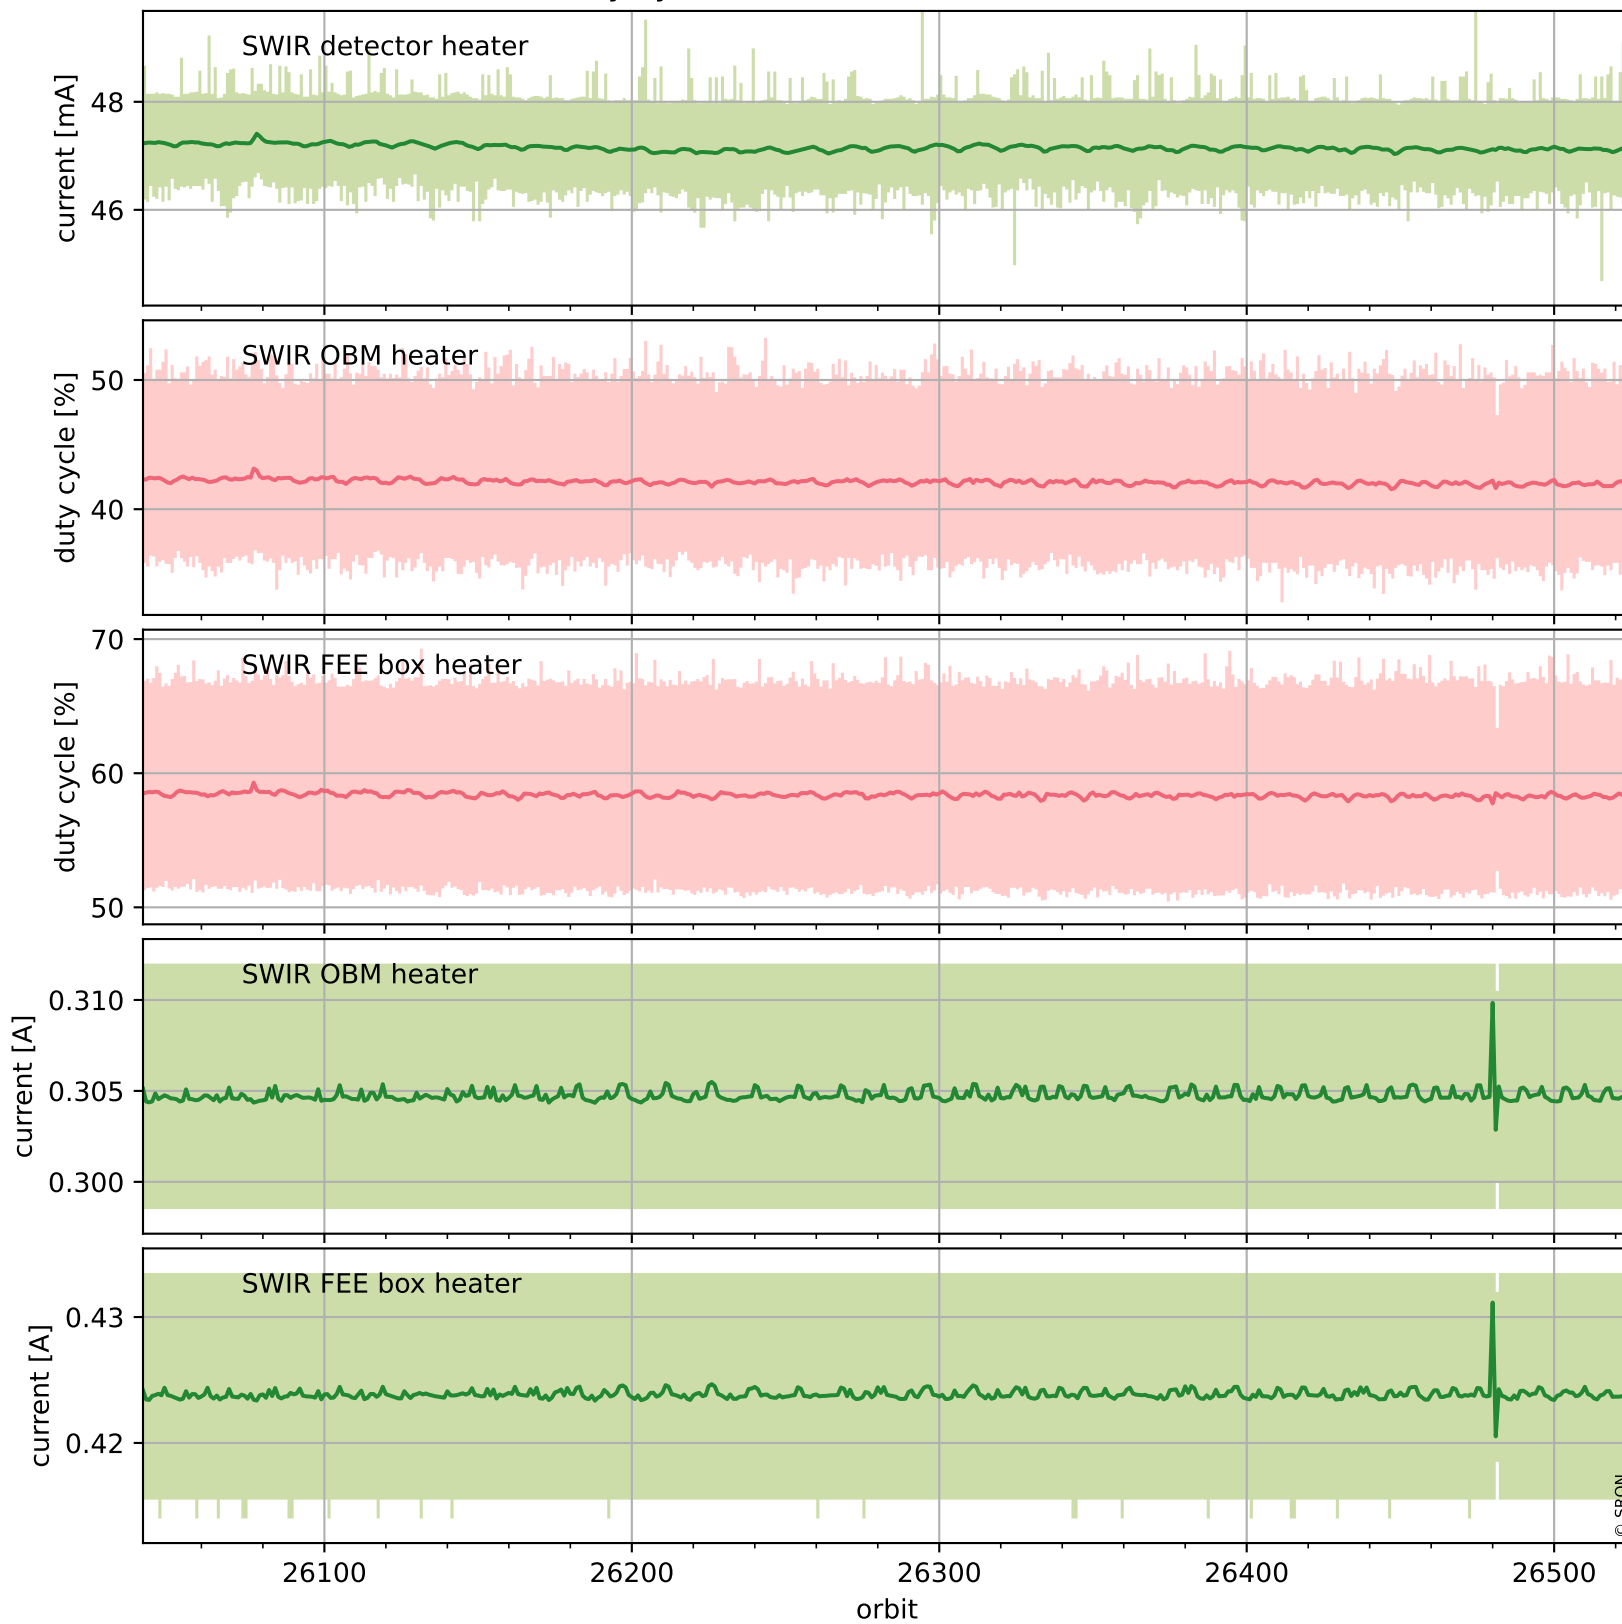

Tropomi SWIR housekeeping data

orbits : [26512, 26525]
coverage : 2022-11-25 / 2022-11-26
created : 2023-08-21T09:34:29

Temperature of sensors relevant for SWIR (one day)

Tropomi SWIR housekeeping data

orbits : [26041, 26525]
coverage : 2022-10-22 / 2022-11-26
created : 2023-08-21T09:34:29

Temperature of sensors relevant for SWIR (last month)

Tropomi SWIR housekeeping data

orbits : [26512, 26525]
coverage : 2022-11-25 / 2022-11-26
created : 2023-08-21T09:34:29

Current and duty cycle of 3 heaters relevant for SWIR (one day)

Tropomi SWIR housekeeping data

orbits : [26041, 26525]
coverage : 2022-10-22 / 2022-11-26
created : 2023-08-21T09:34:30

Current and duty cycle of 3 heaters relevant for SWIR (last month)

Tropomi SWIR housekeeping data

orbits : [26512, 26525]
coverage : 2022-11-25 / 2022-11-26
created : 2023-08-21T09:34:30

Temperature of sensors at the SWIR front-end electronics (one day)

Tropomi SWIR housekeeping data

orbits : [26041, 26525]
coverage : 2022-10-22 / 2022-11-26
created : 2023-08-21T09:34:31