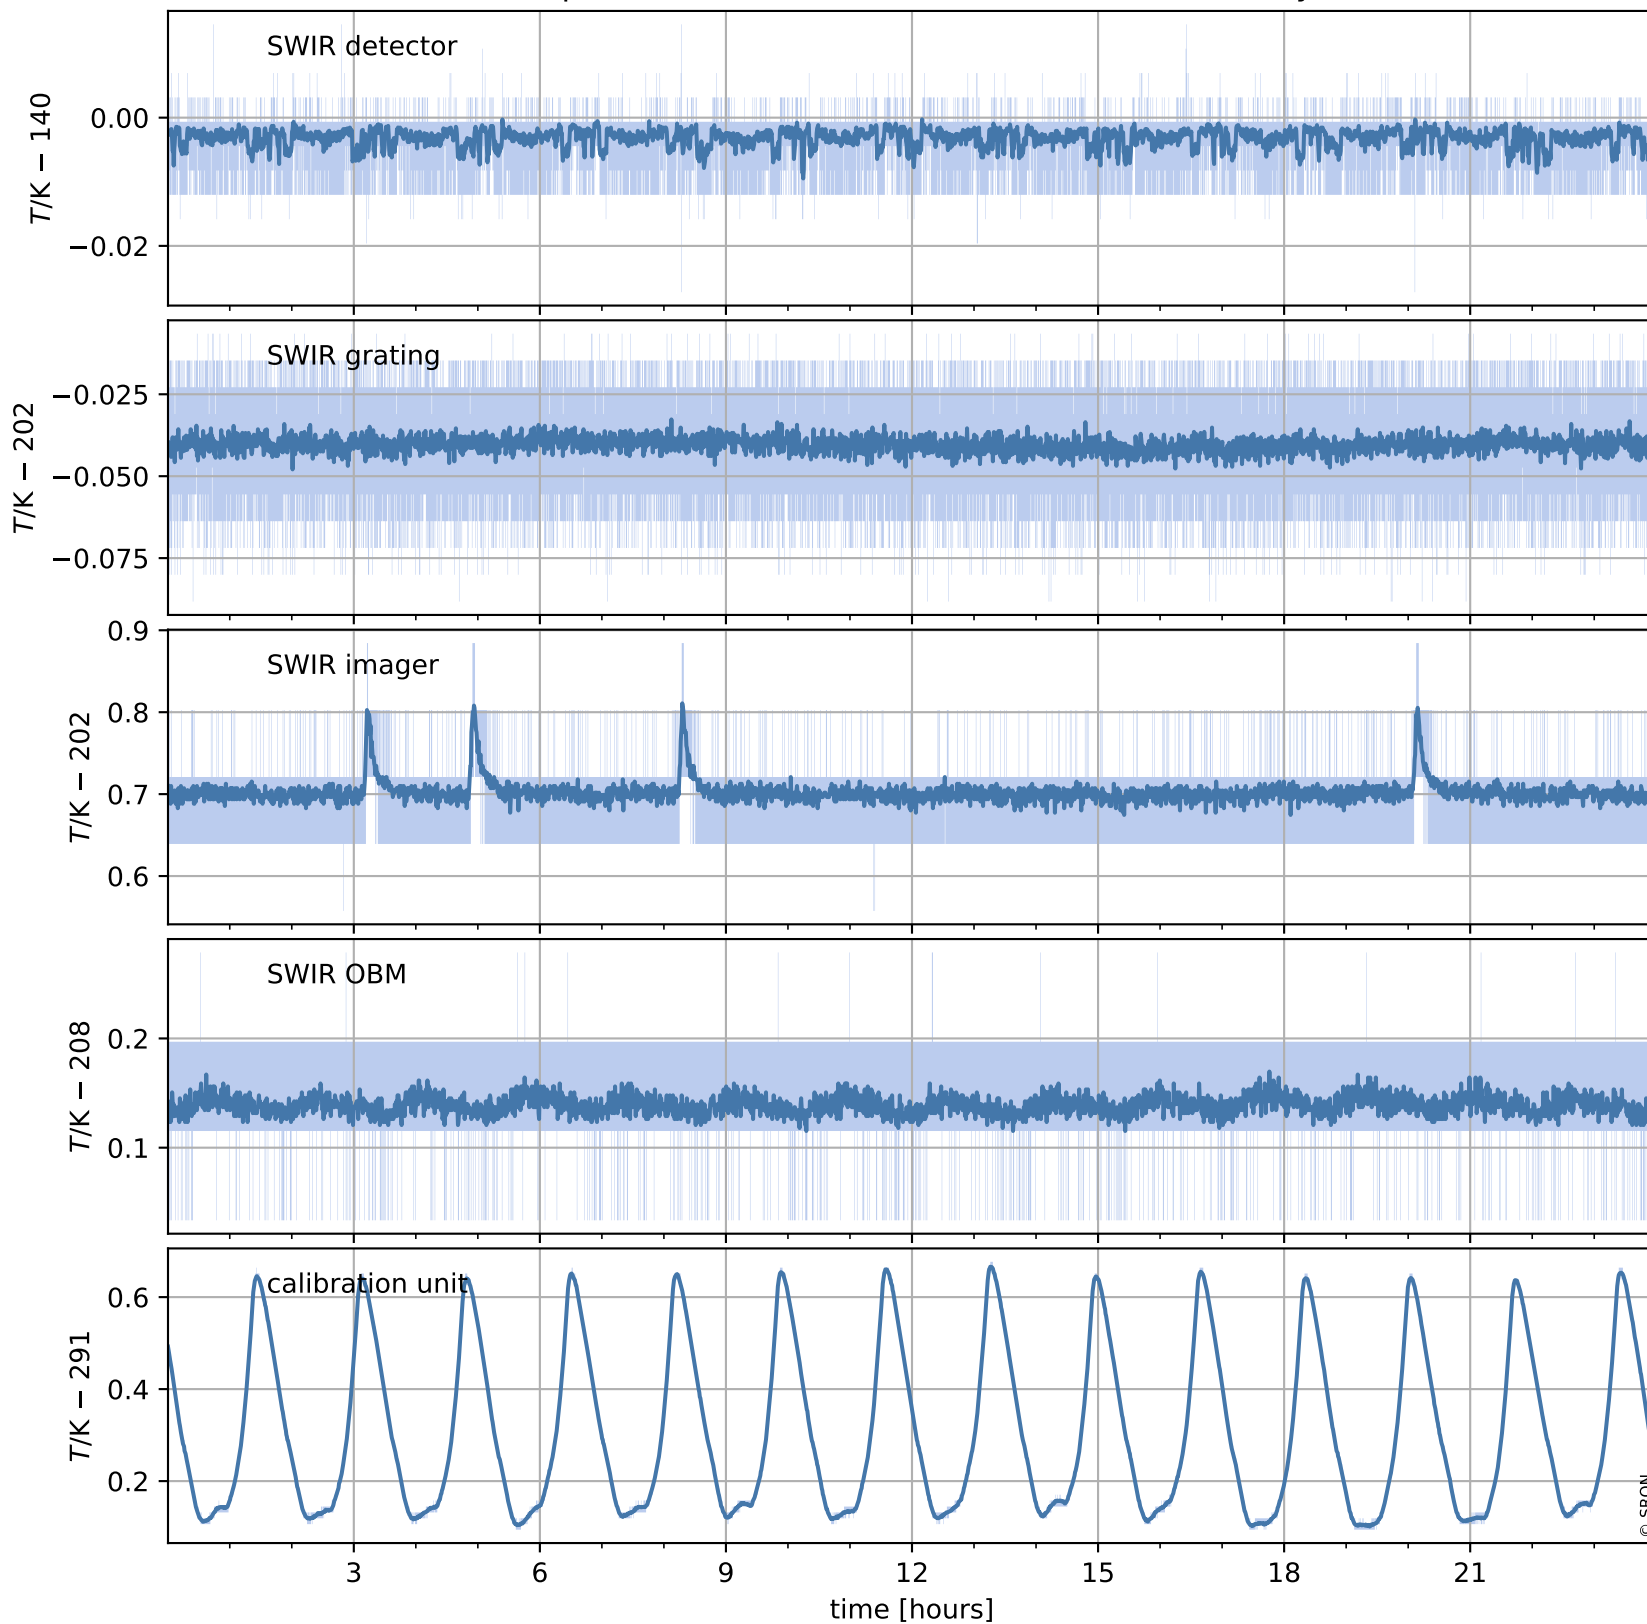

Tropomi SWIR housekeeping data

orbits : [26512, 26525]
coverage : 2022-11-25 / 2022-11-26
created : 2023-08-21T09:34:29

Temperature of sensors relevant for SWIR (one day)

Tropomi SWIR housekeeping data

orbits : [26041, 26525]
coverage : 2022-10-22 / 2022-11-26
created : 2023-08-21T09:34:29

Temperature of sensors relevant for SWIR (last month)

Tropomi SWIR housekeeping data

orbits : [26512, 26525]
coverage : 2022-11-25 / 2022-11-26
created : 2023-08-21T09:34:29

Current and duty cycle of 3 heaters relevant for SWIR (one day)

Tropomi SWIR housekeeping data

orbits : [26041, 26525]
coverage : 2022-10-22 / 2022-11-26
created : 2023-08-21T09:34:30

Current and duty cycle of 3 heaters relevant for SWIR (last month)

Tropomi SWIR housekeeping data