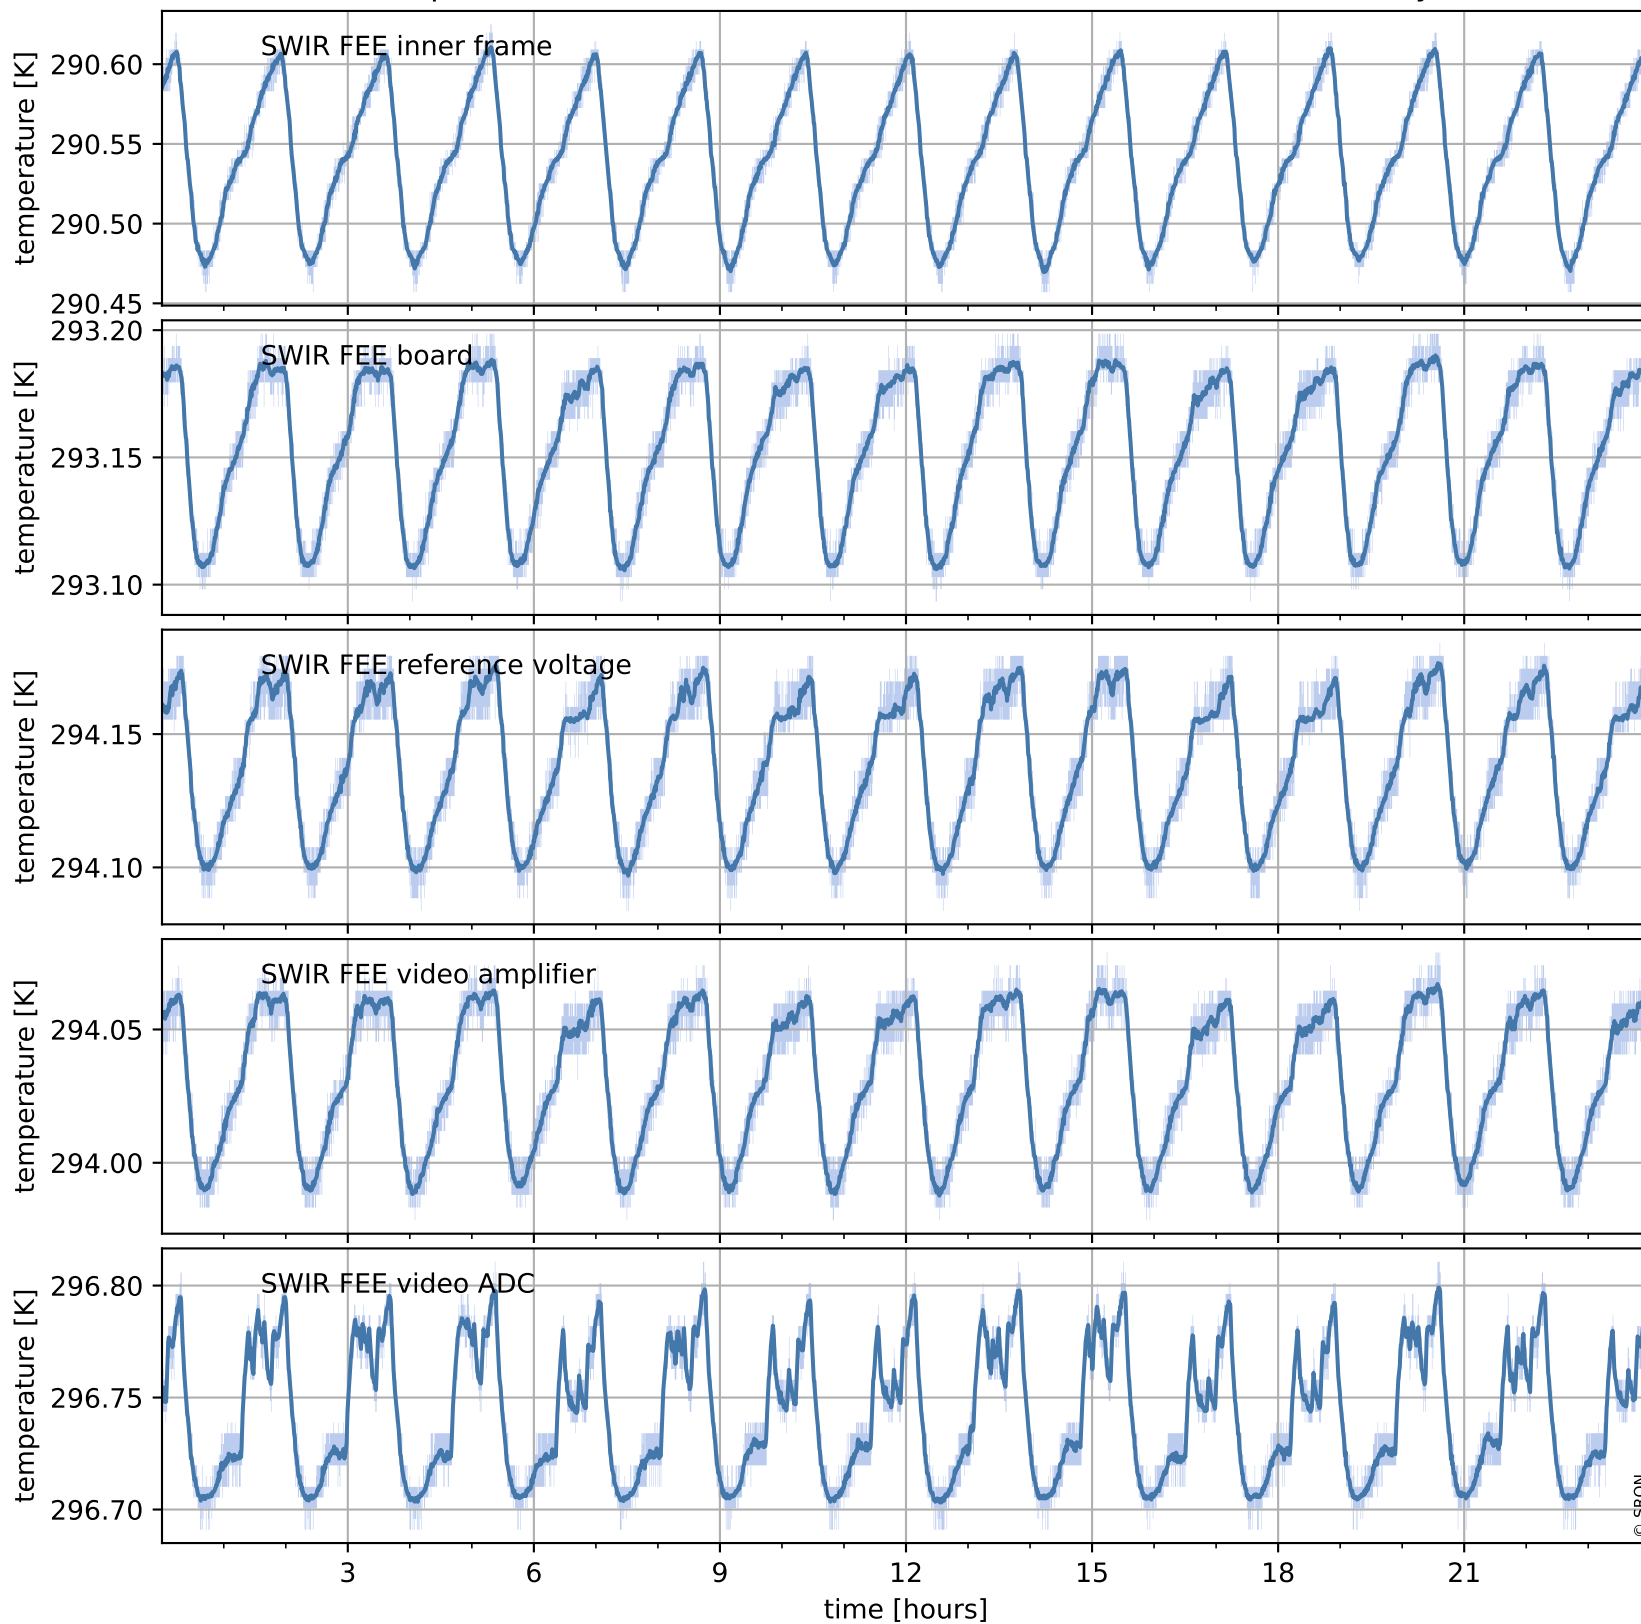

Tropomi SWIR housekeeping data

orbits : [26512, 26525]
coverage : 2022-11-25 / 2022-11-26
created : 2023-08-21T09:34:29

Temperature of sensors relevant for SWIR (one day)

Tropomi SWIR housekeeping data

orbits : [26041, 26525]
coverage : 2022-10-22 / 2022-11-26
created : 2023-08-21T09:34:29

Temperature of sensors relevant for SWIR (last month)

Tropomi SWIR housekeeping data

orbits : [26512, 26525]
coverage : 2022-11-25 / 2022-11-26
created : 2023-08-21T09:34:29

Current and duty cycle of 3 heaters relevant for SWIR (one day)

Tropomi SWIR housekeeping data

orbits : [26041, 26525]
coverage : 2022-10-22 / 2022-11-26
created : 2023-08-21T09:34:30

Current and duty cycle of 3 heaters relevant for SWIR (last month)

Tropomi SWIR housekeeping data

orbits : [26512, 26525]
coverage : 2022-11-25 / 2022-11-26
created : 2023-08-21T09:34:30

Temperature of sensors at the SWIR front-end electronics (one day)

Tropomi SWIR housekeeping data

orbits : [26041, 26525]
coverage : 2022-10-22 / 2022-11-26
created : 2023-08-21T09:34:31