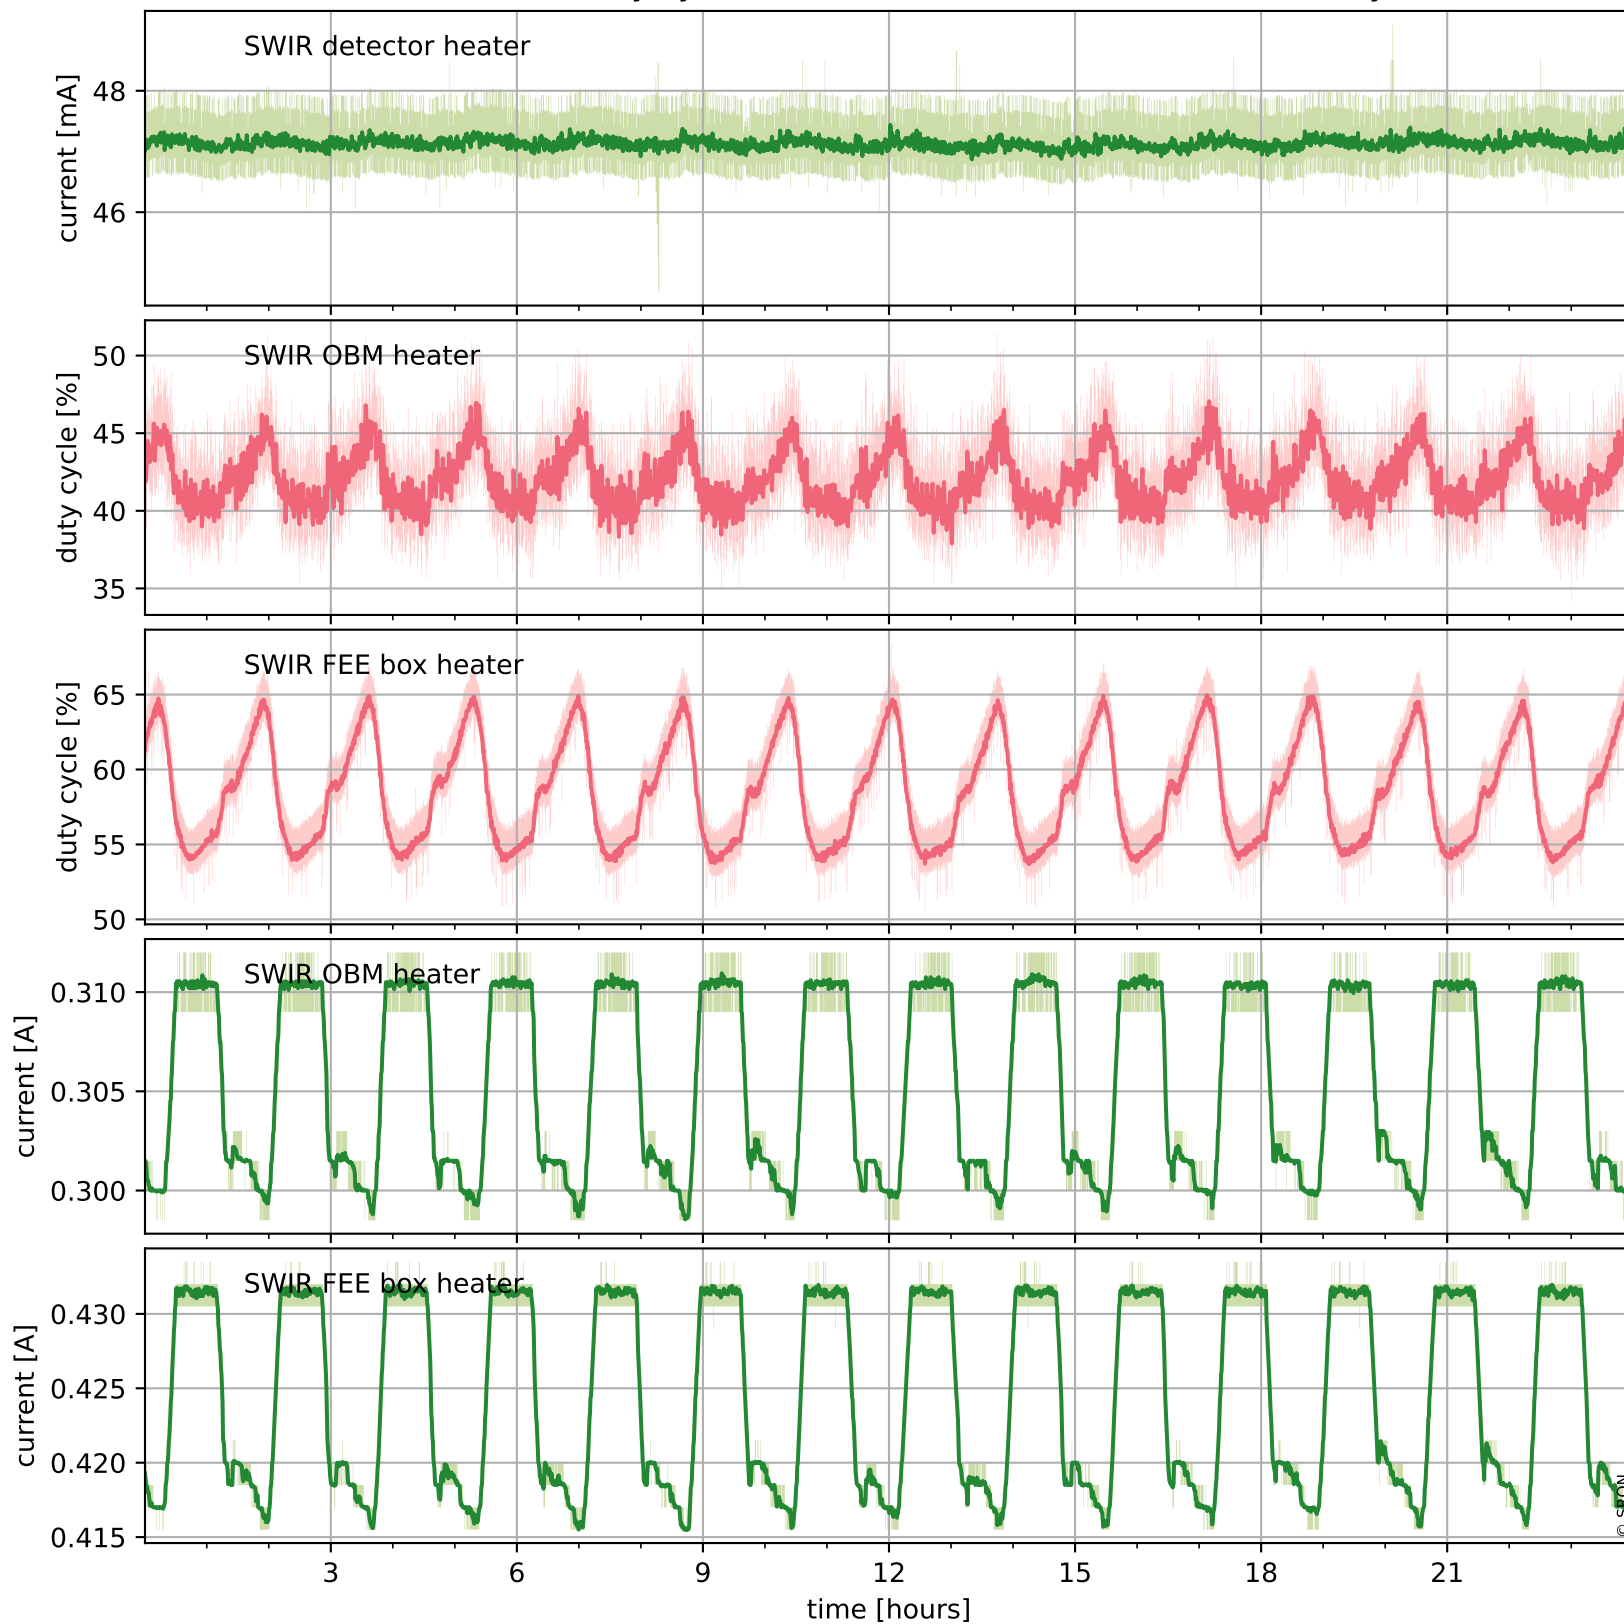

Tropomi SWIR housekeeping data

orbits : [26512, 26525]
coverage : 2022-11-25 / 2022-11-26
created : 2023-08-21T09:34:29

Temperature of sensors relevant for SWIR (one day)

Tropomi SWIR housekeeping data

orbits : [26041, 26525]
coverage : 2022-10-22 / 2022-11-26
created : 2023-08-21T09:34:29

Temperature of sensors relevant for SWIR (last month)

Tropomi SWIR housekeeping data

orbits : [26512, 26525]
coverage : 2022-11-25 / 2022-11-26
created : 2023-08-21T09:34:29

Current and duty cycle of 3 heaters relevant for SWIR (one day)

Tropomi SWIR housekeeping data

orbits : [26041, 26525]
coverage : 2022-10-22 / 2022-11-26
created : 2023-08-21T09:34:30

Current and duty cycle of 3 heaters relevant for SWIR (last month)

Tropomi SWIR housekeeping data