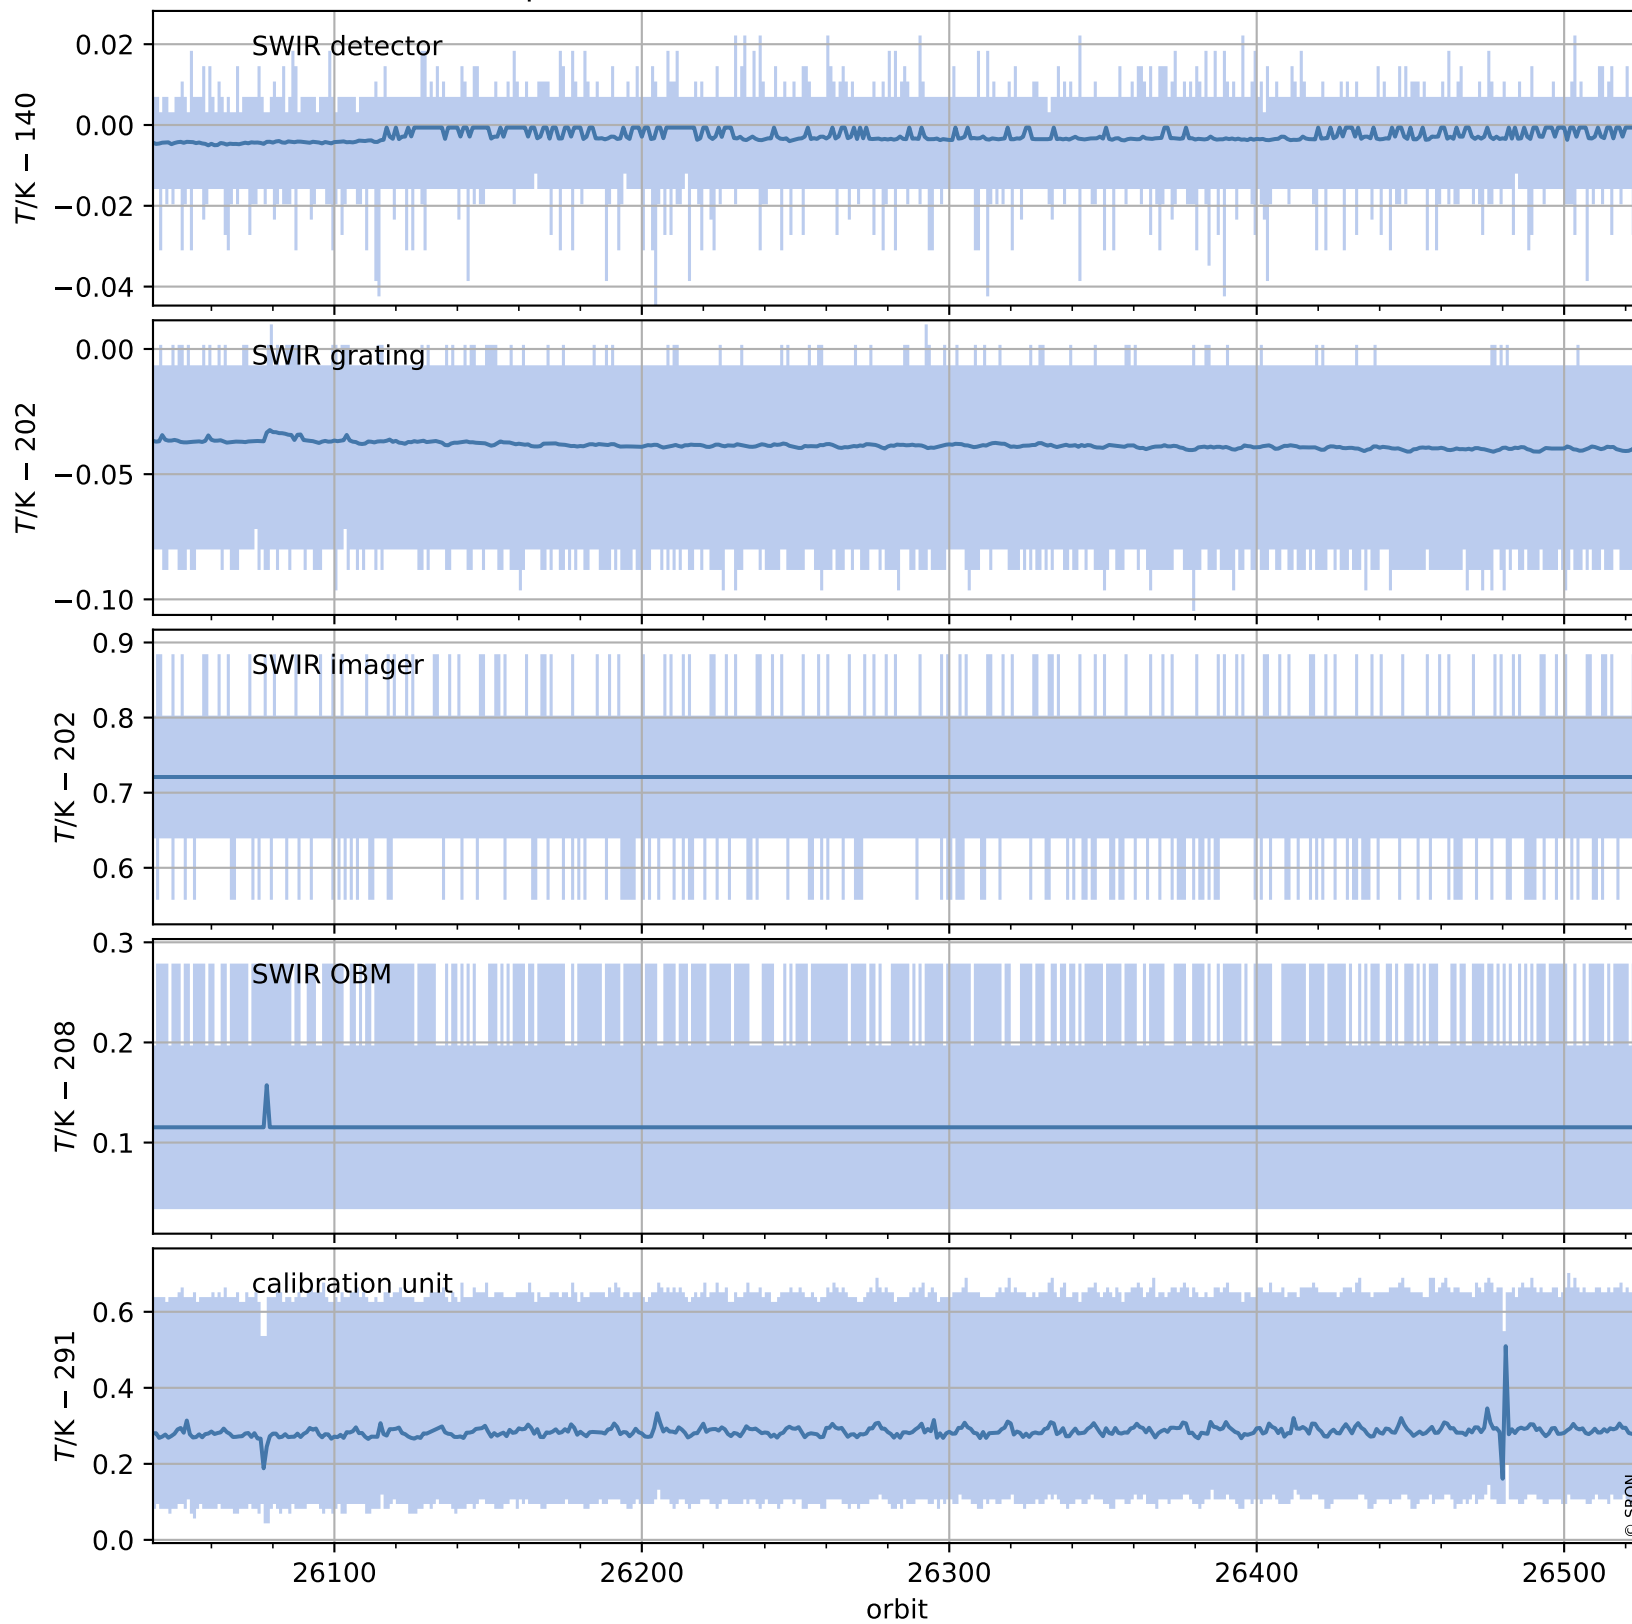

Tropomi SWIR housekeeping data

orbits : [26512, 26525]
coverage : 2022-11-25 / 2022-11-26
created : 2023-08-21T09:34:29

Temperature of sensors relevant for SWIR (one day)

Tropomi SWIR housekeeping data

orbits : [26041, 26525]
coverage : 2022-10-22 / 2022-11-26
created : 2023-08-21T09:34:29

Temperature of sensors relevant for SWIR (last month)

Tropomi SWIR housekeeping data

orbits : [26512, 26525]
coverage : 2022-11-25 / 2022-11-26
created : 2023-08-21T09:34:29

Current and duty cycle of 3 heaters relevant for SWIR (one day)

Tropomi SWIR housekeeping data

orbits : [26041, 26525]
coverage : 2022-10-22 / 2022-11-26
created : 2023-08-21T09:34:30

Current and duty cycle of 3 heaters relevant for SWIR (last month)

Tropomi SWIR housekeeping data

orbits : [26512, 26525]
coverage : 2022-11-25 / 2022-11-26
created : 2023-08-21T09:34:30

Temperature of sensors at the SWIR front-end electronics (one day)

Tropomi SWIR housekeeping data

orbits : [26041, 26525]
coverage : 2022-10-22 / 2022-11-26
created : 2023-08-21T09:34:31