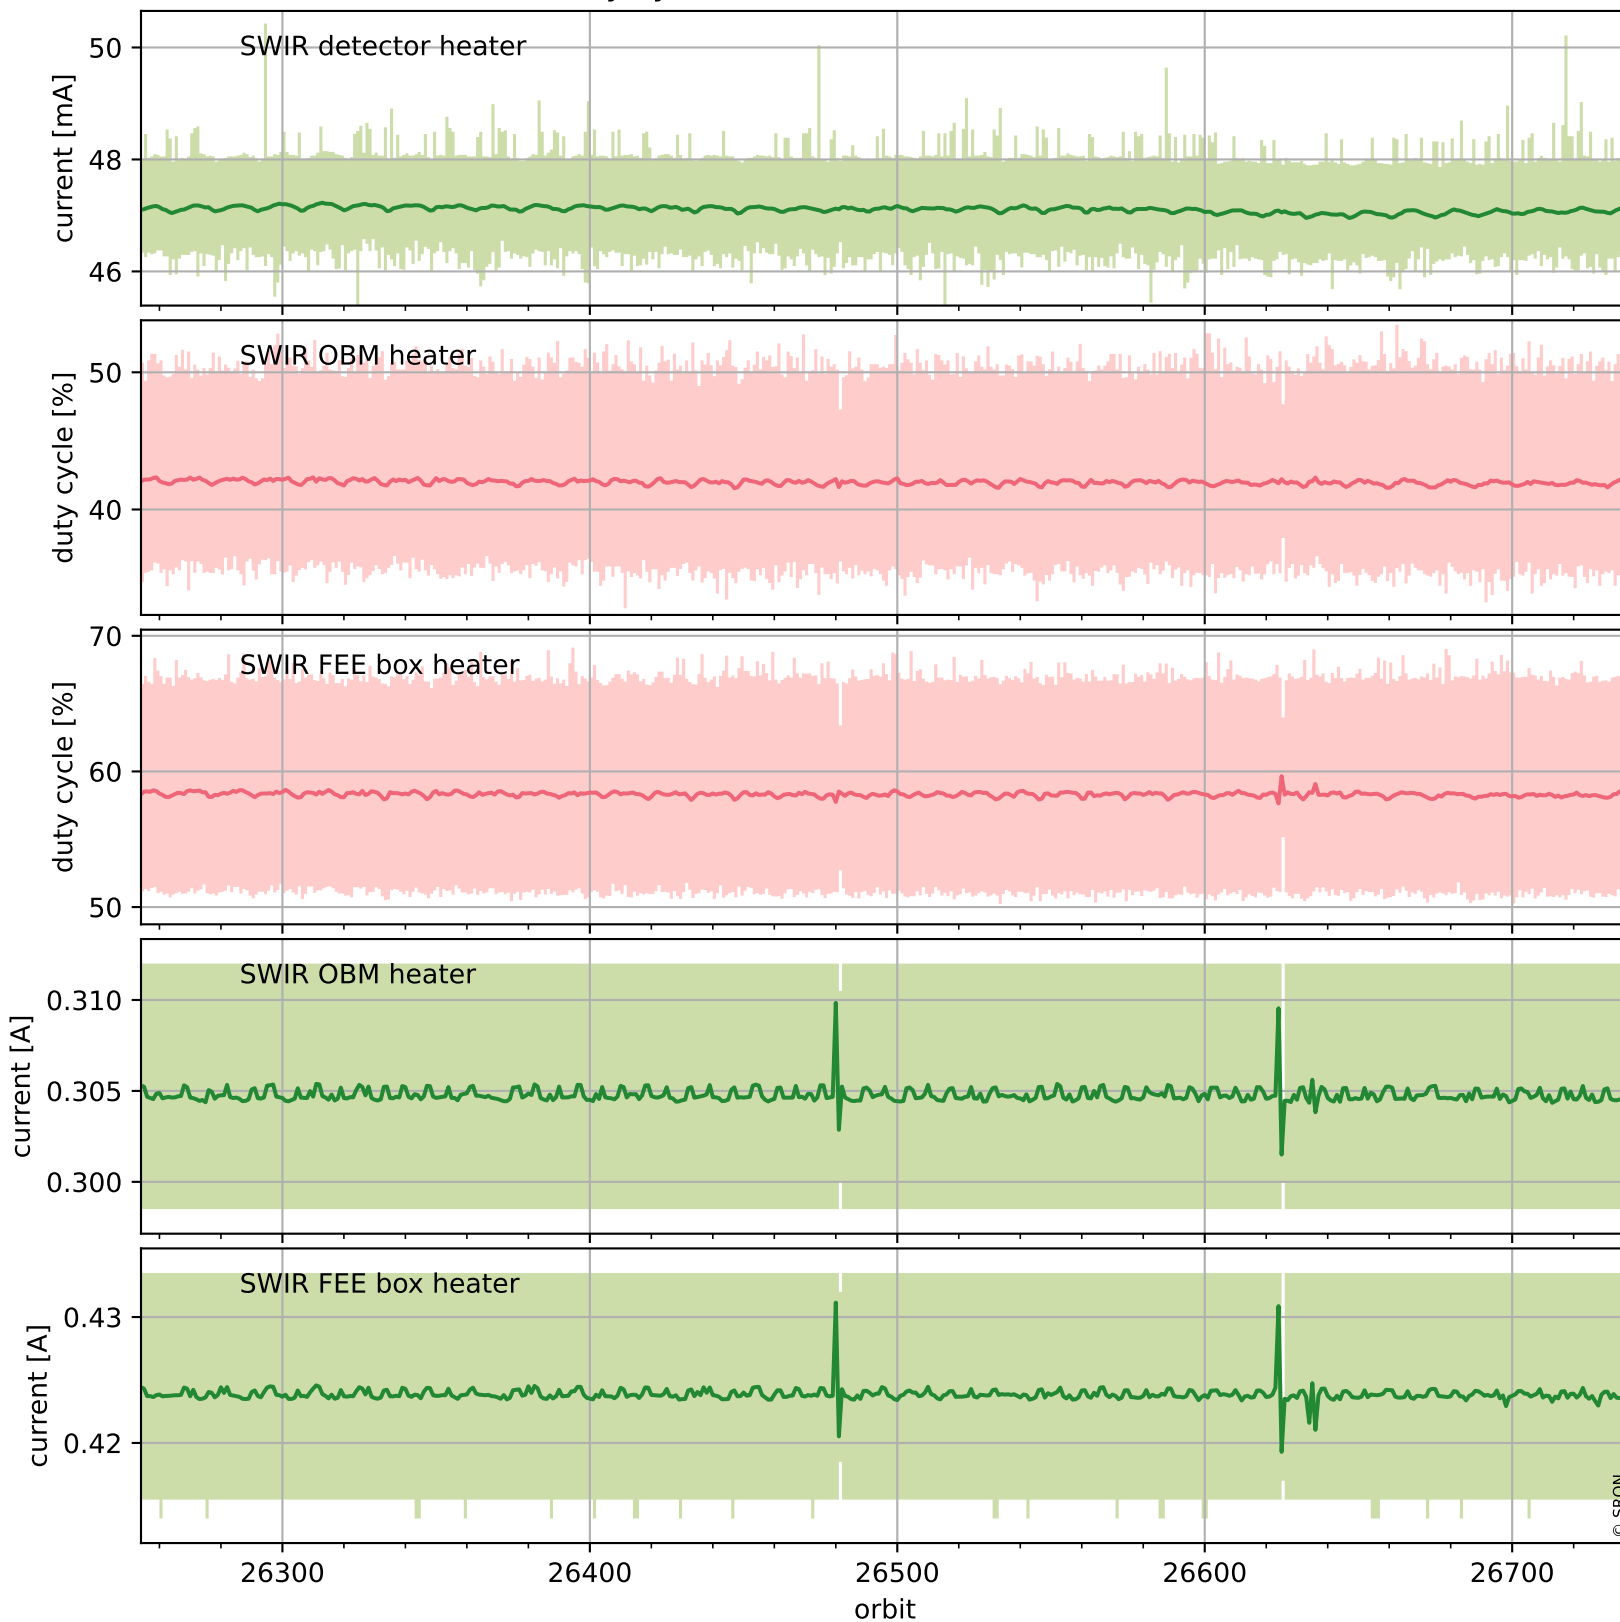

Tropomi SWIR housekeeping data

orbits : [26724, 26738]
coverage : 2022-12-10 / 2022-12-11
created : 2023-08-21T09:35:04

Temperature of sensors relevant for SWIR (one day)

Tropomi SWIR housekeeping data

orbits : [26254, 26738]
coverage : 2022-11-06 / 2022-12-11
created : 2023-08-21T09:35:04

Temperature of sensors relevant for SWIR (last month)

Tropomi SWIR housekeeping data

orbits : [26724, 26738]
coverage : 2022-12-10 / 2022-12-11
created : 2023-08-21T09:35:04

Current and duty cycle of 3 heaters relevant for SWIR (one day)

Tropomi SWIR housekeeping data

orbits : [26254, 26738]
coverage : 2022-11-06 / 2022-12-11
created : 2023-08-21T09:35:05

Current and duty cycle of 3 heaters relevant for SWIR (last month)

Tropomi SWIR housekeeping data

orbits : [26724, 26738]
coverage : 2022-12-10 / 2022-12-11
created : 2023-08-21T09:35:05

Temperature of sensors at the SWIR front-end electronics (one day)

Tropomi SWIR housekeeping data

orbits : [26254, 26738]
coverage : 2022-11-06 / 2022-12-11
created : 2023-08-21T09:35:06