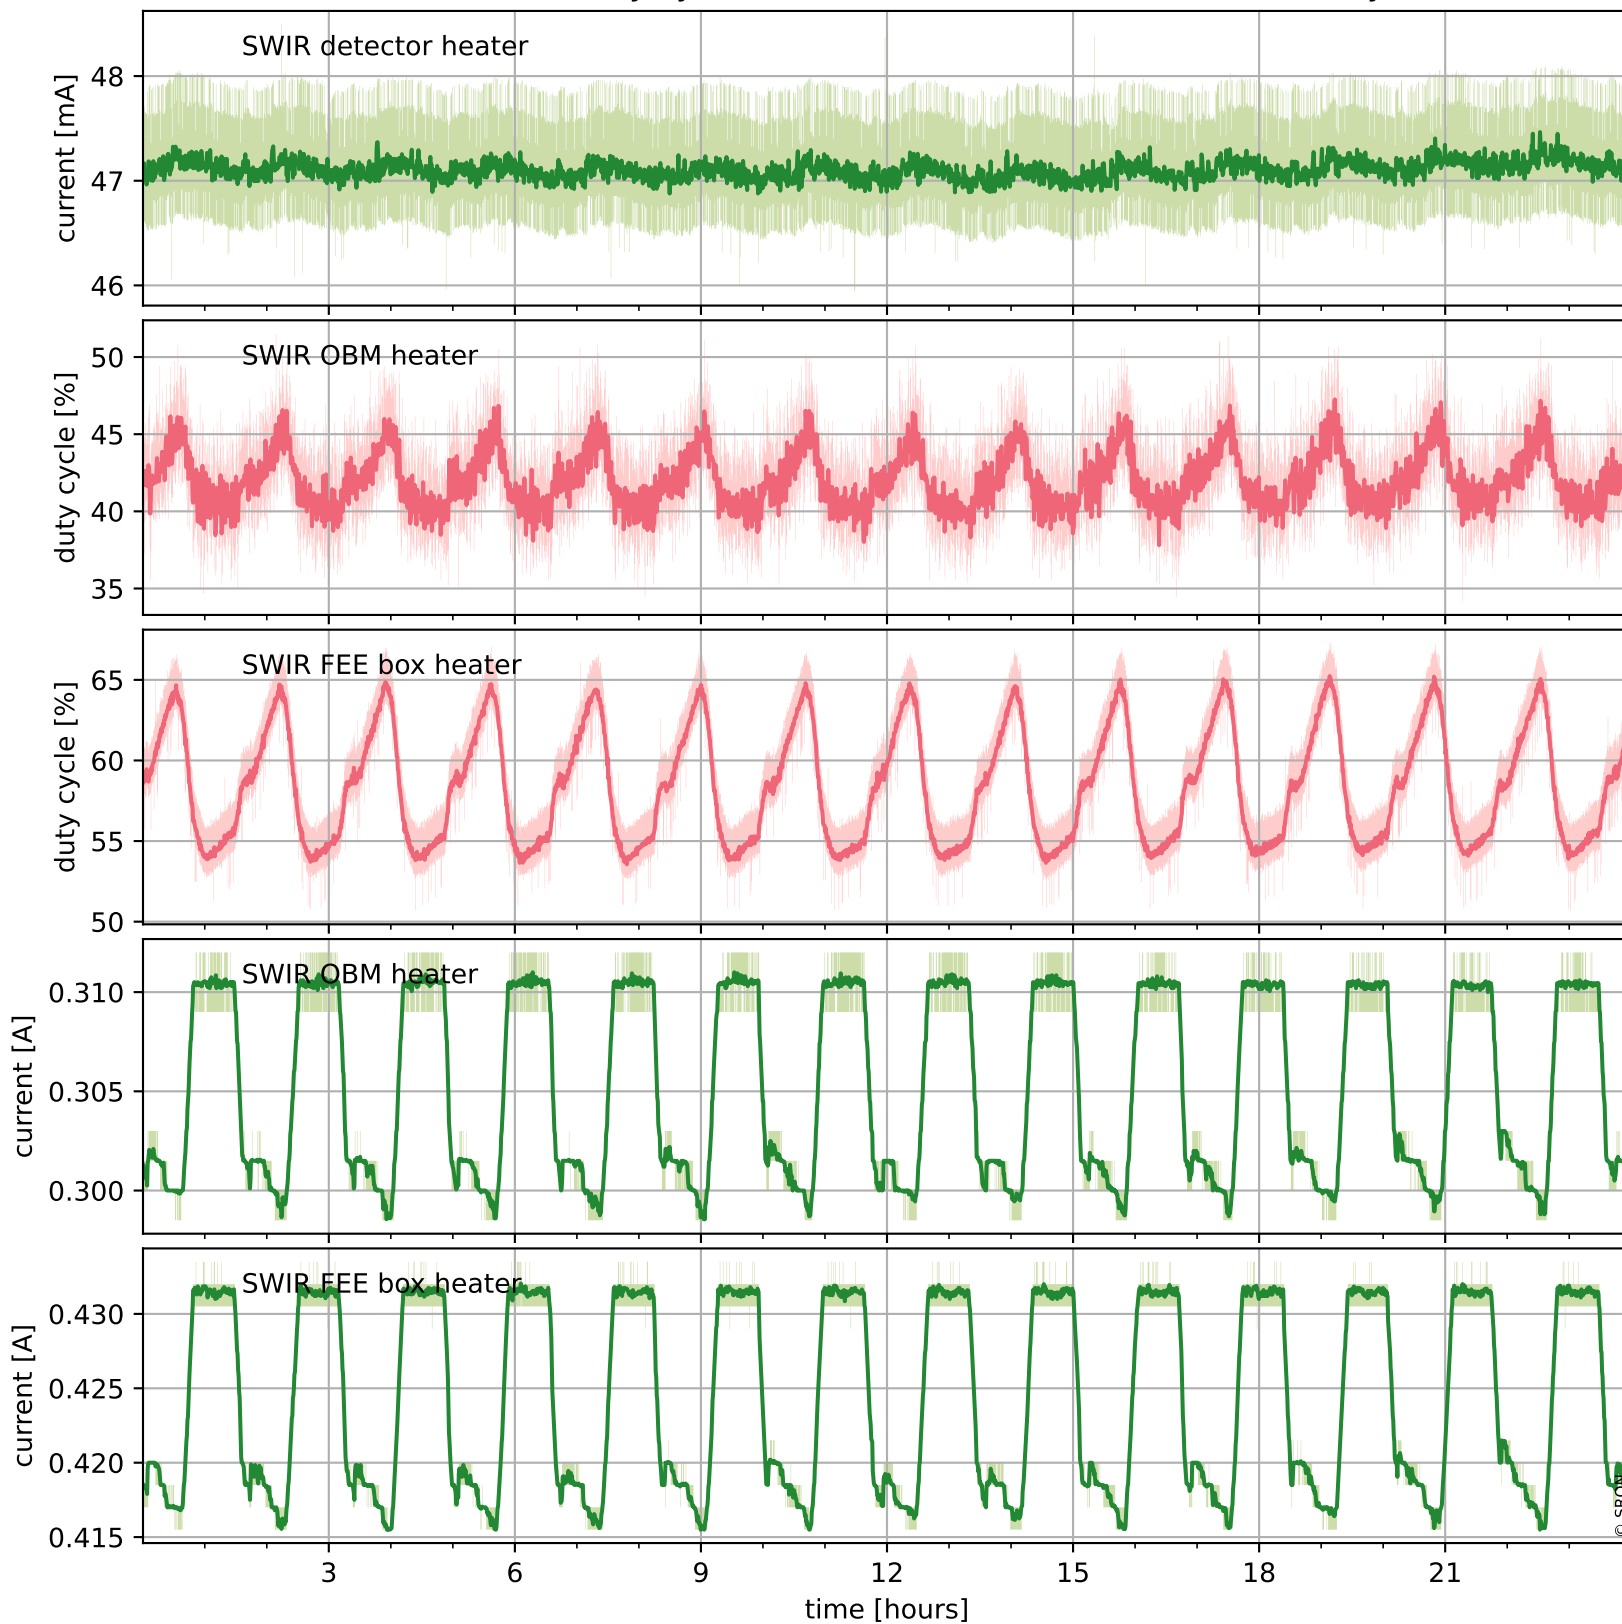

Tropomi SWIR housekeeping data

orbits : [26724, 26738]
coverage : 2022-12-10 / 2022-12-11
created : 2023-08-21T09:35:04

Temperature of sensors relevant for SWIR (one day)

Tropomi SWIR housekeeping data

orbits : [26254, 26738]
coverage : 2022-11-06 / 2022-12-11
created : 2023-08-21T09:35:04

Temperature of sensors relevant for SWIR (last month)

Tropomi SWIR housekeeping data

orbits : [26724, 26738]
coverage : 2022-12-10 / 2022-12-11
created : 2023-08-21T09:35:04

Current and duty cycle of 3 heaters relevant for SWIR (one day)

Tropomi SWIR housekeeping data

orbits : [26254, 26738]
coverage : 2022-11-06 / 2022-12-11
created : 2023-08-21T09:35:05

Current and duty cycle of 3 heaters relevant for SWIR (last month)

Tropomi SWIR housekeeping data

orbits : [26724, 26738]
coverage : 2022-12-10 / 2022-12-11
created : 2023-08-21T09:35:05

Temperature of sensors at the SWIR front-end electronics (one day)

Tropomi SWIR housekeeping data

orbits : [26254, 26738]
coverage : 2022-11-06 / 2022-12-11
created : 2023-08-21T09:35:06