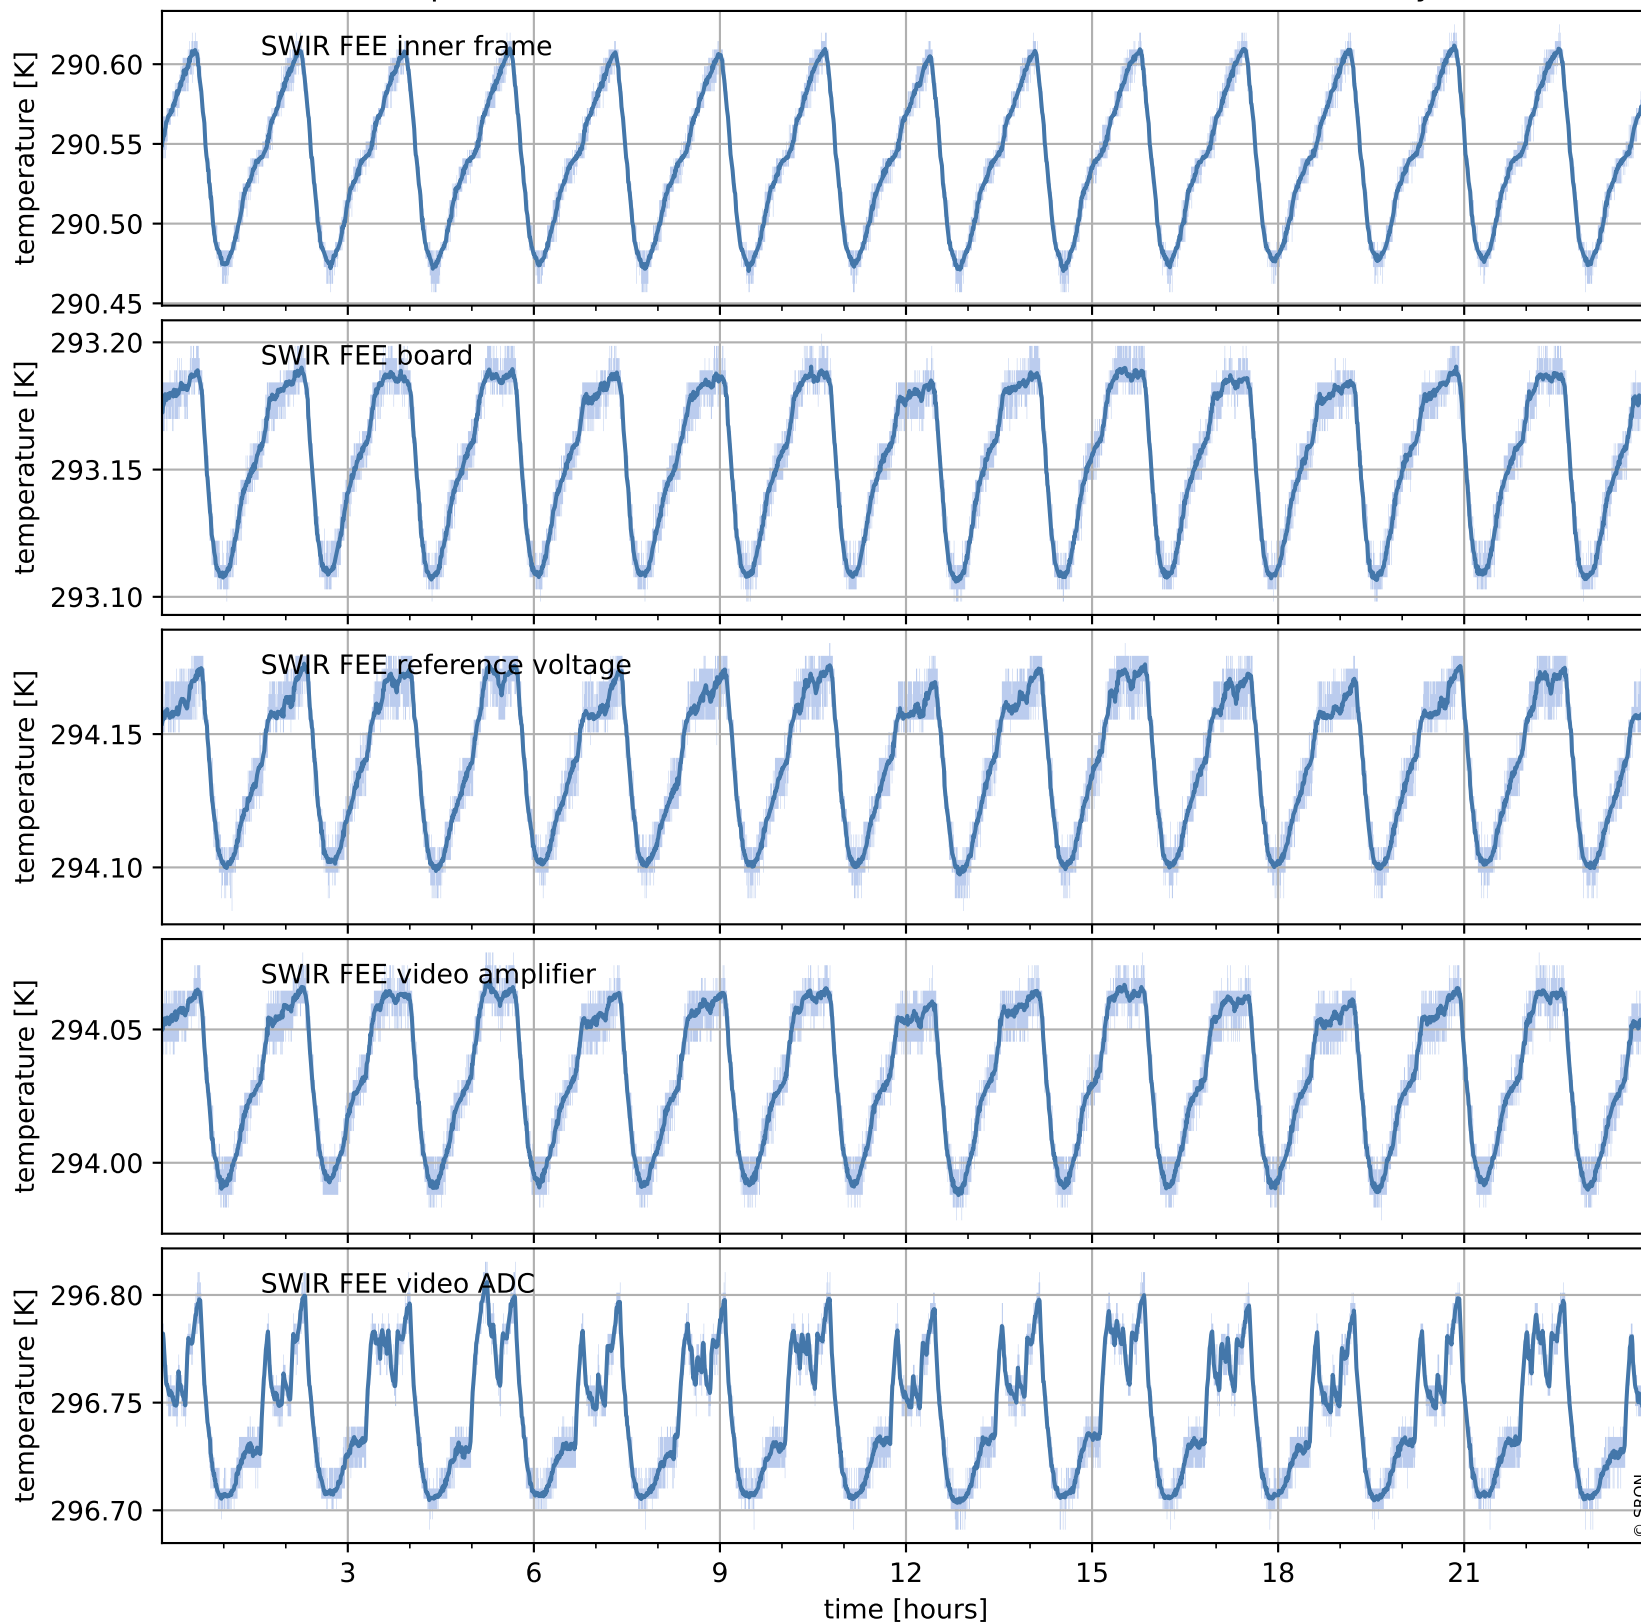

Tropomi SWIR housekeeping data

orbits : [26724, 26738]
coverage : 2022-12-10 / 2022-12-11
created : 2023-08-21T09:35:04

Temperature of sensors relevant for SWIR (one day)

Tropomi SWIR housekeeping data

orbits : [26254, 26738]
coverage : 2022-11-06 / 2022-12-11
created : 2023-08-21T09:35:04

Temperature of sensors relevant for SWIR (last month)

Tropomi SWIR housekeeping data

orbits : [26724, 26738]
coverage : 2022-12-10 / 2022-12-11
created : 2023-08-21T09:35:04

Current and duty cycle of 3 heaters relevant for SWIR (one day)

Tropomi SWIR housekeeping data

orbits : [26254, 26738]
coverage : 2022-11-06 / 2022-12-11
created : 2023-08-21T09:35:05

Current and duty cycle of 3 heaters relevant for SWIR (last month)

Tropomi SWIR housekeeping data

orbits : [26724, 26738]
coverage : 2022-12-10 / 2022-12-11
created : 2023-08-21T09:35:05

Temperature of sensors at the SWIR front-end electronics (one day)

Tropomi SWIR housekeeping data

orbits : [26254, 26738]
coverage : 2022-11-06 / 2022-12-11
created : 2023-08-21T09:35:06