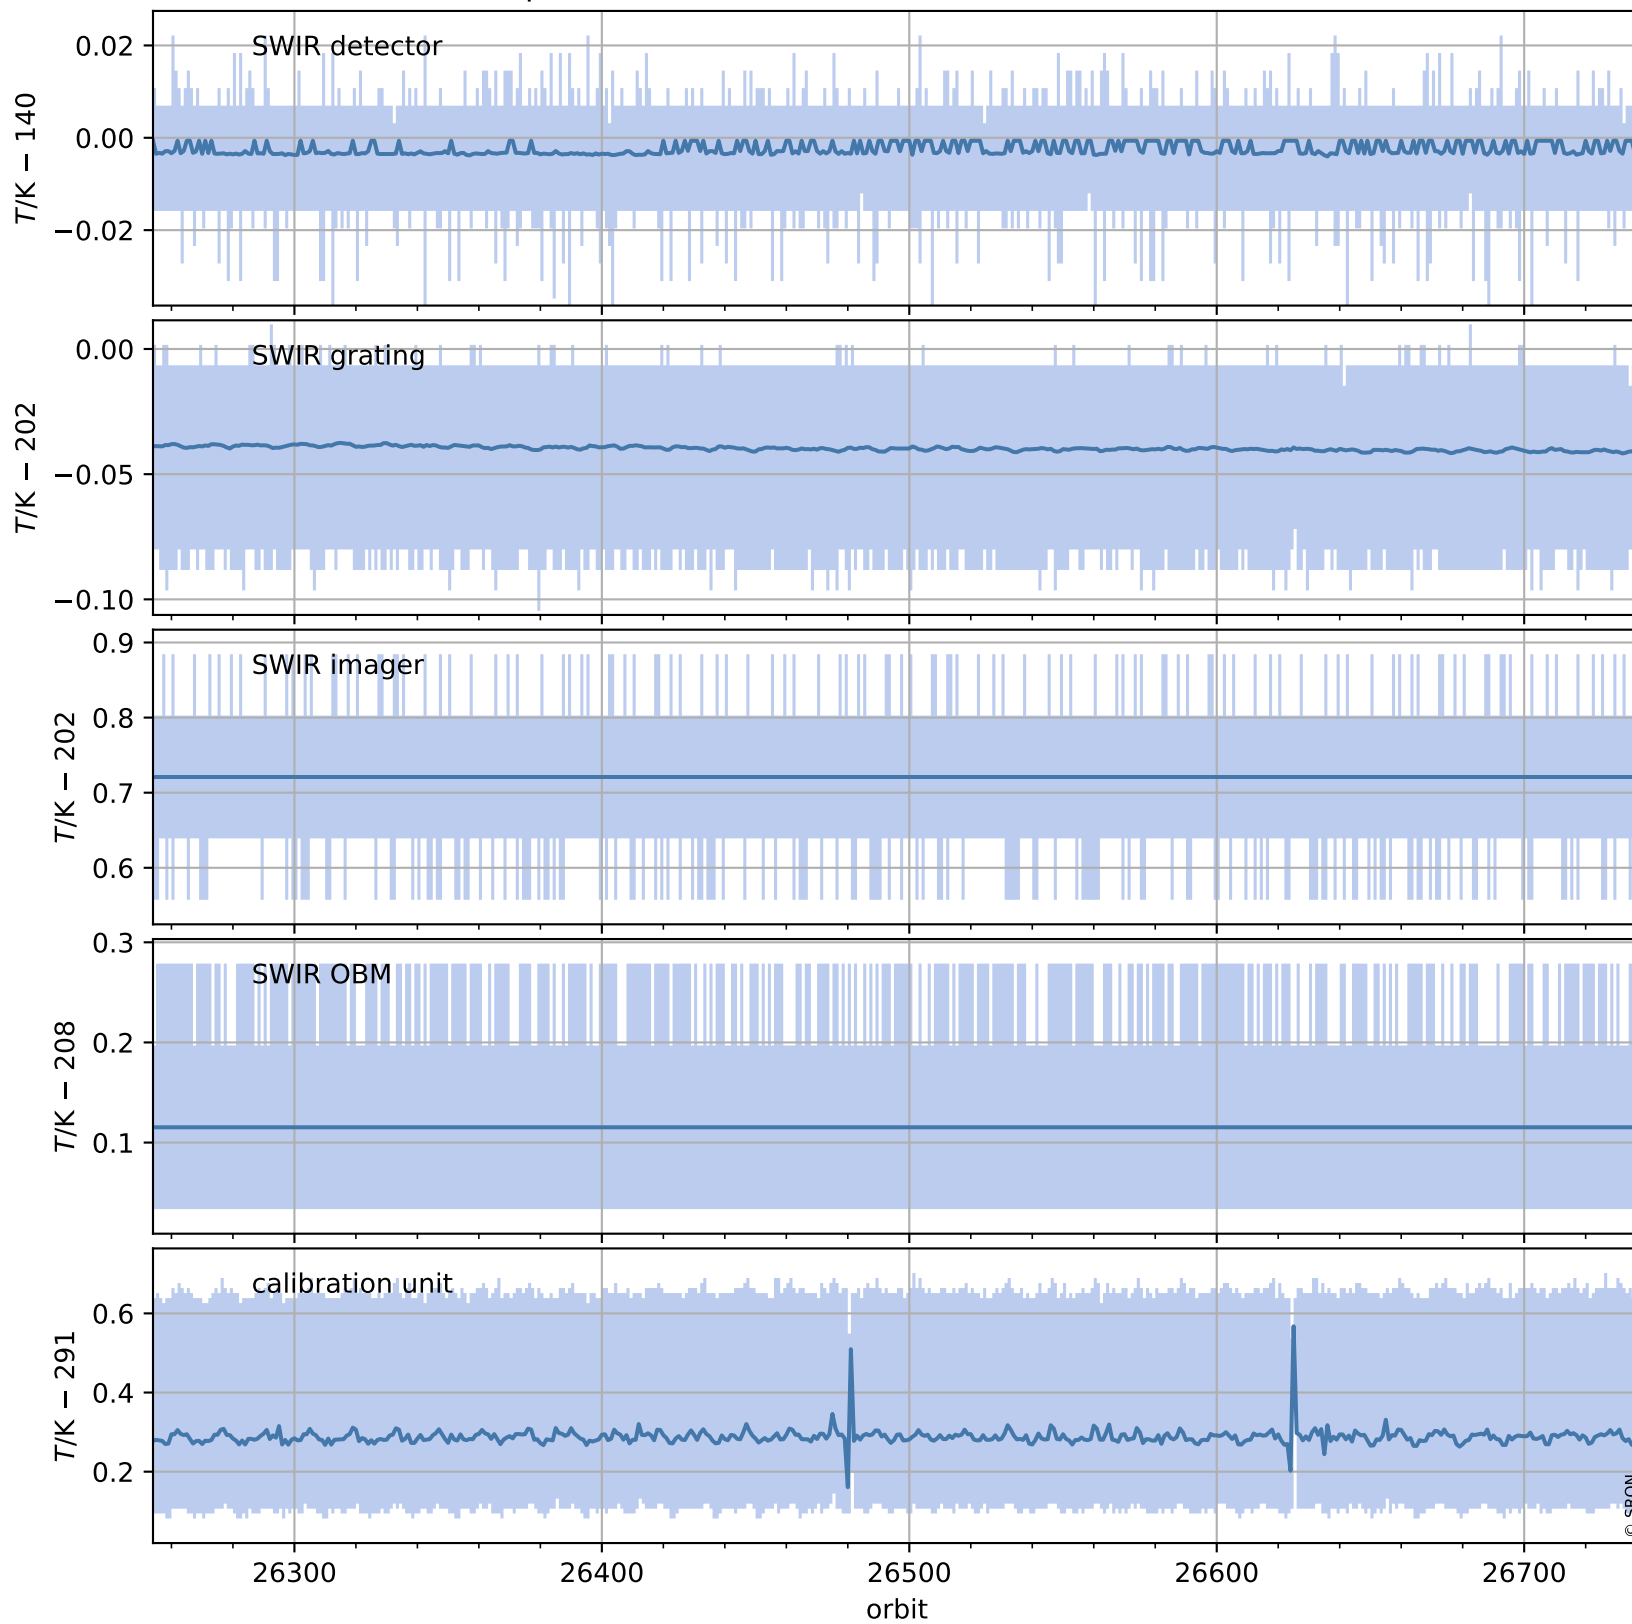

Tropomi SWIR housekeeping data

orbits : [26724, 26738]
coverage : 2022-12-10 / 2022-12-11
created : 2023-08-21T09:35:04

Temperature of sensors relevant for SWIR (one day)

Tropomi SWIR housekeeping data

orbits : [26254, 26738]
coverage : 2022-11-06 / 2022-12-11
created : 2023-08-21T09:35:04

Temperature of sensors relevant for SWIR (last month)

Tropomi SWIR housekeeping data

orbits : [26724, 26738]
coverage : 2022-12-10 / 2022-12-11
created : 2023-08-21T09:35:04

Current and duty cycle of 3 heaters relevant for SWIR (one day)

Tropomi SWIR housekeeping data

orbits : [26254, 26738]
coverage : 2022-11-06 / 2022-12-11
created : 2023-08-21T09:35:05

Current and duty cycle of 3 heaters relevant for SWIR (last month)

Tropomi SWIR housekeeping data

orbits : [26724, 26738]
coverage : 2022-12-10 / 2022-12-11
created : 2023-08-21T09:35:05

Temperature of sensors at the SWIR front-end electronics (one day)

Tropomi SWIR housekeeping data

orbits : [26254, 26738]
coverage : 2022-11-06 / 2022-12-11
created : 2023-08-21T09:35:06