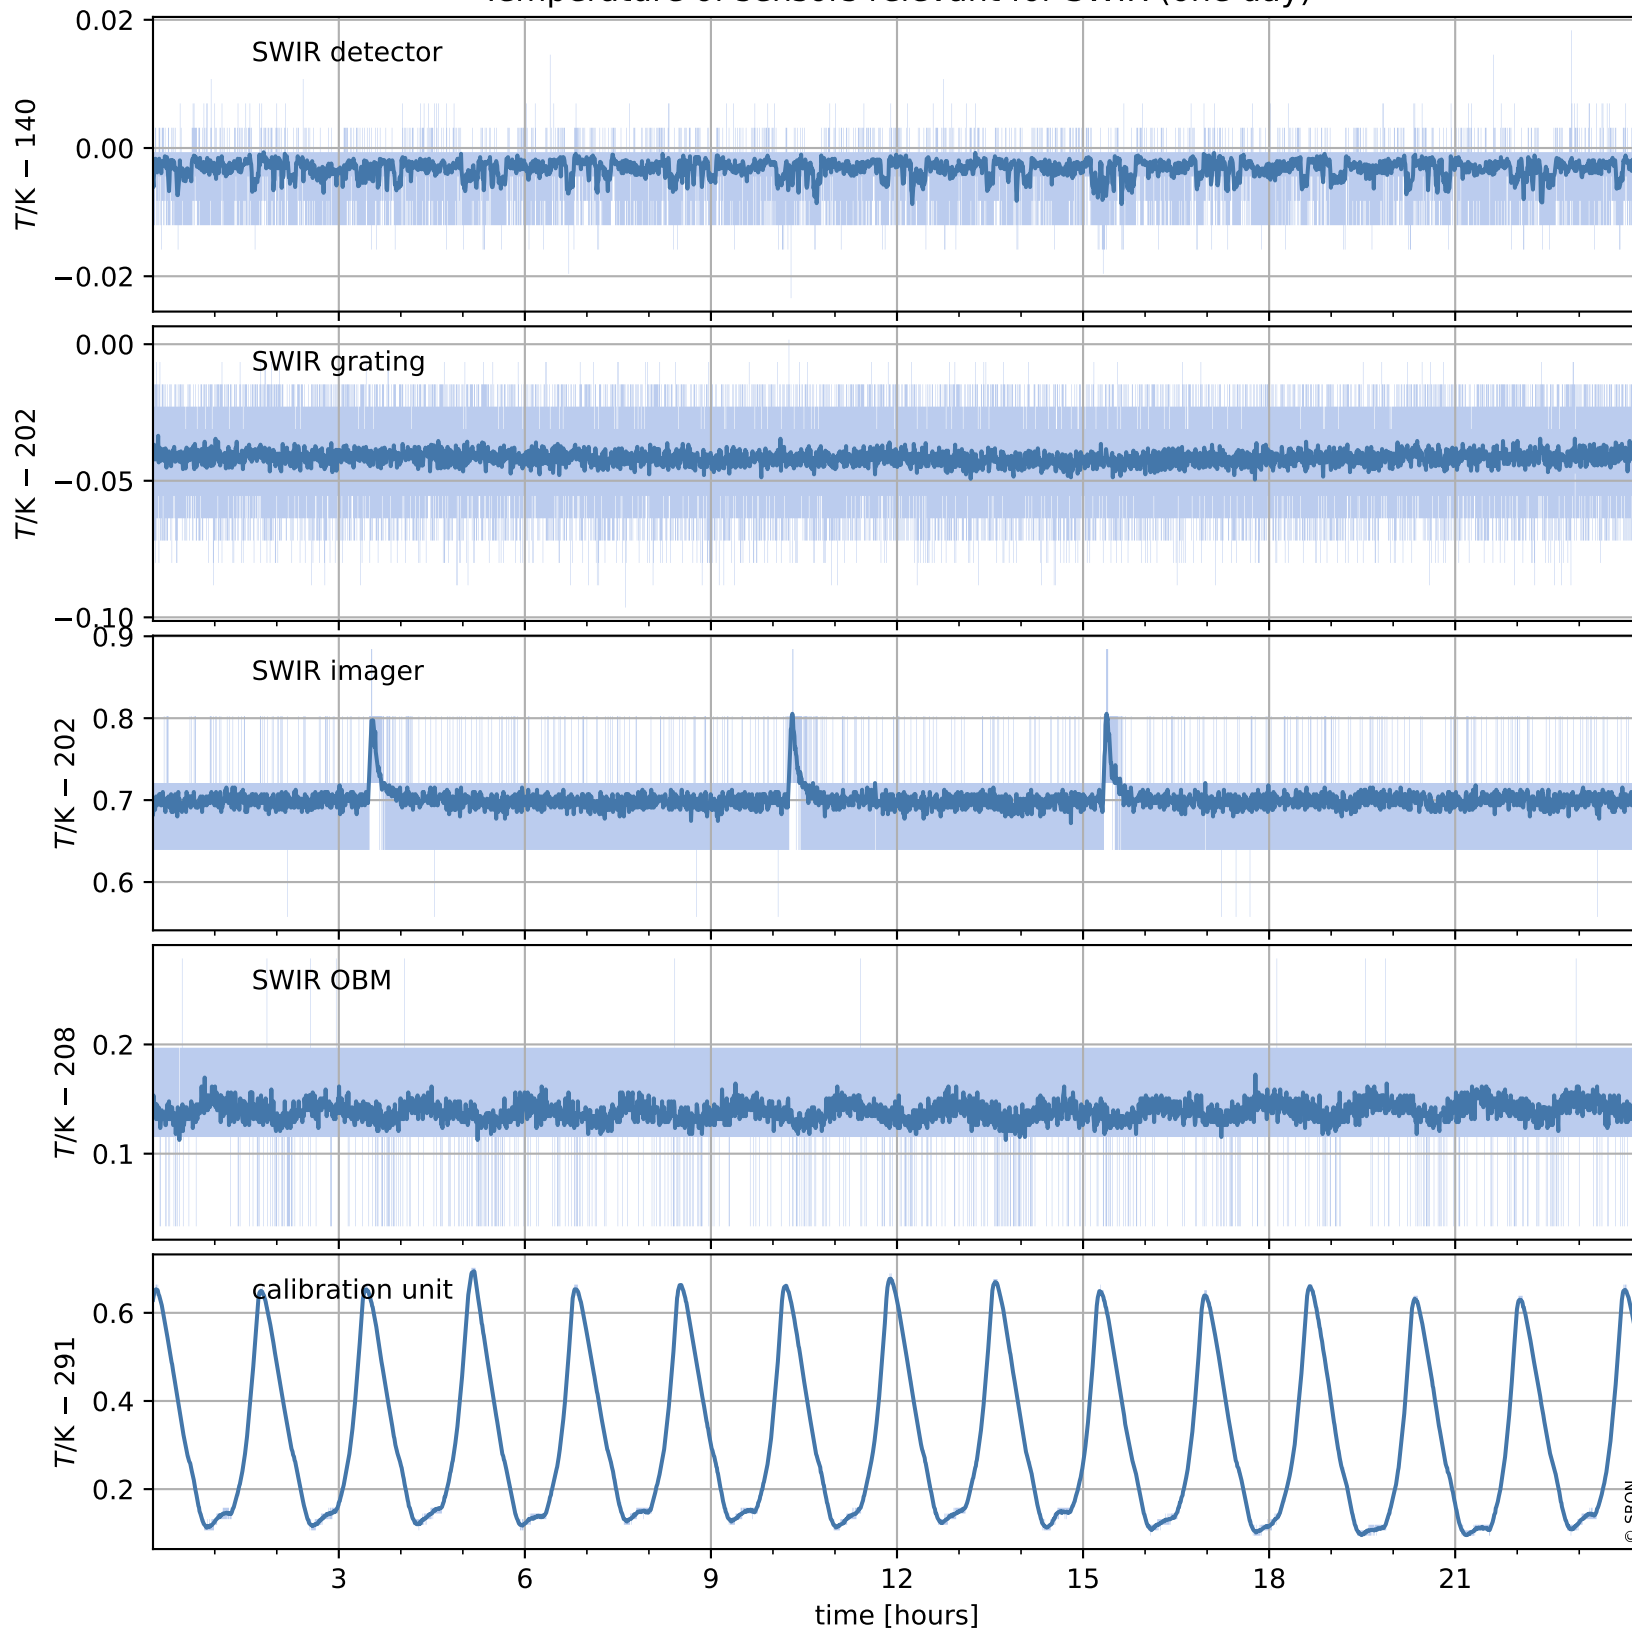

Tropomi SWIR housekeeping data

orbits : [26724, 26738]
coverage : 2022-12-10 / 2022-12-11
created : 2023-08-21T09:35:04

Temperature of sensors relevant for SWIR (one day)

Tropomi SWIR housekeeping data

orbits : [26254, 26738]
coverage : 2022-11-06 / 2022-12-11
created : 2023-08-21T09:35:04

Temperature of sensors relevant for SWIR (last month)

Tropomi SWIR housekeeping data

orbits : [26724, 26738]
coverage : 2022-12-10 / 2022-12-11
created : 2023-08-21T09:35:04

Current and duty cycle of 3 heaters relevant for SWIR (one day)