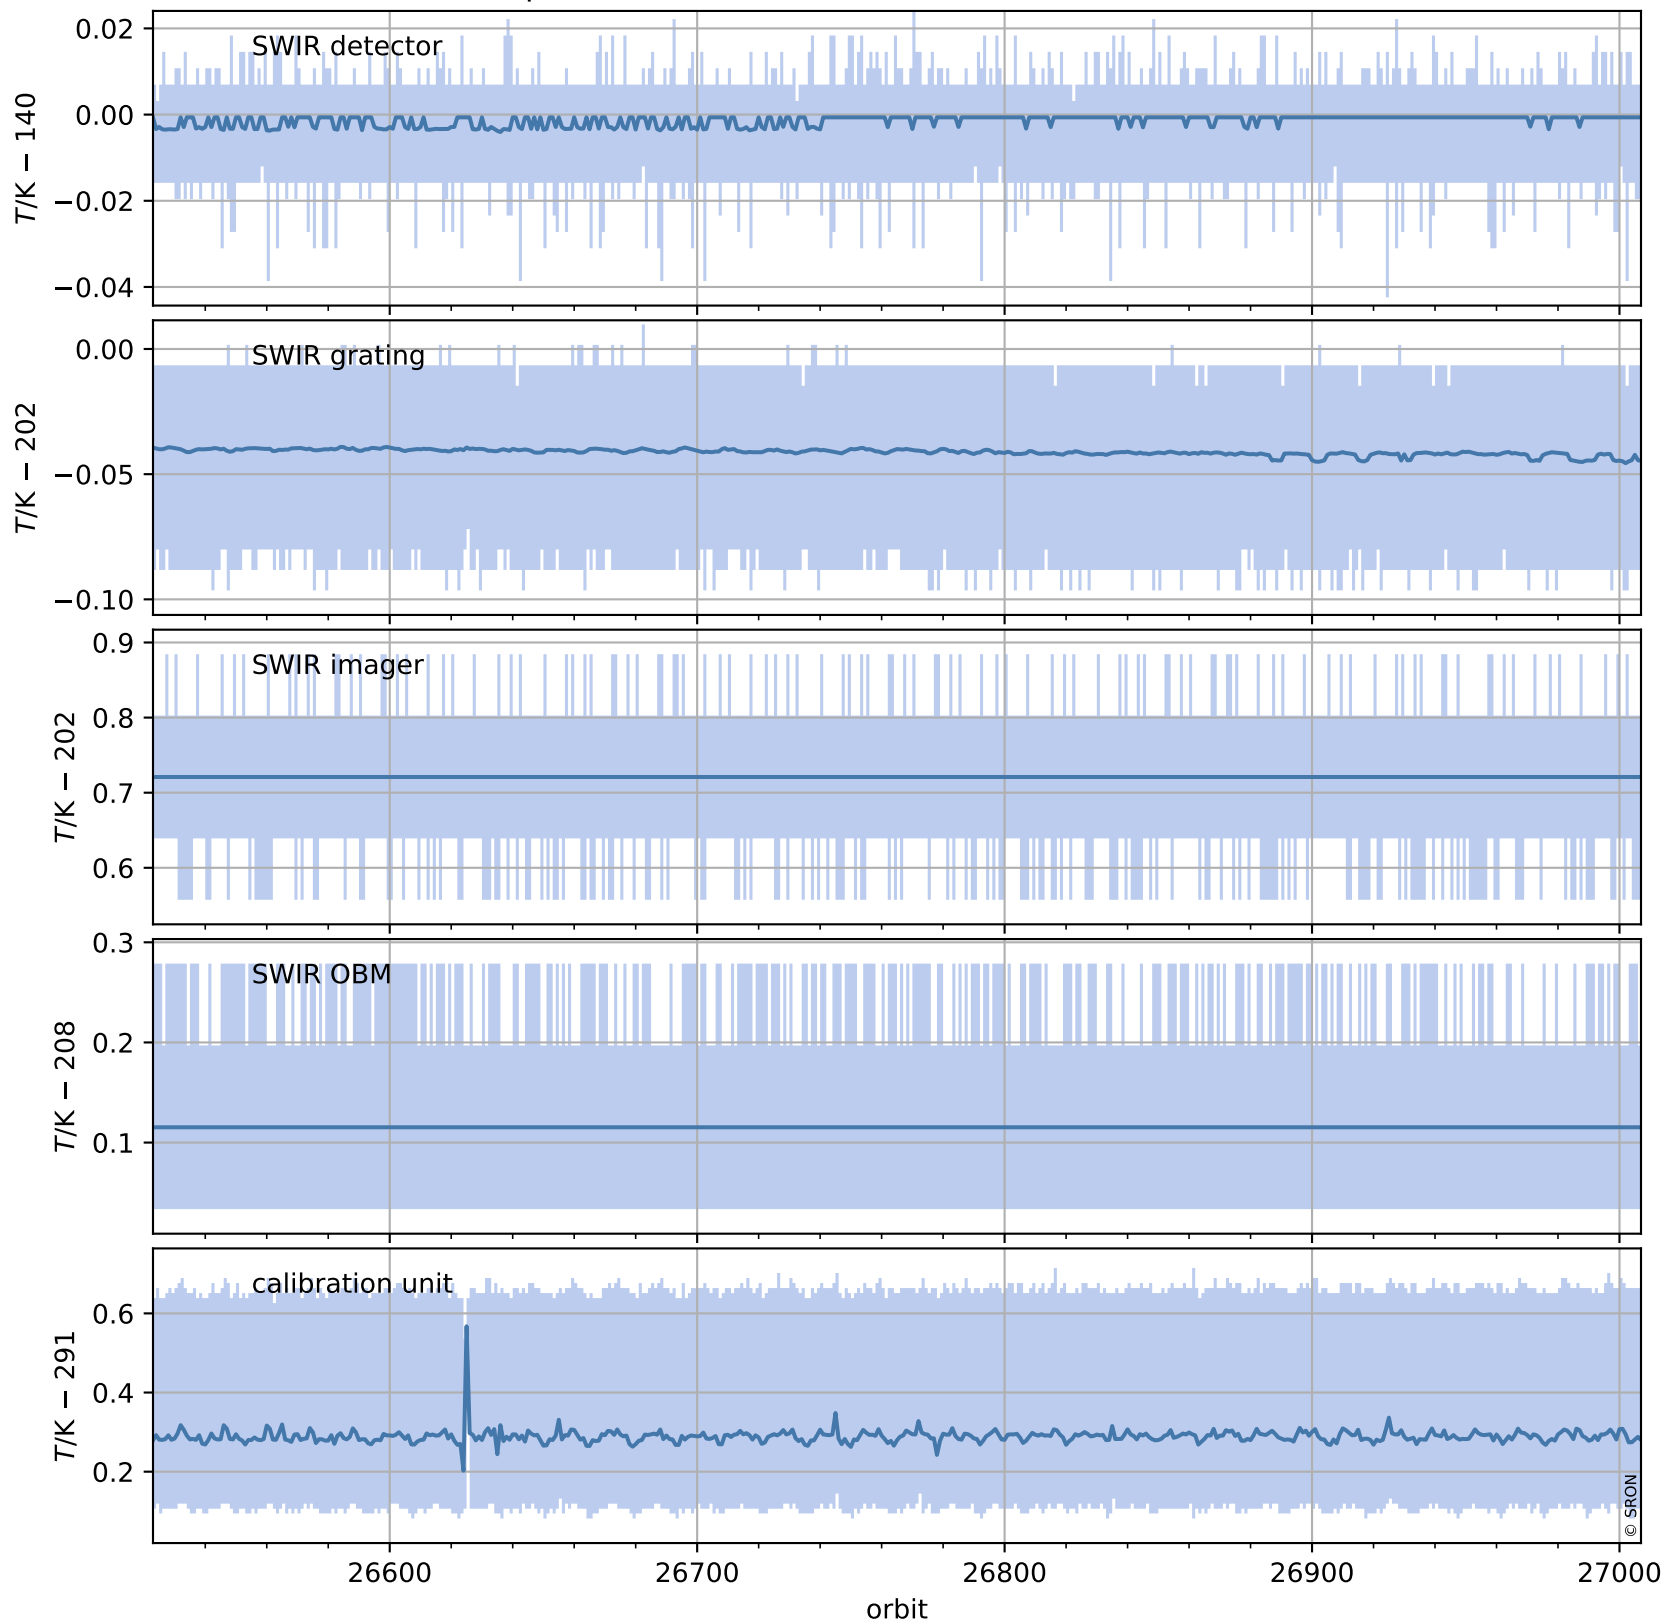

Tropomi SWIR housekeeping data

orbits : [26994, 27007]
coverage : 2022-12-29 / 2022-12-30
created : 2023-08-21T09:35:48

Temperature of sensors relevant for SWIR (one day)

Tropomi SWIR housekeeping data

orbits : [26523, 27007]
coverage : 2022-11-25 / 2022-12-30
created : 2023-08-21T09:35:48

Temperature of sensors relevant for SWIR (last month)

Tropomi SWIR housekeeping data

orbits : [26994, 27007]
coverage : 2022-12-29 / 2022-12-30
created : 2023-08-21T09:35:48

Current and duty cycle of 3 heaters relevant for SWIR (one day)

Tropomi SWIR housekeeping data

orbits : [26523, 27007]
coverage : 2022-11-25 / 2022-12-30
created : 2023-08-21T09:35:49

Current and duty cycle of 3 heaters relevant for SWIR (last month)

Tropomi SWIR housekeeping data

orbits : [26994, 27007]
coverage : 2022-12-29 / 2022-12-30
created : 2023-08-21T09:35:49

Temperature of sensors at the SWIR front-end electronics (one day)

Tropomi SWIR housekeeping data

orbits : [26523, 27007]
coverage : 2022-11-25 / 2022-12-30
created : 2023-08-21T09:35:49