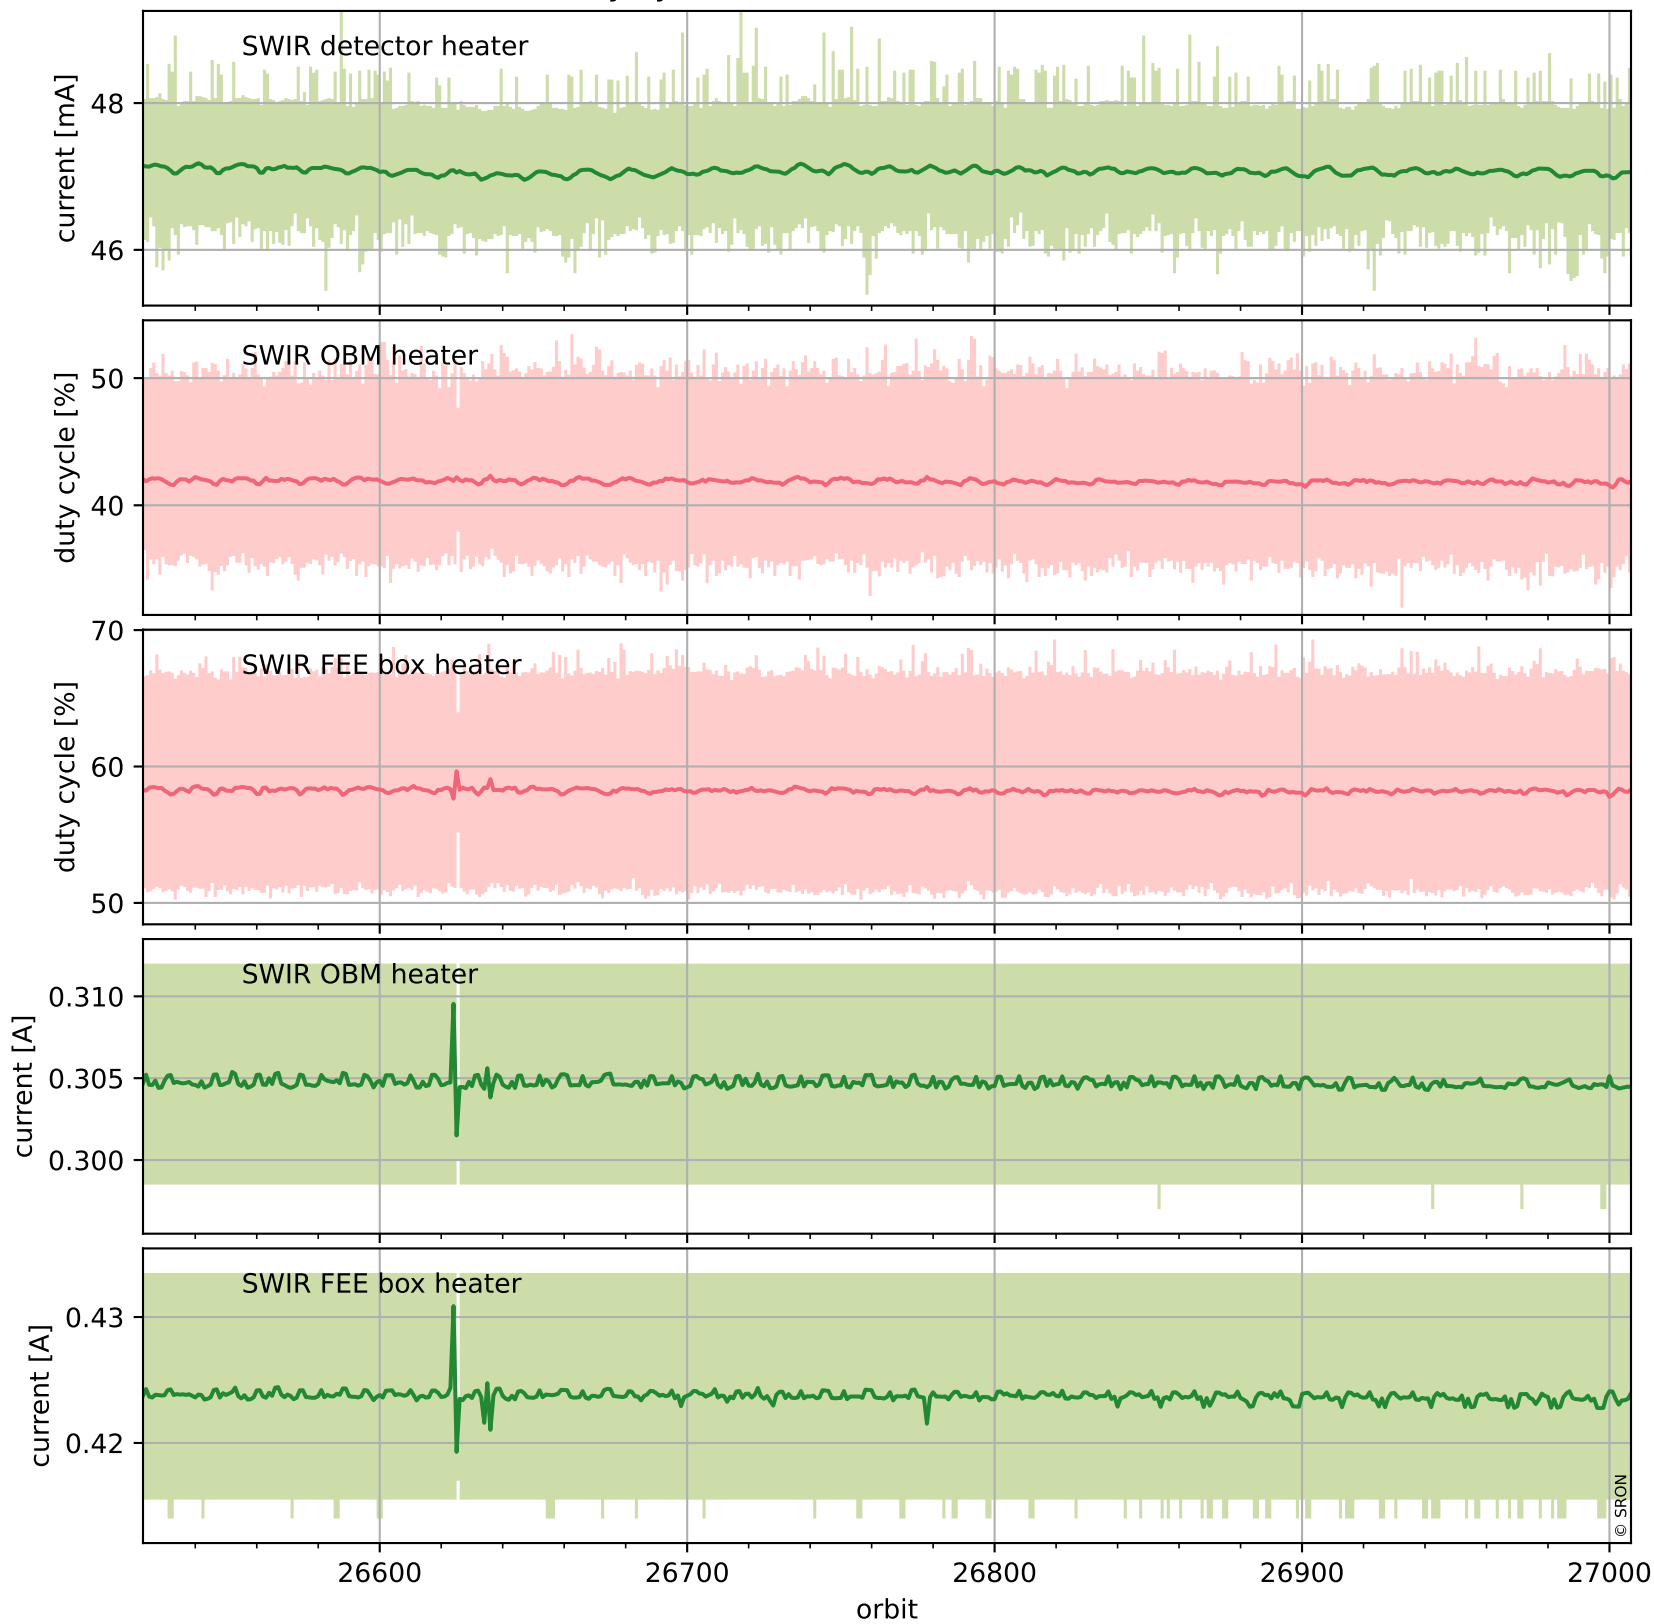

Tropomi SWIR housekeeping data

orbits : [26994, 27007]
coverage : 2022-12-29 / 2022-12-30
created : 2023-08-21T09:35:48

Temperature of sensors relevant for SWIR (one day)

Tropomi SWIR housekeeping data

orbits : [26523, 27007]
coverage : 2022-11-25 / 2022-12-30
created : 2023-08-21T09:35:48

Temperature of sensors relevant for SWIR (last month)

Tropomi SWIR housekeeping data

orbits : [26994, 27007]
coverage : 2022-12-29 / 2022-12-30
created : 2023-08-21T09:35:48

Current and duty cycle of 3 heaters relevant for SWIR (one day)

Tropomi SWIR housekeeping data

orbits : [26523, 27007]
coverage : 2022-11-25 / 2022-12-30
created : 2023-08-21T09:35:49

Current and duty cycle of 3 heaters relevant for SWIR (last month)

Tropomi SWIR housekeeping data

orbits : [26994, 27007]
coverage : 2022-12-29 / 2022-12-30
created : 2023-08-21T09:35:49

Temperature of sensors at the SWIR front-end electronics (one day)

Tropomi SWIR housekeeping data

orbits : [26523, 27007]
coverage : 2022-11-25 / 2022-12-30
created : 2023-08-21T09:35:49