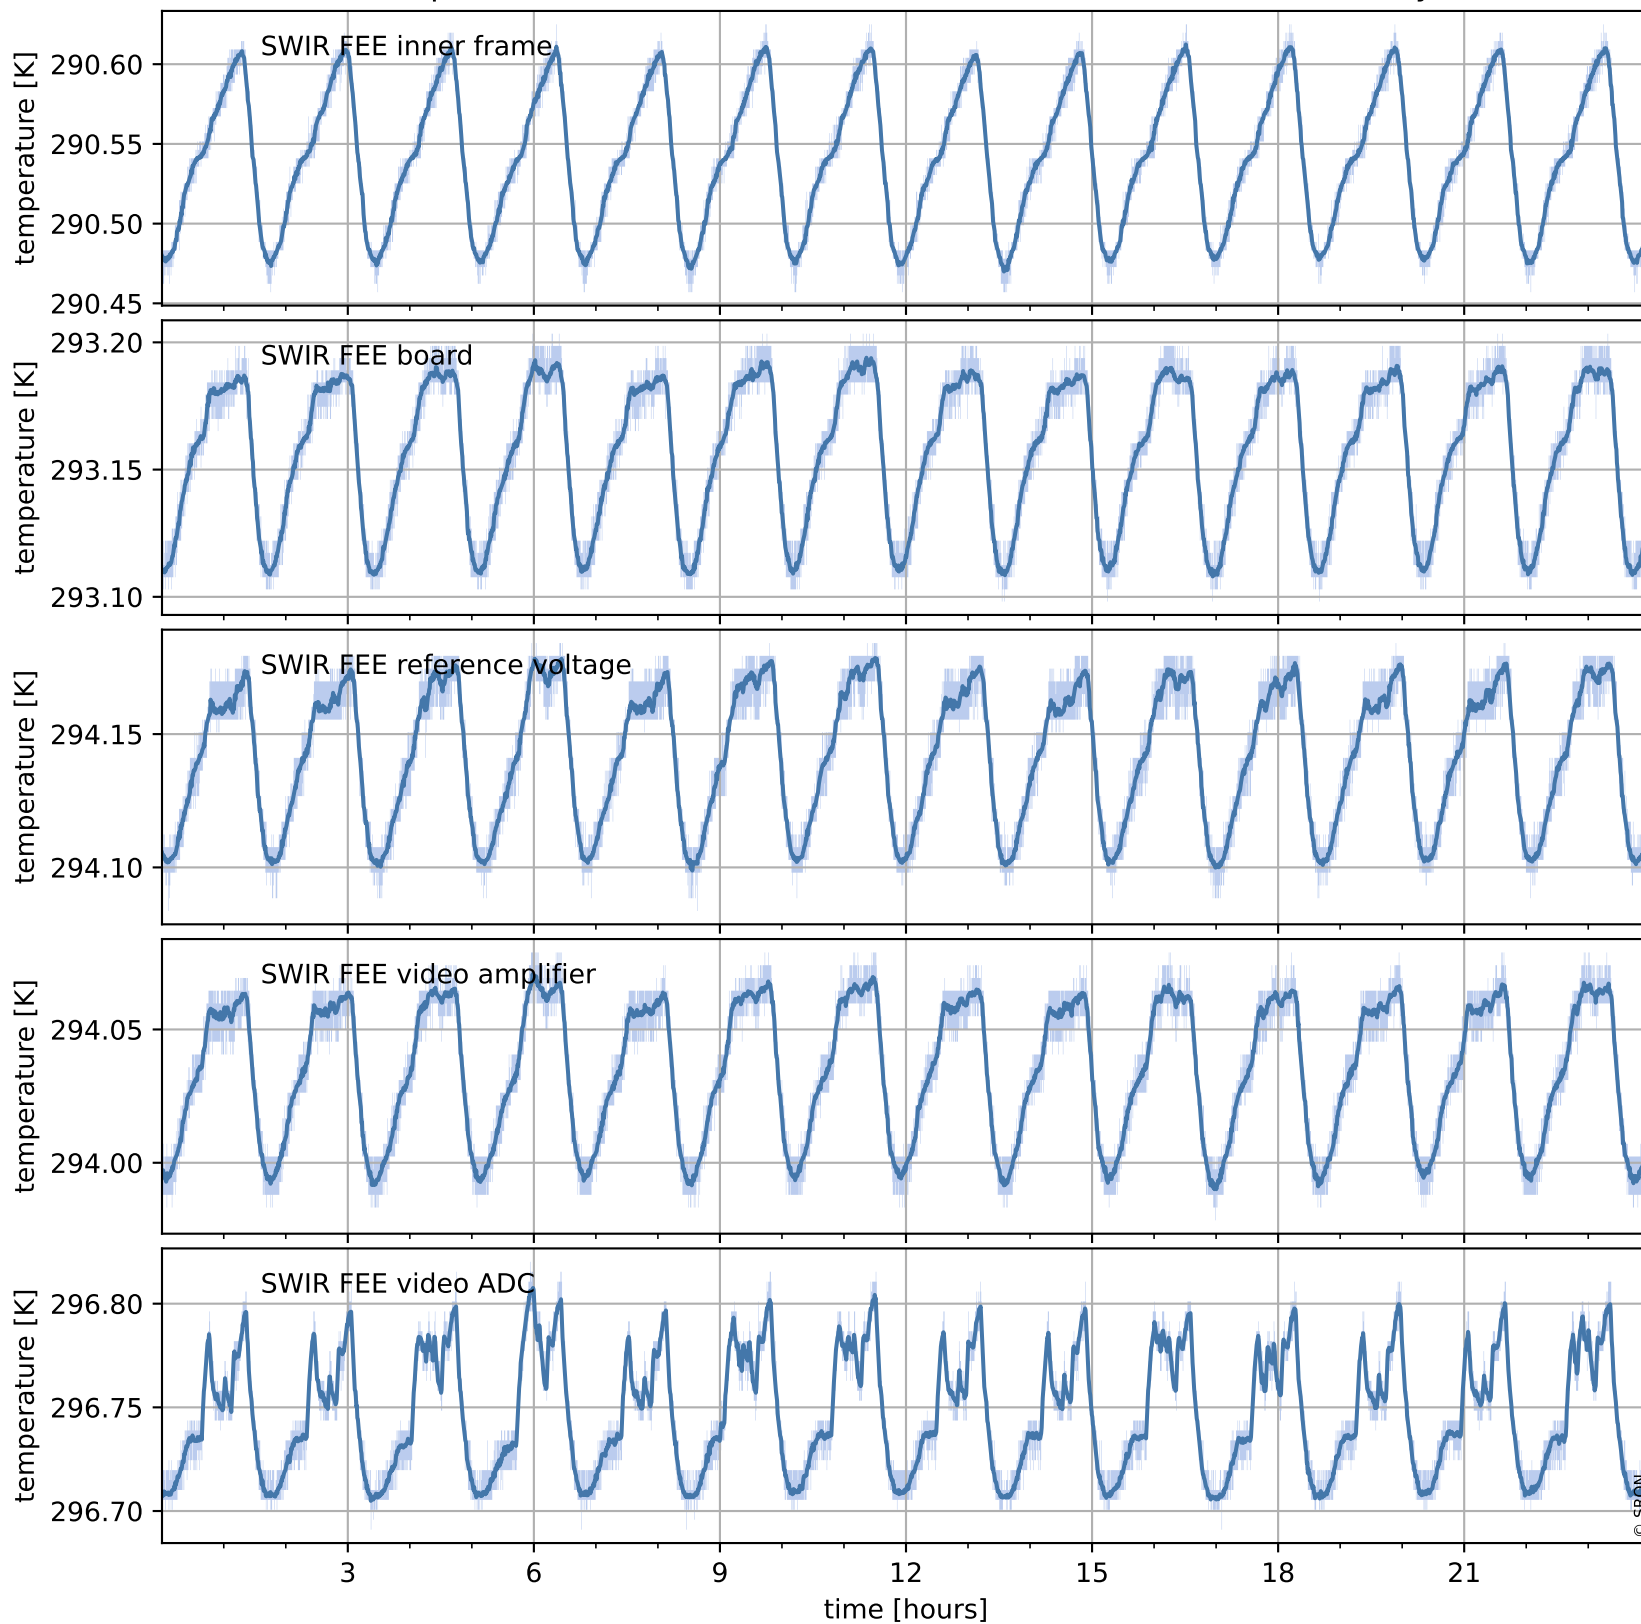

Tropomi SWIR housekeeping data

orbits : [26994, 27007]
coverage : 2022-12-29 / 2022-12-30
created : 2023-08-21T09:35:48

Temperature of sensors relevant for SWIR (one day)

Tropomi SWIR housekeeping data

orbits : [26523, 27007]
coverage : 2022-11-25 / 2022-12-30
created : 2023-08-21T09:35:48

Temperature of sensors relevant for SWIR (last month)

Tropomi SWIR housekeeping data

orbits : [26994, 27007]
coverage : 2022-12-29 / 2022-12-30
created : 2023-08-21T09:35:48

Current and duty cycle of 3 heaters relevant for SWIR (one day)

Tropomi SWIR housekeeping data

orbits : [26523, 27007]
coverage : 2022-11-25 / 2022-12-30
created : 2023-08-21T09:35:49

Current and duty cycle of 3 heaters relevant for SWIR (last month)

Tropomi SWIR housekeeping data

orbits : [26994, 27007]
coverage : 2022-12-29 / 2022-12-30
created : 2023-08-21T09:35:49

Temperature of sensors at the SWIR front-end electronics (one day)

Tropomi SWIR housekeeping data

orbits : [26523, 27007]
coverage : 2022-11-25 / 2022-12-30
created : 2023-08-21T09:35:49