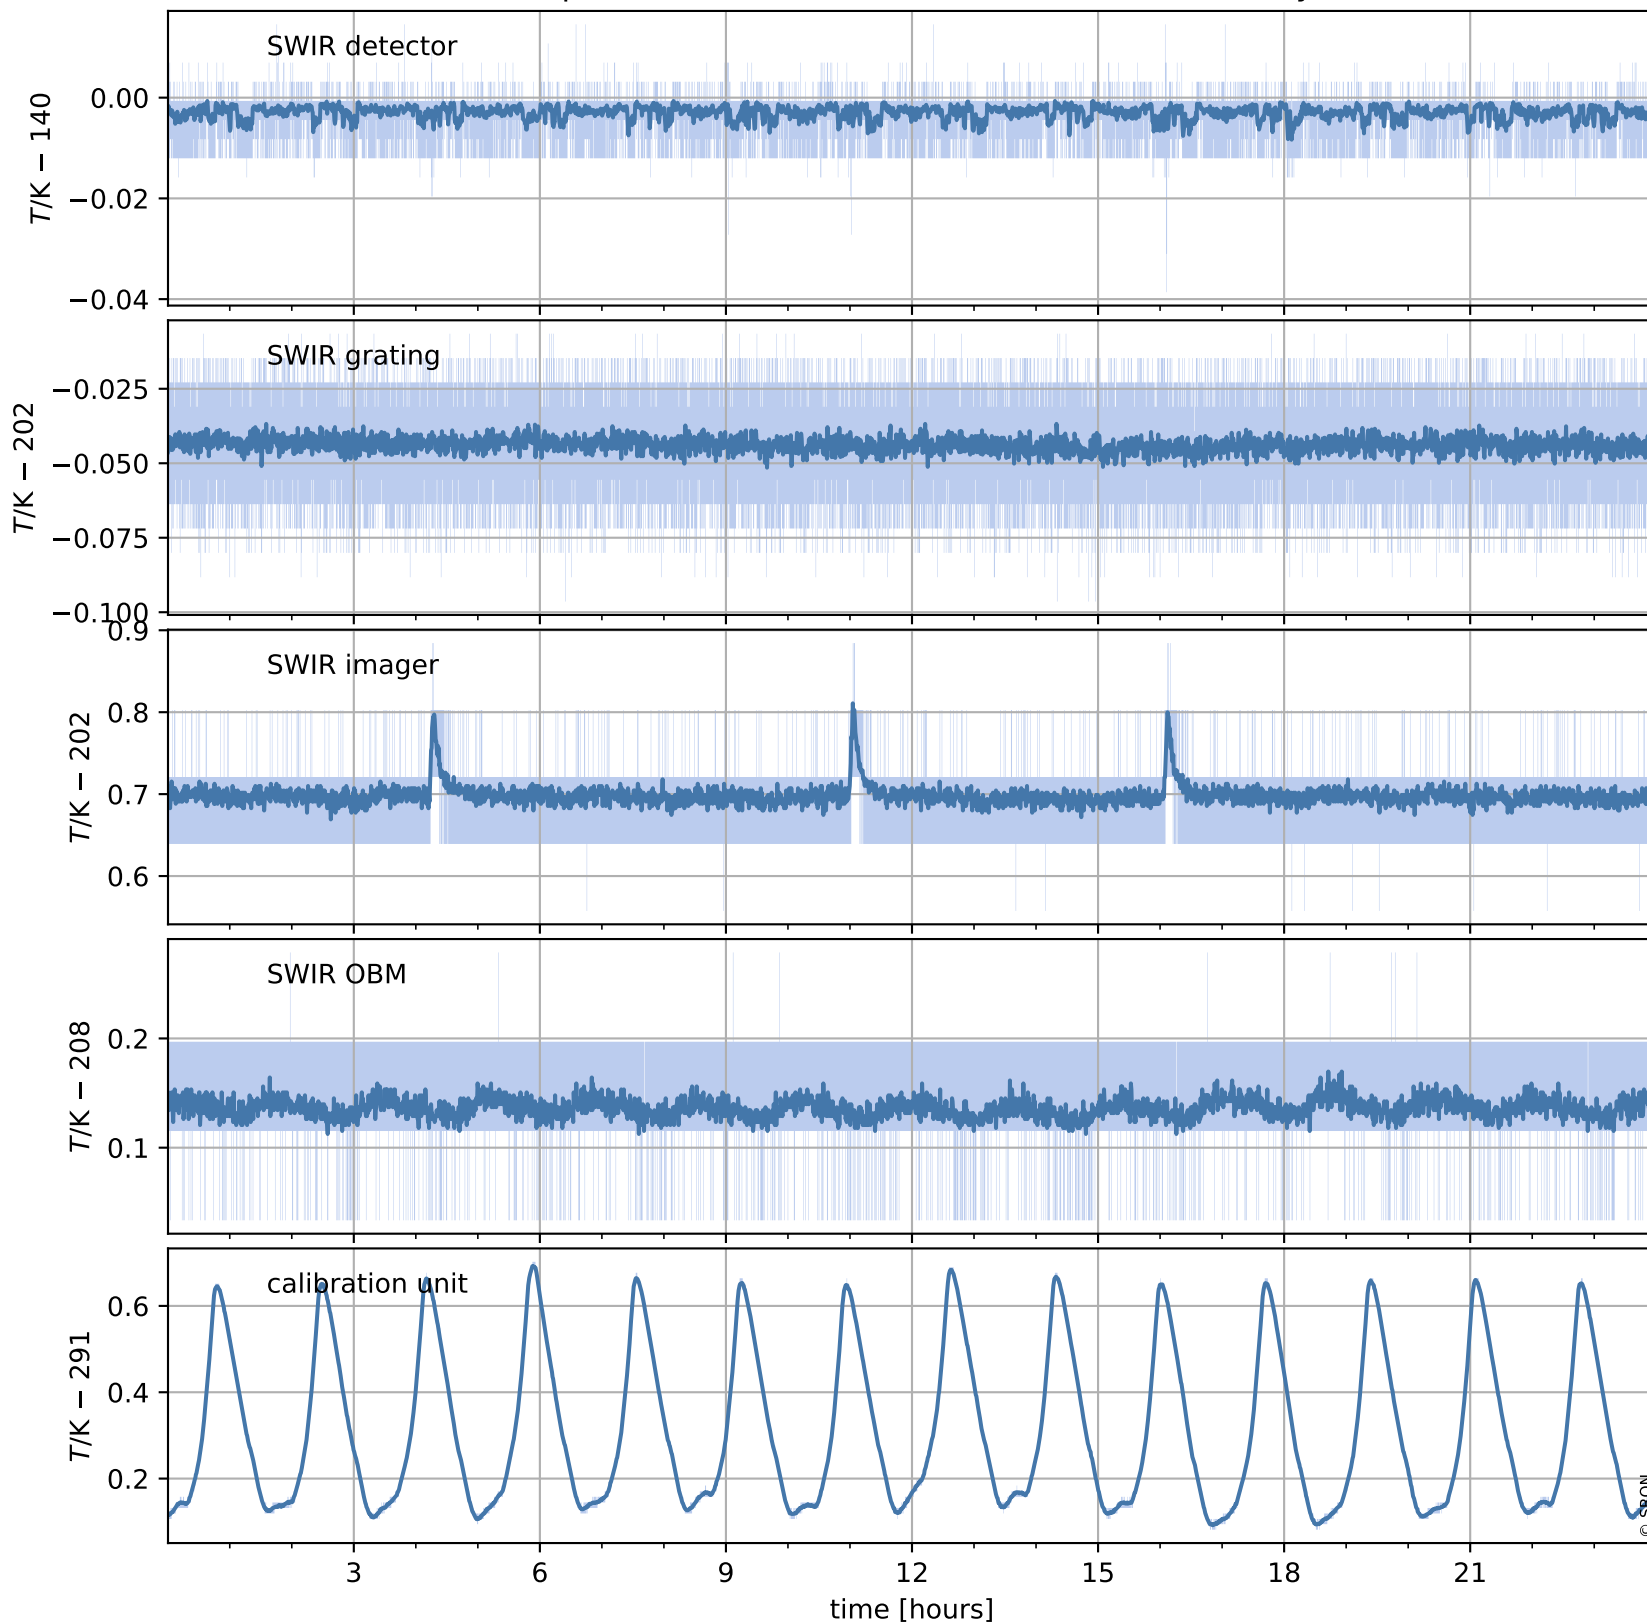

Tropomi SWIR housekeeping data

orbits : [26994, 27007]
coverage : 2022-12-29 / 2022-12-30
created : 2023-08-21T09:35:48

Temperature of sensors relevant for SWIR (one day)

Tropomi SWIR housekeeping data

orbits : [26523, 27007]
coverage : 2022-11-25 / 2022-12-30
created : 2023-08-21T09:35:48

Temperature of sensors relevant for SWIR (last month)

Tropomi SWIR housekeeping data

orbits : [26994, 27007]
coverage : 2022-12-29 / 2022-12-30
created : 2023-08-21T09:35:48

Current and duty cycle of 3 heaters relevant for SWIR (one day)

Tropomi SWIR housekeeping data

orbits : [26523, 27007]
coverage : 2022-11-25 / 2022-12-30
created : 2023-08-21T09:35:49

Current and duty cycle of 3 heaters relevant for SWIR (last month)

Tropomi SWIR housekeeping data