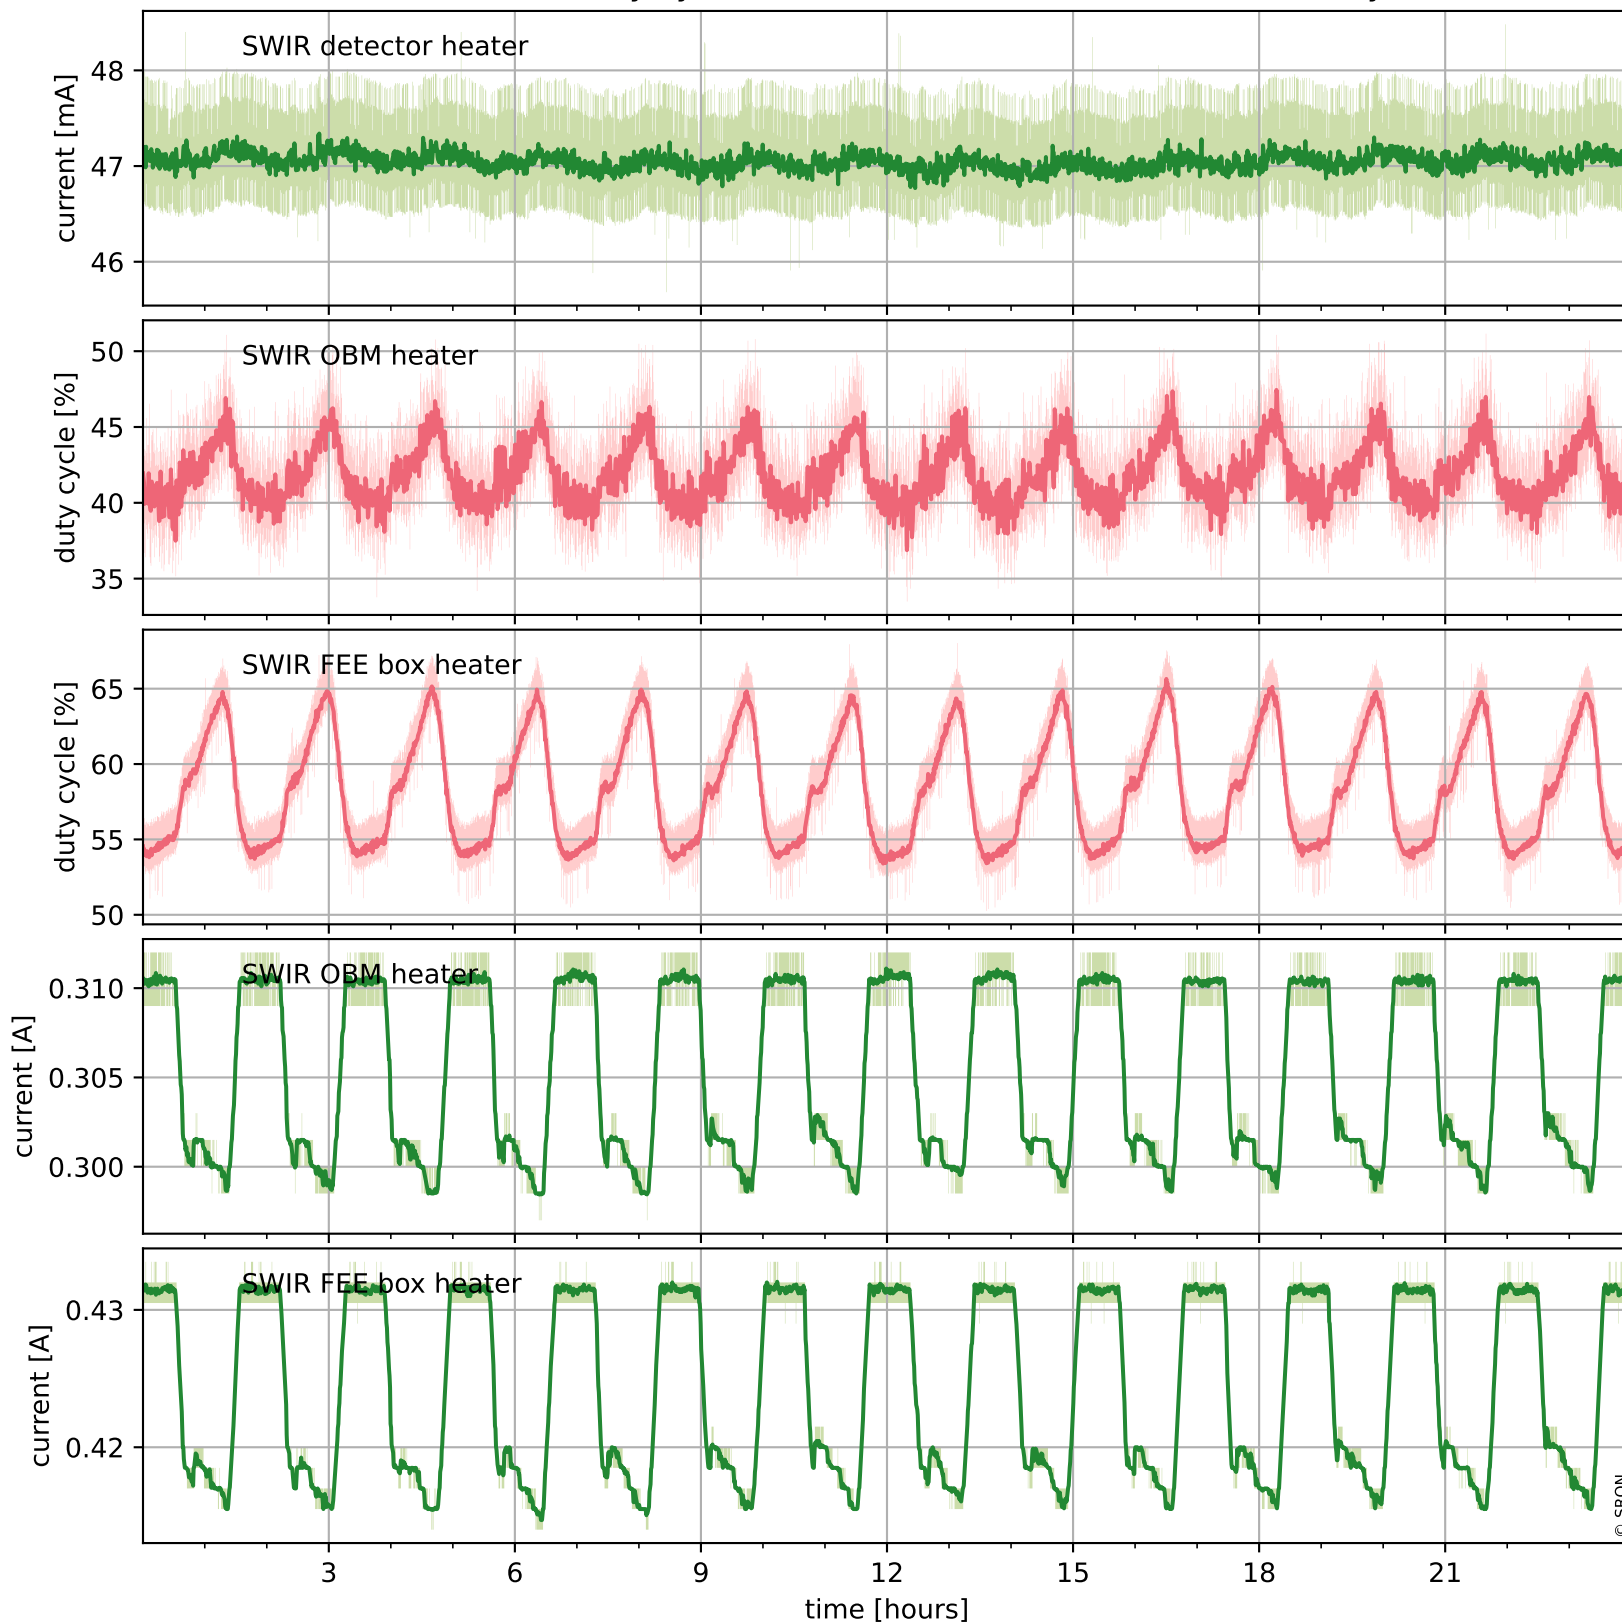

Tropomi SWIR housekeeping data

orbits : [26994, 27007]
coverage : 2022-12-29 / 2022-12-30
created : 2023-08-21T09:35:48

Temperature of sensors relevant for SWIR (one day)

Tropomi SWIR housekeeping data

orbits : [26523, 27007]
coverage : 2022-11-25 / 2022-12-30
created : 2023-08-21T09:35:48

Temperature of sensors relevant for SWIR (last month)

Tropomi SWIR housekeeping data

orbits : [26994, 27007]
coverage : 2022-12-29 / 2022-12-30
created : 2023-08-21T09:35:48

Current and duty cycle of 3 heaters relevant for SWIR (one day)

Tropomi SWIR housekeeping data

orbits : [26523, 27007]
coverage : 2022-11-25 / 2022-12-30
created : 2023-08-21T09:35:49

Current and duty cycle of 3 heaters relevant for SWIR (last month)

Tropomi SWIR housekeeping data

orbits : [26994, 27007]
coverage : 2022-12-29 / 2022-12-30
created : 2023-08-21T09:35:49

Temperature of sensors at the SWIR front-end electronics (one day)

Tropomi SWIR housekeeping data

orbits : [26523, 27007]
coverage : 2022-11-25 / 2022-12-30
created : 2023-08-21T09:35:49