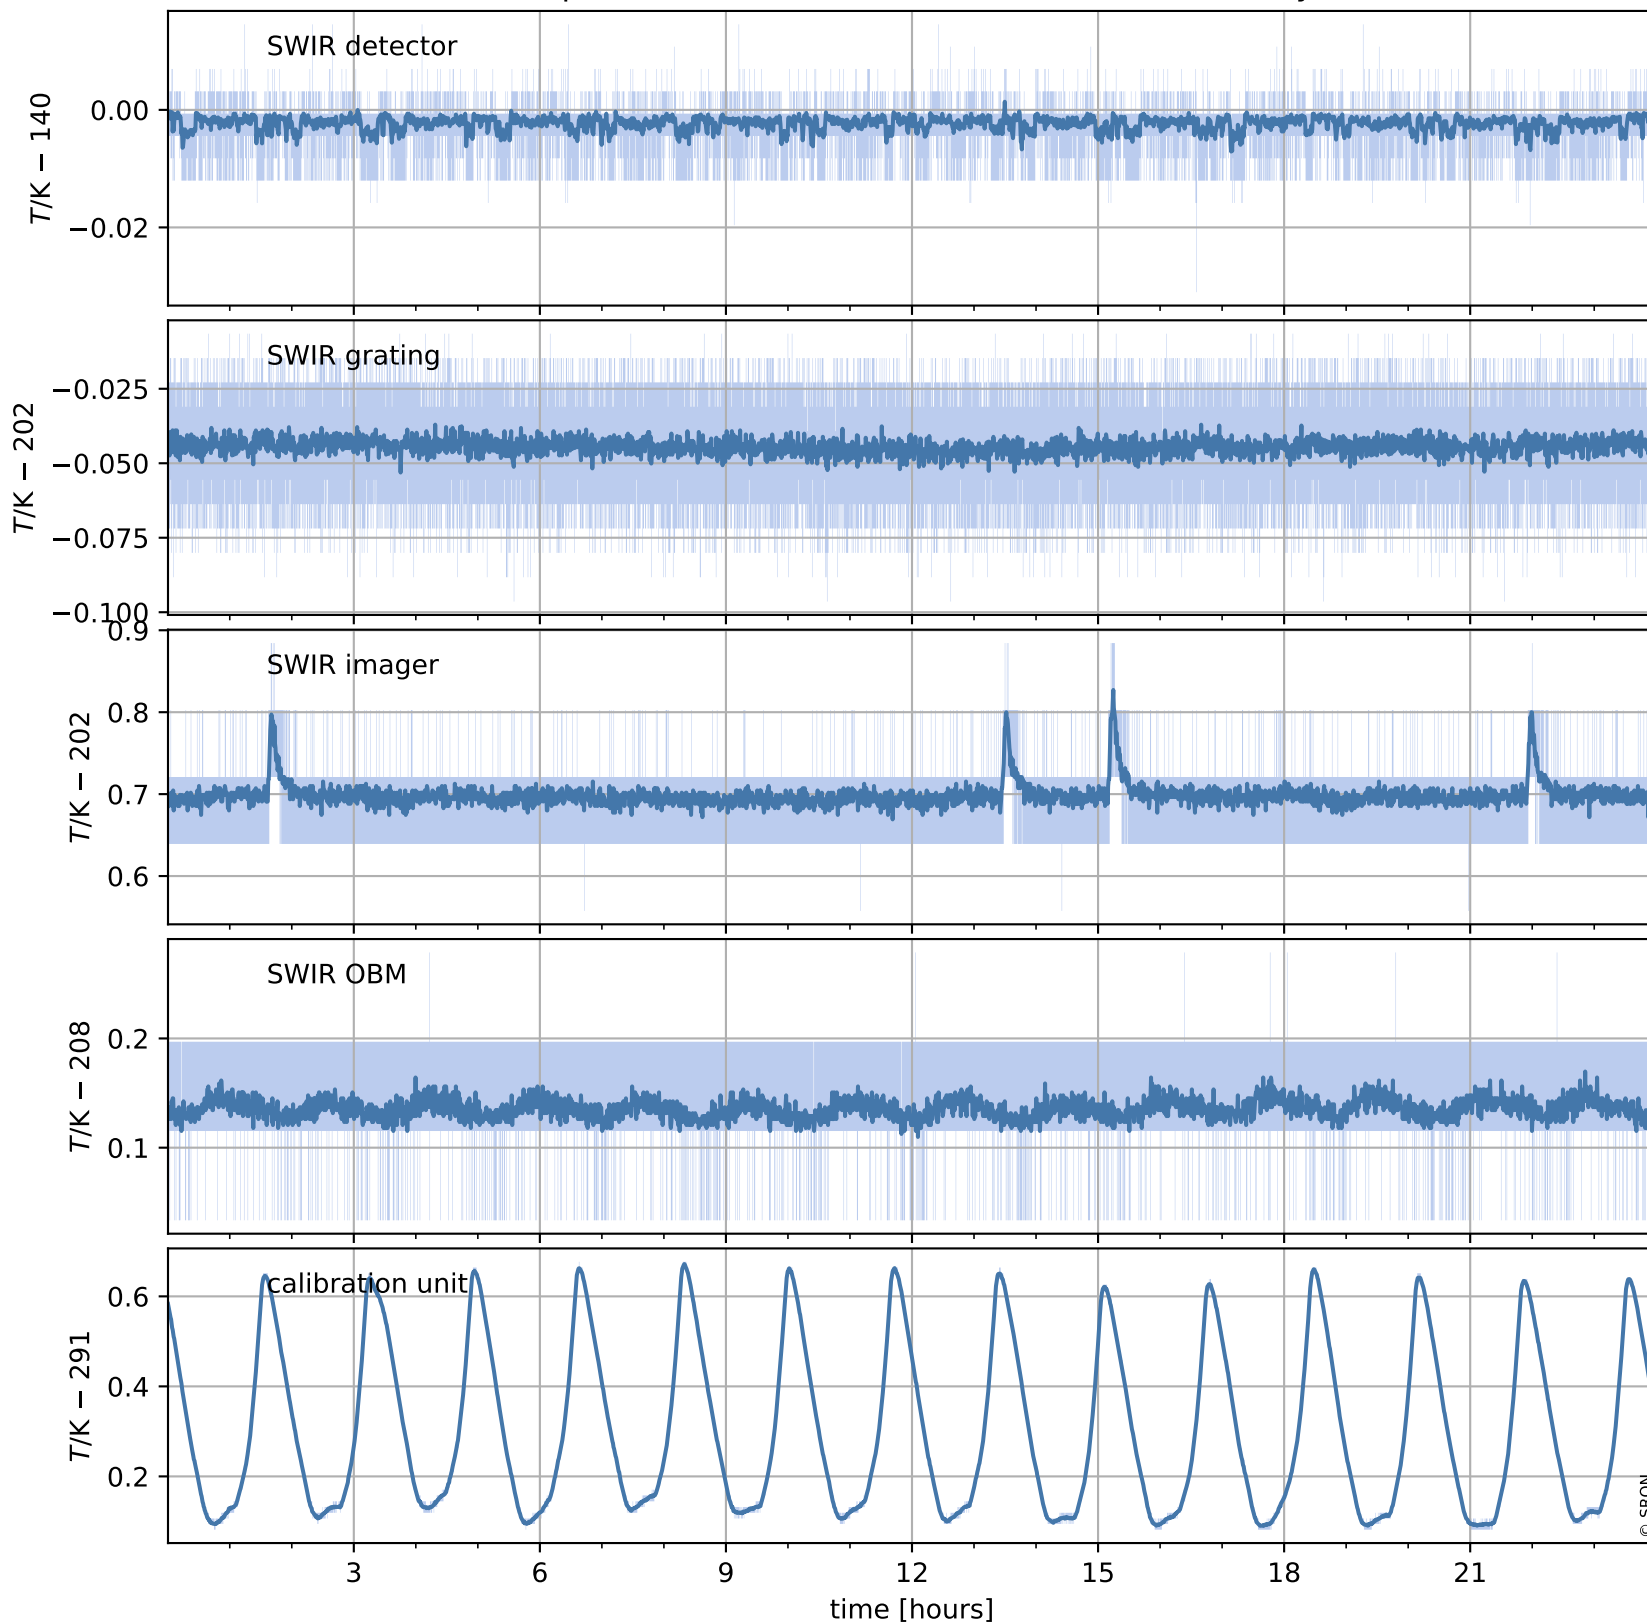

Tropomi SWIR housekeeping data

orbits : [27490, 27504]
coverage : 2023-02-02 / 2023-02-03
created : 2023-08-21T09:37:09

Temperature of sensors relevant for SWIR (one day)

Tropomi SWIR housekeeping data

orbits : [27020, 27504]
coverage : 2022-12-30 / 2023-02-03
created : 2023-08-21T09:37:09

Temperature of sensors relevant for SWIR (last month)

Tropomi SWIR housekeeping data

orbits : [27490, 27504]
coverage : 2023-02-02 / 2023-02-03
created : 2023-08-21T09:37:10

Current and duty cycle of 3 heaters relevant for SWIR (one day)

Tropomi SWIR housekeeping data

orbits : [27020, 27504]
coverage : 2022-12-30 / 2023-02-03
created : 2023-08-21T09:37:10

Current and duty cycle of 3 heaters relevant for SWIR (last month)

Tropomi SWIR housekeeping data