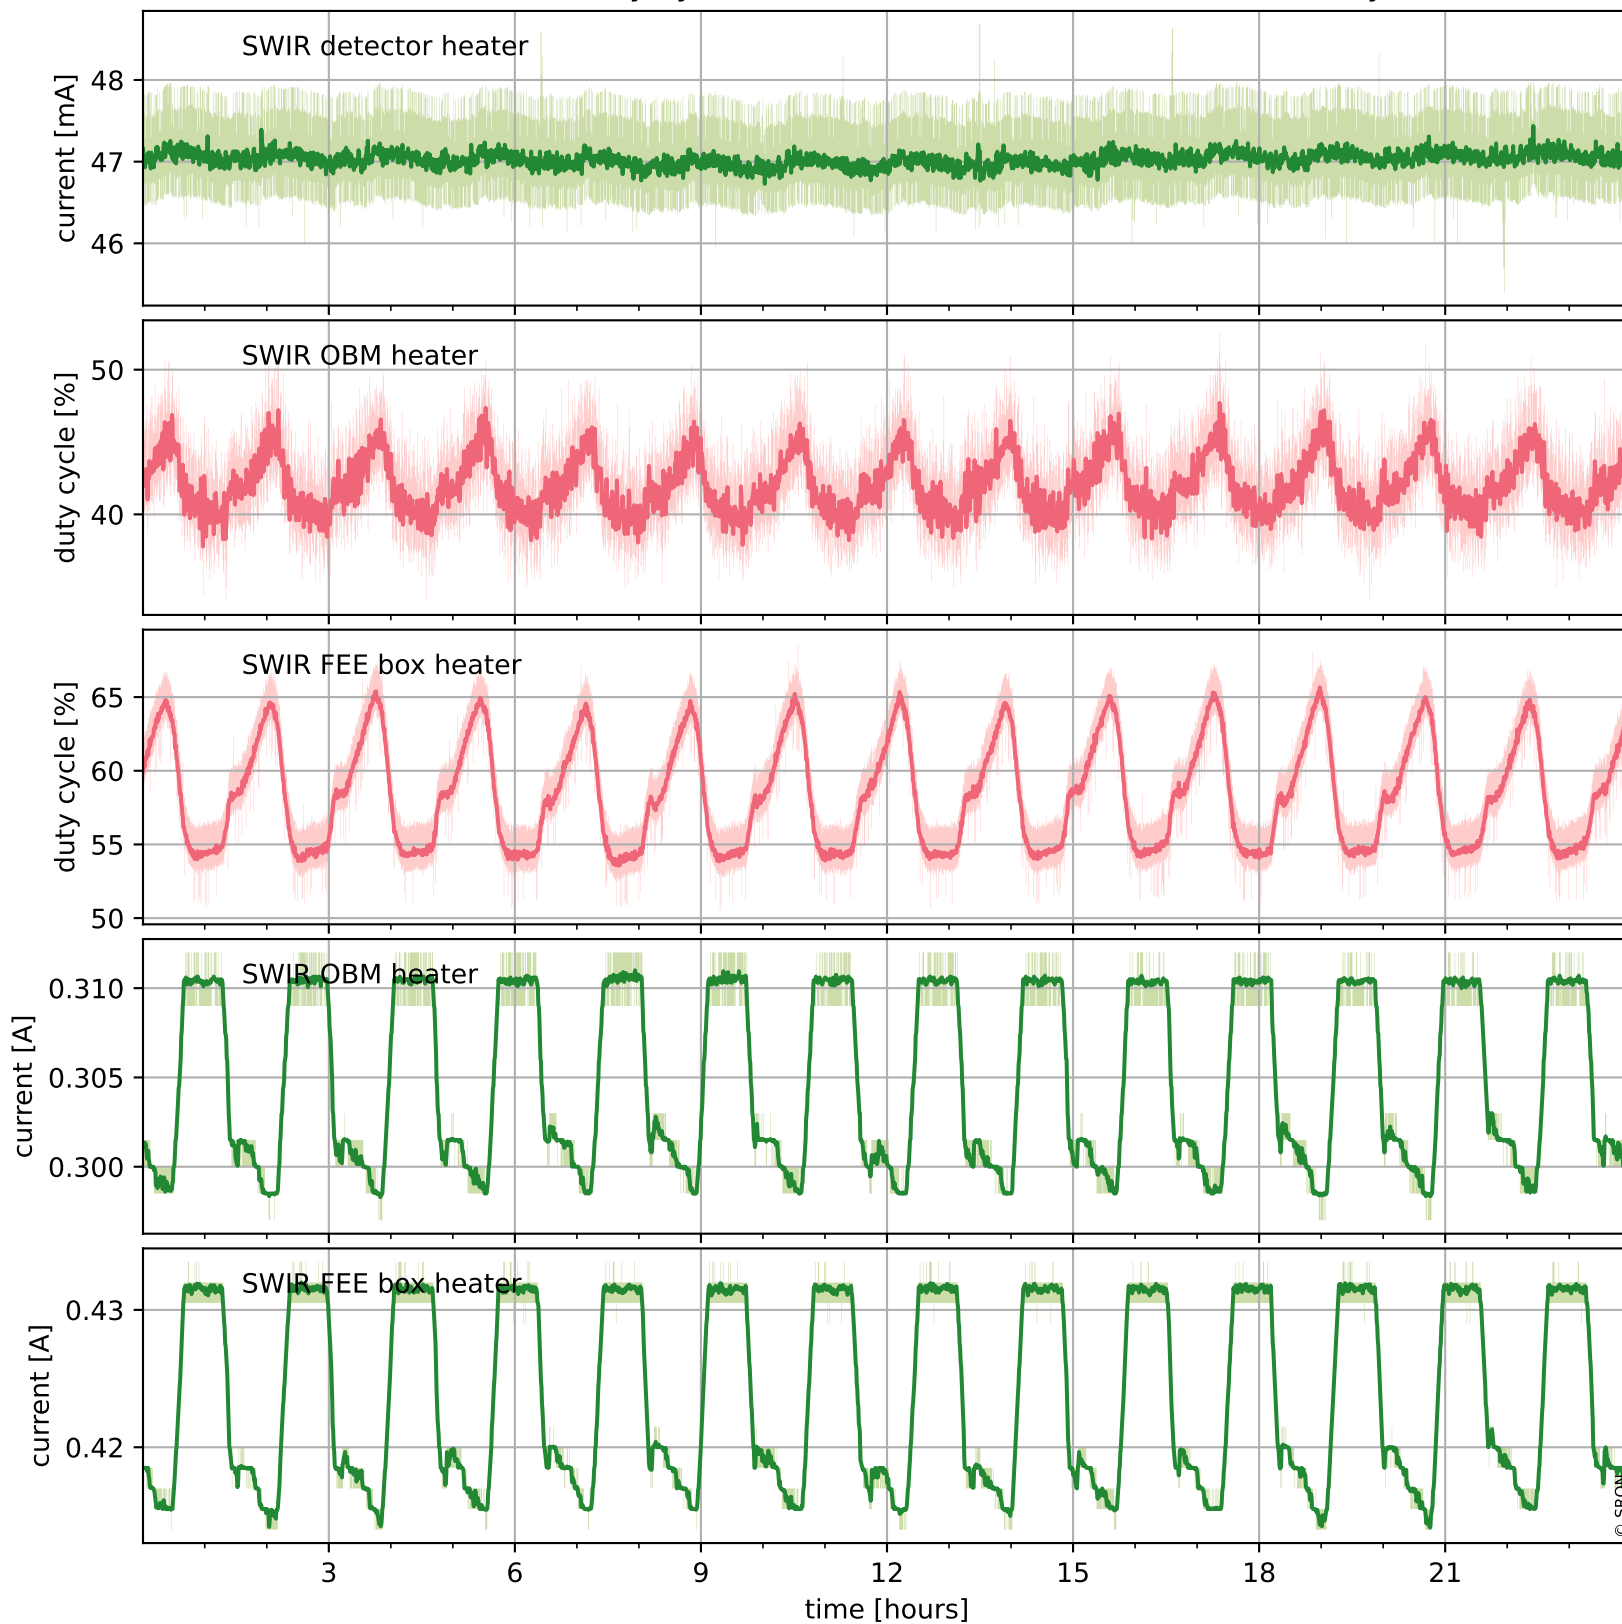

Tropomi SWIR housekeeping data

orbits : [27490, 27504]
coverage : 2023-02-02 / 2023-02-03
created : 2023-08-21T09:37:09

Temperature of sensors relevant for SWIR (one day)

Tropomi SWIR housekeeping data

orbits : [27020, 27504]
coverage : 2022-12-30 / 2023-02-03
created : 2023-08-21T09:37:09

Temperature of sensors relevant for SWIR (last month)

Tropomi SWIR housekeeping data

orbits : [27490, 27504]
coverage : 2023-02-02 / 2023-02-03
created : 2023-08-21T09:37:10

Current and duty cycle of 3 heaters relevant for SWIR (one day)

Tropomi SWIR housekeeping data

orbits : [27020, 27504]
coverage : 2022-12-30 / 2023-02-03
created : 2023-08-21T09:37:10

Current and duty cycle of 3 heaters relevant for SWIR (last month)

Tropomi SWIR housekeeping data

orbits : [27490, 27504]
coverage : 2023-02-02 / 2023-02-03
created : 2023-08-21T09:37:11

Temperature of sensors at the SWIR front-end electronics (one day)

Tropomi SWIR housekeeping data

orbits : [27020, 27504]
coverage : 2022-12-30 / 2023-02-03
created : 2023-08-21T09:37:11