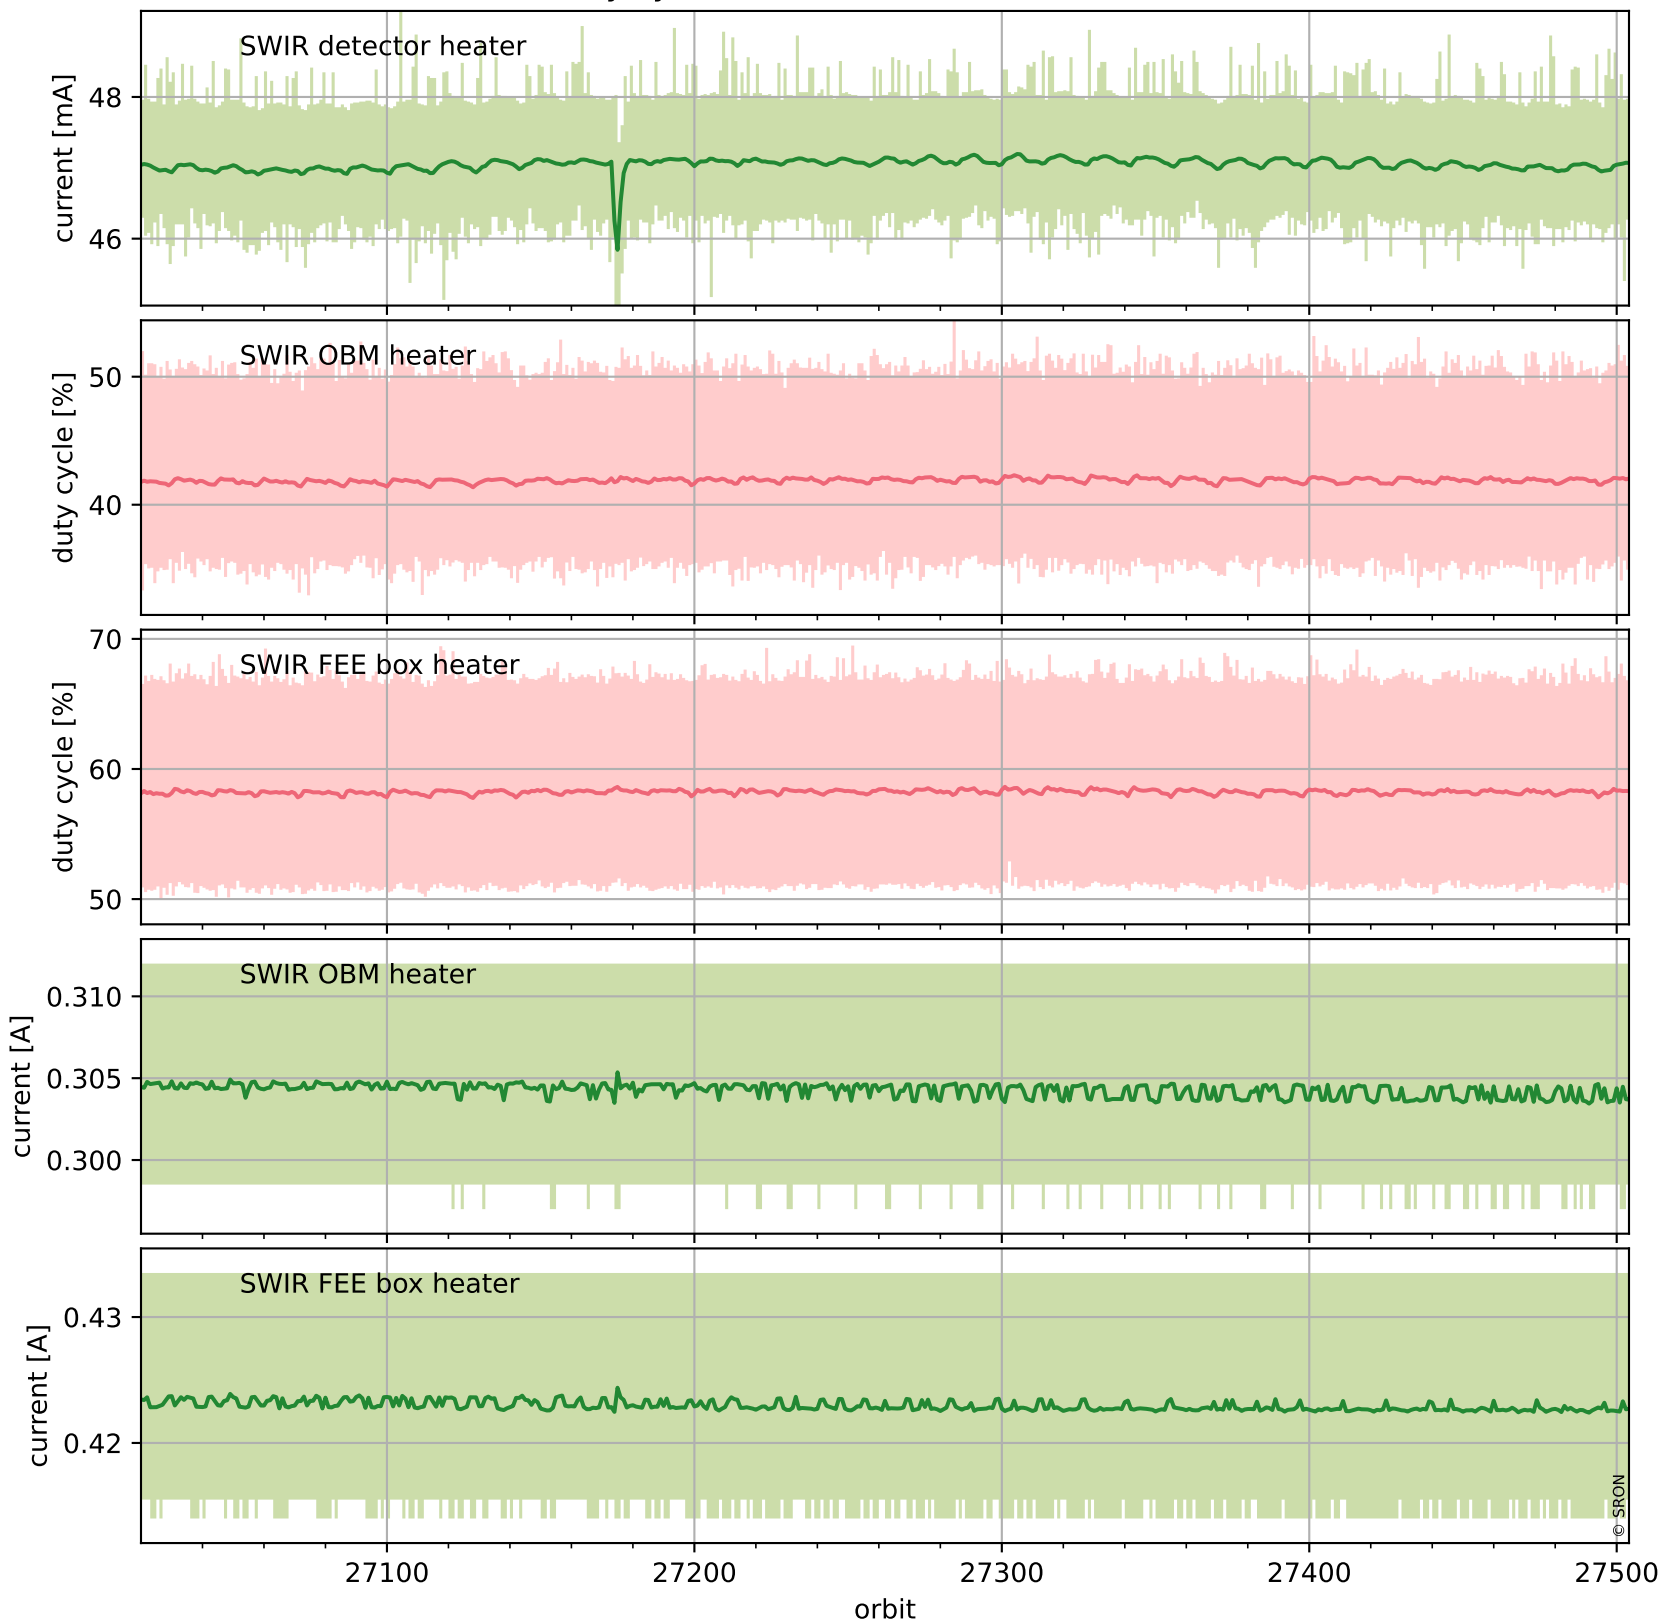

Tropomi SWIR housekeeping data

orbits : [27490, 27504]
coverage : 2023-02-02 / 2023-02-03
created : 2023-08-21T09:37:09

Temperature of sensors relevant for SWIR (one day)

Tropomi SWIR housekeeping data

orbits : [27020, 27504]
coverage : 2022-12-30 / 2023-02-03
created : 2023-08-21T09:37:09

Temperature of sensors relevant for SWIR (last month)

Tropomi SWIR housekeeping data

orbits : [27490, 27504]
coverage : 2023-02-02 / 2023-02-03
created : 2023-08-21T09:37:10

Current and duty cycle of 3 heaters relevant for SWIR (one day)

Tropomi SWIR housekeeping data

orbits : [27020, 27504]
coverage : 2022-12-30 / 2023-02-03
created : 2023-08-21T09:37:10

Current and duty cycle of 3 heaters relevant for SWIR (last month)

Tropomi SWIR housekeeping data

orbits : [27490, 27504]
coverage : 2023-02-02 / 2023-02-03
created : 2023-08-21T09:37:11

Temperature of sensors at the SWIR front-end electronics (one day)

Tropomi SWIR housekeeping data

orbits : [27020, 27504]
coverage : 2022-12-30 / 2023-02-03
created : 2023-08-21T09:37:11