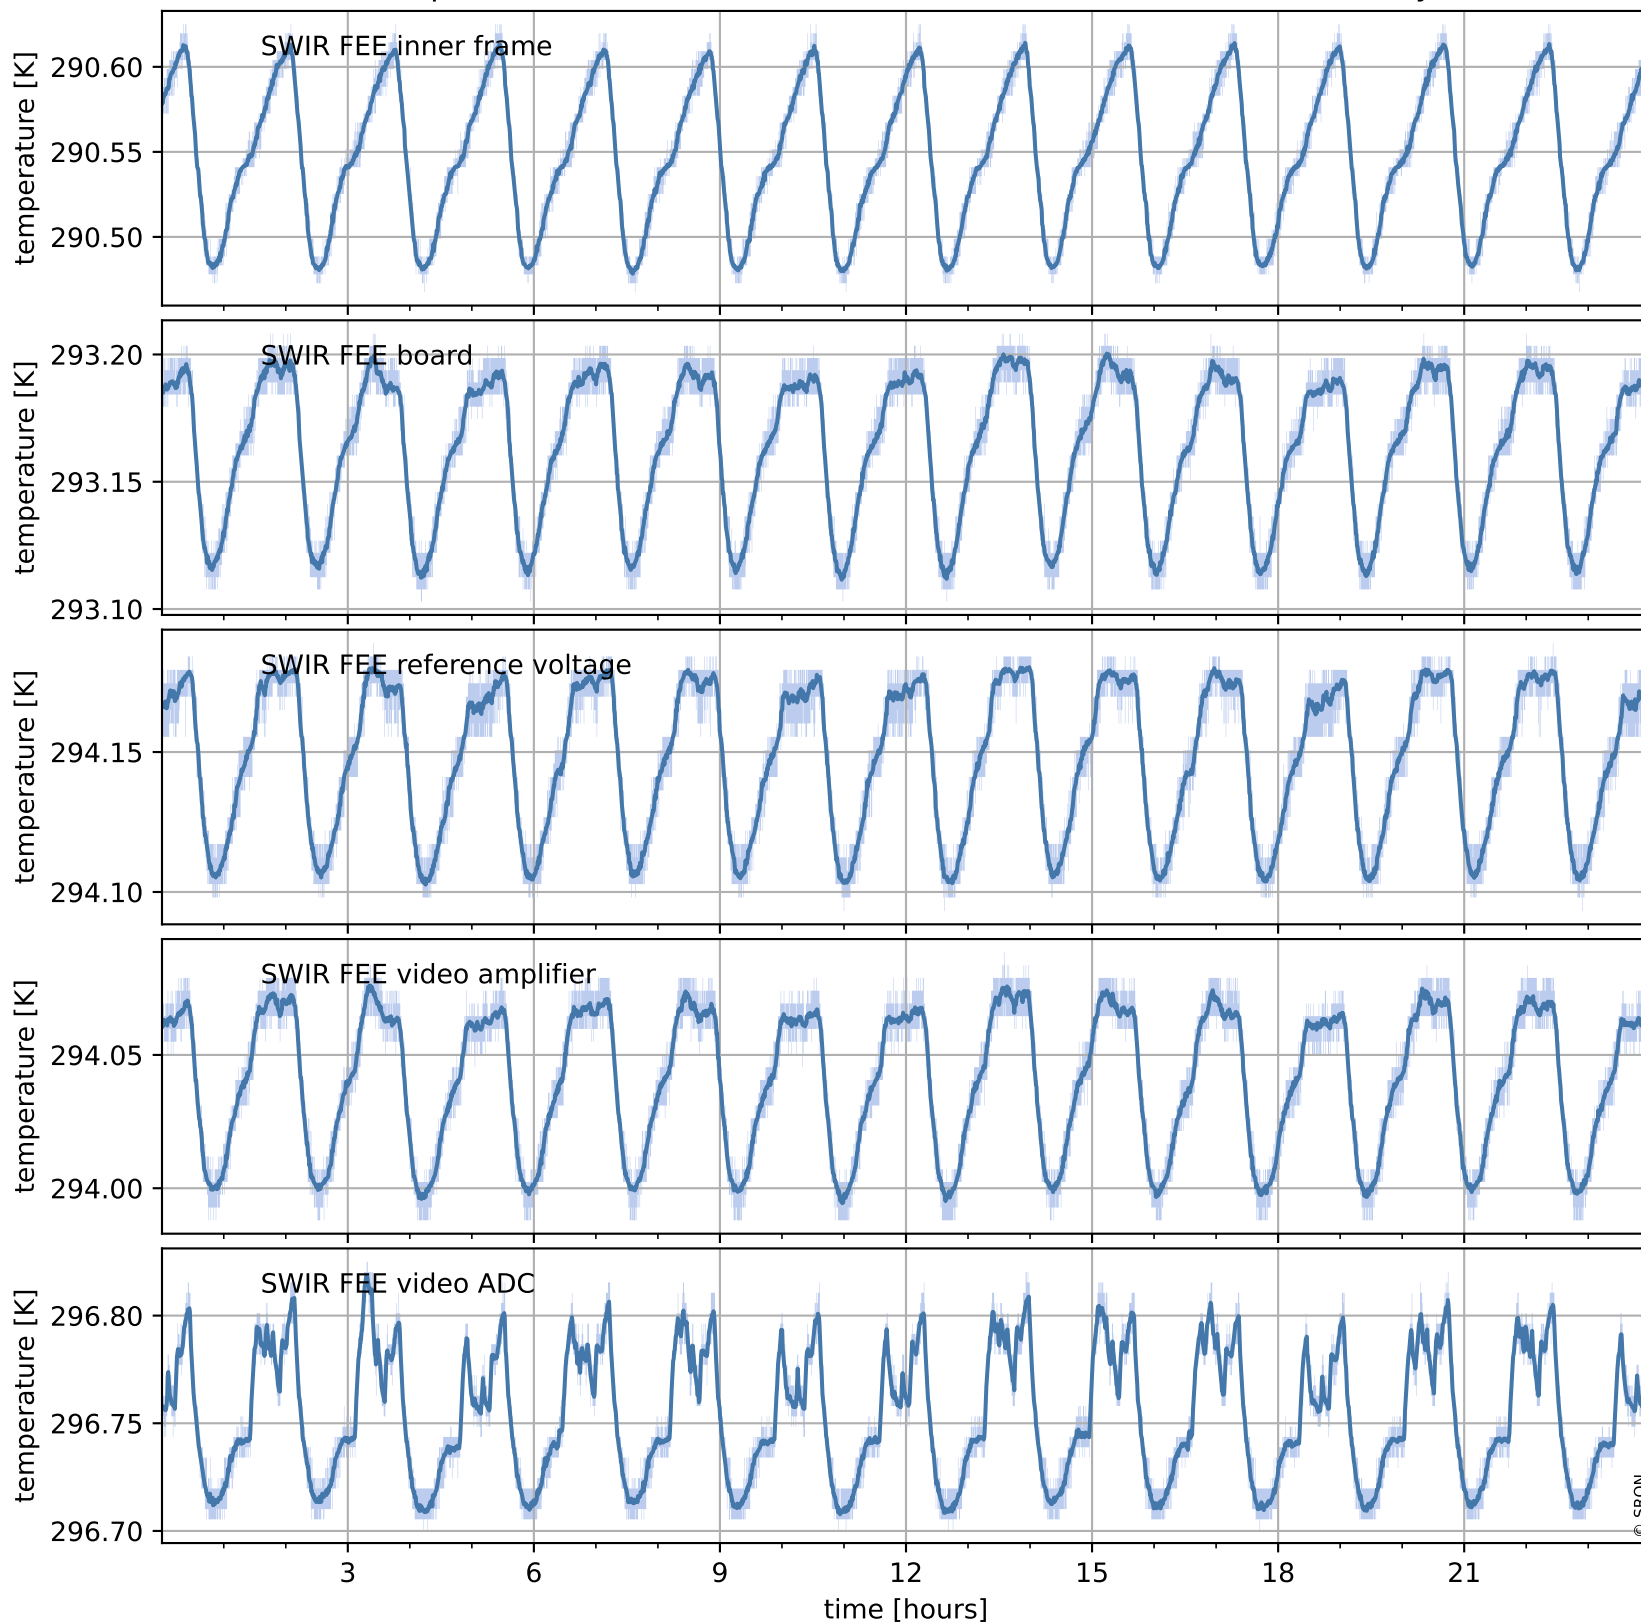

Tropomi SWIR housekeeping data

orbits : [27490, 27504]
coverage : 2023-02-02 / 2023-02-03
created : 2023-08-21T09:37:09

Temperature of sensors relevant for SWIR (one day)

Tropomi SWIR housekeeping data

orbits : [27020, 27504]
coverage : 2022-12-30 / 2023-02-03
created : 2023-08-21T09:37:09

Temperature of sensors relevant for SWIR (last month)

Tropomi SWIR housekeeping data

orbits : [27490, 27504]
coverage : 2023-02-02 / 2023-02-03
created : 2023-08-21T09:37:10

Current and duty cycle of 3 heaters relevant for SWIR (one day)

Tropomi SWIR housekeeping data

orbits : [27020, 27504]
coverage : 2022-12-30 / 2023-02-03
created : 2023-08-21T09:37:10

Current and duty cycle of 3 heaters relevant for SWIR (last month)

Tropomi SWIR housekeeping data

orbits : [27490, 27504]
coverage : 2023-02-02 / 2023-02-03
created : 2023-08-21T09:37:11

Temperature of sensors at the SWIR front-end electronics (one day)

Tropomi SWIR housekeeping data

orbits : [27020, 27504]
coverage : 2022-12-30 / 2023-02-03
created : 2023-08-21T09:37:11