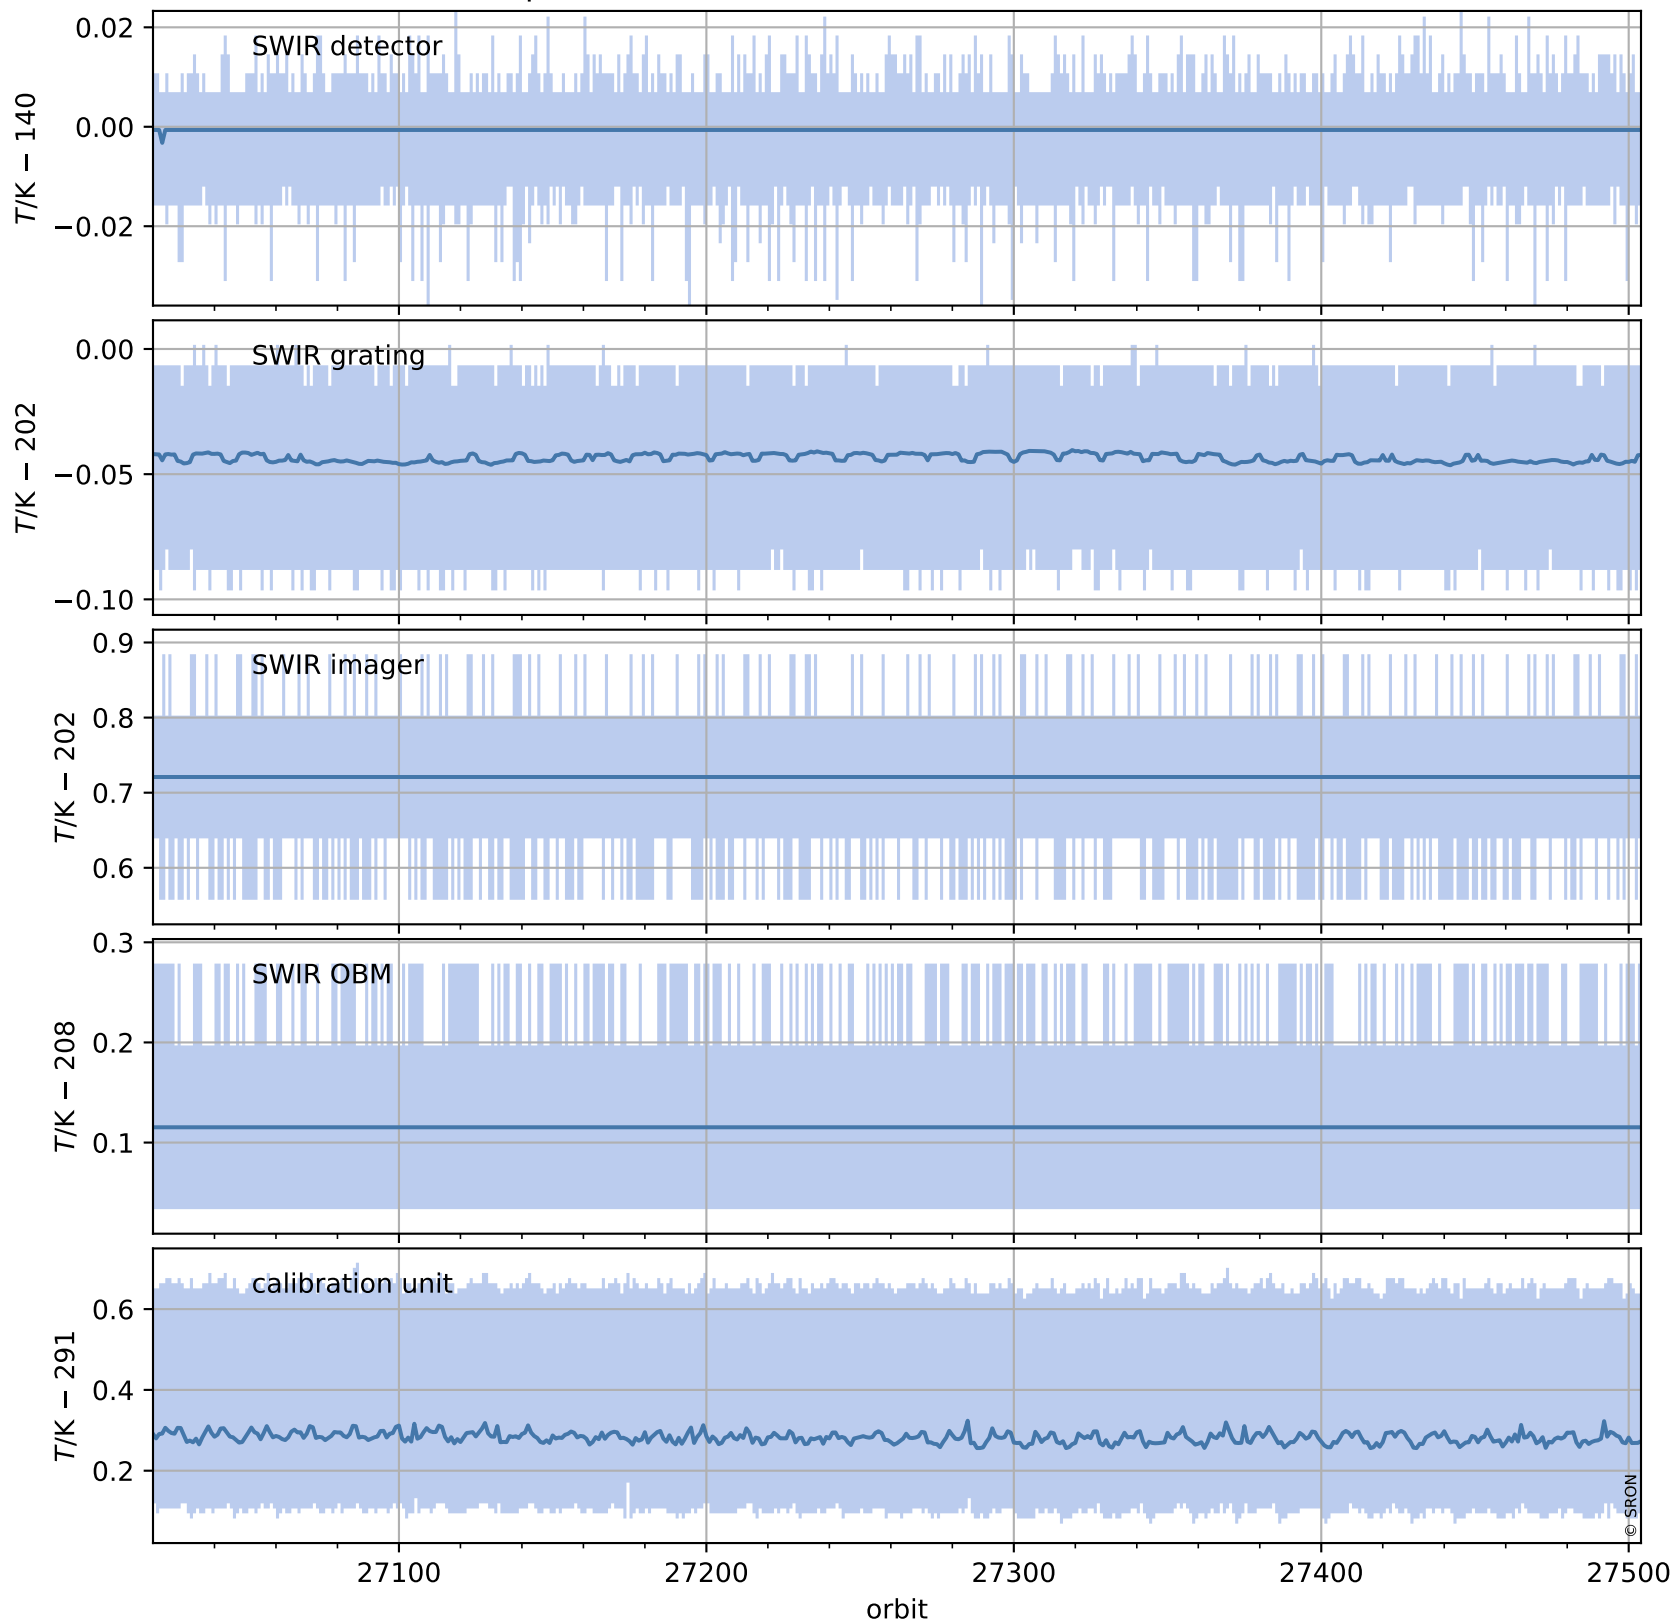

Tropomi SWIR housekeeping data

orbits : [27490, 27504]
coverage : 2023-02-02 / 2023-02-03
created : 2023-08-21T09:37:09

Temperature of sensors relevant for SWIR (one day)

Tropomi SWIR housekeeping data

orbits : [27020, 27504]
coverage : 2022-12-30 / 2023-02-03
created : 2023-08-21T09:37:09

Temperature of sensors relevant for SWIR (last month)

Tropomi SWIR housekeeping data

orbits : [27490, 27504]
coverage : 2023-02-02 / 2023-02-03
created : 2023-08-21T09:37:10

Current and duty cycle of 3 heaters relevant for SWIR (one day)

Tropomi SWIR housekeeping data

orbits : [27020, 27504]
coverage : 2022-12-30 / 2023-02-03
created : 2023-08-21T09:37:10

Current and duty cycle of 3 heaters relevant for SWIR (last month)

Tropomi SWIR housekeeping data

orbits : [27490, 27504]
coverage : 2023-02-02 / 2023-02-03
created : 2023-08-21T09:37:11

Temperature of sensors at the SWIR front-end electronics (one day)

Tropomi SWIR housekeeping data

orbits : [27020, 27504]
coverage : 2022-12-30 / 2023-02-03
created : 2023-08-21T09:37:11