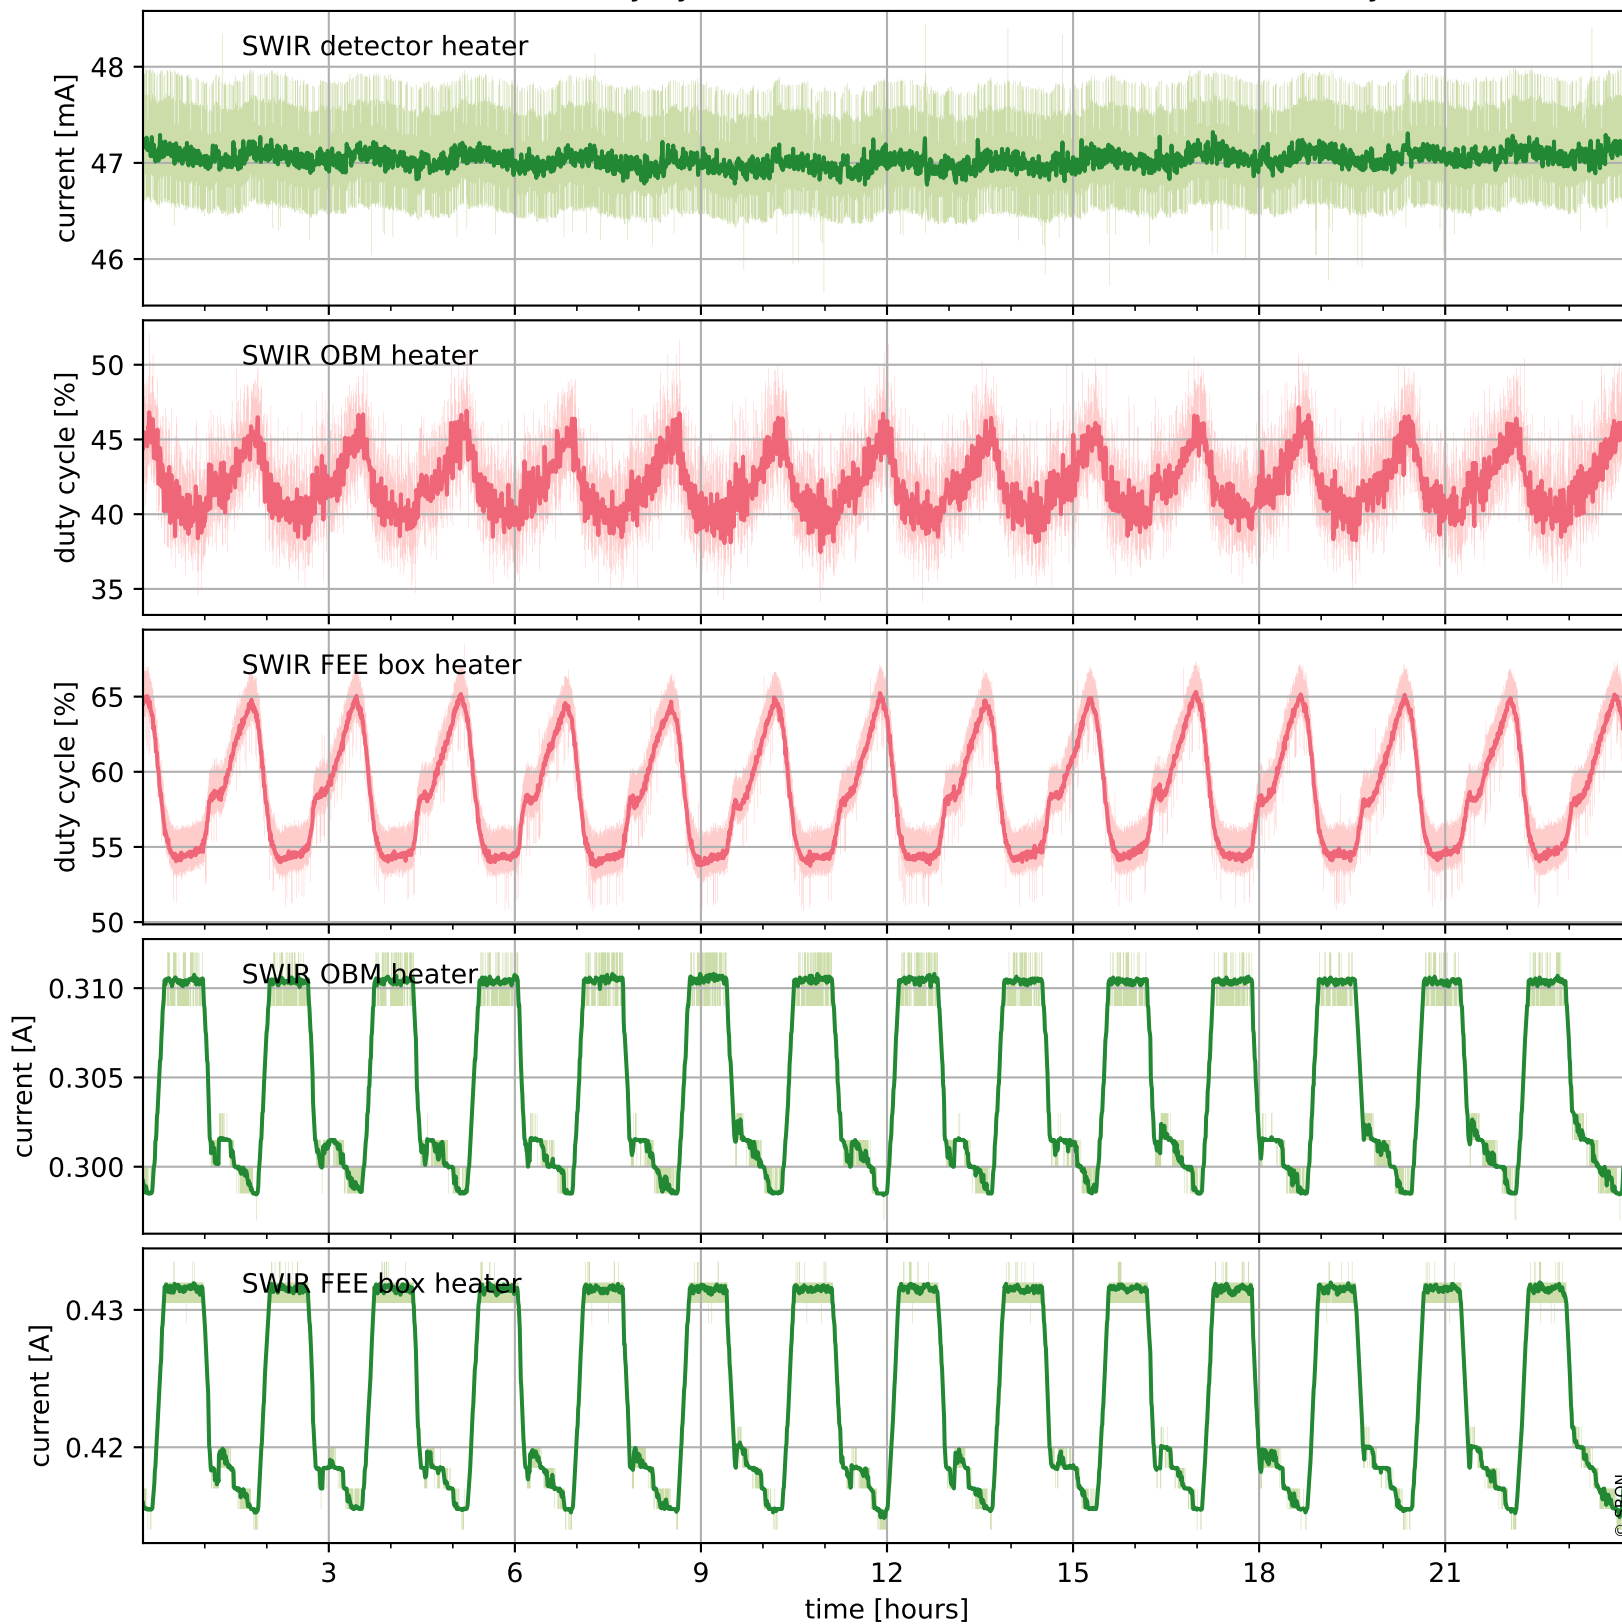

Tropomi SWIR housekeeping data

orbits : [27505, 27518]
coverage : 2023-02-03 / 2023-02-04
created : 2023-08-21T09:37:11

Temperature of sensors relevant for SWIR (one day)

Tropomi SWIR housekeeping data

orbits : [27034, 27518]
coverage : 2022-12-31 / 2023-02-04
created : 2023-08-21T09:37:12

Temperature of sensors relevant for SWIR (last month)

Tropomi SWIR housekeeping data

orbits : [27505, 27518]
coverage : 2023-02-03 / 2023-02-04
created : 2023-08-21T09:37:12

Current and duty cycle of 3 heaters relevant for SWIR (one day)

Tropomi SWIR housekeeping data

orbits : [27034, 27518]
coverage : 2022-12-31 / 2023-02-04
created : 2023-08-21T09:37:13

Current and duty cycle of 3 heaters relevant for SWIR (last month)

Tropomi SWIR housekeeping data

orbits : [27505, 27518]
coverage : 2023-02-03 / 2023-02-04
created : 2023-08-21T09:37:13

Temperature of sensors at the SWIR front-end electronics (one day)

Tropomi SWIR housekeeping data

orbits : [27034, 27518]
coverage : 2022-12-31 / 2023-02-04
created : 2023-08-21T09:37:13