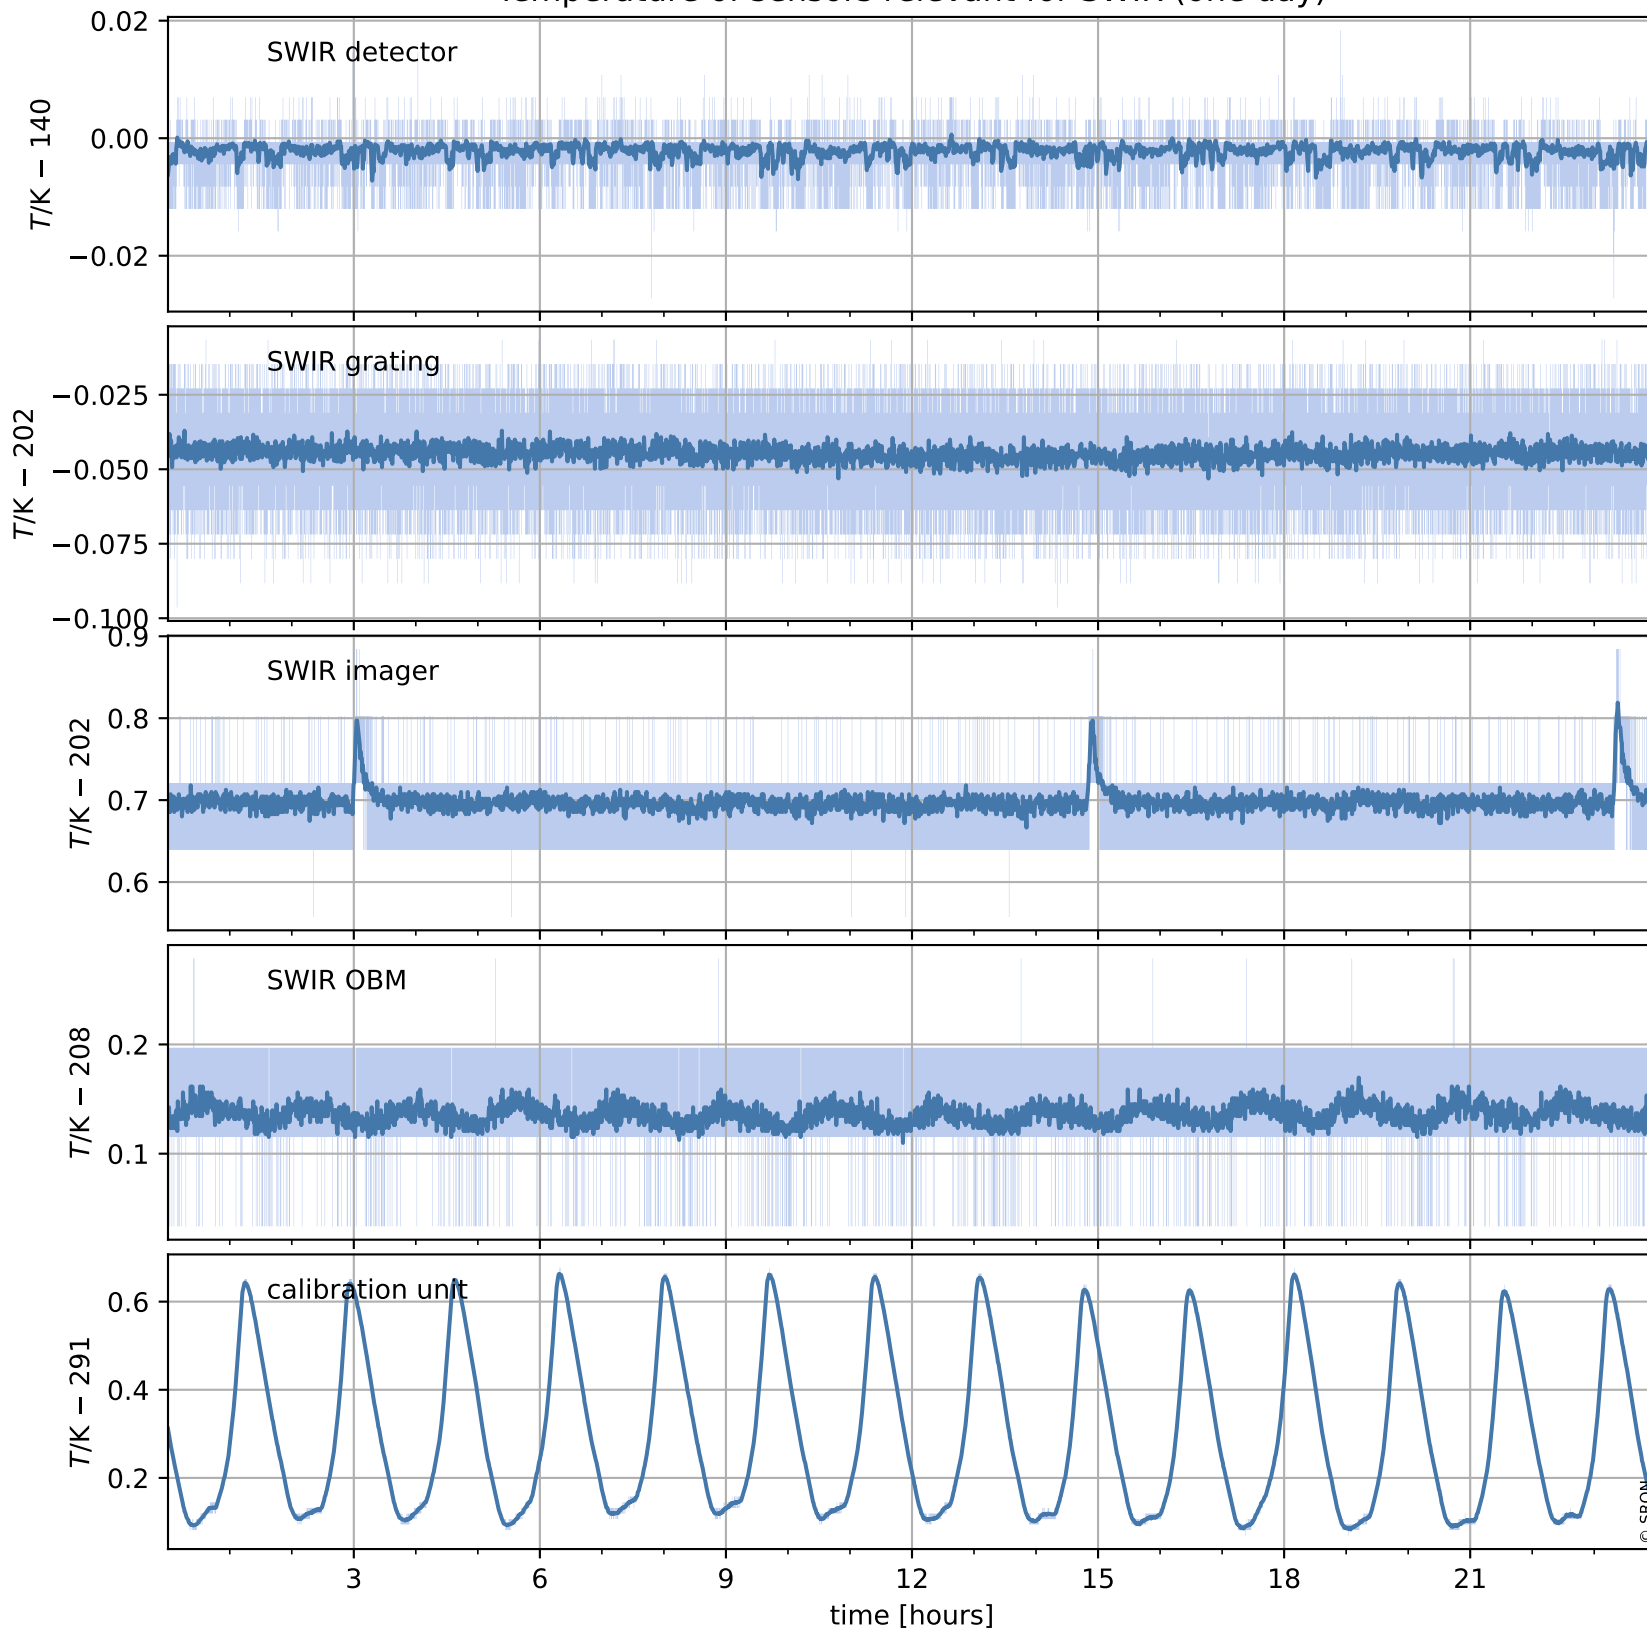

Tropomi SWIR housekeeping data

orbits : [27505, 27518]
coverage : 2023-02-03 / 2023-02-04
created : 2023-08-21T09:37:11

Temperature of sensors relevant for SWIR (one day)

Tropomi SWIR housekeeping data

orbits : [27034, 27518]
coverage : 2022-12-31 / 2023-02-04
created : 2023-08-21T09:37:12

Temperature of sensors relevant for SWIR (last month)

Tropomi SWIR housekeeping data

orbits : [27505, 27518]
coverage : 2023-02-03 / 2023-02-04
created : 2023-08-21T09:37:12

Current and duty cycle of 3 heaters relevant for SWIR (one day)