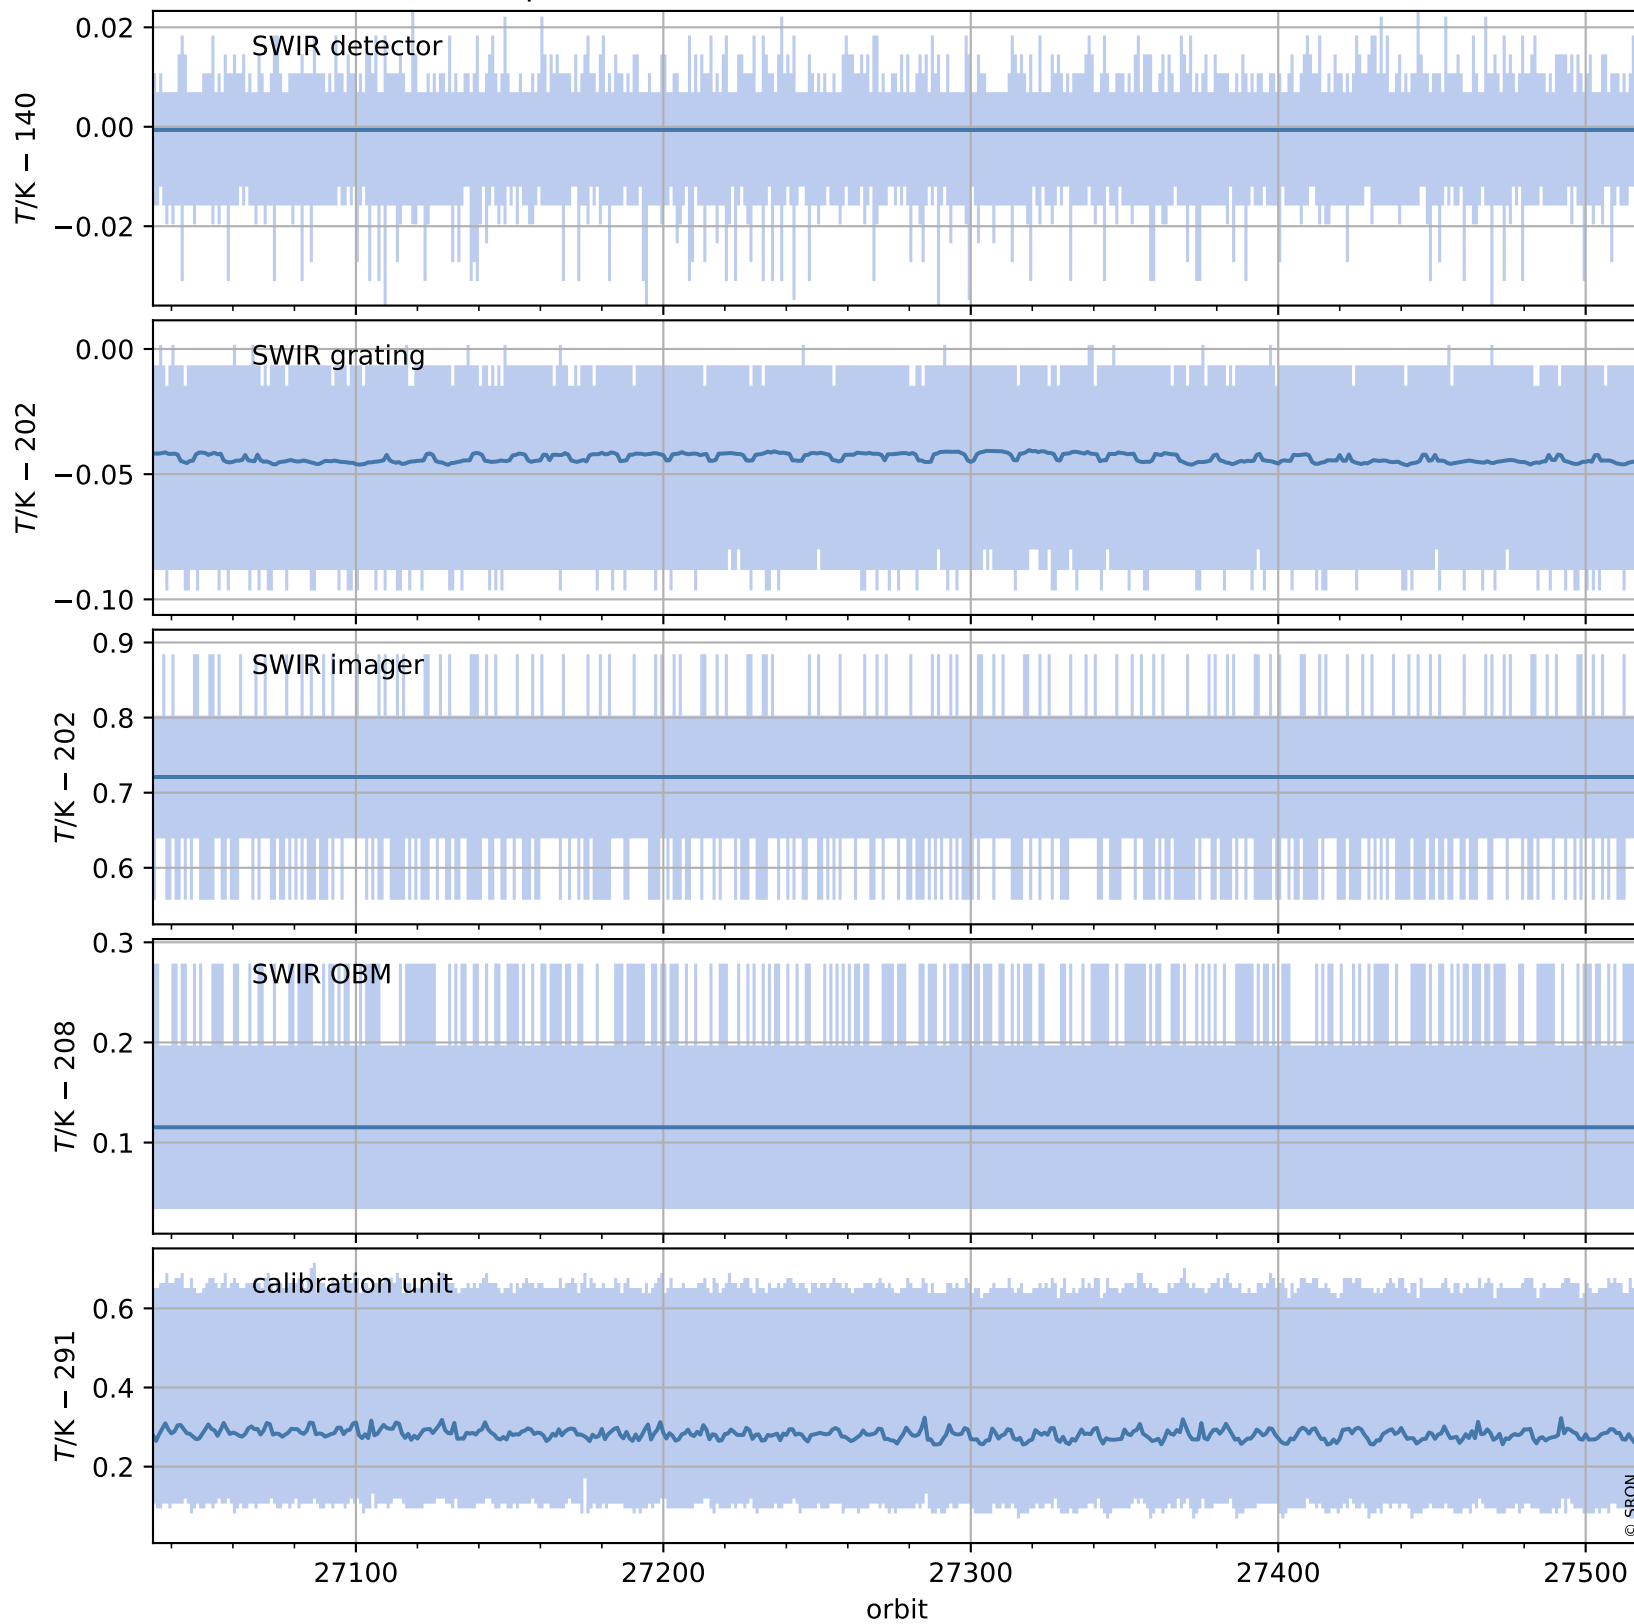

Tropomi SWIR housekeeping data

orbits : [27505, 27518]
coverage : 2023-02-03 / 2023-02-04
created : 2023-08-21T09:37:11

Temperature of sensors relevant for SWIR (one day)

Tropomi SWIR housekeeping data

orbits : [27034, 27518]
coverage : 2022-12-31 / 2023-02-04
created : 2023-08-21T09:37:12

Temperature of sensors relevant for SWIR (last month)

Tropomi SWIR housekeeping data

orbits : [27505, 27518]
coverage : 2023-02-03 / 2023-02-04
created : 2023-08-21T09:37:12

Current and duty cycle of 3 heaters relevant for SWIR (one day)

Tropomi SWIR housekeeping data

orbits : [27034, 27518]
coverage : 2022-12-31 / 2023-02-04
created : 2023-08-21T09:37:13

Current and duty cycle of 3 heaters relevant for SWIR (last month)

Tropomi SWIR housekeeping data

orbits : [27505, 27518]
coverage : 2023-02-03 / 2023-02-04
created : 2023-08-21T09:37:13

Temperature of sensors at the SWIR front-end electronics (one day)

Tropomi SWIR housekeeping data

orbits : [27034, 27518]
coverage : 2022-12-31 / 2023-02-04
created : 2023-08-21T09:37:13