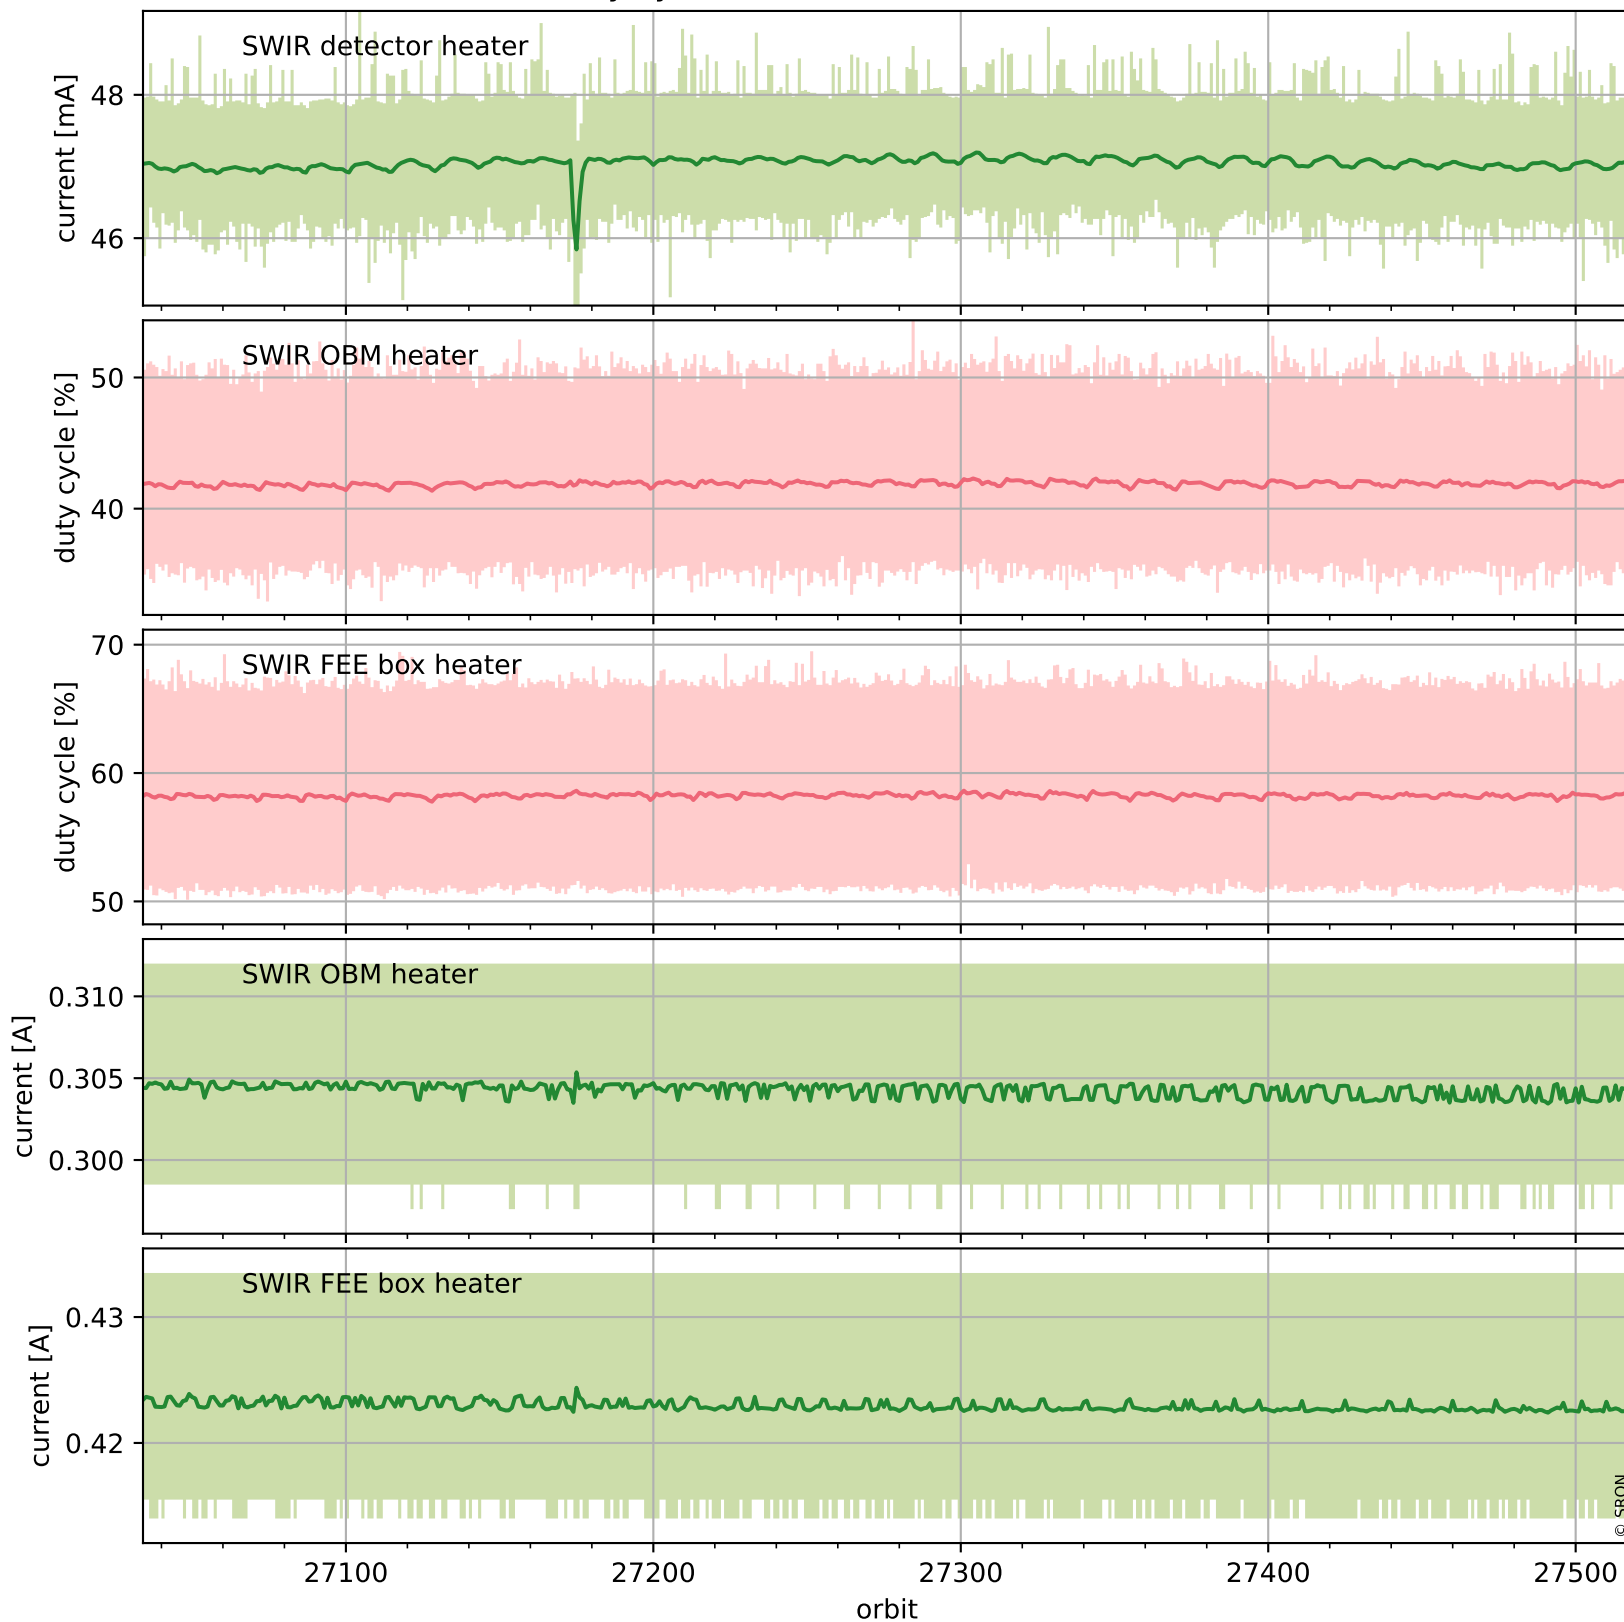

Tropomi SWIR housekeeping data

orbits : [27505, 27518]
coverage : 2023-02-03 / 2023-02-04
created : 2023-08-21T09:37:11

Temperature of sensors relevant for SWIR (one day)

Tropomi SWIR housekeeping data

orbits : [27034, 27518]
coverage : 2022-12-31 / 2023-02-04
created : 2023-08-21T09:37:12

Temperature of sensors relevant for SWIR (last month)

Tropomi SWIR housekeeping data

orbits : [27505, 27518]
coverage : 2023-02-03 / 2023-02-04
created : 2023-08-21T09:37:12

Current and duty cycle of 3 heaters relevant for SWIR (one day)

Tropomi SWIR housekeeping data

orbits : [27034, 27518]
coverage : 2022-12-31 / 2023-02-04
created : 2023-08-21T09:37:13

Current and duty cycle of 3 heaters relevant for SWIR (last month)

Tropomi SWIR housekeeping data

orbits : [27505, 27518]
coverage : 2023-02-03 / 2023-02-04
created : 2023-08-21T09:37:13

Temperature of sensors at the SWIR front-end electronics (one day)

Tropomi SWIR housekeeping data

orbits : [27034, 27518]
coverage : 2022-12-31 / 2023-02-04
created : 2023-08-21T09:37:13