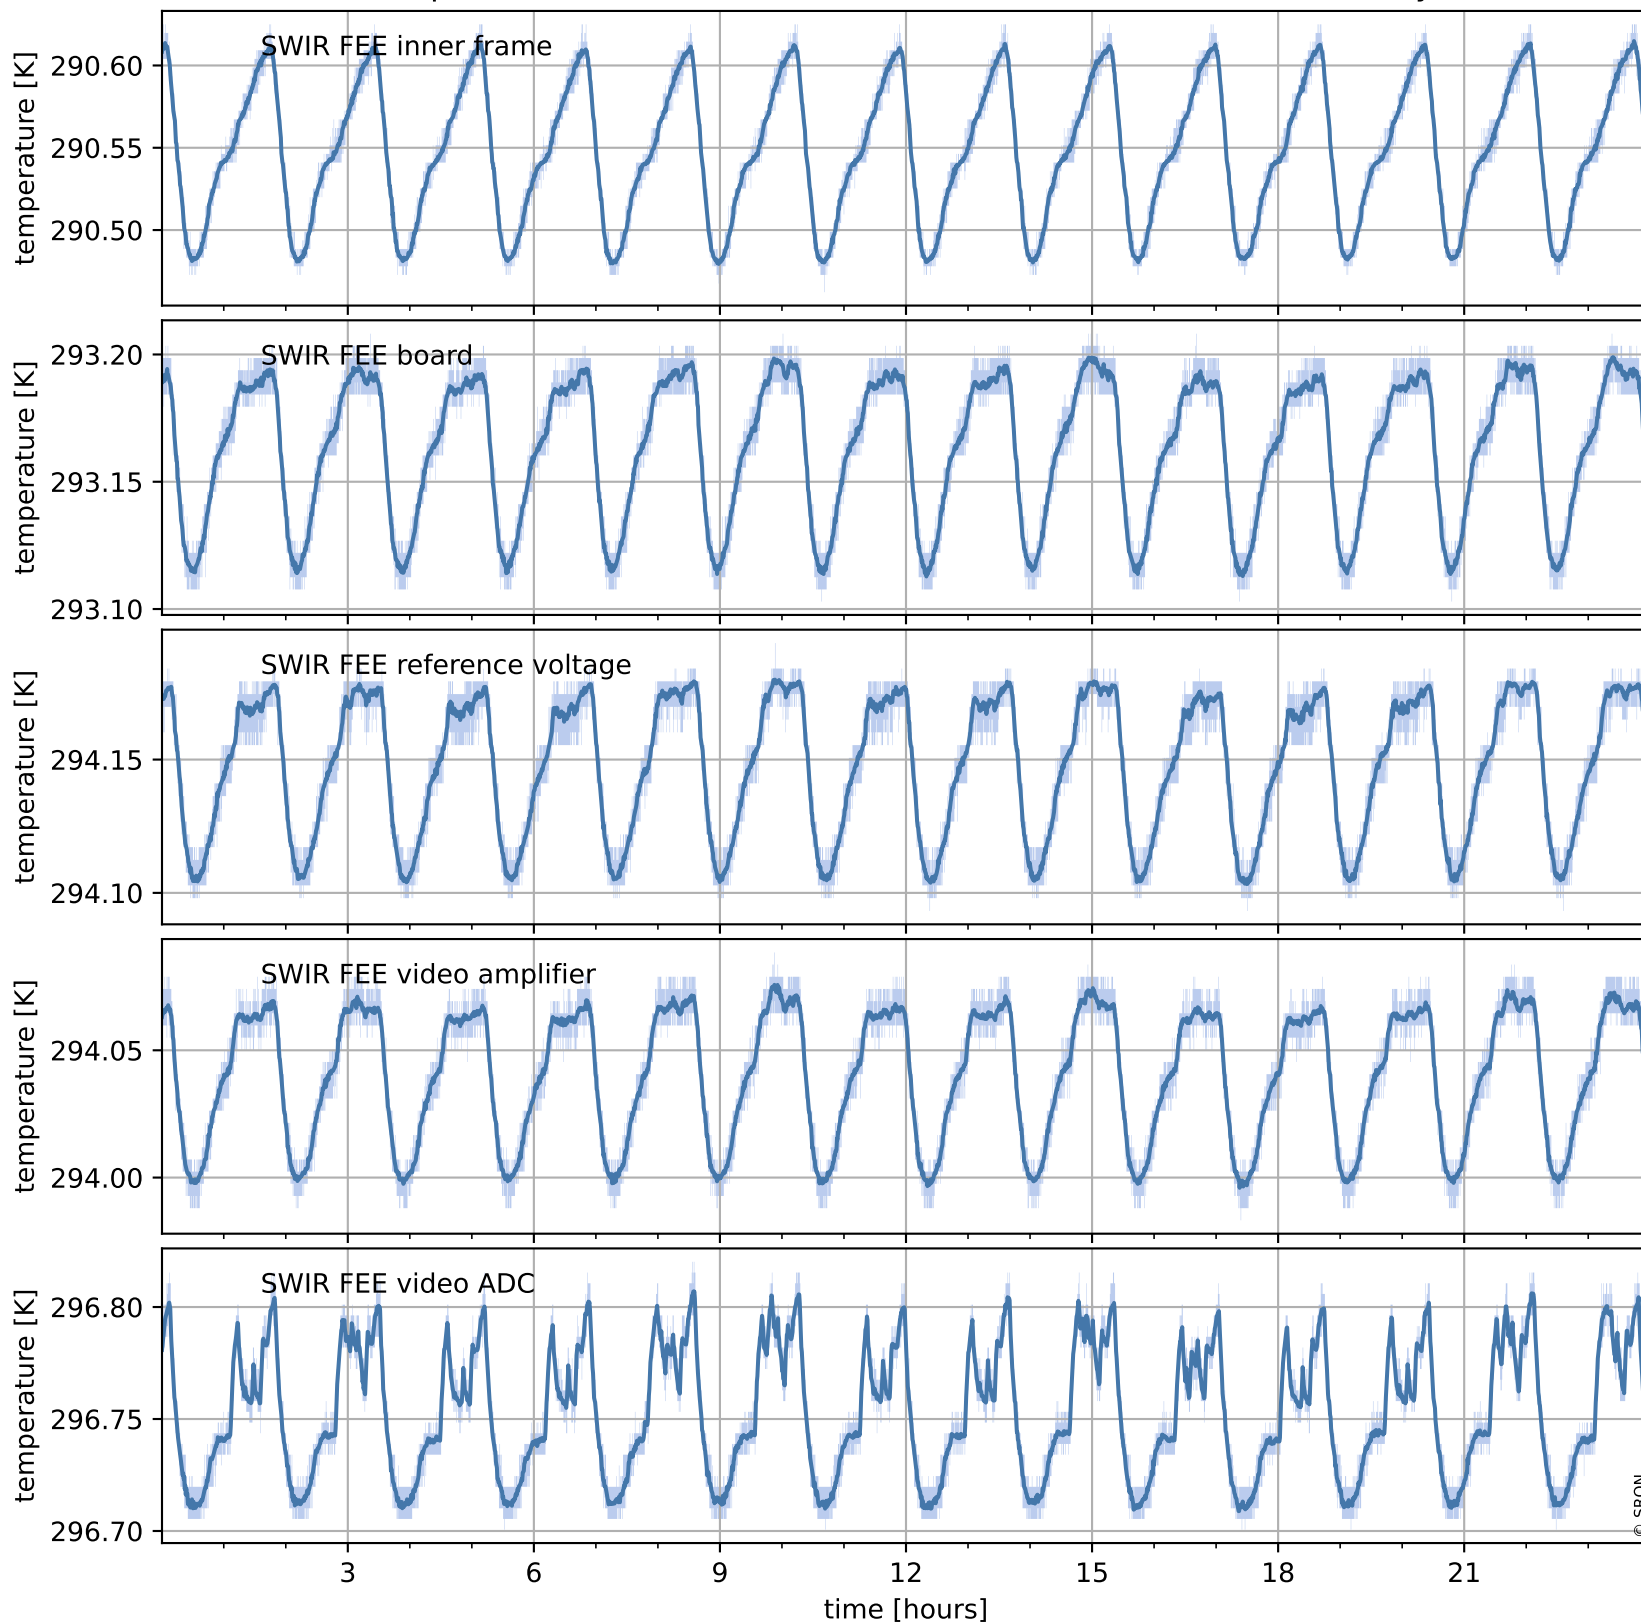

Tropomi SWIR housekeeping data

orbits : [27505, 27518]
coverage : 2023-02-03 / 2023-02-04
created : 2023-08-21T09:37:11

Temperature of sensors relevant for SWIR (one day)

Tropomi SWIR housekeeping data

orbits : [27034, 27518]
coverage : 2022-12-31 / 2023-02-04
created : 2023-08-21T09:37:12

Temperature of sensors relevant for SWIR (last month)

Tropomi SWIR housekeeping data

orbits : [27505, 27518]
coverage : 2023-02-03 / 2023-02-04
created : 2023-08-21T09:37:12

Current and duty cycle of 3 heaters relevant for SWIR (one day)

Tropomi SWIR housekeeping data

orbits : [27034, 27518]
coverage : 2022-12-31 / 2023-02-04
created : 2023-08-21T09:37:13

Current and duty cycle of 3 heaters relevant for SWIR (last month)

Tropomi SWIR housekeeping data

orbits : [27505, 27518]
coverage : 2023-02-03 / 2023-02-04
created : 2023-08-21T09:37:13

Temperature of sensors at the SWIR front-end electronics (one day)

Tropomi SWIR housekeeping data

orbits : [27034, 27518]
coverage : 2022-12-31 / 2023-02-04
created : 2023-08-21T09:37:13