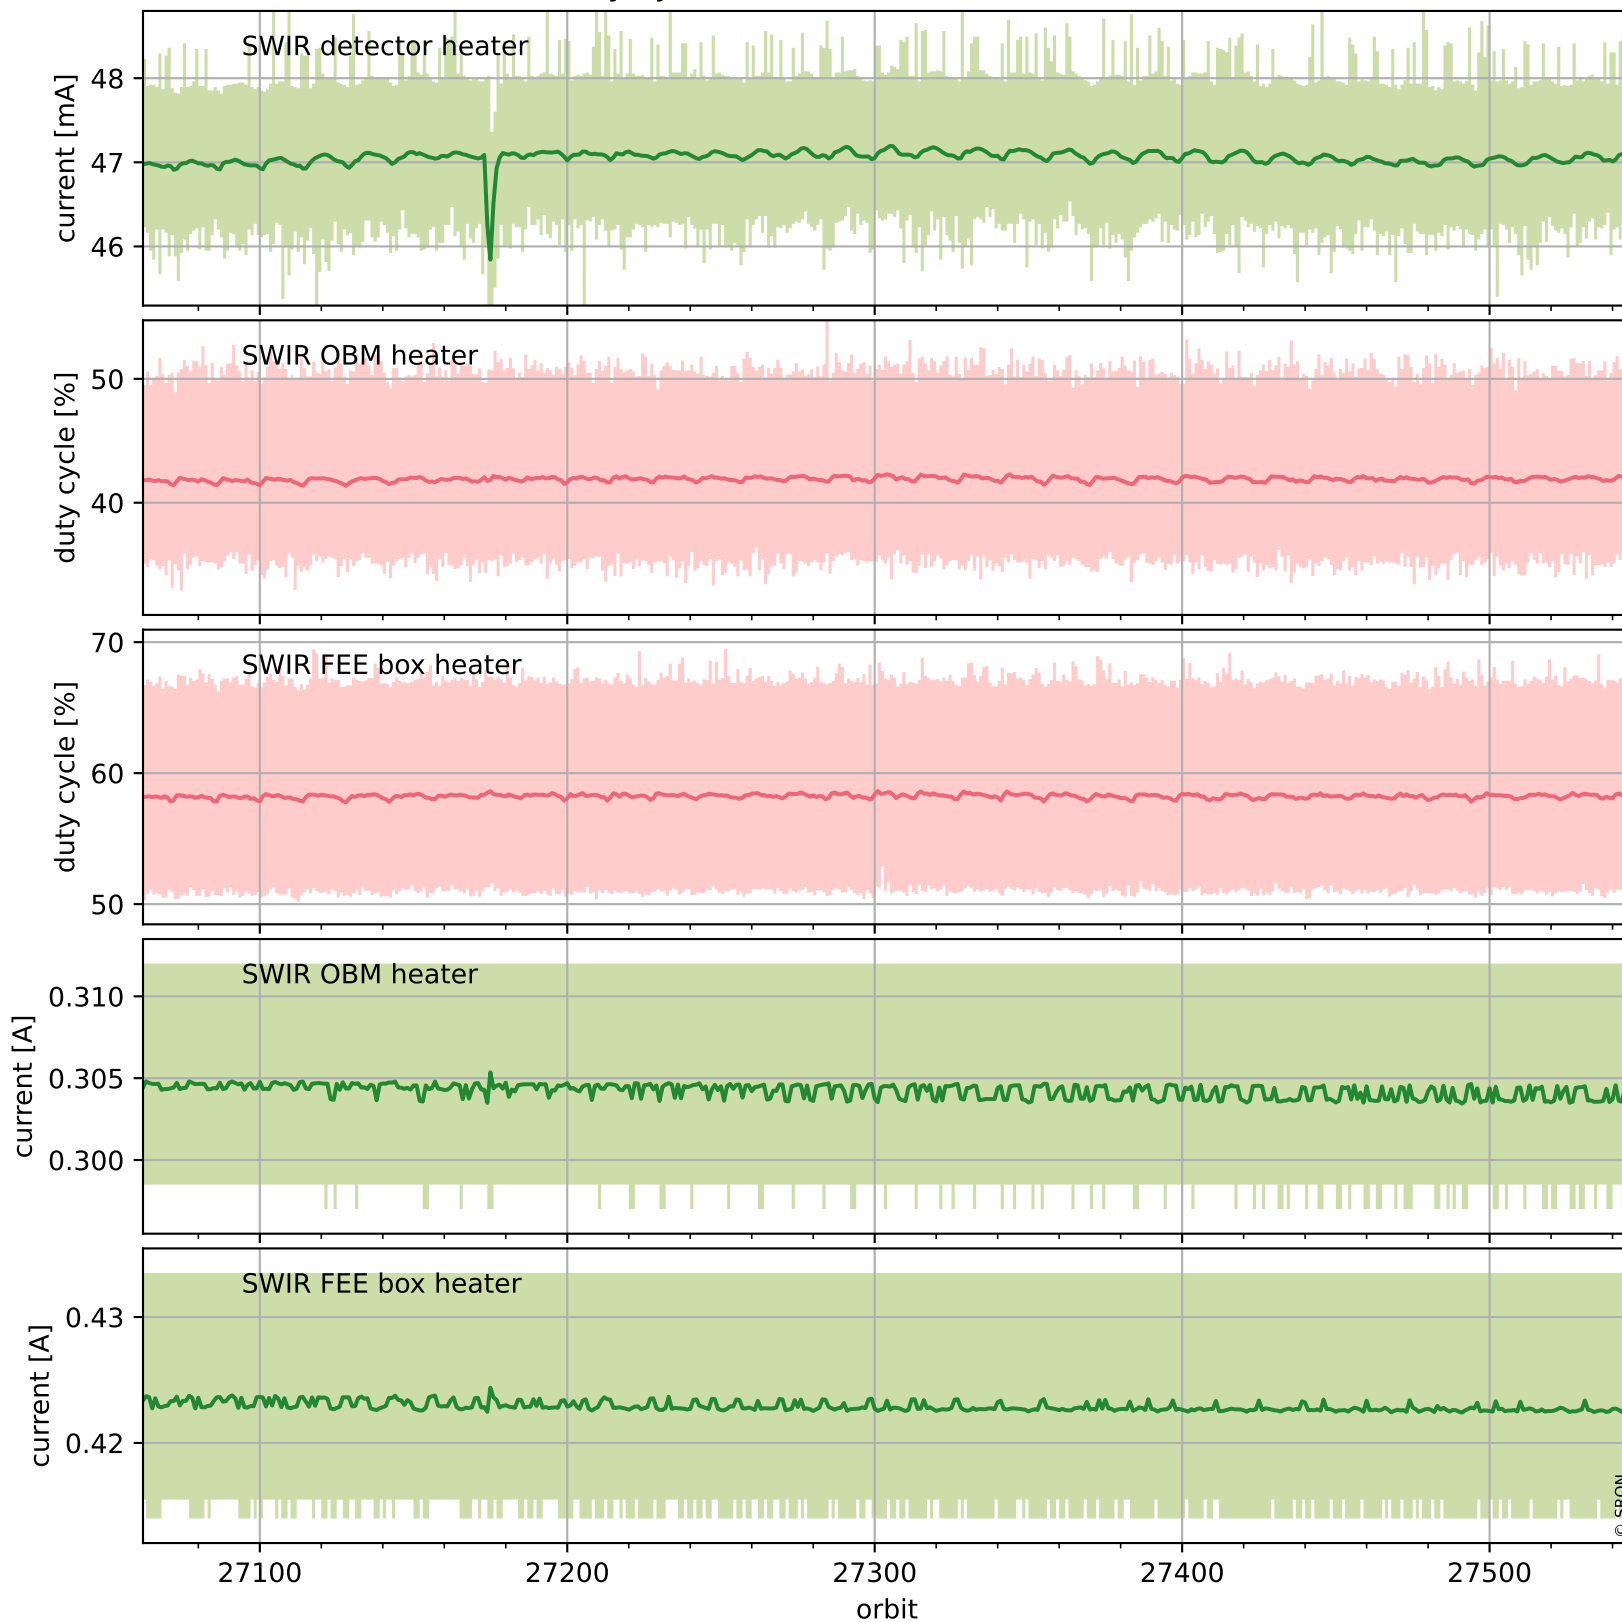

Tropomi SWIR housekeeping data

orbits : [27533, 27546]
coverage : 2023-02-05 / 2023-02-06
created : 2023-08-21T09:37:16

Temperature of sensors relevant for SWIR (one day)

Tropomi SWIR housekeeping data

orbits : [27062, 27546]
coverage : 2023-01-02 / 2023-02-06
created : 2023-08-21T09:37:16

Temperature of sensors relevant for SWIR (last month)

Tropomi SWIR housekeeping data

orbits : [27533, 27546]
coverage : 2023-02-05 / 2023-02-06
created : 2023-08-21T09:37:17

Current and duty cycle of 3 heaters relevant for SWIR (one day)

Tropomi SWIR housekeeping data

orbits : [27062, 27546]
coverage : 2023-01-02 / 2023-02-06
created : 2023-08-21T09:37:17

Current and duty cycle of 3 heaters relevant for SWIR (last month)

Tropomi SWIR housekeeping data

orbits : [27533, 27546]
coverage : 2023-02-05 / 2023-02-06
created : 2023-08-21T09:37:18

Temperature of sensors at the SWIR front-end electronics (one day)

Tropomi SWIR housekeeping data

orbits : [27062, 27546]
coverage : 2023-01-02 / 2023-02-06
created : 2023-08-21T09:37:18