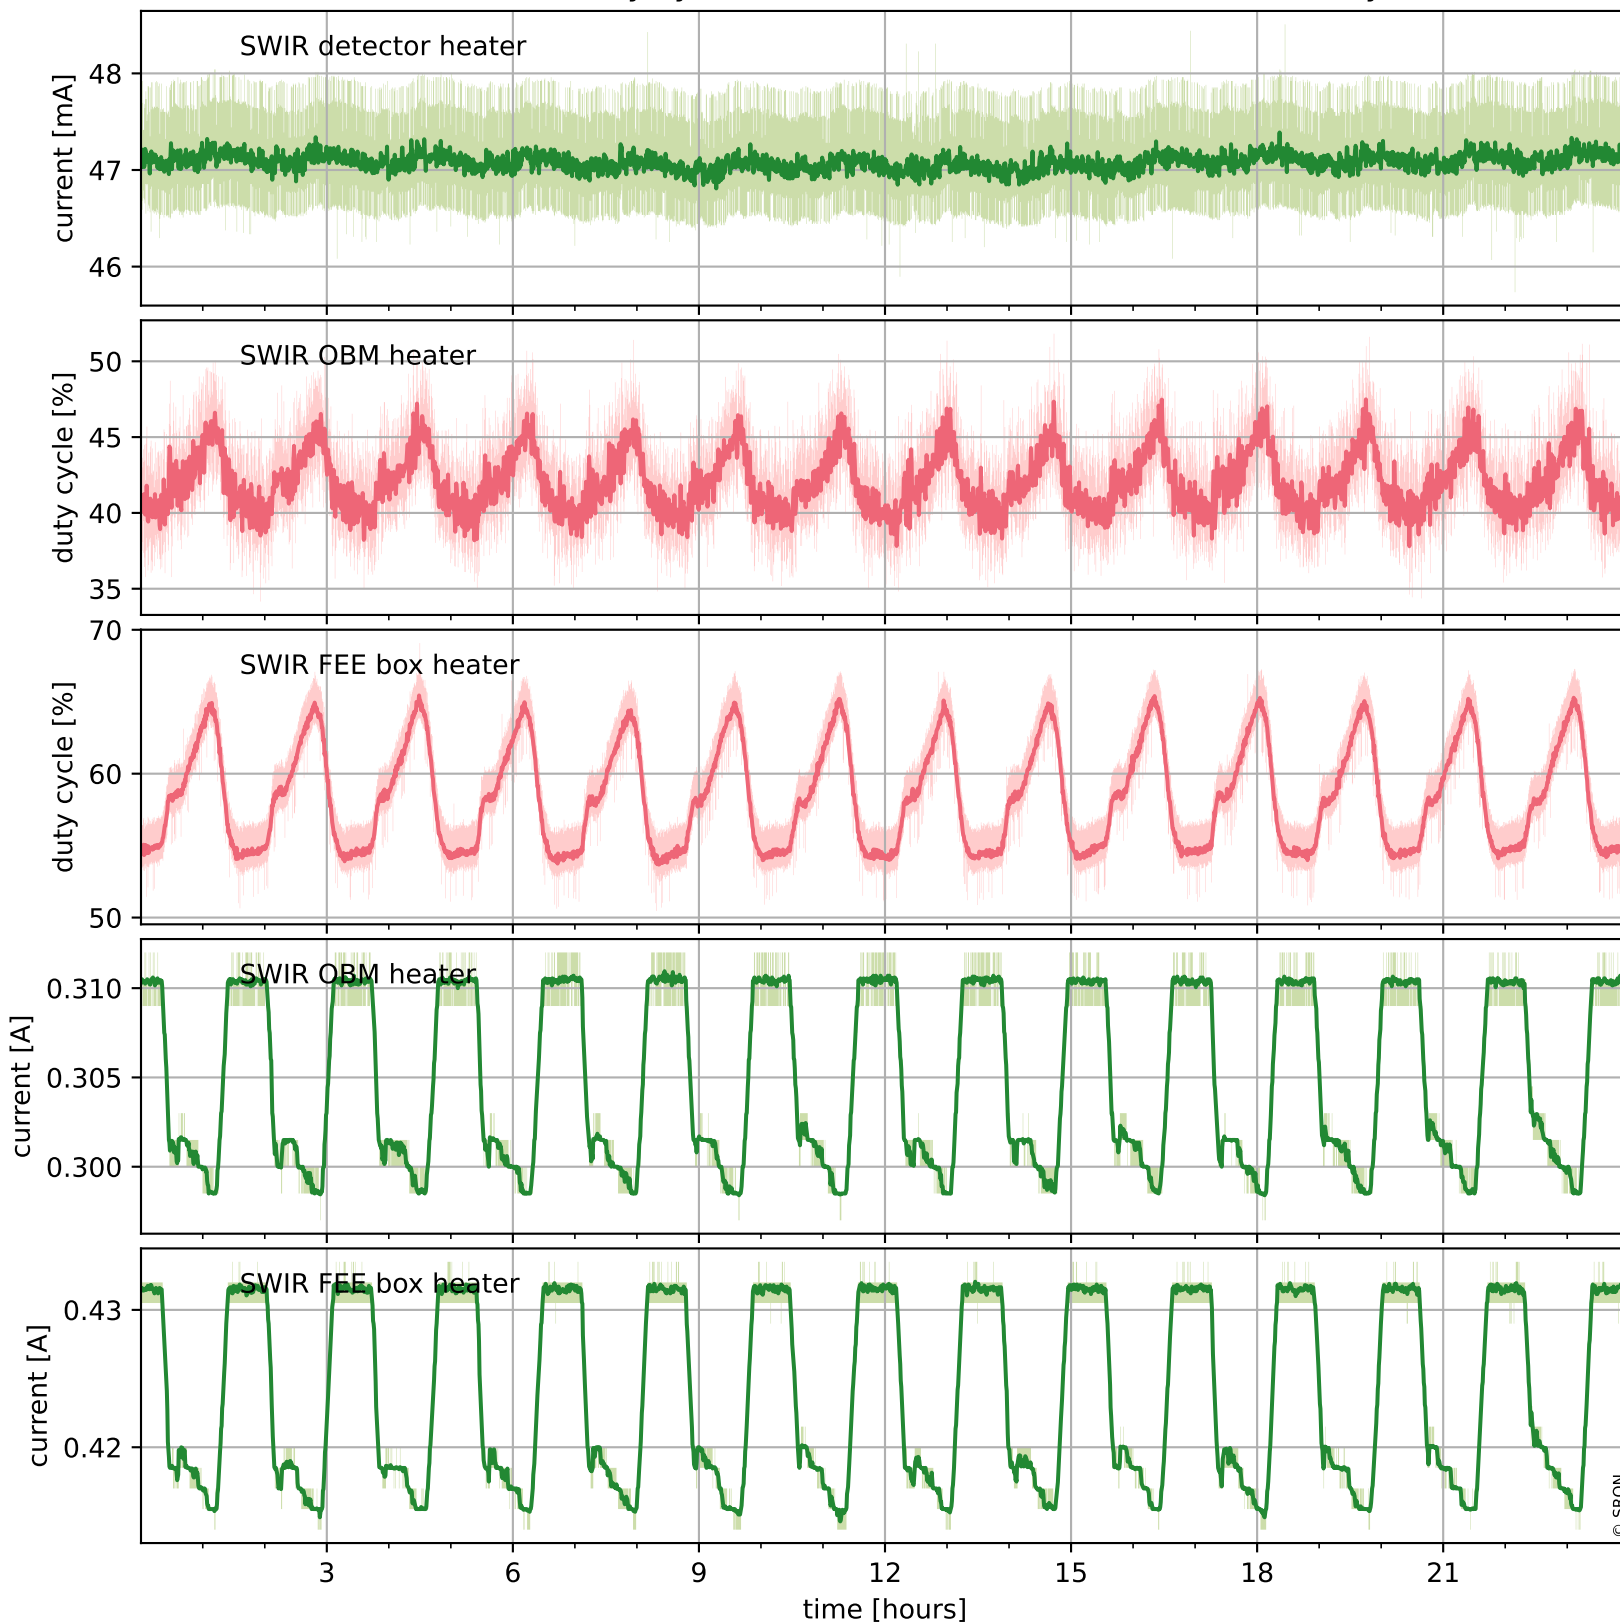

Tropomi SWIR housekeeping data

orbits : [27533, 27546]
coverage : 2023-02-05 / 2023-02-06
created : 2023-08-21T09:37:16

Temperature of sensors relevant for SWIR (one day)

Tropomi SWIR housekeeping data

orbits : [27062, 27546]
coverage : 2023-01-02 / 2023-02-06
created : 2023-08-21T09:37:16

Temperature of sensors relevant for SWIR (last month)

Tropomi SWIR housekeeping data

orbits : [27533, 27546]
coverage : 2023-02-05 / 2023-02-06
created : 2023-08-21T09:37:17

Current and duty cycle of 3 heaters relevant for SWIR (one day)

Tropomi SWIR housekeeping data

orbits : [27062, 27546]
coverage : 2023-01-02 / 2023-02-06
created : 2023-08-21T09:37:17

Current and duty cycle of 3 heaters relevant for SWIR (last month)

Tropomi SWIR housekeeping data

orbits : [27533, 27546]
coverage : 2023-02-05 / 2023-02-06
created : 2023-08-21T09:37:18

Temperature of sensors at the SWIR front-end electronics (one day)

Tropomi SWIR housekeeping data

orbits : [27062, 27546]
coverage : 2023-01-02 / 2023-02-06
created : 2023-08-21T09:37:18