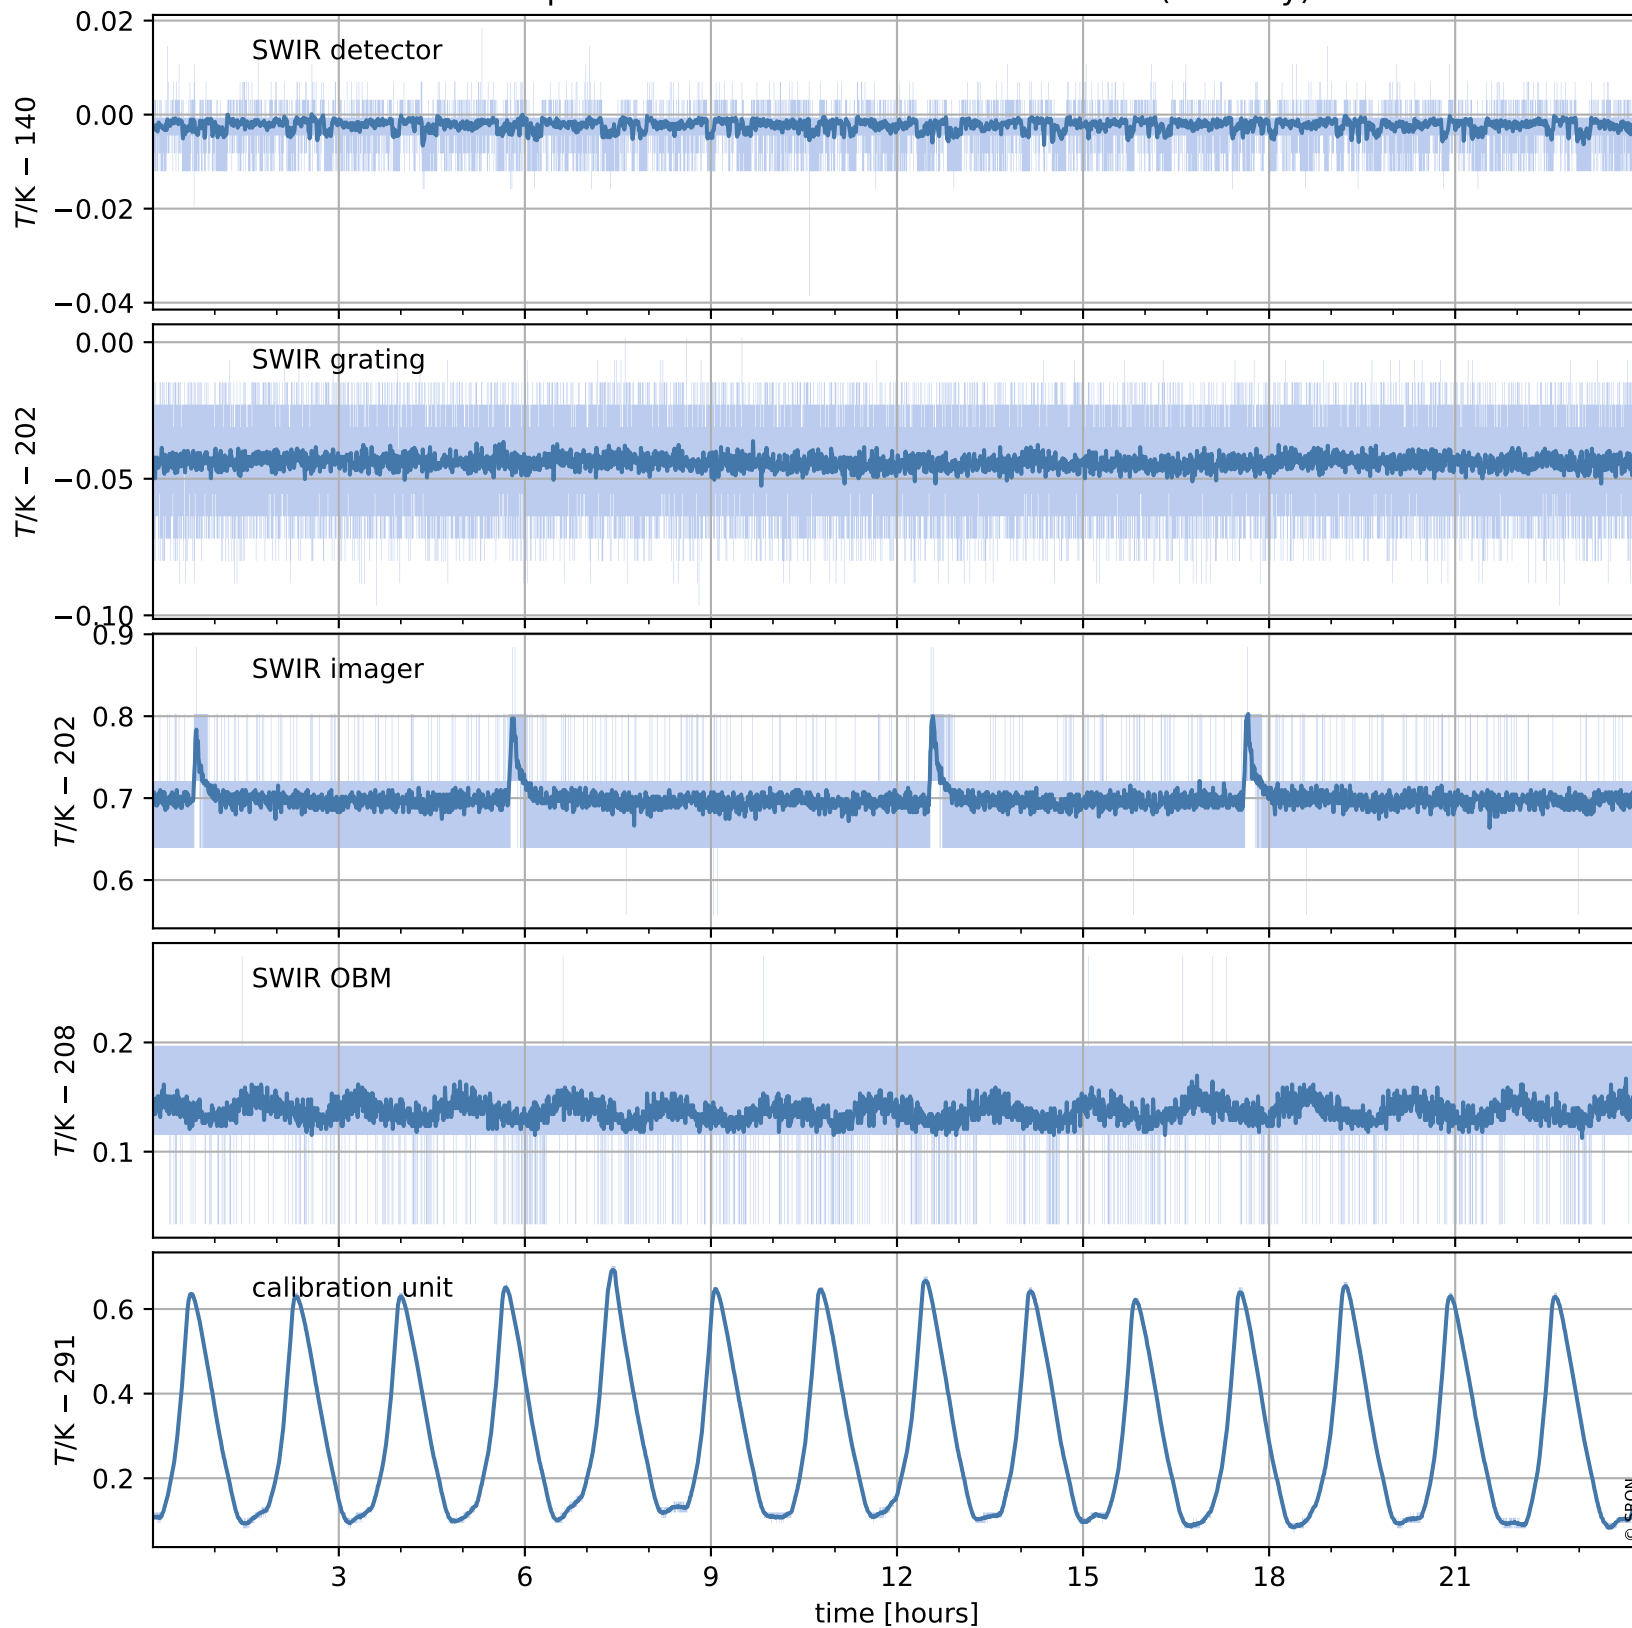

Tropomi SWIR housekeeping data

orbits : [27533, 27546]
coverage : 2023-02-05 / 2023-02-06
created : 2023-08-21T09:37:16

Temperature of sensors relevant for SWIR (one day)

Tropomi SWIR housekeeping data

orbits : [27062, 27546]
coverage : 2023-01-02 / 2023-02-06
created : 2023-08-21T09:37:16

Temperature of sensors relevant for SWIR (last month)

Tropomi SWIR housekeeping data

orbits : [27533, 27546]
coverage : 2023-02-05 / 2023-02-06
created : 2023-08-21T09:37:17

Current and duty cycle of 3 heaters relevant for SWIR (one day)

Tropomi SWIR housekeeping data

orbits : [27062, 27546]
coverage : 2023-01-02 / 2023-02-06
created : 2023-08-21T09:37:17

Current and duty cycle of 3 heaters relevant for SWIR (last month)

Tropomi SWIR housekeeping data