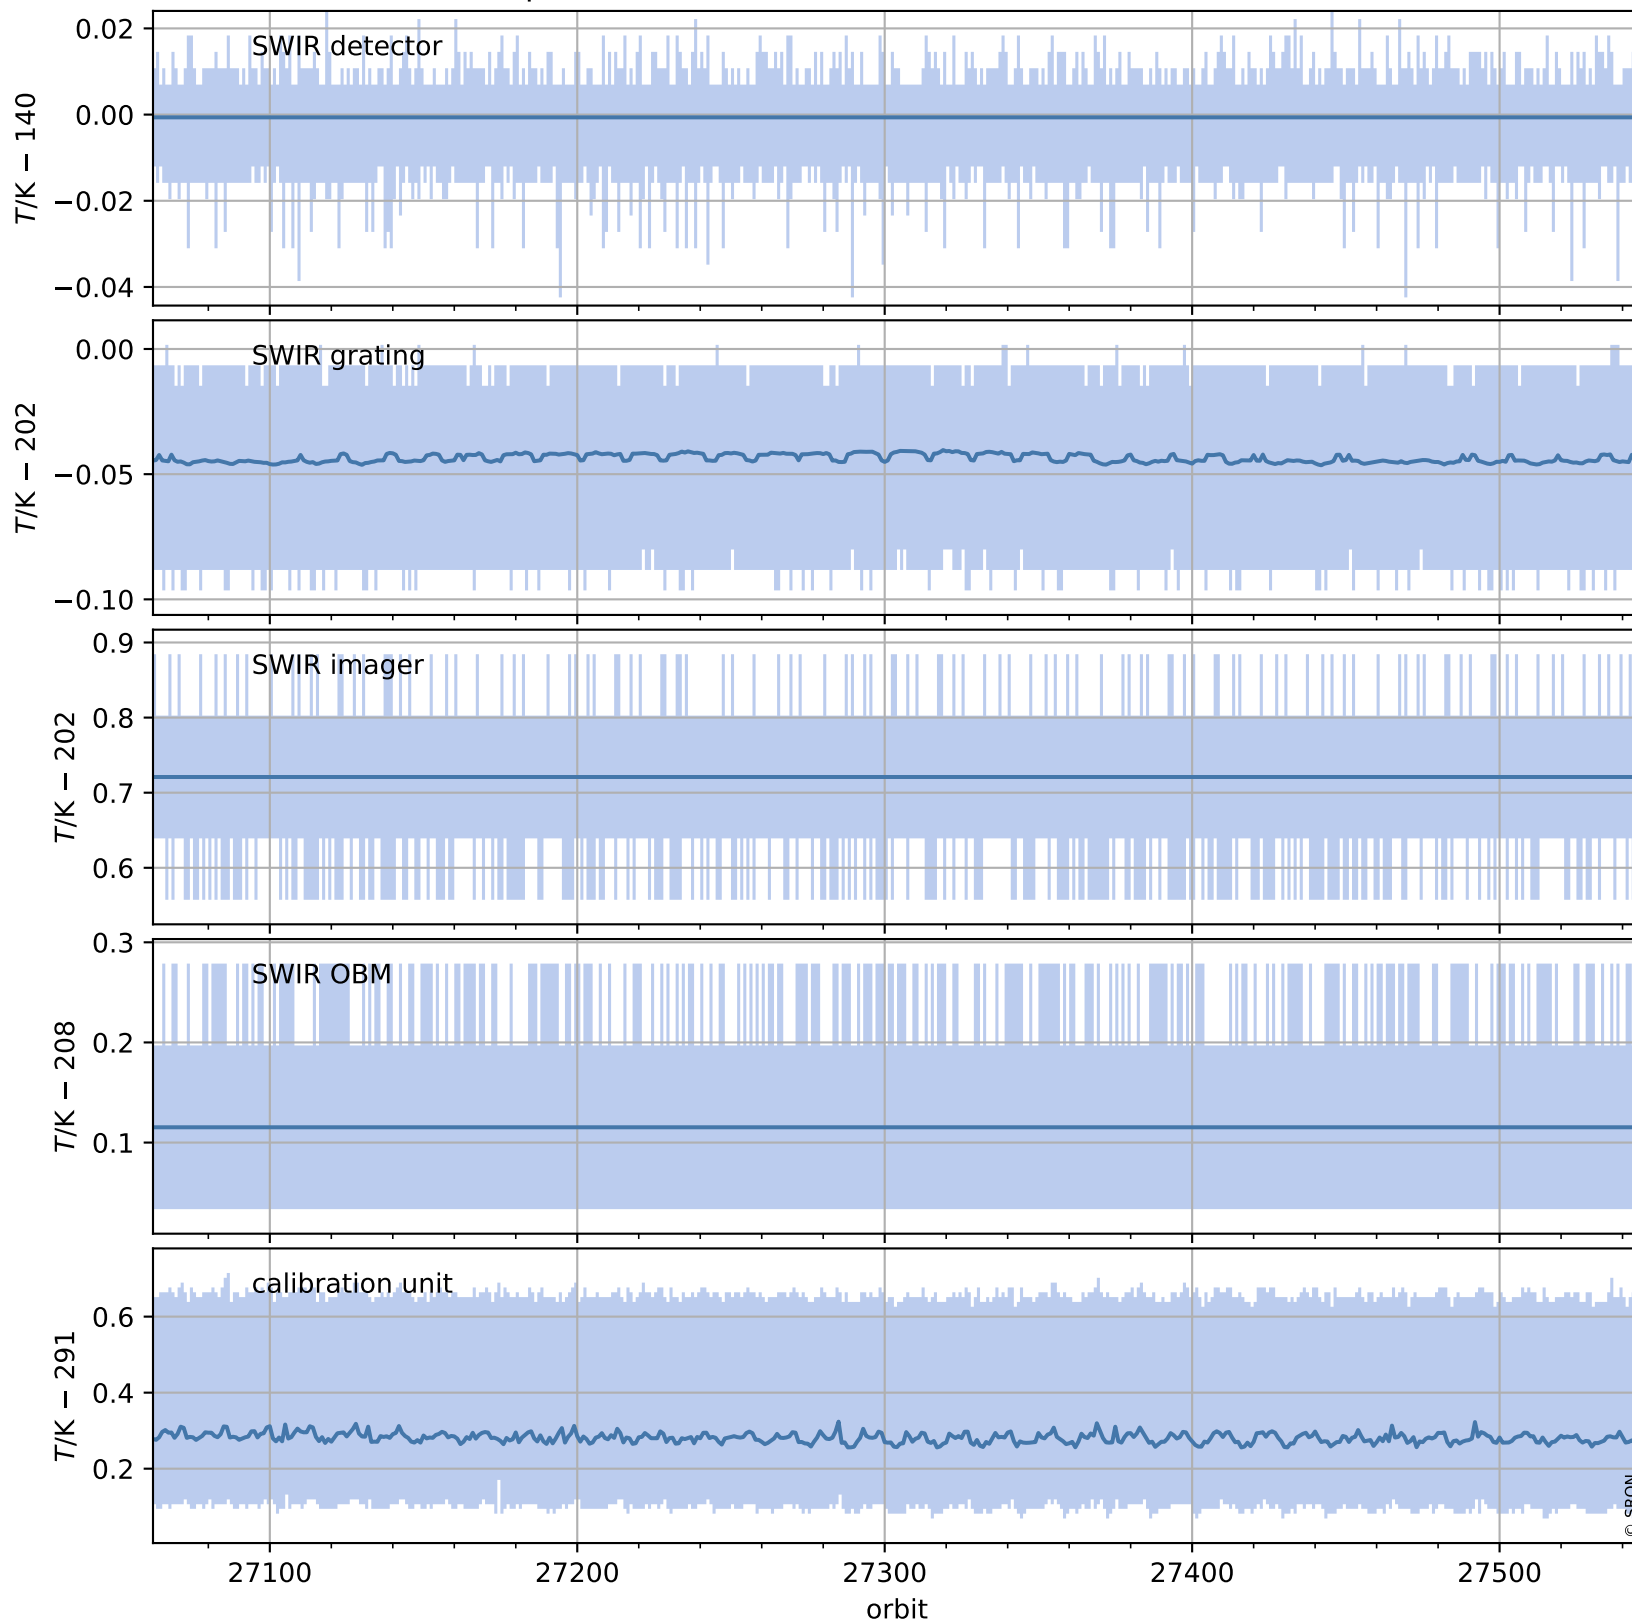

Tropomi SWIR housekeeping data

orbits : [27533, 27546]
coverage : 2023-02-05 / 2023-02-06
created : 2023-08-21T09:37:16

Temperature of sensors relevant for SWIR (one day)

Tropomi SWIR housekeeping data

orbits : [27062, 27546]
coverage : 2023-01-02 / 2023-02-06
created : 2023-08-21T09:37:16

Temperature of sensors relevant for SWIR (last month)

Tropomi SWIR housekeeping data

orbits : [27533, 27546]
coverage : 2023-02-05 / 2023-02-06
created : 2023-08-21T09:37:17

Current and duty cycle of 3 heaters relevant for SWIR (one day)

Tropomi SWIR housekeeping data

orbits : [27062, 27546]
coverage : 2023-01-02 / 2023-02-06
created : 2023-08-21T09:37:17

Current and duty cycle of 3 heaters relevant for SWIR (last month)

Tropomi SWIR housekeeping data

orbits : [27533, 27546]
coverage : 2023-02-05 / 2023-02-06
created : 2023-08-21T09:37:18

Temperature of sensors at the SWIR front-end electronics (one day)

Tropomi SWIR housekeeping data

orbits : [27062, 27546]
coverage : 2023-01-02 / 2023-02-06
created : 2023-08-21T09:37:18