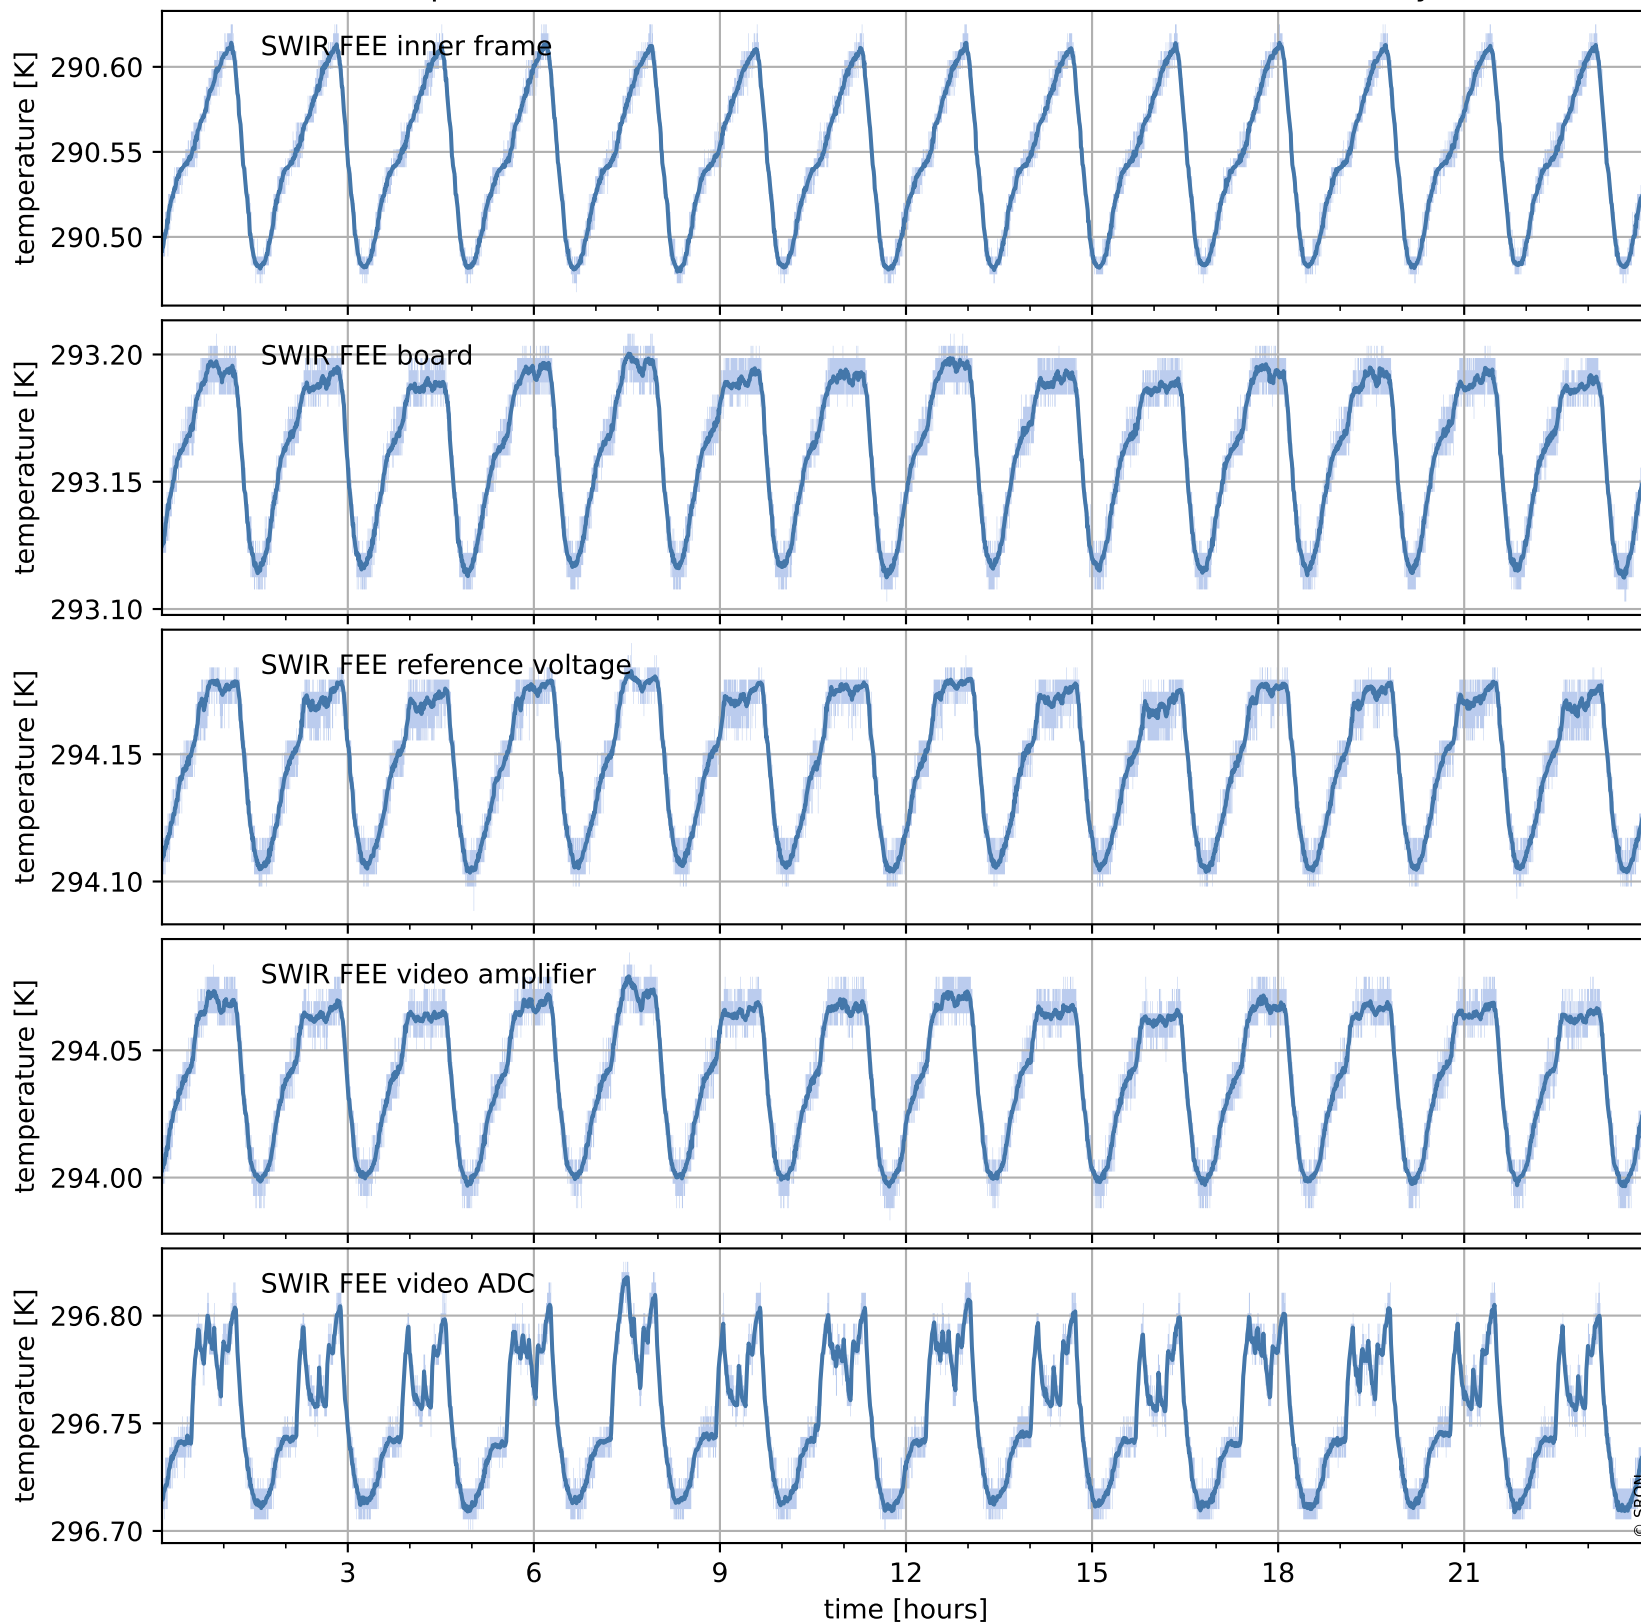

Tropomi SWIR housekeeping data

orbits : [27533, 27546]
coverage : 2023-02-05 / 2023-02-06
created : 2023-08-21T09:37:16

Temperature of sensors relevant for SWIR (one day)

Tropomi SWIR housekeeping data

orbits : [27062, 27546]
coverage : 2023-01-02 / 2023-02-06
created : 2023-08-21T09:37:16

Temperature of sensors relevant for SWIR (last month)

Tropomi SWIR housekeeping data

orbits : [27533, 27546]
coverage : 2023-02-05 / 2023-02-06
created : 2023-08-21T09:37:17

Current and duty cycle of 3 heaters relevant for SWIR (one day)

Tropomi SWIR housekeeping data

orbits : [27062, 27546]
coverage : 2023-01-02 / 2023-02-06
created : 2023-08-21T09:37:17

Current and duty cycle of 3 heaters relevant for SWIR (last month)

Tropomi SWIR housekeeping data

orbits : [27533, 27546]
coverage : 2023-02-05 / 2023-02-06
created : 2023-08-21T09:37:18

Temperature of sensors at the SWIR front-end electronics (one day)

Tropomi SWIR housekeeping data

orbits : [27062, 27546]
coverage : 2023-01-02 / 2023-02-06
created : 2023-08-21T09:37:18