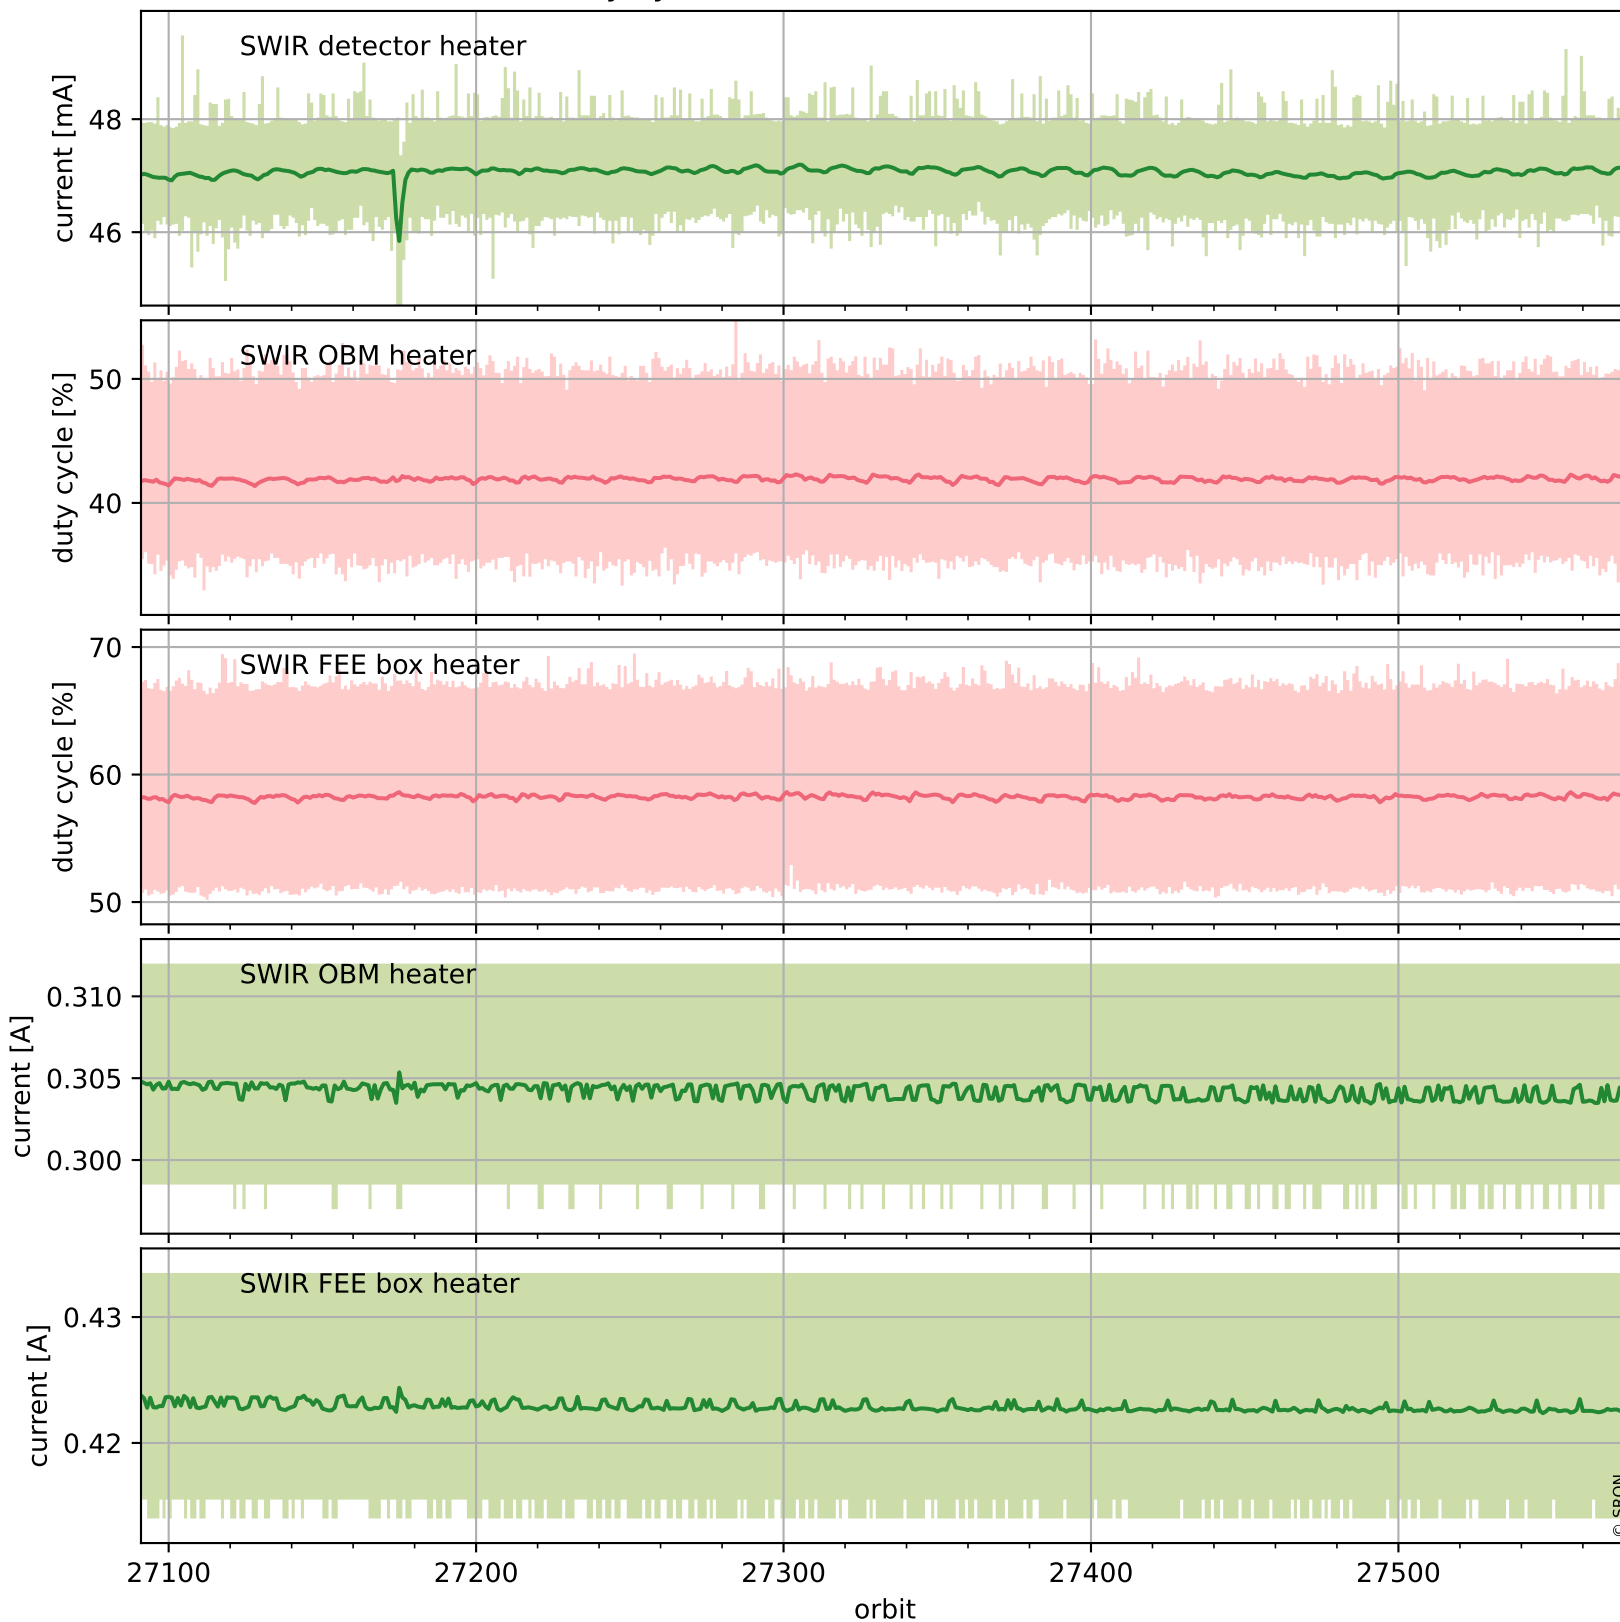

Tropomi SWIR housekeeping data

orbits : [27091, 27575]
coverage : 2023-01-04 / 2023-02-08
created : 2023-08-21T09:37:22

Current and duty cycle of 3 heaters relevant for SWIR (last month)