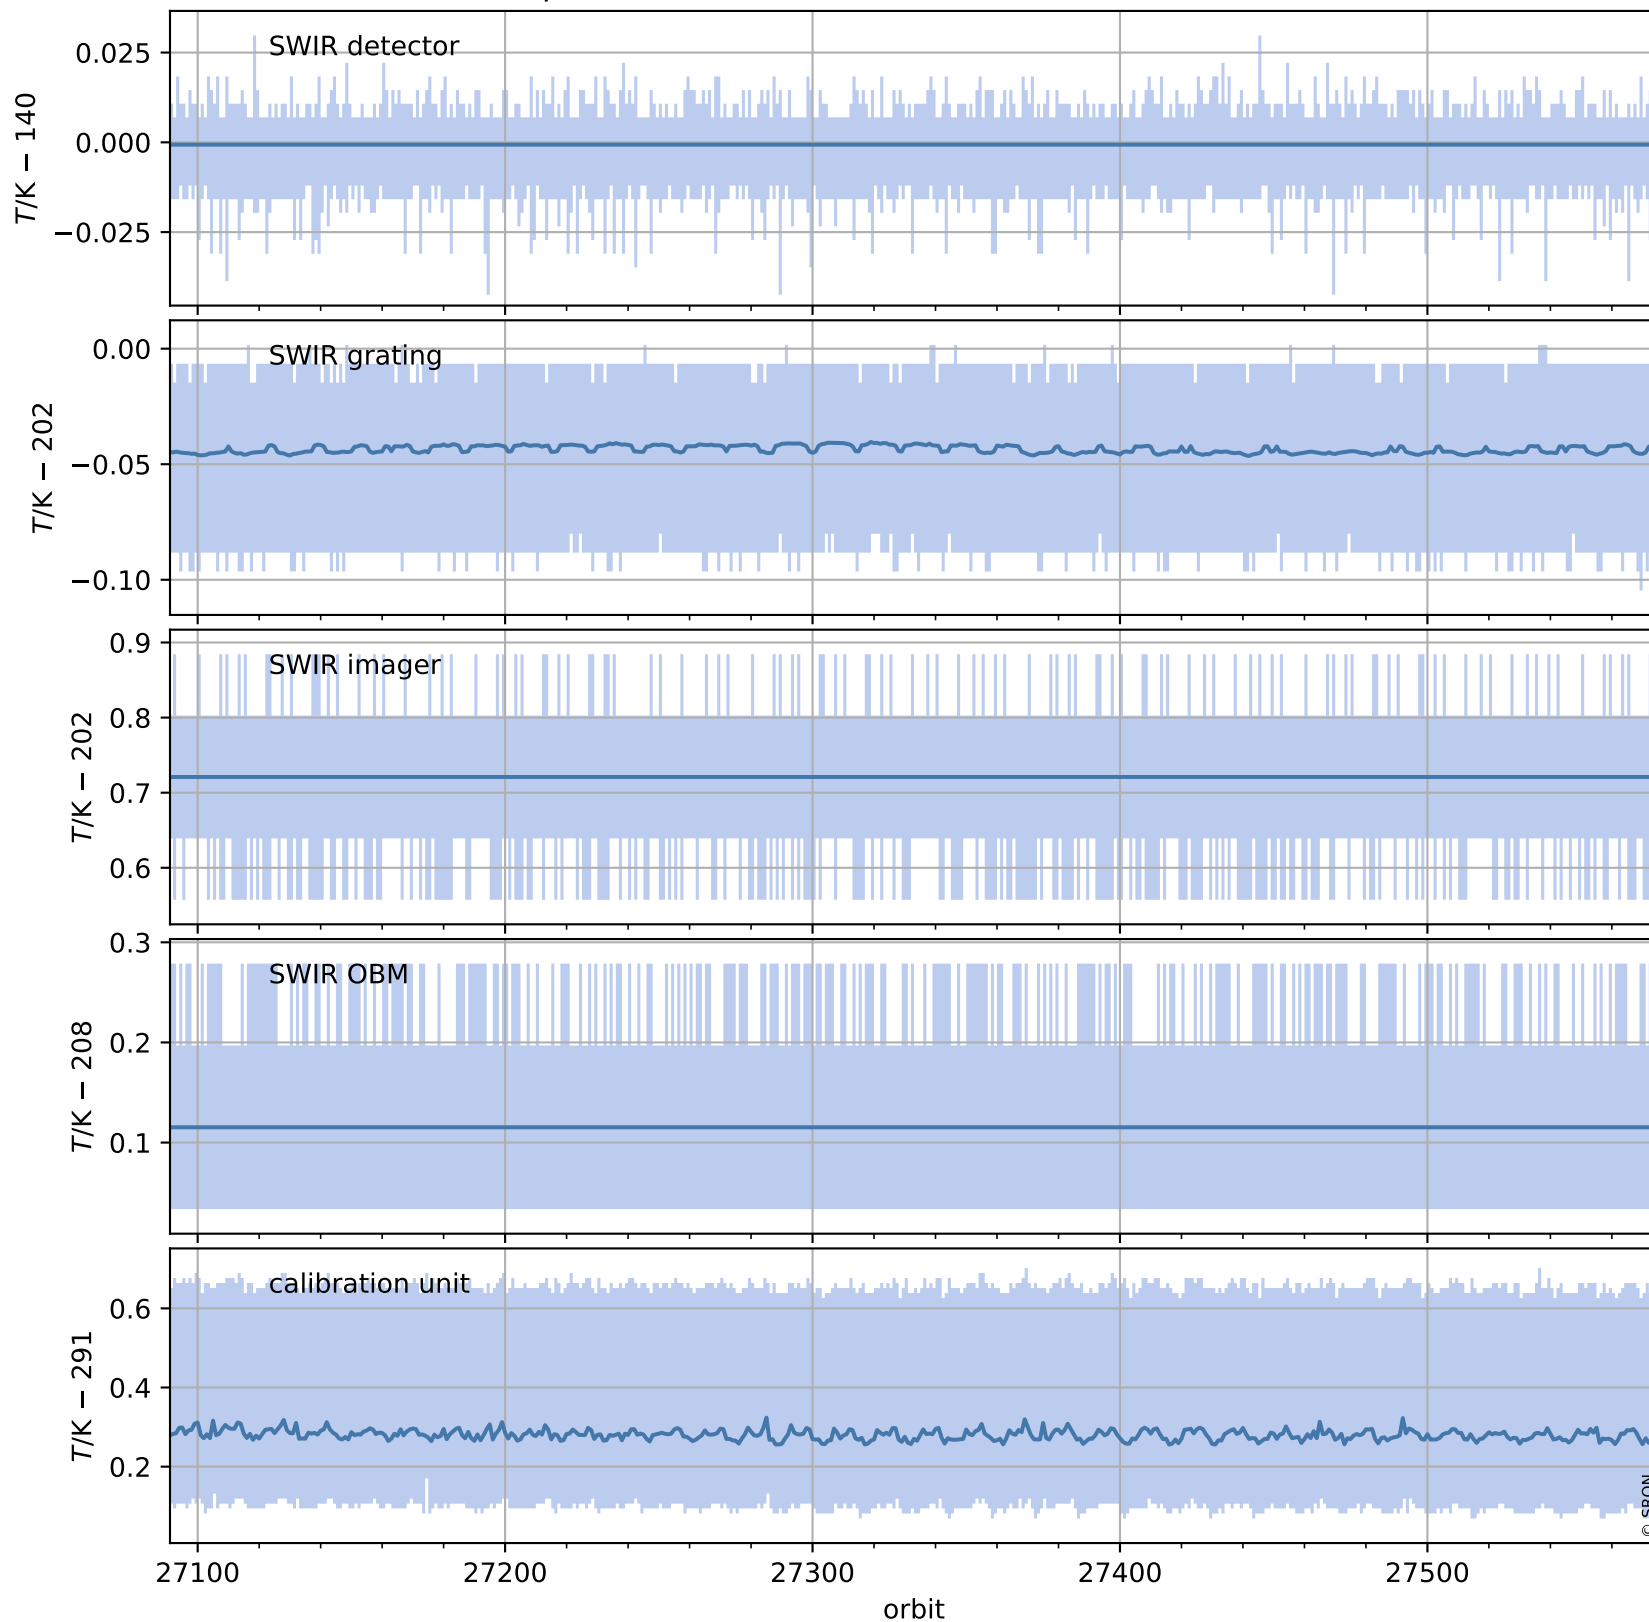

# Tropomi SWIR housekeeping data

orbits : [27561, 27575]  
coverage : 2023-02-07 / 2023-02-08  
created : 2023-08-21T09:37:21

## Temperature of sensors relevant for SWIR (one day)

# Tropomi SWIR housekeeping data

orbits : [27091, 27575]  
coverage : 2023-01-04 / 2023-02-08  
created : 2023-08-21T09:37:21

## Temperature of sensors relevant for SWIR (last month)