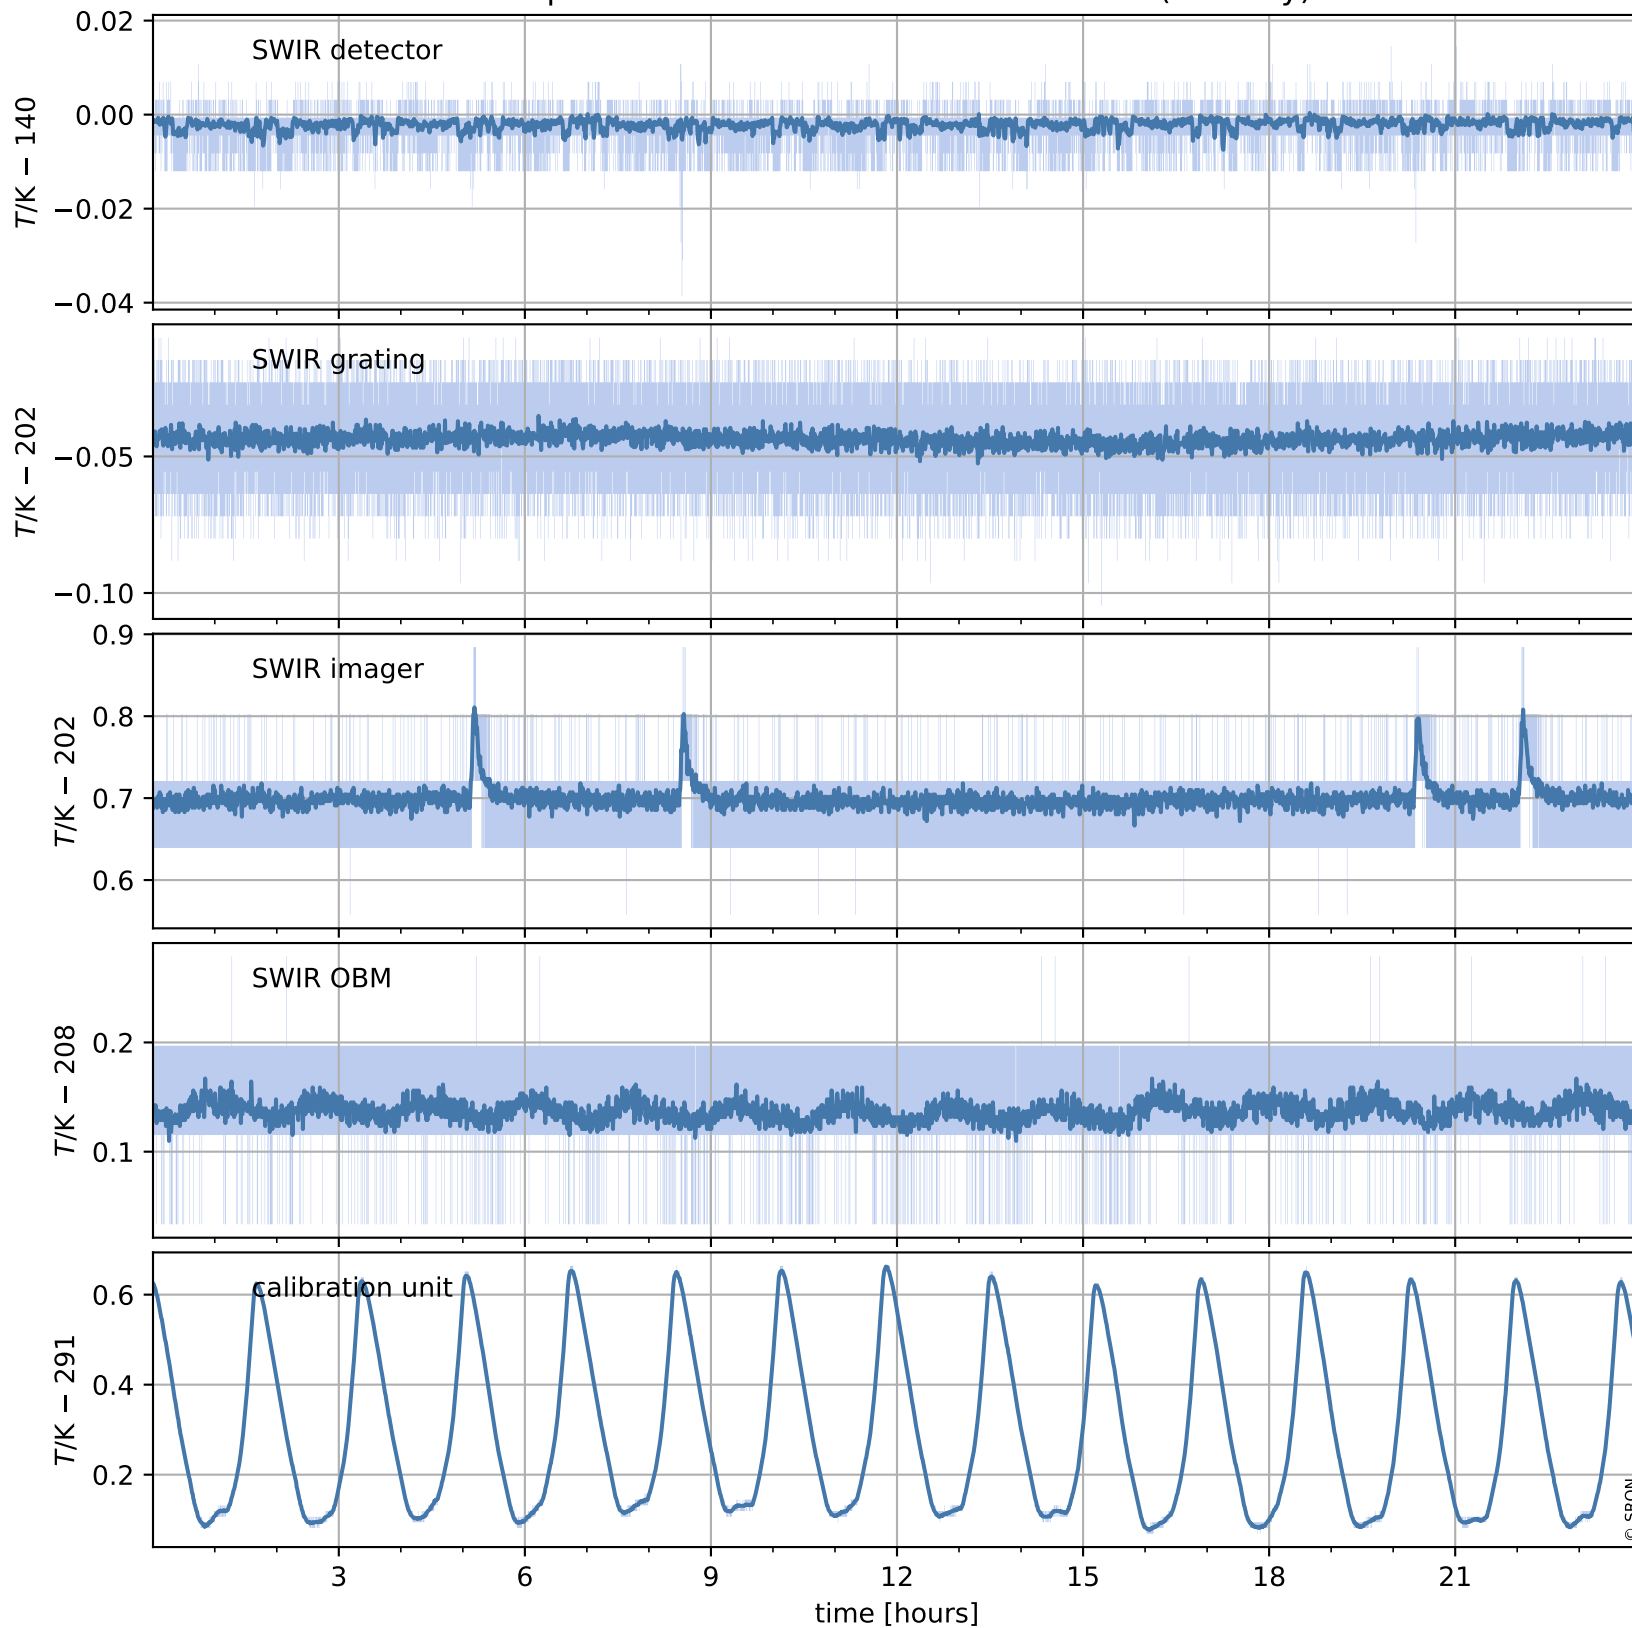

# Tropomi SWIR housekeeping data

orbits : [27561, 27575]  
coverage : 2023-02-07 / 2023-02-08  
created : 2023-08-21T09:37:21

## Temperature of sensors relevant for SWIR (one day)

## Temperature of sensors relevant for SWIR (last month)