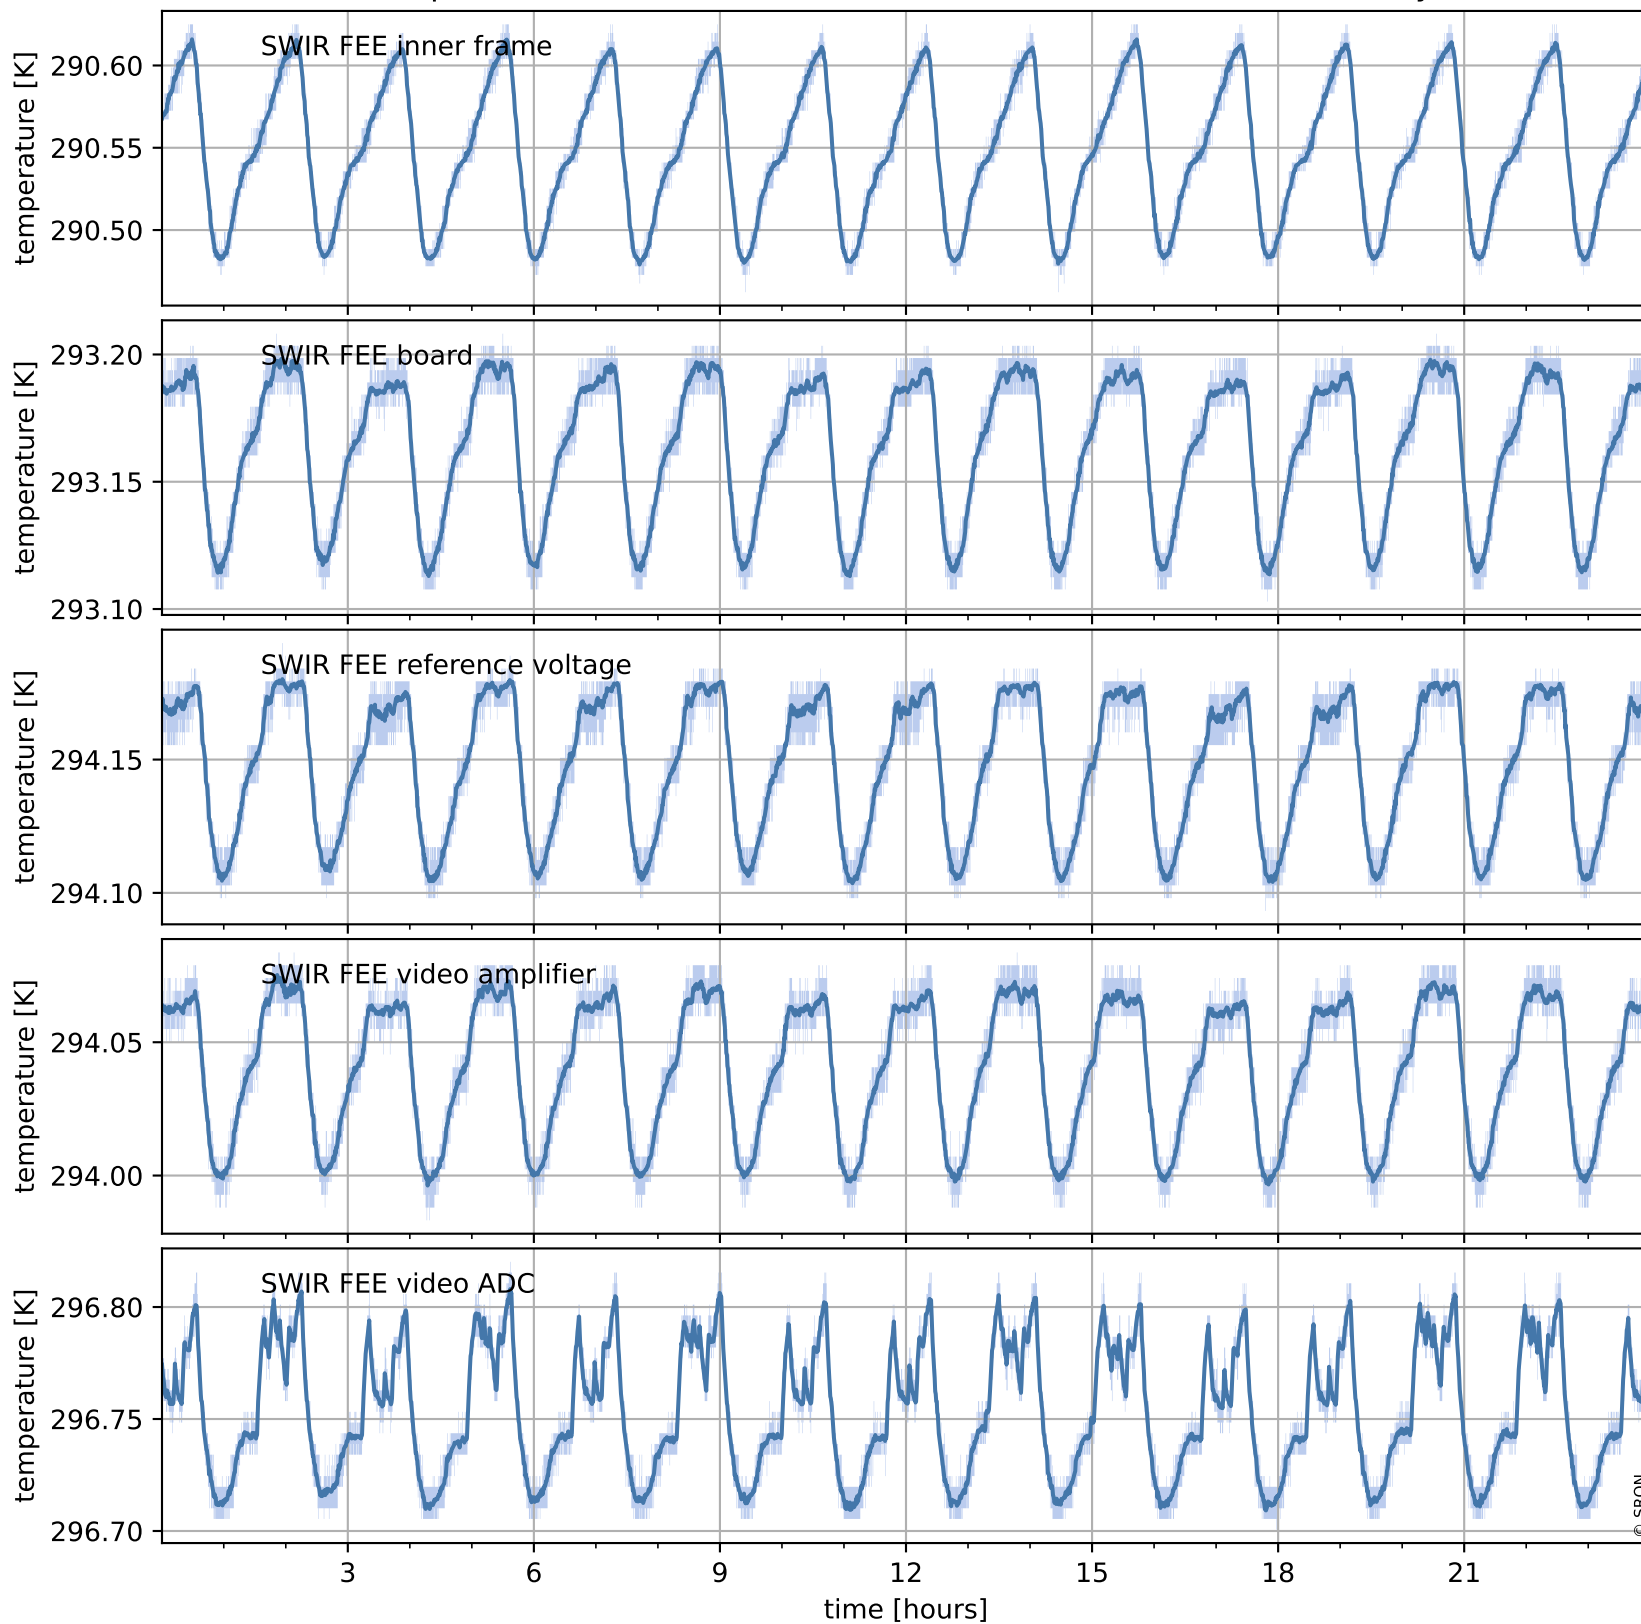

Tropomi SWIR housekeeping data

orbits : [27561, 27575]
coverage : 2023-02-07 / 2023-02-08
created : 2023-08-21T09:37:22

Temperature of sensors at the SWIR front-end electronics (one day)