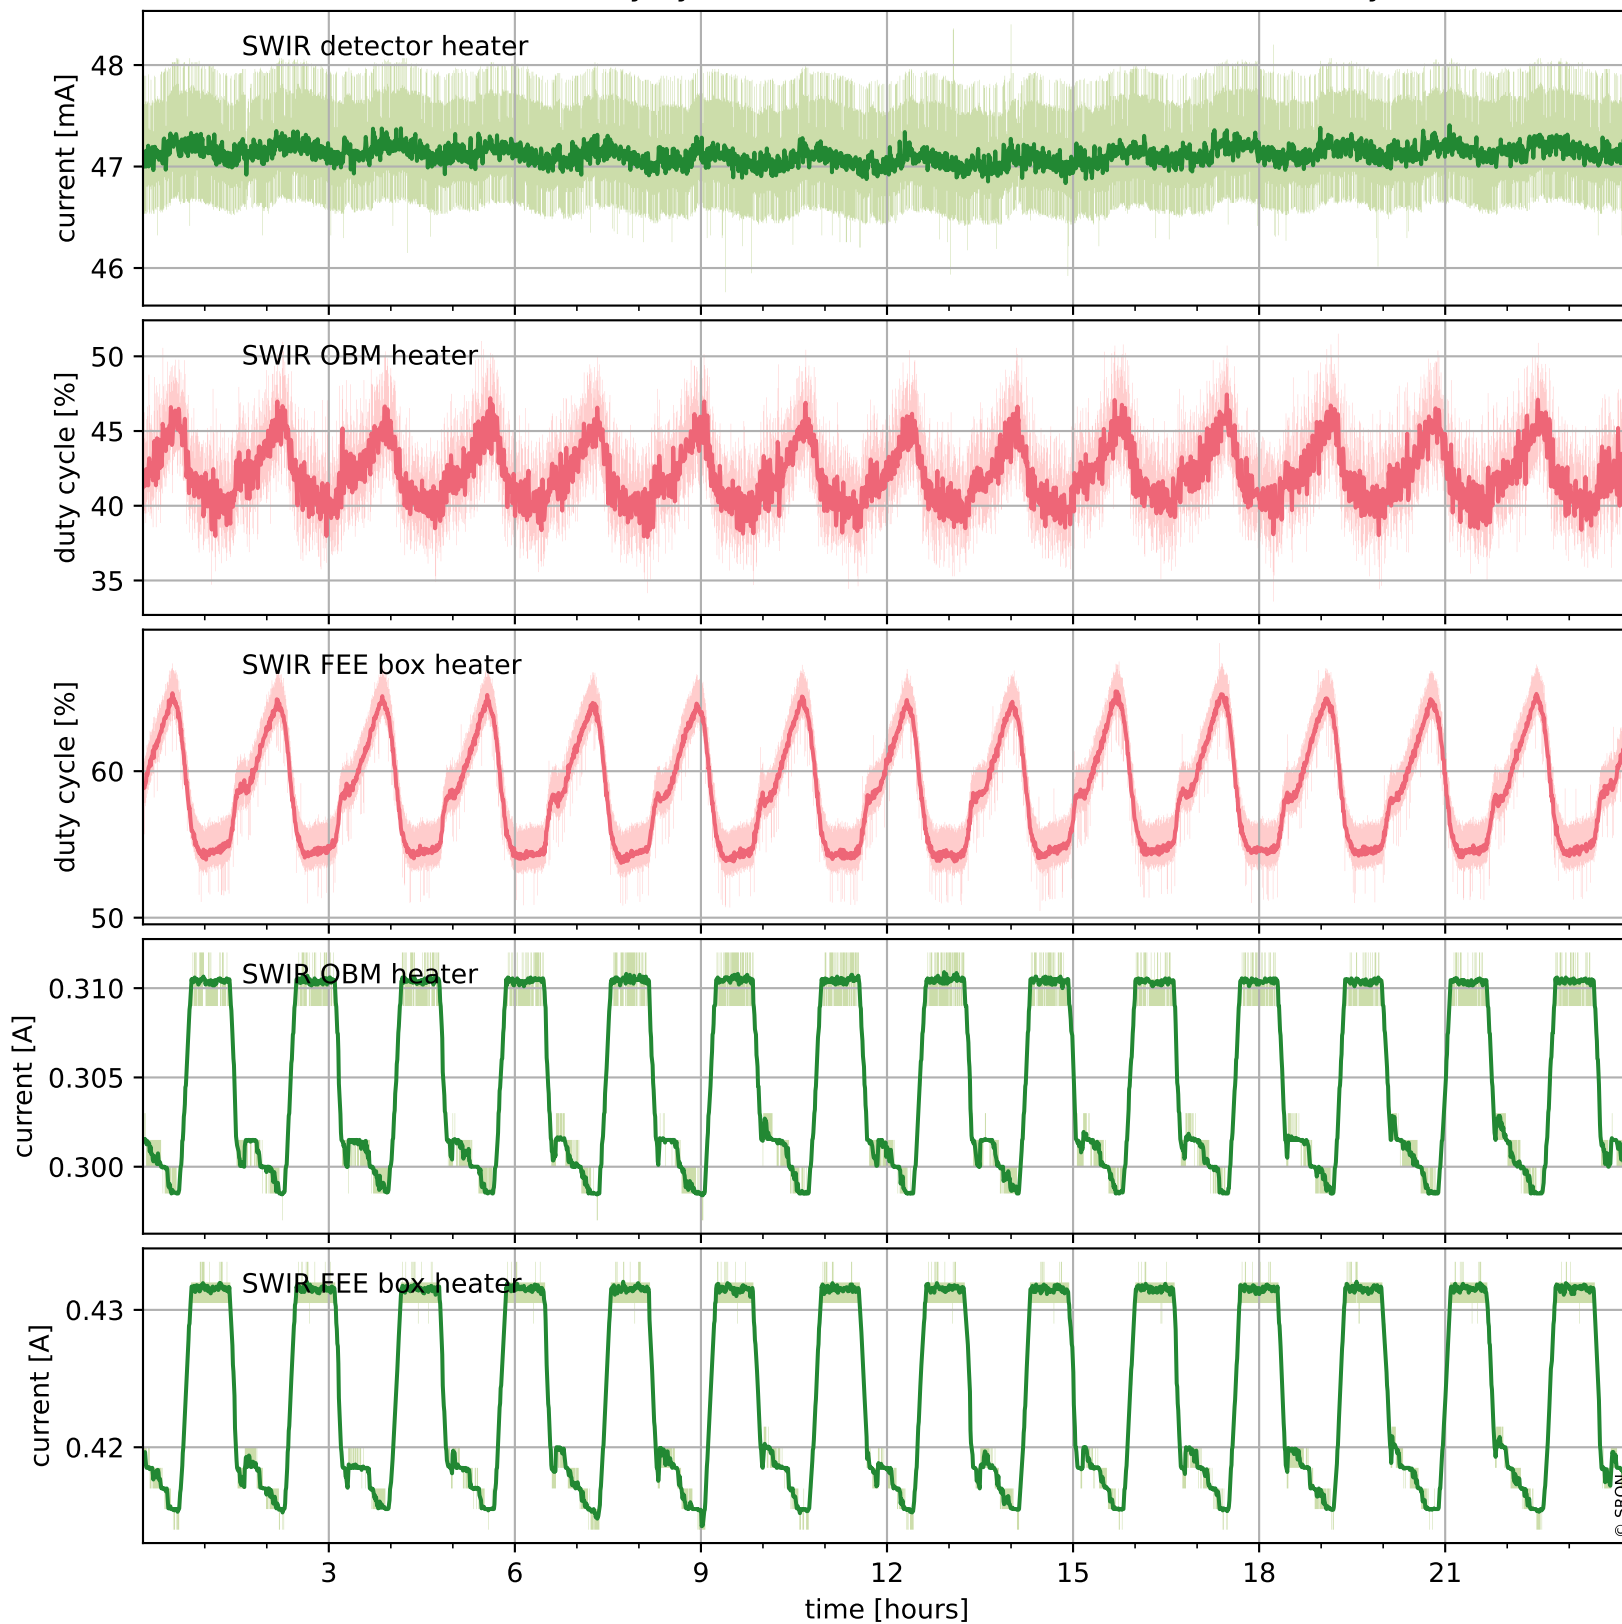

Tropomi SWIR housekeeping data

orbits : [27561, 27575]
coverage : 2023-02-07 / 2023-02-08
created : 2023-08-21T09:37:21

Current and duty cycle of 3 heaters relevant for SWIR (one day)