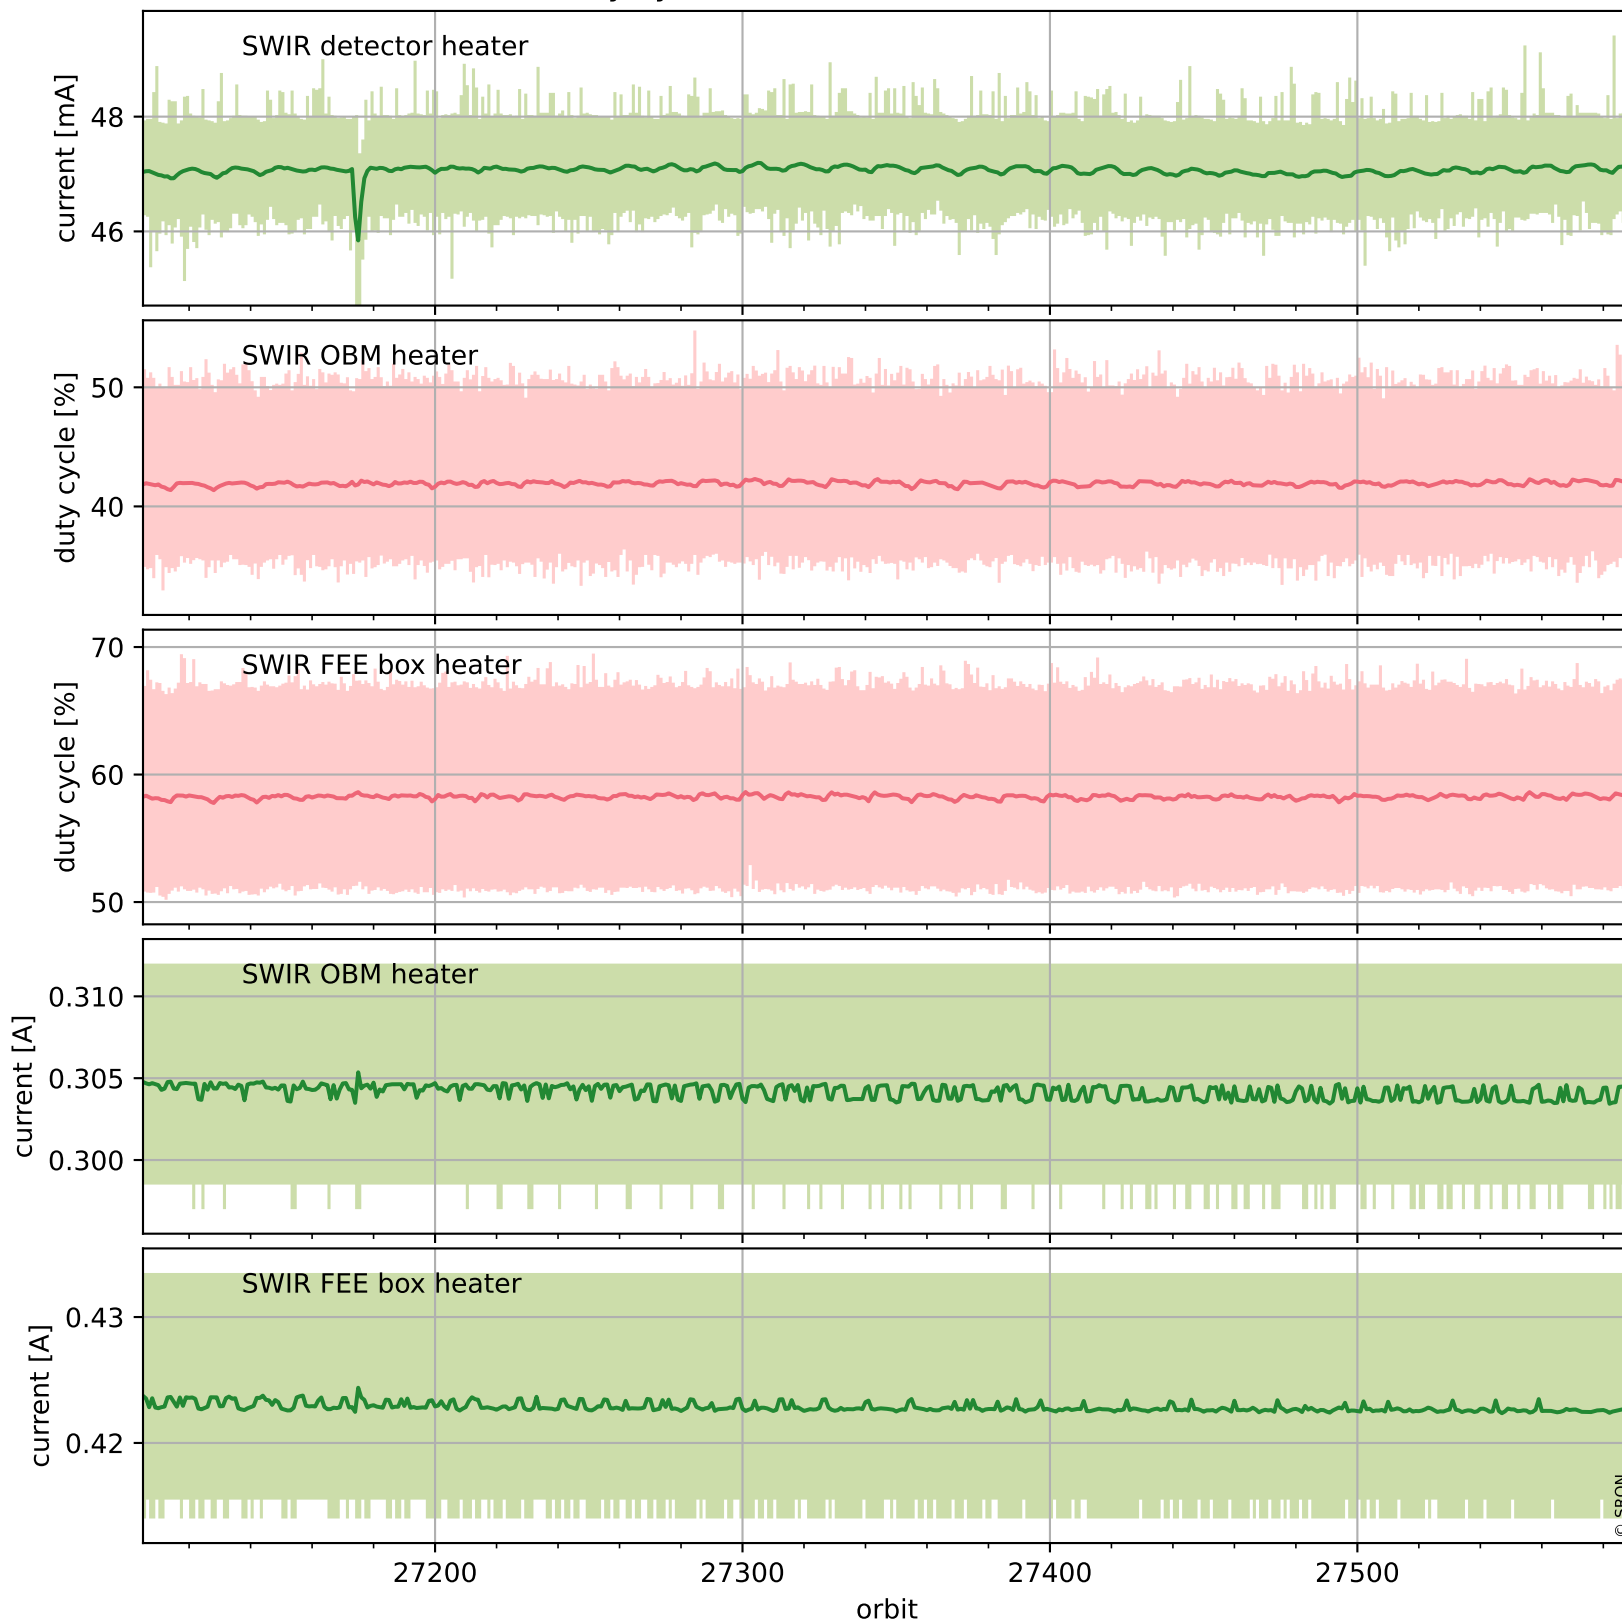

Tropomi SWIR housekeeping data

orbits : [27576, 27589]
coverage : 2023-02-08 / 2023-02-09
created : 2023-08-21T09:37:23

Temperature of sensors relevant for SWIR (one day)

Tropomi SWIR housekeeping data

orbits : [27105, 27589]
coverage : 2023-01-05 / 2023-02-09
created : 2023-08-21T09:37:23

Temperature of sensors relevant for SWIR (last month)

Tropomi SWIR housekeeping data

orbits : [27576, 27589]
coverage : 2023-02-08 / 2023-02-09
created : 2023-08-21T09:37:24

Current and duty cycle of 3 heaters relevant for SWIR (one day)

Tropomi SWIR housekeeping data

orbits : [27105, 27589]
coverage : 2023-01-05 / 2023-02-09
created : 2023-08-21T09:37:24

Current and duty cycle of 3 heaters relevant for SWIR (last month)

Tropomi SWIR housekeeping data

orbits : [27576, 27589]
coverage : 2023-02-08 / 2023-02-09
created : 2023-08-21T09:37:25

Temperature of sensors at the SWIR front-end electronics (one day)

Tropomi SWIR housekeeping data

orbits : [27105, 27589]
coverage : 2023-01-05 / 2023-02-09
created : 2023-08-21T09:37:25