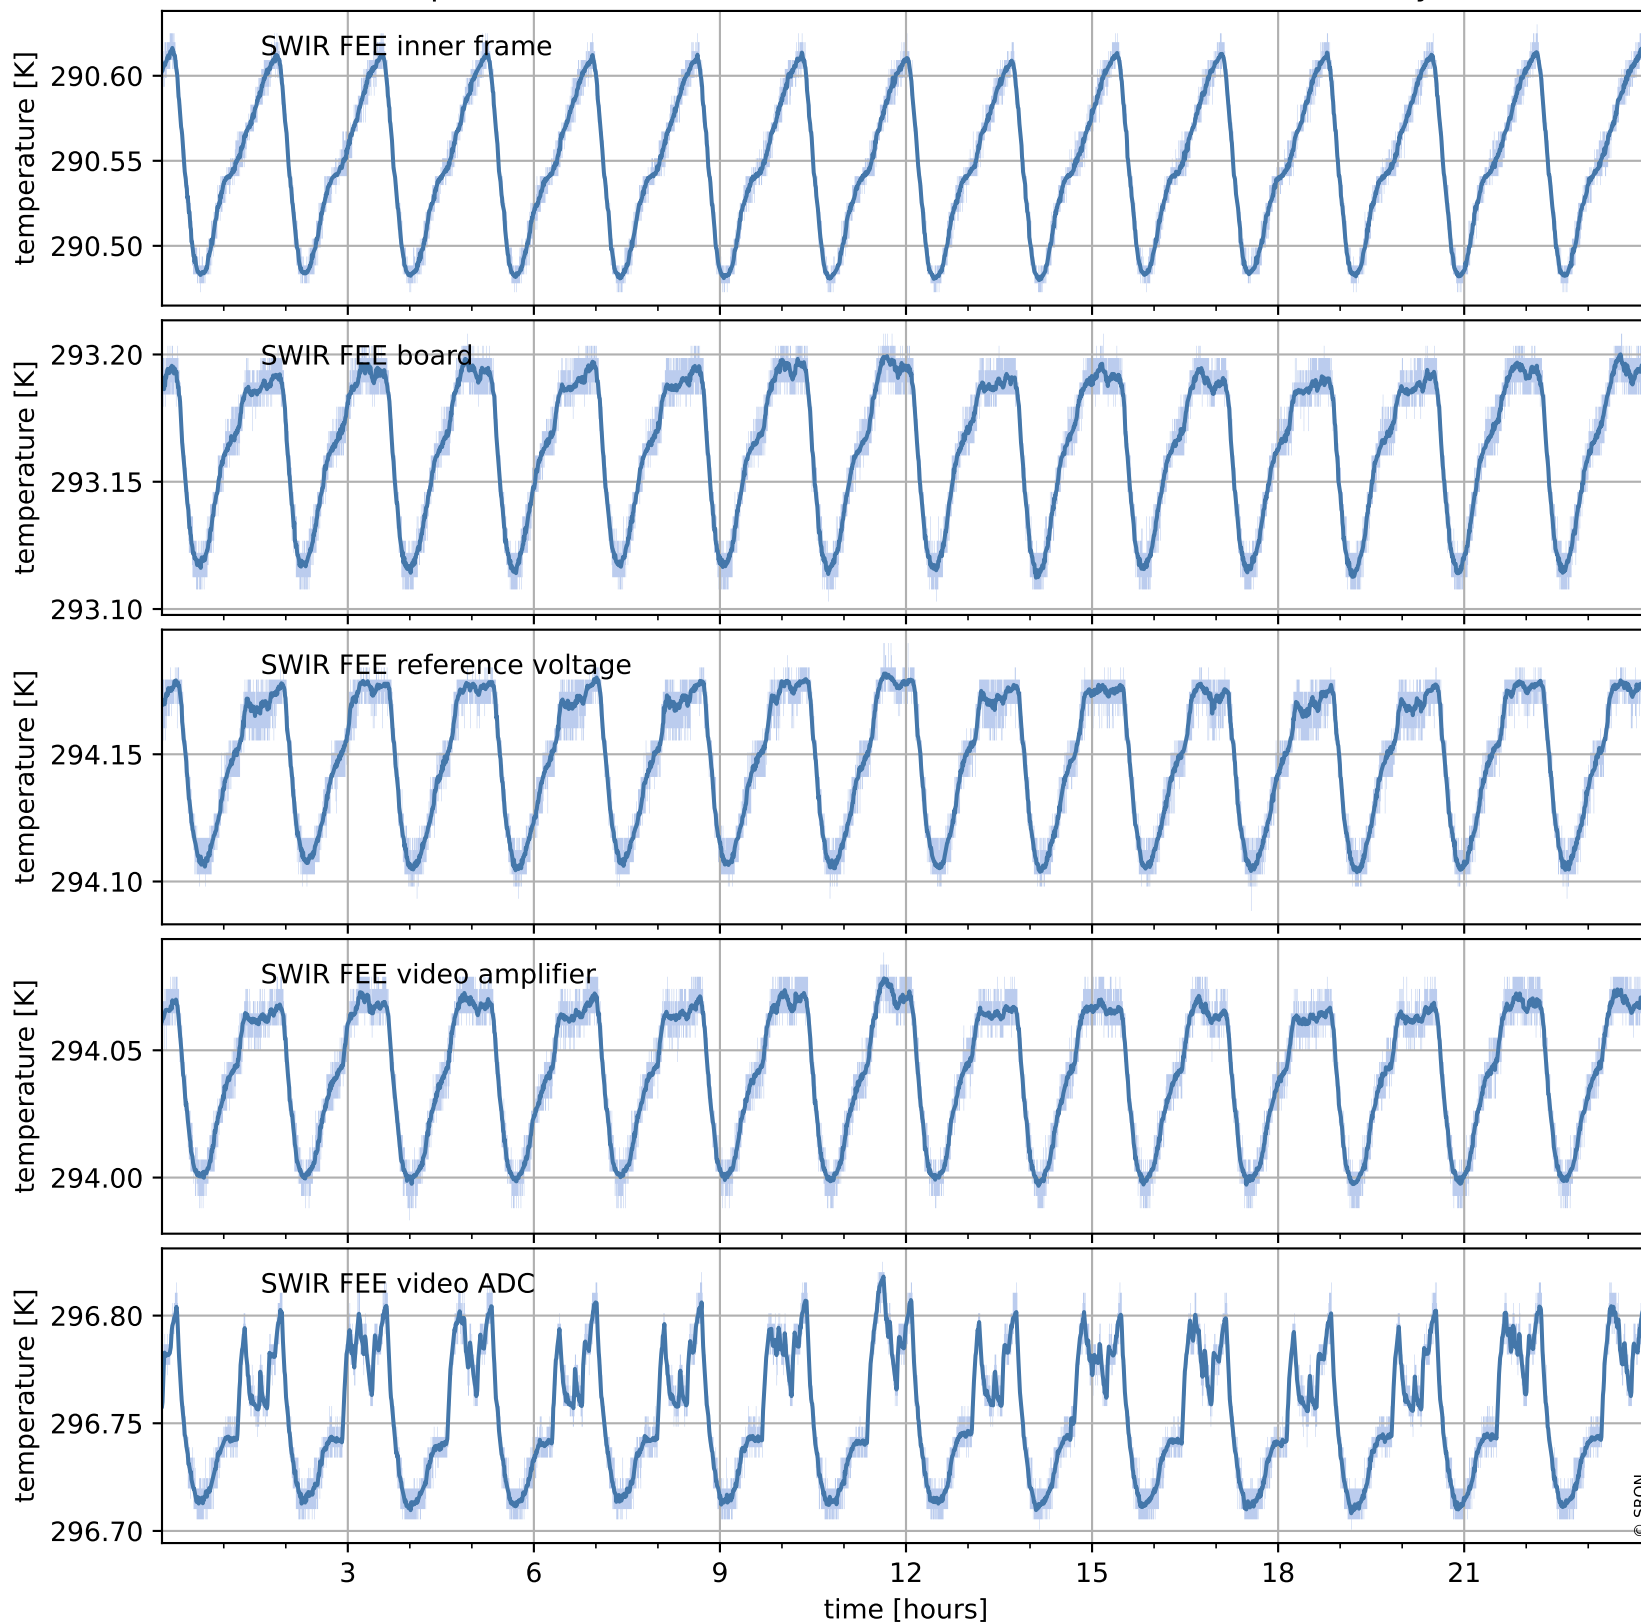

Tropomi SWIR housekeeping data

orbits : [27576, 27589]
coverage : 2023-02-08 / 2023-02-09
created : 2023-08-21T09:37:23

Temperature of sensors relevant for SWIR (one day)

Tropomi SWIR housekeeping data

orbits : [27105, 27589]
coverage : 2023-01-05 / 2023-02-09
created : 2023-08-21T09:37:23

Temperature of sensors relevant for SWIR (last month)

Tropomi SWIR housekeeping data

orbits : [27576, 27589]
coverage : 2023-02-08 / 2023-02-09
created : 2023-08-21T09:37:24

Current and duty cycle of 3 heaters relevant for SWIR (one day)

Tropomi SWIR housekeeping data

orbits : [27105, 27589]
coverage : 2023-01-05 / 2023-02-09
created : 2023-08-21T09:37:24

Current and duty cycle of 3 heaters relevant for SWIR (last month)

Tropomi SWIR housekeeping data

orbits : [27576, 27589]
coverage : 2023-02-08 / 2023-02-09
created : 2023-08-21T09:37:25

Temperature of sensors at the SWIR front-end electronics (one day)

Tropomi SWIR housekeeping data

orbits : [27105, 27589]
coverage : 2023-01-05 / 2023-02-09
created : 2023-08-21T09:37:25