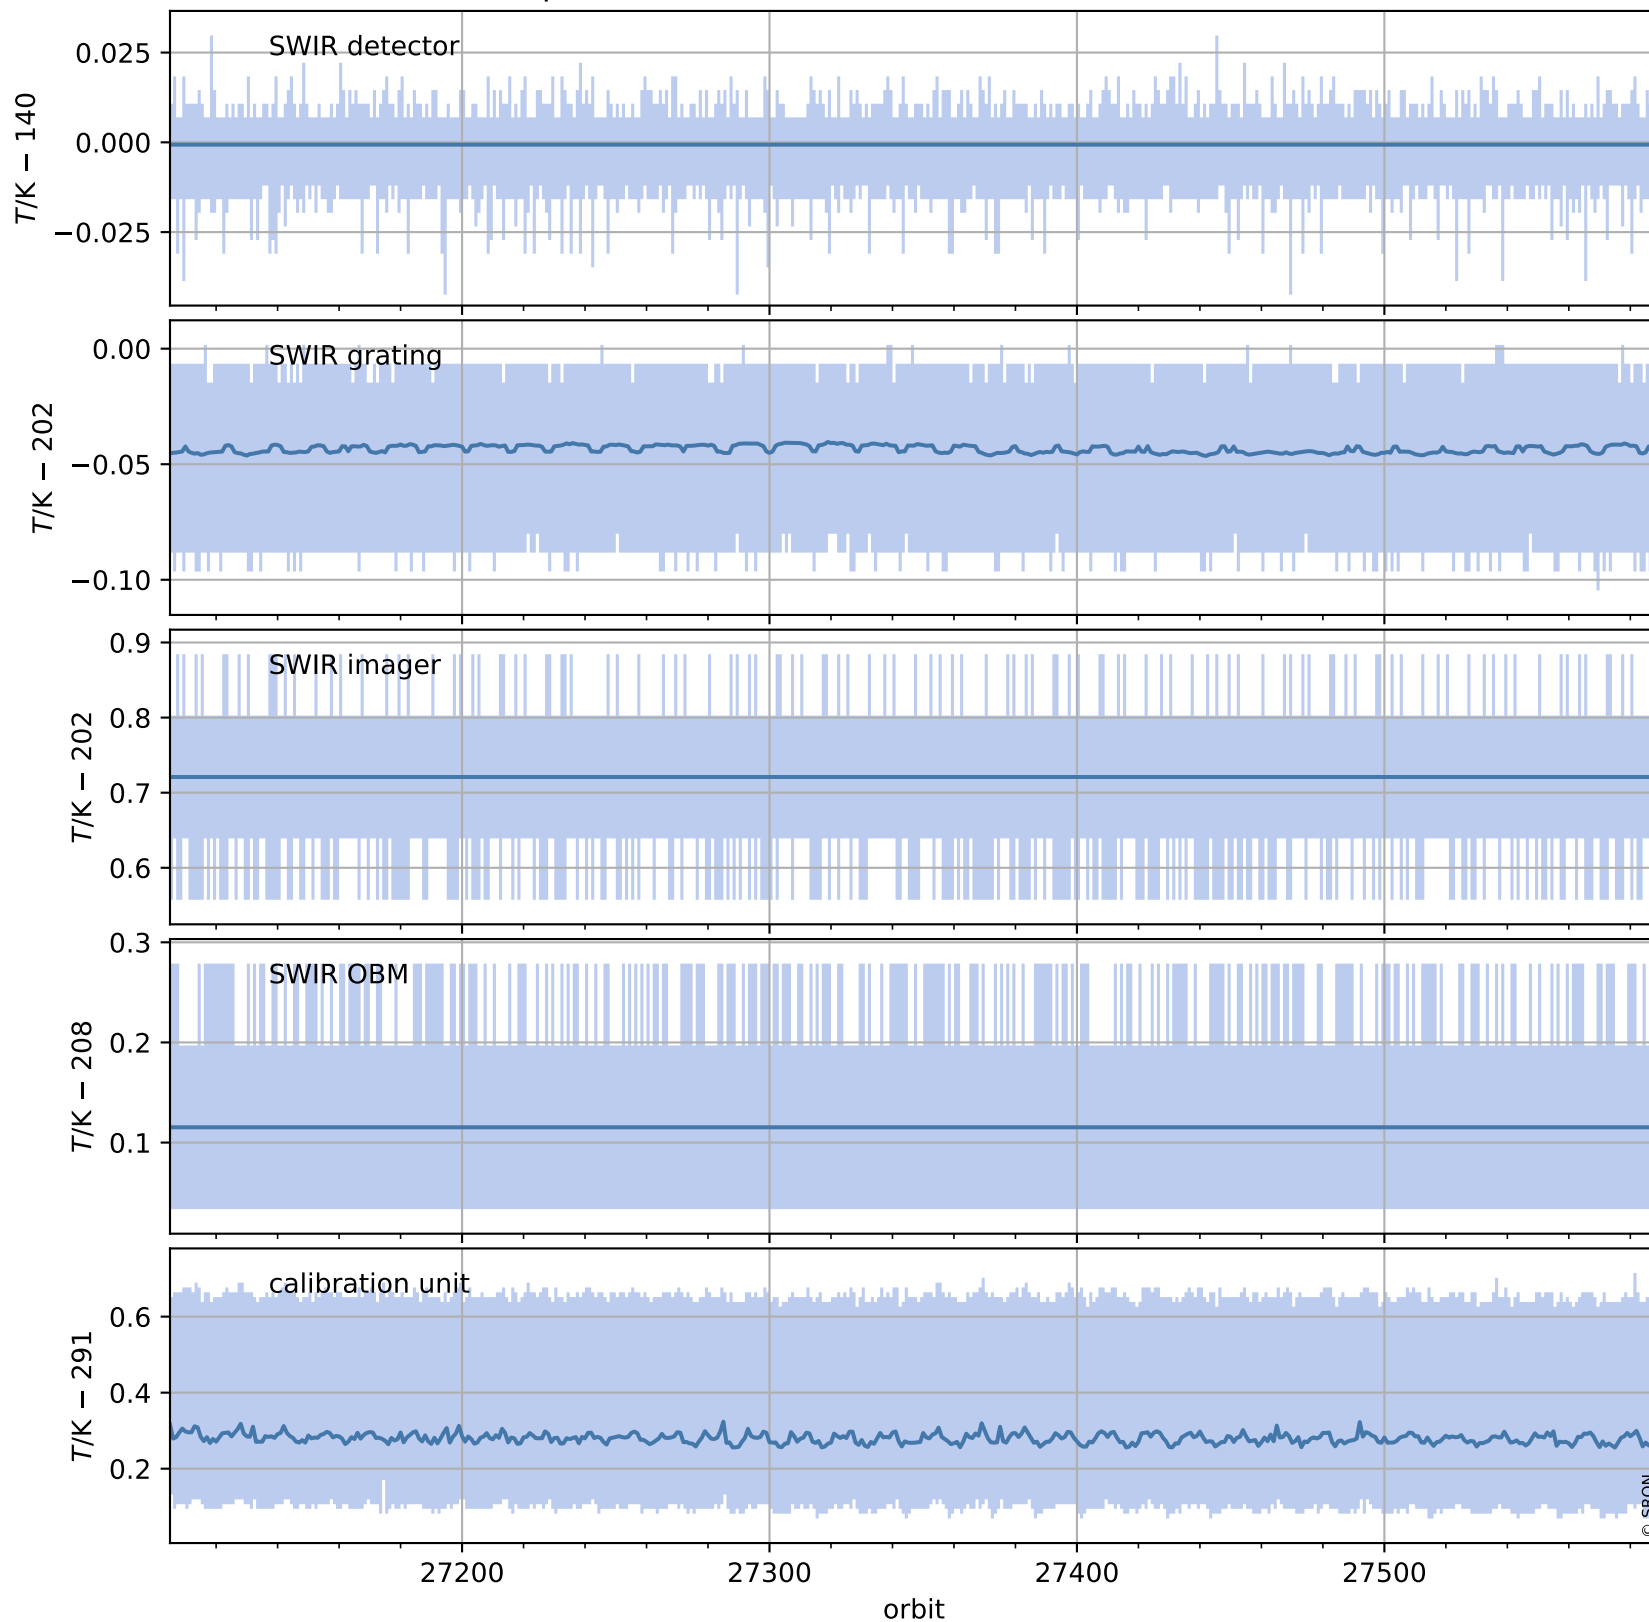

Tropomi SWIR housekeeping data

orbits : [27576, 27589]
coverage : 2023-02-08 / 2023-02-09
created : 2023-08-21T09:37:23

Temperature of sensors relevant for SWIR (one day)

Tropomi SWIR housekeeping data

orbits : [27105, 27589]
coverage : 2023-01-05 / 2023-02-09
created : 2023-08-21T09:37:23

Temperature of sensors relevant for SWIR (last month)

Tropomi SWIR housekeeping data

orbits : [27576, 27589]
coverage : 2023-02-08 / 2023-02-09
created : 2023-08-21T09:37:24

Current and duty cycle of 3 heaters relevant for SWIR (one day)

Tropomi SWIR housekeeping data

orbits : [27105, 27589]
coverage : 2023-01-05 / 2023-02-09
created : 2023-08-21T09:37:24

Current and duty cycle of 3 heaters relevant for SWIR (last month)

Tropomi SWIR housekeeping data

orbits : [27576, 27589]
coverage : 2023-02-08 / 2023-02-09
created : 2023-08-21T09:37:25

Temperature of sensors at the SWIR front-end electronics (one day)

Tropomi SWIR housekeeping data

orbits : [27105, 27589]
coverage : 2023-01-05 / 2023-02-09
created : 2023-08-21T09:37:25