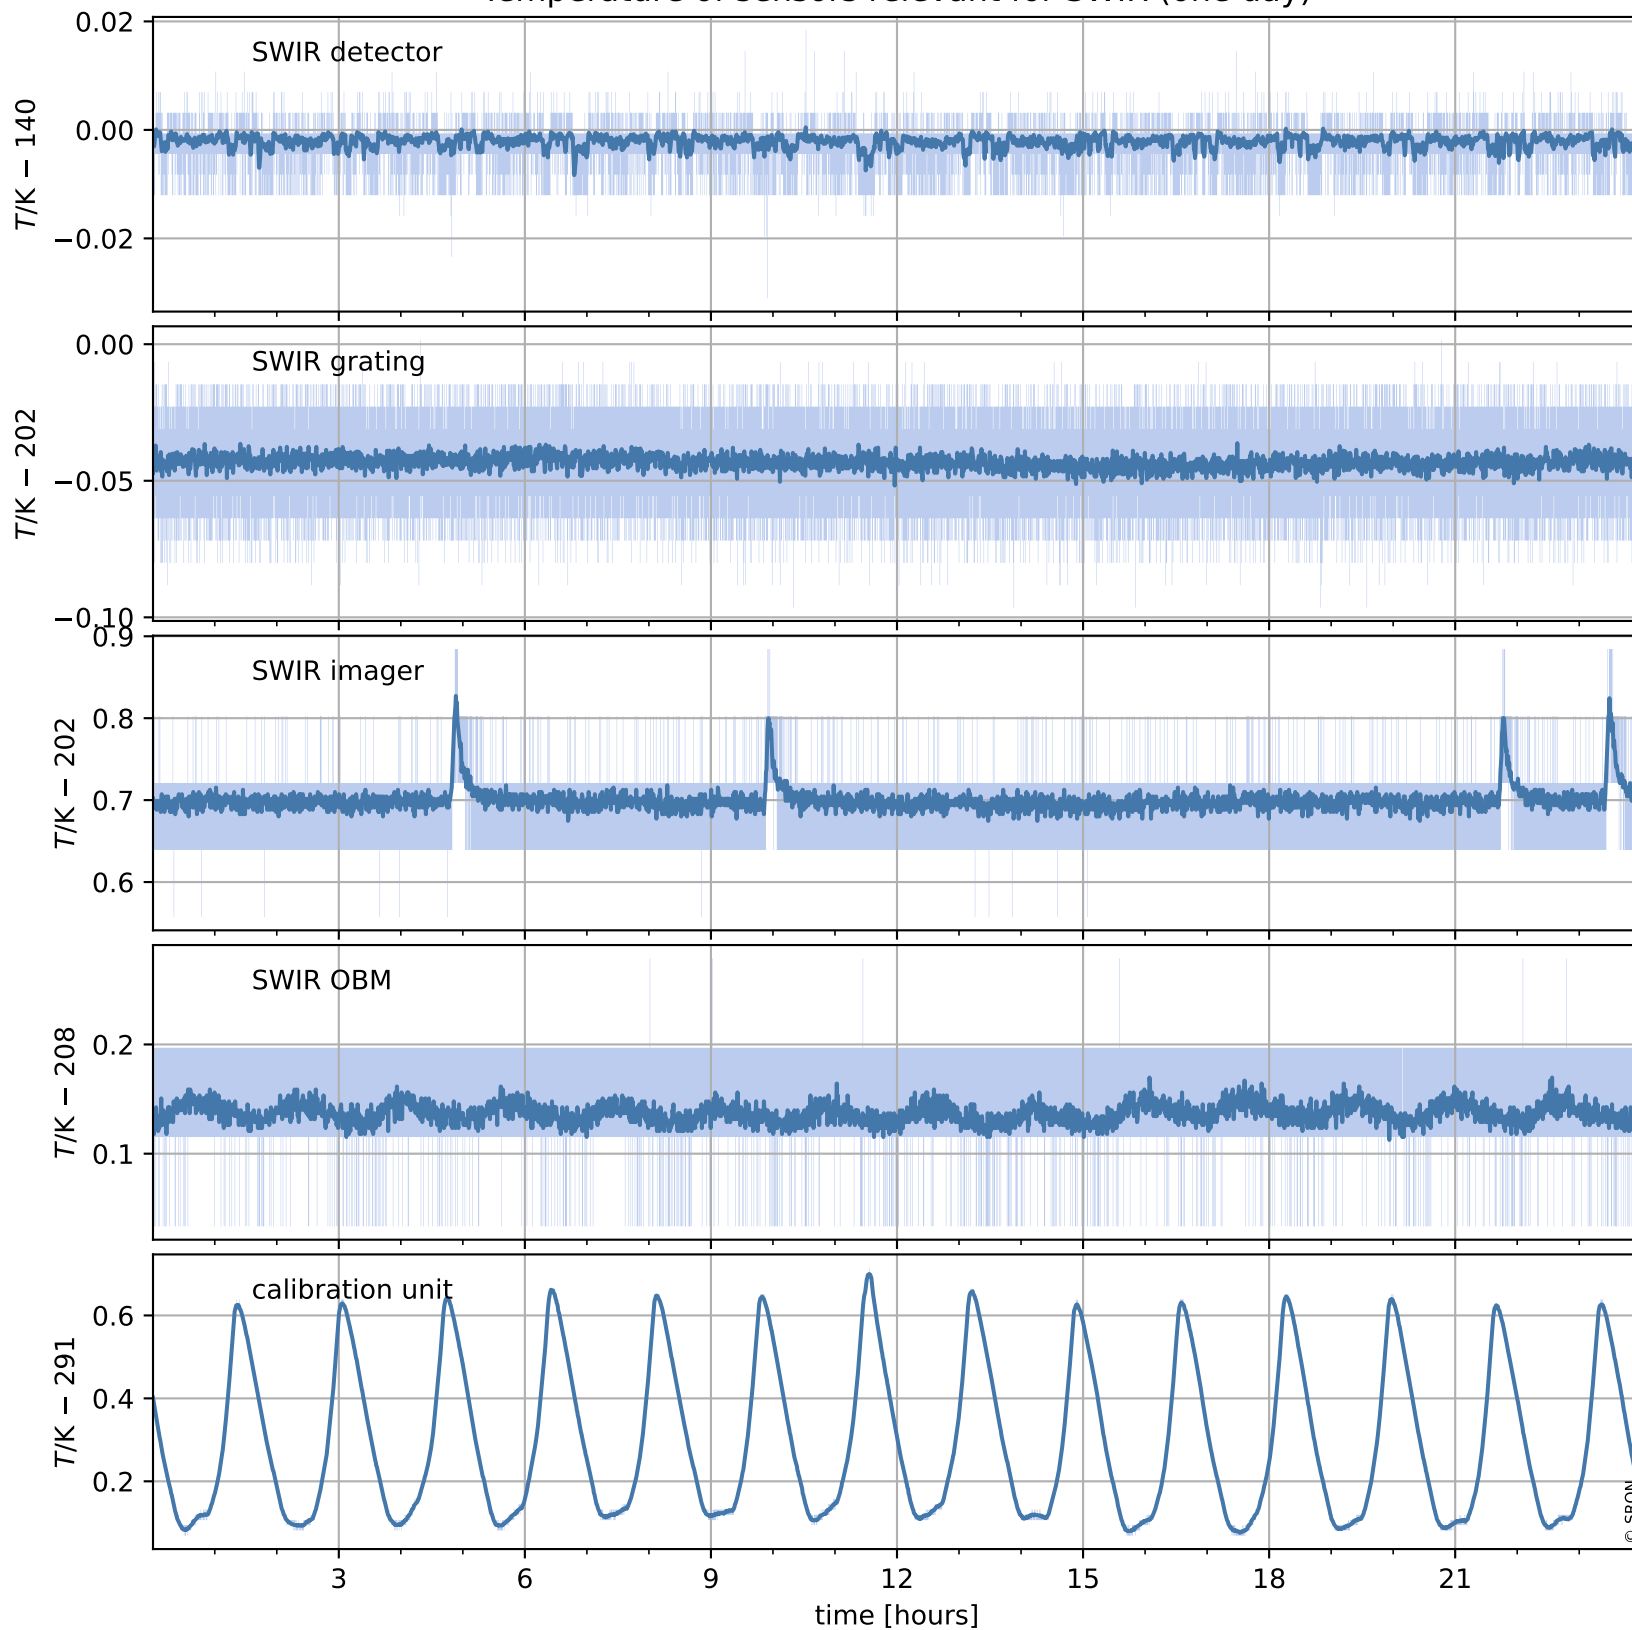

Tropomi SWIR housekeeping data

orbits : [27576, 27589]
coverage : 2023-02-08 / 2023-02-09
created : 2023-08-21T09:37:23

Temperature of sensors relevant for SWIR (one day)

Tropomi SWIR housekeeping data

orbits : [27105, 27589]
coverage : 2023-01-05 / 2023-02-09
created : 2023-08-21T09:37:23

Temperature of sensors relevant for SWIR (last month)

Tropomi SWIR housekeeping data

orbits : [27576, 27589]
coverage : 2023-02-08 / 2023-02-09
created : 2023-08-21T09:37:24

Current and duty cycle of 3 heaters relevant for SWIR (one day)

Tropomi SWIR housekeeping data

orbits : [27105, 27589]
coverage : 2023-01-05 / 2023-02-09
created : 2023-08-21T09:37:24

Current and duty cycle of 3 heaters relevant for SWIR (last month)

Tropomi SWIR housekeeping data