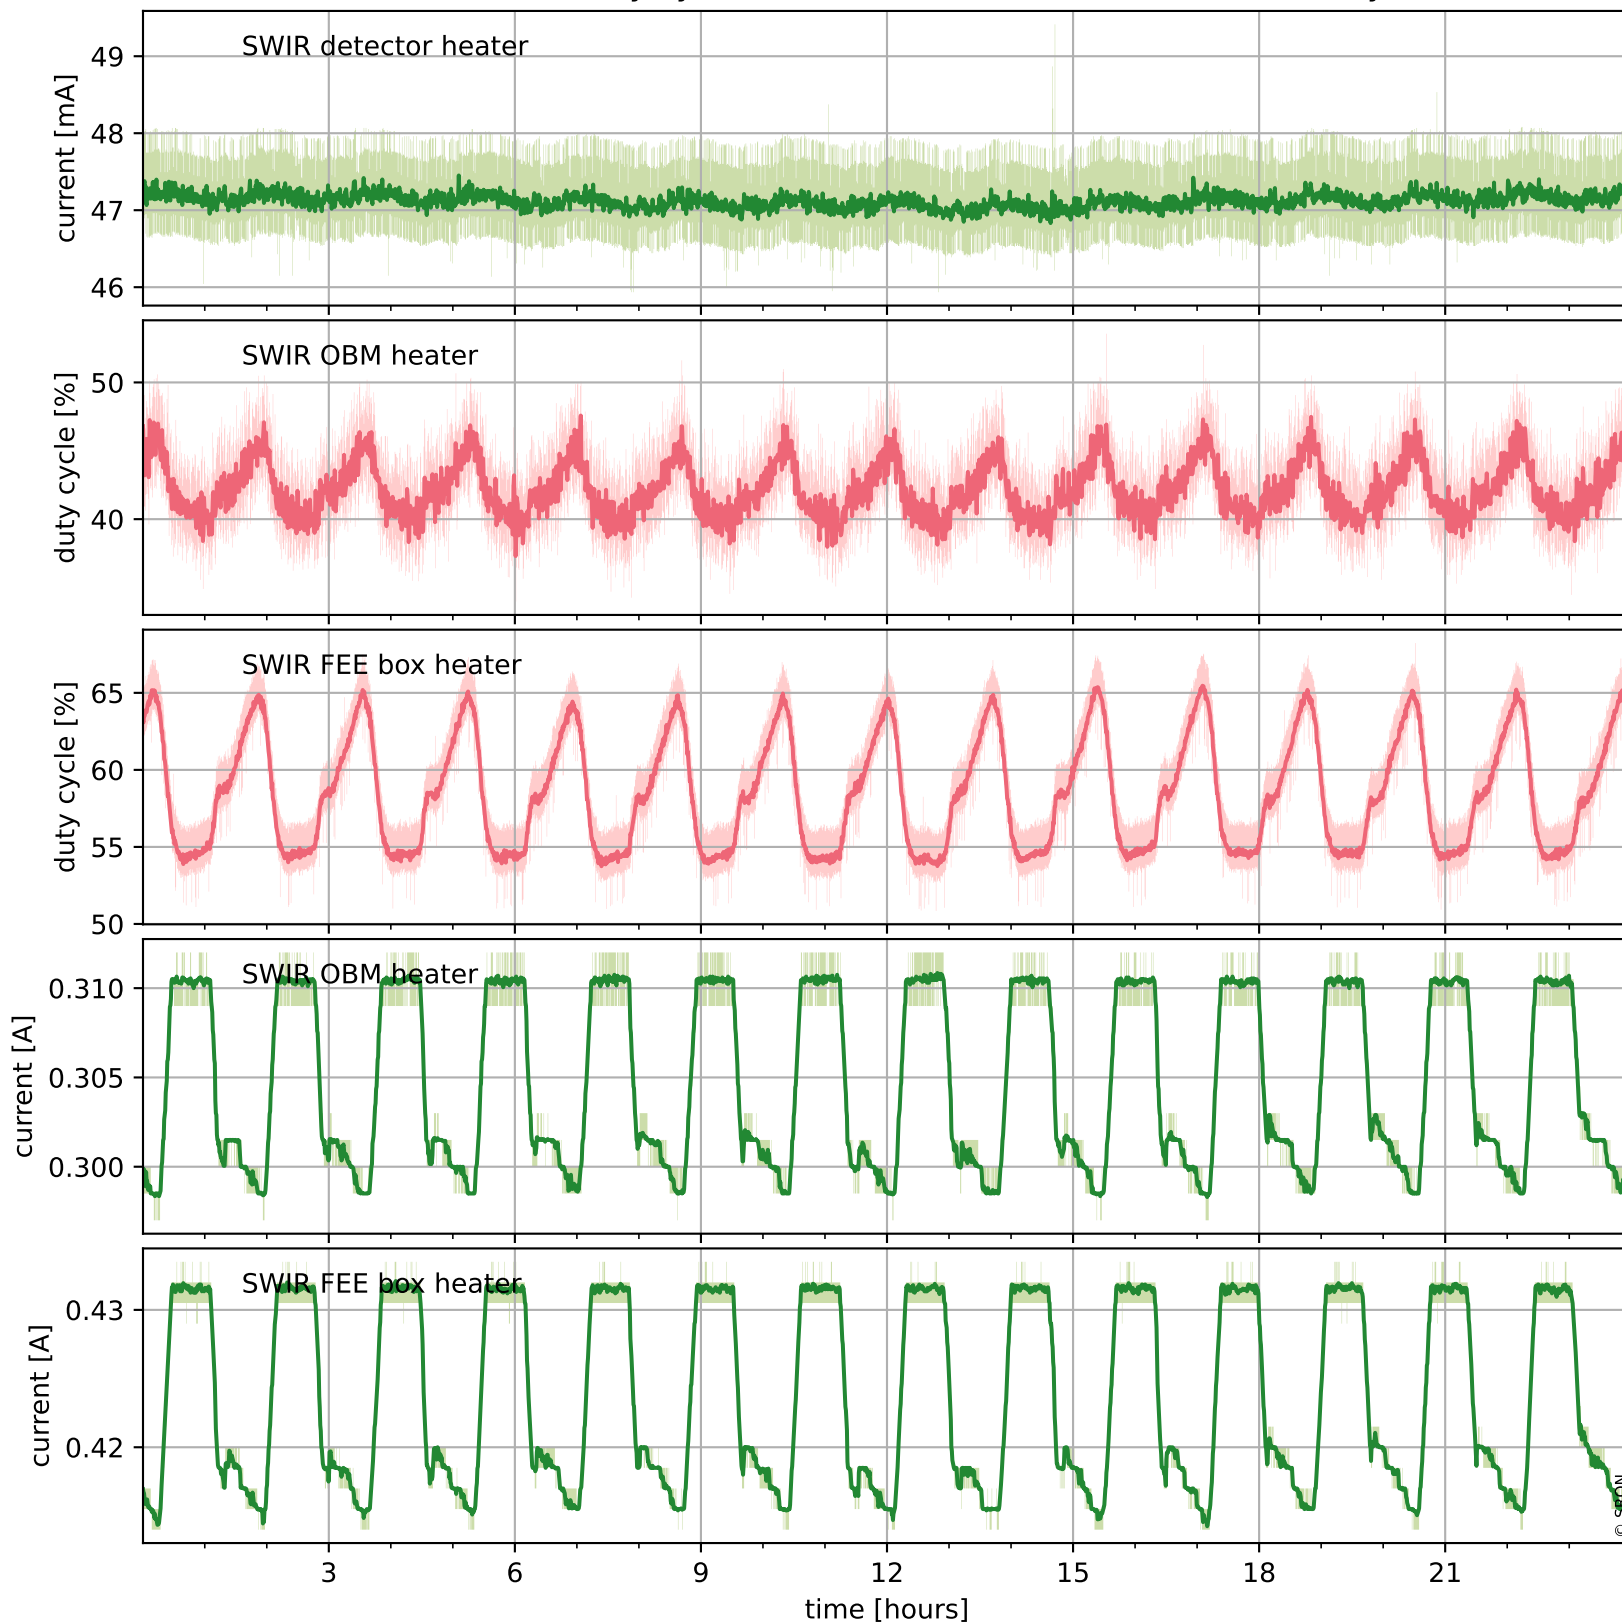

Tropomi SWIR housekeeping data

orbits : [27576, 27589]
coverage : 2023-02-08 / 2023-02-09
created : 2023-08-21T09:37:23

Temperature of sensors relevant for SWIR (one day)

Tropomi SWIR housekeeping data

orbits : [27105, 27589]
coverage : 2023-01-05 / 2023-02-09
created : 2023-08-21T09:37:23

Temperature of sensors relevant for SWIR (last month)

Tropomi SWIR housekeeping data

orbits : [27576, 27589]
coverage : 2023-02-08 / 2023-02-09
created : 2023-08-21T09:37:24

Current and duty cycle of 3 heaters relevant for SWIR (one day)

Tropomi SWIR housekeeping data

orbits : [27105, 27589]
coverage : 2023-01-05 / 2023-02-09
created : 2023-08-21T09:37:24

Current and duty cycle of 3 heaters relevant for SWIR (last month)

Tropomi SWIR housekeeping data

orbits : [27576, 27589]
coverage : 2023-02-08 / 2023-02-09
created : 2023-08-21T09:37:25

Temperature of sensors at the SWIR front-end electronics (one day)

Tropomi SWIR housekeeping data

orbits : [27105, 27589]
coverage : 2023-01-05 / 2023-02-09
created : 2023-08-21T09:37:25