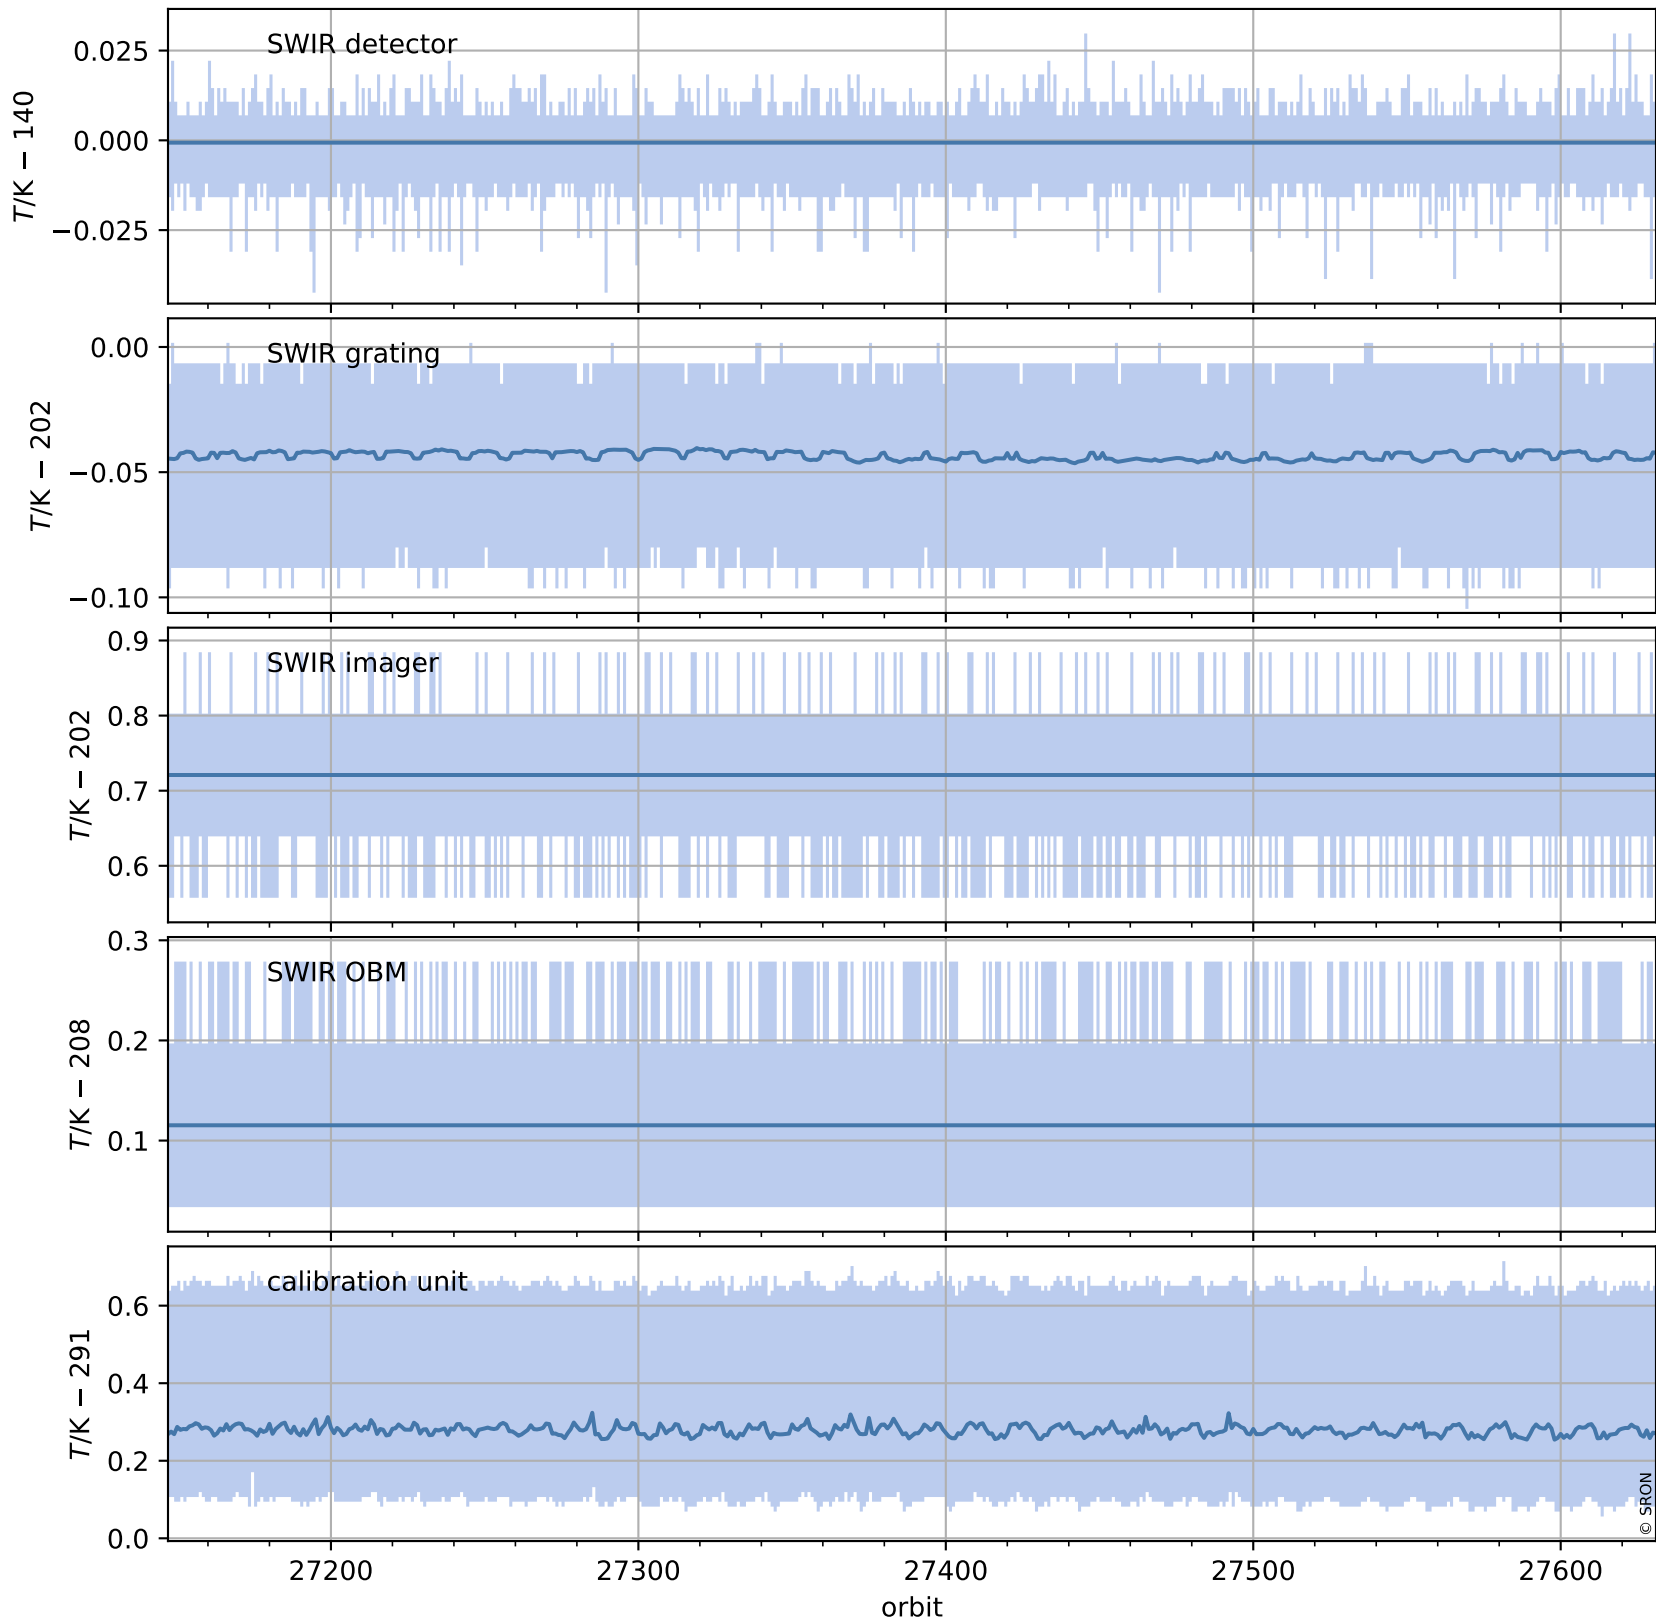

Tropomi SWIR housekeeping data

orbits : [27618, 27631]
coverage : 2023-02-11 / 2023-02-12
created : 2023-08-21T09:37:30

Temperature of sensors relevant for SWIR (one day)

Tropomi SWIR housekeeping data

orbits : [27147, 27631]
coverage : 2023-01-08 / 2023-02-12
created : 2023-08-21T09:37:30

Temperature of sensors relevant for SWIR (last month)

Tropomi SWIR housekeeping data

orbits : [27618, 27631]
coverage : 2023-02-11 / 2023-02-12
created : 2023-08-21T09:37:31

Current and duty cycle of 3 heaters relevant for SWIR (one day)

Tropomi SWIR housekeeping data

orbits : [27147, 27631]
coverage : 2023-01-08 / 2023-02-12
created : 2023-08-21T09:37:31

Current and duty cycle of 3 heaters relevant for SWIR (last month)

Tropomi SWIR housekeeping data

orbits : [27618, 27631]
coverage : 2023-02-11 / 2023-02-12
created : 2023-08-21T09:37:32

Temperature of sensors at the SWIR front-end electronics (one day)

Tropomi SWIR housekeeping data

orbits : [27147, 27631]
coverage : 2023-01-08 / 2023-02-12
created : 2023-08-21T09:37:32