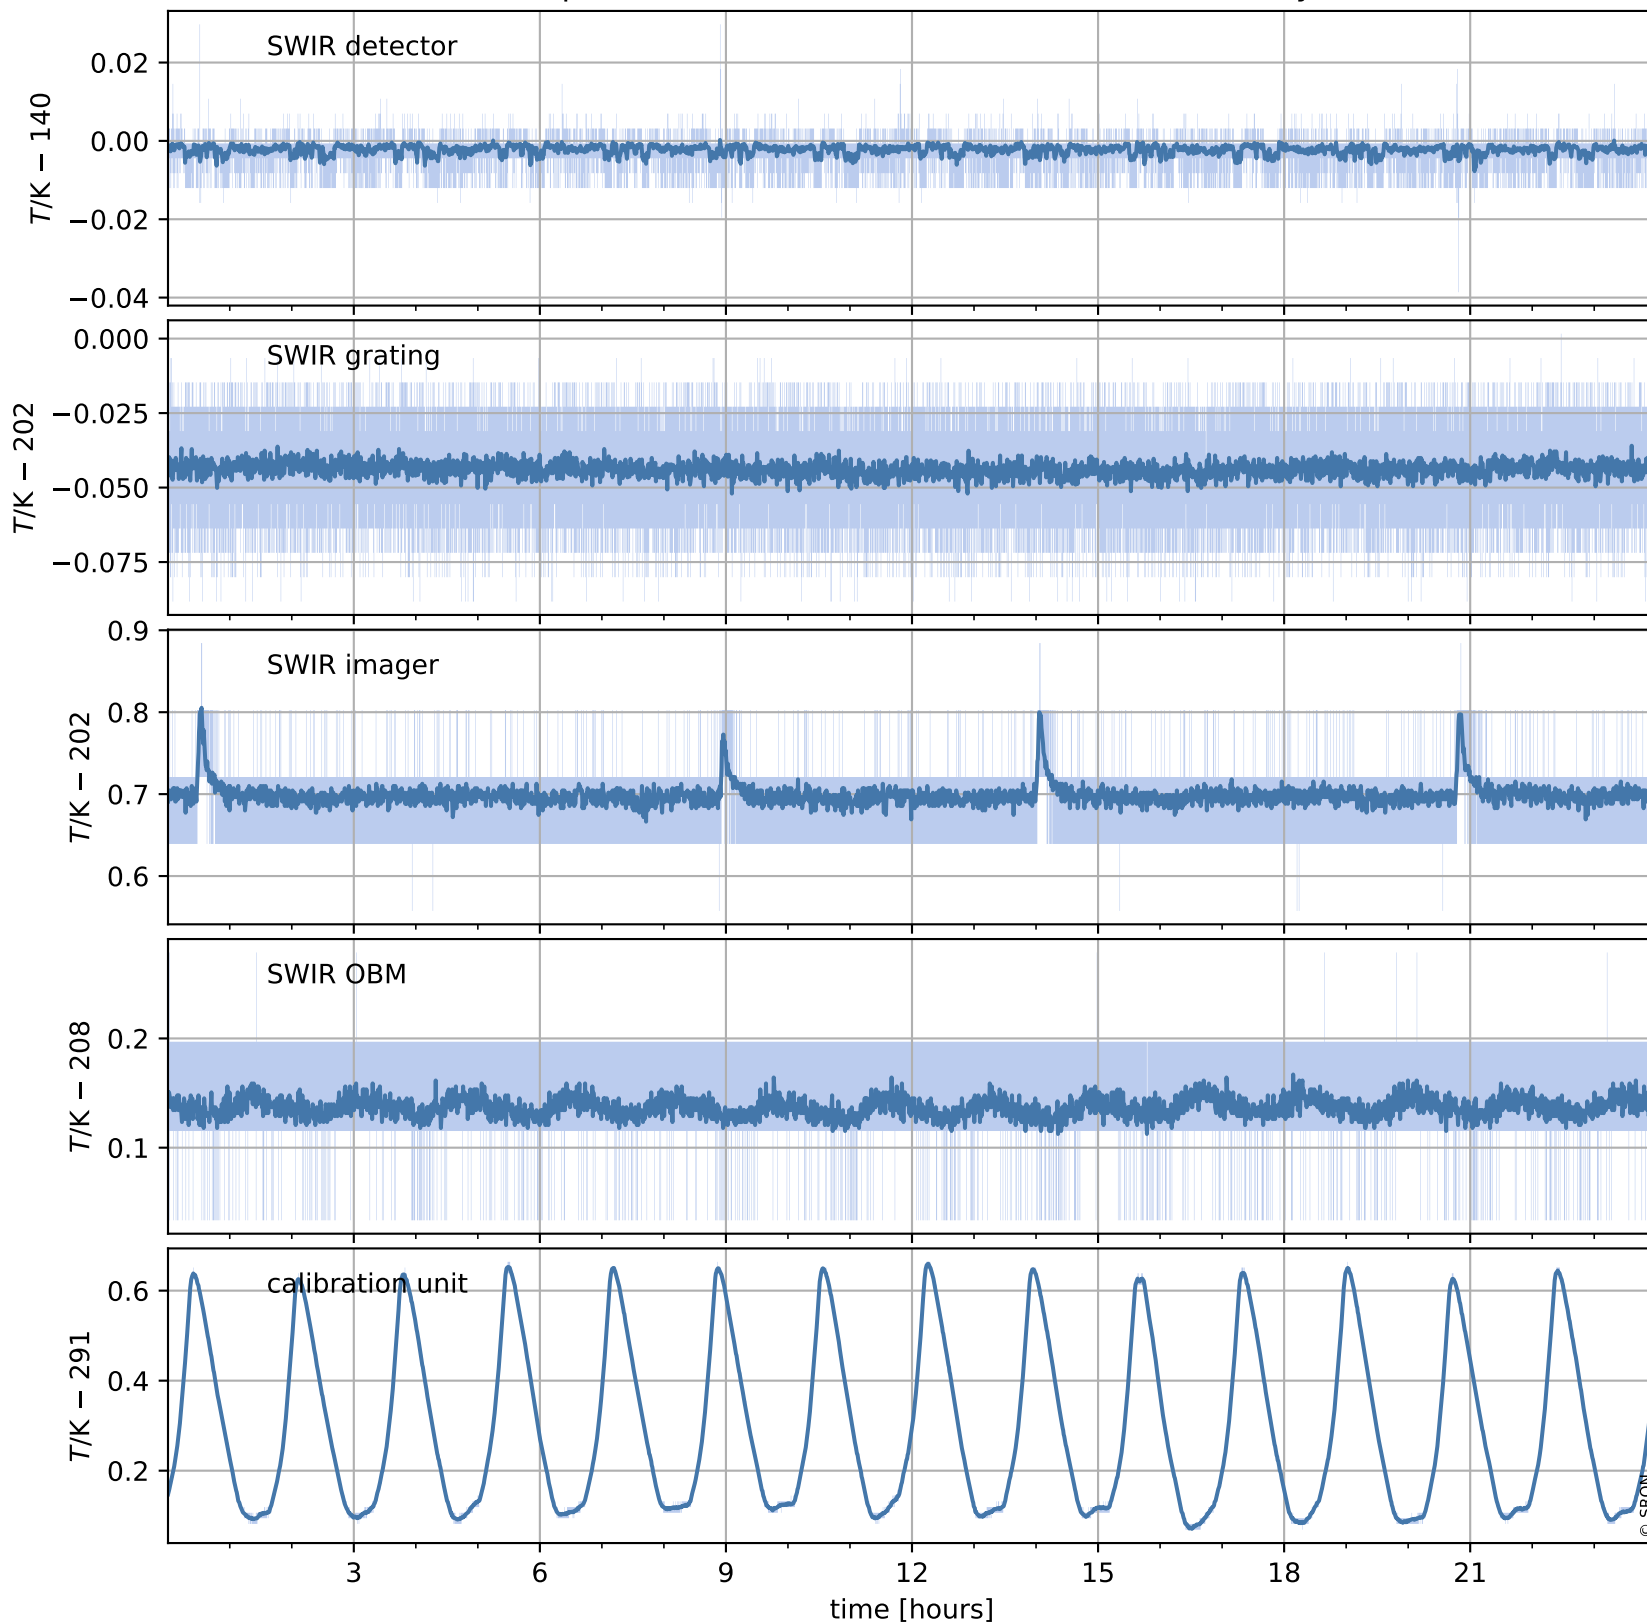

Tropomi SWIR housekeeping data

orbits : [27618, 27631]
coverage : 2023-02-11 / 2023-02-12
created : 2023-08-21T09:37:30

Temperature of sensors relevant for SWIR (one day)

Tropomi SWIR housekeeping data

orbits : [27147, 27631]
coverage : 2023-01-08 / 2023-02-12
created : 2023-08-21T09:37:30

Temperature of sensors relevant for SWIR (last month)

Tropomi SWIR housekeeping data

orbits : [27618, 27631]
coverage : 2023-02-11 / 2023-02-12
created : 2023-08-21T09:37:31

Current and duty cycle of 3 heaters relevant for SWIR (one day)

Tropomi SWIR housekeeping data

orbits : [27147, 27631]
coverage : 2023-01-08 / 2023-02-12
created : 2023-08-21T09:37:31

Current and duty cycle of 3 heaters relevant for SWIR (last month)

Tropomi SWIR housekeeping data