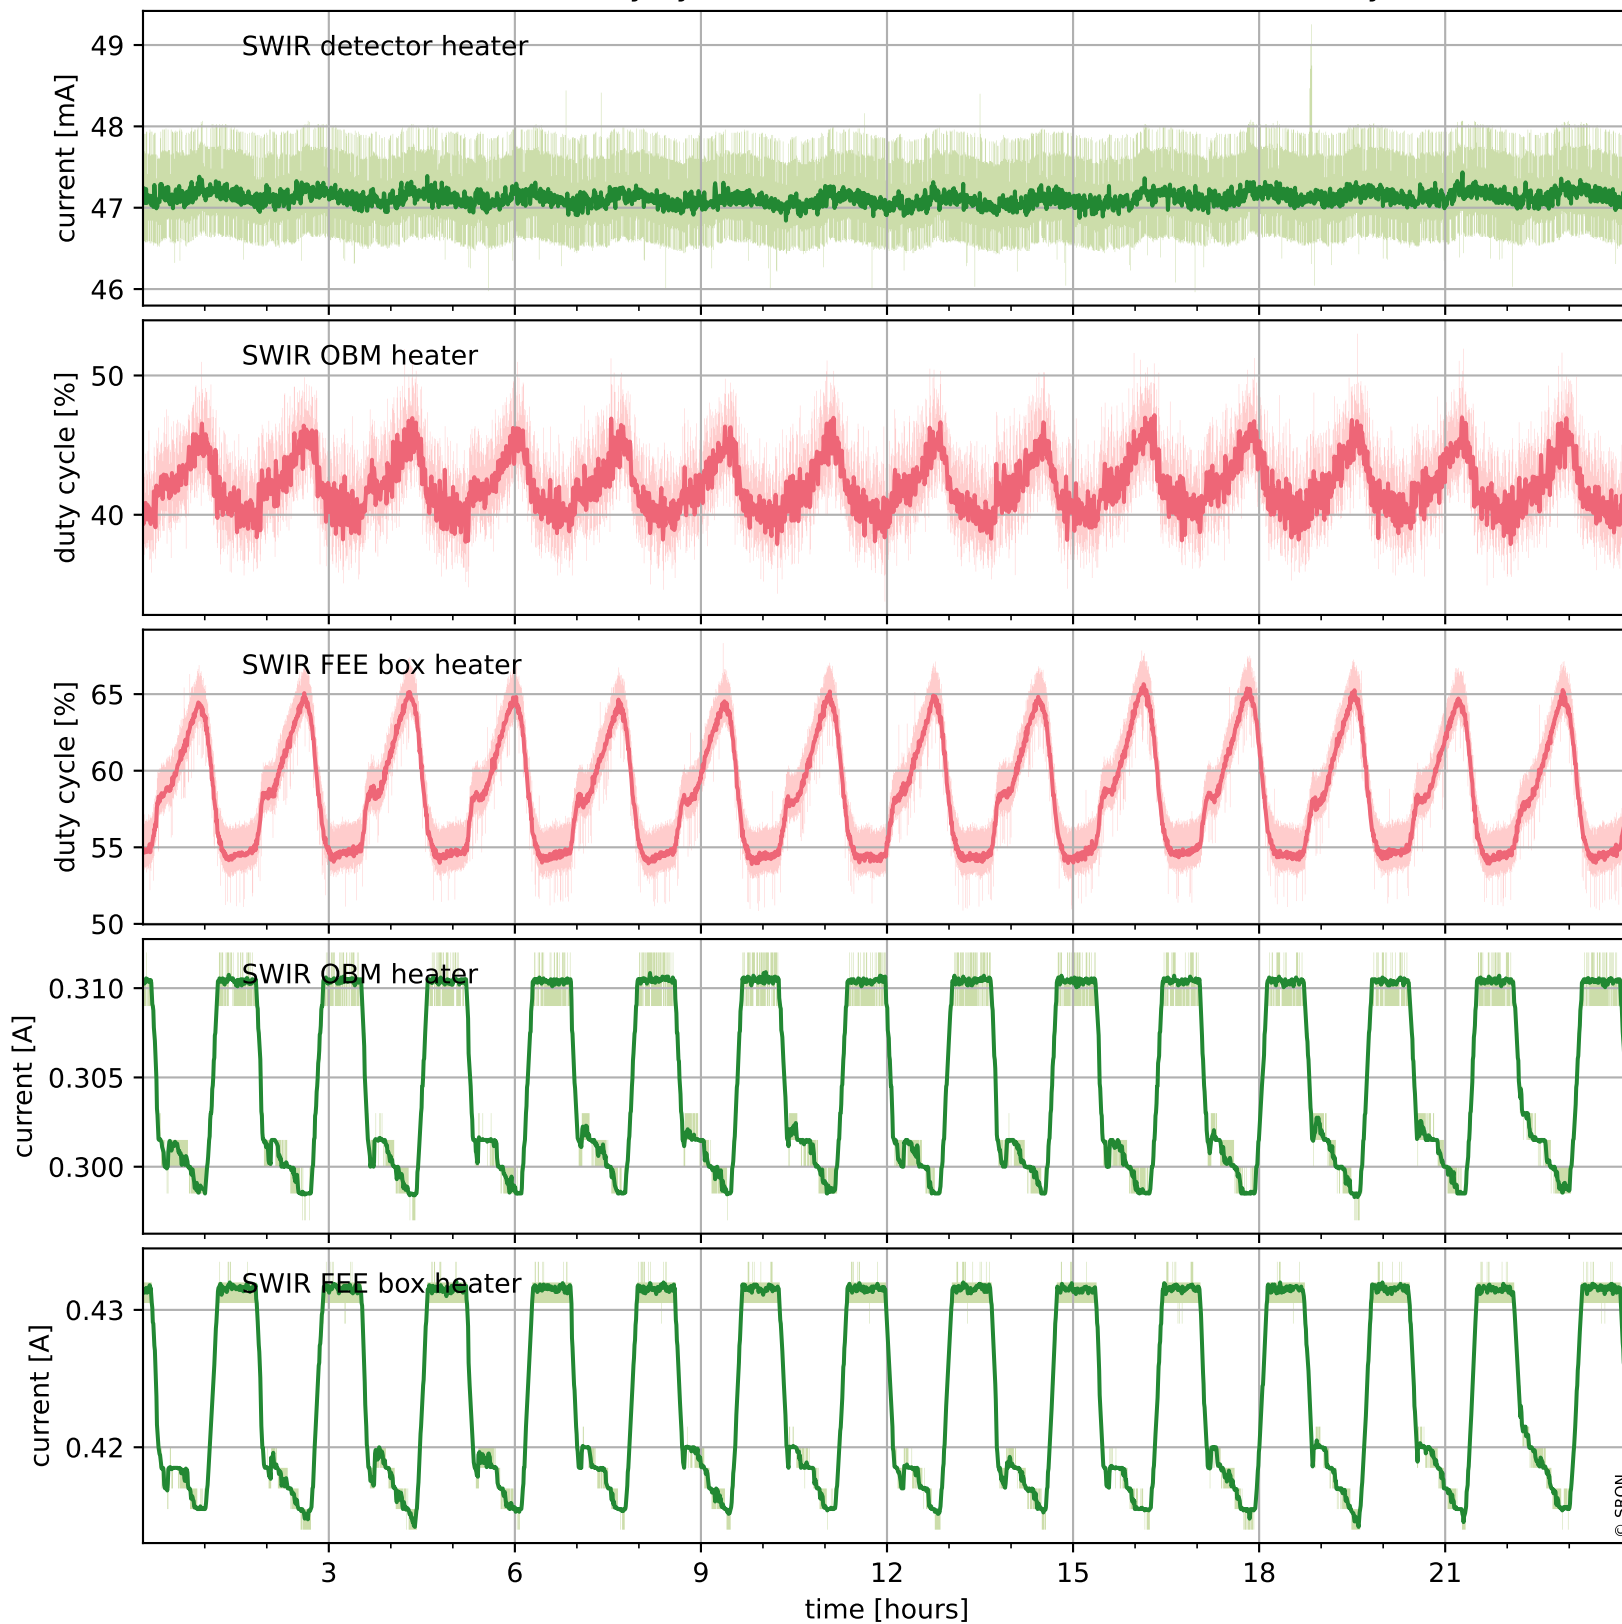

Tropomi SWIR housekeeping data

orbits : [27618, 27631]
coverage : 2023-02-11 / 2023-02-12
created : 2023-08-21T09:37:30

Temperature of sensors relevant for SWIR (one day)

Tropomi SWIR housekeeping data

orbits : [27147, 27631]
coverage : 2023-01-08 / 2023-02-12
created : 2023-08-21T09:37:30

Temperature of sensors relevant for SWIR (last month)

Tropomi SWIR housekeeping data

orbits : [27618, 27631]
coverage : 2023-02-11 / 2023-02-12
created : 2023-08-21T09:37:31

Current and duty cycle of 3 heaters relevant for SWIR (one day)

Tropomi SWIR housekeeping data

orbits : [27147, 27631]
coverage : 2023-01-08 / 2023-02-12
created : 2023-08-21T09:37:31

Current and duty cycle of 3 heaters relevant for SWIR (last month)

Tropomi SWIR housekeeping data

orbits : [27618, 27631]
coverage : 2023-02-11 / 2023-02-12
created : 2023-08-21T09:37:32

Temperature of sensors at the SWIR front-end electronics (one day)

Tropomi SWIR housekeeping data

orbits : [27147, 27631]
coverage : 2023-01-08 / 2023-02-12
created : 2023-08-21T09:37:32