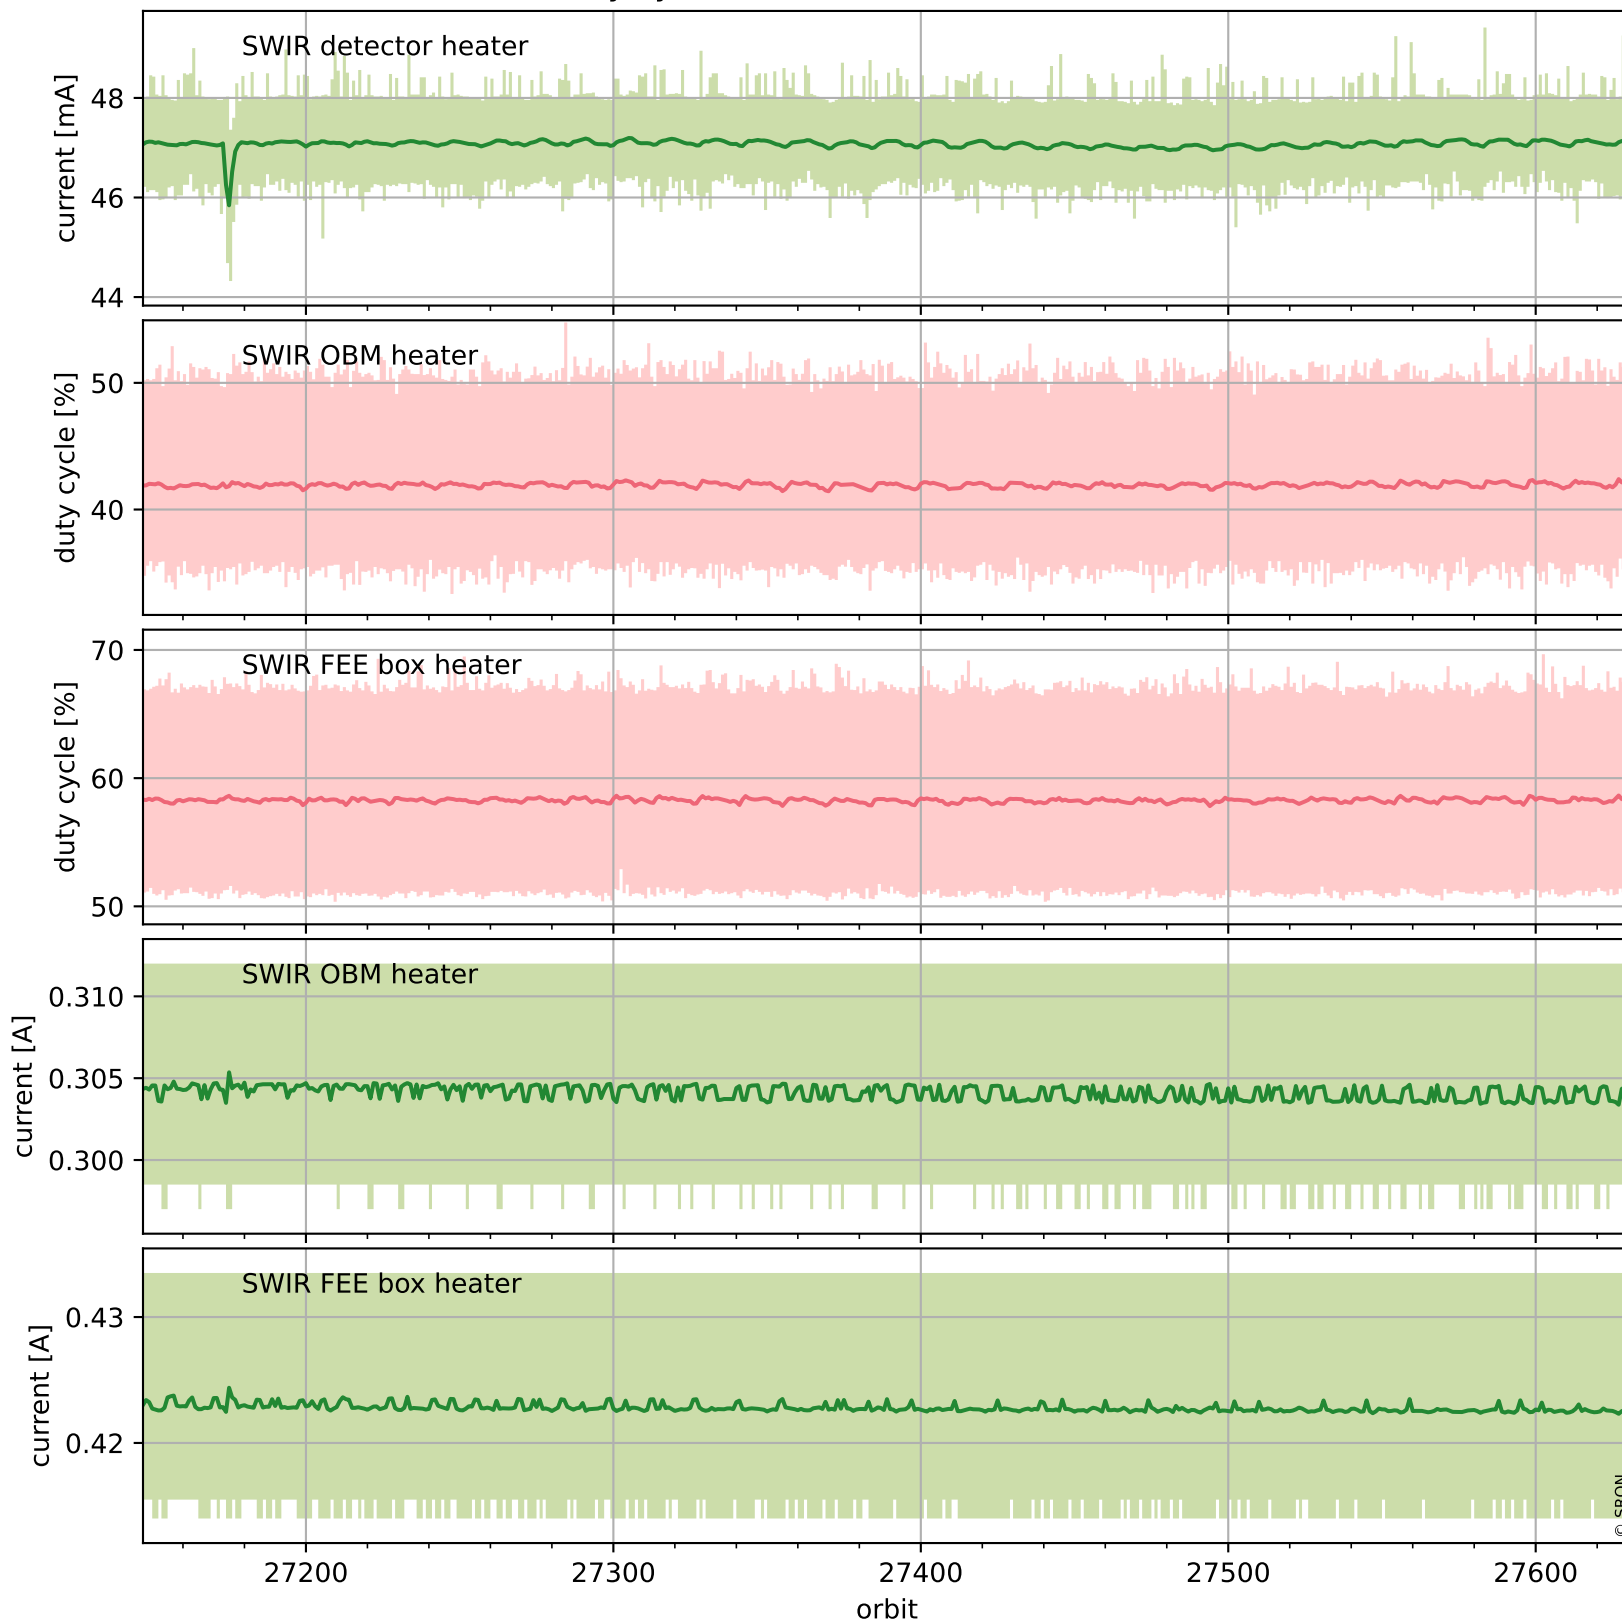

Tropomi SWIR housekeeping data

orbits : [27618, 27631]
coverage : 2023-02-11 / 2023-02-12
created : 2023-08-21T09:37:30

Temperature of sensors relevant for SWIR (one day)

Tropomi SWIR housekeeping data

orbits : [27147, 27631]
coverage : 2023-01-08 / 2023-02-12
created : 2023-08-21T09:37:30

Temperature of sensors relevant for SWIR (last month)

Tropomi SWIR housekeeping data

orbits : [27618, 27631]
coverage : 2023-02-11 / 2023-02-12
created : 2023-08-21T09:37:31

Current and duty cycle of 3 heaters relevant for SWIR (one day)

Tropomi SWIR housekeeping data

orbits : [27147, 27631]
coverage : 2023-01-08 / 2023-02-12
created : 2023-08-21T09:37:31

Current and duty cycle of 3 heaters relevant for SWIR (last month)

Tropomi SWIR housekeeping data

orbits : [27618, 27631]
coverage : 2023-02-11 / 2023-02-12
created : 2023-08-21T09:37:32

Temperature of sensors at the SWIR front-end electronics (one day)

Tropomi SWIR housekeeping data

orbits : [27147, 27631]
coverage : 2023-01-08 / 2023-02-12
created : 2023-08-21T09:37:32