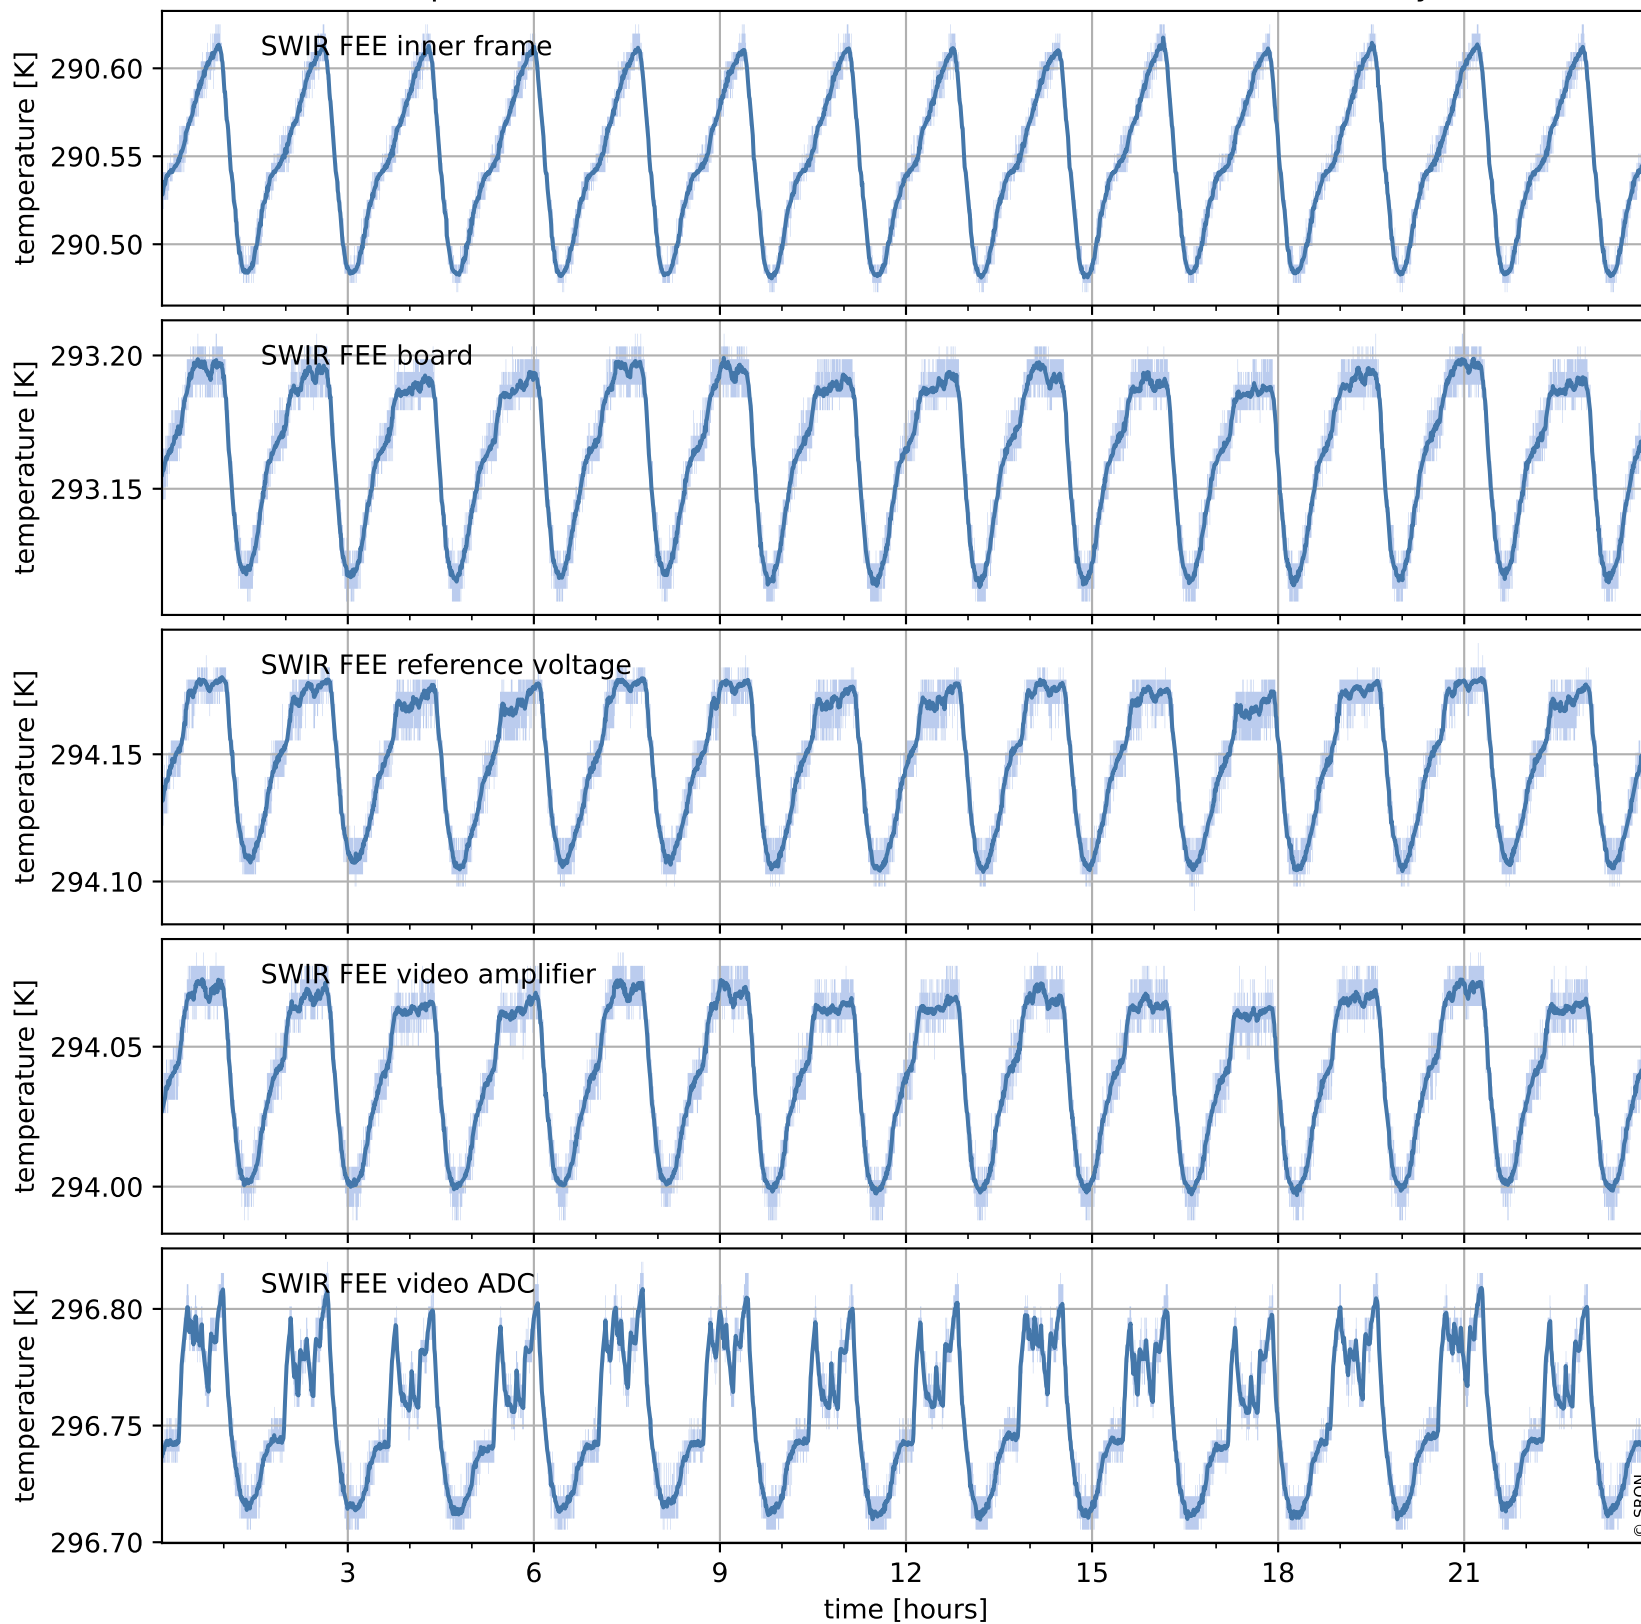

Tropomi SWIR housekeeping data

orbits : [27618, 27631]
coverage : 2023-02-11 / 2023-02-12
created : 2023-08-21T09:37:30

Temperature of sensors relevant for SWIR (one day)

Tropomi SWIR housekeeping data

orbits : [27147, 27631]
coverage : 2023-01-08 / 2023-02-12
created : 2023-08-21T09:37:30

Temperature of sensors relevant for SWIR (last month)

Tropomi SWIR housekeeping data

orbits : [27618, 27631]
coverage : 2023-02-11 / 2023-02-12
created : 2023-08-21T09:37:31

Current and duty cycle of 3 heaters relevant for SWIR (one day)

Tropomi SWIR housekeeping data

orbits : [27147, 27631]
coverage : 2023-01-08 / 2023-02-12
created : 2023-08-21T09:37:31

Current and duty cycle of 3 heaters relevant for SWIR (last month)

Tropomi SWIR housekeeping data

orbits : [27618, 27631]
coverage : 2023-02-11 / 2023-02-12
created : 2023-08-21T09:37:32

Temperature of sensors at the SWIR front-end electronics (one day)

Tropomi SWIR housekeeping data

orbits : [27147, 27631]
coverage : 2023-01-08 / 2023-02-12
created : 2023-08-21T09:37:32