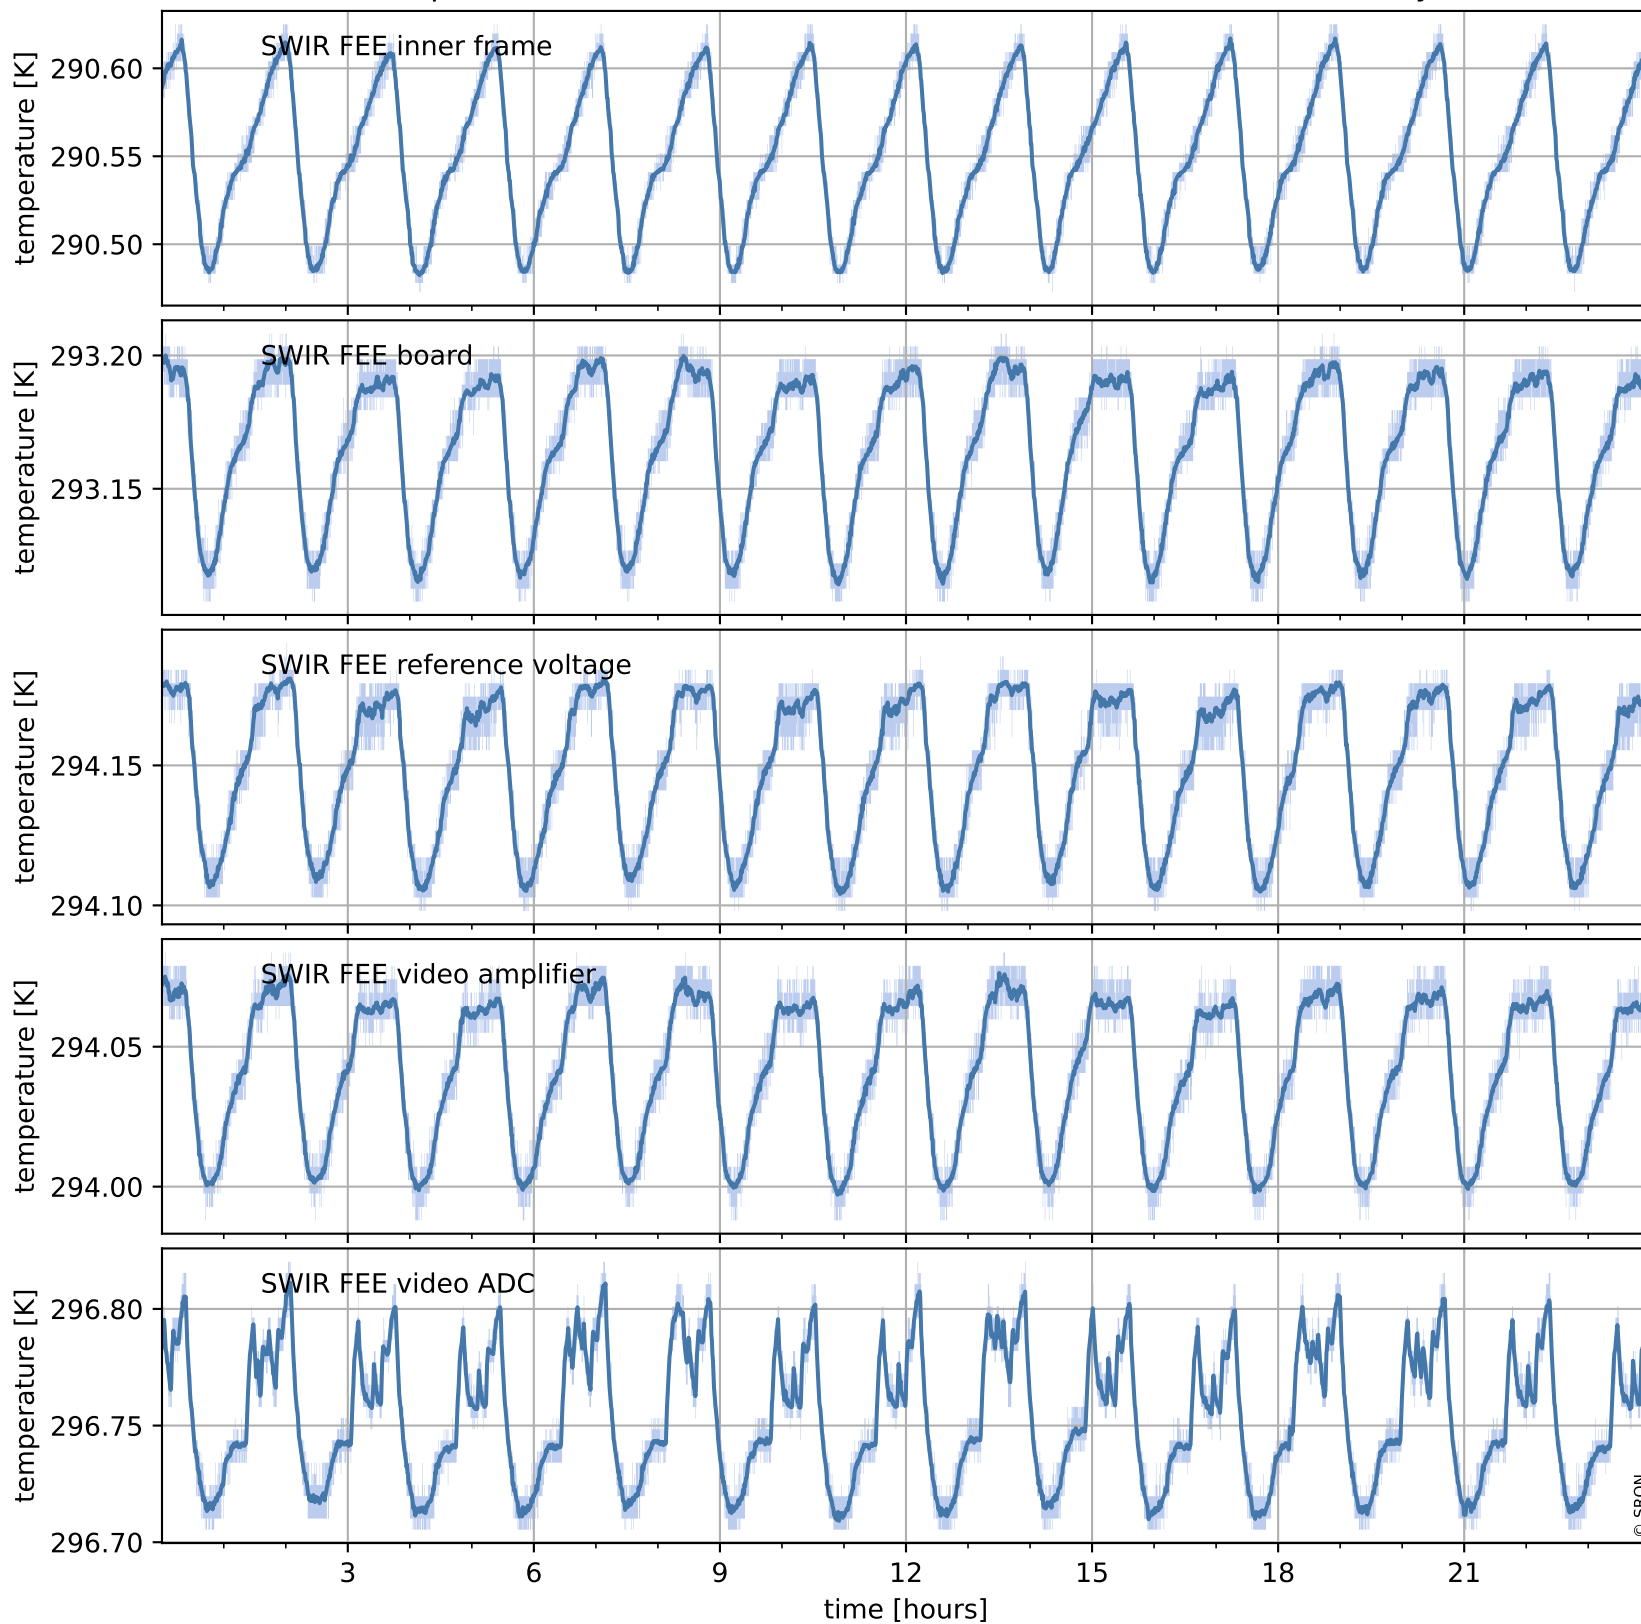

Tropomi SWIR housekeeping data

orbits : [27873, 27887]
coverage : 2023-03-01 / 2023-03-02
created : 2023-08-21T09:38:12

Temperature of sensors relevant for SWIR (one day)

Tropomi SWIR housekeeping data

orbits : [27403, 27887]
coverage : 2023-01-26 / 2023-03-02
created : 2023-08-21T09:38:12

Temperature of sensors relevant for SWIR (last month)

Tropomi SWIR housekeeping data

orbits : [27873, 27887]
coverage : 2023-03-01 / 2023-03-02
created : 2023-08-21T09:38:12

Current and duty cycle of 3 heaters relevant for SWIR (one day)

Tropomi SWIR housekeeping data

orbits : [27403, 27887]
coverage : 2023-01-26 / 2023-03-02
created : 2023-08-21T09:38:13

Current and duty cycle of 3 heaters relevant for SWIR (last month)

Tropomi SWIR housekeeping data

orbits : [27873, 27887]
coverage : 2023-03-01 / 2023-03-02
created : 2023-08-21T09:38:13

Temperature of sensors at the SWIR front-end electronics (one day)

Tropomi SWIR housekeeping data

orbits : [27403, 27887]
coverage : 2023-01-26 / 2023-03-02
created : 2023-08-21T09:38:13