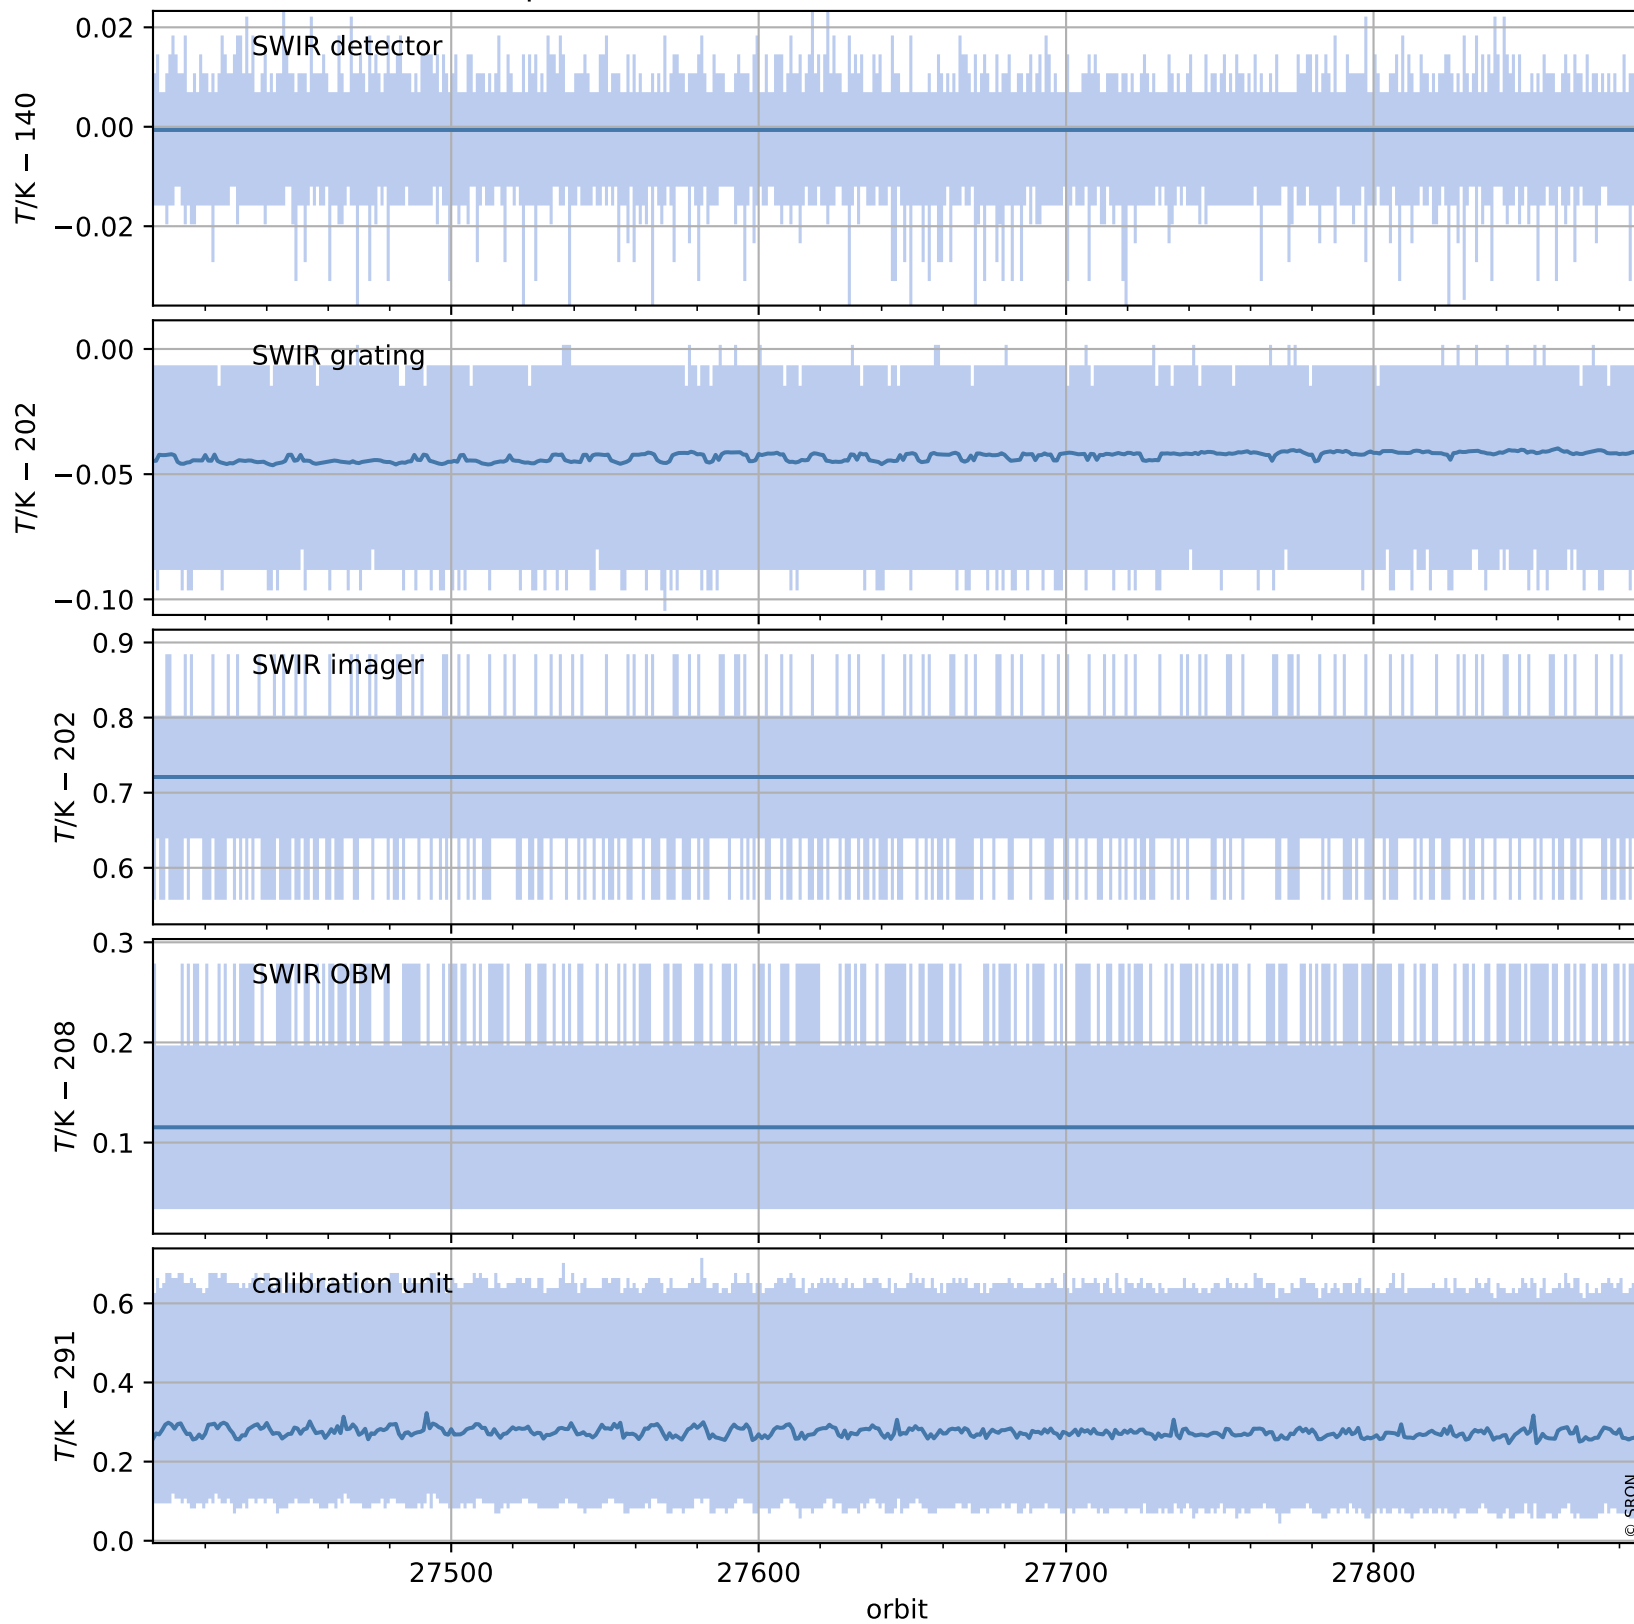

Tropomi SWIR housekeeping data

orbits : [27873, 27887]
coverage : 2023-03-01 / 2023-03-02
created : 2023-08-21T09:38:12

Temperature of sensors relevant for SWIR (one day)

Tropomi SWIR housekeeping data

orbits : [27403, 27887]
coverage : 2023-01-26 / 2023-03-02
created : 2023-08-21T09:38:12

Temperature of sensors relevant for SWIR (last month)

Tropomi SWIR housekeeping data

orbits : [27873, 27887]
coverage : 2023-03-01 / 2023-03-02
created : 2023-08-21T09:38:12

Current and duty cycle of 3 heaters relevant for SWIR (one day)

Tropomi SWIR housekeeping data

orbits : [27403, 27887]
coverage : 2023-01-26 / 2023-03-02
created : 2023-08-21T09:38:13

Current and duty cycle of 3 heaters relevant for SWIR (last month)

Tropomi SWIR housekeeping data

orbits : [27873, 27887]
coverage : 2023-03-01 / 2023-03-02
created : 2023-08-21T09:38:13

Temperature of sensors at the SWIR front-end electronics (one day)

Tropomi SWIR housekeeping data

orbits : [27403, 27887]
coverage : 2023-01-26 / 2023-03-02
created : 2023-08-21T09:38:13