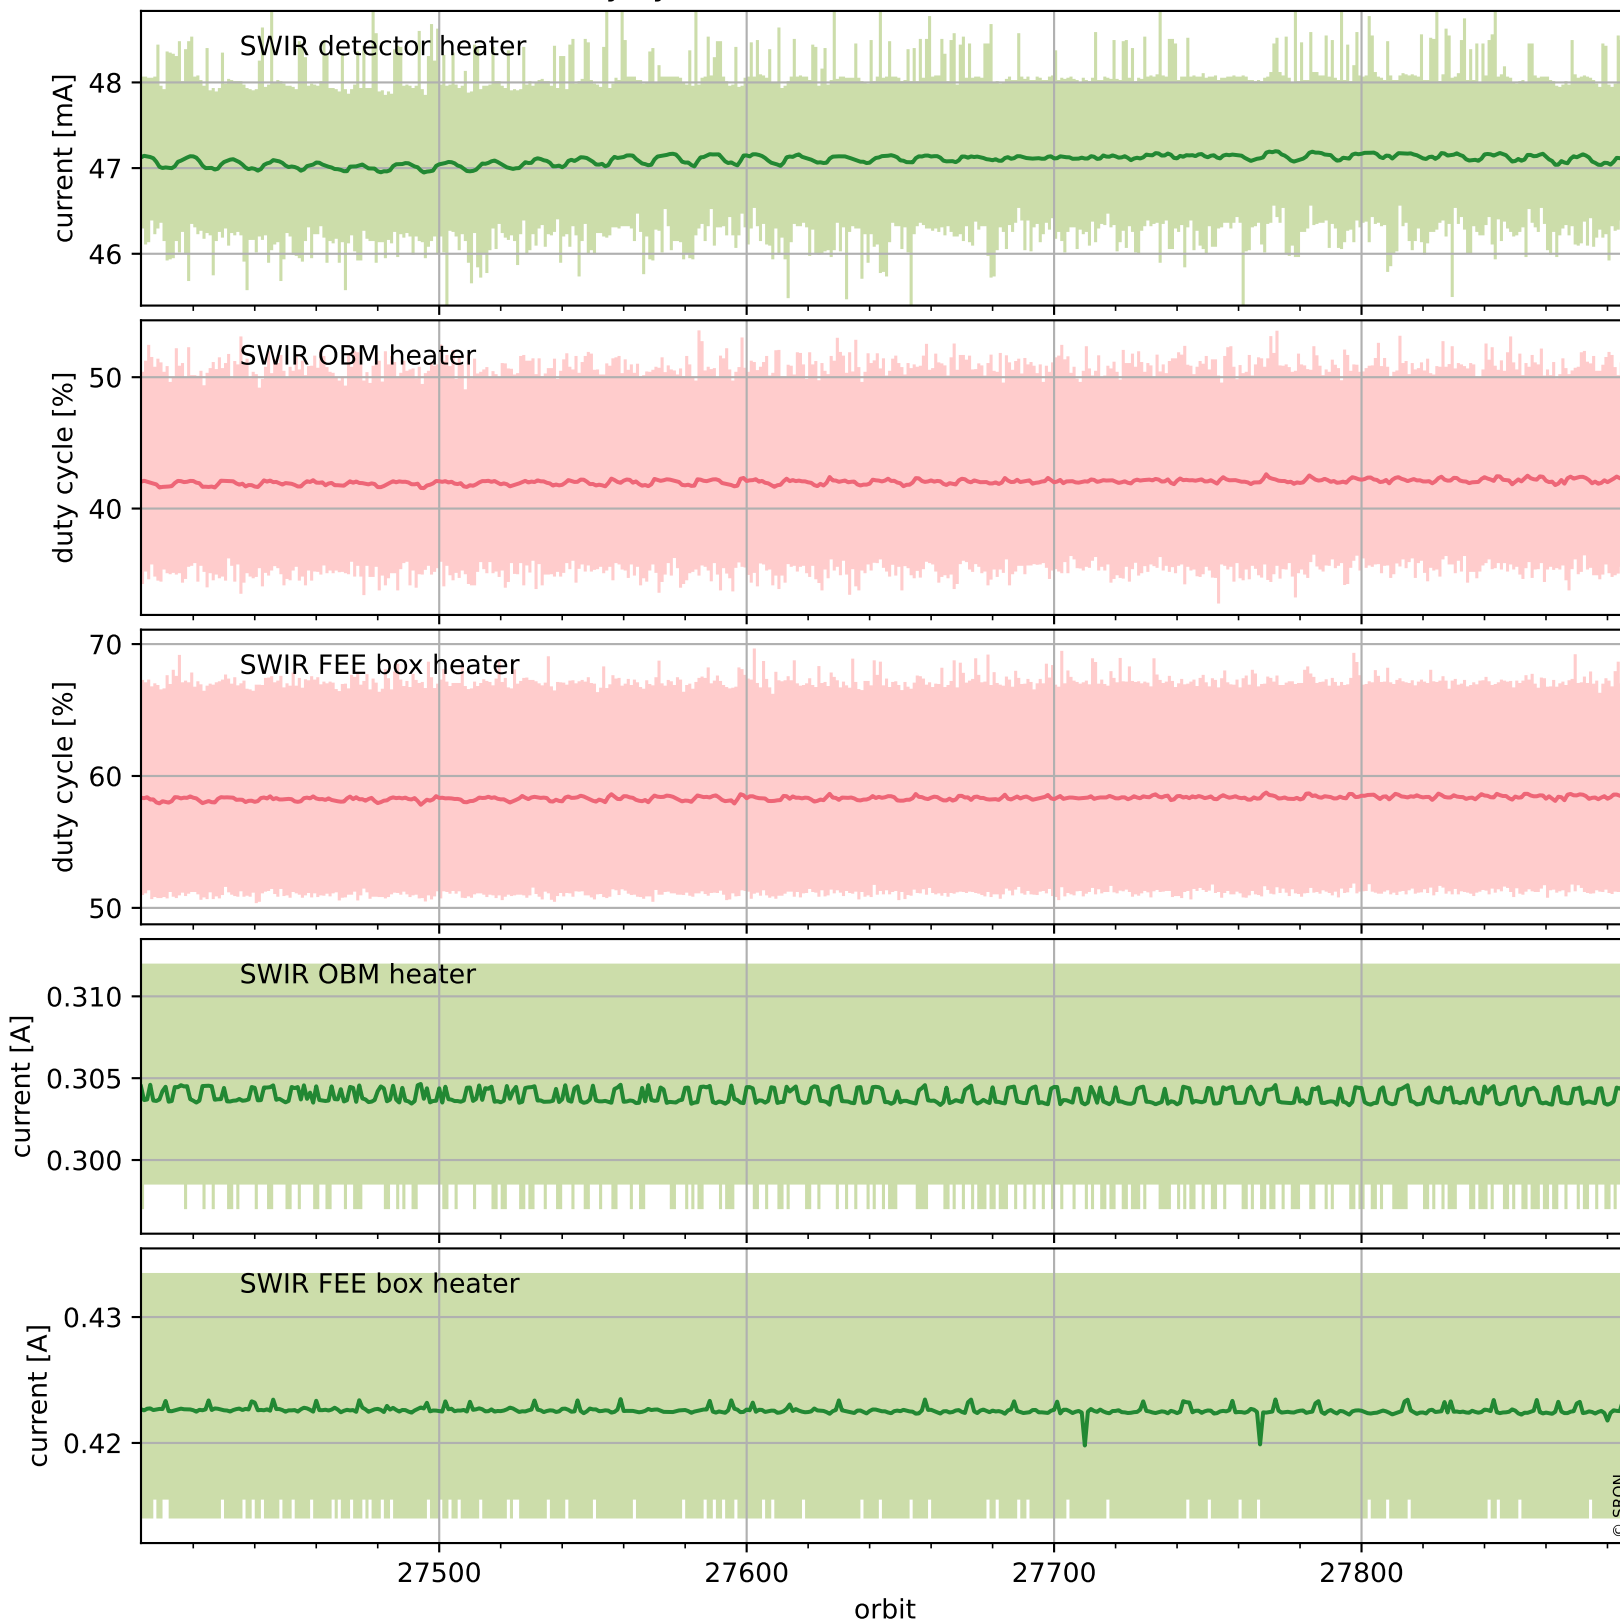

Tropomi SWIR housekeeping data

orbits : [27873, 27887]
coverage : 2023-03-01 / 2023-03-02
created : 2023-08-21T09:38:12

Temperature of sensors relevant for SWIR (one day)

Tropomi SWIR housekeeping data

orbits : [27403, 27887]
coverage : 2023-01-26 / 2023-03-02
created : 2023-08-21T09:38:12

Temperature of sensors relevant for SWIR (last month)

Tropomi SWIR housekeeping data

orbits : [27873, 27887]
coverage : 2023-03-01 / 2023-03-02
created : 2023-08-21T09:38:12

Current and duty cycle of 3 heaters relevant for SWIR (one day)

Tropomi SWIR housekeeping data

orbits : [27403, 27887]
coverage : 2023-01-26 / 2023-03-02
created : 2023-08-21T09:38:13

Current and duty cycle of 3 heaters relevant for SWIR (last month)

Tropomi SWIR housekeeping data

orbits : [27873, 27887]
coverage : 2023-03-01 / 2023-03-02
created : 2023-08-21T09:38:13

Temperature of sensors at the SWIR front-end electronics (one day)

Tropomi SWIR housekeeping data

orbits : [27403, 27887]
coverage : 2023-01-26 / 2023-03-02
created : 2023-08-21T09:38:13