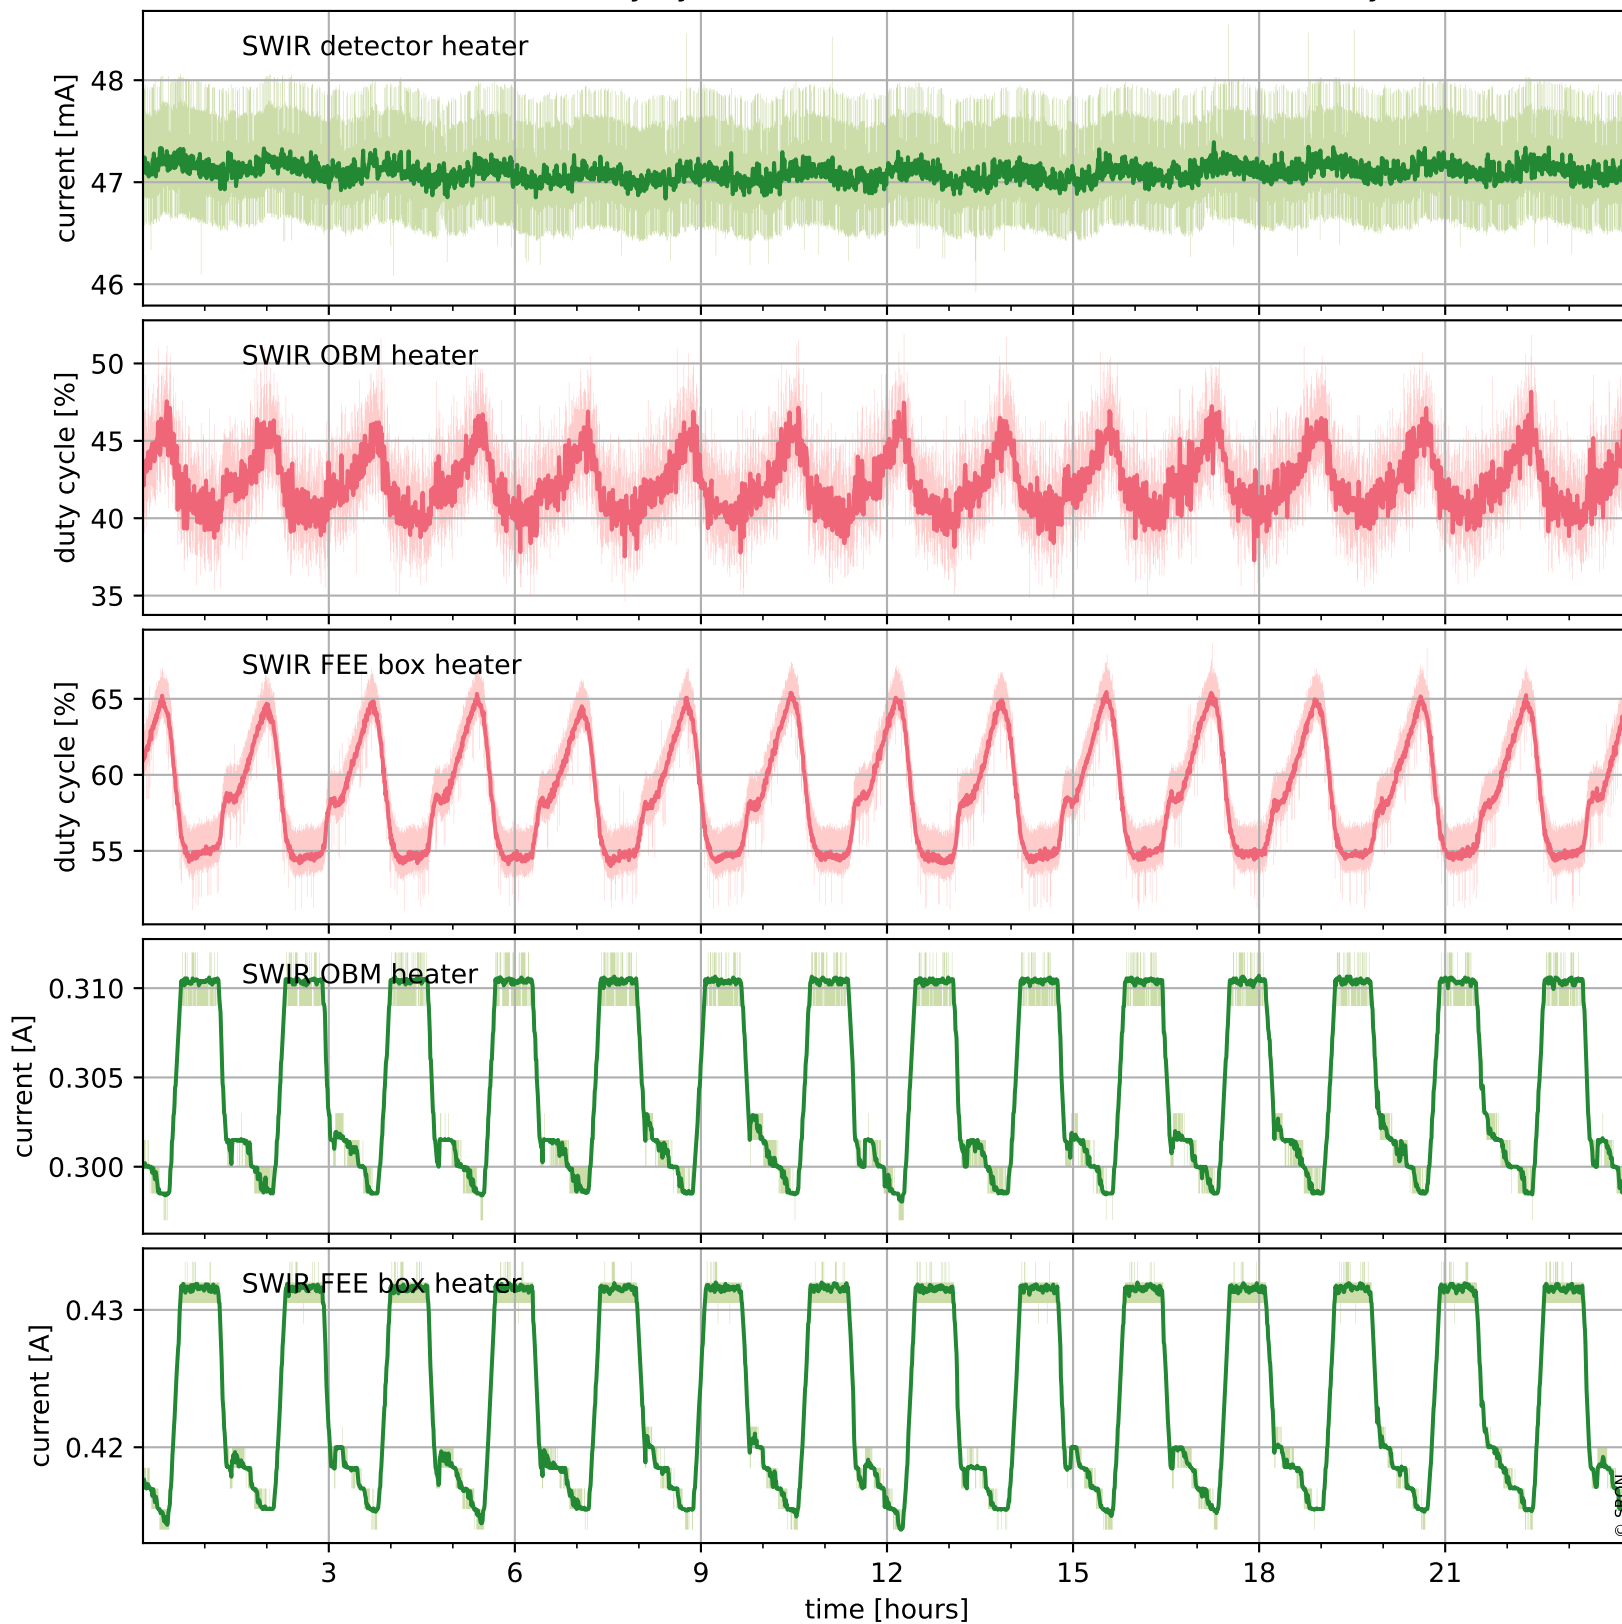

Tropomi SWIR housekeeping data

orbits : [27873, 27887]
coverage : 2023-03-01 / 2023-03-02
created : 2023-08-21T09:38:12

Temperature of sensors relevant for SWIR (one day)

Tropomi SWIR housekeeping data

orbits : [27403, 27887]
coverage : 2023-01-26 / 2023-03-02
created : 2023-08-21T09:38:12

Temperature of sensors relevant for SWIR (last month)

Tropomi SWIR housekeeping data

orbits : [27873, 27887]
coverage : 2023-03-01 / 2023-03-02
created : 2023-08-21T09:38:12

Current and duty cycle of 3 heaters relevant for SWIR (one day)

Tropomi SWIR housekeeping data

orbits : [27403, 27887]
coverage : 2023-01-26 / 2023-03-02
created : 2023-08-21T09:38:13

Current and duty cycle of 3 heaters relevant for SWIR (last month)

Tropomi SWIR housekeeping data

orbits : [27873, 27887]
coverage : 2023-03-01 / 2023-03-02
created : 2023-08-21T09:38:13

Temperature of sensors at the SWIR front-end electronics (one day)

Tropomi SWIR housekeeping data

orbits : [27403, 27887]
coverage : 2023-01-26 / 2023-03-02
created : 2023-08-21T09:38:13