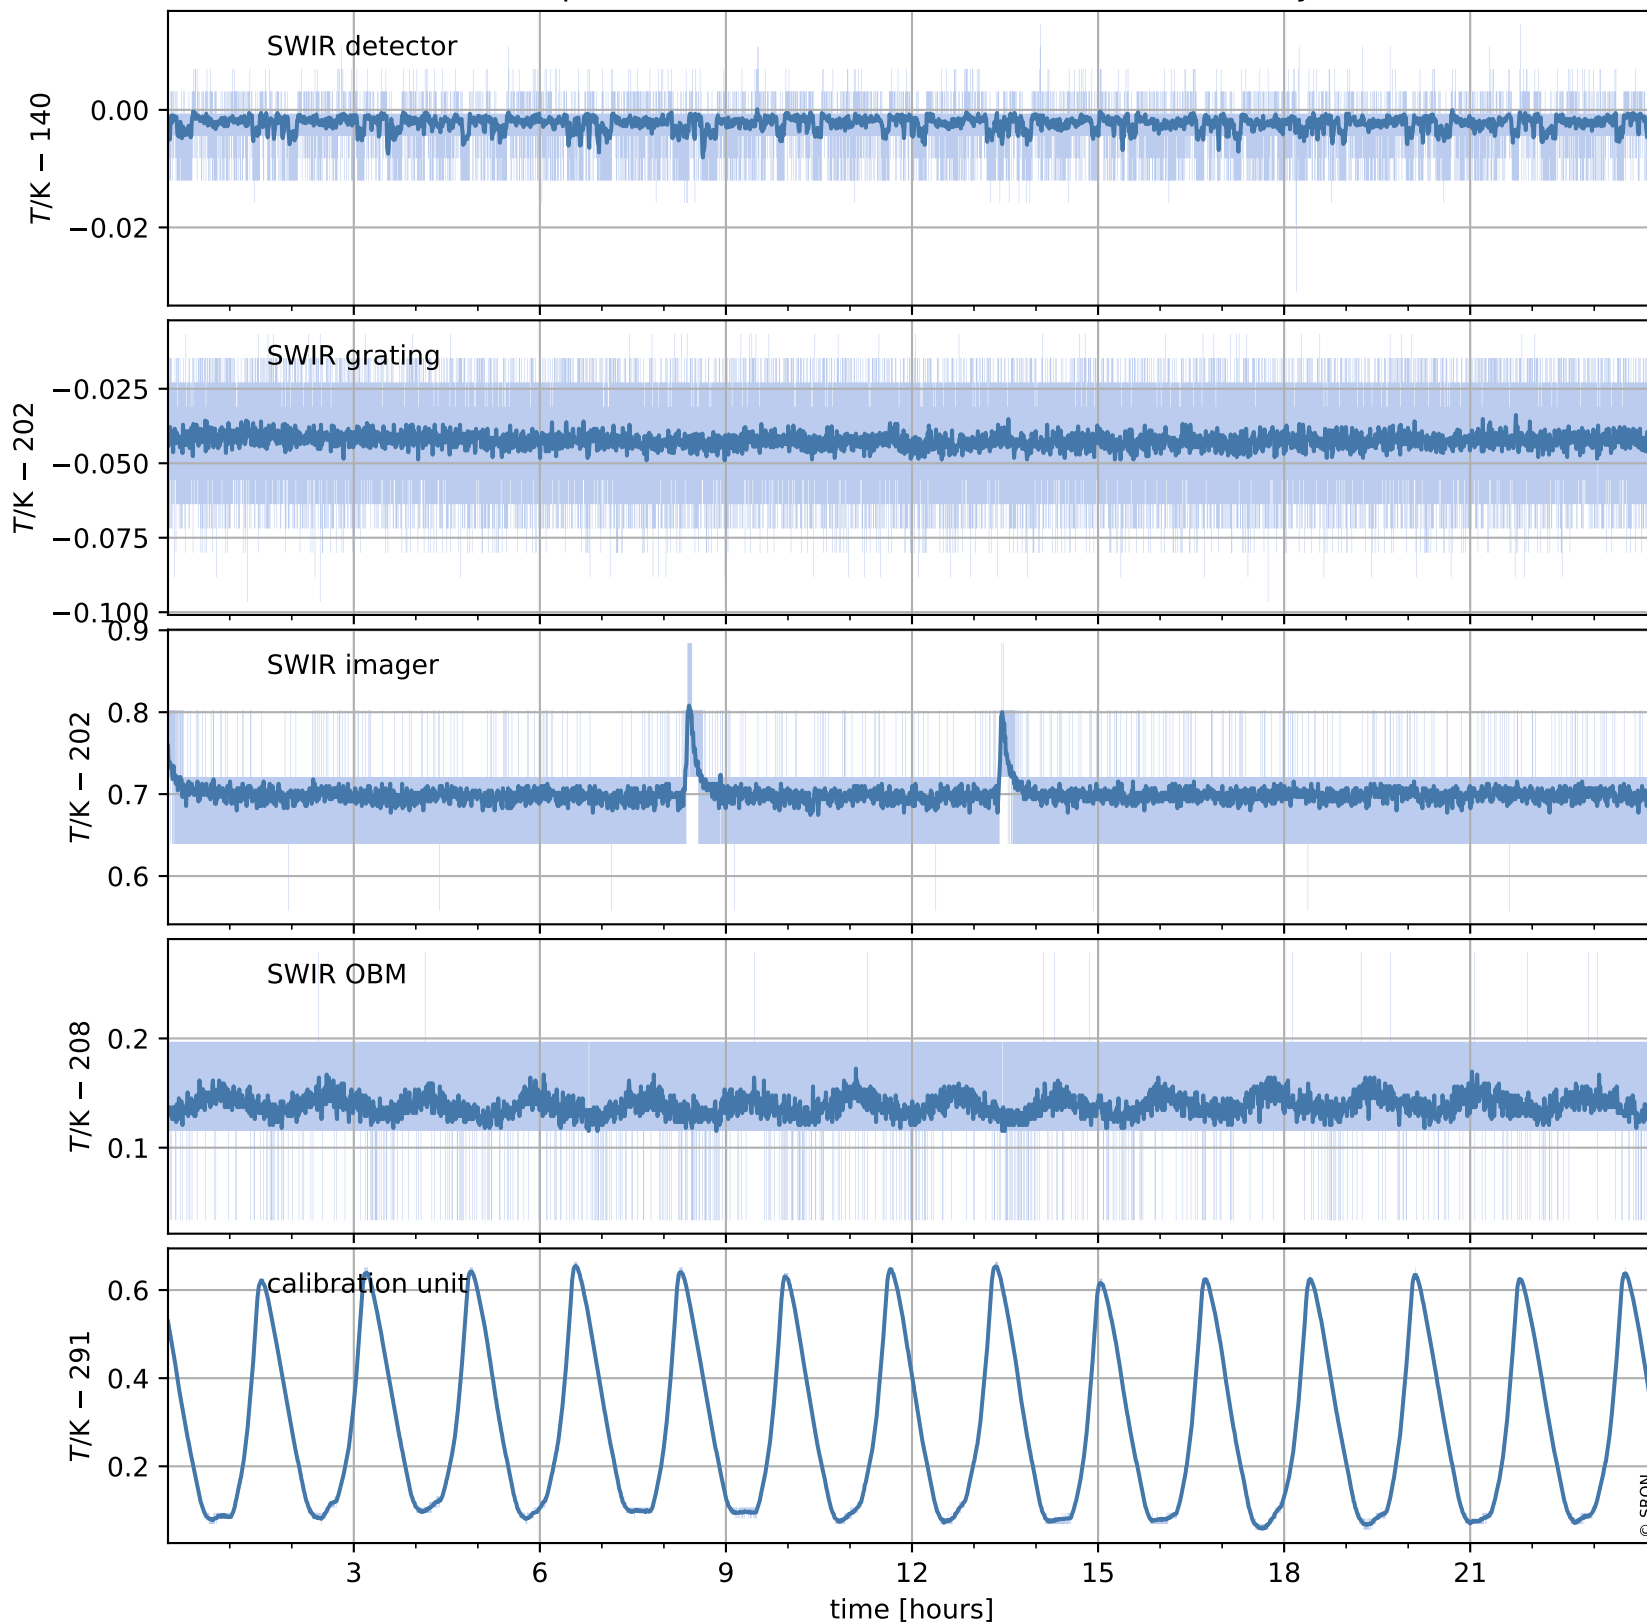

Tropomi SWIR housekeeping data

orbits : [27873, 27887]
coverage : 2023-03-01 / 2023-03-02
created : 2023-08-21T09:38:12

Temperature of sensors relevant for SWIR (one day)

Tropomi SWIR housekeeping data

orbits : [27403, 27887]
coverage : 2023-01-26 / 2023-03-02
created : 2023-08-21T09:38:12

Temperature of sensors relevant for SWIR (last month)

Tropomi SWIR housekeeping data

orbits : [27873, 27887]
coverage : 2023-03-01 / 2023-03-02
created : 2023-08-21T09:38:12

Current and duty cycle of 3 heaters relevant for SWIR (one day)

Tropomi SWIR housekeeping data

orbits : [27403, 27887]
coverage : 2023-01-26 / 2023-03-02
created : 2023-08-21T09:38:13

Current and duty cycle of 3 heaters relevant for SWIR (last month)

Tropomi SWIR housekeeping data

orbits : [27873, 27887]
coverage : 2023-03-01 / 2023-03-02
created : 2023-08-21T09:38:13

Temperature of sensors at the SWIR front-end electronics (one day)

Tropomi SWIR housekeeping data

orbits : [27403, 27887]
coverage : 2023-01-26 / 2023-03-02
created : 2023-08-21T09:38:13