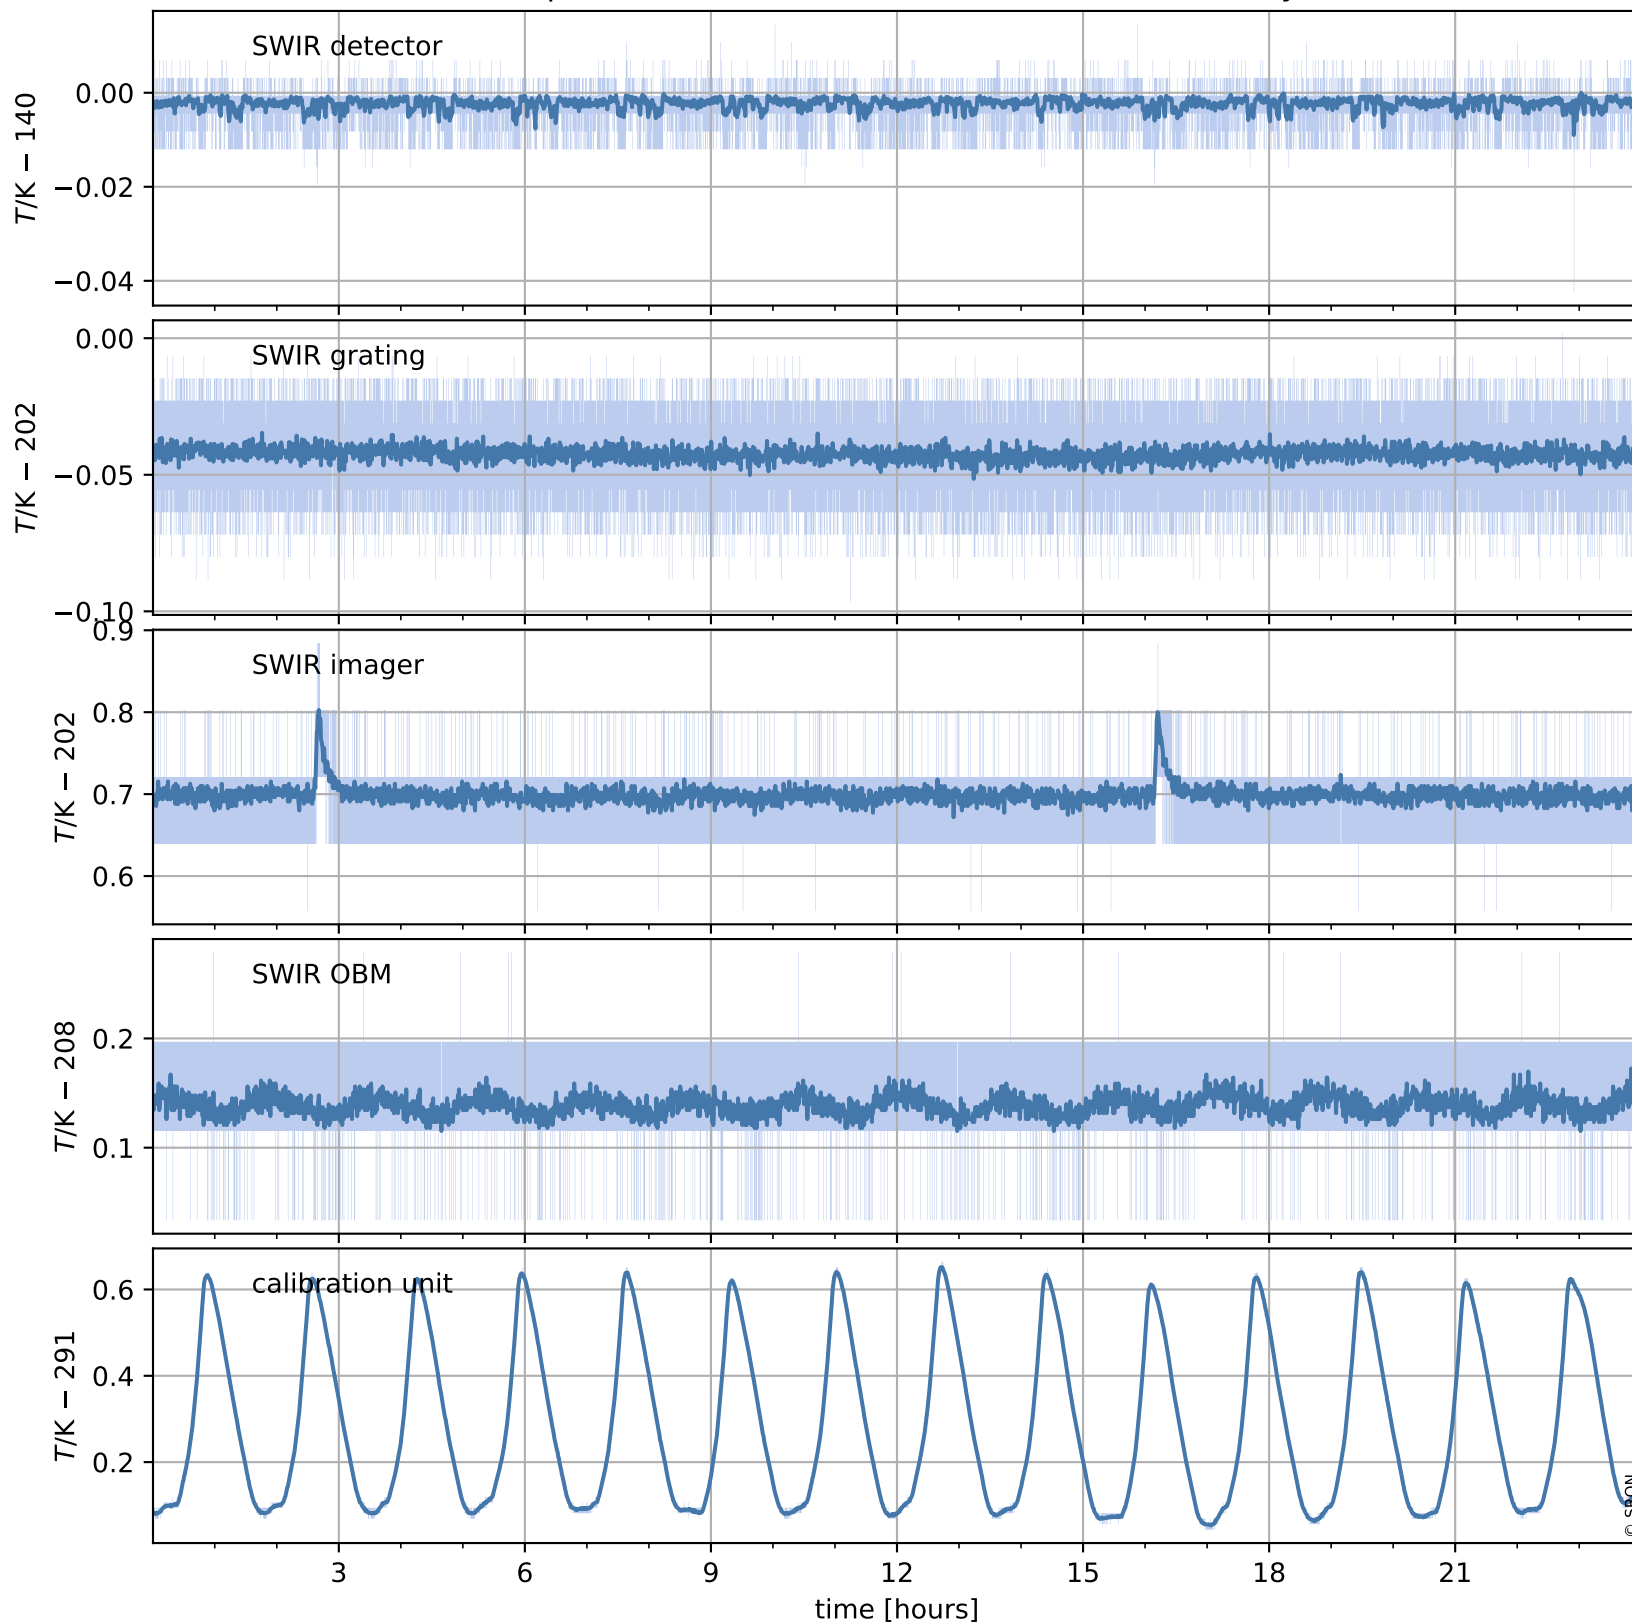

Tropomi SWIR housekeeping data

orbits : [27902, 27915]
coverage : 2023-03-03 / 2023-03-04
created : 2023-08-21T09:38:16

Temperature of sensors relevant for SWIR (one day)

Tropomi SWIR housekeeping data

orbits : [27431, 27915]
coverage : 2023-01-28 / 2023-03-04
created : 2023-08-21T09:38:17

Temperature of sensors relevant for SWIR (last month)

Tropomi SWIR housekeeping data

orbits : [27902, 27915]
coverage : 2023-03-03 / 2023-03-04
created : 2023-08-21T09:38:17

Current and duty cycle of 3 heaters relevant for SWIR (one day)

Tropomi SWIR housekeeping data

orbits : [27431, 27915]
coverage : 2023-01-28 / 2023-03-04
created : 2023-08-21T09:38:17

Current and duty cycle of 3 heaters relevant for SWIR (last month)

Tropomi SWIR housekeeping data