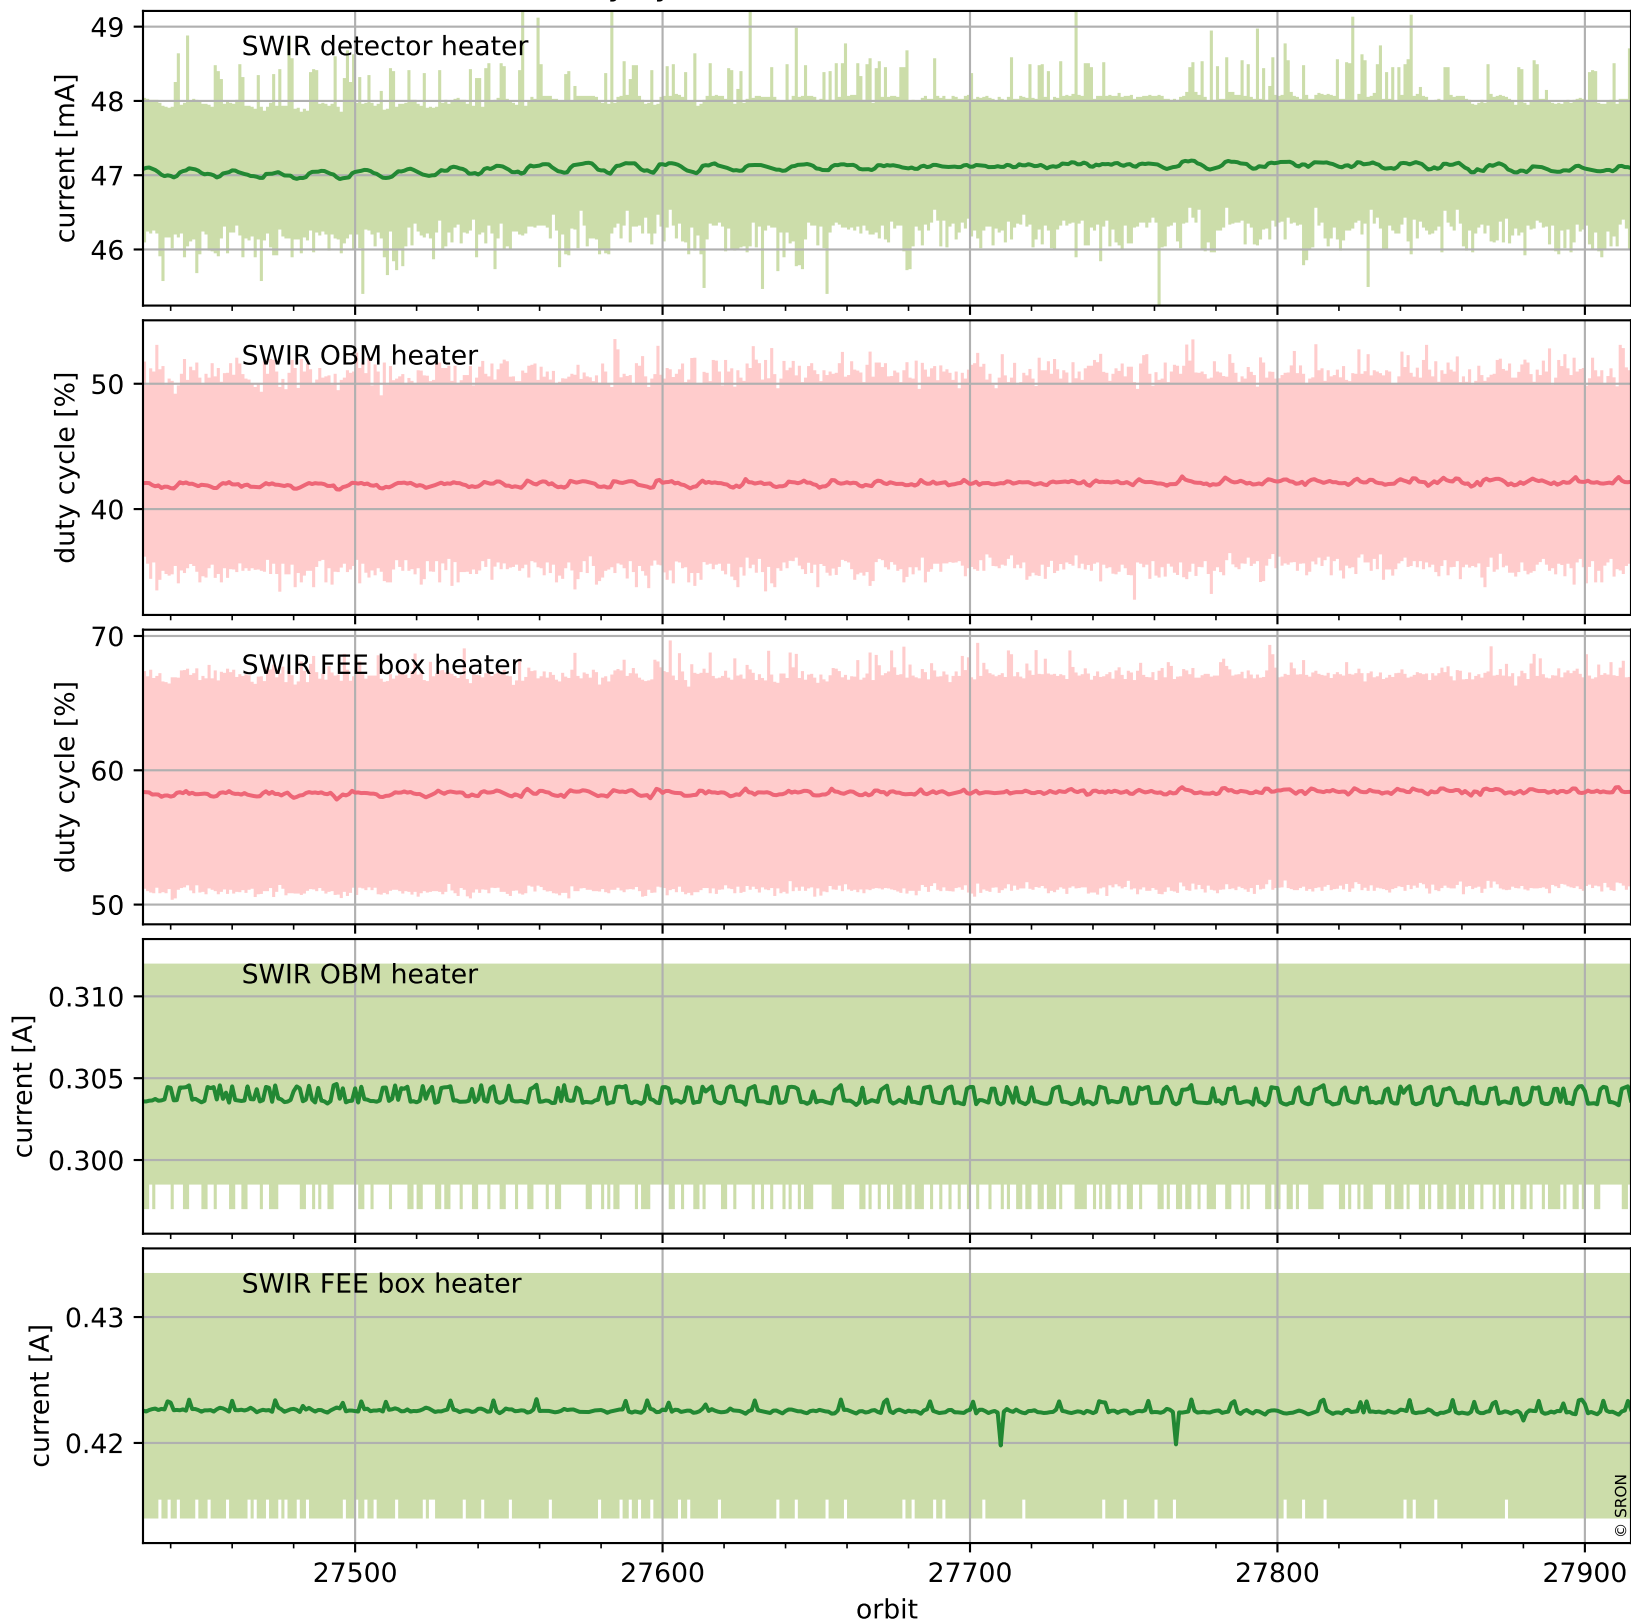

Tropomi SWIR housekeeping data

orbits : [27902, 27915]
coverage : 2023-03-03 / 2023-03-04
created : 2023-08-21T09:38:16

Temperature of sensors relevant for SWIR (one day)

Tropomi SWIR housekeeping data

orbits : [27431, 27915]
coverage : 2023-01-28 / 2023-03-04
created : 2023-08-21T09:38:17

Temperature of sensors relevant for SWIR (last month)

Tropomi SWIR housekeeping data

orbits : [27902, 27915]
coverage : 2023-03-03 / 2023-03-04
created : 2023-08-21T09:38:17

Current and duty cycle of 3 heaters relevant for SWIR (one day)

Tropomi SWIR housekeeping data

orbits : [27431, 27915]
coverage : 2023-01-28 / 2023-03-04
created : 2023-08-21T09:38:17

Current and duty cycle of 3 heaters relevant for SWIR (last month)

Tropomi SWIR housekeeping data

orbits : [27902, 27915]
coverage : 2023-03-03 / 2023-03-04
created : 2023-08-21T09:38:18

Temperature of sensors at the SWIR front-end electronics (one day)

Tropomi SWIR housekeeping data

orbits : [27431, 27915]
coverage : 2023-01-28 / 2023-03-04
created : 2023-08-21T09:38:18