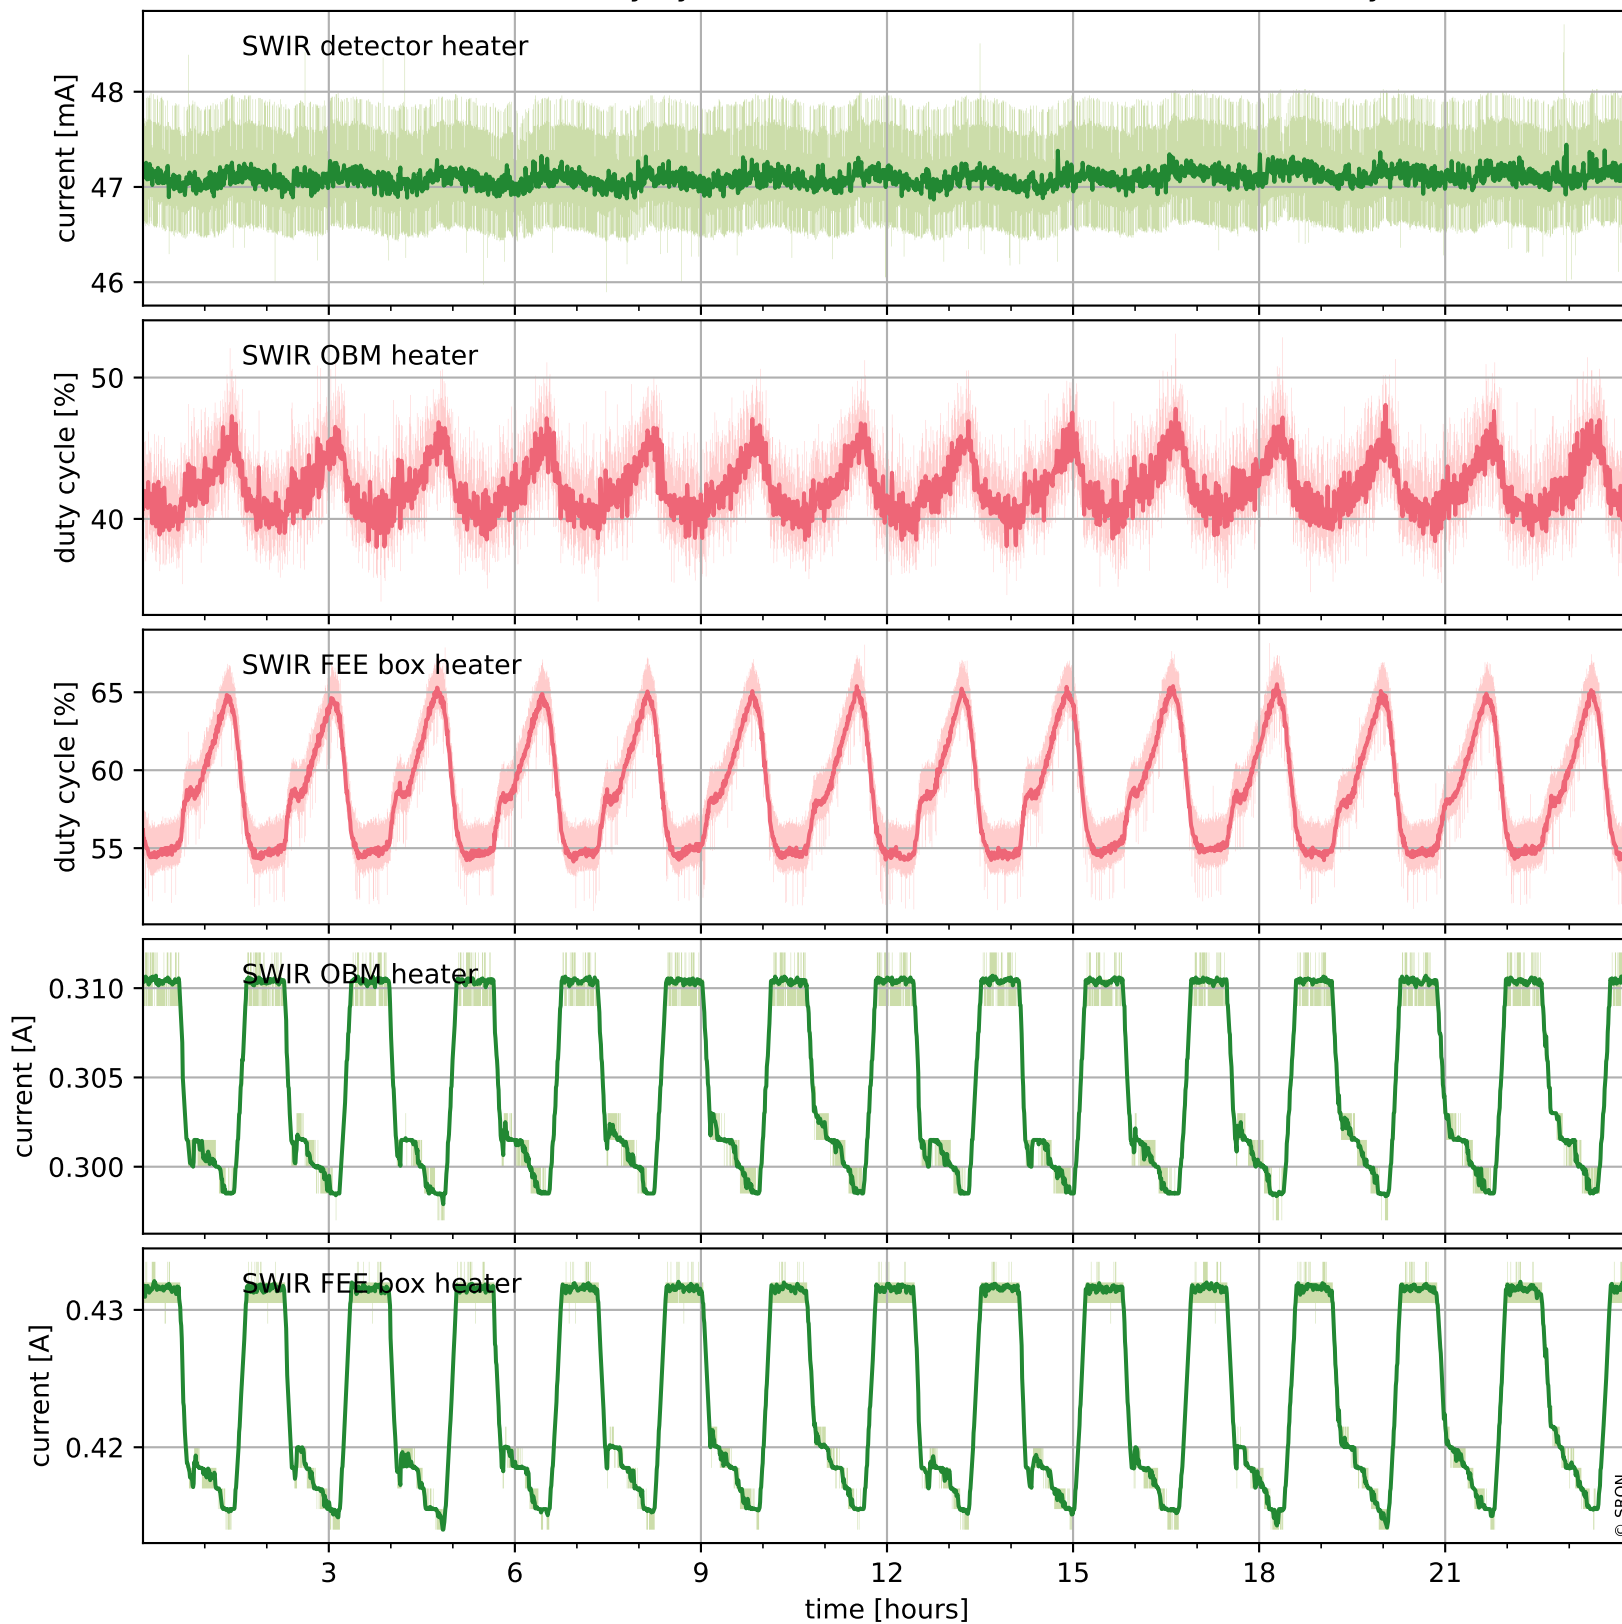

Tropomi SWIR housekeeping data

orbits : [27902, 27915]
coverage : 2023-03-03 / 2023-03-04
created : 2023-08-21T09:38:16

Temperature of sensors relevant for SWIR (one day)

Tropomi SWIR housekeeping data

orbits : [27431, 27915]
coverage : 2023-01-28 / 2023-03-04
created : 2023-08-21T09:38:17

Temperature of sensors relevant for SWIR (last month)

Tropomi SWIR housekeeping data

orbits : [27902, 27915]
coverage : 2023-03-03 / 2023-03-04
created : 2023-08-21T09:38:17

Current and duty cycle of 3 heaters relevant for SWIR (one day)

Tropomi SWIR housekeeping data

orbits : [27431, 27915]
coverage : 2023-01-28 / 2023-03-04
created : 2023-08-21T09:38:17

Current and duty cycle of 3 heaters relevant for SWIR (last month)

Tropomi SWIR housekeeping data