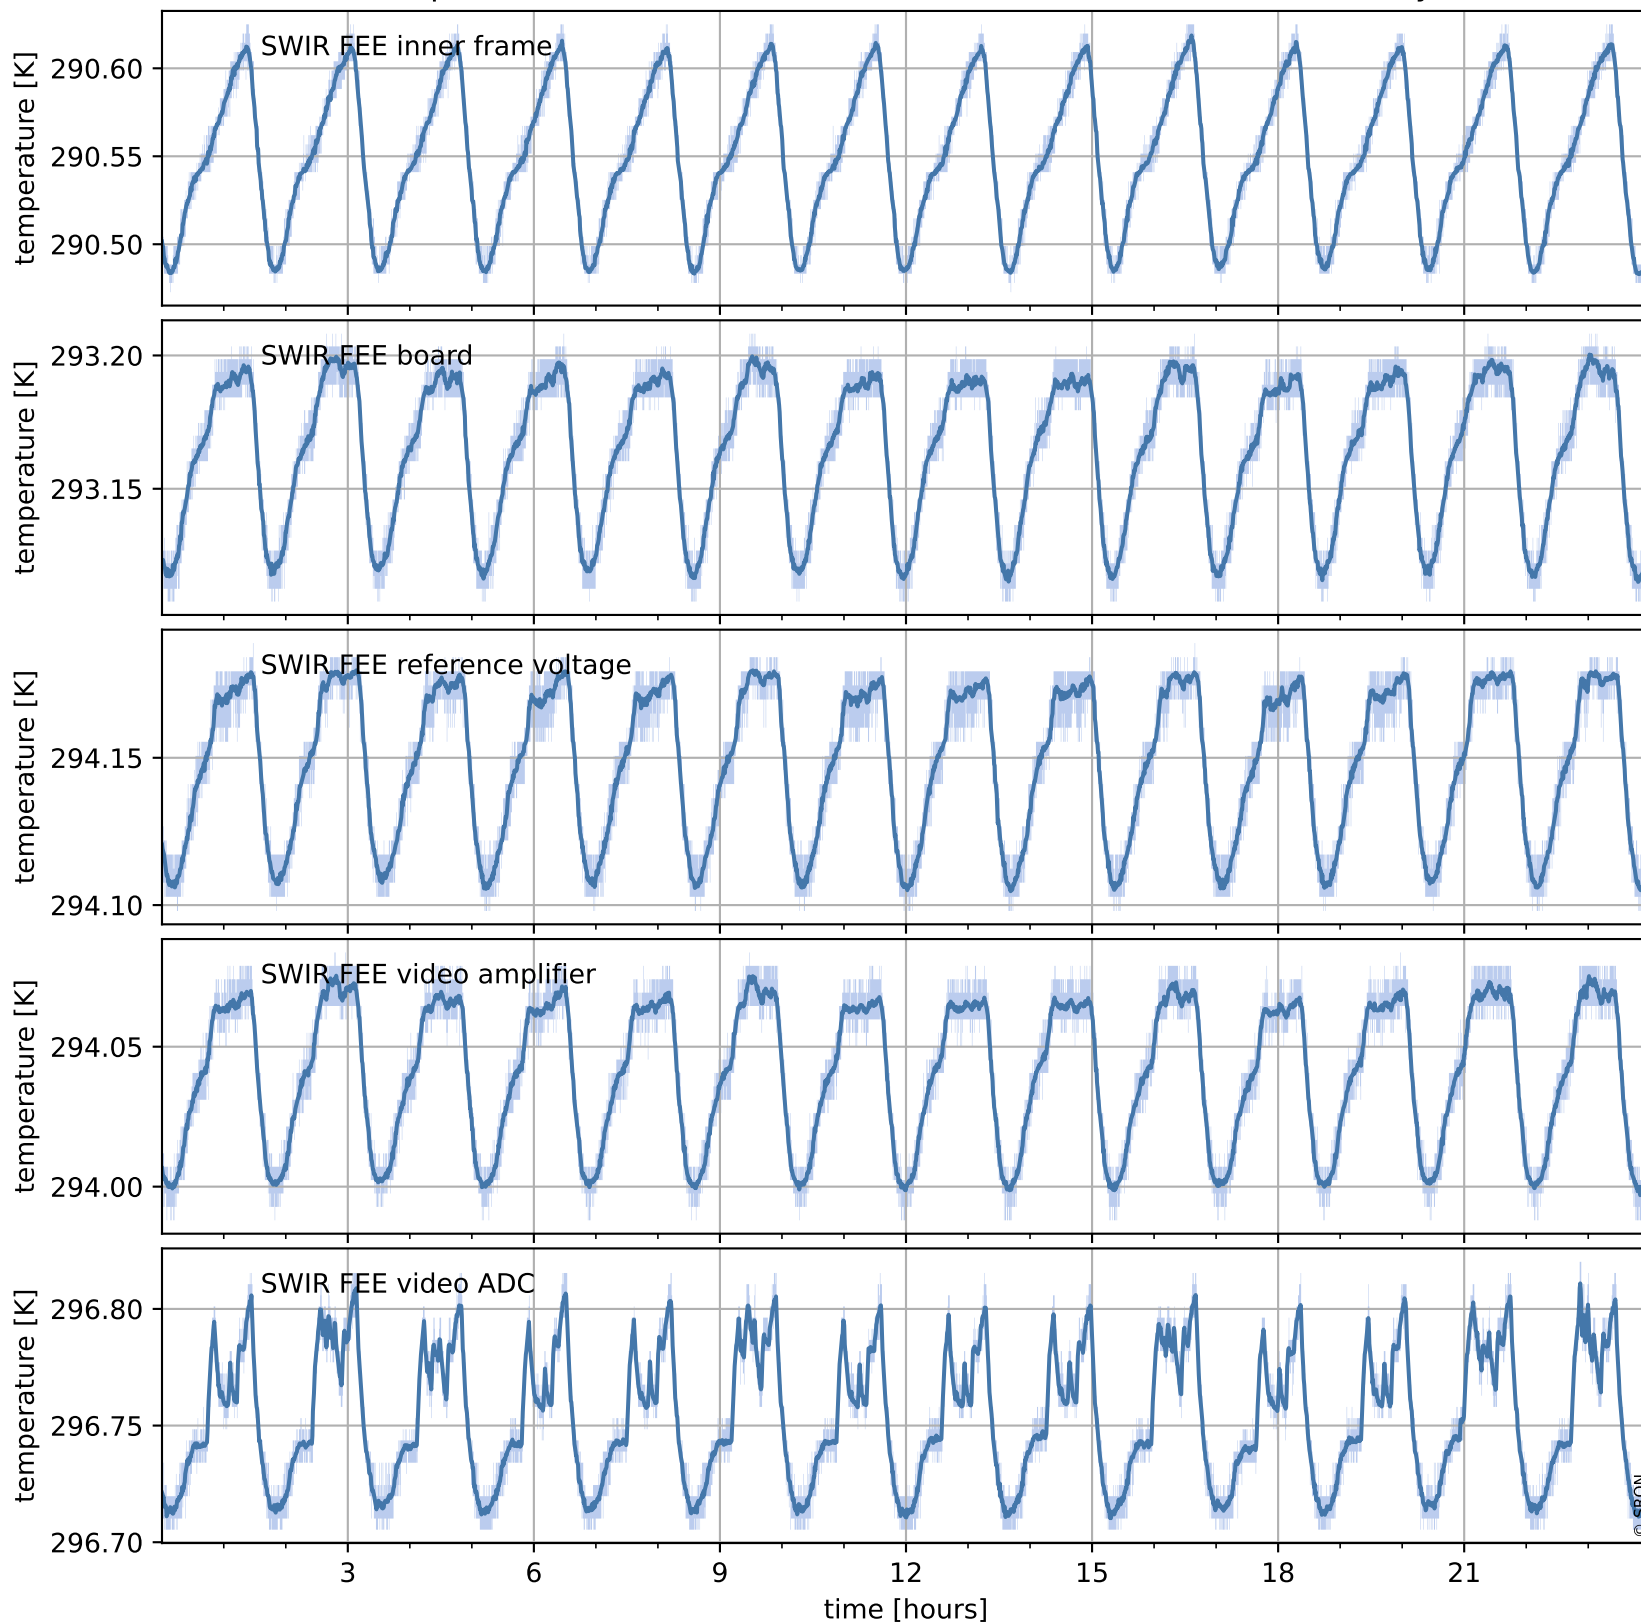

Tropomi SWIR housekeeping data

orbits : [27902, 27915]
coverage : 2023-03-03 / 2023-03-04
created : 2023-08-21T09:38:16

Temperature of sensors relevant for SWIR (one day)

Tropomi SWIR housekeeping data

orbits : [27431, 27915]
coverage : 2023-01-28 / 2023-03-04
created : 2023-08-21T09:38:17

Temperature of sensors relevant for SWIR (last month)

Tropomi SWIR housekeeping data

orbits : [27902, 27915]
coverage : 2023-03-03 / 2023-03-04
created : 2023-08-21T09:38:17

Current and duty cycle of 3 heaters relevant for SWIR (one day)

Tropomi SWIR housekeeping data

orbits : [27431, 27915]
coverage : 2023-01-28 / 2023-03-04
created : 2023-08-21T09:38:17

Current and duty cycle of 3 heaters relevant for SWIR (last month)

Tropomi SWIR housekeeping data

orbits : [27902, 27915]
coverage : 2023-03-03 / 2023-03-04
created : 2023-08-21T09:38:18

Temperature of sensors at the SWIR front-end electronics (one day)

Tropomi SWIR housekeeping data

orbits : [27431, 27915]
coverage : 2023-01-28 / 2023-03-04
created : 2023-08-21T09:38:18