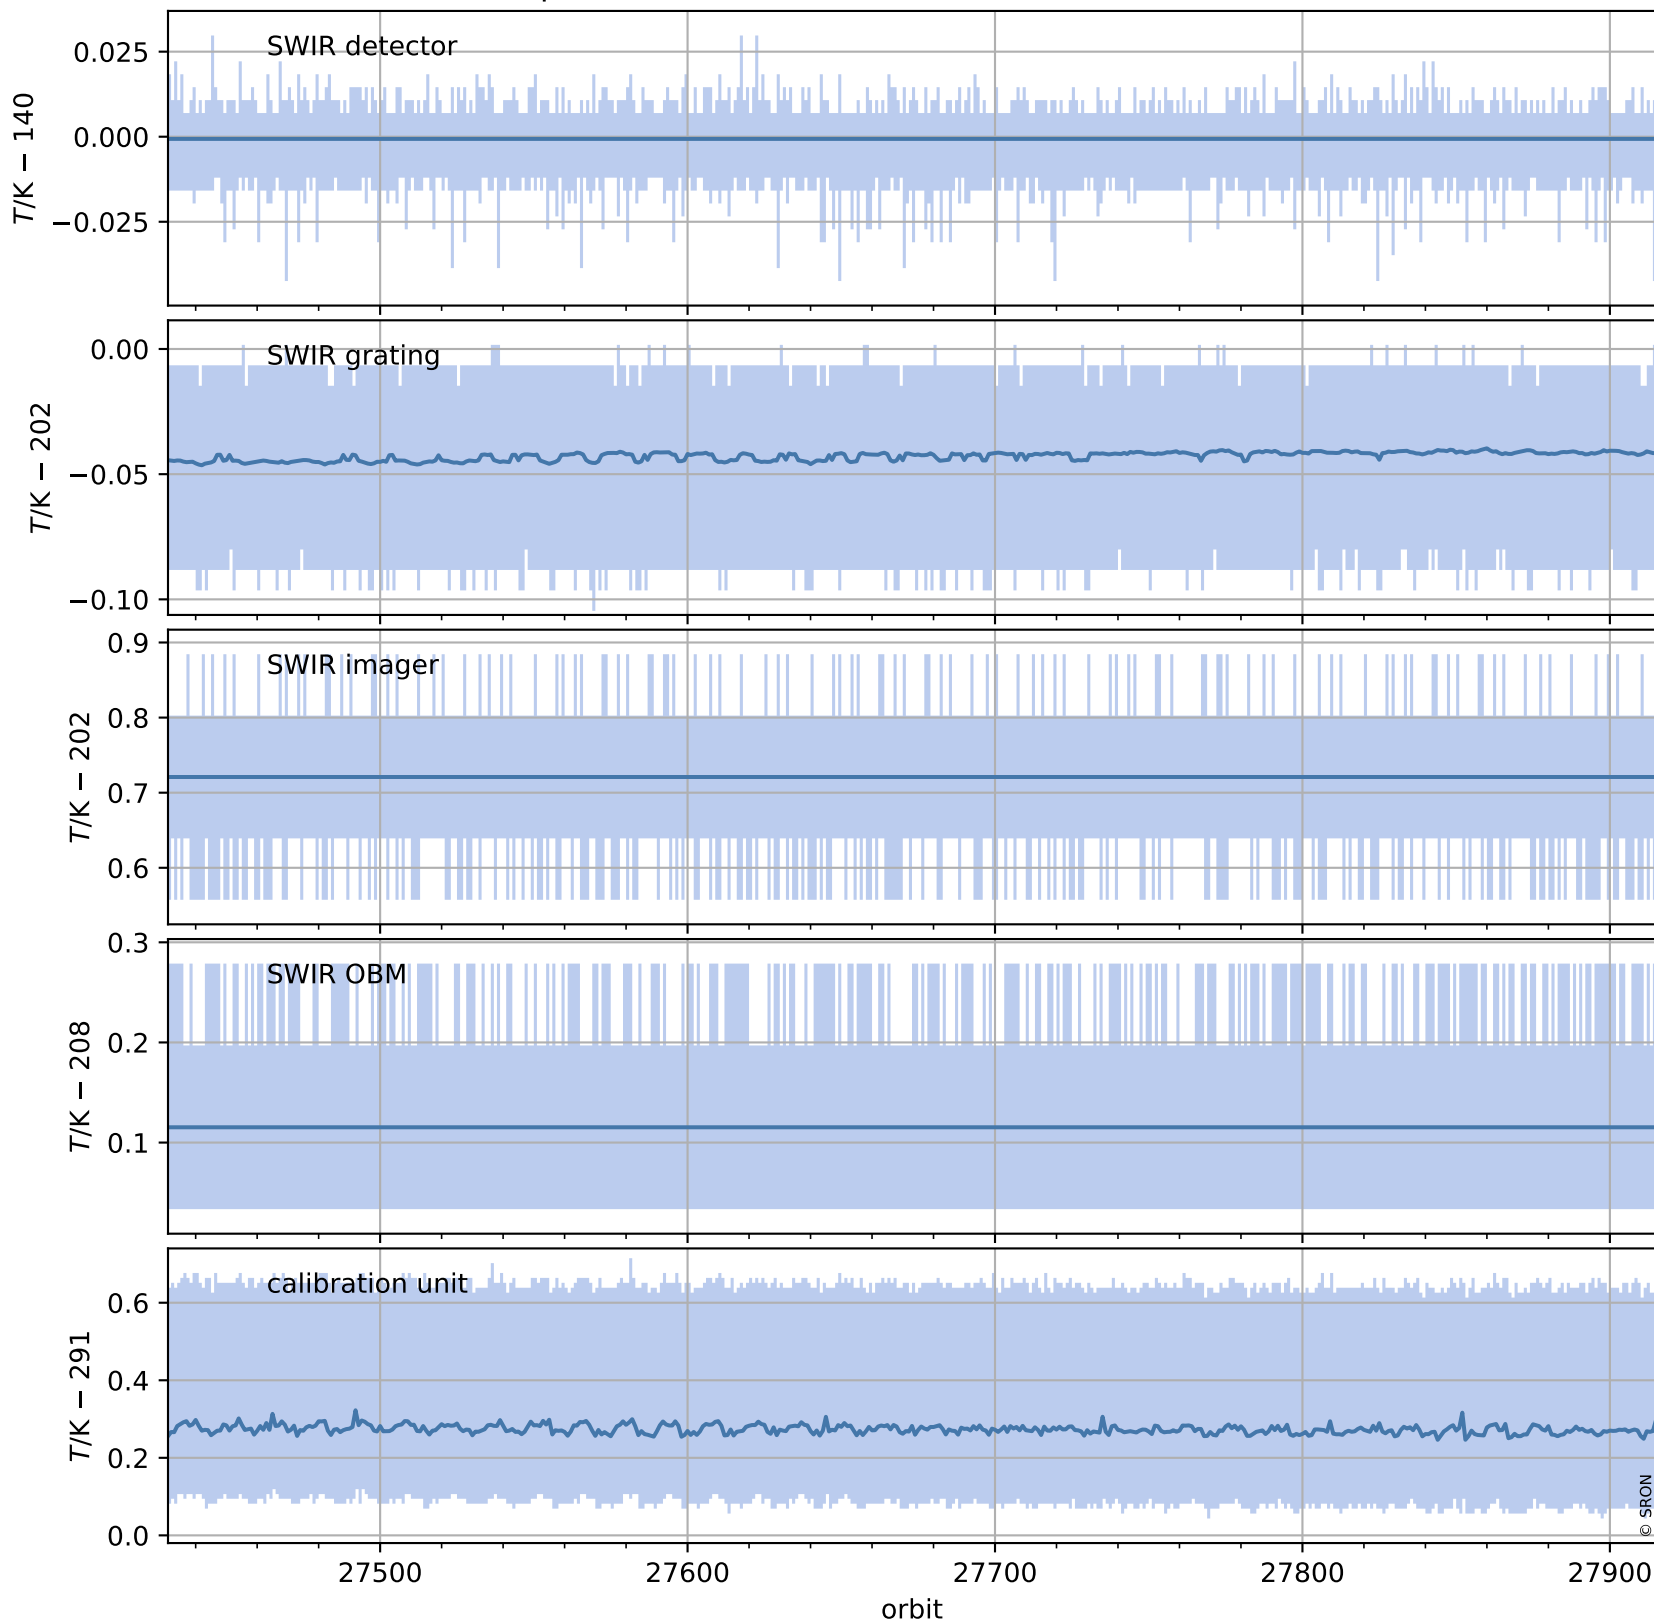

Tropomi SWIR housekeeping data

orbits : [27902, 27915]
coverage : 2023-03-03 / 2023-03-04
created : 2023-08-21T09:38:16

Temperature of sensors relevant for SWIR (one day)

Tropomi SWIR housekeeping data

orbits : [27431, 27915]
coverage : 2023-01-28 / 2023-03-04
created : 2023-08-21T09:38:17

Temperature of sensors relevant for SWIR (last month)

Tropomi SWIR housekeeping data

orbits : [27902, 27915]
coverage : 2023-03-03 / 2023-03-04
created : 2023-08-21T09:38:17

Current and duty cycle of 3 heaters relevant for SWIR (one day)

Tropomi SWIR housekeeping data

orbits : [27431, 27915]
coverage : 2023-01-28 / 2023-03-04
created : 2023-08-21T09:38:17

Current and duty cycle of 3 heaters relevant for SWIR (last month)

Tropomi SWIR housekeeping data

orbits : [27902, 27915]
coverage : 2023-03-03 / 2023-03-04
created : 2023-08-21T09:38:18

Temperature of sensors at the SWIR front-end electronics (one day)

Tropomi SWIR housekeeping data

orbits : [27431, 27915]
coverage : 2023-01-28 / 2023-03-04
created : 2023-08-21T09:38:18