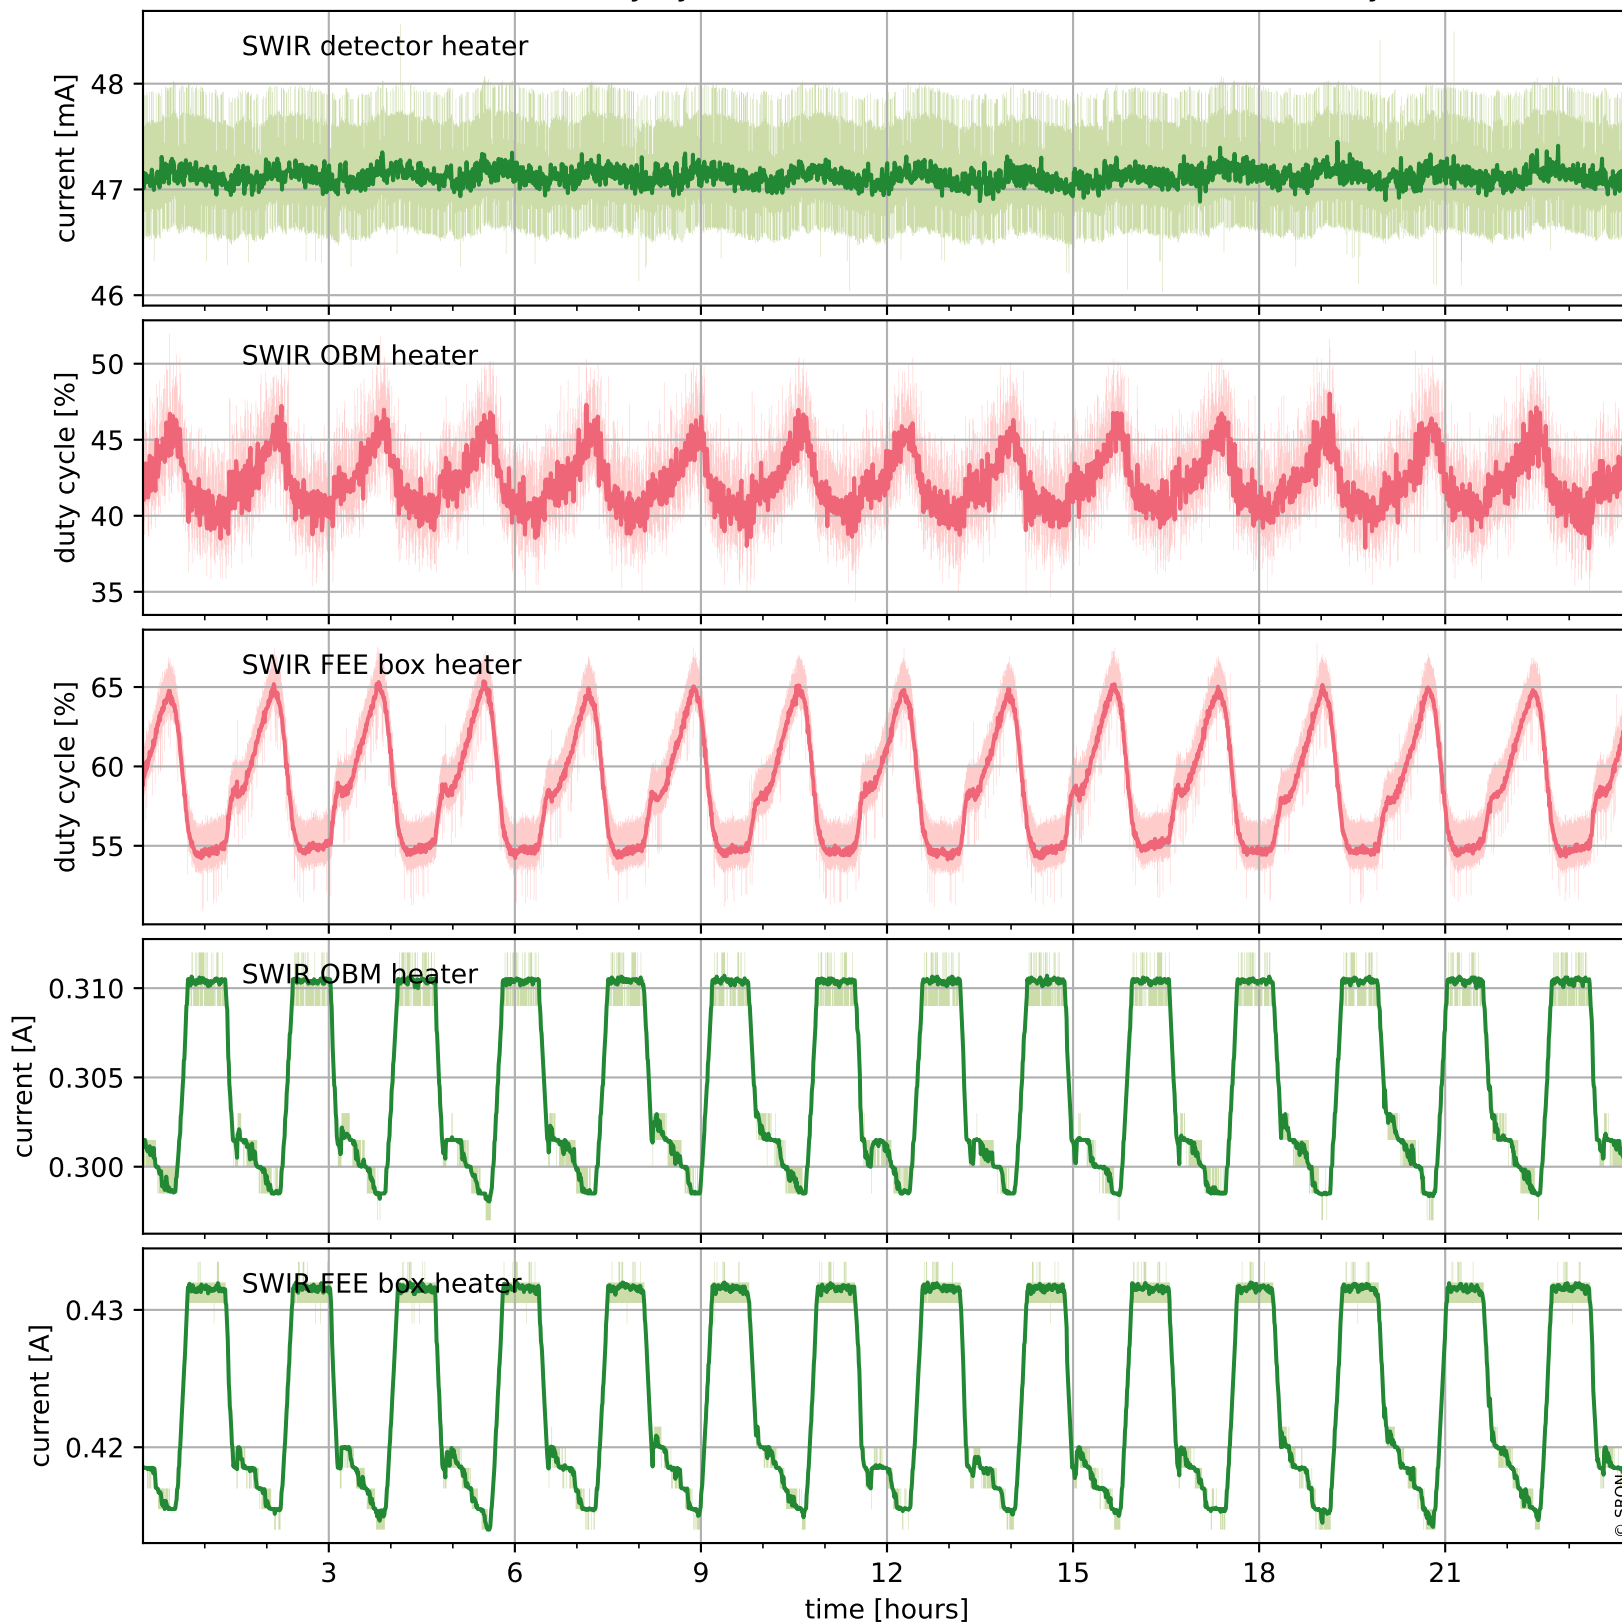

Tropomi SWIR housekeeping data

orbits : [27944, 27958]
coverage : 2023-03-06 / 2023-03-07
created : 2023-08-21T09:38:24

Current and duty cycle of 3 heaters relevant for SWIR (one day)