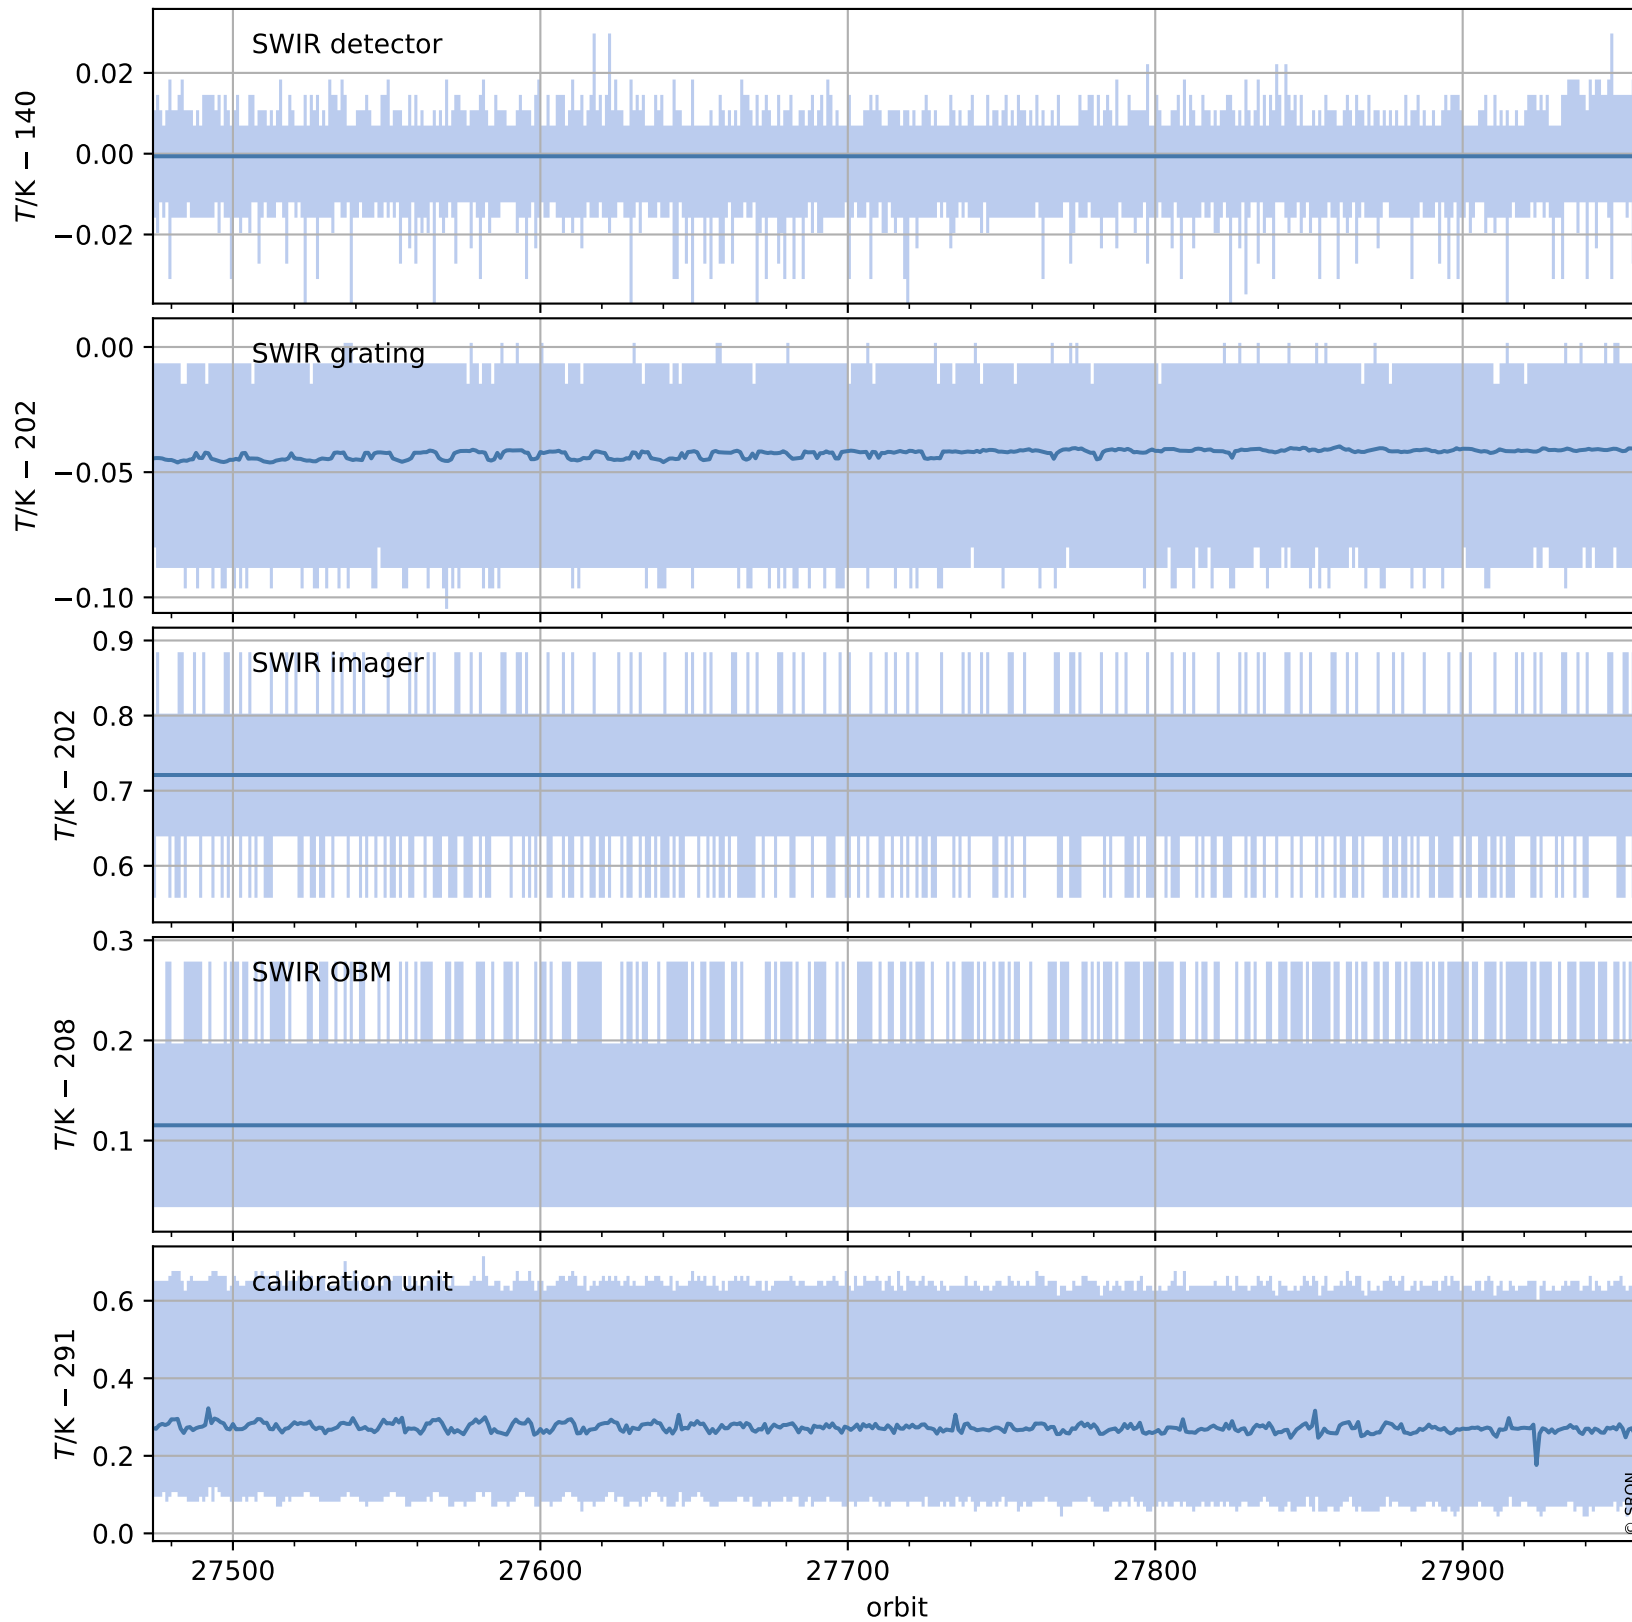

# Tropomi SWIR housekeeping data

orbits : [27944, 27958]  
coverage : 2023-03-06 / 2023-03-07  
created : 2023-08-21T09:38:23

## Temperature of sensors relevant for SWIR (one day)

# Tropomi SWIR housekeeping data

orbits : [27474, 27958]  
coverage : 2023-01-31 / 2023-03-07  
created : 2023-08-21T09:38:24

## Temperature of sensors relevant for SWIR (last month)