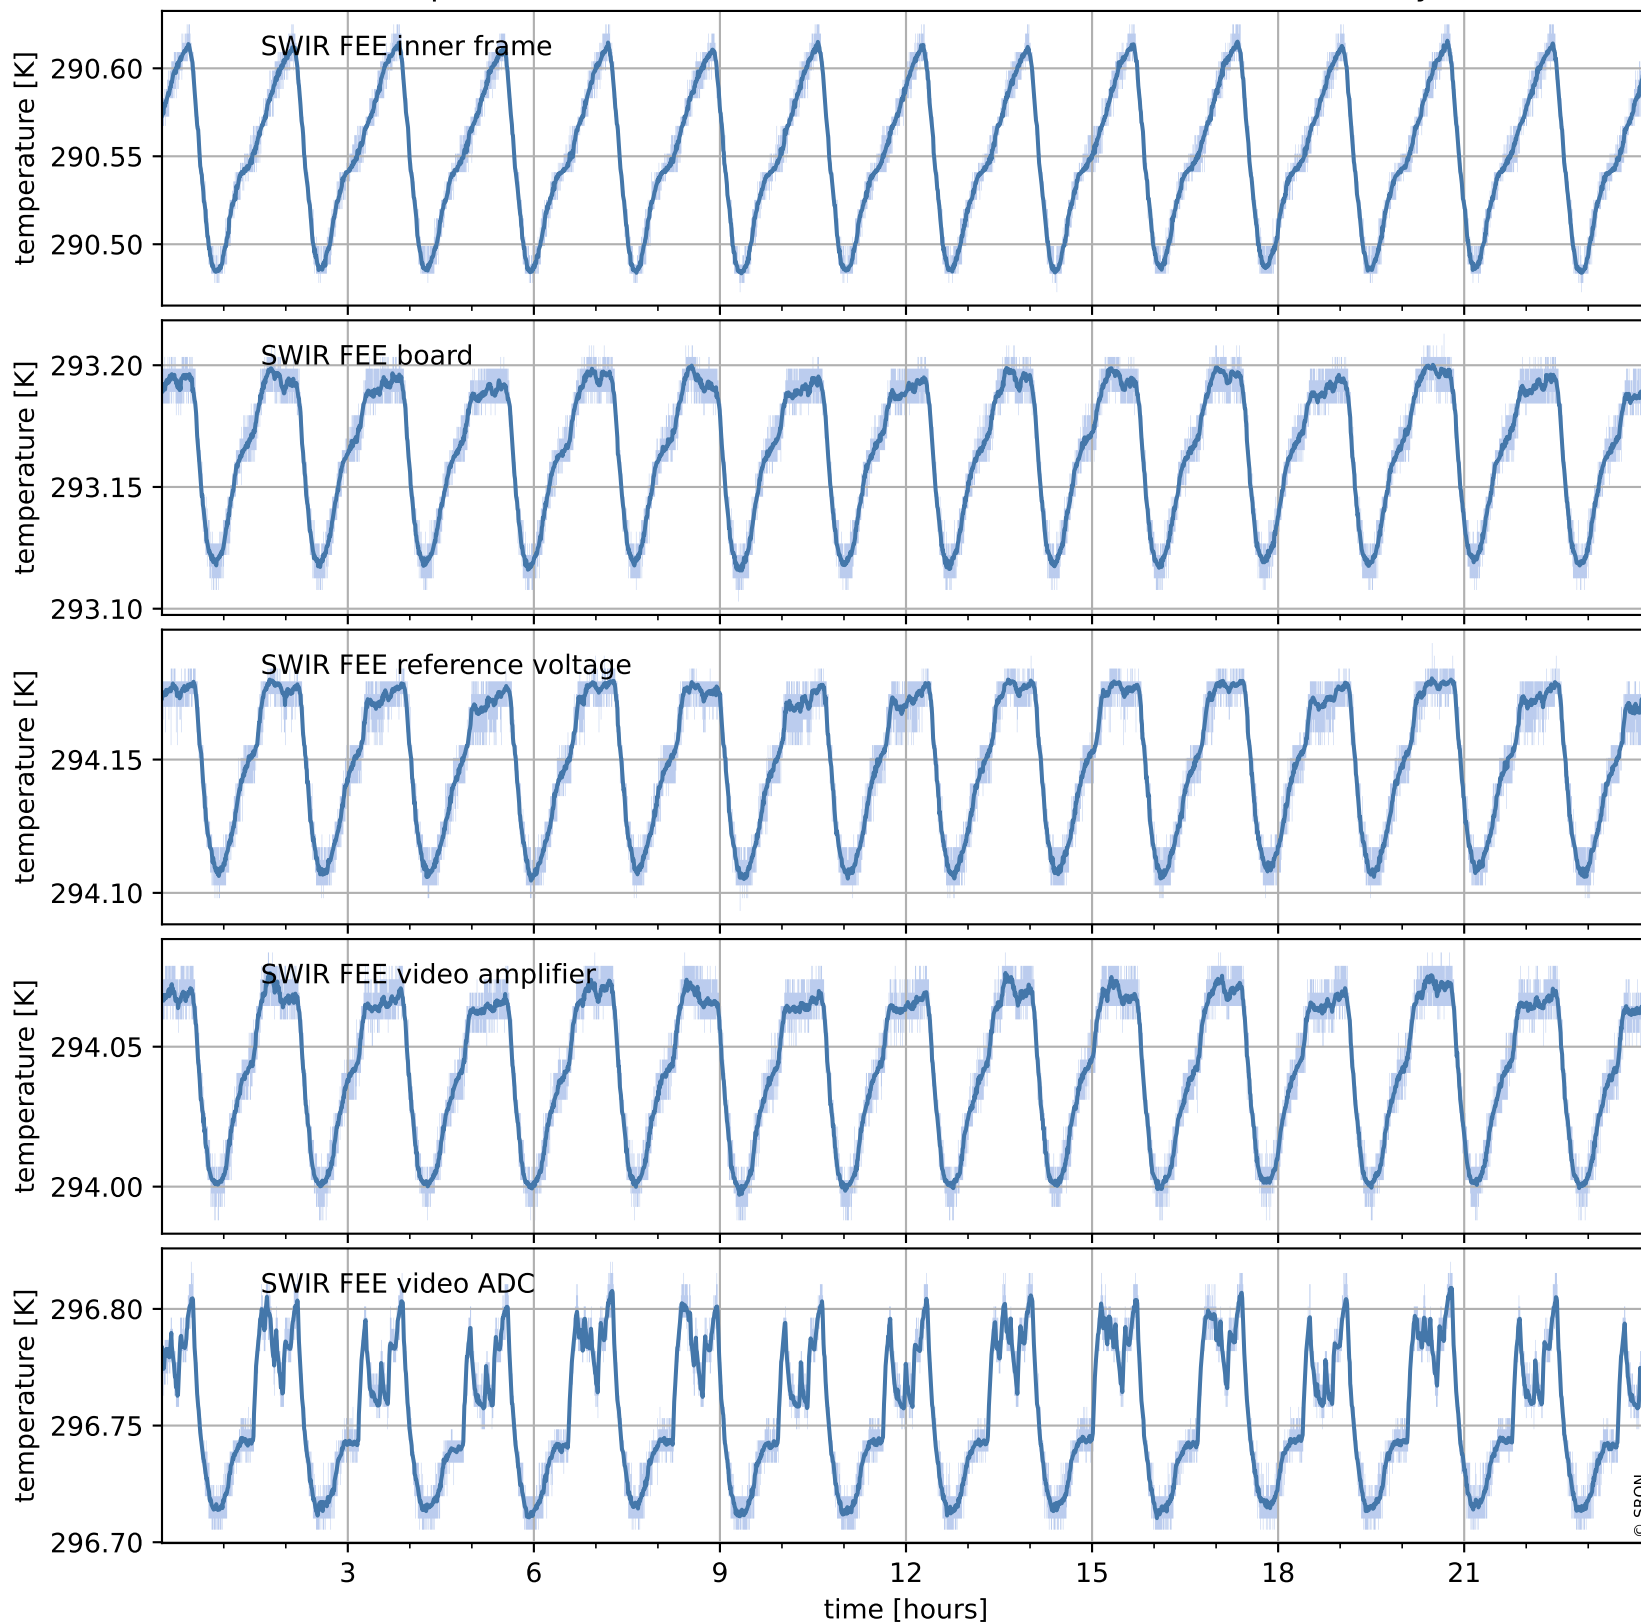

Tropomi SWIR housekeeping data

orbits : [27944, 27958]
coverage : 2023-03-06 / 2023-03-07
created : 2023-08-21T09:38:25

Temperature of sensors at the SWIR front-end electronics (one day)