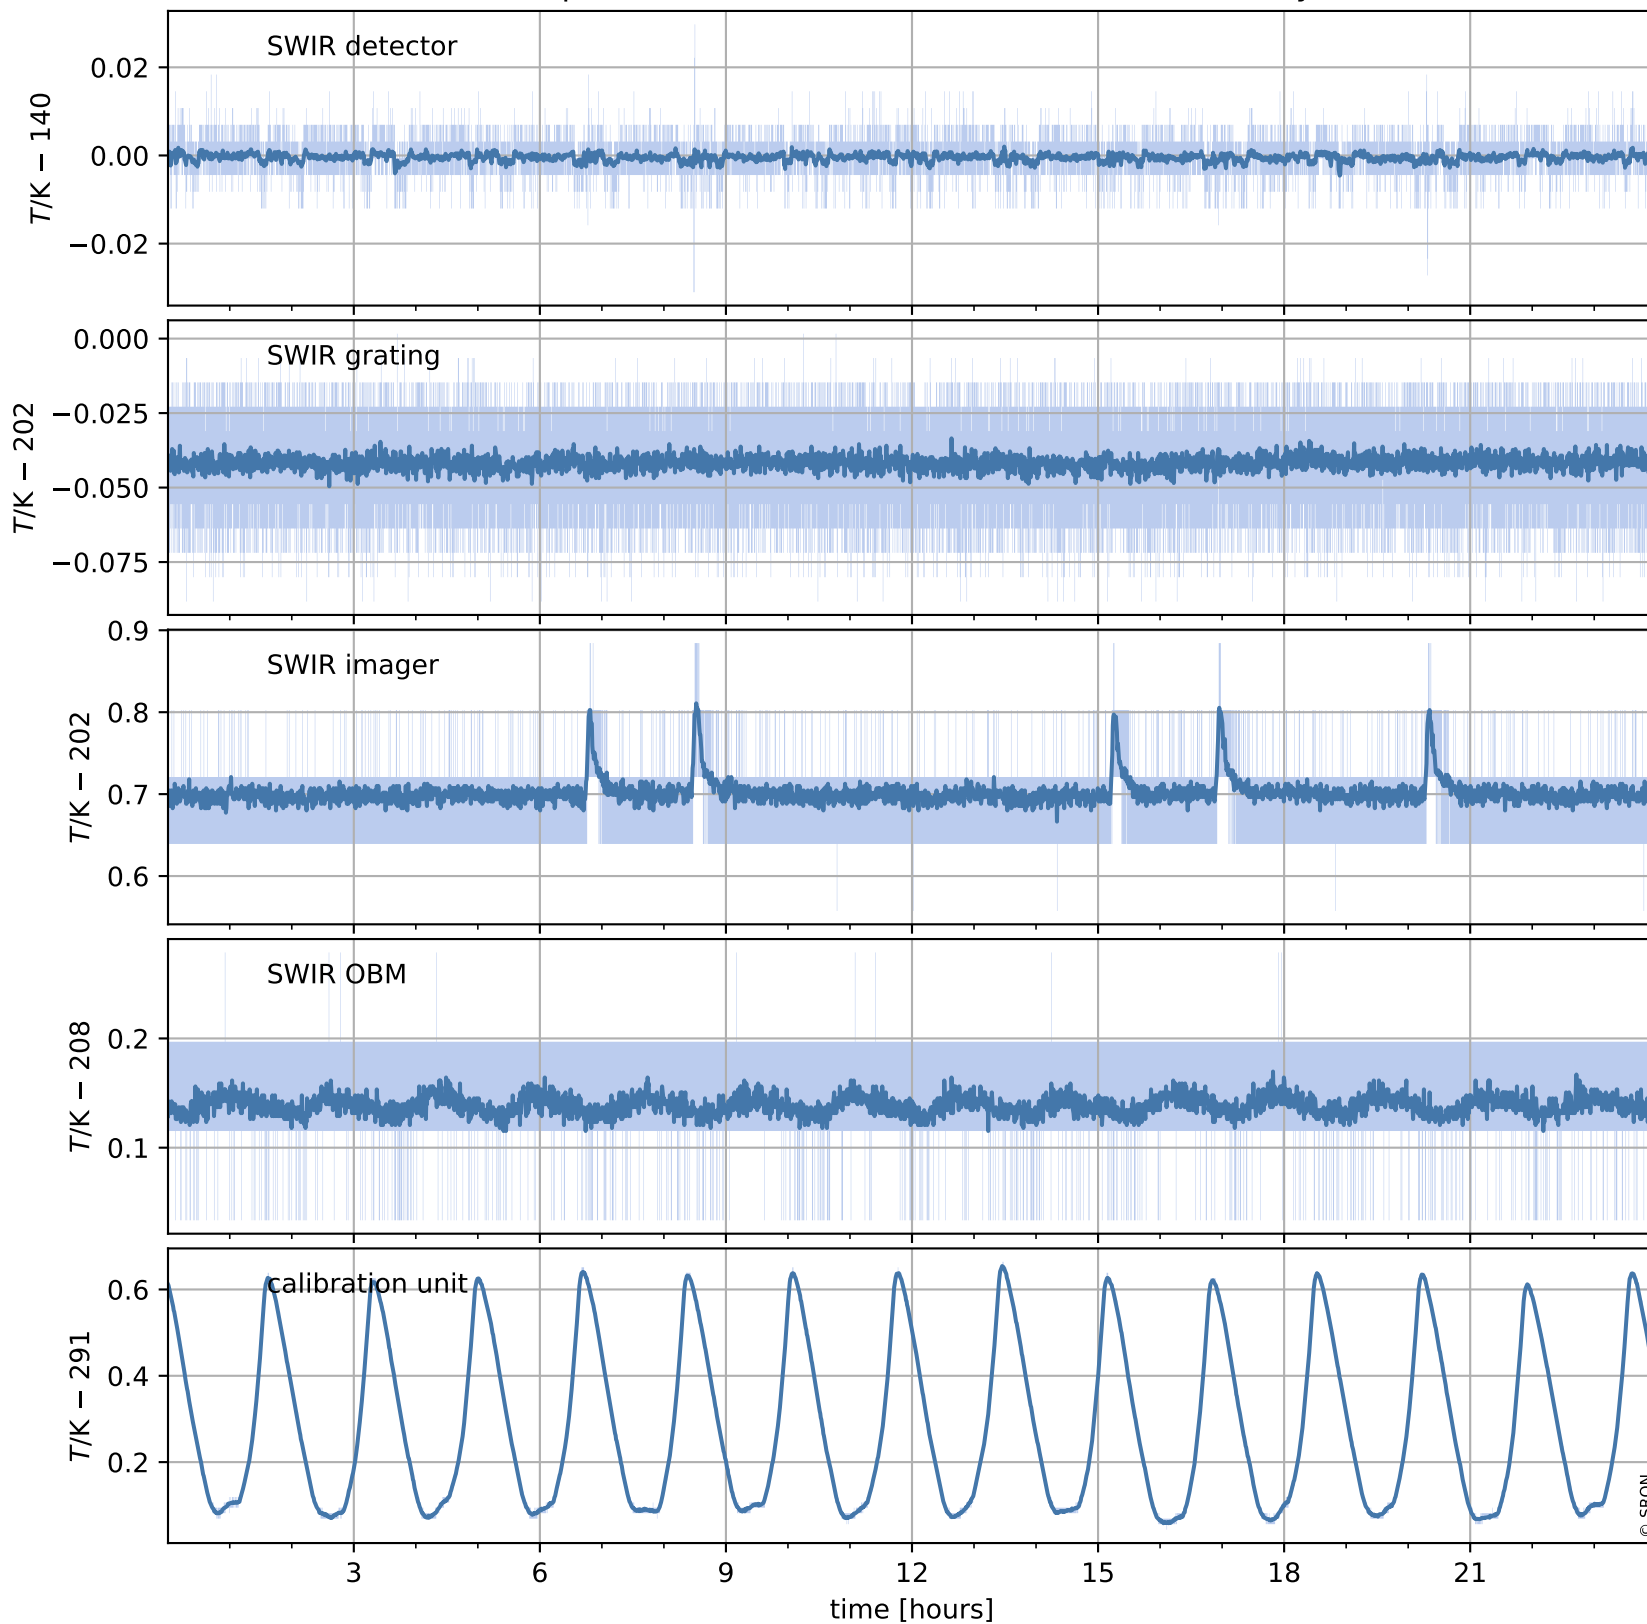

# Tropomi SWIR housekeeping data

orbits : [27944, 27958]  
coverage : 2023-03-06 / 2023-03-07  
created : 2023-08-21T09:38:23

## Temperature of sensors relevant for SWIR (one day)

## Temperature of sensors relevant for SWIR (last month)