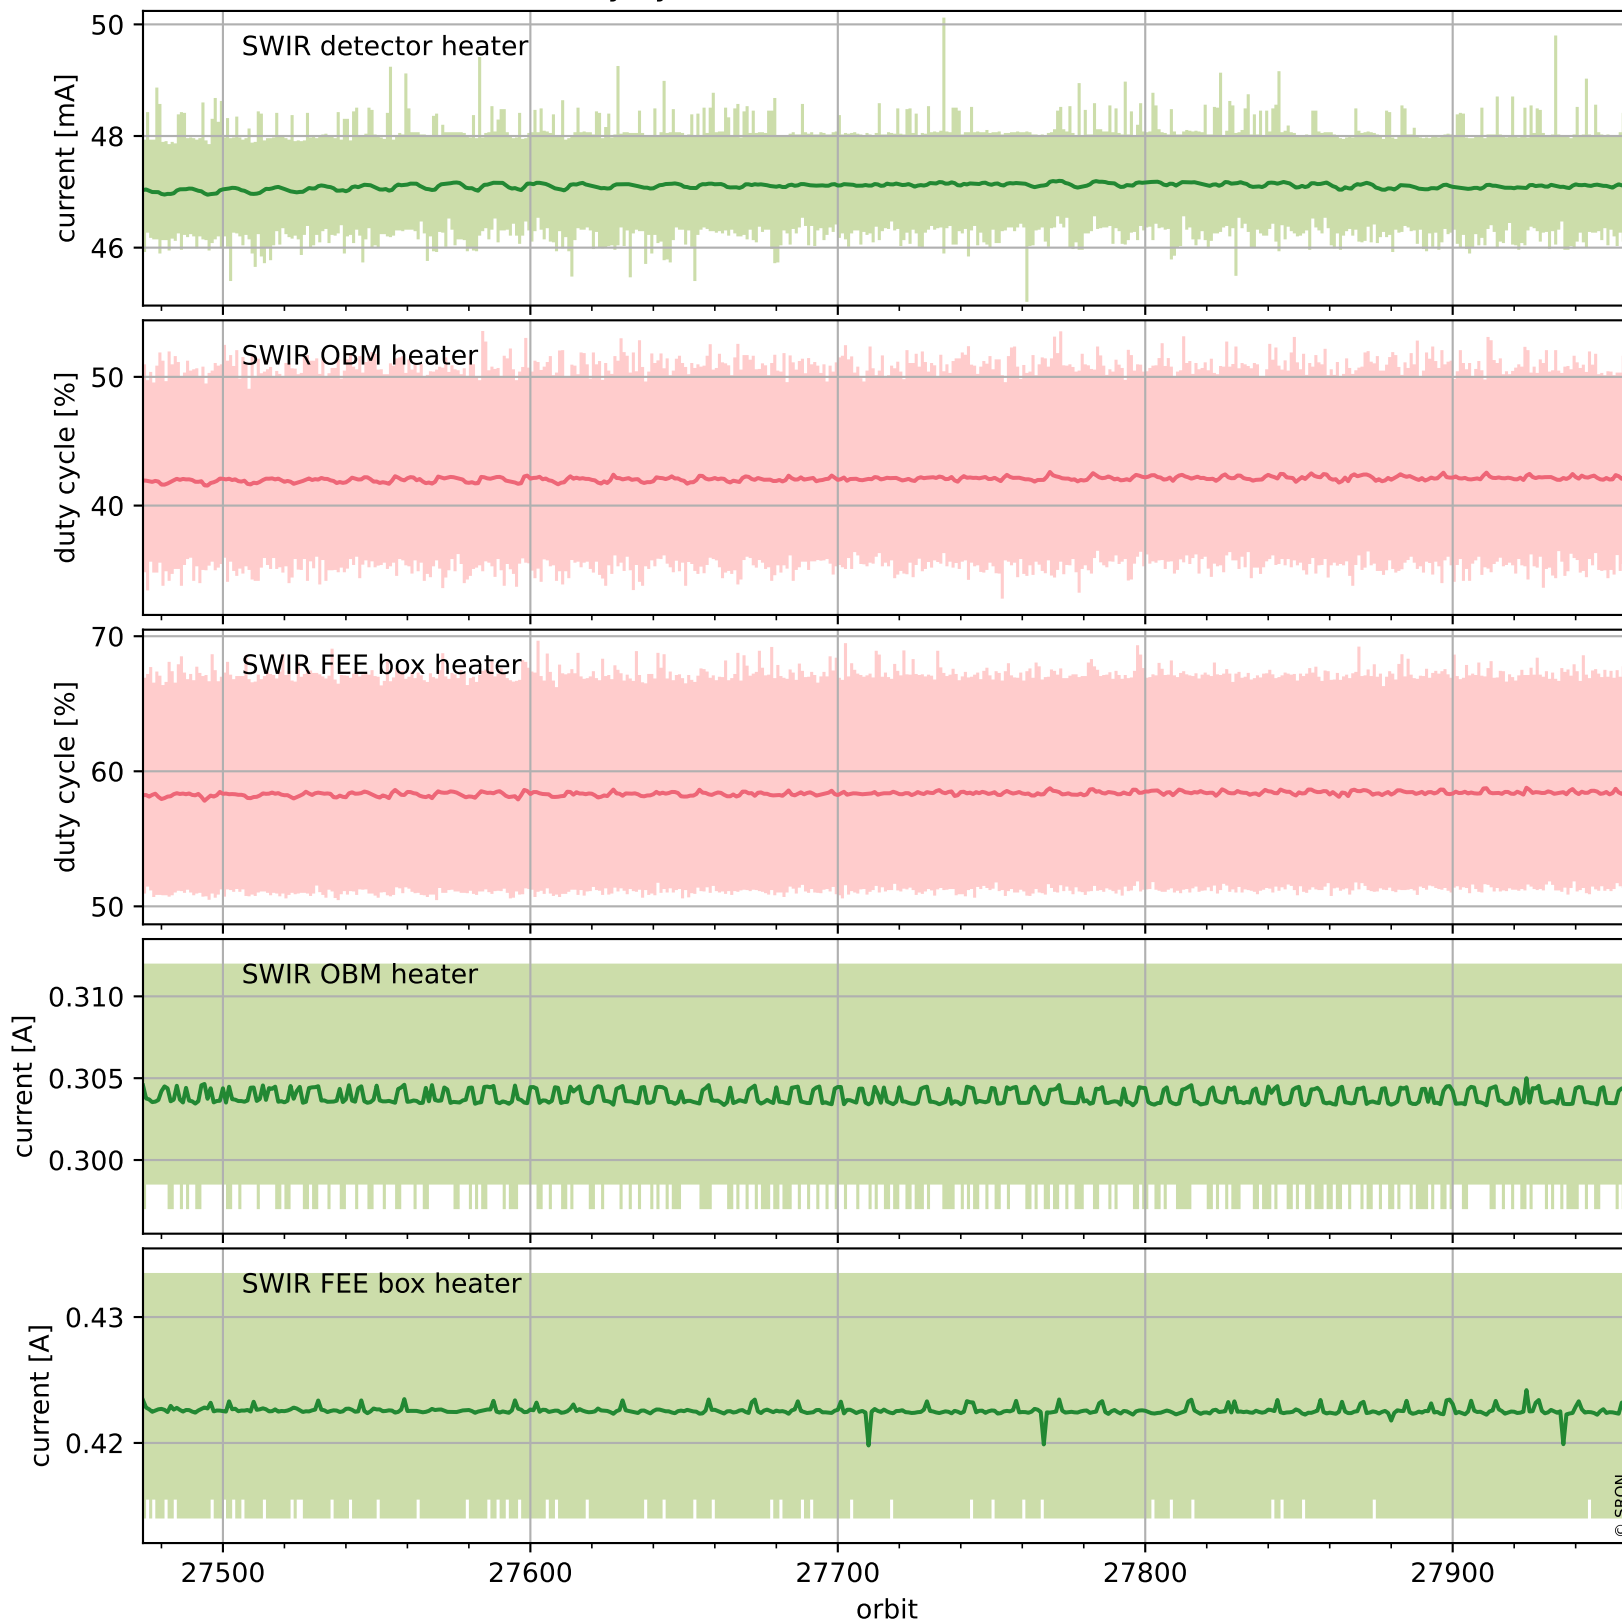

Tropomi SWIR housekeeping data

orbits : [27474, 27958]
coverage : 2023-01-31 / 2023-03-07
created : 2023-08-21T09:38:24

Current and duty cycle of 3 heaters relevant for SWIR (last month)