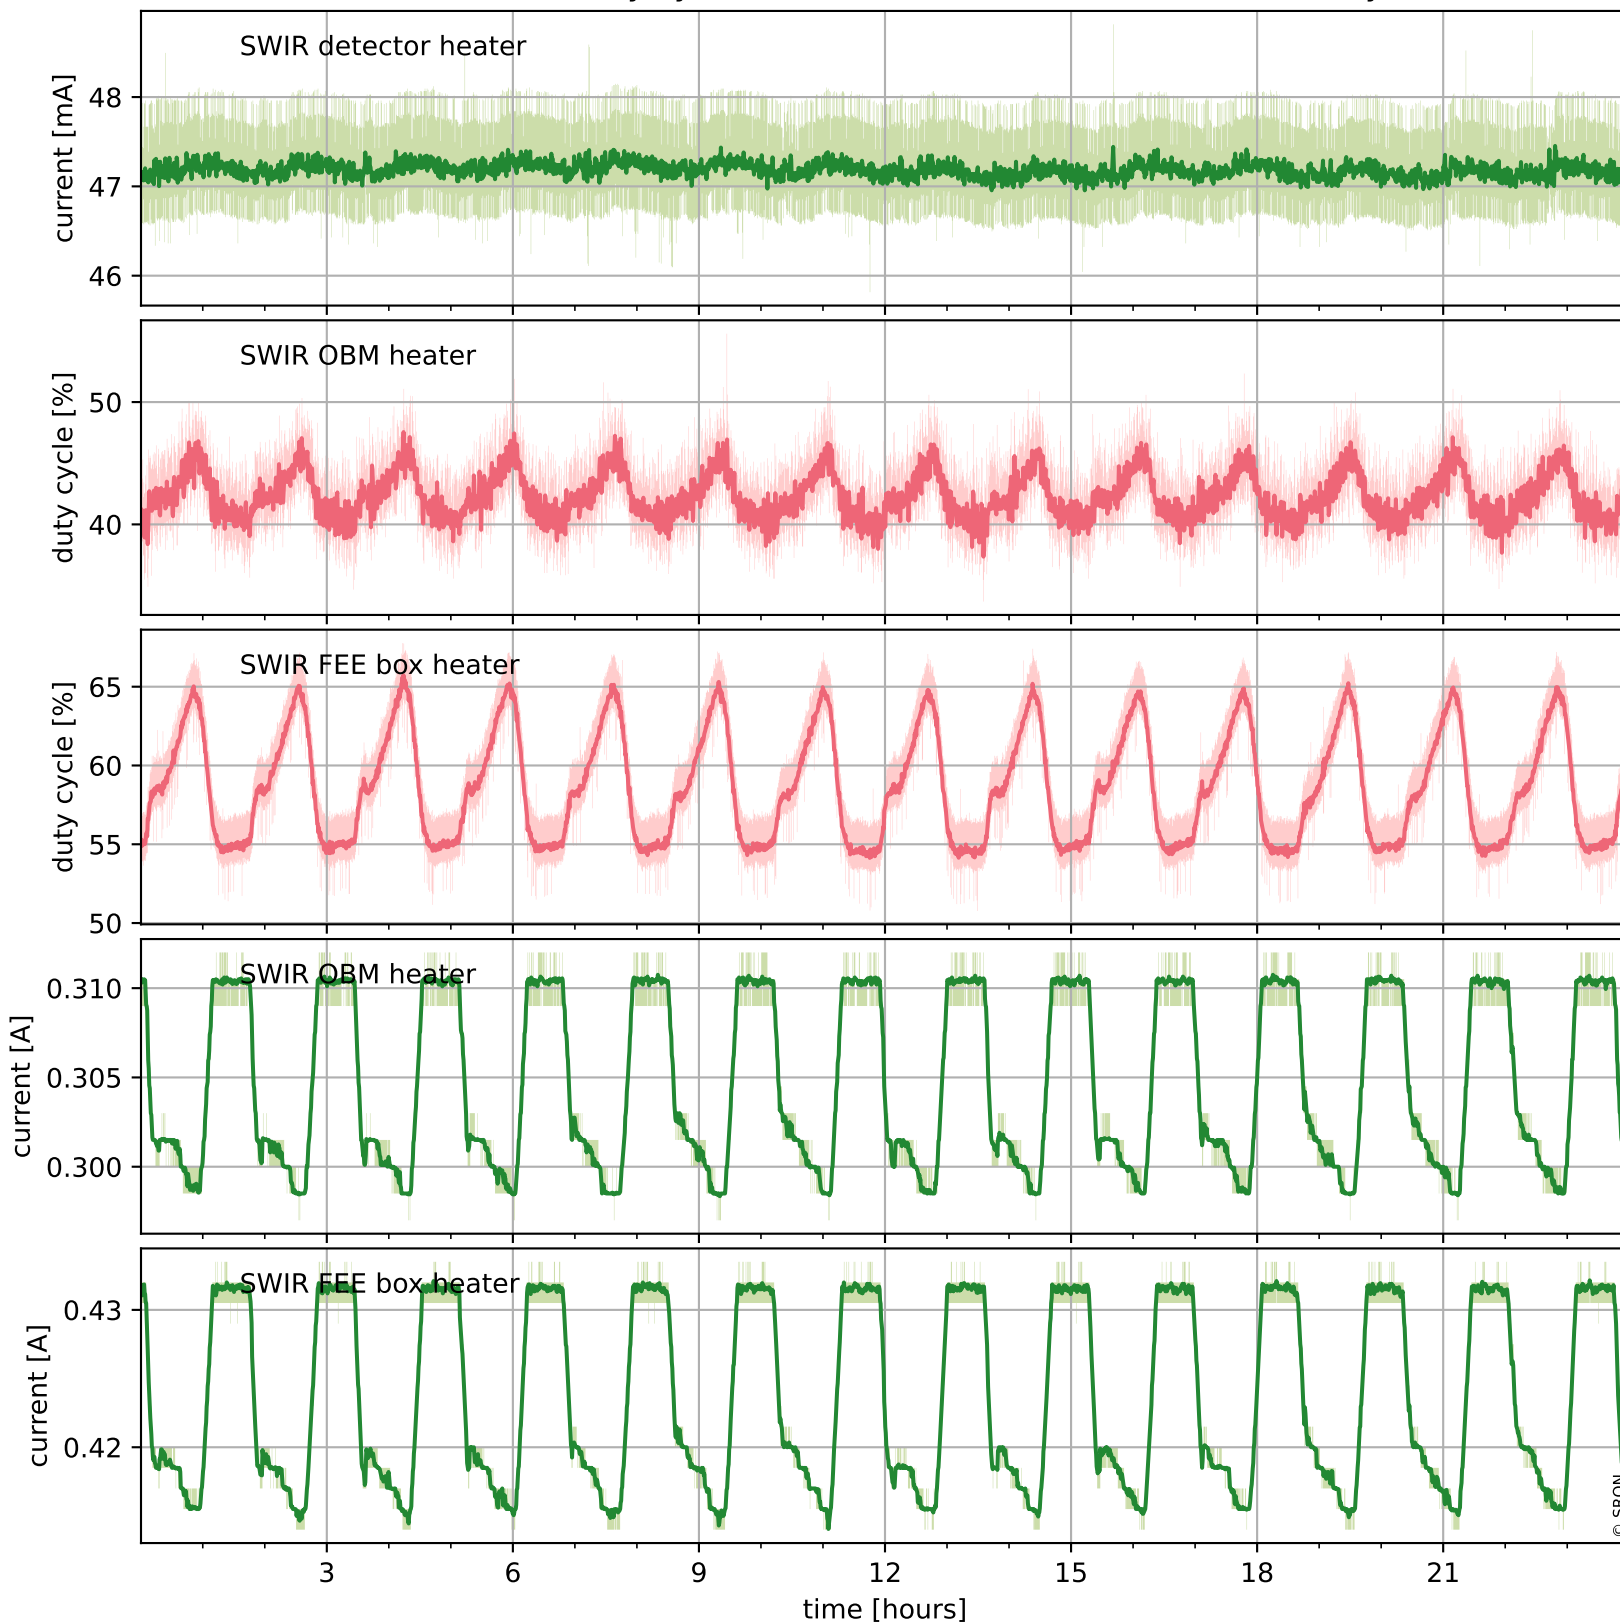

Tropomi SWIR housekeeping data

orbits : [28001, 28014]
coverage : 2023-03-10 / 2023-03-11
created : 2023-08-21T09:38:32

Temperature of sensors relevant for SWIR (one day)

Tropomi SWIR housekeeping data

orbits : [27530, 28014]
coverage : 2023-02-04 / 2023-03-11
created : 2023-08-21T09:38:33

Temperature of sensors relevant for SWIR (last month)

Tropomi SWIR housekeeping data

orbits : [28001, 28014]
coverage : 2023-03-10 / 2023-03-11
created : 2023-08-21T09:38:33

Current and duty cycle of 3 heaters relevant for SWIR (one day)

Tropomi SWIR housekeeping data

orbits : [27530, 28014]
coverage : 2023-02-04 / 2023-03-11
created : 2023-08-21T09:38:34

Current and duty cycle of 3 heaters relevant for SWIR (last month)

Tropomi SWIR housekeeping data