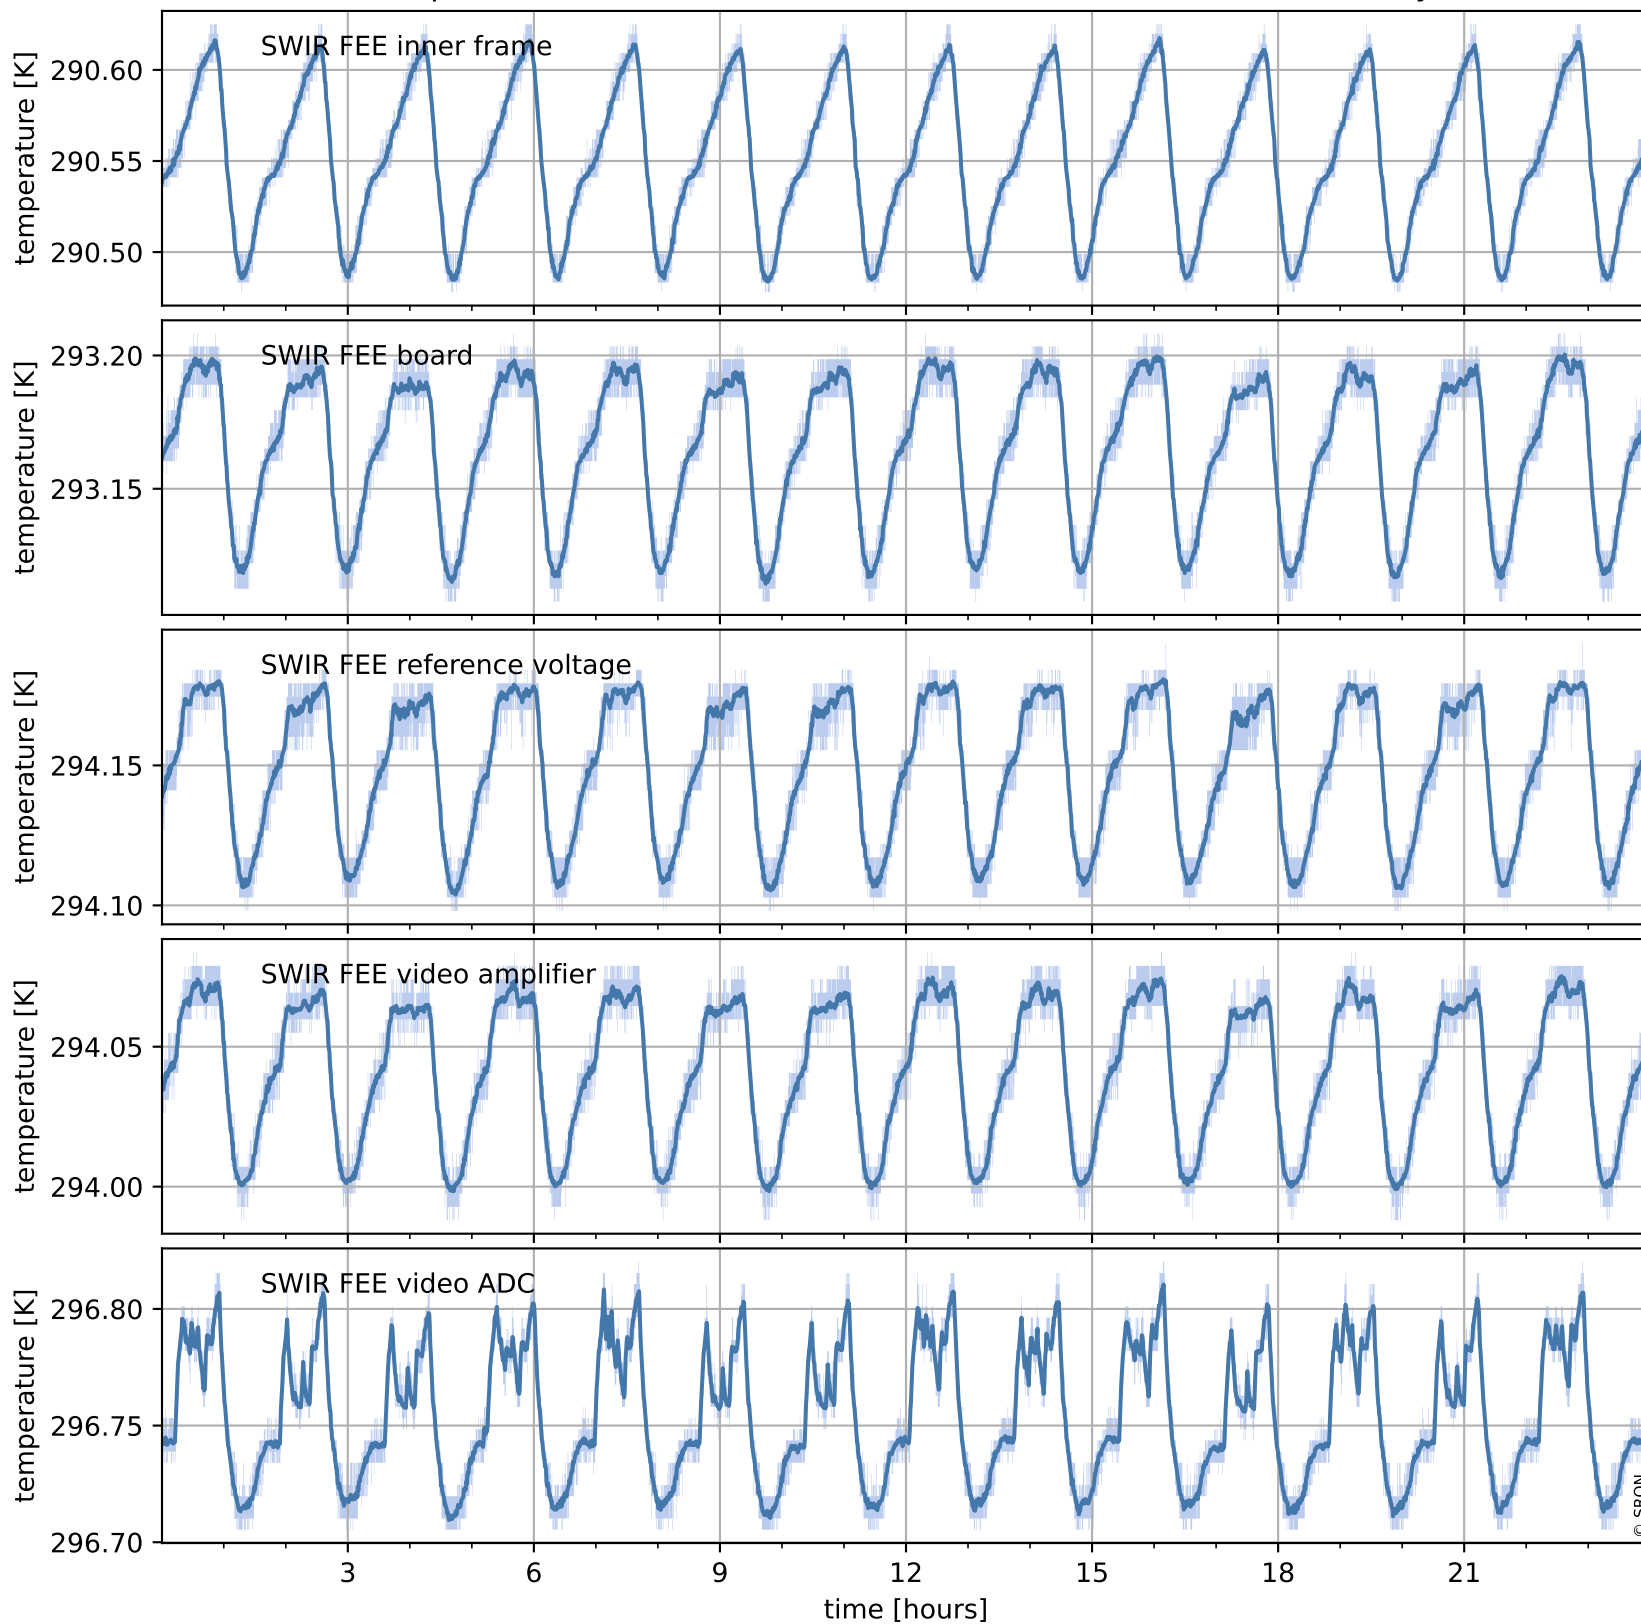

Tropomi SWIR housekeeping data

orbits : [28001, 28014]
coverage : 2023-03-10 / 2023-03-11
created : 2023-08-21T09:38:32

Temperature of sensors relevant for SWIR (one day)

Tropomi SWIR housekeeping data

orbits : [27530, 28014]
coverage : 2023-02-04 / 2023-03-11
created : 2023-08-21T09:38:33

Temperature of sensors relevant for SWIR (last month)

Tropomi SWIR housekeeping data

orbits : [28001, 28014]
coverage : 2023-03-10 / 2023-03-11
created : 2023-08-21T09:38:33

Current and duty cycle of 3 heaters relevant for SWIR (one day)

Tropomi SWIR housekeeping data

orbits : [27530, 28014]
coverage : 2023-02-04 / 2023-03-11
created : 2023-08-21T09:38:34

Current and duty cycle of 3 heaters relevant for SWIR (last month)

Tropomi SWIR housekeeping data

orbits : [28001, 28014]
coverage : 2023-03-10 / 2023-03-11
created : 2023-08-21T09:38:34

Temperature of sensors at the SWIR front-end electronics (one day)

Tropomi SWIR housekeeping data

orbits : [27530, 28014]
coverage : 2023-02-04 / 2023-03-11
created : 2023-08-21T09:38:34