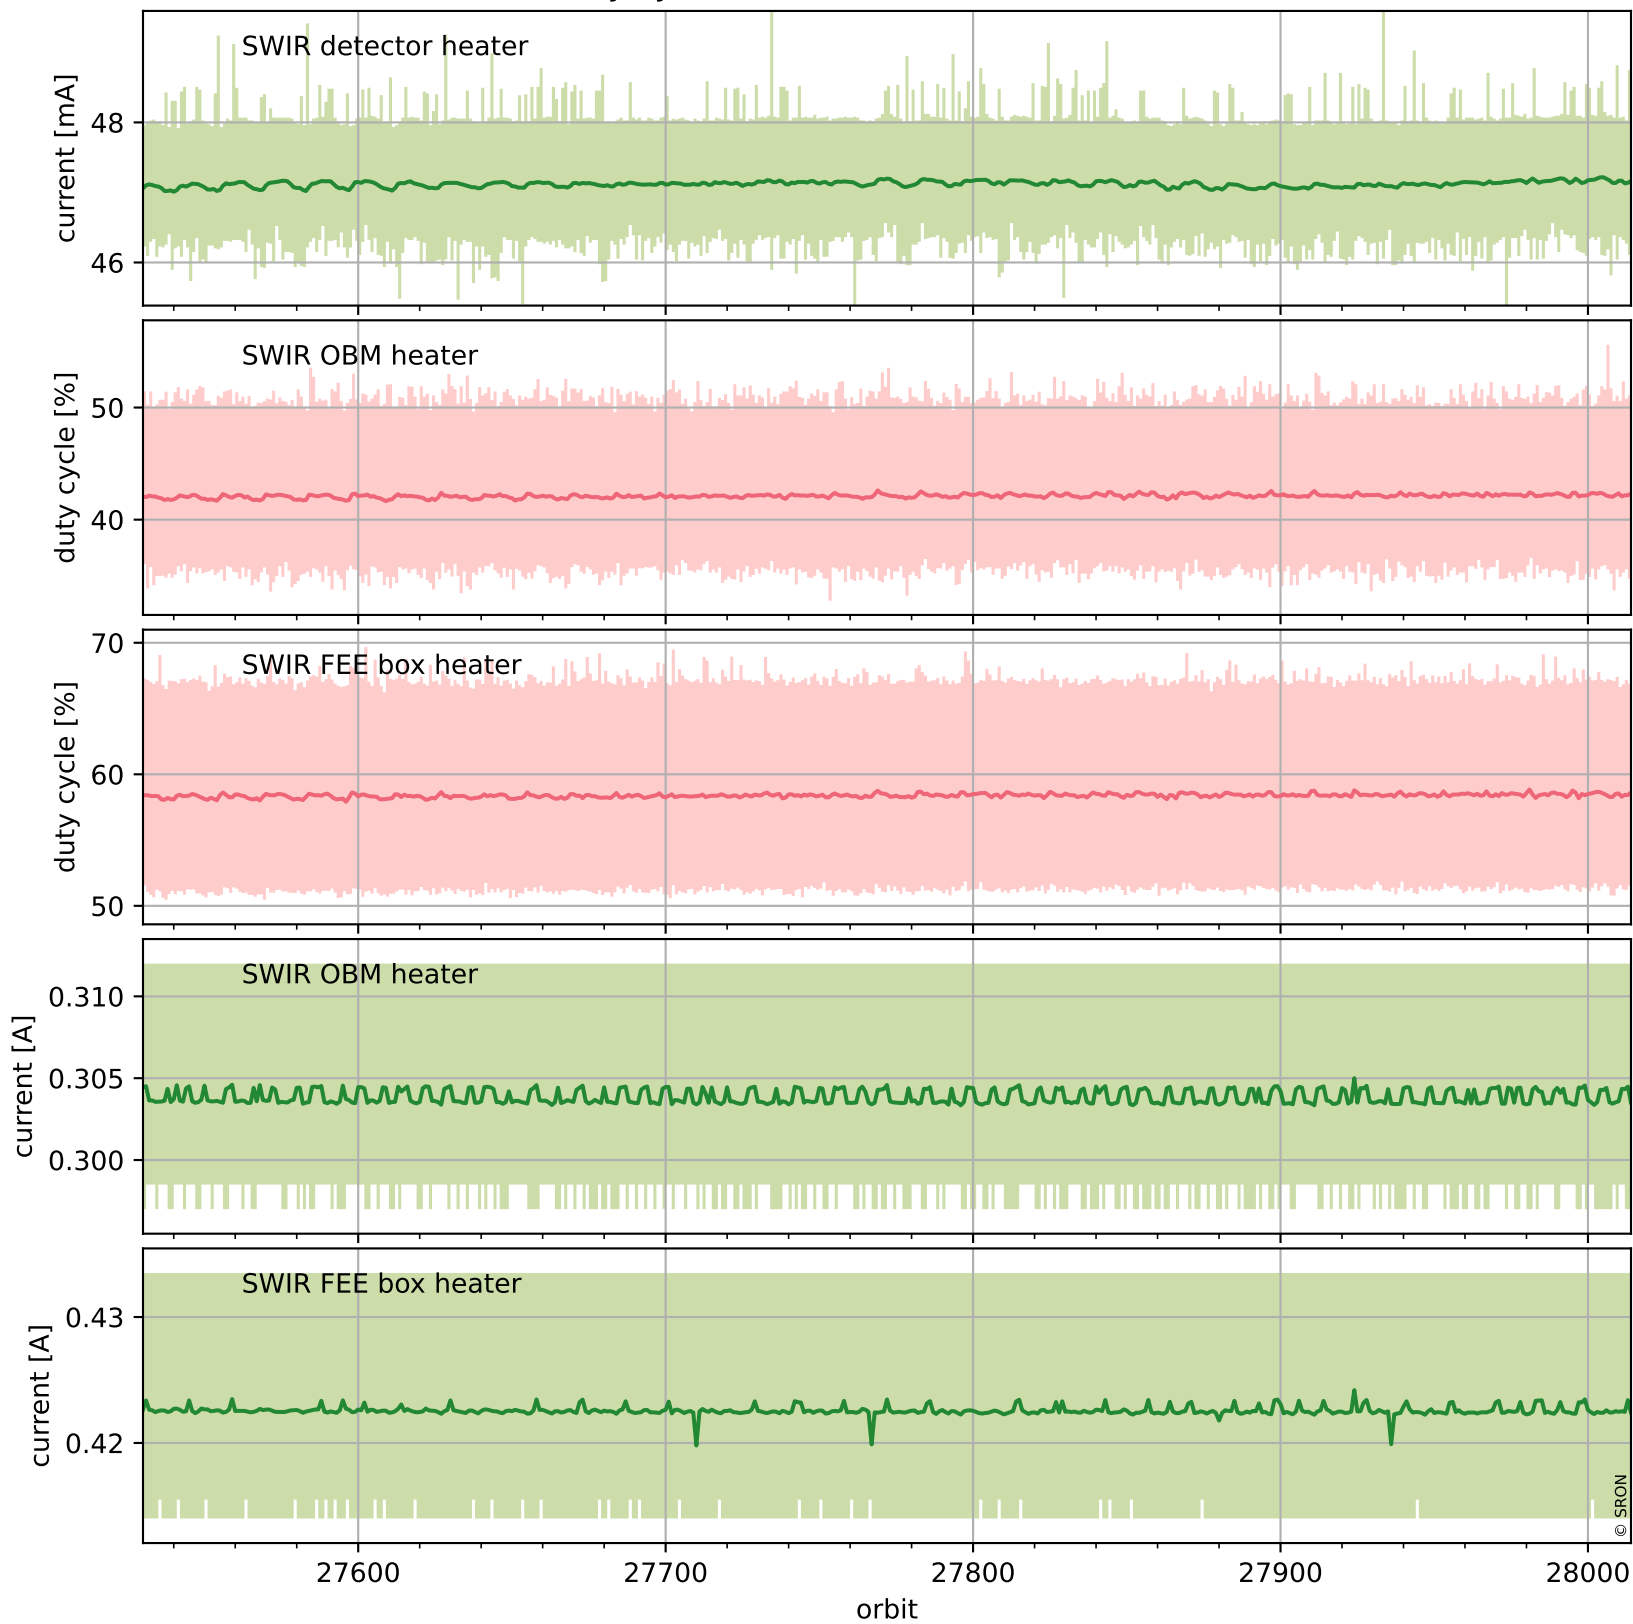

Tropomi SWIR housekeeping data

orbits : [28001, 28014]
coverage : 2023-03-10 / 2023-03-11
created : 2023-08-21T09:38:32

Temperature of sensors relevant for SWIR (one day)

Tropomi SWIR housekeeping data

orbits : [27530, 28014]
coverage : 2023-02-04 / 2023-03-11
created : 2023-08-21T09:38:33

Temperature of sensors relevant for SWIR (last month)

Tropomi SWIR housekeeping data

orbits : [28001, 28014]
coverage : 2023-03-10 / 2023-03-11
created : 2023-08-21T09:38:33

Current and duty cycle of 3 heaters relevant for SWIR (one day)

Tropomi SWIR housekeeping data

orbits : [27530, 28014]
coverage : 2023-02-04 / 2023-03-11
created : 2023-08-21T09:38:34

Current and duty cycle of 3 heaters relevant for SWIR (last month)

Tropomi SWIR housekeeping data

orbits : [28001, 28014]
coverage : 2023-03-10 / 2023-03-11
created : 2023-08-21T09:38:34

Temperature of sensors at the SWIR front-end electronics (one day)

Tropomi SWIR housekeeping data

orbits : [27530, 28014]
coverage : 2023-02-04 / 2023-03-11
created : 2023-08-21T09:38:34