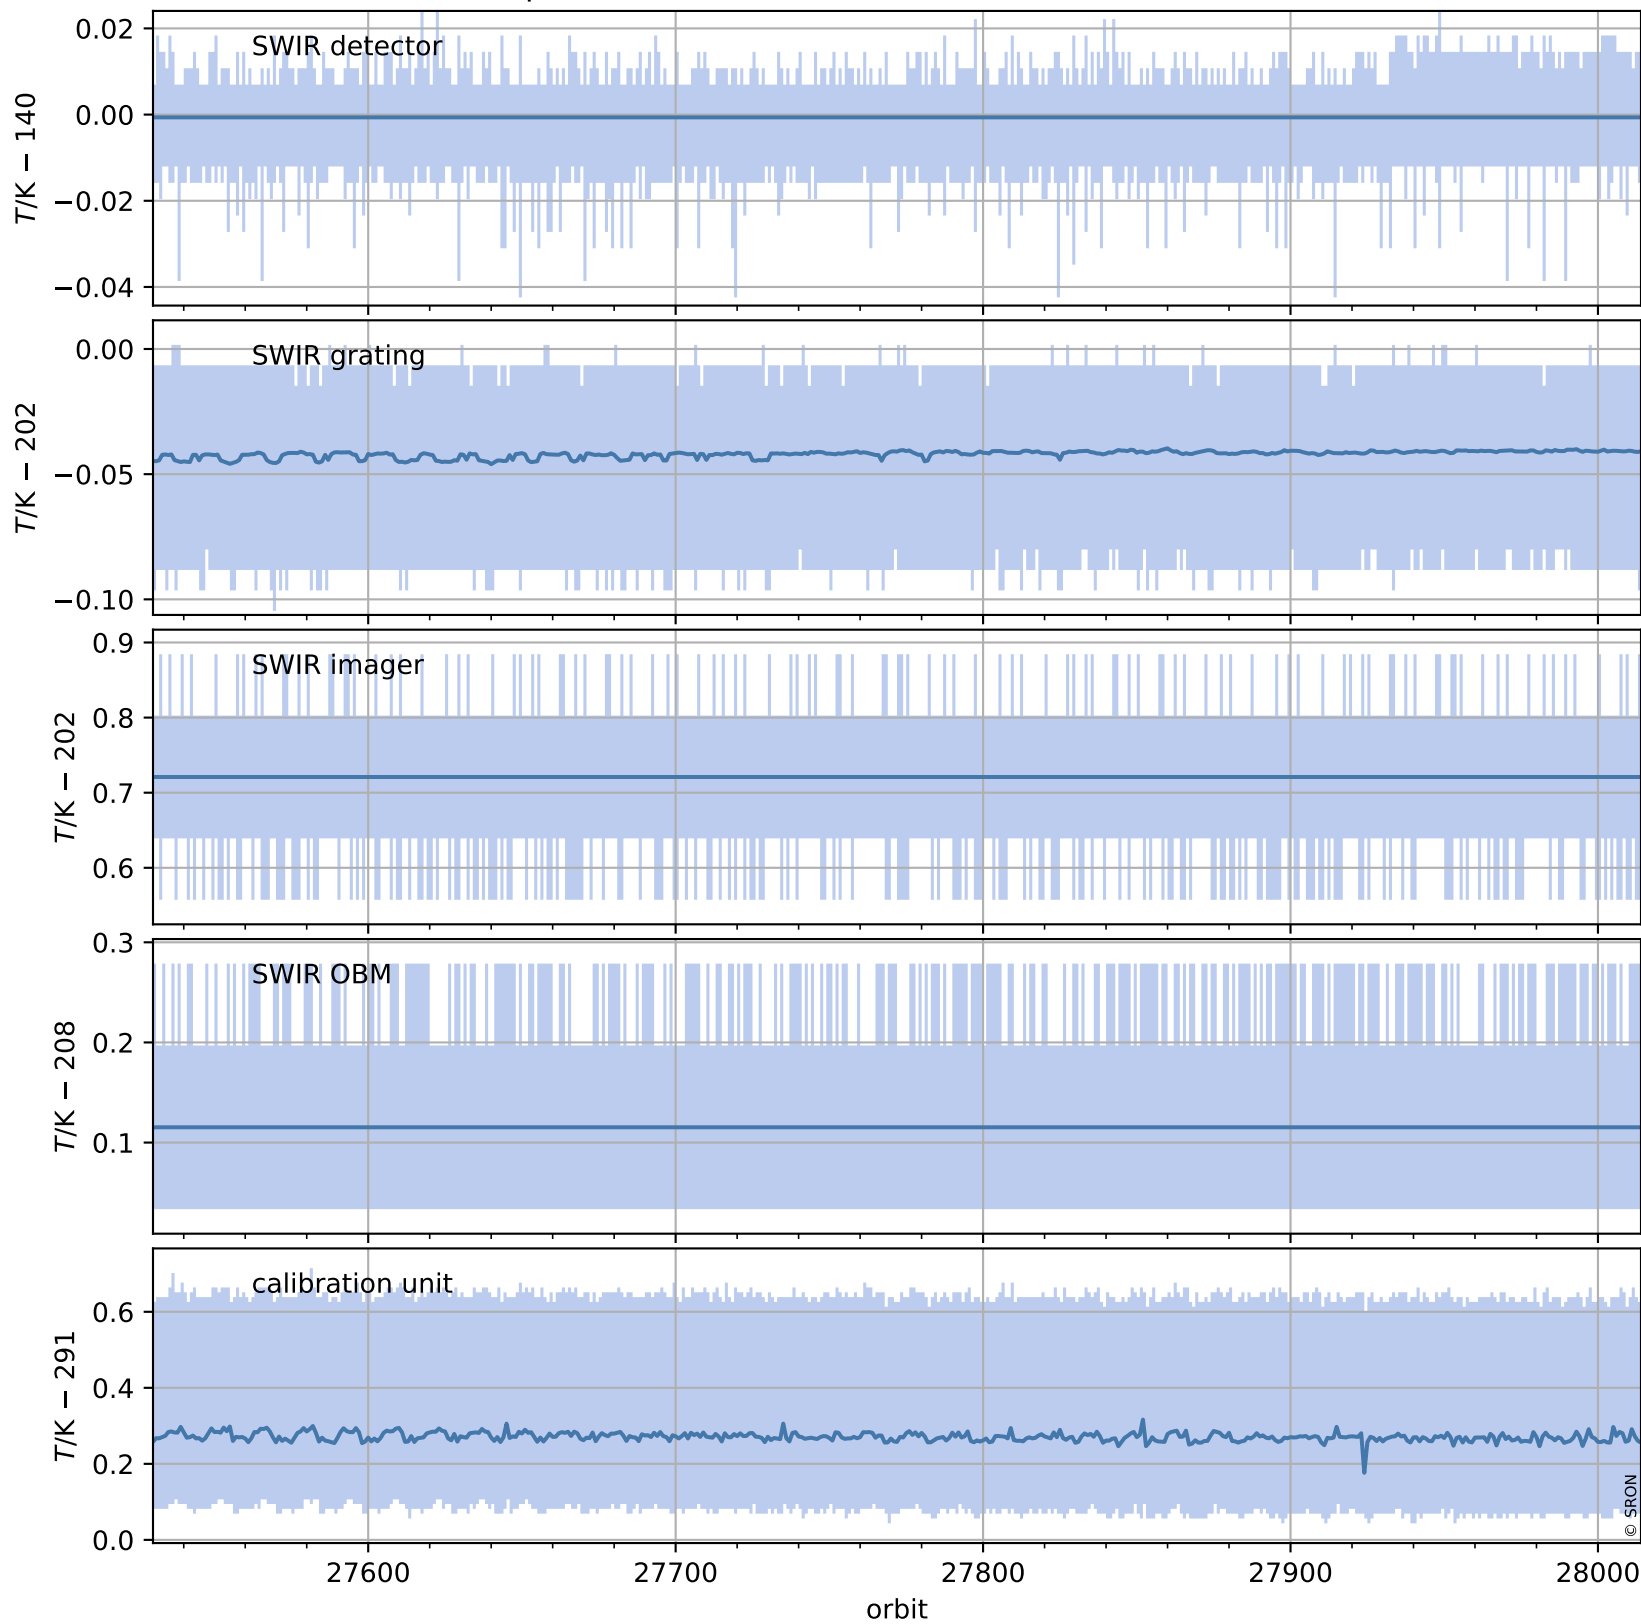

Tropomi SWIR housekeeping data

orbits : [28001, 28014]
coverage : 2023-03-10 / 2023-03-11
created : 2023-08-21T09:38:32

Temperature of sensors relevant for SWIR (one day)

Tropomi SWIR housekeeping data

orbits : [27530, 28014]
coverage : 2023-02-04 / 2023-03-11
created : 2023-08-21T09:38:33

Temperature of sensors relevant for SWIR (last month)

Tropomi SWIR housekeeping data

orbits : [28001, 28014]
coverage : 2023-03-10 / 2023-03-11
created : 2023-08-21T09:38:33

Current and duty cycle of 3 heaters relevant for SWIR (one day)

Tropomi SWIR housekeeping data

orbits : [27530, 28014]
coverage : 2023-02-04 / 2023-03-11
created : 2023-08-21T09:38:34

Current and duty cycle of 3 heaters relevant for SWIR (last month)

Tropomi SWIR housekeeping data

orbits : [28001, 28014]
coverage : 2023-03-10 / 2023-03-11
created : 2023-08-21T09:38:34

Temperature of sensors at the SWIR front-end electronics (one day)

Tropomi SWIR housekeeping data

orbits : [27530, 28014]
coverage : 2023-02-04 / 2023-03-11
created : 2023-08-21T09:38:34