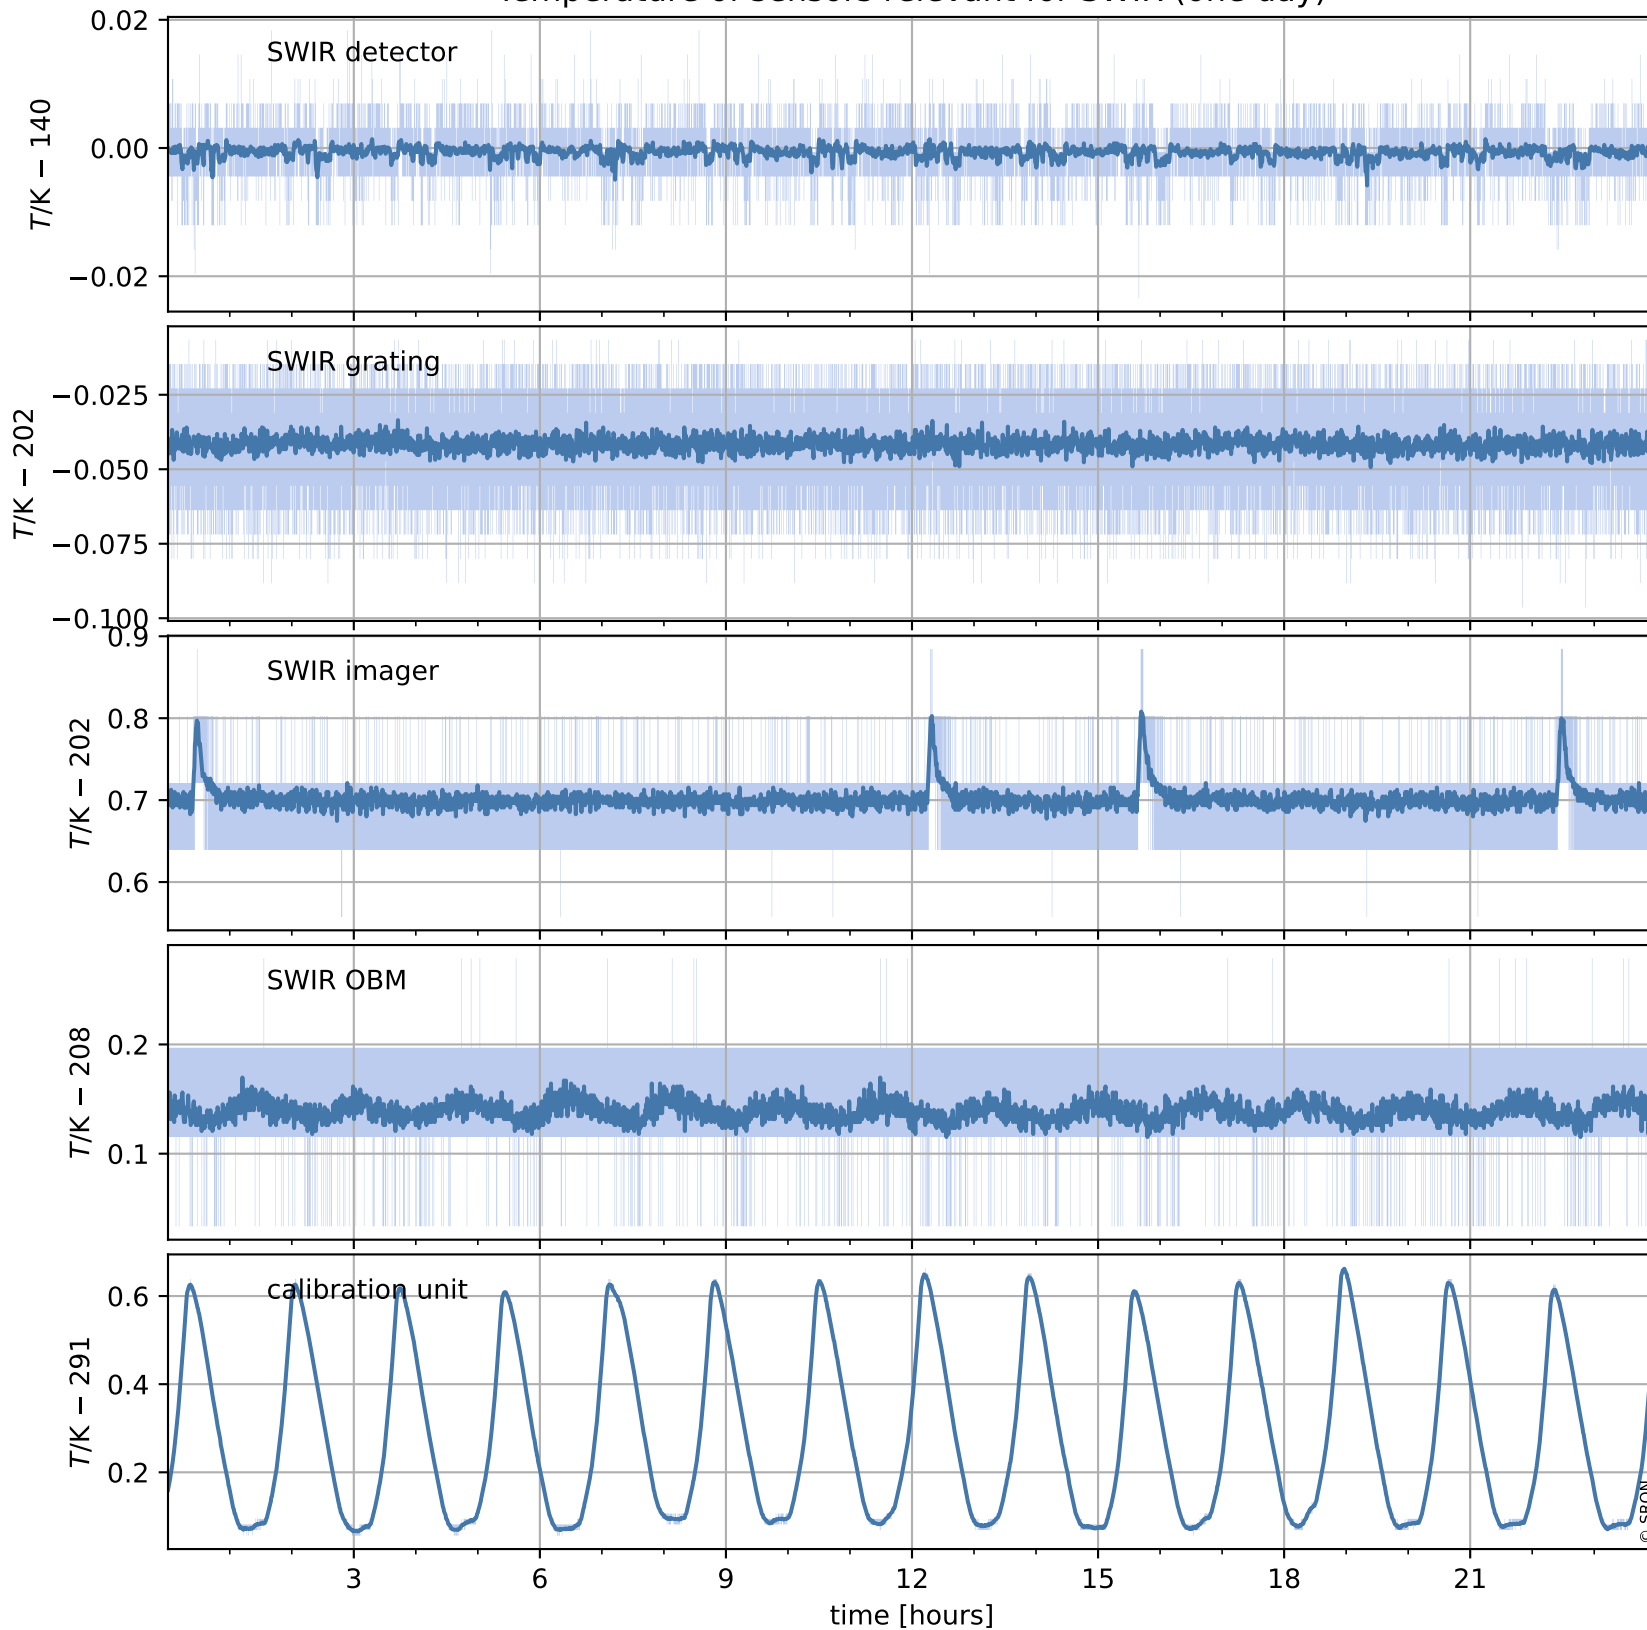

Tropomi SWIR housekeeping data

orbits : [28001, 28014]
coverage : 2023-03-10 / 2023-03-11
created : 2023-08-21T09:38:32

Temperature of sensors relevant for SWIR (one day)

Tropomi SWIR housekeeping data

orbits : [27530, 28014]
coverage : 2023-02-04 / 2023-03-11
created : 2023-08-21T09:38:33

Temperature of sensors relevant for SWIR (last month)

Tropomi SWIR housekeeping data

orbits : [28001, 28014]
coverage : 2023-03-10 / 2023-03-11
created : 2023-08-21T09:38:33

Current and duty cycle of 3 heaters relevant for SWIR (one day)

Tropomi SWIR housekeeping data

orbits : [27530, 28014]
coverage : 2023-02-04 / 2023-03-11
created : 2023-08-21T09:38:34

Current and duty cycle of 3 heaters relevant for SWIR (last month)

Tropomi SWIR housekeeping data