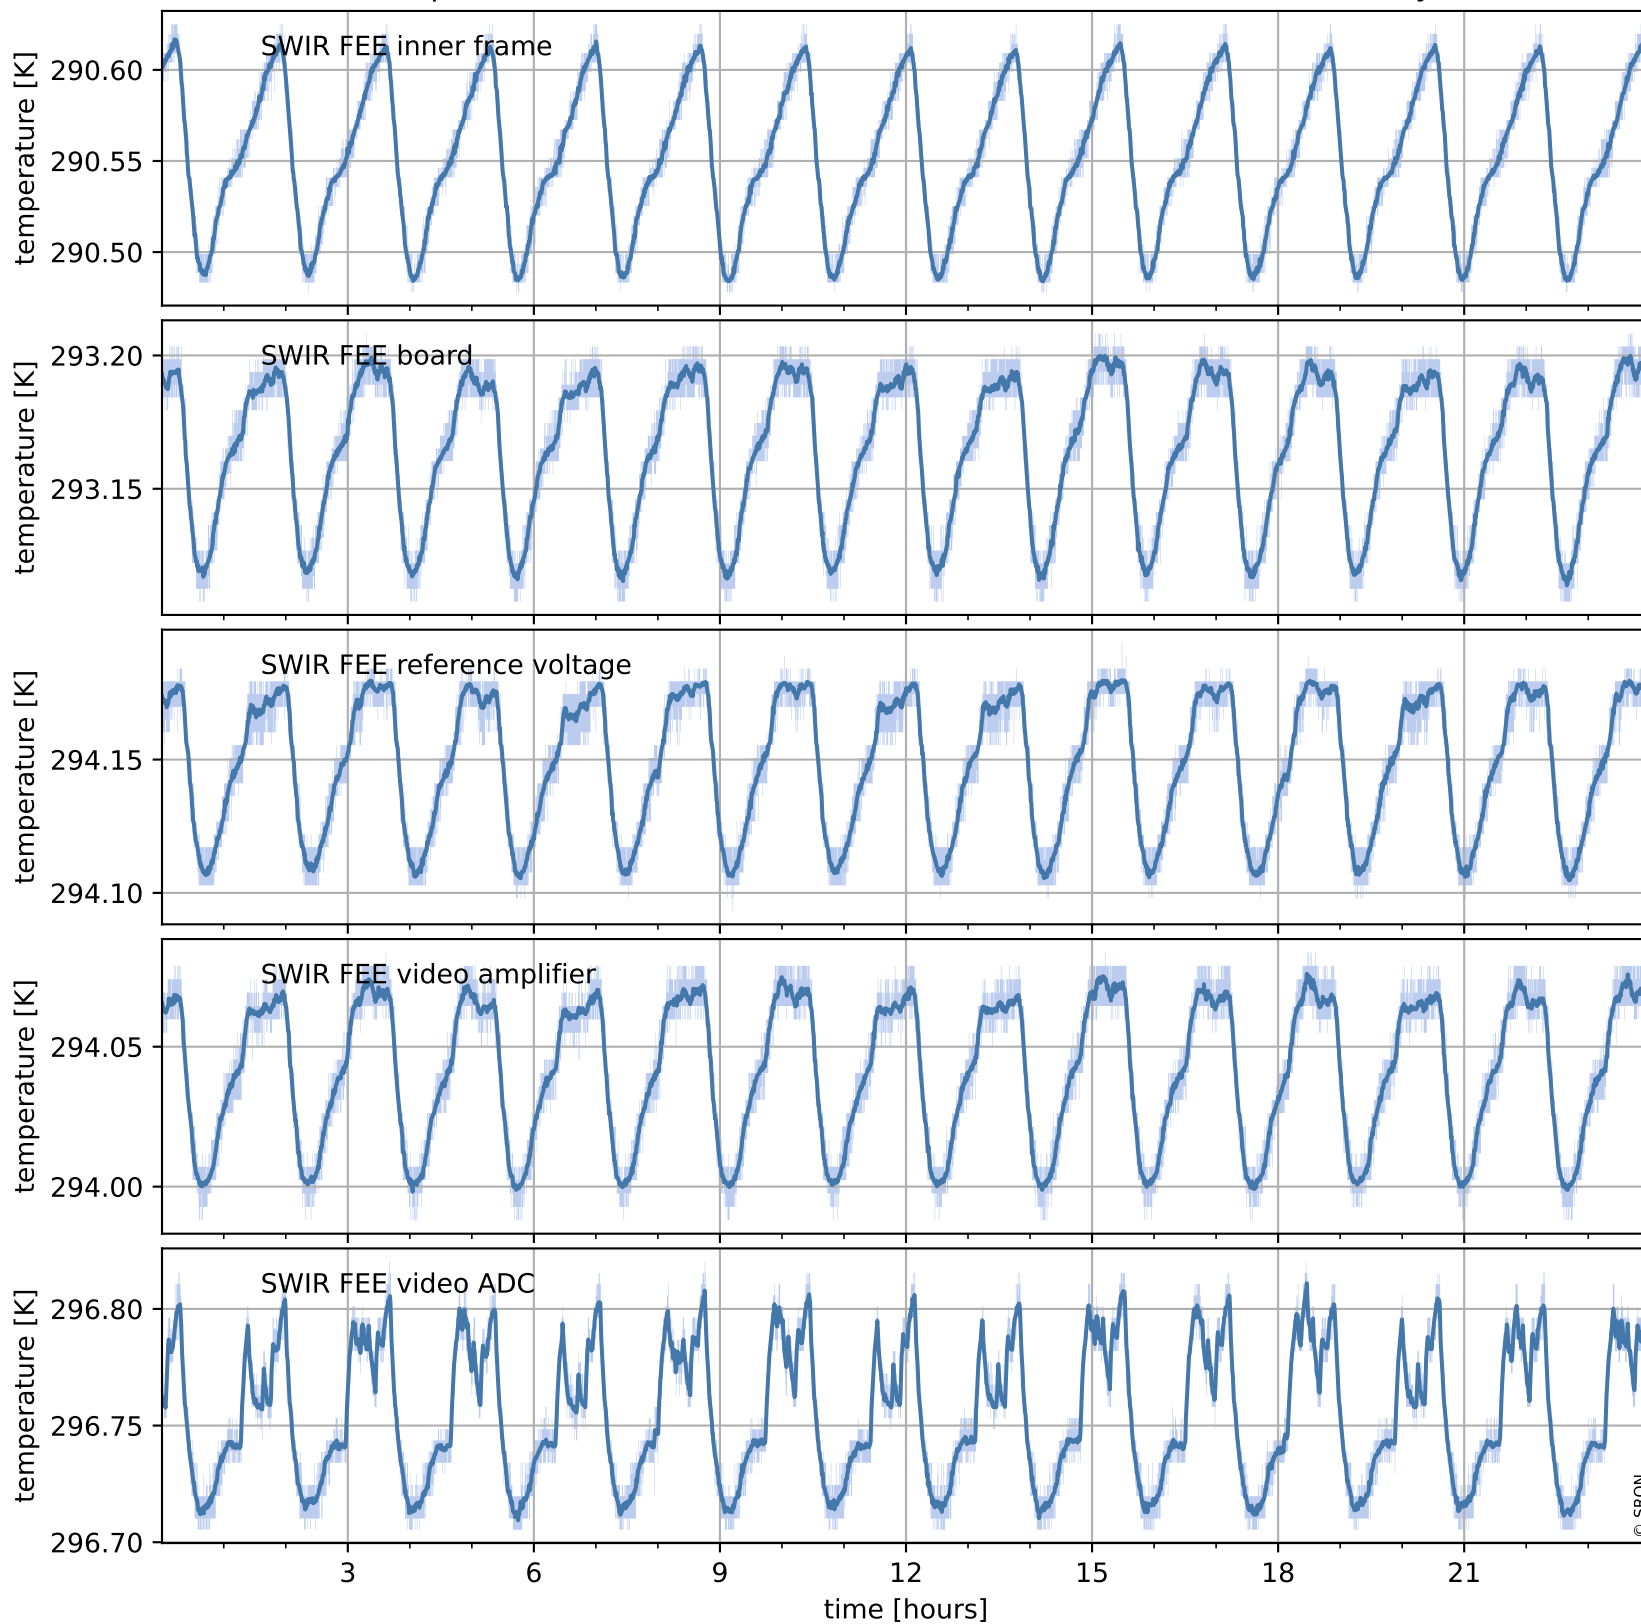

Tropomi SWIR housekeeping data

orbits : [28030, 28043]
coverage : 2023-03-12 / 2023-03-13
created : 2023-08-21T09:38:37

Temperature of sensors relevant for SWIR (one day)

Tropomi SWIR housekeeping data

orbits : [27559, 28043]
coverage : 2023-02-06 / 2023-03-13
created : 2023-08-21T09:38:37

Temperature of sensors relevant for SWIR (last month)

Tropomi SWIR housekeeping data

orbits : [28030, 28043]
coverage : 2023-03-12 / 2023-03-13
created : 2023-08-21T09:38:38

Current and duty cycle of 3 heaters relevant for SWIR (one day)

Tropomi SWIR housekeeping data

orbits : [27559, 28043]
coverage : 2023-02-06 / 2023-03-13
created : 2023-08-21T09:38:38

Current and duty cycle of 3 heaters relevant for SWIR (last month)

Tropomi SWIR housekeeping data

orbits : [28030, 28043]
coverage : 2023-03-12 / 2023-03-13
created : 2023-08-21T09:38:39

Temperature of sensors at the SWIR front-end electronics (one day)

Tropomi SWIR housekeeping data

orbits : [27559, 28043]
coverage : 2023-02-06 / 2023-03-13
created : 2023-08-21T09:38:39