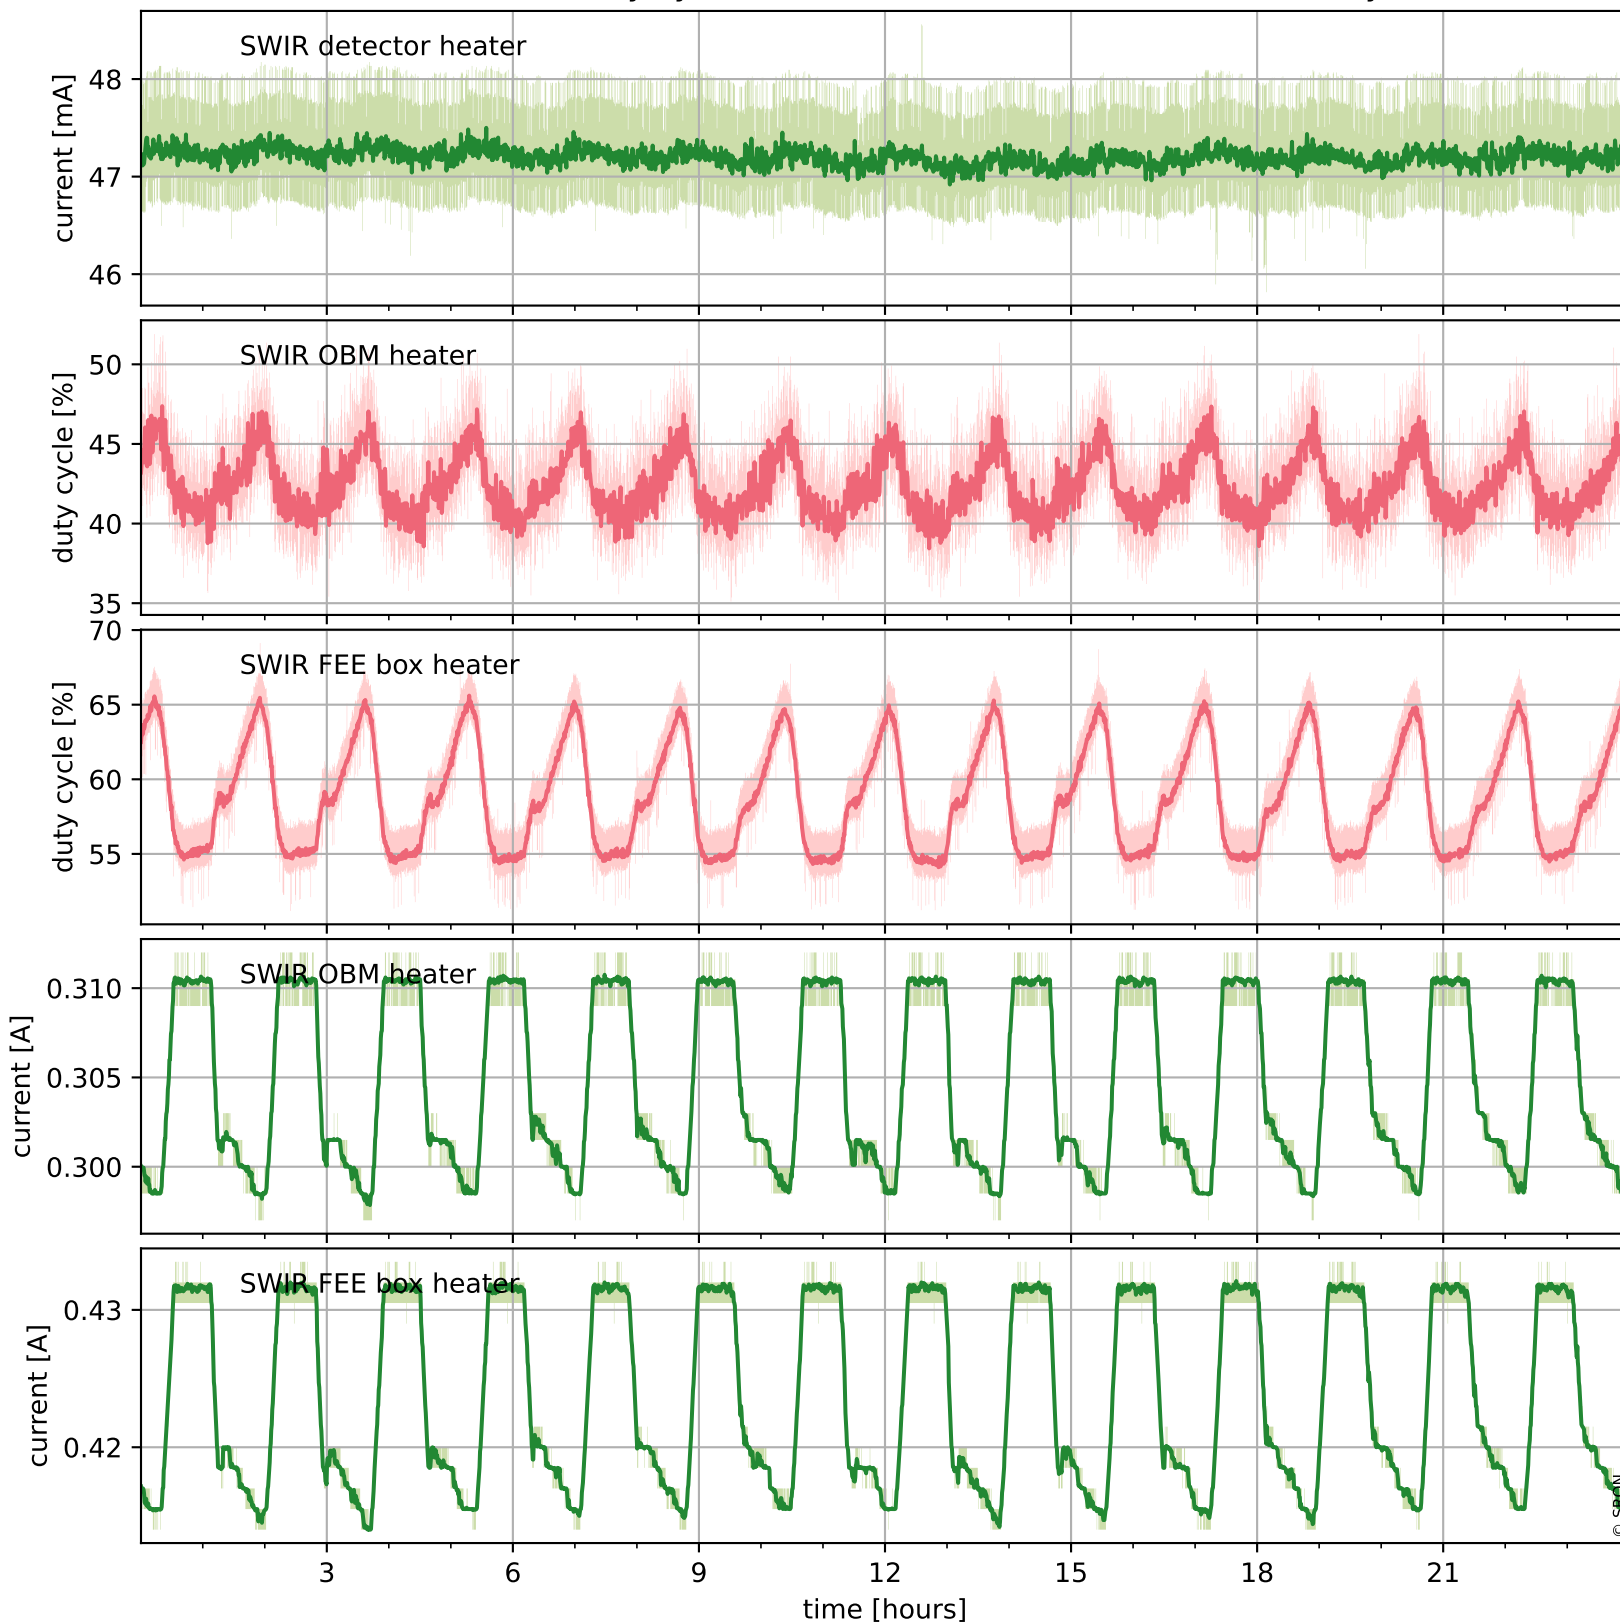

Tropomi SWIR housekeeping data

orbits : [28030, 28043]
coverage : 2023-03-12 / 2023-03-13
created : 2023-08-21T09:38:37

Temperature of sensors relevant for SWIR (one day)

Tropomi SWIR housekeeping data

orbits : [27559, 28043]
coverage : 2023-02-06 / 2023-03-13
created : 2023-08-21T09:38:37

Temperature of sensors relevant for SWIR (last month)

Tropomi SWIR housekeeping data

orbits : [28030, 28043]
coverage : 2023-03-12 / 2023-03-13
created : 2023-08-21T09:38:38

Current and duty cycle of 3 heaters relevant for SWIR (one day)

Tropomi SWIR housekeeping data

orbits : [27559, 28043]
coverage : 2023-02-06 / 2023-03-13
created : 2023-08-21T09:38:38

Current and duty cycle of 3 heaters relevant for SWIR (last month)

Tropomi SWIR housekeeping data