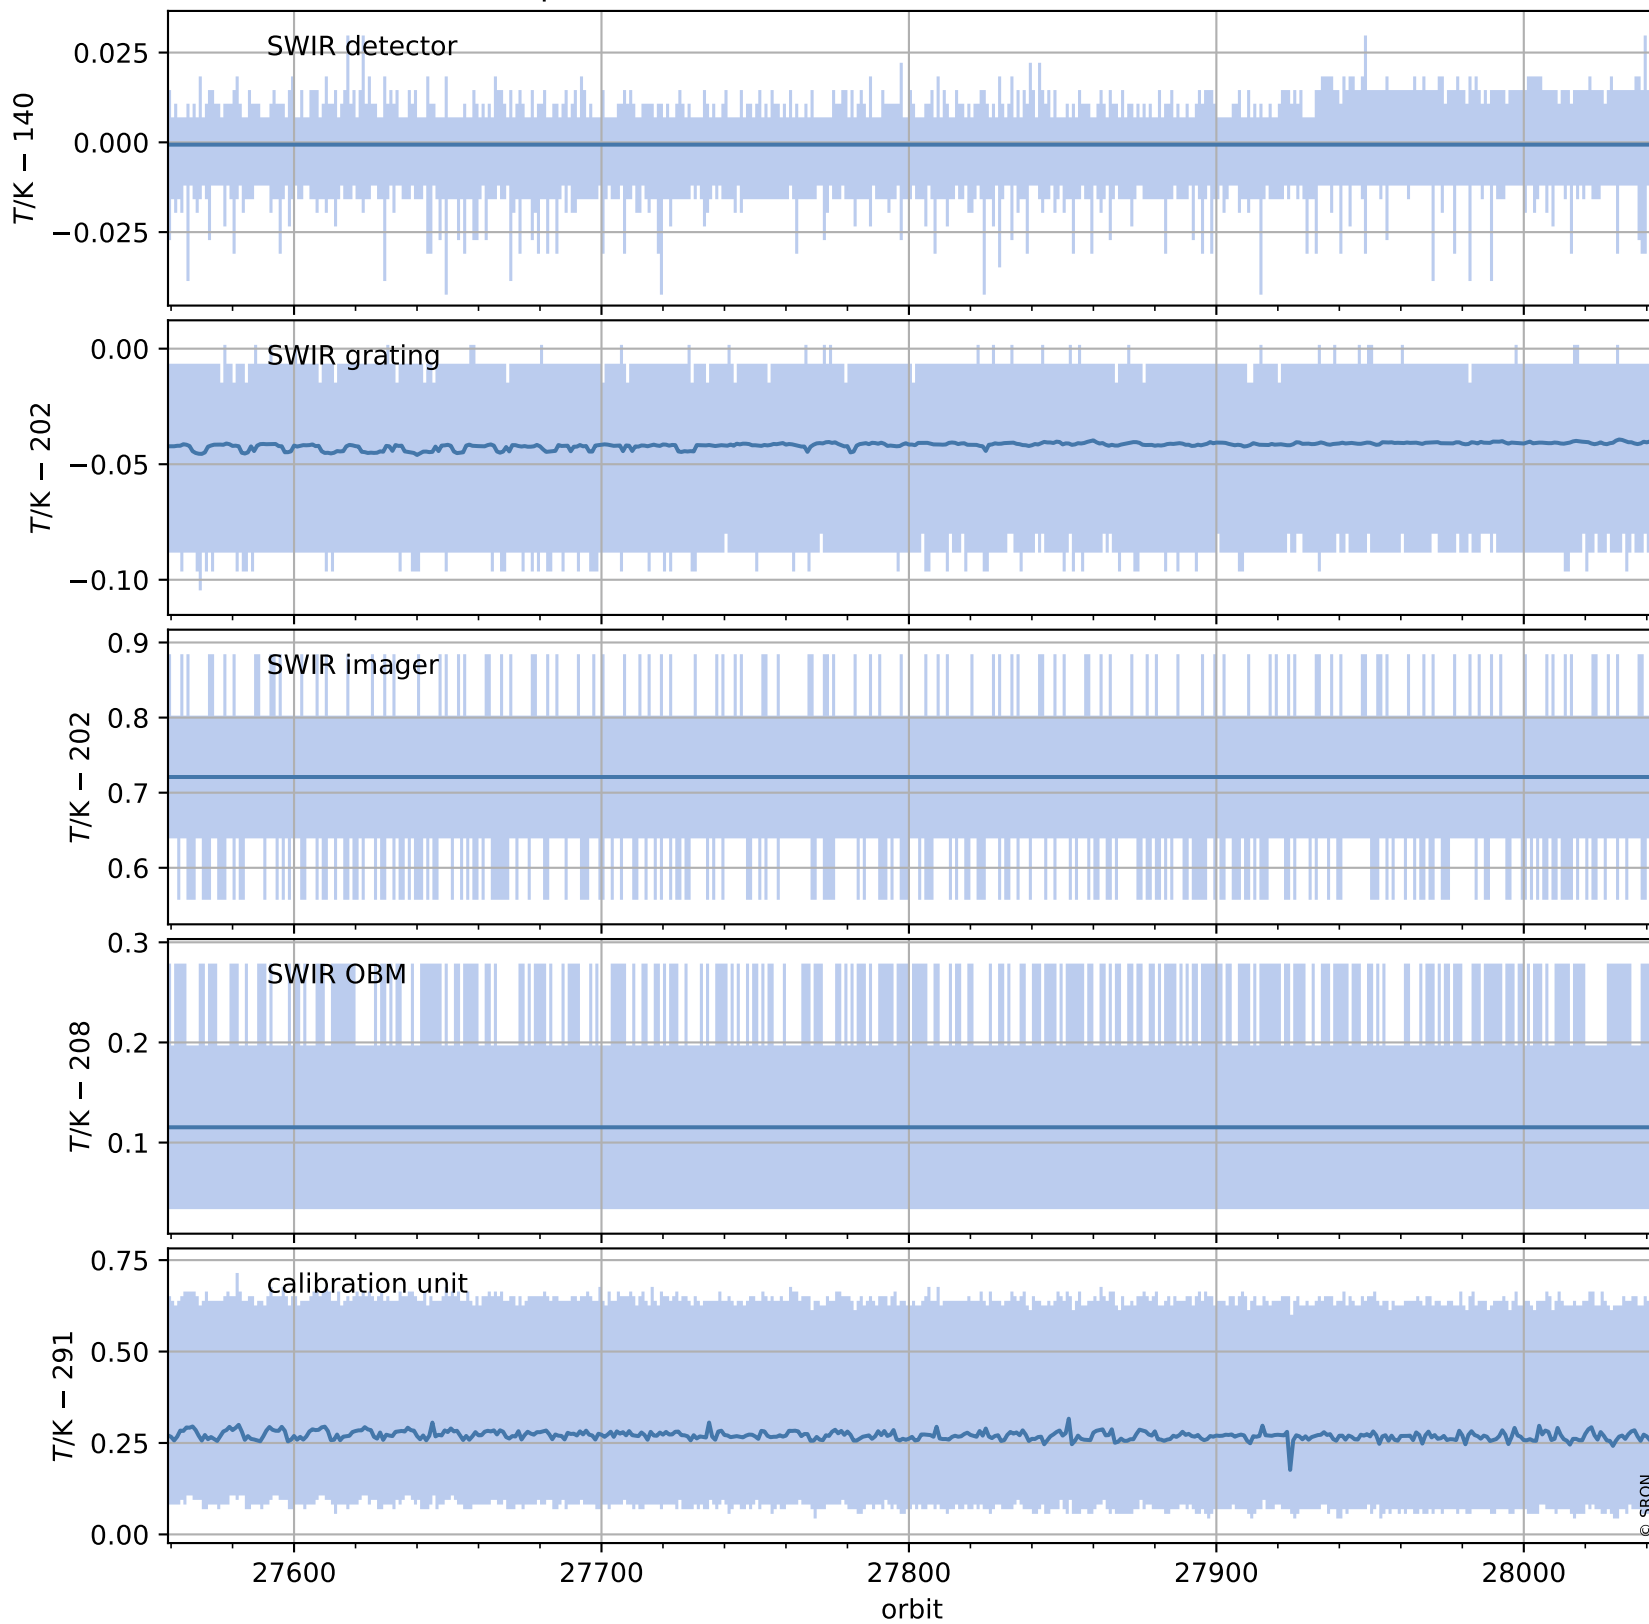

Tropomi SWIR housekeeping data

orbits : [28030, 28043]
coverage : 2023-03-12 / 2023-03-13
created : 2023-08-21T09:38:37

Temperature of sensors relevant for SWIR (one day)

Tropomi SWIR housekeeping data

orbits : [27559, 28043]
coverage : 2023-02-06 / 2023-03-13
created : 2023-08-21T09:38:37

Temperature of sensors relevant for SWIR (last month)

Tropomi SWIR housekeeping data

orbits : [28030, 28043]
coverage : 2023-03-12 / 2023-03-13
created : 2023-08-21T09:38:38

Current and duty cycle of 3 heaters relevant for SWIR (one day)

Tropomi SWIR housekeeping data

orbits : [27559, 28043]
coverage : 2023-02-06 / 2023-03-13
created : 2023-08-21T09:38:38

Current and duty cycle of 3 heaters relevant for SWIR (last month)

Tropomi SWIR housekeeping data

orbits : [28030, 28043]
coverage : 2023-03-12 / 2023-03-13
created : 2023-08-21T09:38:39

Temperature of sensors at the SWIR front-end electronics (one day)

Tropomi SWIR housekeeping data

orbits : [27559, 28043]
coverage : 2023-02-06 / 2023-03-13
created : 2023-08-21T09:38:39