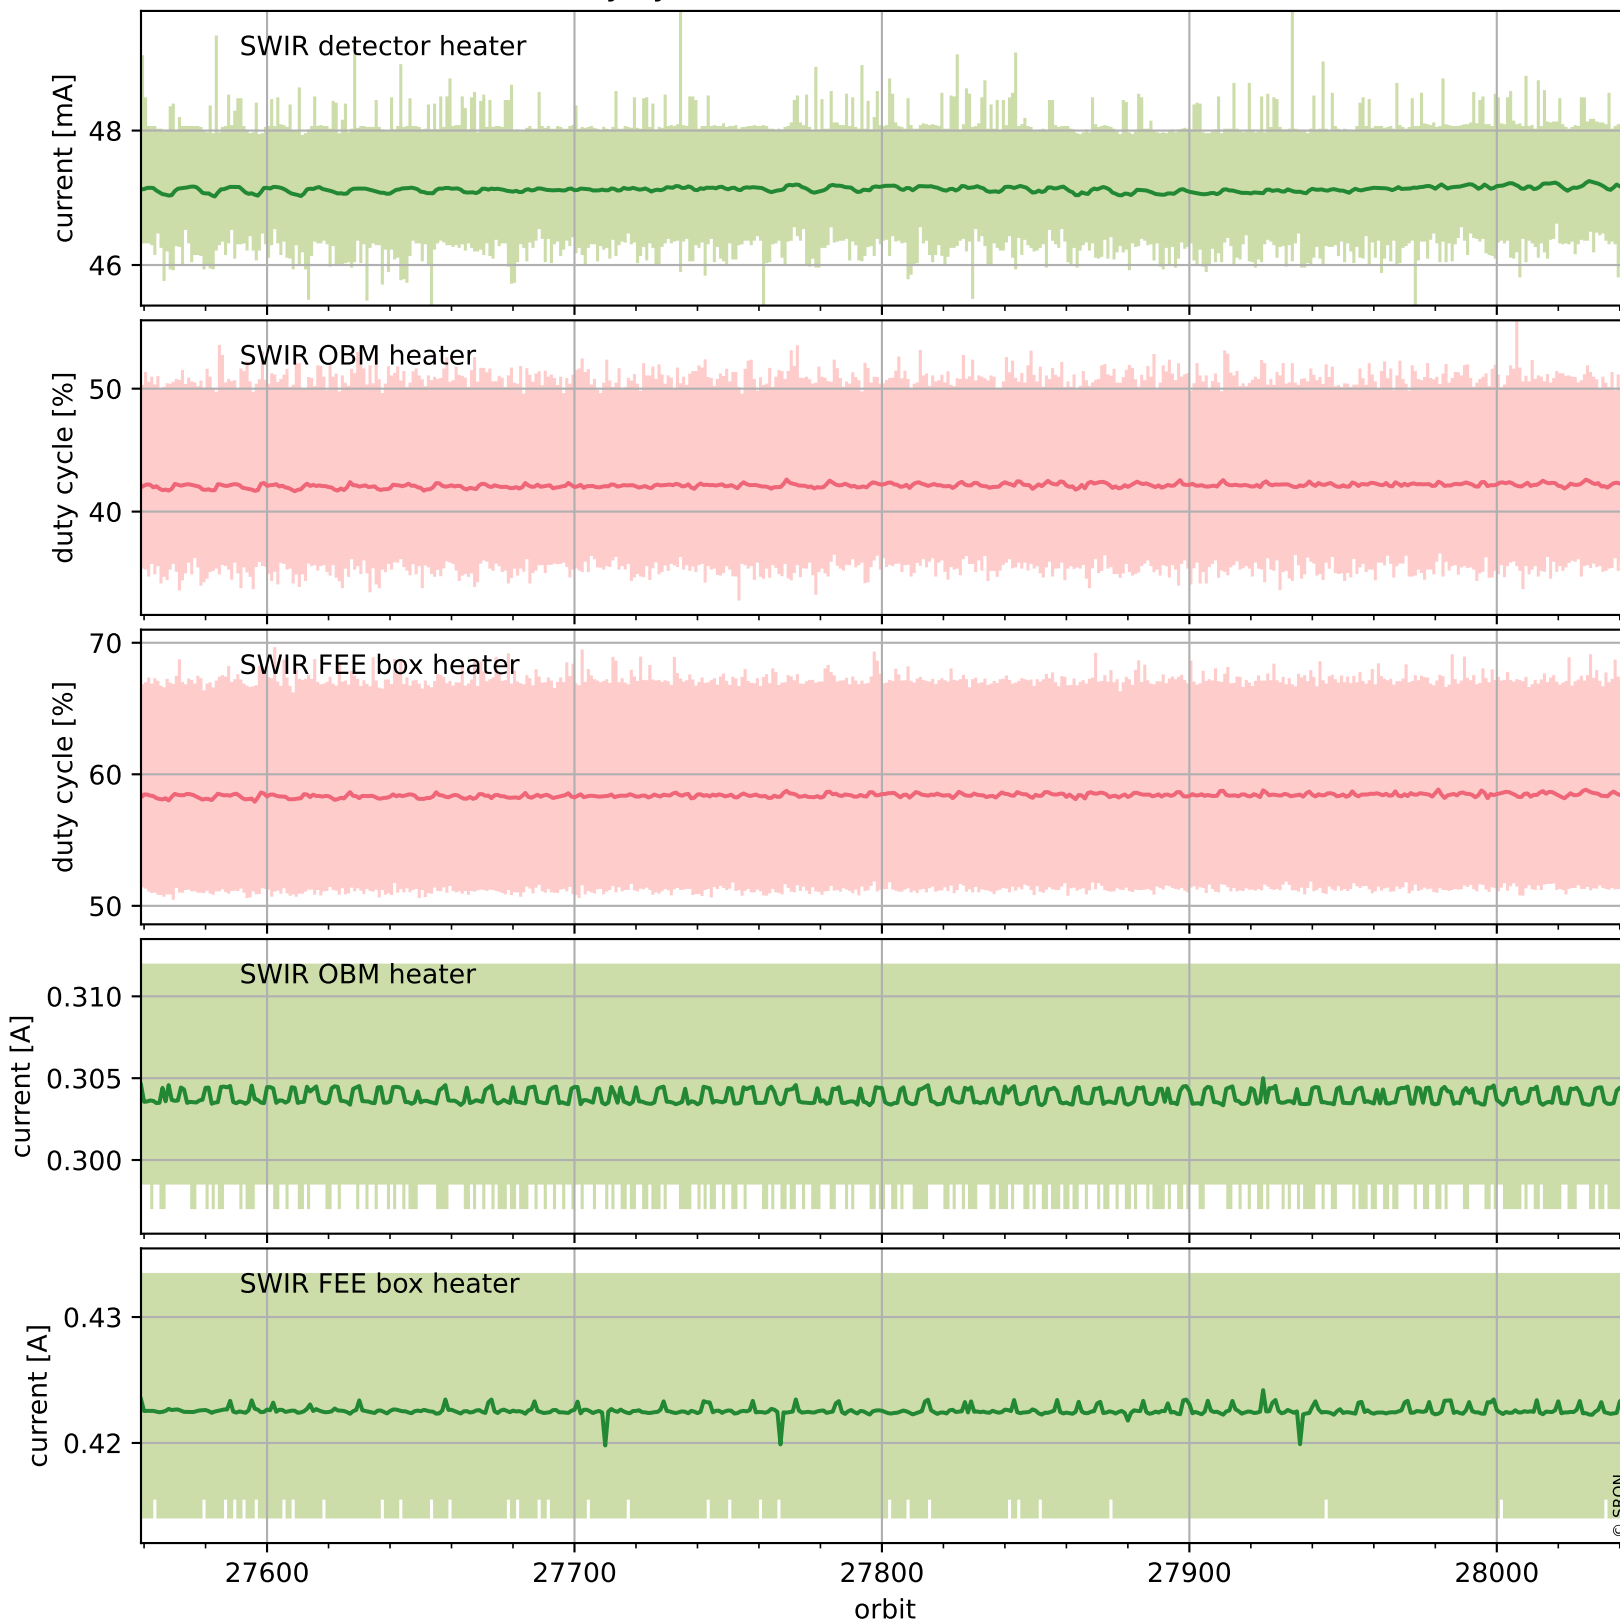

Tropomi SWIR housekeeping data

orbits : [28030, 28043]
coverage : 2023-03-12 / 2023-03-13
created : 2023-08-21T09:38:37

Temperature of sensors relevant for SWIR (one day)

Tropomi SWIR housekeeping data

orbits : [27559, 28043]
coverage : 2023-02-06 / 2023-03-13
created : 2023-08-21T09:38:37

Temperature of sensors relevant for SWIR (last month)

Tropomi SWIR housekeeping data

orbits : [28030, 28043]
coverage : 2023-03-12 / 2023-03-13
created : 2023-08-21T09:38:38

Current and duty cycle of 3 heaters relevant for SWIR (one day)

Tropomi SWIR housekeeping data

orbits : [27559, 28043]
coverage : 2023-02-06 / 2023-03-13
created : 2023-08-21T09:38:38

Current and duty cycle of 3 heaters relevant for SWIR (last month)

Tropomi SWIR housekeeping data

orbits : [28030, 28043]
coverage : 2023-03-12 / 2023-03-13
created : 2023-08-21T09:38:39

Temperature of sensors at the SWIR front-end electronics (one day)

Tropomi SWIR housekeeping data

orbits : [27559, 28043]
coverage : 2023-02-06 / 2023-03-13
created : 2023-08-21T09:38:39