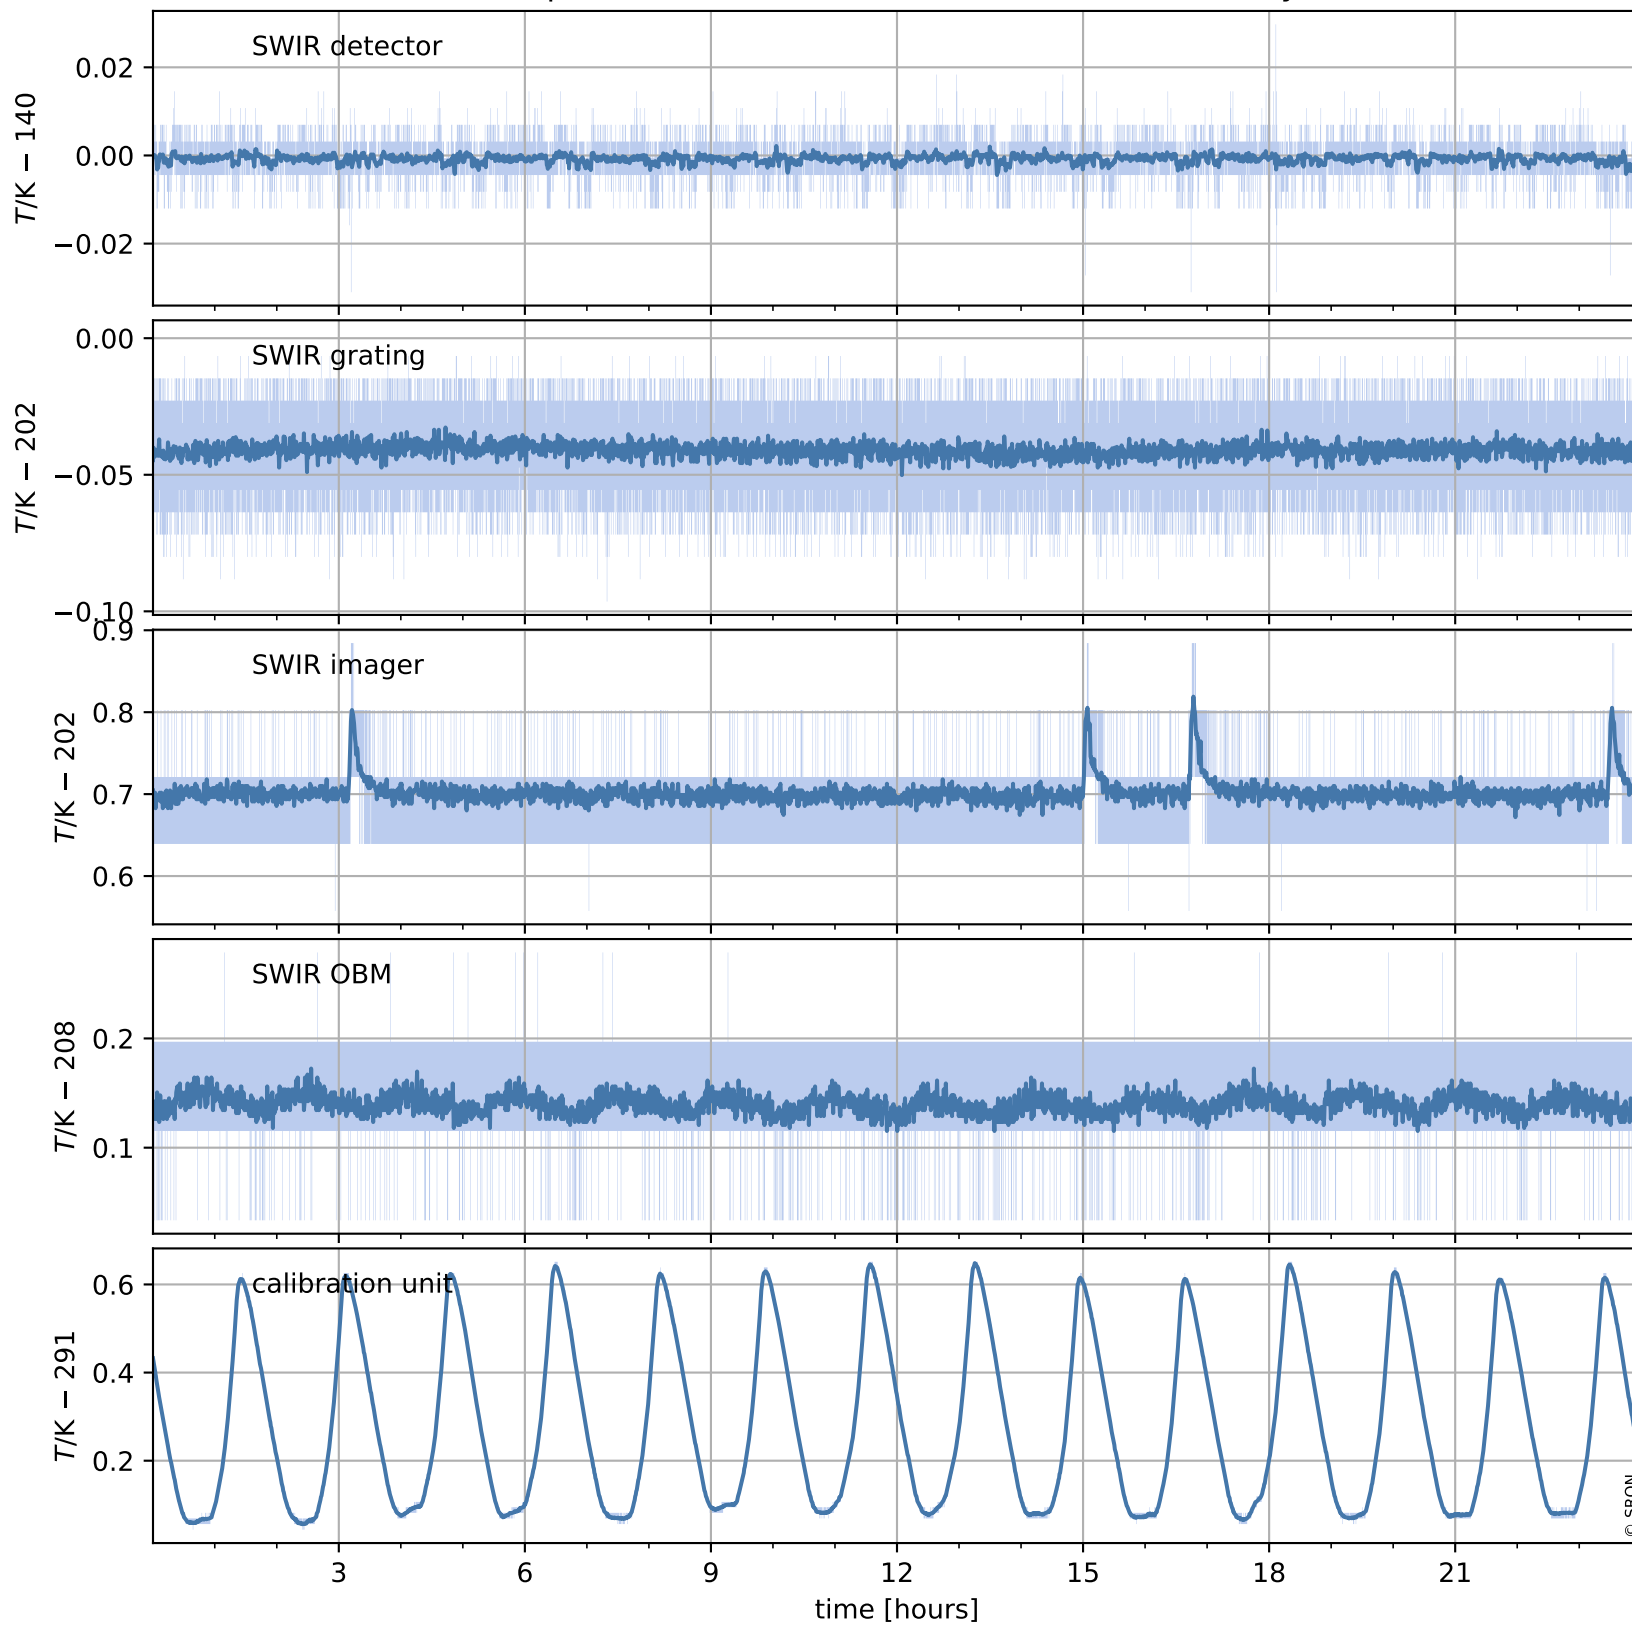

Tropomi SWIR housekeeping data

orbits : [28030, 28043]
coverage : 2023-03-12 / 2023-03-13
created : 2023-08-21T09:38:37

Temperature of sensors relevant for SWIR (one day)

Tropomi SWIR housekeeping data

orbits : [27559, 28043]
coverage : 2023-02-06 / 2023-03-13
created : 2023-08-21T09:38:37

Temperature of sensors relevant for SWIR (last month)

Tropomi SWIR housekeeping data

orbits : [28030, 28043]
coverage : 2023-03-12 / 2023-03-13
created : 2023-08-21T09:38:38

Current and duty cycle of 3 heaters relevant for SWIR (one day)

Tropomi SWIR housekeeping data

orbits : [27559, 28043]
coverage : 2023-02-06 / 2023-03-13
created : 2023-08-21T09:38:38

Current and duty cycle of 3 heaters relevant for SWIR (last month)

Tropomi SWIR housekeeping data