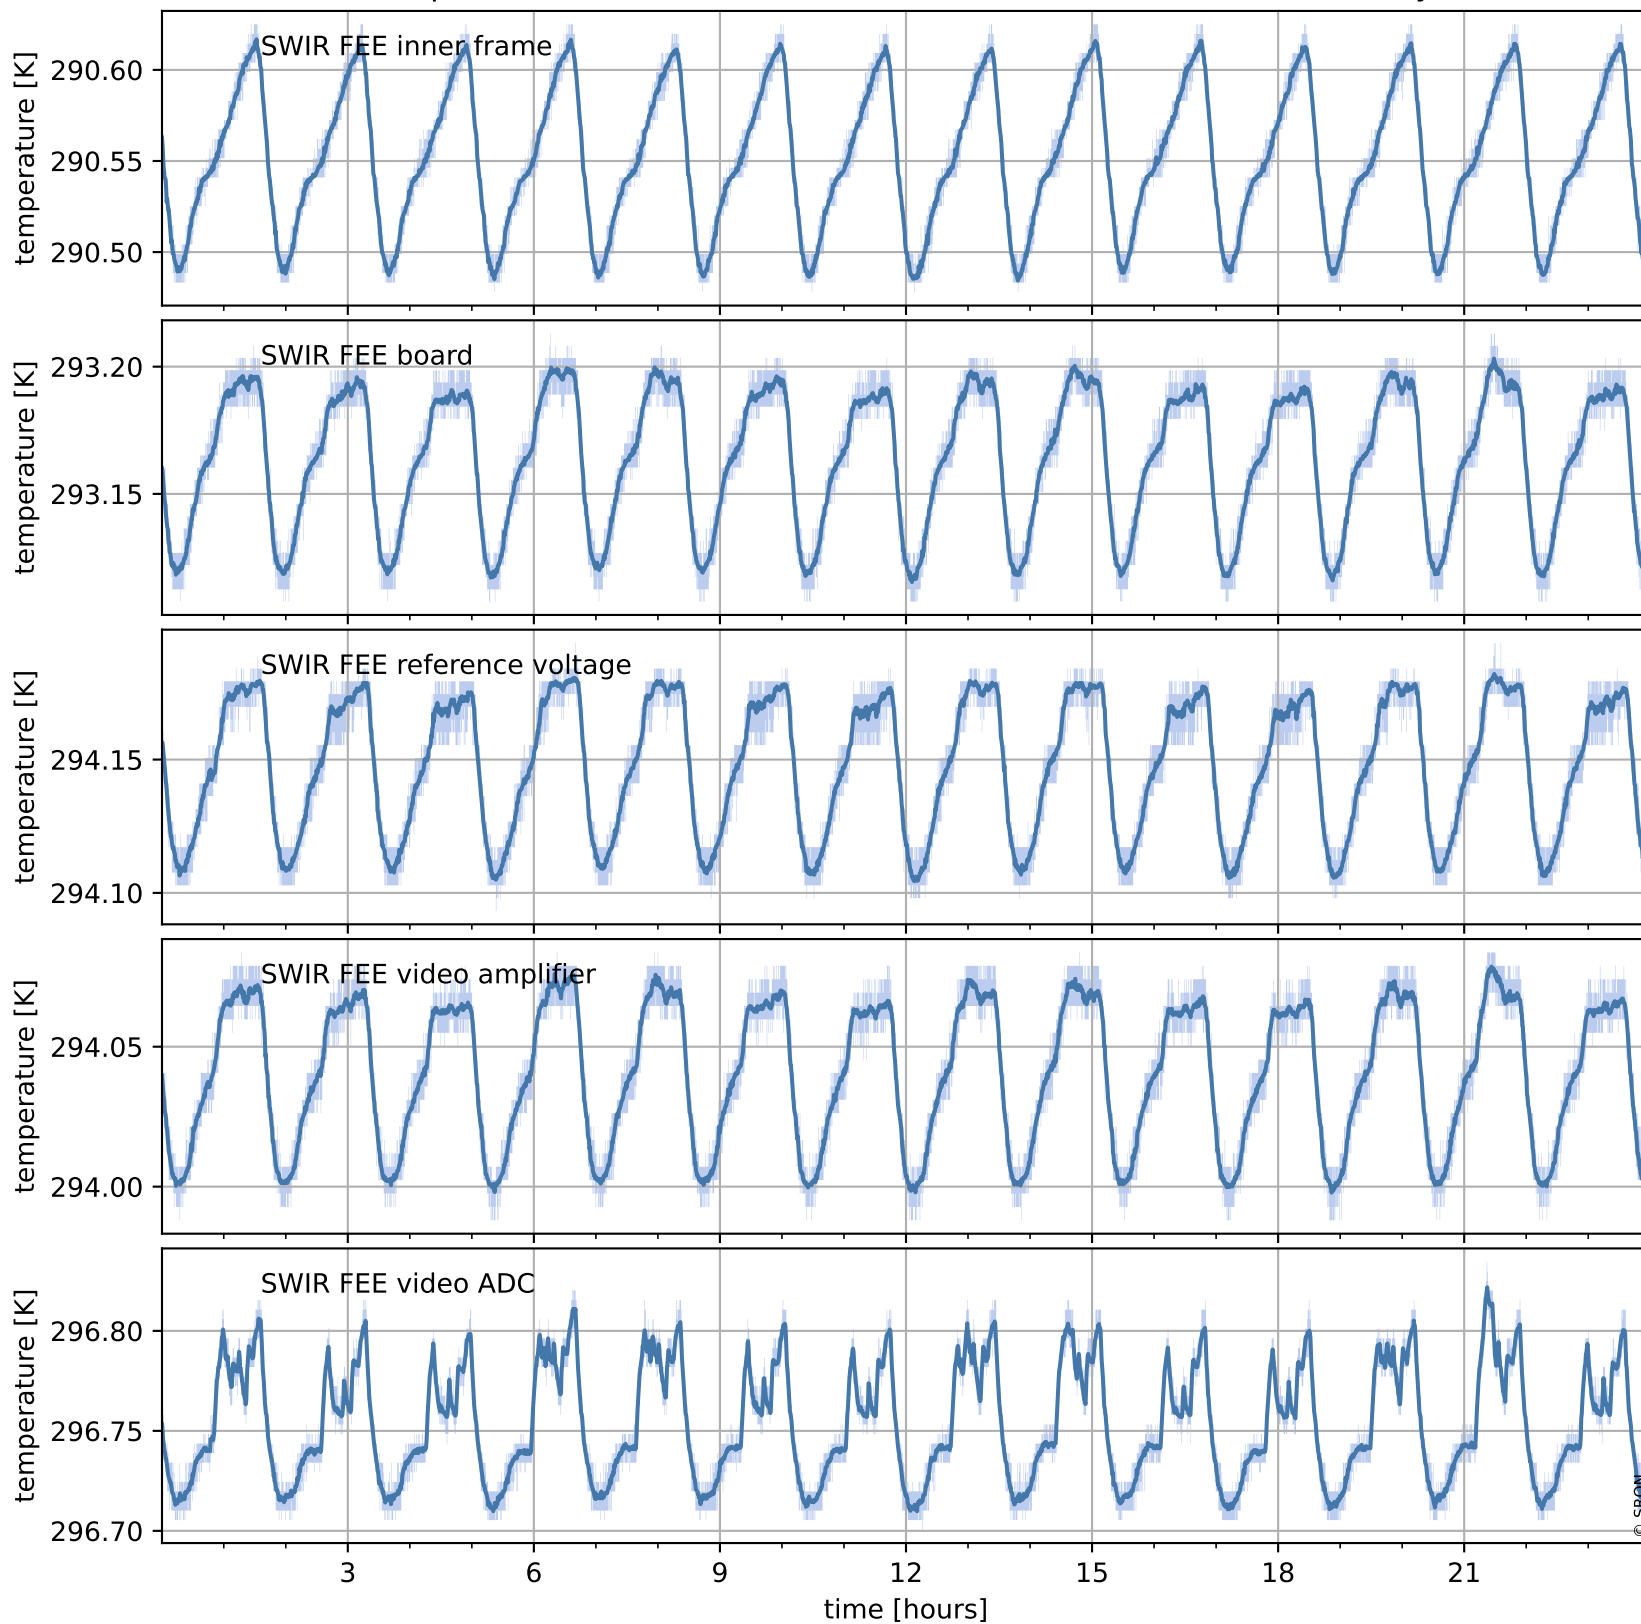

Tropomi SWIR housekeeping data

orbits : [28200, 28213]
coverage : 2023-03-24 / 2023-03-25
created : 2023-08-21T09:39:05

Temperature of sensors relevant for SWIR (one day)

Tropomi SWIR housekeeping data

orbits : [27729, 28213]
coverage : 2023-02-18 / 2023-03-25
created : 2023-08-21T09:39:05

Temperature of sensors relevant for SWIR (last month)

Tropomi SWIR housekeeping data

orbits : [28200, 28213]
coverage : 2023-03-24 / 2023-03-25
created : 2023-08-21T09:39:05

Current and duty cycle of 3 heaters relevant for SWIR (one day)

Tropomi SWIR housekeeping data

orbits : [27729, 28213]
coverage : 2023-02-18 / 2023-03-25
created : 2023-08-21T09:39:06

Current and duty cycle of 3 heaters relevant for SWIR (last month)

Tropomi SWIR housekeeping data

orbits : [28200, 28213]
coverage : 2023-03-24 / 2023-03-25
created : 2023-08-21T09:39:06

Temperature of sensors at the SWIR front-end electronics (one day)

Tropomi SWIR housekeeping data

orbits : [27729, 28213]
coverage : 2023-02-18 / 2023-03-25
created : 2023-08-21T09:39:07