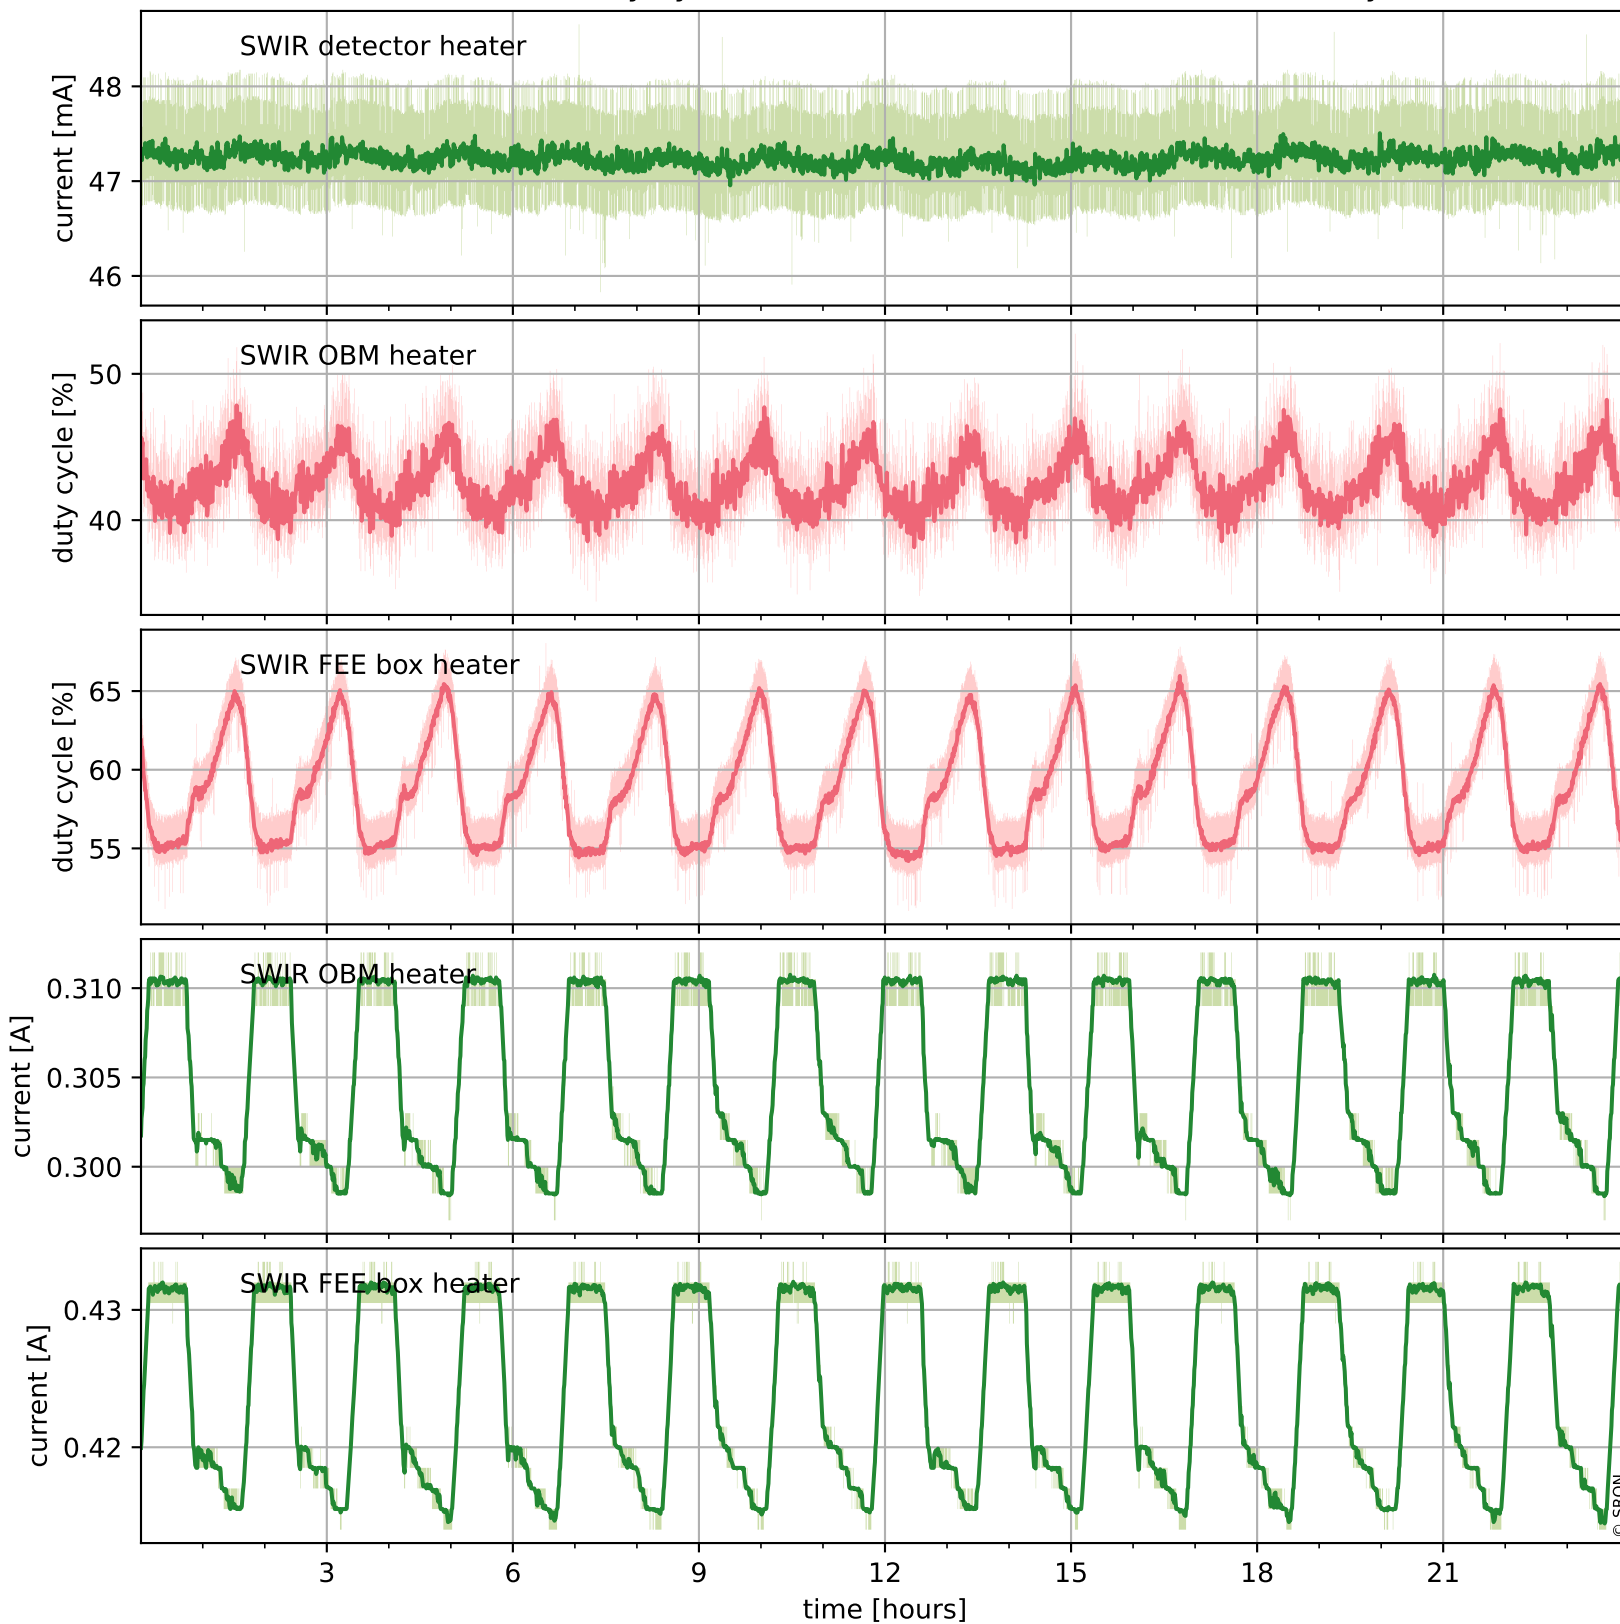

Tropomi SWIR housekeeping data

orbits : [28200, 28213]
coverage : 2023-03-24 / 2023-03-25
created : 2023-08-21T09:39:05

Temperature of sensors relevant for SWIR (one day)

Tropomi SWIR housekeeping data

orbits : [27729, 28213]
coverage : 2023-02-18 / 2023-03-25
created : 2023-08-21T09:39:05

Temperature of sensors relevant for SWIR (last month)

Tropomi SWIR housekeeping data

orbits : [28200, 28213]
coverage : 2023-03-24 / 2023-03-25
created : 2023-08-21T09:39:05

Current and duty cycle of 3 heaters relevant for SWIR (one day)

Tropomi SWIR housekeeping data

orbits : [27729, 28213]
coverage : 2023-02-18 / 2023-03-25
created : 2023-08-21T09:39:06

Current and duty cycle of 3 heaters relevant for SWIR (last month)

Tropomi SWIR housekeeping data

orbits : [28200, 28213]
coverage : 2023-03-24 / 2023-03-25
created : 2023-08-21T09:39:06

Temperature of sensors at the SWIR front-end electronics (one day)

Tropomi SWIR housekeeping data

orbits : [27729, 28213]
coverage : 2023-02-18 / 2023-03-25
created : 2023-08-21T09:39:07