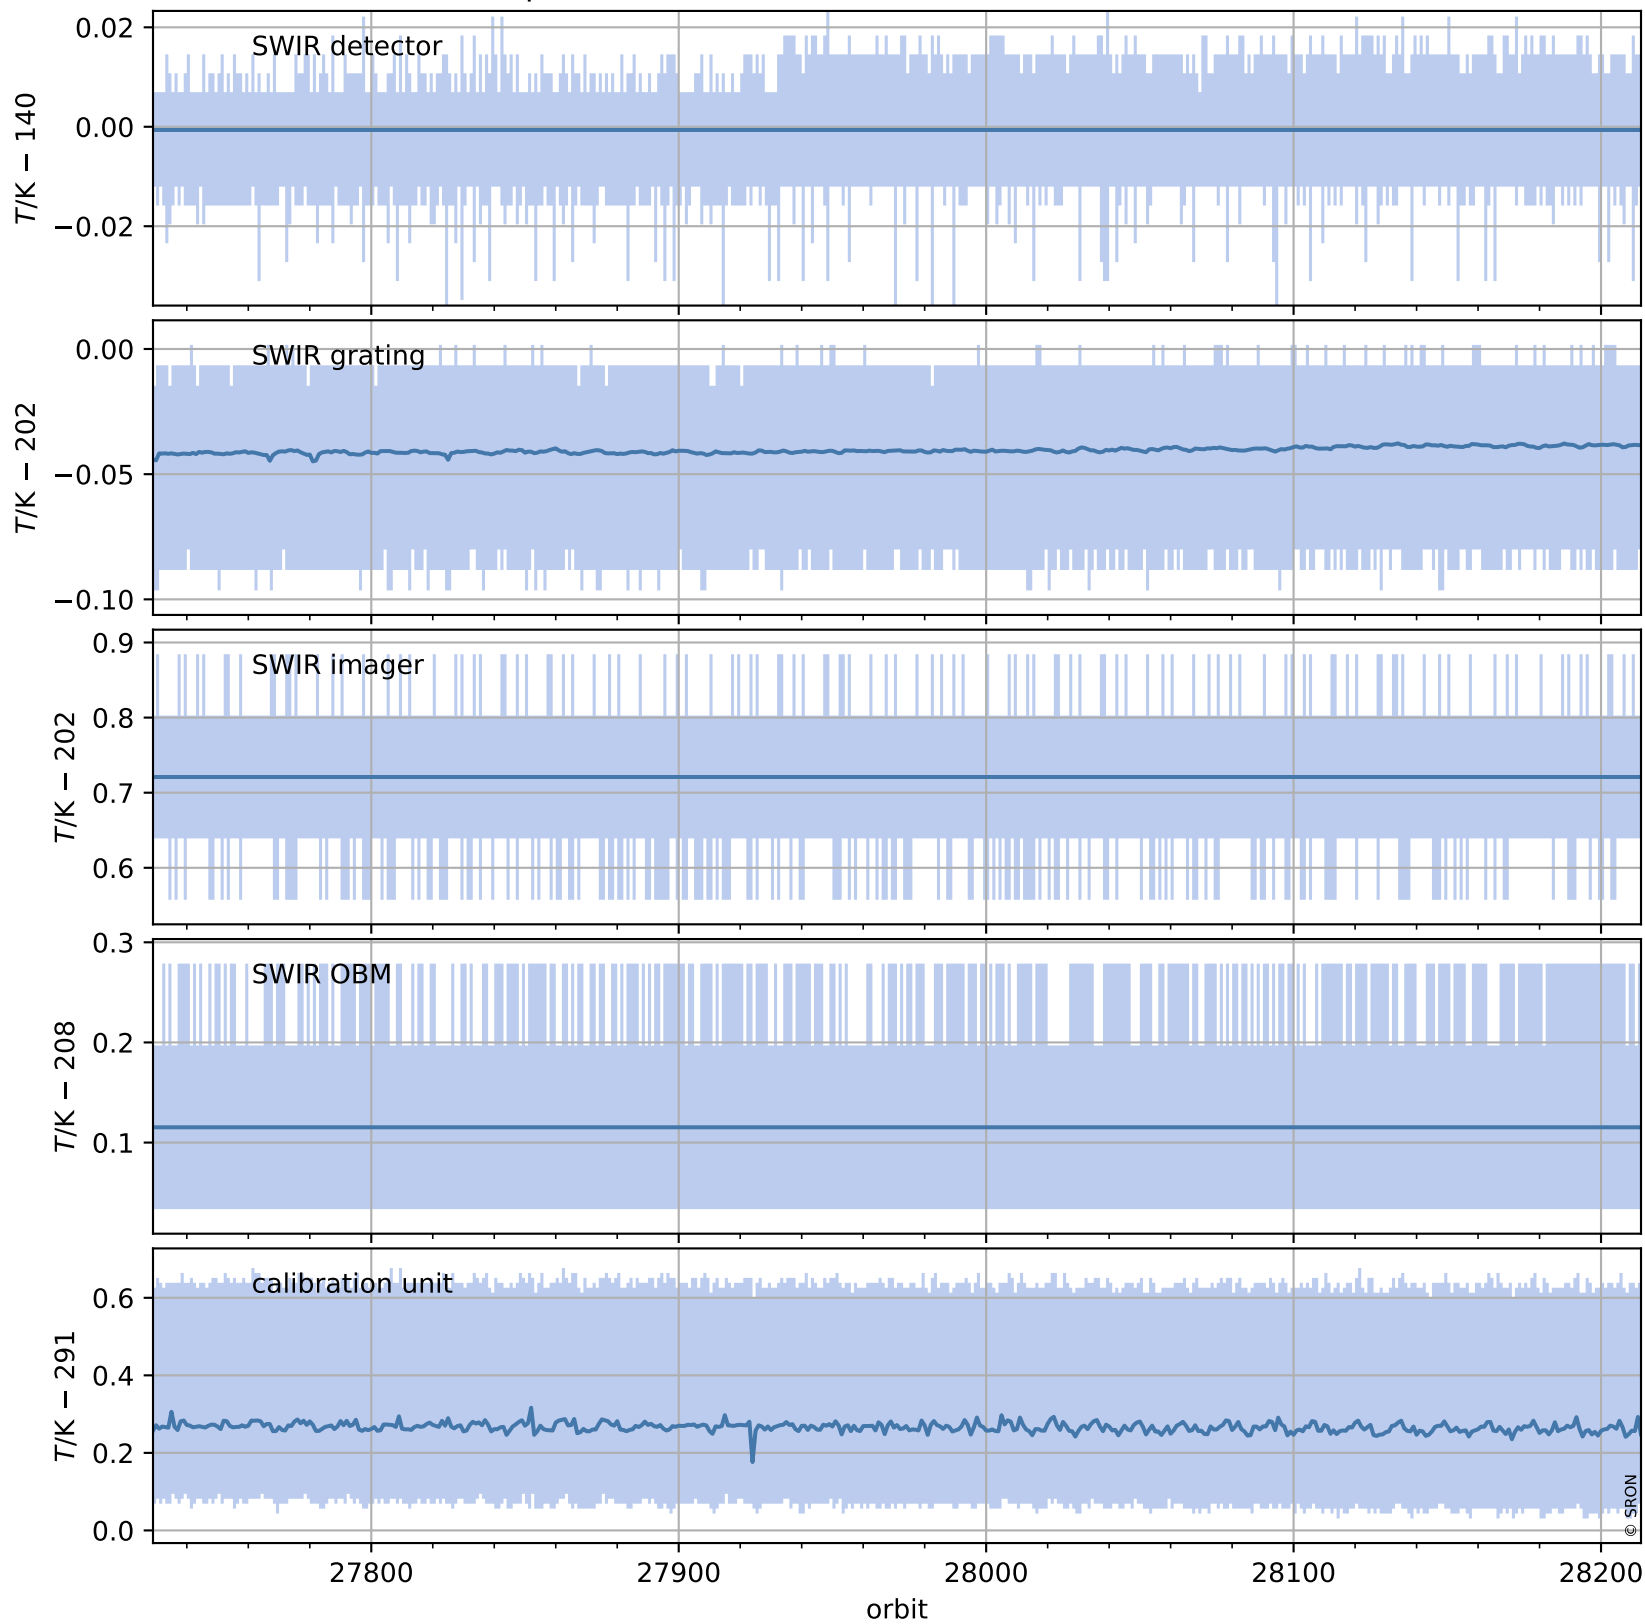

Tropomi SWIR housekeeping data

orbits : [28200, 28213]
coverage : 2023-03-24 / 2023-03-25
created : 2023-08-21T09:39:05

Temperature of sensors relevant for SWIR (one day)

Tropomi SWIR housekeeping data

orbits : [27729, 28213]
coverage : 2023-02-18 / 2023-03-25
created : 2023-08-21T09:39:05

Temperature of sensors relevant for SWIR (last month)

Tropomi SWIR housekeeping data

orbits : [28200, 28213]
coverage : 2023-03-24 / 2023-03-25
created : 2023-08-21T09:39:05

Current and duty cycle of 3 heaters relevant for SWIR (one day)

Tropomi SWIR housekeeping data

orbits : [27729, 28213]
coverage : 2023-02-18 / 2023-03-25
created : 2023-08-21T09:39:06

Current and duty cycle of 3 heaters relevant for SWIR (last month)

Tropomi SWIR housekeeping data

orbits : [28200, 28213]
coverage : 2023-03-24 / 2023-03-25
created : 2023-08-21T09:39:06

Temperature of sensors at the SWIR front-end electronics (one day)

Tropomi SWIR housekeeping data

orbits : [27729, 28213]
coverage : 2023-02-18 / 2023-03-25
created : 2023-08-21T09:39:07