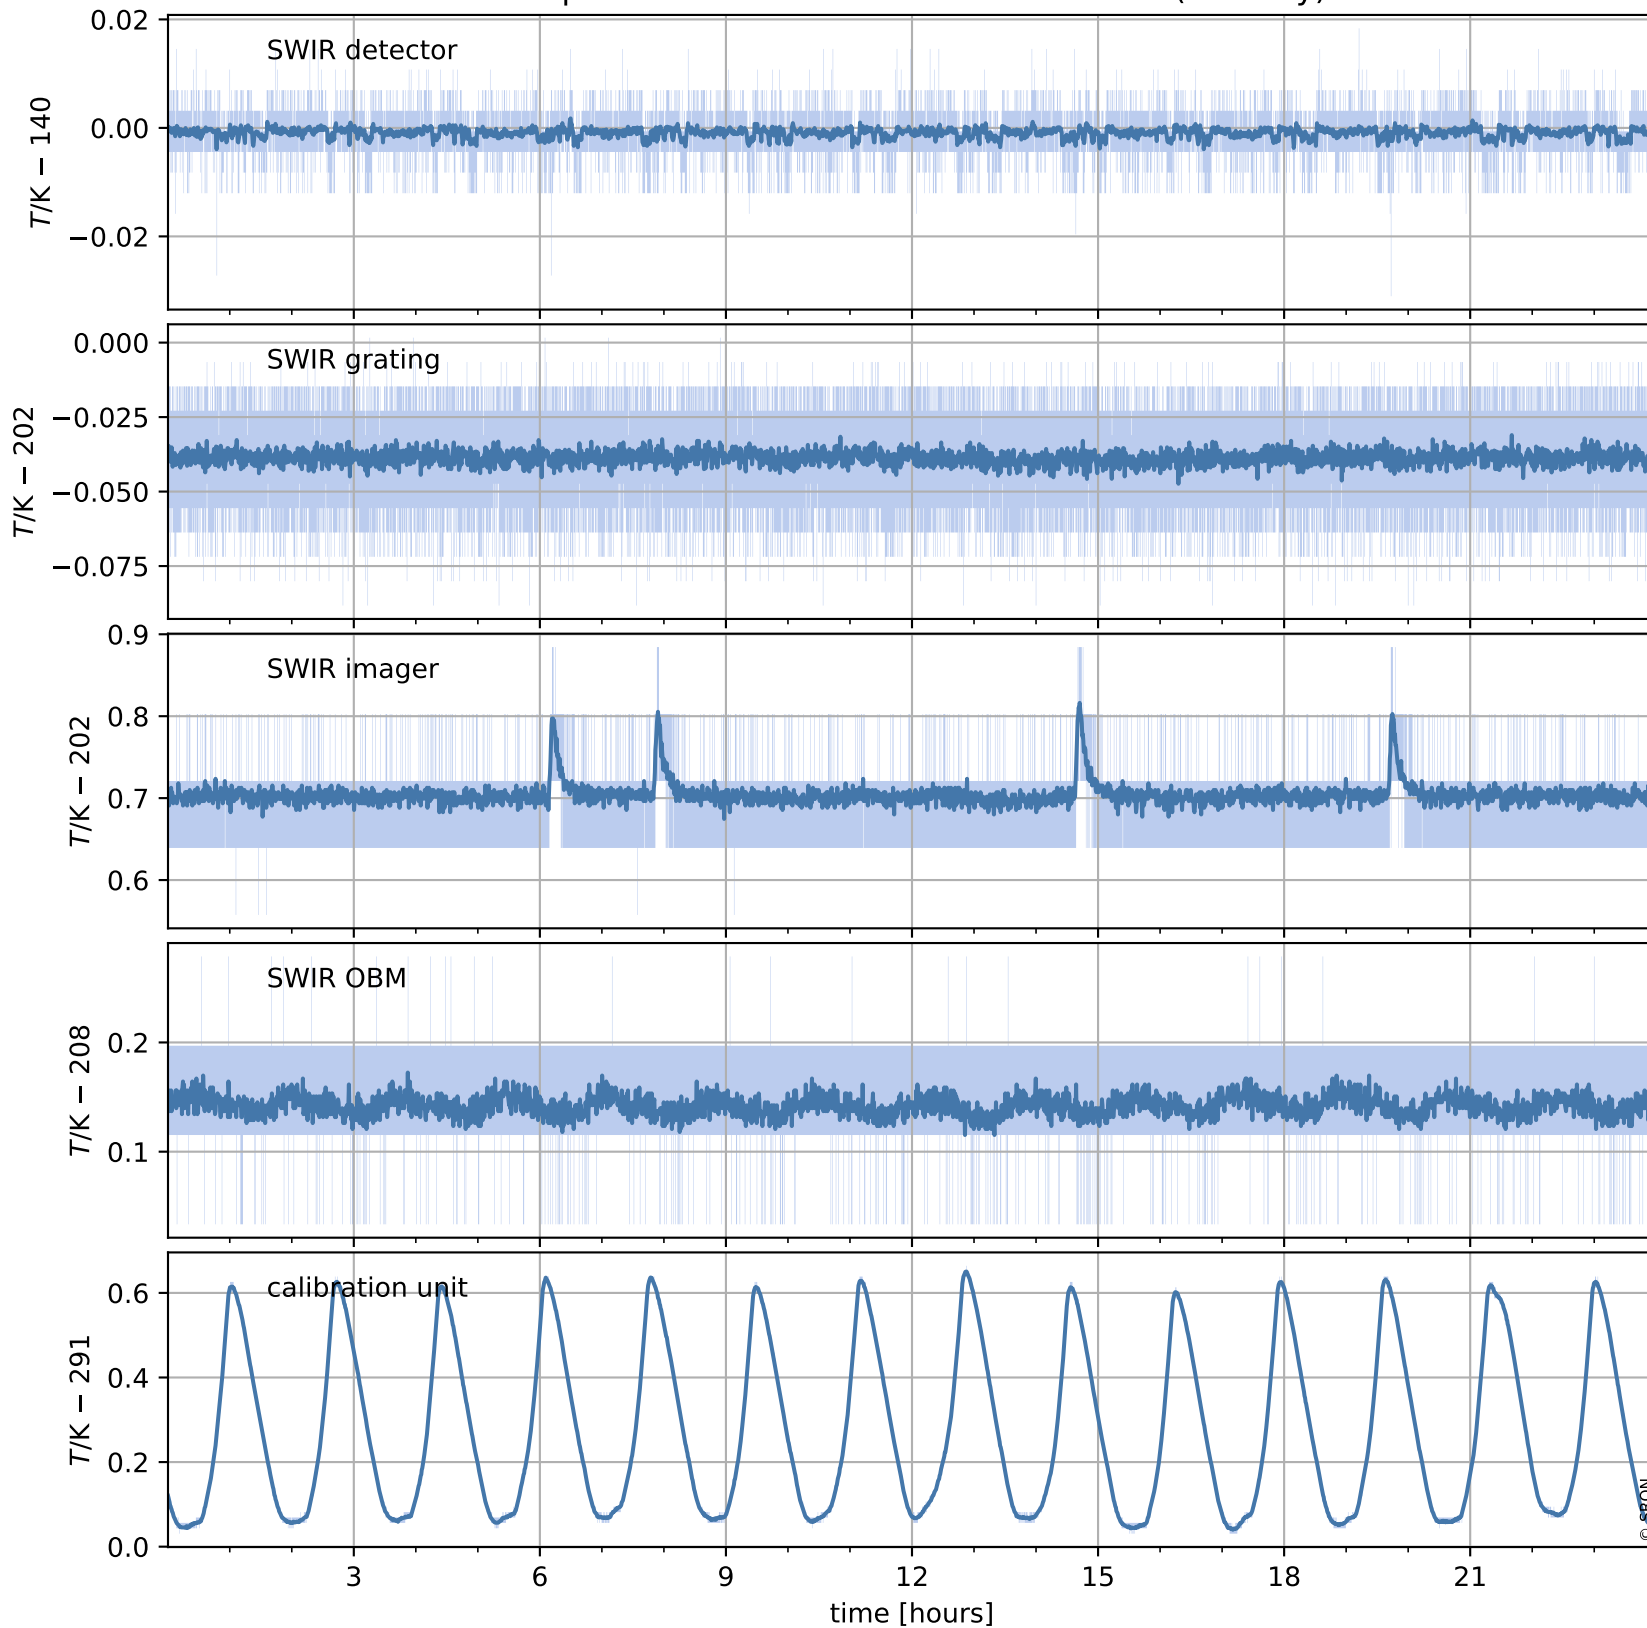

Tropomi SWIR housekeeping data

orbits : [28200, 28213]
coverage : 2023-03-24 / 2023-03-25
created : 2023-08-21T09:39:05

Temperature of sensors relevant for SWIR (one day)

Tropomi SWIR housekeeping data

orbits : [27729, 28213]
coverage : 2023-02-18 / 2023-03-25
created : 2023-08-21T09:39:05

Temperature of sensors relevant for SWIR (last month)

Tropomi SWIR housekeeping data

orbits : [28200, 28213]
coverage : 2023-03-24 / 2023-03-25
created : 2023-08-21T09:39:05

Current and duty cycle of 3 heaters relevant for SWIR (one day)

Tropomi SWIR housekeeping data

orbits : [27729, 28213]
coverage : 2023-02-18 / 2023-03-25
created : 2023-08-21T09:39:06

Current and duty cycle of 3 heaters relevant for SWIR (last month)

Tropomi SWIR housekeeping data