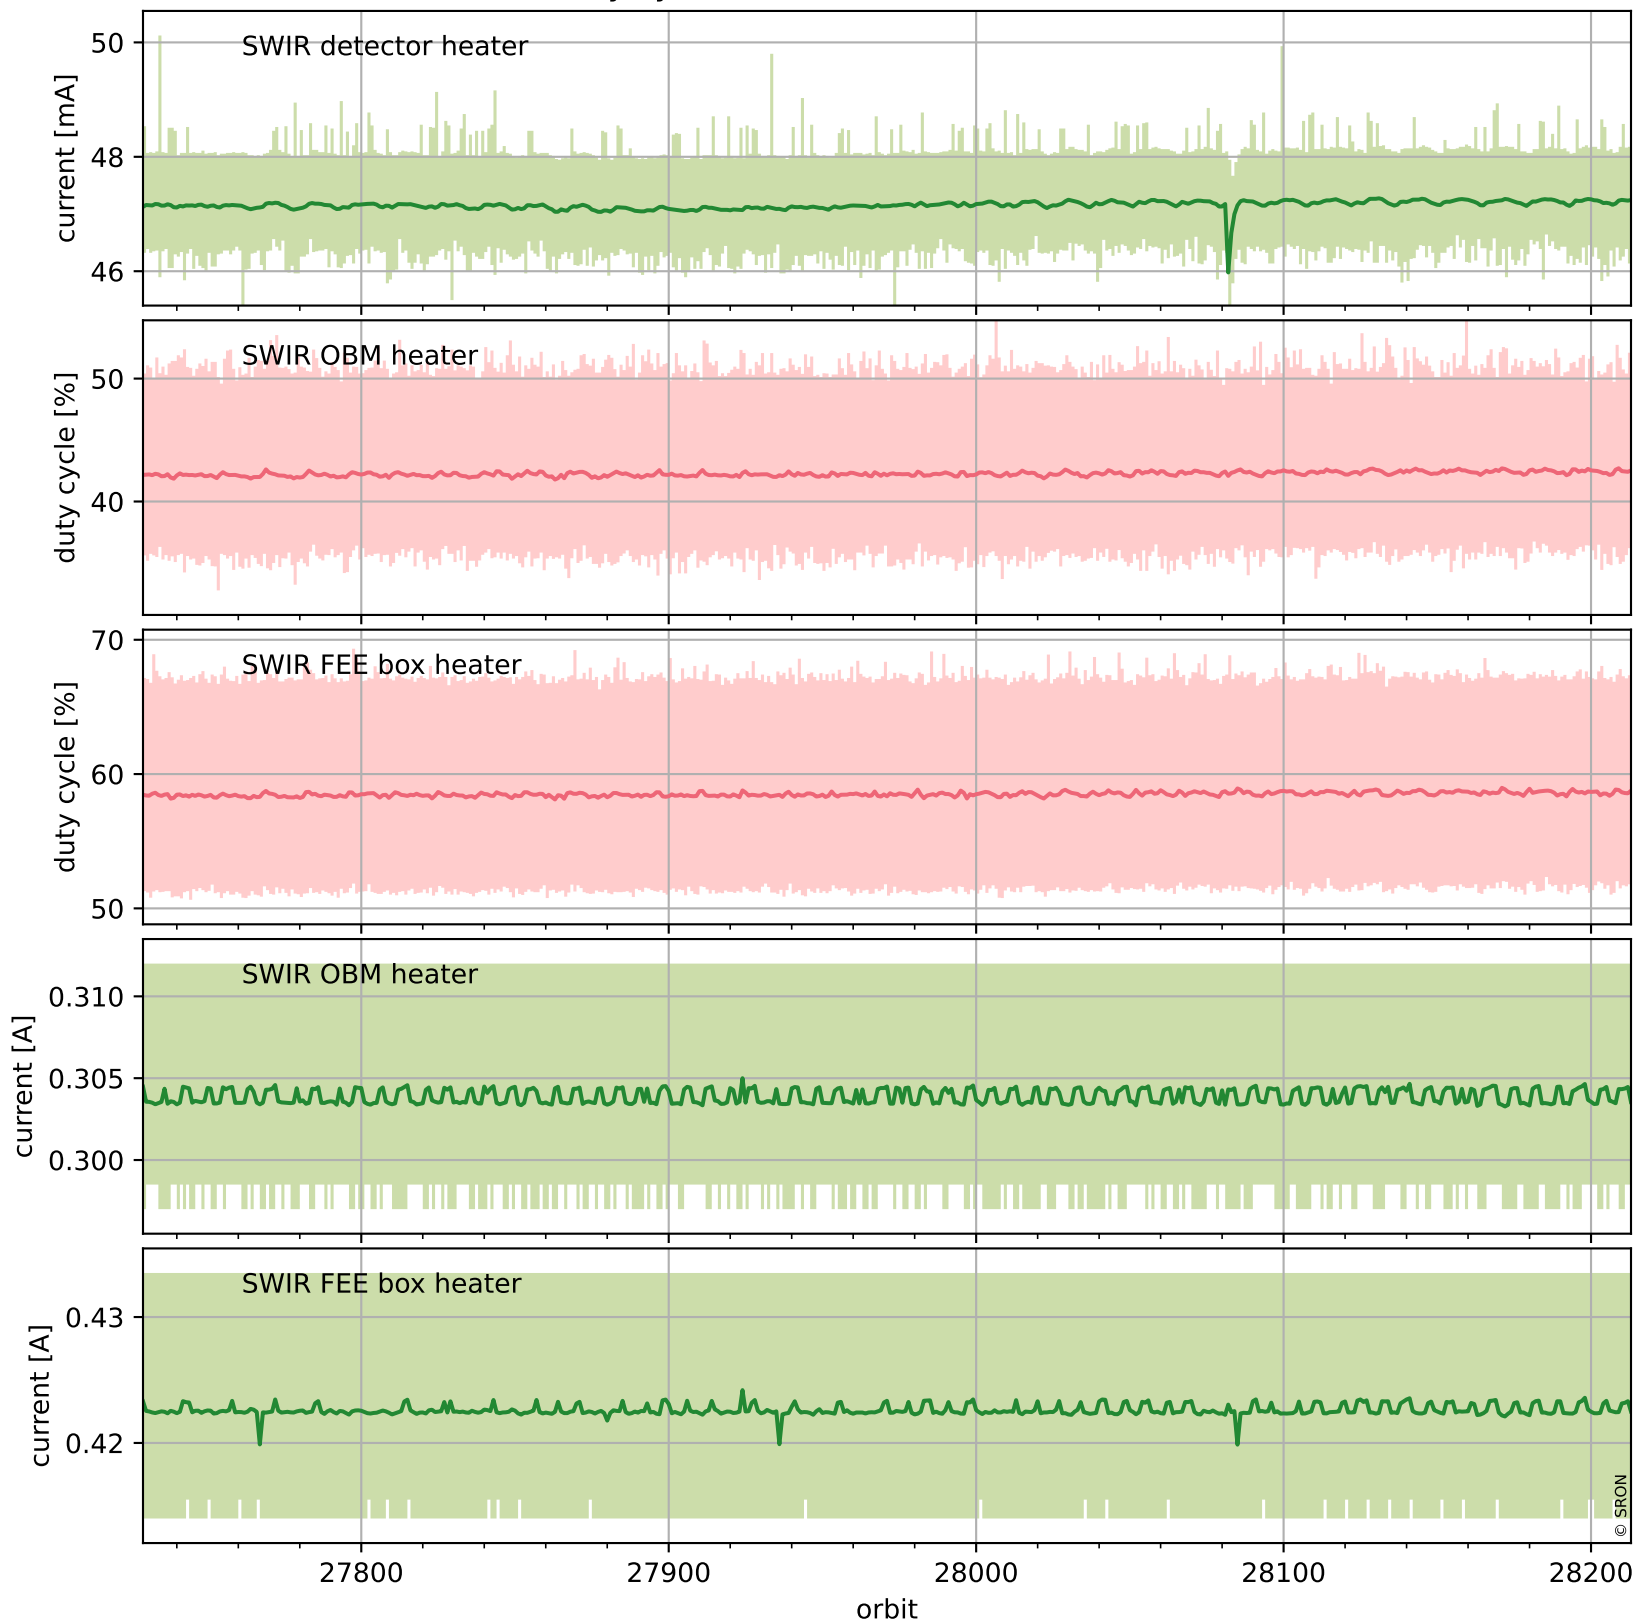

Tropomi SWIR housekeeping data

orbits : [28200, 28213]
coverage : 2023-03-24 / 2023-03-25
created : 2023-08-21T09:39:05

Temperature of sensors relevant for SWIR (one day)

Tropomi SWIR housekeeping data

orbits : [27729, 28213]
coverage : 2023-02-18 / 2023-03-25
created : 2023-08-21T09:39:05

Temperature of sensors relevant for SWIR (last month)

Tropomi SWIR housekeeping data

orbits : [28200, 28213]
coverage : 2023-03-24 / 2023-03-25
created : 2023-08-21T09:39:05

Current and duty cycle of 3 heaters relevant for SWIR (one day)

Tropomi SWIR housekeeping data

orbits : [27729, 28213]
coverage : 2023-02-18 / 2023-03-25
created : 2023-08-21T09:39:06

Current and duty cycle of 3 heaters relevant for SWIR (last month)

Tropomi SWIR housekeeping data

orbits : [28200, 28213]
coverage : 2023-03-24 / 2023-03-25
created : 2023-08-21T09:39:06

Temperature of sensors at the SWIR front-end electronics (one day)

Tropomi SWIR housekeeping data

orbits : [27729, 28213]
coverage : 2023-02-18 / 2023-03-25
created : 2023-08-21T09:39:07