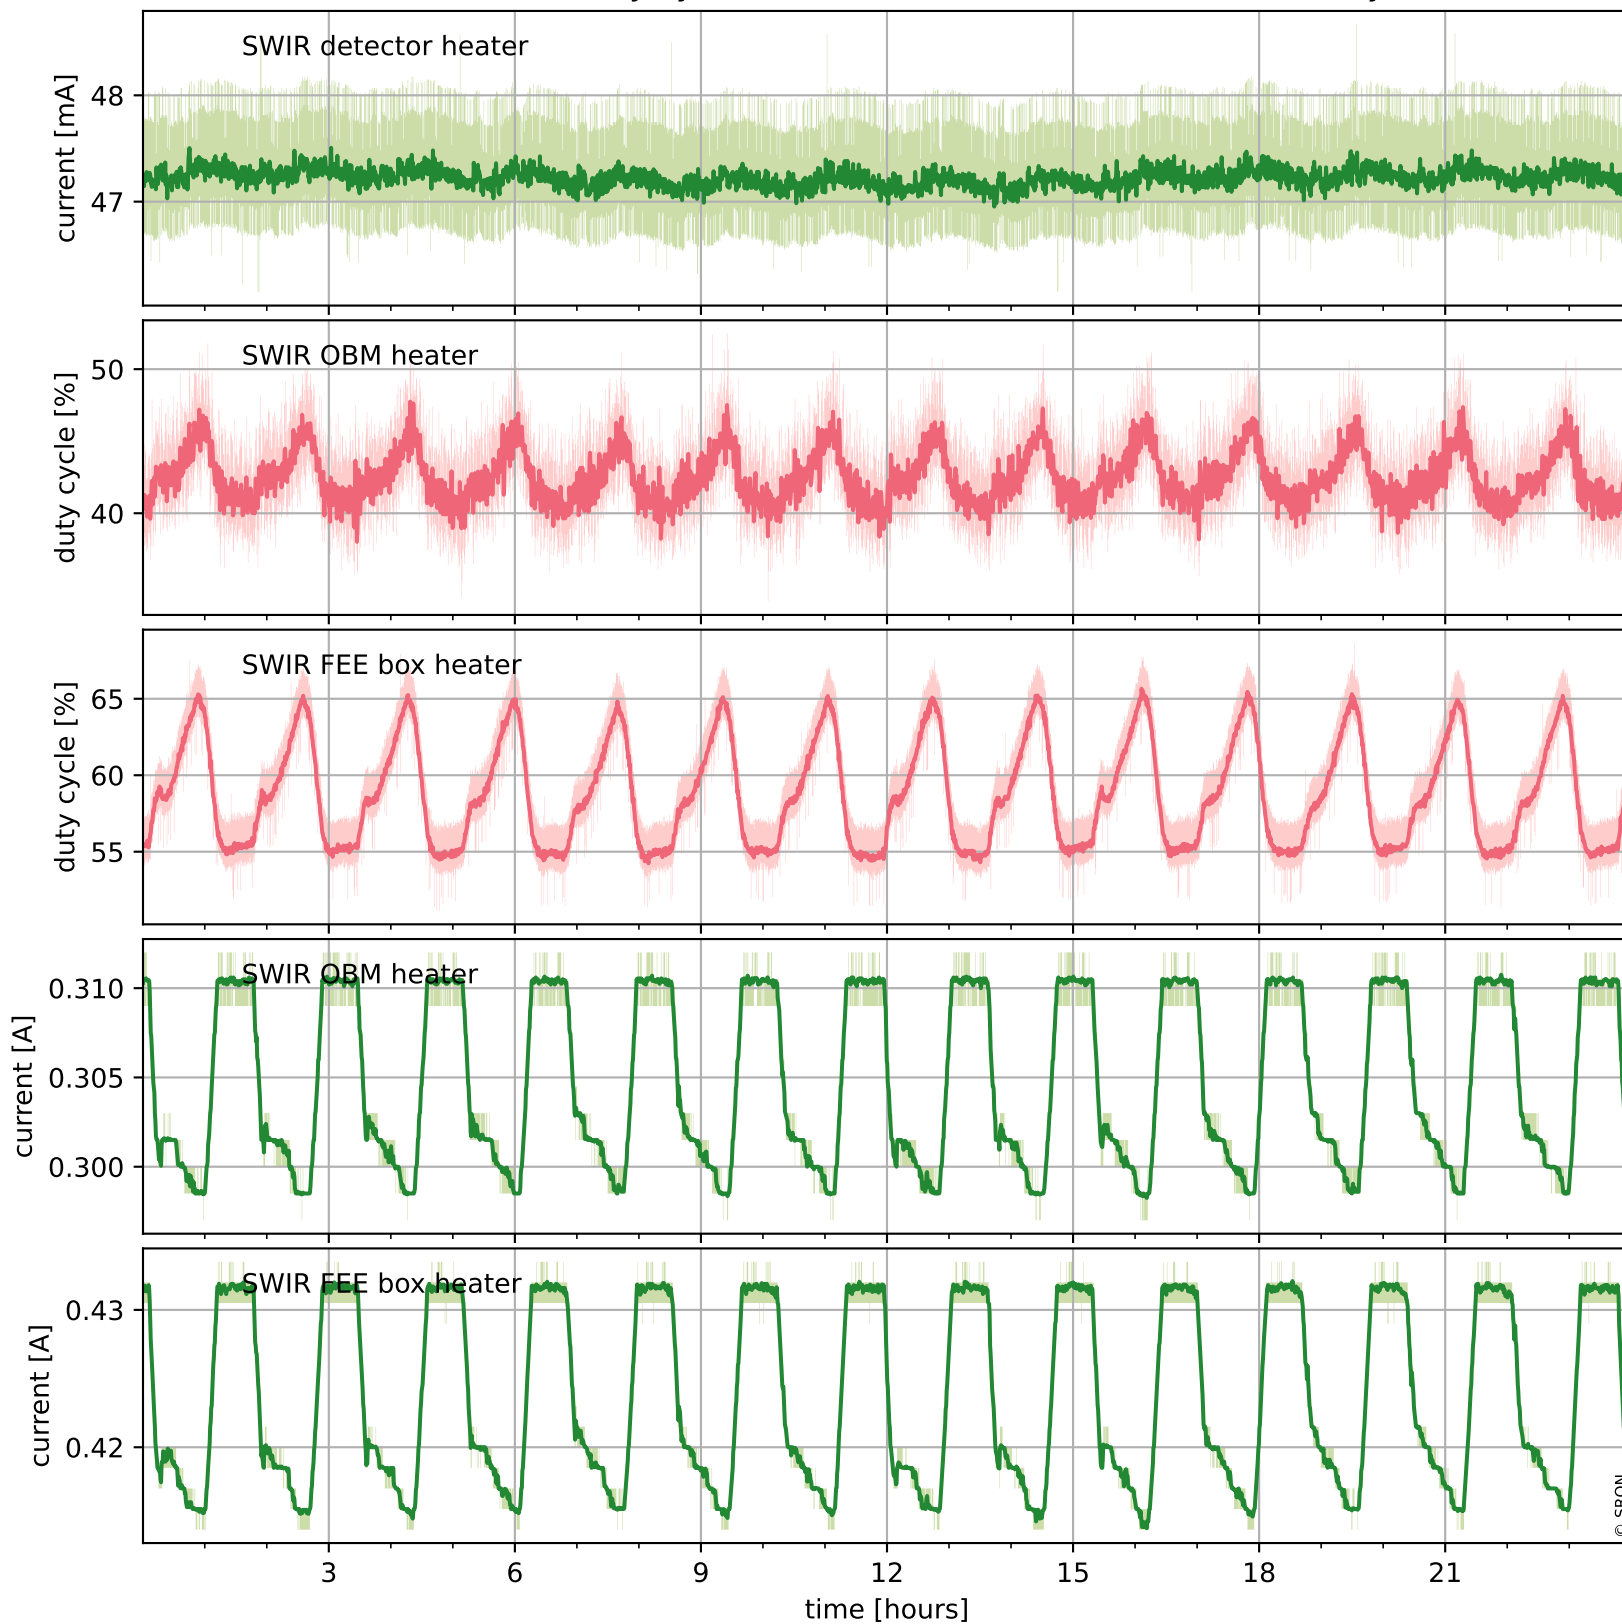

Tropomi SWIR housekeeping data

orbits : [28228, 28241]
coverage : 2023-03-26 / 2023-03-27
created : 2023-08-21T09:39:09

Temperature of sensors relevant for SWIR (one day)

Tropomi SWIR housekeeping data

orbits : [27757, 28241]
coverage : 2023-02-20 / 2023-03-27
created : 2023-08-21T09:39:10

Temperature of sensors relevant for SWIR (last month)

Tropomi SWIR housekeeping data

orbits : [28228, 28241]
coverage : 2023-03-26 / 2023-03-27
created : 2023-08-21T09:39:10

Current and duty cycle of 3 heaters relevant for SWIR (one day)

Tropomi SWIR housekeeping data

orbits : [27757, 28241]
coverage : 2023-02-20 / 2023-03-27
created : 2023-08-21T09:39:10

Current and duty cycle of 3 heaters relevant for SWIR (last month)

Tropomi SWIR housekeeping data

orbits : [28228, 28241]
coverage : 2023-03-26 / 2023-03-27
created : 2023-08-21T09:39:11

Temperature of sensors at the SWIR front-end electronics (one day)

Tropomi SWIR housekeeping data

orbits : [27757, 28241]
coverage : 2023-02-20 / 2023-03-27
created : 2023-08-21T09:39:11