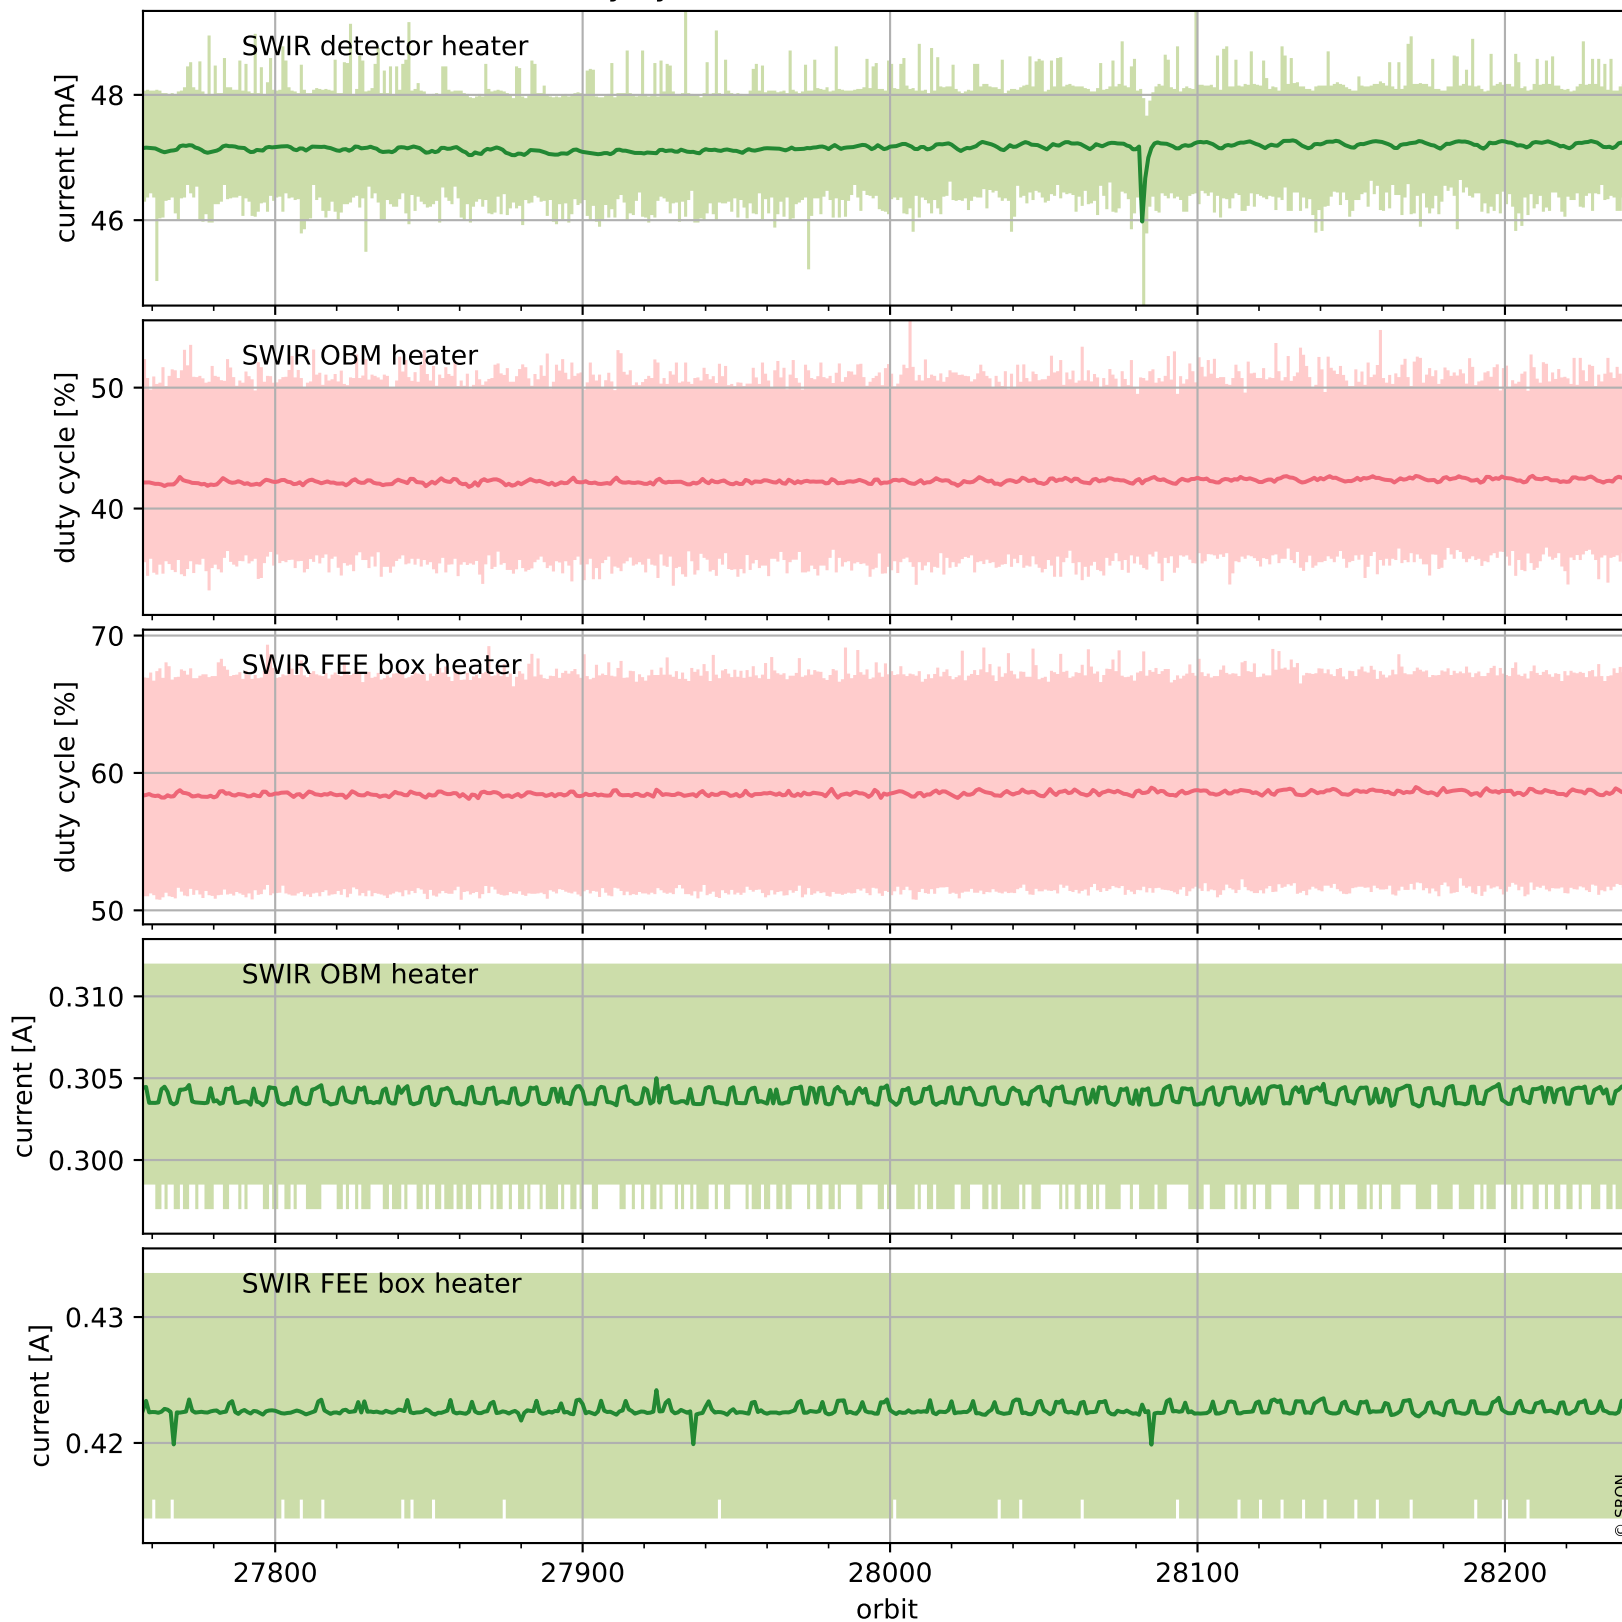

Tropomi SWIR housekeeping data

orbits : [28228, 28241]
coverage : 2023-03-26 / 2023-03-27
created : 2023-08-21T09:39:09

Temperature of sensors relevant for SWIR (one day)

Tropomi SWIR housekeeping data

orbits : [27757, 28241]
coverage : 2023-02-20 / 2023-03-27
created : 2023-08-21T09:39:10

Temperature of sensors relevant for SWIR (last month)

Tropomi SWIR housekeeping data

orbits : [28228, 28241]
coverage : 2023-03-26 / 2023-03-27
created : 2023-08-21T09:39:10

Current and duty cycle of 3 heaters relevant for SWIR (one day)

Tropomi SWIR housekeeping data

orbits : [27757, 28241]
coverage : 2023-02-20 / 2023-03-27
created : 2023-08-21T09:39:10

Current and duty cycle of 3 heaters relevant for SWIR (last month)

Tropomi SWIR housekeeping data

orbits : [28228, 28241]
coverage : 2023-03-26 / 2023-03-27
created : 2023-08-21T09:39:11

Temperature of sensors at the SWIR front-end electronics (one day)

Tropomi SWIR housekeeping data

orbits : [27757, 28241]
coverage : 2023-02-20 / 2023-03-27
created : 2023-08-21T09:39:11