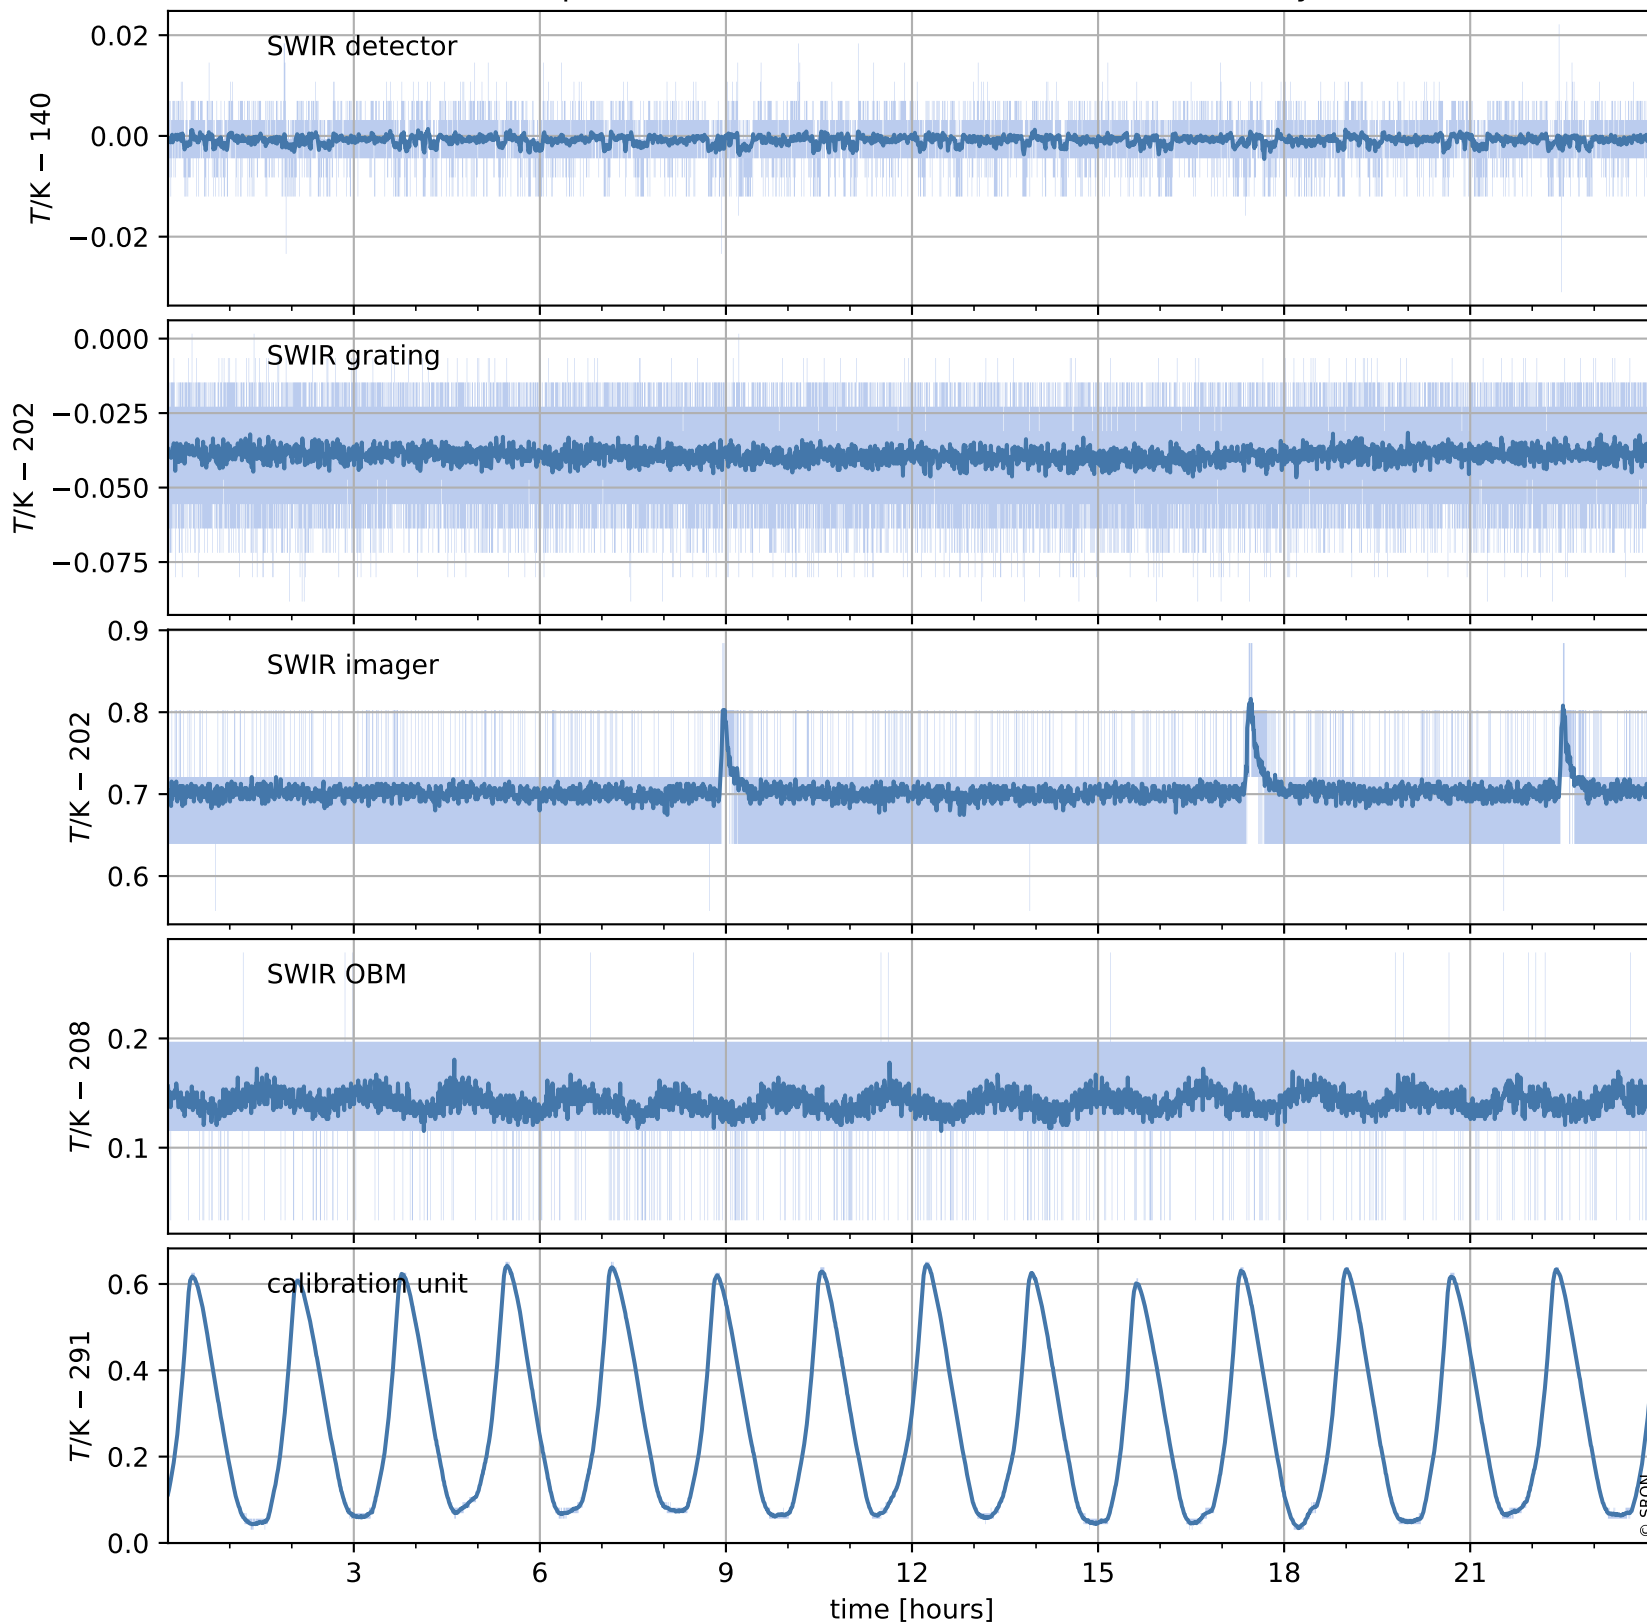

Tropomi SWIR housekeeping data

orbits : [28228, 28241]
coverage : 2023-03-26 / 2023-03-27
created : 2023-08-21T09:39:09

Temperature of sensors relevant for SWIR (one day)

Tropomi SWIR housekeeping data

orbits : [27757, 28241]
coverage : 2023-02-20 / 2023-03-27
created : 2023-08-21T09:39:10

Temperature of sensors relevant for SWIR (last month)

Tropomi SWIR housekeeping data

orbits : [28228, 28241]
coverage : 2023-03-26 / 2023-03-27
created : 2023-08-21T09:39:10

Current and duty cycle of 3 heaters relevant for SWIR (one day)

Tropomi SWIR housekeeping data

orbits : [27757, 28241]
coverage : 2023-02-20 / 2023-03-27
created : 2023-08-21T09:39:10

Current and duty cycle of 3 heaters relevant for SWIR (last month)

Tropomi SWIR housekeeping data

orbits : [28228, 28241]
coverage : 2023-03-26 / 2023-03-27
created : 2023-08-21T09:39:11

Temperature of sensors at the SWIR front-end electronics (one day)

Tropomi SWIR housekeeping data

orbits : [27757, 28241]
coverage : 2023-02-20 / 2023-03-27
created : 2023-08-21T09:39:11