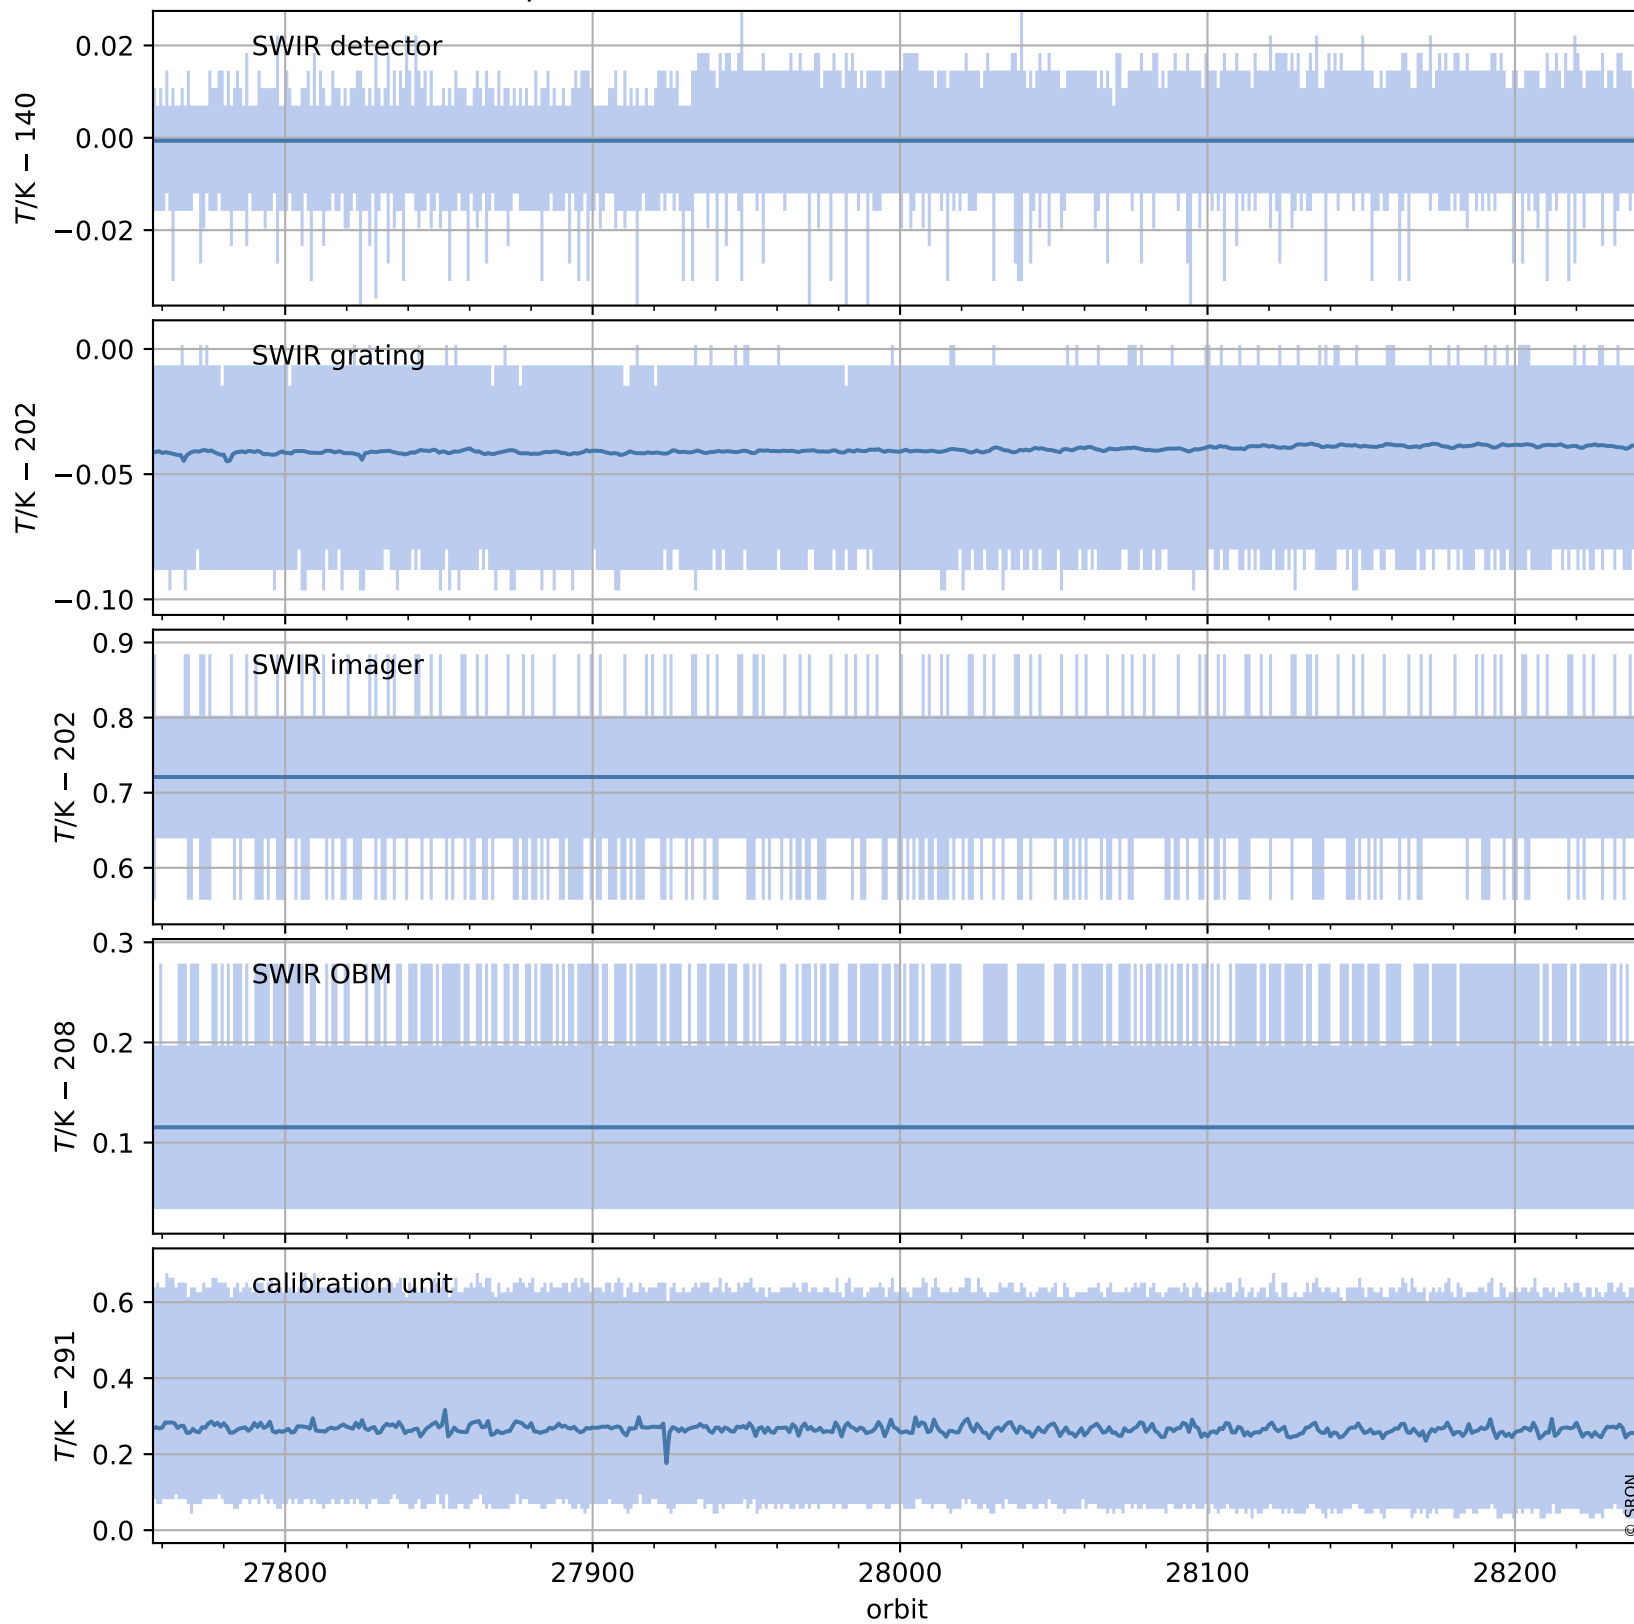

Tropomi SWIR housekeeping data

orbits : [28228, 28241]
coverage : 2023-03-26 / 2023-03-27
created : 2023-08-21T09:39:09

Temperature of sensors relevant for SWIR (one day)

Tropomi SWIR housekeeping data

orbits : [27757, 28241]
coverage : 2023-02-20 / 2023-03-27
created : 2023-08-21T09:39:10

Temperature of sensors relevant for SWIR (last month)

Tropomi SWIR housekeeping data

orbits : [28228, 28241]
coverage : 2023-03-26 / 2023-03-27
created : 2023-08-21T09:39:10

Current and duty cycle of 3 heaters relevant for SWIR (one day)

Tropomi SWIR housekeeping data

orbits : [27757, 28241]
coverage : 2023-02-20 / 2023-03-27
created : 2023-08-21T09:39:10

Current and duty cycle of 3 heaters relevant for SWIR (last month)

Tropomi SWIR housekeeping data

orbits : [28228, 28241]
coverage : 2023-03-26 / 2023-03-27
created : 2023-08-21T09:39:11

Temperature of sensors at the SWIR front-end electronics (one day)

Tropomi SWIR housekeeping data

orbits : [27757, 28241]
coverage : 2023-02-20 / 2023-03-27
created : 2023-08-21T09:39:11