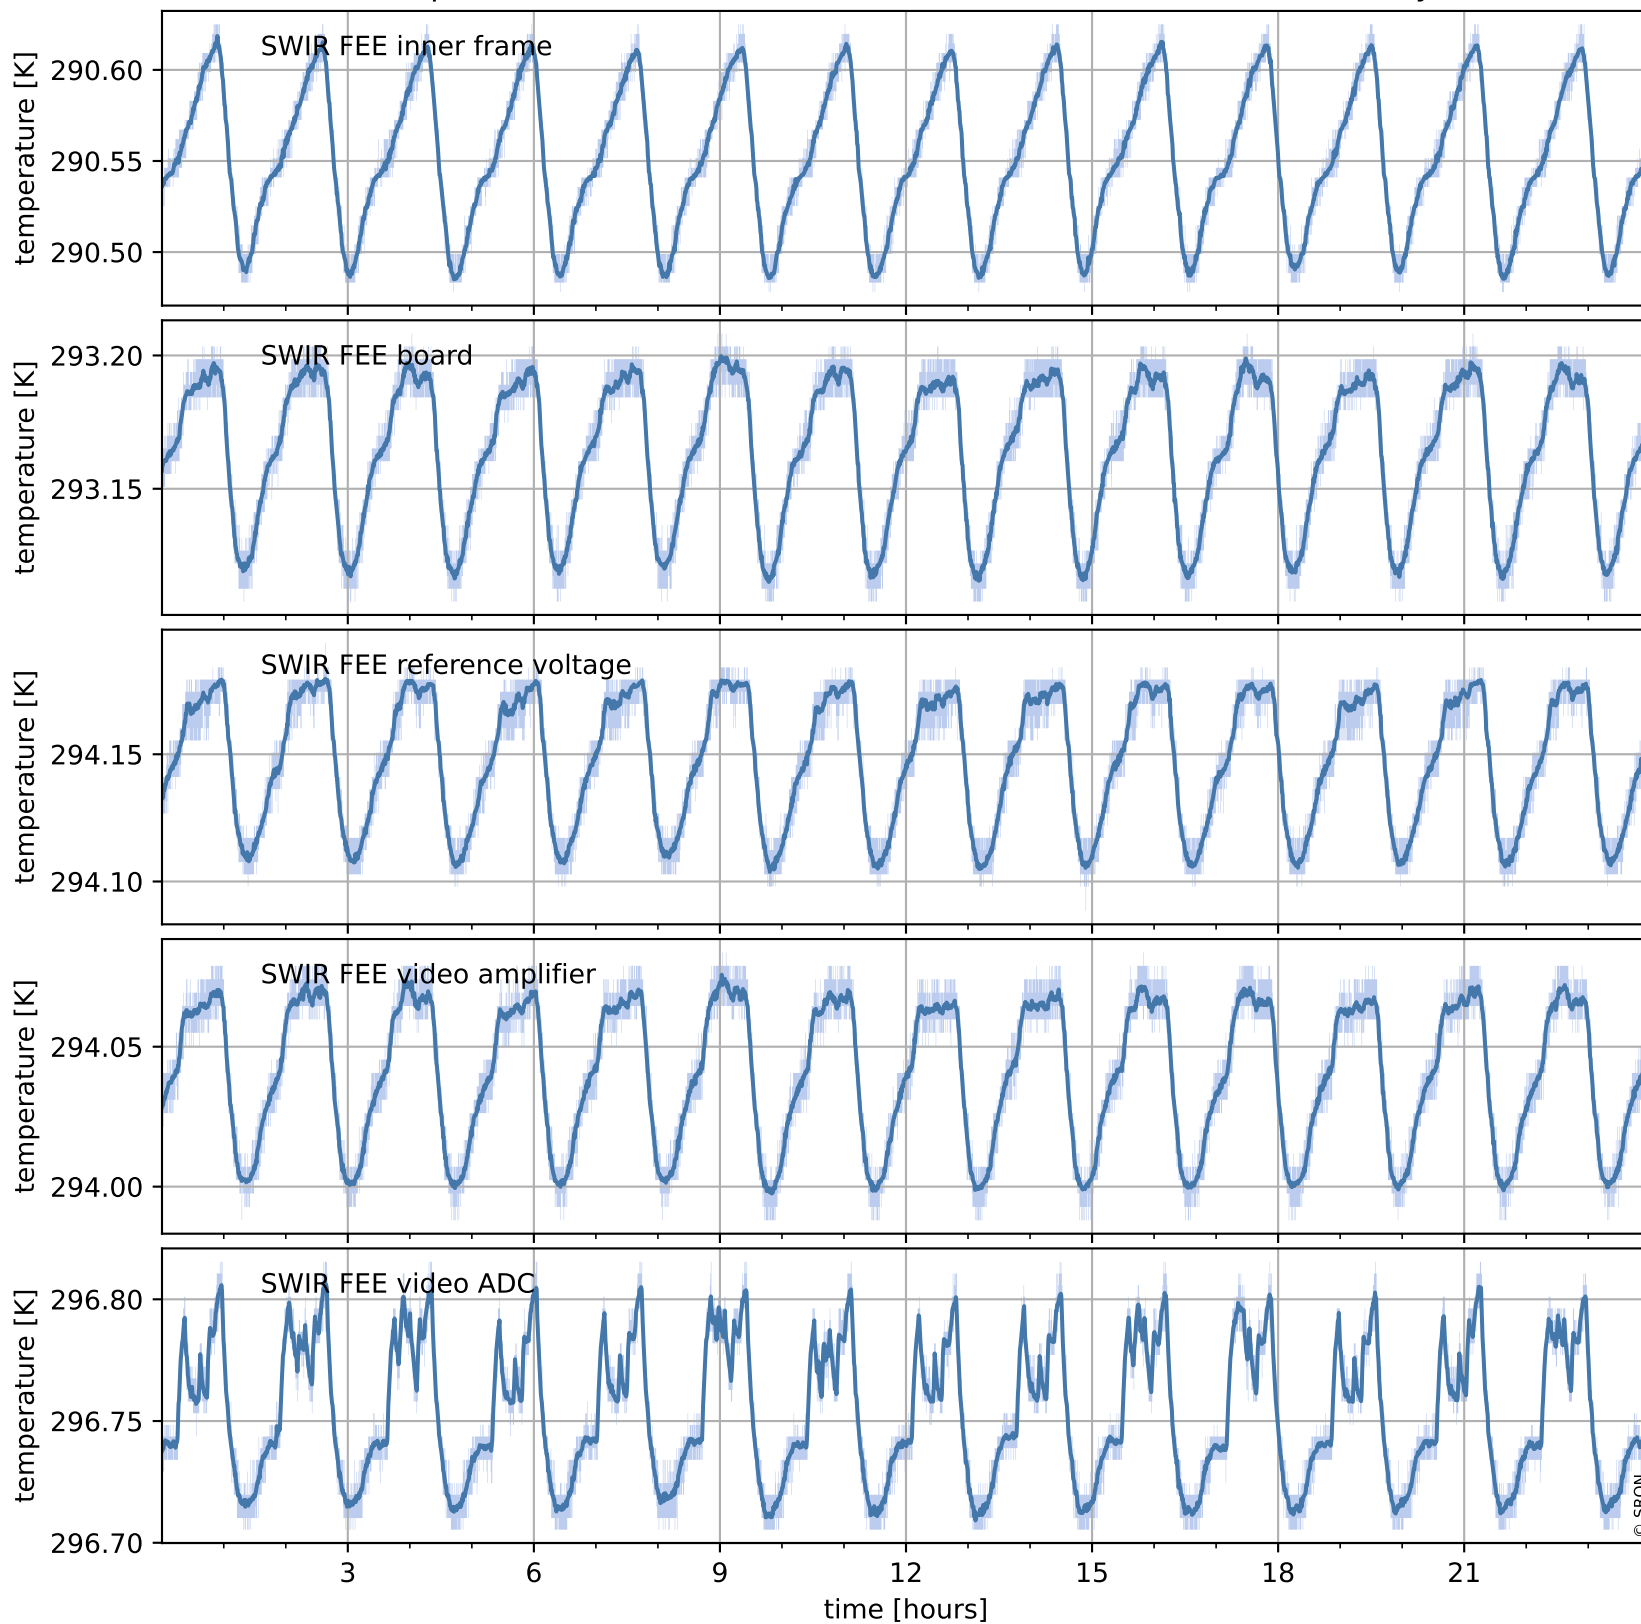

Tropomi SWIR housekeeping data

orbits : [28228, 28241]
coverage : 2023-03-26 / 2023-03-27
created : 2023-08-21T09:39:09

Temperature of sensors relevant for SWIR (one day)

Tropomi SWIR housekeeping data

orbits : [27757, 28241]
coverage : 2023-02-20 / 2023-03-27
created : 2023-08-21T09:39:10

Temperature of sensors relevant for SWIR (last month)

Tropomi SWIR housekeeping data

orbits : [28228, 28241]
coverage : 2023-03-26 / 2023-03-27
created : 2023-08-21T09:39:10

Current and duty cycle of 3 heaters relevant for SWIR (one day)

Tropomi SWIR housekeeping data

orbits : [27757, 28241]
coverage : 2023-02-20 / 2023-03-27
created : 2023-08-21T09:39:10

Current and duty cycle of 3 heaters relevant for SWIR (last month)

Tropomi SWIR housekeeping data

orbits : [28228, 28241]
coverage : 2023-03-26 / 2023-03-27
created : 2023-08-21T09:39:11

Temperature of sensors at the SWIR front-end electronics (one day)

Tropomi SWIR housekeeping data

orbits : [27757, 28241]
coverage : 2023-02-20 / 2023-03-27
created : 2023-08-21T09:39:11