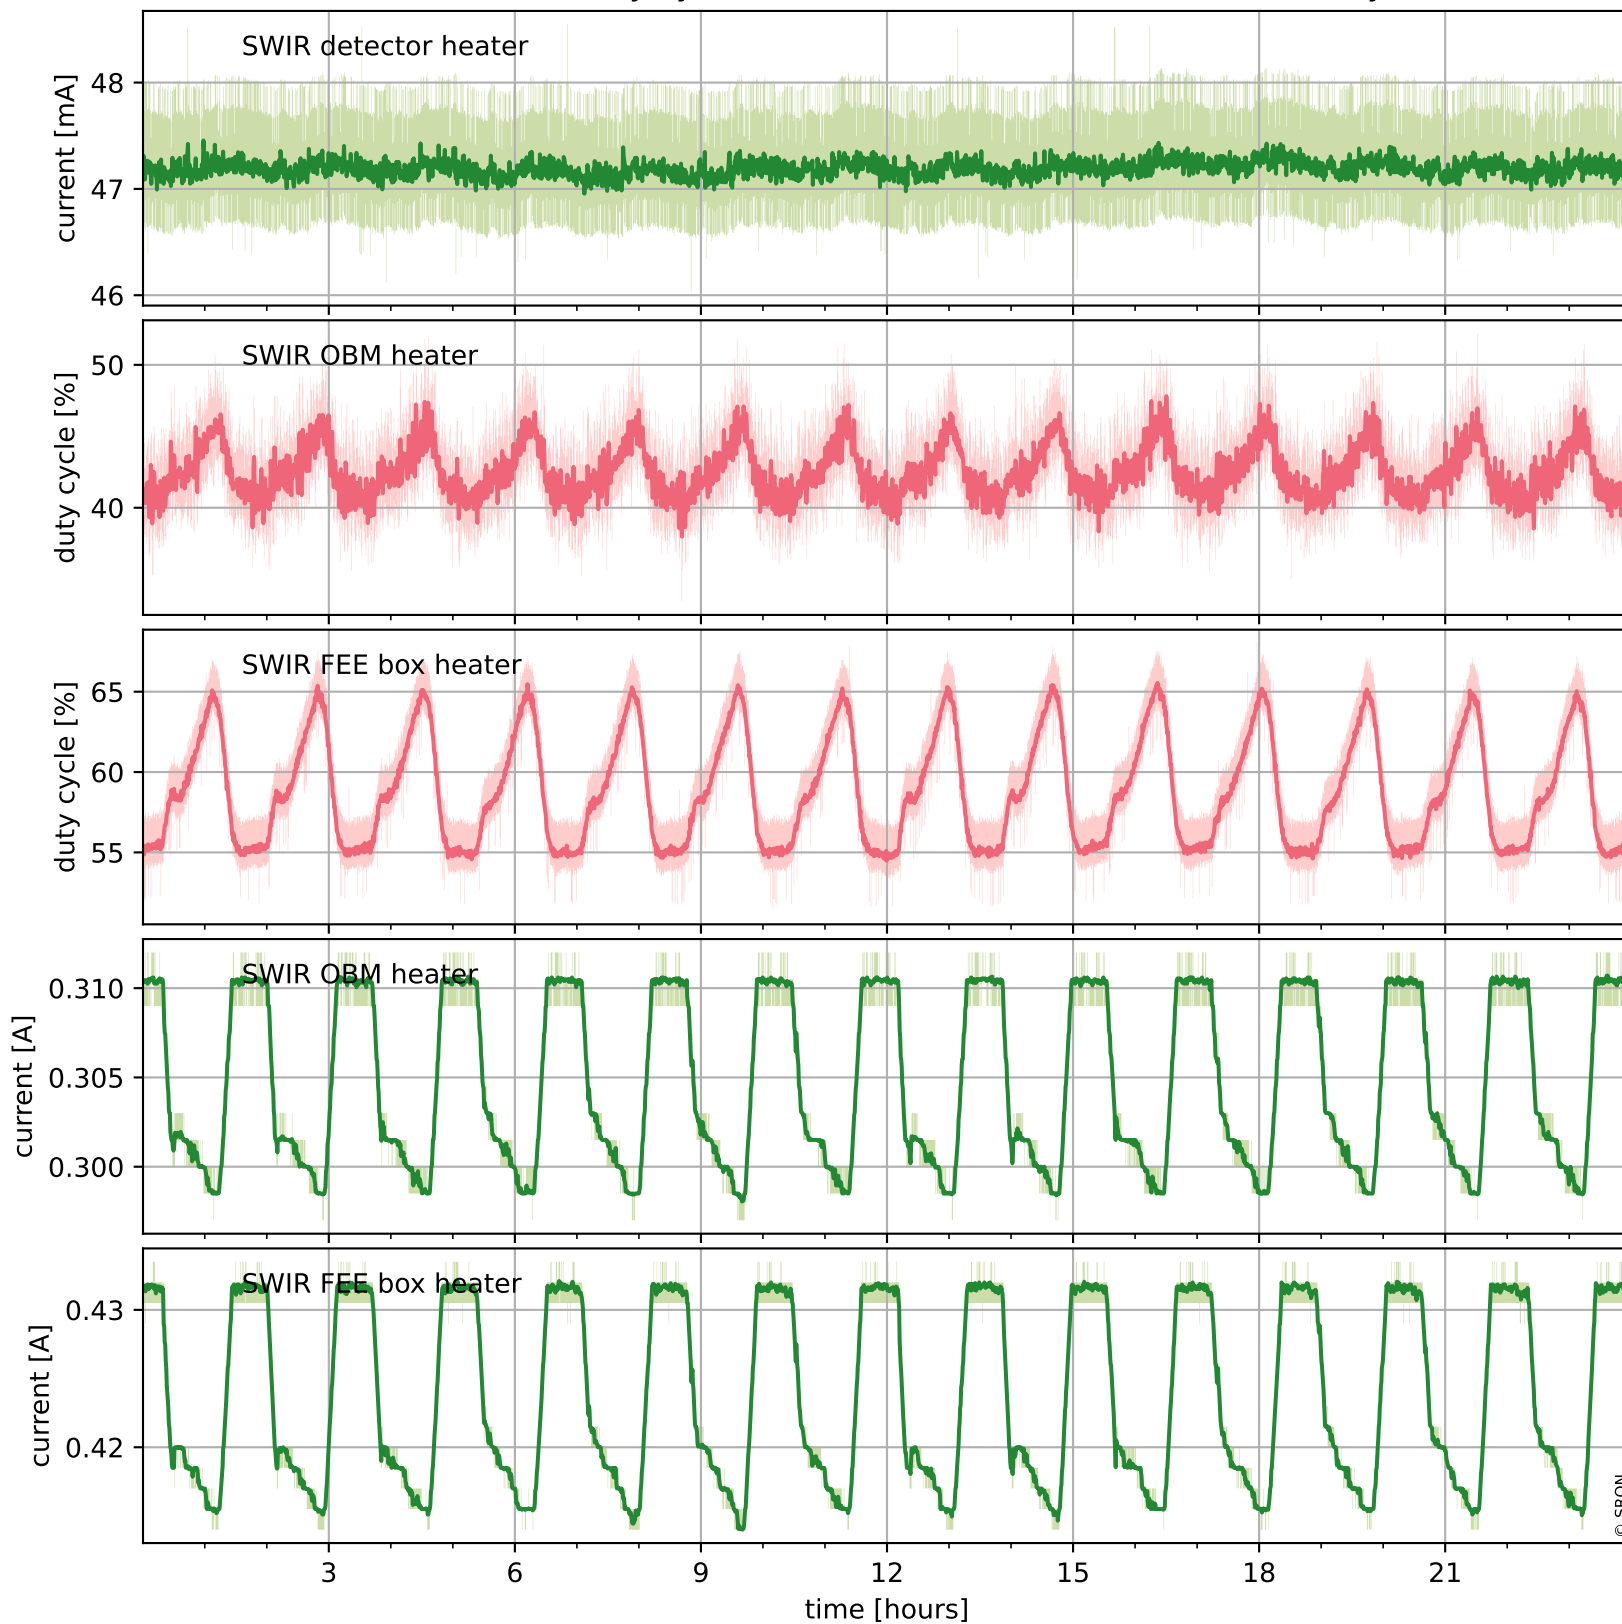

Tropomi SWIR housekeeping data

orbits : [28370, 28383]
coverage : 2023-04-05 / 2023-04-06
created : 2023-08-21T09:39:33

Temperature of sensors relevant for SWIR (one day)

Tropomi SWIR housekeeping data

orbits : [27899, 28383]
coverage : 2023-03-02 / 2023-04-06
created : 2023-08-21T09:39:33

Temperature of sensors relevant for SWIR (last month)

Tropomi SWIR housekeeping data

orbits : [28370, 28383]
coverage : 2023-04-05 / 2023-04-06
created : 2023-08-21T09:39:33

Current and duty cycle of 3 heaters relevant for SWIR (one day)

Tropomi SWIR housekeeping data

orbits : [27899, 28383]
coverage : 2023-03-02 / 2023-04-06
created : 2023-08-21T09:39:34

Current and duty cycle of 3 heaters relevant for SWIR (last month)

Tropomi SWIR housekeeping data

orbits : [28370, 28383]
coverage : 2023-04-05 / 2023-04-06
created : 2023-08-21T09:39:34

Temperature of sensors at the SWIR front-end electronics (one day)

Tropomi SWIR housekeeping data

orbits : [27899, 28383]
coverage : 2023-03-02 / 2023-04-06
created : 2023-08-21T09:39:34