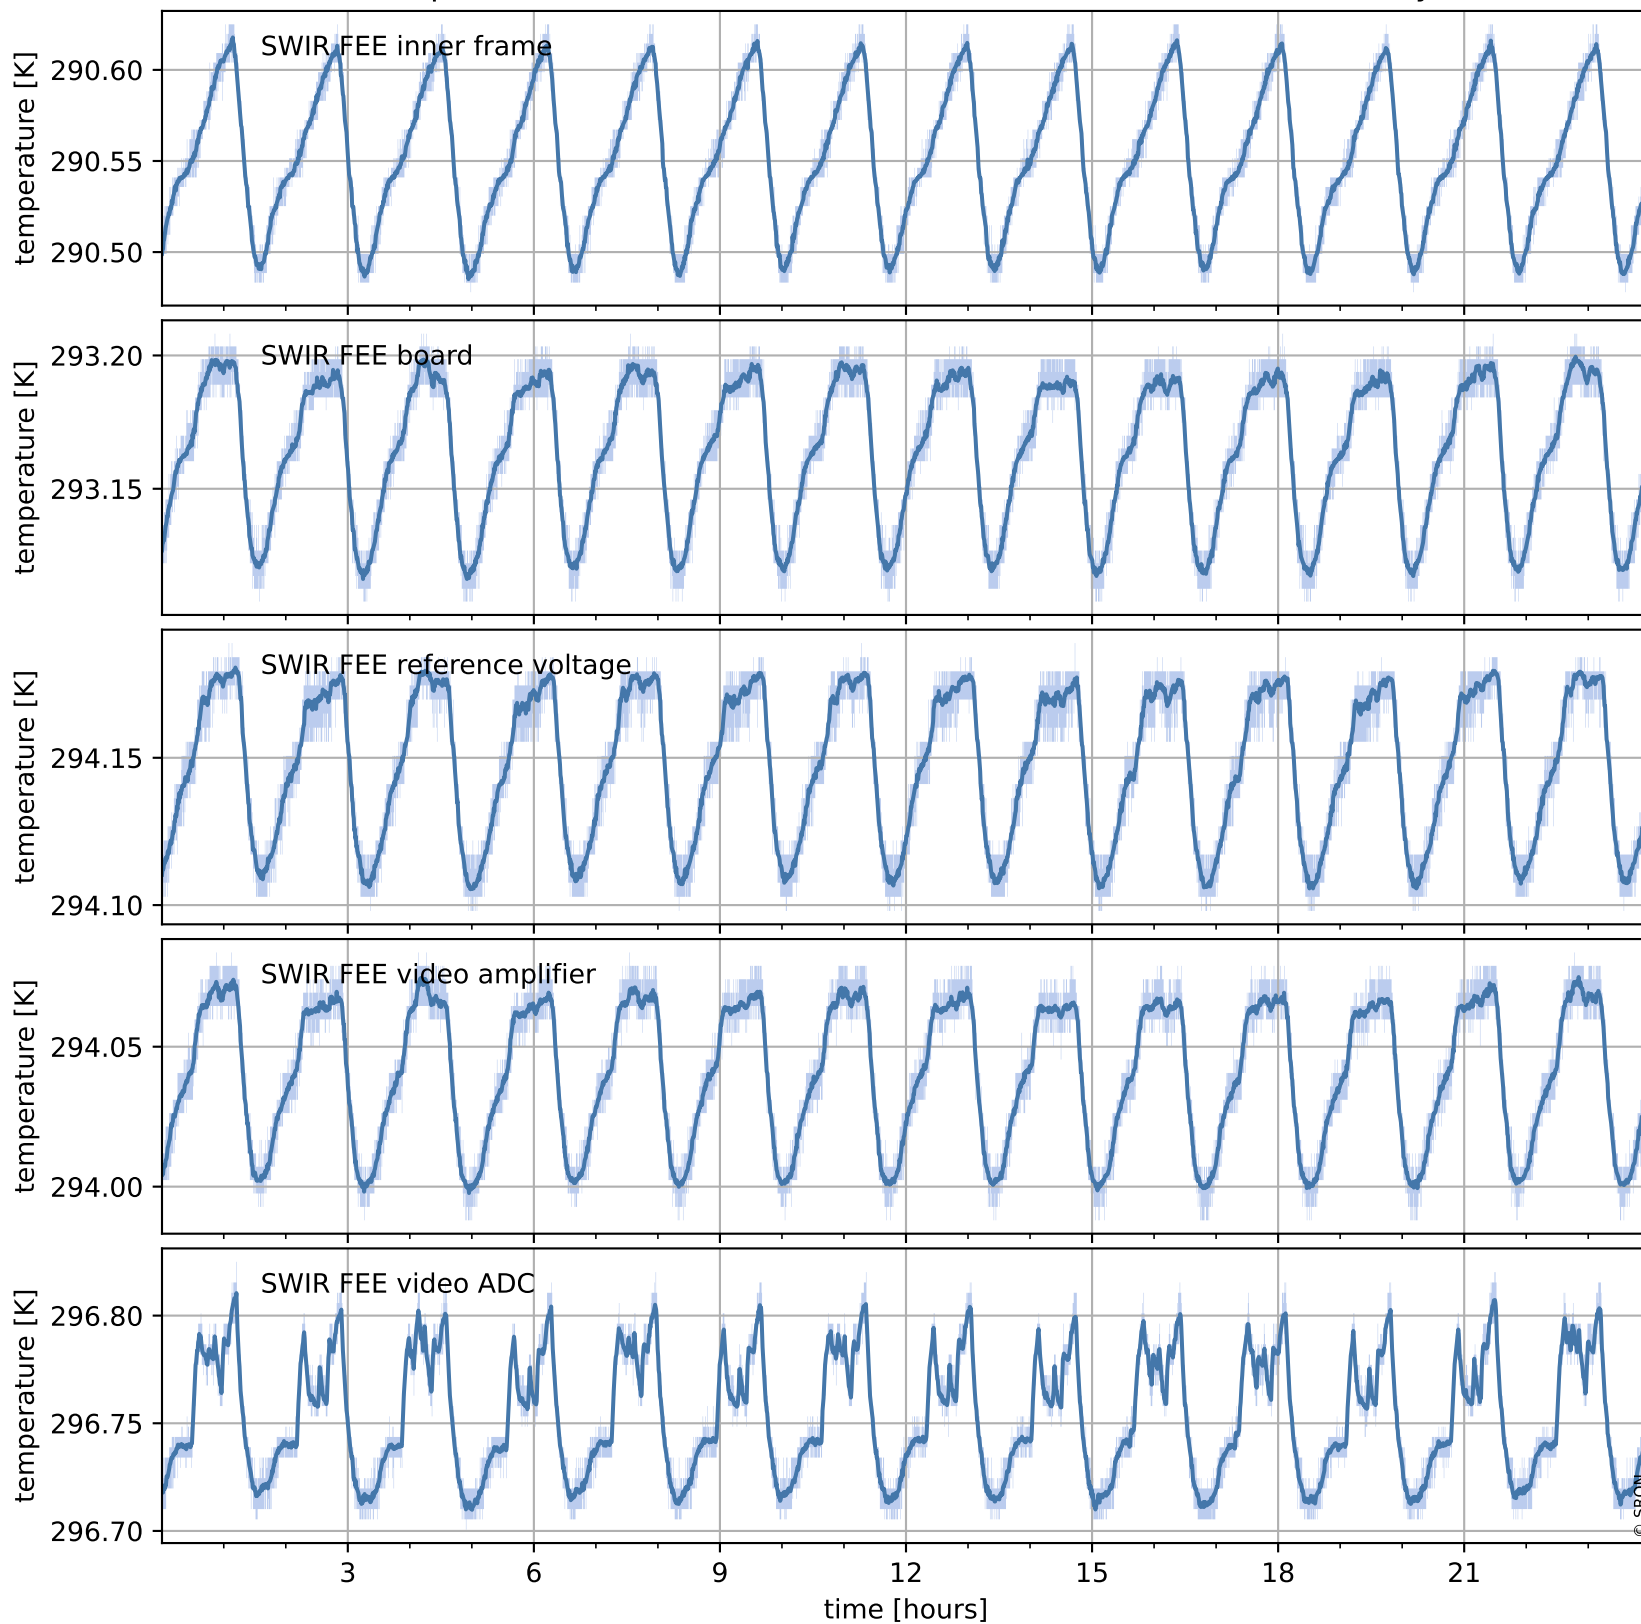

Tropomi SWIR housekeeping data

orbits : [28370, 28383]
coverage : 2023-04-05 / 2023-04-06
created : 2023-08-21T09:39:33

Temperature of sensors relevant for SWIR (one day)

Tropomi SWIR housekeeping data

orbits : [27899, 28383]
coverage : 2023-03-02 / 2023-04-06
created : 2023-08-21T09:39:33

Temperature of sensors relevant for SWIR (last month)

Tropomi SWIR housekeeping data

orbits : [28370, 28383]
coverage : 2023-04-05 / 2023-04-06
created : 2023-08-21T09:39:33

Current and duty cycle of 3 heaters relevant for SWIR (one day)

Tropomi SWIR housekeeping data

orbits : [27899, 28383]
coverage : 2023-03-02 / 2023-04-06
created : 2023-08-21T09:39:34

Current and duty cycle of 3 heaters relevant for SWIR (last month)

Tropomi SWIR housekeeping data

orbits : [28370, 28383]
coverage : 2023-04-05 / 2023-04-06
created : 2023-08-21T09:39:34

Temperature of sensors at the SWIR front-end electronics (one day)

Tropomi SWIR housekeeping data

orbits : [27899, 28383]
coverage : 2023-03-02 / 2023-04-06
created : 2023-08-21T09:39:34