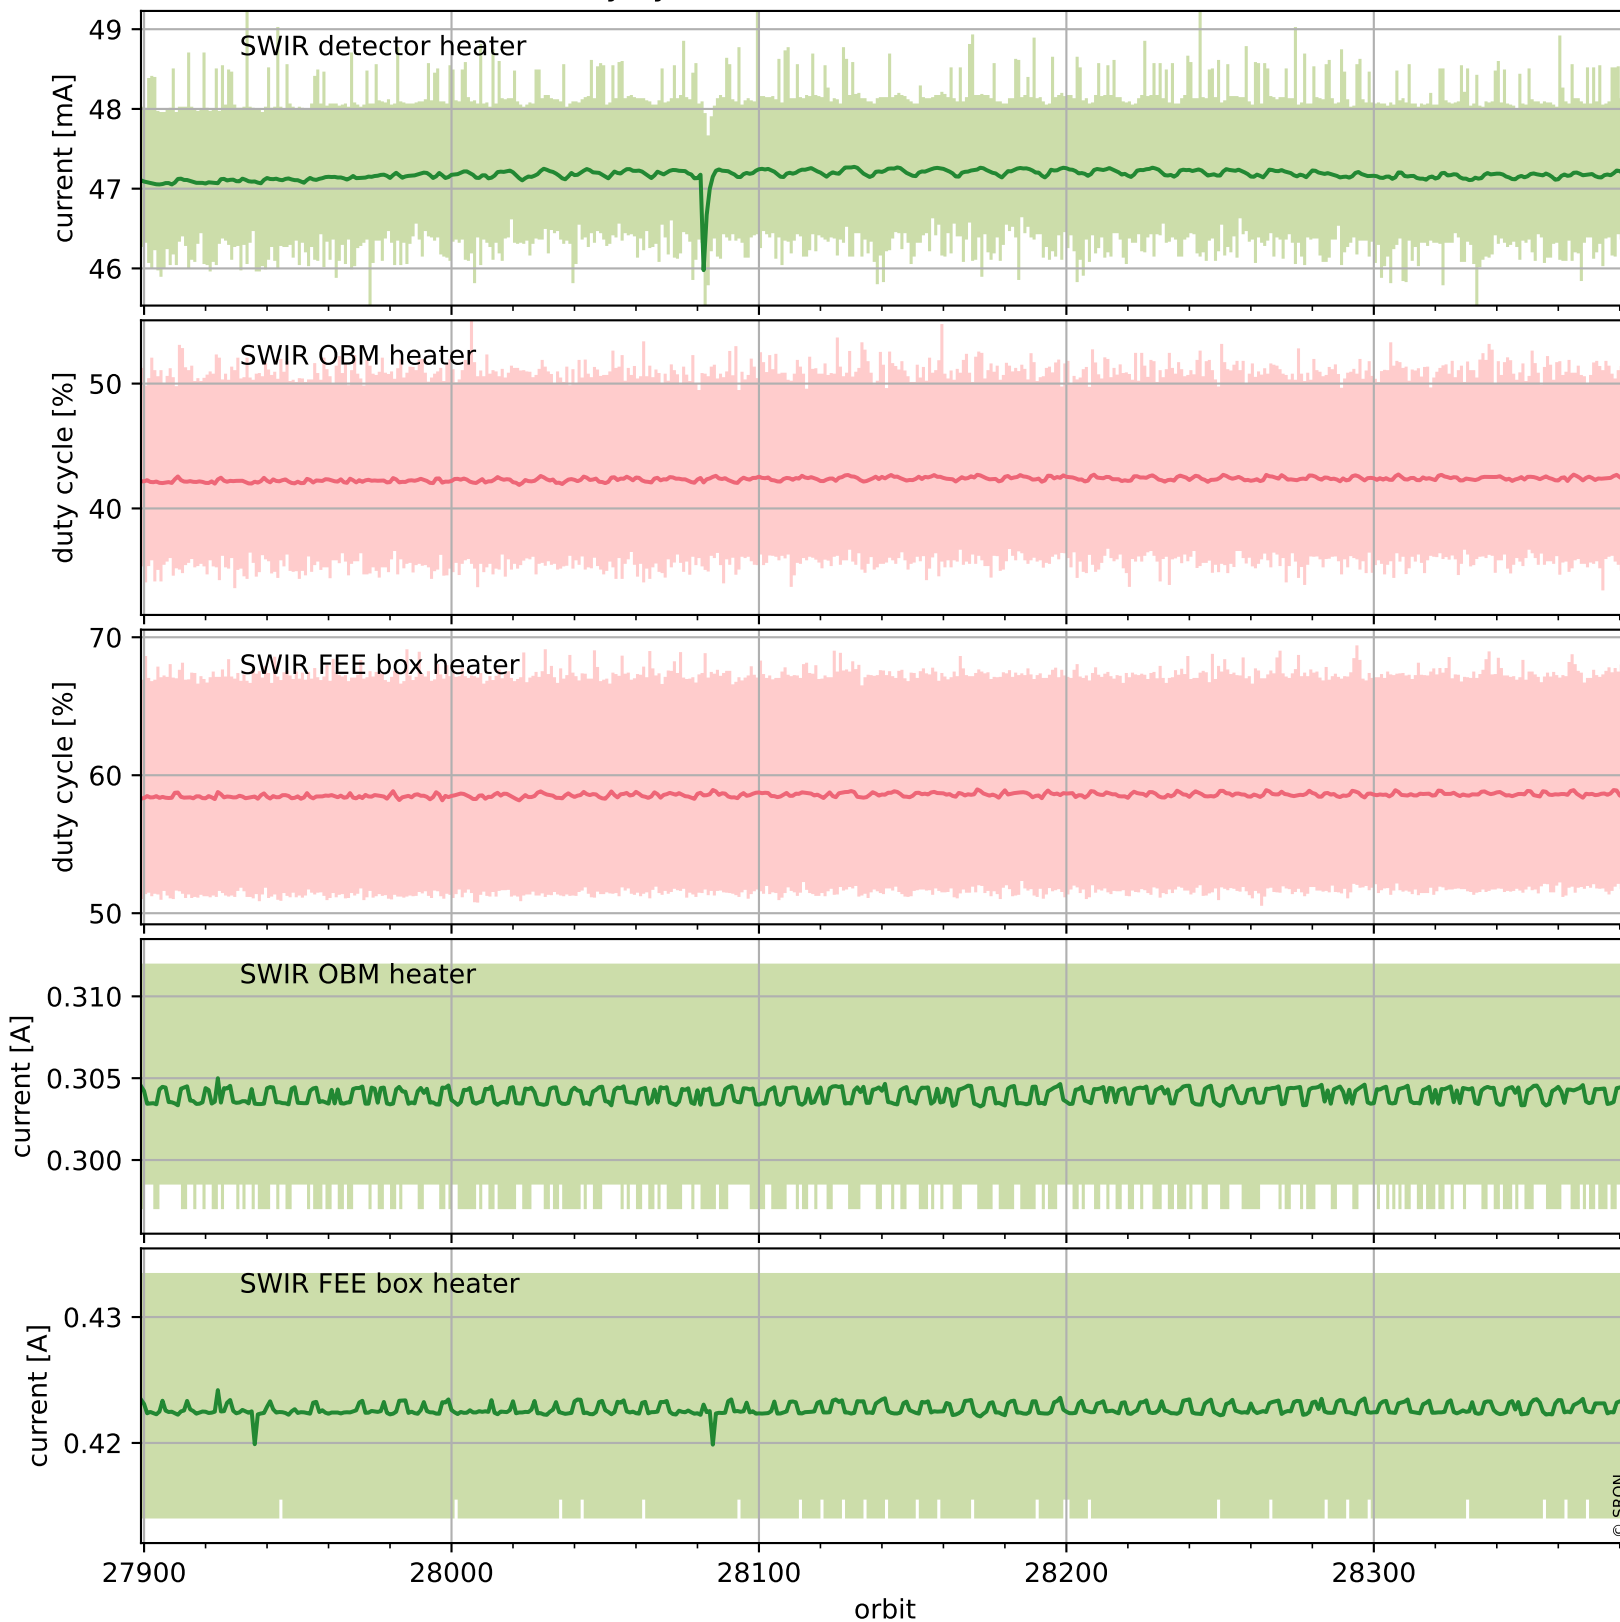

Tropomi SWIR housekeeping data

orbits : [28370, 28383]
coverage : 2023-04-05 / 2023-04-06
created : 2023-08-21T09:39:33

Temperature of sensors relevant for SWIR (one day)

Tropomi SWIR housekeeping data

orbits : [27899, 28383]
coverage : 2023-03-02 / 2023-04-06
created : 2023-08-21T09:39:33

Temperature of sensors relevant for SWIR (last month)

Tropomi SWIR housekeeping data

orbits : [28370, 28383]
coverage : 2023-04-05 / 2023-04-06
created : 2023-08-21T09:39:33

Current and duty cycle of 3 heaters relevant for SWIR (one day)

Tropomi SWIR housekeeping data

orbits : [27899, 28383]
coverage : 2023-03-02 / 2023-04-06
created : 2023-08-21T09:39:34

Current and duty cycle of 3 heaters relevant for SWIR (last month)

Tropomi SWIR housekeeping data

orbits : [28370, 28383]
coverage : 2023-04-05 / 2023-04-06
created : 2023-08-21T09:39:34

Temperature of sensors at the SWIR front-end electronics (one day)

Tropomi SWIR housekeeping data

orbits : [27899, 28383]
coverage : 2023-03-02 / 2023-04-06
created : 2023-08-21T09:39:34