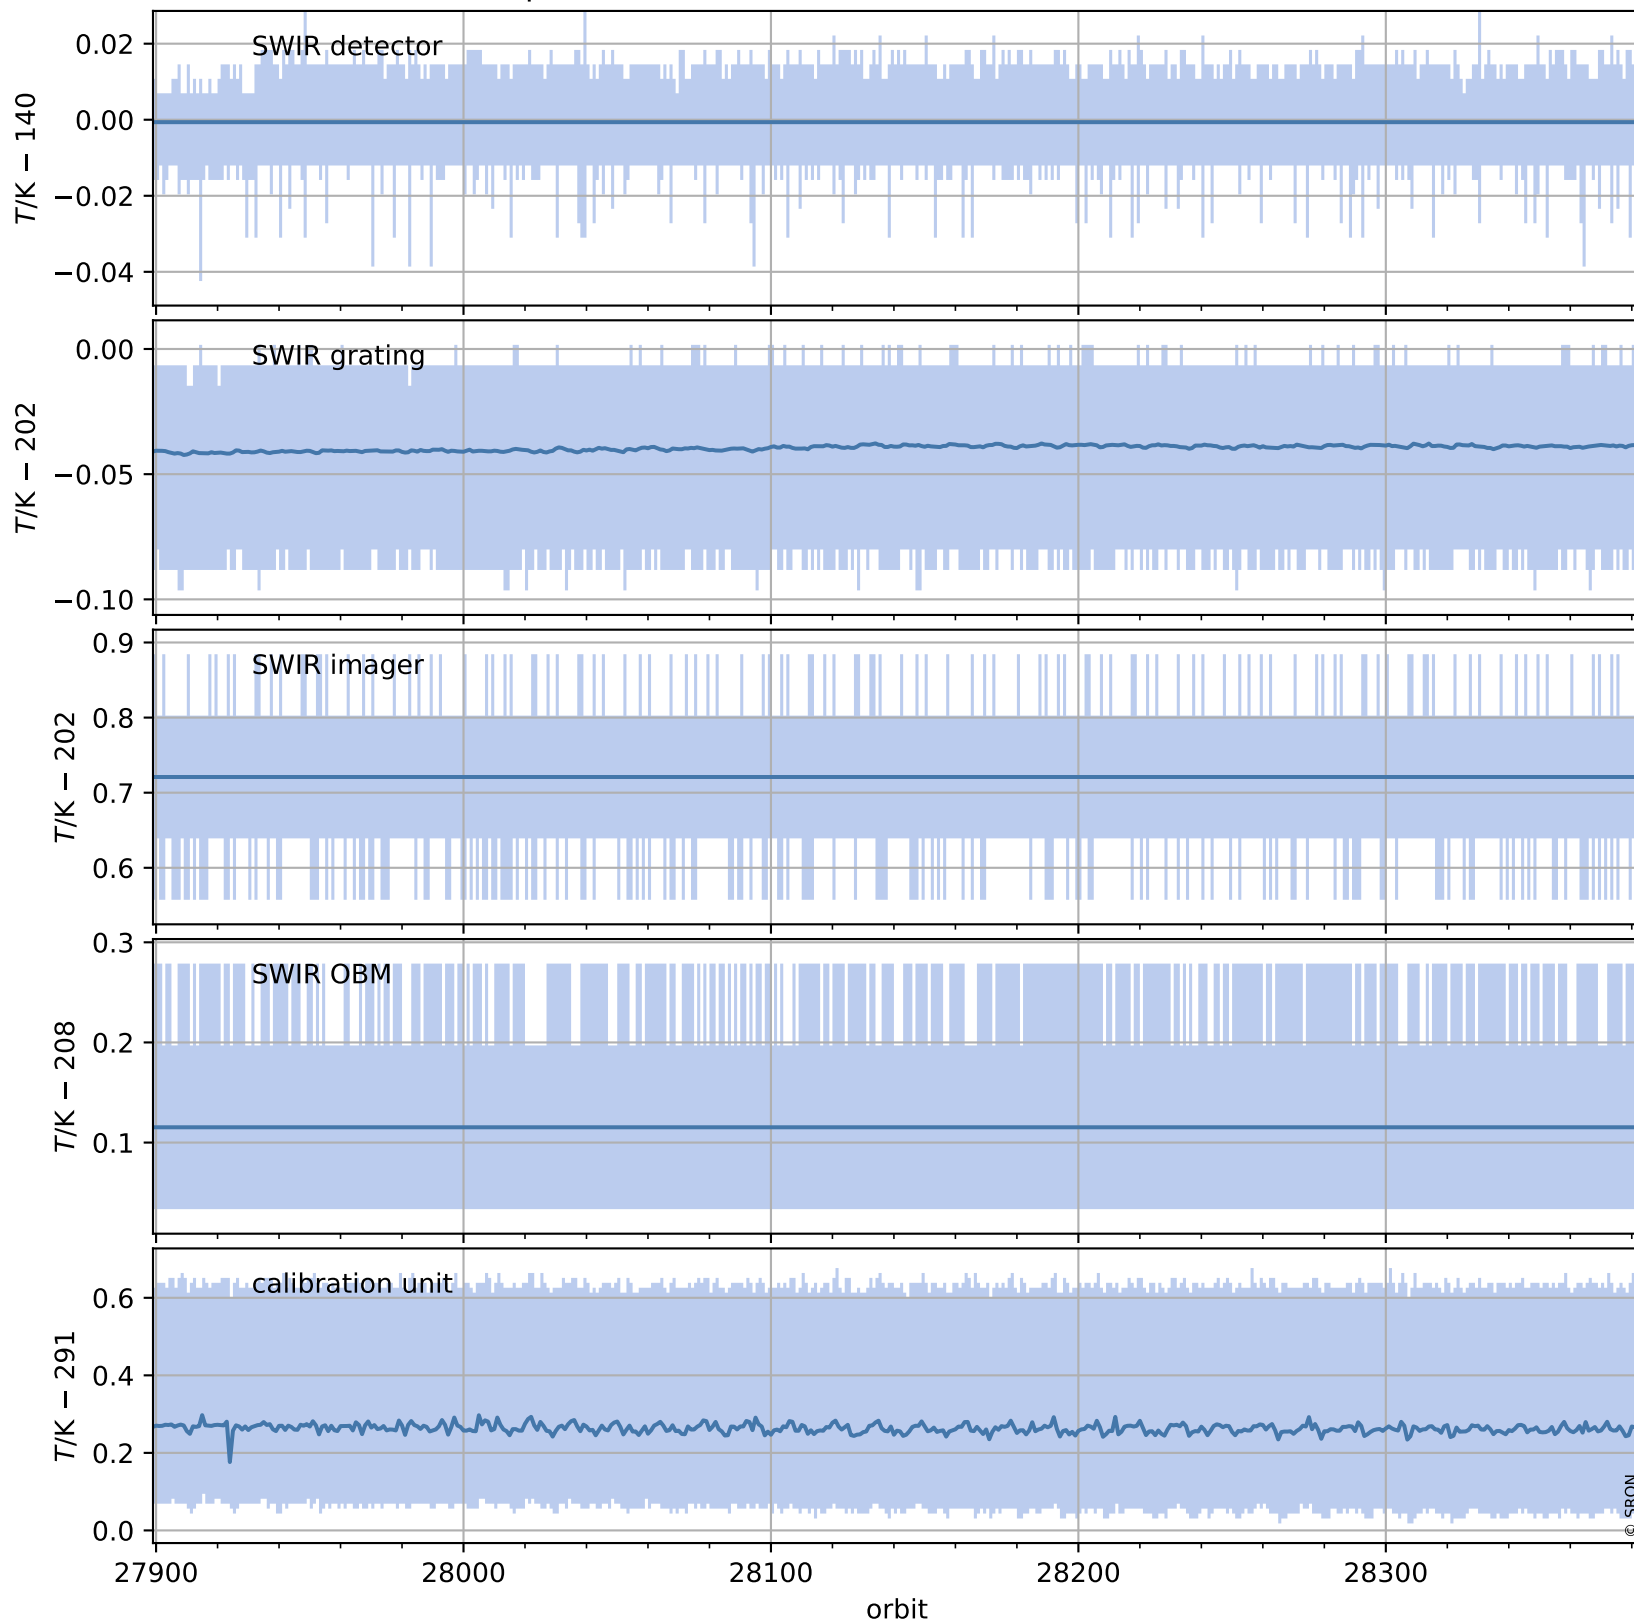

Tropomi SWIR housekeeping data

orbits : [28370, 28383]
coverage : 2023-04-05 / 2023-04-06
created : 2023-08-21T09:39:33

Temperature of sensors relevant for SWIR (one day)

Tropomi SWIR housekeeping data

orbits : [27899, 28383]
coverage : 2023-03-02 / 2023-04-06
created : 2023-08-21T09:39:33

Temperature of sensors relevant for SWIR (last month)

Tropomi SWIR housekeeping data

orbits : [28370, 28383]
coverage : 2023-04-05 / 2023-04-06
created : 2023-08-21T09:39:33

Current and duty cycle of 3 heaters relevant for SWIR (one day)

Tropomi SWIR housekeeping data

orbits : [27899, 28383]
coverage : 2023-03-02 / 2023-04-06
created : 2023-08-21T09:39:34

Current and duty cycle of 3 heaters relevant for SWIR (last month)

Tropomi SWIR housekeeping data

orbits : [28370, 28383]
coverage : 2023-04-05 / 2023-04-06
created : 2023-08-21T09:39:34

Temperature of sensors at the SWIR front-end electronics (one day)

Tropomi SWIR housekeeping data

orbits : [27899, 28383]
coverage : 2023-03-02 / 2023-04-06
created : 2023-08-21T09:39:34