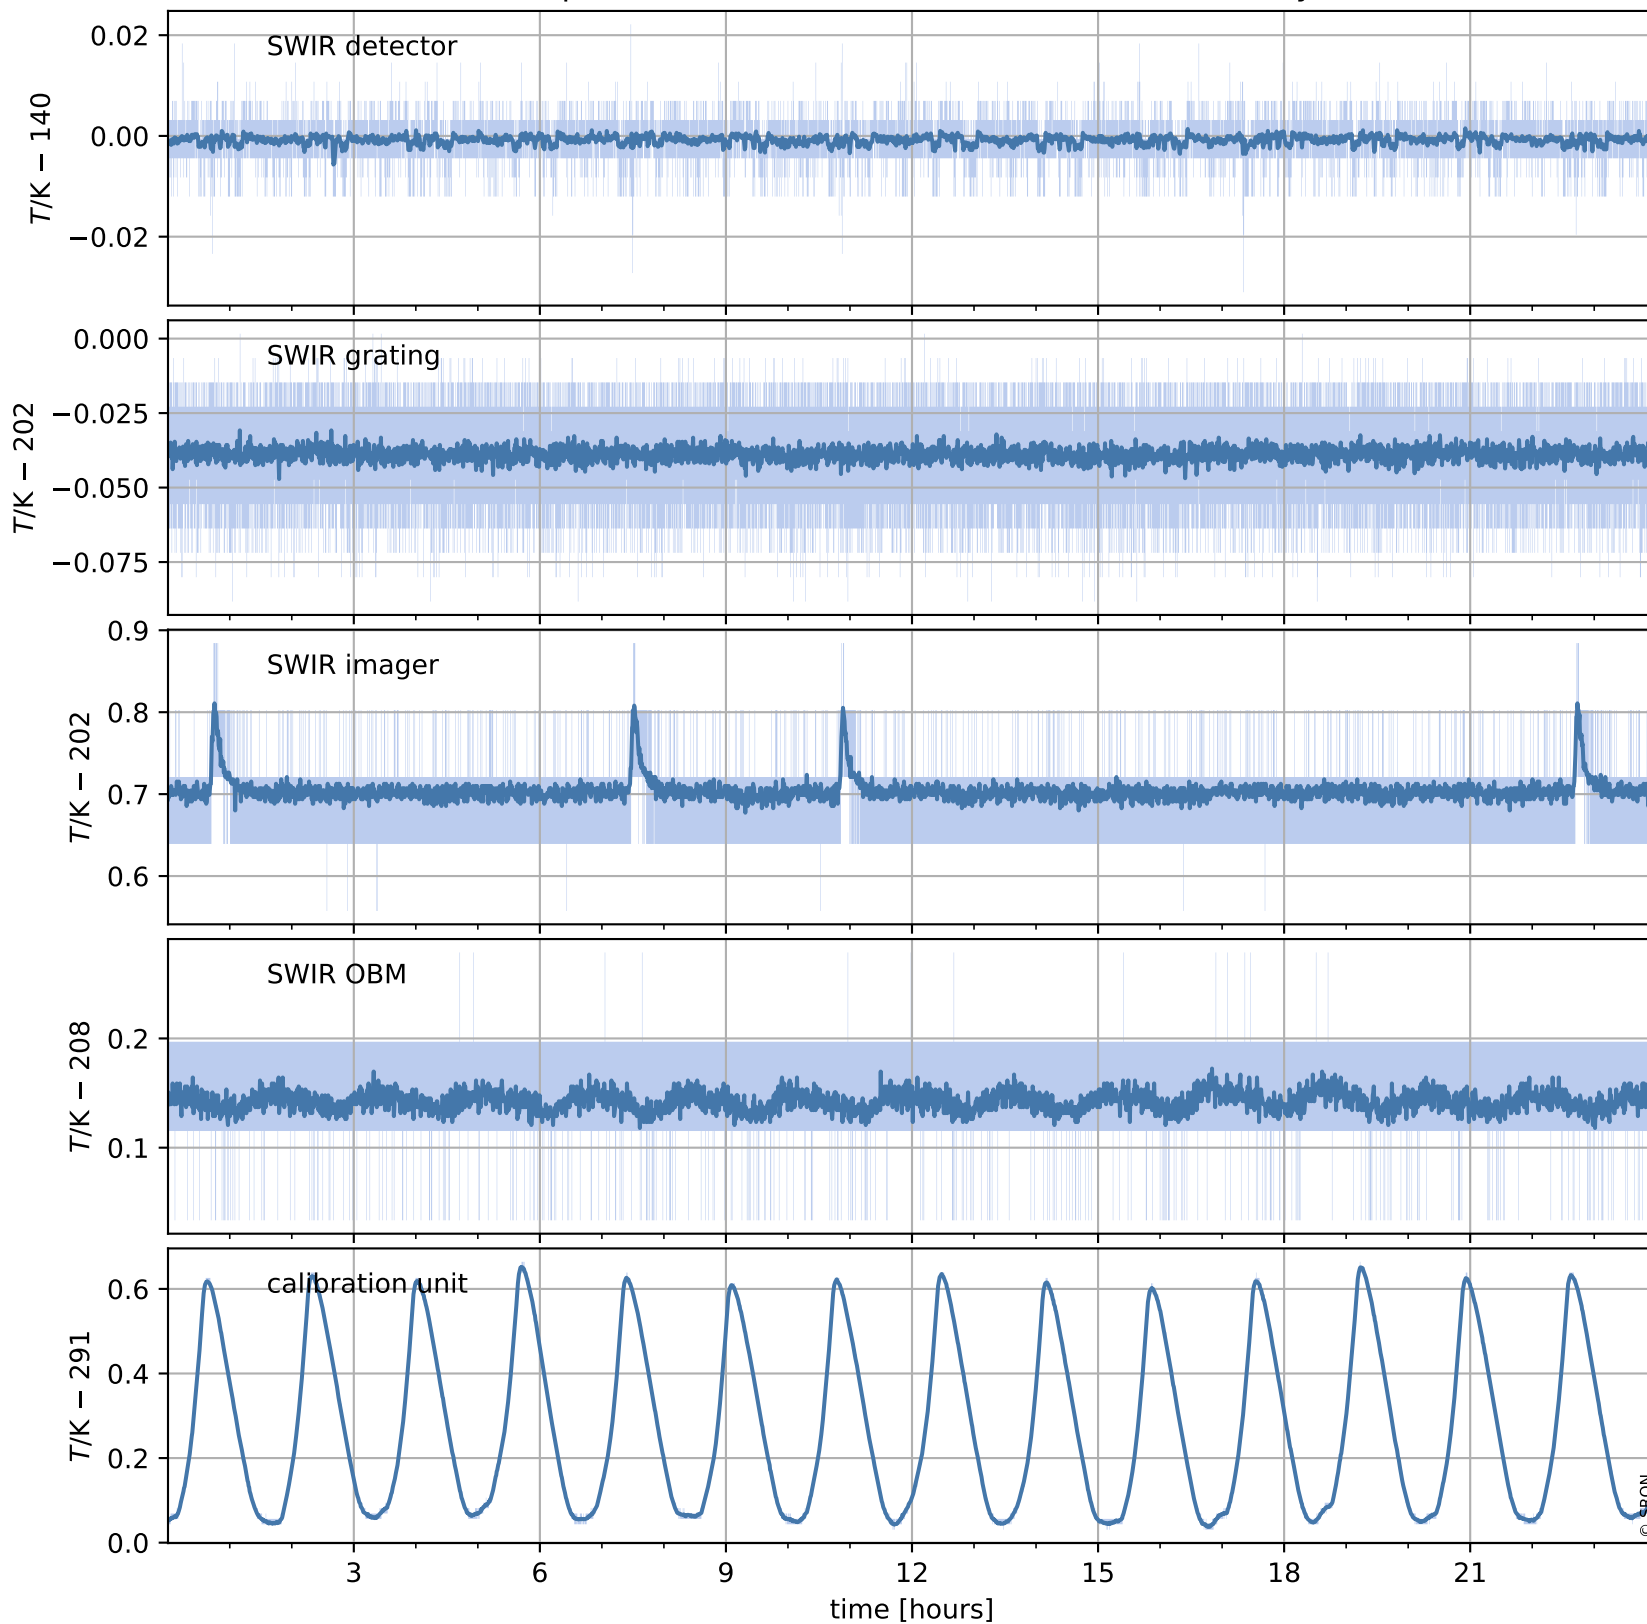

Tropomi SWIR housekeeping data

orbits : [28370, 28383]
coverage : 2023-04-05 / 2023-04-06
created : 2023-08-21T09:39:33

Temperature of sensors relevant for SWIR (one day)

Tropomi SWIR housekeeping data

orbits : [27899, 28383]
coverage : 2023-03-02 / 2023-04-06
created : 2023-08-21T09:39:33

Temperature of sensors relevant for SWIR (last month)

Tropomi SWIR housekeeping data

orbits : [28370, 28383]
coverage : 2023-04-05 / 2023-04-06
created : 2023-08-21T09:39:33

Current and duty cycle of 3 heaters relevant for SWIR (one day)

Tropomi SWIR housekeeping data

orbits : [27899, 28383]
coverage : 2023-03-02 / 2023-04-06
created : 2023-08-21T09:39:34

Current and duty cycle of 3 heaters relevant for SWIR (last month)

Tropomi SWIR housekeeping data