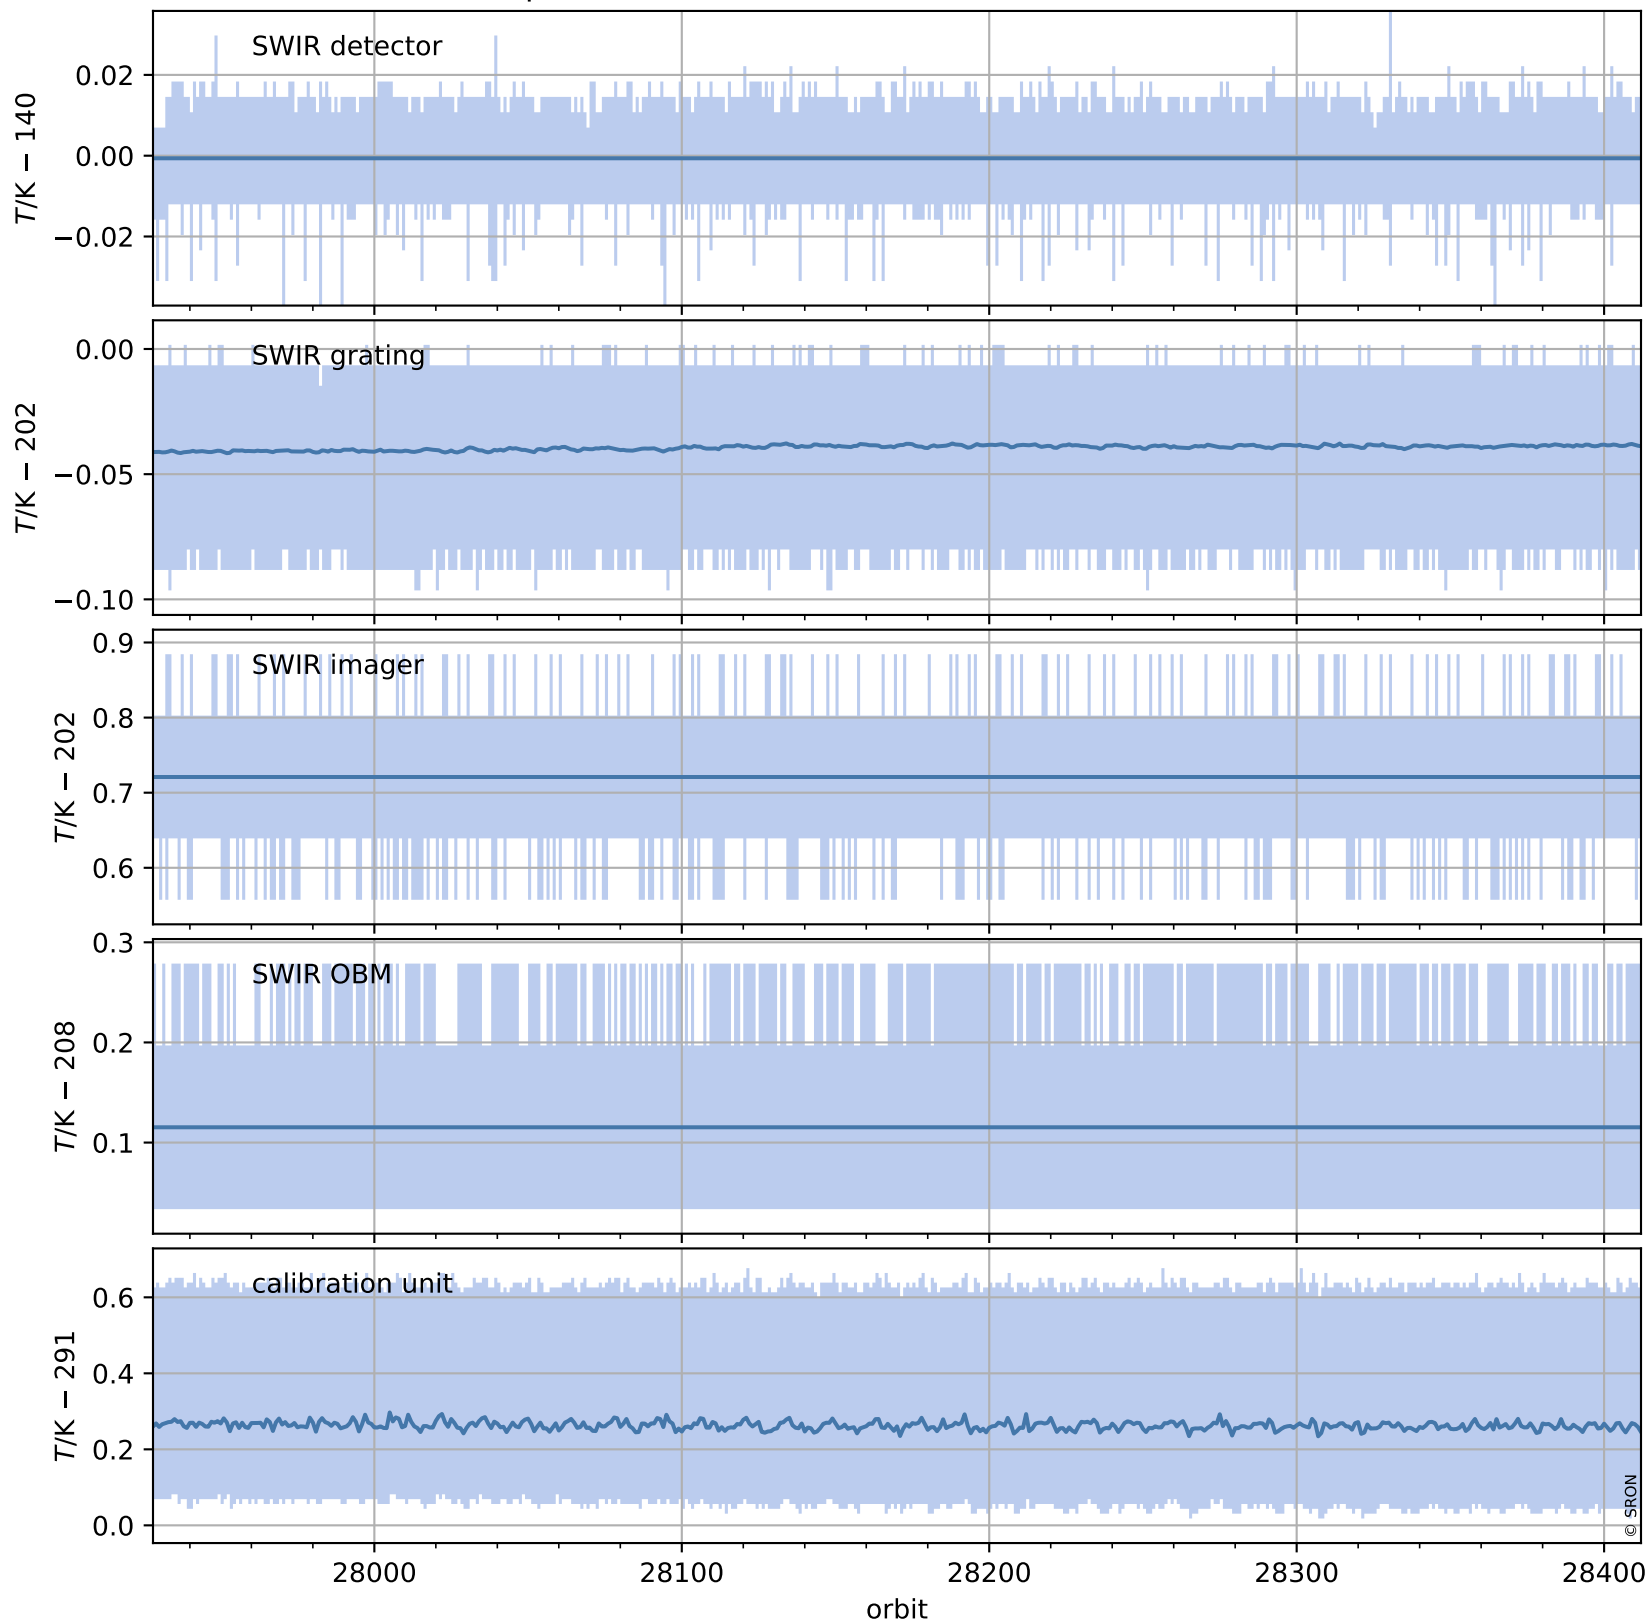

# Tropomi SWIR housekeeping data

orbits : [28398, 28412]  
coverage : 2023-04-07 / 2023-04-08  
created : 2023-08-21T09:39:37

## Temperature of sensors relevant for SWIR (one day)

# Tropomi SWIR housekeeping data

orbits : [27928, 28412]  
coverage : 2023-03-04 / 2023-04-08  
created : 2023-08-21T09:39:38

## Temperature of sensors relevant for SWIR (last month)