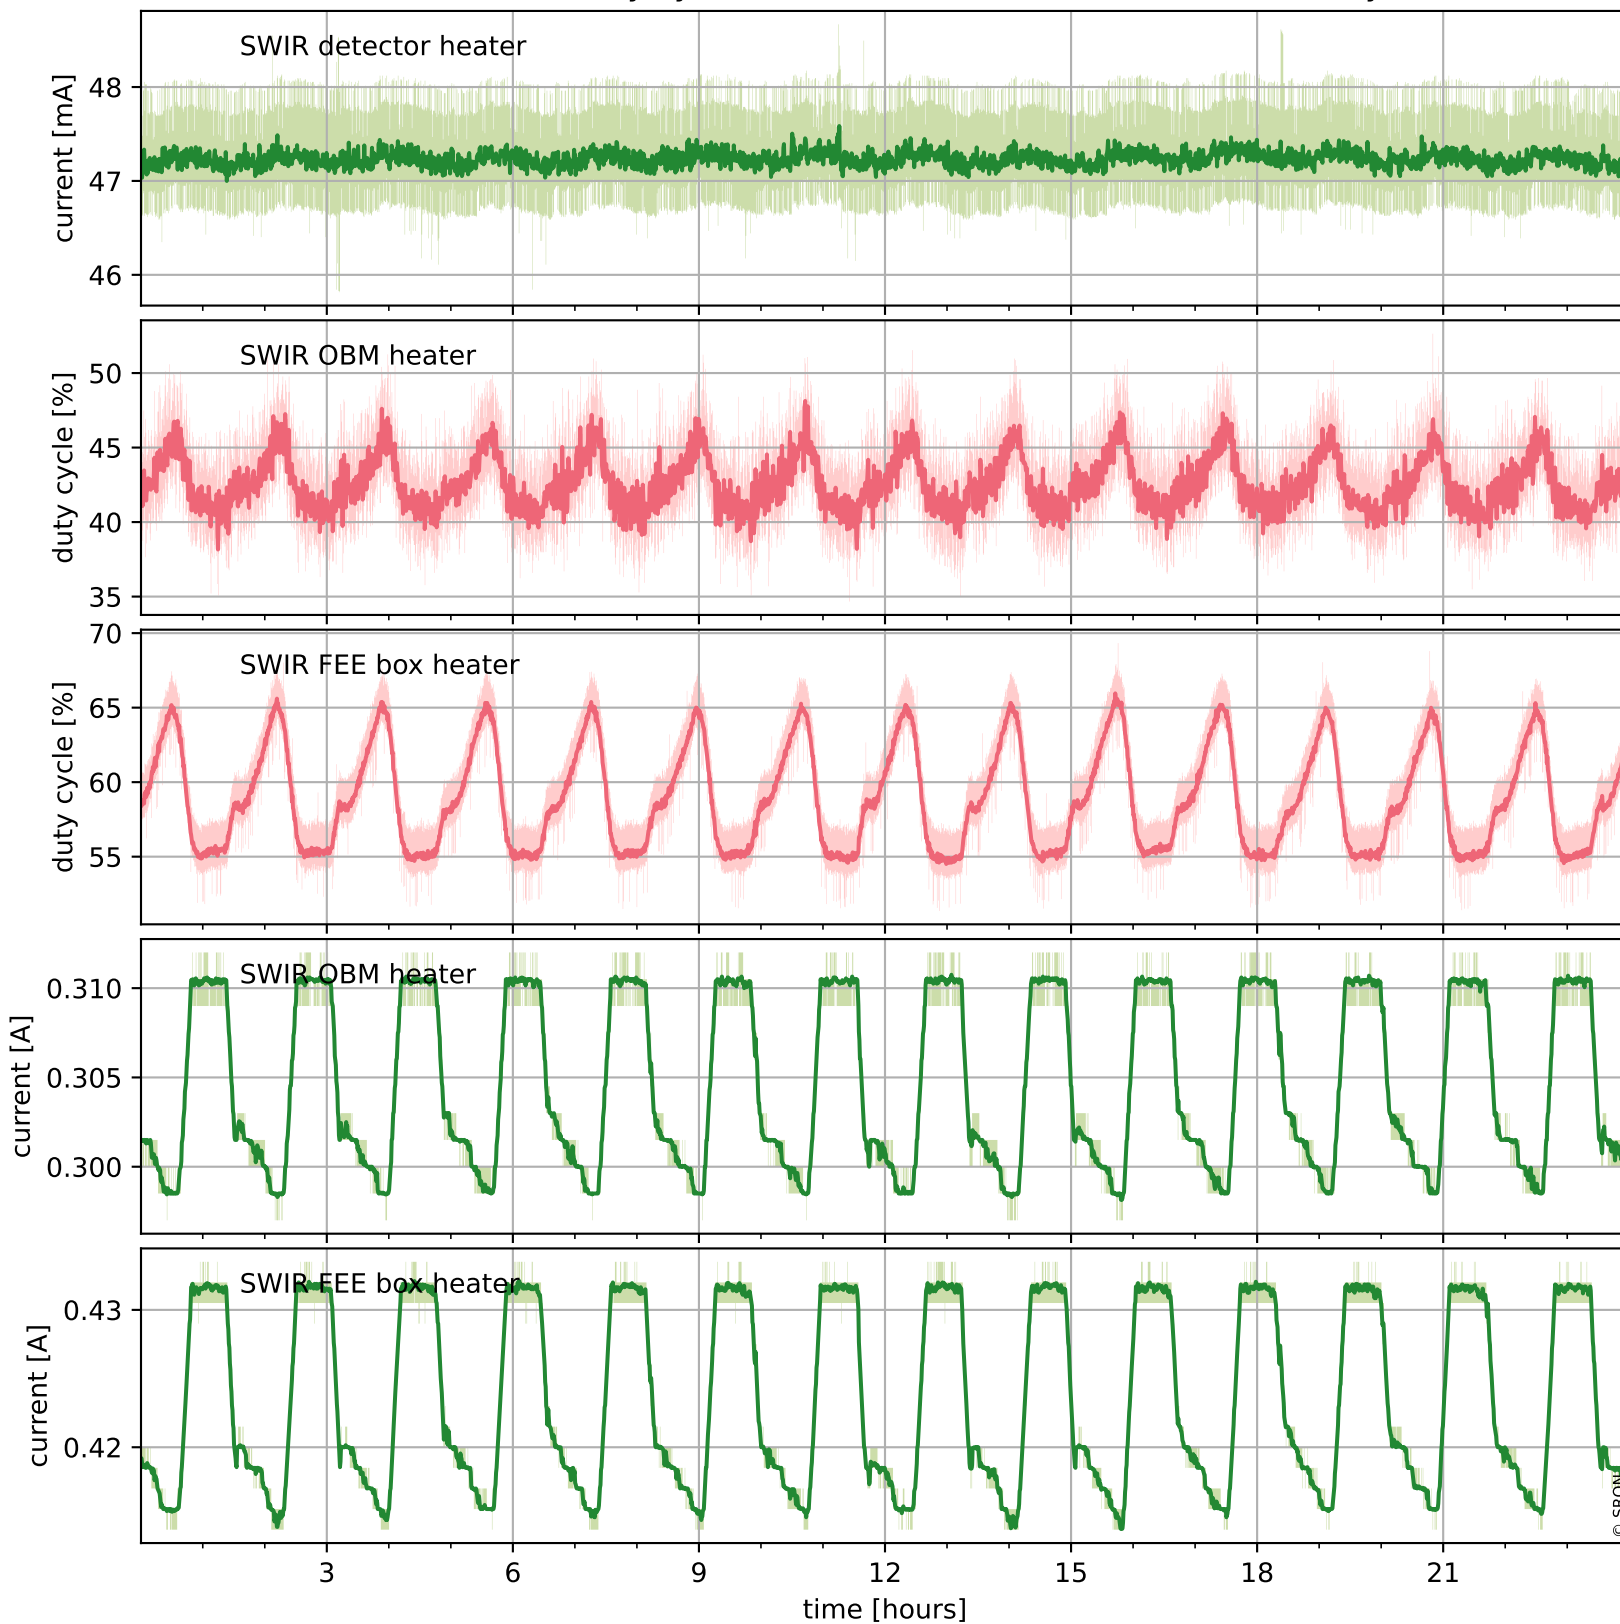

Tropomi SWIR housekeeping data

orbits : [28398, 28412]
coverage : 2023-04-07 / 2023-04-08
created : 2023-08-21T09:39:38

Current and duty cycle of 3 heaters relevant for SWIR (one day)