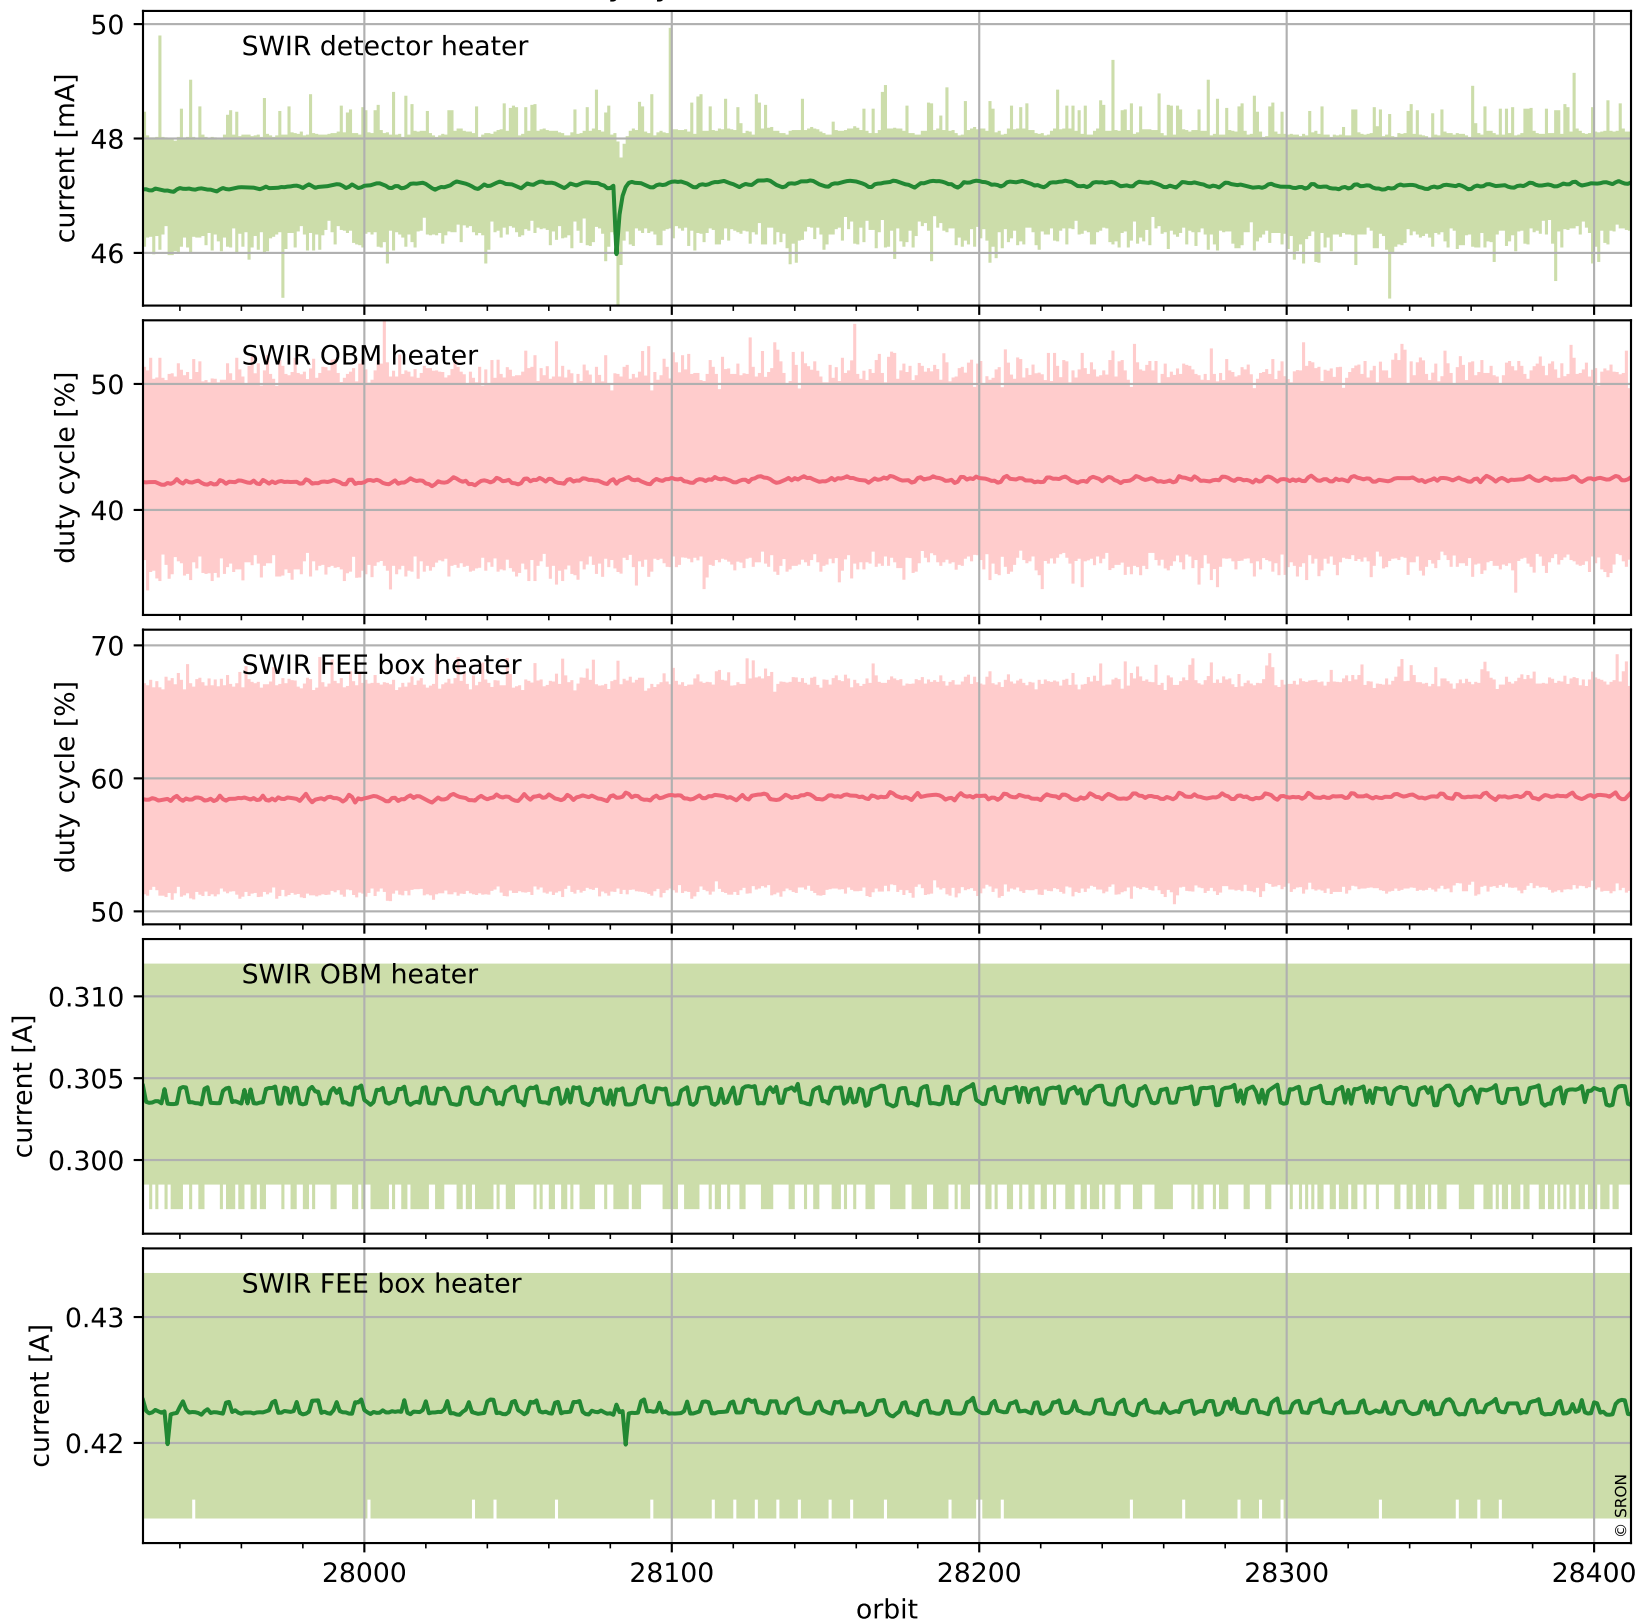

Tropomi SWIR housekeeping data

orbits : [27928, 28412]
coverage : 2023-03-04 / 2023-04-08
created : 2023-08-21T09:39:38

Current and duty cycle of 3 heaters relevant for SWIR (last month)