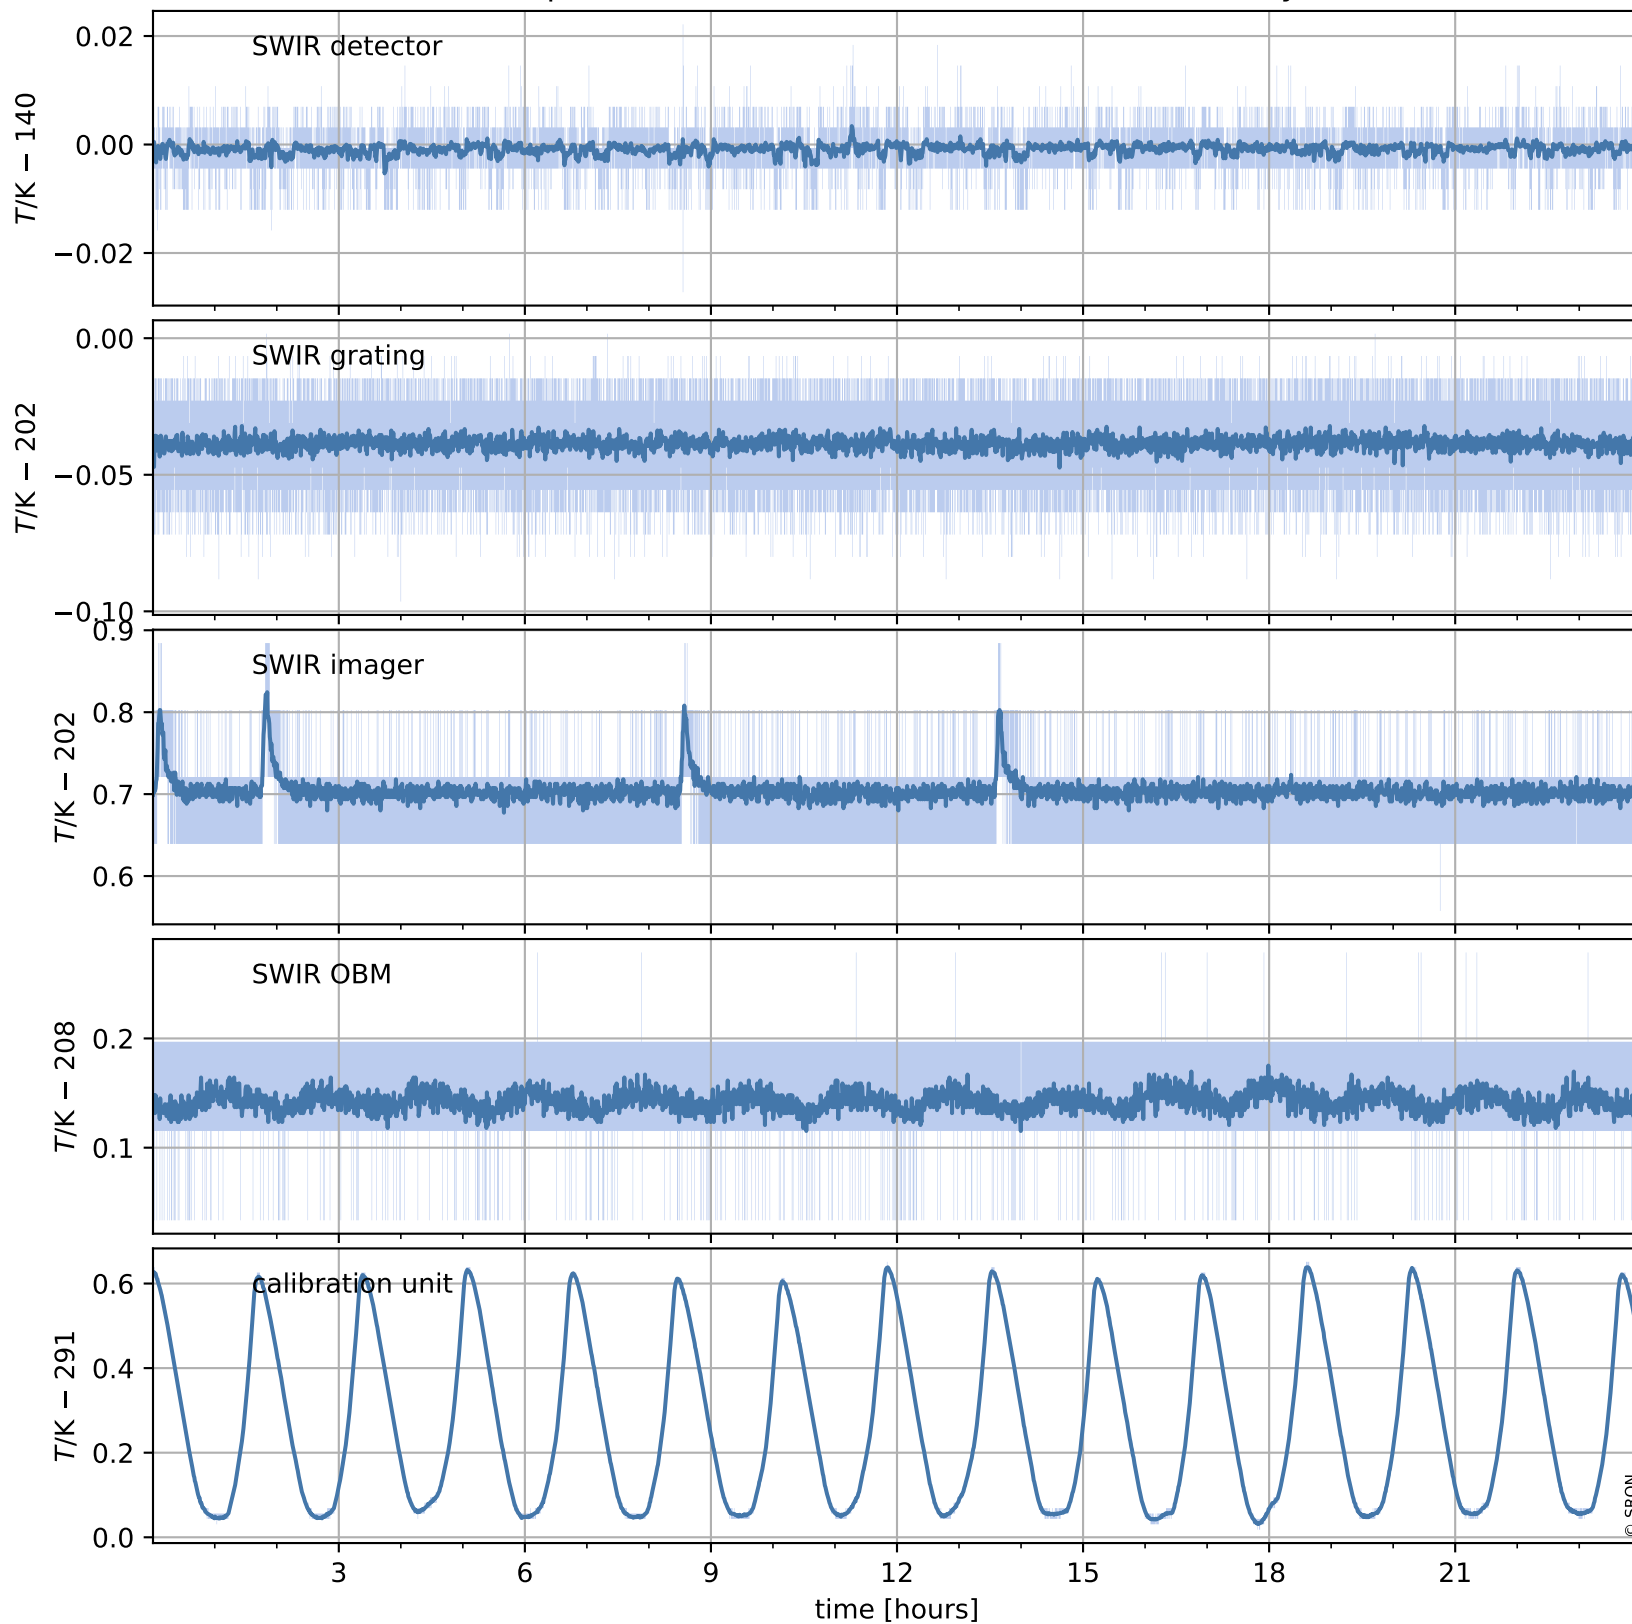

# Tropomi SWIR housekeeping data

orbits : [28398, 28412]  
coverage : 2023-04-07 / 2023-04-08  
created : 2023-08-21T09:39:37

## Temperature of sensors relevant for SWIR (one day)

## Temperature of sensors relevant for SWIR (last month)