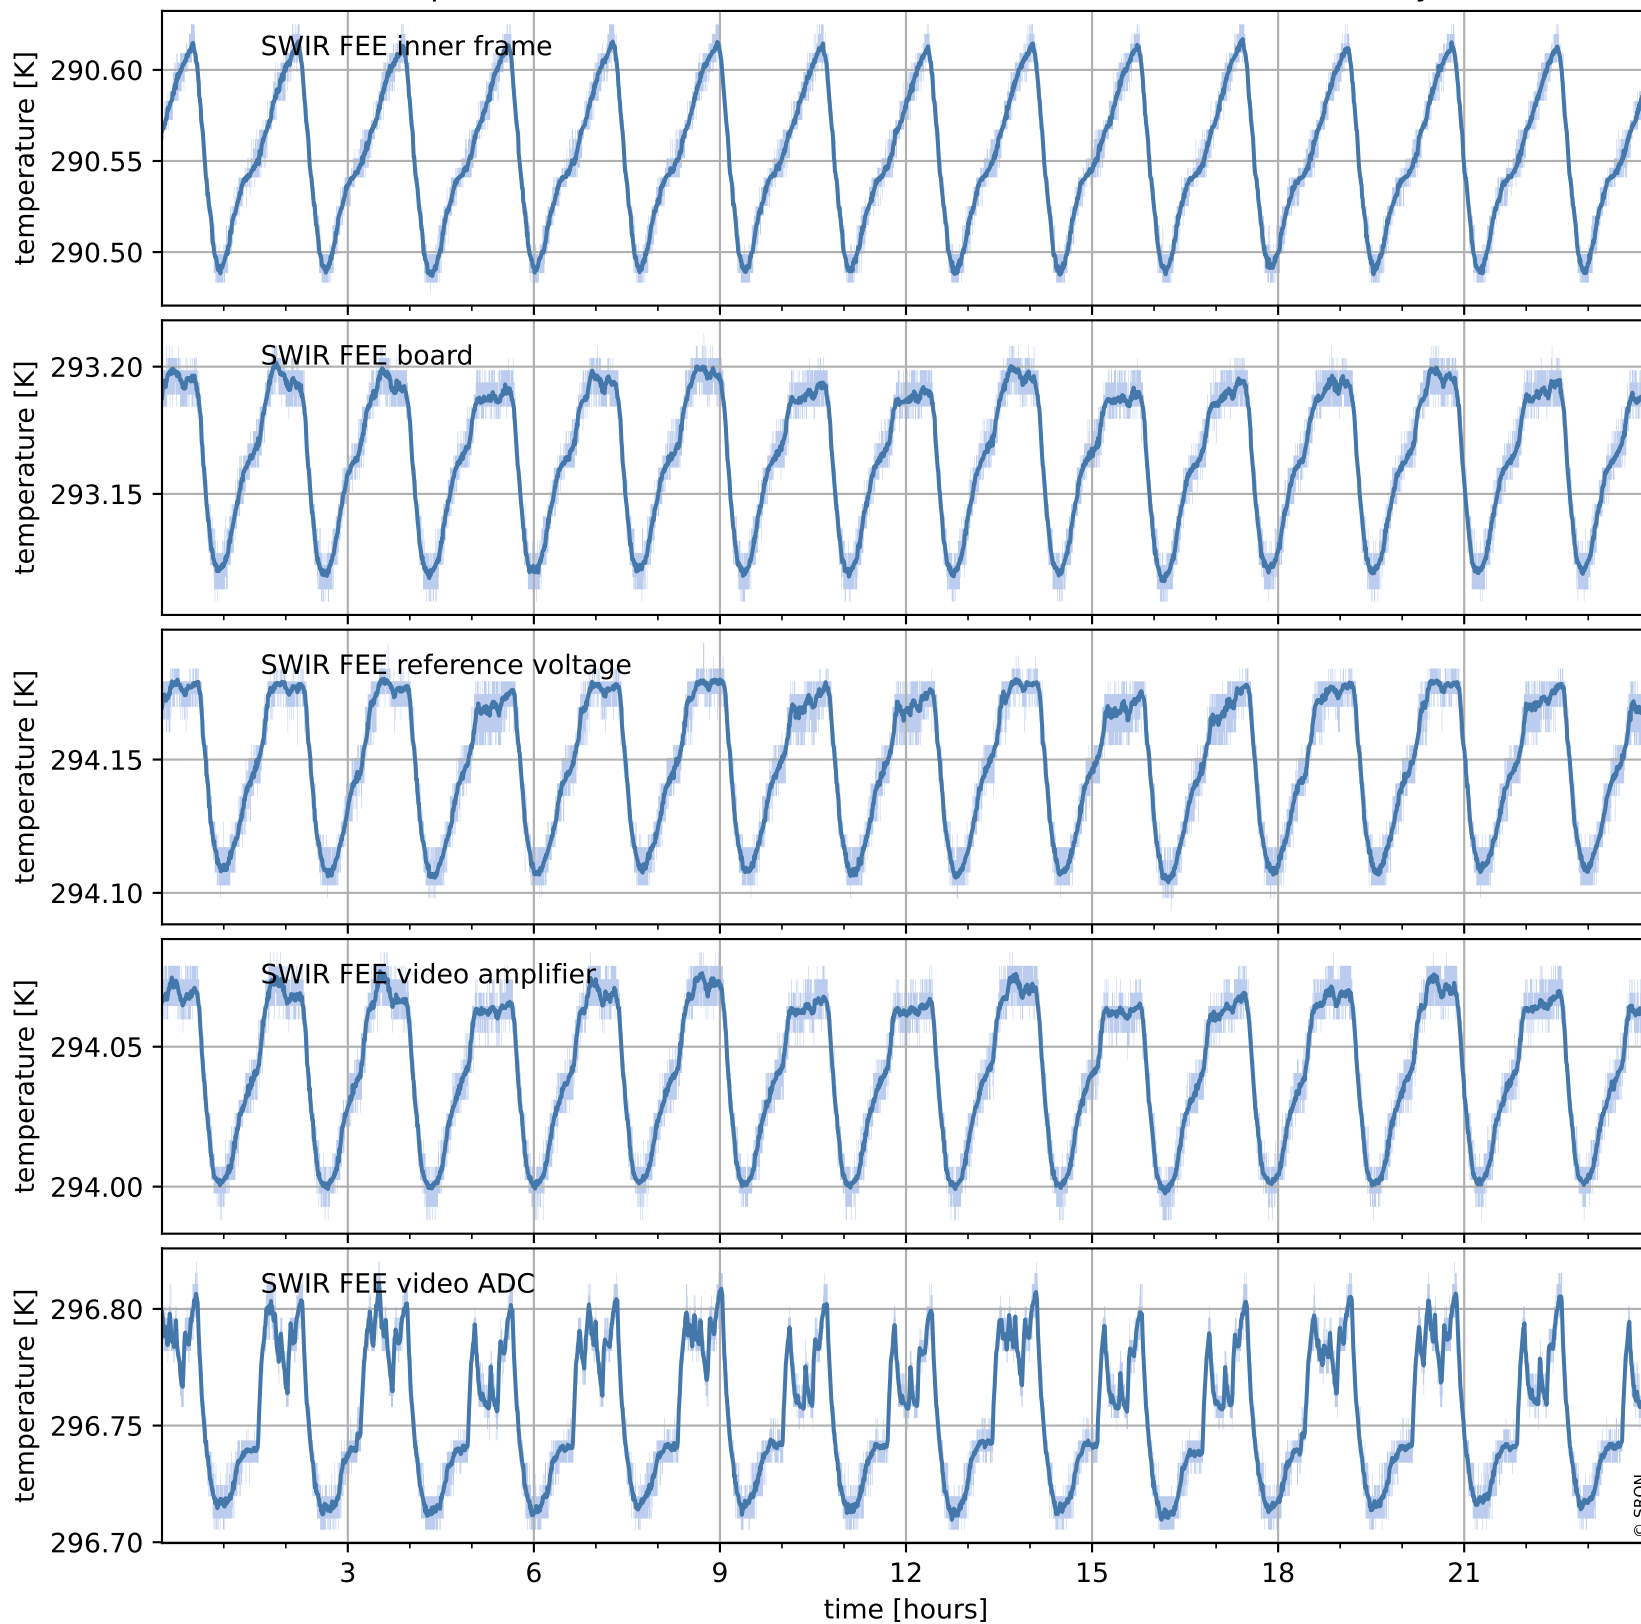

Tropomi SWIR housekeeping data

orbits : [28398, 28412]
coverage : 2023-04-07 / 2023-04-08
created : 2023-08-21T09:39:39

Temperature of sensors at the SWIR front-end electronics (one day)