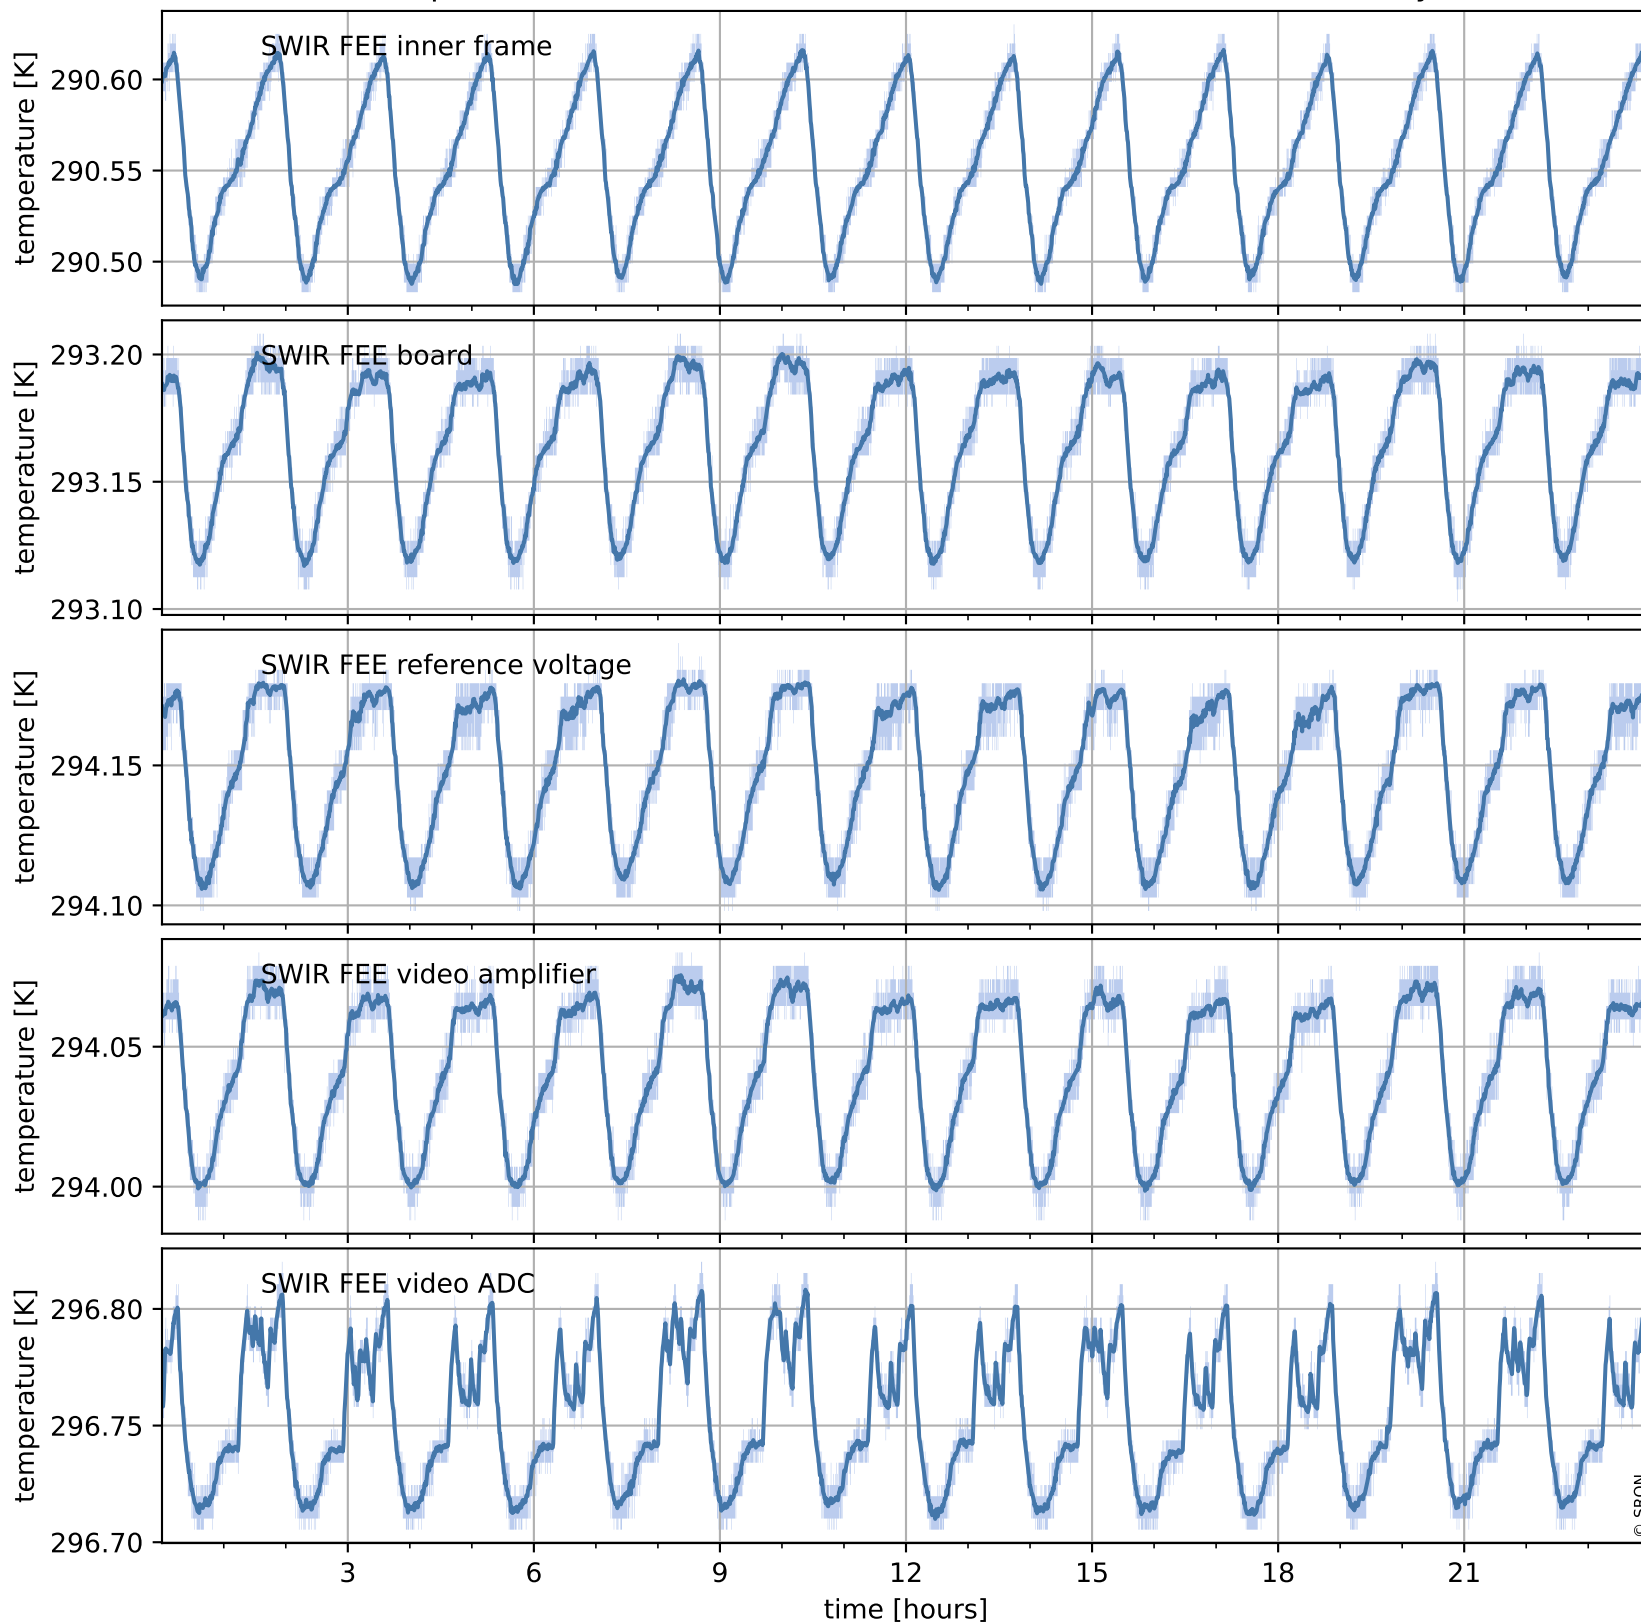

Tropomi SWIR housekeeping data

orbits : [28413, 28426]
coverage : 2023-04-08 / 2023-04-09
created : 2023-08-21T09:39:40

Temperature of sensors relevant for SWIR (one day)

Tropomi SWIR housekeeping data

orbits : [27942, 28426]
coverage : 2023-03-05 / 2023-04-09
created : 2023-08-21T09:39:40

Temperature of sensors relevant for SWIR (last month)

Tropomi SWIR housekeeping data

orbits : [28413, 28426]
coverage : 2023-04-08 / 2023-04-09
created : 2023-08-21T09:39:40

Current and duty cycle of 3 heaters relevant for SWIR (one day)

Tropomi SWIR housekeeping data

orbits : [27942, 28426]
coverage : 2023-03-05 / 2023-04-09
created : 2023-08-21T09:39:41

Current and duty cycle of 3 heaters relevant for SWIR (last month)

Tropomi SWIR housekeeping data

orbits : [28413, 28426]
coverage : 2023-04-08 / 2023-04-09
created : 2023-08-21T09:39:41

Temperature of sensors at the SWIR front-end electronics (one day)

Tropomi SWIR housekeeping data

orbits : [27942, 28426]
coverage : 2023-03-05 / 2023-04-09
created : 2023-08-21T09:39:41