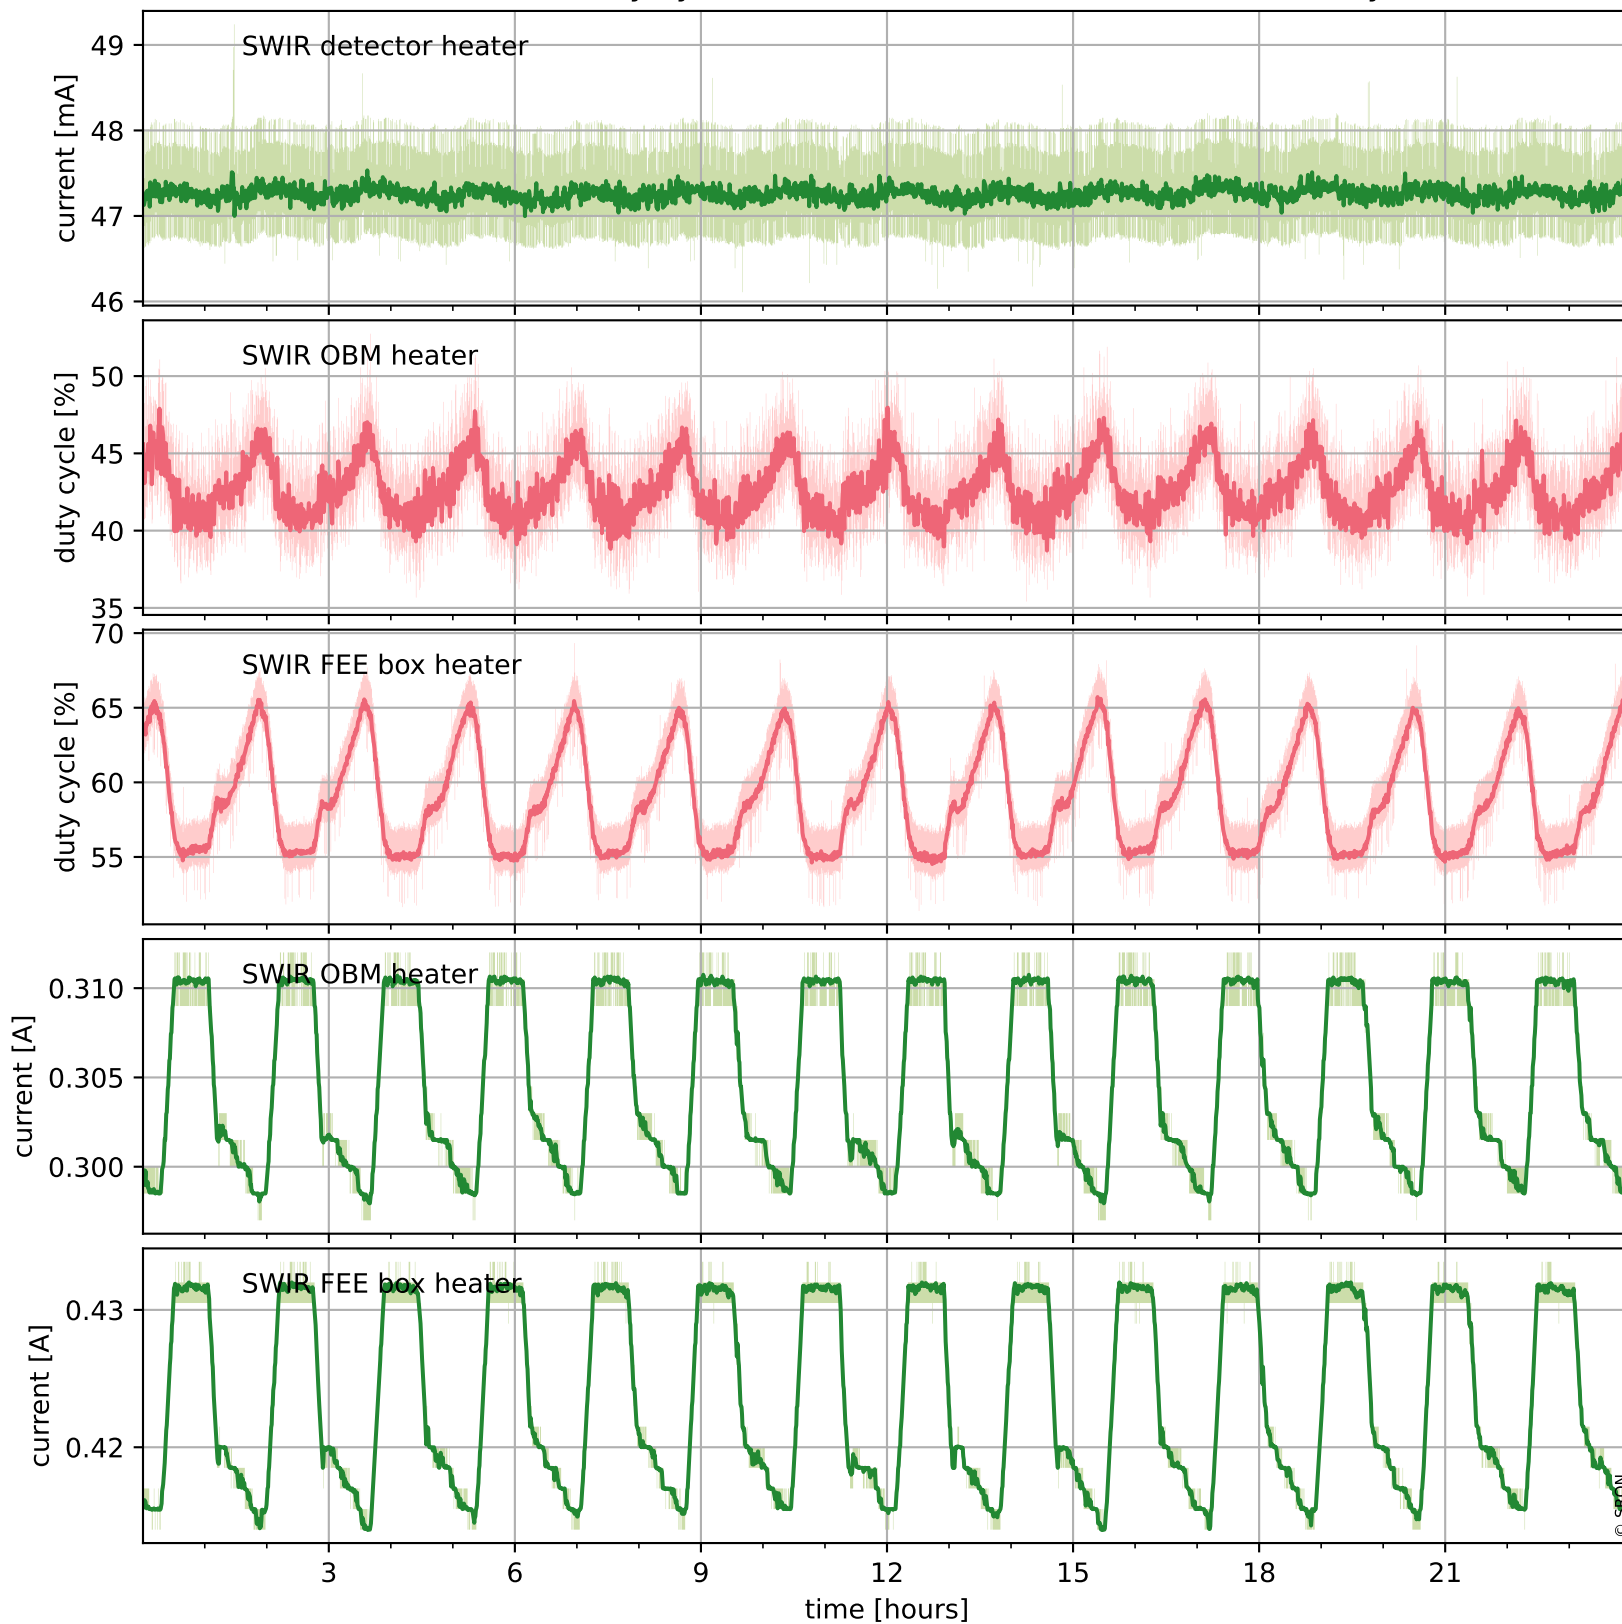

Tropomi SWIR housekeeping data

orbits : [28413, 28426]
coverage : 2023-04-08 / 2023-04-09
created : 2023-08-21T09:39:40

Temperature of sensors relevant for SWIR (one day)

Tropomi SWIR housekeeping data

orbits : [27942, 28426]
coverage : 2023-03-05 / 2023-04-09
created : 2023-08-21T09:39:40

Temperature of sensors relevant for SWIR (last month)

Tropomi SWIR housekeeping data

orbits : [28413, 28426]
coverage : 2023-04-08 / 2023-04-09
created : 2023-08-21T09:39:40

Current and duty cycle of 3 heaters relevant for SWIR (one day)

Tropomi SWIR housekeeping data

orbits : [27942, 28426]
coverage : 2023-03-05 / 2023-04-09
created : 2023-08-21T09:39:41

Current and duty cycle of 3 heaters relevant for SWIR (last month)

Tropomi SWIR housekeeping data