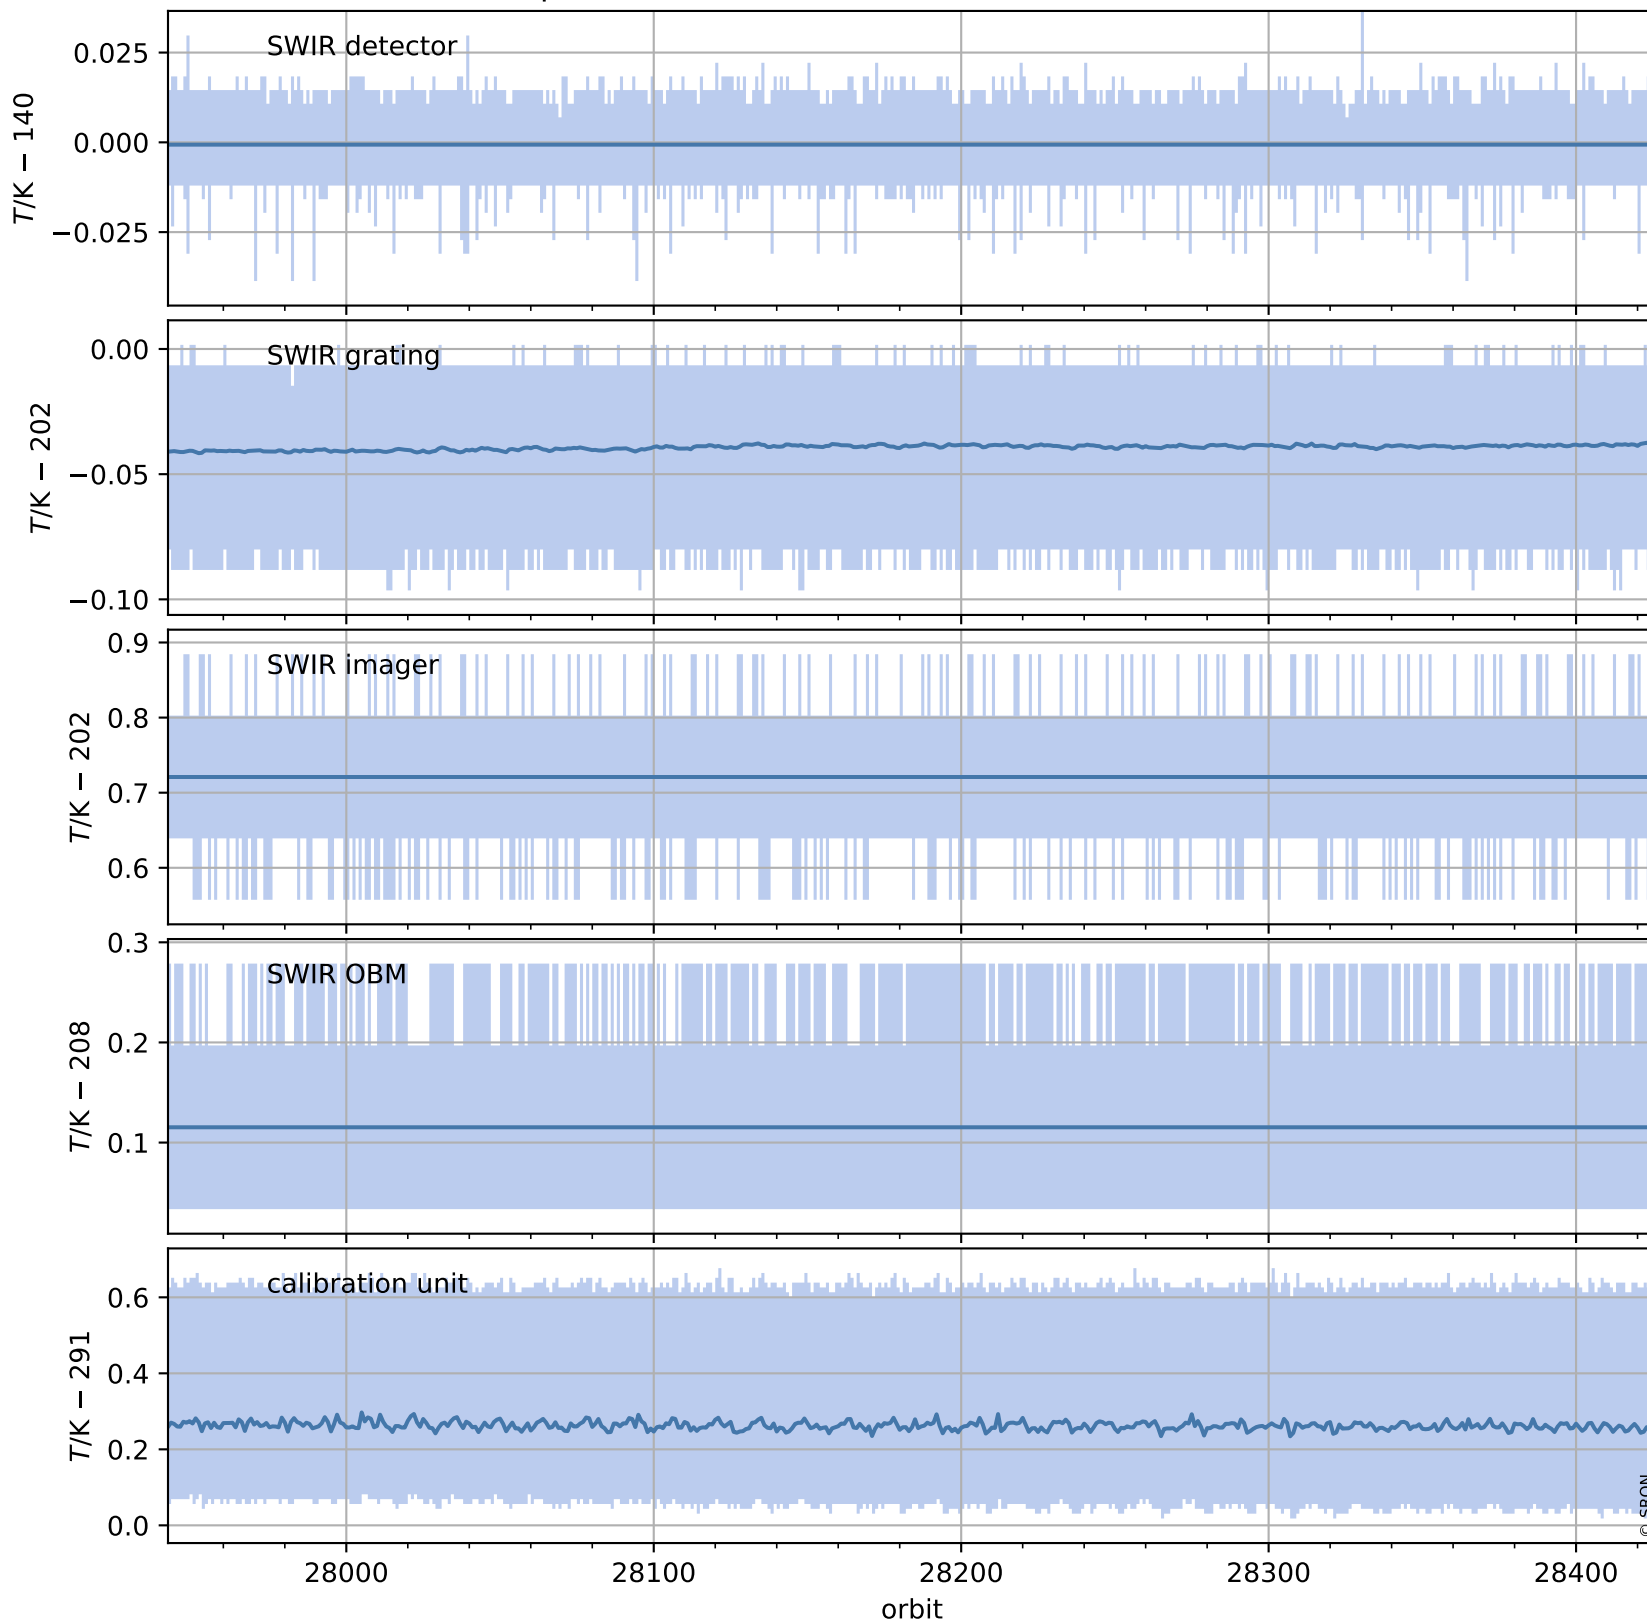

Tropomi SWIR housekeeping data

orbits : [28413, 28426]
coverage : 2023-04-08 / 2023-04-09
created : 2023-08-21T09:39:40

Temperature of sensors relevant for SWIR (one day)

Tropomi SWIR housekeeping data

orbits : [27942, 28426]
coverage : 2023-03-05 / 2023-04-09
created : 2023-08-21T09:39:40

Temperature of sensors relevant for SWIR (last month)

Tropomi SWIR housekeeping data

orbits : [28413, 28426]
coverage : 2023-04-08 / 2023-04-09
created : 2023-08-21T09:39:40

Current and duty cycle of 3 heaters relevant for SWIR (one day)

Tropomi SWIR housekeeping data

orbits : [27942, 28426]
coverage : 2023-03-05 / 2023-04-09
created : 2023-08-21T09:39:41

Current and duty cycle of 3 heaters relevant for SWIR (last month)

Tropomi SWIR housekeeping data

orbits : [28413, 28426]
coverage : 2023-04-08 / 2023-04-09
created : 2023-08-21T09:39:41

Temperature of sensors at the SWIR front-end electronics (one day)

Tropomi SWIR housekeeping data

orbits : [27942, 28426]
coverage : 2023-03-05 / 2023-04-09
created : 2023-08-21T09:39:41