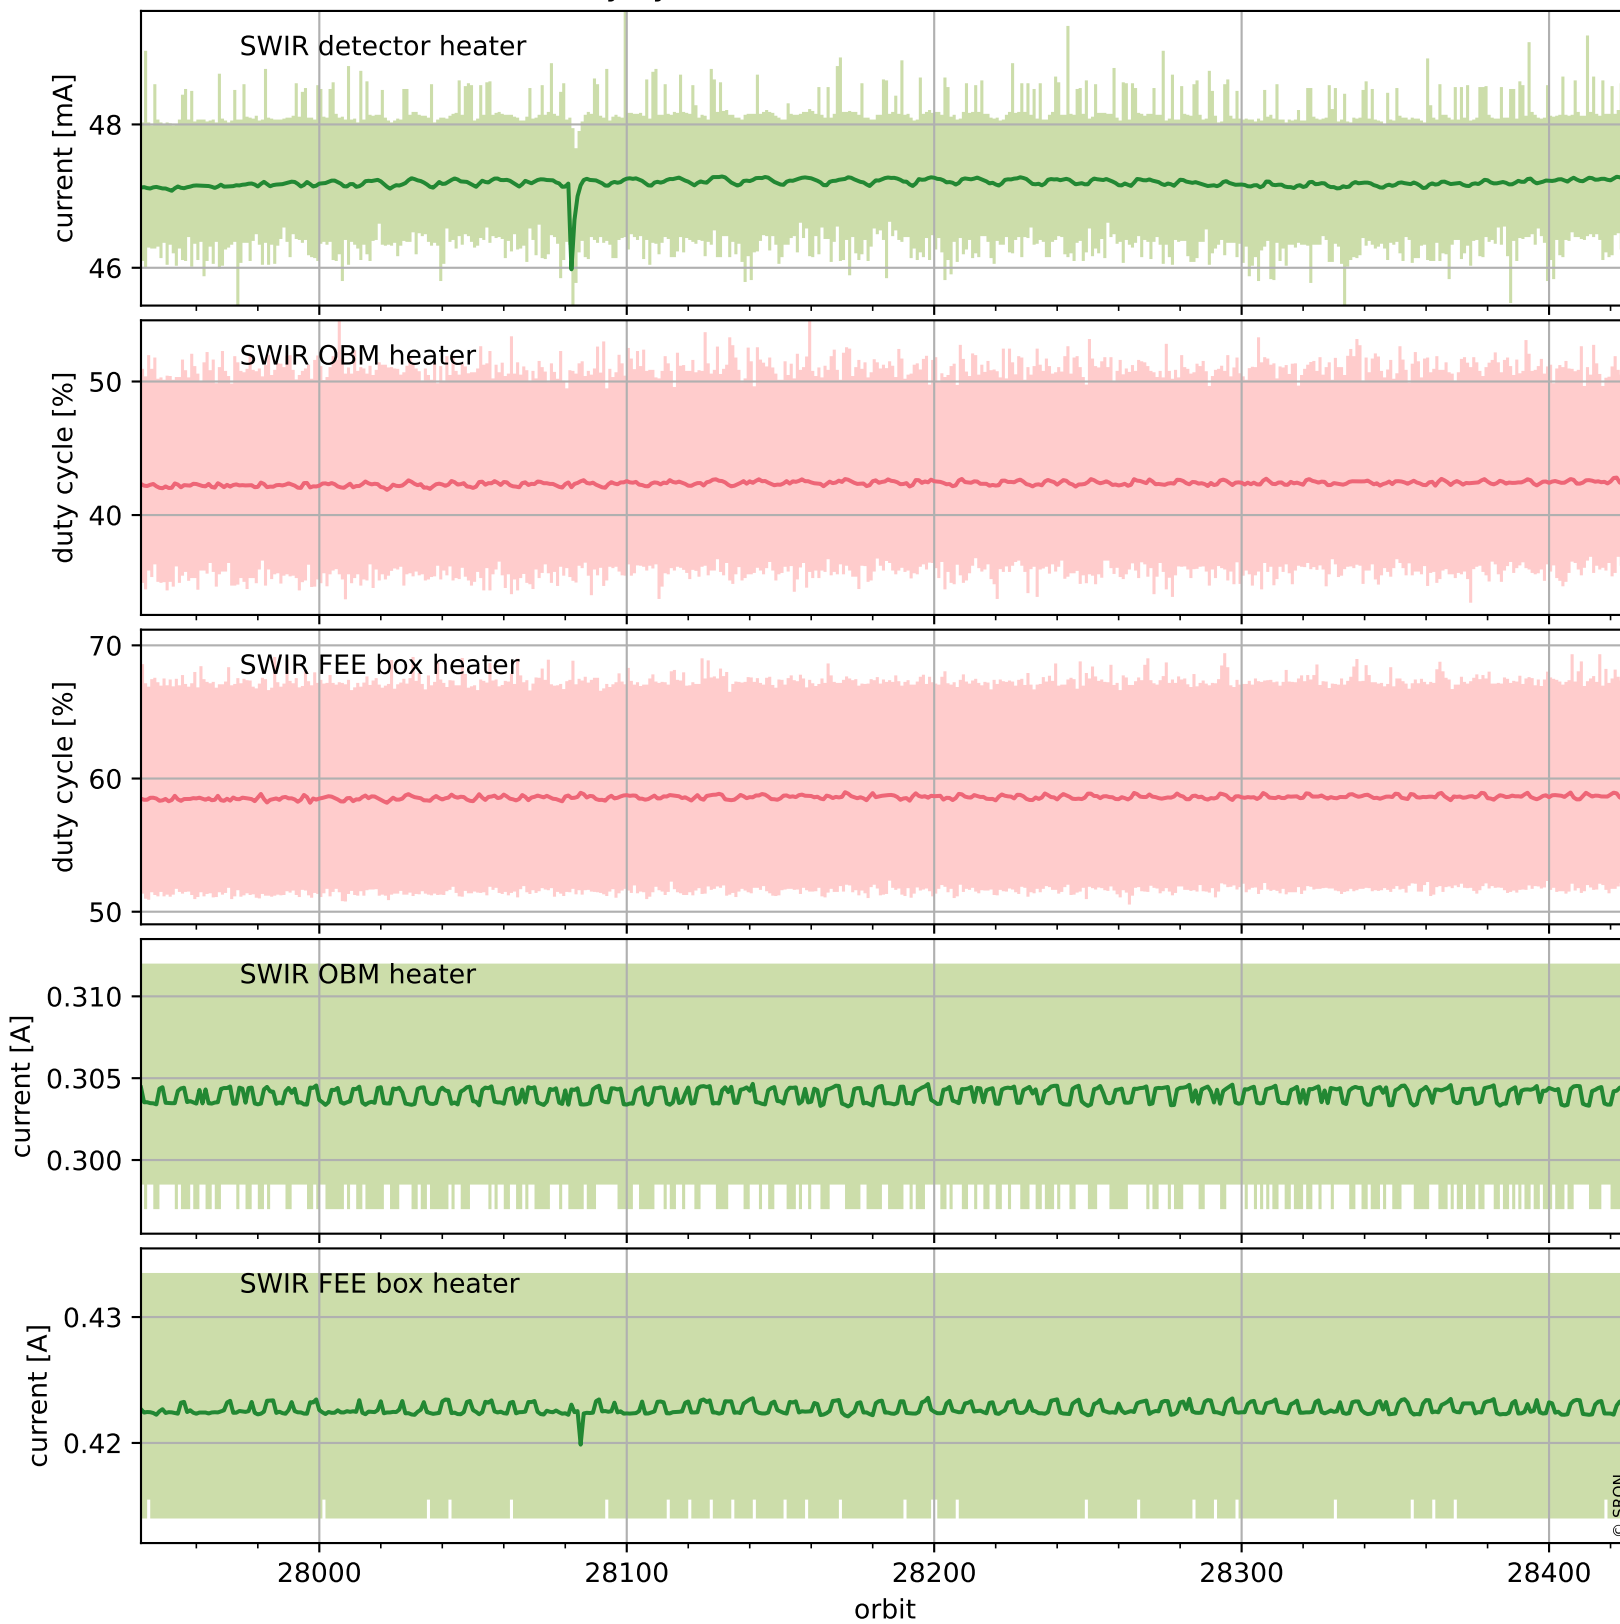

Tropomi SWIR housekeeping data

orbits : [28413, 28426]
coverage : 2023-04-08 / 2023-04-09
created : 2023-08-21T09:39:40

Temperature of sensors relevant for SWIR (one day)

Tropomi SWIR housekeeping data

orbits : [27942, 28426]
coverage : 2023-03-05 / 2023-04-09
created : 2023-08-21T09:39:40

Temperature of sensors relevant for SWIR (last month)

Tropomi SWIR housekeeping data

orbits : [28413, 28426]
coverage : 2023-04-08 / 2023-04-09
created : 2023-08-21T09:39:40

Current and duty cycle of 3 heaters relevant for SWIR (one day)

Tropomi SWIR housekeeping data

orbits : [27942, 28426]
coverage : 2023-03-05 / 2023-04-09
created : 2023-08-21T09:39:41

Current and duty cycle of 3 heaters relevant for SWIR (last month)

Tropomi SWIR housekeeping data

orbits : [28413, 28426]
coverage : 2023-04-08 / 2023-04-09
created : 2023-08-21T09:39:41

Temperature of sensors at the SWIR front-end electronics (one day)

Tropomi SWIR housekeeping data

orbits : [27942, 28426]
coverage : 2023-03-05 / 2023-04-09
created : 2023-08-21T09:39:41