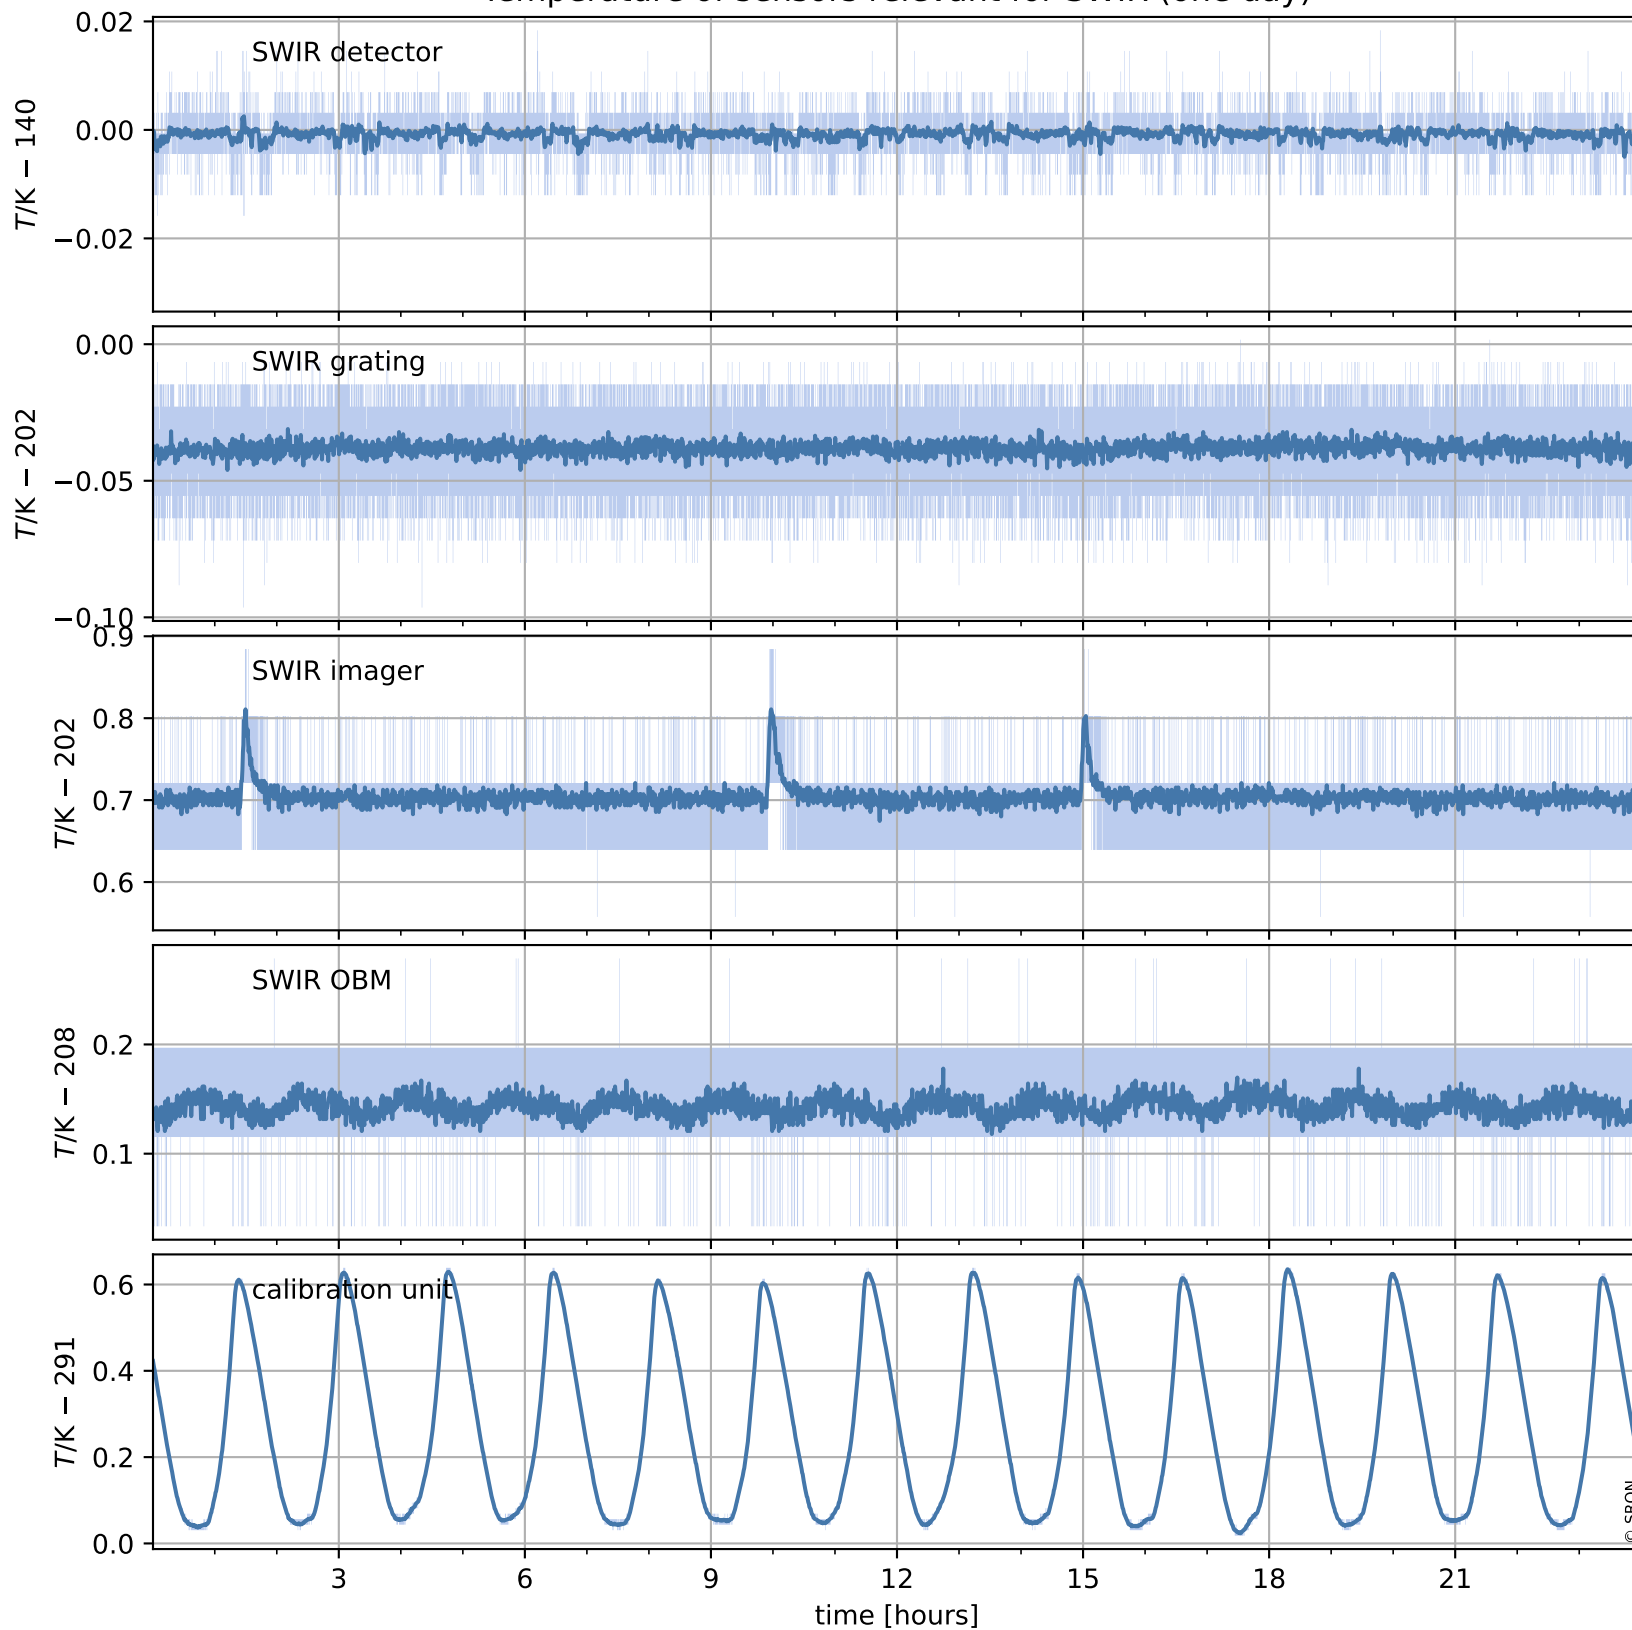

Tropomi SWIR housekeeping data

orbits : [28413, 28426]
coverage : 2023-04-08 / 2023-04-09
created : 2023-08-21T09:39:40

Temperature of sensors relevant for SWIR (one day)

Tropomi SWIR housekeeping data

orbits : [27942, 28426]
coverage : 2023-03-05 / 2023-04-09
created : 2023-08-21T09:39:40

Temperature of sensors relevant for SWIR (last month)

Tropomi SWIR housekeeping data

orbits : [28413, 28426]
coverage : 2023-04-08 / 2023-04-09
created : 2023-08-21T09:39:40

Current and duty cycle of 3 heaters relevant for SWIR (one day)

Tropomi SWIR housekeeping data

orbits : [27942, 28426]
coverage : 2023-03-05 / 2023-04-09
created : 2023-08-21T09:39:41

Current and duty cycle of 3 heaters relevant for SWIR (last month)

Tropomi SWIR housekeeping data