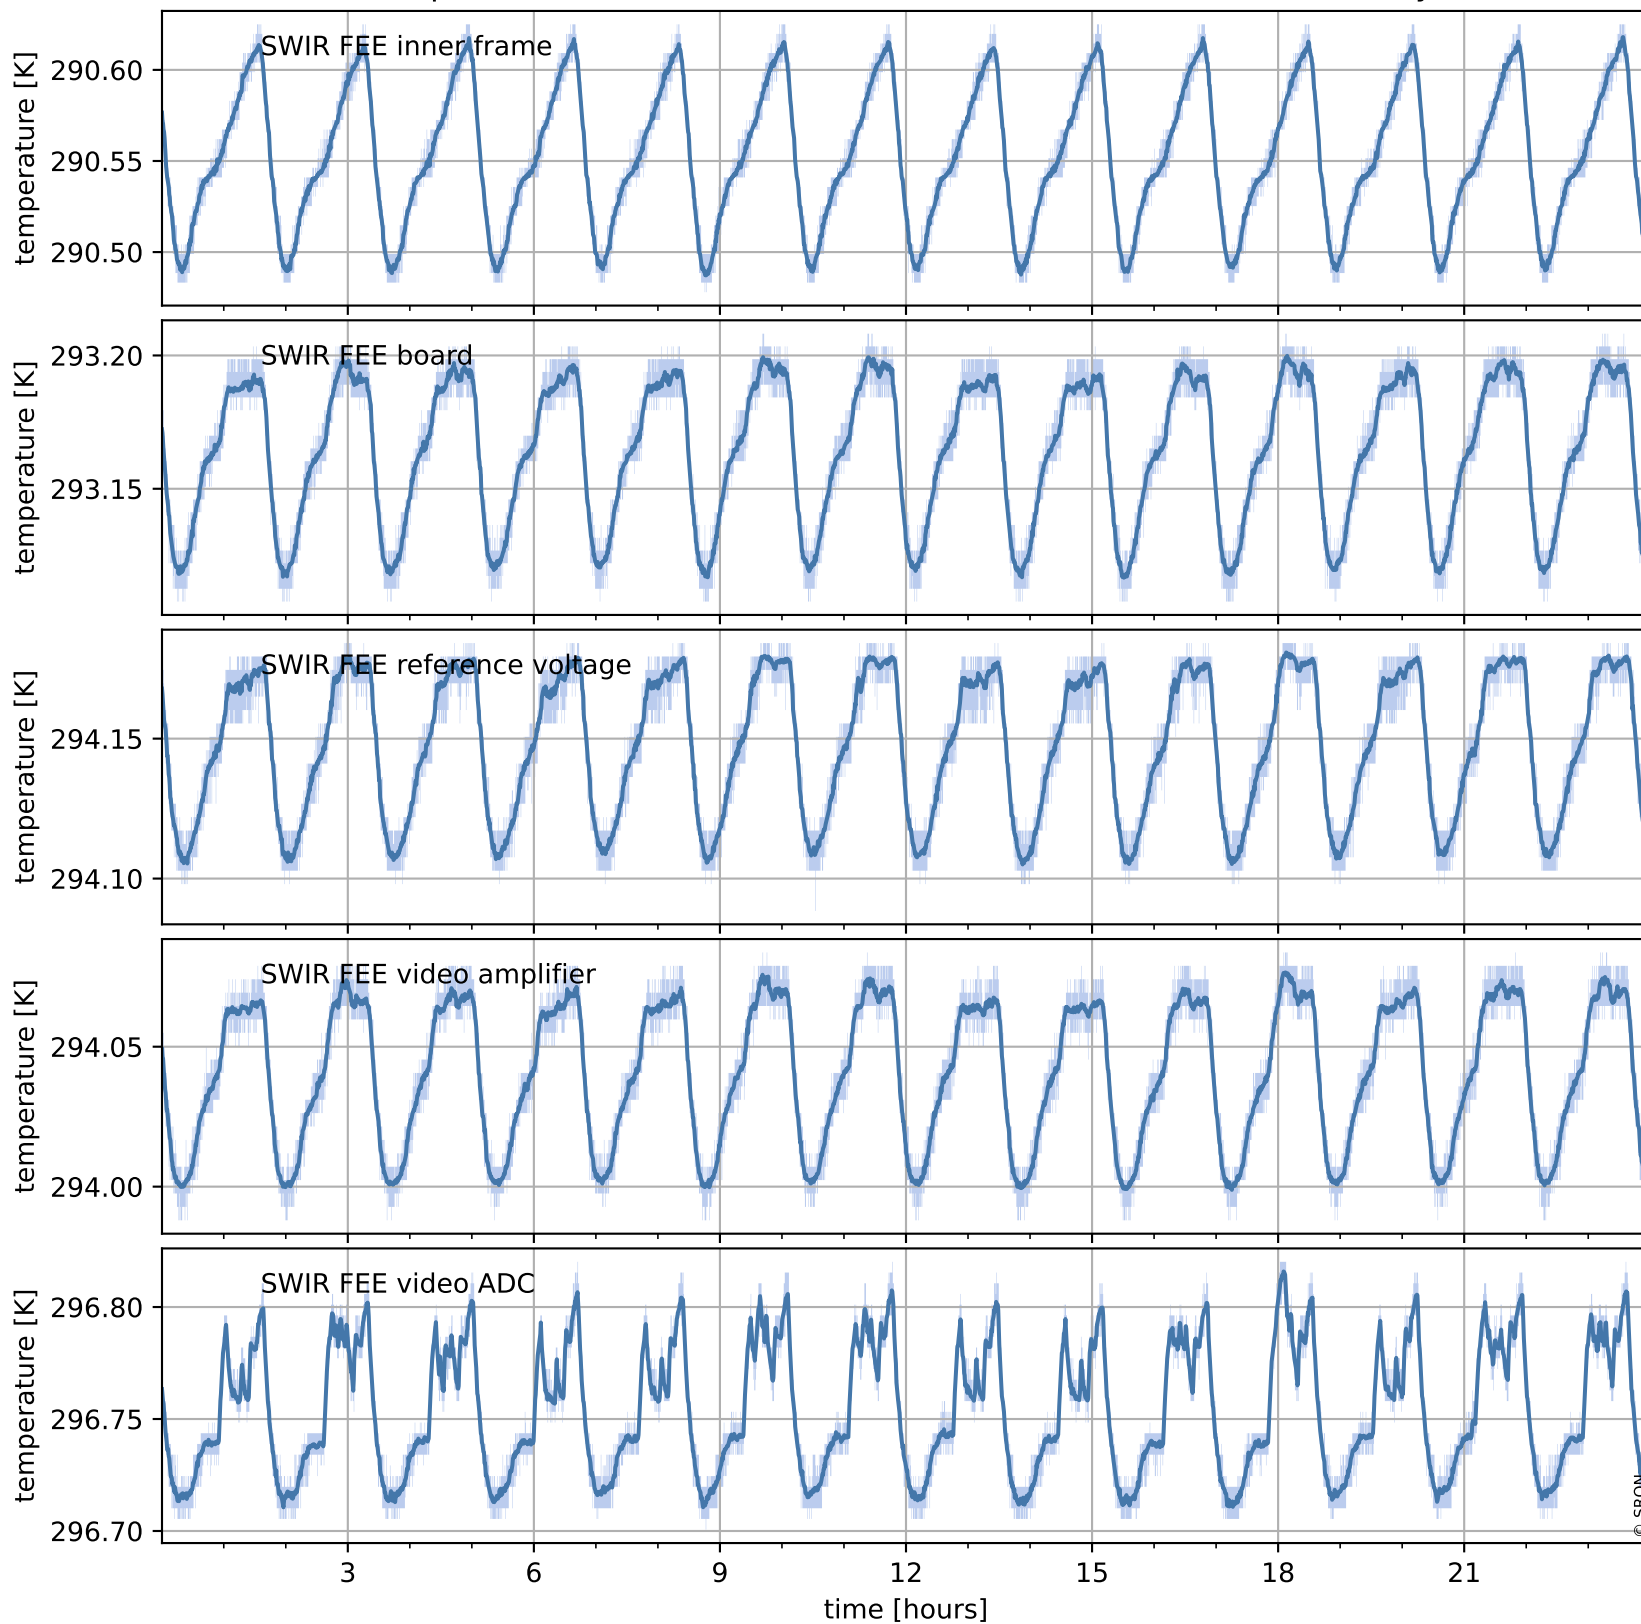

Tropomi SWIR housekeeping data

orbits : [28427, 28440]
coverage : 2023-04-09 / 2023-04-10
created : 2023-08-21T09:39:42

Temperature of sensors relevant for SWIR (one day)

Tropomi SWIR housekeeping data

orbits : [27956, 28440]
coverage : 2023-03-06 / 2023-04-10
created : 2023-08-21T09:39:42

Temperature of sensors relevant for SWIR (last month)

Tropomi SWIR housekeeping data

orbits : [28427, 28440]
coverage : 2023-04-09 / 2023-04-10
created : 2023-08-21T09:39:43

Current and duty cycle of 3 heaters relevant for SWIR (one day)

Tropomi SWIR housekeeping data

orbits : [27956, 28440]
coverage : 2023-03-06 / 2023-04-10
created : 2023-08-21T09:39:43

Current and duty cycle of 3 heaters relevant for SWIR (last month)

Tropomi SWIR housekeeping data

orbits : [28427, 28440]
coverage : 2023-04-09 / 2023-04-10
created : 2023-08-21T09:39:43

Temperature of sensors at the SWIR front-end electronics (one day)

Tropomi SWIR housekeeping data

orbits : [27956, 28440]
coverage : 2023-03-06 / 2023-04-10
created : 2023-08-21T09:39:44