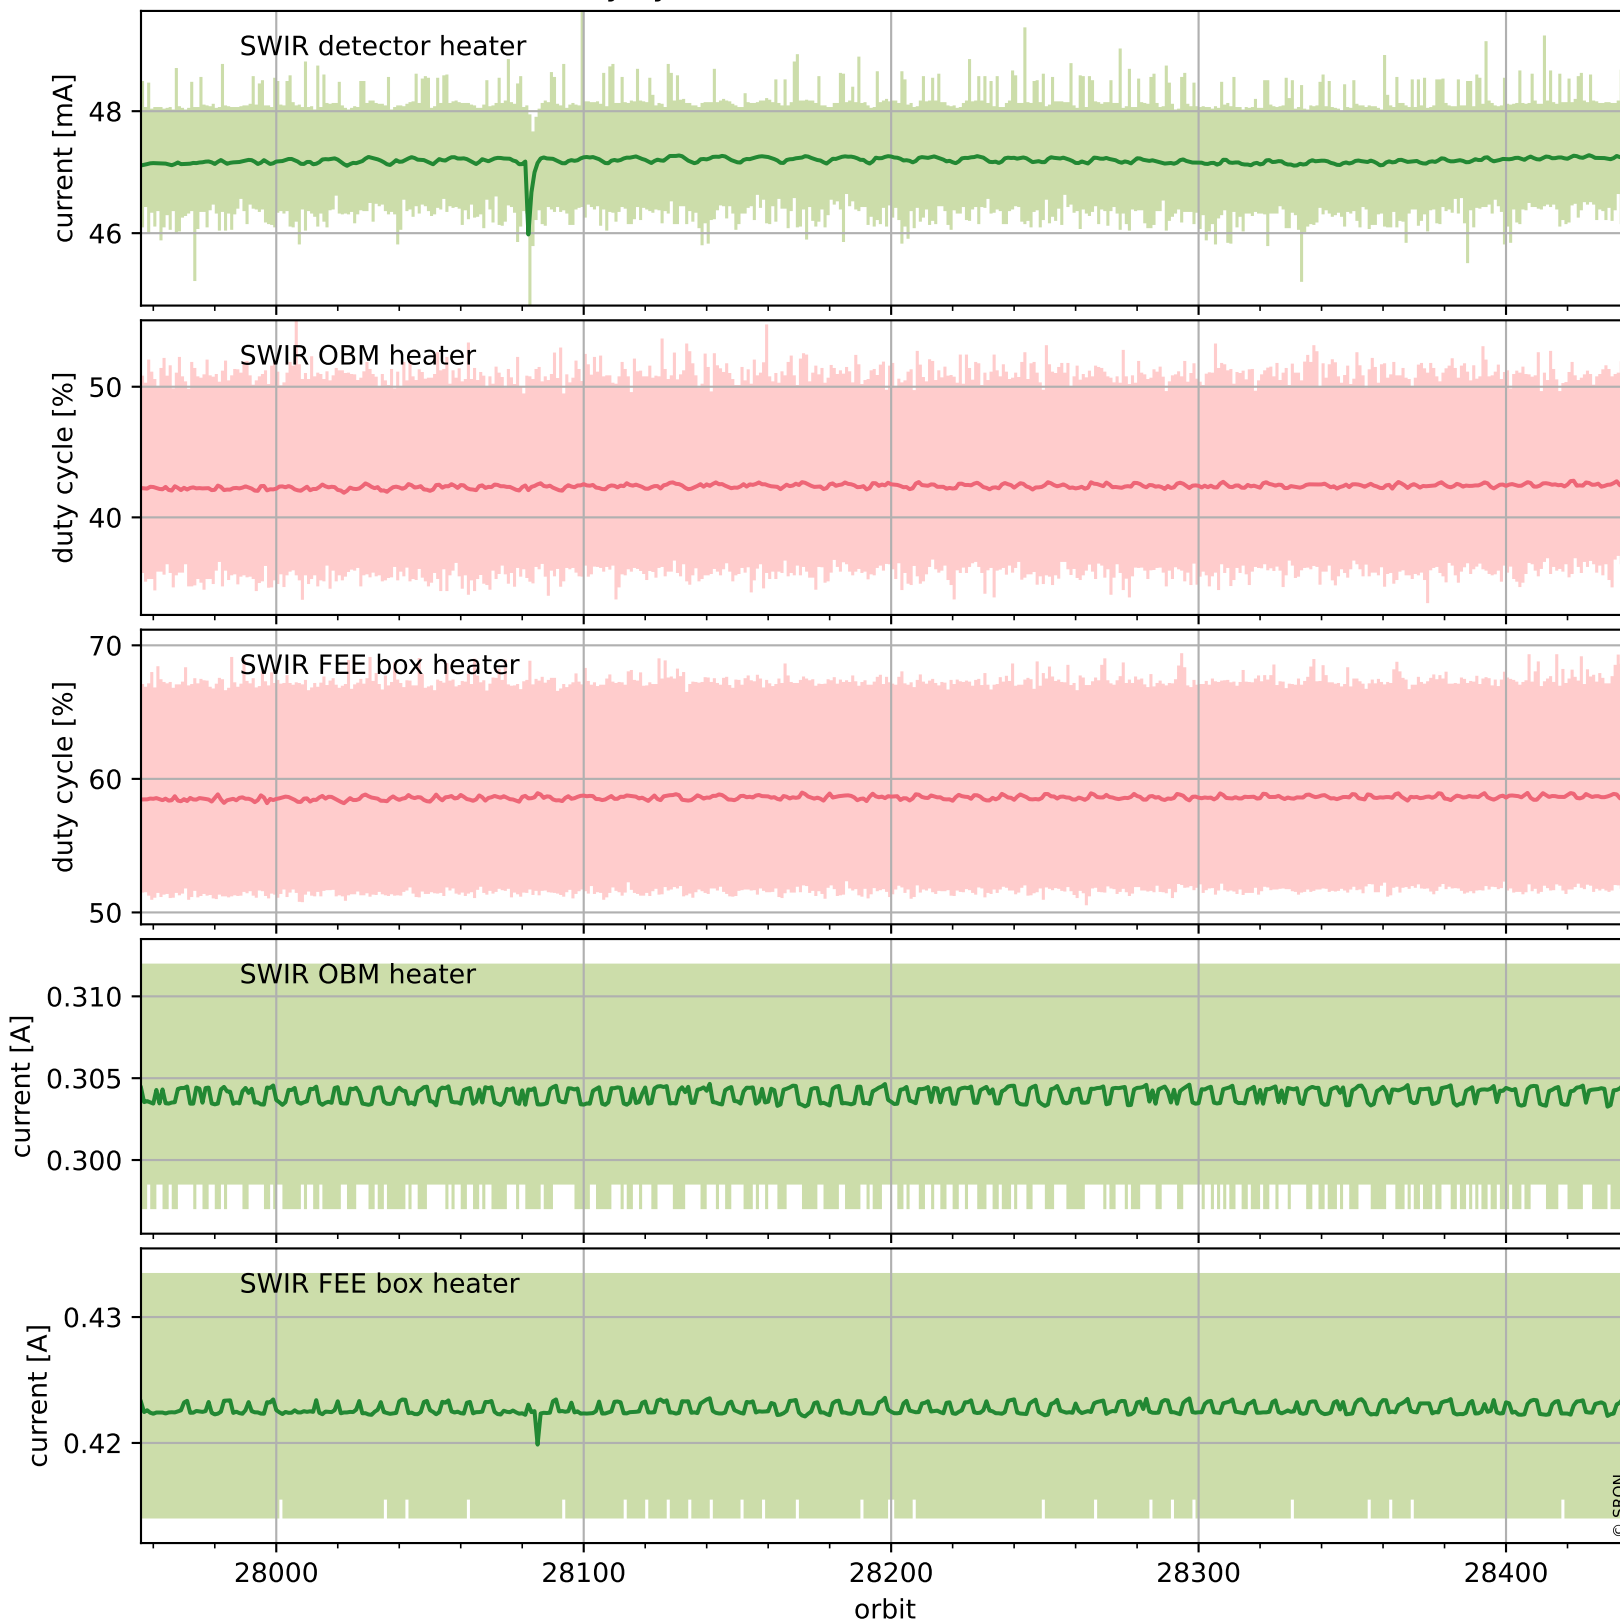

Tropomi SWIR housekeeping data

orbits : [28427, 28440]
coverage : 2023-04-09 / 2023-04-10
created : 2023-08-21T09:39:42

Temperature of sensors relevant for SWIR (one day)

Tropomi SWIR housekeeping data

orbits : [27956, 28440]
coverage : 2023-03-06 / 2023-04-10
created : 2023-08-21T09:39:42

Temperature of sensors relevant for SWIR (last month)

Tropomi SWIR housekeeping data

orbits : [28427, 28440]
coverage : 2023-04-09 / 2023-04-10
created : 2023-08-21T09:39:43

Current and duty cycle of 3 heaters relevant for SWIR (one day)

Tropomi SWIR housekeeping data

orbits : [27956, 28440]
coverage : 2023-03-06 / 2023-04-10
created : 2023-08-21T09:39:43

Current and duty cycle of 3 heaters relevant for SWIR (last month)

Tropomi SWIR housekeeping data

orbits : [28427, 28440]
coverage : 2023-04-09 / 2023-04-10
created : 2023-08-21T09:39:43

Temperature of sensors at the SWIR front-end electronics (one day)

Tropomi SWIR housekeeping data

orbits : [27956, 28440]
coverage : 2023-03-06 / 2023-04-10
created : 2023-08-21T09:39:44