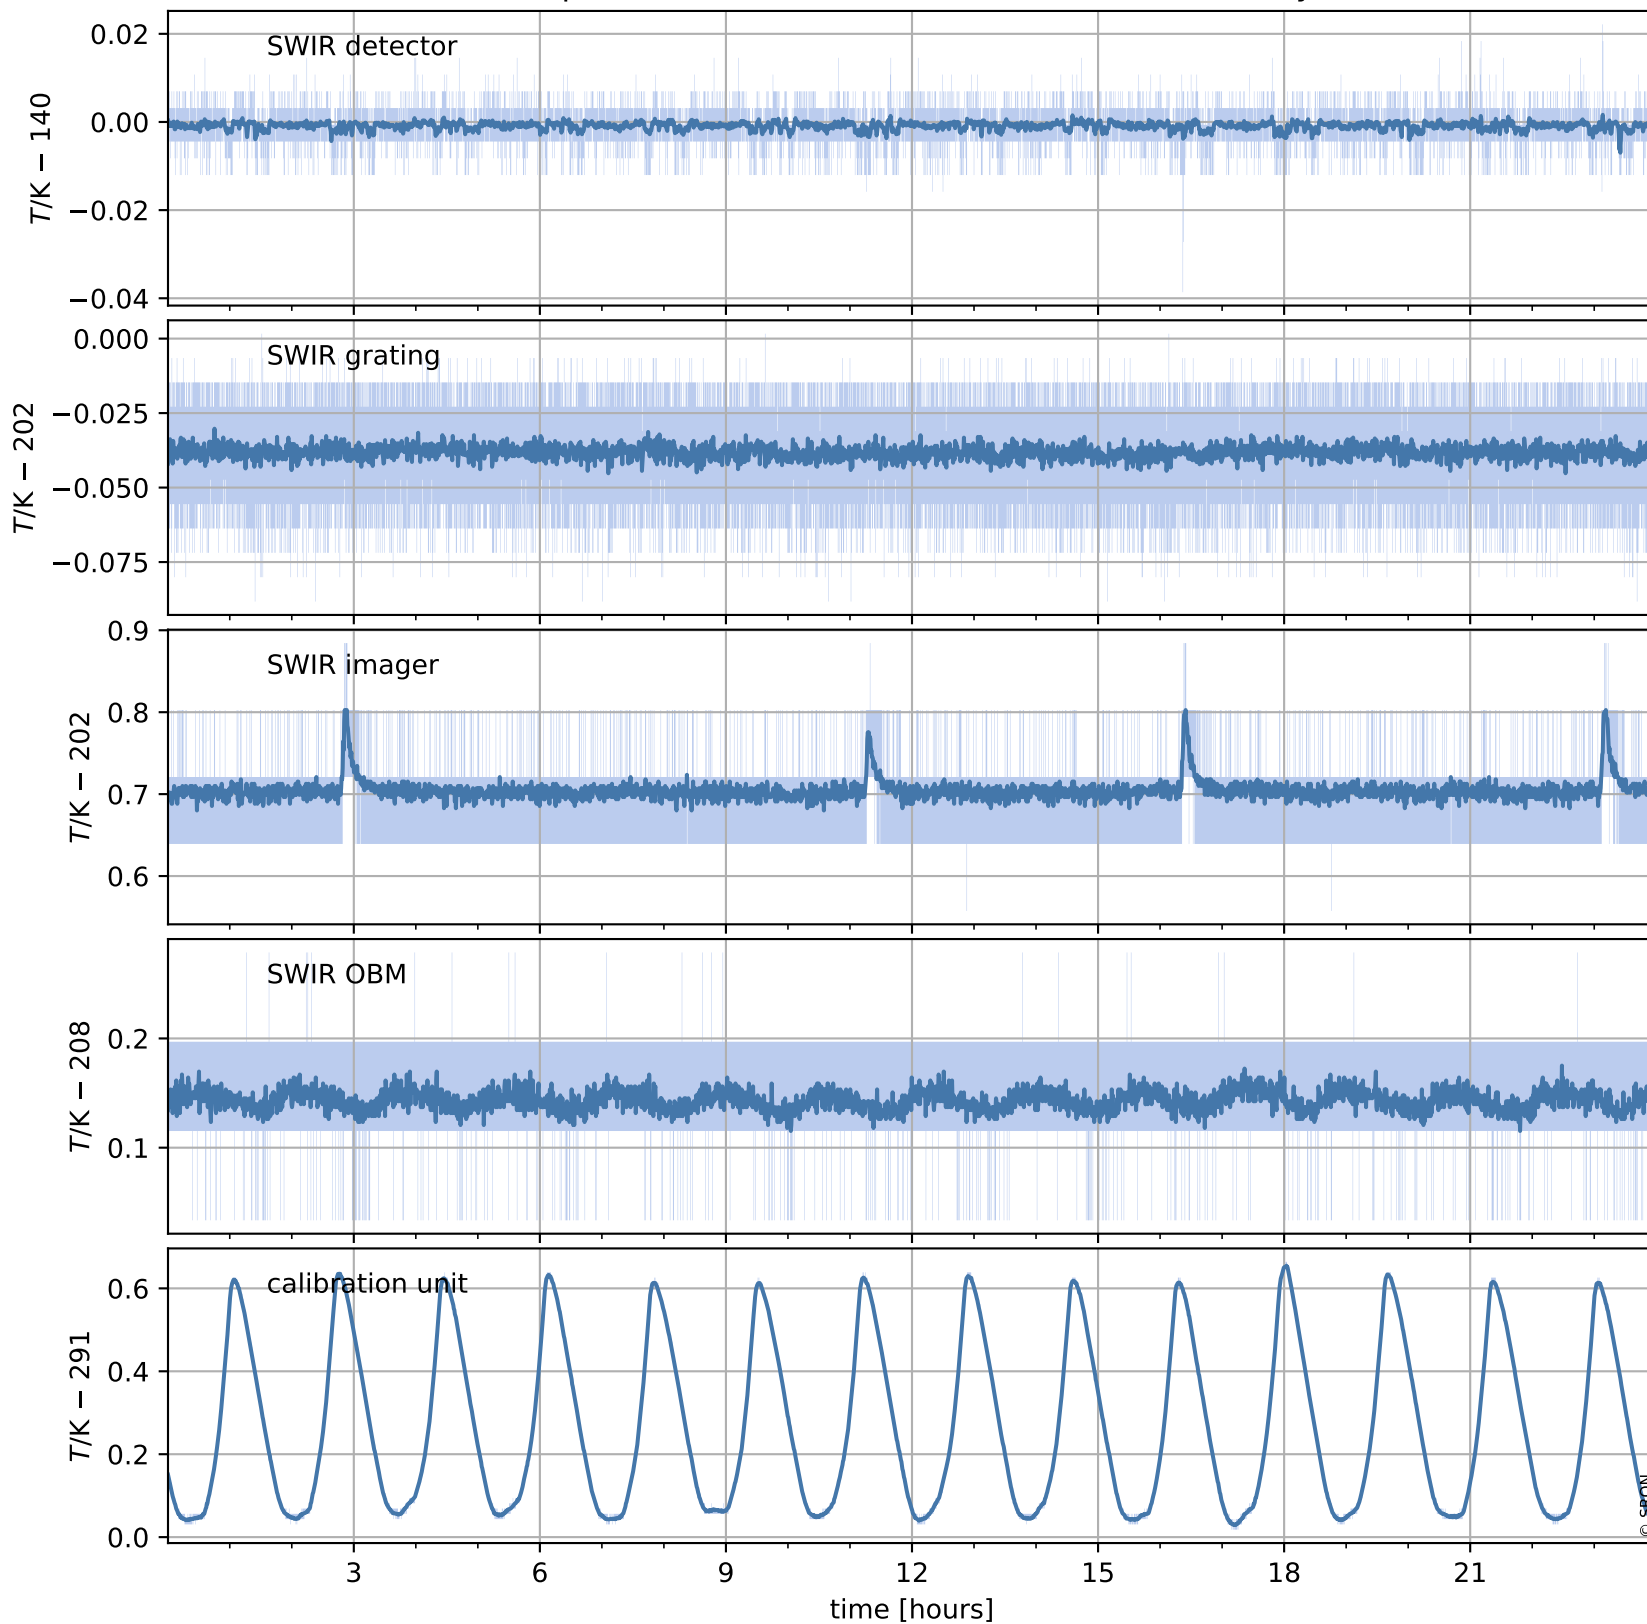

Tropomi SWIR housekeeping data

orbits : [28427, 28440]
coverage : 2023-04-09 / 2023-04-10
created : 2023-08-21T09:39:42

Temperature of sensors relevant for SWIR (one day)

Tropomi SWIR housekeeping data

orbits : [27956, 28440]
coverage : 2023-03-06 / 2023-04-10
created : 2023-08-21T09:39:42

Temperature of sensors relevant for SWIR (last month)

Tropomi SWIR housekeeping data

orbits : [28427, 28440]
coverage : 2023-04-09 / 2023-04-10
created : 2023-08-21T09:39:43

Current and duty cycle of 3 heaters relevant for SWIR (one day)

Tropomi SWIR housekeeping data

orbits : [27956, 28440]
coverage : 2023-03-06 / 2023-04-10
created : 2023-08-21T09:39:43

Current and duty cycle of 3 heaters relevant for SWIR (last month)

Tropomi SWIR housekeeping data