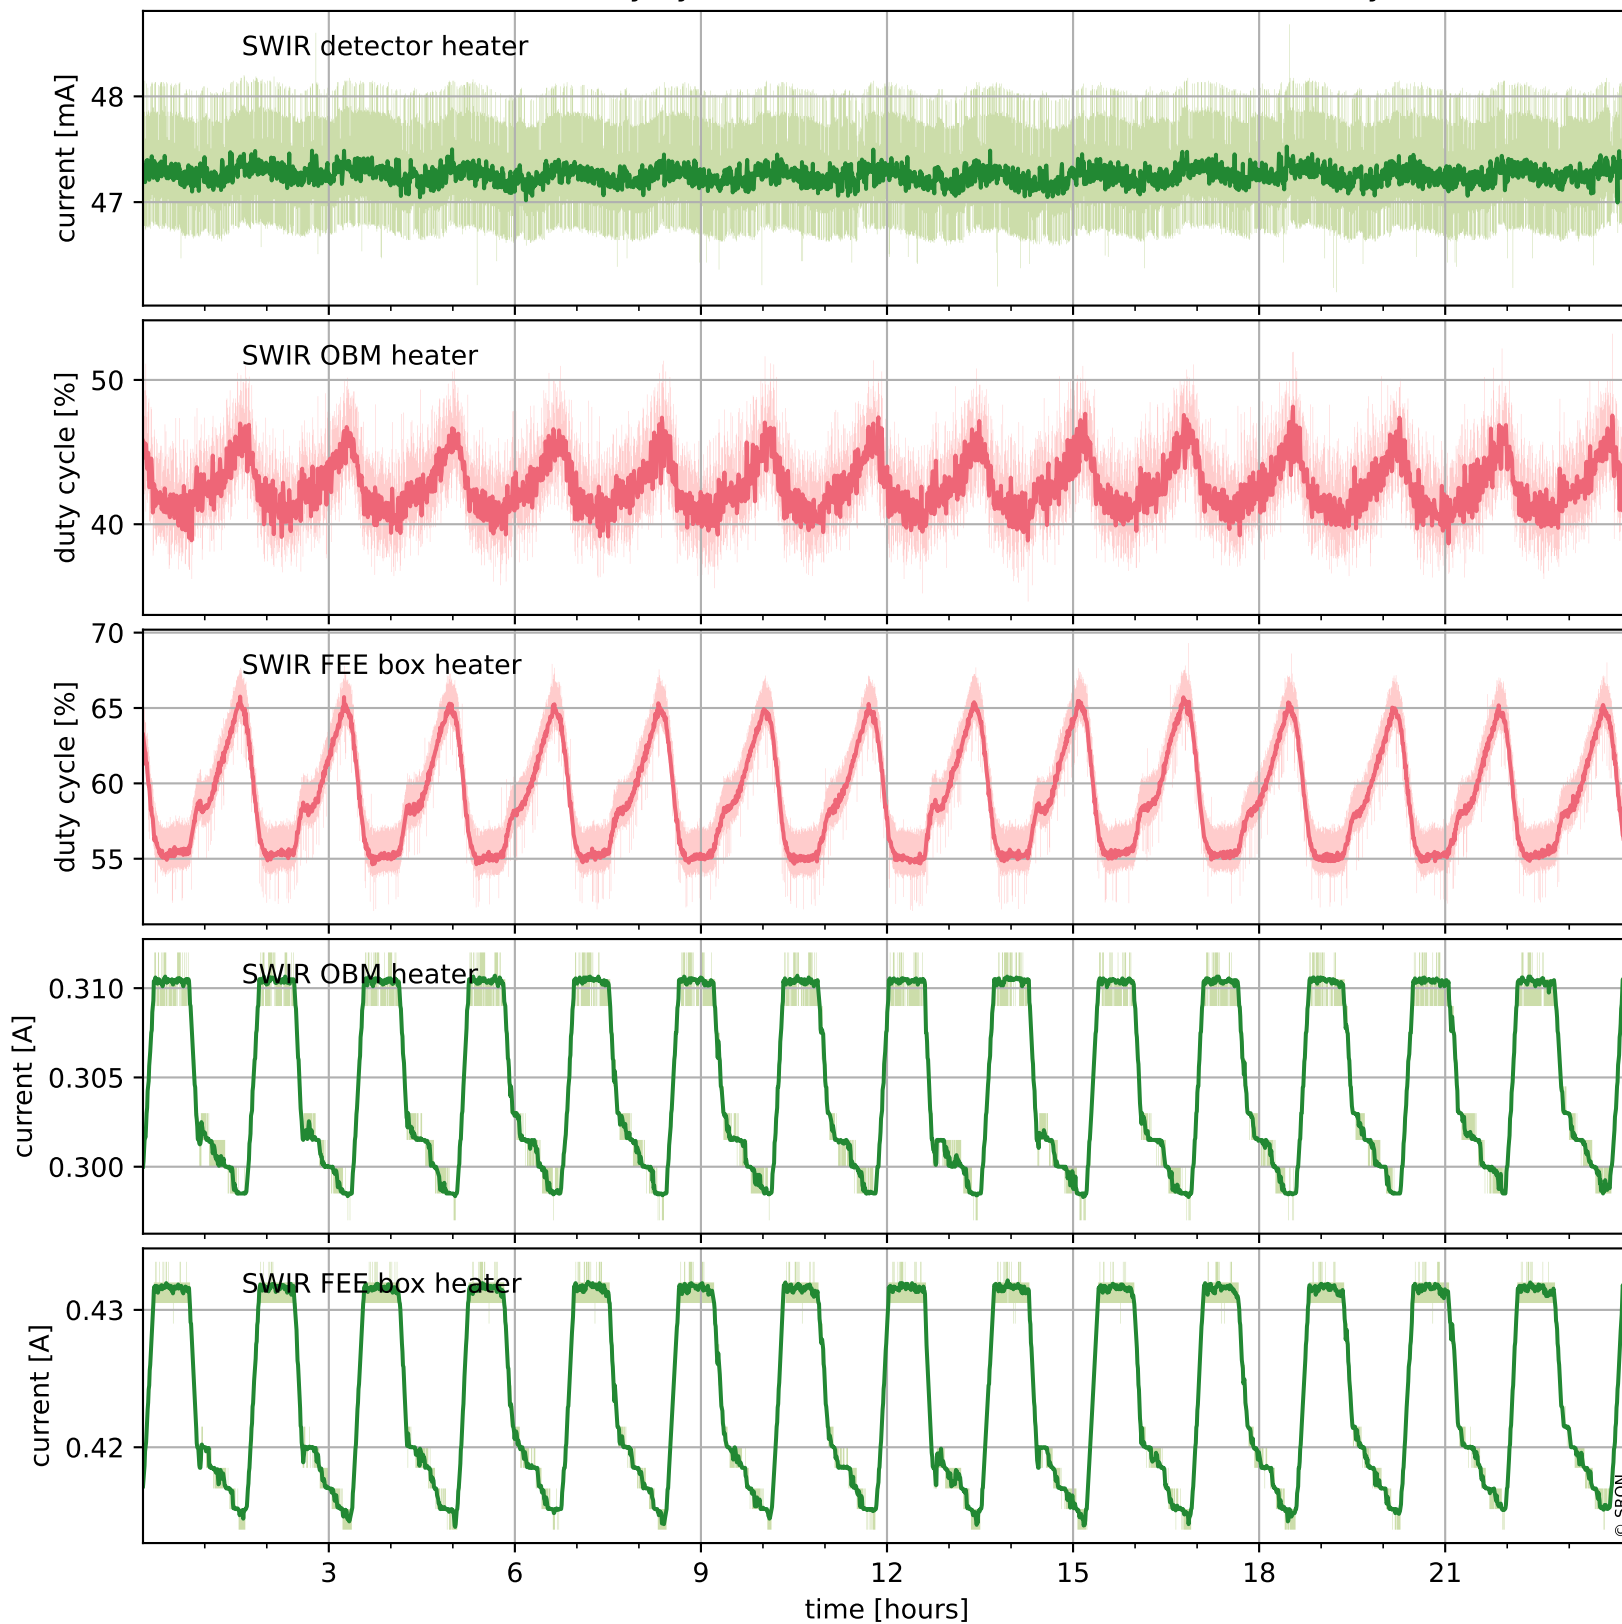

Tropomi SWIR housekeeping data

orbits : [28427, 28440]
coverage : 2023-04-09 / 2023-04-10
created : 2023-08-21T09:39:42

Temperature of sensors relevant for SWIR (one day)

Tropomi SWIR housekeeping data

orbits : [27956, 28440]
coverage : 2023-03-06 / 2023-04-10
created : 2023-08-21T09:39:42

Temperature of sensors relevant for SWIR (last month)

Tropomi SWIR housekeeping data

orbits : [28427, 28440]
coverage : 2023-04-09 / 2023-04-10
created : 2023-08-21T09:39:43

Current and duty cycle of 3 heaters relevant for SWIR (one day)

Tropomi SWIR housekeeping data

orbits : [27956, 28440]
coverage : 2023-03-06 / 2023-04-10
created : 2023-08-21T09:39:43

Current and duty cycle of 3 heaters relevant for SWIR (last month)

Tropomi SWIR housekeeping data

orbits : [28427, 28440]
coverage : 2023-04-09 / 2023-04-10
created : 2023-08-21T09:39:43

Temperature of sensors at the SWIR front-end electronics (one day)

Tropomi SWIR housekeeping data

orbits : [27956, 28440]
coverage : 2023-03-06 / 2023-04-10
created : 2023-08-21T09:39:44