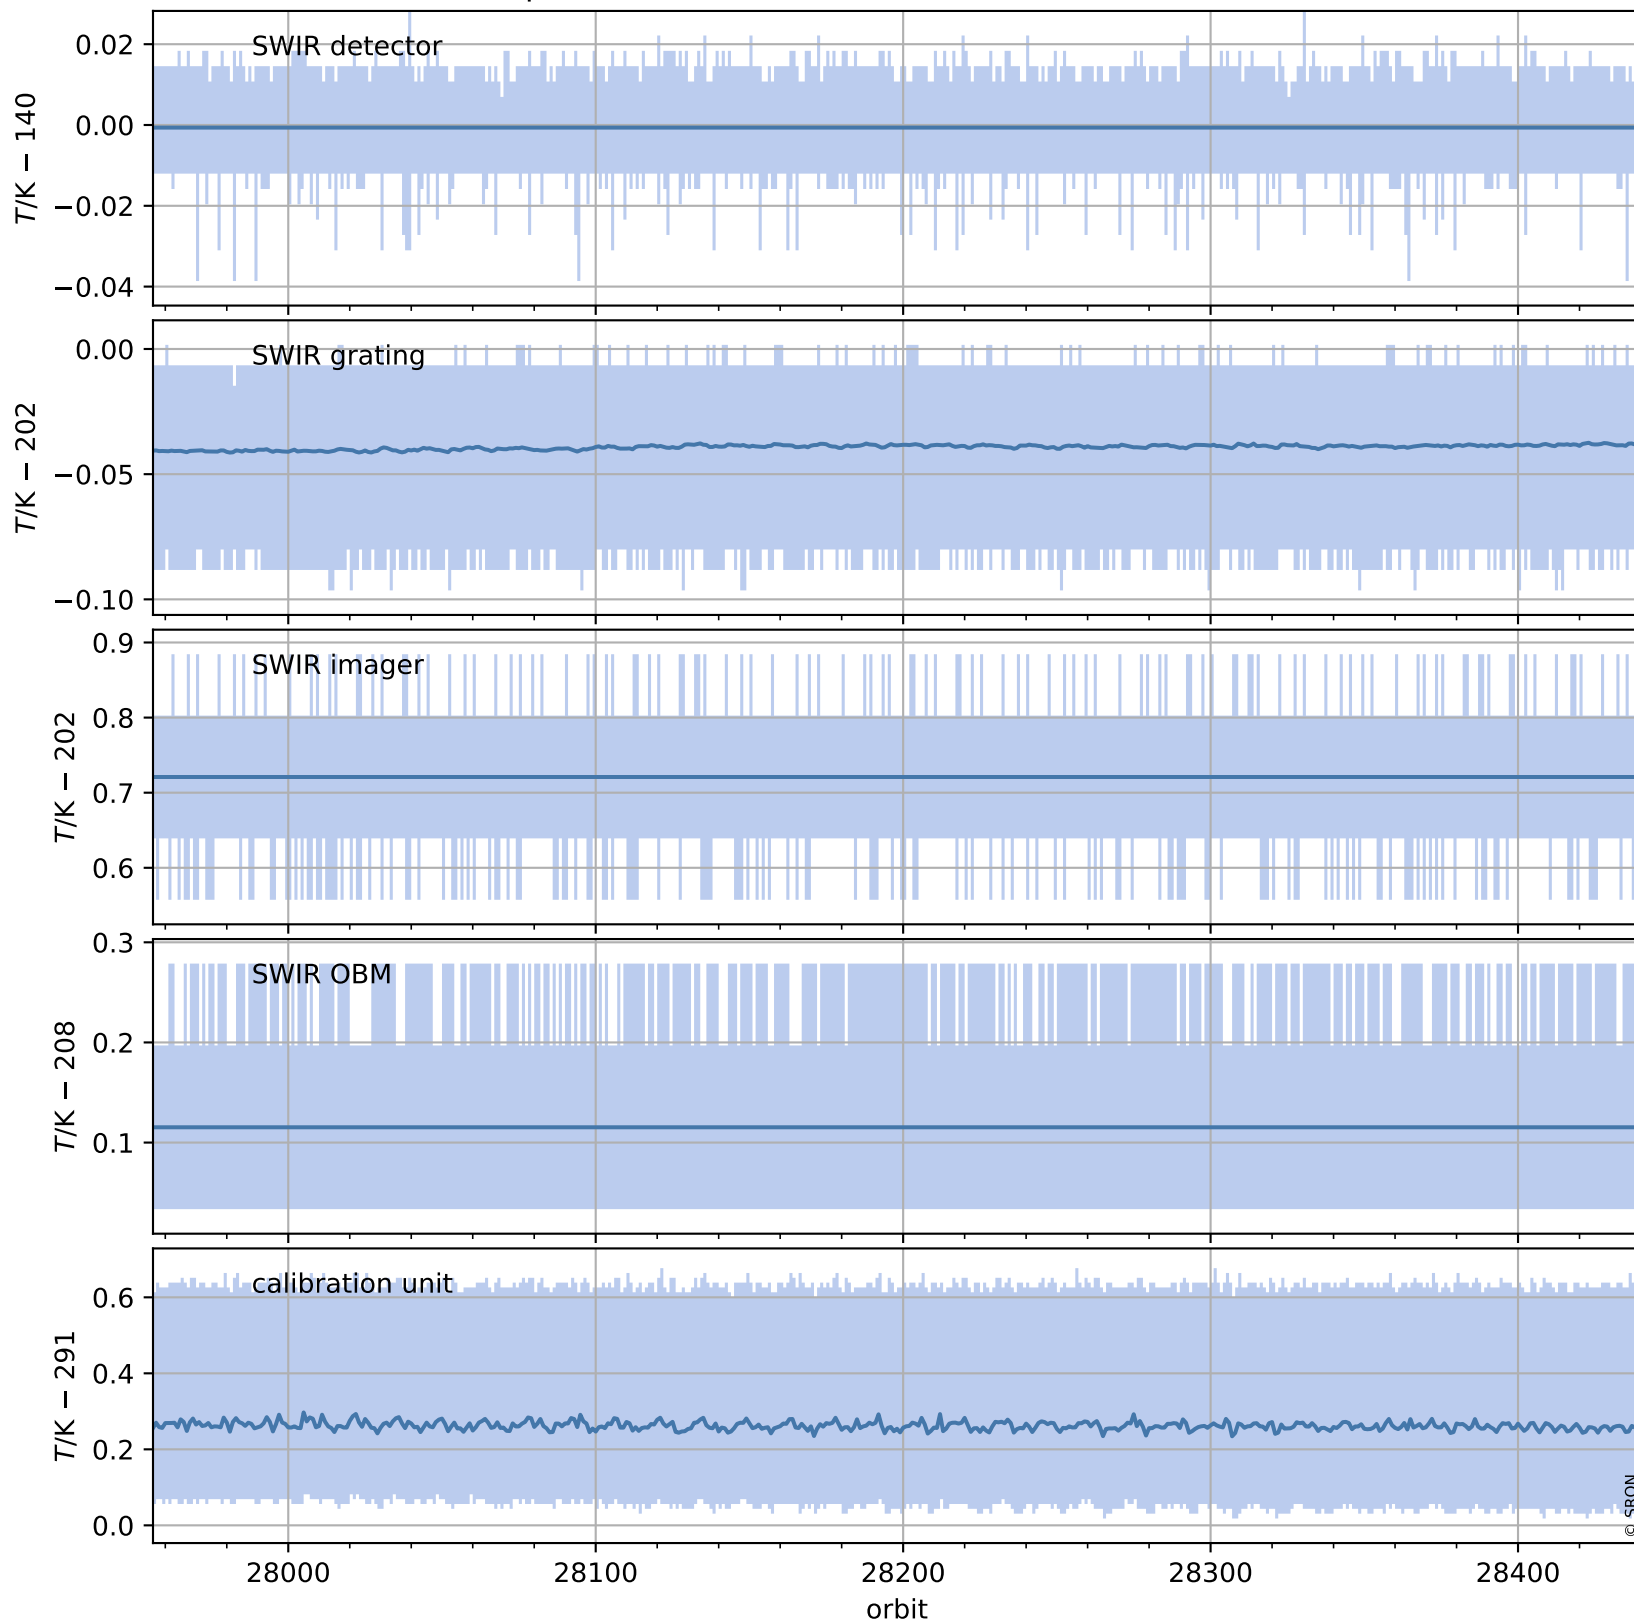

Tropomi SWIR housekeeping data

orbits : [28427, 28440]
coverage : 2023-04-09 / 2023-04-10
created : 2023-08-21T09:39:42

Temperature of sensors relevant for SWIR (one day)

Tropomi SWIR housekeeping data

orbits : [27956, 28440]
coverage : 2023-03-06 / 2023-04-10
created : 2023-08-21T09:39:42

Temperature of sensors relevant for SWIR (last month)

Tropomi SWIR housekeeping data

orbits : [28427, 28440]
coverage : 2023-04-09 / 2023-04-10
created : 2023-08-21T09:39:43

Current and duty cycle of 3 heaters relevant for SWIR (one day)

Tropomi SWIR housekeeping data

orbits : [27956, 28440]
coverage : 2023-03-06 / 2023-04-10
created : 2023-08-21T09:39:43

Current and duty cycle of 3 heaters relevant for SWIR (last month)

Tropomi SWIR housekeeping data

orbits : [28427, 28440]
coverage : 2023-04-09 / 2023-04-10
created : 2023-08-21T09:39:43

Temperature of sensors at the SWIR front-end electronics (one day)

Tropomi SWIR housekeeping data

orbits : [27956, 28440]
coverage : 2023-03-06 / 2023-04-10
created : 2023-08-21T09:39:44