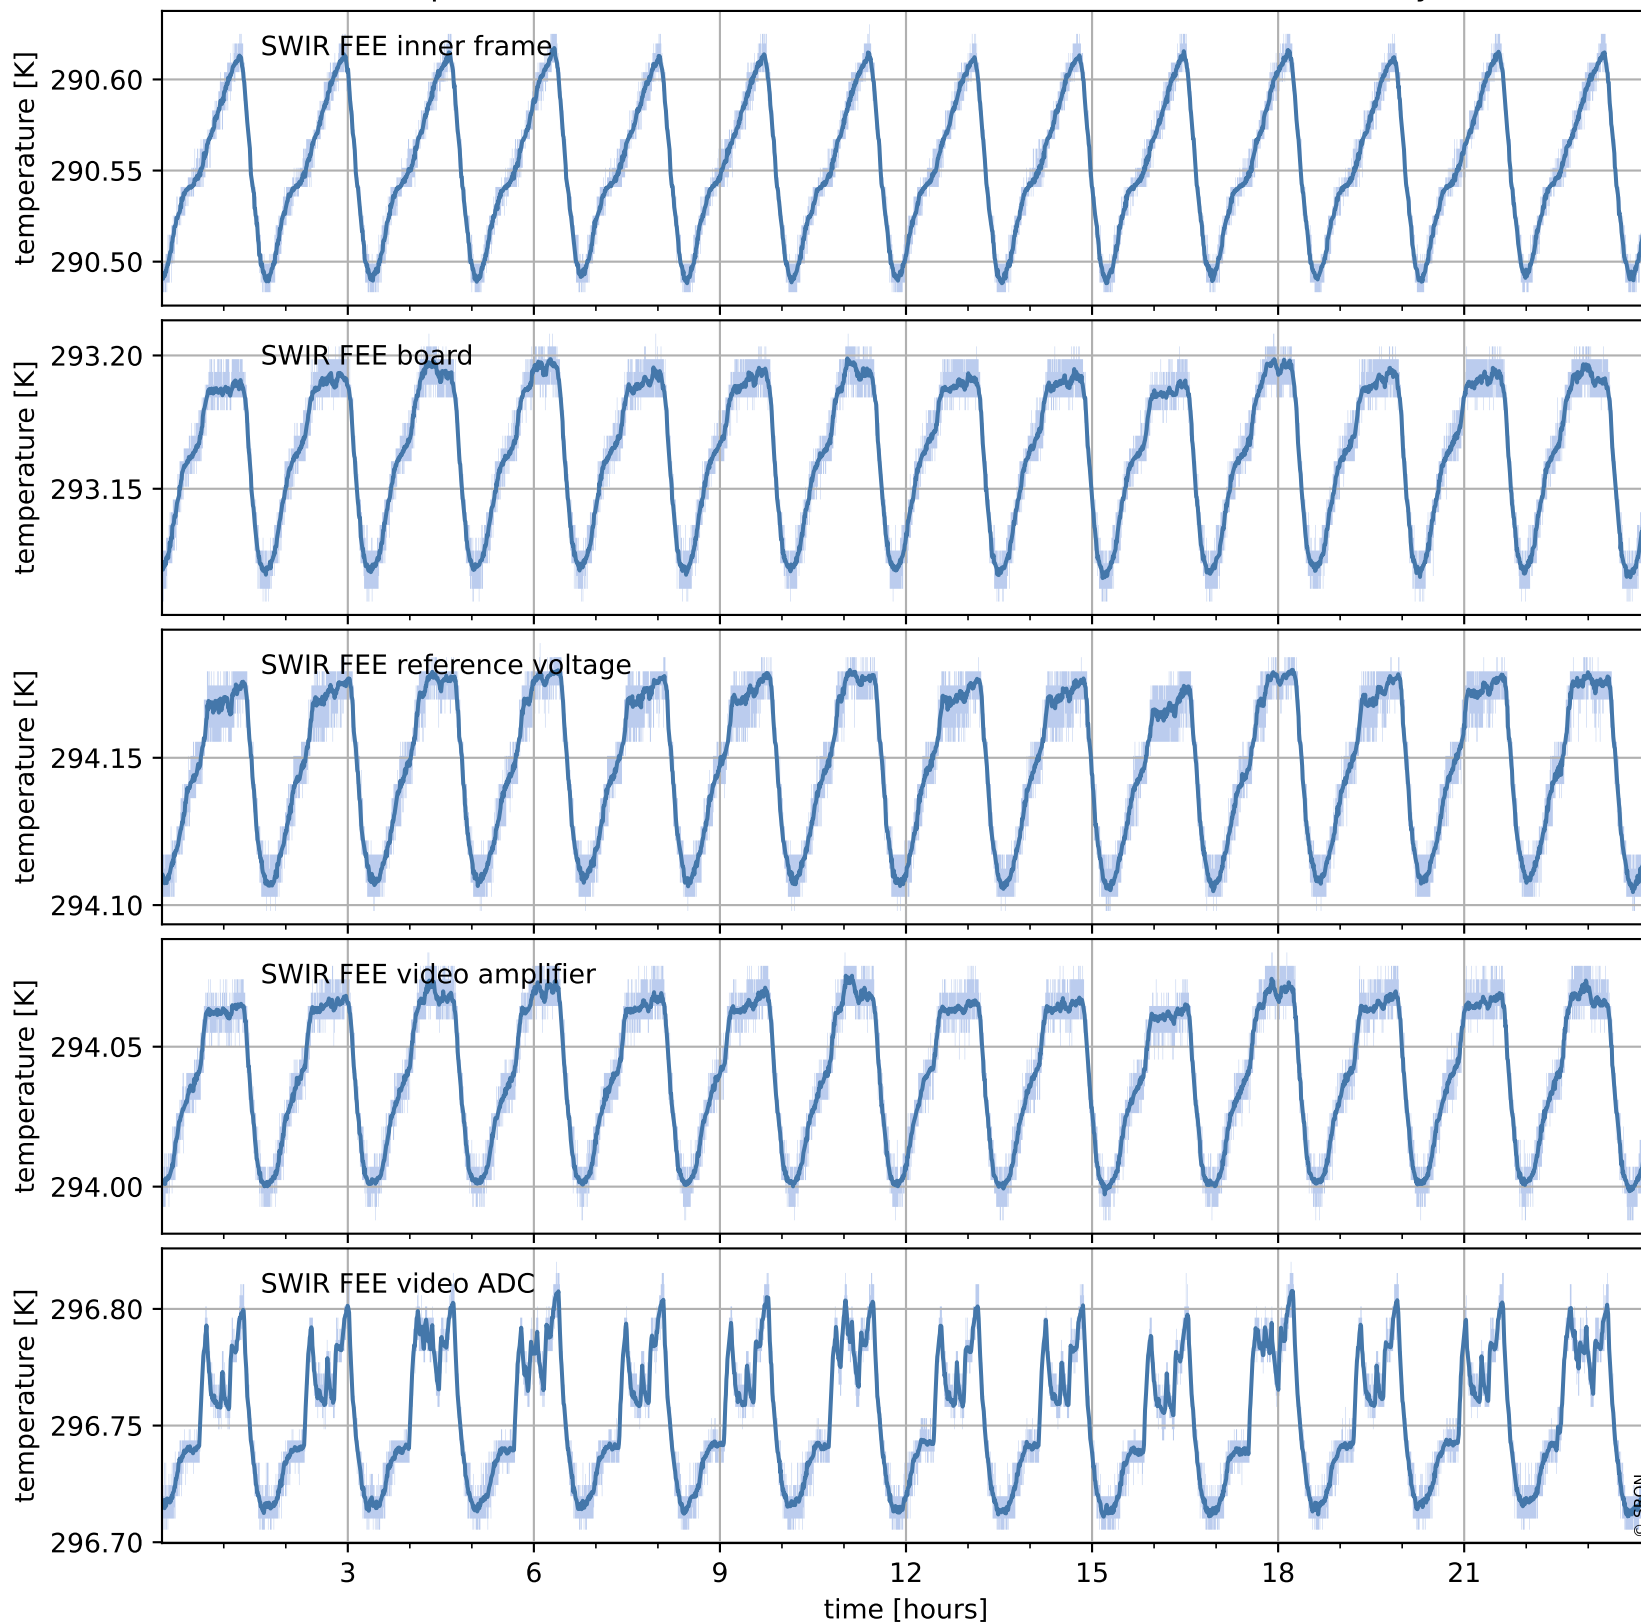

Tropomi SWIR housekeeping data

orbits : [28441, 28454]
coverage : 2023-04-10 / 2023-04-11
created : 2023-08-21T09:39:46

Temperature of sensors at the SWIR front-end electronics (one day)