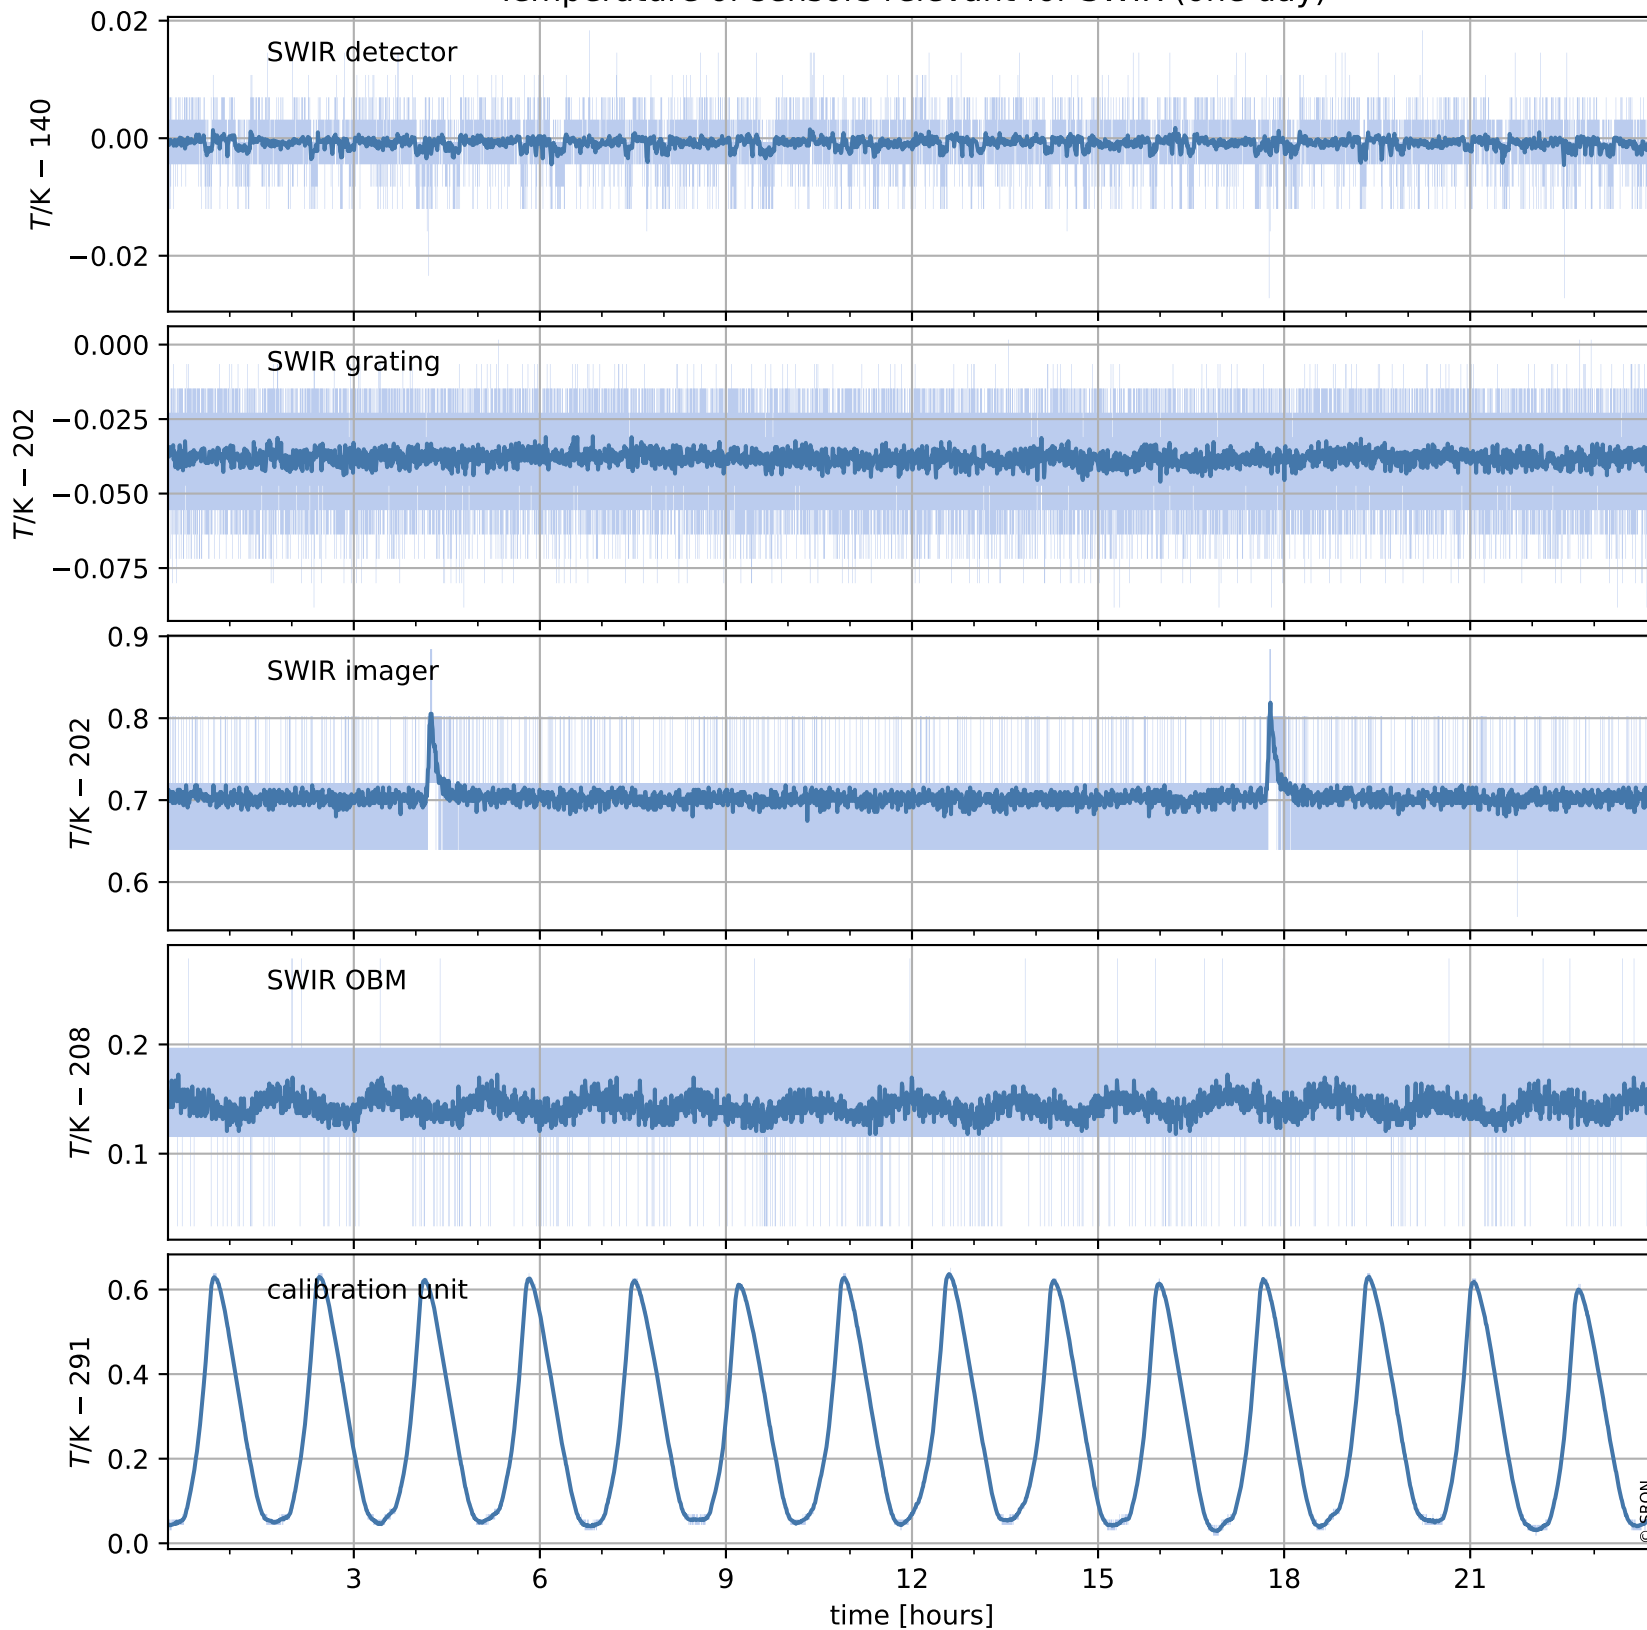

# Tropomi SWIR housekeeping data

orbits : [28441, 28454]  
coverage : 2023-04-10 / 2023-04-11  
created : 2023-08-21T09:39:44

## Temperature of sensors relevant for SWIR (one day)

## Temperature of sensors relevant for SWIR (last month)