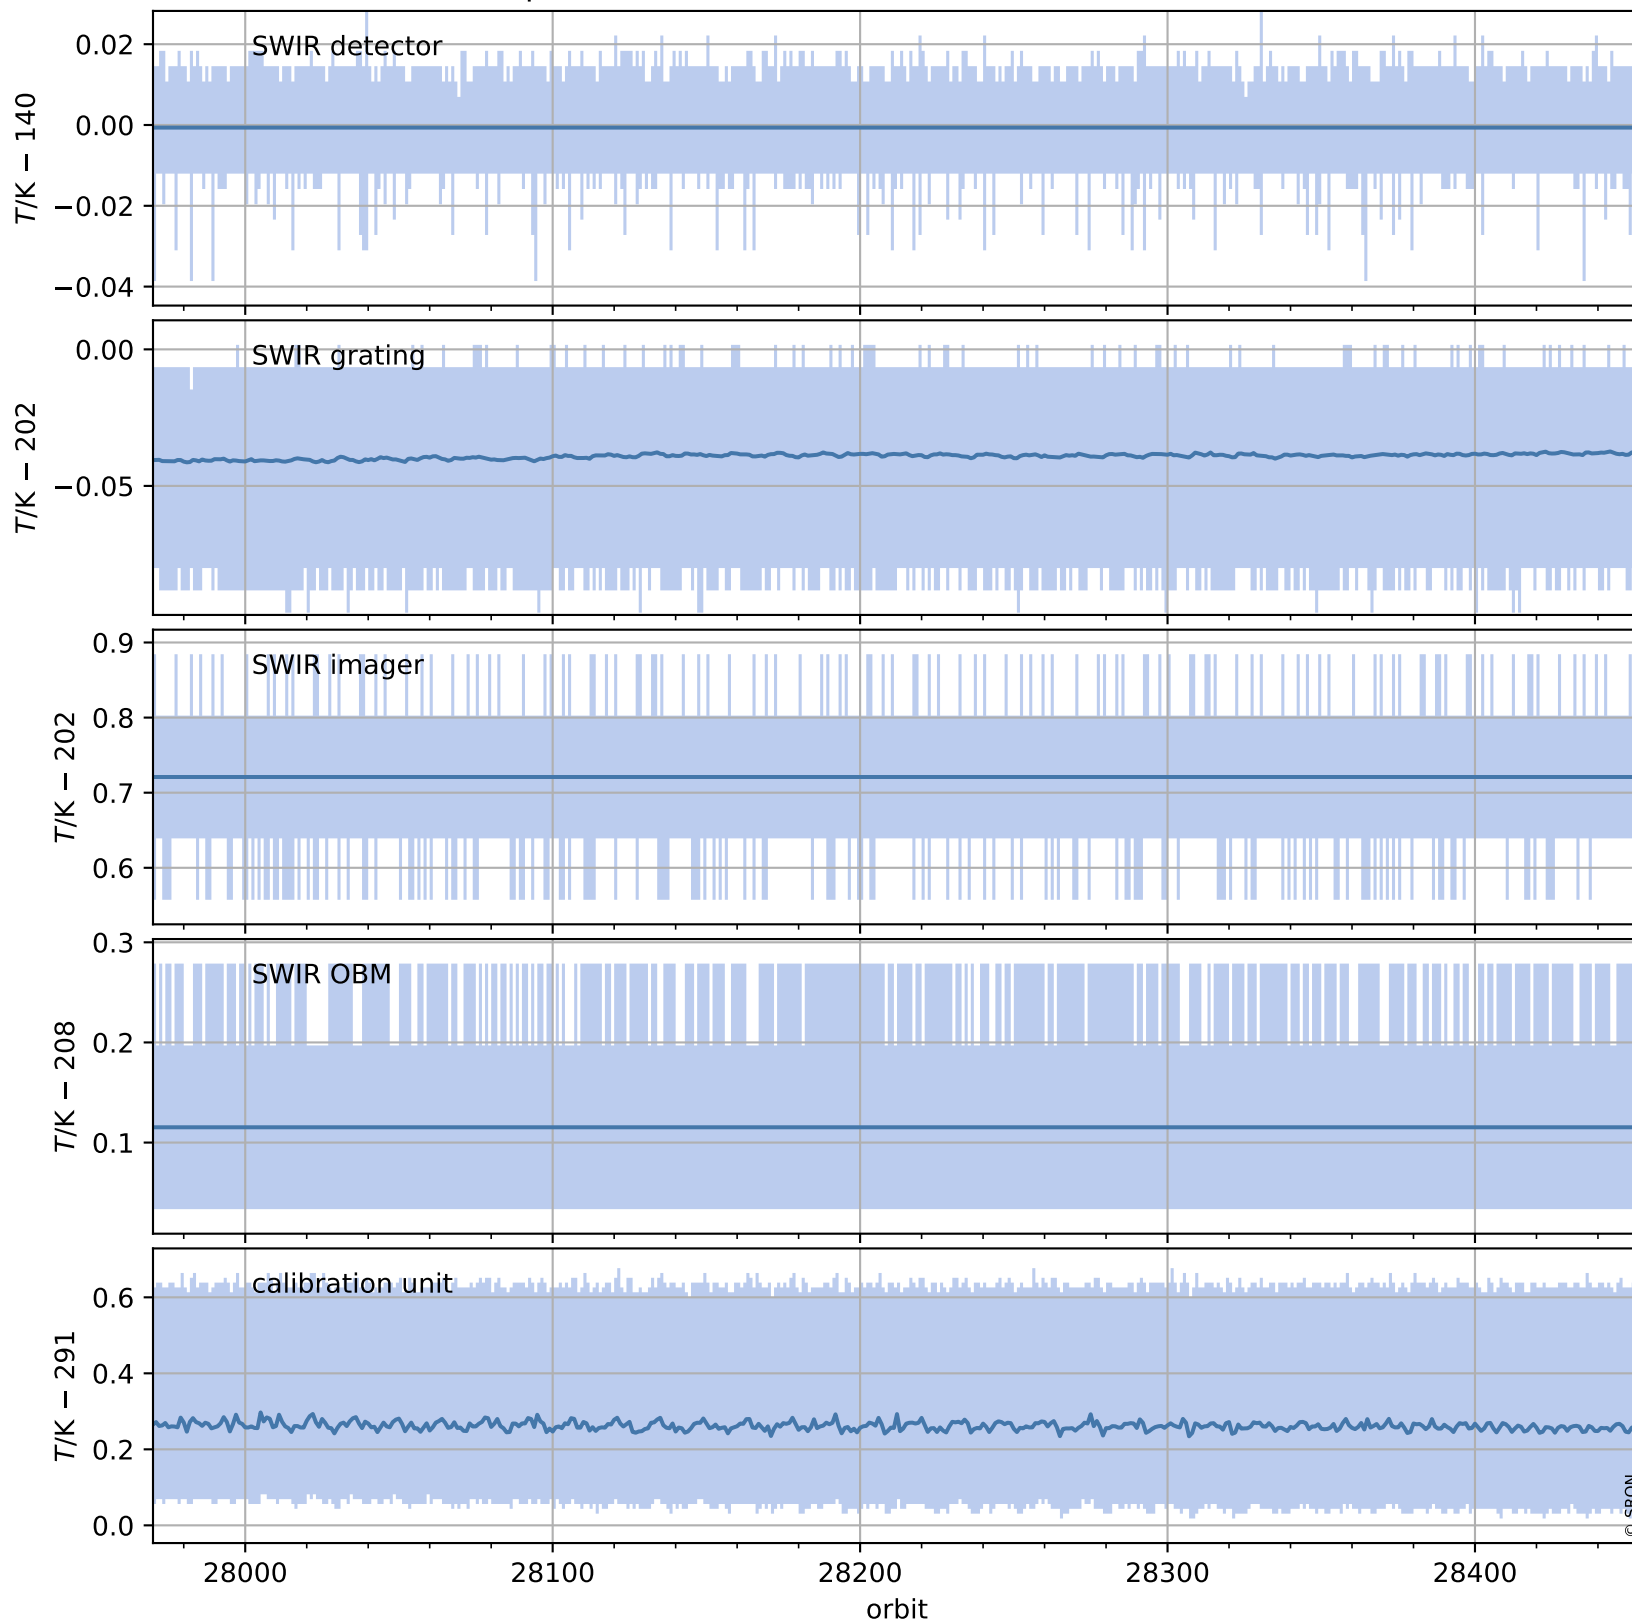

# Tropomi SWIR housekeeping data

orbits : [28441, 28454]  
coverage : 2023-04-10 / 2023-04-11  
created : 2023-08-21T09:39:44

## Temperature of sensors relevant for SWIR (one day)

# Tropomi SWIR housekeeping data

orbits : [27970, 28454]  
coverage : 2023-03-07 / 2023-04-11  
created : 2023-08-21T09:39:45

## Temperature of sensors relevant for SWIR (last month)