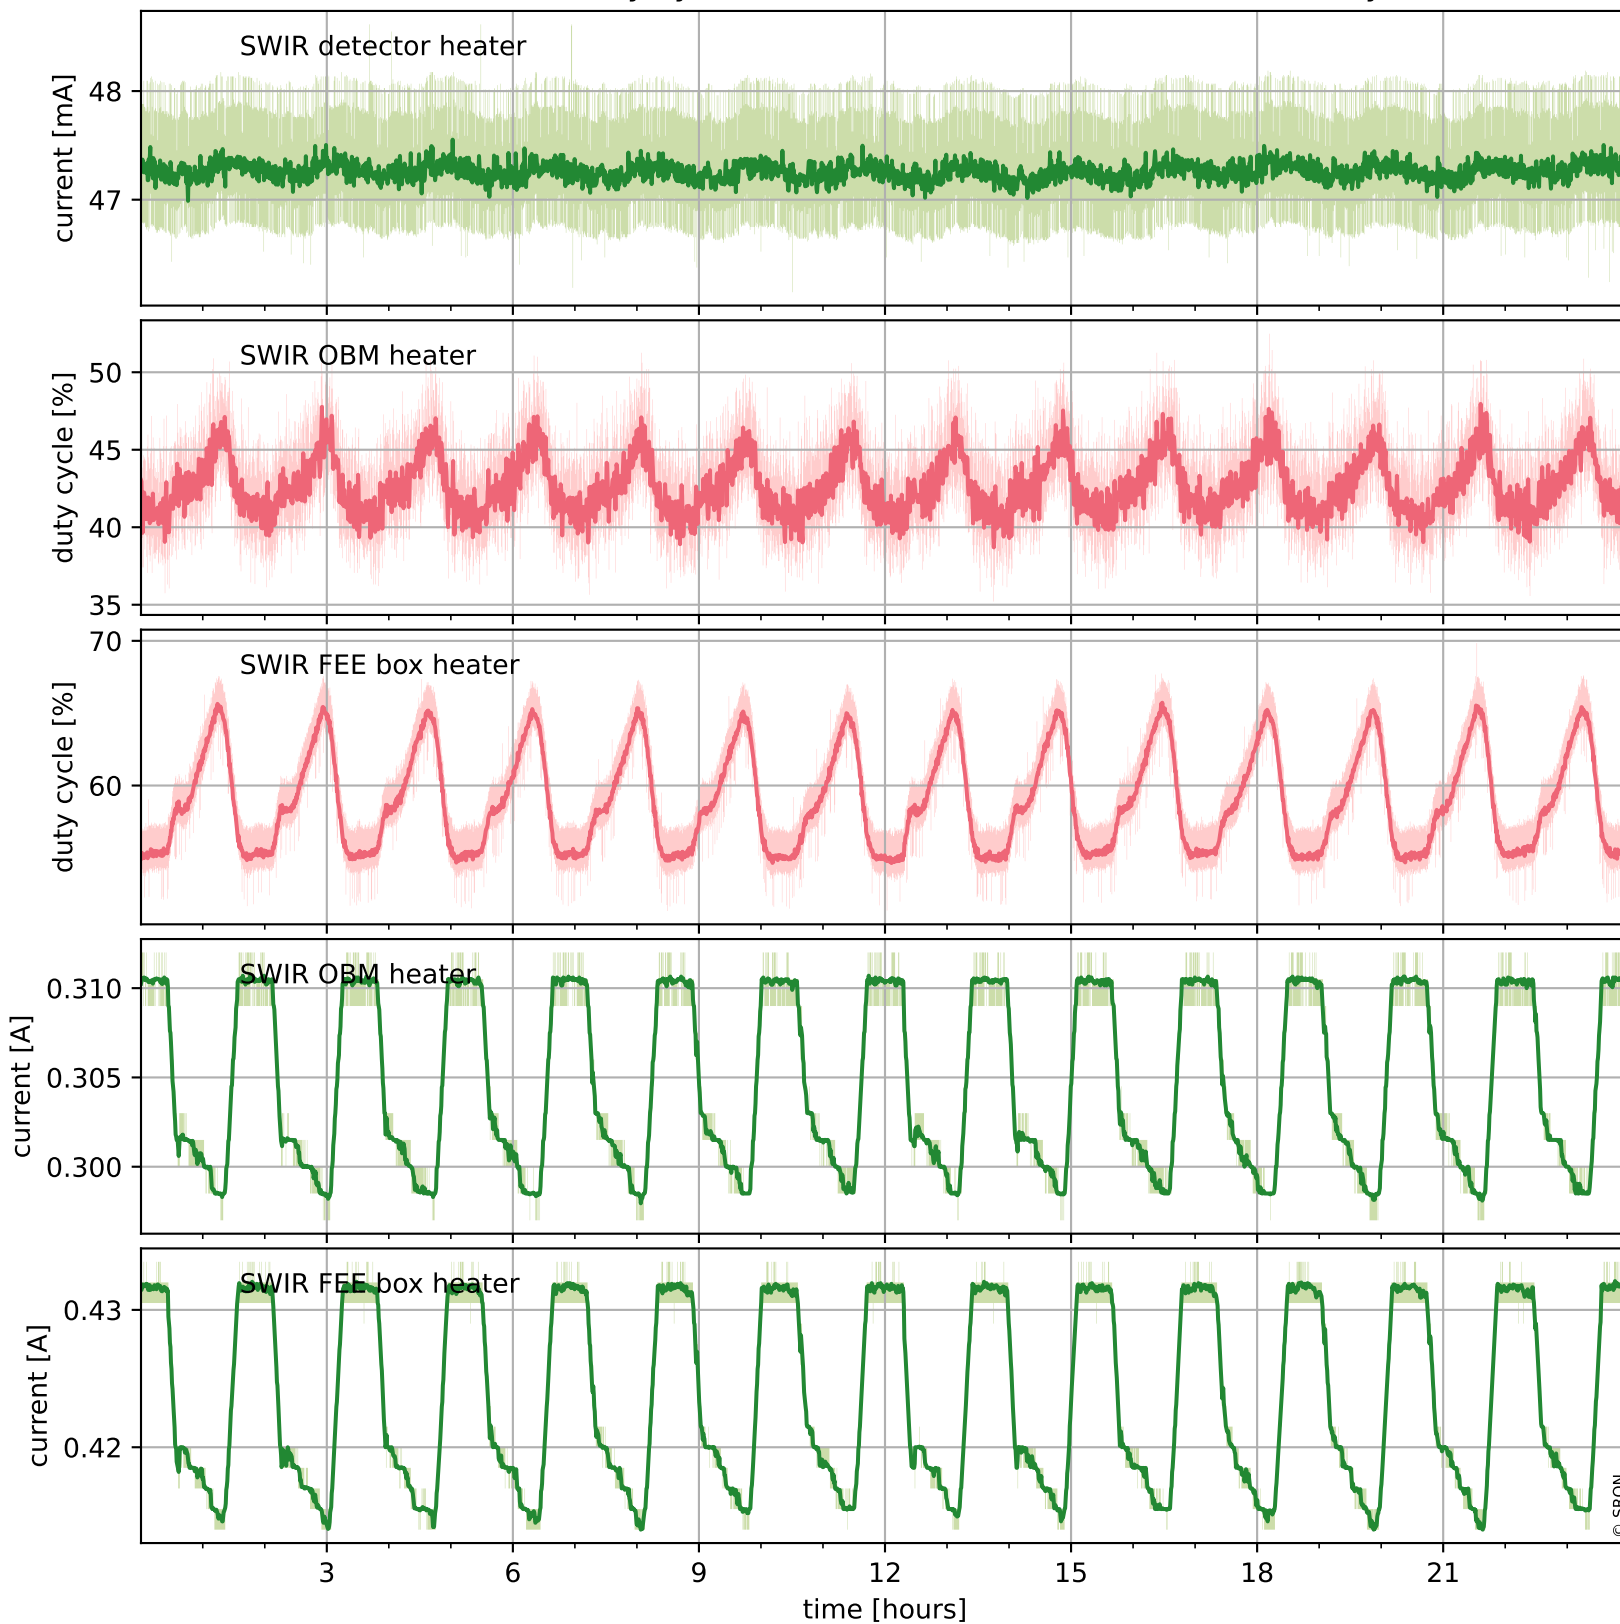

Tropomi SWIR housekeeping data

orbits : [28441, 28454]
coverage : 2023-04-10 / 2023-04-11
created : 2023-08-21T09:39:45

Current and duty cycle of 3 heaters relevant for SWIR (one day)