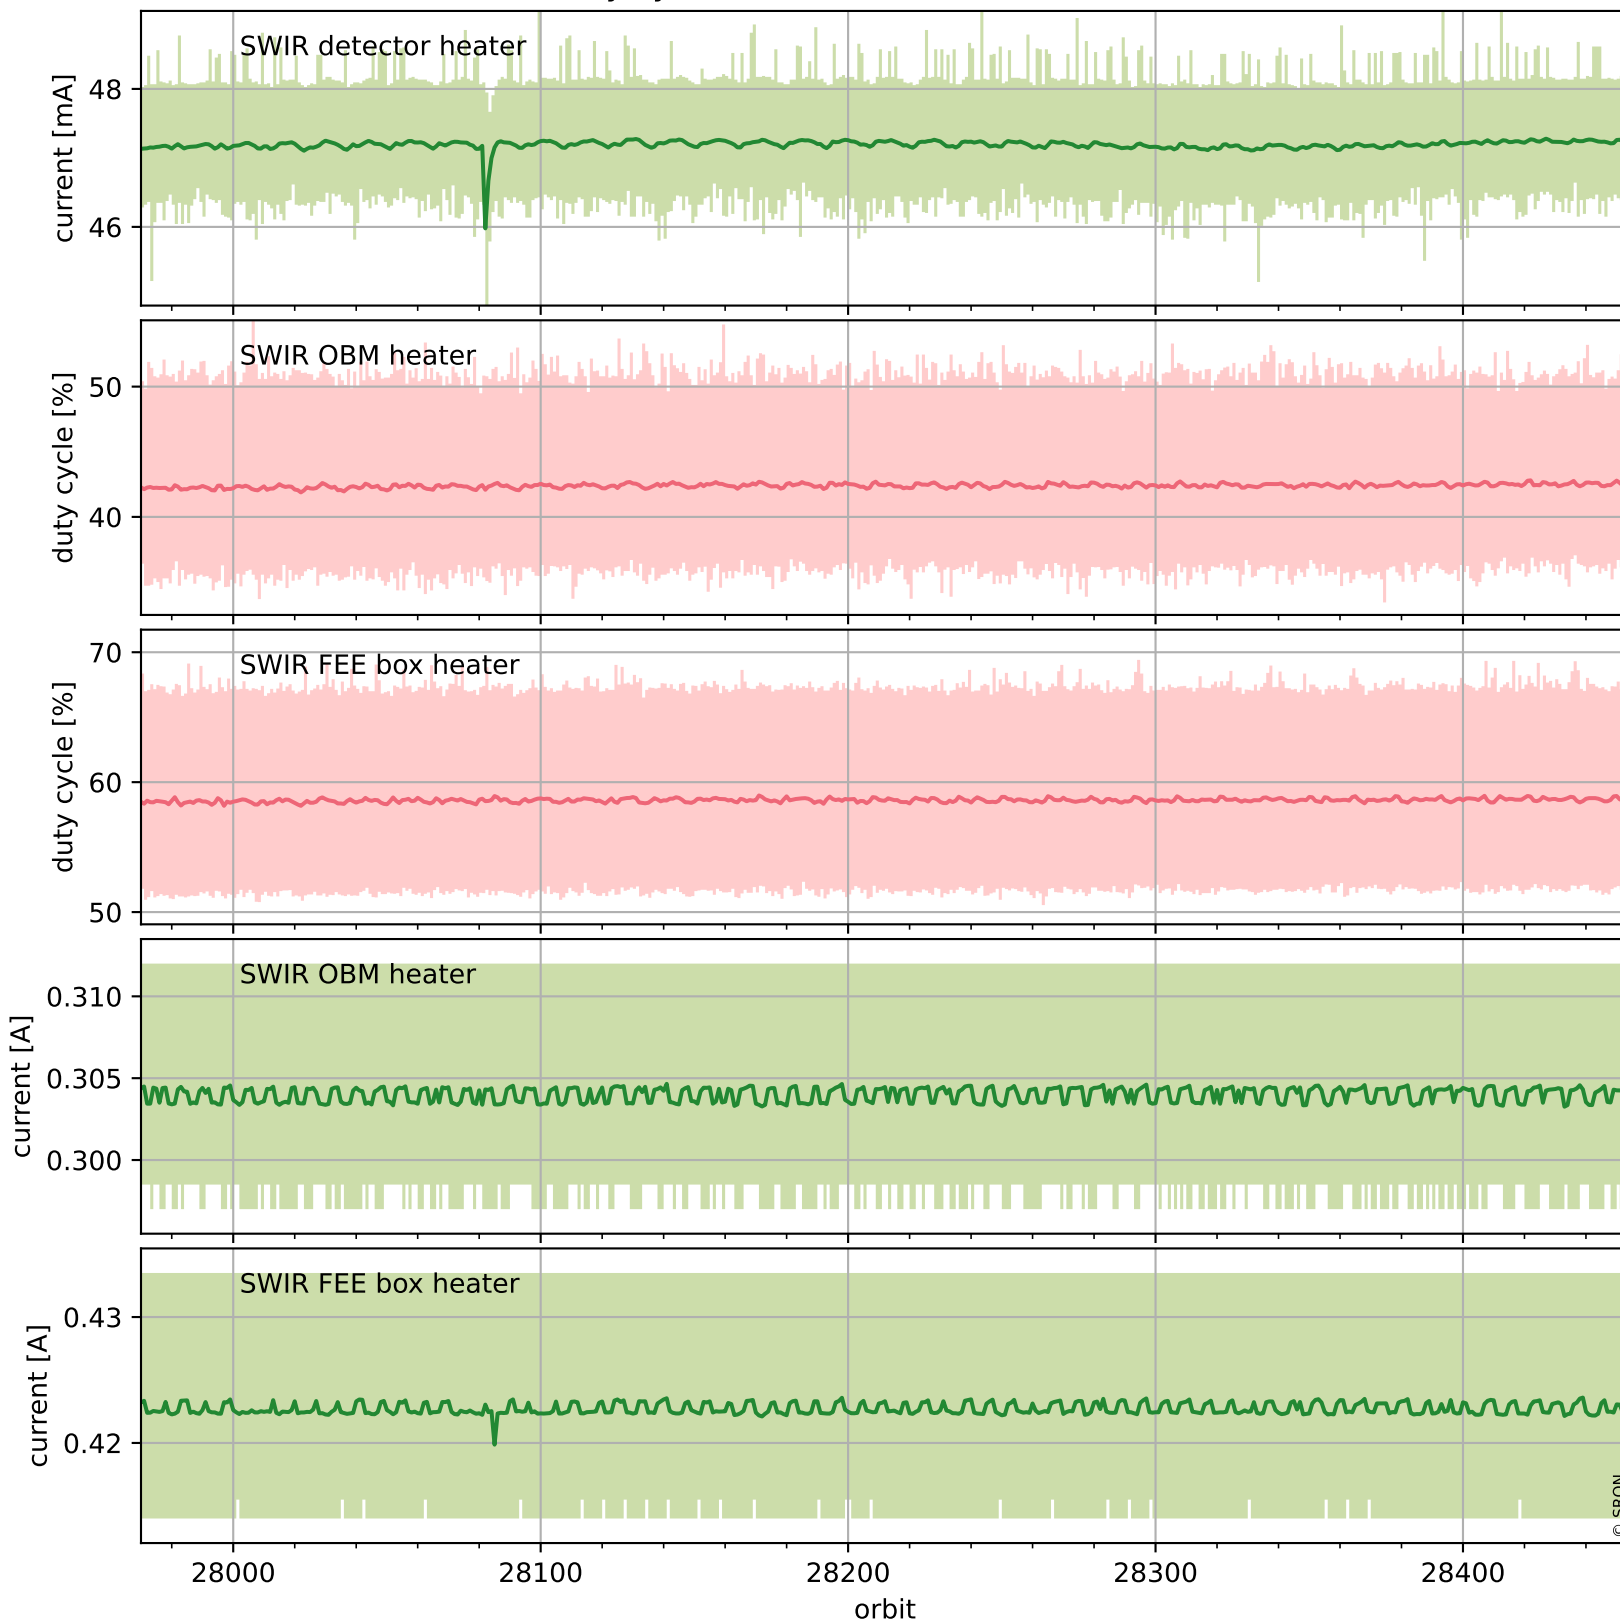

Tropomi SWIR housekeeping data

orbits : [27970, 28454]
coverage : 2023-03-07 / 2023-04-11
created : 2023-08-21T09:39:45

Current and duty cycle of 3 heaters relevant for SWIR (last month)