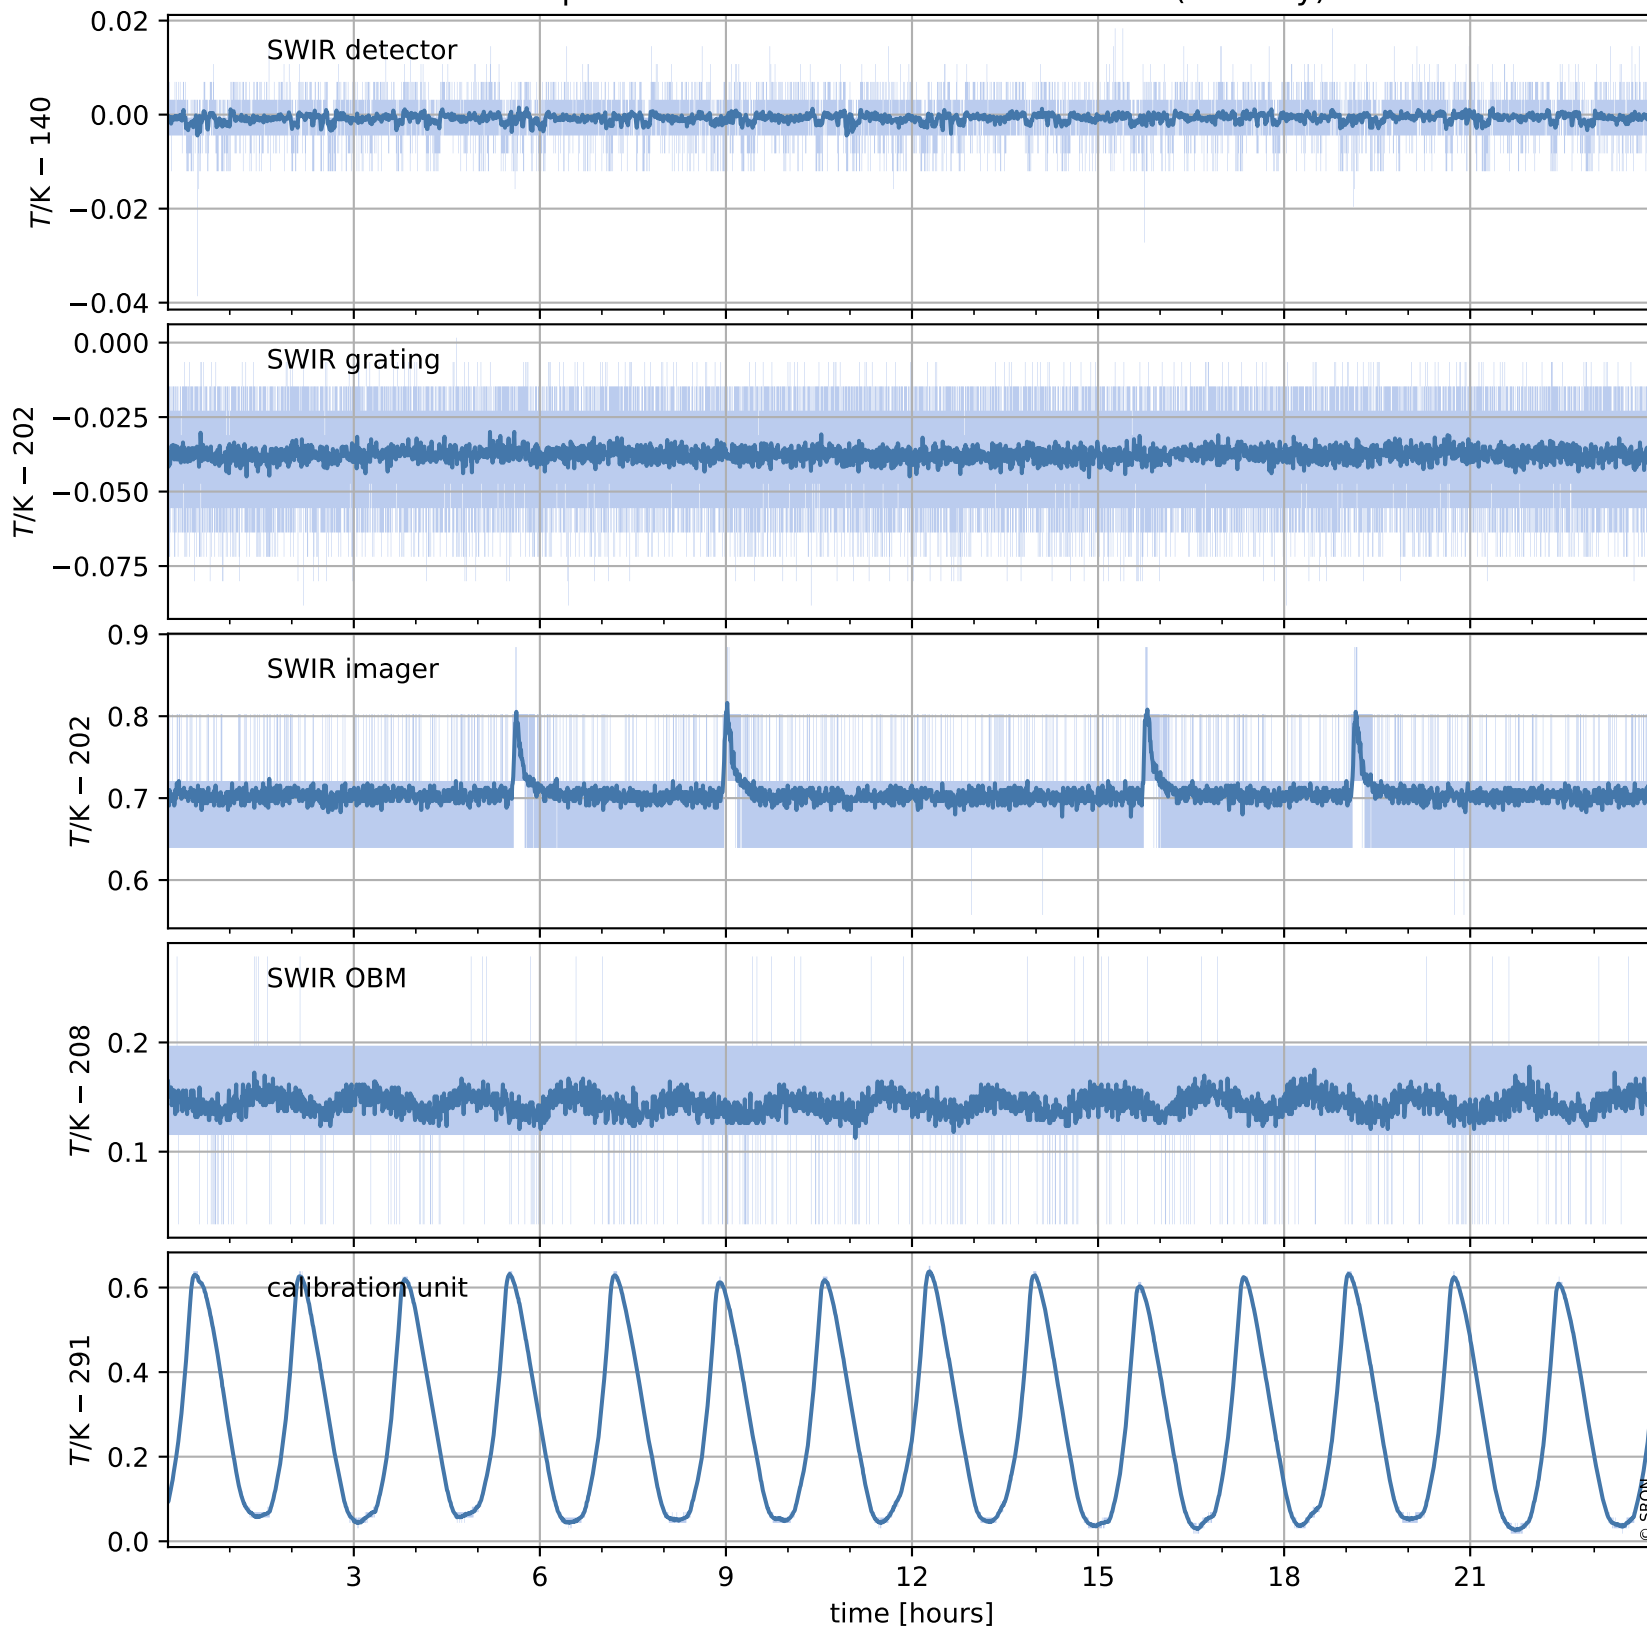

Tropomi SWIR housekeeping data

orbits : [28455, 28468]
coverage : 2023-04-11 / 2023-04-12
created : 2023-08-21T09:39:47

Temperature of sensors relevant for SWIR (one day)

Tropomi SWIR housekeeping data

orbits : [27984, 28468]
coverage : 2023-03-08 / 2023-04-12
created : 2023-08-21T09:39:47

Temperature of sensors relevant for SWIR (last month)

Tropomi SWIR housekeeping data

orbits : [28455, 28468]
coverage : 2023-04-11 / 2023-04-12
created : 2023-08-21T09:39:47

Current and duty cycle of 3 heaters relevant for SWIR (one day)