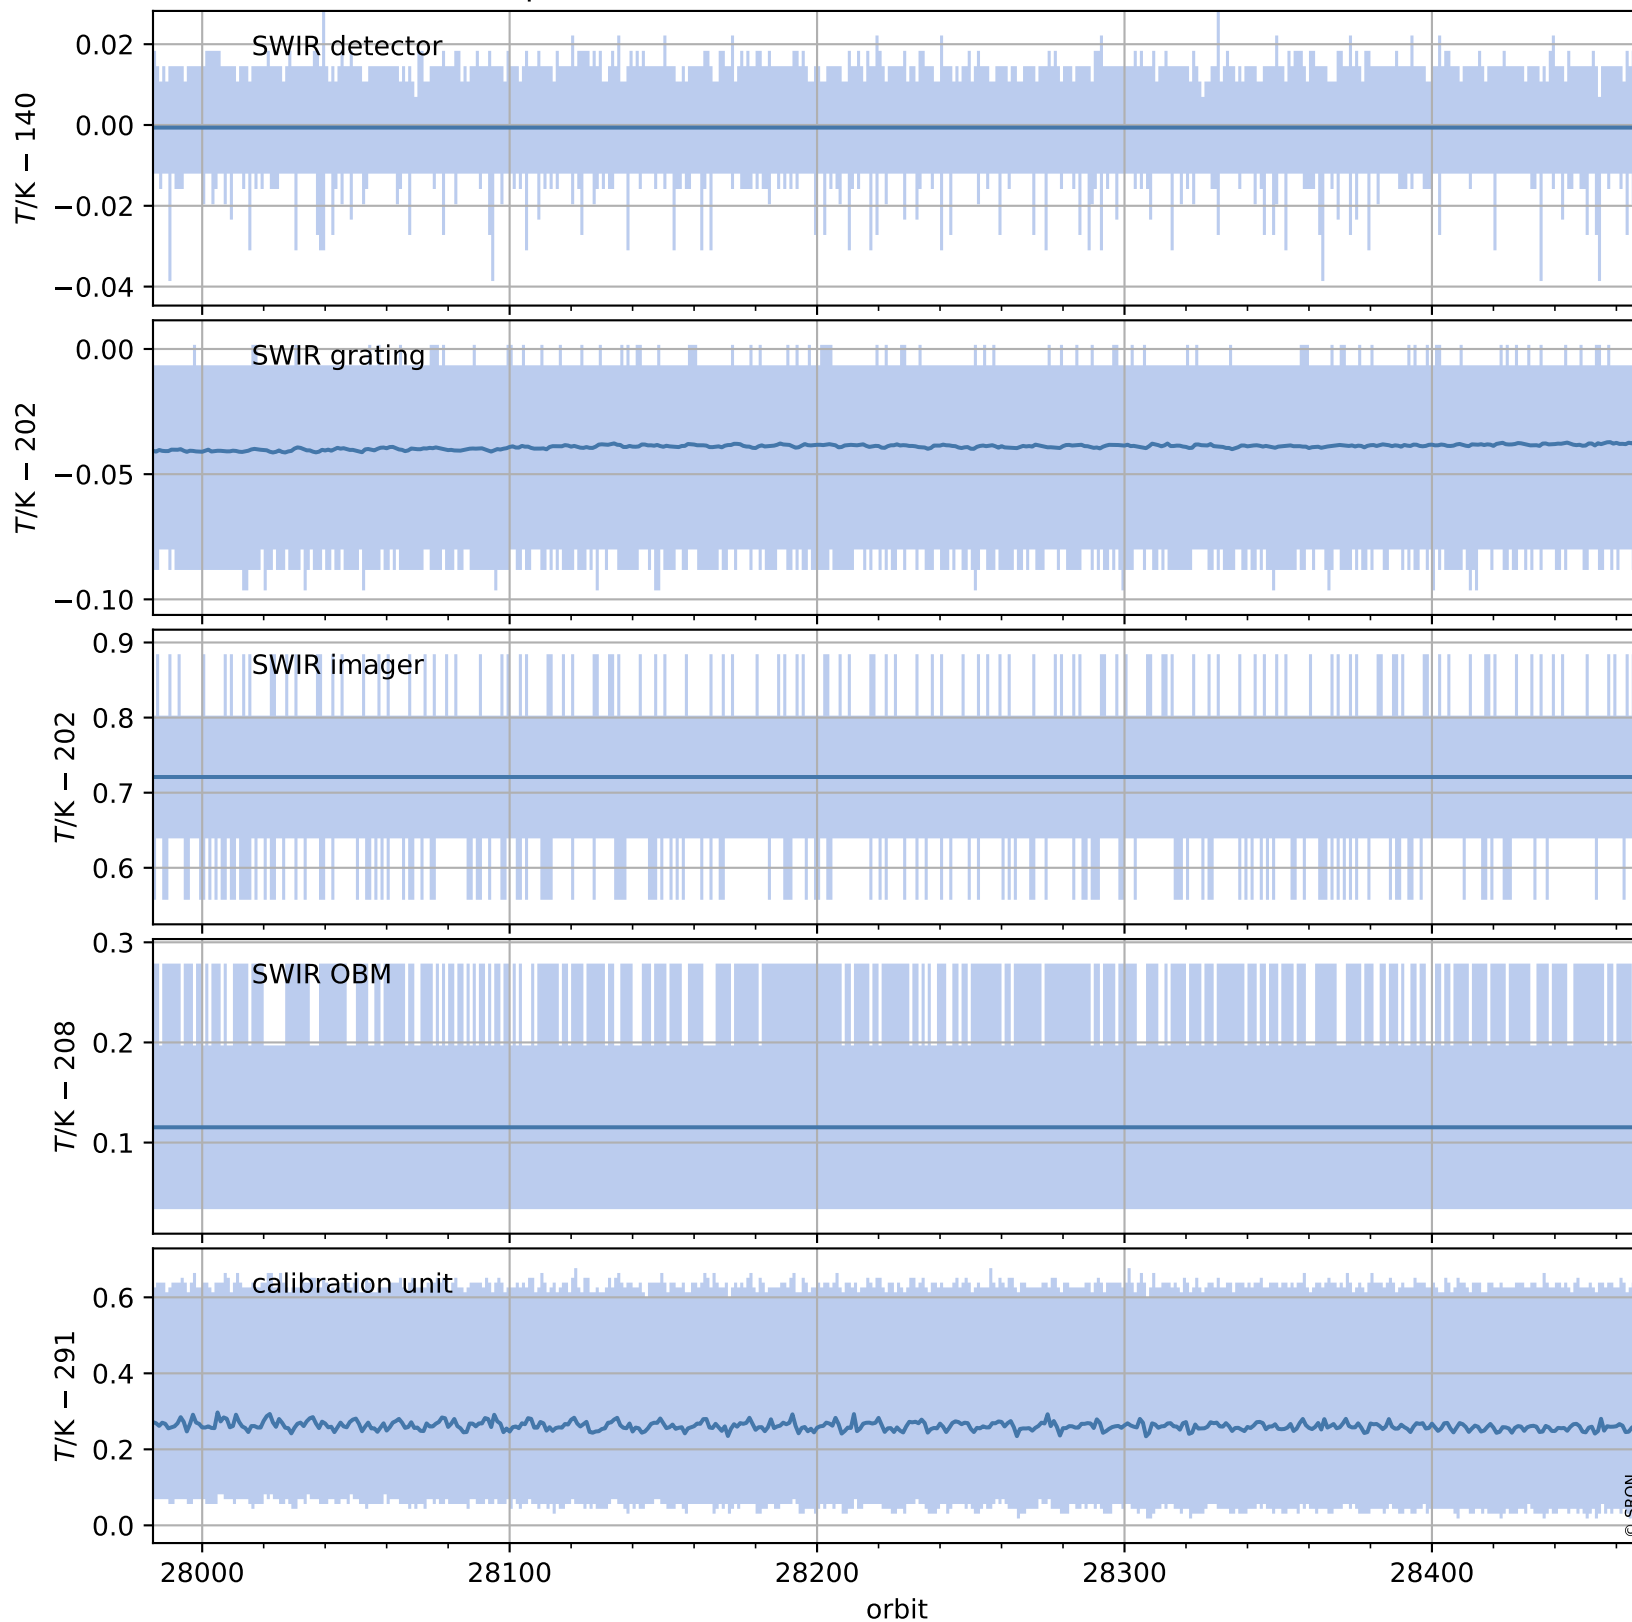

Tropomi SWIR housekeeping data

orbits : [28455, 28468]
coverage : 2023-04-11 / 2023-04-12
created : 2023-08-21T09:39:47

Temperature of sensors relevant for SWIR (one day)

Tropomi SWIR housekeeping data

orbits : [27984, 28468]
coverage : 2023-03-08 / 2023-04-12
created : 2023-08-21T09:39:47

Temperature of sensors relevant for SWIR (last month)

Tropomi SWIR housekeeping data

orbits : [28455, 28468]
coverage : 2023-04-11 / 2023-04-12
created : 2023-08-21T09:39:47

Current and duty cycle of 3 heaters relevant for SWIR (one day)

Tropomi SWIR housekeeping data

orbits : [27984, 28468]
coverage : 2023-03-08 / 2023-04-12
created : 2023-08-21T09:39:48

Current and duty cycle of 3 heaters relevant for SWIR (last month)

Tropomi SWIR housekeeping data

orbits : [28455, 28468]
coverage : 2023-04-11 / 2023-04-12
created : 2023-08-21T09:39:48

Temperature of sensors at the SWIR front-end electronics (one day)

Tropomi SWIR housekeeping data

orbits : [27984, 28468]
coverage : 2023-03-08 / 2023-04-12
created : 2023-08-21T09:39:48