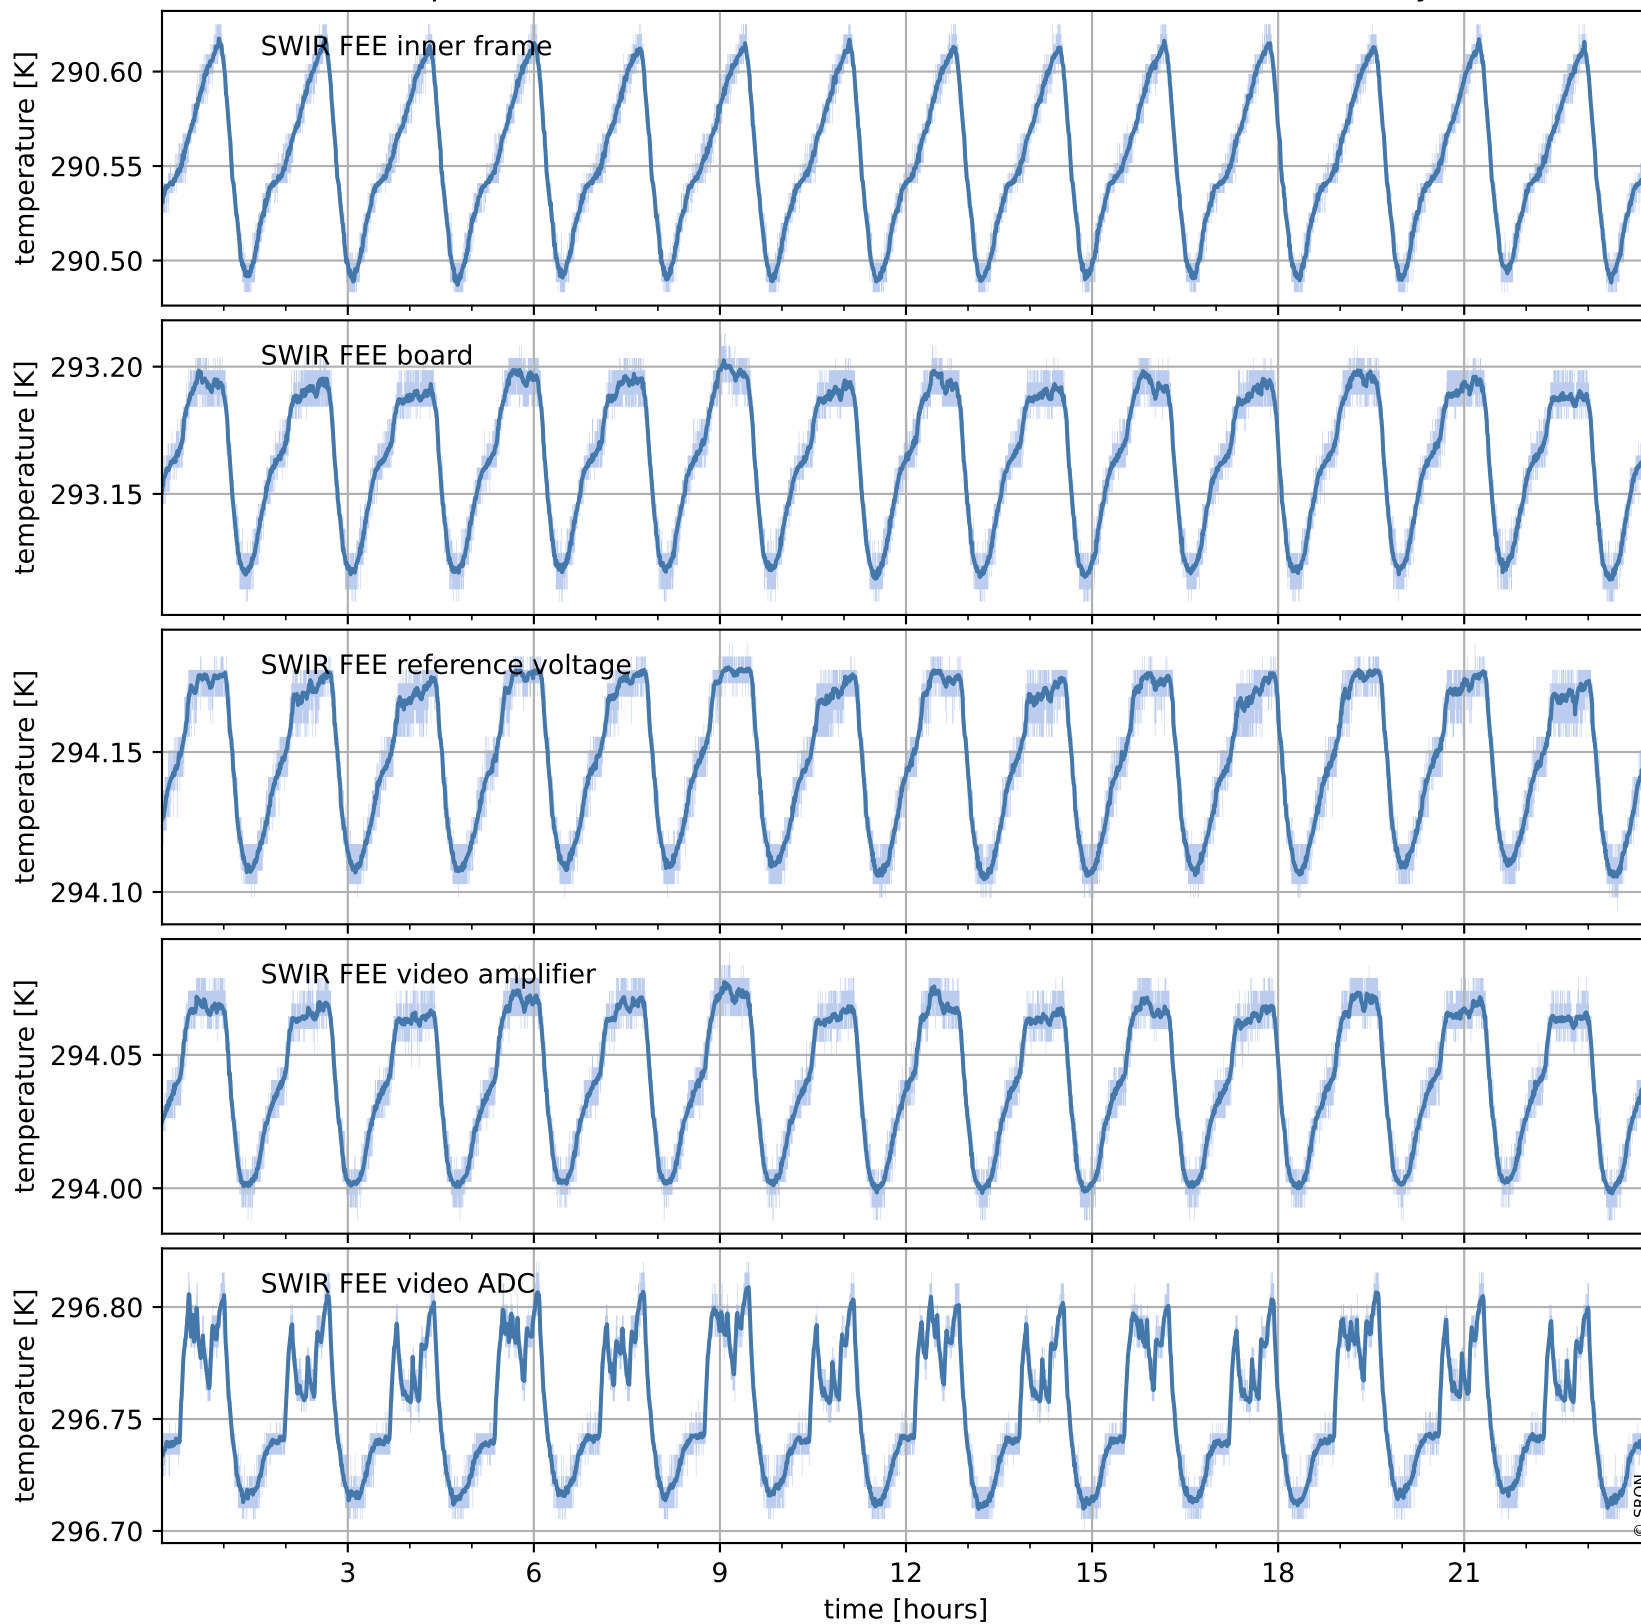

Tropomi SWIR housekeeping data

orbits : [28455, 28468]
coverage : 2023-04-11 / 2023-04-12
created : 2023-08-21T09:39:47

Temperature of sensors relevant for SWIR (one day)

Tropomi SWIR housekeeping data

orbits : [27984, 28468]
coverage : 2023-03-08 / 2023-04-12
created : 2023-08-21T09:39:47

Temperature of sensors relevant for SWIR (last month)

Tropomi SWIR housekeeping data

orbits : [28455, 28468]
coverage : 2023-04-11 / 2023-04-12
created : 2023-08-21T09:39:47

Current and duty cycle of 3 heaters relevant for SWIR (one day)

Tropomi SWIR housekeeping data

orbits : [27984, 28468]
coverage : 2023-03-08 / 2023-04-12
created : 2023-08-21T09:39:48

Current and duty cycle of 3 heaters relevant for SWIR (last month)

Tropomi SWIR housekeeping data

orbits : [28455, 28468]
coverage : 2023-04-11 / 2023-04-12
created : 2023-08-21T09:39:48

Temperature of sensors at the SWIR front-end electronics (one day)

Tropomi SWIR housekeeping data

orbits : [27984, 28468]
coverage : 2023-03-08 / 2023-04-12
created : 2023-08-21T09:39:48