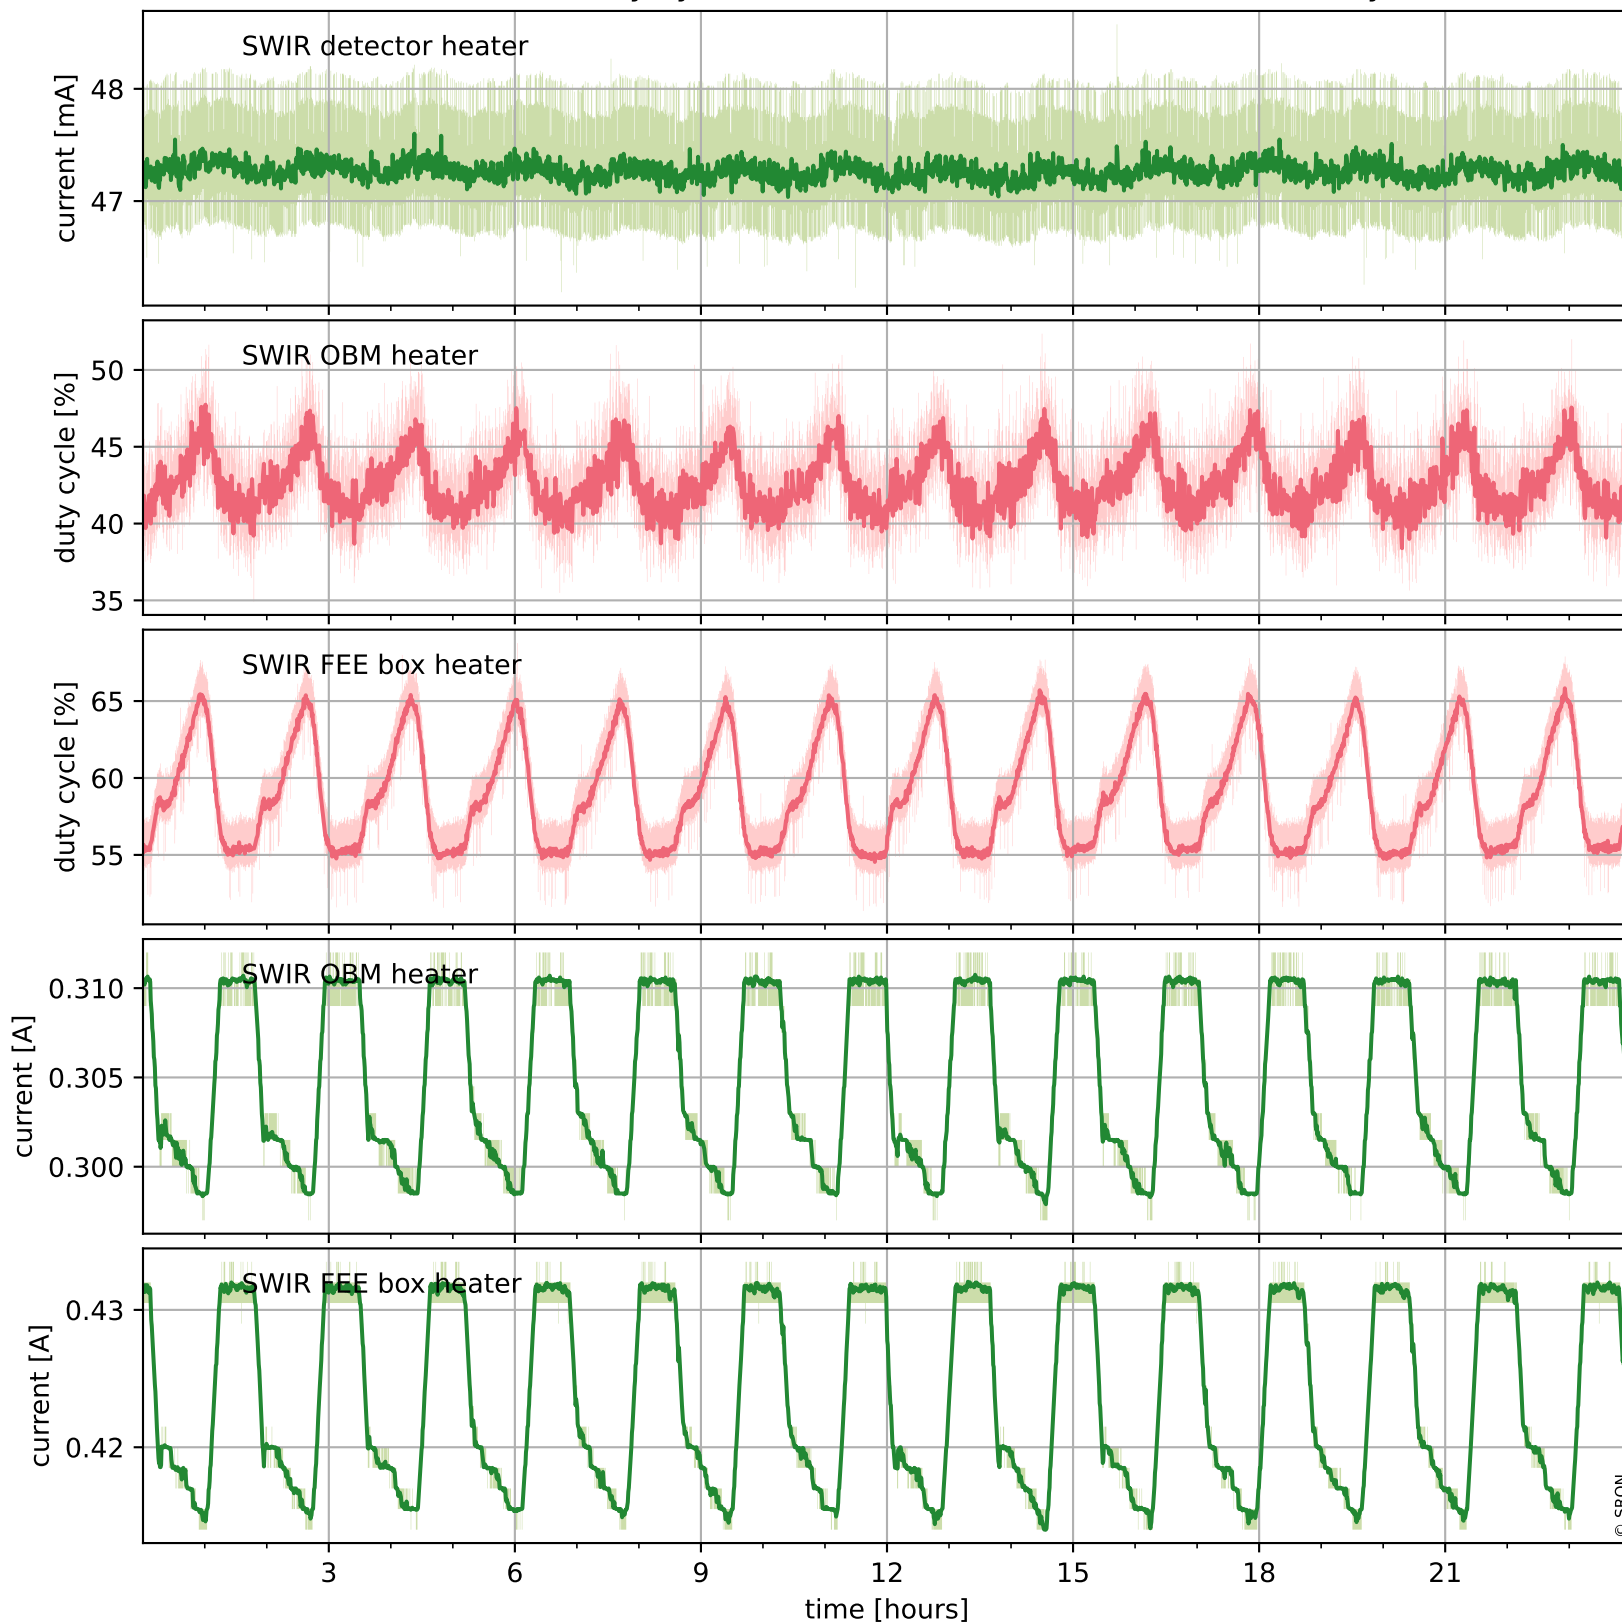

Tropomi SWIR housekeeping data

orbits : [28455, 28468]
coverage : 2023-04-11 / 2023-04-12
created : 2023-08-21T09:39:47

Temperature of sensors relevant for SWIR (one day)

Tropomi SWIR housekeeping data

orbits : [27984, 28468]
coverage : 2023-03-08 / 2023-04-12
created : 2023-08-21T09:39:47

Temperature of sensors relevant for SWIR (last month)

Tropomi SWIR housekeeping data

orbits : [28455, 28468]
coverage : 2023-04-11 / 2023-04-12
created : 2023-08-21T09:39:47

Current and duty cycle of 3 heaters relevant for SWIR (one day)

Tropomi SWIR housekeeping data

orbits : [27984, 28468]
coverage : 2023-03-08 / 2023-04-12
created : 2023-08-21T09:39:48

Current and duty cycle of 3 heaters relevant for SWIR (last month)

Tropomi SWIR housekeeping data

orbits : [28455, 28468]
coverage : 2023-04-11 / 2023-04-12
created : 2023-08-21T09:39:48

Temperature of sensors at the SWIR front-end electronics (one day)

Tropomi SWIR housekeeping data

orbits : [27984, 28468]
coverage : 2023-03-08 / 2023-04-12
created : 2023-08-21T09:39:48