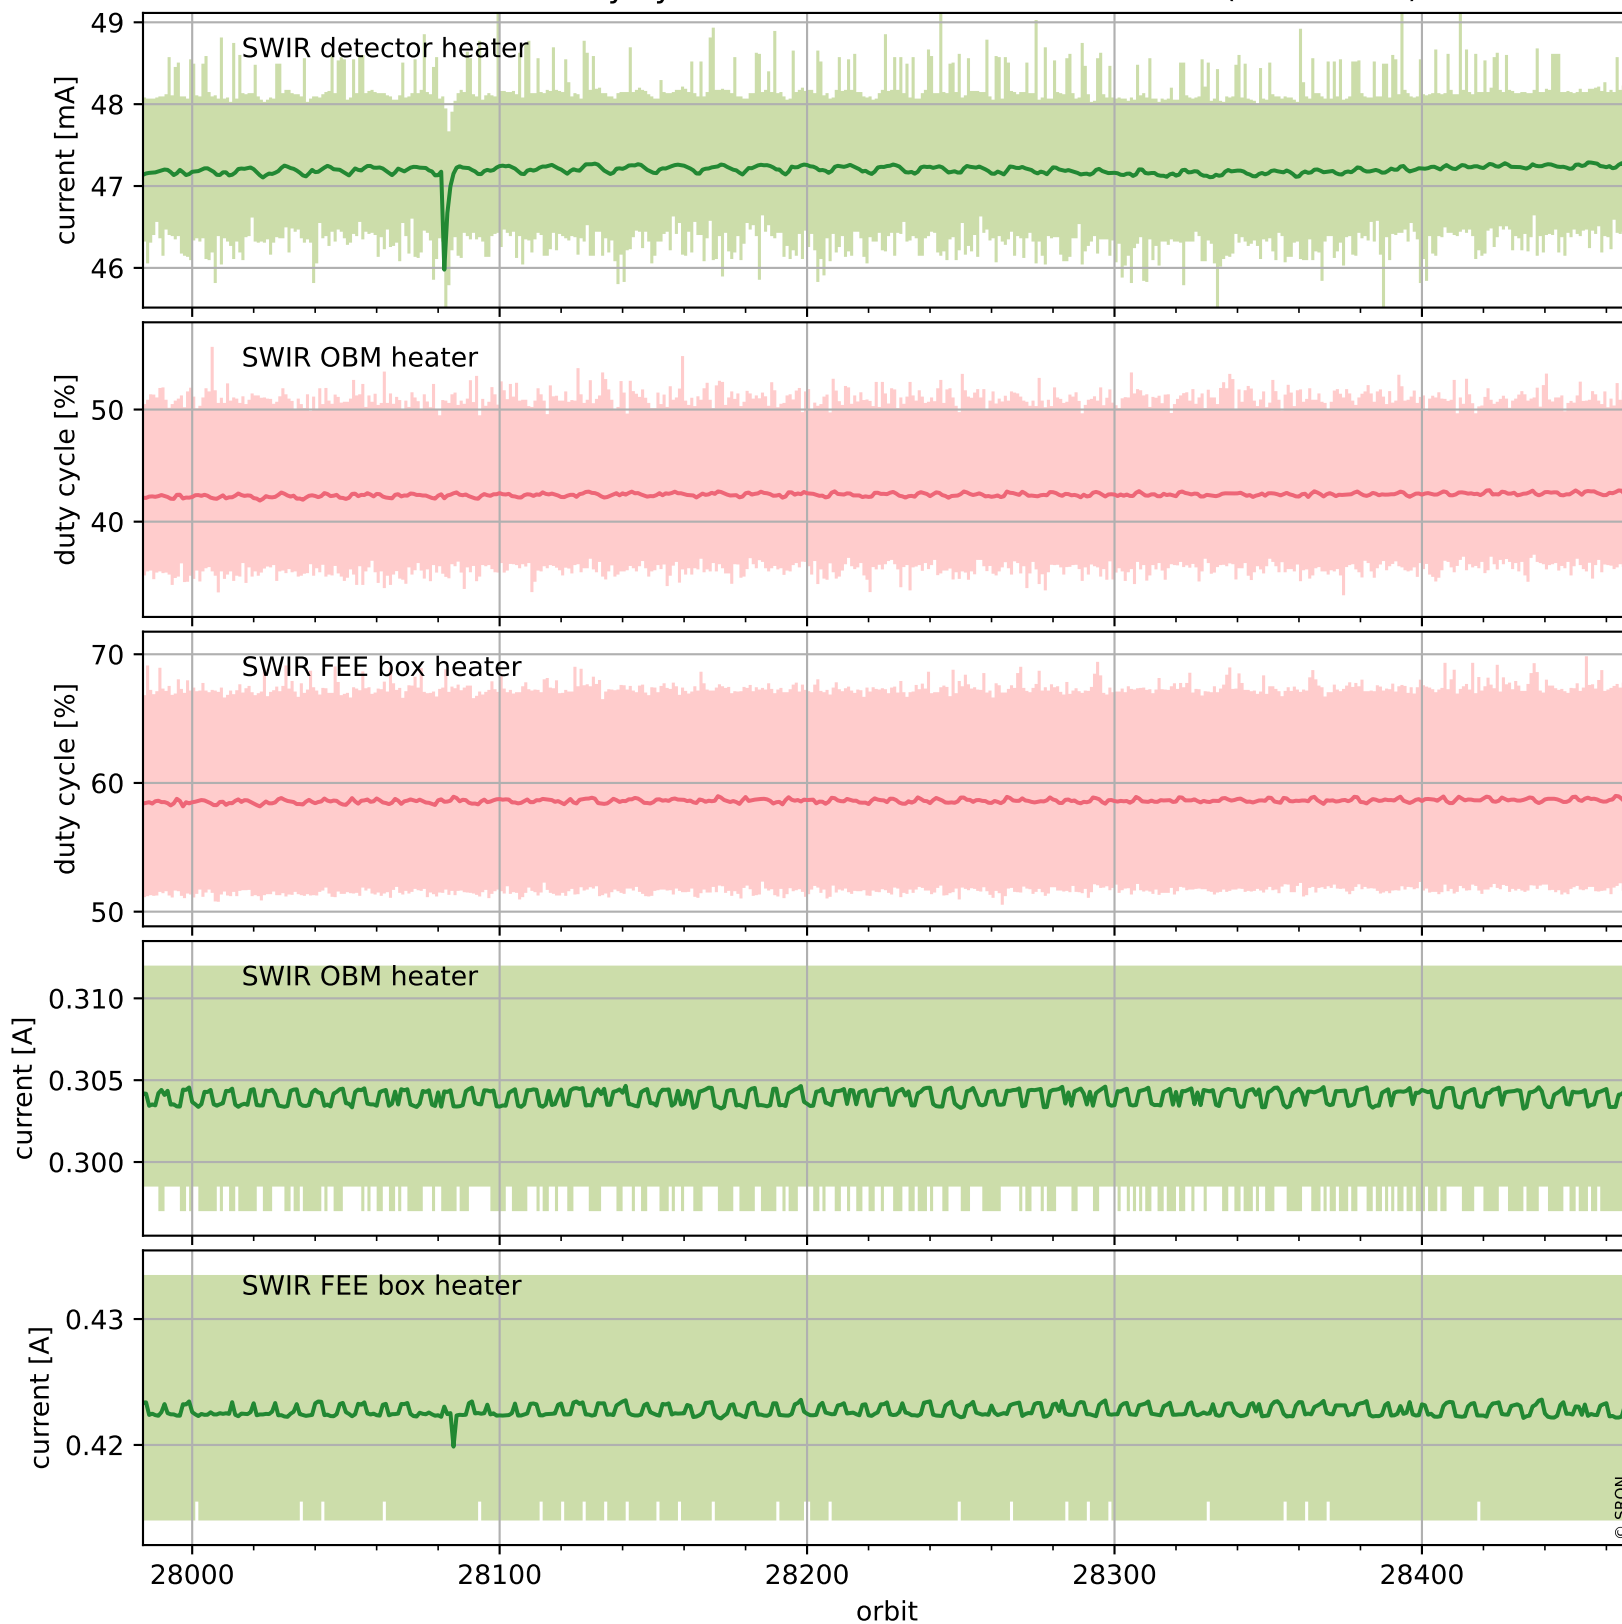

Tropomi SWIR housekeeping data

orbits : [28455, 28468]
coverage : 2023-04-11 / 2023-04-12
created : 2023-08-21T09:39:47

Temperature of sensors relevant for SWIR (one day)

Tropomi SWIR housekeeping data

orbits : [27984, 28468]
coverage : 2023-03-08 / 2023-04-12
created : 2023-08-21T09:39:47

Temperature of sensors relevant for SWIR (last month)

Tropomi SWIR housekeeping data

orbits : [28455, 28468]
coverage : 2023-04-11 / 2023-04-12
created : 2023-08-21T09:39:47

Current and duty cycle of 3 heaters relevant for SWIR (one day)

Tropomi SWIR housekeeping data

orbits : [27984, 28468]
coverage : 2023-03-08 / 2023-04-12
created : 2023-08-21T09:39:48

Current and duty cycle of 3 heaters relevant for SWIR (last month)

Tropomi SWIR housekeeping data

orbits : [28455, 28468]
coverage : 2023-04-11 / 2023-04-12
created : 2023-08-21T09:39:48

Temperature of sensors at the SWIR front-end electronics (one day)

Tropomi SWIR housekeeping data

orbits : [27984, 28468]
coverage : 2023-03-08 / 2023-04-12
created : 2023-08-21T09:39:48