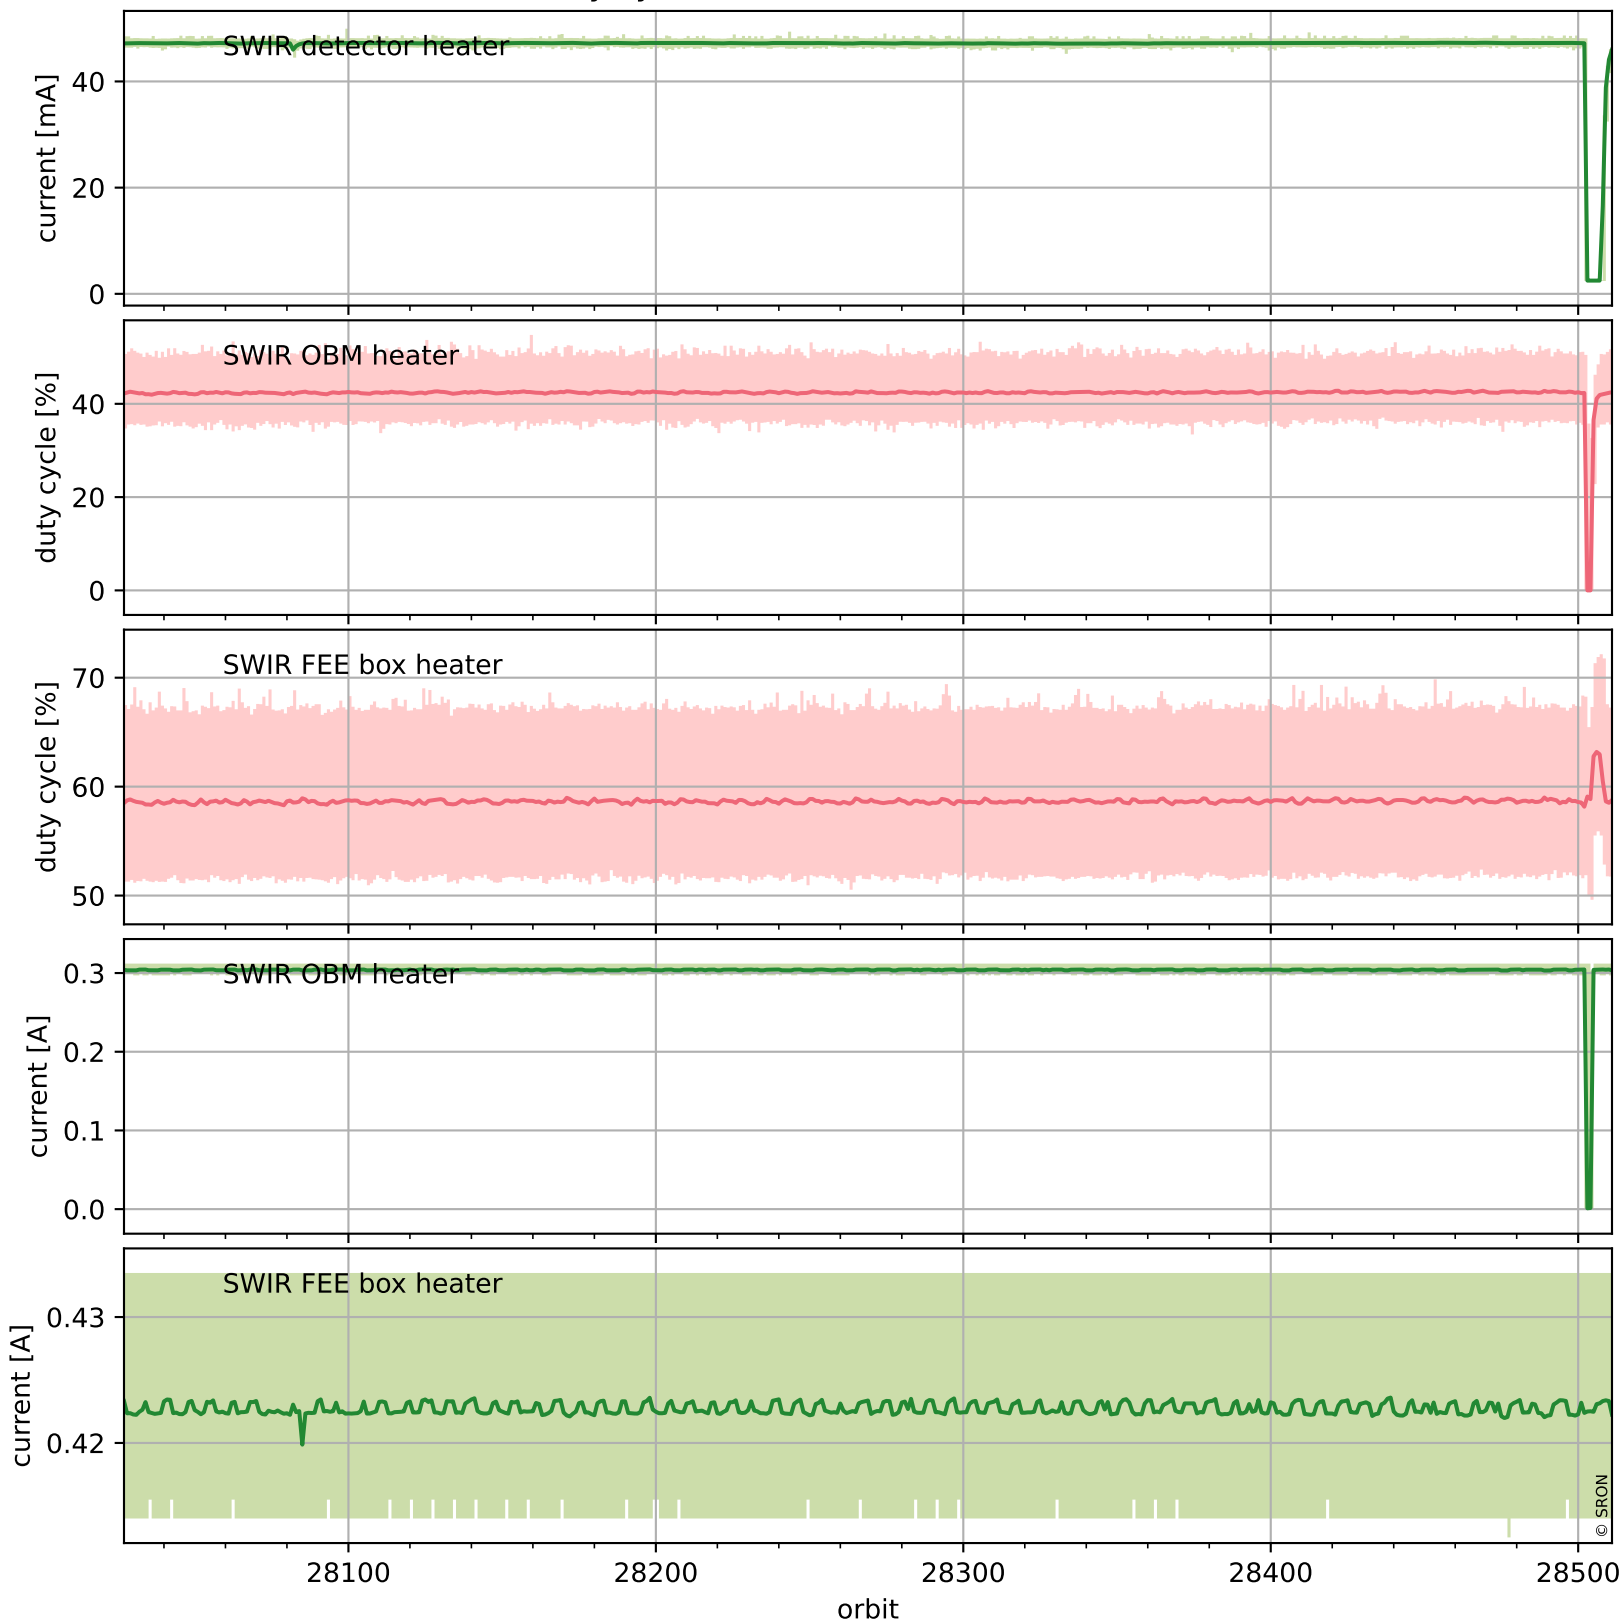

Tropomi SWIR housekeeping data

orbits : [28498, 28511]
coverage : 2023-04-14 / 2023-04-15
created : 2023-08-21T09:39:53

Temperature of sensors relevant for SWIR (one day)

Tropomi SWIR housekeeping data

orbits : [28027, 28511]
coverage : 2023-03-11 / 2023-04-15
created : 2023-08-21T09:39:54

Temperature of sensors relevant for SWIR (last month)

Tropomi SWIR housekeeping data

orbits : [28498, 28511]
coverage : 2023-04-14 / 2023-04-15
created : 2023-08-21T09:39:54

Current and duty cycle of 3 heaters relevant for SWIR (one day)

Tropomi SWIR housekeeping data

orbits : [28027, 28511]
coverage : 2023-03-11 / 2023-04-15
created : 2023-08-21T09:39:55

Current and duty cycle of 3 heaters relevant for SWIR (last month)

Tropomi SWIR housekeeping data

orbits : [28498, 28511]
coverage : 2023-04-14 / 2023-04-15
created : 2023-08-21T09:39:55

Temperature of sensors at the SWIR front-end electronics (one day)

Tropomi SWIR housekeeping data

orbits : [28027, 28511]
coverage : 2023-03-11 / 2023-04-15
created : 2023-08-21T09:39:55