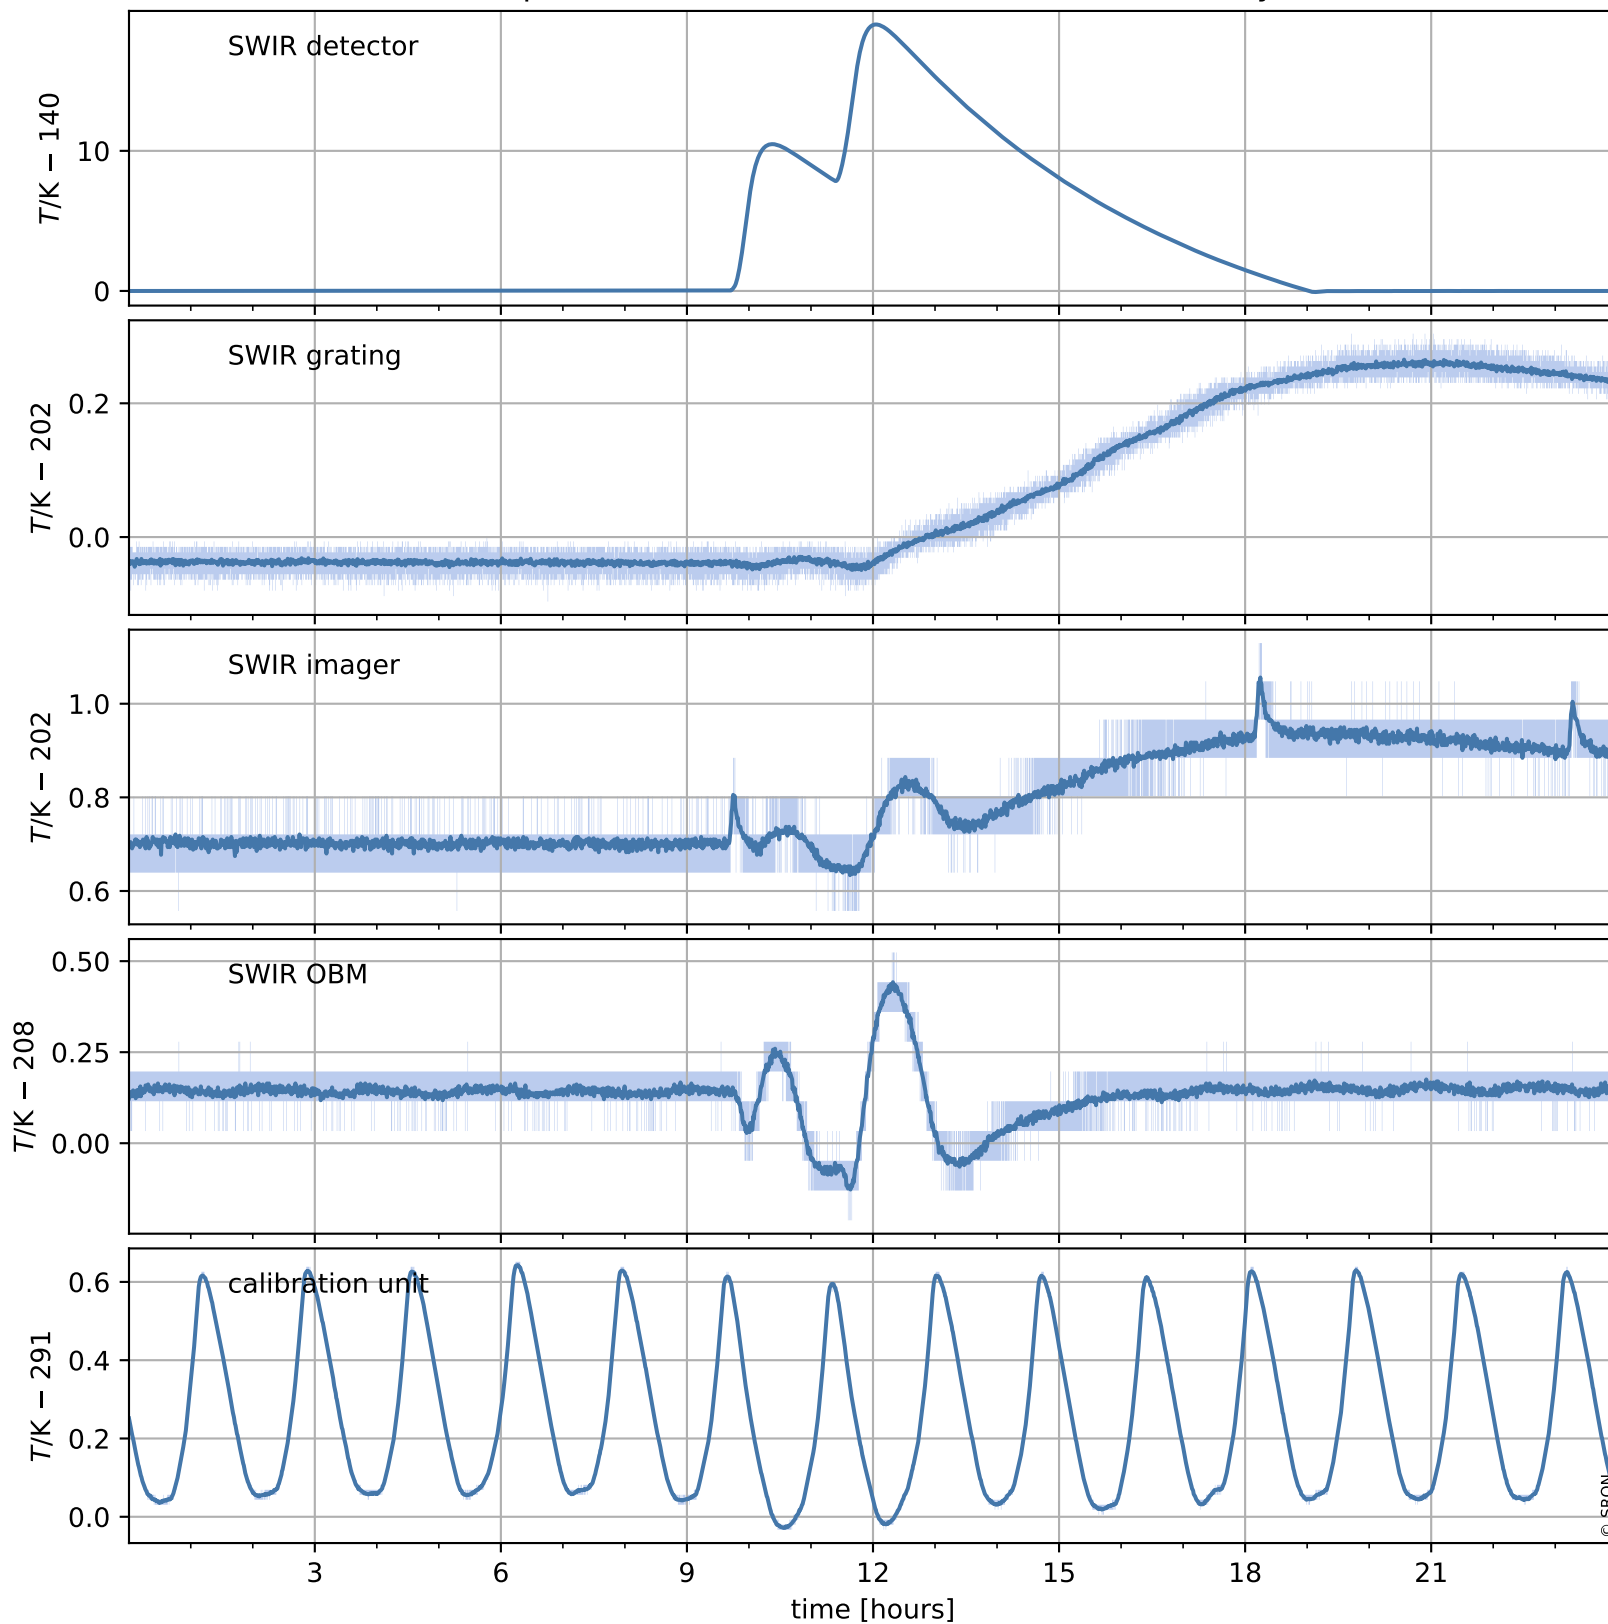

Tropomi SWIR housekeeping data

orbits : [28498, 28511]
coverage : 2023-04-14 / 2023-04-15
created : 2023-08-21T09:39:53

Temperature of sensors relevant for SWIR (one day)

Tropomi SWIR housekeeping data

orbits : [28027, 28511]
coverage : 2023-03-11 / 2023-04-15
created : 2023-08-21T09:39:54

Temperature of sensors relevant for SWIR (last month)

Tropomi SWIR housekeeping data

orbits : [28498, 28511]
coverage : 2023-04-14 / 2023-04-15
created : 2023-08-21T09:39:54

Current and duty cycle of 3 heaters relevant for SWIR (one day)

Tropomi SWIR housekeeping data

orbits : [28027, 28511]
coverage : 2023-03-11 / 2023-04-15
created : 2023-08-21T09:39:55

Current and duty cycle of 3 heaters relevant for SWIR (last month)

Tropomi SWIR housekeeping data