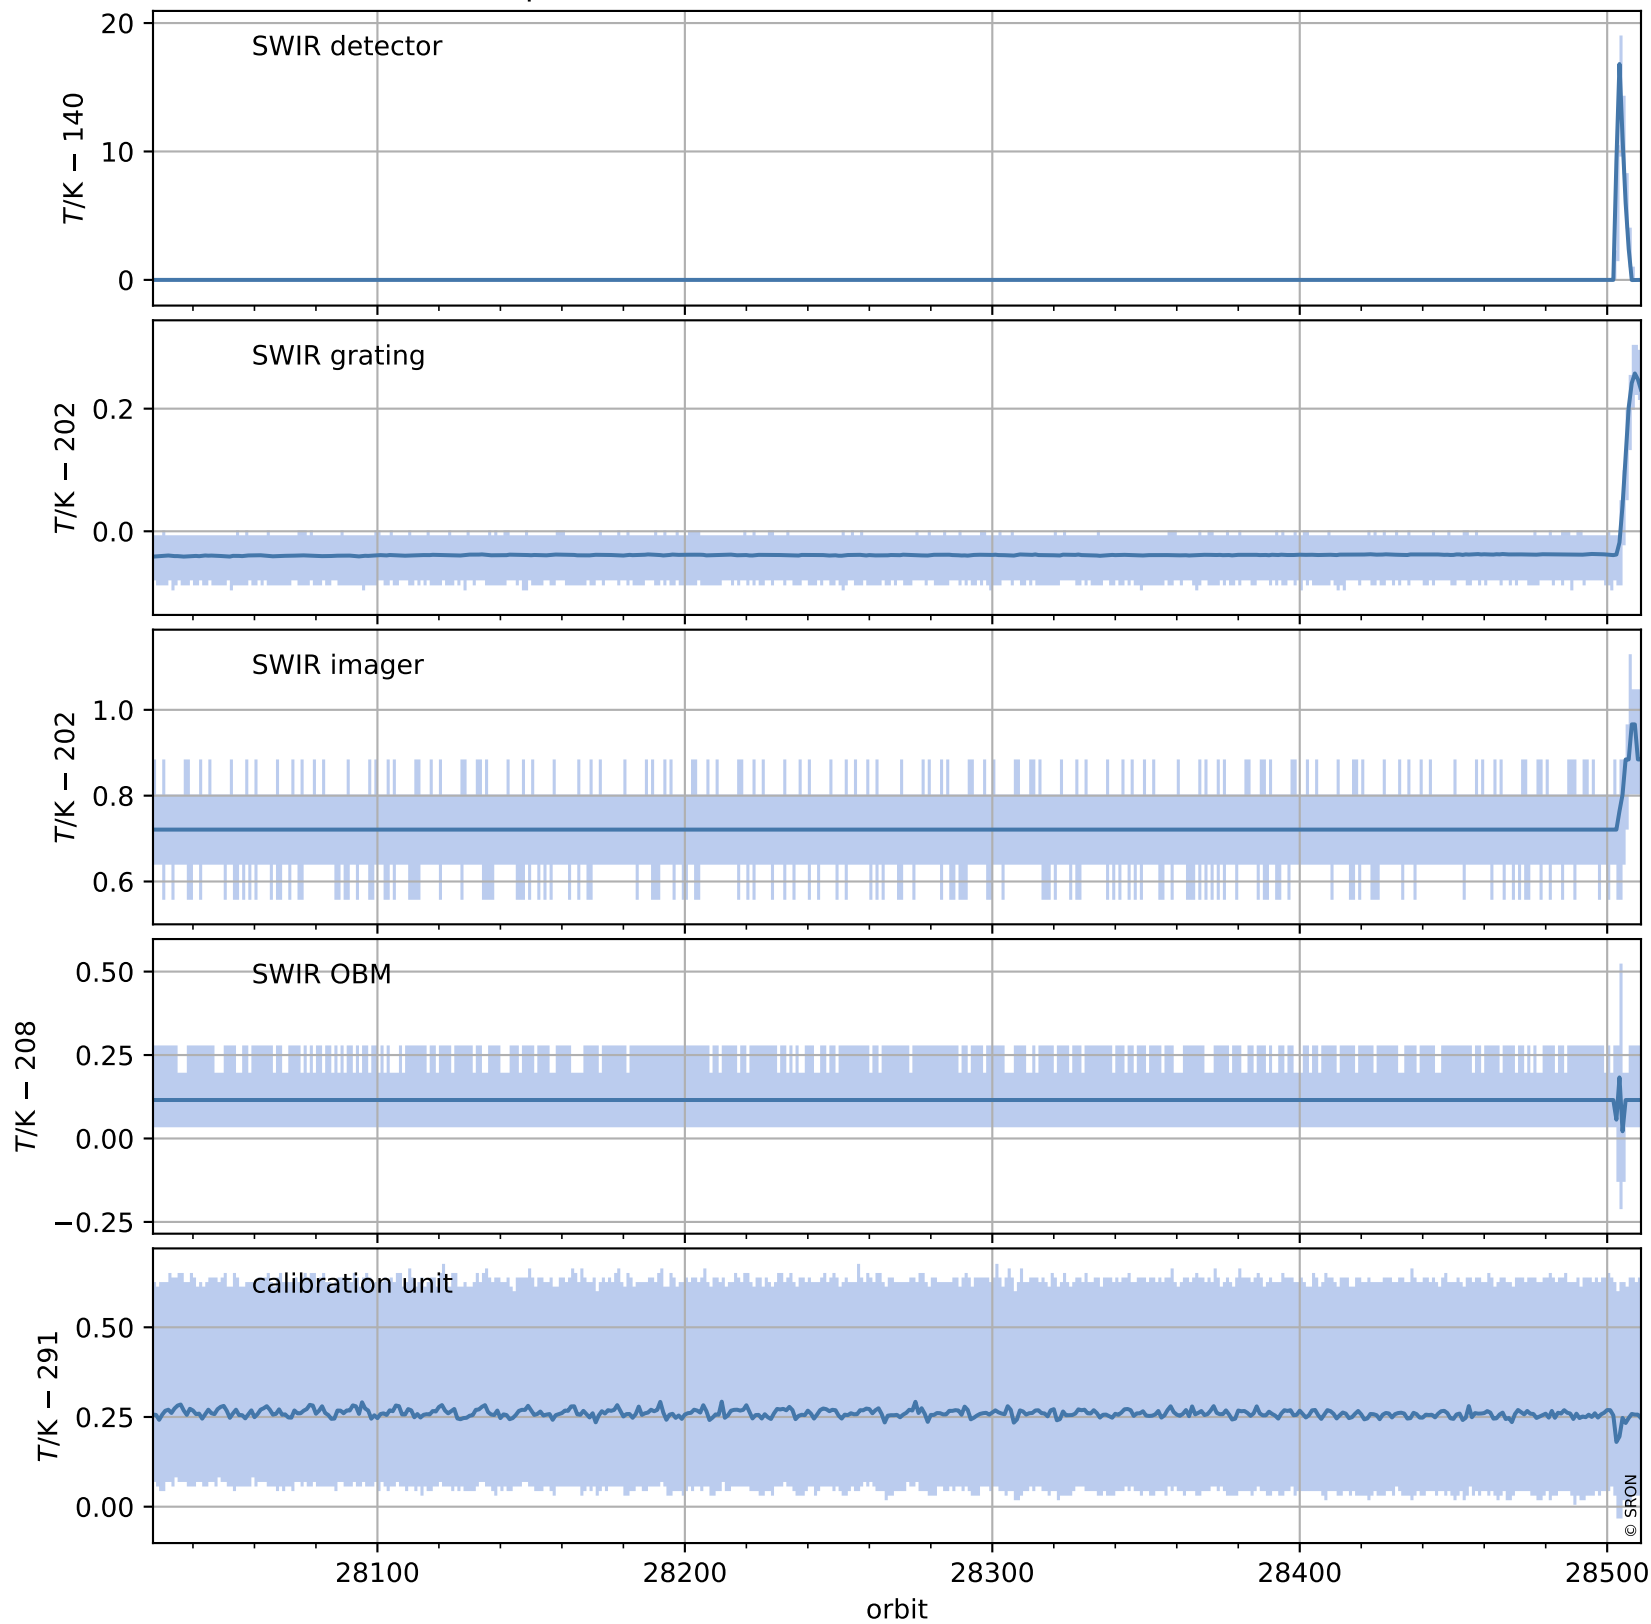

Tropomi SWIR housekeeping data

orbits : [28498, 28511]
coverage : 2023-04-14 / 2023-04-15
created : 2023-08-21T09:39:53

Temperature of sensors relevant for SWIR (one day)

Tropomi SWIR housekeeping data

orbits : [28027, 28511]
coverage : 2023-03-11 / 2023-04-15
created : 2023-08-21T09:39:54

Temperature of sensors relevant for SWIR (last month)

Tropomi SWIR housekeeping data

orbits : [28498, 28511]
coverage : 2023-04-14 / 2023-04-15
created : 2023-08-21T09:39:54

Current and duty cycle of 3 heaters relevant for SWIR (one day)

Tropomi SWIR housekeeping data

orbits : [28027, 28511]
coverage : 2023-03-11 / 2023-04-15
created : 2023-08-21T09:39:55

Current and duty cycle of 3 heaters relevant for SWIR (last month)

Tropomi SWIR housekeeping data