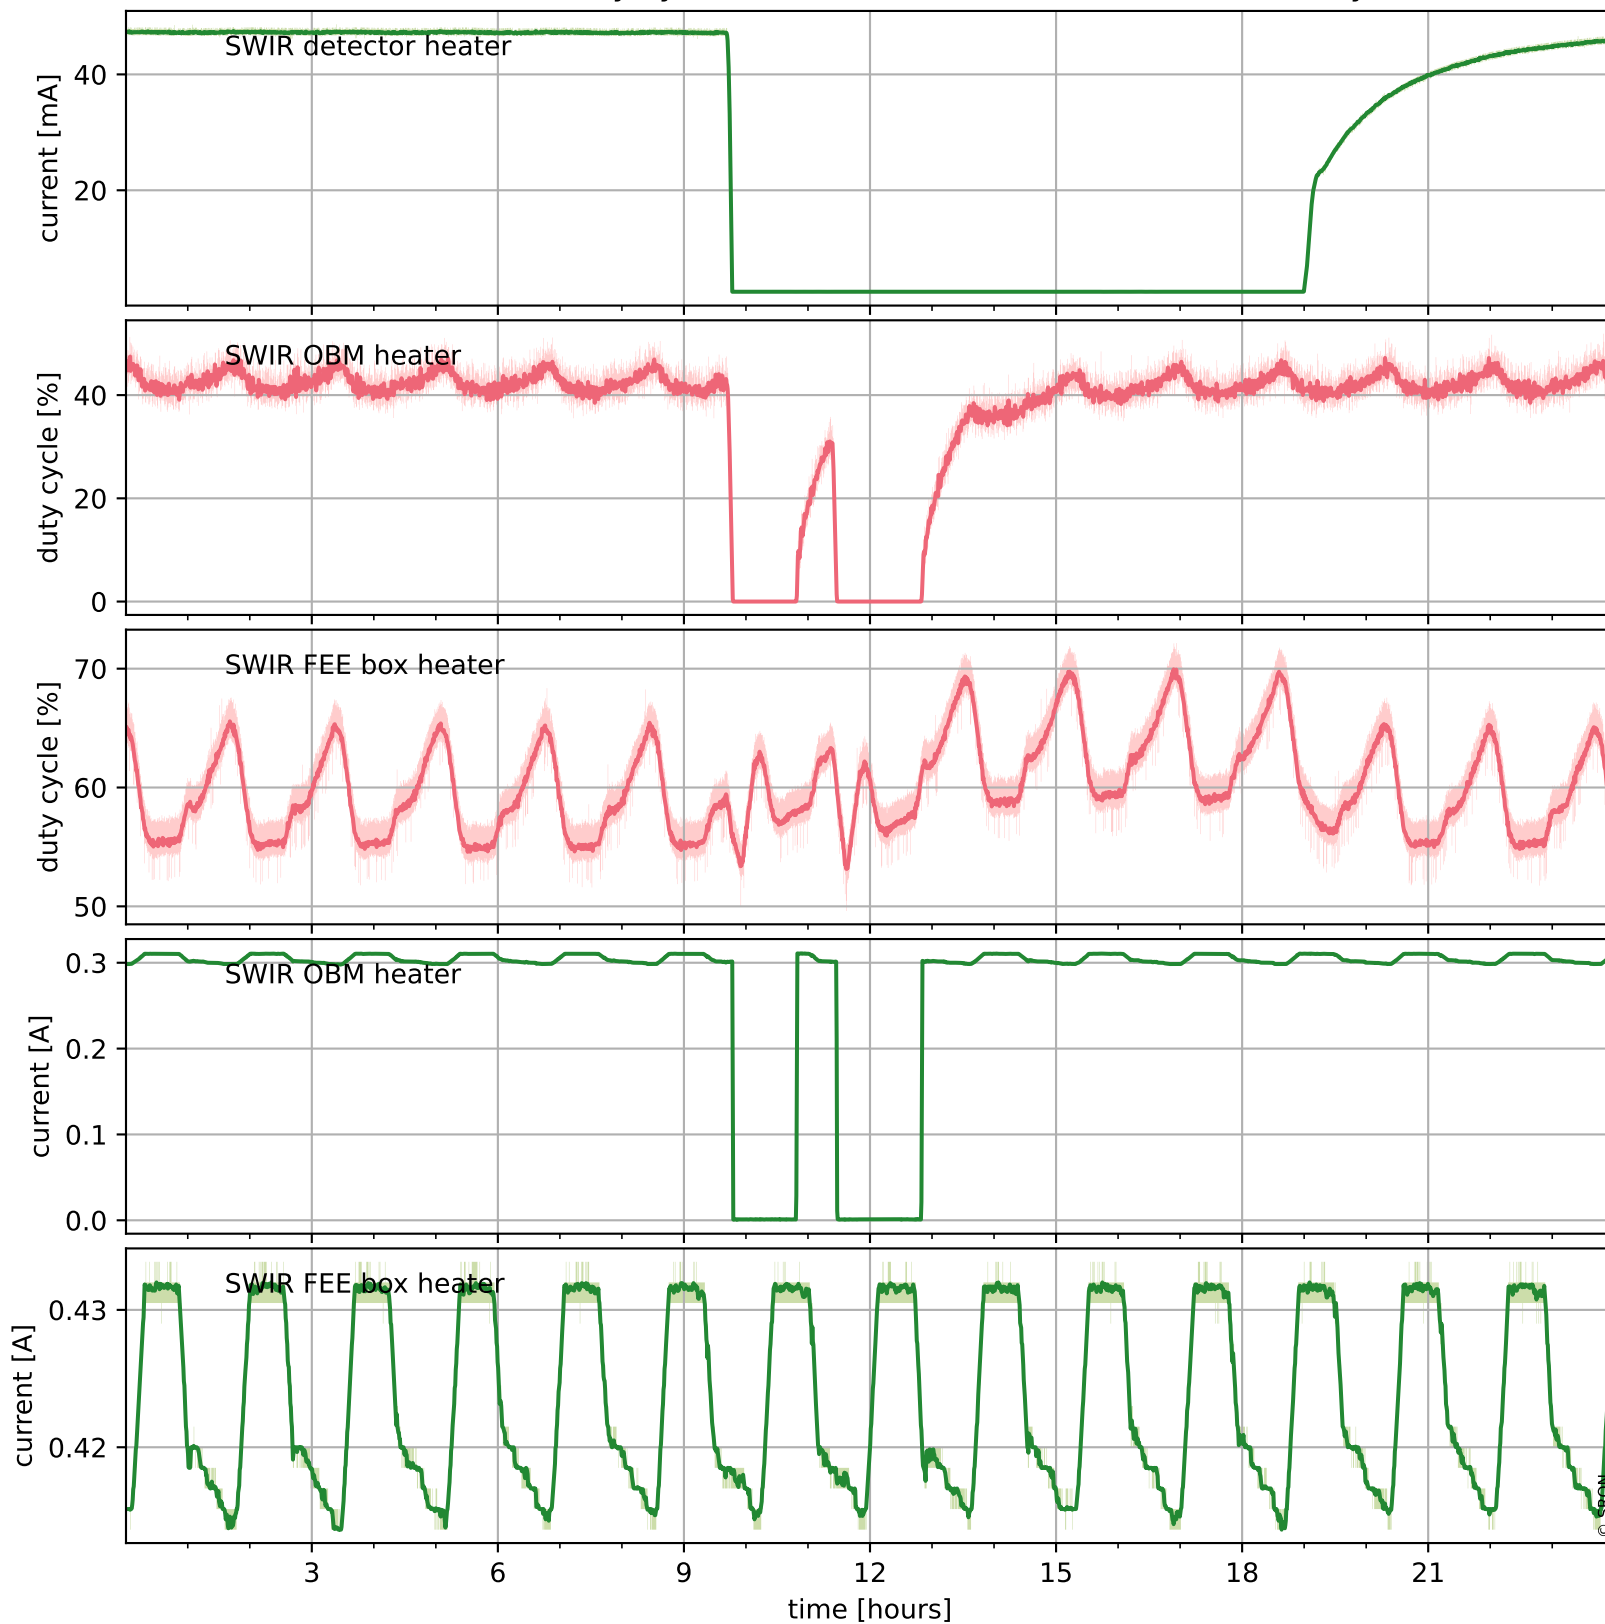

Tropomi SWIR housekeeping data

orbits : [28498, 28511]
coverage : 2023-04-14 / 2023-04-15
created : 2023-08-21T09:39:53

Temperature of sensors relevant for SWIR (one day)

Tropomi SWIR housekeeping data

orbits : [28027, 28511]
coverage : 2023-03-11 / 2023-04-15
created : 2023-08-21T09:39:54

Temperature of sensors relevant for SWIR (last month)

Tropomi SWIR housekeeping data

orbits : [28498, 28511]
coverage : 2023-04-14 / 2023-04-15
created : 2023-08-21T09:39:54

Current and duty cycle of 3 heaters relevant for SWIR (one day)

Tropomi SWIR housekeeping data

orbits : [28027, 28511]
coverage : 2023-03-11 / 2023-04-15
created : 2023-08-21T09:39:55

Current and duty cycle of 3 heaters relevant for SWIR (last month)

Tropomi SWIR housekeeping data

orbits : [28498, 28511]
coverage : 2023-04-14 / 2023-04-15
created : 2023-08-21T09:39:55

Temperature of sensors at the SWIR front-end electronics (one day)

Tropomi SWIR housekeeping data

orbits : [28027, 28511]
coverage : 2023-03-11 / 2023-04-15
created : 2023-08-21T09:39:55