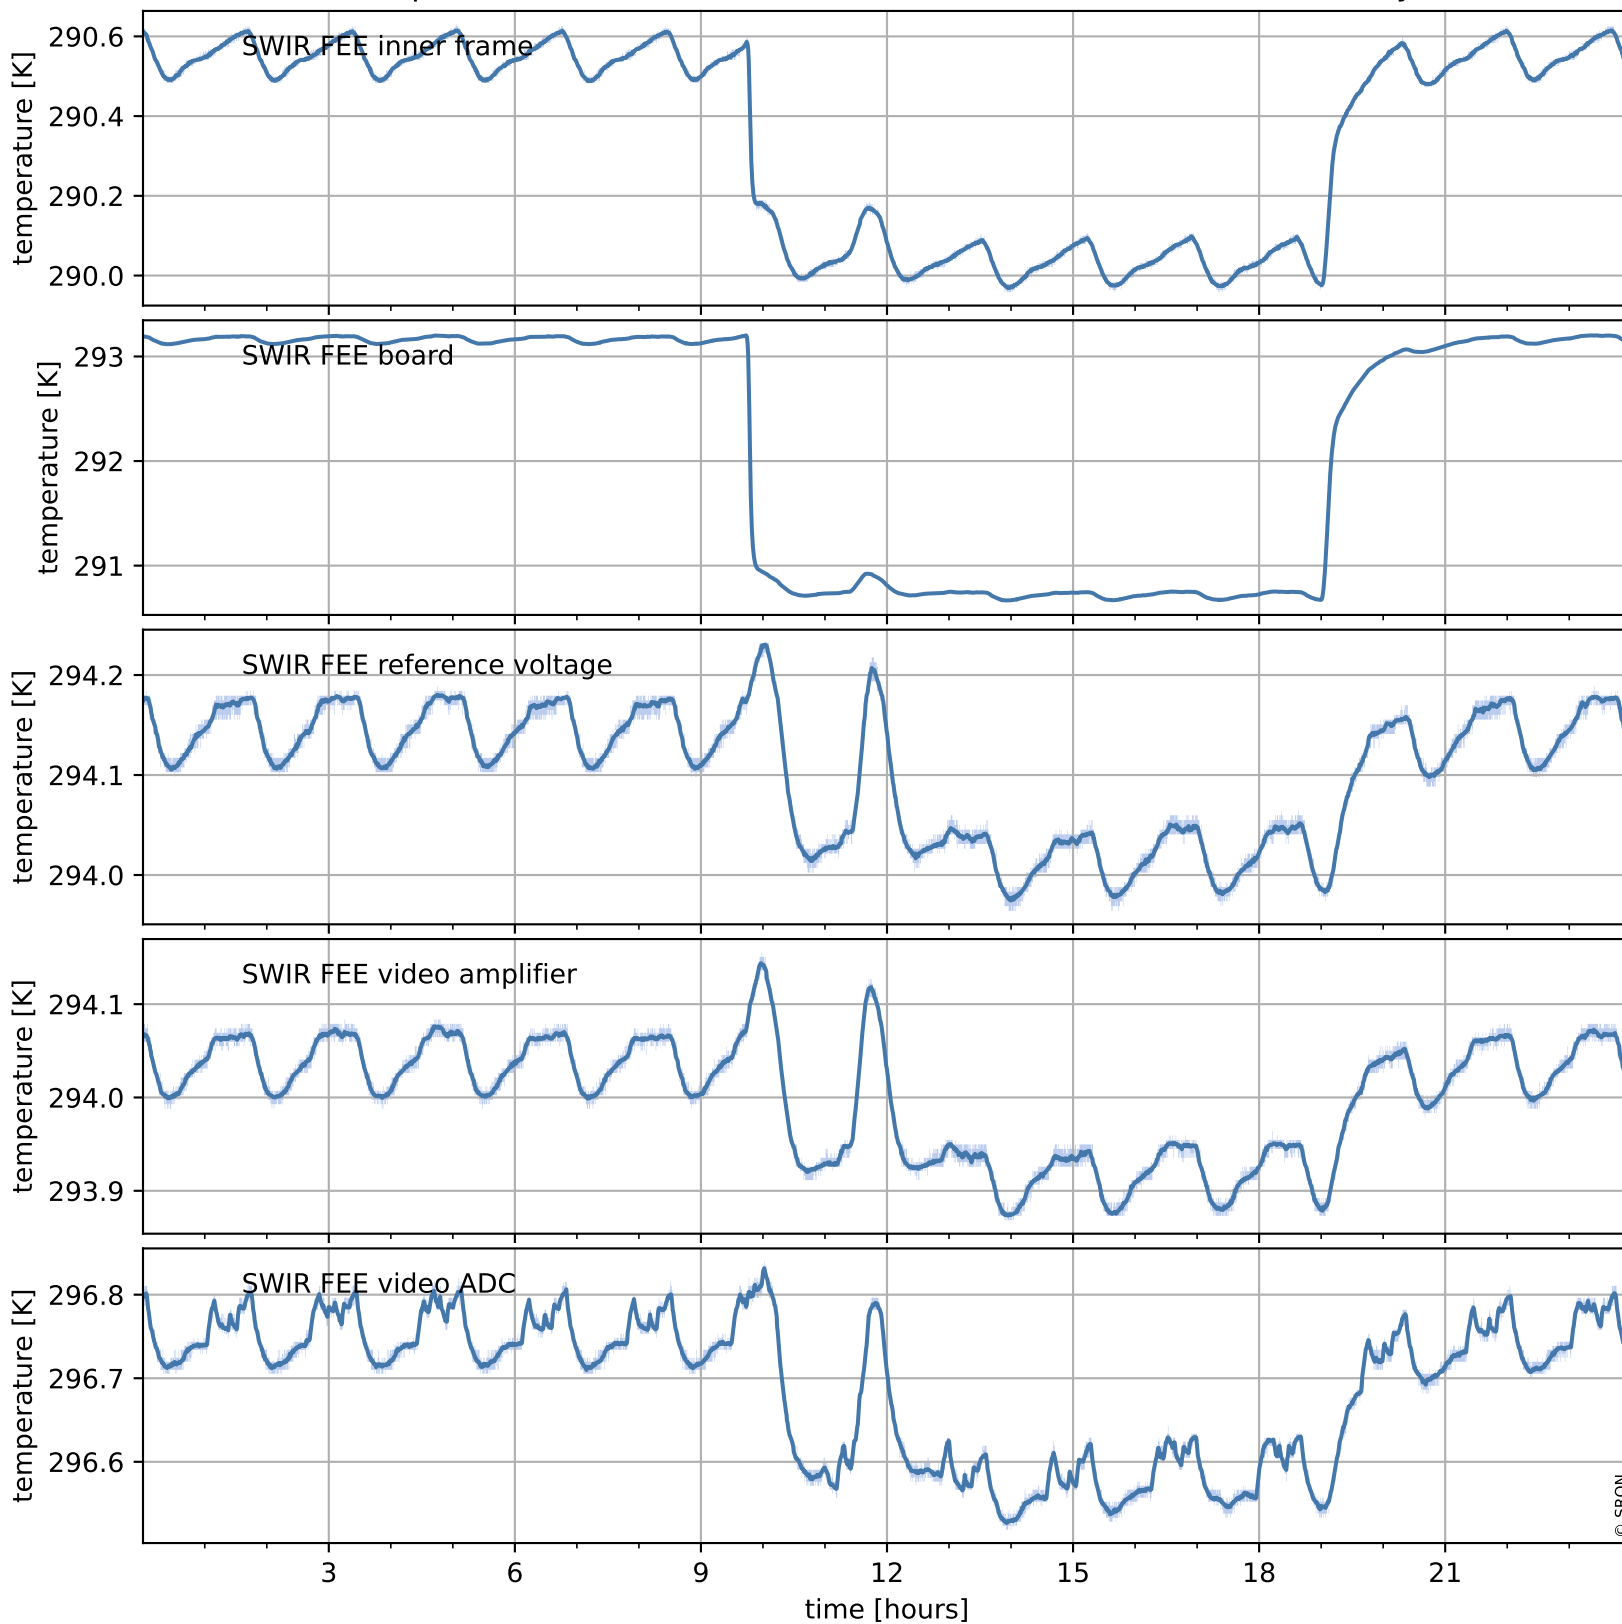

Tropomi SWIR housekeeping data

orbits : [28498, 28511]
coverage : 2023-04-14 / 2023-04-15
created : 2023-08-21T09:39:53

Temperature of sensors relevant for SWIR (one day)

Tropomi SWIR housekeeping data

orbits : [28027, 28511]
coverage : 2023-03-11 / 2023-04-15
created : 2023-08-21T09:39:54

Temperature of sensors relevant for SWIR (last month)

Tropomi SWIR housekeeping data

orbits : [28498, 28511]
coverage : 2023-04-14 / 2023-04-15
created : 2023-08-21T09:39:54

Current and duty cycle of 3 heaters relevant for SWIR (one day)

Tropomi SWIR housekeeping data

orbits : [28027, 28511]
coverage : 2023-03-11 / 2023-04-15
created : 2023-08-21T09:39:55

Current and duty cycle of 3 heaters relevant for SWIR (last month)

Tropomi SWIR housekeeping data

orbits : [28498, 28511]
coverage : 2023-04-14 / 2023-04-15
created : 2023-08-21T09:39:55

Temperature of sensors at the SWIR front-end electronics (one day)

Tropomi SWIR housekeeping data

orbits : [28027, 28511]
coverage : 2023-03-11 / 2023-04-15
created : 2023-08-21T09:39:55