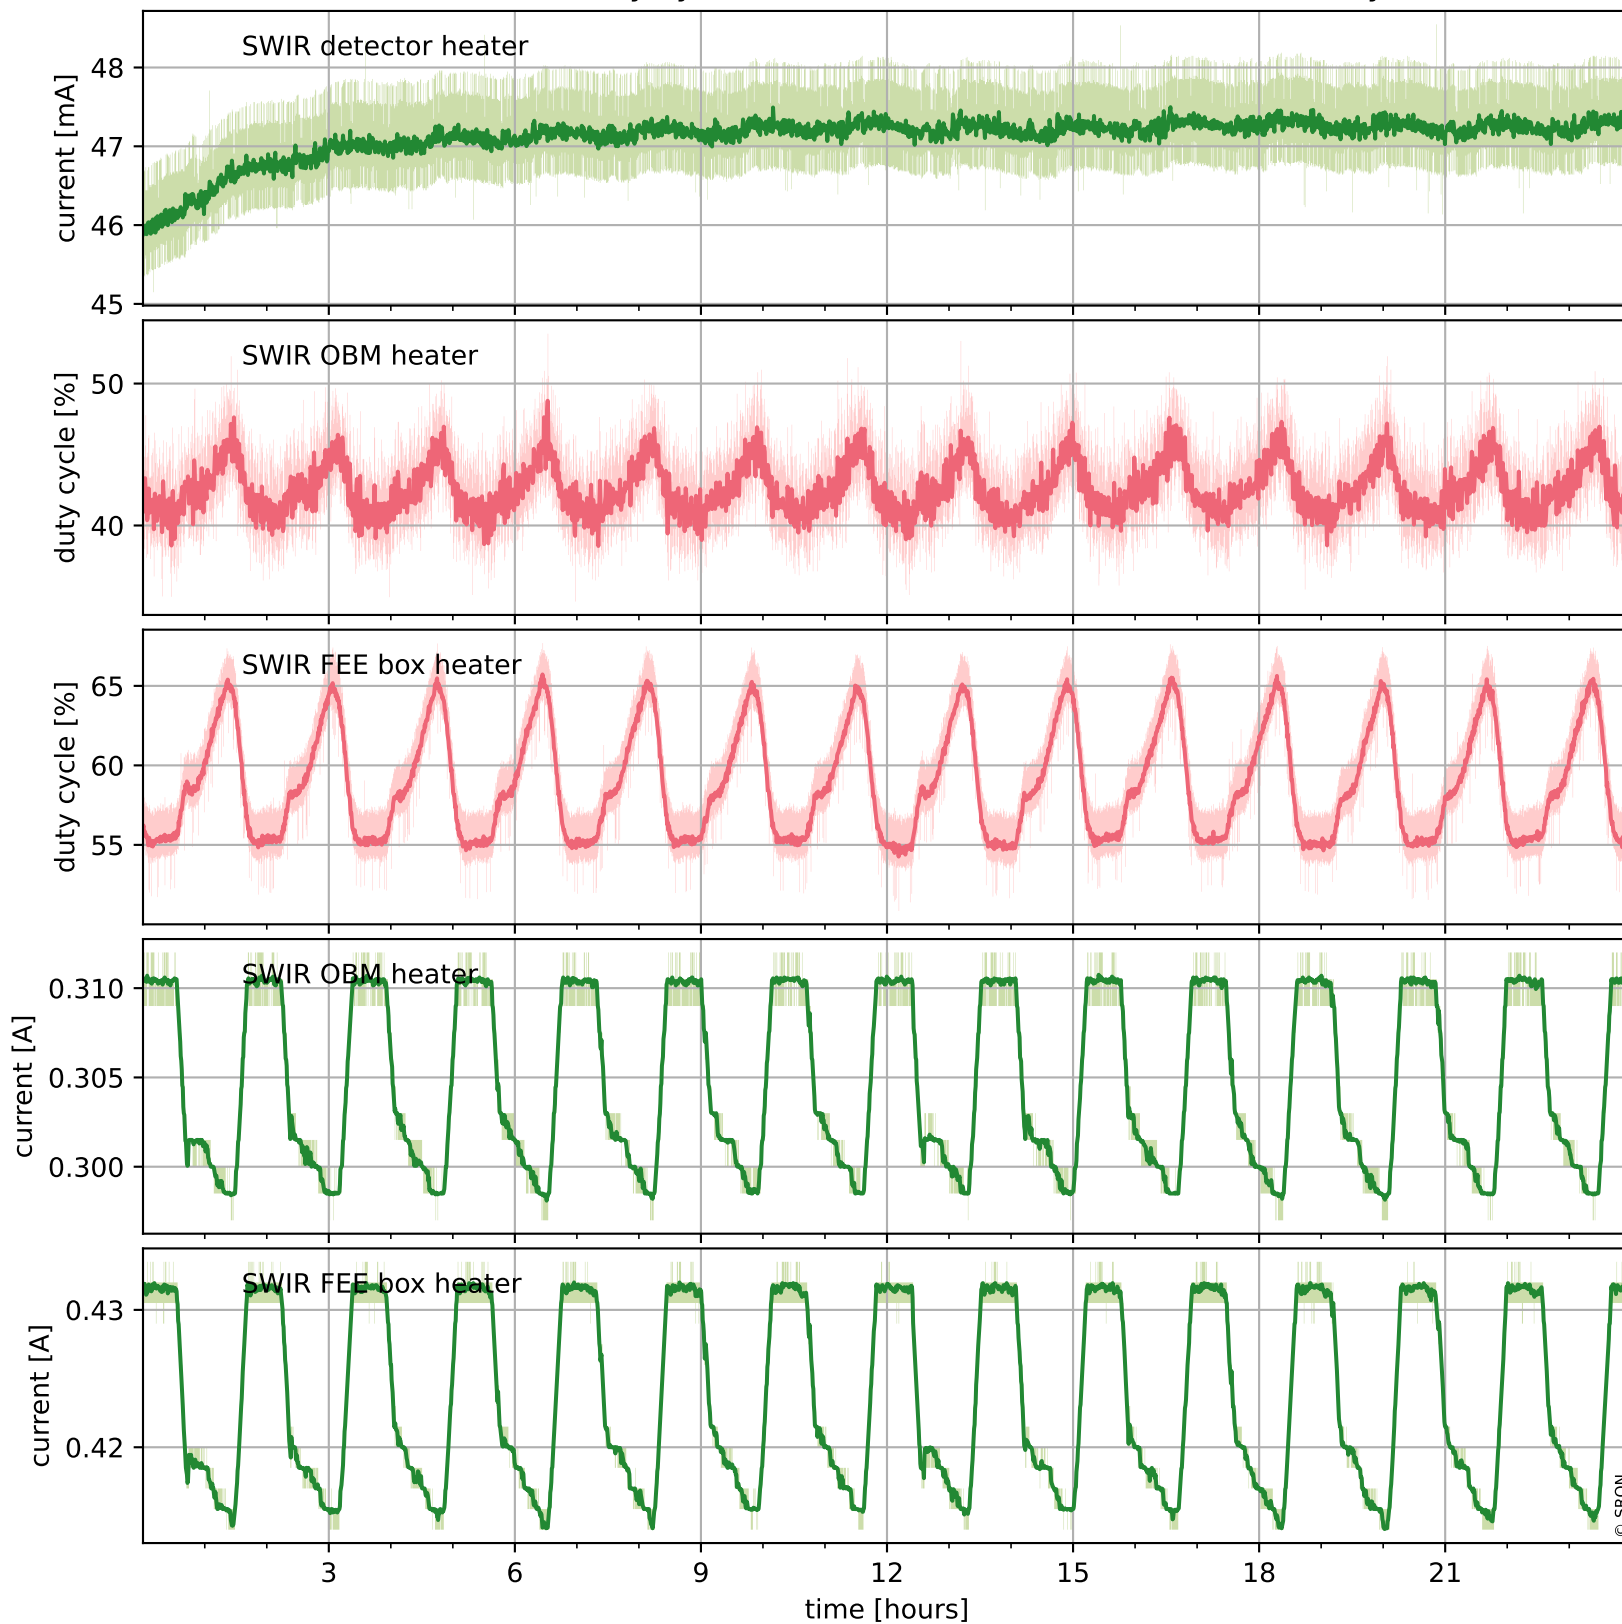

Tropomi SWIR housekeeping data

orbits : [28512, 28525]
coverage : 2023-04-15 / 2023-04-16
created : 2023-08-21T09:39:56

Current and duty cycle of 3 heaters relevant for SWIR (one day)