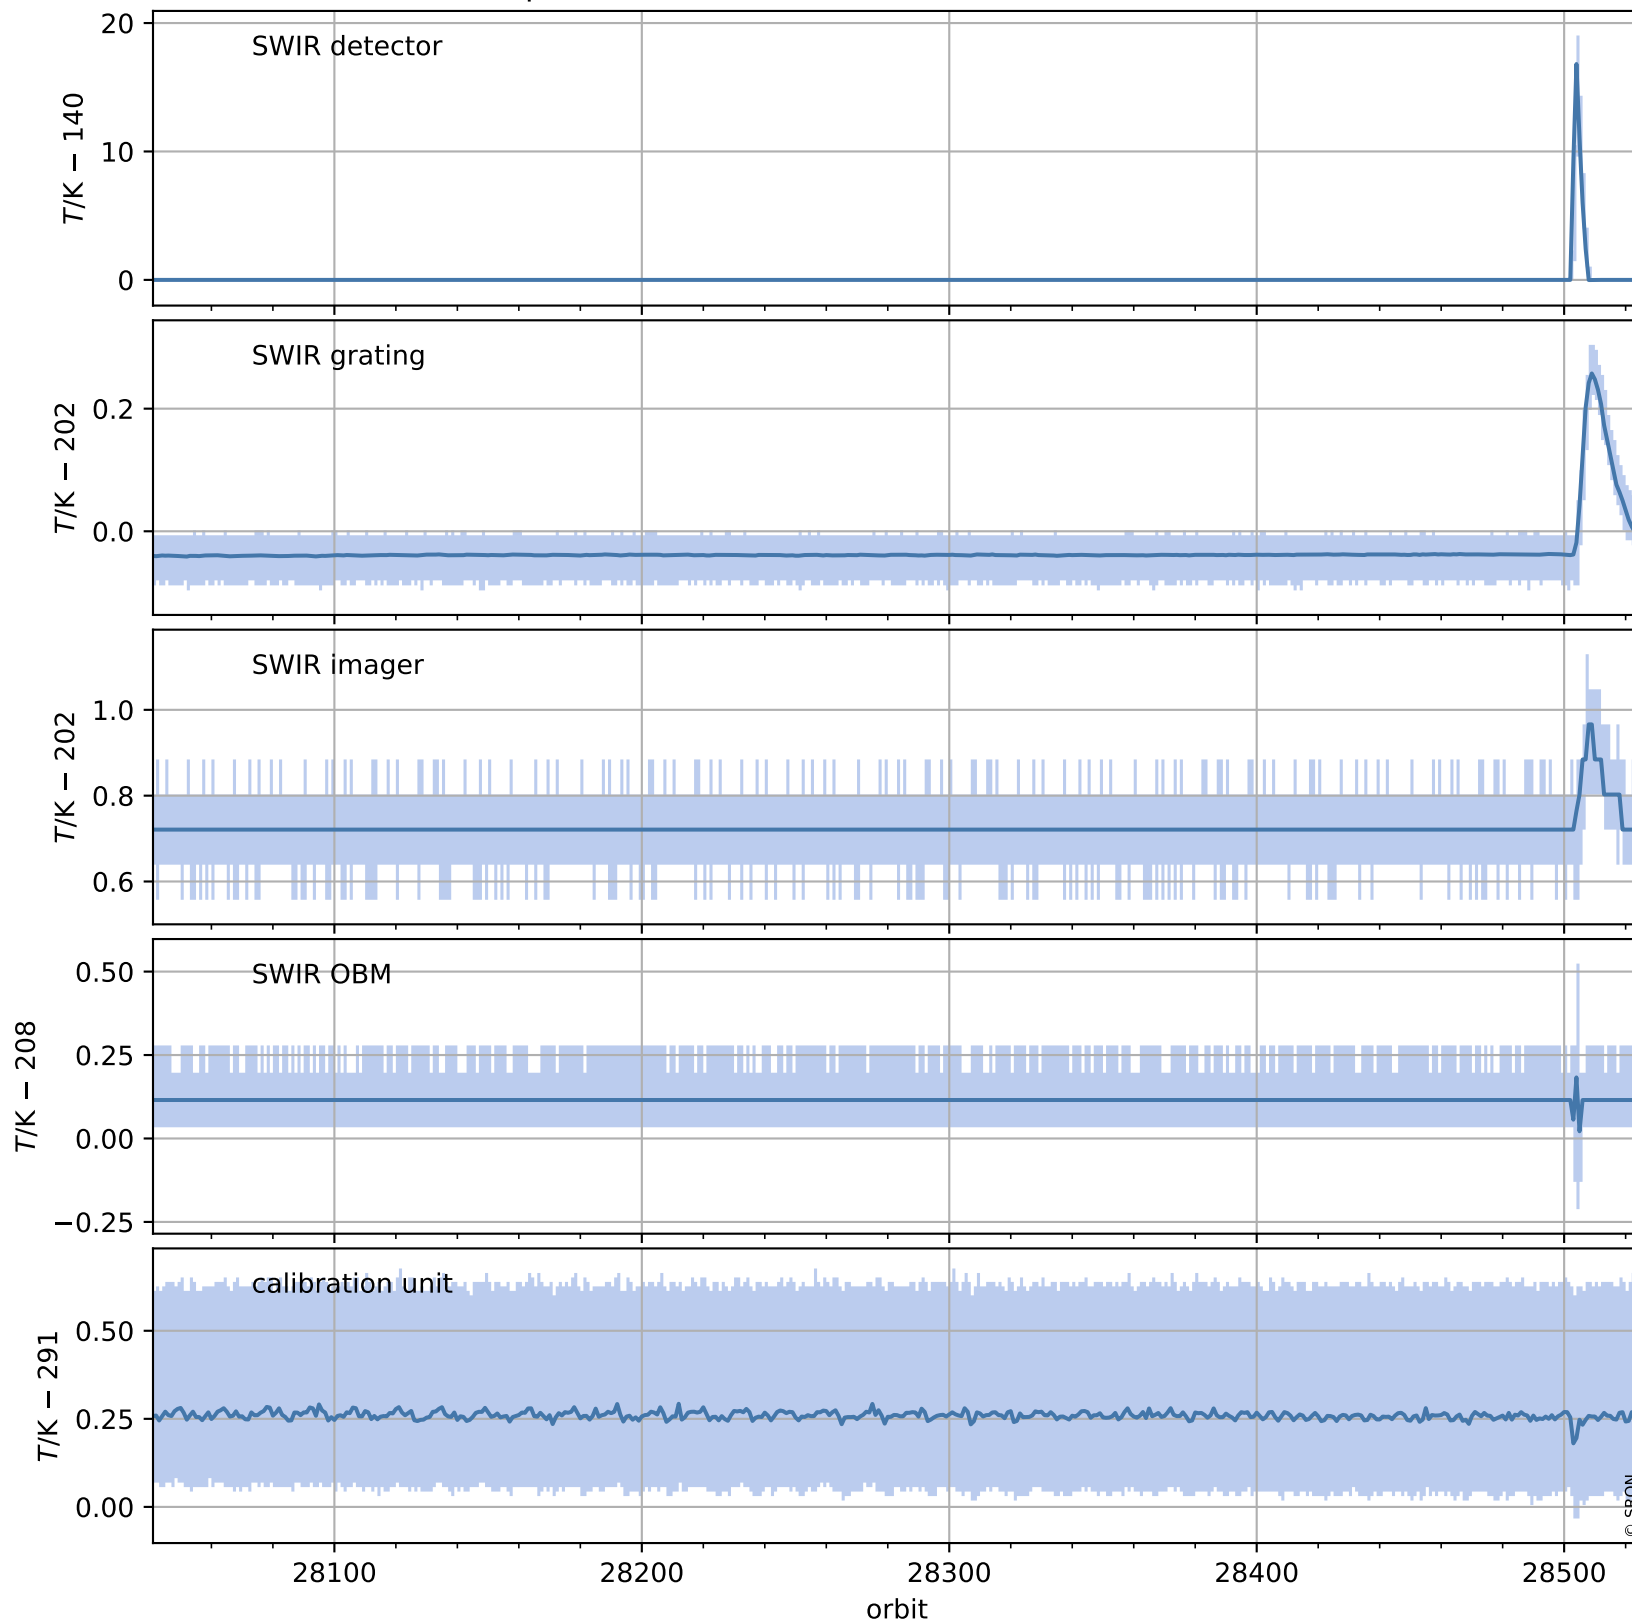

# Tropomi SWIR housekeeping data

orbits : [28512, 28525]  
coverage : 2023-04-15 / 2023-04-16  
created : 2023-08-21T09:39:56

## Temperature of sensors relevant for SWIR (one day)

# Tropomi SWIR housekeeping data

orbits : [28041, 28525]  
coverage : 2023-03-12 / 2023-04-16  
created : 2023-08-21T09:39:56

## Temperature of sensors relevant for SWIR (last month)