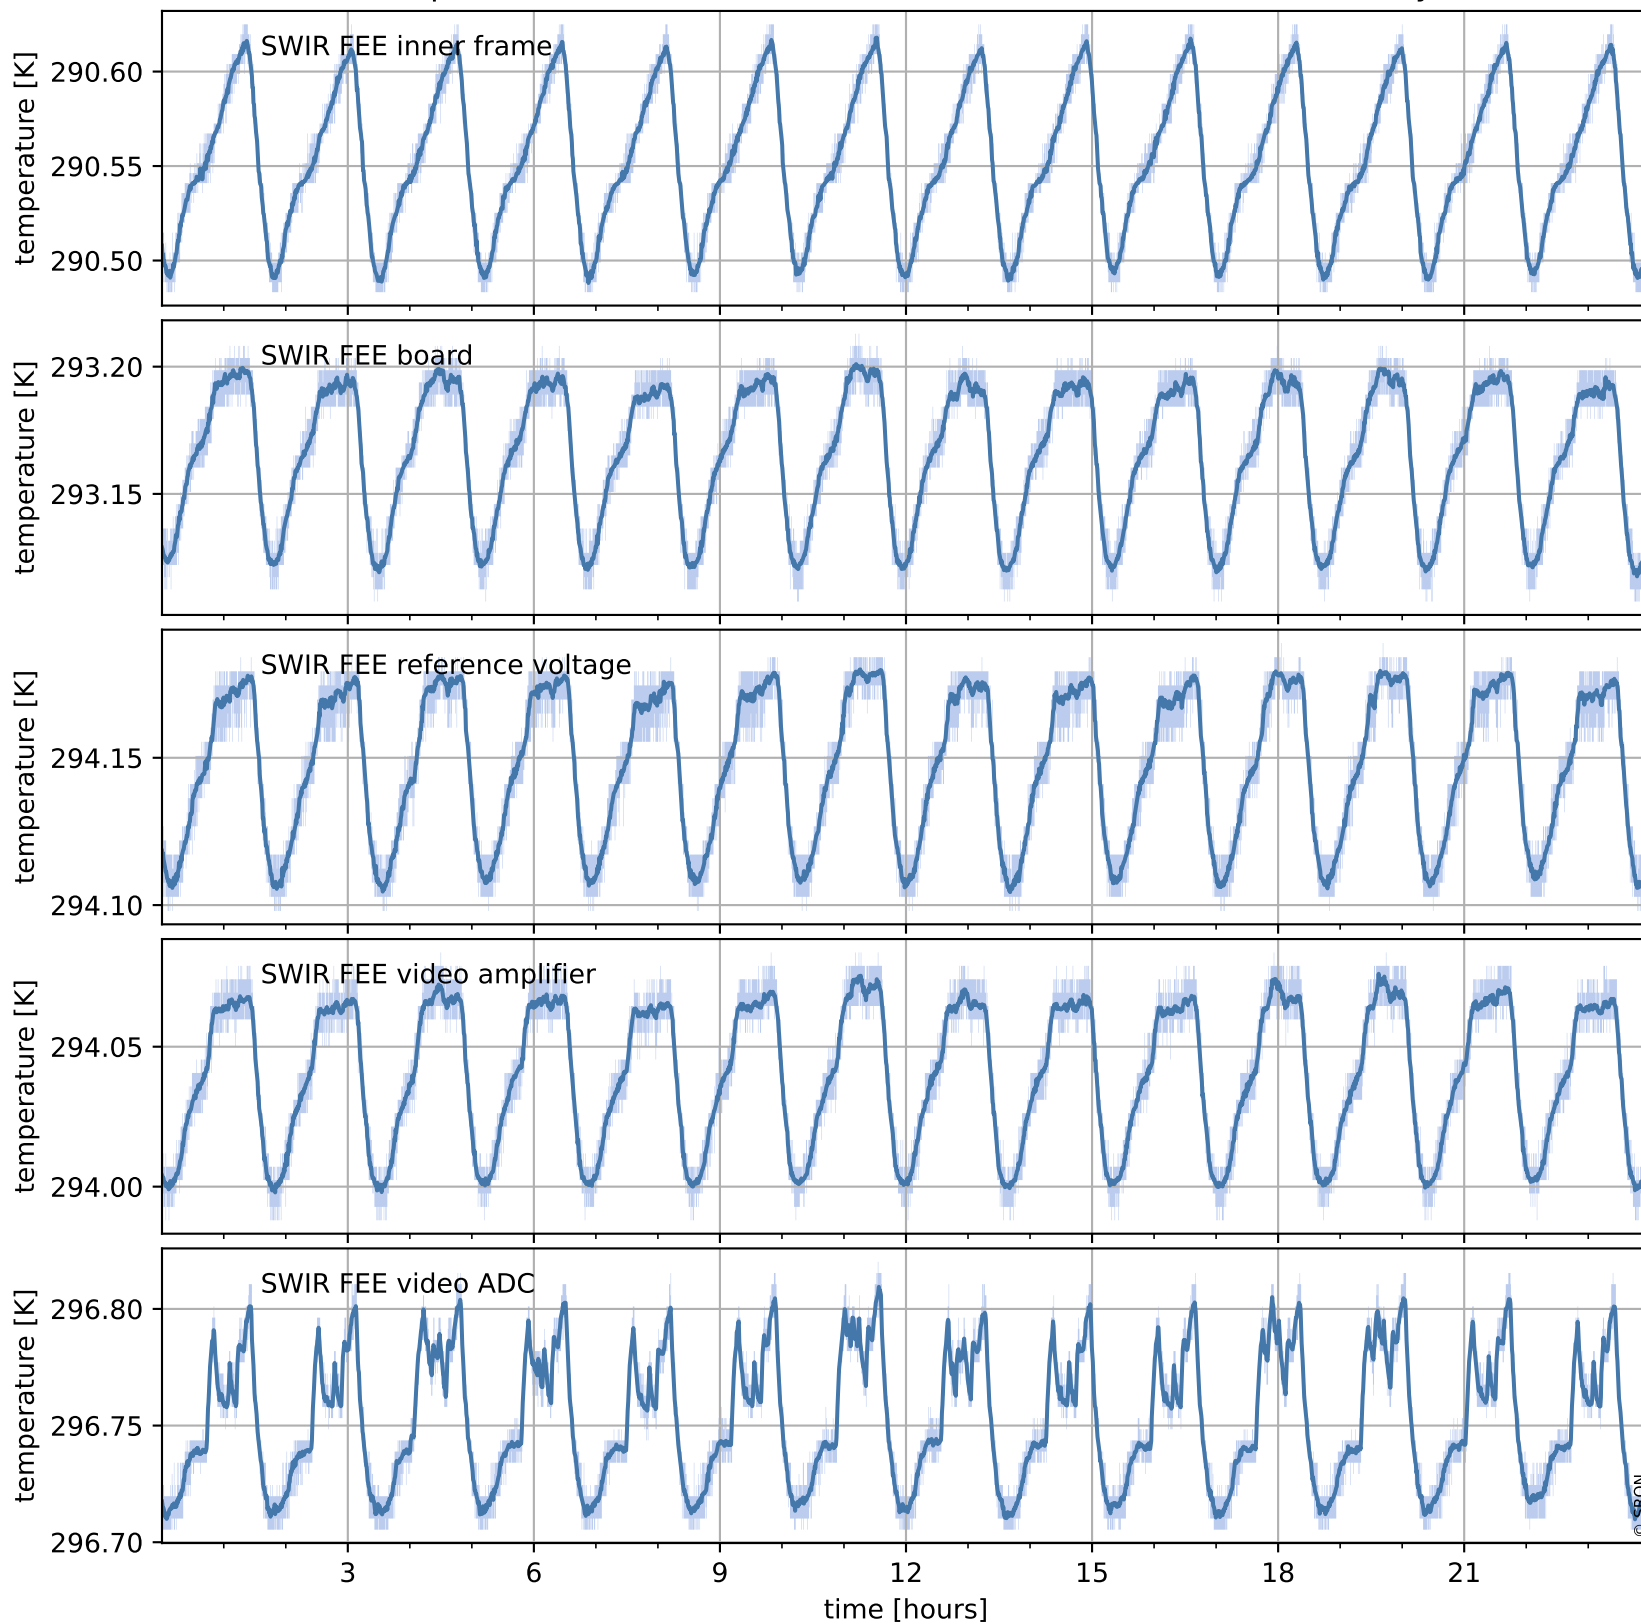

Tropomi SWIR housekeeping data

orbits : [28512, 28525]
coverage : 2023-04-15 / 2023-04-16
created : 2023-08-21T09:39:57

Temperature of sensors at the SWIR front-end electronics (one day)