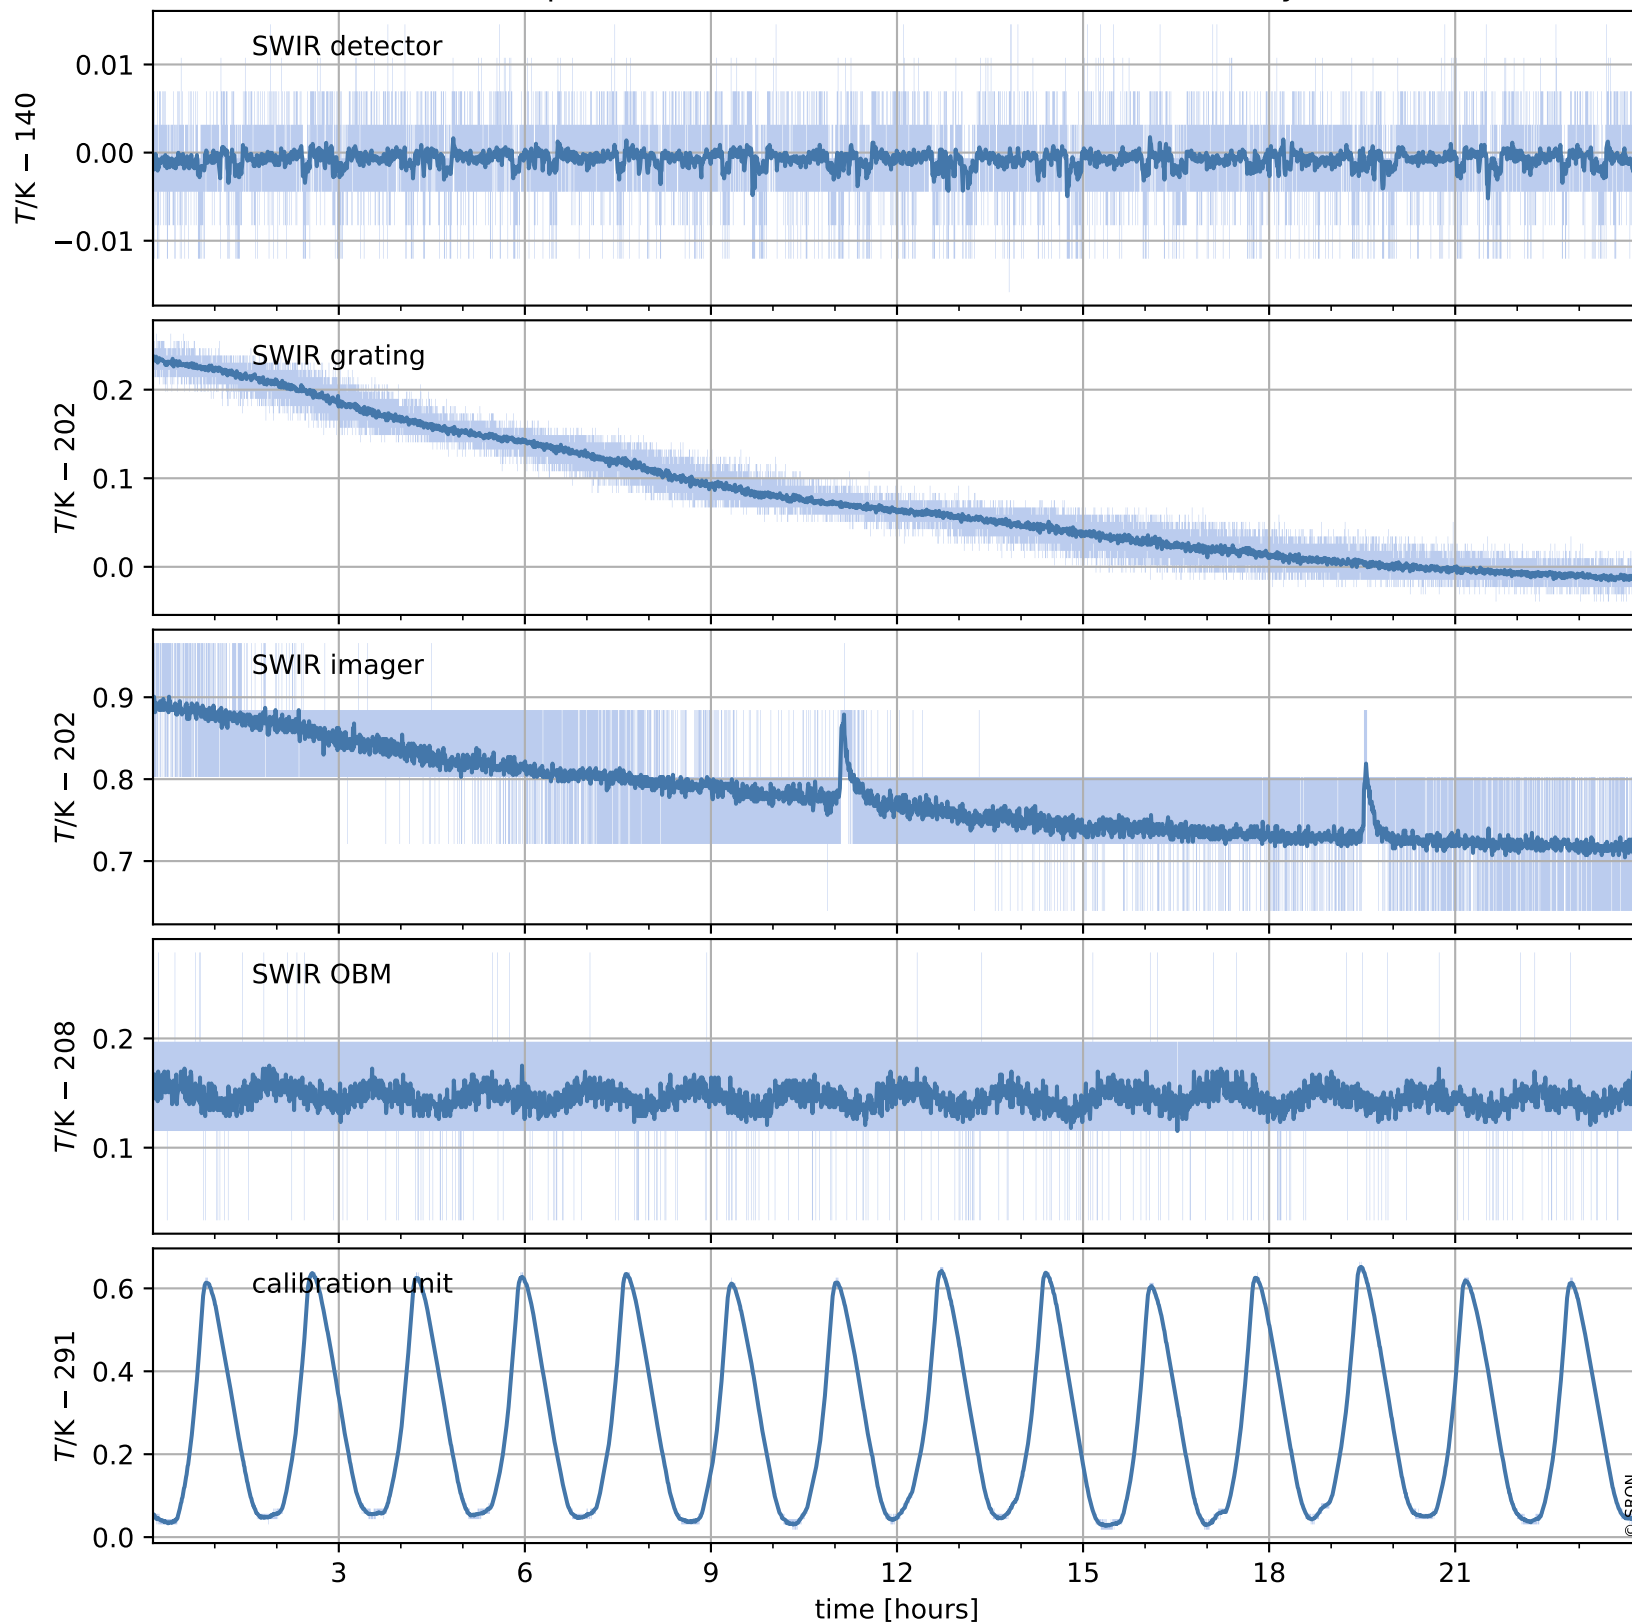

# Tropomi SWIR housekeeping data

orbits : [28512, 28525]  
coverage : 2023-04-15 / 2023-04-16  
created : 2023-08-21T09:39:56

## Temperature of sensors relevant for SWIR (one day)

## Temperature of sensors relevant for SWIR (last month)