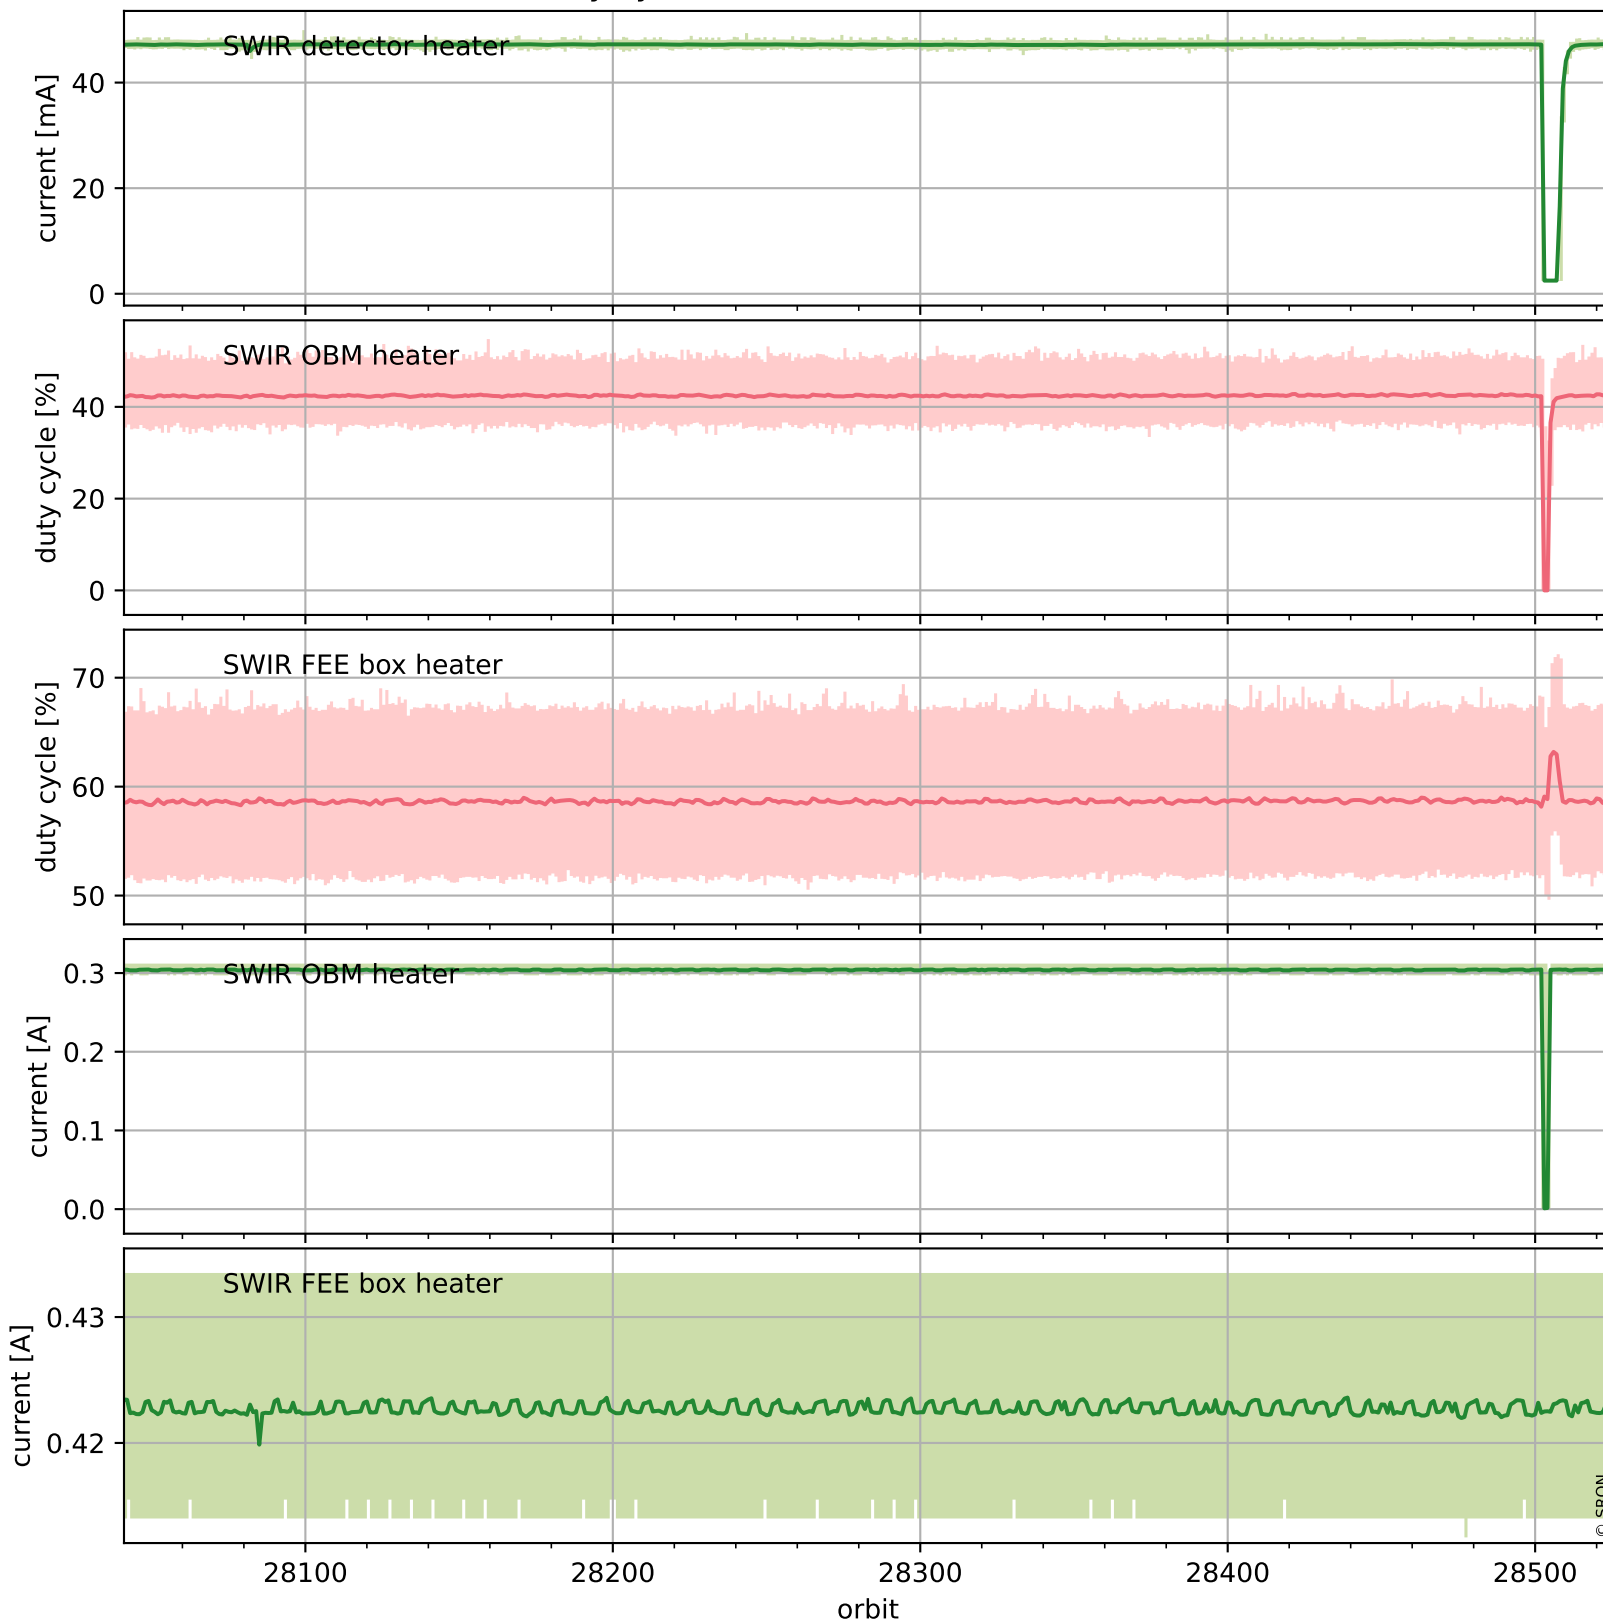

Tropomi SWIR housekeeping data

orbits : [28041, 28525]
coverage : 2023-03-12 / 2023-04-16
created : 2023-08-21T09:39:57

Current and duty cycle of 3 heaters relevant for SWIR (last month)