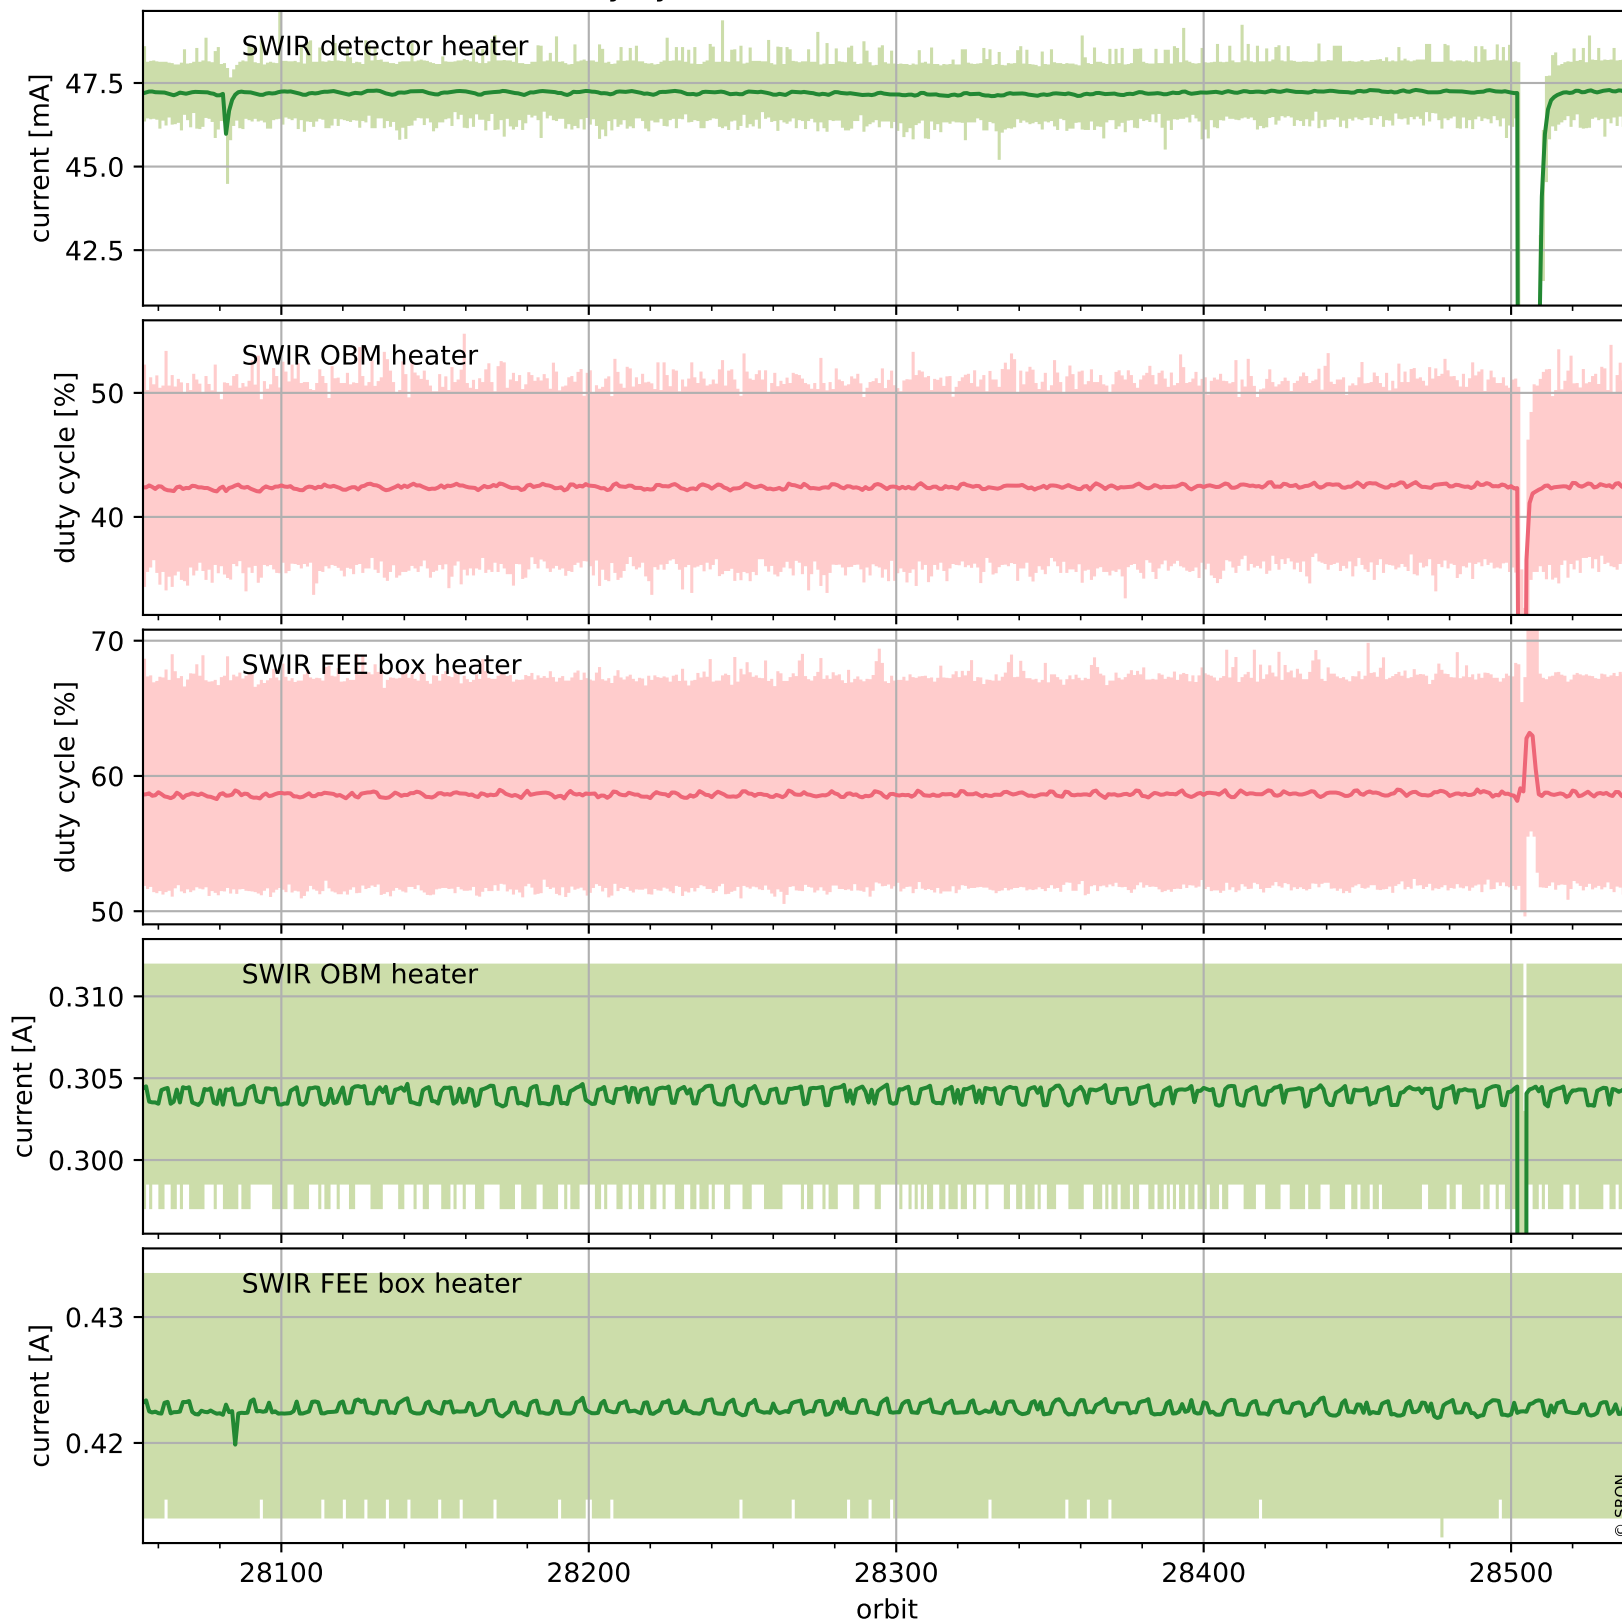

Tropomi SWIR housekeeping data

orbits : [28526, 28539]
coverage : 2023-04-16 / 2023-04-17
created : 2023-08-21T09:39:58

Temperature of sensors relevant for SWIR (one day)

Tropomi SWIR housekeeping data

orbits : [28055, 28539]
coverage : 2023-03-13 / 2023-04-17
created : 2023-08-21T09:39:58

Temperature of sensors relevant for SWIR (last month)

Tropomi SWIR housekeeping data

orbits : [28526, 28539]
coverage : 2023-04-16 / 2023-04-17
created : 2023-08-21T09:39:59

Current and duty cycle of 3 heaters relevant for SWIR (one day)

Tropomi SWIR housekeeping data

orbits : [28055, 28539]
coverage : 2023-03-13 / 2023-04-17
created : 2023-08-21T09:39:59

Current and duty cycle of 3 heaters relevant for SWIR (last month)

Tropomi SWIR housekeeping data

orbits : [28526, 28539]
coverage : 2023-04-16 / 2023-04-17
created : 2023-08-21T09:39:59

Temperature of sensors at the SWIR front-end electronics (one day)

Tropomi SWIR housekeeping data

orbits : [28055, 28539]
coverage : 2023-03-13 / 2023-04-17
created : 2023-08-21T09:40:00