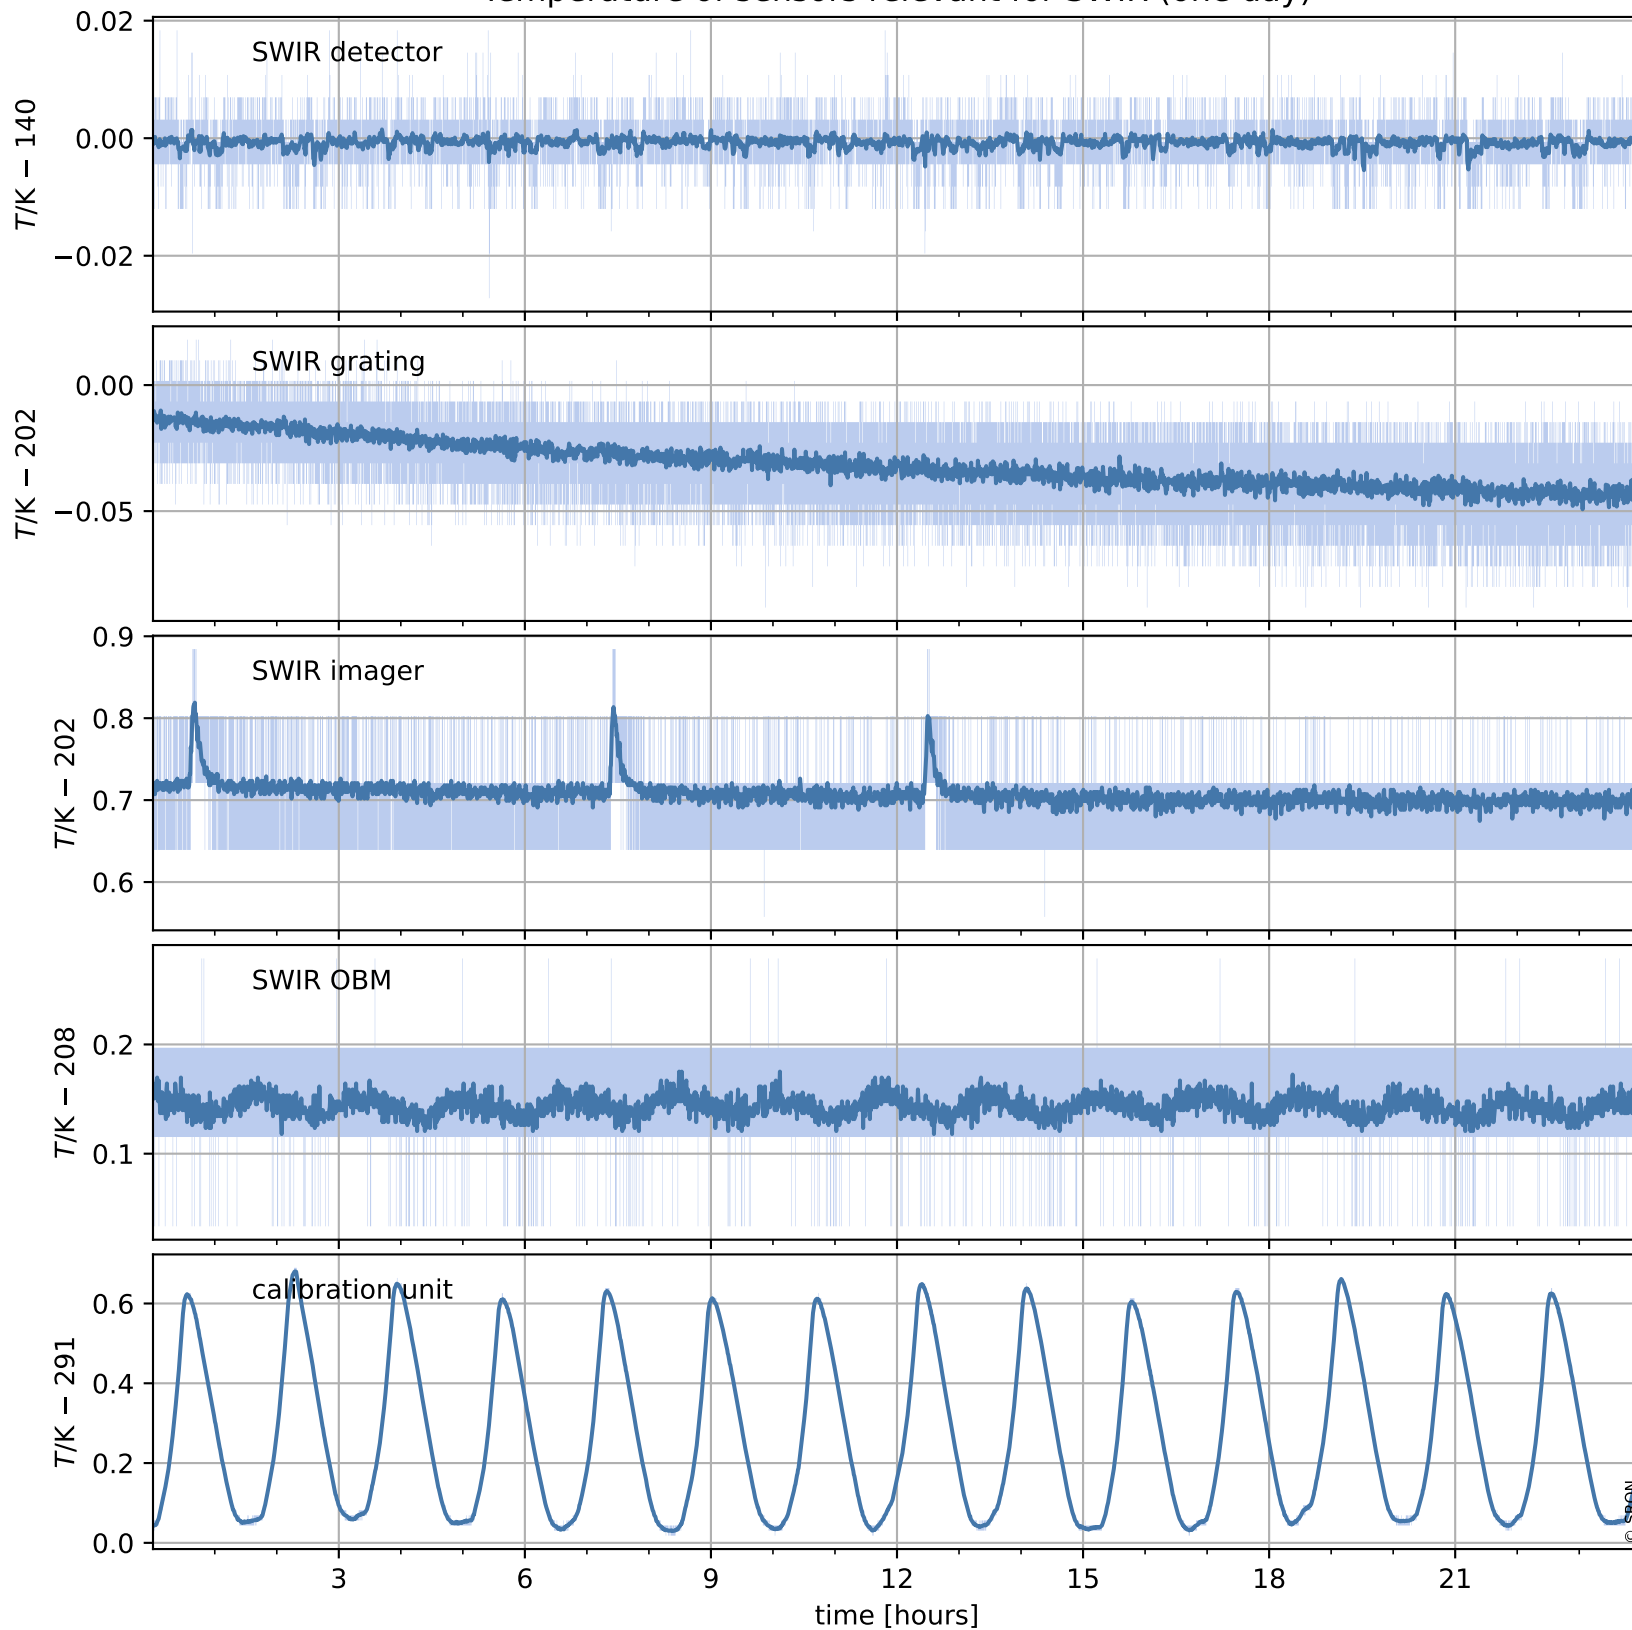

Tropomi SWIR housekeeping data

orbits : [28526, 28539]
coverage : 2023-04-16 / 2023-04-17
created : 2023-08-21T09:39:58

Temperature of sensors relevant for SWIR (one day)

Tropomi SWIR housekeeping data

orbits : [28055, 28539]
coverage : 2023-03-13 / 2023-04-17
created : 2023-08-21T09:39:58

Temperature of sensors relevant for SWIR (last month)

Tropomi SWIR housekeeping data

orbits : [28526, 28539]
coverage : 2023-04-16 / 2023-04-17
created : 2023-08-21T09:39:59

Current and duty cycle of 3 heaters relevant for SWIR (one day)

Tropomi SWIR housekeeping data

orbits : [28055, 28539]
coverage : 2023-03-13 / 2023-04-17
created : 2023-08-21T09:39:59

Current and duty cycle of 3 heaters relevant for SWIR (last month)

Tropomi SWIR housekeeping data