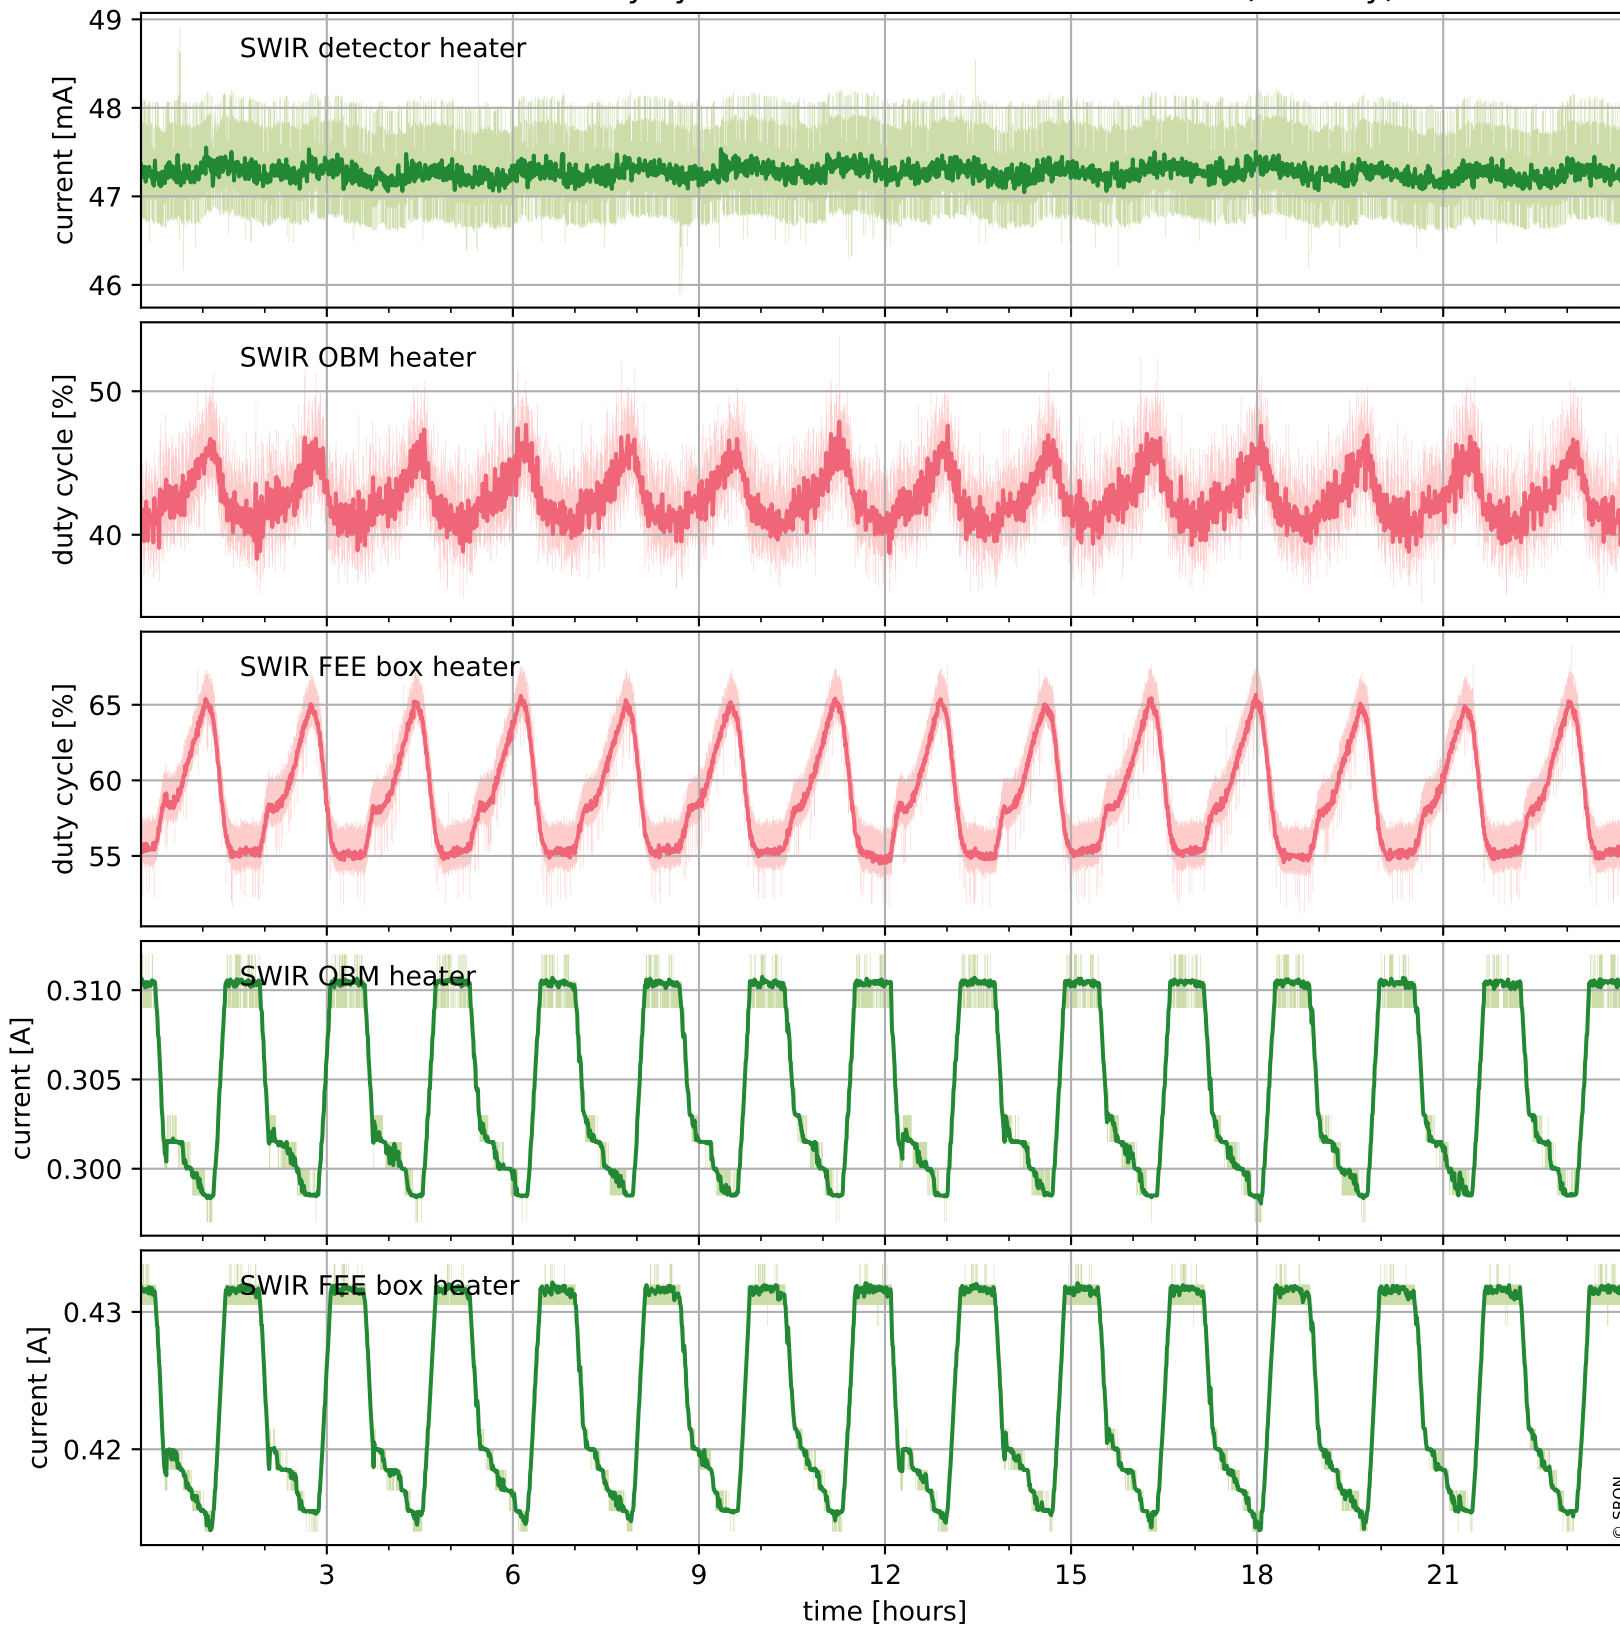

Tropomi SWIR housekeeping data

orbits : [28526, 28539]
coverage : 2023-04-16 / 2023-04-17
created : 2023-08-21T09:39:58

Temperature of sensors relevant for SWIR (one day)

Tropomi SWIR housekeeping data

orbits : [28055, 28539]
coverage : 2023-03-13 / 2023-04-17
created : 2023-08-21T09:39:58

Temperature of sensors relevant for SWIR (last month)

Tropomi SWIR housekeeping data

orbits : [28526, 28539]
coverage : 2023-04-16 / 2023-04-17
created : 2023-08-21T09:39:59

Current and duty cycle of 3 heaters relevant for SWIR (one day)