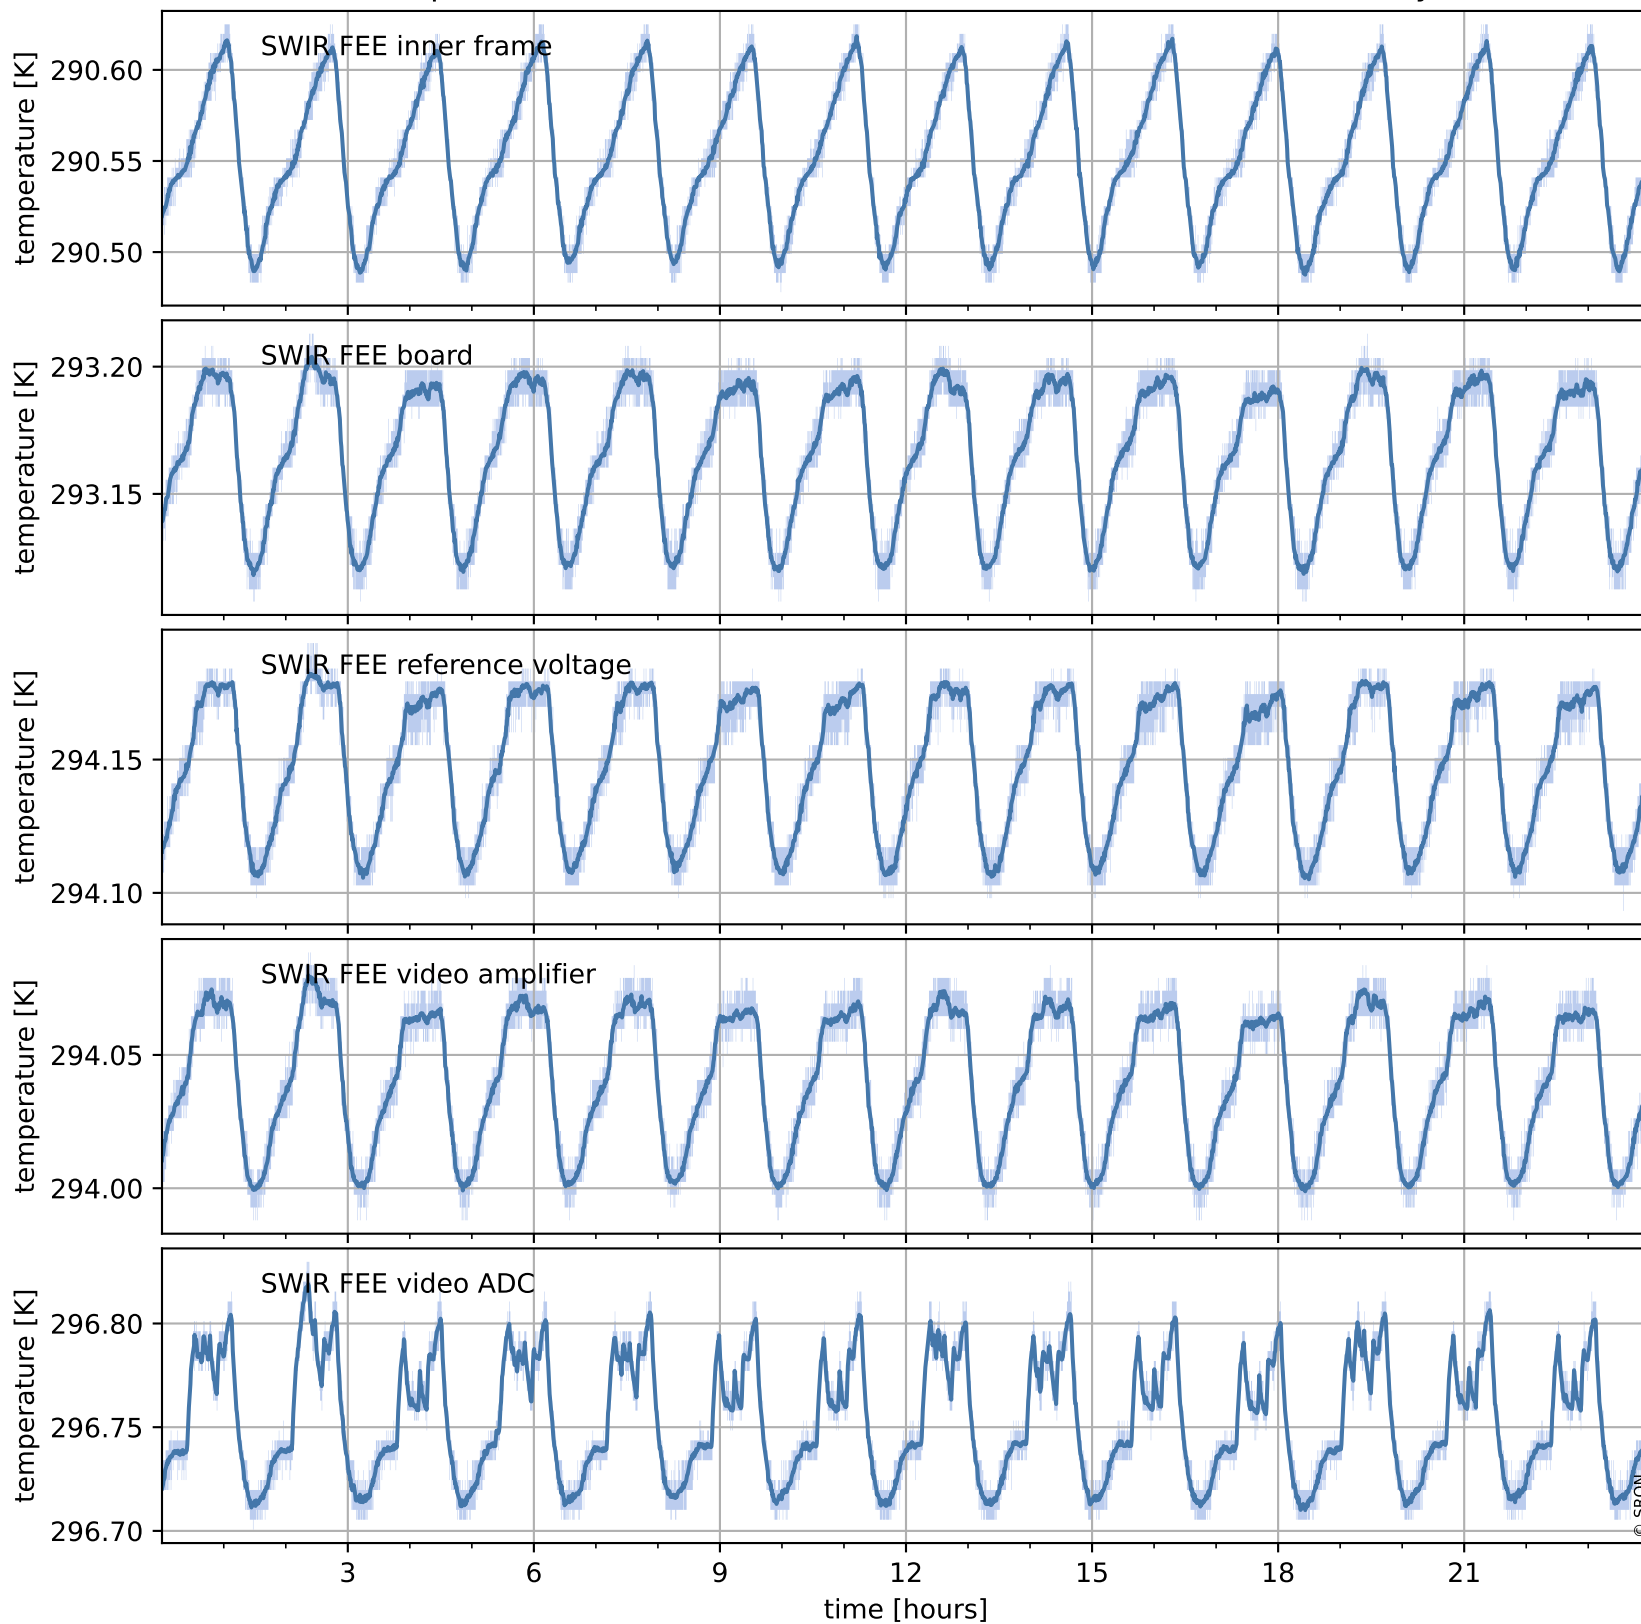

Tropomi SWIR housekeeping data

orbits : [28526, 28539]
coverage : 2023-04-16 / 2023-04-17
created : 2023-08-21T09:39:58

Temperature of sensors relevant for SWIR (one day)

Tropomi SWIR housekeeping data

orbits : [28055, 28539]
coverage : 2023-03-13 / 2023-04-17
created : 2023-08-21T09:39:58

Temperature of sensors relevant for SWIR (last month)

Tropomi SWIR housekeeping data

orbits : [28526, 28539]
coverage : 2023-04-16 / 2023-04-17
created : 2023-08-21T09:39:59

Current and duty cycle of 3 heaters relevant for SWIR (one day)

Tropomi SWIR housekeeping data

orbits : [28055, 28539]
coverage : 2023-03-13 / 2023-04-17
created : 2023-08-21T09:39:59

Current and duty cycle of 3 heaters relevant for SWIR (last month)

Tropomi SWIR housekeeping data

orbits : [28526, 28539]
coverage : 2023-04-16 / 2023-04-17
created : 2023-08-21T09:39:59

Temperature of sensors at the SWIR front-end electronics (one day)

Tropomi SWIR housekeeping data

orbits : [28055, 28539]
coverage : 2023-03-13 / 2023-04-17
created : 2023-08-21T09:40:00