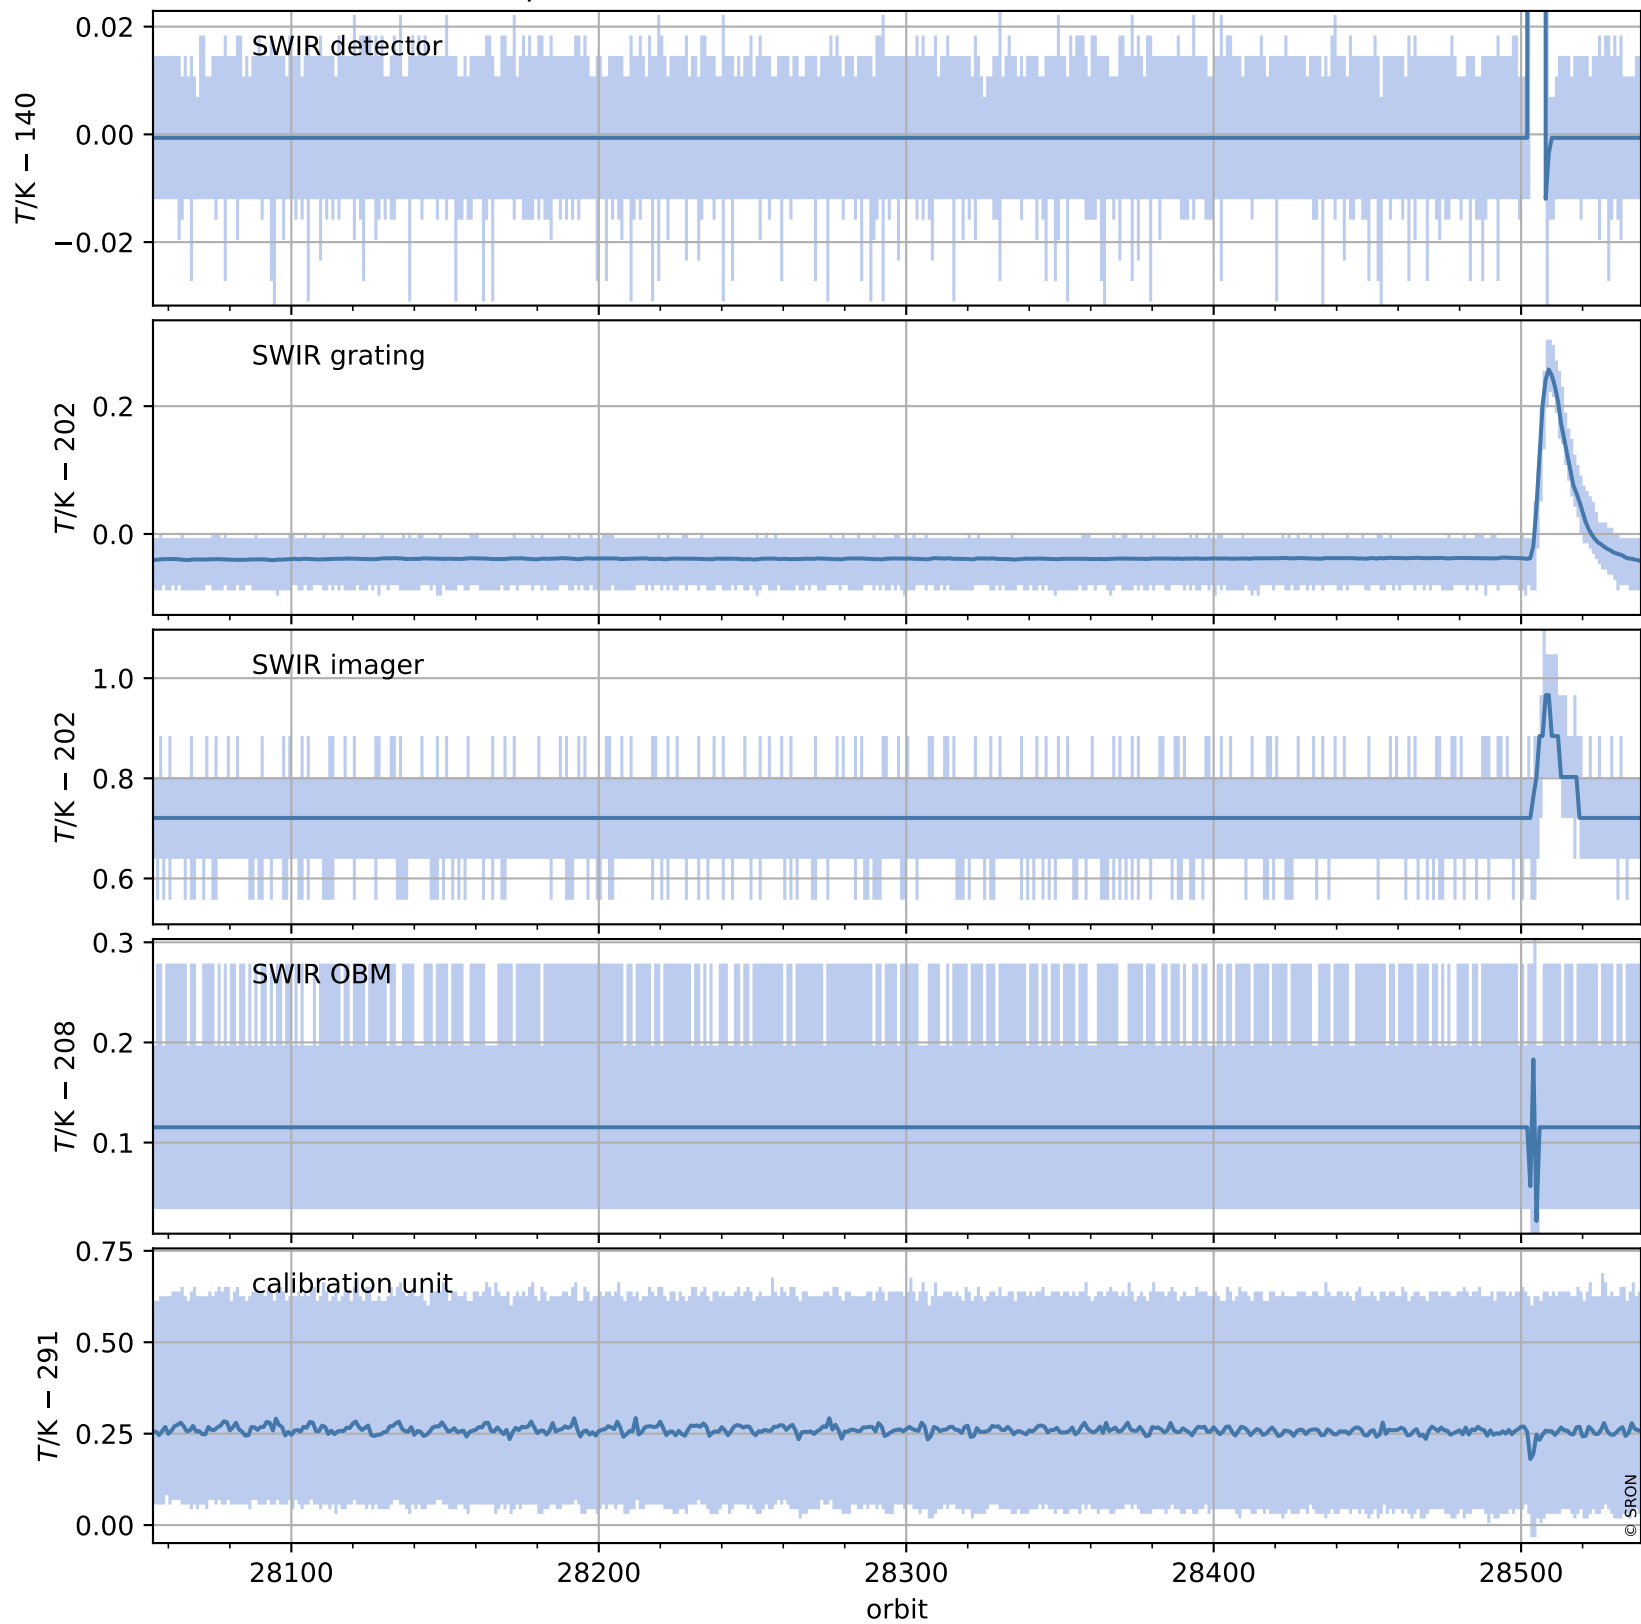

Tropomi SWIR housekeeping data

orbits : [28526, 28539]
coverage : 2023-04-16 / 2023-04-17
created : 2023-08-21T09:39:58

Temperature of sensors relevant for SWIR (one day)

Tropomi SWIR housekeeping data

orbits : [28055, 28539]
coverage : 2023-03-13 / 2023-04-17
created : 2023-08-21T09:39:58

Temperature of sensors relevant for SWIR (last month)

Tropomi SWIR housekeeping data

orbits : [28526, 28539]
coverage : 2023-04-16 / 2023-04-17
created : 2023-08-21T09:39:59

Current and duty cycle of 3 heaters relevant for SWIR (one day)

Tropomi SWIR housekeeping data

orbits : [28055, 28539]
coverage : 2023-03-13 / 2023-04-17
created : 2023-08-21T09:39:59

Current and duty cycle of 3 heaters relevant for SWIR (last month)

Tropomi SWIR housekeeping data

orbits : [28526, 28539]
coverage : 2023-04-16 / 2023-04-17
created : 2023-08-21T09:39:59

Temperature of sensors at the SWIR front-end electronics (one day)

Tropomi SWIR housekeeping data

orbits : [28055, 28539]
coverage : 2023-03-13 / 2023-04-17
created : 2023-08-21T09:40:00