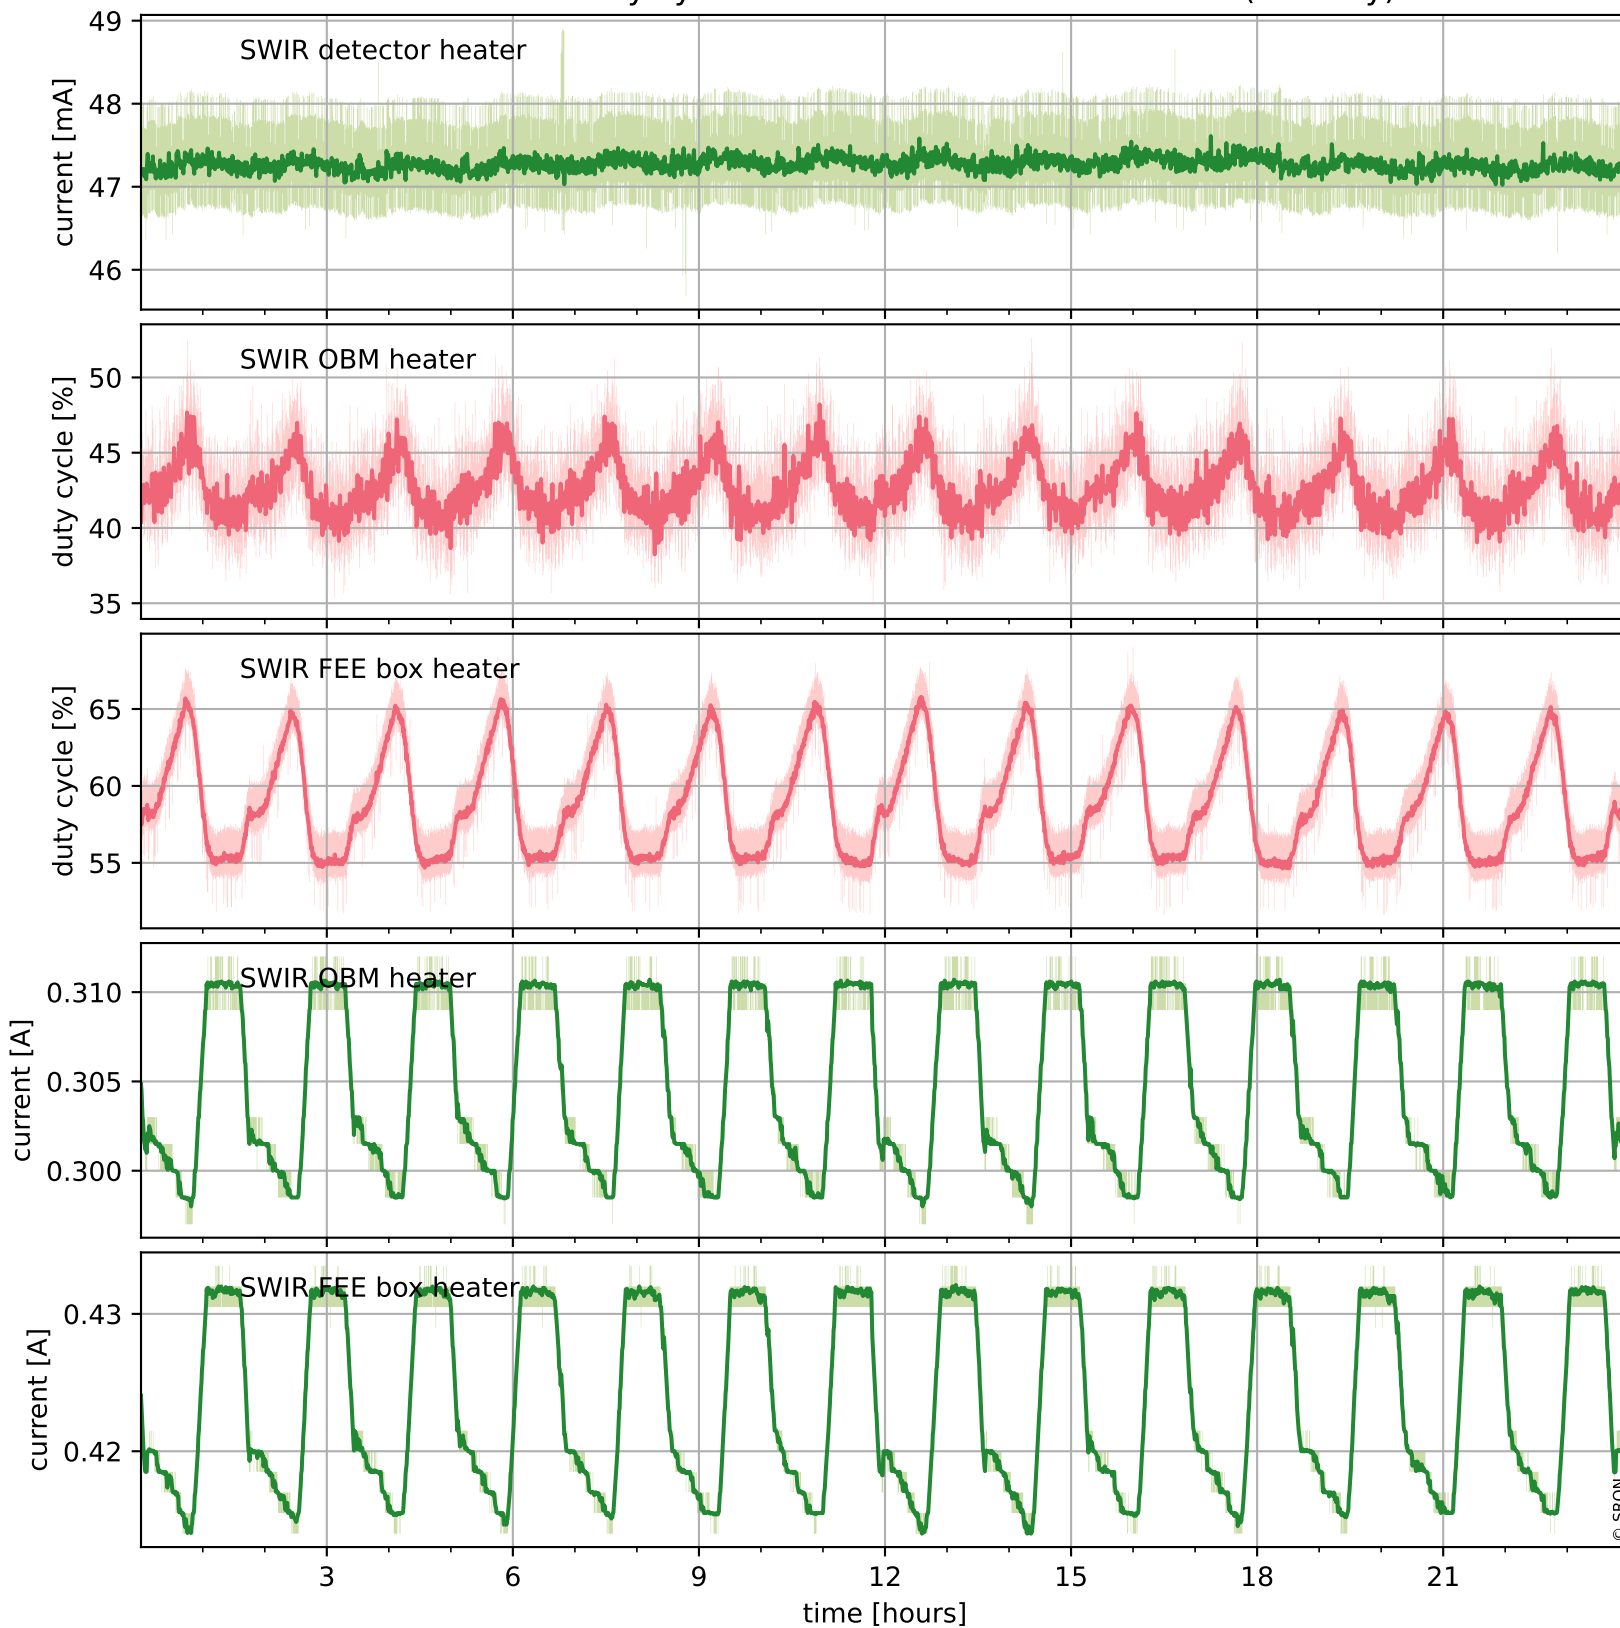

Tropomi SWIR housekeeping data

orbits : [28540, 28553]
coverage : 2023-04-17 / 2023-04-18
created : 2023-08-21T09:40:00

Temperature of sensors relevant for SWIR (one day)

Tropomi SWIR housekeeping data

orbits : [28069, 28553]
coverage : 2023-03-14 / 2023-04-18
created : 2023-08-21T09:40:01

Temperature of sensors relevant for SWIR (last month)

Tropomi SWIR housekeeping data

orbits : [28540, 28553]
coverage : 2023-04-17 / 2023-04-18
created : 2023-08-21T09:40:01

Current and duty cycle of 3 heaters relevant for SWIR (one day)