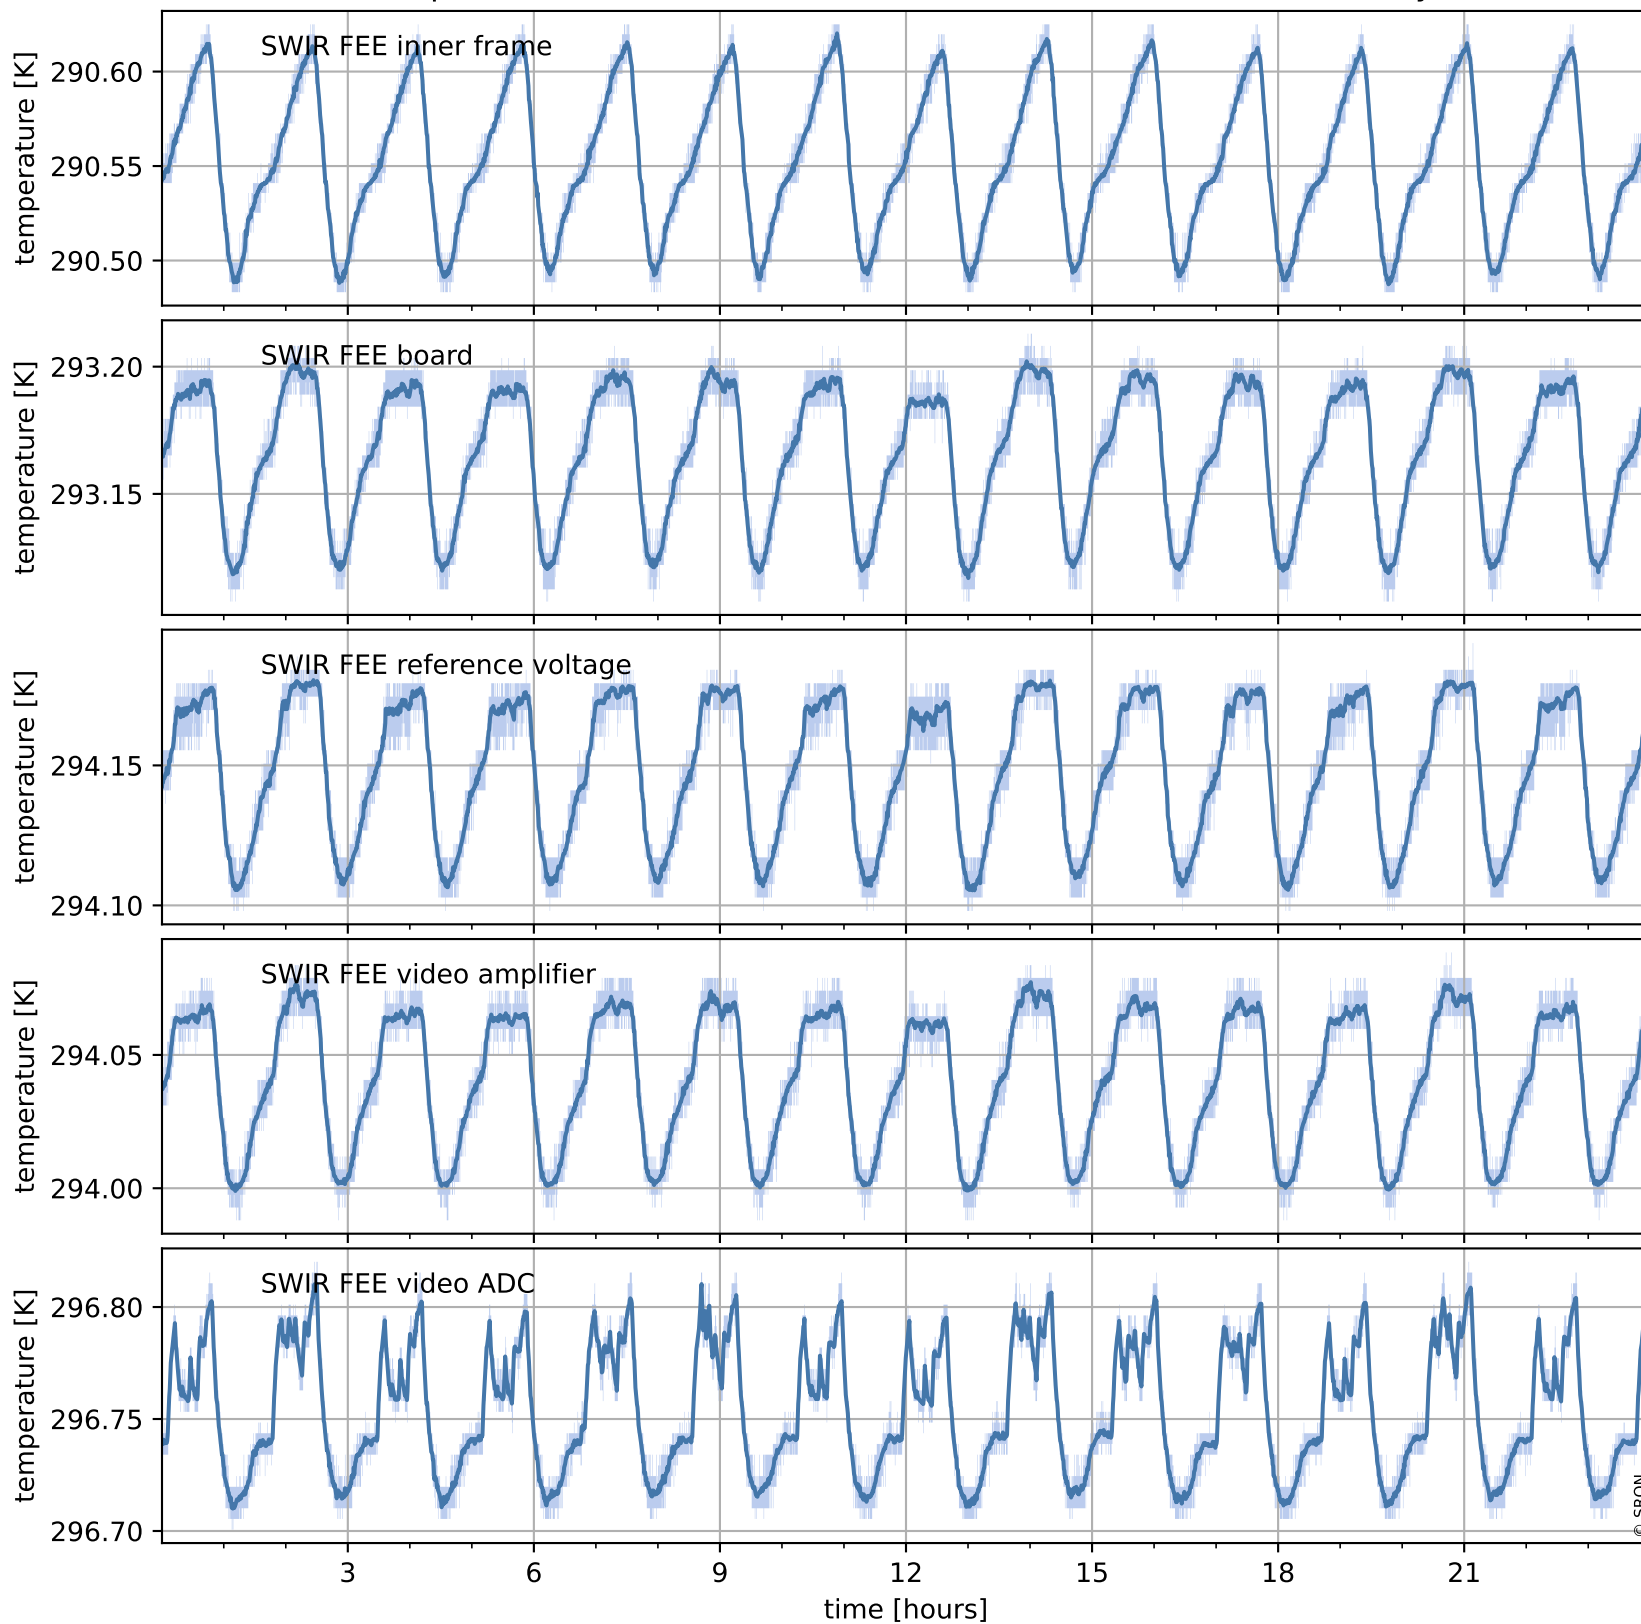

Tropomi SWIR housekeeping data

orbits : [28540, 28553]
coverage : 2023-04-17 / 2023-04-18
created : 2023-08-21T09:40:00

Temperature of sensors relevant for SWIR (one day)

Tropomi SWIR housekeeping data

orbits : [28069, 28553]
coverage : 2023-03-14 / 2023-04-18
created : 2023-08-21T09:40:01

Temperature of sensors relevant for SWIR (last month)

Tropomi SWIR housekeeping data

orbits : [28540, 28553]
coverage : 2023-04-17 / 2023-04-18
created : 2023-08-21T09:40:01

Current and duty cycle of 3 heaters relevant for SWIR (one day)

Tropomi SWIR housekeeping data

orbits : [28069, 28553]
coverage : 2023-03-14 / 2023-04-18
created : 2023-08-21T09:40:01

Current and duty cycle of 3 heaters relevant for SWIR (last month)

Tropomi SWIR housekeeping data

orbits : [28540, 28553]
coverage : 2023-04-17 / 2023-04-18
created : 2023-08-21T09:40:02

Temperature of sensors at the SWIR front-end electronics (one day)

Tropomi SWIR housekeeping data

orbits : [28069, 28553]
coverage : 2023-03-14 / 2023-04-18
created : 2023-08-21T09:40:02