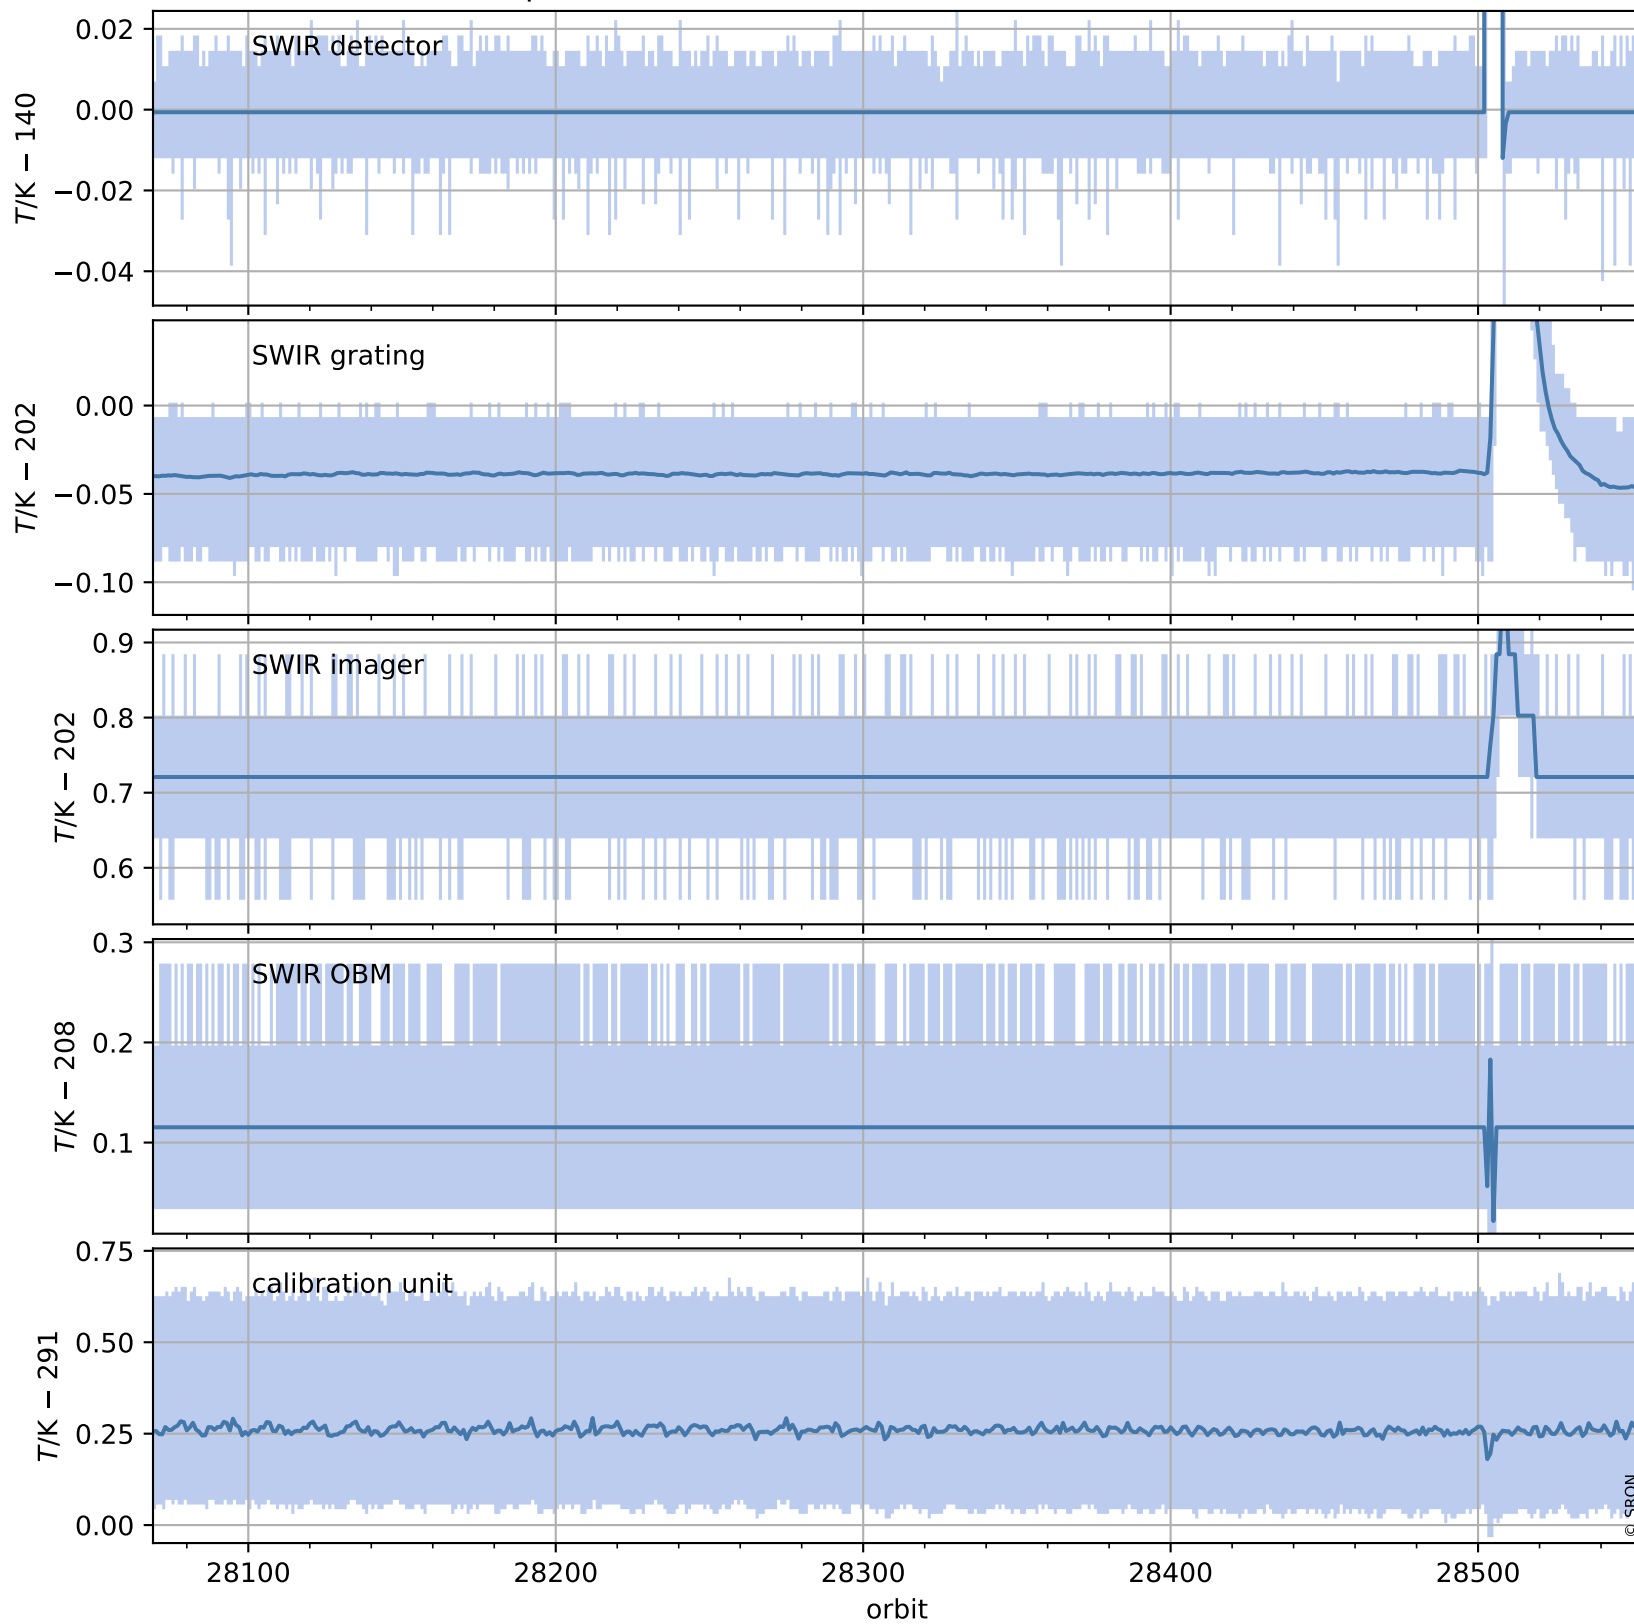

Tropomi SWIR housekeeping data

orbits : [28540, 28553]
coverage : 2023-04-17 / 2023-04-18
created : 2023-08-21T09:40:00

Temperature of sensors relevant for SWIR (one day)

Tropomi SWIR housekeeping data

orbits : [28069, 28553]
coverage : 2023-03-14 / 2023-04-18
created : 2023-08-21T09:40:01

Temperature of sensors relevant for SWIR (last month)

Tropomi SWIR housekeeping data

orbits : [28540, 28553]
coverage : 2023-04-17 / 2023-04-18
created : 2023-08-21T09:40:01

Current and duty cycle of 3 heaters relevant for SWIR (one day)

Tropomi SWIR housekeeping data

orbits : [28069, 28553]
coverage : 2023-03-14 / 2023-04-18
created : 2023-08-21T09:40:01

Current and duty cycle of 3 heaters relevant for SWIR (last month)

Tropomi SWIR housekeeping data

orbits : [28540, 28553]
coverage : 2023-04-17 / 2023-04-18
created : 2023-08-21T09:40:02

Temperature of sensors at the SWIR front-end electronics (one day)

Tropomi SWIR housekeeping data

orbits : [28069, 28553]
coverage : 2023-03-14 / 2023-04-18
created : 2023-08-21T09:40:02