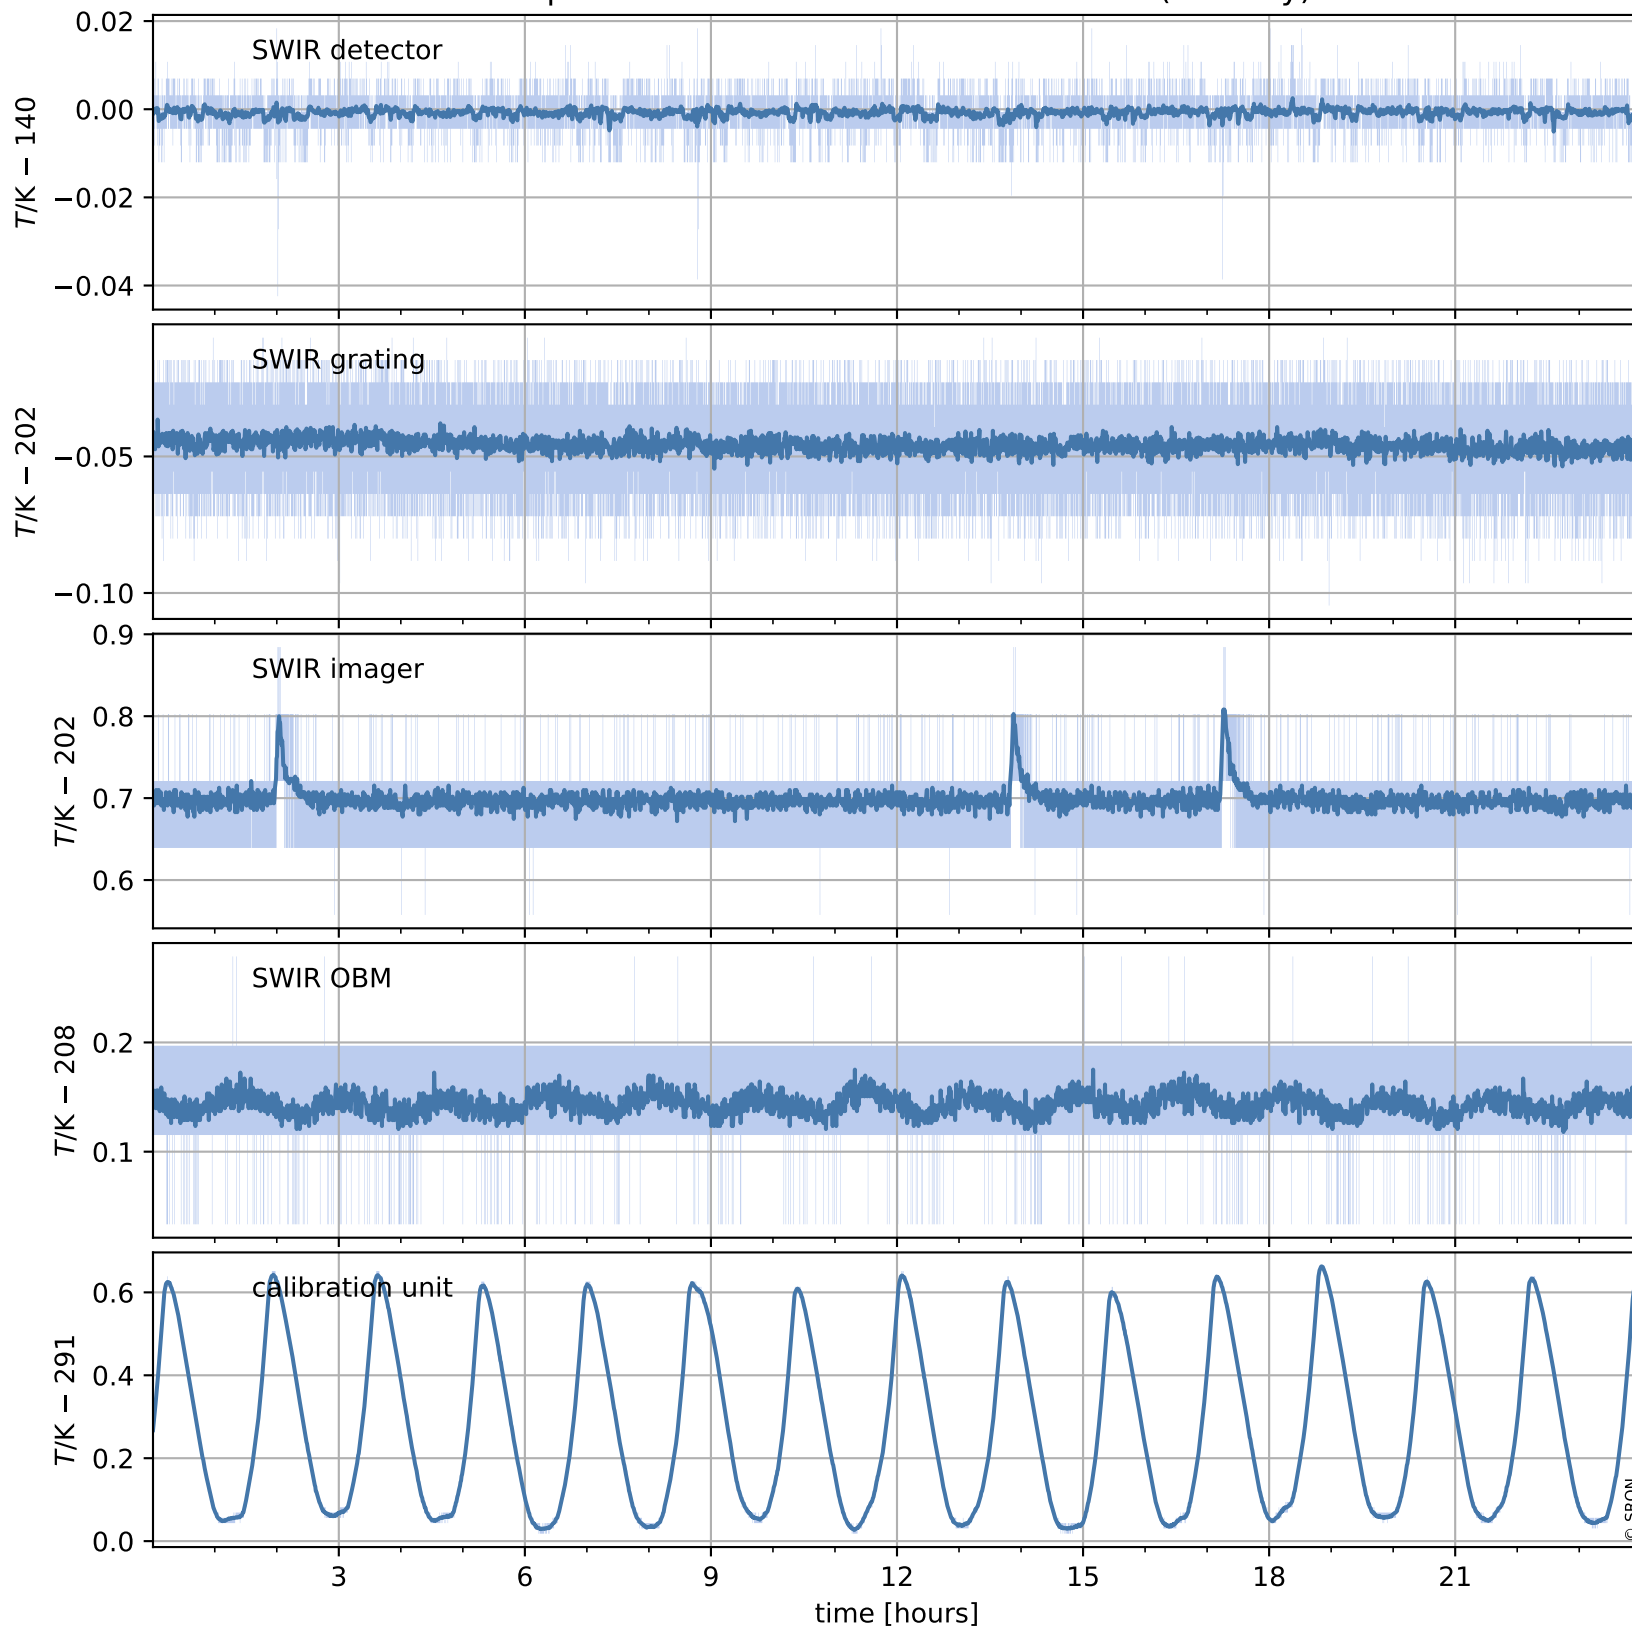

Tropomi SWIR housekeeping data

orbits : [28540, 28553]
coverage : 2023-04-17 / 2023-04-18
created : 2023-08-21T09:40:00

Temperature of sensors relevant for SWIR (one day)

Tropomi SWIR housekeeping data

orbits : [28069, 28553]
coverage : 2023-03-14 / 2023-04-18
created : 2023-08-21T09:40:01

Temperature of sensors relevant for SWIR (last month)

Tropomi SWIR housekeeping data

orbits : [28540, 28553]
coverage : 2023-04-17 / 2023-04-18
created : 2023-08-21T09:40:01

Current and duty cycle of 3 heaters relevant for SWIR (one day)

Tropomi SWIR housekeeping data

orbits : [28069, 28553]
coverage : 2023-03-14 / 2023-04-18
created : 2023-08-21T09:40:01

Current and duty cycle of 3 heaters relevant for SWIR (last month)

Tropomi SWIR housekeeping data