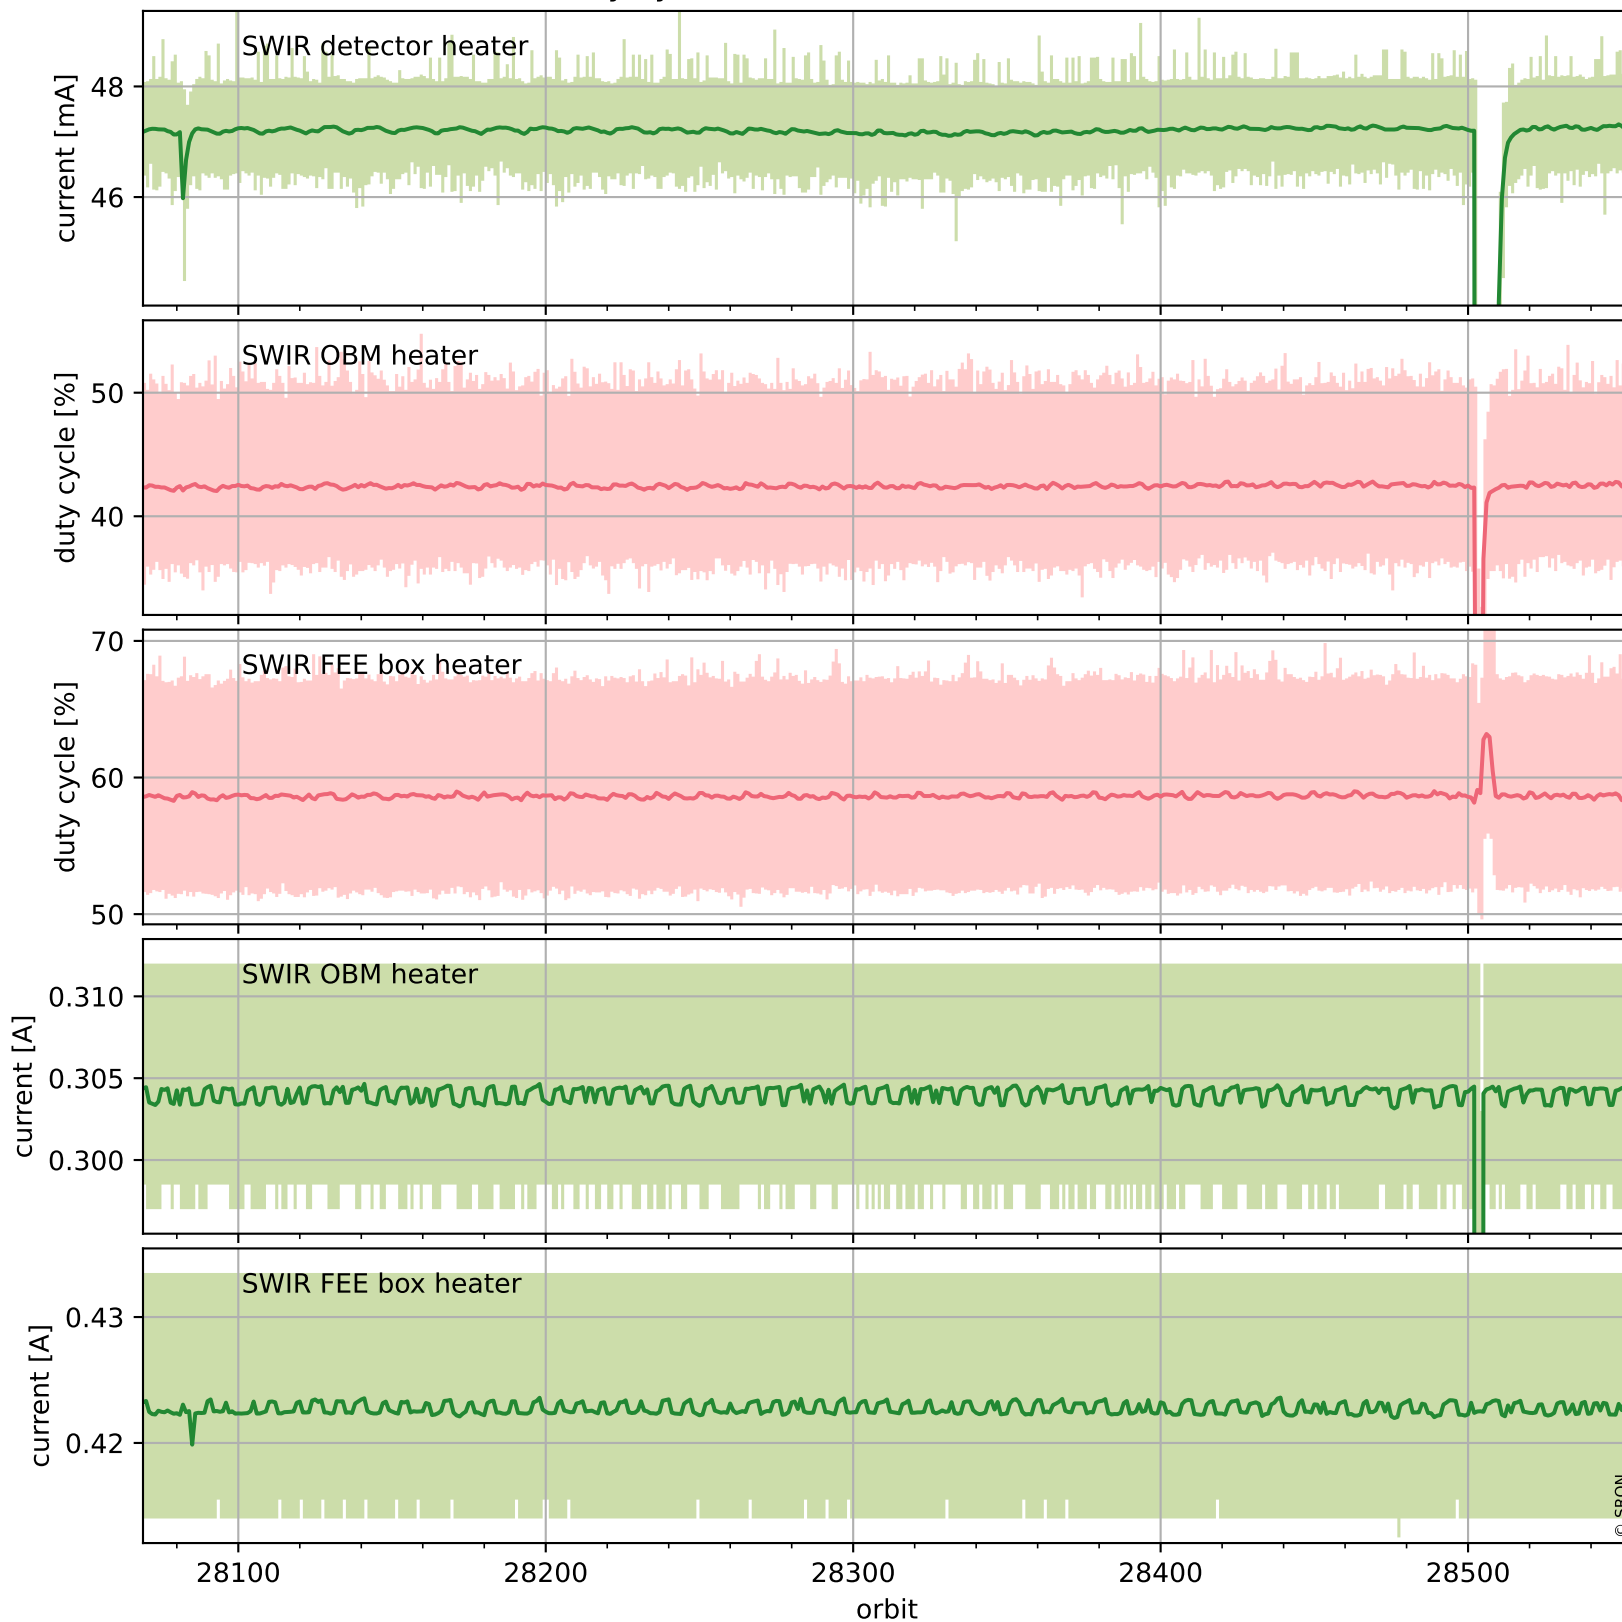

Tropomi SWIR housekeeping data

orbits : [28540, 28553]
coverage : 2023-04-17 / 2023-04-18
created : 2023-08-21T09:40:00

Temperature of sensors relevant for SWIR (one day)

Tropomi SWIR housekeeping data

orbits : [28069, 28553]
coverage : 2023-03-14 / 2023-04-18
created : 2023-08-21T09:40:01

Temperature of sensors relevant for SWIR (last month)

Tropomi SWIR housekeeping data

orbits : [28540, 28553]
coverage : 2023-04-17 / 2023-04-18
created : 2023-08-21T09:40:01

Current and duty cycle of 3 heaters relevant for SWIR (one day)

Tropomi SWIR housekeeping data

orbits : [28069, 28553]
coverage : 2023-03-14 / 2023-04-18
created : 2023-08-21T09:40:01

Current and duty cycle of 3 heaters relevant for SWIR (last month)

Tropomi SWIR housekeeping data

orbits : [28540, 28553]
coverage : 2023-04-17 / 2023-04-18
created : 2023-08-21T09:40:02

Temperature of sensors at the SWIR front-end electronics (one day)

Tropomi SWIR housekeeping data

orbits : [28069, 28553]
coverage : 2023-03-14 / 2023-04-18
created : 2023-08-21T09:40:02