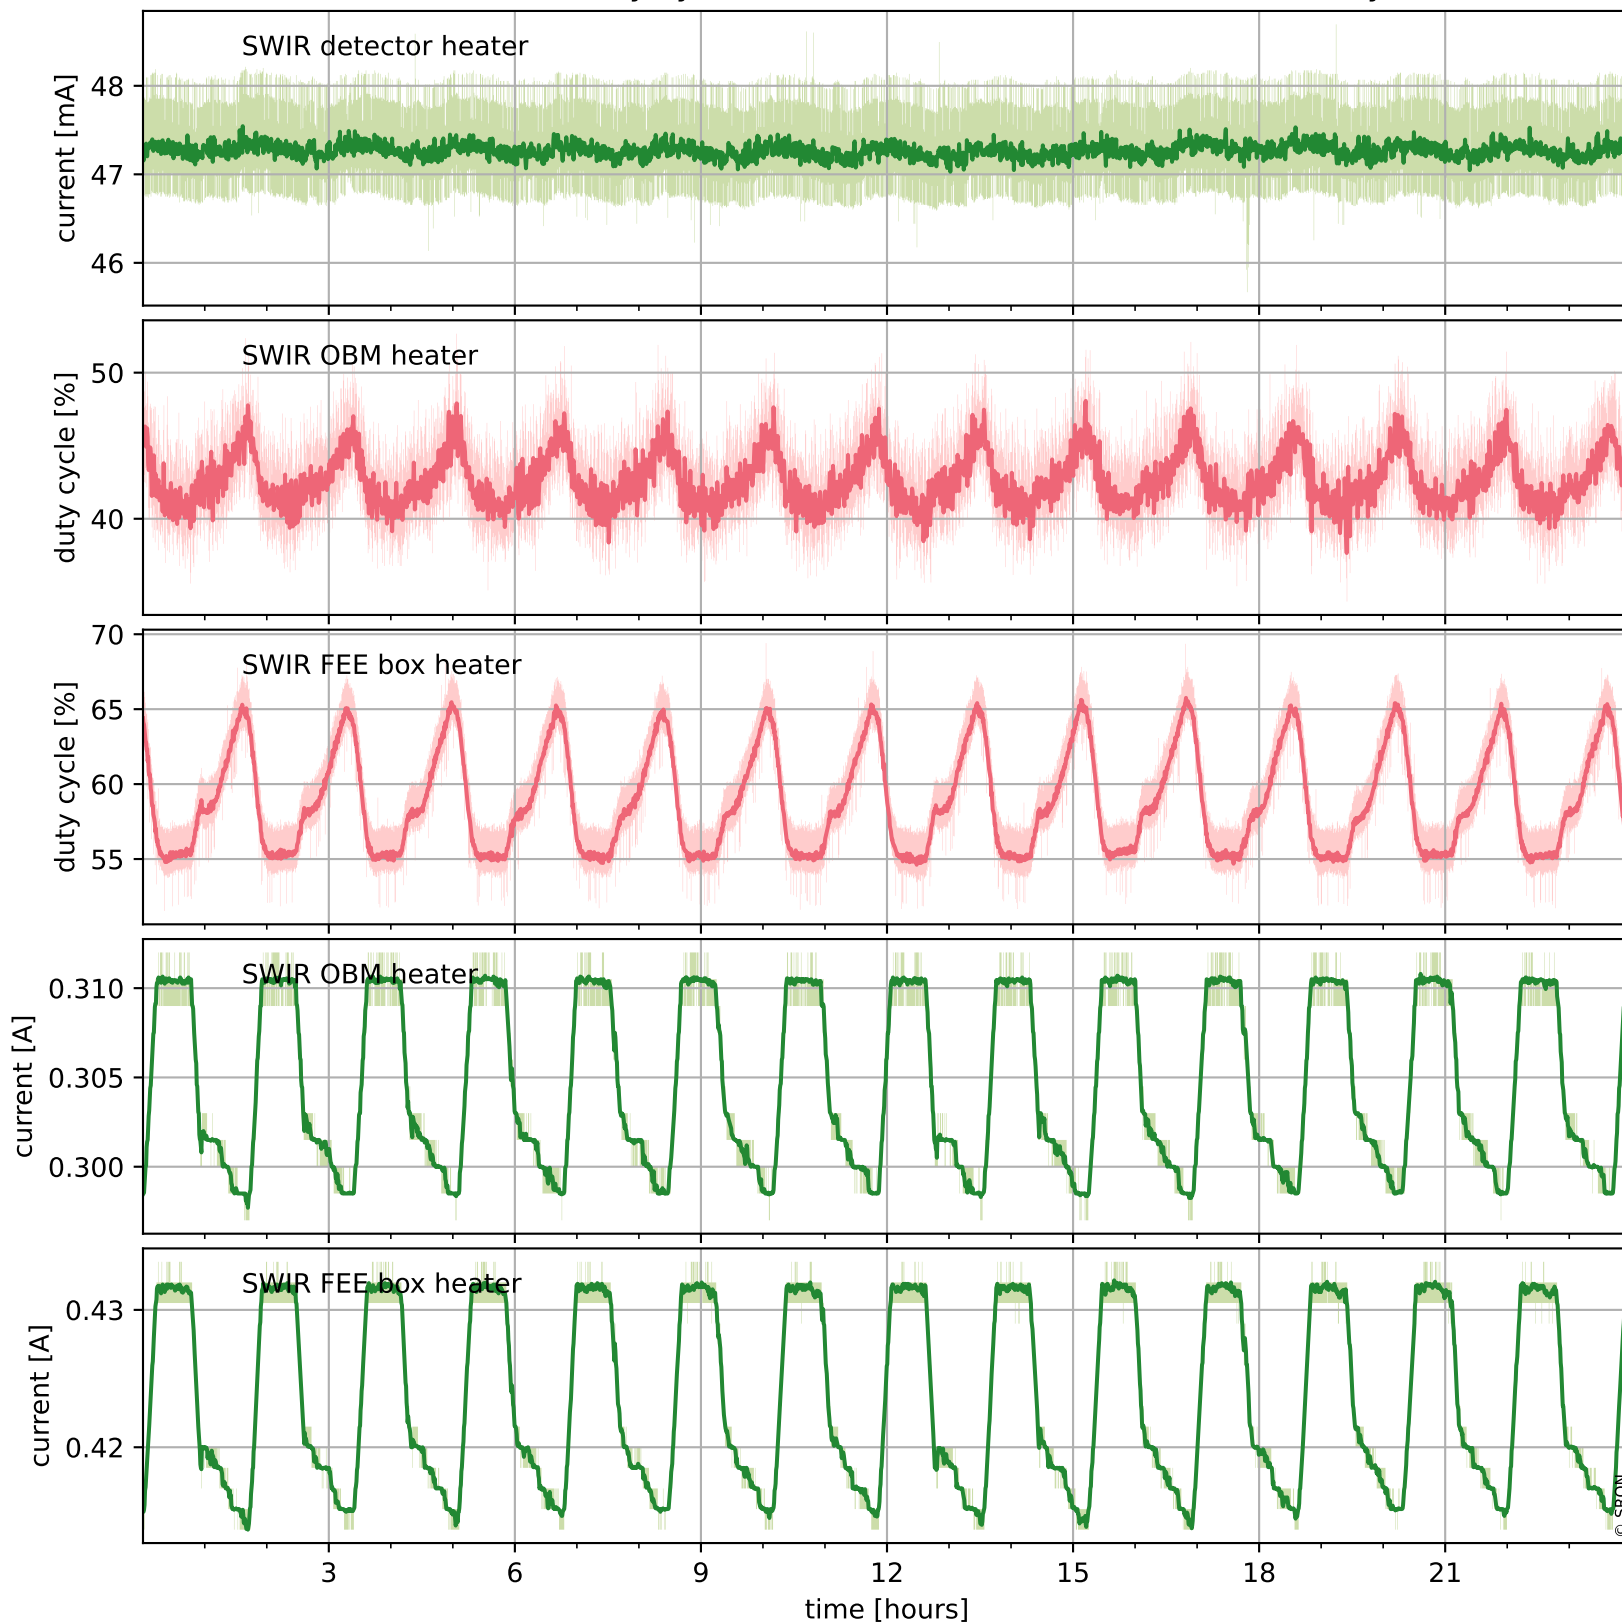

Tropomi SWIR housekeeping data

orbits : [28654, 28667]
coverage : 2023-04-25 / 2023-04-26
created : 2023-08-21T09:40:19

Temperature of sensors relevant for SWIR (one day)

Tropomi SWIR housekeeping data

orbits : [28183, 28667]
coverage : 2023-03-22 / 2023-04-26
created : 2023-08-21T09:40:19

Temperature of sensors relevant for SWIR (last month)

Tropomi SWIR housekeeping data

orbits : [28654, 28667]
coverage : 2023-04-25 / 2023-04-26
created : 2023-08-21T09:40:20

Current and duty cycle of 3 heaters relevant for SWIR (one day)

Tropomi SWIR housekeeping data

orbits : [28183, 28667]
coverage : 2023-03-22 / 2023-04-26
created : 2023-08-21T09:40:20

Current and duty cycle of 3 heaters relevant for SWIR (last month)

Tropomi SWIR housekeeping data