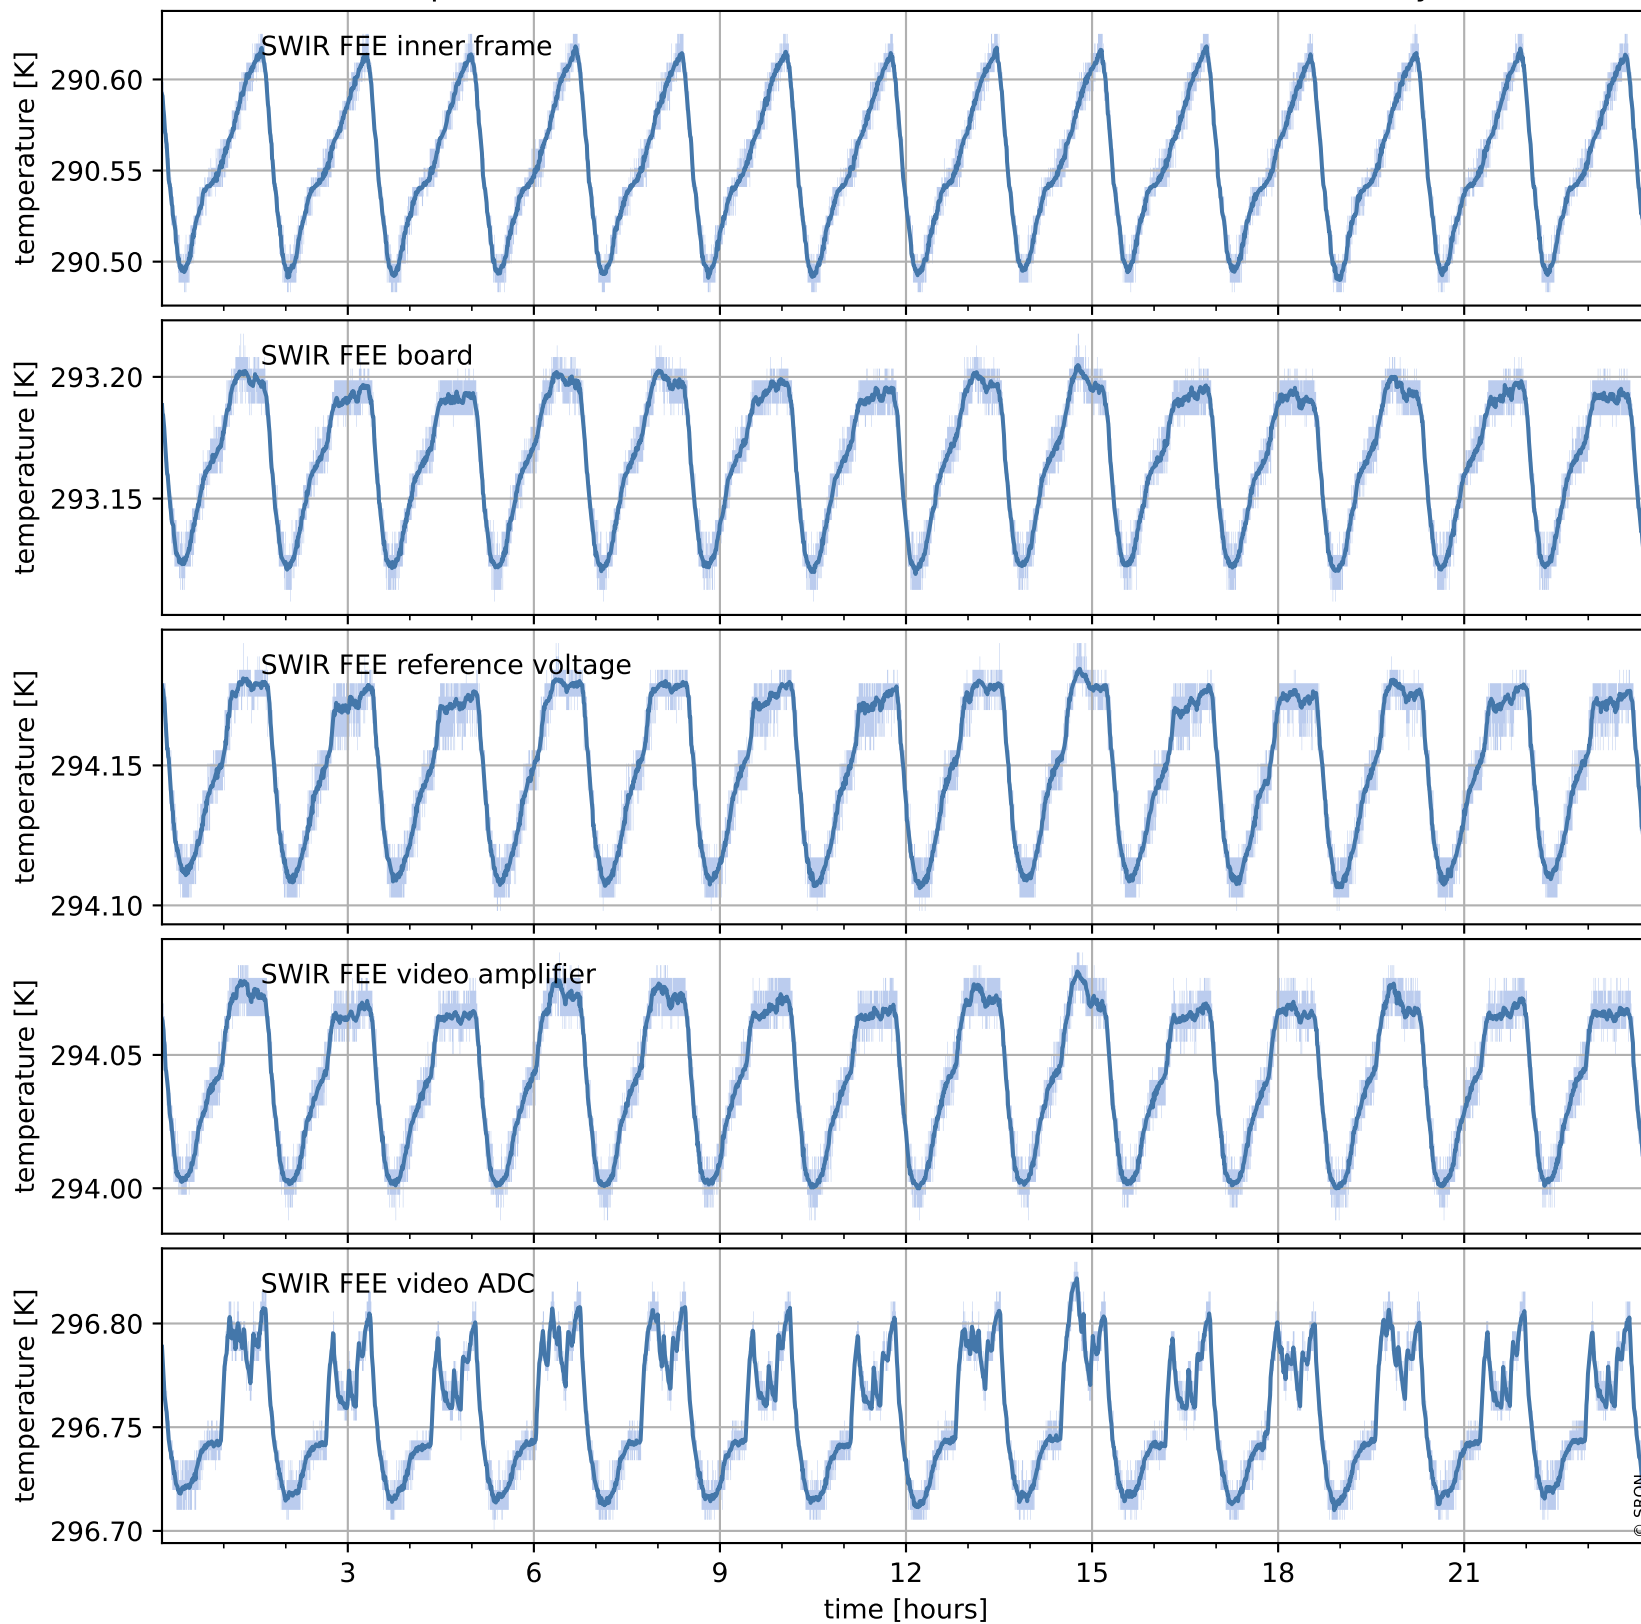

Tropomi SWIR housekeeping data

orbits : [28654, 28667]
coverage : 2023-04-25 / 2023-04-26
created : 2023-08-21T09:40:19

Temperature of sensors relevant for SWIR (one day)

Tropomi SWIR housekeeping data

orbits : [28183, 28667]
coverage : 2023-03-22 / 2023-04-26
created : 2023-08-21T09:40:19

Temperature of sensors relevant for SWIR (last month)

Tropomi SWIR housekeeping data

orbits : [28654, 28667]
coverage : 2023-04-25 / 2023-04-26
created : 2023-08-21T09:40:20

Current and duty cycle of 3 heaters relevant for SWIR (one day)

Tropomi SWIR housekeeping data

orbits : [28183, 28667]
coverage : 2023-03-22 / 2023-04-26
created : 2023-08-21T09:40:20

Current and duty cycle of 3 heaters relevant for SWIR (last month)

Tropomi SWIR housekeeping data

orbits : [28654, 28667]
coverage : 2023-04-25 / 2023-04-26
created : 2023-08-21T09:40:20

Temperature of sensors at the SWIR front-end electronics (one day)

Tropomi SWIR housekeeping data

orbits : [28183, 28667]
coverage : 2023-03-22 / 2023-04-26
created : 2023-08-21T09:40:21