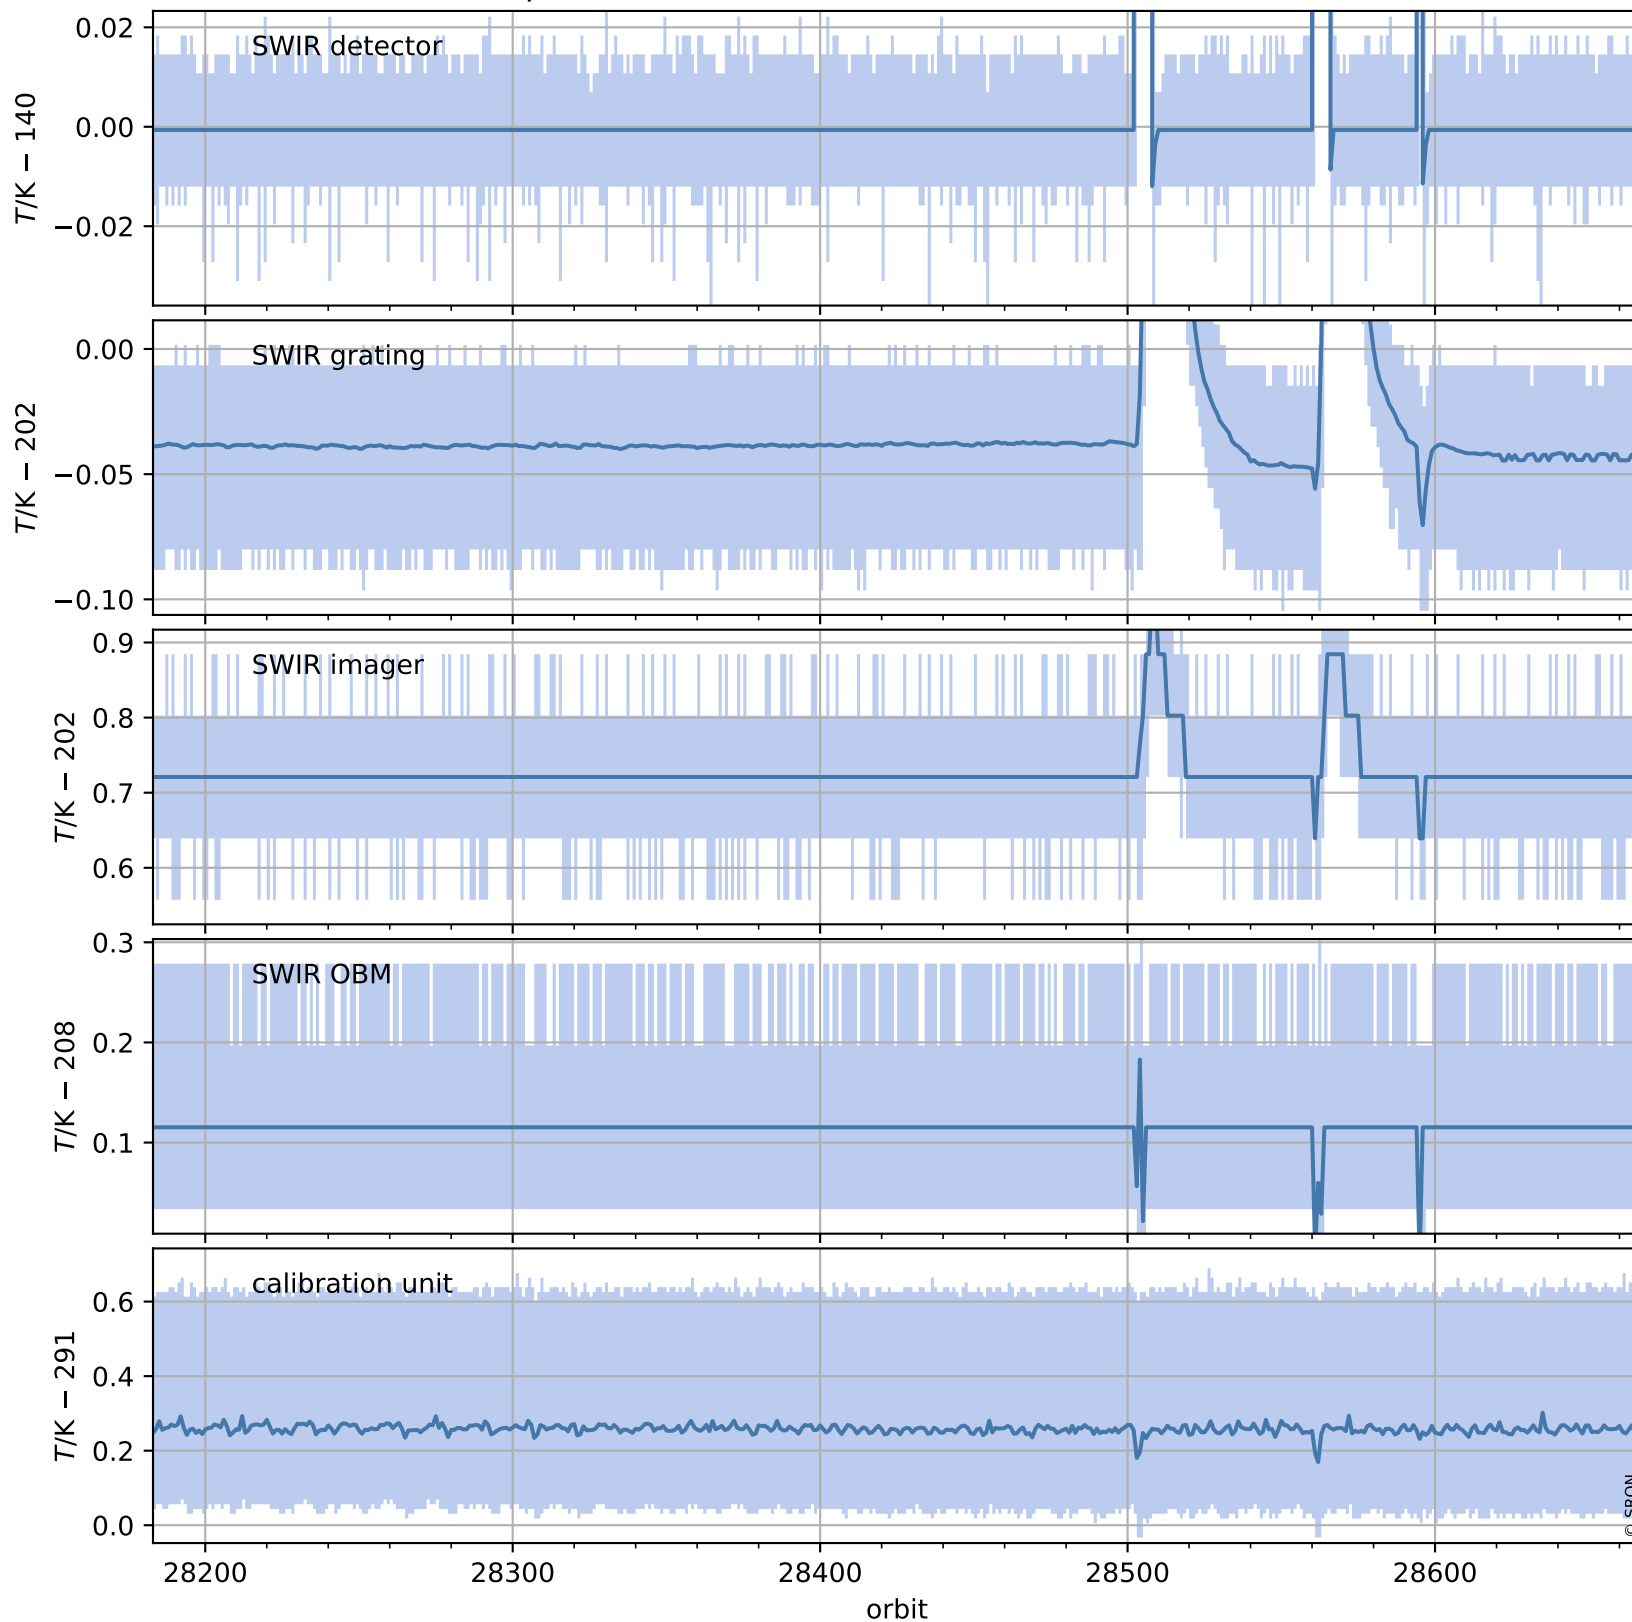

Tropomi SWIR housekeeping data

orbits : [28654, 28667]
coverage : 2023-04-25 / 2023-04-26
created : 2023-08-21T09:40:19

Temperature of sensors relevant for SWIR (one day)

Tropomi SWIR housekeeping data

orbits : [28183, 28667]
coverage : 2023-03-22 / 2023-04-26
created : 2023-08-21T09:40:19

Temperature of sensors relevant for SWIR (last month)

Tropomi SWIR housekeeping data

orbits : [28654, 28667]
coverage : 2023-04-25 / 2023-04-26
created : 2023-08-21T09:40:20

Current and duty cycle of 3 heaters relevant for SWIR (one day)

Tropomi SWIR housekeeping data

orbits : [28183, 28667]
coverage : 2023-03-22 / 2023-04-26
created : 2023-08-21T09:40:20

Current and duty cycle of 3 heaters relevant for SWIR (last month)

Tropomi SWIR housekeeping data

orbits : [28654, 28667]
coverage : 2023-04-25 / 2023-04-26
created : 2023-08-21T09:40:20

Temperature of sensors at the SWIR front-end electronics (one day)

Tropomi SWIR housekeeping data

orbits : [28183, 28667]
coverage : 2023-03-22 / 2023-04-26
created : 2023-08-21T09:40:21