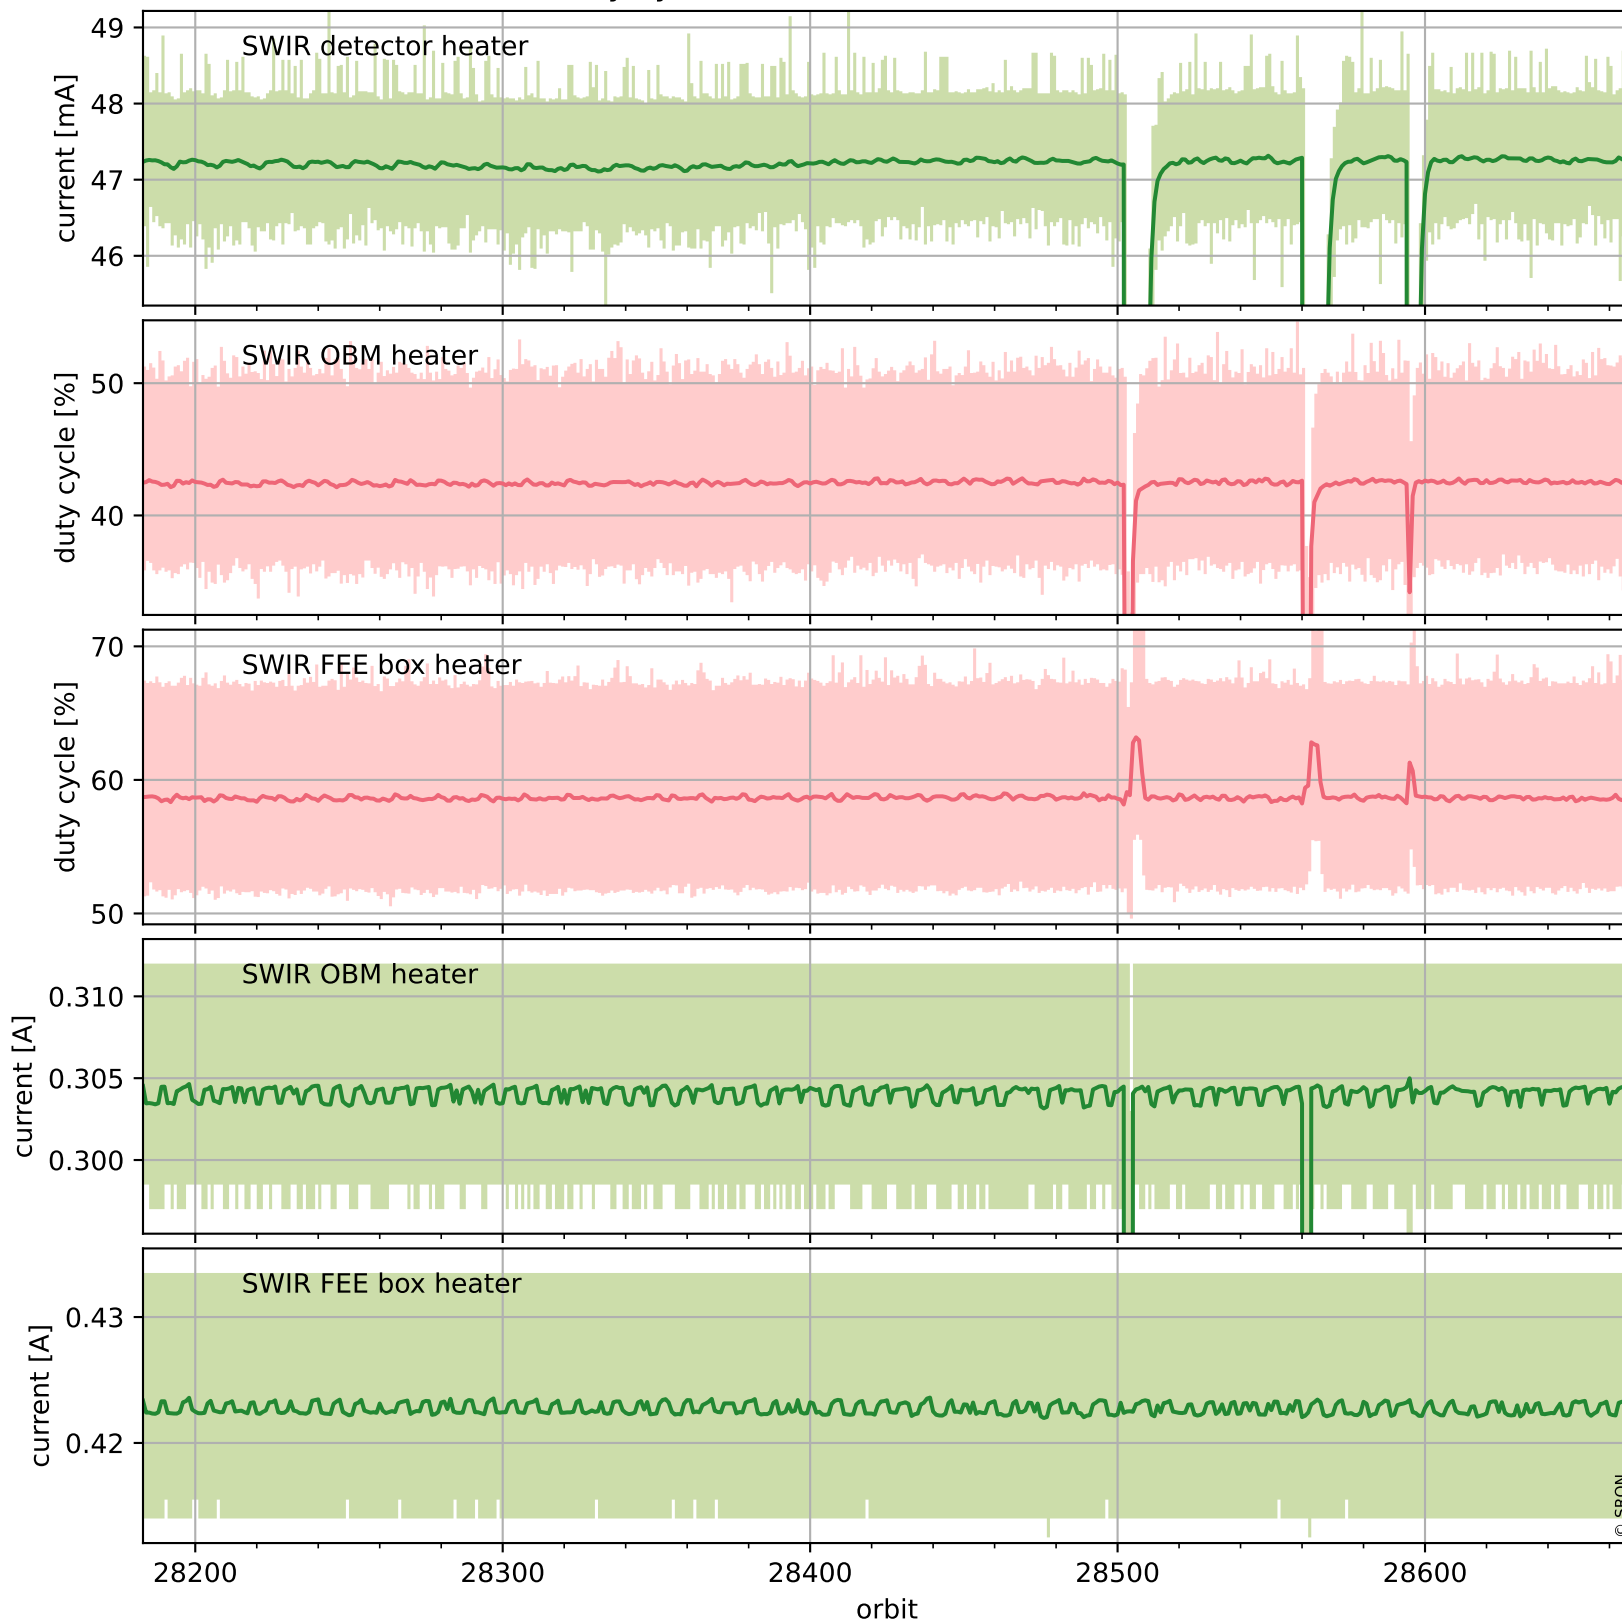

Tropomi SWIR housekeeping data

orbits : [28654, 28667]
coverage : 2023-04-25 / 2023-04-26
created : 2023-08-21T09:40:19

Temperature of sensors relevant for SWIR (one day)

Tropomi SWIR housekeeping data

orbits : [28183, 28667]
coverage : 2023-03-22 / 2023-04-26
created : 2023-08-21T09:40:19

Temperature of sensors relevant for SWIR (last month)

Tropomi SWIR housekeeping data

orbits : [28654, 28667]
coverage : 2023-04-25 / 2023-04-26
created : 2023-08-21T09:40:20

Current and duty cycle of 3 heaters relevant for SWIR (one day)

Tropomi SWIR housekeeping data

orbits : [28183, 28667]
coverage : 2023-03-22 / 2023-04-26
created : 2023-08-21T09:40:20

Current and duty cycle of 3 heaters relevant for SWIR (last month)

Tropomi SWIR housekeeping data

orbits : [28654, 28667]
coverage : 2023-04-25 / 2023-04-26
created : 2023-08-21T09:40:20

Temperature of sensors at the SWIR front-end electronics (one day)

Tropomi SWIR housekeeping data

orbits : [28183, 28667]
coverage : 2023-03-22 / 2023-04-26
created : 2023-08-21T09:40:21