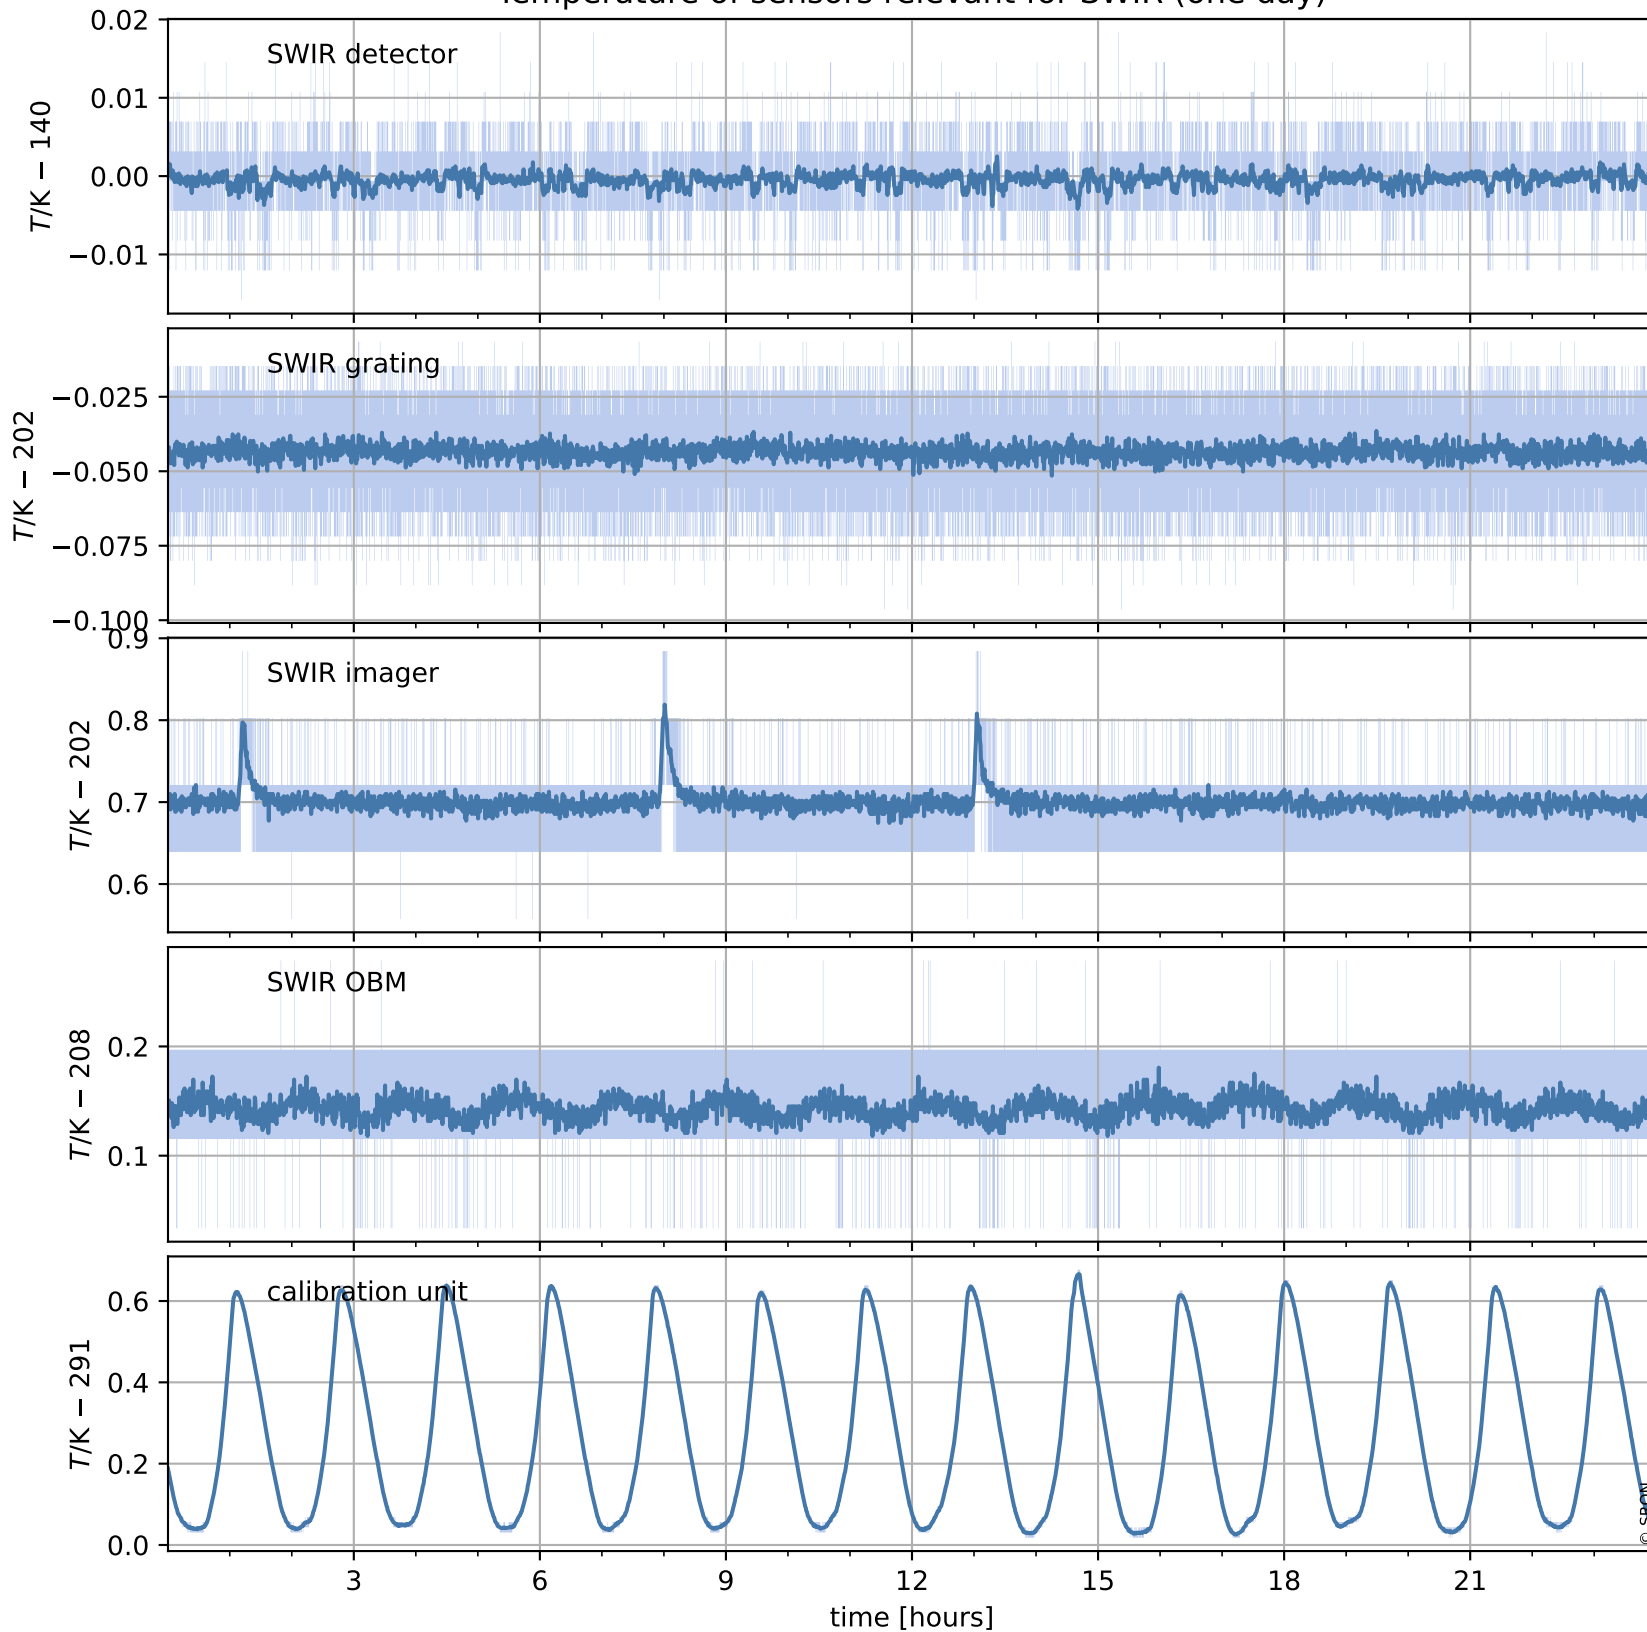

Tropomi SWIR housekeeping data

orbits : [28654, 28667]
coverage : 2023-04-25 / 2023-04-26
created : 2023-08-21T09:40:19

Temperature of sensors relevant for SWIR (one day)

Tropomi SWIR housekeeping data

orbits : [28183, 28667]
coverage : 2023-03-22 / 2023-04-26
created : 2023-08-21T09:40:19

Temperature of sensors relevant for SWIR (last month)

Tropomi SWIR housekeeping data

orbits : [28654, 28667]
coverage : 2023-04-25 / 2023-04-26
created : 2023-08-21T09:40:20

Current and duty cycle of 3 heaters relevant for SWIR (one day)