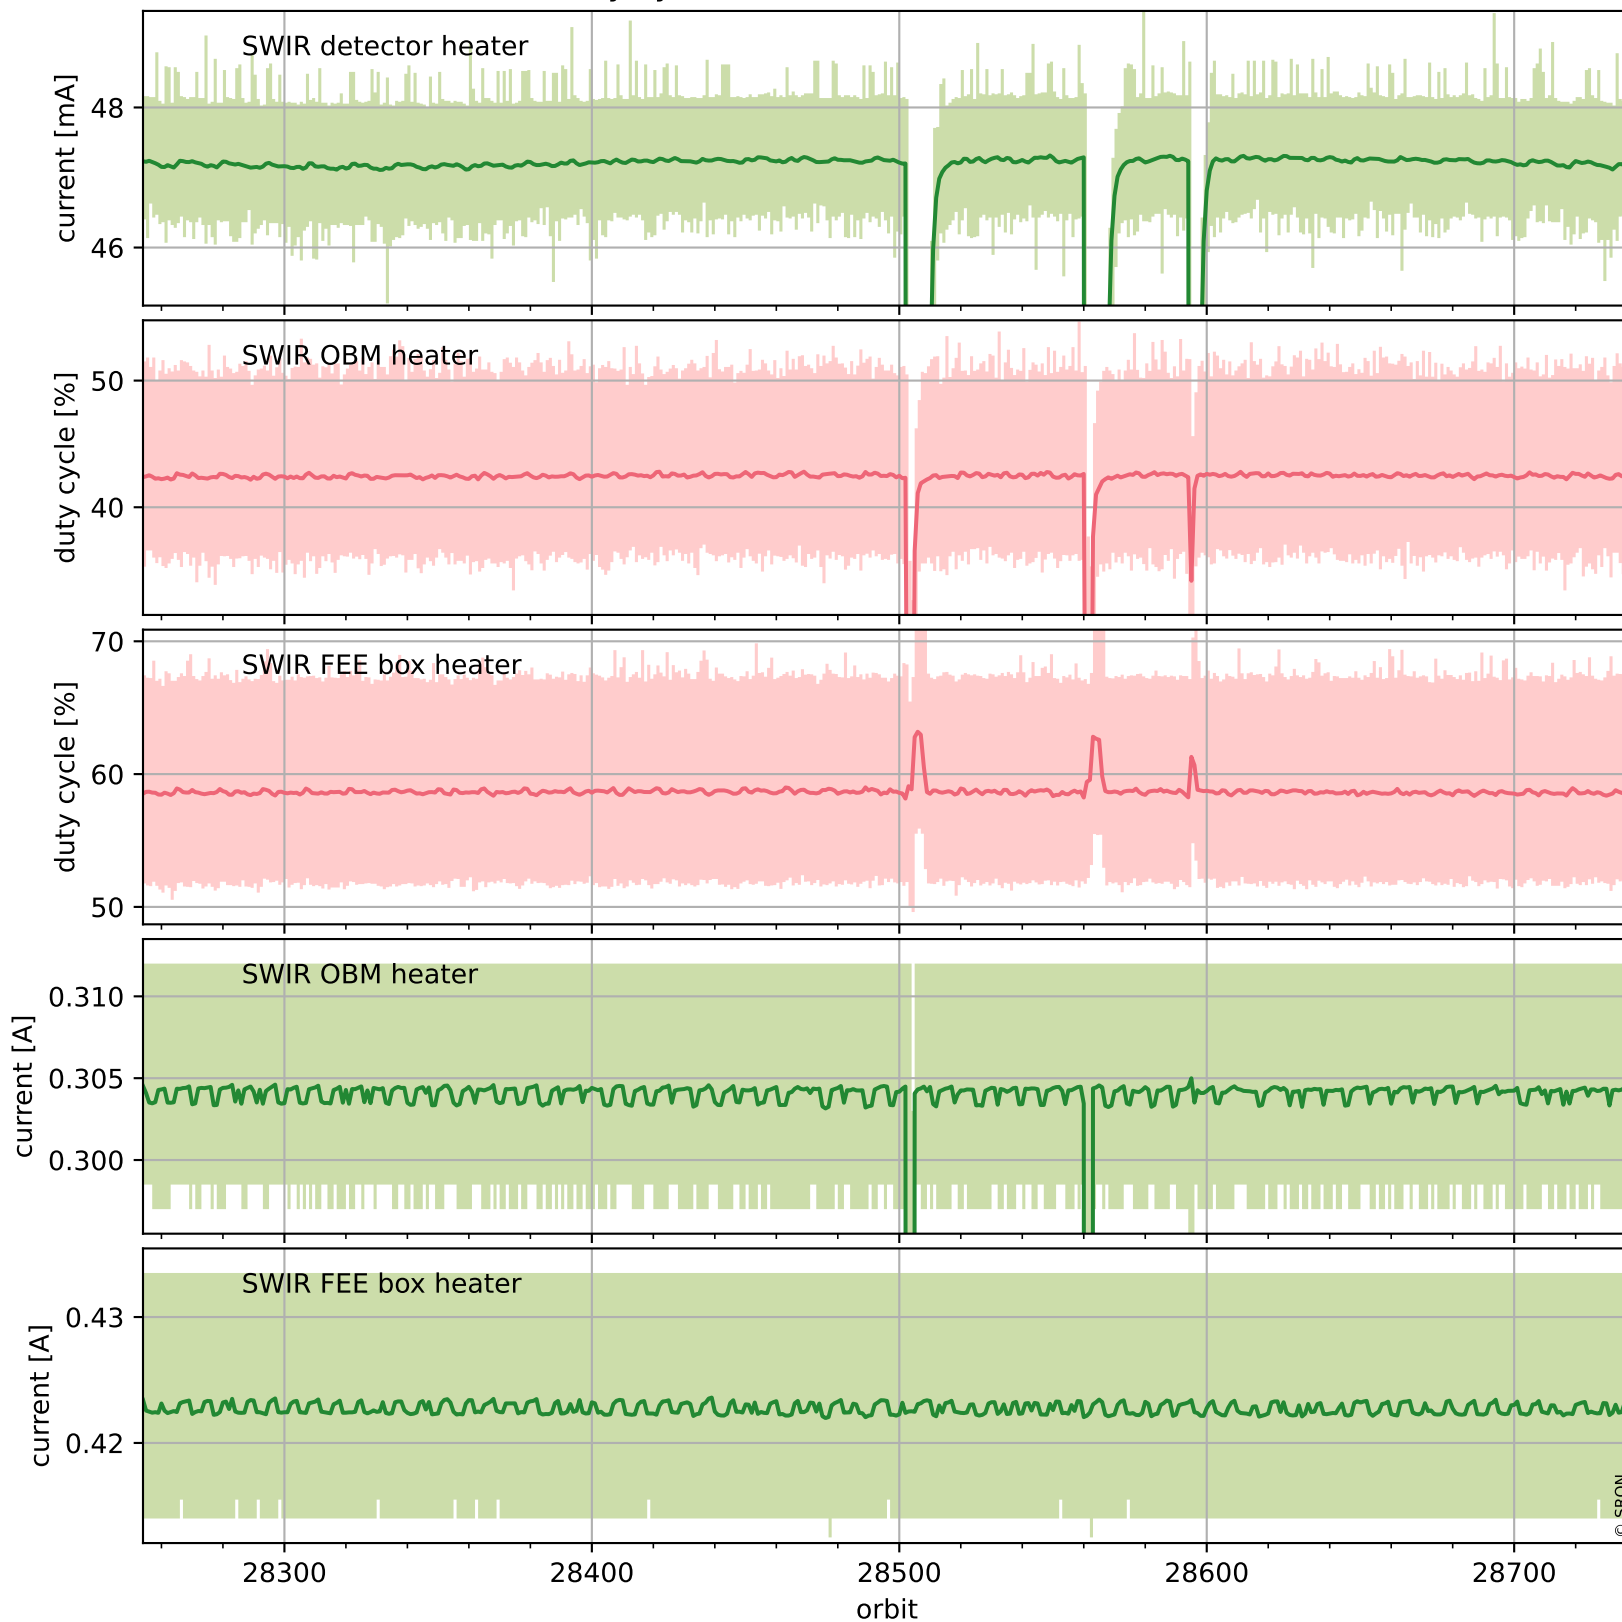

Tropomi SWIR housekeeping data

orbits : [28725, 28738]
coverage : 2023-04-30 / 2023-05-01
created : 2023-08-21T09:40:30

Temperature of sensors relevant for SWIR (one day)

Tropomi SWIR housekeeping data

orbits : [28254, 28738]
coverage : 2023-03-27 / 2023-05-01
created : 2023-08-21T09:40:31

Temperature of sensors relevant for SWIR (last month)

Tropomi SWIR housekeeping data

orbits : [28725, 28738]
coverage : 2023-04-30 / 2023-05-01
created : 2023-08-21T09:40:31

Current and duty cycle of 3 heaters relevant for SWIR (one day)

Tropomi SWIR housekeeping data

orbits : [28254, 28738]
coverage : 2023-03-27 / 2023-05-01
created : 2023-08-21T09:40:32

Current and duty cycle of 3 heaters relevant for SWIR (last month)

Tropomi SWIR housekeeping data

orbits : [28725, 28738]
coverage : 2023-04-30 / 2023-05-01
created : 2023-08-21T09:40:32

Temperature of sensors at the SWIR front-end electronics (one day)

Tropomi SWIR housekeeping data

orbits : [28254, 28738]
coverage : 2023-03-27 / 2023-05-01
created : 2023-08-21T09:40:32