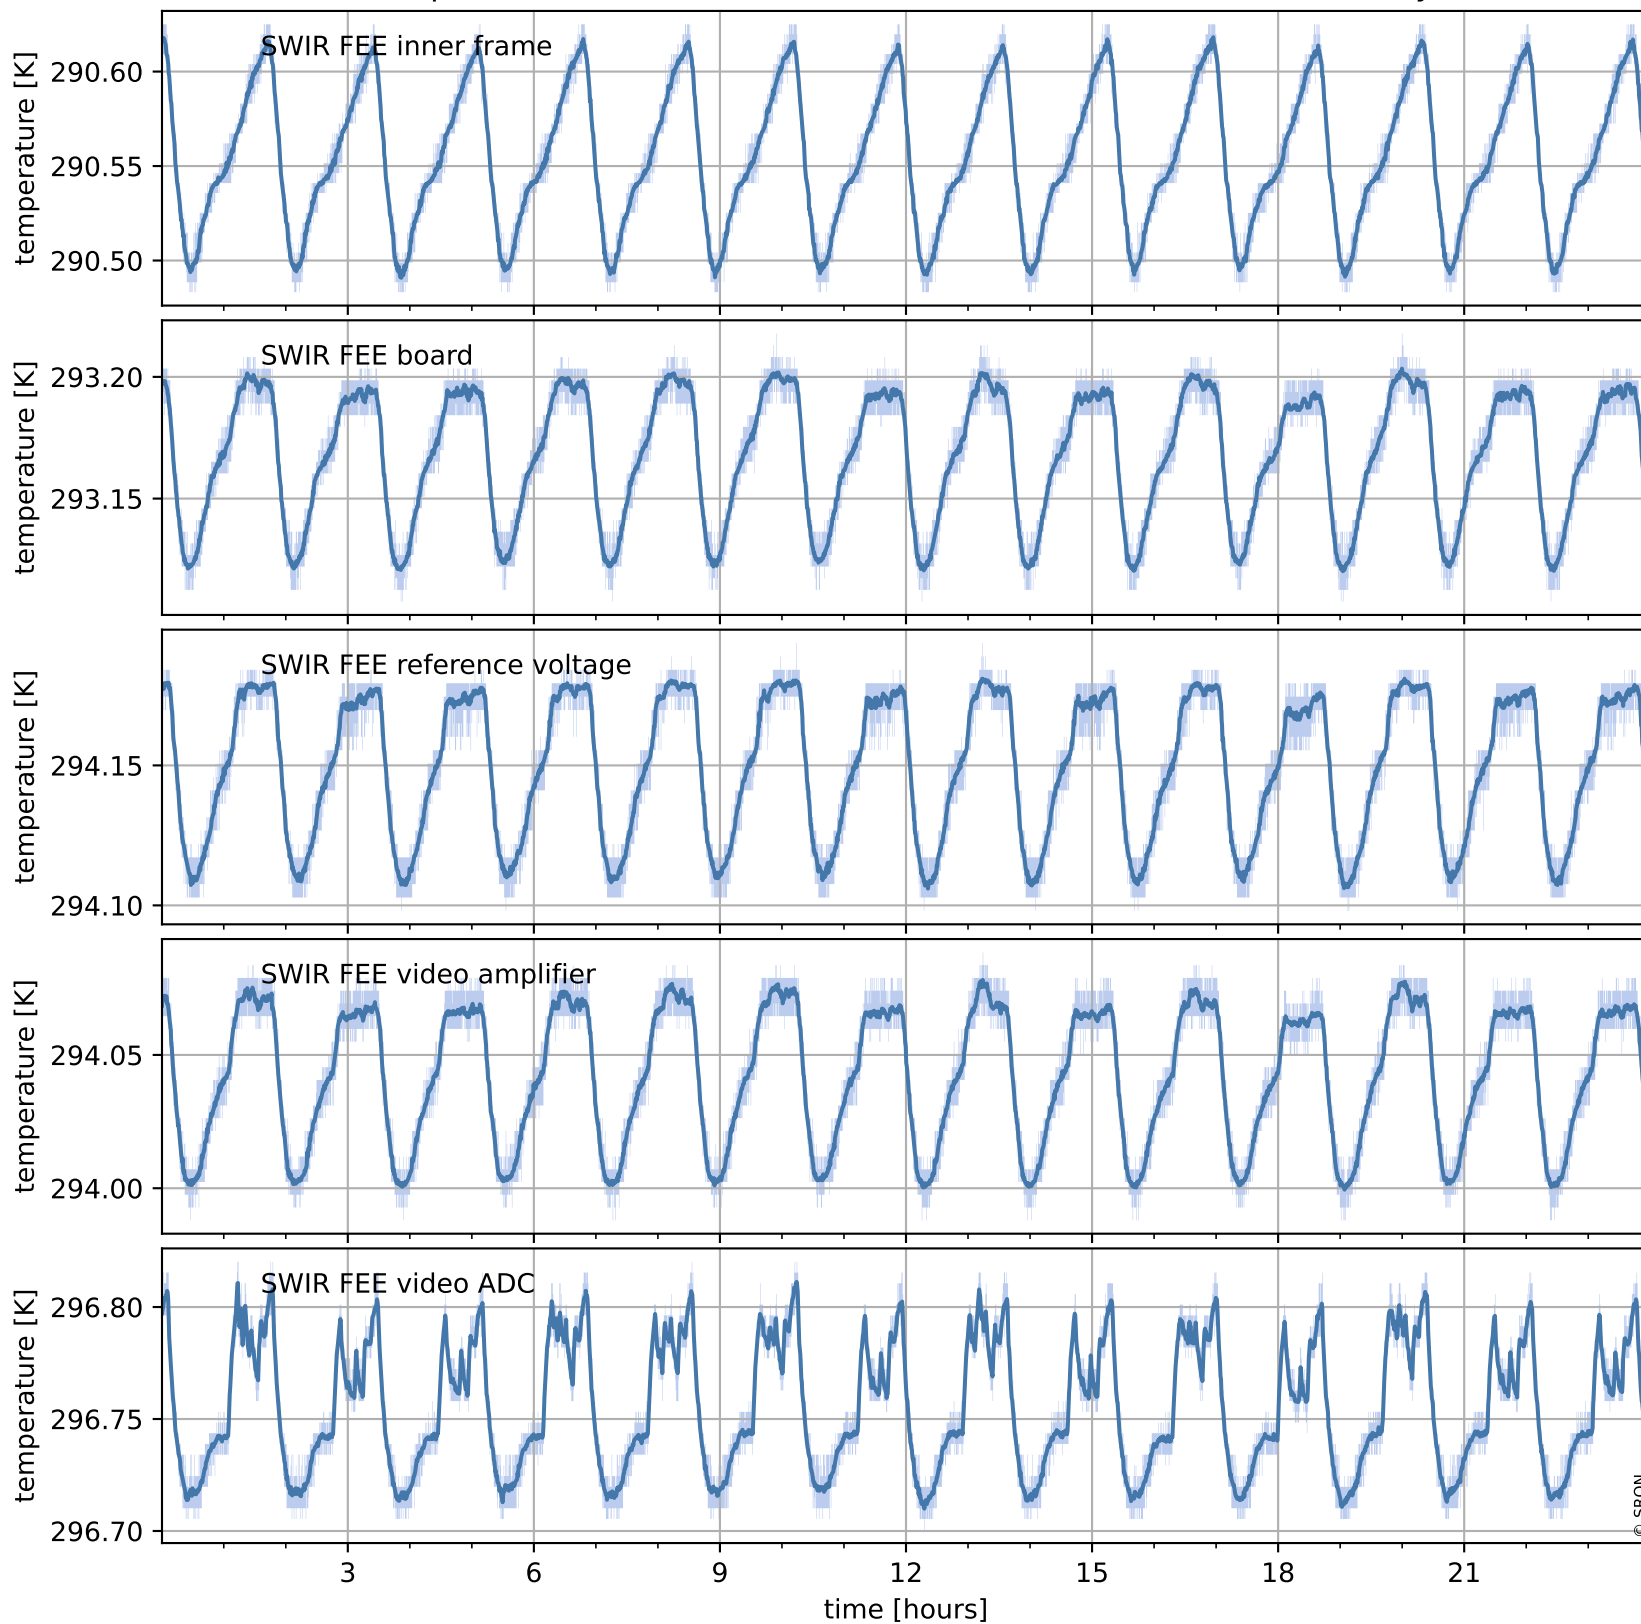

Tropomi SWIR housekeeping data

orbits : [28725, 28738]
coverage : 2023-04-30 / 2023-05-01
created : 2023-08-21T09:40:30

Temperature of sensors relevant for SWIR (one day)

Tropomi SWIR housekeeping data

orbits : [28254, 28738]
coverage : 2023-03-27 / 2023-05-01
created : 2023-08-21T09:40:31

Temperature of sensors relevant for SWIR (last month)

Tropomi SWIR housekeeping data

orbits : [28725, 28738]
coverage : 2023-04-30 / 2023-05-01
created : 2023-08-21T09:40:31

Current and duty cycle of 3 heaters relevant for SWIR (one day)

Tropomi SWIR housekeeping data

orbits : [28254, 28738]
coverage : 2023-03-27 / 2023-05-01
created : 2023-08-21T09:40:32

Current and duty cycle of 3 heaters relevant for SWIR (last month)

Tropomi SWIR housekeeping data

orbits : [28725, 28738]
coverage : 2023-04-30 / 2023-05-01
created : 2023-08-21T09:40:32

Temperature of sensors at the SWIR front-end electronics (one day)

Tropomi SWIR housekeeping data

orbits : [28254, 28738]
coverage : 2023-03-27 / 2023-05-01
created : 2023-08-21T09:40:32