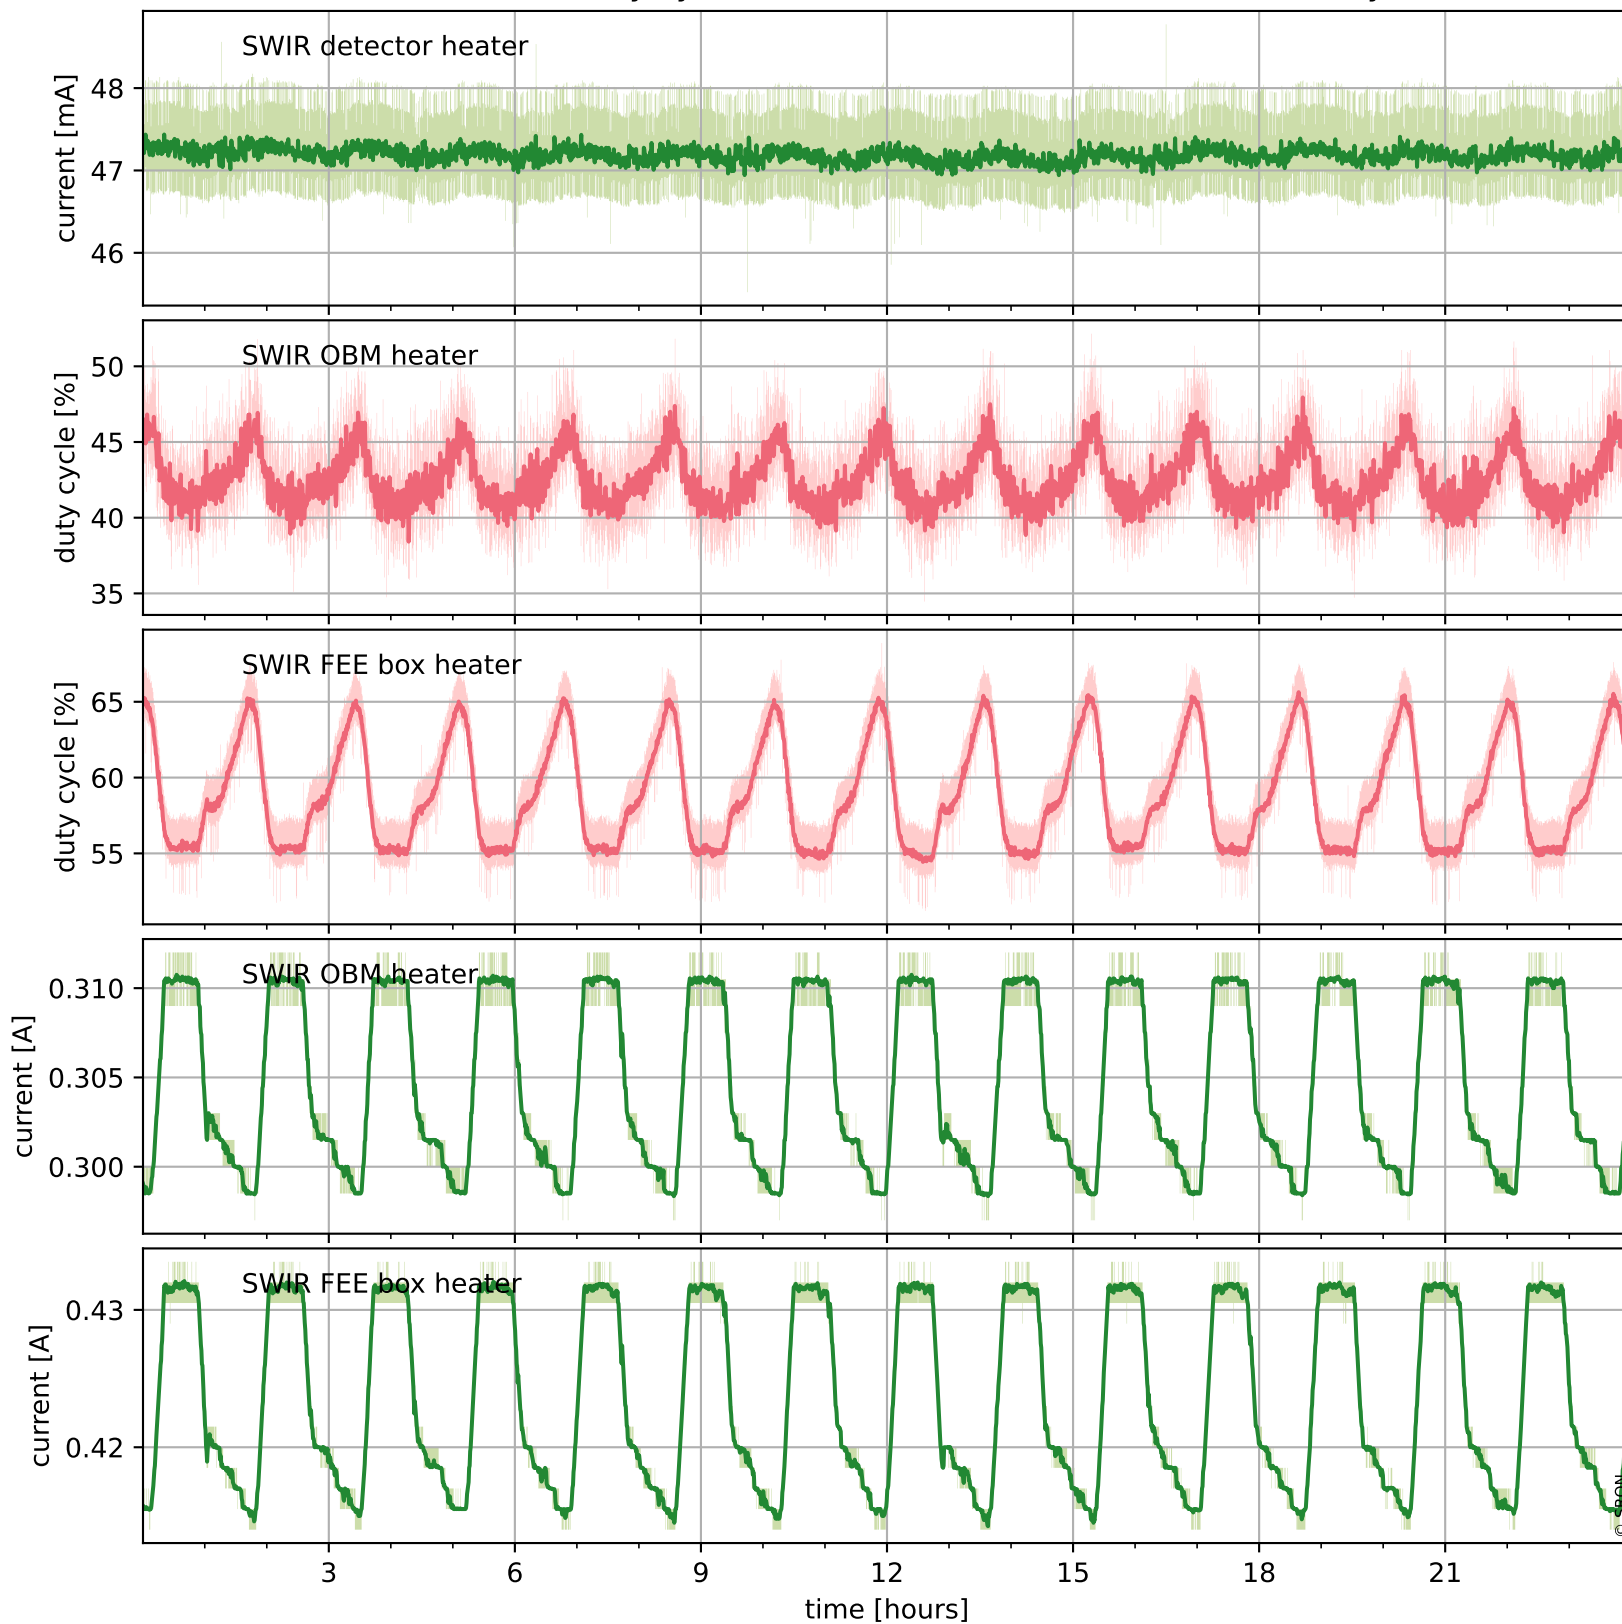

Tropomi SWIR housekeeping data

orbits : [28725, 28738]
coverage : 2023-04-30 / 2023-05-01
created : 2023-08-21T09:40:30

Temperature of sensors relevant for SWIR (one day)

Tropomi SWIR housekeeping data

orbits : [28254, 28738]
coverage : 2023-03-27 / 2023-05-01
created : 2023-08-21T09:40:31

Temperature of sensors relevant for SWIR (last month)

Tropomi SWIR housekeeping data

orbits : [28725, 28738]
coverage : 2023-04-30 / 2023-05-01
created : 2023-08-21T09:40:31

Current and duty cycle of 3 heaters relevant for SWIR (one day)

Tropomi SWIR housekeeping data

orbits : [28254, 28738]
coverage : 2023-03-27 / 2023-05-01
created : 2023-08-21T09:40:32

Current and duty cycle of 3 heaters relevant for SWIR (last month)

Tropomi SWIR housekeeping data