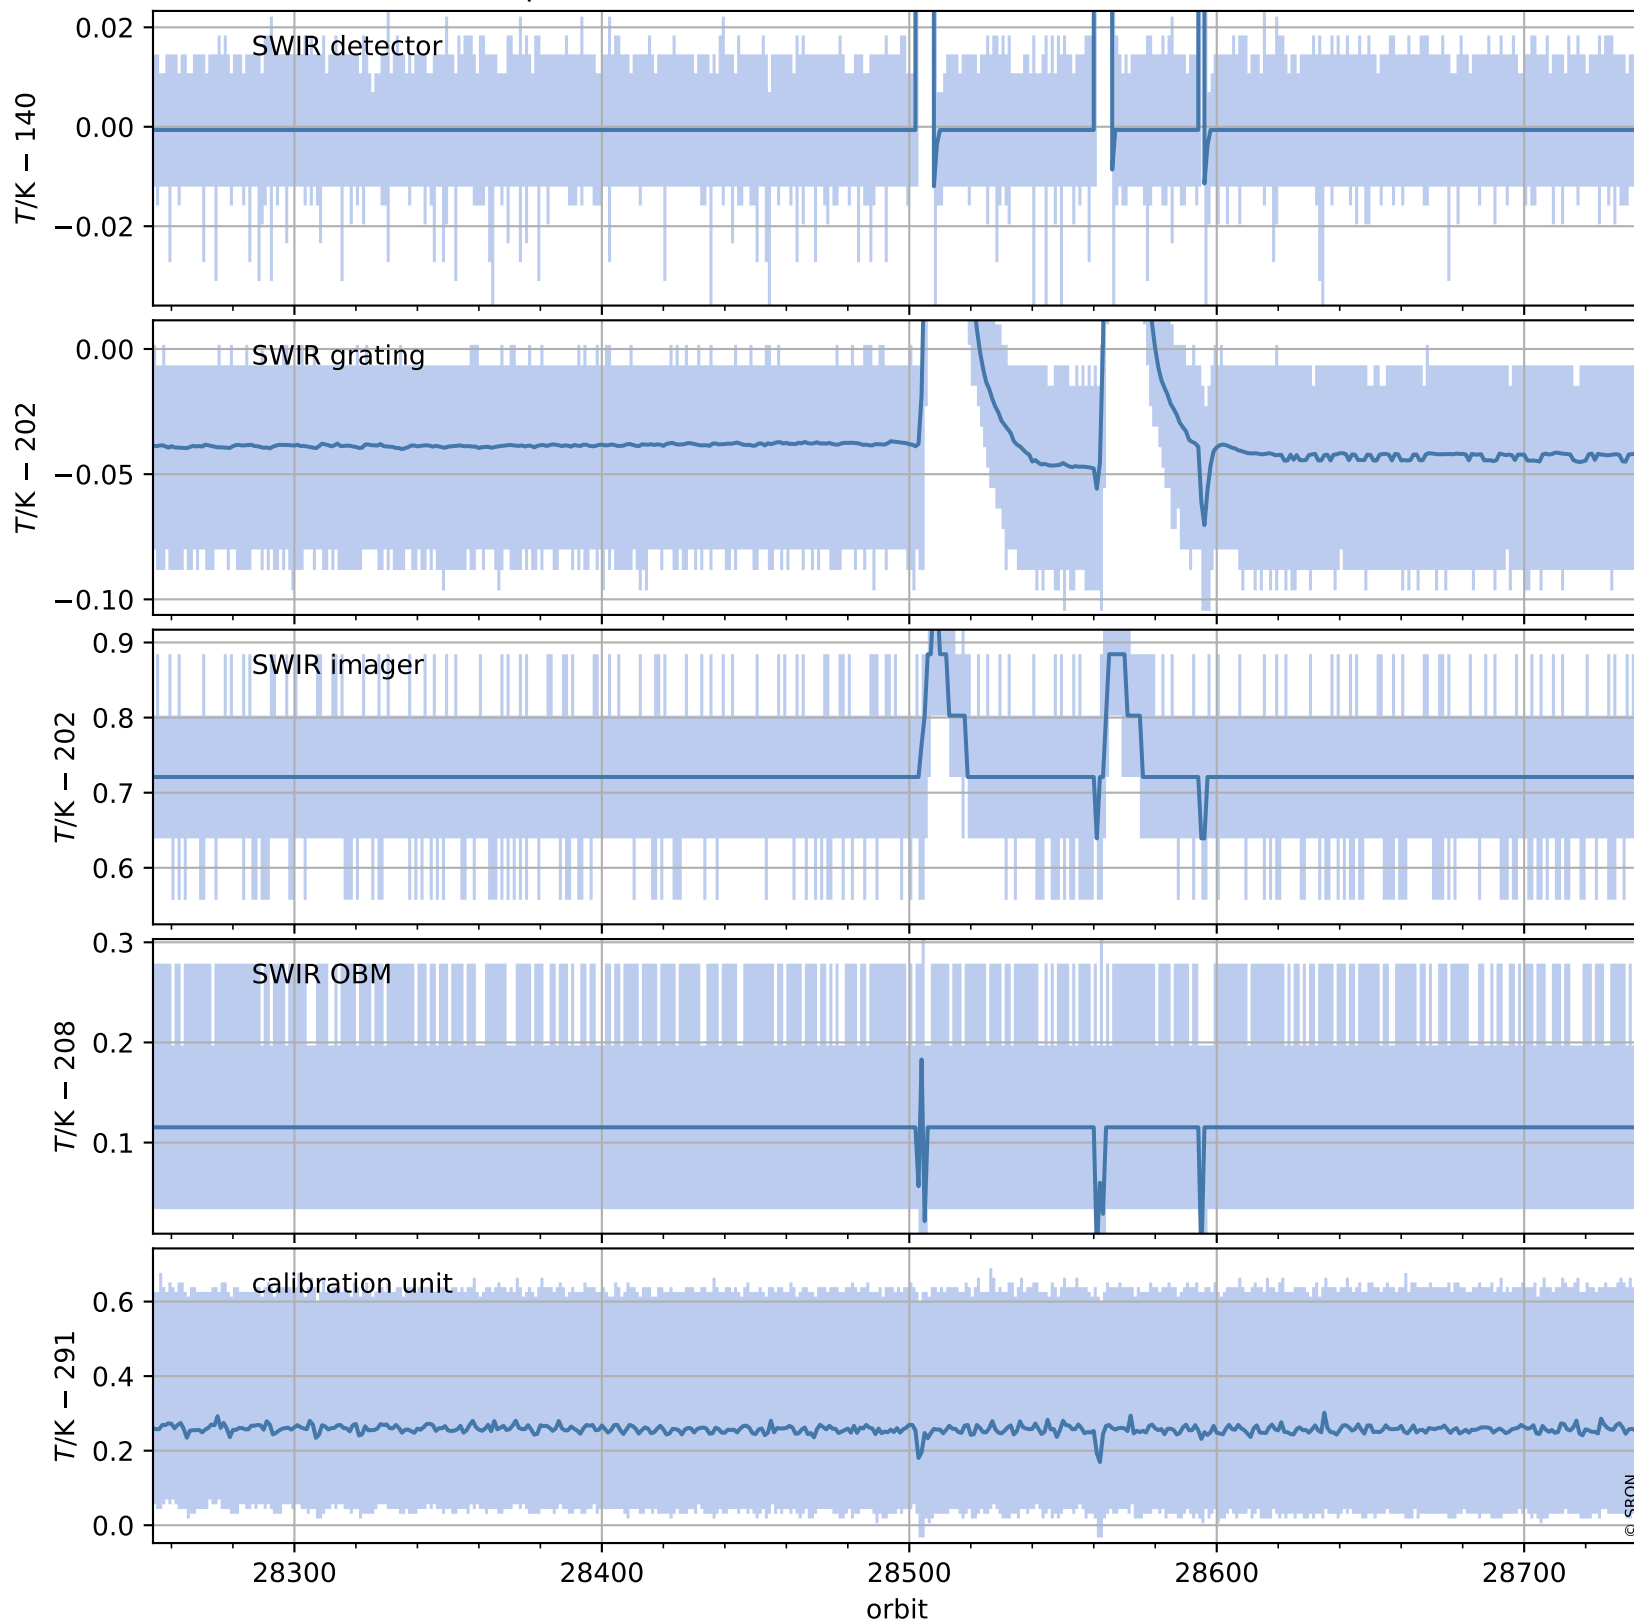

Tropomi SWIR housekeeping data

orbits : [28725, 28738]
coverage : 2023-04-30 / 2023-05-01
created : 2023-08-21T09:40:30

Temperature of sensors relevant for SWIR (one day)

Tropomi SWIR housekeeping data

orbits : [28254, 28738]
coverage : 2023-03-27 / 2023-05-01
created : 2023-08-21T09:40:31

Temperature of sensors relevant for SWIR (last month)

Tropomi SWIR housekeeping data

orbits : [28725, 28738]
coverage : 2023-04-30 / 2023-05-01
created : 2023-08-21T09:40:31

Current and duty cycle of 3 heaters relevant for SWIR (one day)

Tropomi SWIR housekeeping data

orbits : [28254, 28738]
coverage : 2023-03-27 / 2023-05-01
created : 2023-08-21T09:40:32

Current and duty cycle of 3 heaters relevant for SWIR (last month)

Tropomi SWIR housekeeping data

orbits : [28725, 28738]
coverage : 2023-04-30 / 2023-05-01
created : 2023-08-21T09:40:32

Temperature of sensors at the SWIR front-end electronics (one day)

Tropomi SWIR housekeeping data

orbits : [28254, 28738]
coverage : 2023-03-27 / 2023-05-01
created : 2023-08-21T09:40:32