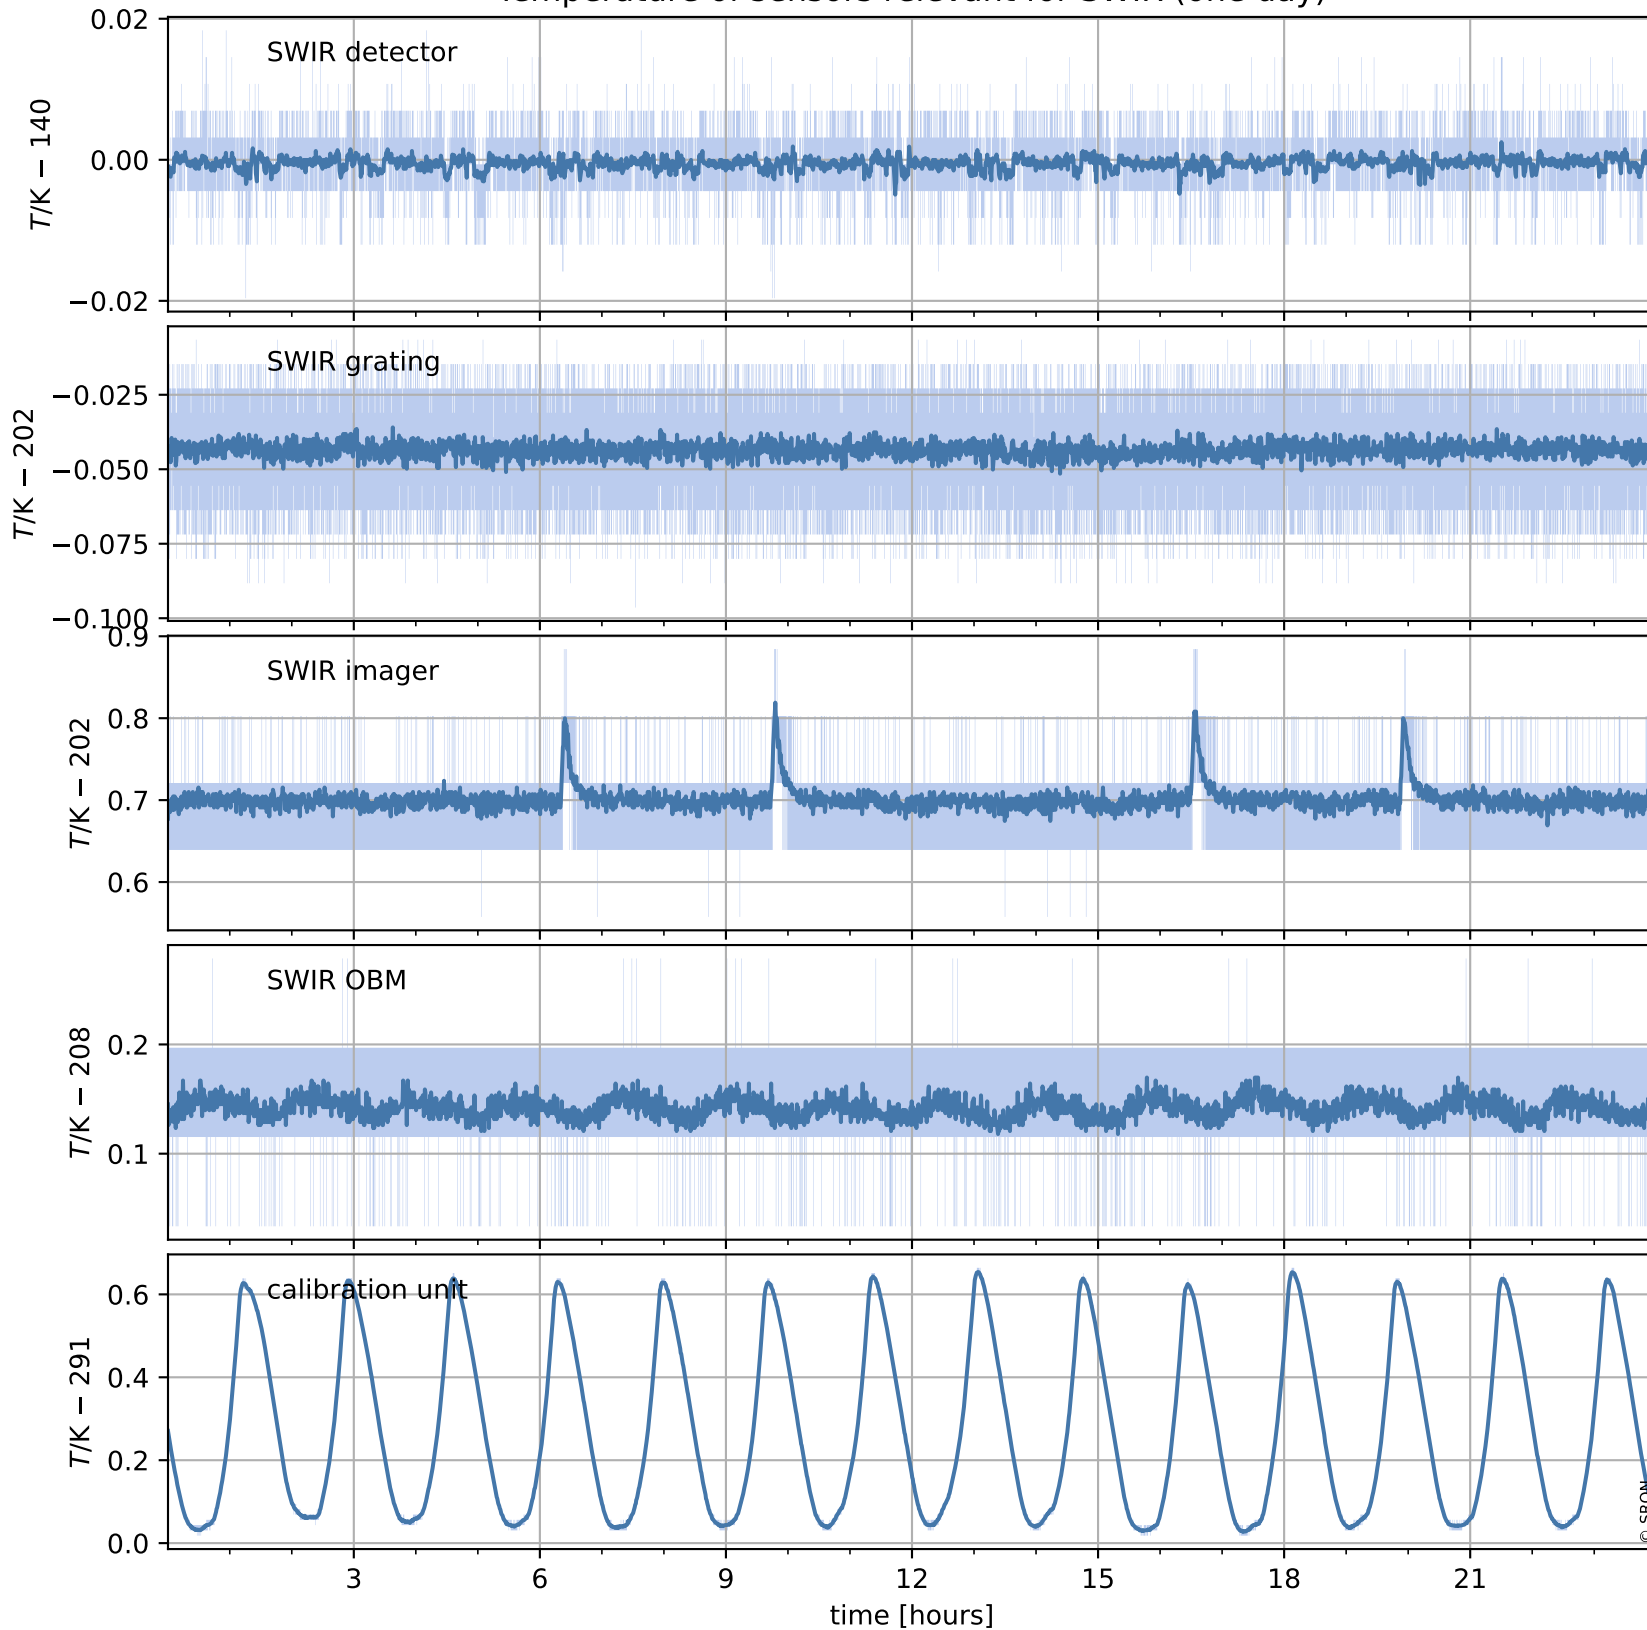

Tropomi SWIR housekeeping data

orbits : [28725, 28738]
coverage : 2023-04-30 / 2023-05-01
created : 2023-08-21T09:40:30

Temperature of sensors relevant for SWIR (one day)

Tropomi SWIR housekeeping data

orbits : [28254, 28738]
coverage : 2023-03-27 / 2023-05-01
created : 2023-08-21T09:40:31

Temperature of sensors relevant for SWIR (last month)

Tropomi SWIR housekeeping data

orbits : [28725, 28738]
coverage : 2023-04-30 / 2023-05-01
created : 2023-08-21T09:40:31

Current and duty cycle of 3 heaters relevant for SWIR (one day)