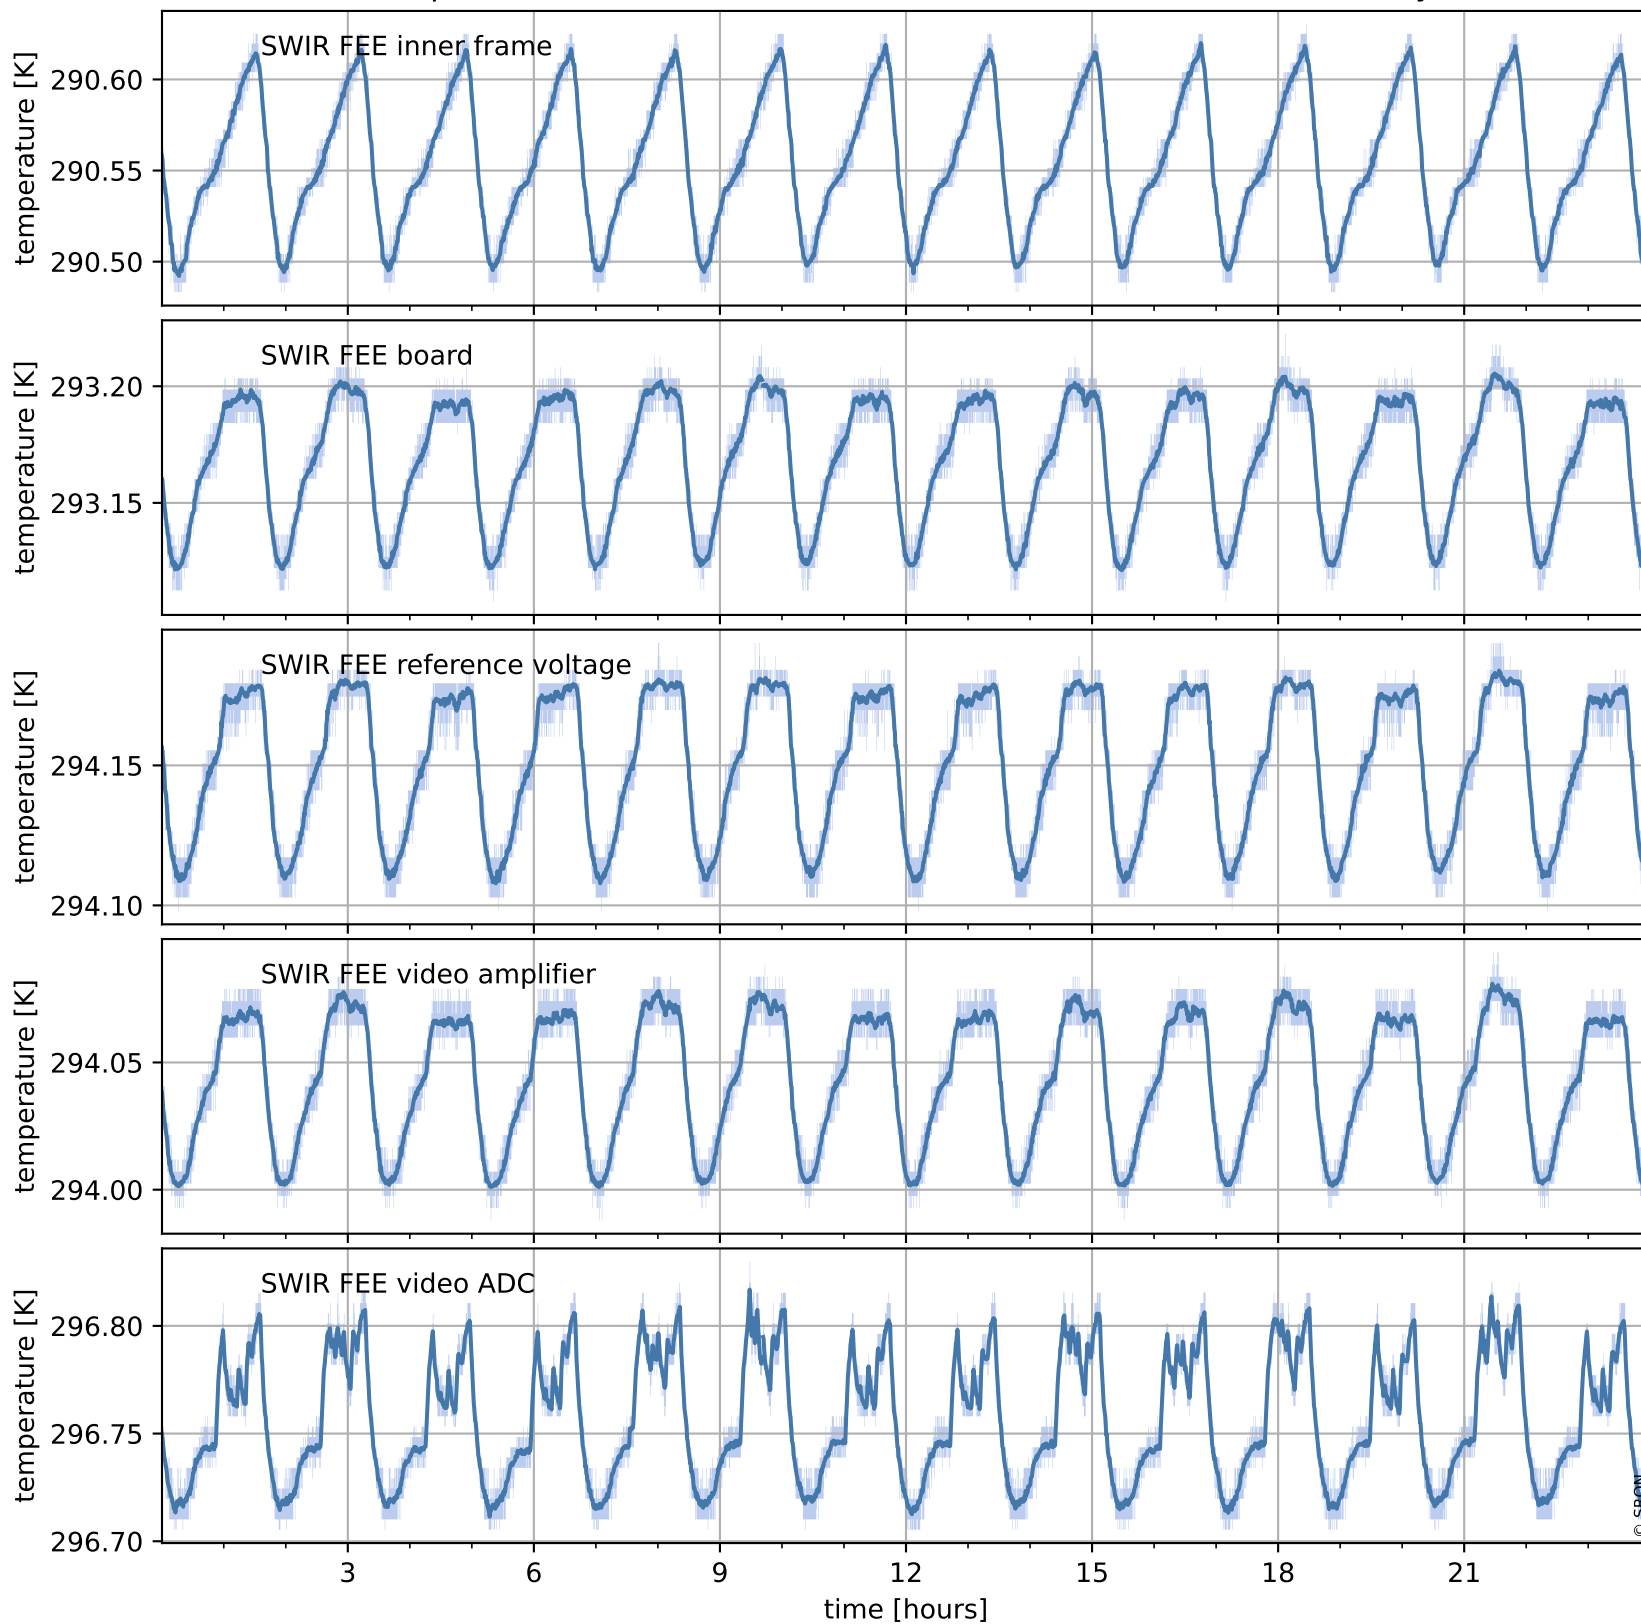

Tropomi SWIR housekeeping data

orbits : [28810, 28823]
coverage : 2023-05-06 / 2023-05-07
created : 2023-08-21T09:40:44

Temperature of sensors relevant for SWIR (one day)

Tropomi SWIR housekeeping data

orbits : [28339, 28823]
coverage : 2023-04-02 / 2023-05-07
created : 2023-08-21T09:40:45

Temperature of sensors relevant for SWIR (last month)

Tropomi SWIR housekeeping data

orbits : [28810, 28823]
coverage : 2023-05-06 / 2023-05-07
created : 2023-08-21T09:40:45

Current and duty cycle of 3 heaters relevant for SWIR (one day)

Tropomi SWIR housekeeping data

orbits : [28339, 28823]
coverage : 2023-04-02 / 2023-05-07
created : 2023-08-21T09:40:45

Current and duty cycle of 3 heaters relevant for SWIR (last month)

Tropomi SWIR housekeeping data

orbits : [28810, 28823]
coverage : 2023-05-06 / 2023-05-07
created : 2023-08-21T09:40:46

Temperature of sensors at the SWIR front-end electronics (one day)

Tropomi SWIR housekeeping data

orbits : [28339, 28823]
coverage : 2023-04-02 / 2023-05-07
created : 2023-08-21T09:40:46