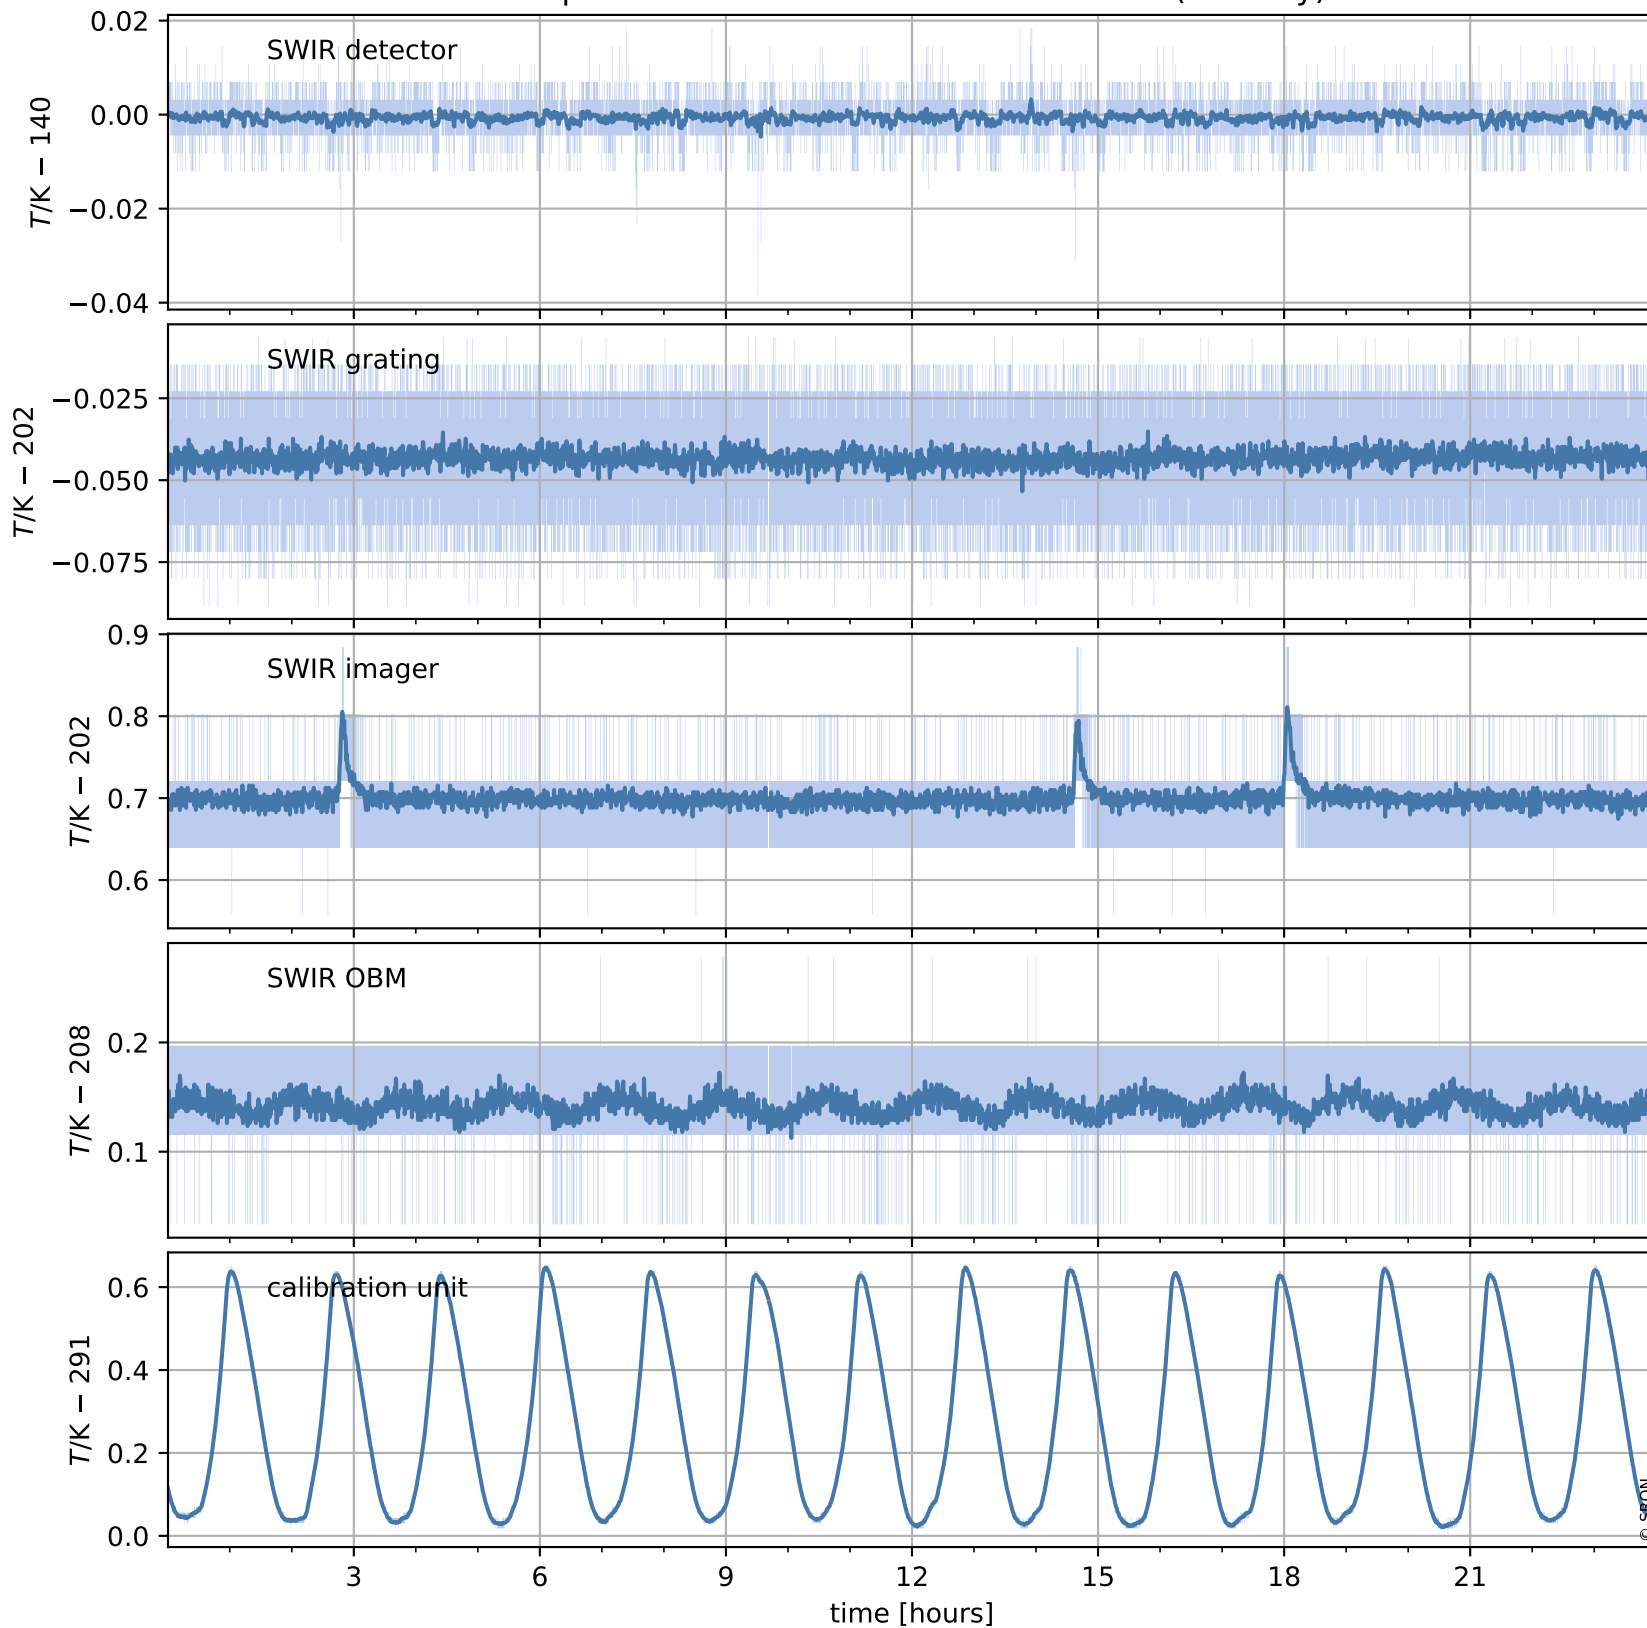

Tropomi SWIR housekeeping data

orbits : [28810, 28823]
coverage : 2023-05-06 / 2023-05-07
created : 2023-08-21T09:40:44

Temperature of sensors relevant for SWIR (one day)

Tropomi SWIR housekeeping data

orbits : [28339, 28823]
coverage : 2023-04-02 / 2023-05-07
created : 2023-08-21T09:40:45

Temperature of sensors relevant for SWIR (last month)

Tropomi SWIR housekeeping data

orbits : [28810, 28823]
coverage : 2023-05-06 / 2023-05-07
created : 2023-08-21T09:40:45

Current and duty cycle of 3 heaters relevant for SWIR (one day)

Tropomi SWIR housekeeping data

orbits : [28339, 28823]
coverage : 2023-04-02 / 2023-05-07
created : 2023-08-21T09:40:45

Current and duty cycle of 3 heaters relevant for SWIR (last month)

Tropomi SWIR housekeeping data