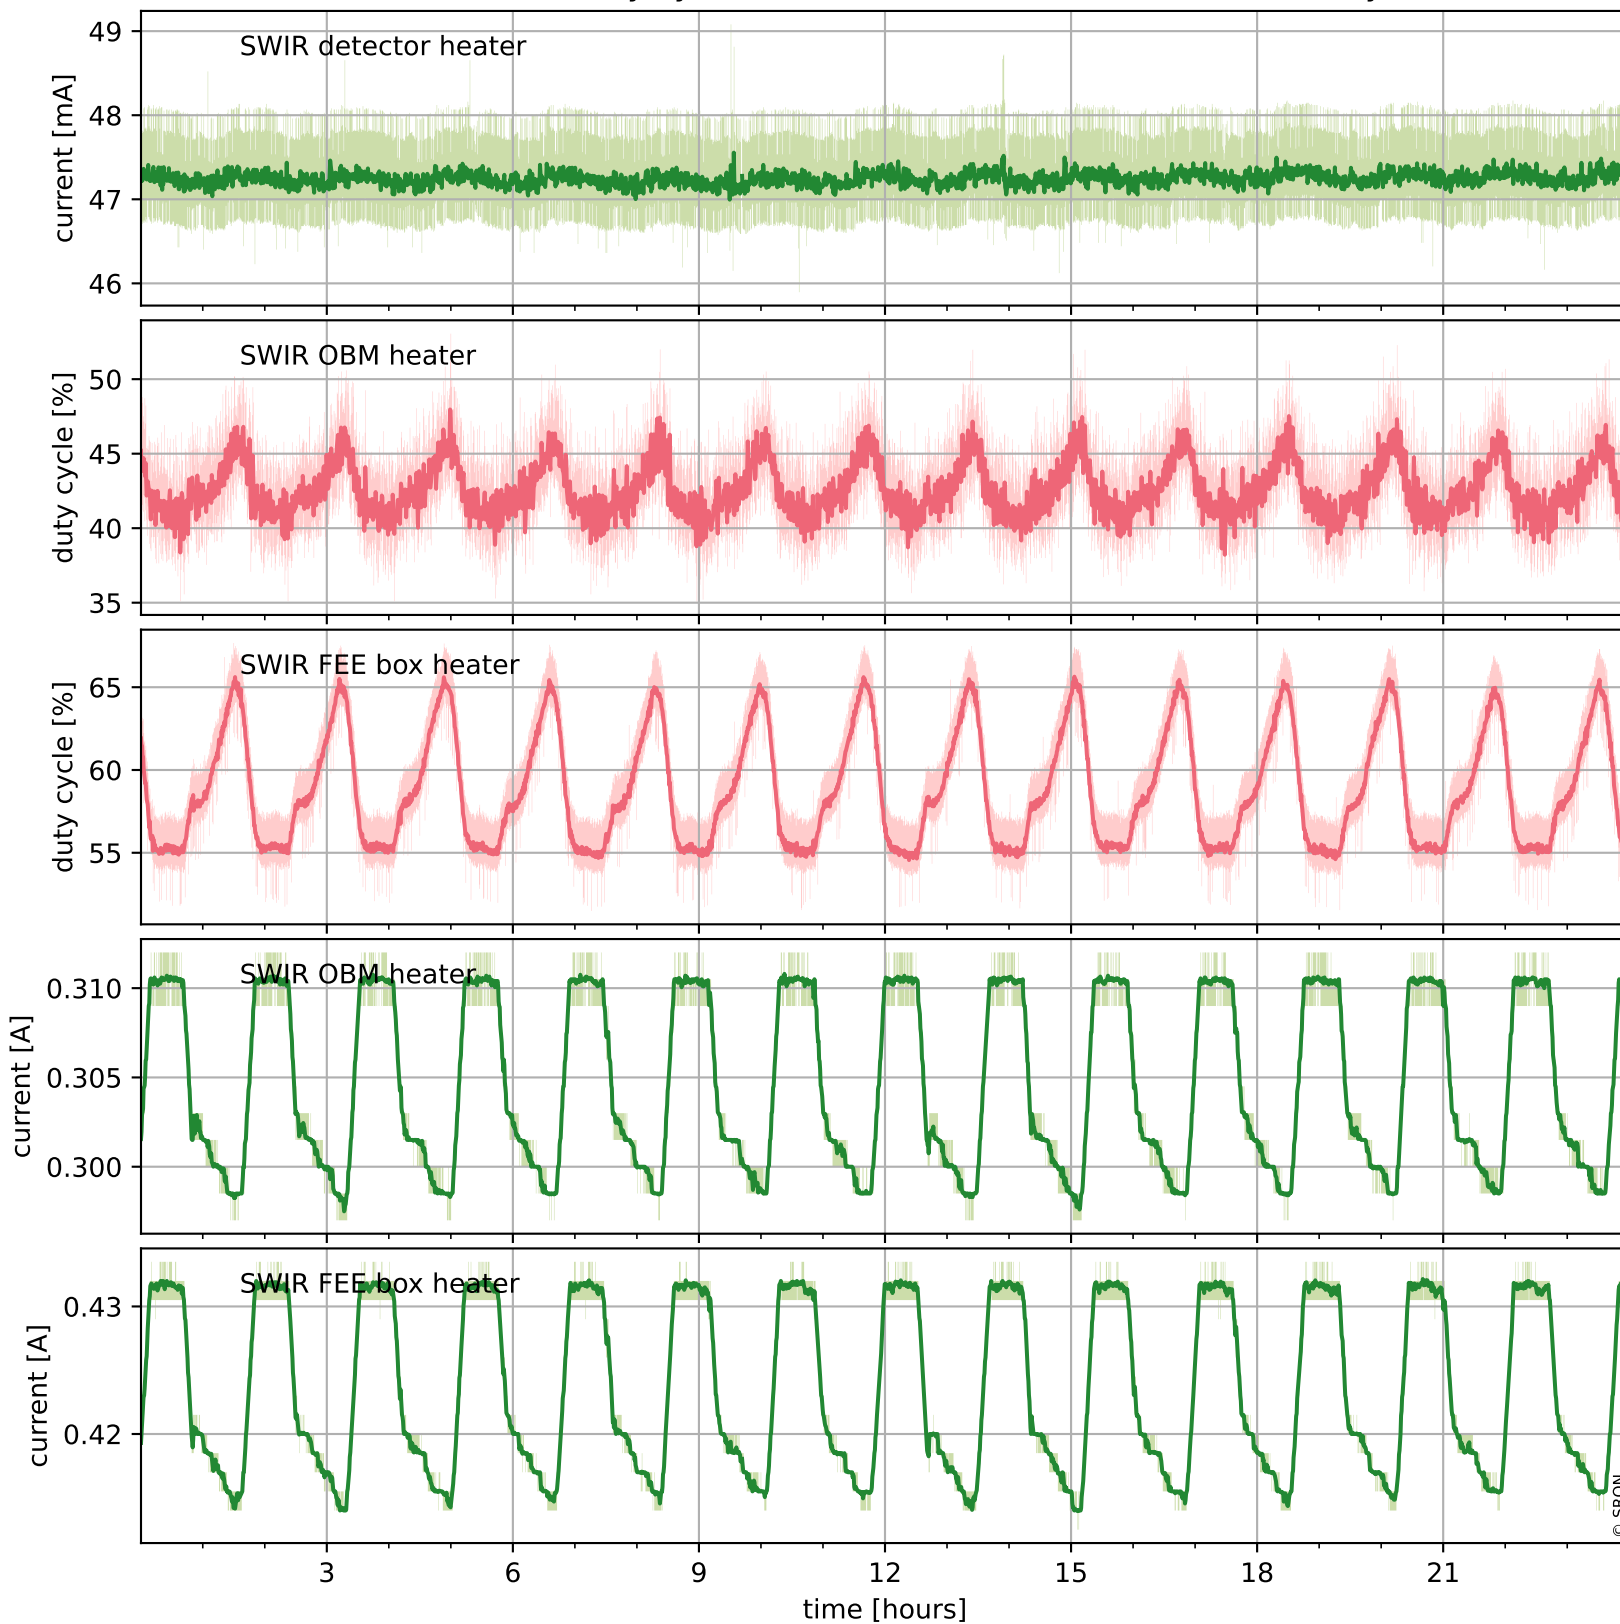

Tropomi SWIR housekeeping data

orbits : [28810, 28823]
coverage : 2023-05-06 / 2023-05-07
created : 2023-08-21T09:40:44

Temperature of sensors relevant for SWIR (one day)

Tropomi SWIR housekeeping data

orbits : [28339, 28823]
coverage : 2023-04-02 / 2023-05-07
created : 2023-08-21T09:40:45

Temperature of sensors relevant for SWIR (last month)

Tropomi SWIR housekeeping data

orbits : [28810, 28823]
coverage : 2023-05-06 / 2023-05-07
created : 2023-08-21T09:40:45

Current and duty cycle of 3 heaters relevant for SWIR (one day)