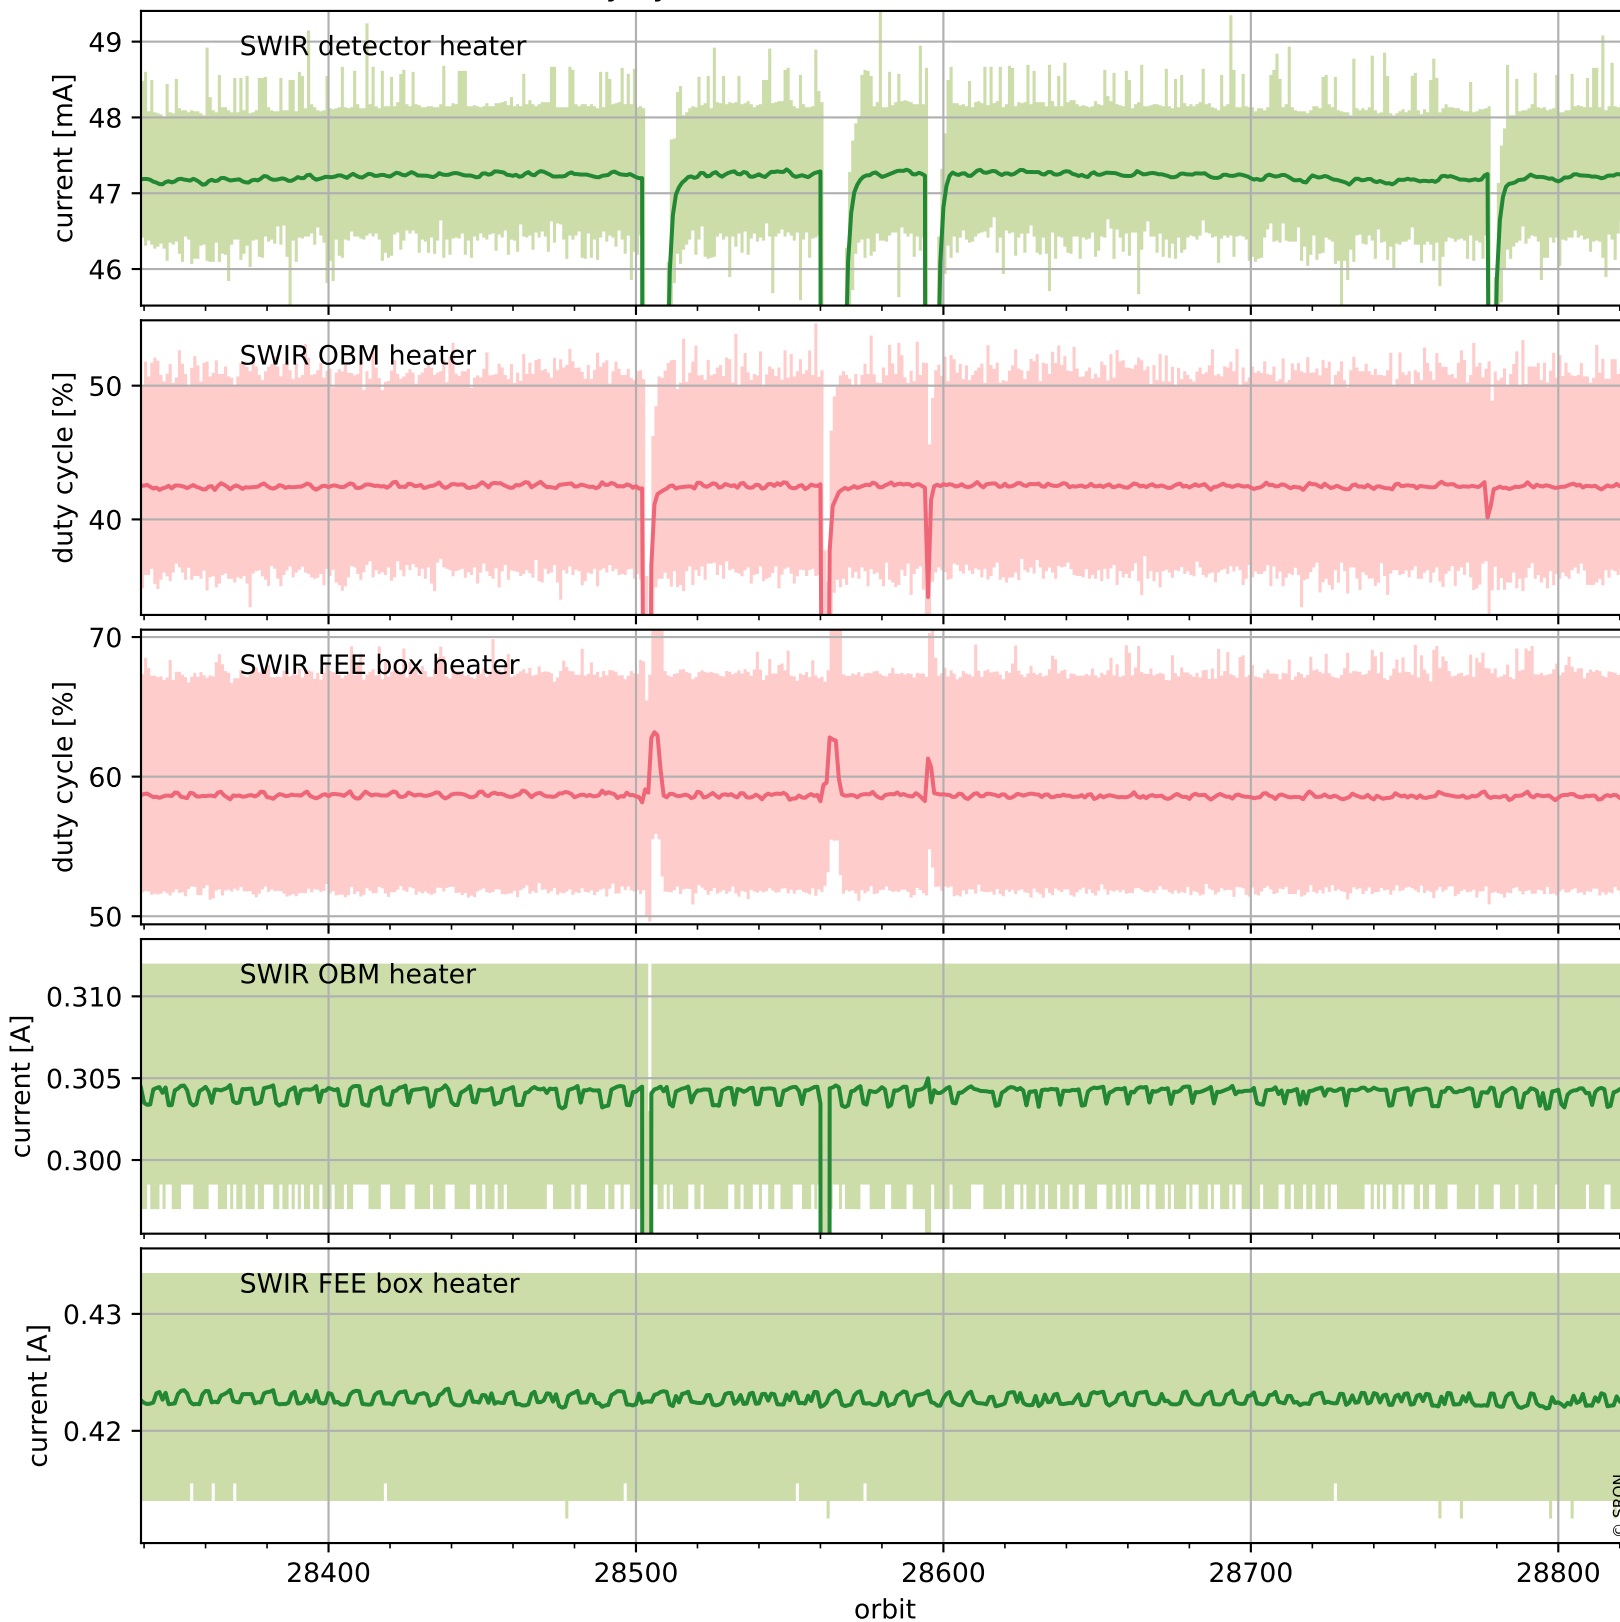

Tropomi SWIR housekeeping data

orbits : [28810, 28823]
coverage : 2023-05-06 / 2023-05-07
created : 2023-08-21T09:40:44

Temperature of sensors relevant for SWIR (one day)

Tropomi SWIR housekeeping data

orbits : [28339, 28823]
coverage : 2023-04-02 / 2023-05-07
created : 2023-08-21T09:40:45

Temperature of sensors relevant for SWIR (last month)

Tropomi SWIR housekeeping data

orbits : [28810, 28823]
coverage : 2023-05-06 / 2023-05-07
created : 2023-08-21T09:40:45

Current and duty cycle of 3 heaters relevant for SWIR (one day)

Tropomi SWIR housekeeping data

orbits : [28339, 28823]
coverage : 2023-04-02 / 2023-05-07
created : 2023-08-21T09:40:45

Current and duty cycle of 3 heaters relevant for SWIR (last month)

Tropomi SWIR housekeeping data

orbits : [28810, 28823]
coverage : 2023-05-06 / 2023-05-07
created : 2023-08-21T09:40:46

Temperature of sensors at the SWIR front-end electronics (one day)

Tropomi SWIR housekeeping data

orbits : [28339, 28823]
coverage : 2023-04-02 / 2023-05-07
created : 2023-08-21T09:40:46