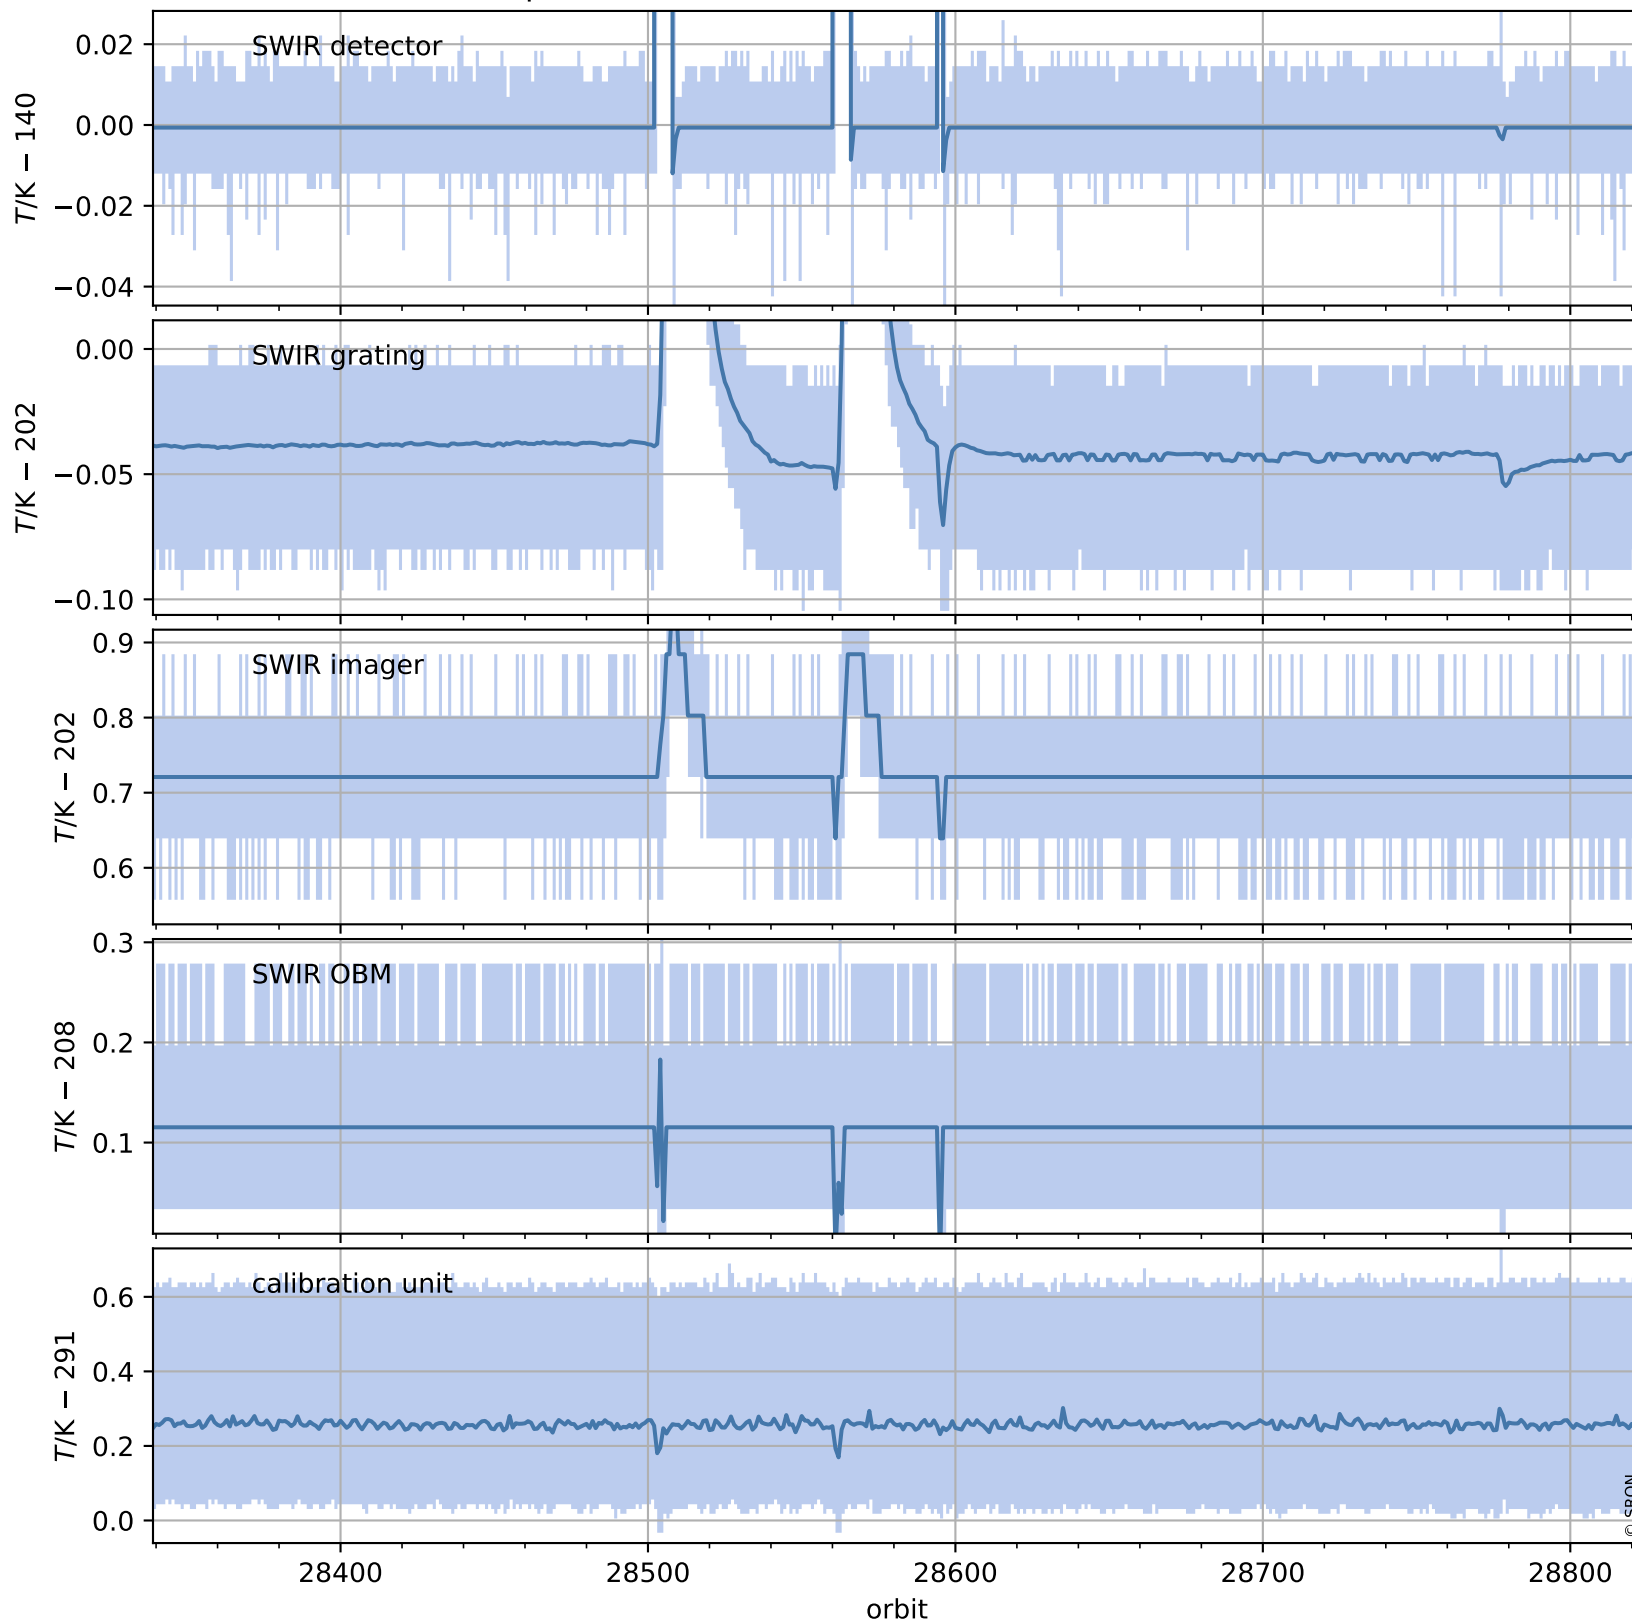

Tropomi SWIR housekeeping data

orbits : [28810, 28823]
coverage : 2023-05-06 / 2023-05-07
created : 2023-08-21T09:40:44

Temperature of sensors relevant for SWIR (one day)

Tropomi SWIR housekeeping data

orbits : [28339, 28823]
coverage : 2023-04-02 / 2023-05-07
created : 2023-08-21T09:40:45

Temperature of sensors relevant for SWIR (last month)

Tropomi SWIR housekeeping data

orbits : [28810, 28823]
coverage : 2023-05-06 / 2023-05-07
created : 2023-08-21T09:40:45

Current and duty cycle of 3 heaters relevant for SWIR (one day)

Tropomi SWIR housekeeping data

orbits : [28339, 28823]
coverage : 2023-04-02 / 2023-05-07
created : 2023-08-21T09:40:45

Current and duty cycle of 3 heaters relevant for SWIR (last month)

Tropomi SWIR housekeeping data

orbits : [28810, 28823]
coverage : 2023-05-06 / 2023-05-07
created : 2023-08-21T09:40:46

Temperature of sensors at the SWIR front-end electronics (one day)

Tropomi SWIR housekeeping data

orbits : [28339, 28823]
coverage : 2023-04-02 / 2023-05-07
created : 2023-08-21T09:40:46