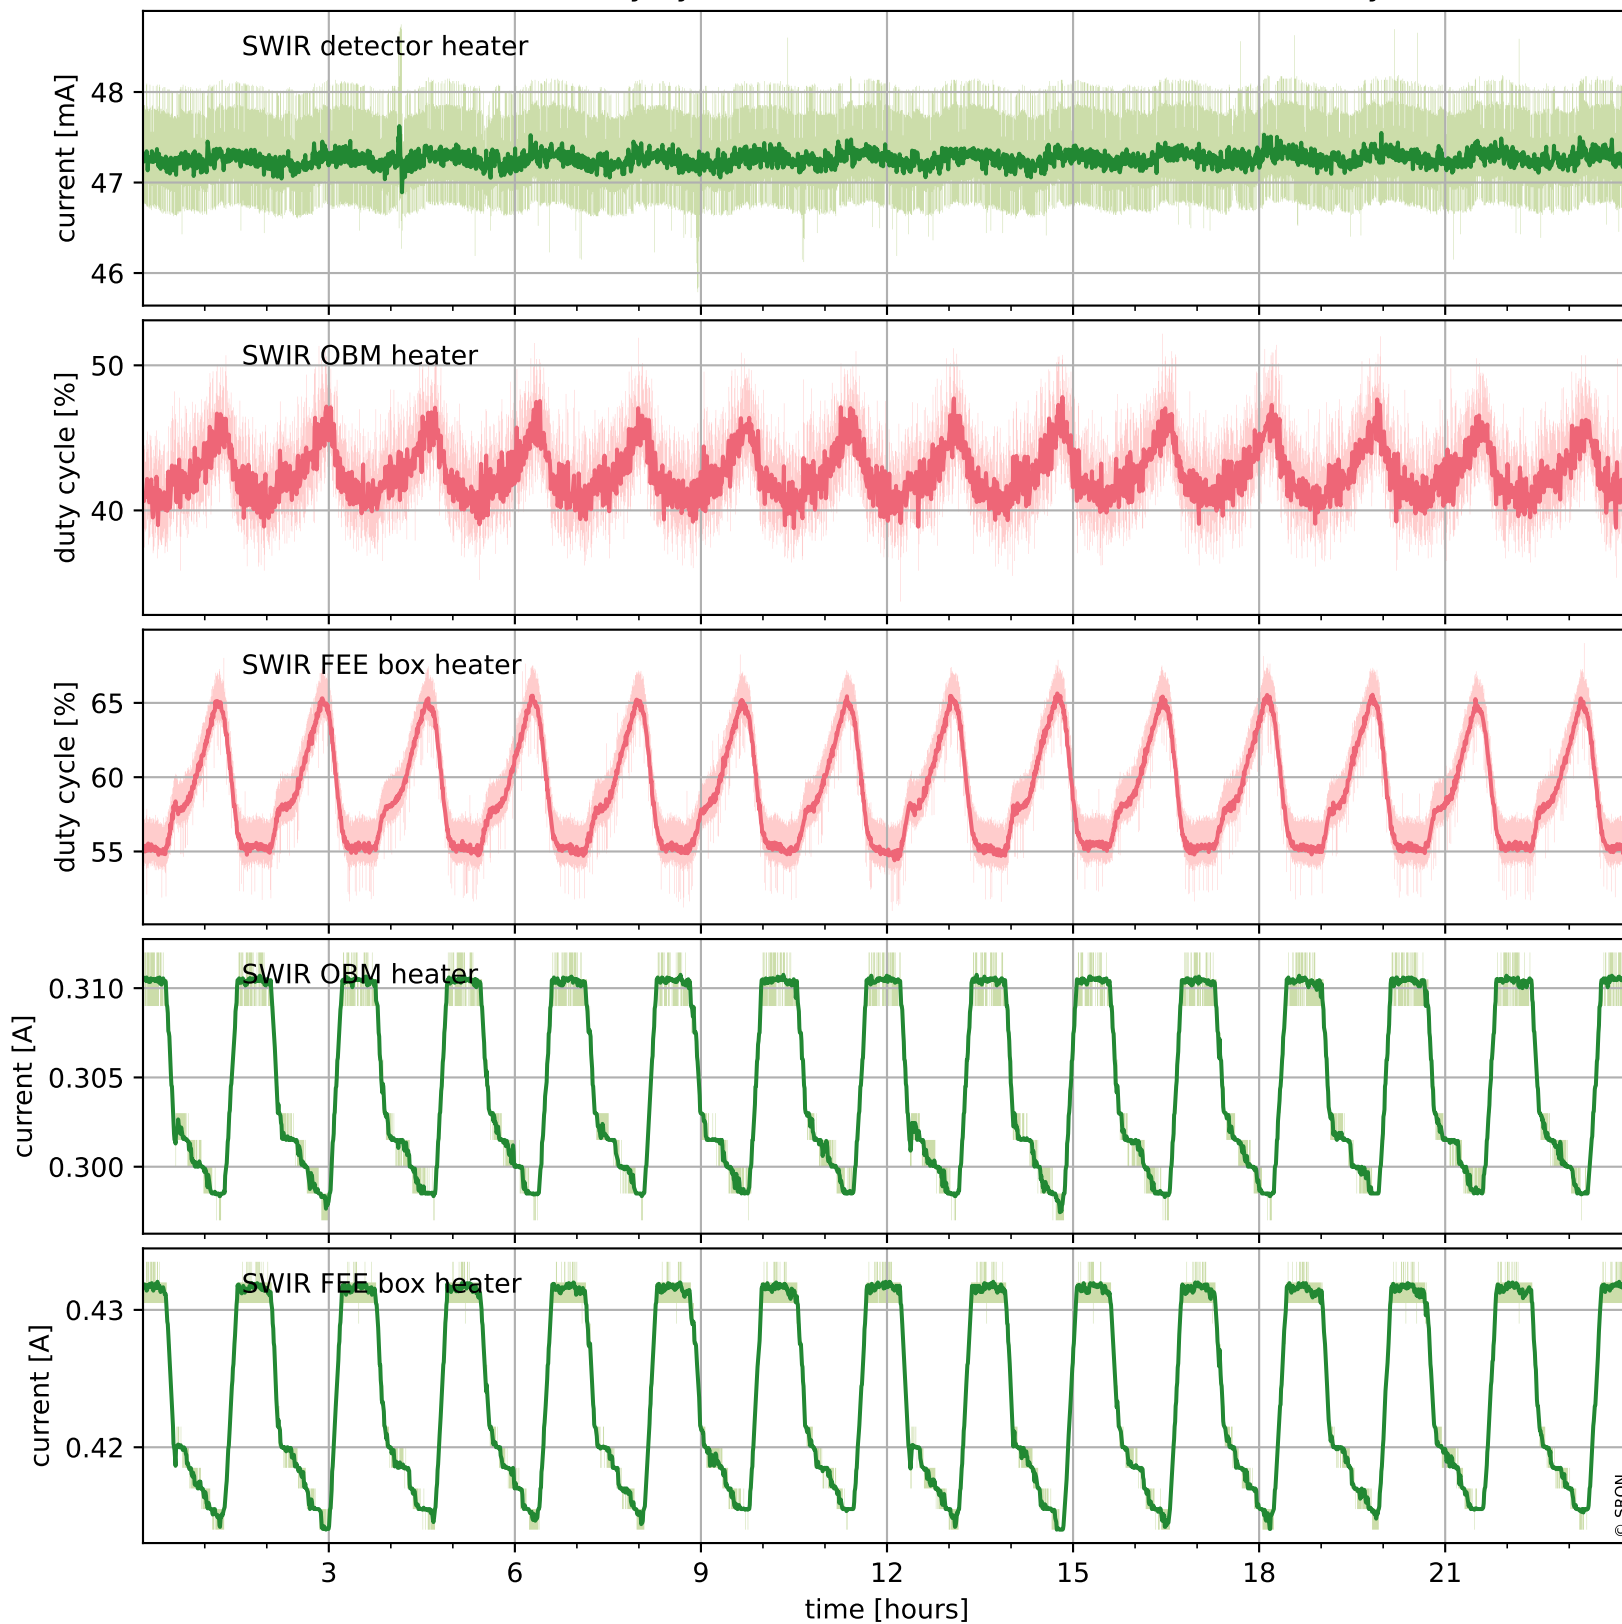

Tropomi SWIR housekeeping data

orbits : [28824, 28837]
coverage : 2023-05-07 / 2023-05-08
created : 2023-08-21T09:40:47

Temperature of sensors relevant for SWIR (one day)

Tropomi SWIR housekeeping data

orbits : [28353, 28837]
coverage : 2023-04-03 / 2023-05-08
created : 2023-08-21T09:40:47

Temperature of sensors relevant for SWIR (last month)

Tropomi SWIR housekeeping data

orbits : [28824, 28837]
coverage : 2023-05-07 / 2023-05-08
created : 2023-08-21T09:40:47

Current and duty cycle of 3 heaters relevant for SWIR (one day)

Tropomi SWIR housekeeping data

orbits : [28353, 28837]
coverage : 2023-04-03 / 2023-05-08
created : 2023-08-21T09:40:48

Current and duty cycle of 3 heaters relevant for SWIR (last month)

Tropomi SWIR housekeeping data

orbits : [28824, 28837]
coverage : 2023-05-07 / 2023-05-08
created : 2023-08-21T09:40:48

Temperature of sensors at the SWIR front-end electronics (one day)

Tropomi SWIR housekeeping data

orbits : [28353, 28837]
coverage : 2023-04-03 / 2023-05-08
created : 2023-08-21T09:40:48