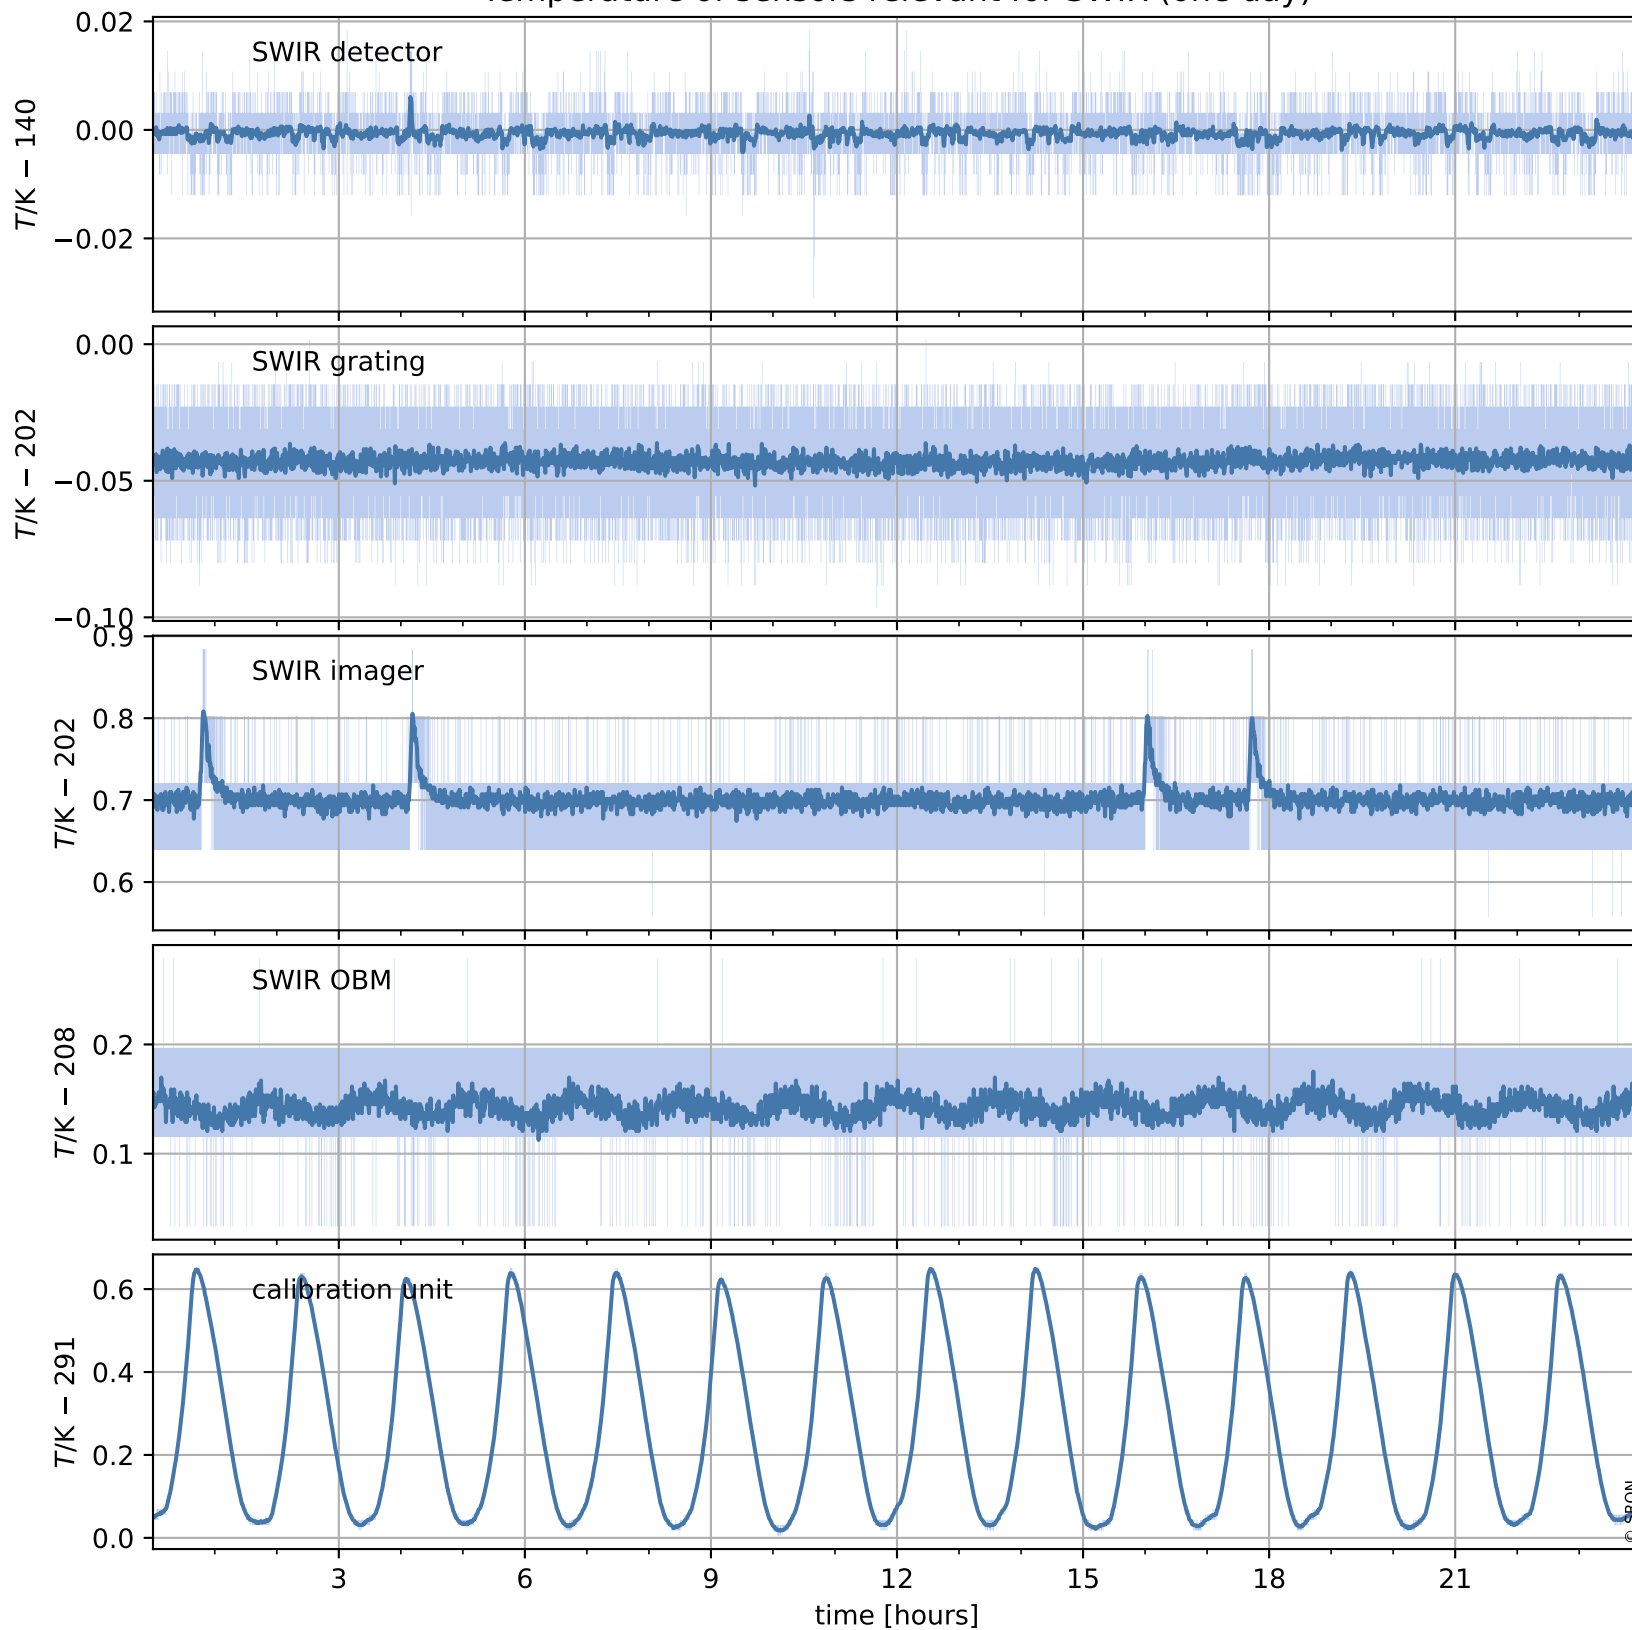

Tropomi SWIR housekeeping data

orbits : [28824, 28837]
coverage : 2023-05-07 / 2023-05-08
created : 2023-08-21T09:40:47

Temperature of sensors relevant for SWIR (one day)

Tropomi SWIR housekeeping data

orbits : [28353, 28837]
coverage : 2023-04-03 / 2023-05-08
created : 2023-08-21T09:40:47

Temperature of sensors relevant for SWIR (last month)

Tropomi SWIR housekeeping data

orbits : [28824, 28837]
coverage : 2023-05-07 / 2023-05-08
created : 2023-08-21T09:40:47

Current and duty cycle of 3 heaters relevant for SWIR (one day)

Tropomi SWIR housekeeping data

orbits : [28353, 28837]
coverage : 2023-04-03 / 2023-05-08
created : 2023-08-21T09:40:48

Current and duty cycle of 3 heaters relevant for SWIR (last month)

Tropomi SWIR housekeeping data