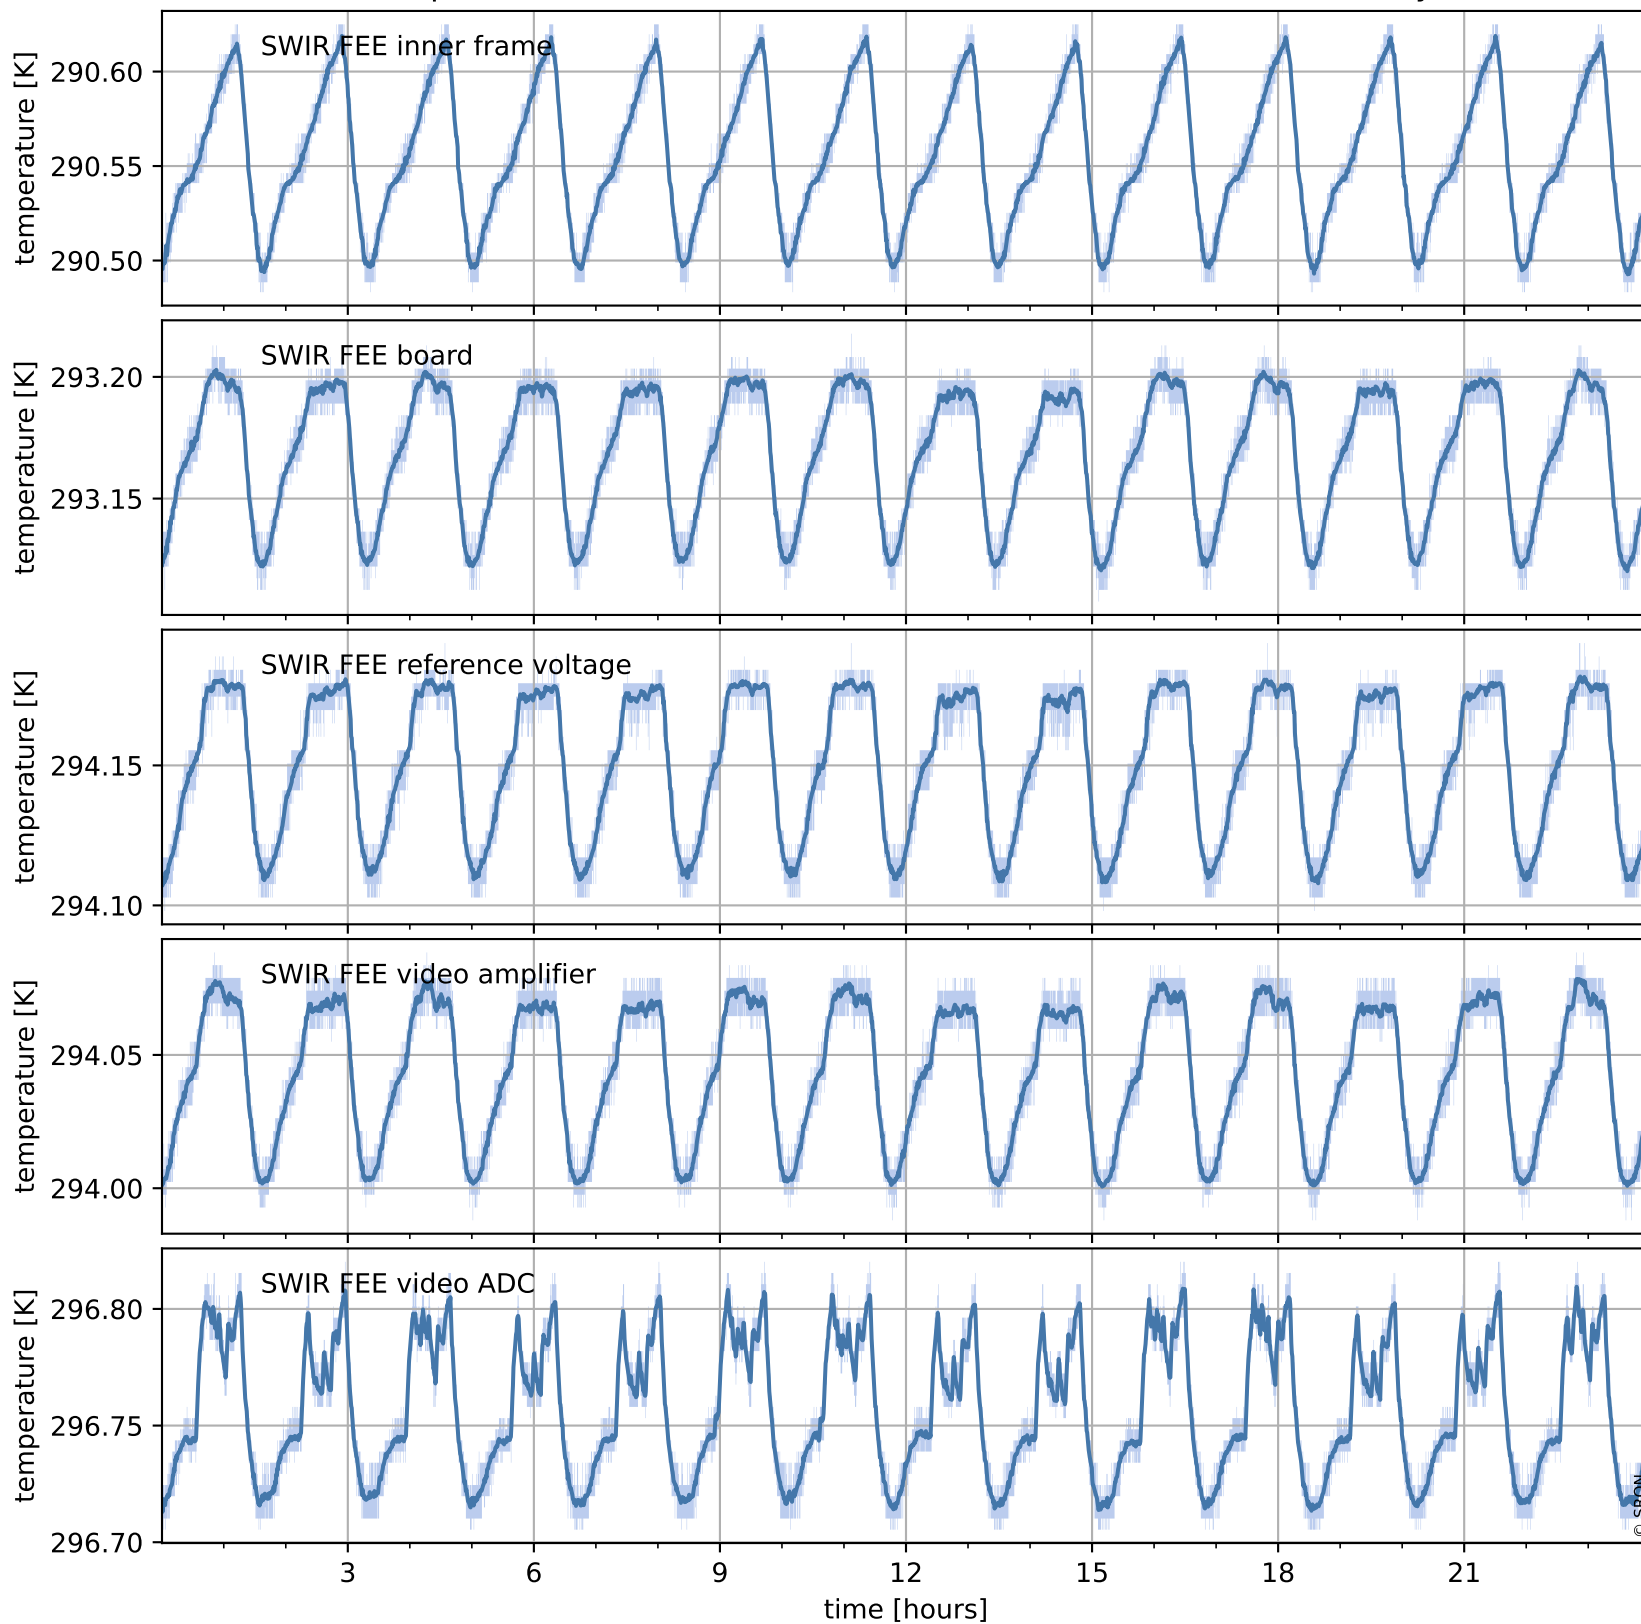

Tropomi SWIR housekeeping data

orbits : [28824, 28837]
coverage : 2023-05-07 / 2023-05-08
created : 2023-08-21T09:40:47

Temperature of sensors relevant for SWIR (one day)

Tropomi SWIR housekeeping data

orbits : [28353, 28837]
coverage : 2023-04-03 / 2023-05-08
created : 2023-08-21T09:40:47

Temperature of sensors relevant for SWIR (last month)

Tropomi SWIR housekeeping data

orbits : [28824, 28837]
coverage : 2023-05-07 / 2023-05-08
created : 2023-08-21T09:40:47

Current and duty cycle of 3 heaters relevant for SWIR (one day)

Tropomi SWIR housekeeping data

orbits : [28353, 28837]
coverage : 2023-04-03 / 2023-05-08
created : 2023-08-21T09:40:48

Current and duty cycle of 3 heaters relevant for SWIR (last month)

Tropomi SWIR housekeeping data

orbits : [28824, 28837]
coverage : 2023-05-07 / 2023-05-08
created : 2023-08-21T09:40:48

Temperature of sensors at the SWIR front-end electronics (one day)

Tropomi SWIR housekeeping data

orbits : [28353, 28837]
coverage : 2023-04-03 / 2023-05-08
created : 2023-08-21T09:40:48