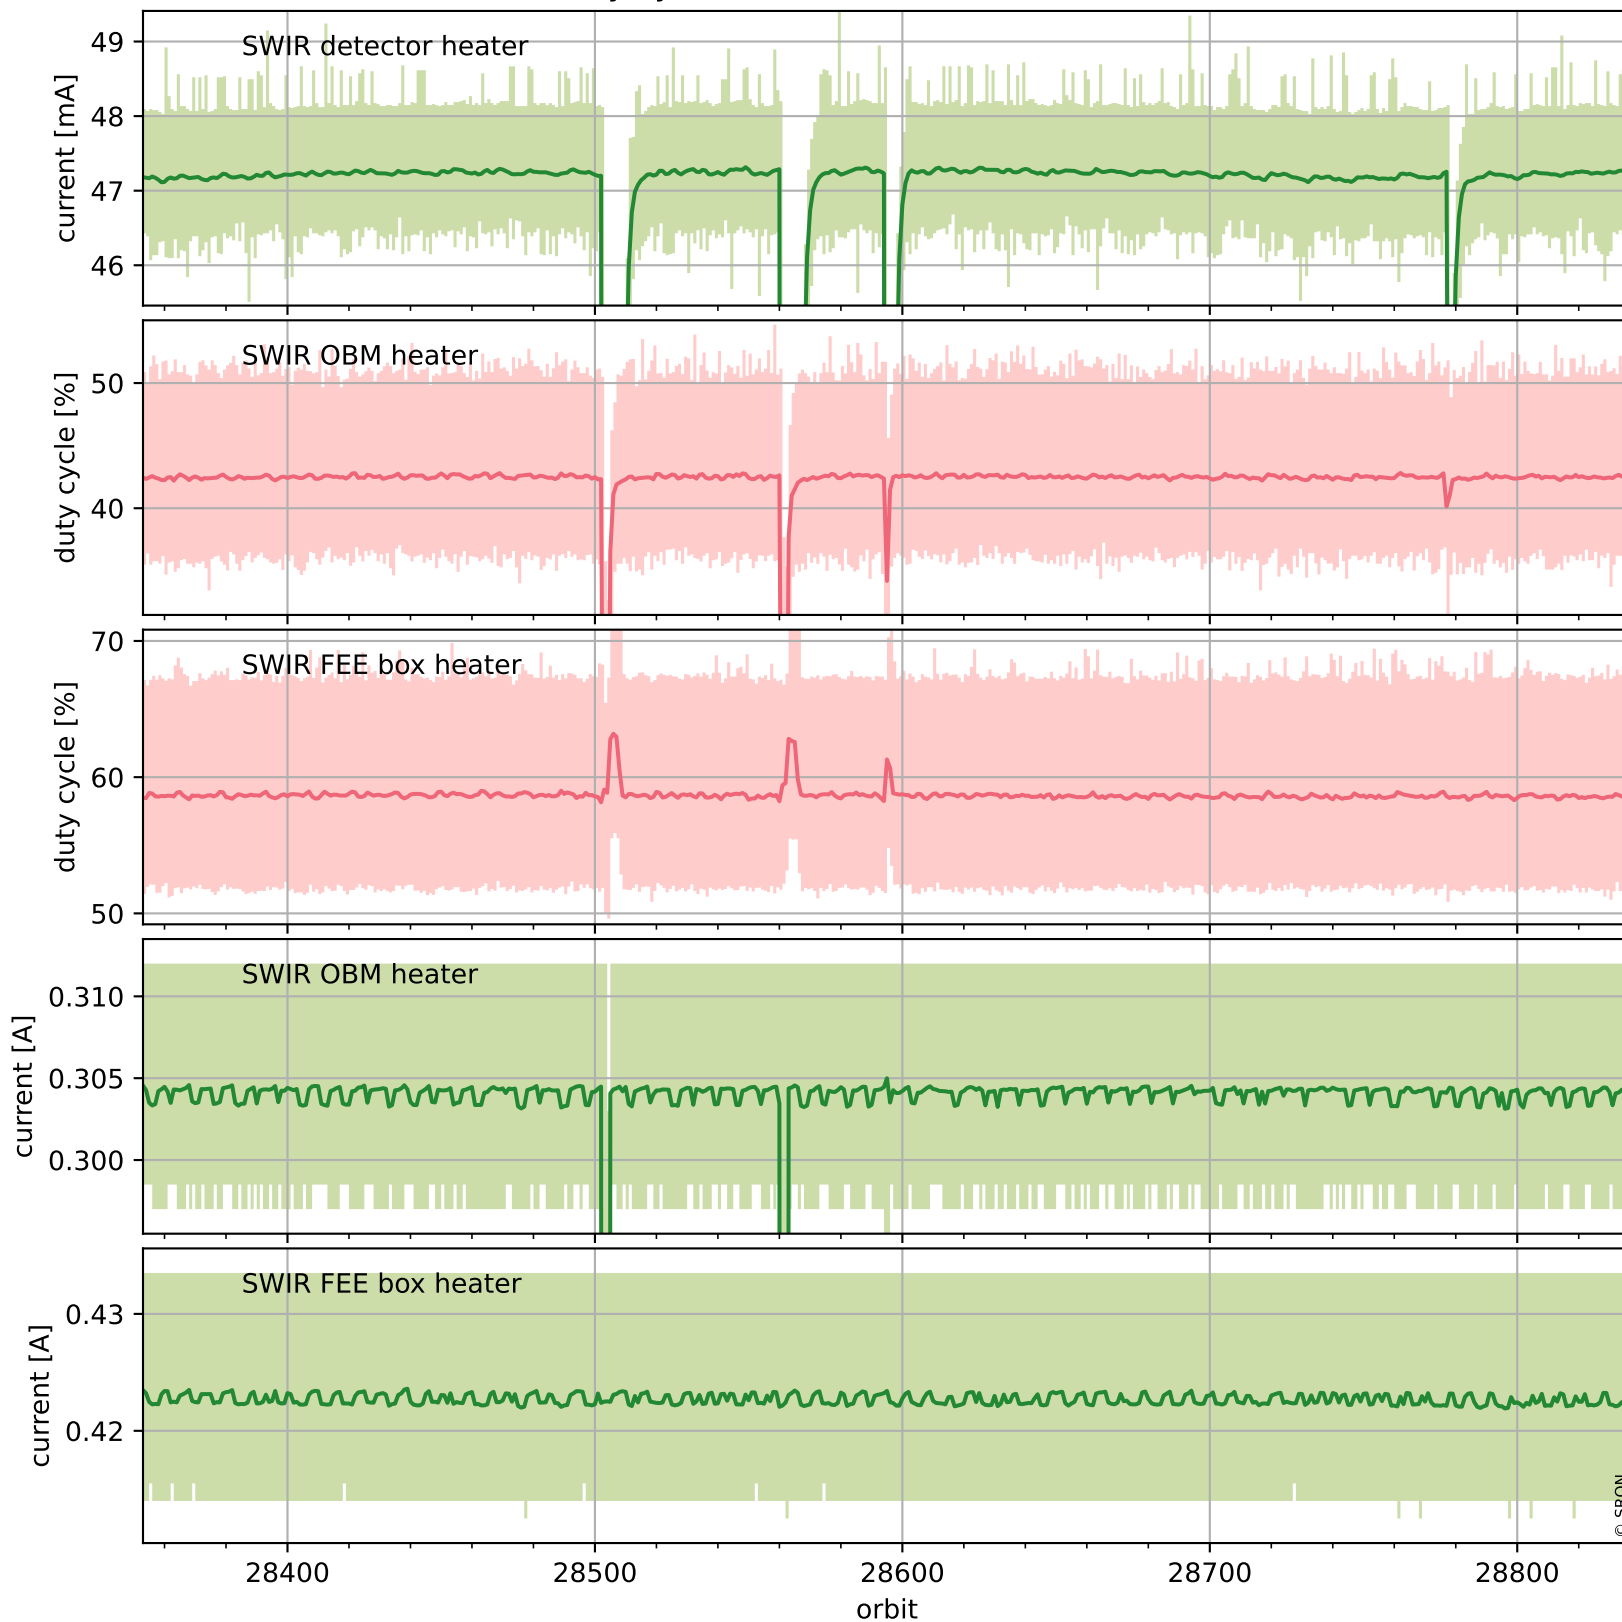

Tropomi SWIR housekeeping data

orbits : [28824, 28837]
coverage : 2023-05-07 / 2023-05-08
created : 2023-08-21T09:40:47

Temperature of sensors relevant for SWIR (one day)

Tropomi SWIR housekeeping data

orbits : [28353, 28837]
coverage : 2023-04-03 / 2023-05-08
created : 2023-08-21T09:40:47

Temperature of sensors relevant for SWIR (last month)

Tropomi SWIR housekeeping data

orbits : [28824, 28837]
coverage : 2023-05-07 / 2023-05-08
created : 2023-08-21T09:40:47

Current and duty cycle of 3 heaters relevant for SWIR (one day)

Tropomi SWIR housekeeping data

orbits : [28353, 28837]
coverage : 2023-04-03 / 2023-05-08
created : 2023-08-21T09:40:48

Current and duty cycle of 3 heaters relevant for SWIR (last month)

Tropomi SWIR housekeeping data

orbits : [28824, 28837]
coverage : 2023-05-07 / 2023-05-08
created : 2023-08-21T09:40:48

Temperature of sensors at the SWIR front-end electronics (one day)

Tropomi SWIR housekeeping data

orbits : [28353, 28837]
coverage : 2023-04-03 / 2023-05-08
created : 2023-08-21T09:40:48