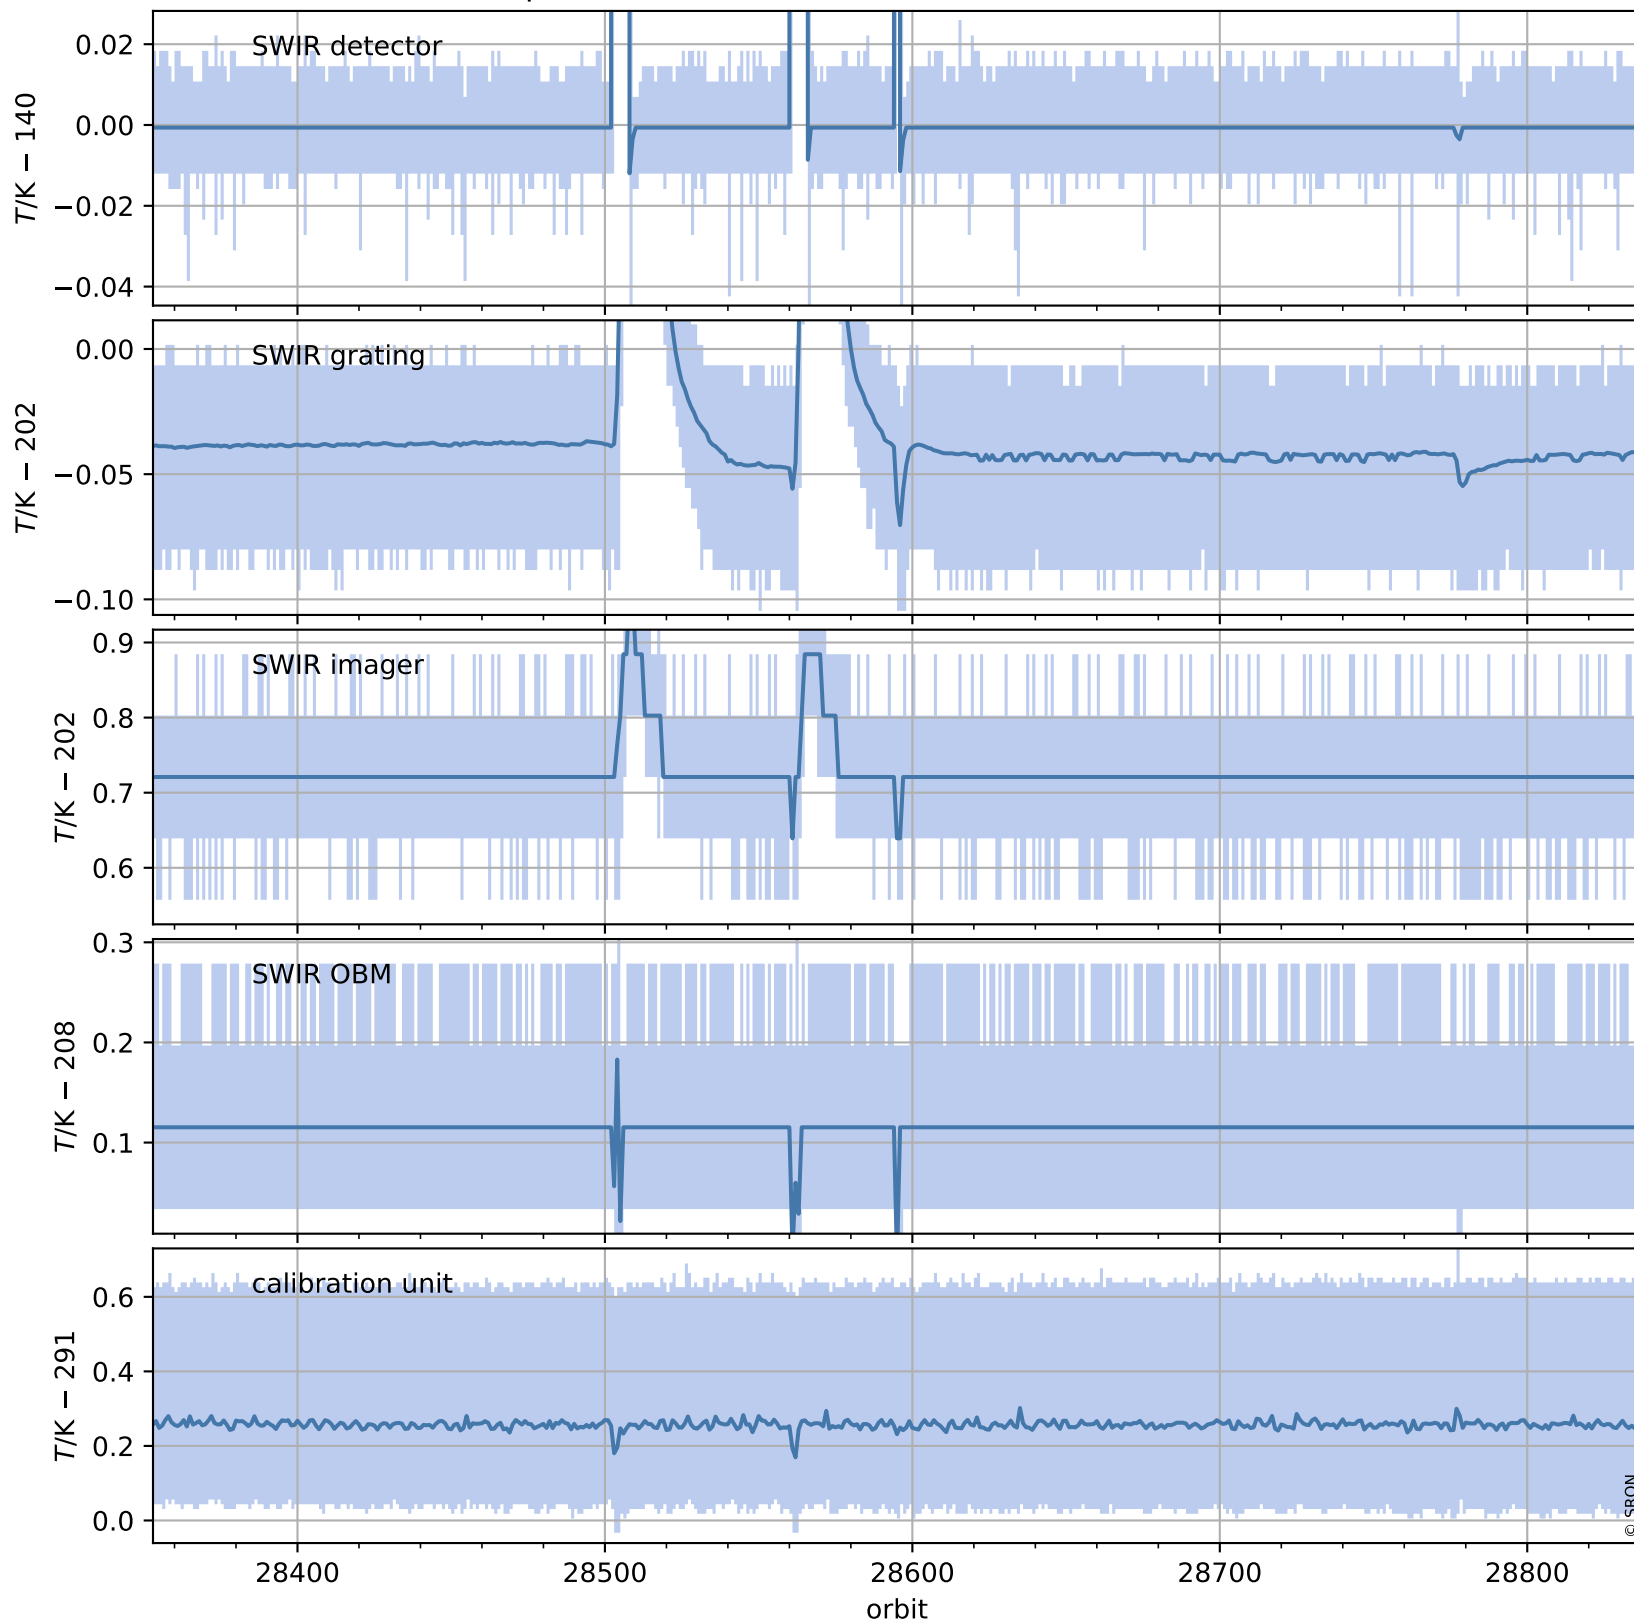

Tropomi SWIR housekeeping data

orbits : [28824, 28837]
coverage : 2023-05-07 / 2023-05-08
created : 2023-08-21T09:40:47

Temperature of sensors relevant for SWIR (one day)

Tropomi SWIR housekeeping data

orbits : [28353, 28837]
coverage : 2023-04-03 / 2023-05-08
created : 2023-08-21T09:40:47

Temperature of sensors relevant for SWIR (last month)

Tropomi SWIR housekeeping data

orbits : [28824, 28837]
coverage : 2023-05-07 / 2023-05-08
created : 2023-08-21T09:40:47

Current and duty cycle of 3 heaters relevant for SWIR (one day)

Tropomi SWIR housekeeping data

orbits : [28353, 28837]
coverage : 2023-04-03 / 2023-05-08
created : 2023-08-21T09:40:48

Current and duty cycle of 3 heaters relevant for SWIR (last month)

Tropomi SWIR housekeeping data

orbits : [28824, 28837]
coverage : 2023-05-07 / 2023-05-08
created : 2023-08-21T09:40:48

Temperature of sensors at the SWIR front-end electronics (one day)

Tropomi SWIR housekeeping data

orbits : [28353, 28837]
coverage : 2023-04-03 / 2023-05-08
created : 2023-08-21T09:40:48