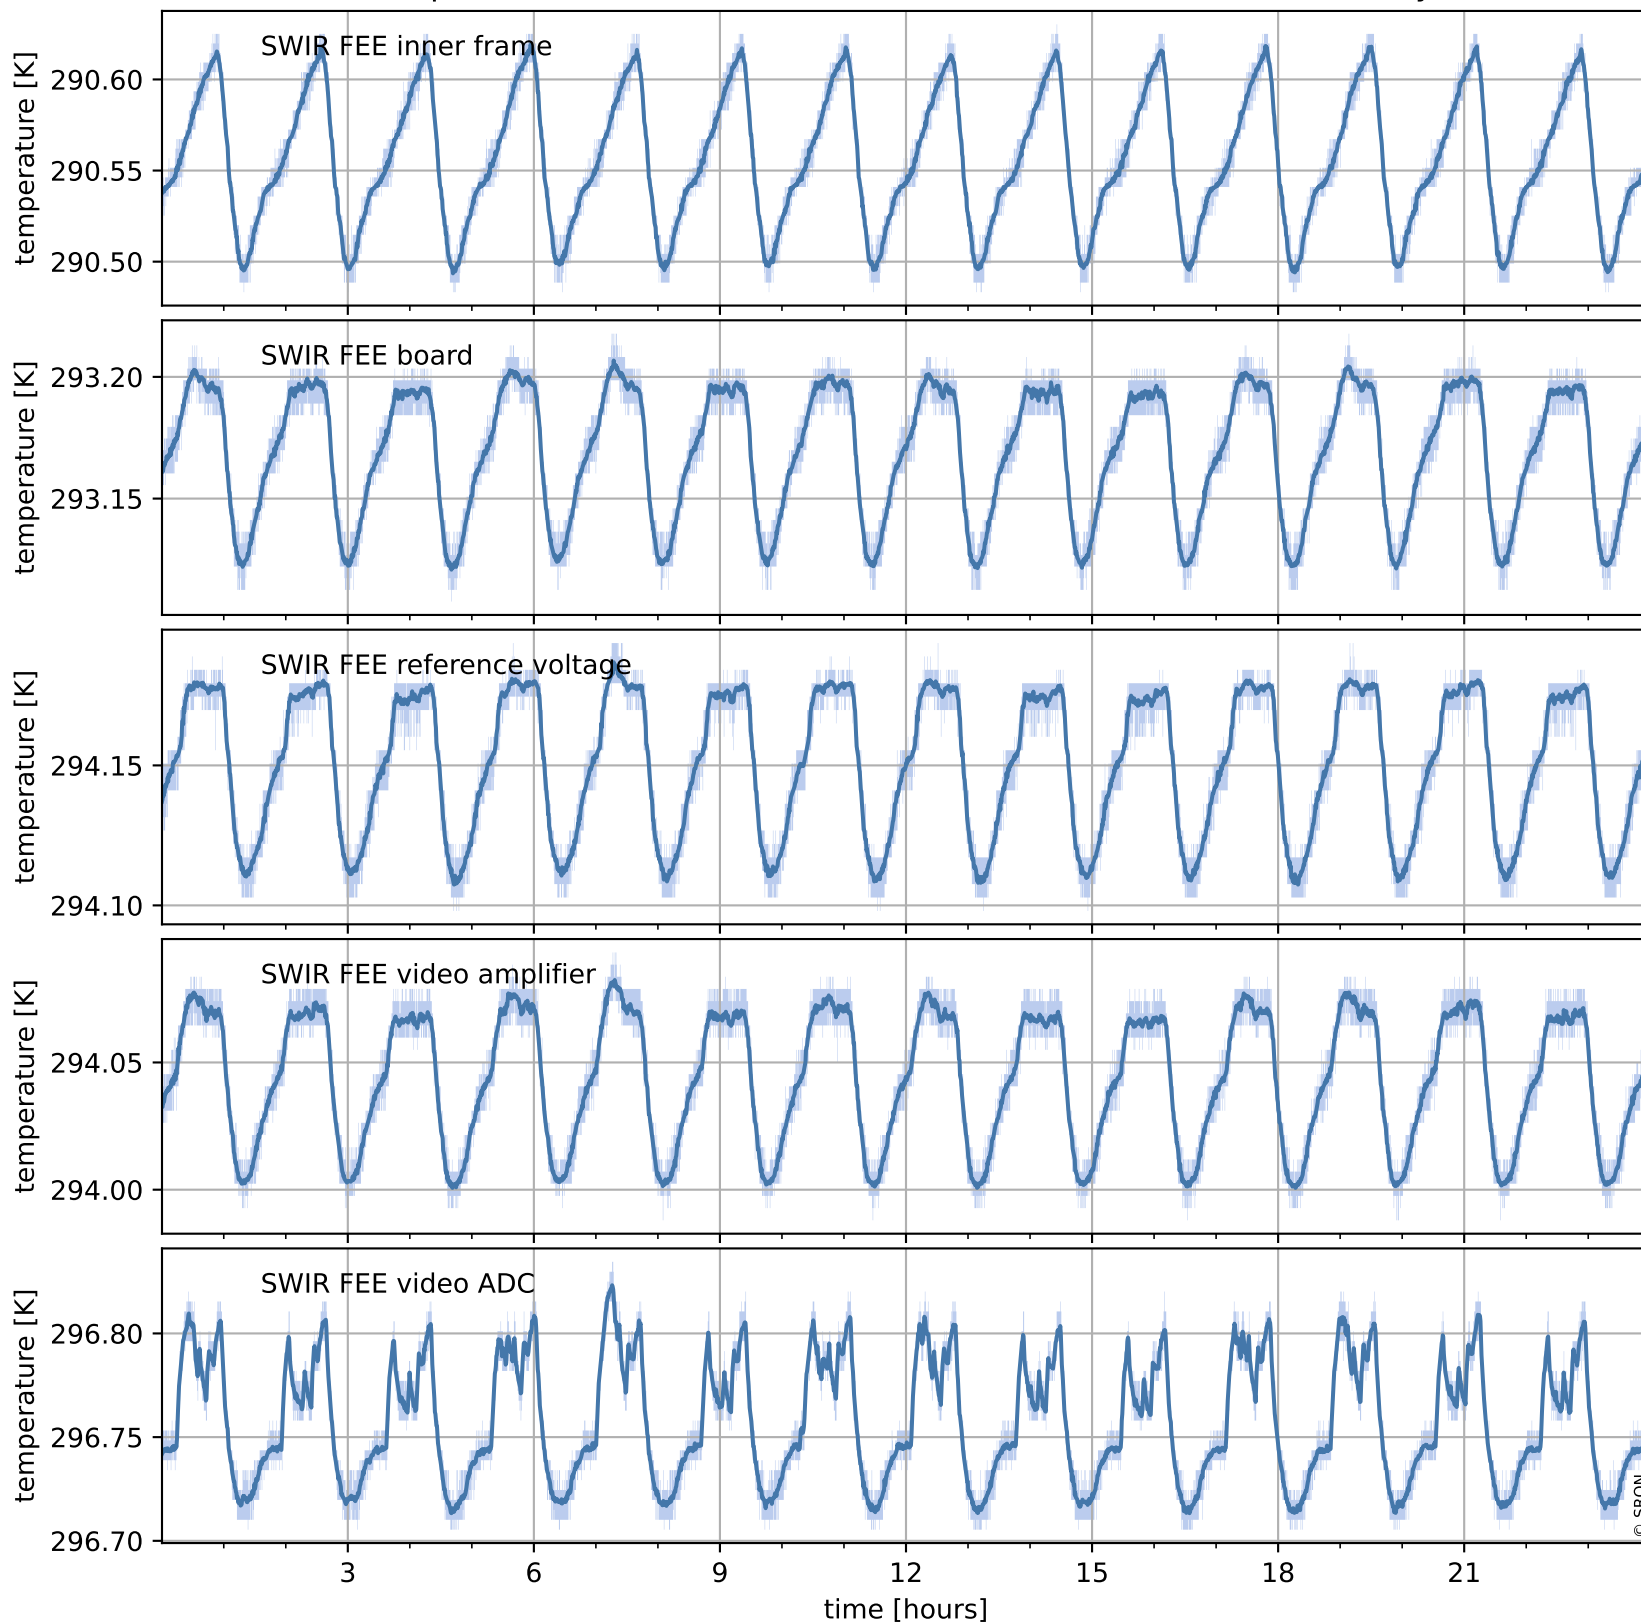

Tropomi SWIR housekeeping data

orbits : [28838, 28851]
coverage : 2023-05-08 / 2023-05-09
created : 2023-08-21T09:40:49

Temperature of sensors relevant for SWIR (one day)

Tropomi SWIR housekeeping data

orbits : [28367, 28851]
coverage : 2023-04-04 / 2023-05-09
created : 2023-08-21T09:40:49

Temperature of sensors relevant for SWIR (last month)

Tropomi SWIR housekeeping data

orbits : [28838, 28851]
coverage : 2023-05-08 / 2023-05-09
created : 2023-08-21T09:40:50

Current and duty cycle of 3 heaters relevant for SWIR (one day)

Tropomi SWIR housekeeping data

orbits : [28367, 28851]
coverage : 2023-04-04 / 2023-05-09
created : 2023-08-21T09:40:50

Current and duty cycle of 3 heaters relevant for SWIR (last month)

Tropomi SWIR housekeeping data

orbits : [28838, 28851]
coverage : 2023-05-08 / 2023-05-09
created : 2023-08-21T09:40:50

Temperature of sensors at the SWIR front-end electronics (one day)

Tropomi SWIR housekeeping data

orbits : [28367, 28851]
coverage : 2023-04-04 / 2023-05-09
created : 2023-08-21T09:40:51