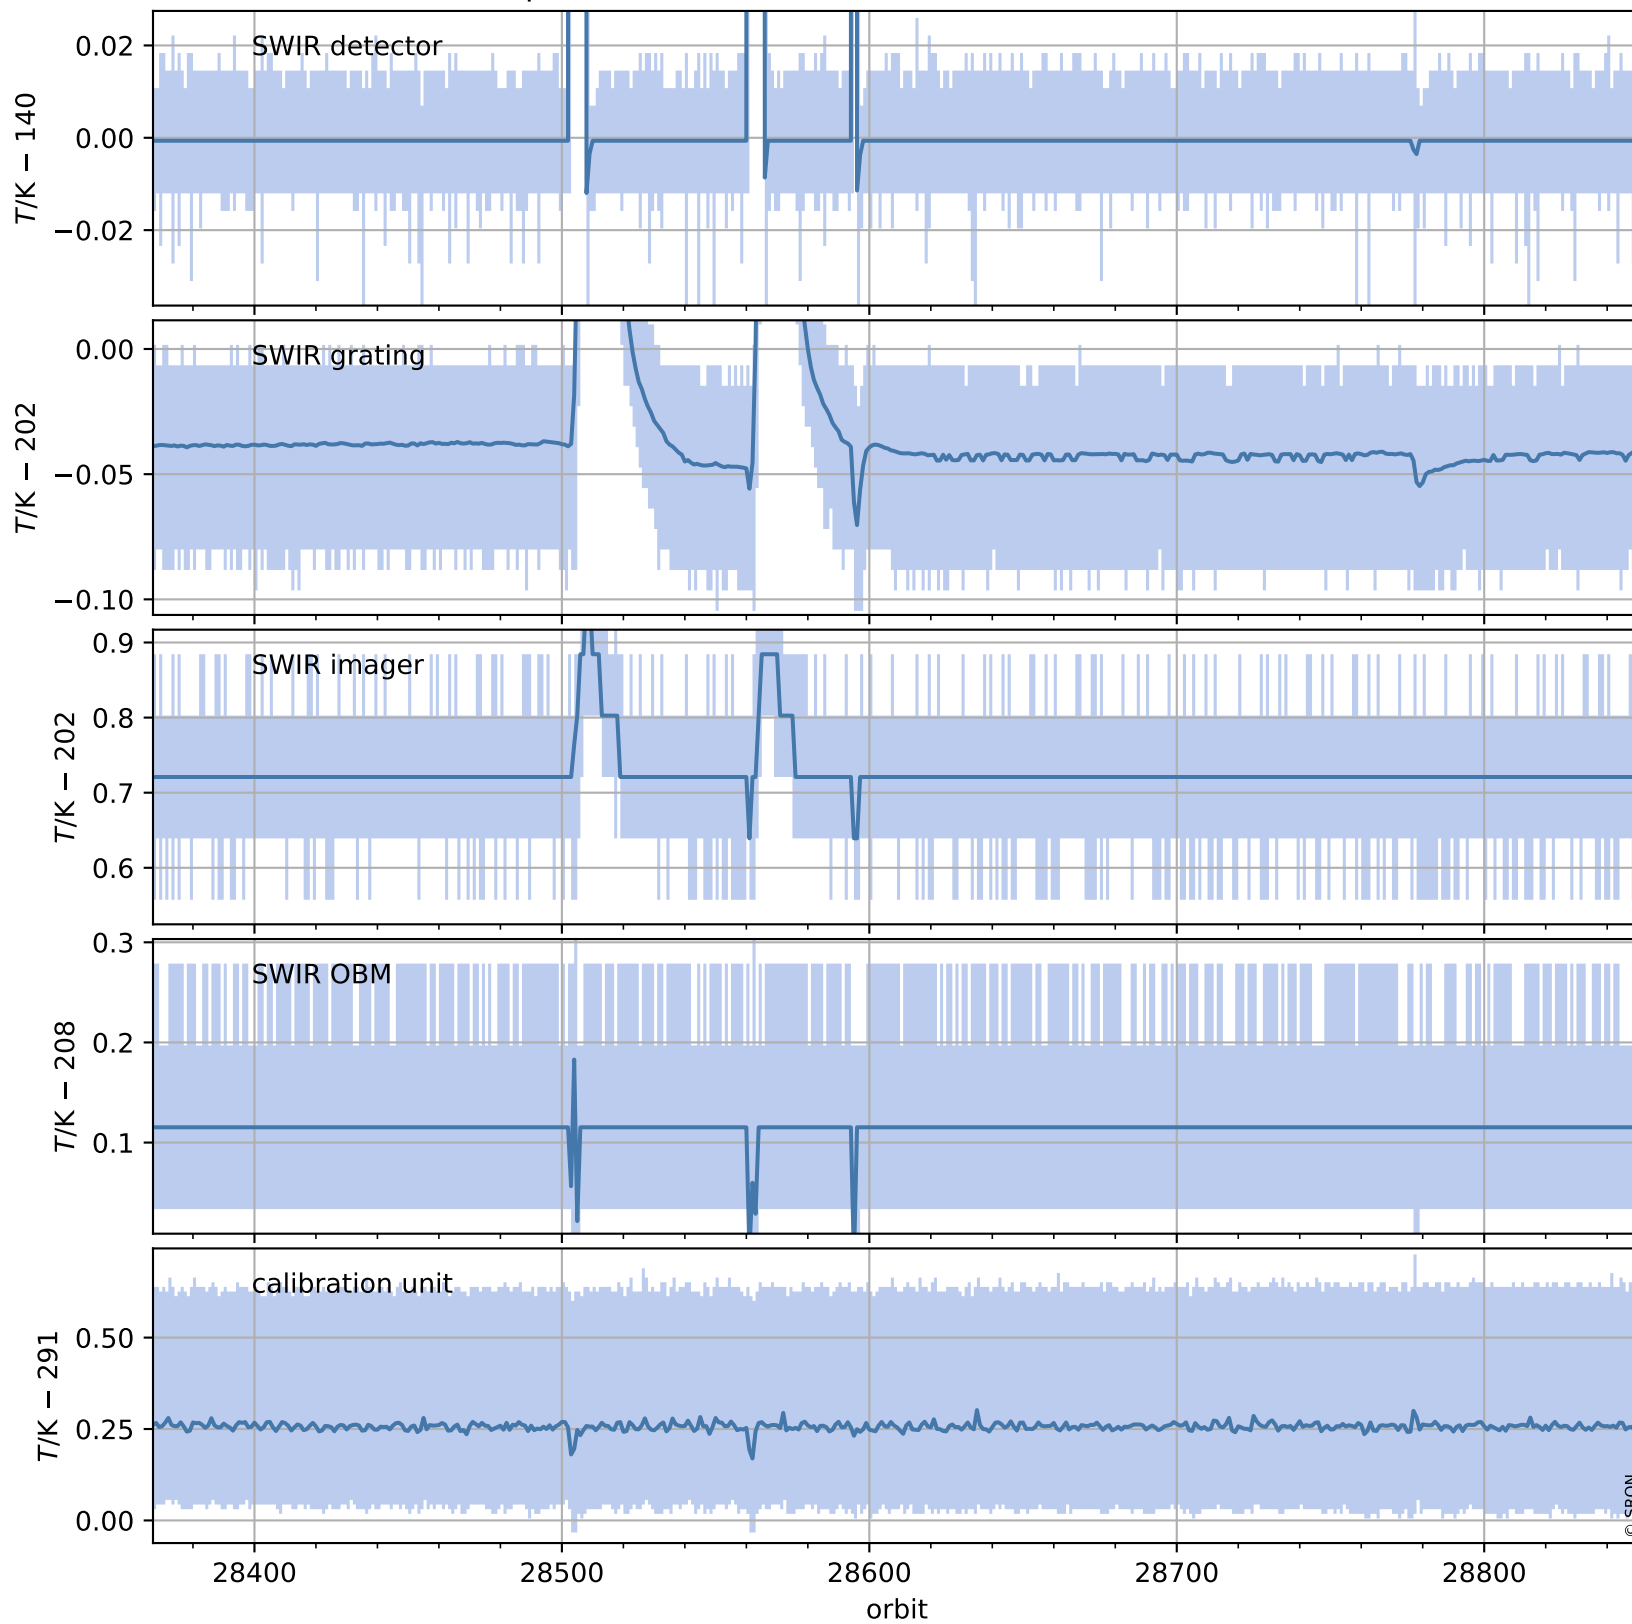

Tropomi SWIR housekeeping data

orbits : [28838, 28851]
coverage : 2023-05-08 / 2023-05-09
created : 2023-08-21T09:40:49

Temperature of sensors relevant for SWIR (one day)

Tropomi SWIR housekeeping data

orbits : [28367, 28851]
coverage : 2023-04-04 / 2023-05-09
created : 2023-08-21T09:40:49

Temperature of sensors relevant for SWIR (last month)

Tropomi SWIR housekeeping data

orbits : [28838, 28851]
coverage : 2023-05-08 / 2023-05-09
created : 2023-08-21T09:40:50

Current and duty cycle of 3 heaters relevant for SWIR (one day)

Tropomi SWIR housekeeping data

orbits : [28367, 28851]
coverage : 2023-04-04 / 2023-05-09
created : 2023-08-21T09:40:50

Current and duty cycle of 3 heaters relevant for SWIR (last month)

Tropomi SWIR housekeeping data

orbits : [28838, 28851]
coverage : 2023-05-08 / 2023-05-09
created : 2023-08-21T09:40:50

Temperature of sensors at the SWIR front-end electronics (one day)

Tropomi SWIR housekeeping data

orbits : [28367, 28851]
coverage : 2023-04-04 / 2023-05-09
created : 2023-08-21T09:40:51