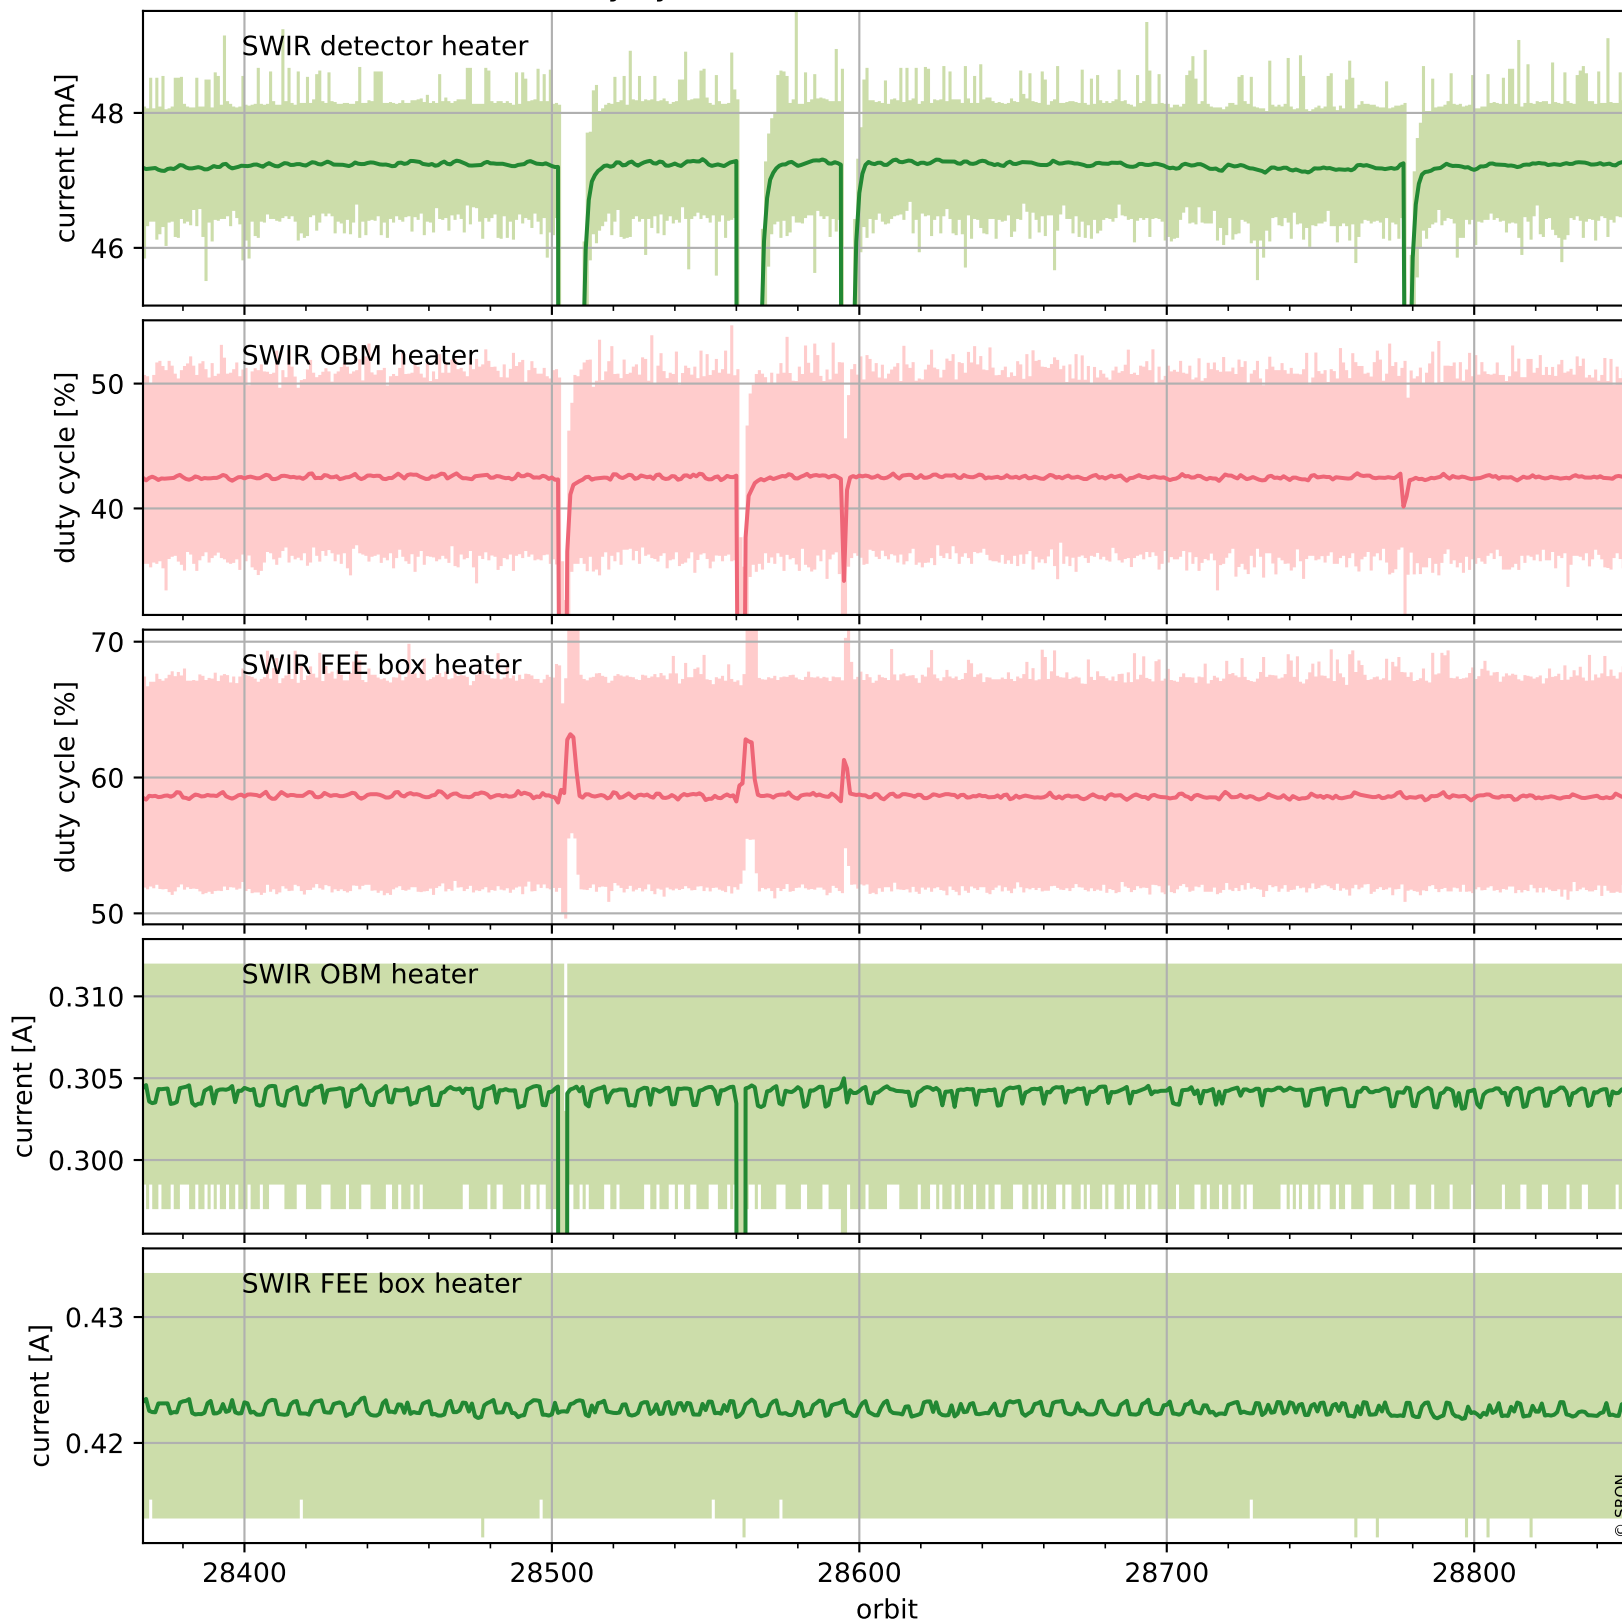

Tropomi SWIR housekeeping data

orbits : [28838, 28851]
coverage : 2023-05-08 / 2023-05-09
created : 2023-08-21T09:40:49

Temperature of sensors relevant for SWIR (one day)

Tropomi SWIR housekeeping data

orbits : [28367, 28851]
coverage : 2023-04-04 / 2023-05-09
created : 2023-08-21T09:40:49

Temperature of sensors relevant for SWIR (last month)

Tropomi SWIR housekeeping data

orbits : [28838, 28851]
coverage : 2023-05-08 / 2023-05-09
created : 2023-08-21T09:40:50

Current and duty cycle of 3 heaters relevant for SWIR (one day)

Tropomi SWIR housekeeping data

orbits : [28367, 28851]
coverage : 2023-04-04 / 2023-05-09
created : 2023-08-21T09:40:50

Current and duty cycle of 3 heaters relevant for SWIR (last month)

Tropomi SWIR housekeeping data

orbits : [28838, 28851]
coverage : 2023-05-08 / 2023-05-09
created : 2023-08-21T09:40:50

Temperature of sensors at the SWIR front-end electronics (one day)

Tropomi SWIR housekeeping data

orbits : [28367, 28851]
coverage : 2023-04-04 / 2023-05-09
created : 2023-08-21T09:40:51