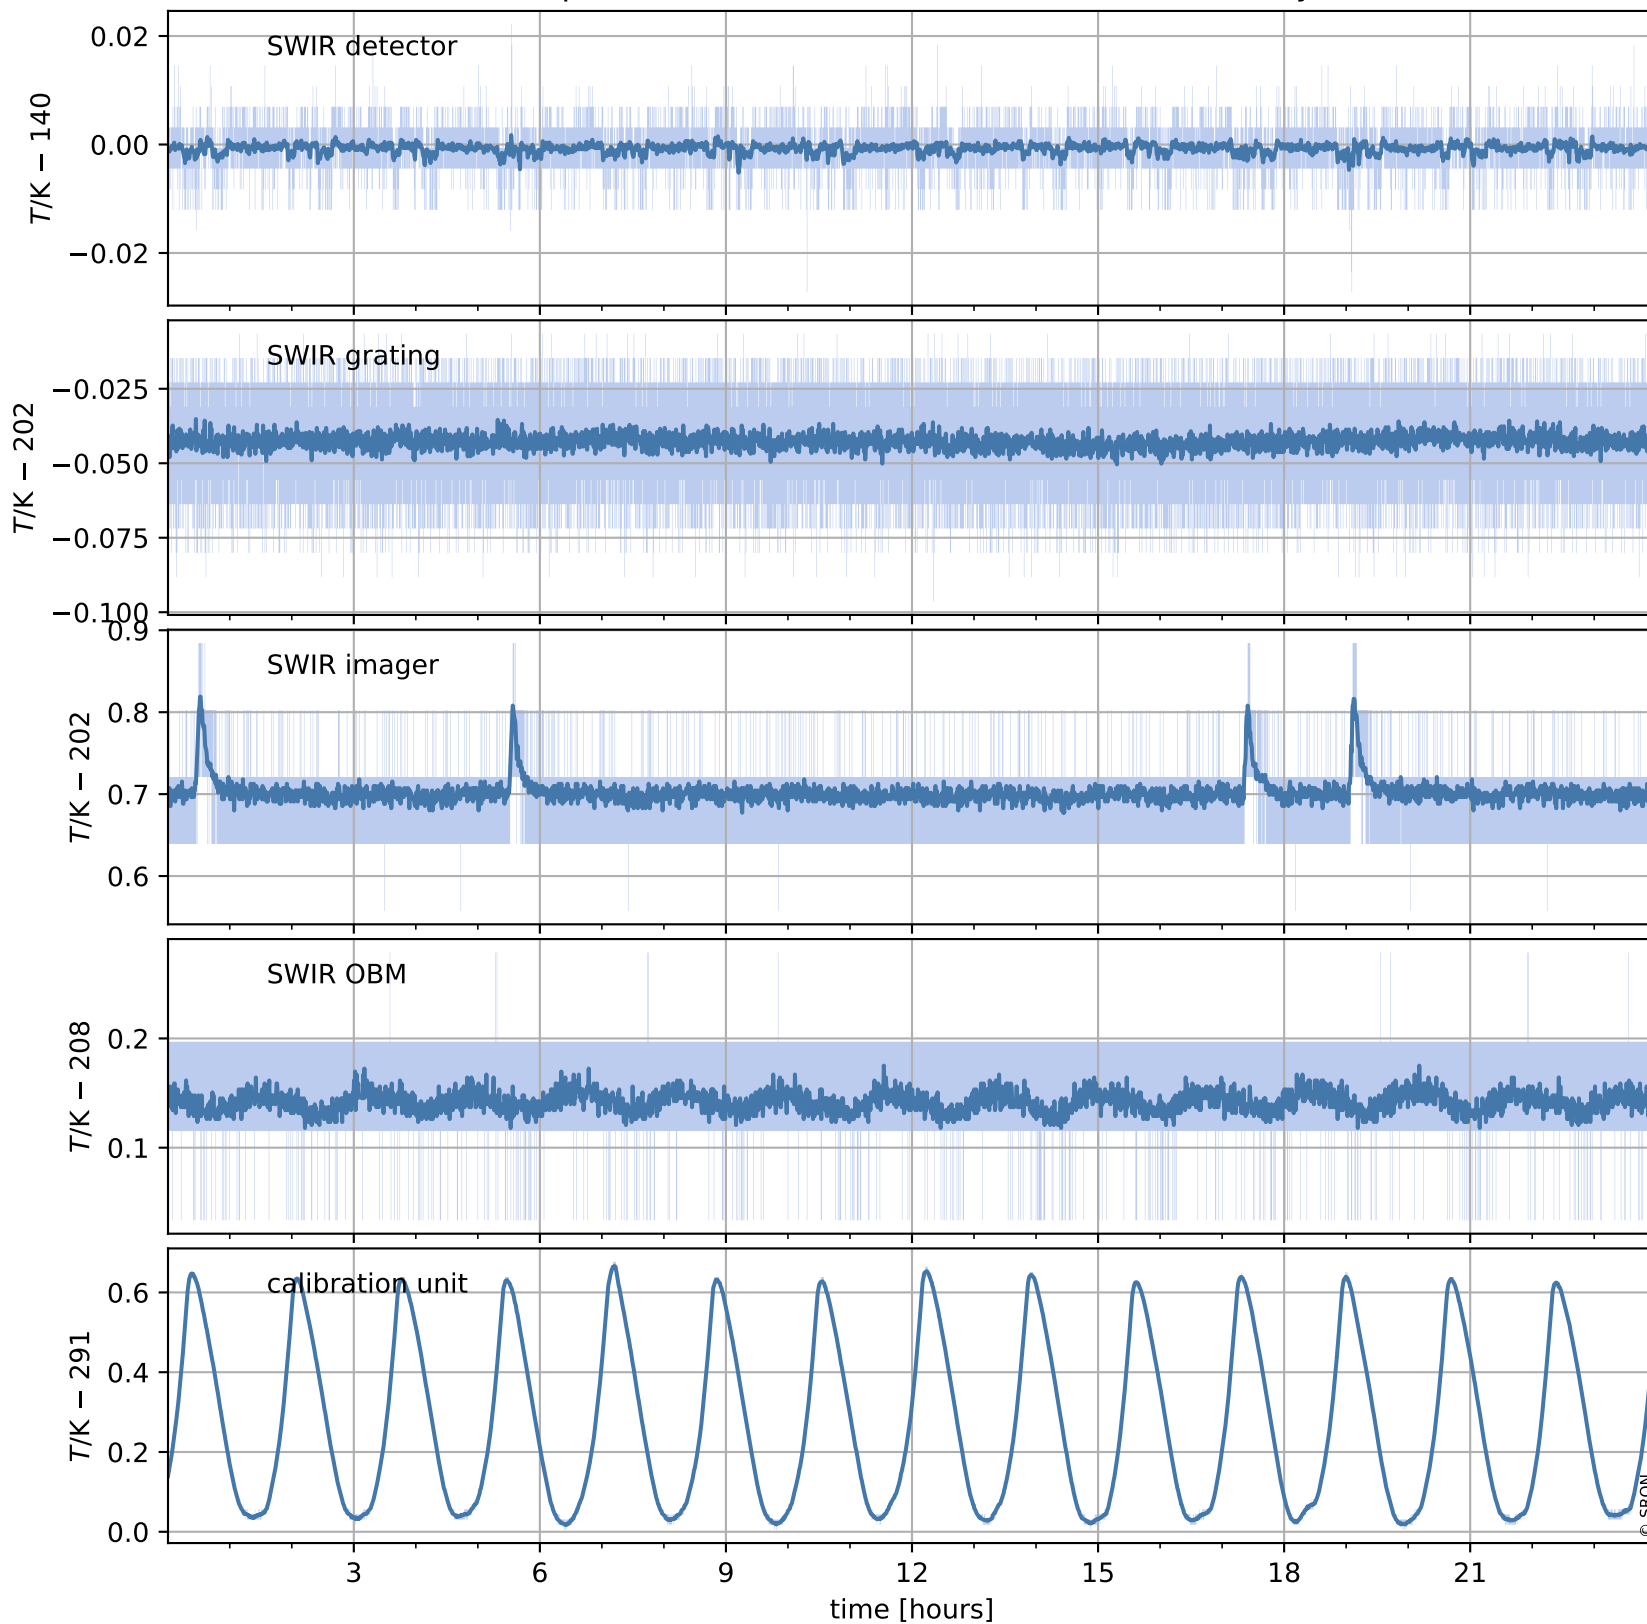

Tropomi SWIR housekeeping data

orbits : [28838, 28851]
coverage : 2023-05-08 / 2023-05-09
created : 2023-08-21T09:40:49

Temperature of sensors relevant for SWIR (one day)

Tropomi SWIR housekeeping data

orbits : [28367, 28851]
coverage : 2023-04-04 / 2023-05-09
created : 2023-08-21T09:40:49

Temperature of sensors relevant for SWIR (last month)

Tropomi SWIR housekeeping data

orbits : [28838, 28851]
coverage : 2023-05-08 / 2023-05-09
created : 2023-08-21T09:40:50

Current and duty cycle of 3 heaters relevant for SWIR (one day)

Tropomi SWIR housekeeping data

orbits : [28367, 28851]
coverage : 2023-04-04 / 2023-05-09
created : 2023-08-21T09:40:50

Current and duty cycle of 3 heaters relevant for SWIR (last month)

Tropomi SWIR housekeeping data