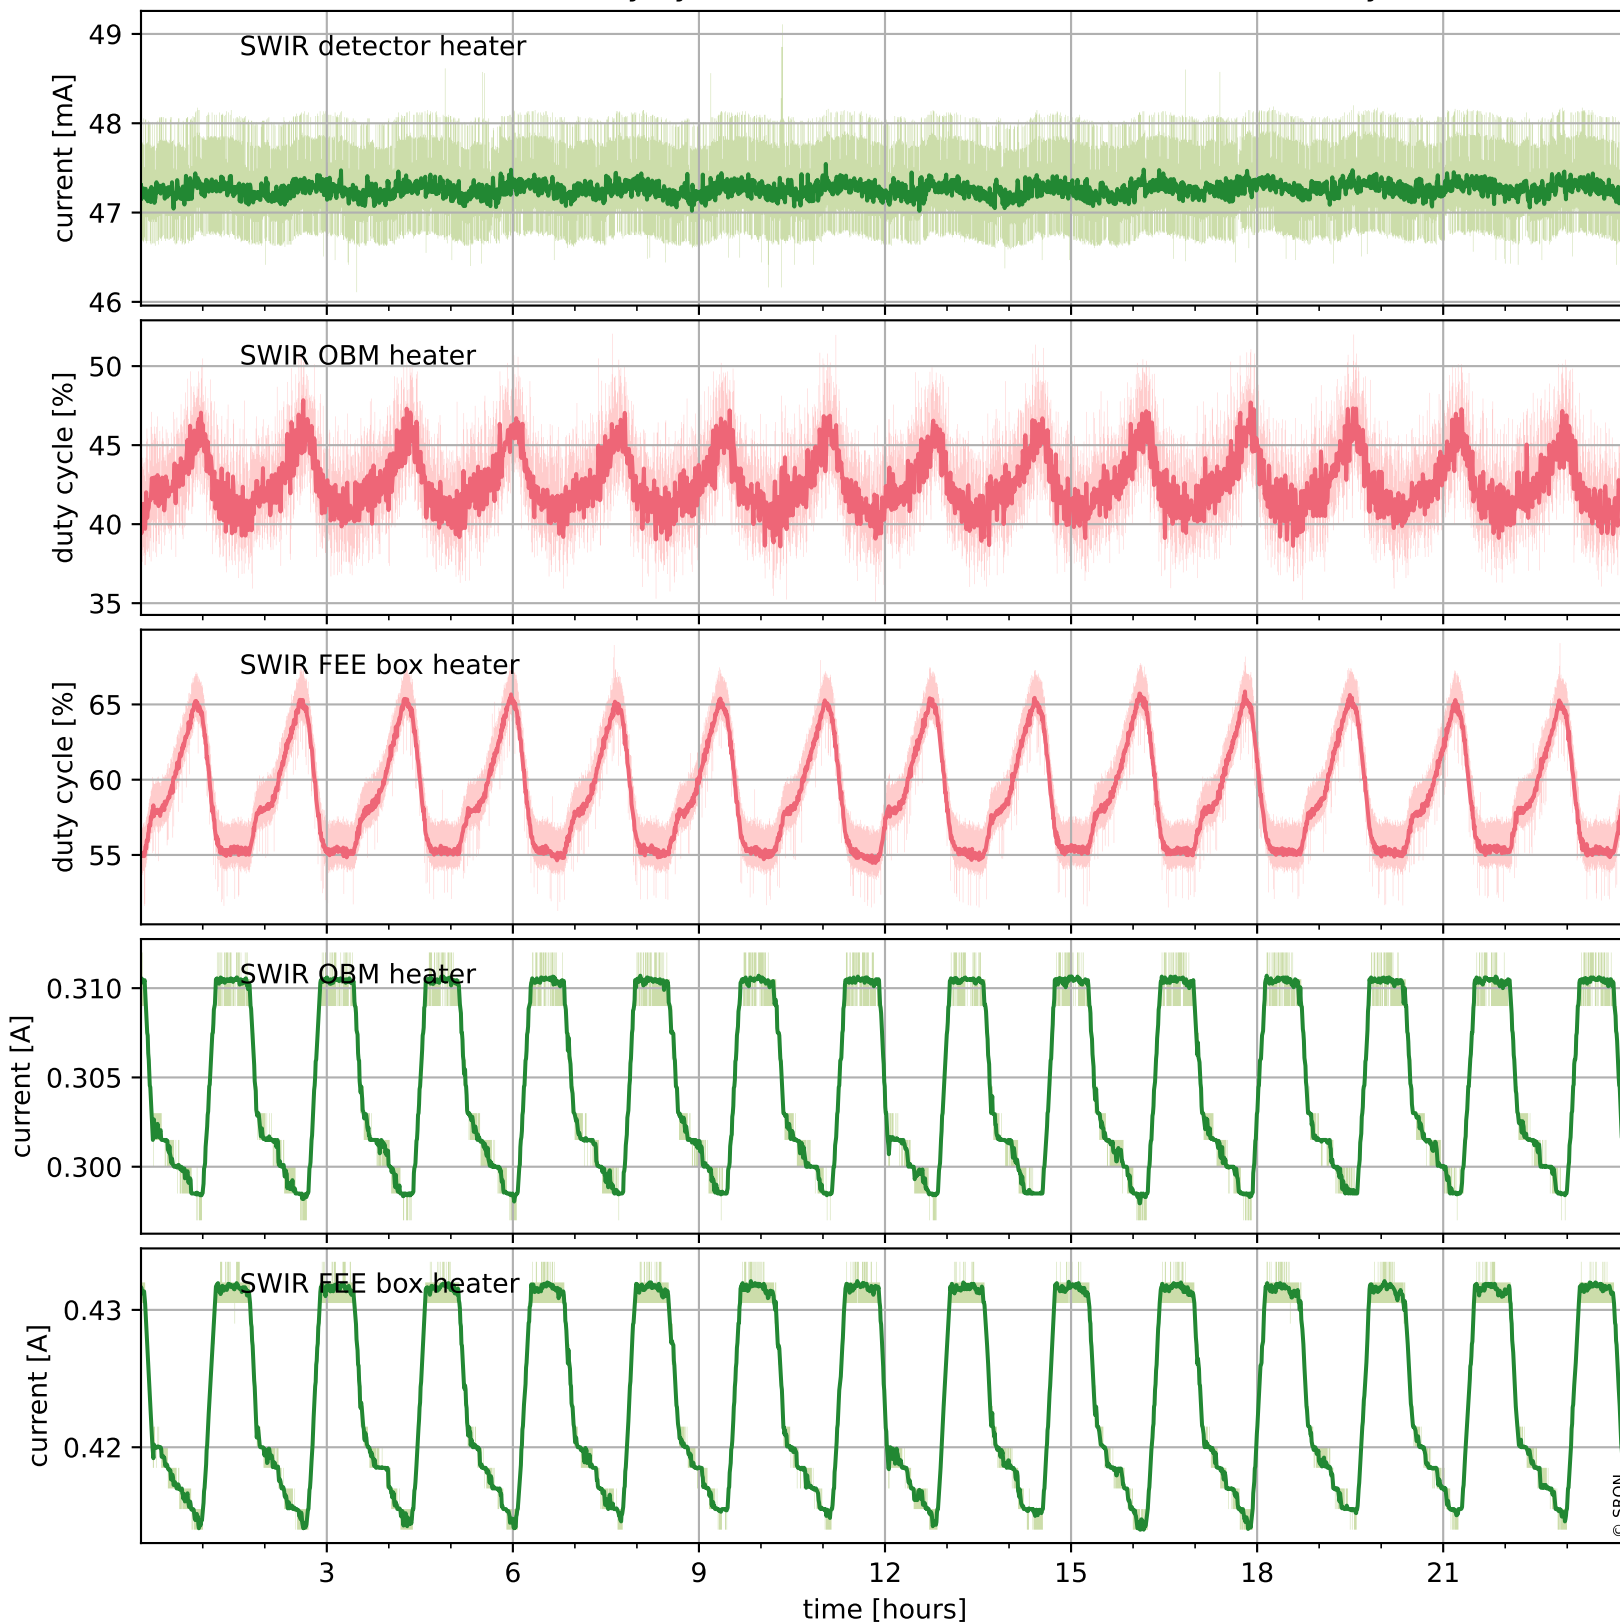

Tropomi SWIR housekeeping data

orbits : [28838, 28851]
coverage : 2023-05-08 / 2023-05-09
created : 2023-08-21T09:40:49

Temperature of sensors relevant for SWIR (one day)

Tropomi SWIR housekeeping data

orbits : [28367, 28851]
coverage : 2023-04-04 / 2023-05-09
created : 2023-08-21T09:40:49

Temperature of sensors relevant for SWIR (last month)

Tropomi SWIR housekeeping data

orbits : [28838, 28851]
coverage : 2023-05-08 / 2023-05-09
created : 2023-08-21T09:40:50

Current and duty cycle of 3 heaters relevant for SWIR (one day)

Tropomi SWIR housekeeping data

orbits : [28367, 28851]
coverage : 2023-04-04 / 2023-05-09
created : 2023-08-21T09:40:50

Current and duty cycle of 3 heaters relevant for SWIR (last month)

Tropomi SWIR housekeeping data