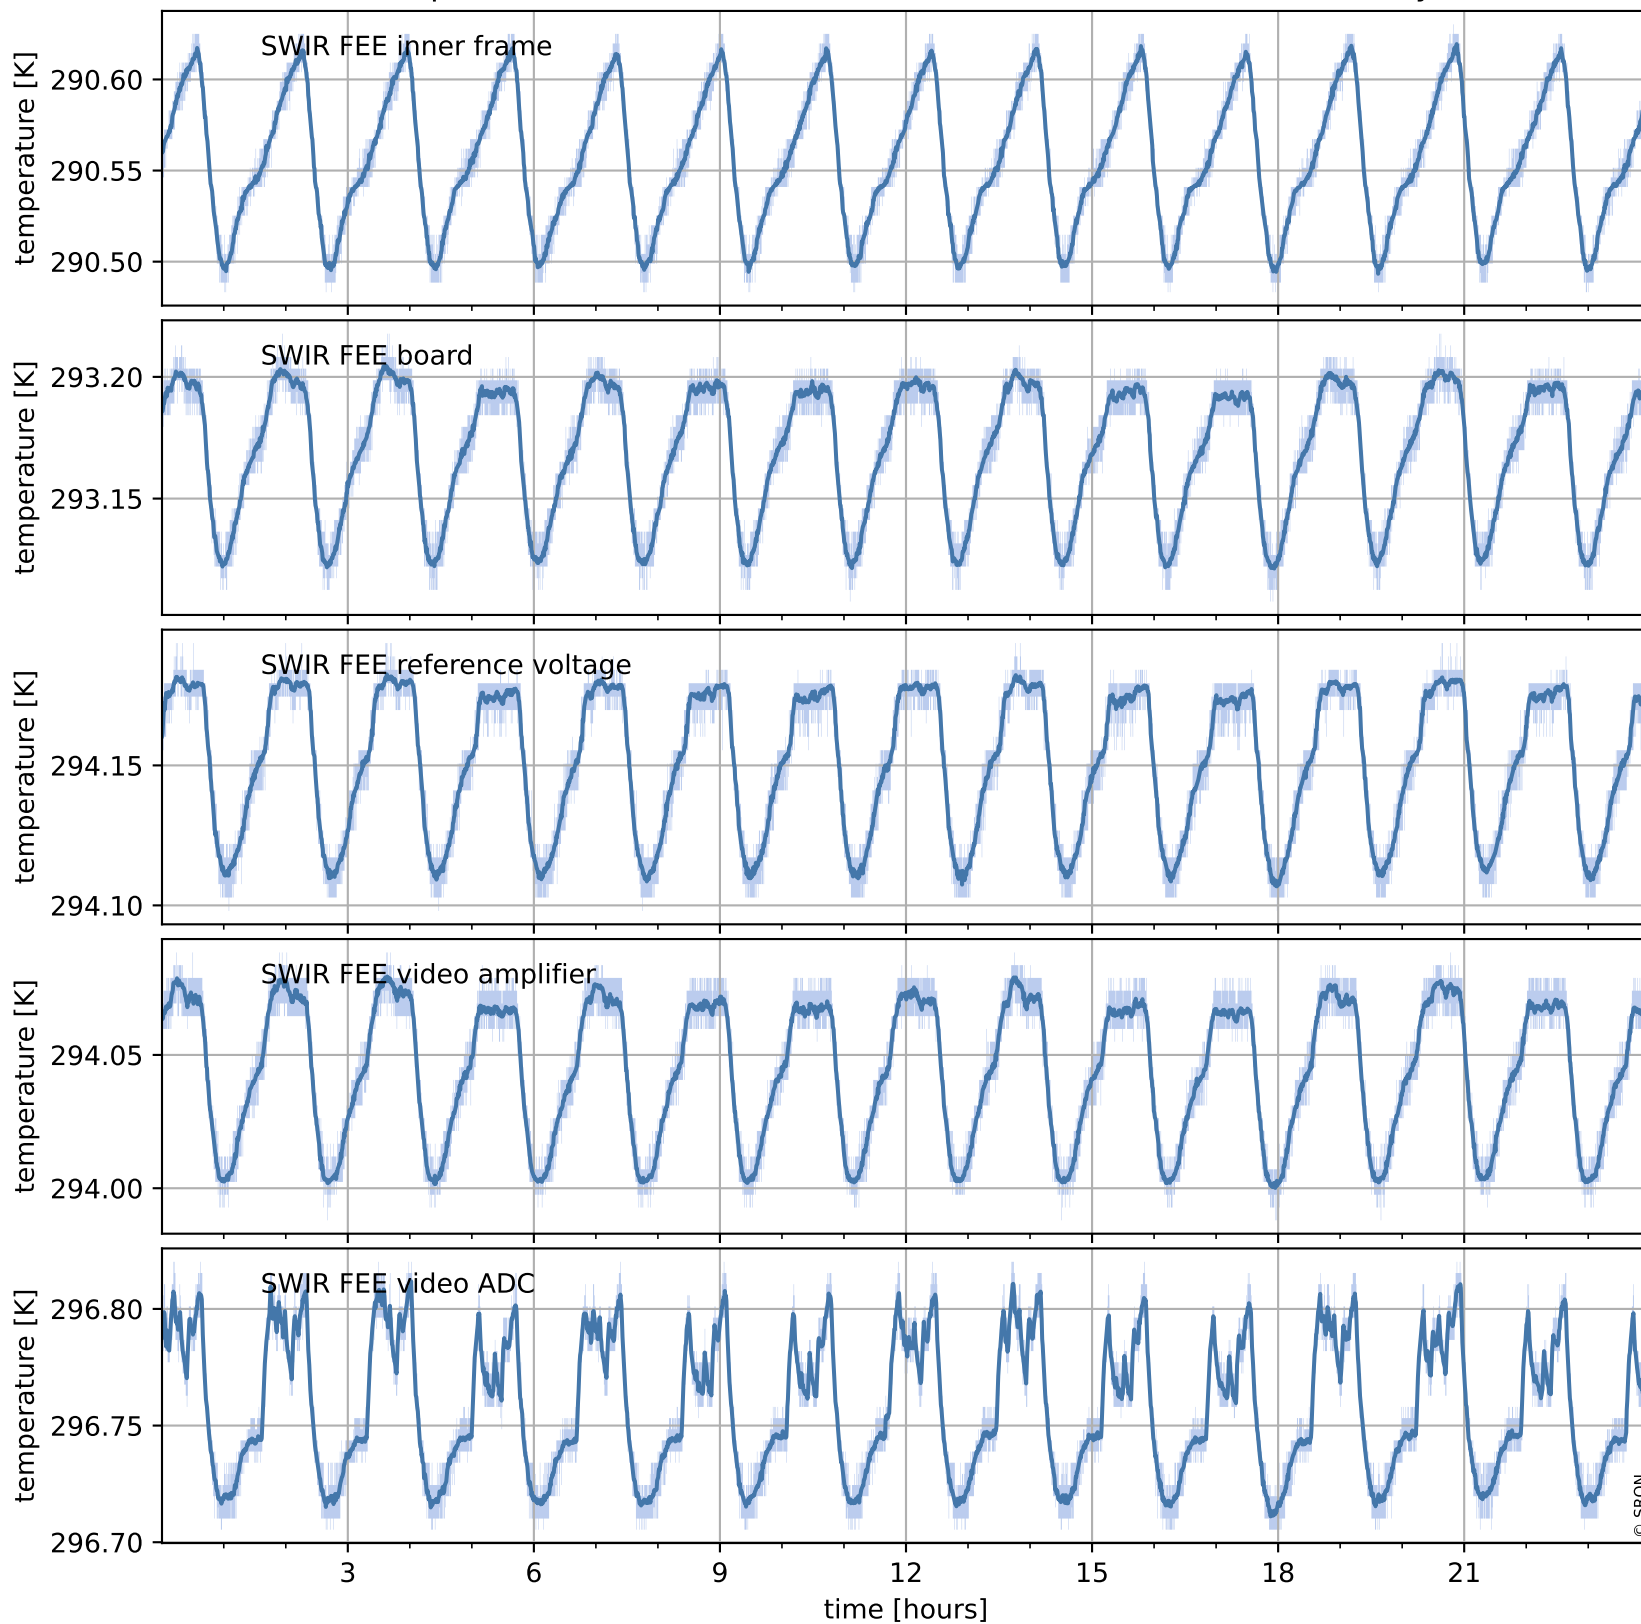

Tropomi SWIR housekeeping data

orbits : [28852, 28866]
coverage : 2023-05-09 / 2023-05-10
created : 2023-08-21T09:40:51

Temperature of sensors relevant for SWIR (one day)

Tropomi SWIR housekeeping data

orbits : [28382, 28866]
coverage : 2023-04-05 / 2023-05-10
created : 2023-08-21T09:40:52

Temperature of sensors relevant for SWIR (last month)

Tropomi SWIR housekeeping data

orbits : [28852, 28866]
coverage : 2023-05-09 / 2023-05-10
created : 2023-08-21T09:40:52

Current and duty cycle of 3 heaters relevant for SWIR (one day)

Tropomi SWIR housekeeping data

orbits : [28382, 28866]
coverage : 2023-04-05 / 2023-05-10
created : 2023-08-21T09:40:52

Current and duty cycle of 3 heaters relevant for SWIR (last month)

Tropomi SWIR housekeeping data

orbits : [28852, 28866]
coverage : 2023-05-09 / 2023-05-10
created : 2023-08-21T09:40:53

Temperature of sensors at the SWIR front-end electronics (one day)

Tropomi SWIR housekeeping data

orbits : [28382, 28866]
coverage : 2023-04-05 / 2023-05-10
created : 2023-08-21T09:40:53