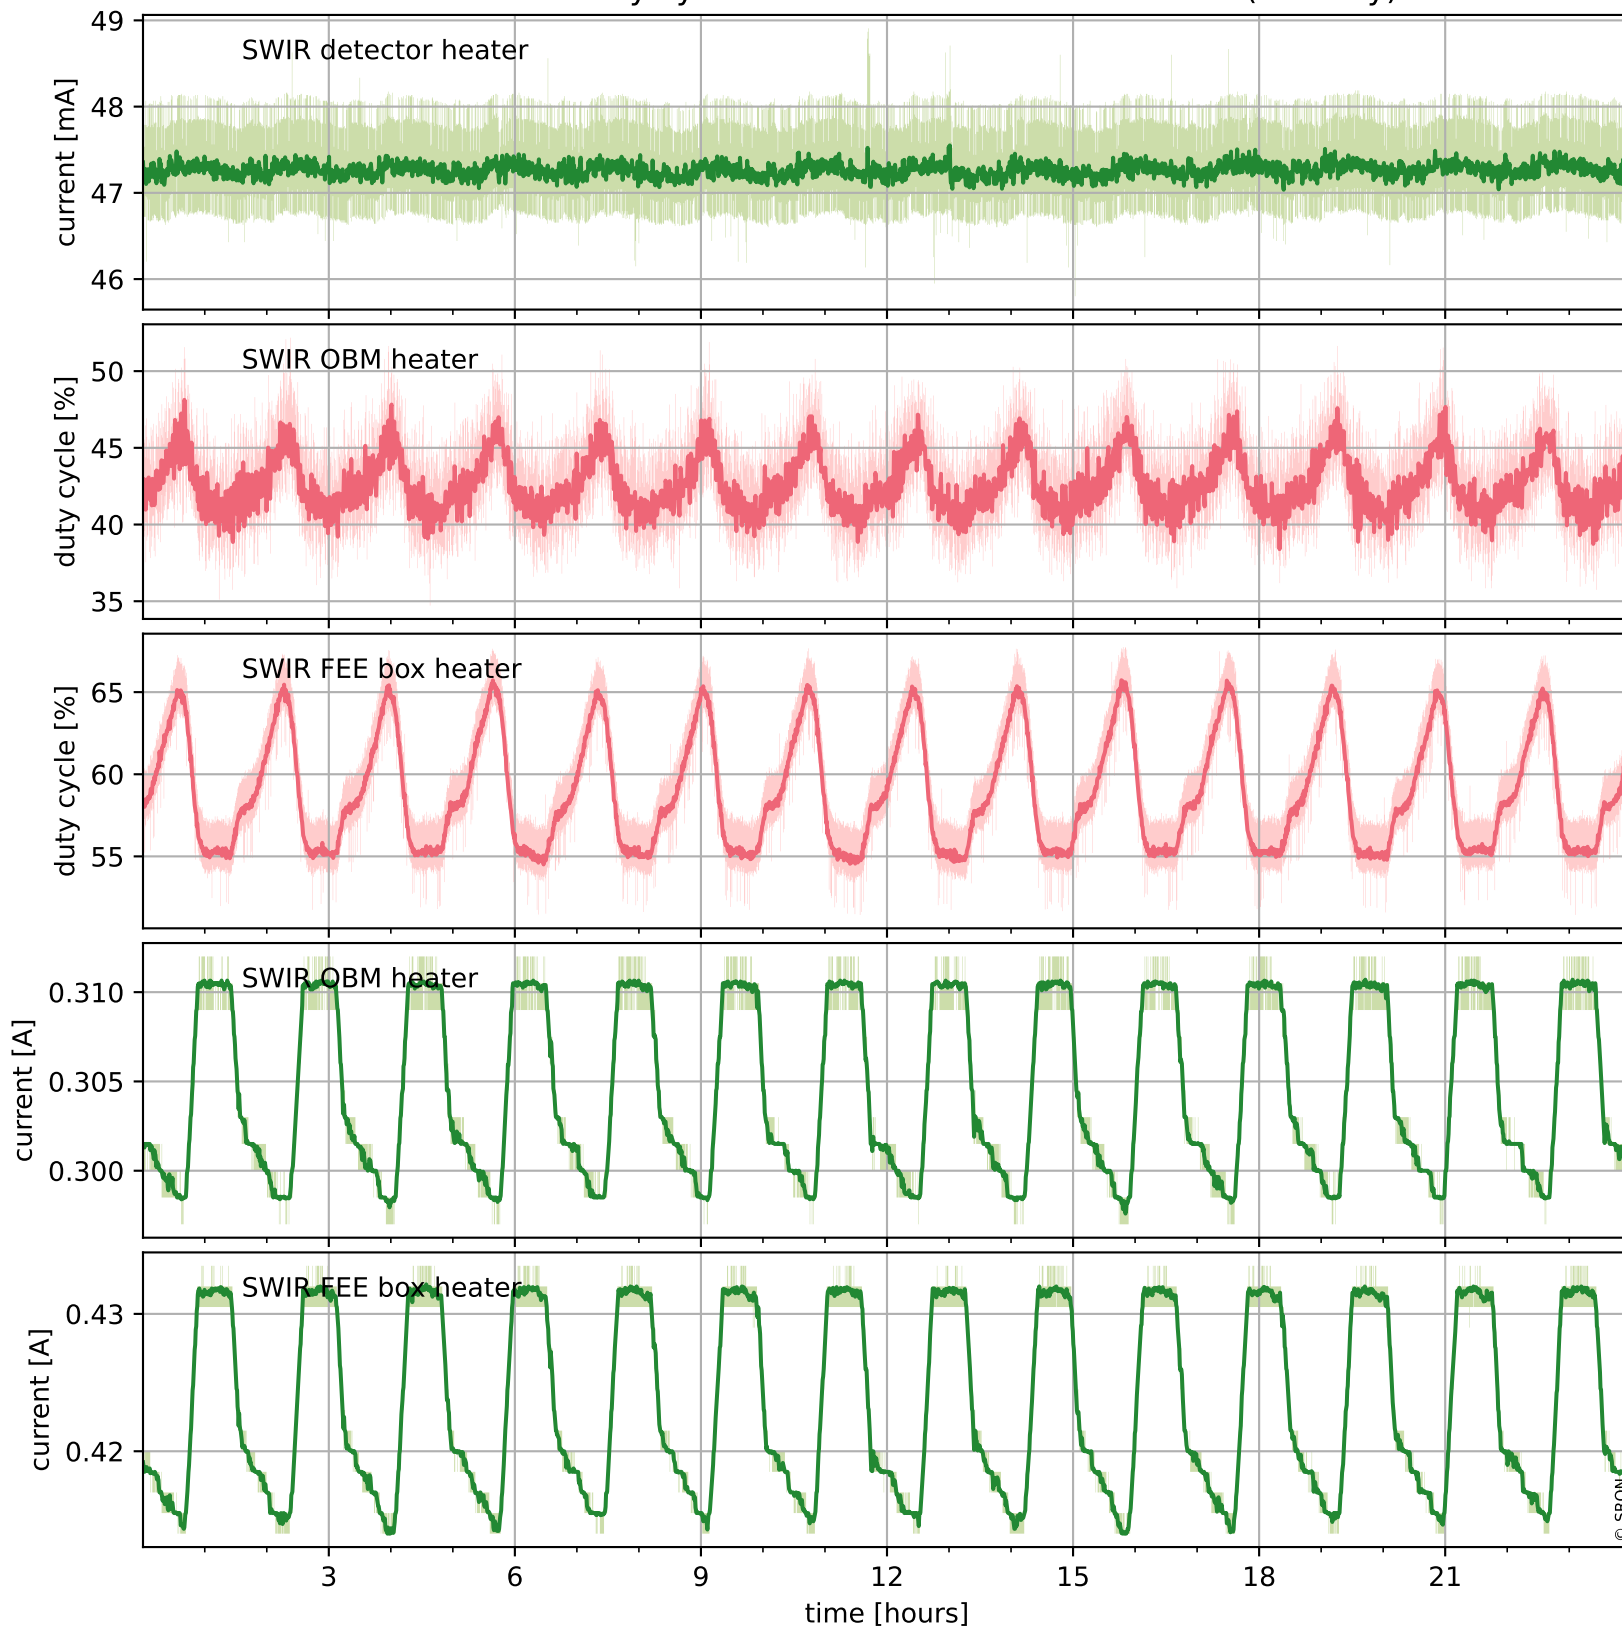

Tropomi SWIR housekeeping data

orbits : [28852, 28866]
coverage : 2023-05-09 / 2023-05-10
created : 2023-08-21T09:40:51

Temperature of sensors relevant for SWIR (one day)

Tropomi SWIR housekeeping data

orbits : [28382, 28866]
coverage : 2023-04-05 / 2023-05-10
created : 2023-08-21T09:40:52

Temperature of sensors relevant for SWIR (last month)

Tropomi SWIR housekeeping data

orbits : [28852, 28866]
coverage : 2023-05-09 / 2023-05-10
created : 2023-08-21T09:40:52

Current and duty cycle of 3 heaters relevant for SWIR (one day)