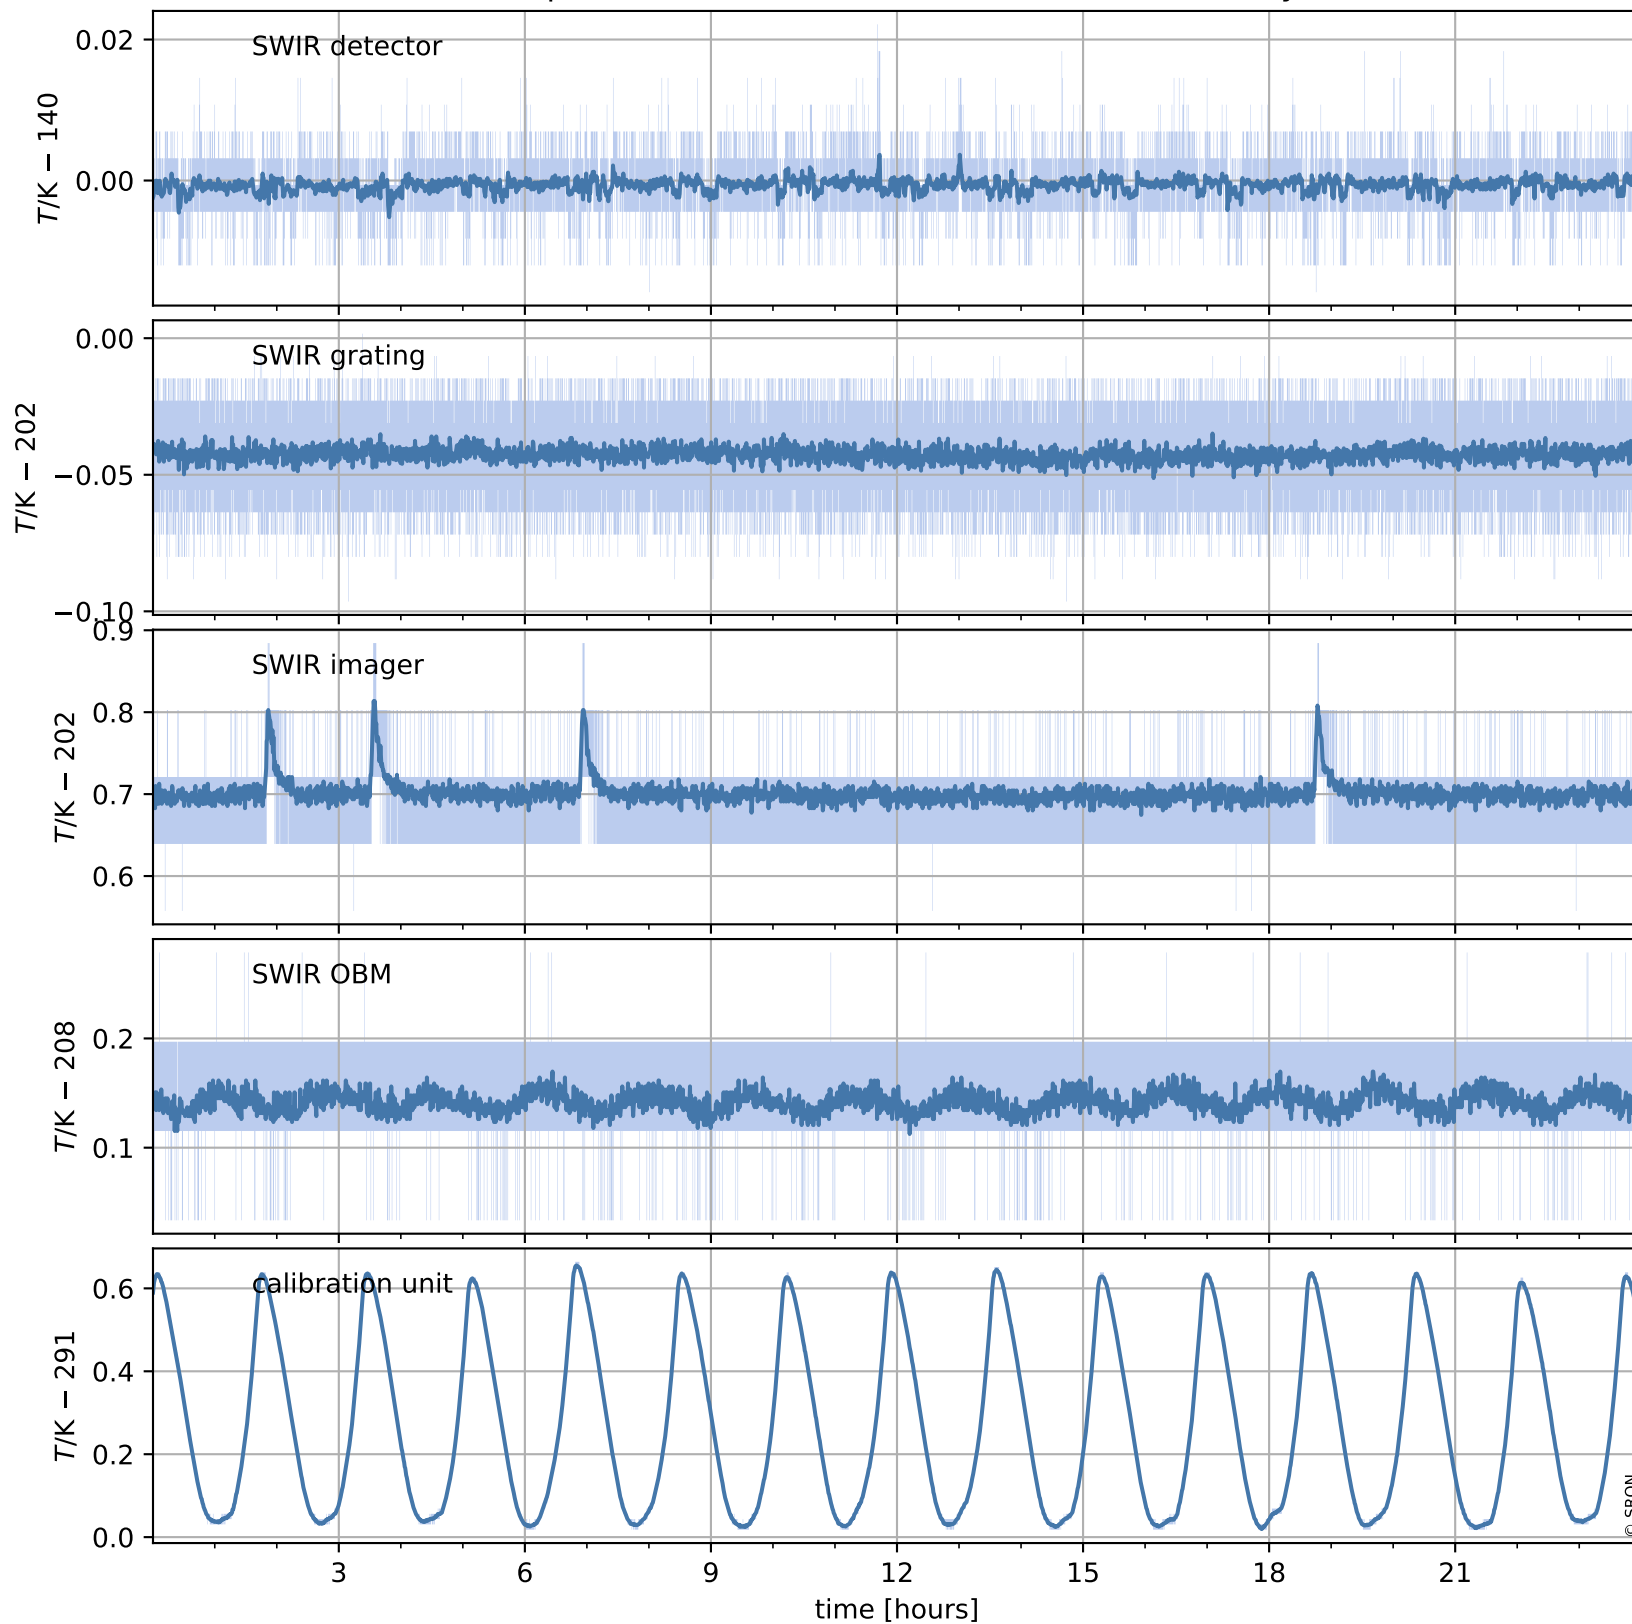

Tropomi SWIR housekeeping data

orbits : [28852, 28866]
coverage : 2023-05-09 / 2023-05-10
created : 2023-08-21T09:40:51

Temperature of sensors relevant for SWIR (one day)

Tropomi SWIR housekeeping data

orbits : [28382, 28866]
coverage : 2023-04-05 / 2023-05-10
created : 2023-08-21T09:40:52

Temperature of sensors relevant for SWIR (last month)

Tropomi SWIR housekeeping data

orbits : [28852, 28866]
coverage : 2023-05-09 / 2023-05-10
created : 2023-08-21T09:40:52

Current and duty cycle of 3 heaters relevant for SWIR (one day)

Tropomi SWIR housekeeping data

orbits : [28382, 28866]
coverage : 2023-04-05 / 2023-05-10
created : 2023-08-21T09:40:52

Current and duty cycle of 3 heaters relevant for SWIR (last month)

Tropomi SWIR housekeeping data

orbits : [28852, 28866]
coverage : 2023-05-09 / 2023-05-10
created : 2023-08-21T09:40:53

Temperature of sensors at the SWIR front-end electronics (one day)

Tropomi SWIR housekeeping data

orbits : [28382, 28866]
coverage : 2023-04-05 / 2023-05-10
created : 2023-08-21T09:40:53