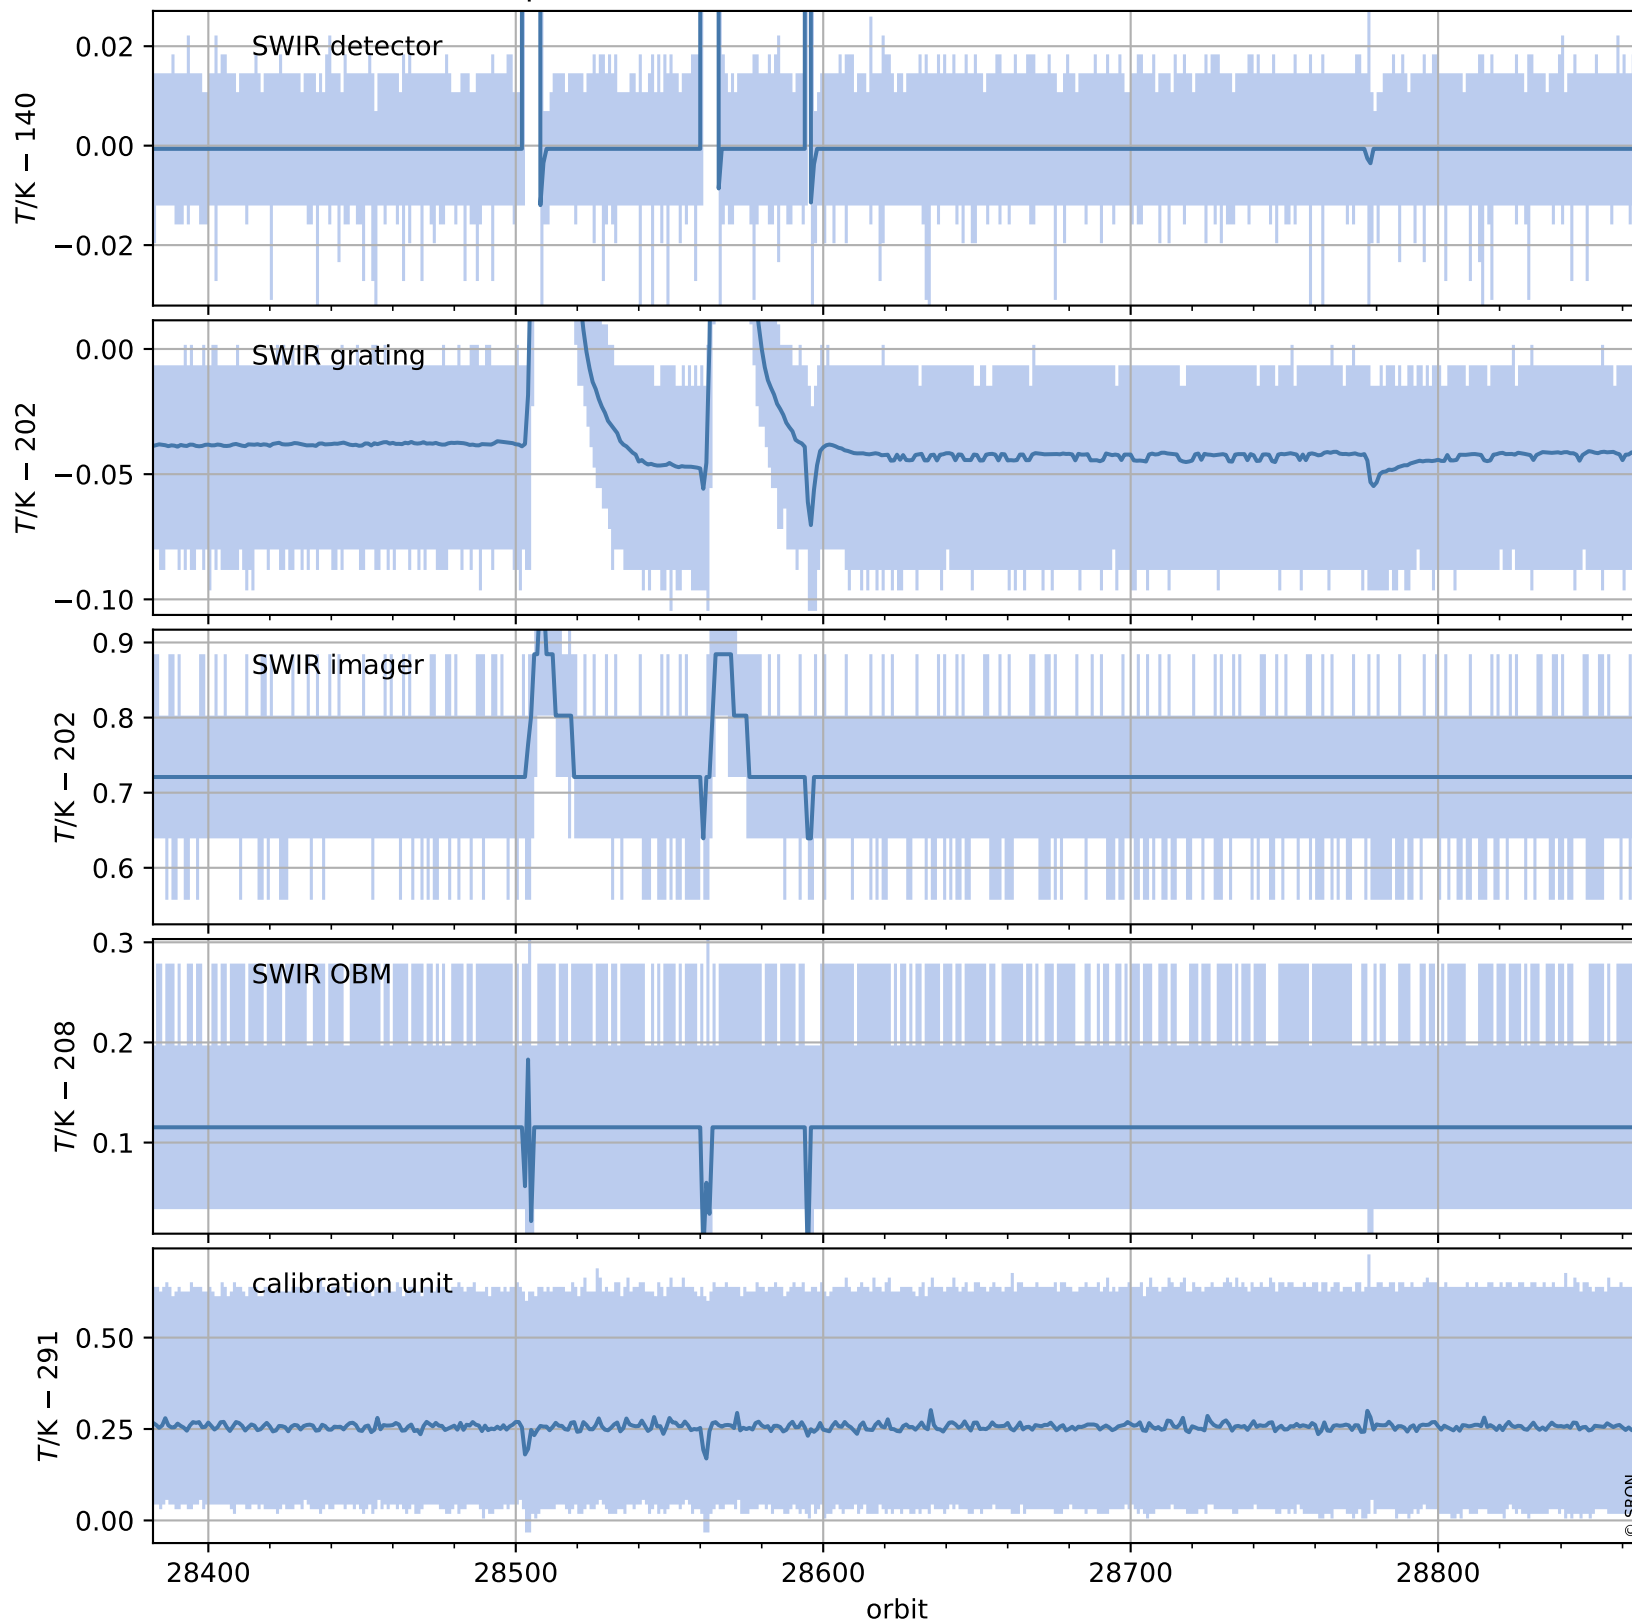

Tropomi SWIR housekeeping data

orbits : [28852, 28866]
coverage : 2023-05-09 / 2023-05-10
created : 2023-08-21T09:40:51

Temperature of sensors relevant for SWIR (one day)

Tropomi SWIR housekeeping data

orbits : [28382, 28866]
coverage : 2023-04-05 / 2023-05-10
created : 2023-08-21T09:40:52

Temperature of sensors relevant for SWIR (last month)

Tropomi SWIR housekeeping data

orbits : [28852, 28866]
coverage : 2023-05-09 / 2023-05-10
created : 2023-08-21T09:40:52

Current and duty cycle of 3 heaters relevant for SWIR (one day)

Tropomi SWIR housekeeping data

orbits : [28382, 28866]
coverage : 2023-04-05 / 2023-05-10
created : 2023-08-21T09:40:52

Current and duty cycle of 3 heaters relevant for SWIR (last month)

Tropomi SWIR housekeeping data

orbits : [28852, 28866]
coverage : 2023-05-09 / 2023-05-10
created : 2023-08-21T09:40:53

Temperature of sensors at the SWIR front-end electronics (one day)

Tropomi SWIR housekeeping data

orbits : [28382, 28866]
coverage : 2023-04-05 / 2023-05-10
created : 2023-08-21T09:40:53