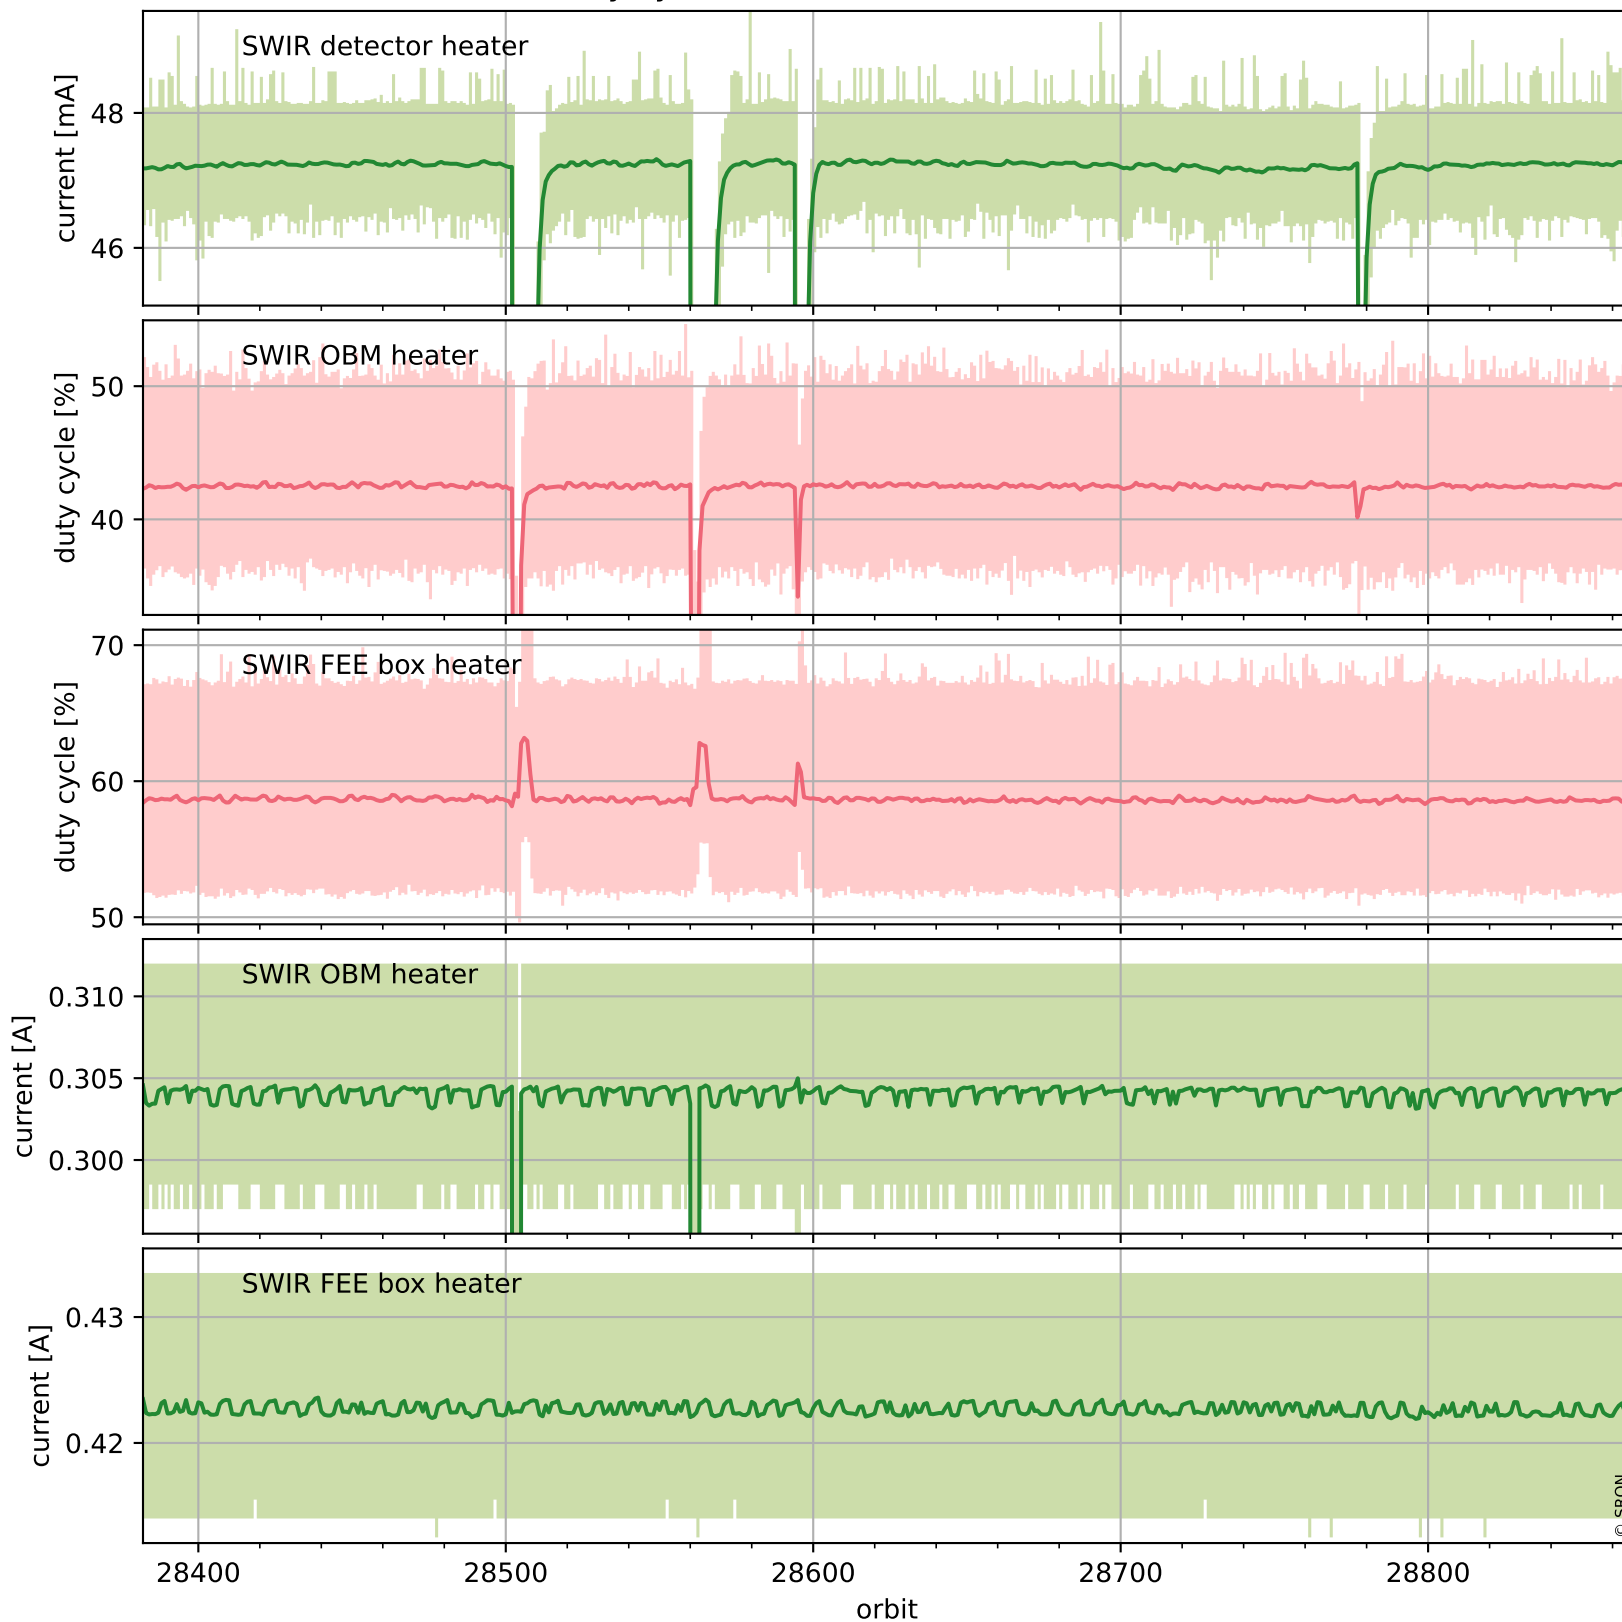

Tropomi SWIR housekeeping data

orbits : [28852, 28866]
coverage : 2023-05-09 / 2023-05-10
created : 2023-08-21T09:40:51

Temperature of sensors relevant for SWIR (one day)

Tropomi SWIR housekeeping data

orbits : [28382, 28866]
coverage : 2023-04-05 / 2023-05-10
created : 2023-08-21T09:40:52

Temperature of sensors relevant for SWIR (last month)

Tropomi SWIR housekeeping data

orbits : [28852, 28866]
coverage : 2023-05-09 / 2023-05-10
created : 2023-08-21T09:40:52

Current and duty cycle of 3 heaters relevant for SWIR (one day)

Tropomi SWIR housekeeping data

orbits : [28382, 28866]
coverage : 2023-04-05 / 2023-05-10
created : 2023-08-21T09:40:52

Current and duty cycle of 3 heaters relevant for SWIR (last month)

Tropomi SWIR housekeeping data

orbits : [28852, 28866]
coverage : 2023-05-09 / 2023-05-10
created : 2023-08-21T09:40:53

Temperature of sensors at the SWIR front-end electronics (one day)

Tropomi SWIR housekeeping data

orbits : [28382, 28866]
coverage : 2023-04-05 / 2023-05-10
created : 2023-08-21T09:40:53