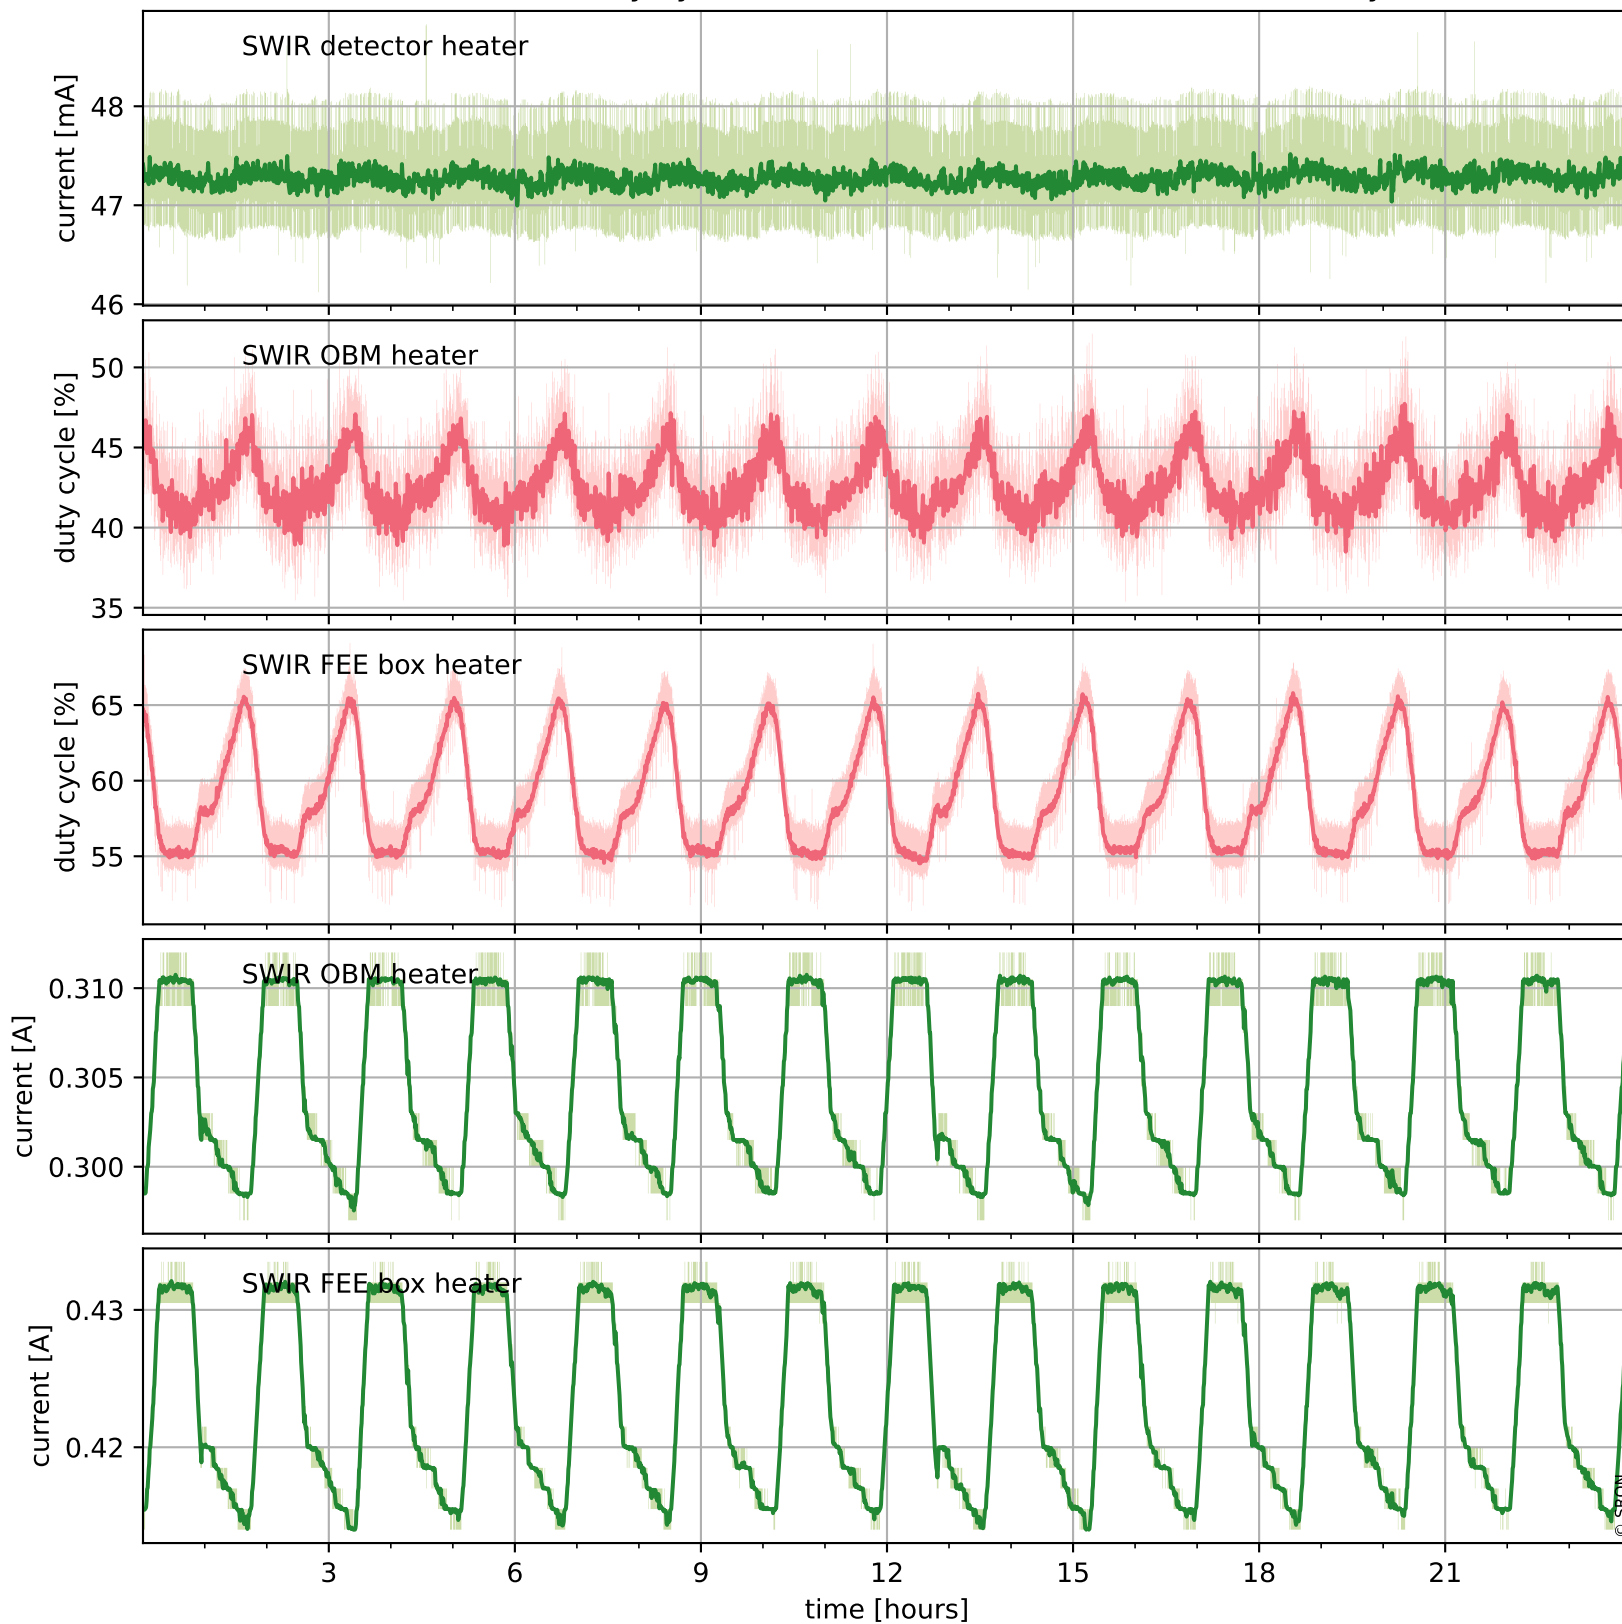

Tropomi SWIR housekeeping data

orbits : [28881, 28894]
coverage : 2023-05-11 / 2023-05-12
created : 2023-08-21T09:40:56

Temperature of sensors relevant for SWIR (one day)

Tropomi SWIR housekeeping data

orbits : [28410, 28894]
coverage : 2023-04-07 / 2023-05-12
created : 2023-08-21T09:40:56

Temperature of sensors relevant for SWIR (last month)

Tropomi SWIR housekeeping data

orbits : [28881, 28894]
coverage : 2023-05-11 / 2023-05-12
created : 2023-08-21T09:40:57

Current and duty cycle of 3 heaters relevant for SWIR (one day)

Tropomi SWIR housekeeping data

orbits : [28410, 28894]
coverage : 2023-04-07 / 2023-05-12
created : 2023-08-21T09:40:57

Current and duty cycle of 3 heaters relevant for SWIR (last month)

Tropomi SWIR housekeeping data

orbits : [28881, 28894]
coverage : 2023-05-11 / 2023-05-12
created : 2023-08-21T09:40:57

Temperature of sensors at the SWIR front-end electronics (one day)

Tropomi SWIR housekeeping data

orbits : [28410, 28894]
coverage : 2023-04-07 / 2023-05-12
created : 2023-08-21T09:40:58