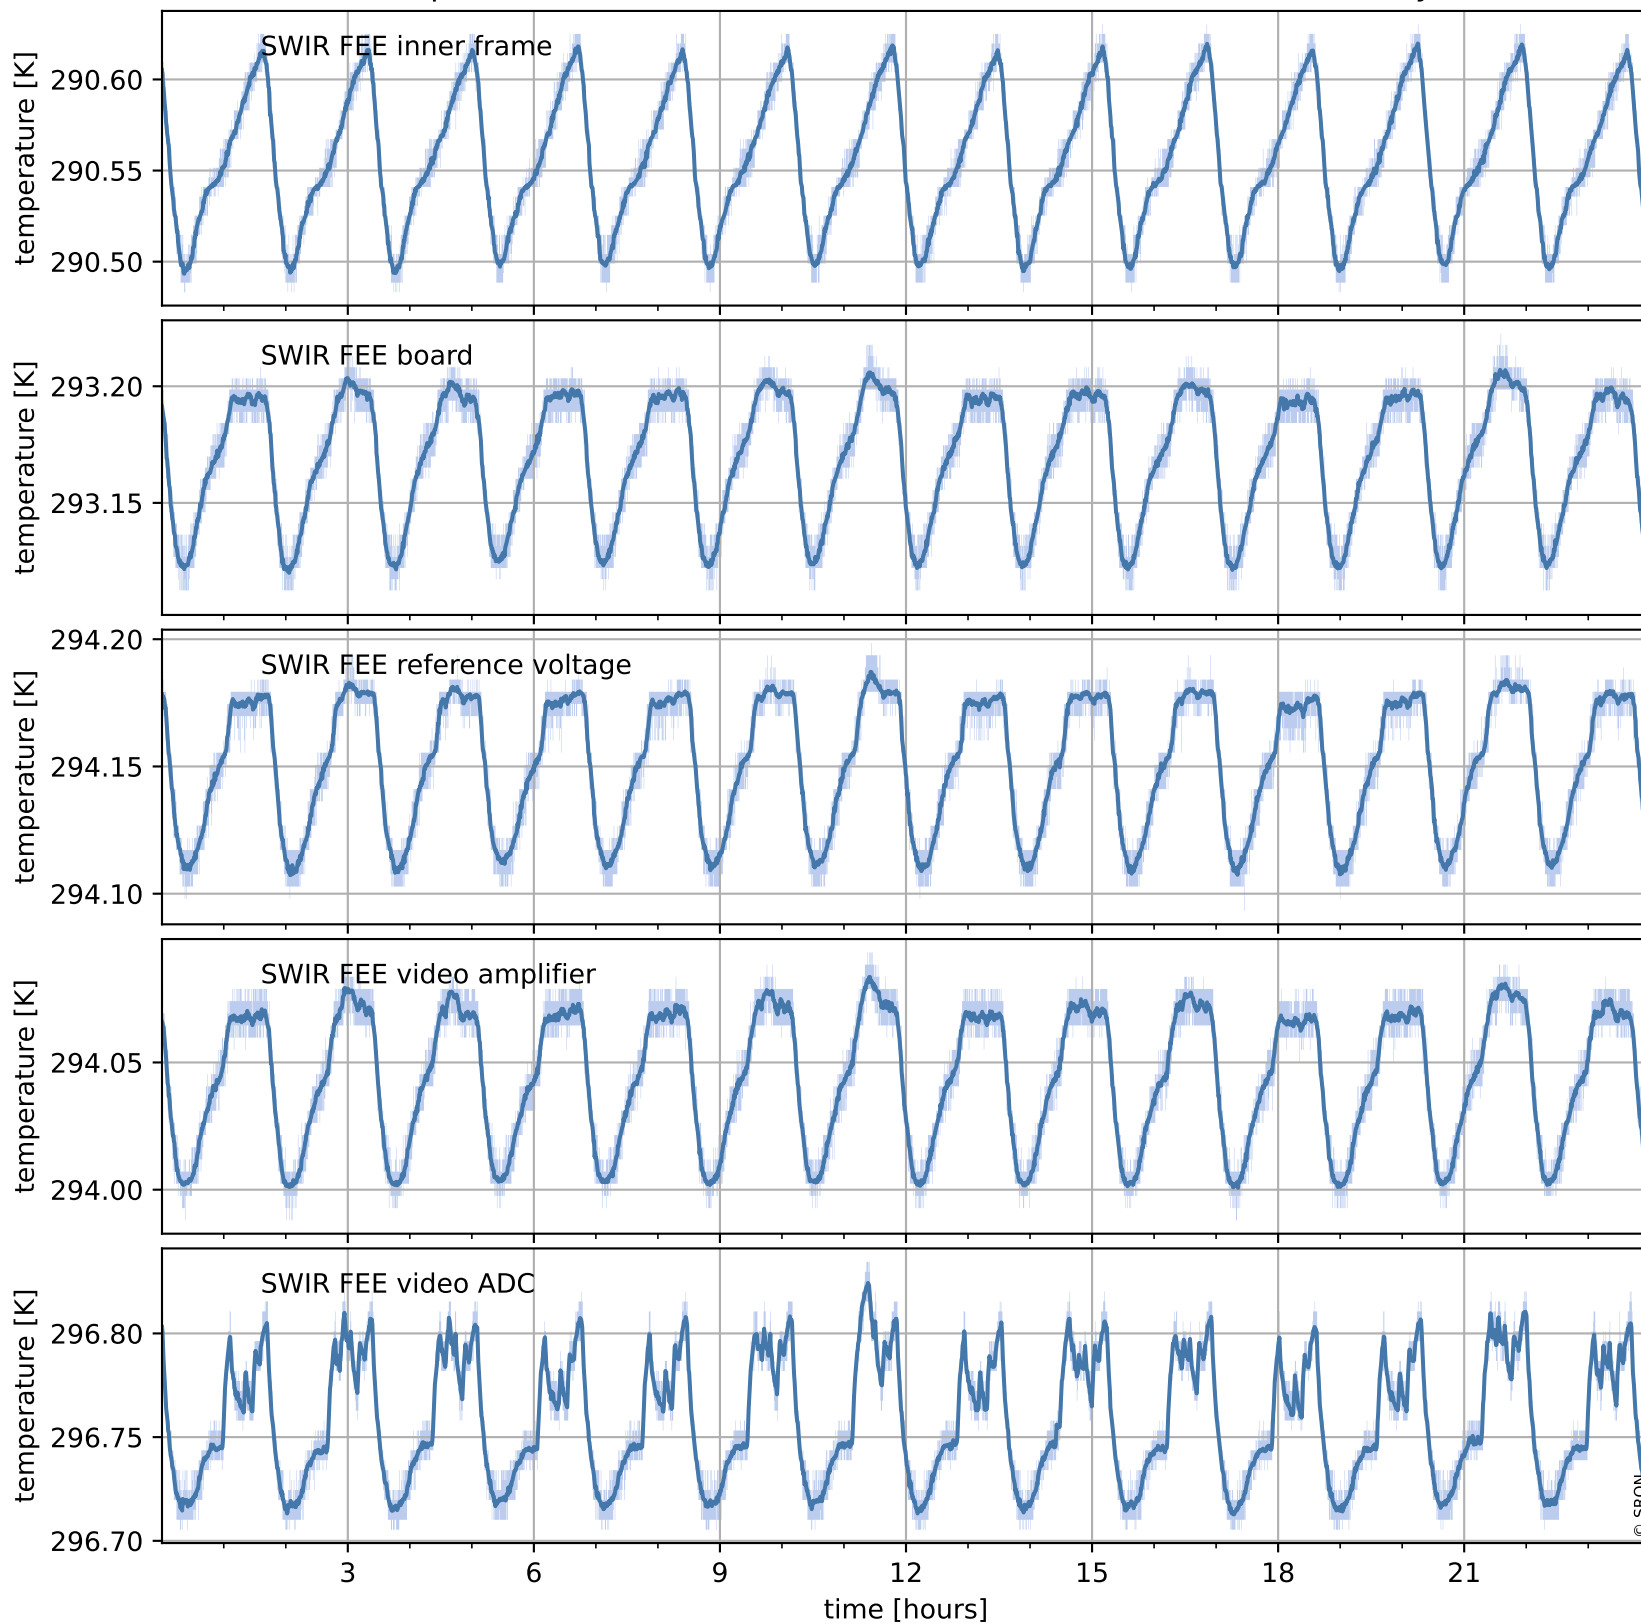

Tropomi SWIR housekeeping data

orbits : [28881, 28894]
coverage : 2023-05-11 / 2023-05-12
created : 2023-08-21T09:40:56

Temperature of sensors relevant for SWIR (one day)

Tropomi SWIR housekeeping data

orbits : [28410, 28894]
coverage : 2023-04-07 / 2023-05-12
created : 2023-08-21T09:40:56

Temperature of sensors relevant for SWIR (last month)

Tropomi SWIR housekeeping data

orbits : [28881, 28894]
coverage : 2023-05-11 / 2023-05-12
created : 2023-08-21T09:40:57

Current and duty cycle of 3 heaters relevant for SWIR (one day)

Tropomi SWIR housekeeping data

orbits : [28410, 28894]
coverage : 2023-04-07 / 2023-05-12
created : 2023-08-21T09:40:57

Current and duty cycle of 3 heaters relevant for SWIR (last month)

Tropomi SWIR housekeeping data

orbits : [28881, 28894]
coverage : 2023-05-11 / 2023-05-12
created : 2023-08-21T09:40:57

Temperature of sensors at the SWIR front-end electronics (one day)

Tropomi SWIR housekeeping data

orbits : [28410, 28894]
coverage : 2023-04-07 / 2023-05-12
created : 2023-08-21T09:40:58