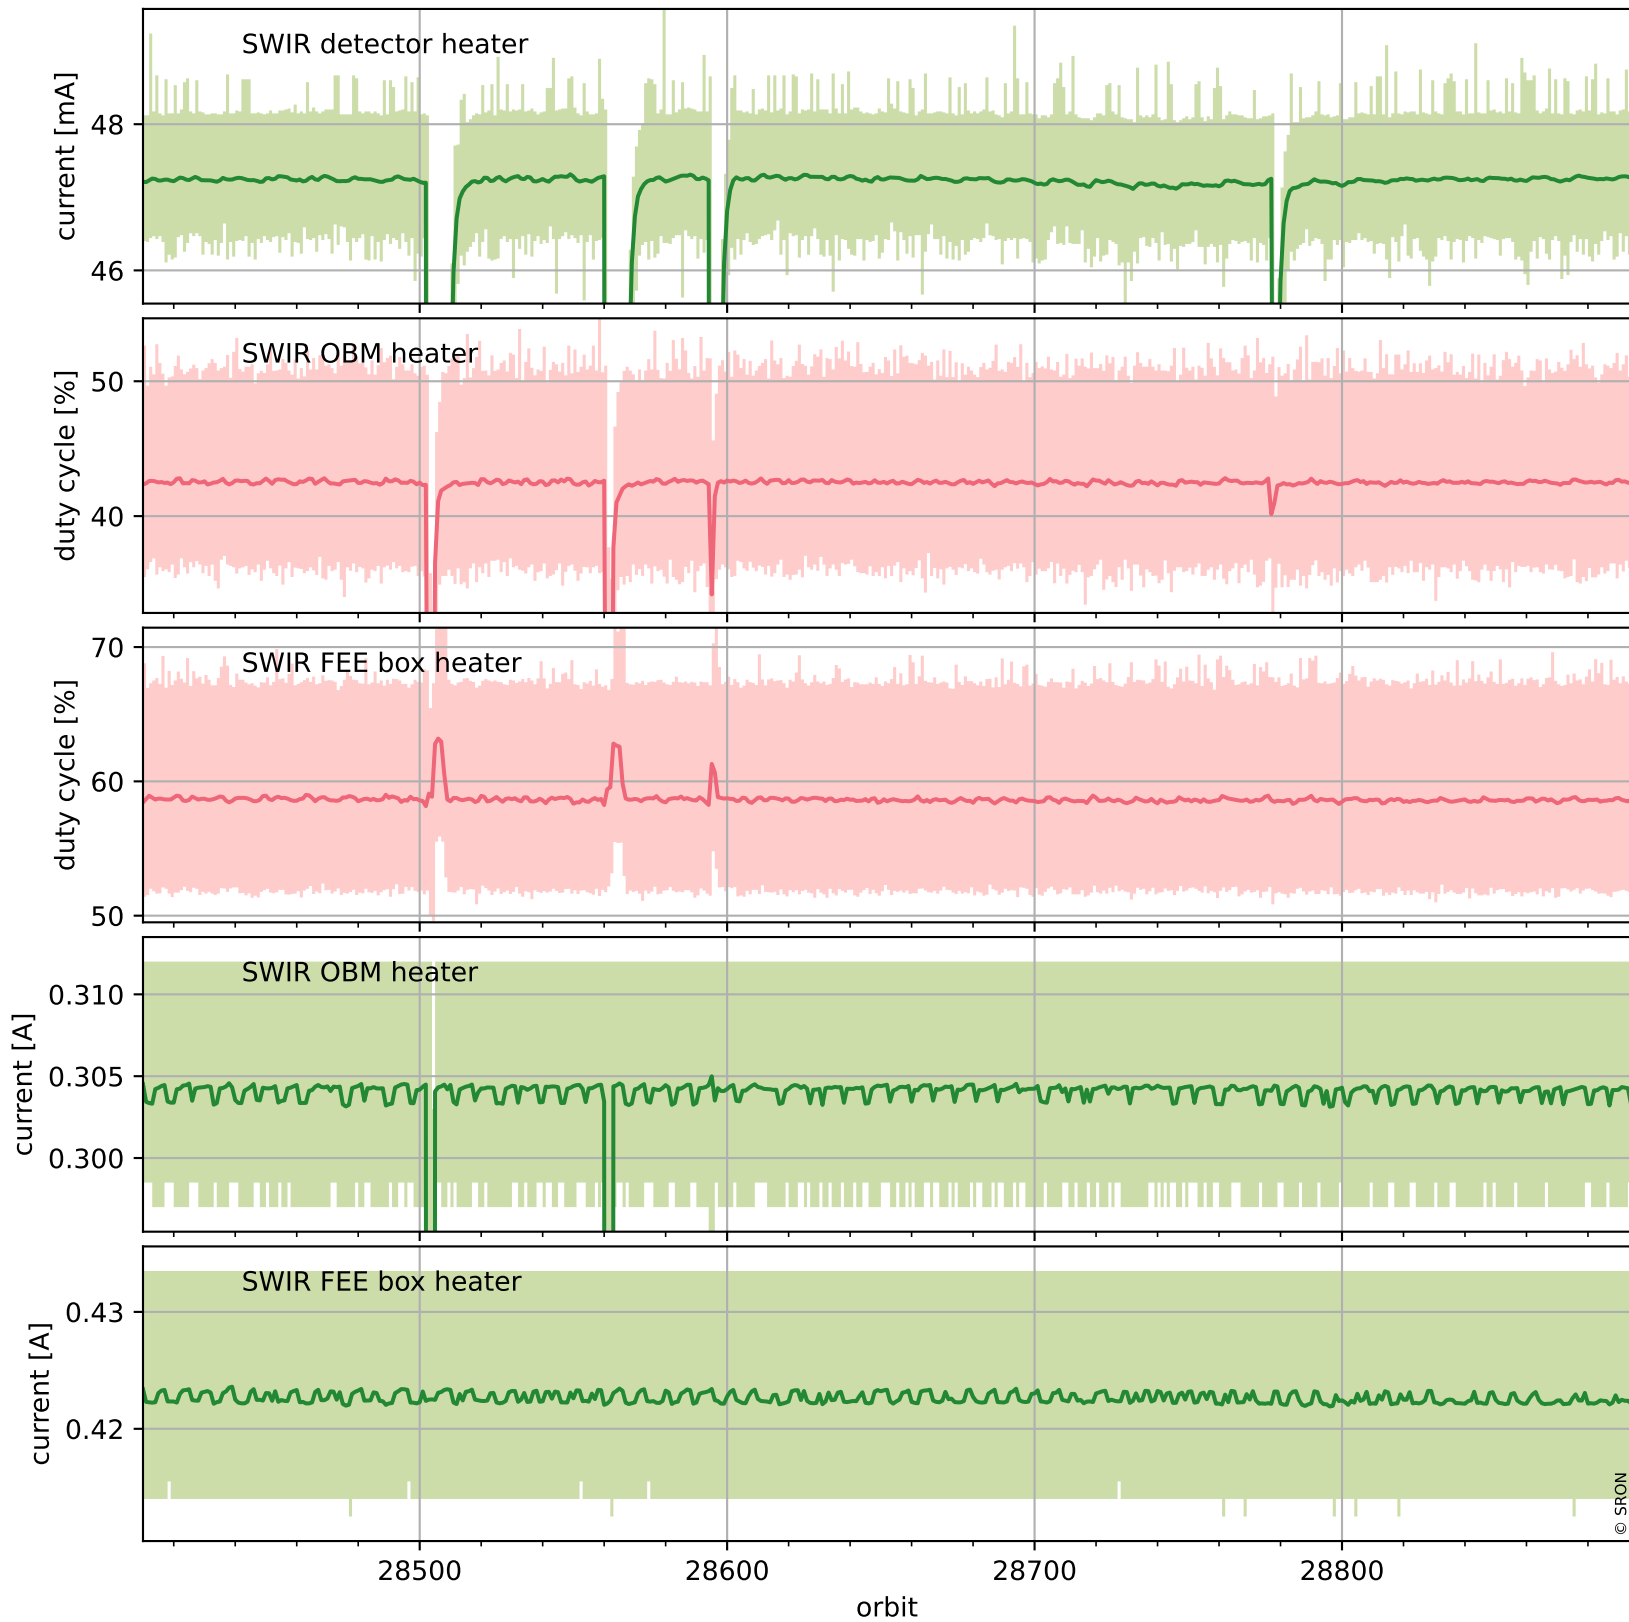

Tropomi SWIR housekeeping data

orbits : [28881, 28894]
coverage : 2023-05-11 / 2023-05-12
created : 2023-08-21T09:40:56

Temperature of sensors relevant for SWIR (one day)

Tropomi SWIR housekeeping data

orbits : [28410, 28894]
coverage : 2023-04-07 / 2023-05-12
created : 2023-08-21T09:40:56

Temperature of sensors relevant for SWIR (last month)

Tropomi SWIR housekeeping data

orbits : [28881, 28894]
coverage : 2023-05-11 / 2023-05-12
created : 2023-08-21T09:40:57

Current and duty cycle of 3 heaters relevant for SWIR (one day)

Tropomi SWIR housekeeping data

orbits : [28410, 28894]
coverage : 2023-04-07 / 2023-05-12
created : 2023-08-21T09:40:57

Current and duty cycle of 3 heaters relevant for SWIR (last month)

Tropomi SWIR housekeeping data

orbits : [28881, 28894]
coverage : 2023-05-11 / 2023-05-12
created : 2023-08-21T09:40:57

Temperature of sensors at the SWIR front-end electronics (one day)

Tropomi SWIR housekeeping data

orbits : [28410, 28894]
coverage : 2023-04-07 / 2023-05-12
created : 2023-08-21T09:40:58