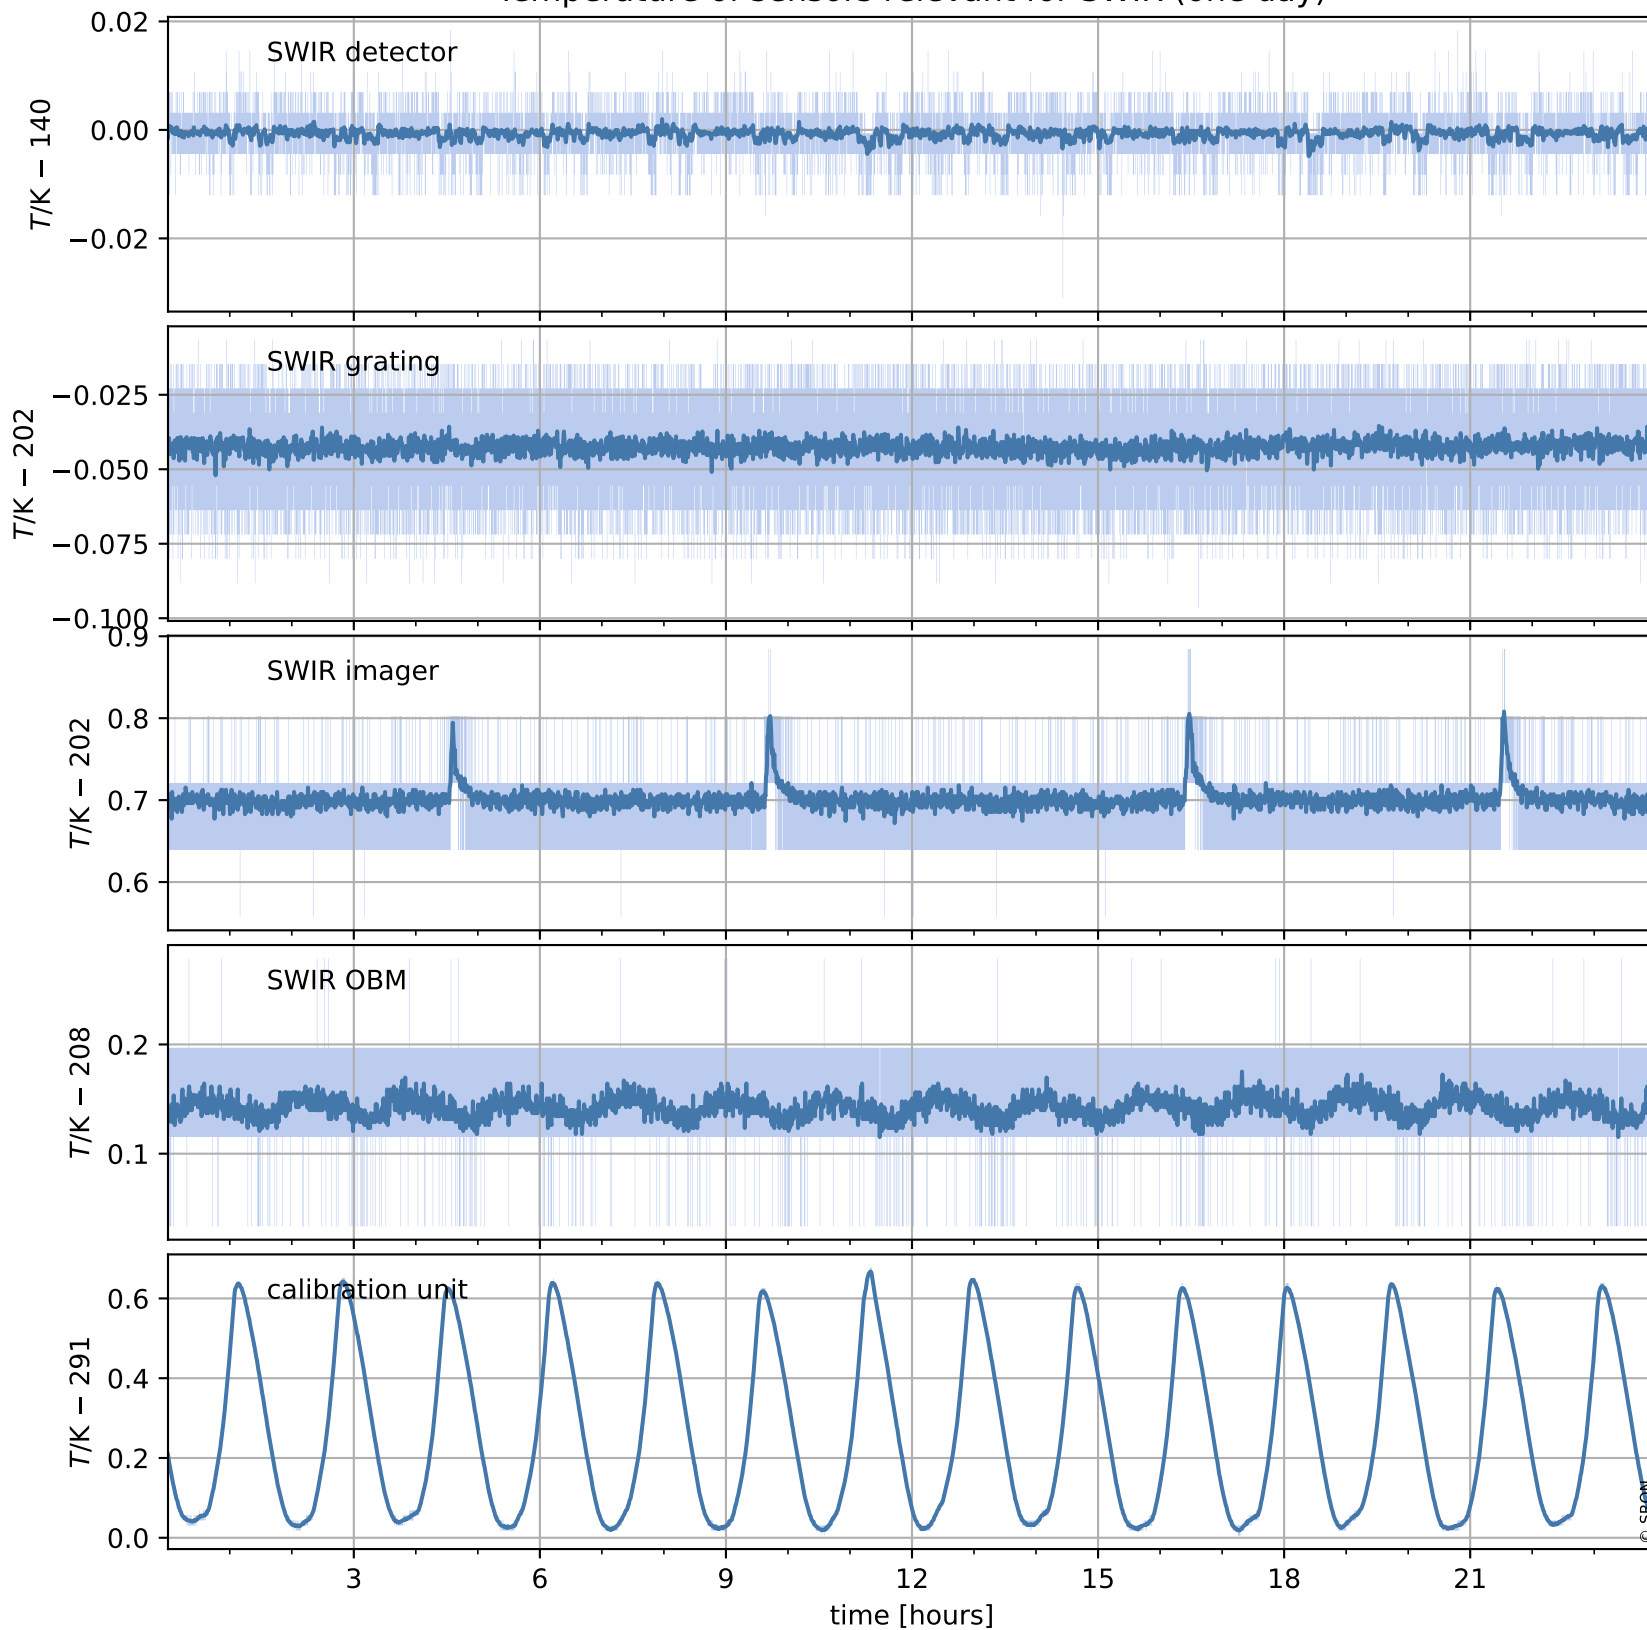

Tropomi SWIR housekeeping data

orbits : [28881, 28894]
coverage : 2023-05-11 / 2023-05-12
created : 2023-08-21T09:40:56

Temperature of sensors relevant for SWIR (one day)

Tropomi SWIR housekeeping data

orbits : [28410, 28894]
coverage : 2023-04-07 / 2023-05-12
created : 2023-08-21T09:40:56

Temperature of sensors relevant for SWIR (last month)

Tropomi SWIR housekeeping data

orbits : [28881, 28894]
coverage : 2023-05-11 / 2023-05-12
created : 2023-08-21T09:40:57

Current and duty cycle of 3 heaters relevant for SWIR (one day)

Tropomi SWIR housekeeping data

orbits : [28410, 28894]
coverage : 2023-04-07 / 2023-05-12
created : 2023-08-21T09:40:57

Current and duty cycle of 3 heaters relevant for SWIR (last month)

Tropomi SWIR housekeeping data