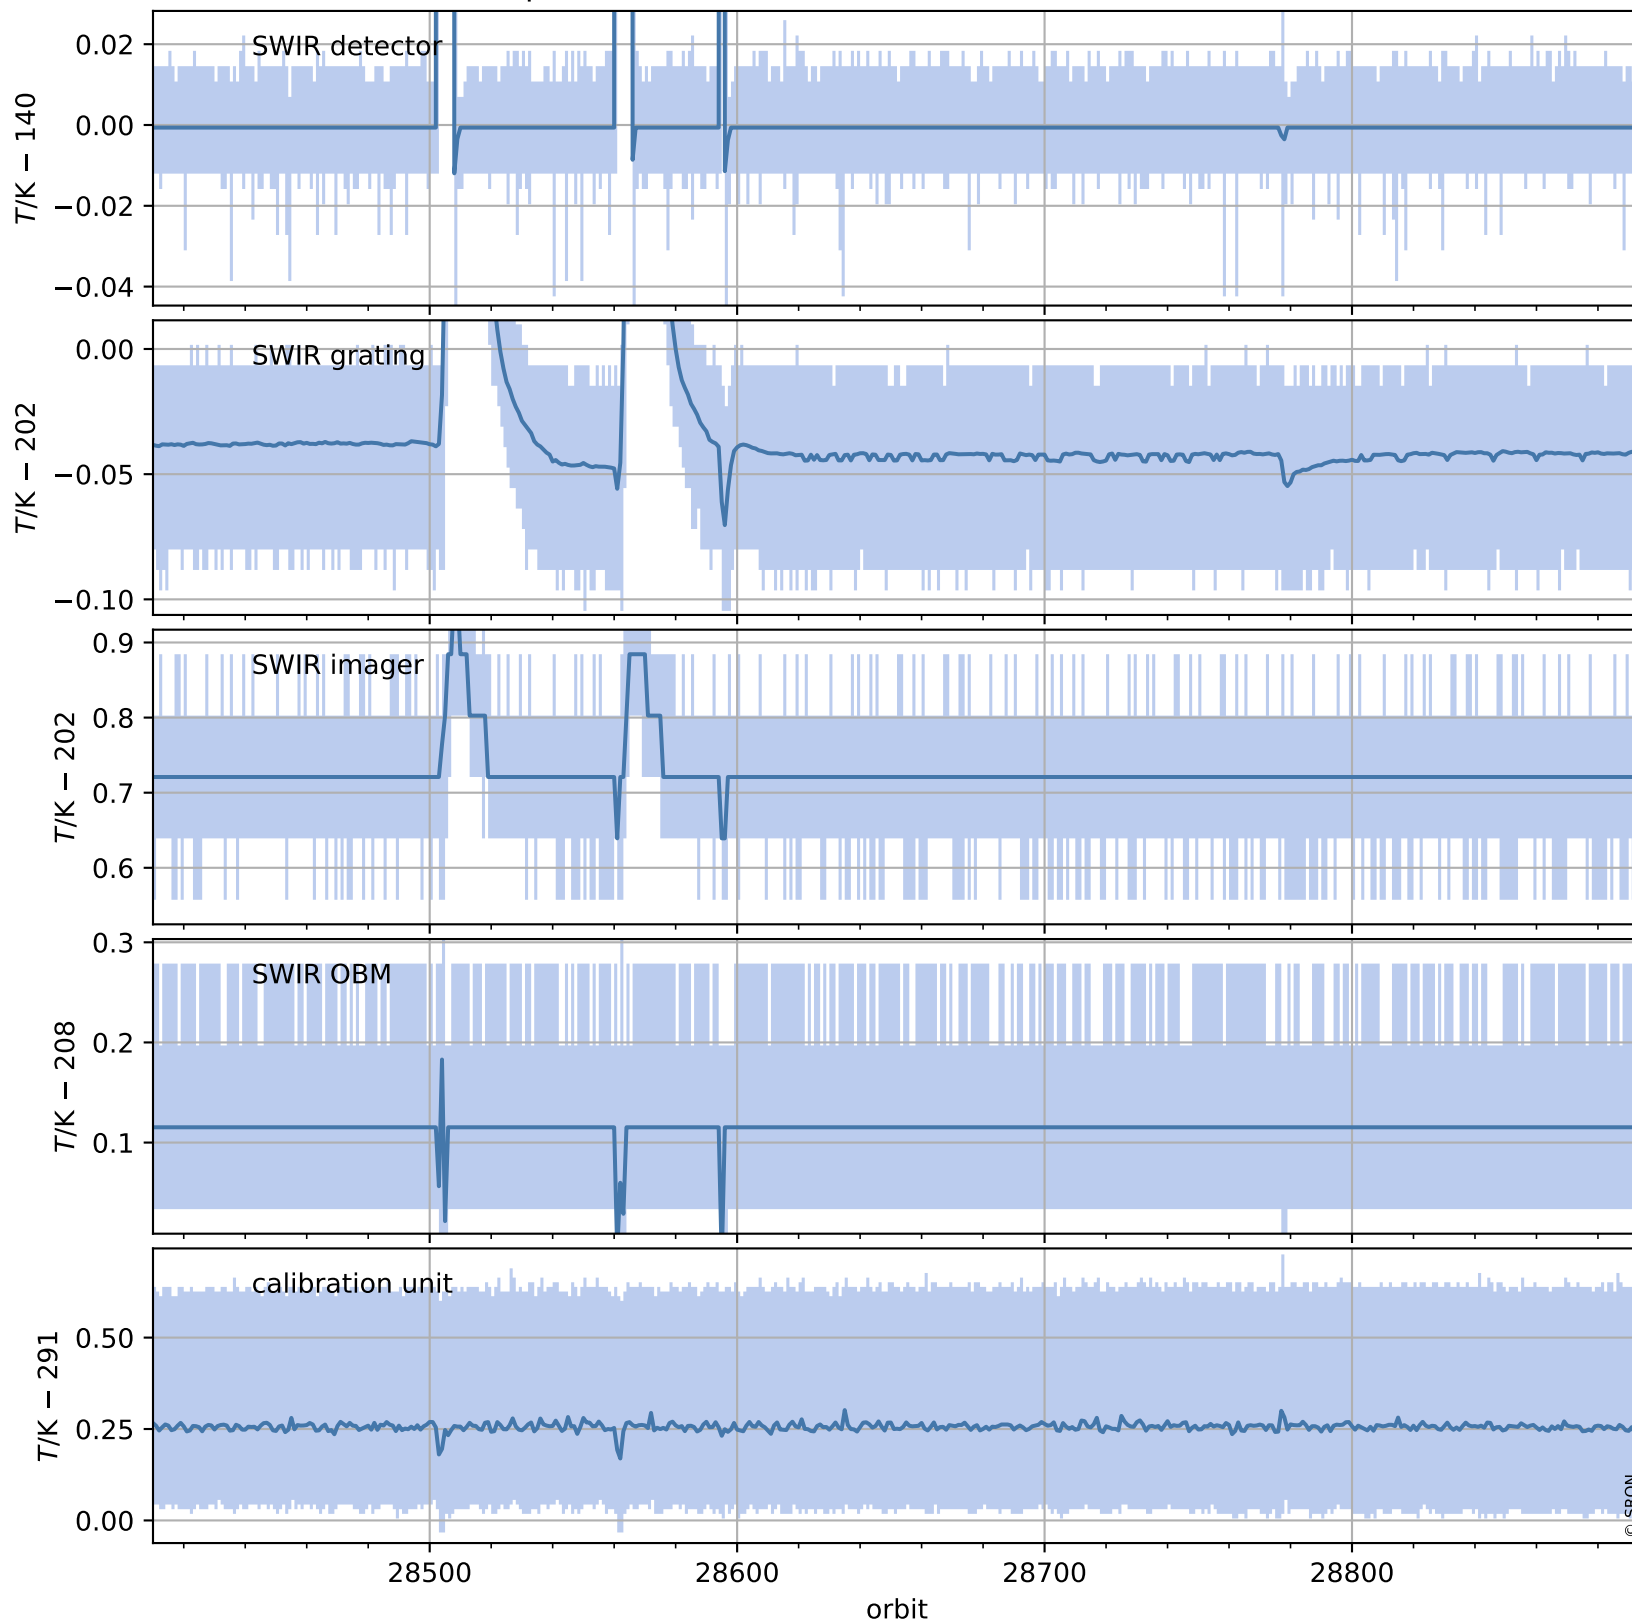

Tropomi SWIR housekeeping data

orbits : [28881, 28894]
coverage : 2023-05-11 / 2023-05-12
created : 2023-08-21T09:40:56

Temperature of sensors relevant for SWIR (one day)

Tropomi SWIR housekeeping data

orbits : [28410, 28894]
coverage : 2023-04-07 / 2023-05-12
created : 2023-08-21T09:40:56

Temperature of sensors relevant for SWIR (last month)

Tropomi SWIR housekeeping data

orbits : [28881, 28894]
coverage : 2023-05-11 / 2023-05-12
created : 2023-08-21T09:40:57

Current and duty cycle of 3 heaters relevant for SWIR (one day)

Tropomi SWIR housekeeping data

orbits : [28410, 28894]
coverage : 2023-04-07 / 2023-05-12
created : 2023-08-21T09:40:57

Current and duty cycle of 3 heaters relevant for SWIR (last month)

Tropomi SWIR housekeeping data

orbits : [28881, 28894]
coverage : 2023-05-11 / 2023-05-12
created : 2023-08-21T09:40:57

Temperature of sensors at the SWIR front-end electronics (one day)

Tropomi SWIR housekeeping data

orbits : [28410, 28894]
coverage : 2023-04-07 / 2023-05-12
created : 2023-08-21T09:40:58