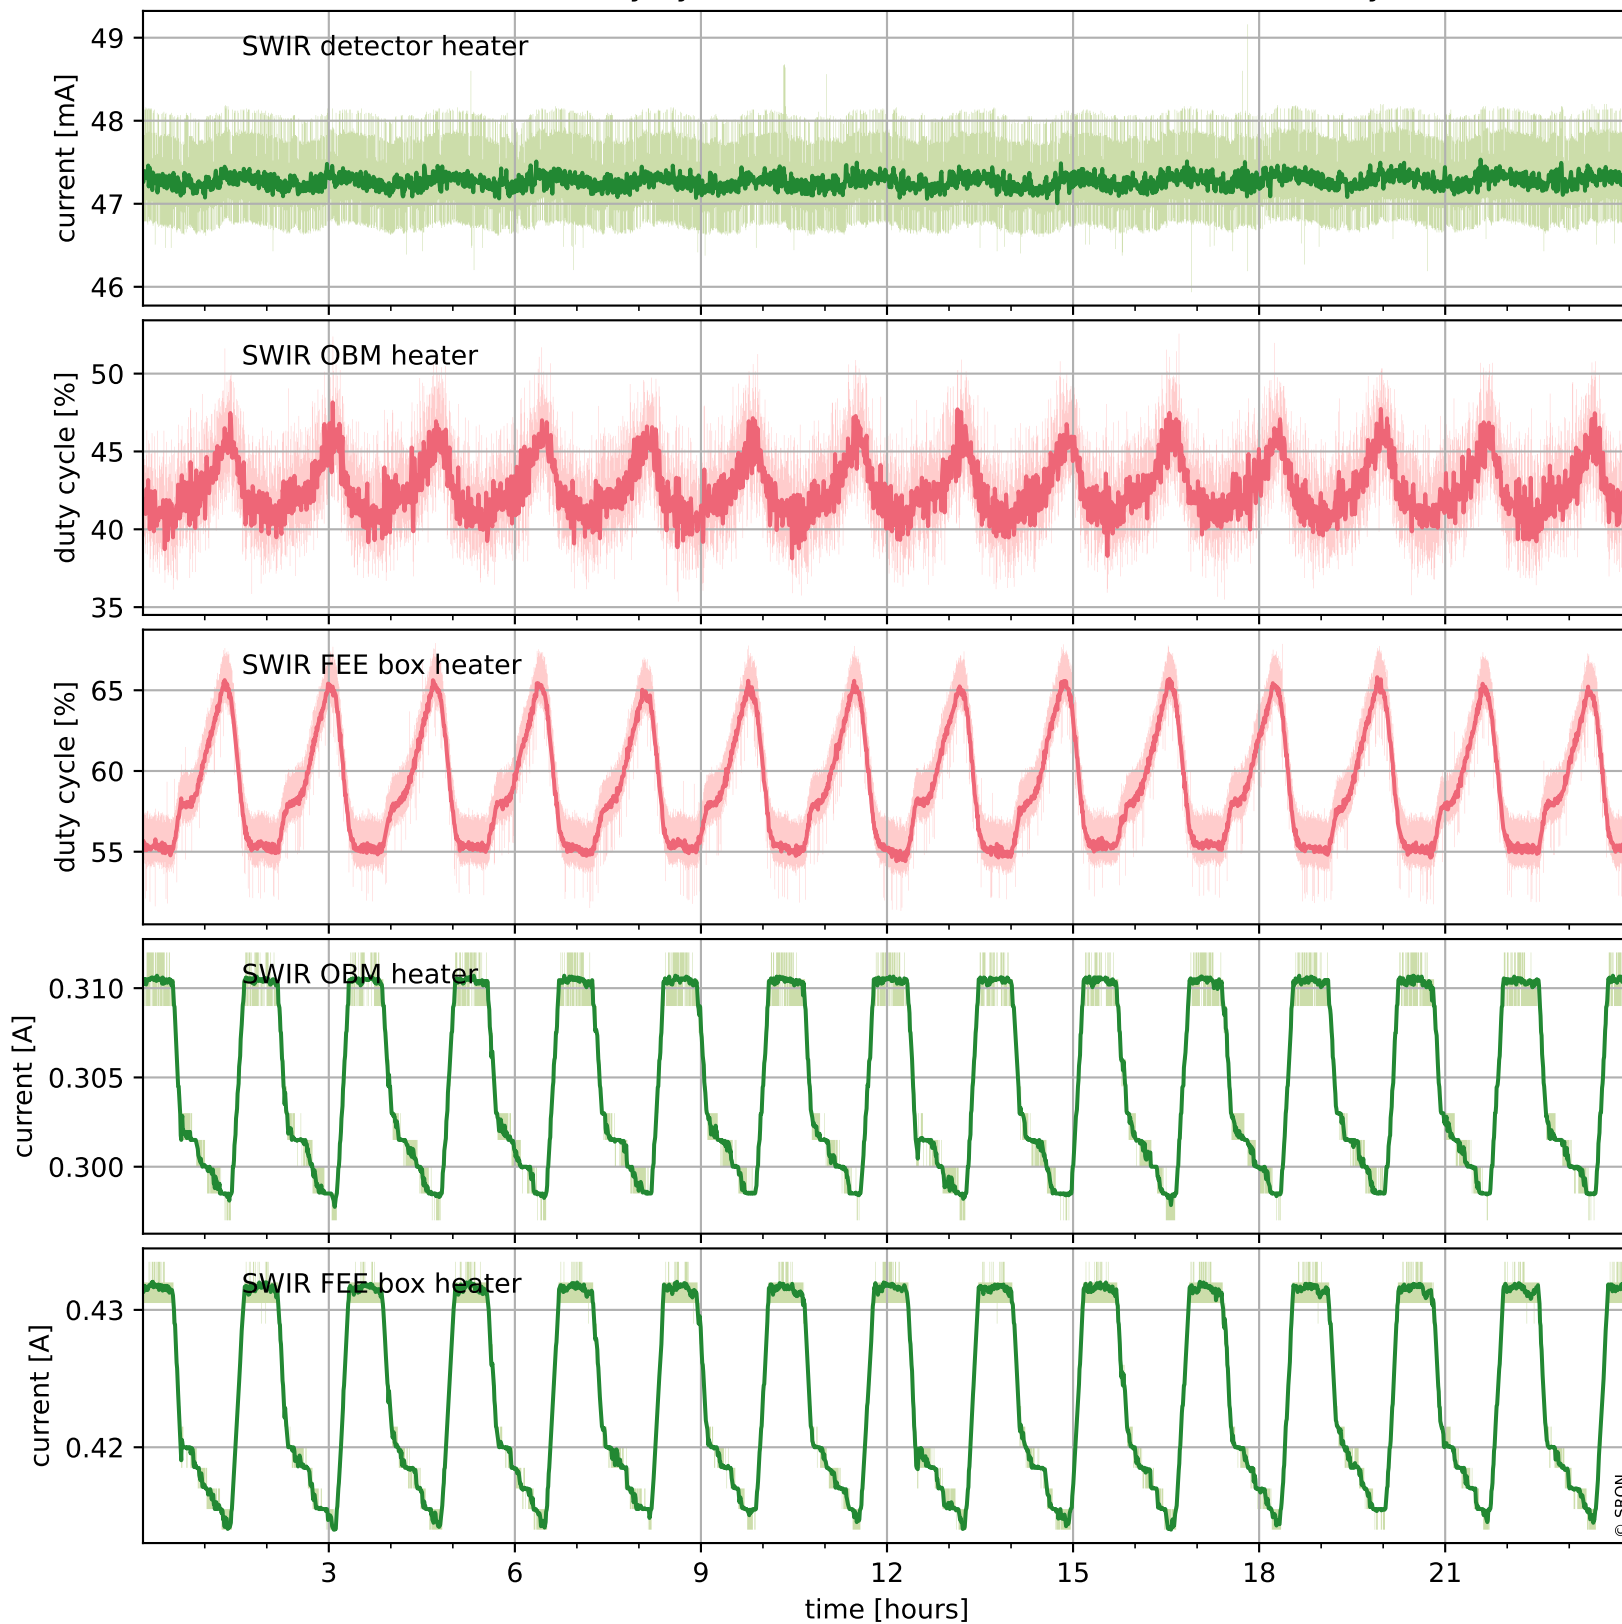

Tropomi SWIR housekeeping data

orbits : [28895, 28908]
coverage : 2023-05-12 / 2023-05-13
created : 2023-08-21T09:40:58

Temperature of sensors relevant for SWIR (one day)

Tropomi SWIR housekeeping data

orbits : [28424, 28908]
coverage : 2023-04-08 / 2023-05-13
created : 2023-08-21T09:40:59

Temperature of sensors relevant for SWIR (last month)

Tropomi SWIR housekeeping data

orbits : [28895, 28908]
coverage : 2023-05-12 / 2023-05-13
created : 2023-08-21T09:40:59

Current and duty cycle of 3 heaters relevant for SWIR (one day)

Tropomi SWIR housekeeping data

orbits : [28424, 28908]
coverage : 2023-04-08 / 2023-05-13
created : 2023-08-21T09:40:59

Current and duty cycle of 3 heaters relevant for SWIR (last month)

Tropomi SWIR housekeeping data

orbits : [28895, 28908]
coverage : 2023-05-12 / 2023-05-13
created : 2023-08-21T09:41:00

Temperature of sensors at the SWIR front-end electronics (one day)

Tropomi SWIR housekeeping data

orbits : [28424, 28908]
coverage : 2023-04-08 / 2023-05-13
created : 2023-08-21T09:41:00