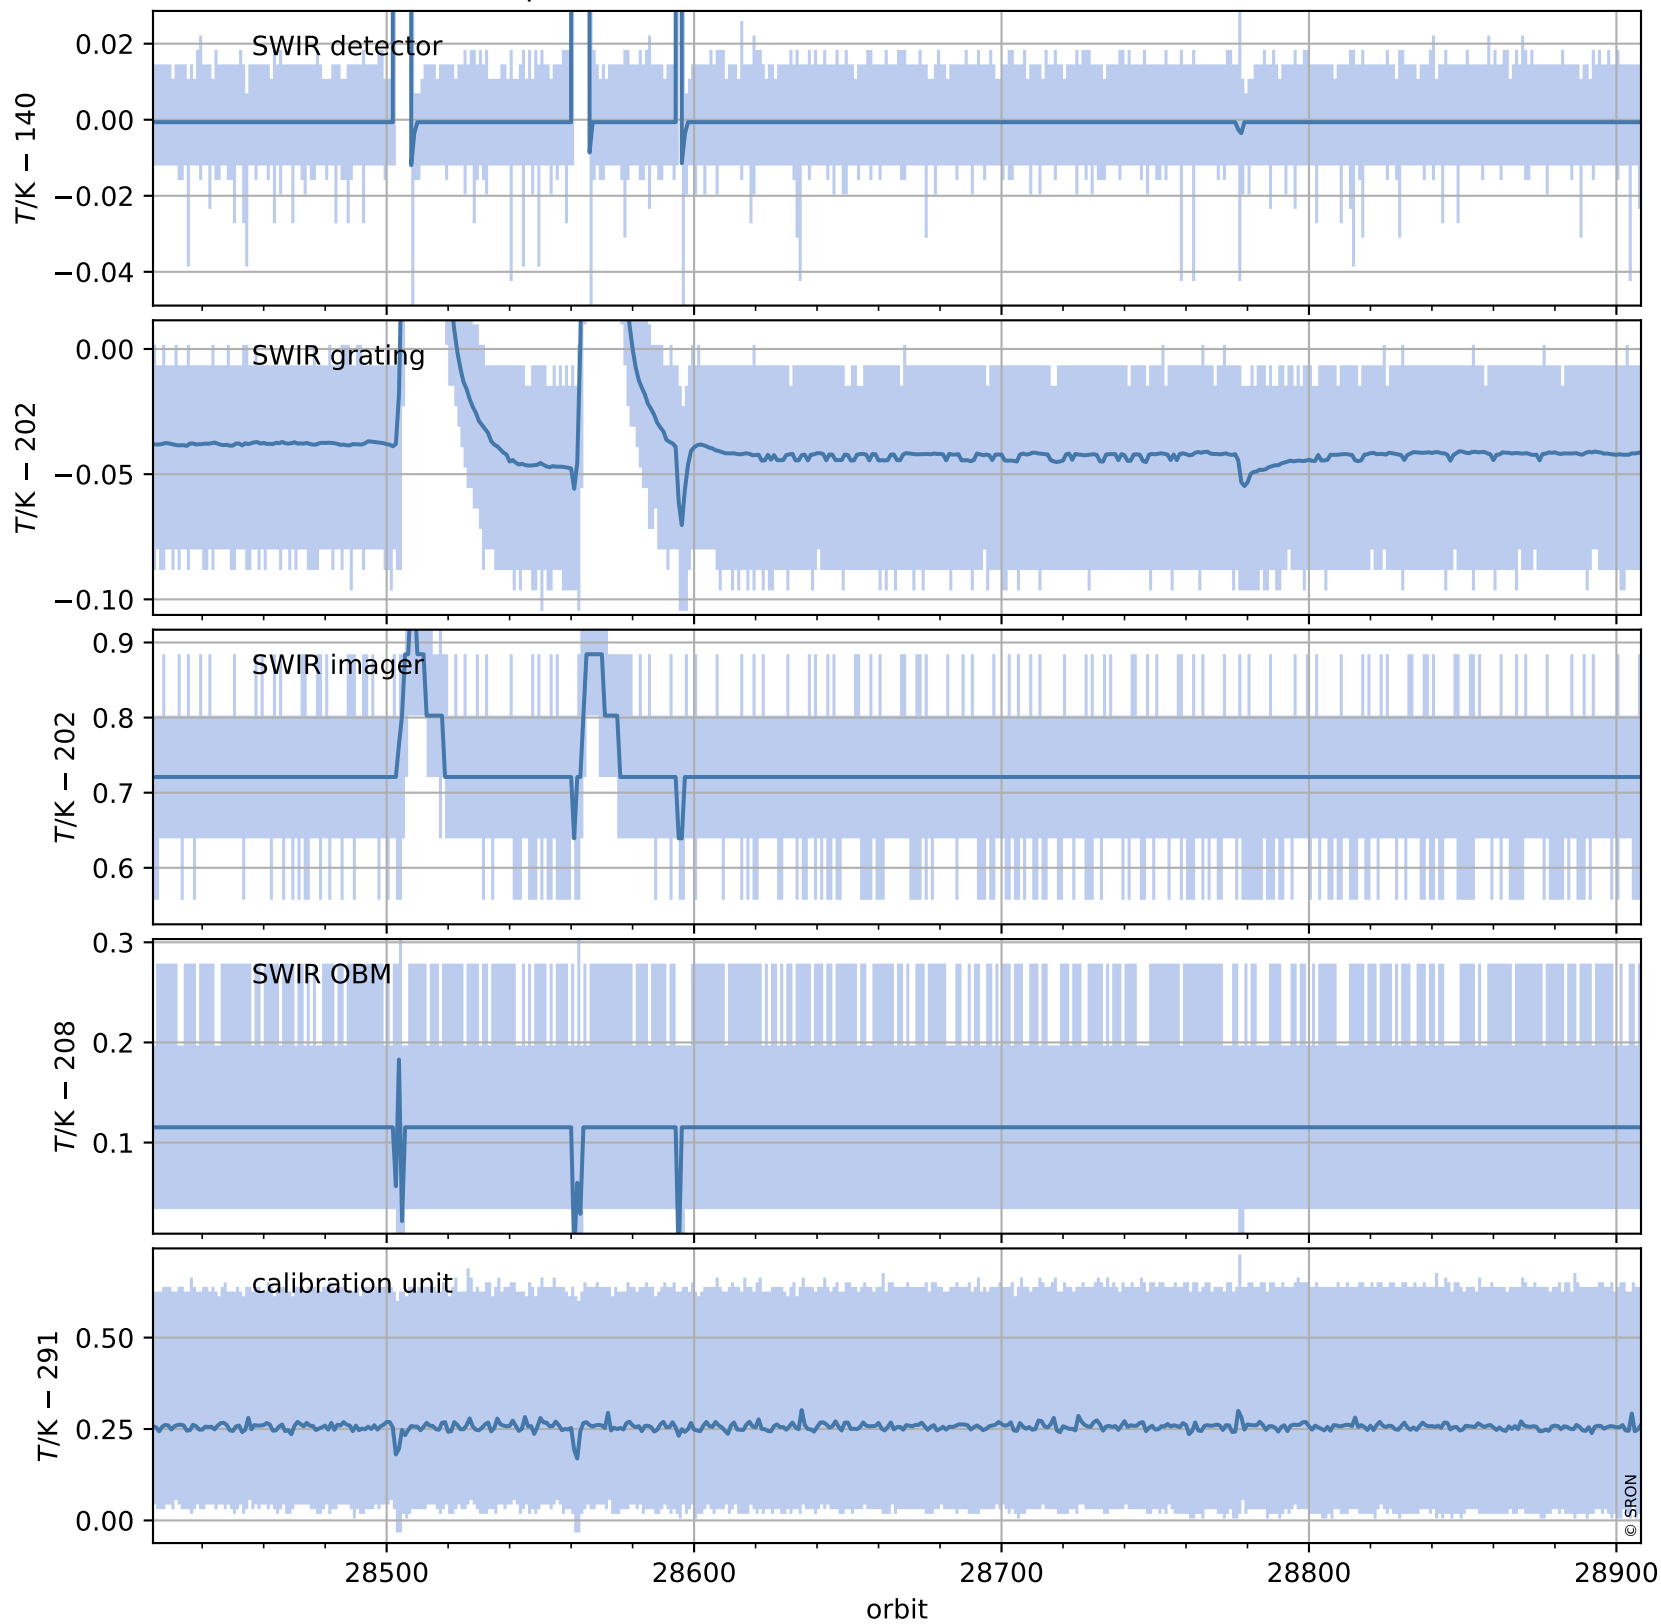

Tropomi SWIR housekeeping data

orbits : [28895, 28908]
coverage : 2023-05-12 / 2023-05-13
created : 2023-08-21T09:40:58

Temperature of sensors relevant for SWIR (one day)

Tropomi SWIR housekeeping data

orbits : [28424, 28908]
coverage : 2023-04-08 / 2023-05-13
created : 2023-08-21T09:40:59

Temperature of sensors relevant for SWIR (last month)

Tropomi SWIR housekeeping data

orbits : [28895, 28908]
coverage : 2023-05-12 / 2023-05-13
created : 2023-08-21T09:40:59

Current and duty cycle of 3 heaters relevant for SWIR (one day)

Tropomi SWIR housekeeping data

orbits : [28424, 28908]
coverage : 2023-04-08 / 2023-05-13
created : 2023-08-21T09:40:59

Current and duty cycle of 3 heaters relevant for SWIR (last month)

Tropomi SWIR housekeeping data

orbits : [28895, 28908]
coverage : 2023-05-12 / 2023-05-13
created : 2023-08-21T09:41:00

Temperature of sensors at the SWIR front-end electronics (one day)

Tropomi SWIR housekeeping data

orbits : [28424, 28908]
coverage : 2023-04-08 / 2023-05-13
created : 2023-08-21T09:41:00