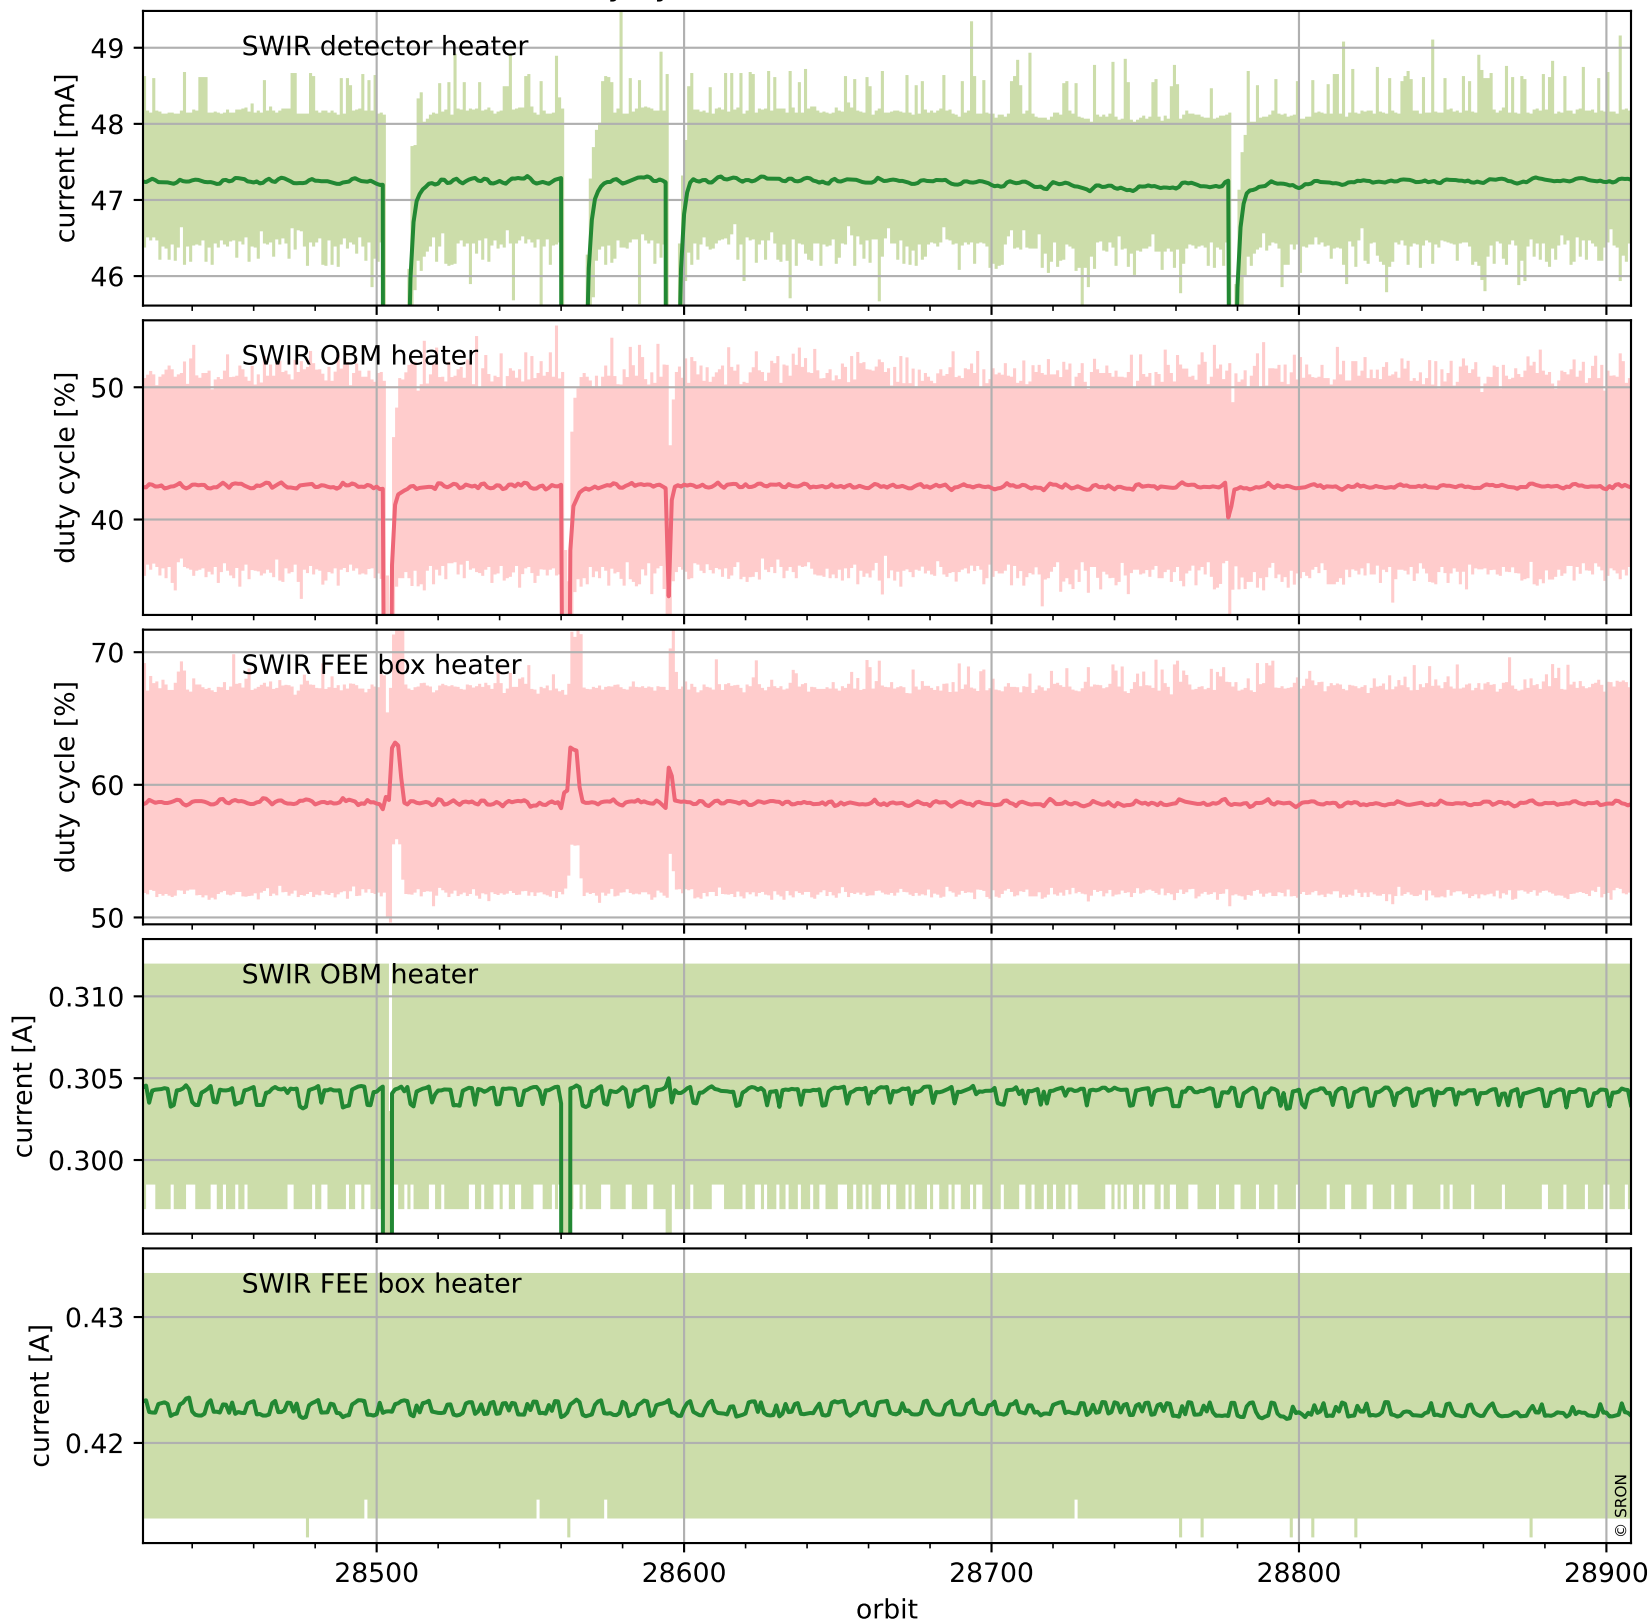

Tropomi SWIR housekeeping data

orbits : [28895, 28908]
coverage : 2023-05-12 / 2023-05-13
created : 2023-08-21T09:40:58

Temperature of sensors relevant for SWIR (one day)

Tropomi SWIR housekeeping data

orbits : [28424, 28908]
coverage : 2023-04-08 / 2023-05-13
created : 2023-08-21T09:40:59

Temperature of sensors relevant for SWIR (last month)

Tropomi SWIR housekeeping data

orbits : [28895, 28908]
coverage : 2023-05-12 / 2023-05-13
created : 2023-08-21T09:40:59

Current and duty cycle of 3 heaters relevant for SWIR (one day)

Tropomi SWIR housekeeping data

orbits : [28424, 28908]
coverage : 2023-04-08 / 2023-05-13
created : 2023-08-21T09:40:59

Current and duty cycle of 3 heaters relevant for SWIR (last month)

Tropomi SWIR housekeeping data

orbits : [28895, 28908]
coverage : 2023-05-12 / 2023-05-13
created : 2023-08-21T09:41:00

Temperature of sensors at the SWIR front-end electronics (one day)

Tropomi SWIR housekeeping data

orbits : [28424, 28908]
coverage : 2023-04-08 / 2023-05-13
created : 2023-08-21T09:41:00