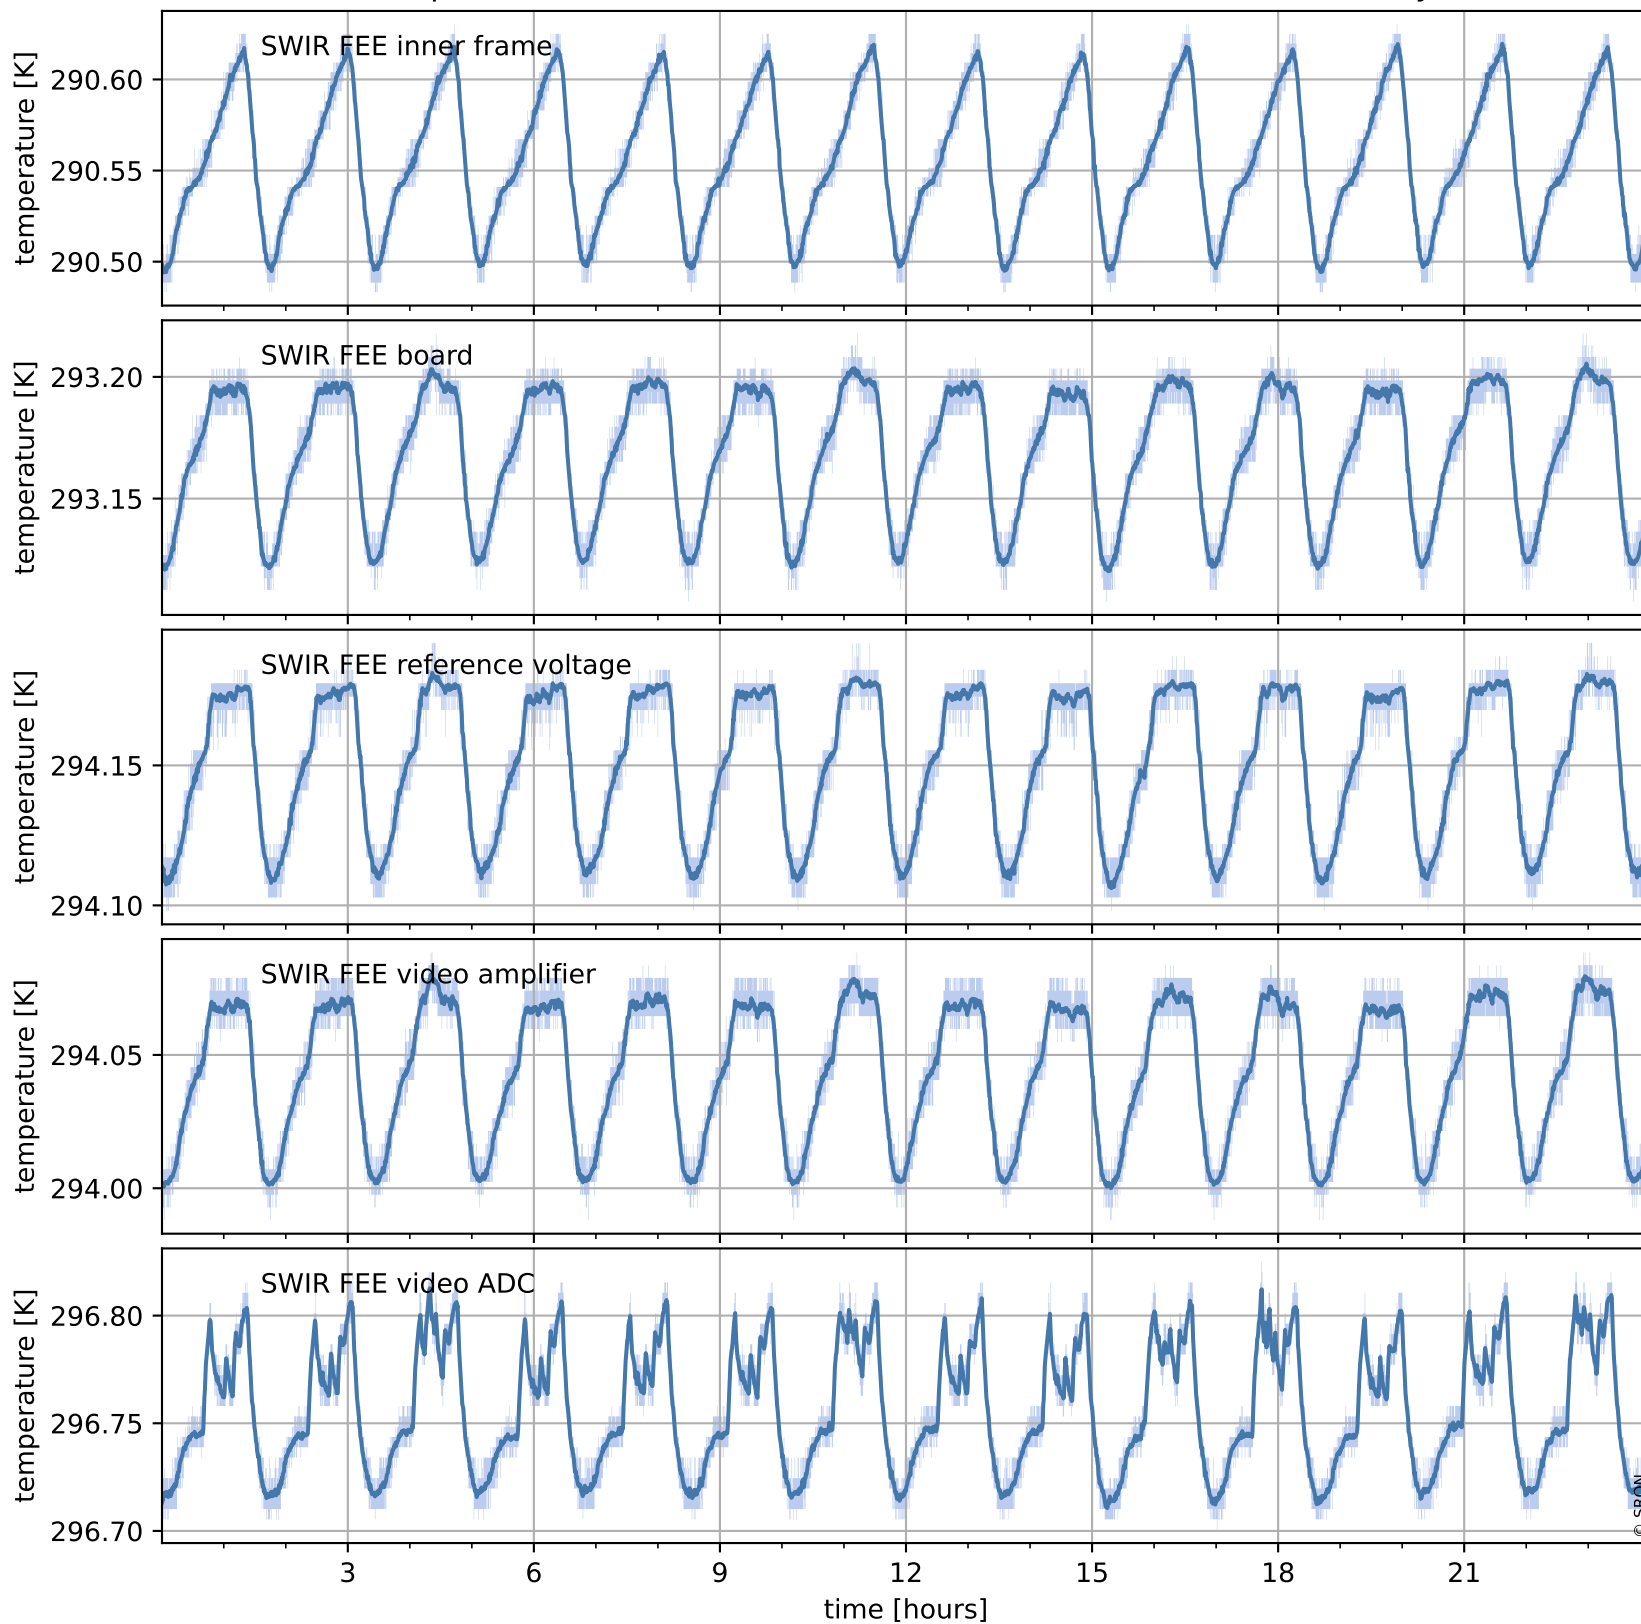

Tropomi SWIR housekeeping data

orbits : [28895, 28908]
coverage : 2023-05-12 / 2023-05-13
created : 2023-08-21T09:40:58

Temperature of sensors relevant for SWIR (one day)

Tropomi SWIR housekeeping data

orbits : [28424, 28908]
coverage : 2023-04-08 / 2023-05-13
created : 2023-08-21T09:40:59

Temperature of sensors relevant for SWIR (last month)

Tropomi SWIR housekeeping data

orbits : [28895, 28908]
coverage : 2023-05-12 / 2023-05-13
created : 2023-08-21T09:40:59

Current and duty cycle of 3 heaters relevant for SWIR (one day)

Tropomi SWIR housekeeping data

orbits : [28424, 28908]
coverage : 2023-04-08 / 2023-05-13
created : 2023-08-21T09:40:59

Current and duty cycle of 3 heaters relevant for SWIR (last month)

Tropomi SWIR housekeeping data

orbits : [28895, 28908]
coverage : 2023-05-12 / 2023-05-13
created : 2023-08-21T09:41:00

Temperature of sensors at the SWIR front-end electronics (one day)

Tropomi SWIR housekeeping data

orbits : [28424, 28908]
coverage : 2023-04-08 / 2023-05-13
created : 2023-08-21T09:41:00