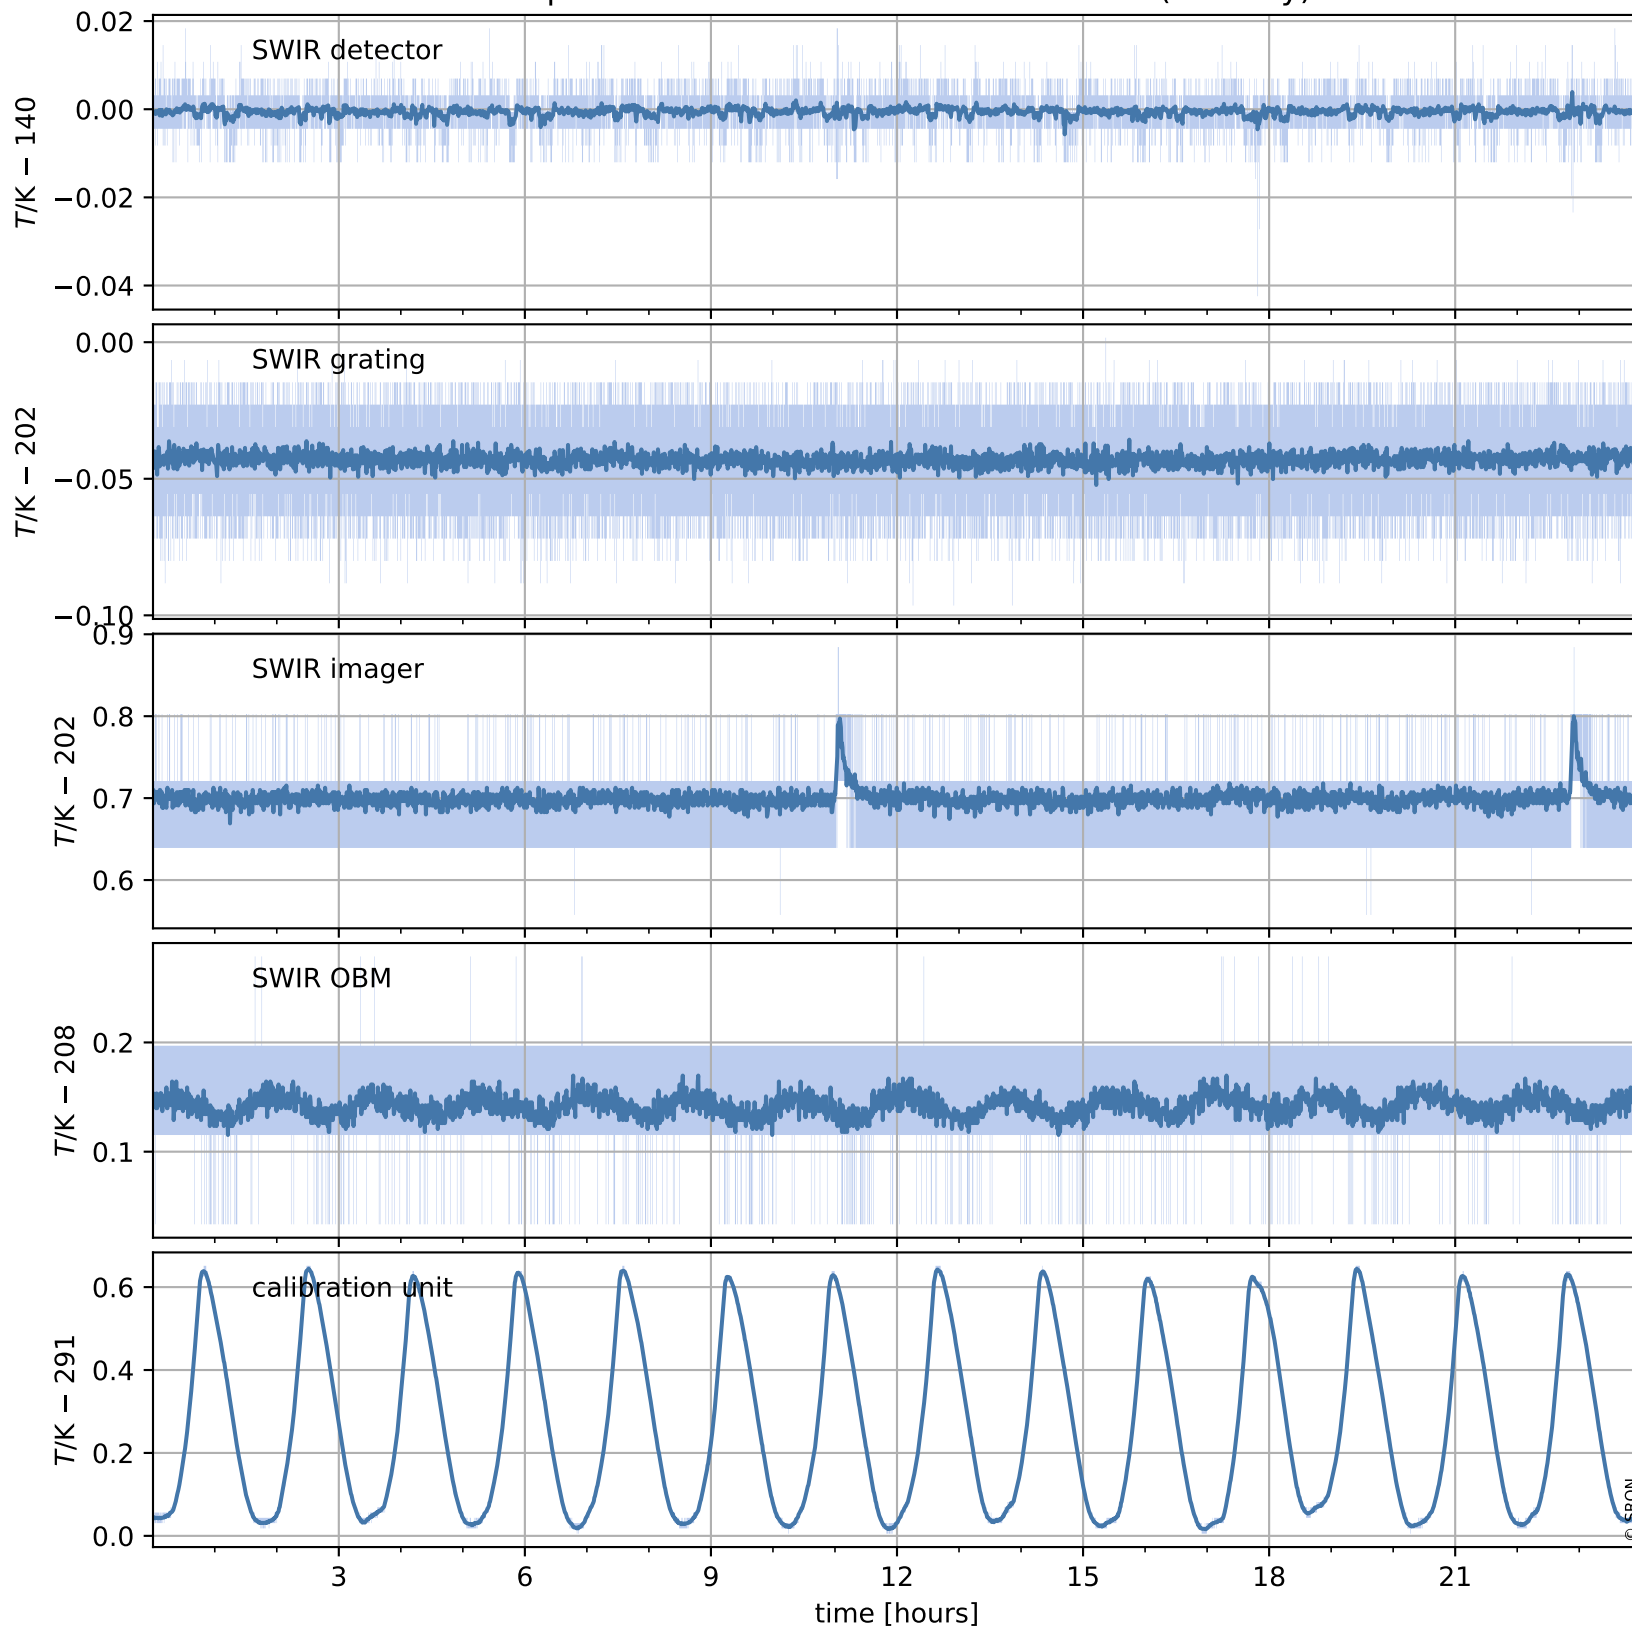

Tropomi SWIR housekeeping data

orbits : [28895, 28908]
coverage : 2023-05-12 / 2023-05-13
created : 2023-08-21T09:40:58

Temperature of sensors relevant for SWIR (one day)

Tropomi SWIR housekeeping data

orbits : [28424, 28908]
coverage : 2023-04-08 / 2023-05-13
created : 2023-08-21T09:40:59

Temperature of sensors relevant for SWIR (last month)

Tropomi SWIR housekeeping data

orbits : [28895, 28908]
coverage : 2023-05-12 / 2023-05-13
created : 2023-08-21T09:40:59

Current and duty cycle of 3 heaters relevant for SWIR (one day)

Tropomi SWIR housekeeping data

orbits : [28424, 28908]
coverage : 2023-04-08 / 2023-05-13
created : 2023-08-21T09:40:59

Current and duty cycle of 3 heaters relevant for SWIR (last month)

Tropomi SWIR housekeeping data