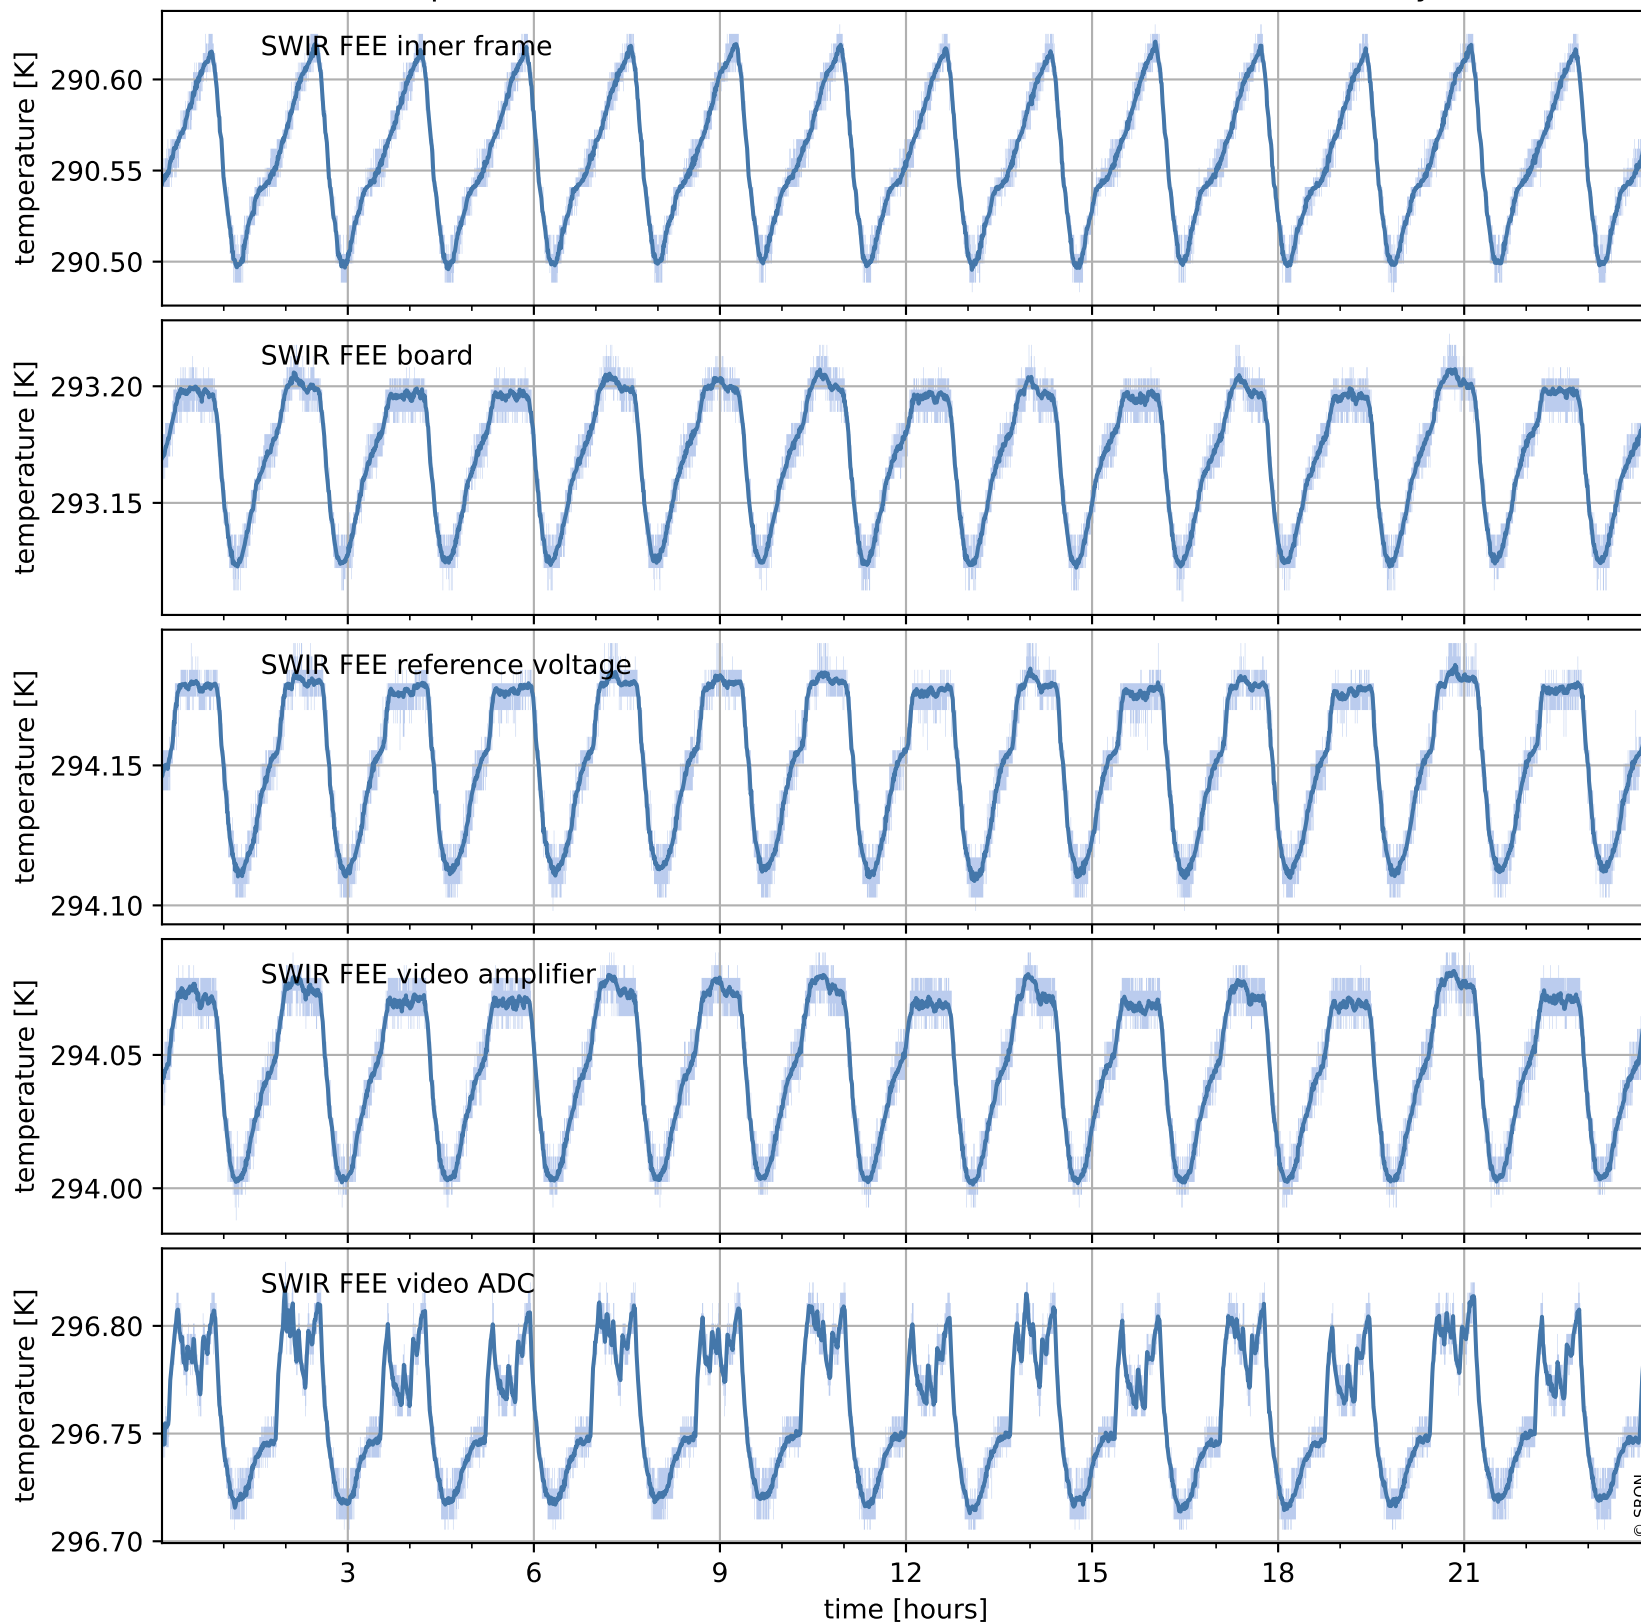

Tropomi SWIR housekeeping data

orbits : [28994, 29007]
coverage : 2023-05-19 / 2023-05-20
created : 2023-08-21T09:41:16

Temperature of sensors at the SWIR front-end electronics (one day)