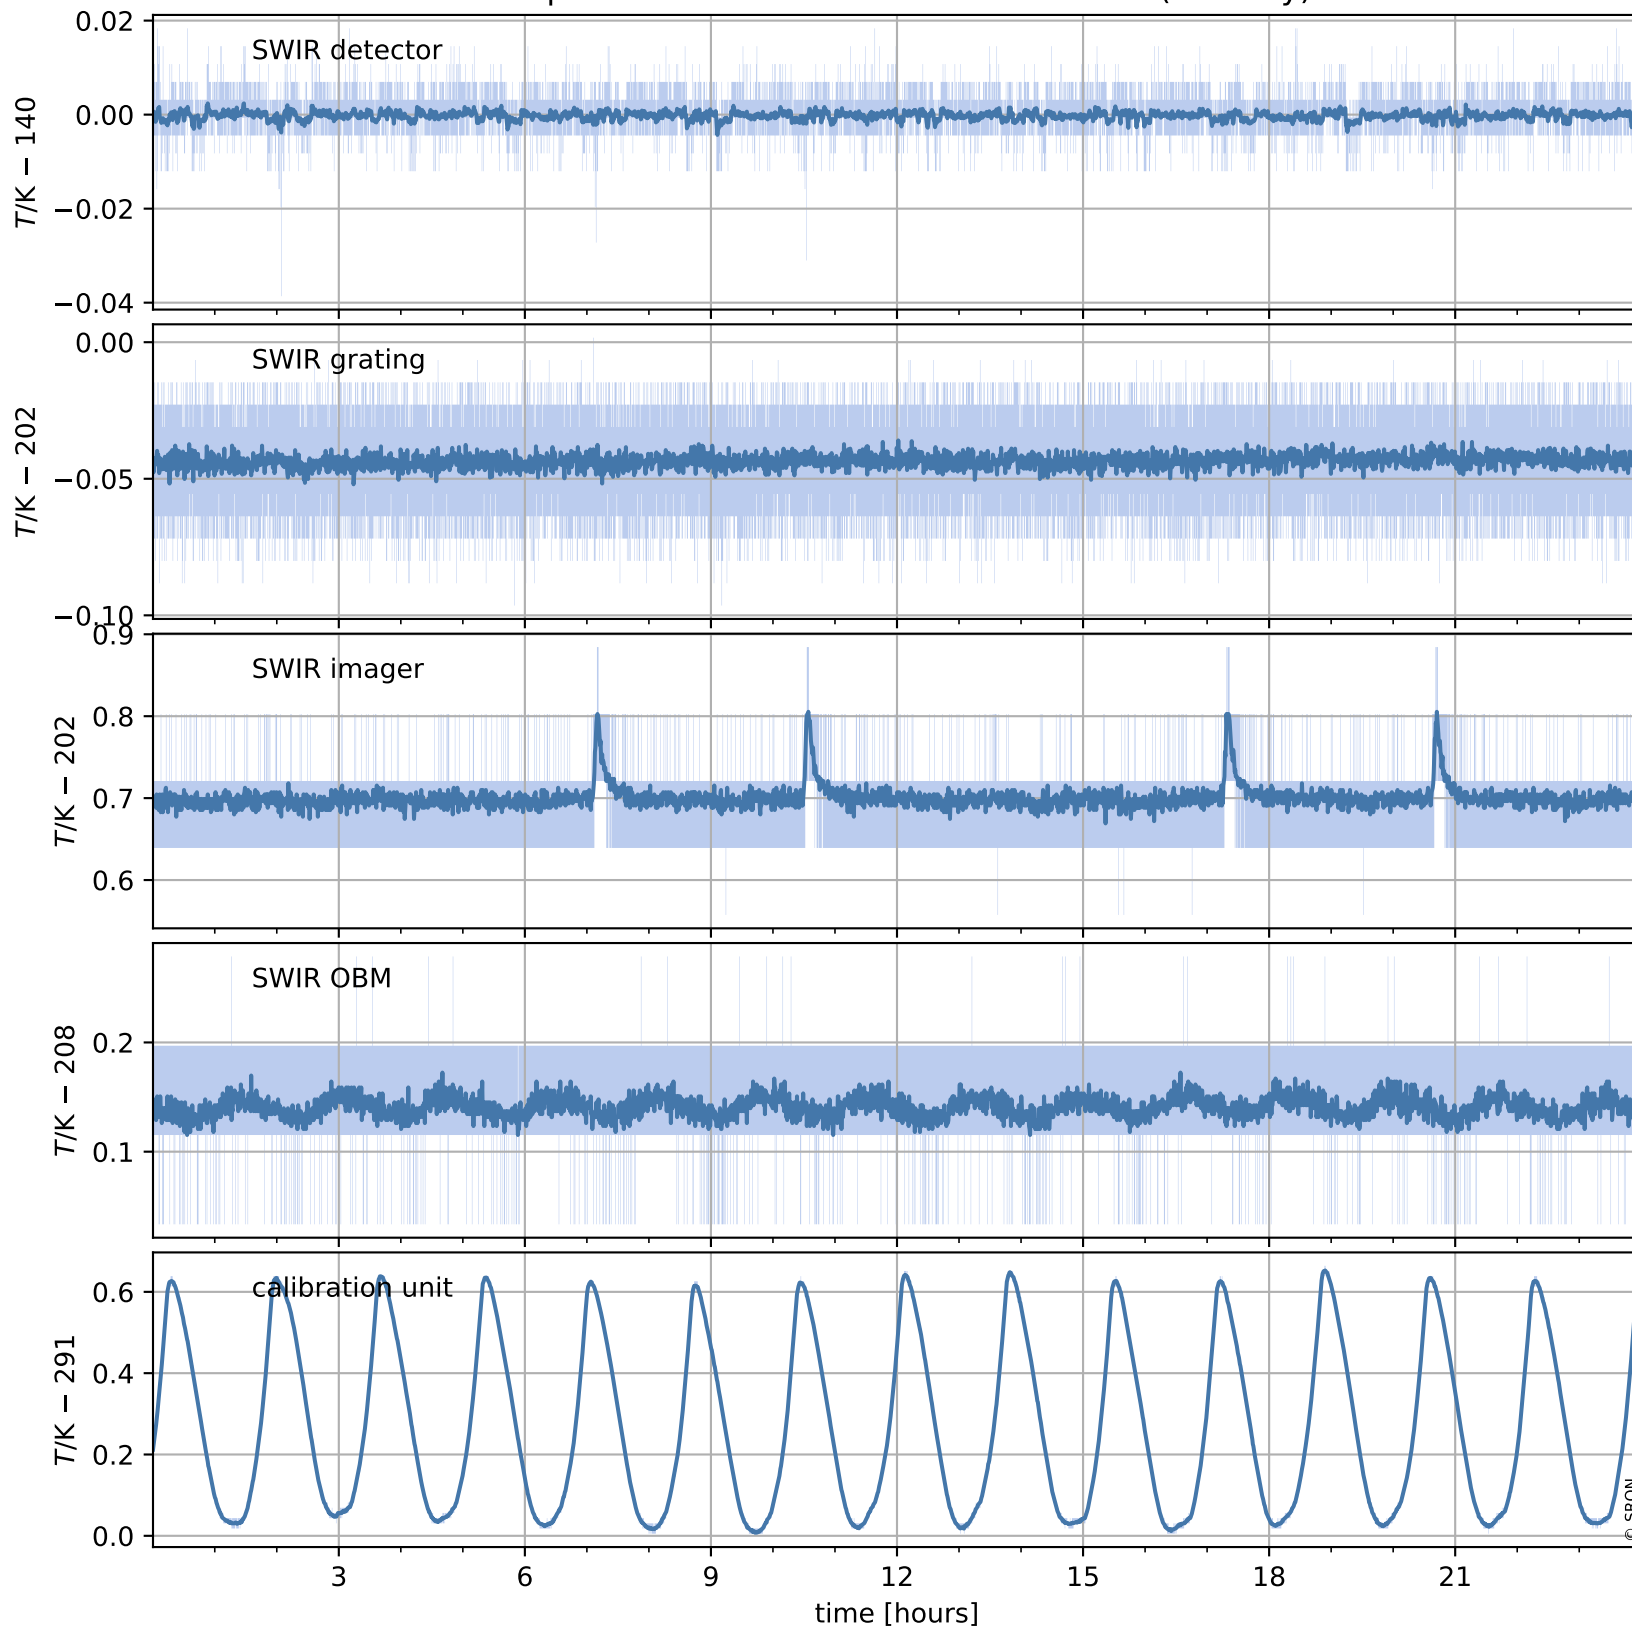

# Tropomi SWIR housekeeping data

orbits : [28994, 29007]  
coverage : 2023-05-19 / 2023-05-20  
created : 2023-08-21T09:41:15

## Temperature of sensors relevant for SWIR (one day)

## Temperature of sensors relevant for SWIR (last month)