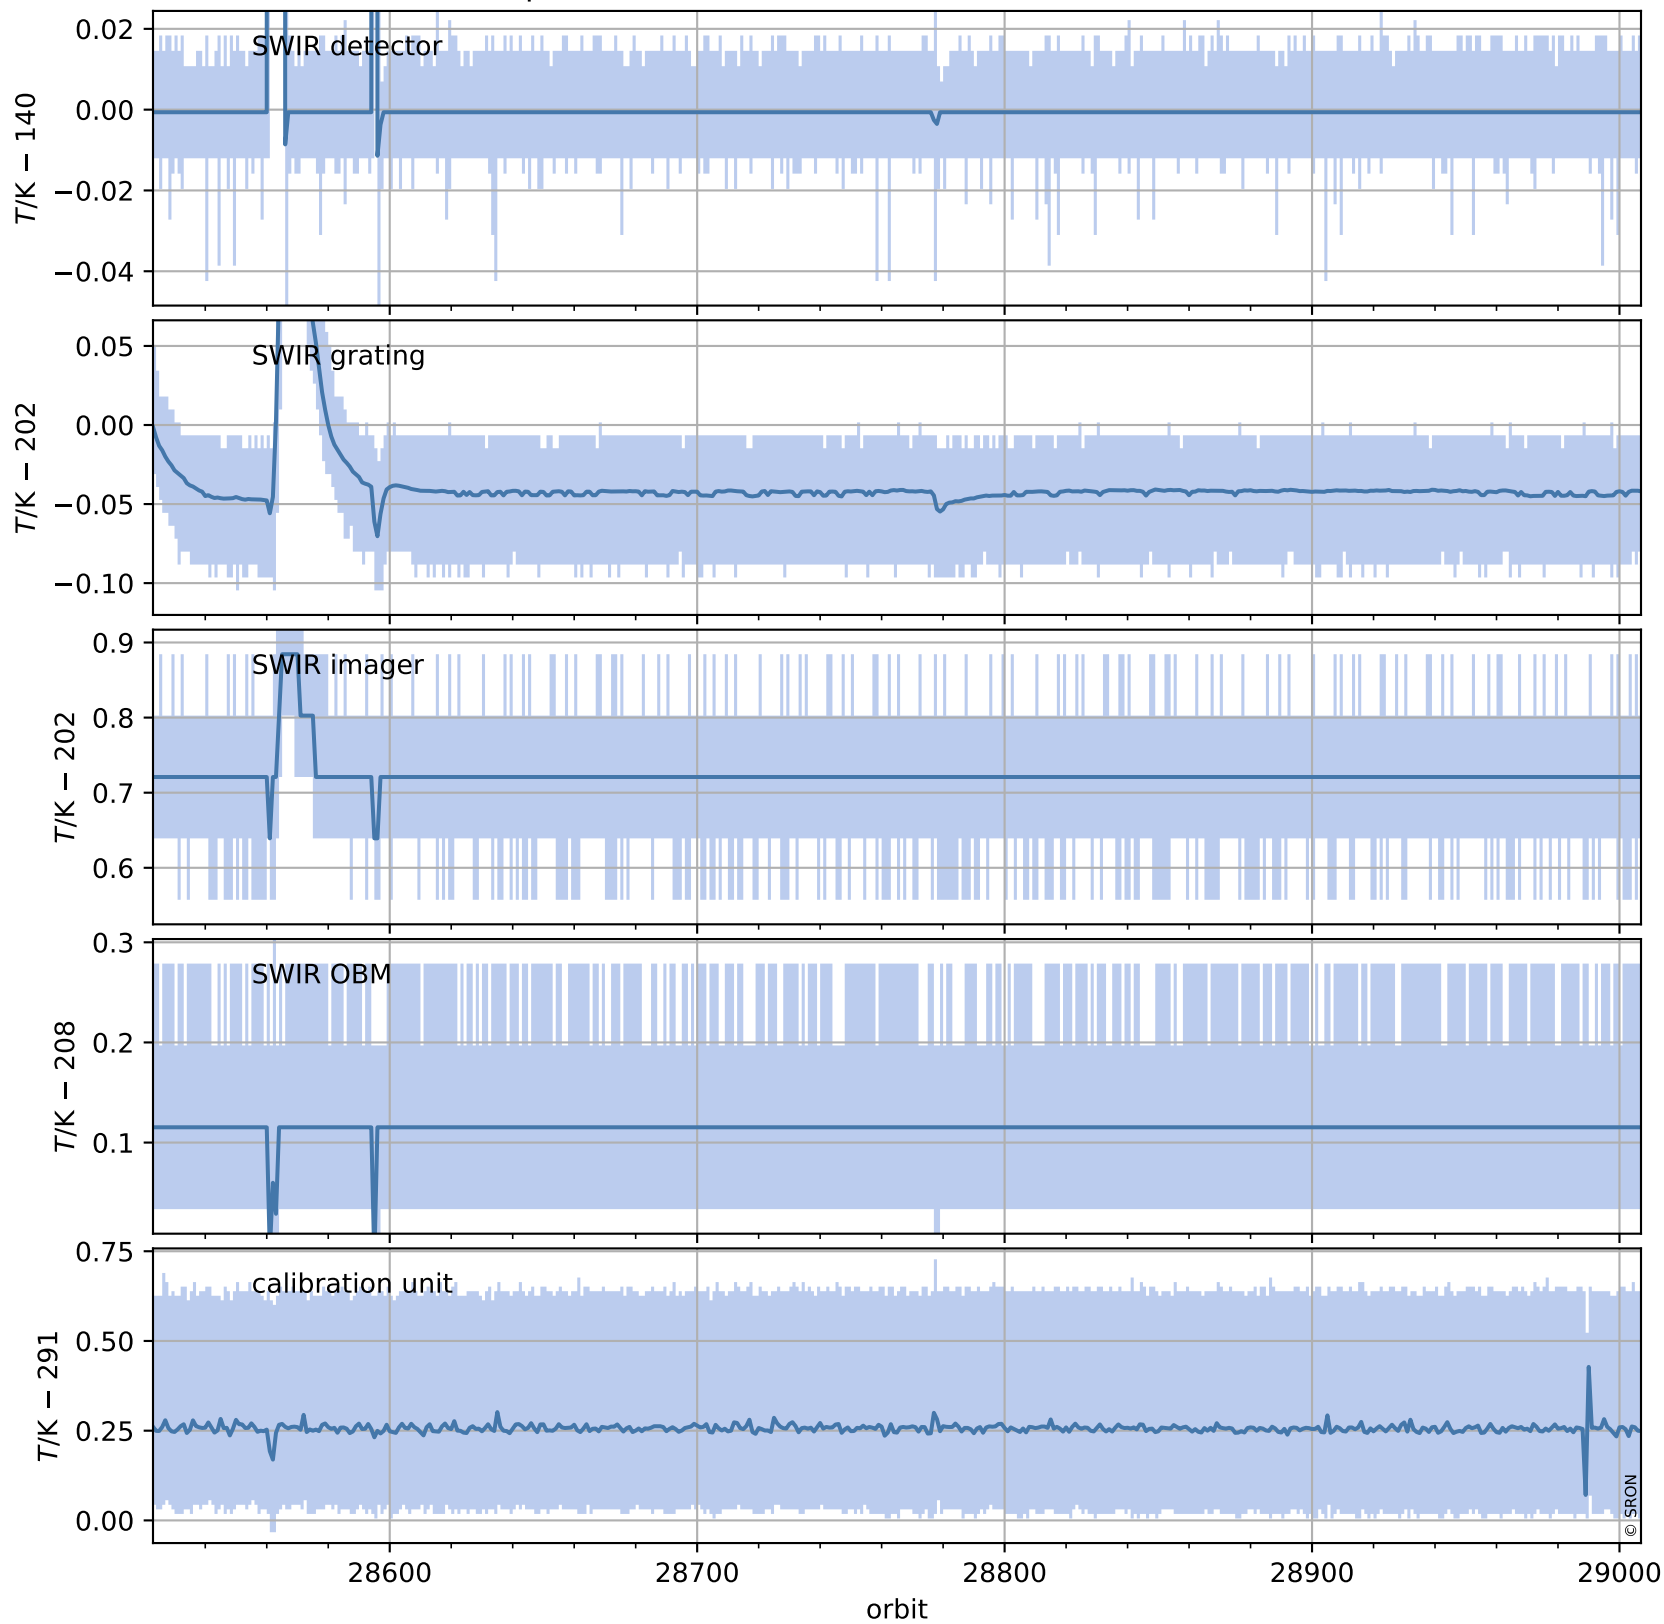

# Tropomi SWIR housekeeping data

orbits : [28994, 29007]  
coverage : 2023-05-19 / 2023-05-20  
created : 2023-08-21T09:41:15

## Temperature of sensors relevant for SWIR (one day)

# Tropomi SWIR housekeeping data

orbits : [28523, 29007]  
coverage : 2023-04-15 / 2023-05-20  
created : 2023-08-21T09:41:15

## Temperature of sensors relevant for SWIR (last month)