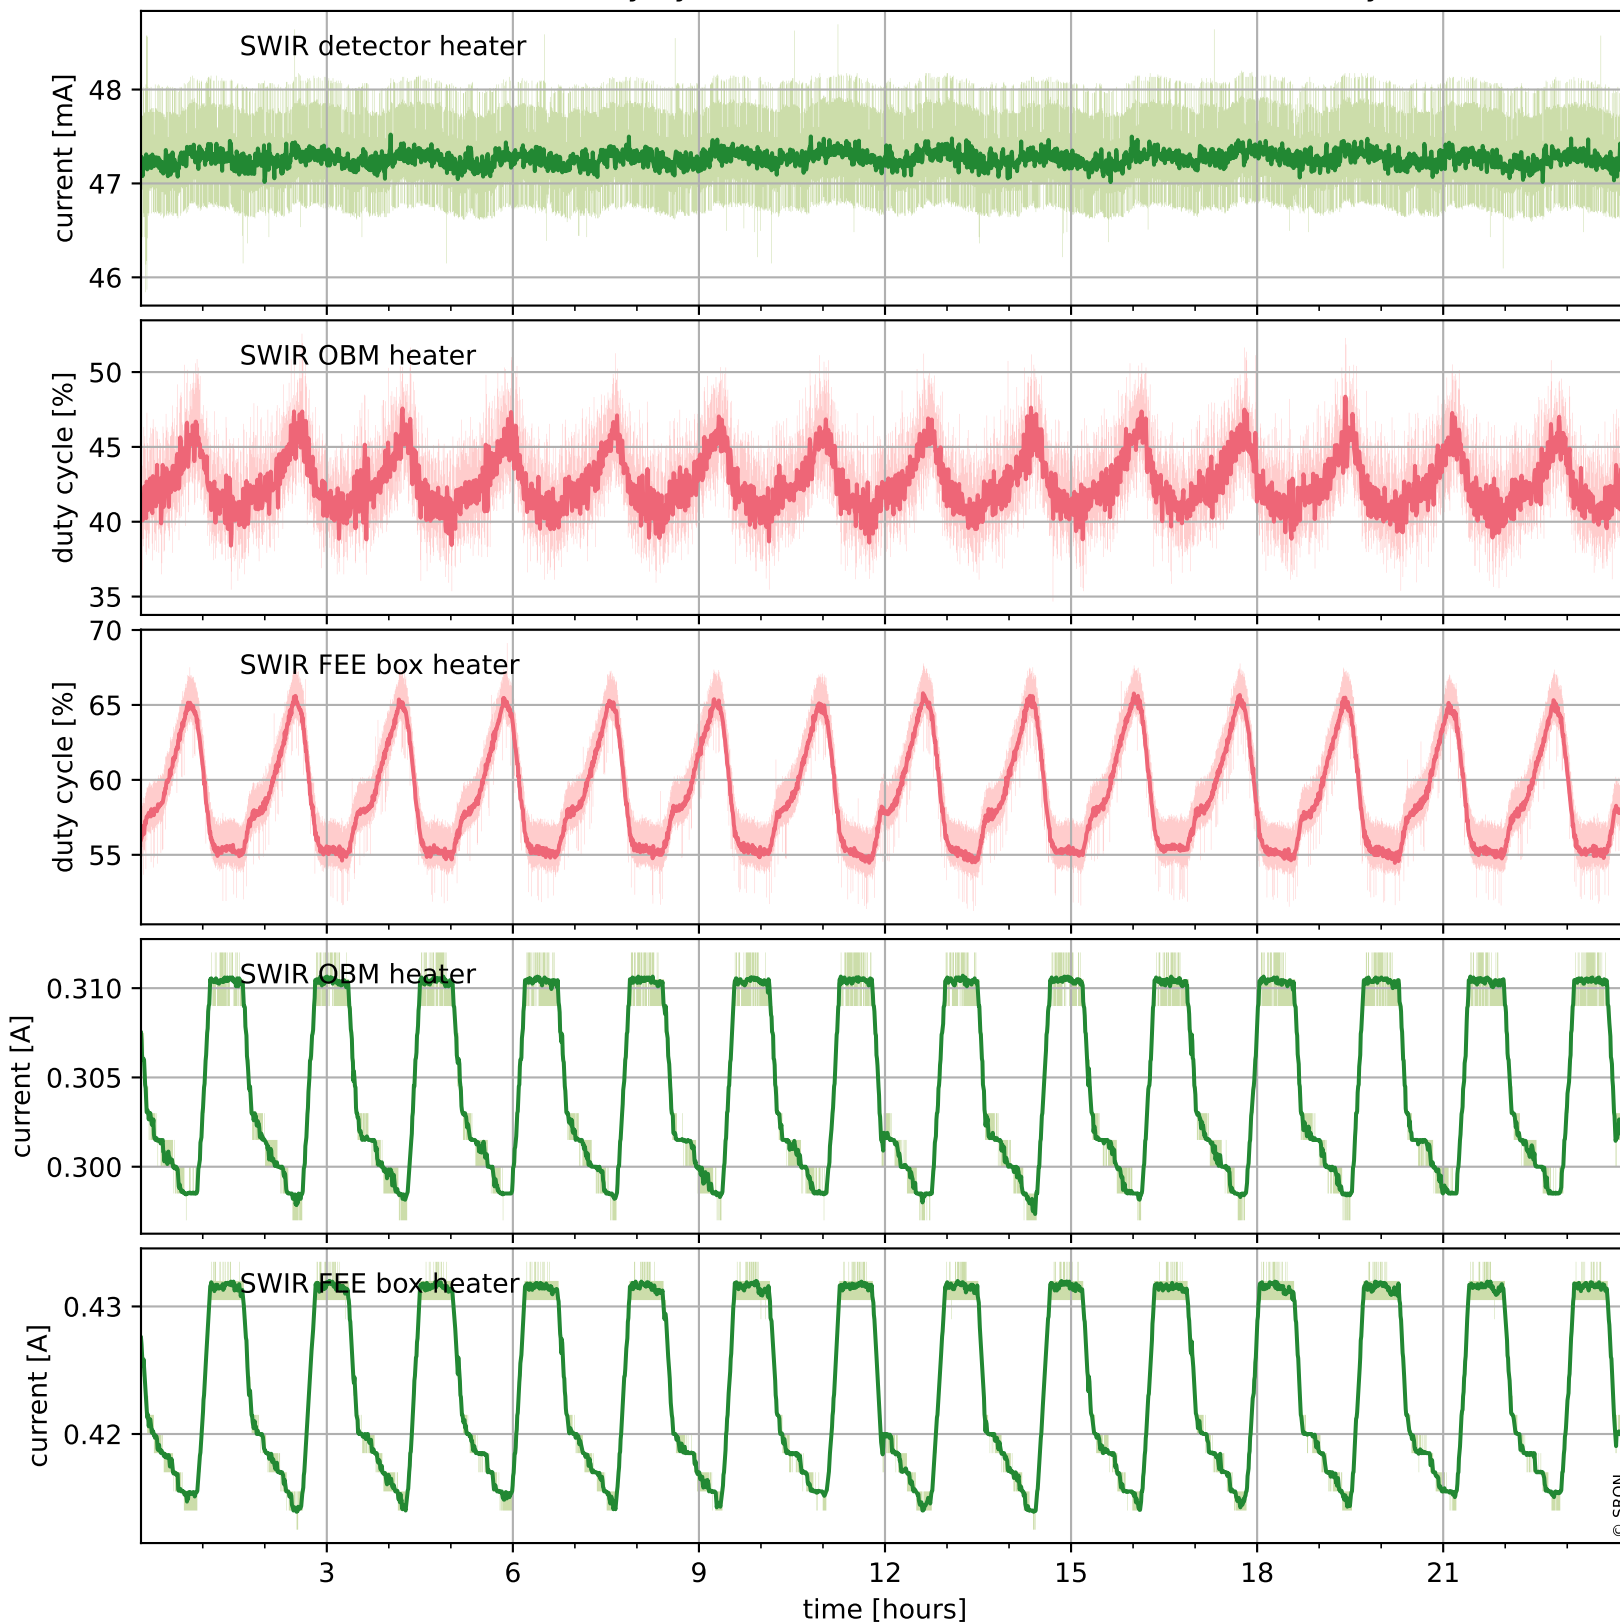

Tropomi SWIR housekeeping data

orbits : [28994, 29007]
coverage : 2023-05-19 / 2023-05-20
created : 2023-08-21T09:41:15

Current and duty cycle of 3 heaters relevant for SWIR (one day)