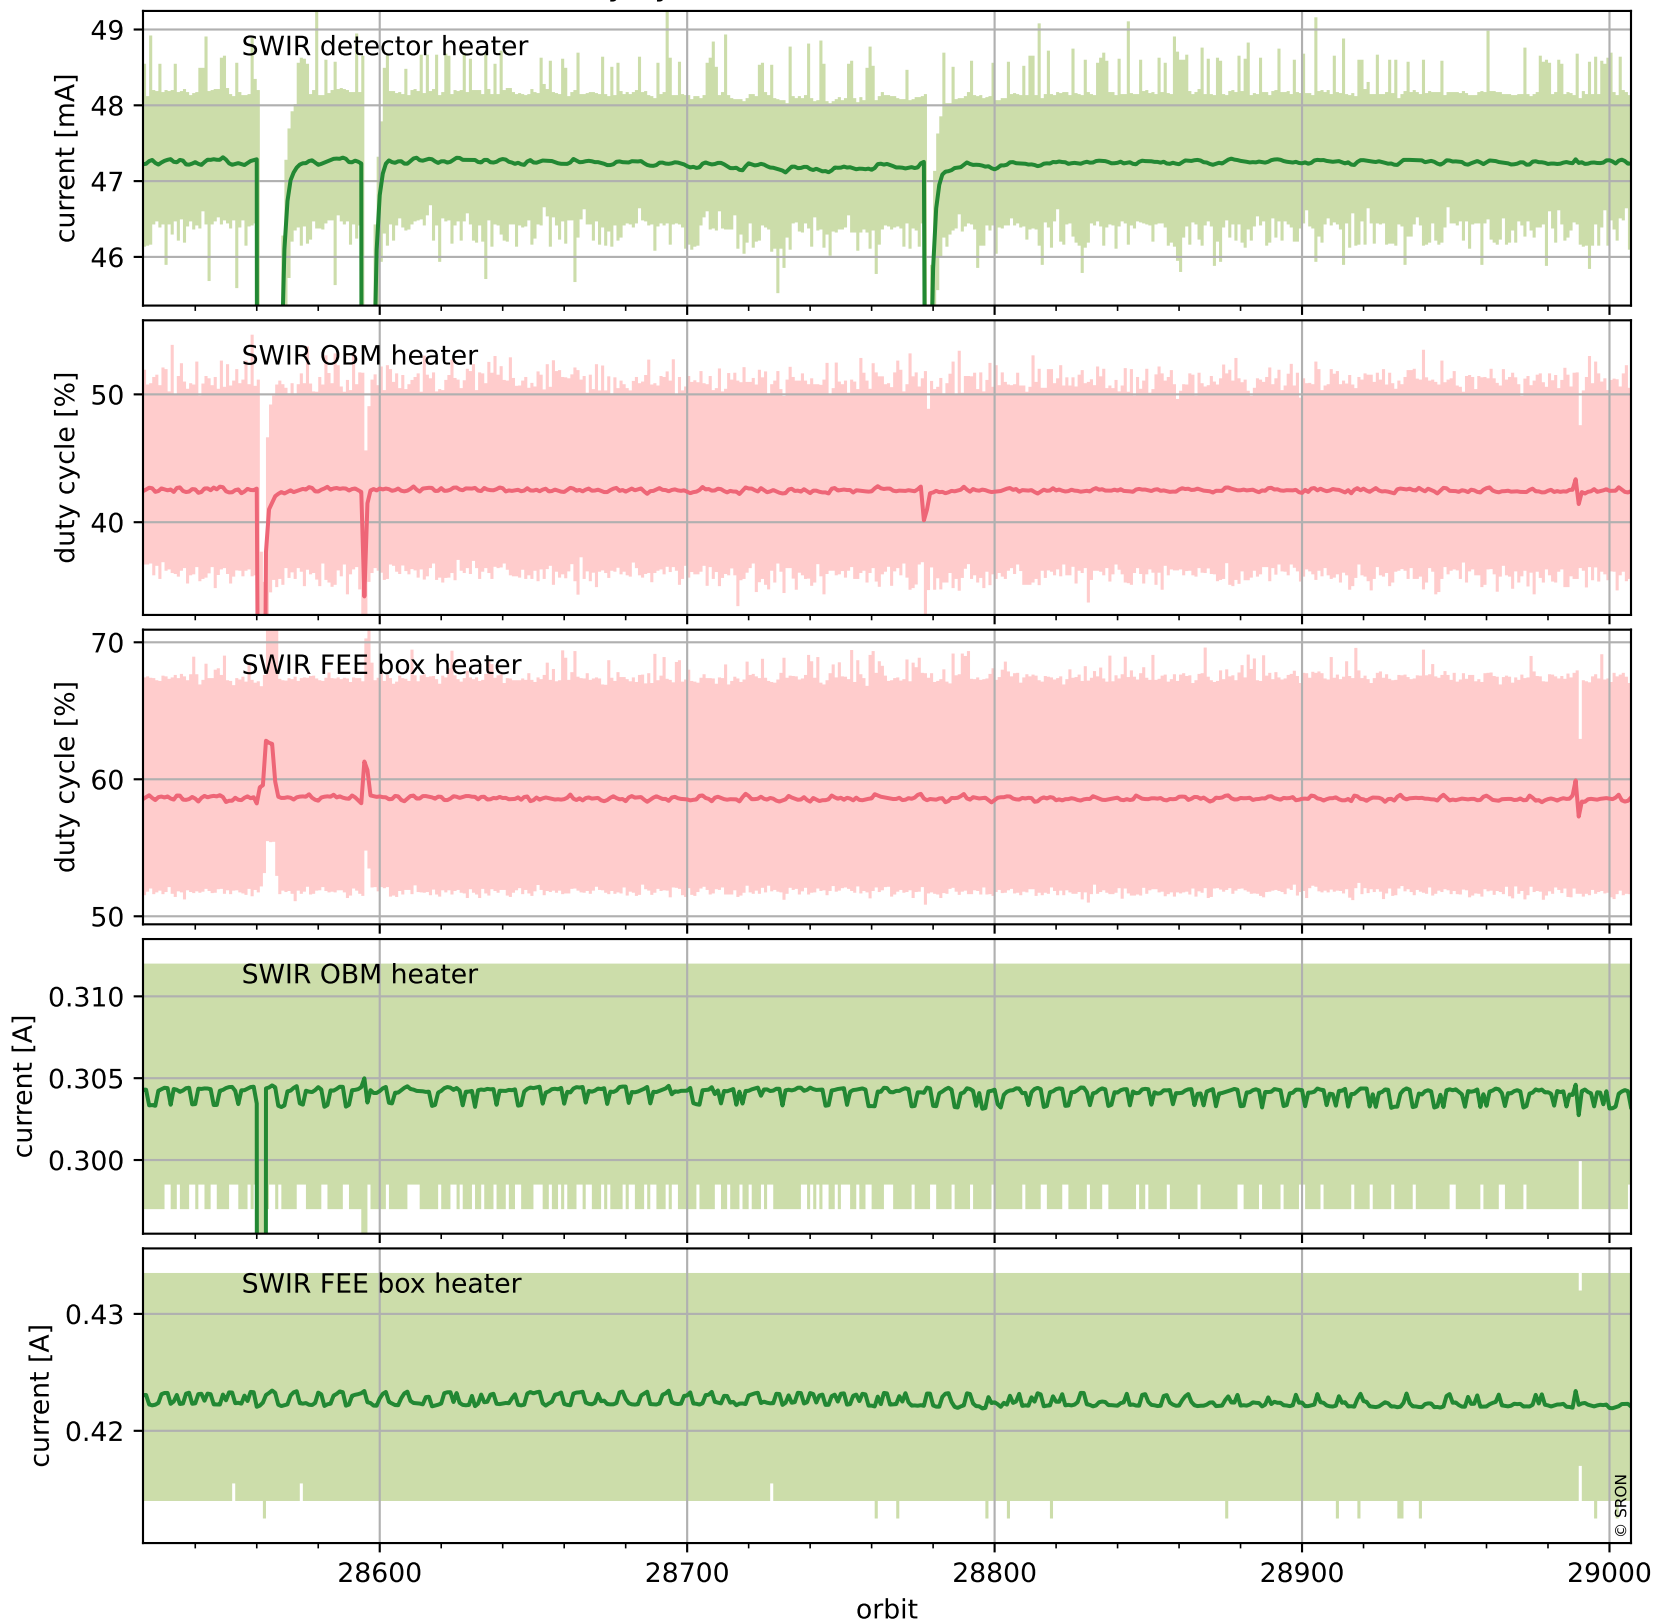

Tropomi SWIR housekeeping data

orbits : [28523, 29007]
coverage : 2023-04-15 / 2023-05-20
created : 2023-08-21T09:41:16

Current and duty cycle of 3 heaters relevant for SWIR (last month)