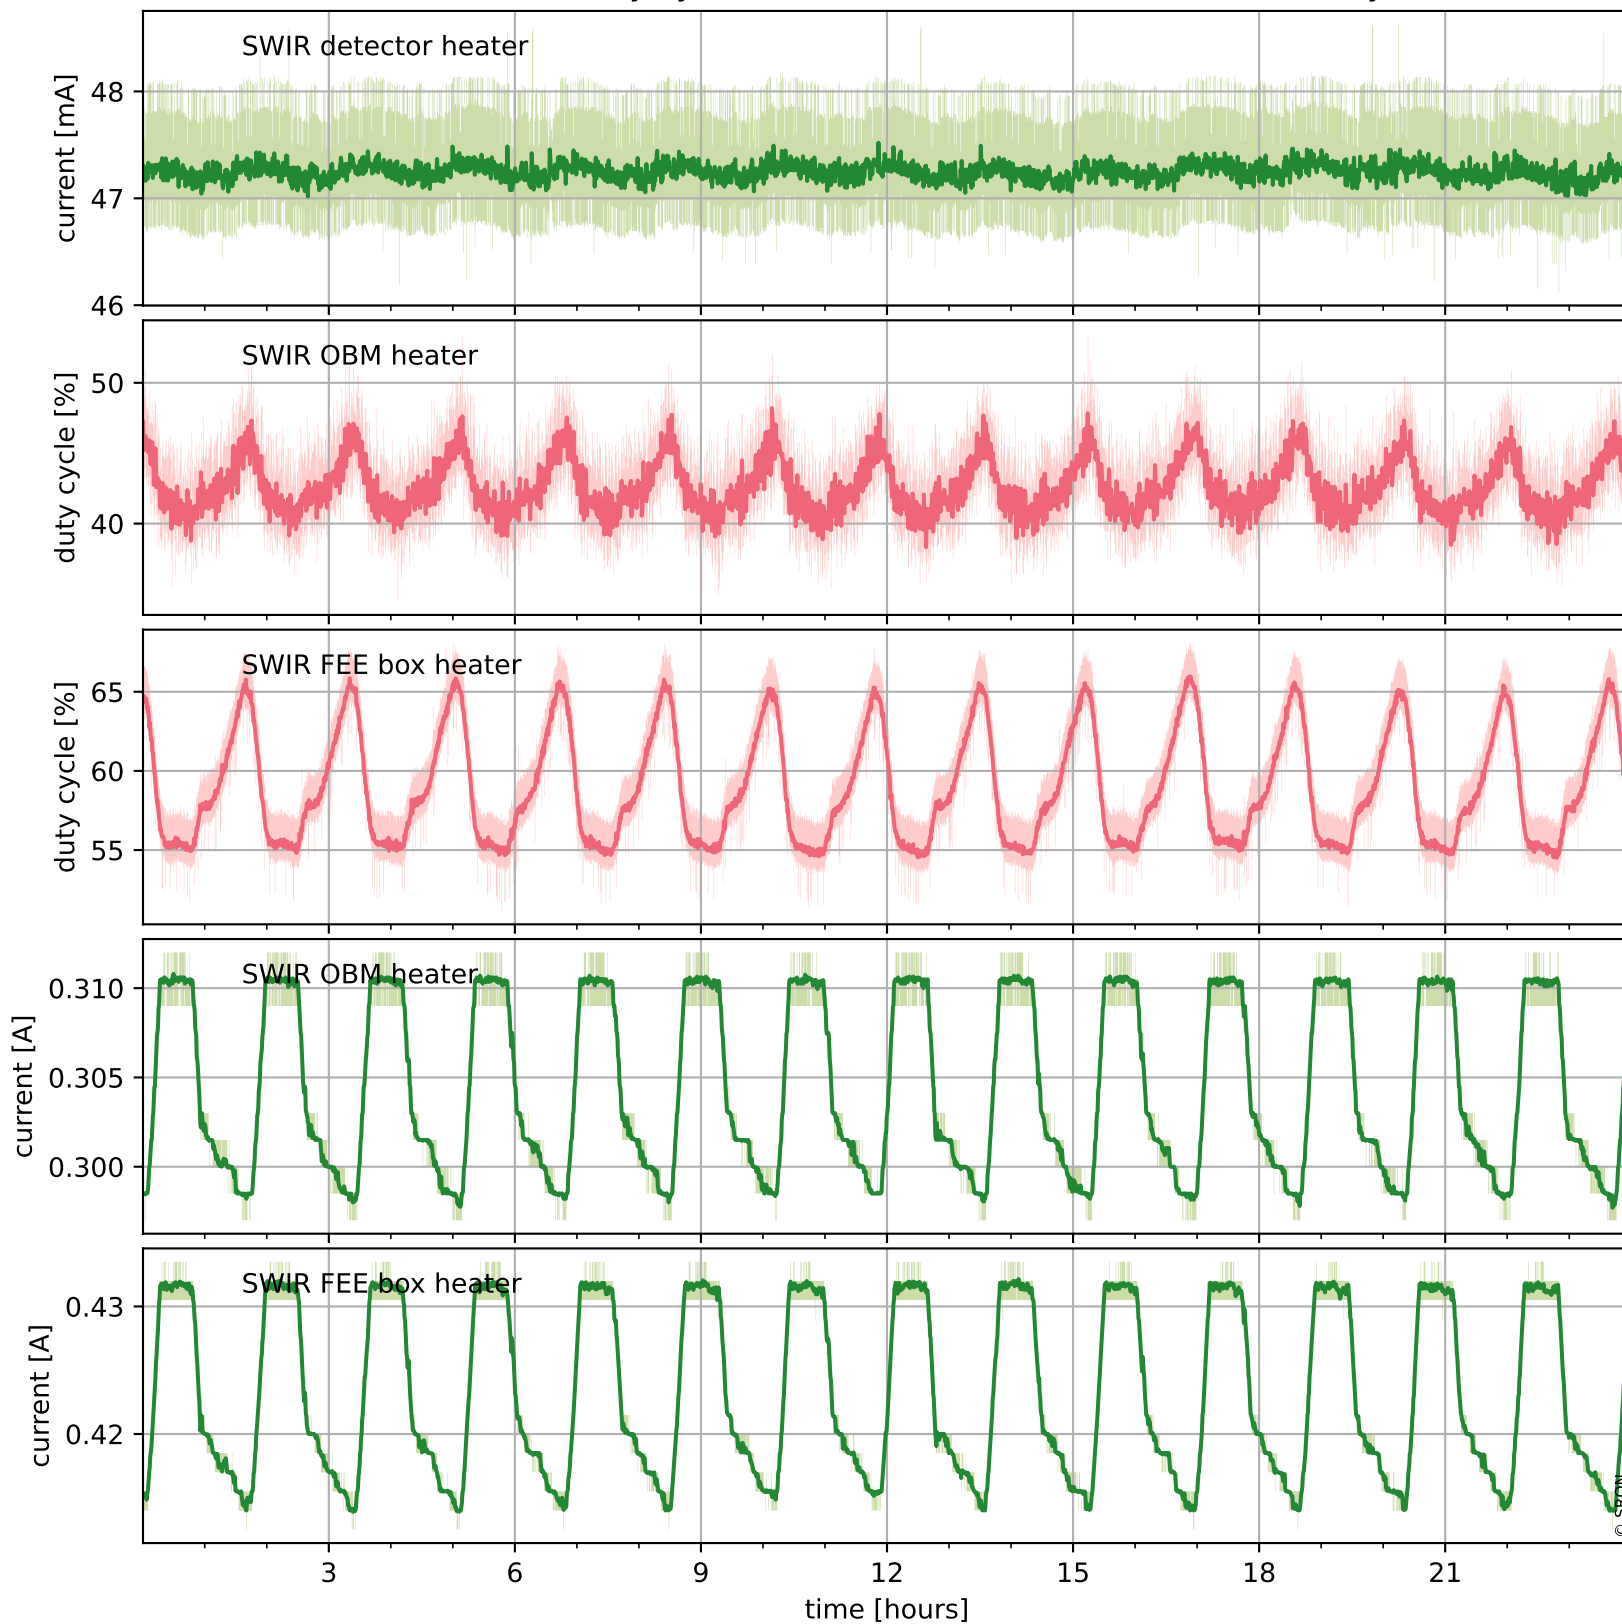

Tropomi SWIR housekeeping data

orbits : [29108, 29121]
coverage : 2023-05-27 / 2023-05-28
created : 2023-08-21T09:41:34

Current and duty cycle of 3 heaters relevant for SWIR (one day)