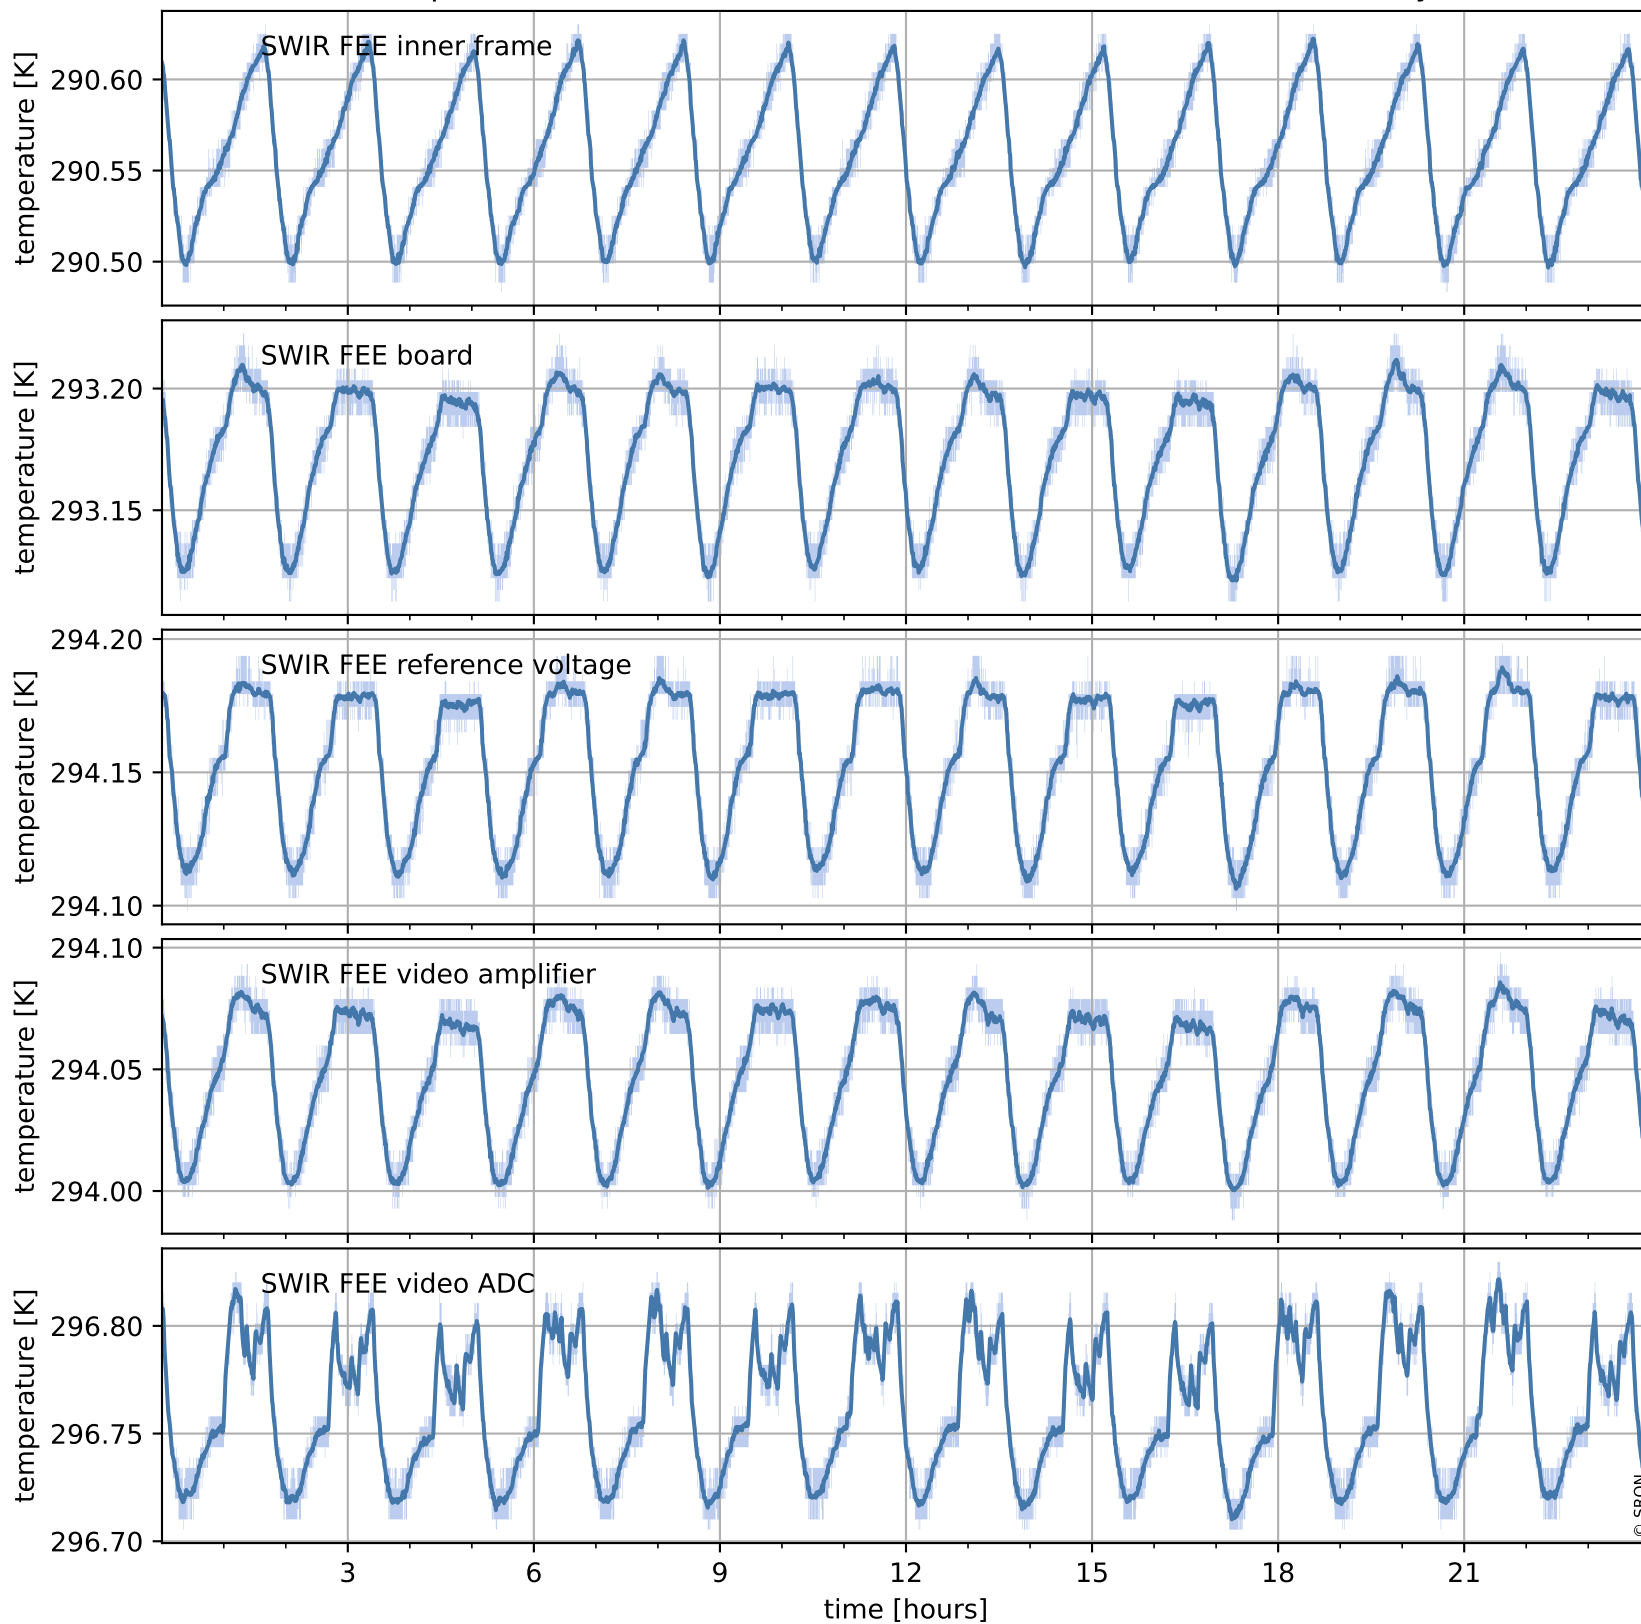

Tropomi SWIR housekeeping data

orbits : [29108, 29121]
coverage : 2023-05-27 / 2023-05-28
created : 2023-08-21T09:41:35

Temperature of sensors at the SWIR front-end electronics (one day)