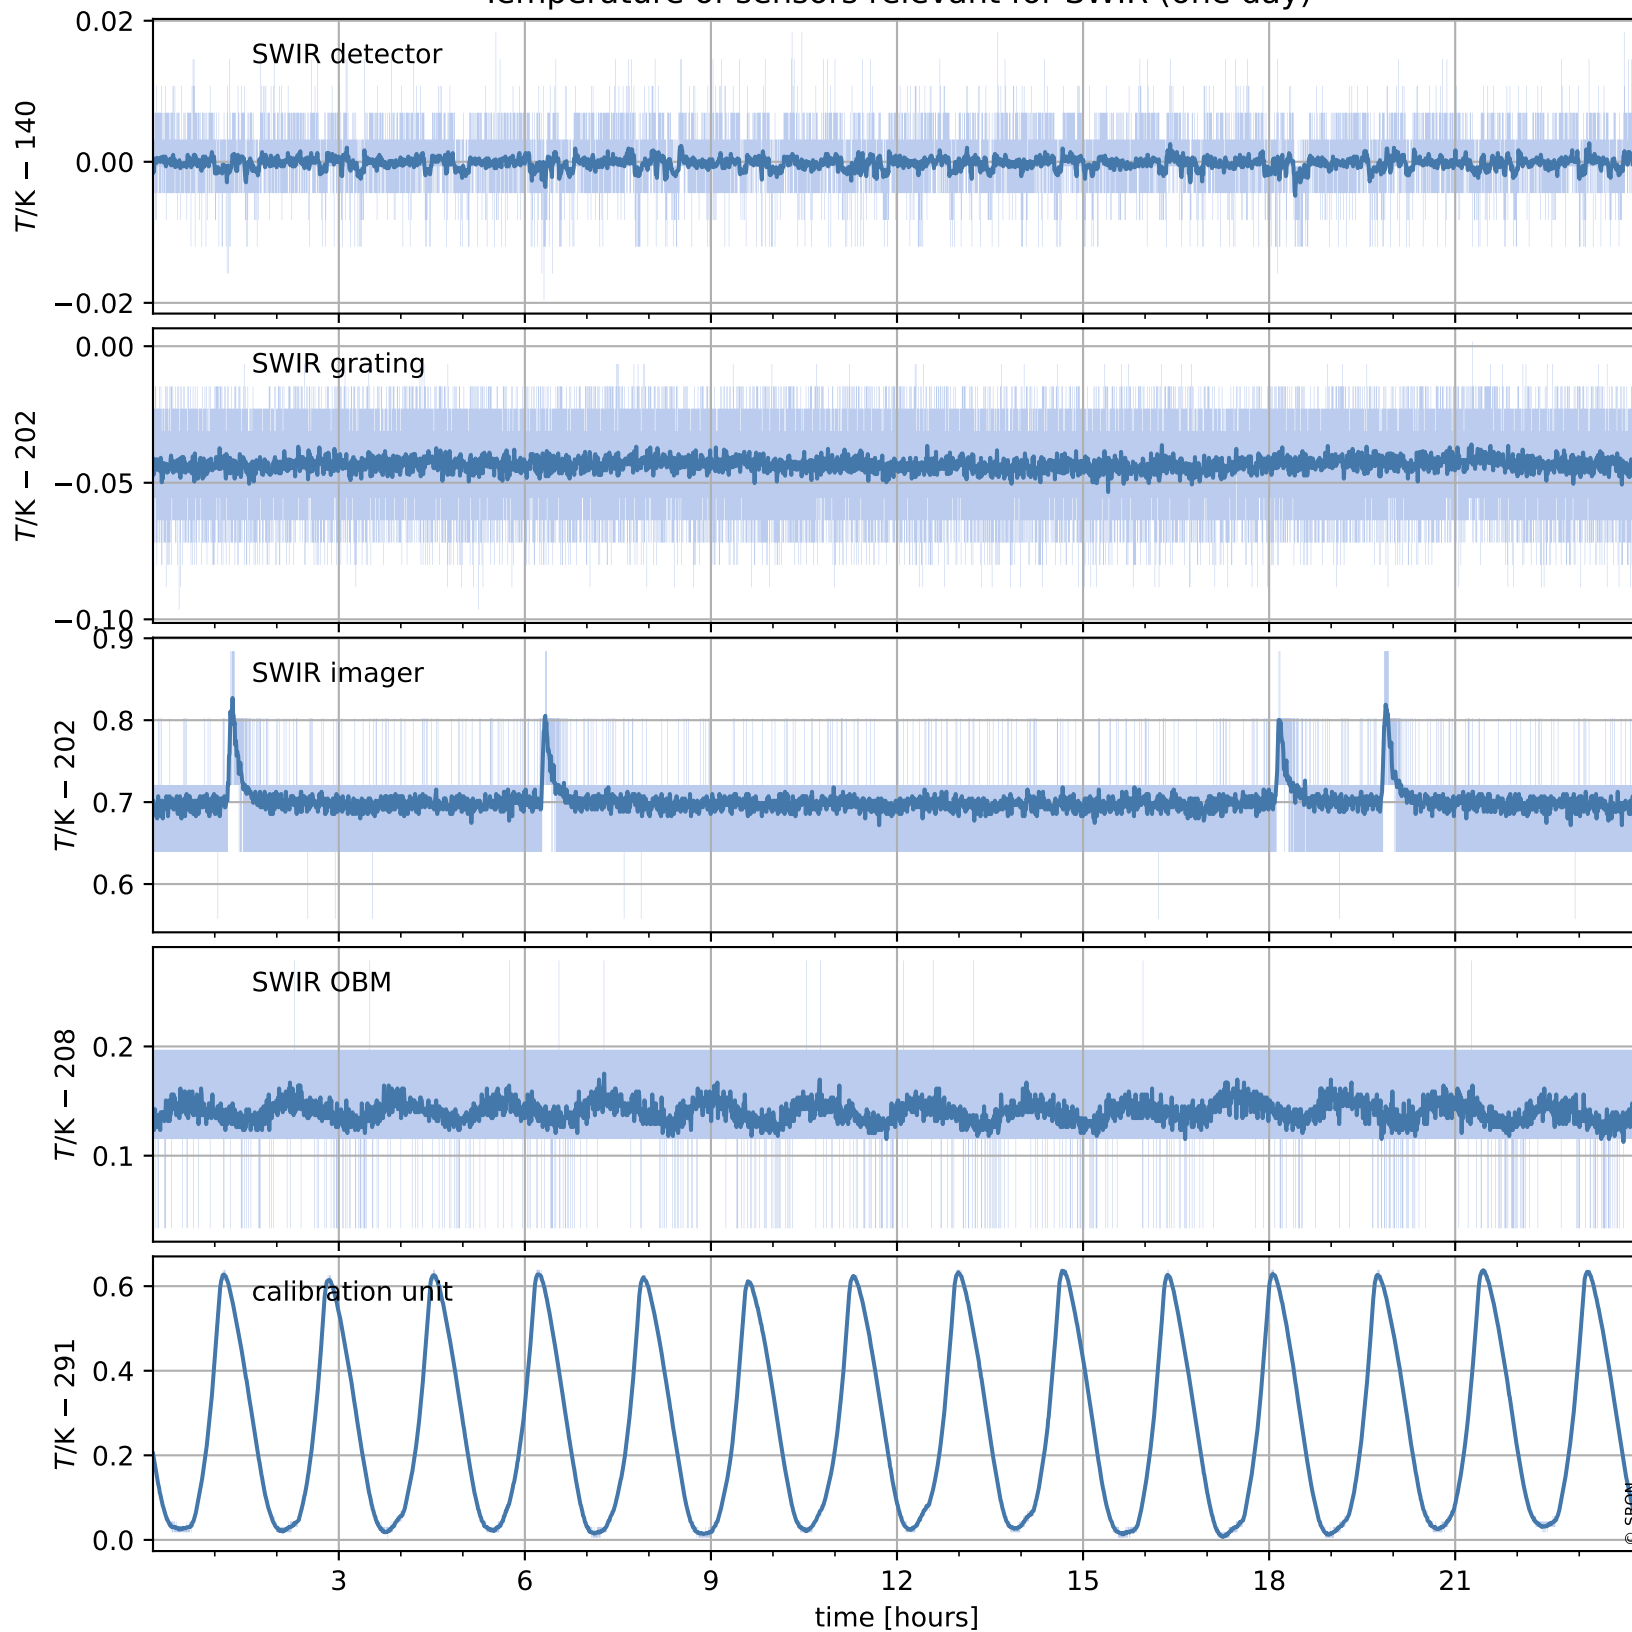

# Tropomi SWIR housekeeping data

orbits : [29108, 29121]  
coverage : 2023-05-27 / 2023-05-28  
created : 2023-08-21T09:41:33

## Temperature of sensors relevant for SWIR (one day)

## Temperature of sensors relevant for SWIR (last month)