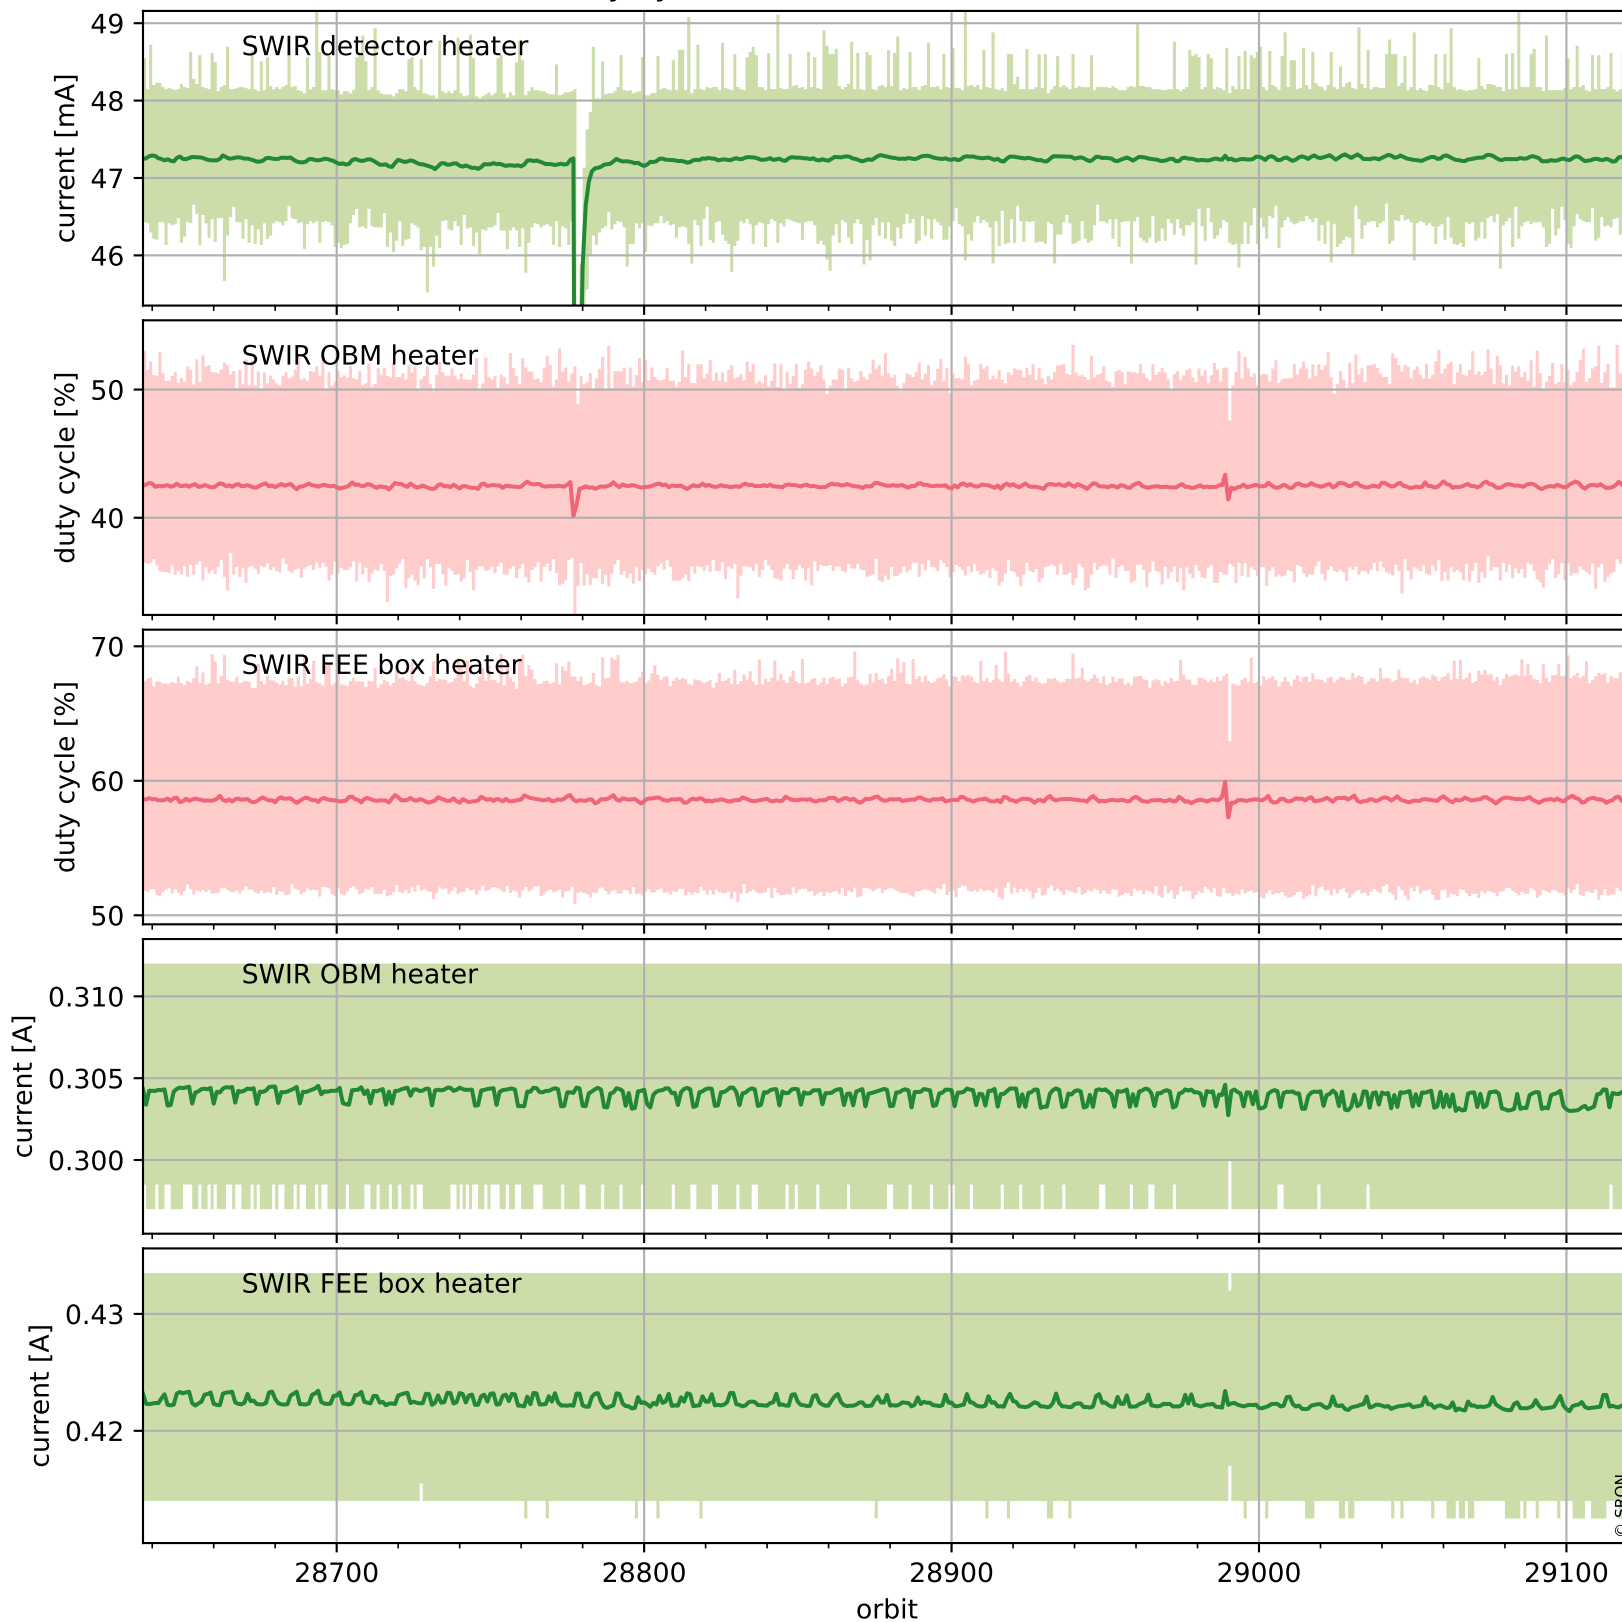

Tropomi SWIR housekeeping data

orbits : [28637, 29121]
coverage : 2023-04-23 / 2023-05-28
created : 2023-08-21T09:41:34

Current and duty cycle of 3 heaters relevant for SWIR (last month)