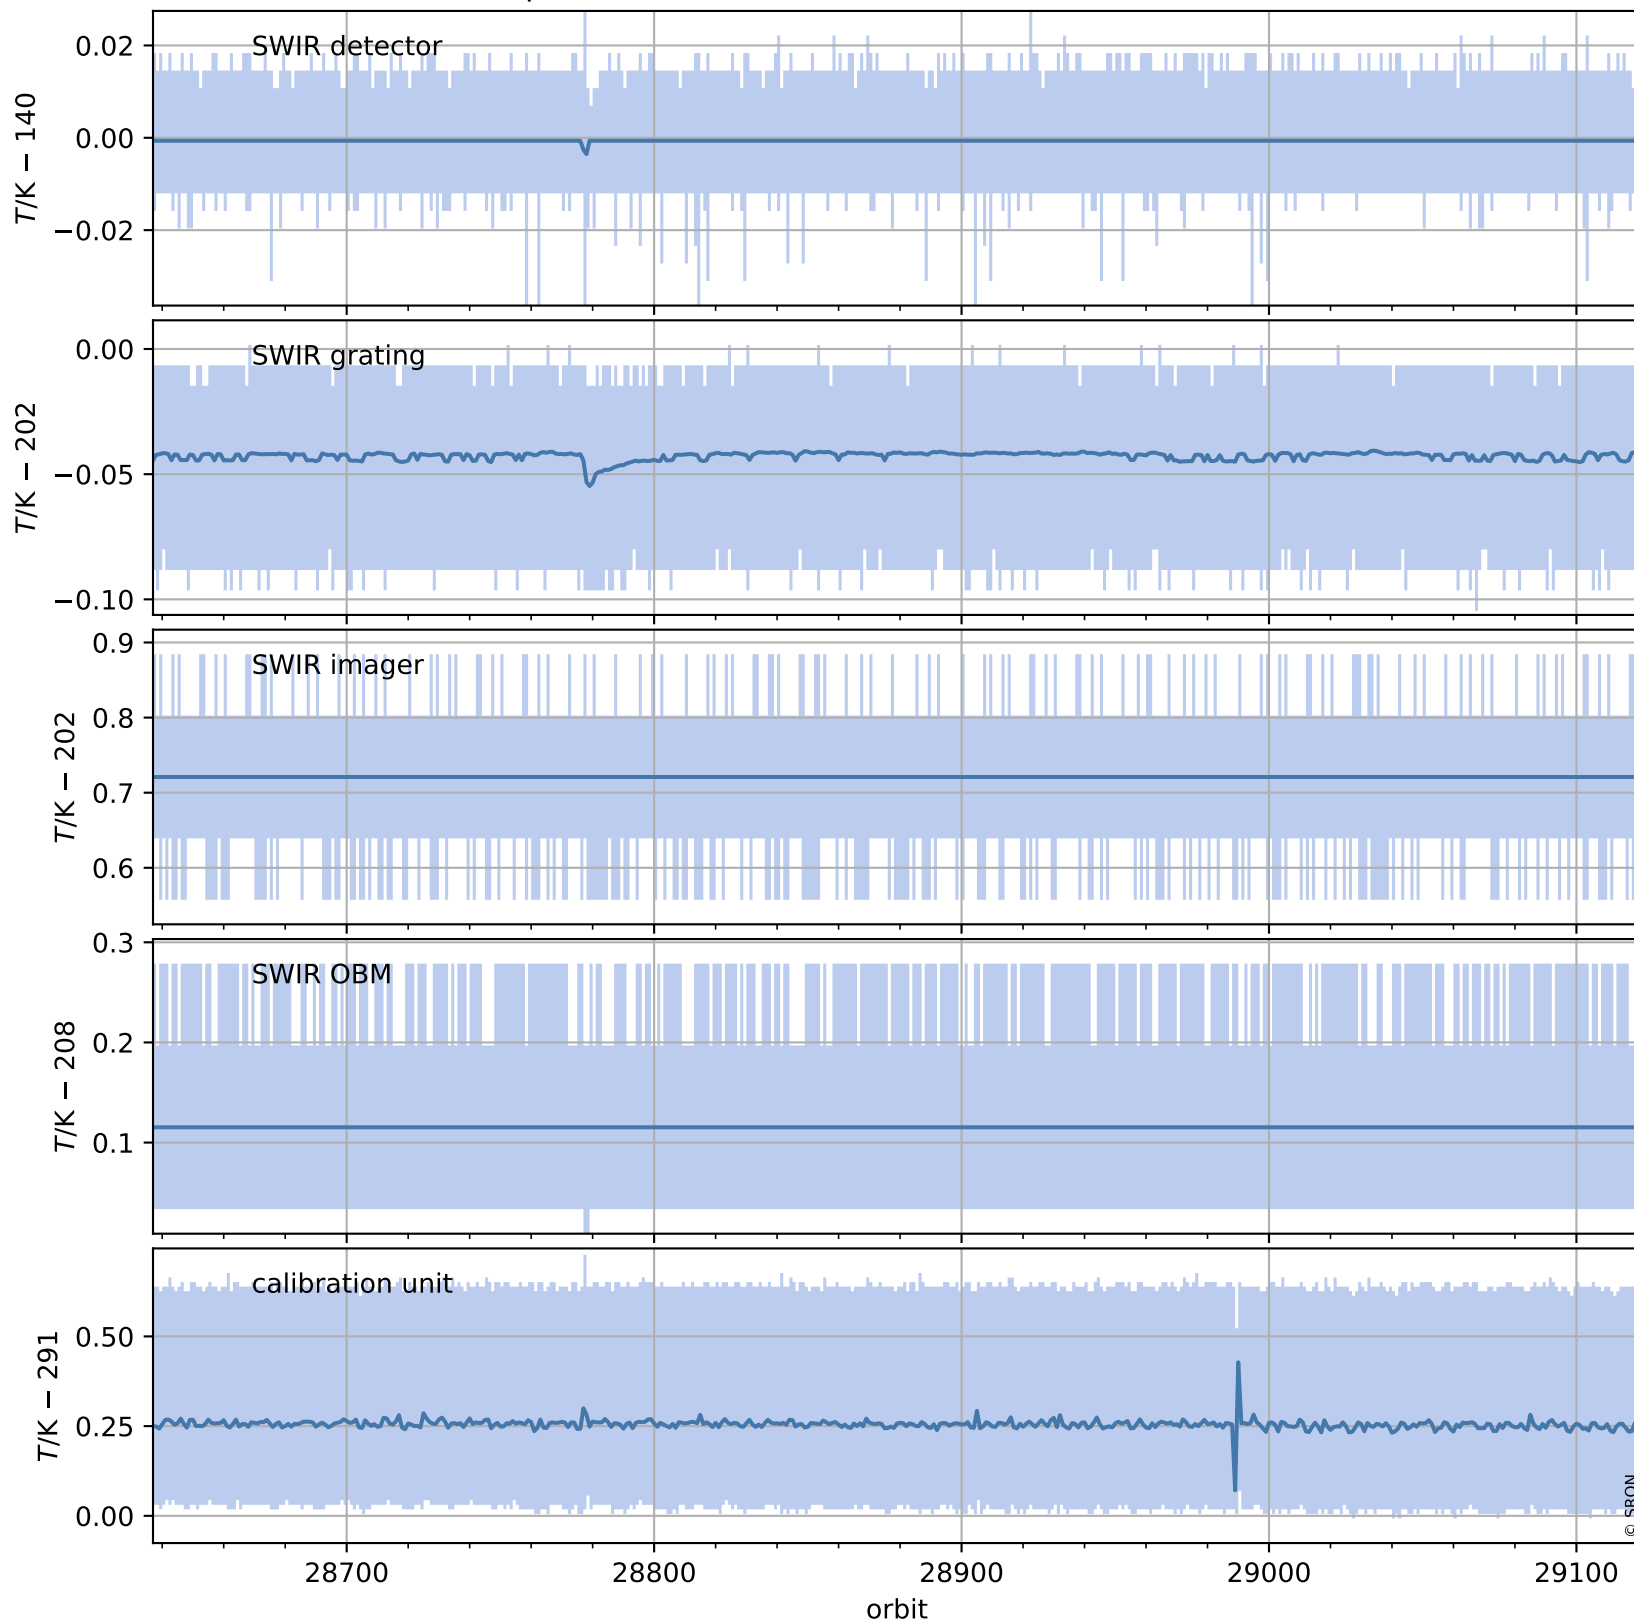

# Tropomi SWIR housekeeping data

orbits : [29108, 29121]  
coverage : 2023-05-27 / 2023-05-28  
created : 2023-08-21T09:41:33

## Temperature of sensors relevant for SWIR (one day)

# Tropomi SWIR housekeeping data

orbits : [28637, 29121]  
coverage : 2023-04-23 / 2023-05-28  
created : 2023-08-21T09:41:34

## Temperature of sensors relevant for SWIR (last month)