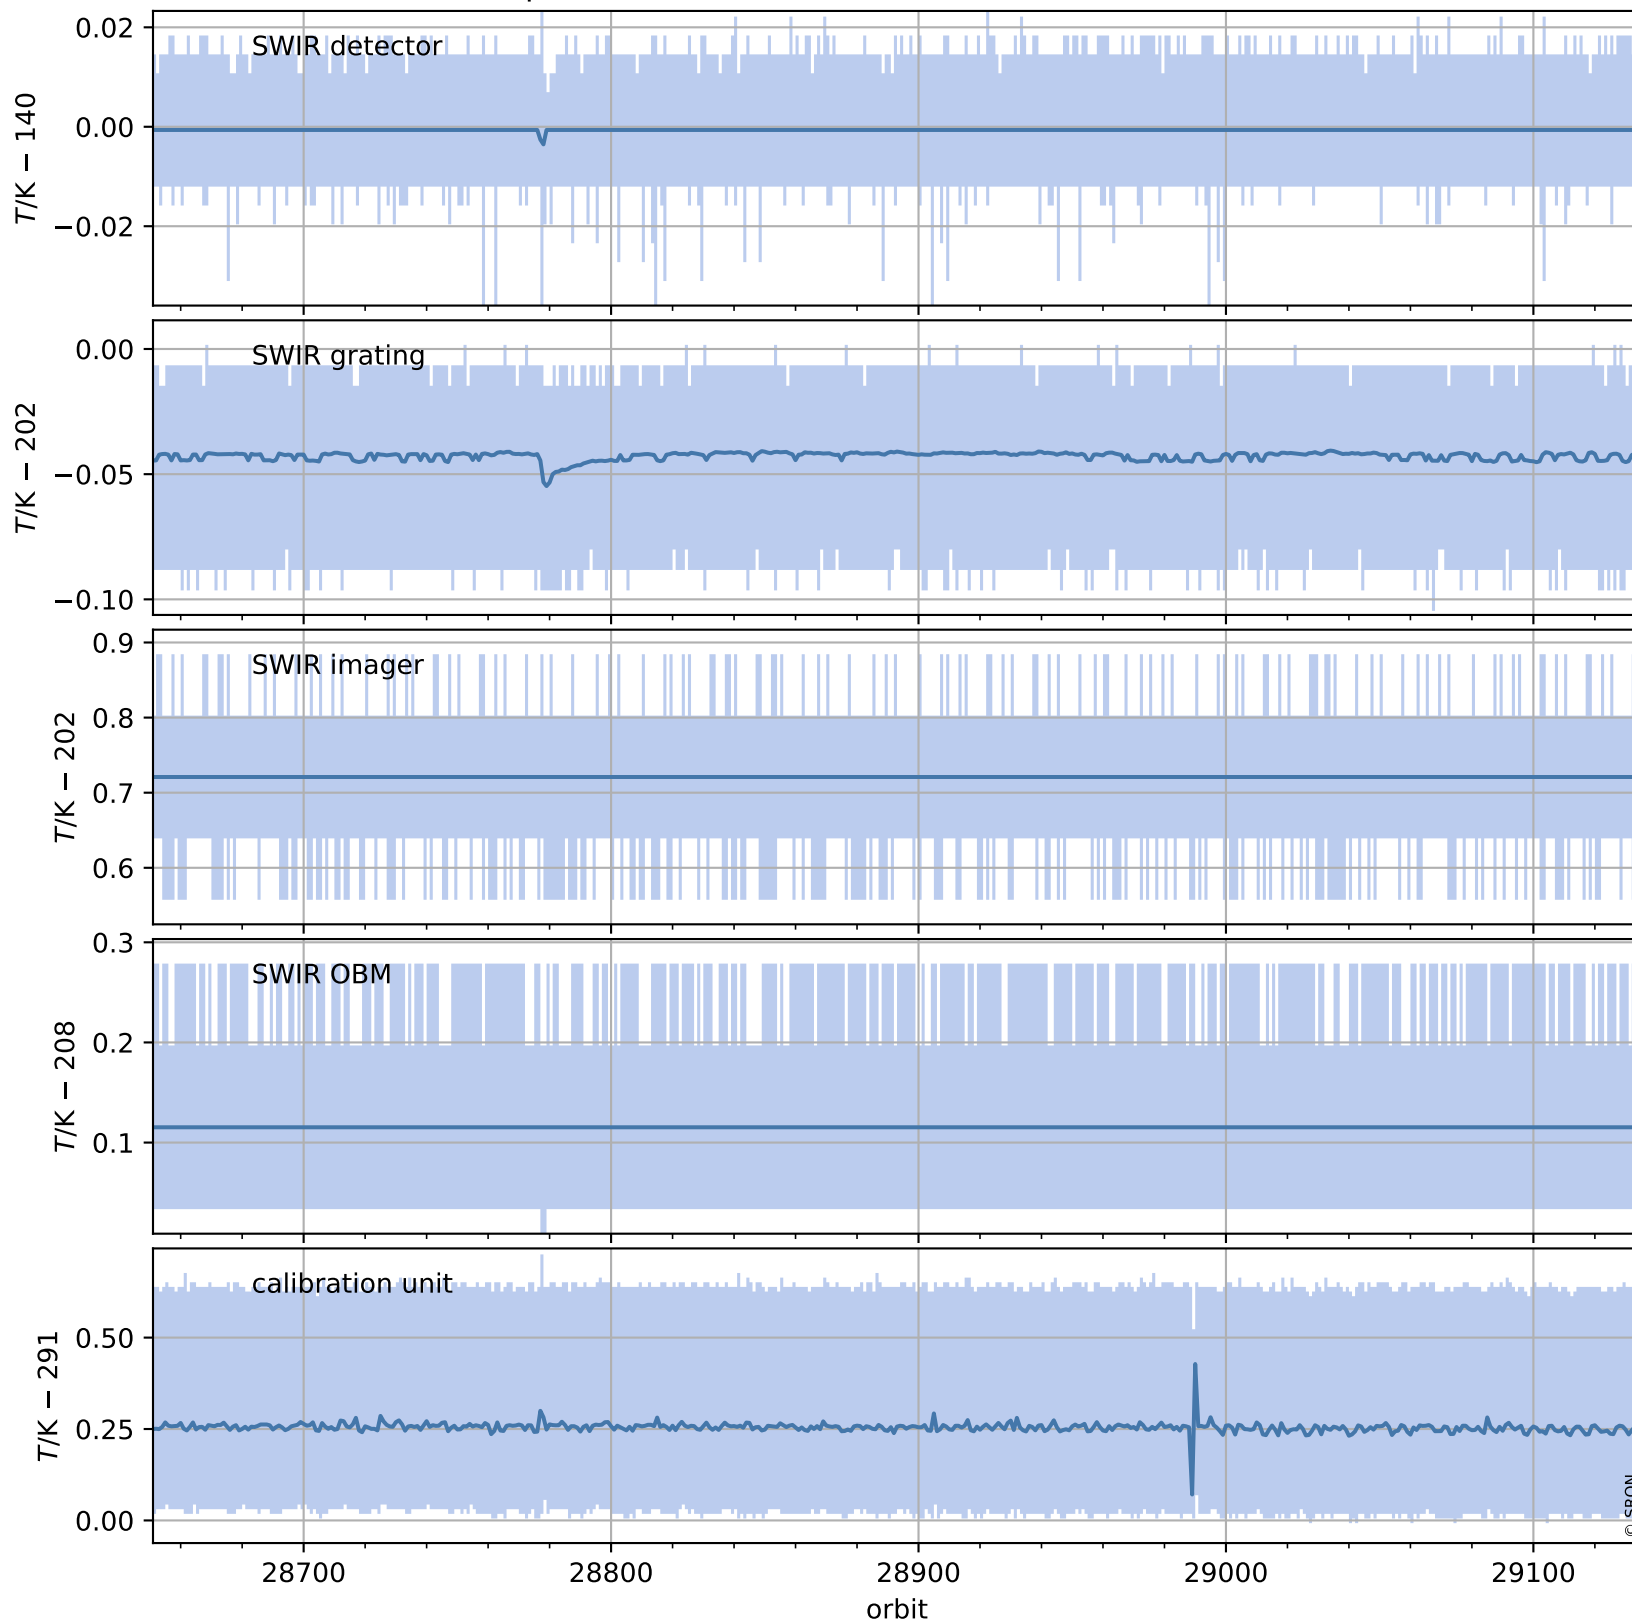

# Tropomi SWIR housekeeping data

orbits : [29122, 29135]  
coverage : 2023-05-28 / 2023-05-29  
created : 2023-08-21T09:41:36

## Temperature of sensors relevant for SWIR (one day)

# Tropomi SWIR housekeeping data

orbits : [28651, 29135]  
coverage : 2023-04-24 / 2023-05-29  
created : 2023-08-21T09:41:36

## Temperature of sensors relevant for SWIR (last month)