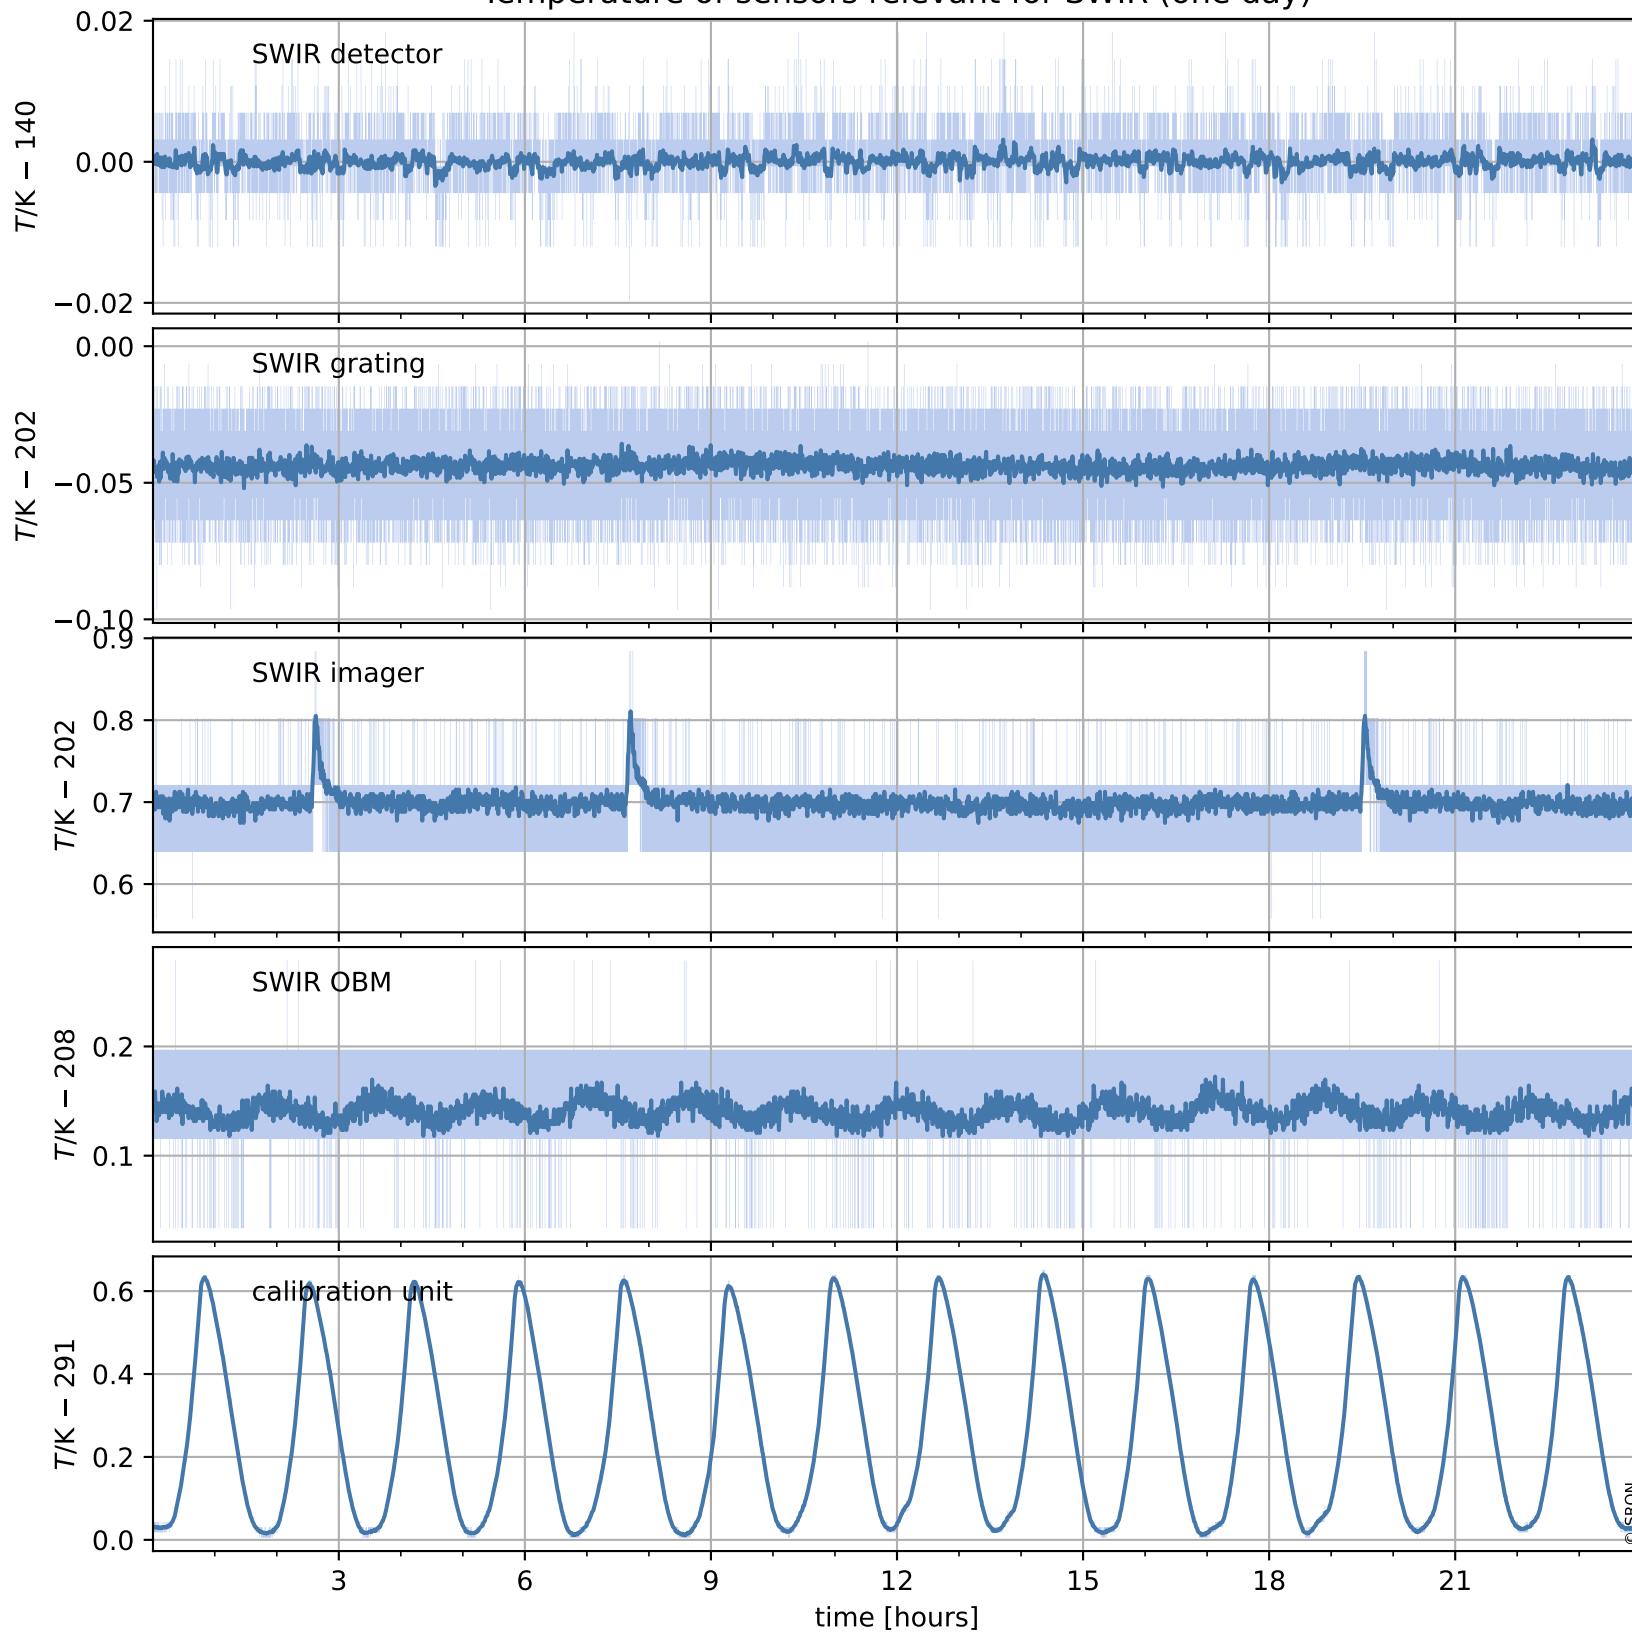

# Tropomi SWIR housekeeping data

orbits : [29122, 29135]  
coverage : 2023-05-28 / 2023-05-29  
created : 2023-08-21T09:41:36

## Temperature of sensors relevant for SWIR (one day)

## Temperature of sensors relevant for SWIR (last month)