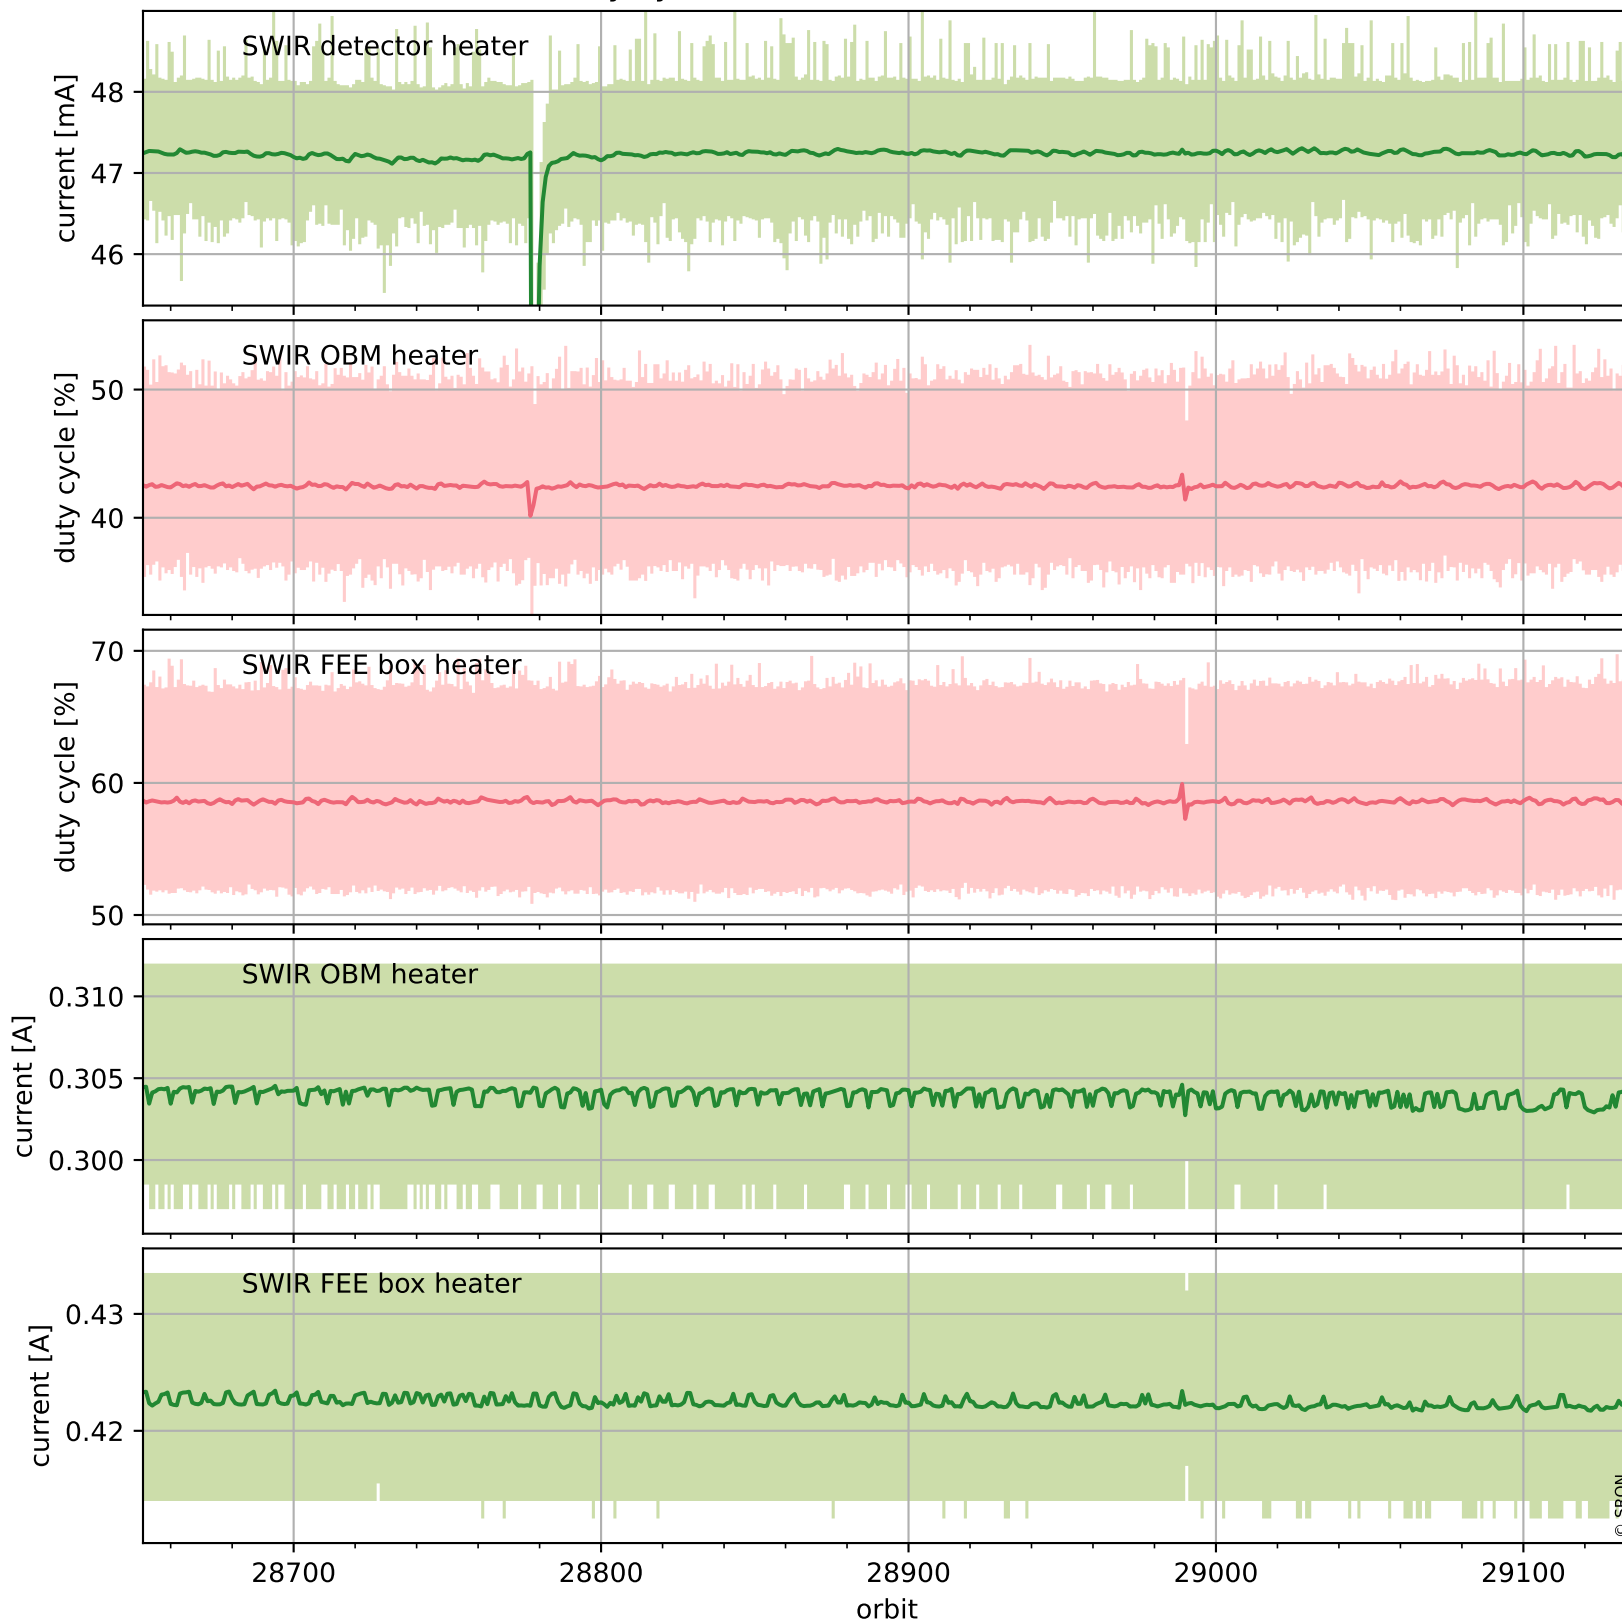

Tropomi SWIR housekeeping data

orbits : [28651, 29135]
coverage : 2023-04-24 / 2023-05-29
created : 2023-08-21T09:41:37

Current and duty cycle of 3 heaters relevant for SWIR (last month)