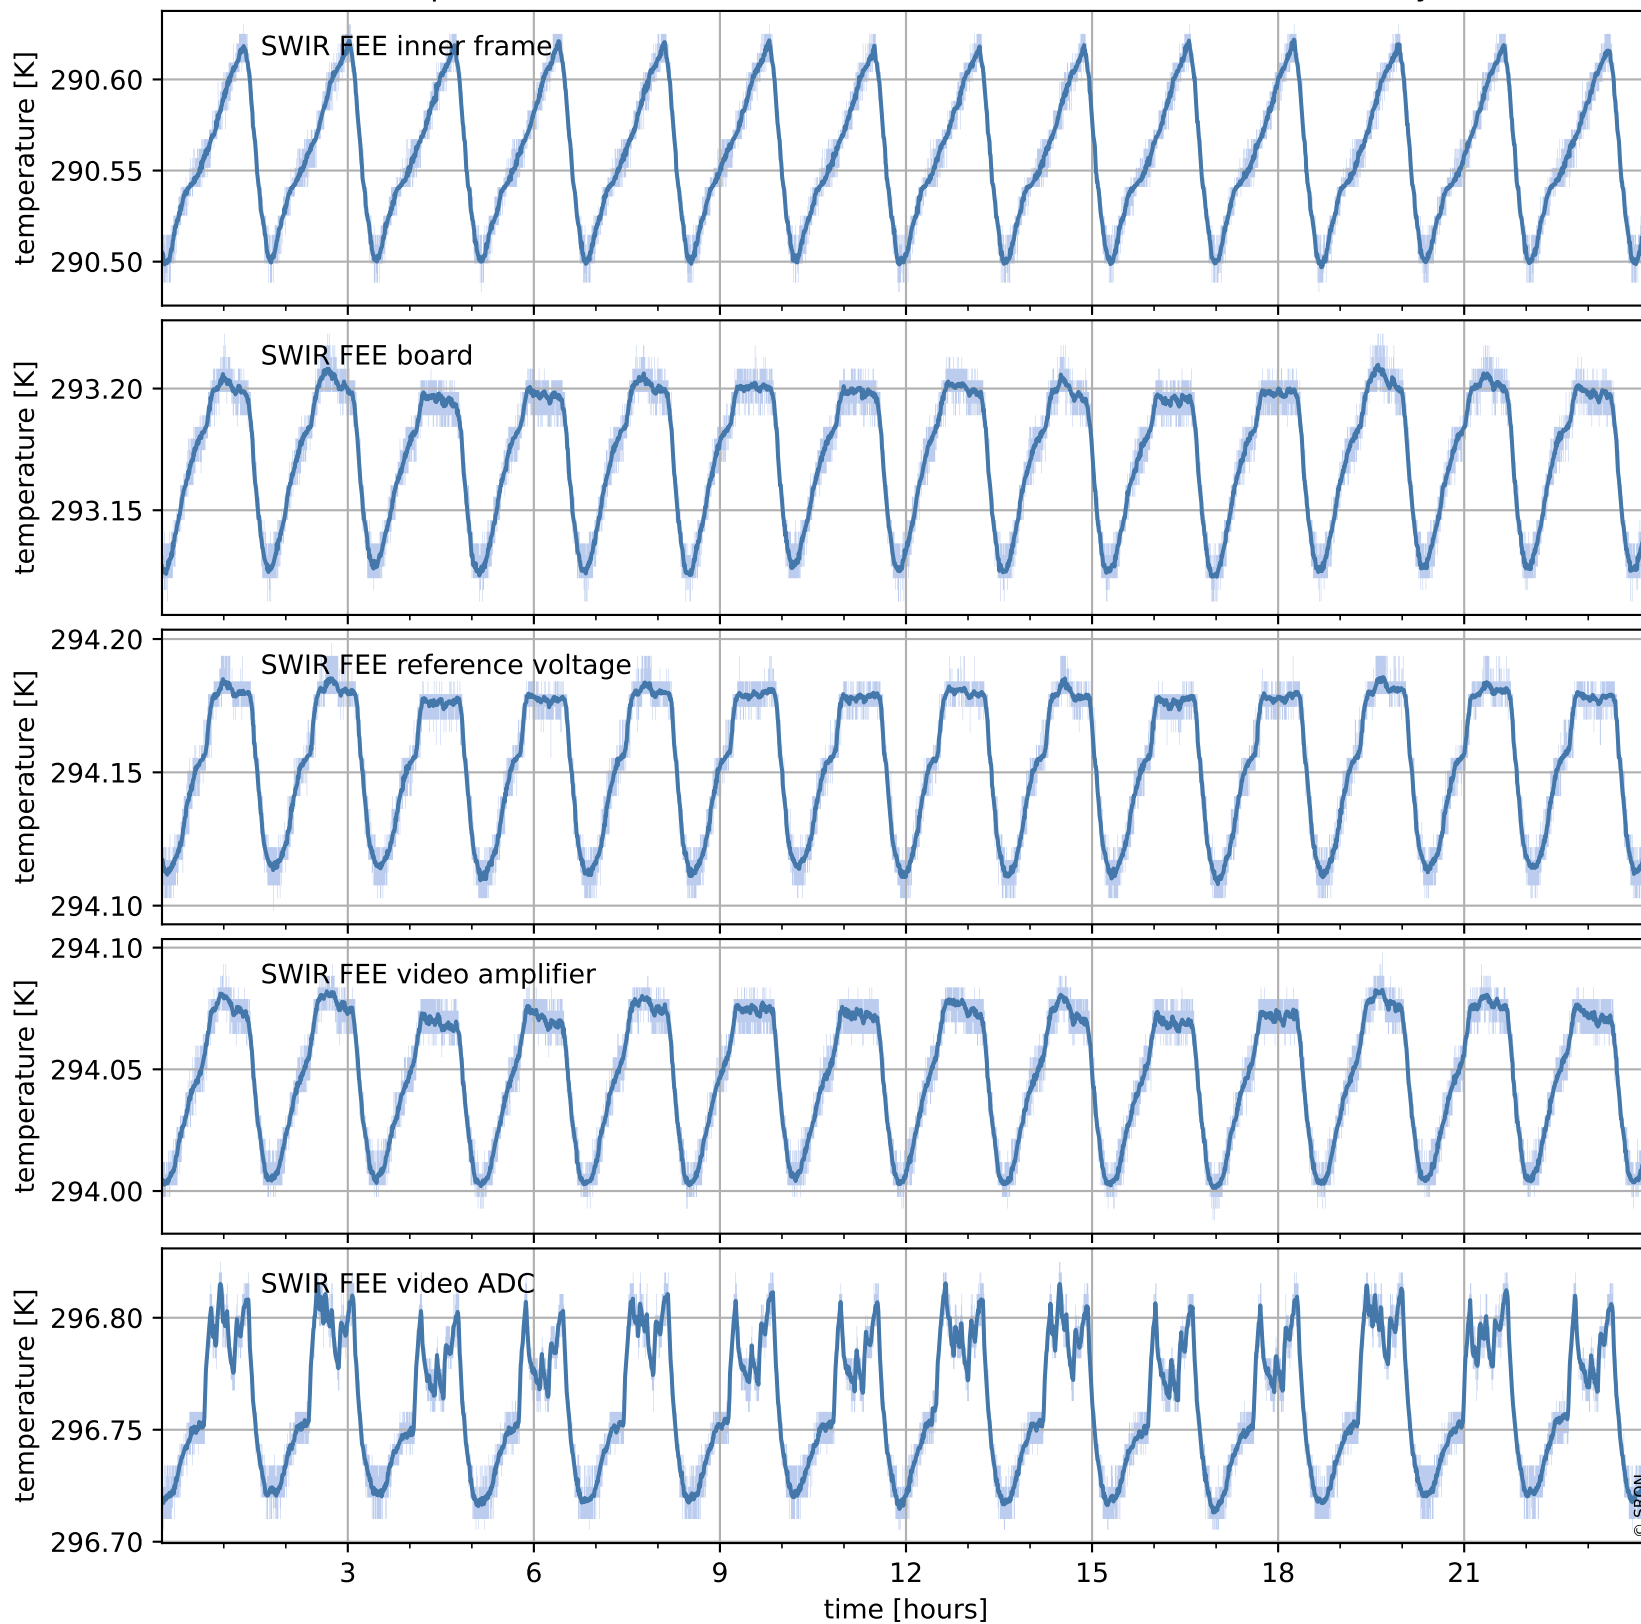

Tropomi SWIR housekeeping data

orbits : [29122, 29135]
coverage : 2023-05-28 / 2023-05-29
created : 2023-08-21T09:41:37

Temperature of sensors at the SWIR front-end electronics (one day)