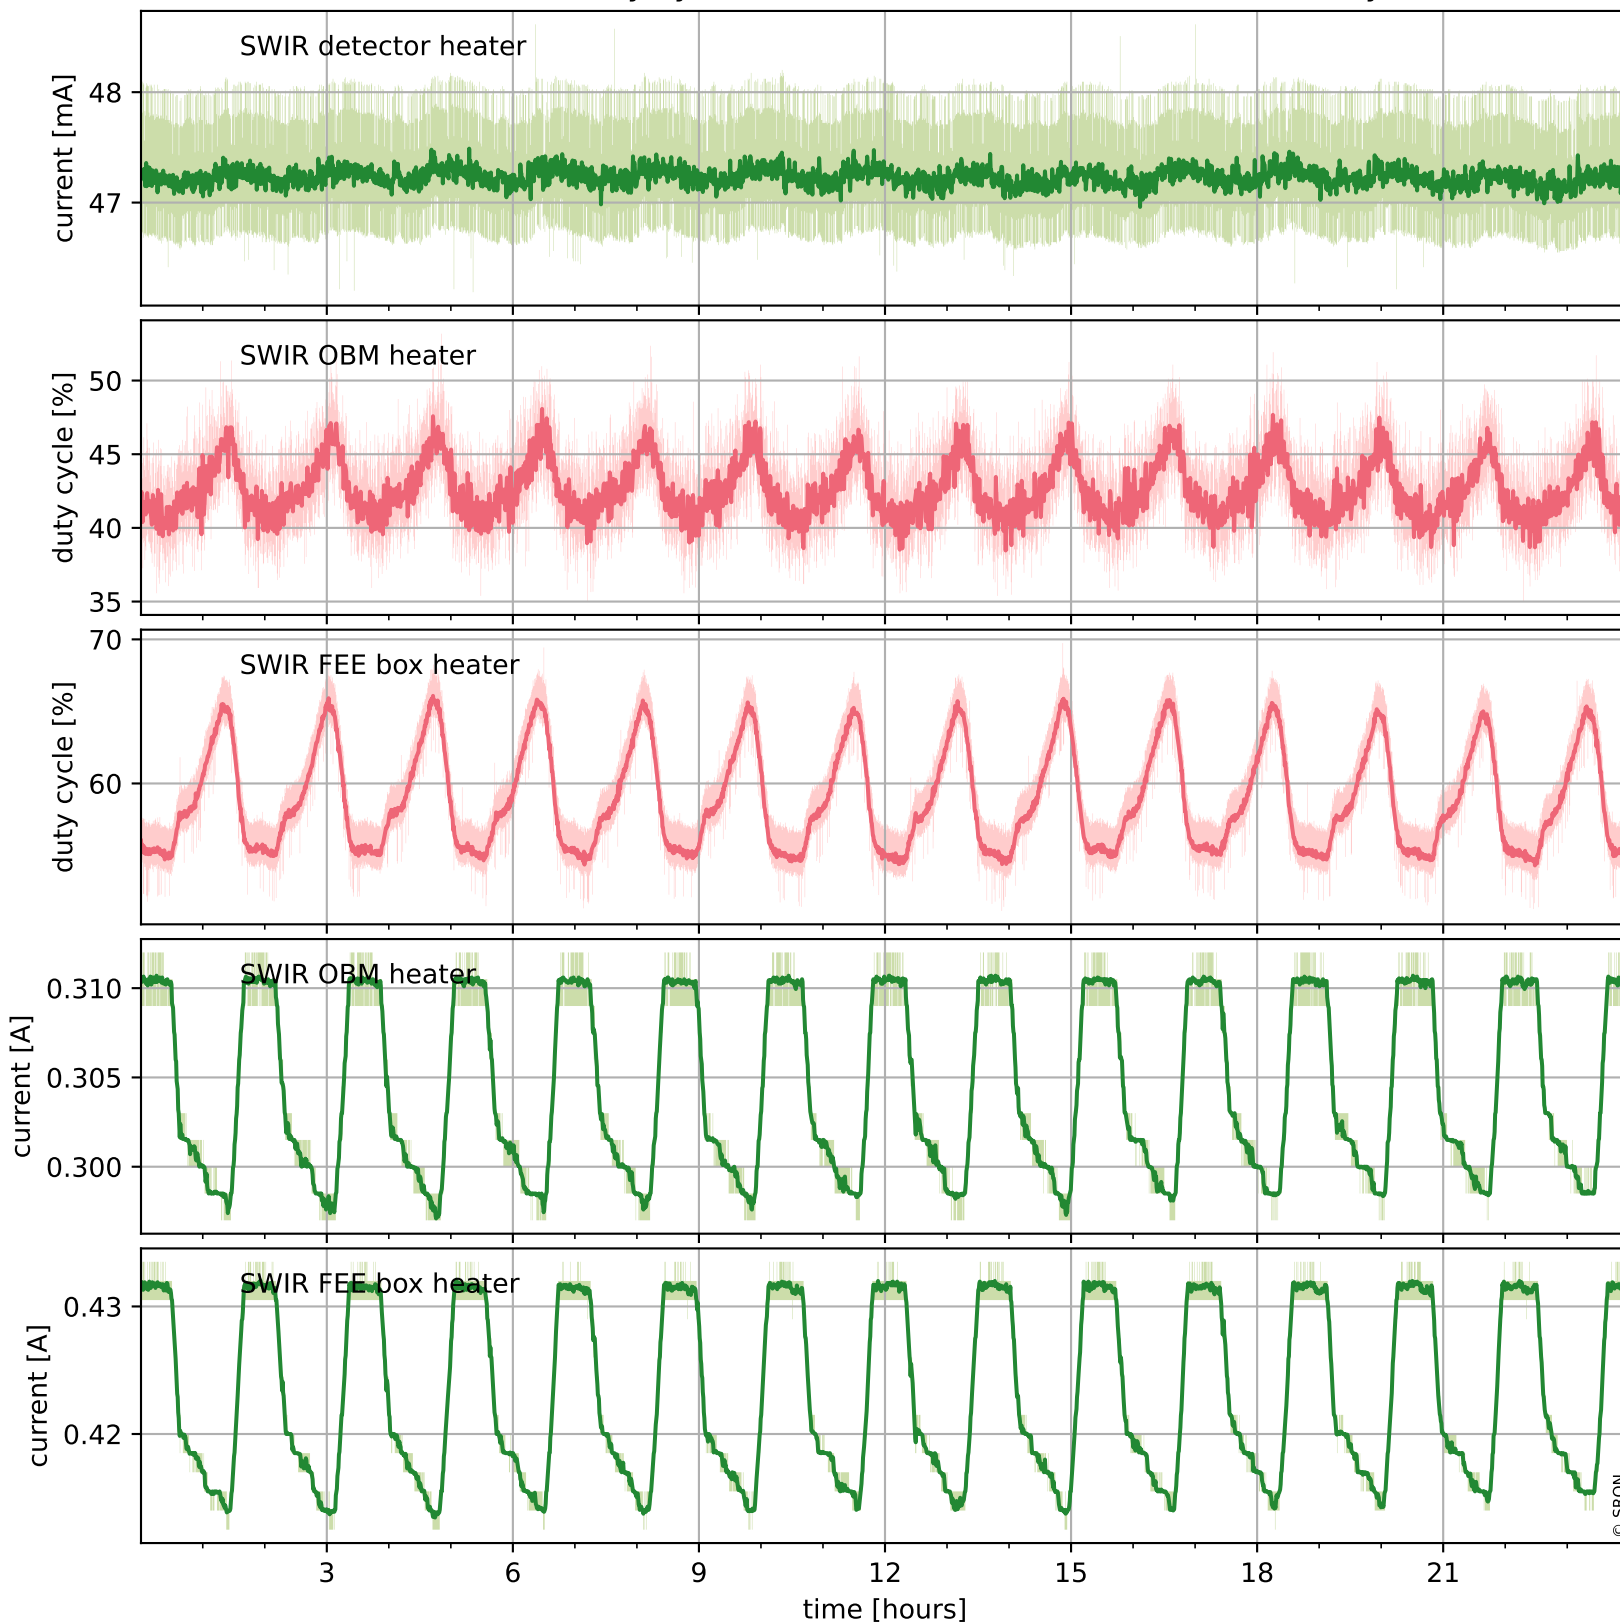

Tropomi SWIR housekeeping data

orbits : [29122, 29135]
coverage : 2023-05-28 / 2023-05-29
created : 2023-08-21T09:41:36

Current and duty cycle of 3 heaters relevant for SWIR (one day)