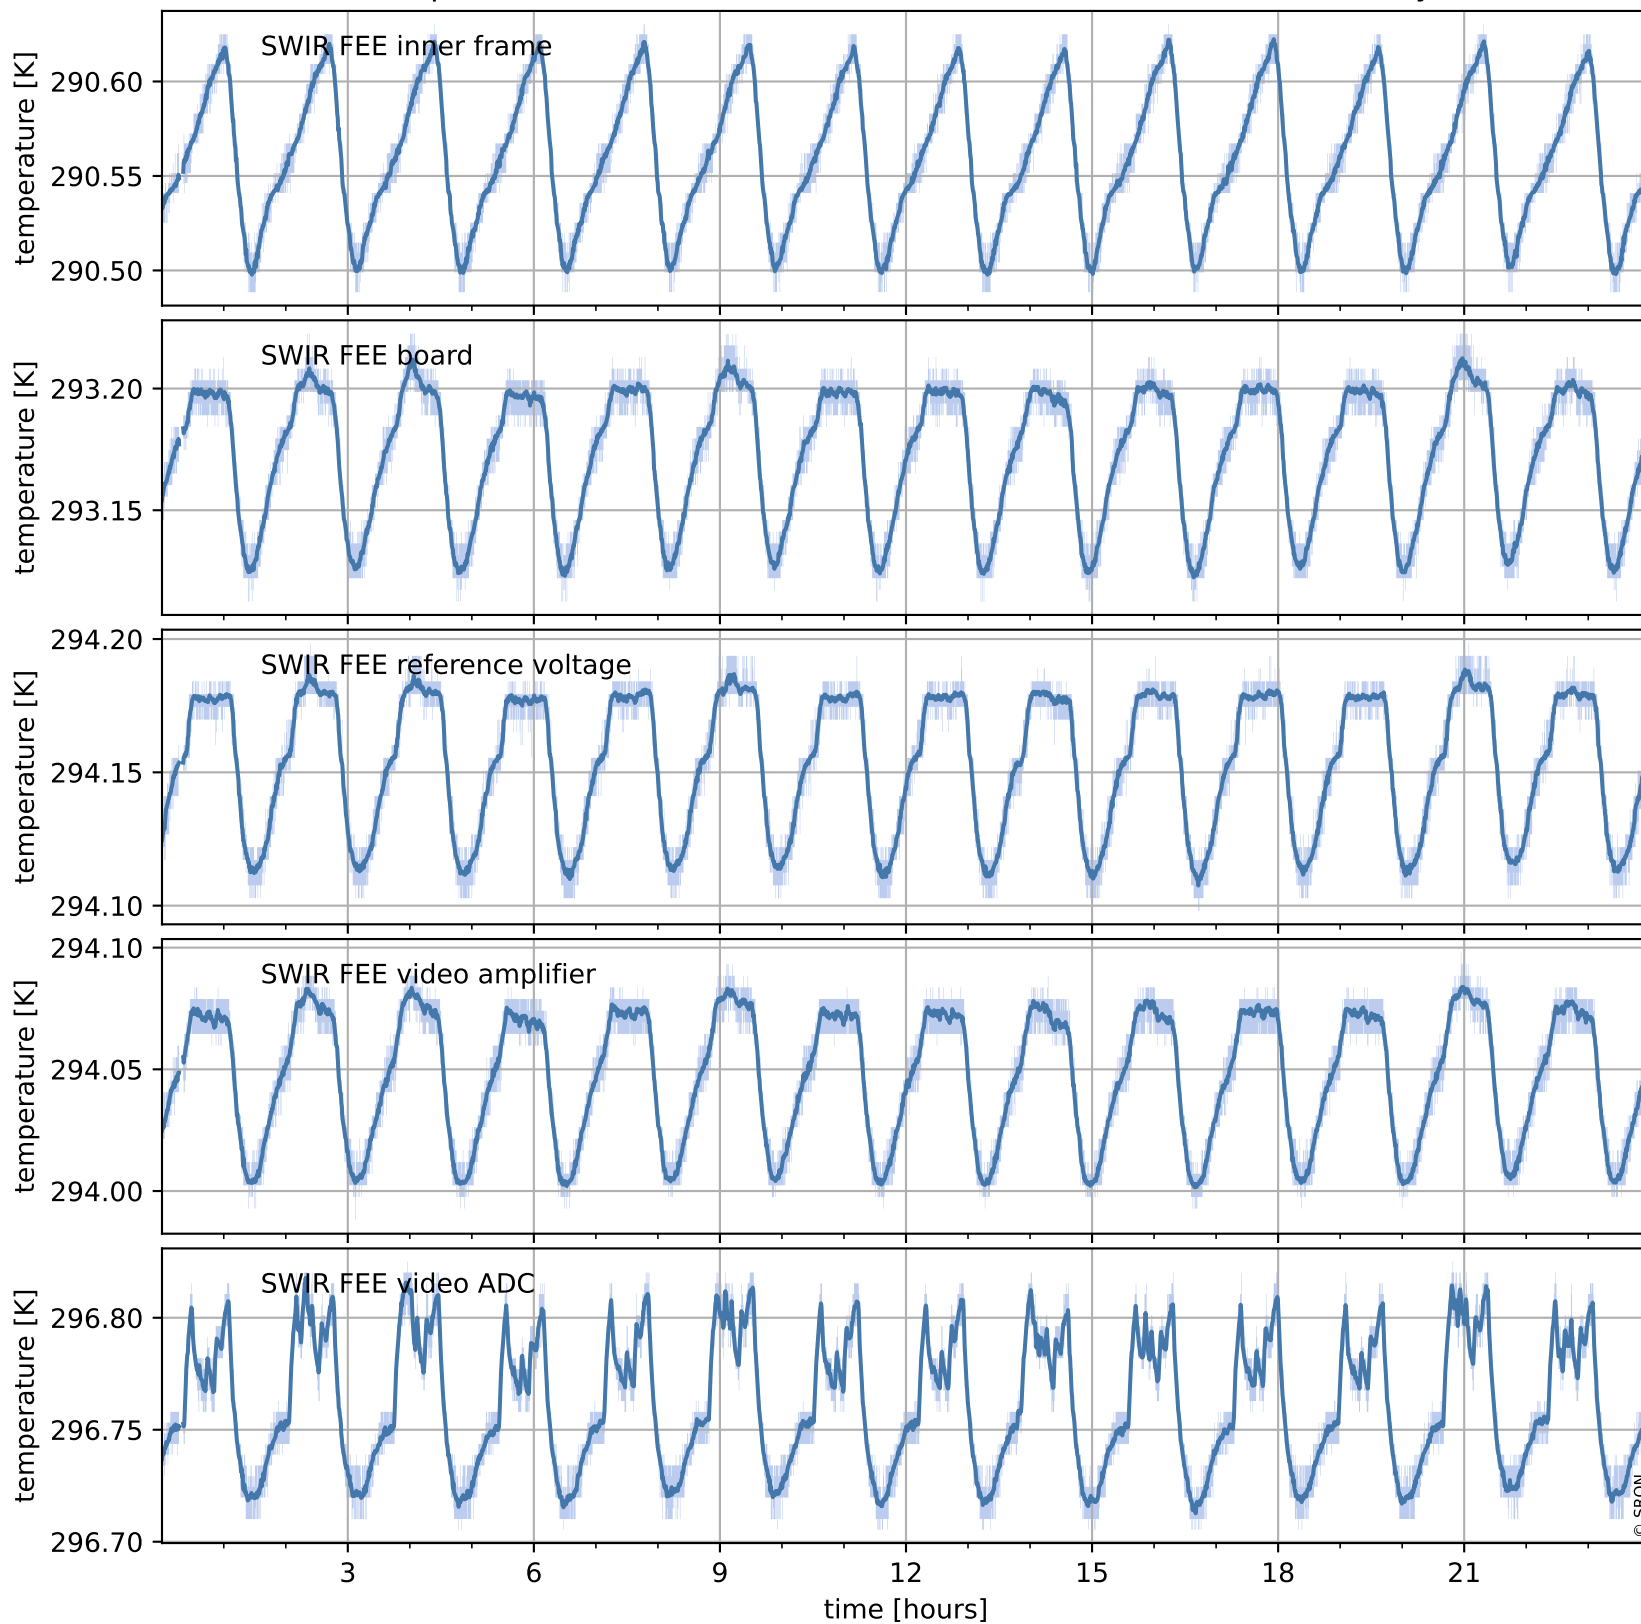

Tropomi SWIR housekeeping data

orbits : [29136, 29149]
coverage : 2023-05-29 / 2023-05-30
created : 2023-08-21T09:41:38

Temperature of sensors relevant for SWIR (one day)

Tropomi SWIR housekeeping data

orbits : [28665, 29149]
coverage : 2023-04-25 / 2023-05-30
created : 2023-08-21T09:41:38

Temperature of sensors relevant for SWIR (last month)

Tropomi SWIR housekeeping data

orbits : [29136, 29149]
coverage : 2023-05-29 / 2023-05-30
created : 2023-08-21T09:41:39

Current and duty cycle of 3 heaters relevant for SWIR (one day)

Tropomi SWIR housekeeping data

orbits : [28665, 29149]
coverage : 2023-04-25 / 2023-05-30
created : 2023-08-21T09:41:39

Current and duty cycle of 3 heaters relevant for SWIR (last month)

Tropomi SWIR housekeeping data

orbits : [29136, 29149]
coverage : 2023-05-29 / 2023-05-30
created : 2023-08-21T09:41:39

Temperature of sensors at the SWIR front-end electronics (one day)

Tropomi SWIR housekeeping data

orbits : [28665, 29149]
coverage : 2023-04-25 / 2023-05-30
created : 2023-08-21T09:41:40