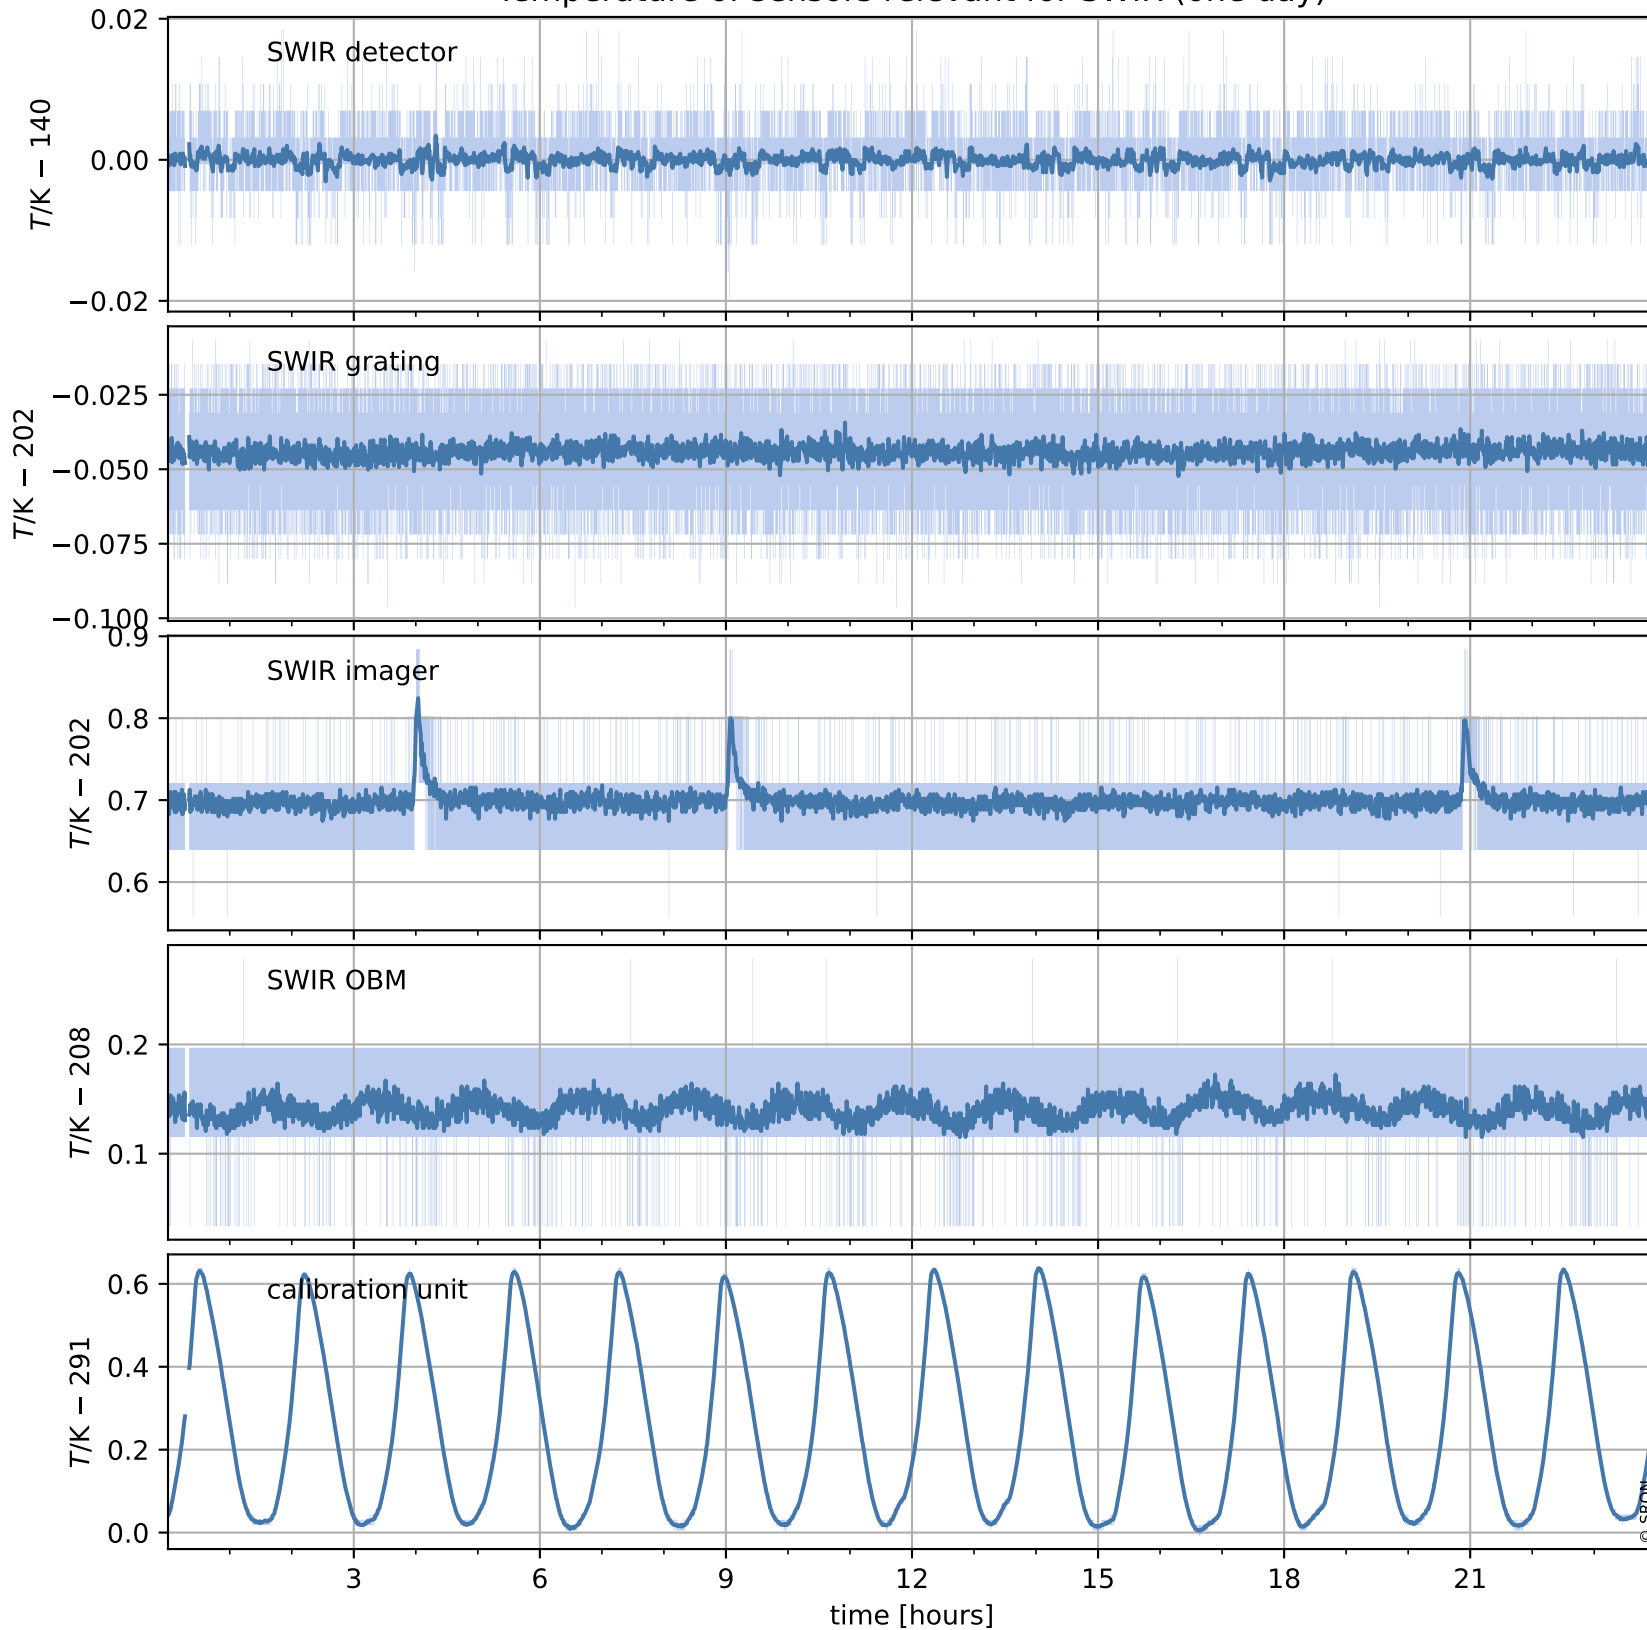

Tropomi SWIR housekeeping data

orbits : [29136, 29149]
coverage : 2023-05-29 / 2023-05-30
created : 2023-08-21T09:41:38

Temperature of sensors relevant for SWIR (one day)

Tropomi SWIR housekeeping data

orbits : [28665, 29149]
coverage : 2023-04-25 / 2023-05-30
created : 2023-08-21T09:41:38

Temperature of sensors relevant for SWIR (last month)

Tropomi SWIR housekeeping data

orbits : [29136, 29149]
coverage : 2023-05-29 / 2023-05-30
created : 2023-08-21T09:41:39

Current and duty cycle of 3 heaters relevant for SWIR (one day)