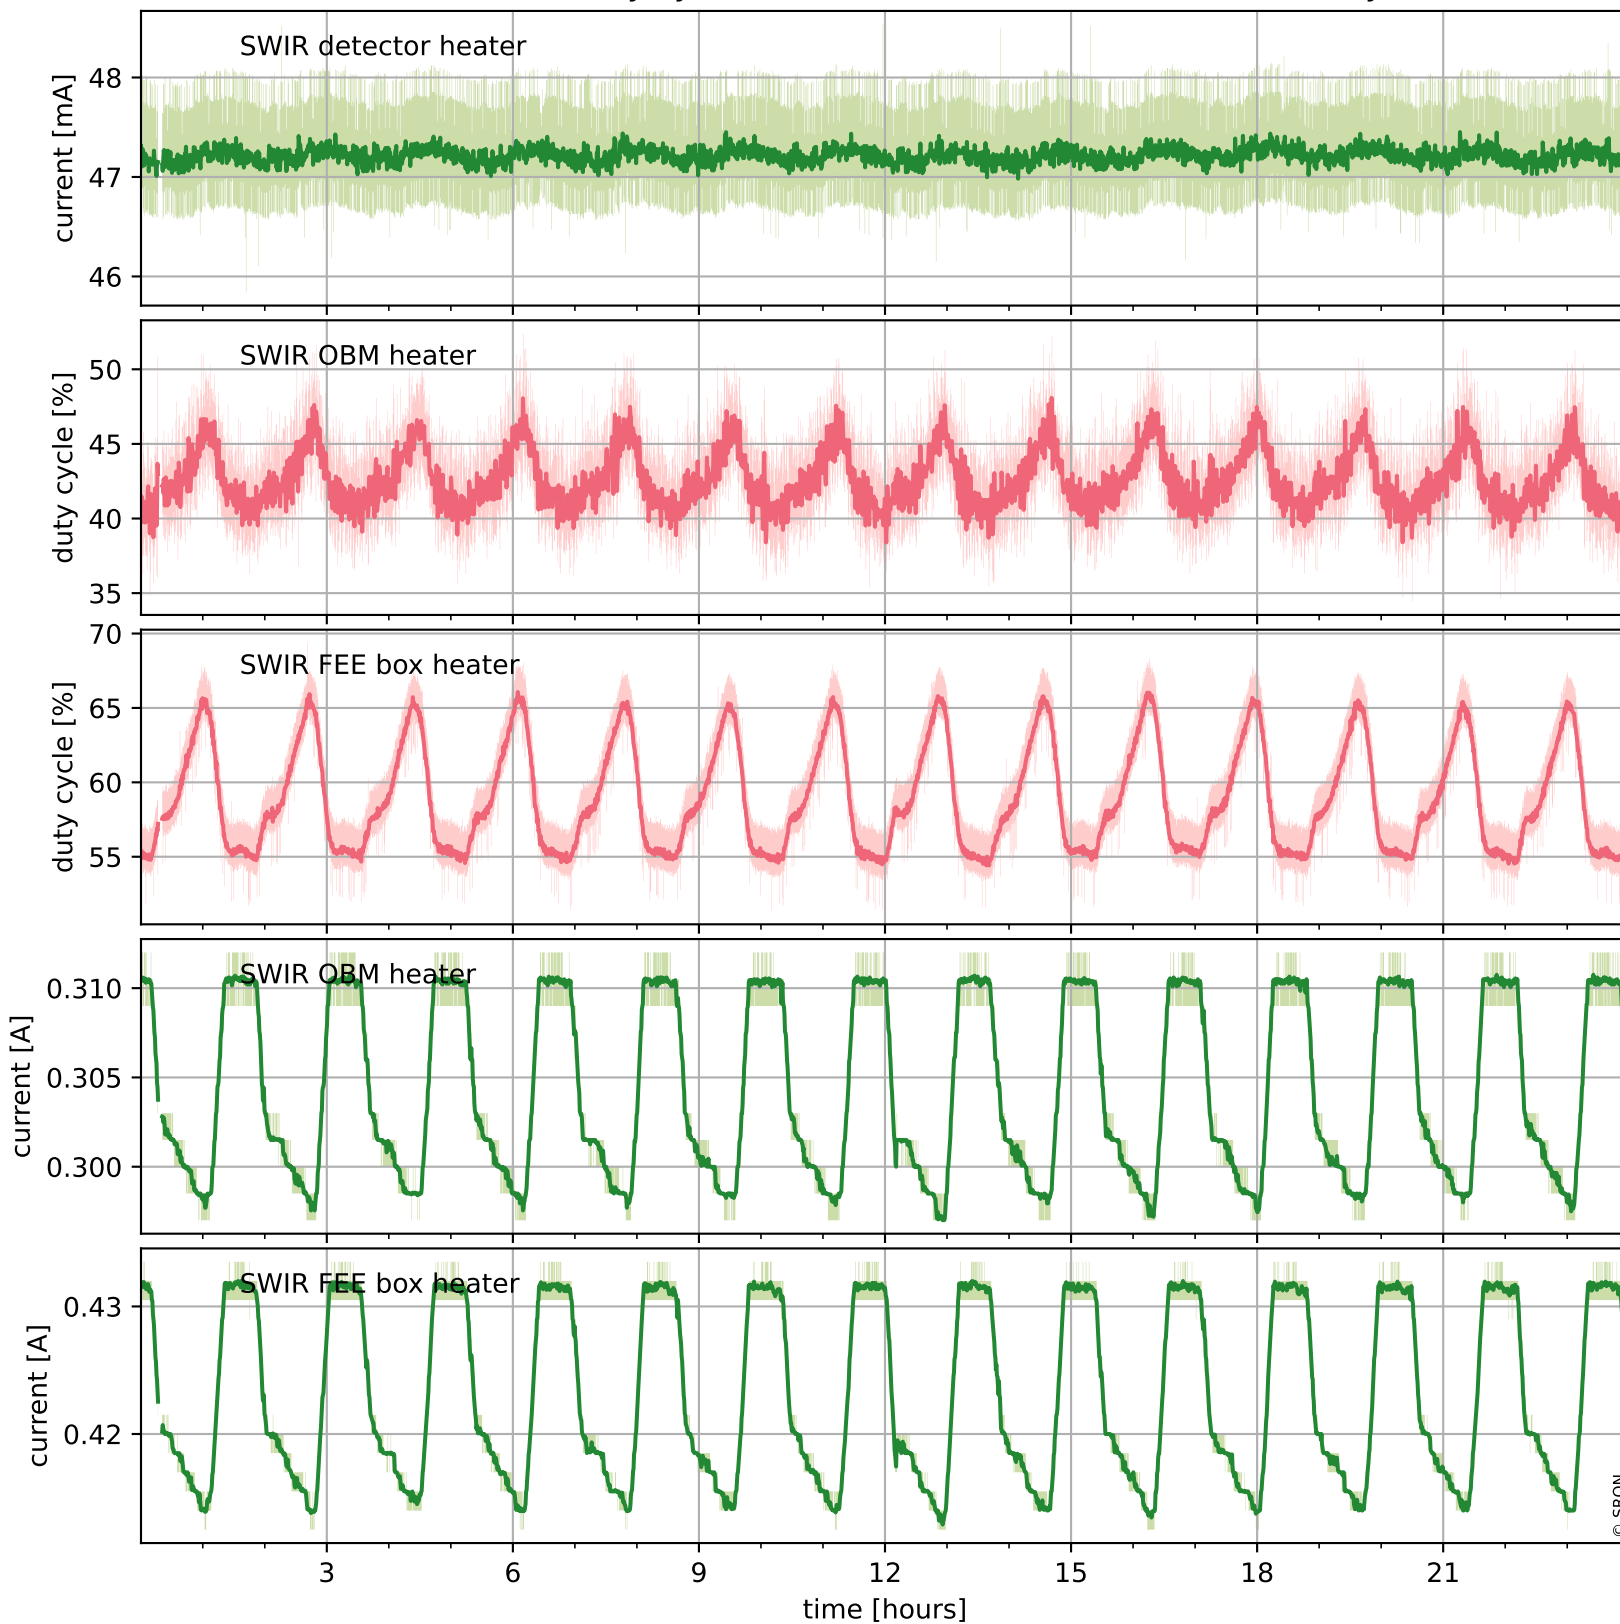

Tropomi SWIR housekeeping data

orbits : [29136, 29149]
coverage : 2023-05-29 / 2023-05-30
created : 2023-08-21T09:41:38

Temperature of sensors relevant for SWIR (one day)

Tropomi SWIR housekeeping data

orbits : [28665, 29149]
coverage : 2023-04-25 / 2023-05-30
created : 2023-08-21T09:41:38

Temperature of sensors relevant for SWIR (last month)

Tropomi SWIR housekeeping data

orbits : [29136, 29149]
coverage : 2023-05-29 / 2023-05-30
created : 2023-08-21T09:41:39

Current and duty cycle of 3 heaters relevant for SWIR (one day)

Tropomi SWIR housekeeping data

orbits : [28665, 29149]
coverage : 2023-04-25 / 2023-05-30
created : 2023-08-21T09:41:39

Current and duty cycle of 3 heaters relevant for SWIR (last month)

Tropomi SWIR housekeeping data