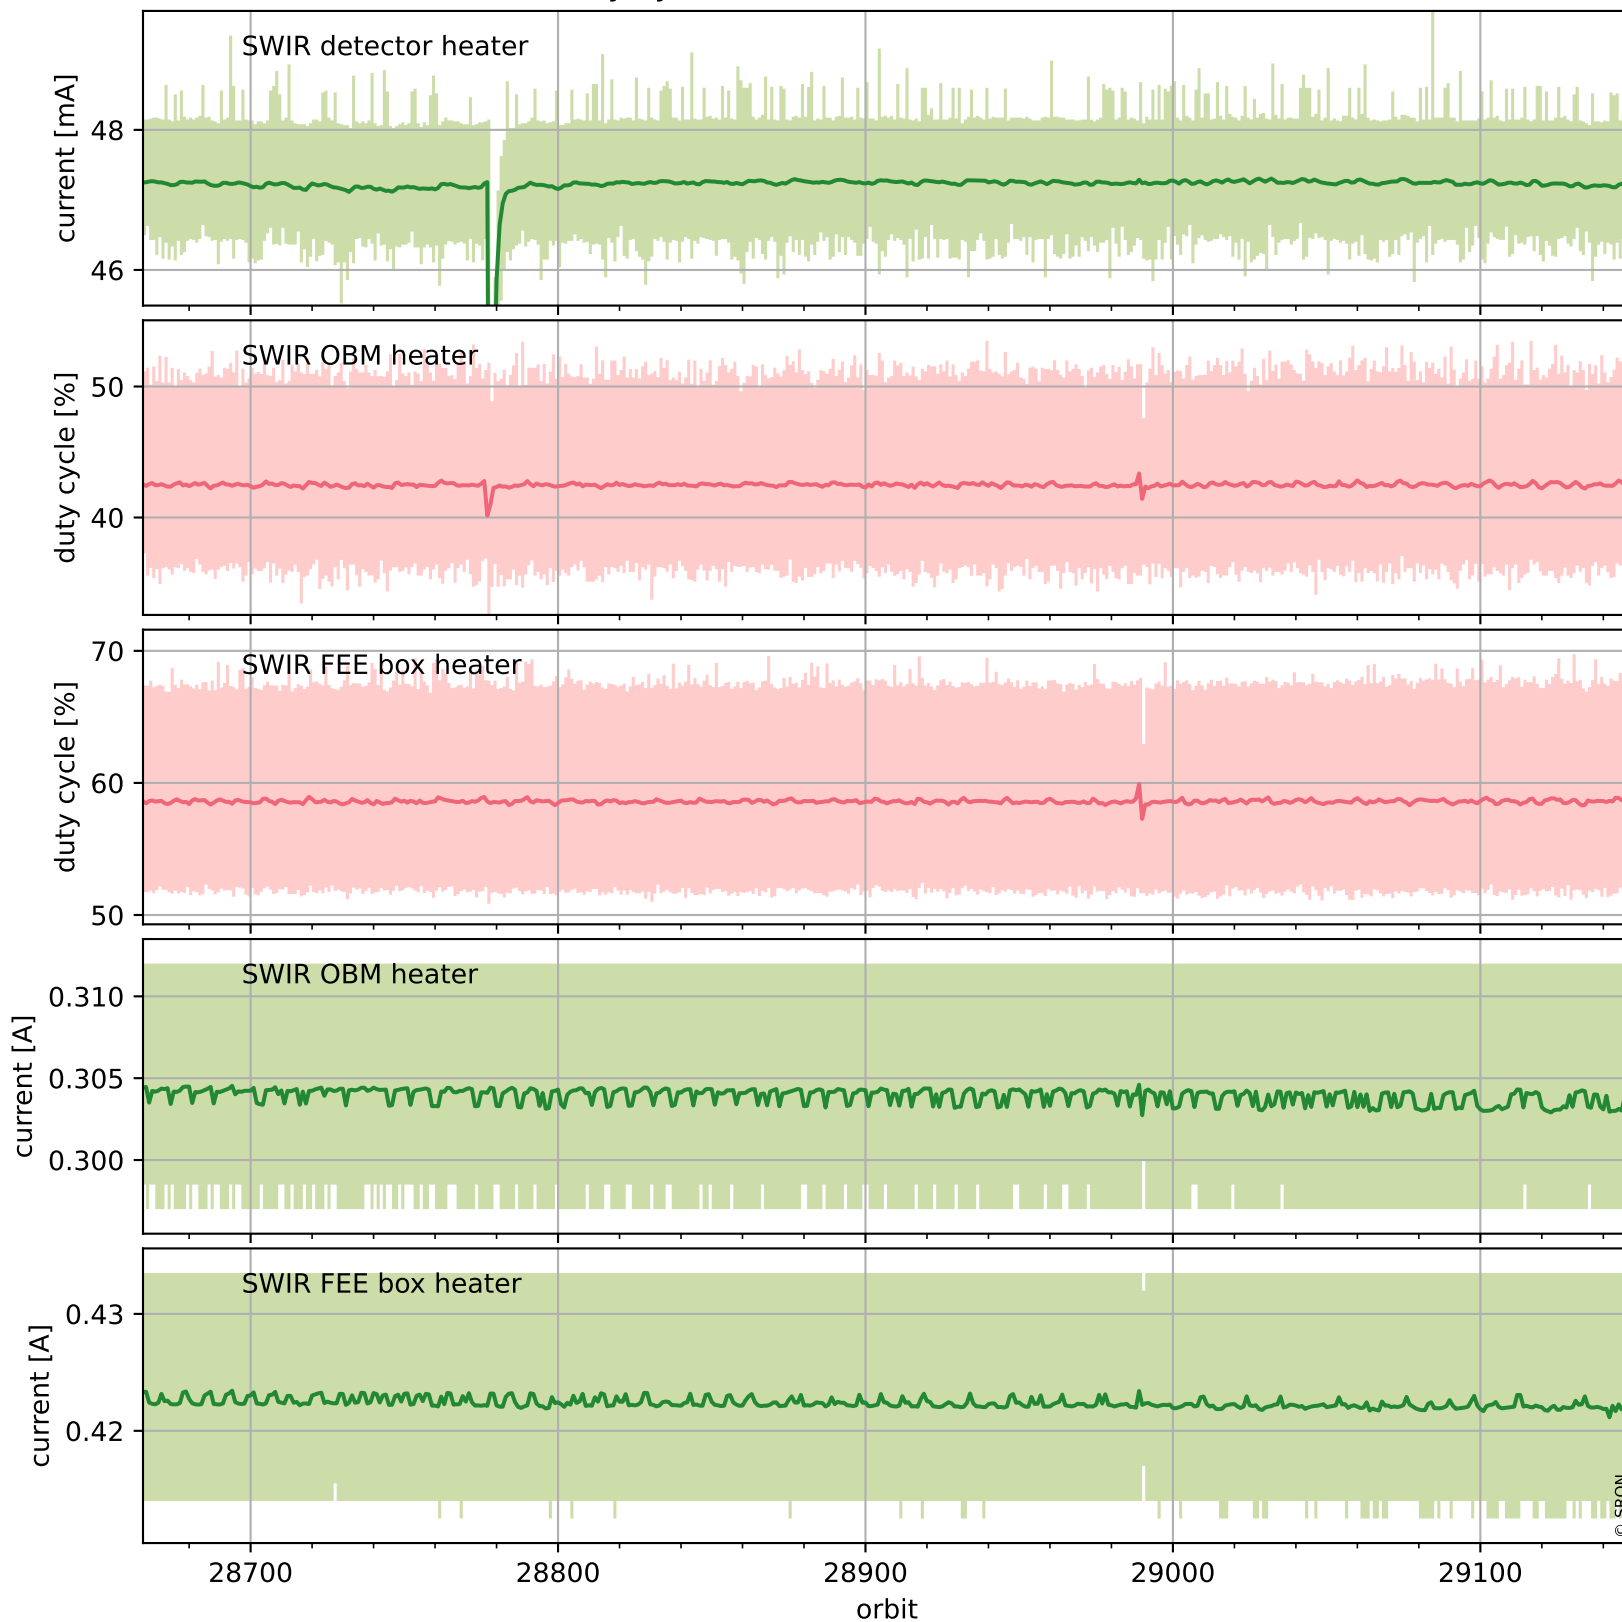

Tropomi SWIR housekeeping data

orbits : [29136, 29149]
coverage : 2023-05-29 / 2023-05-30
created : 2023-08-21T09:41:38

Temperature of sensors relevant for SWIR (one day)

Tropomi SWIR housekeeping data

orbits : [28665, 29149]
coverage : 2023-04-25 / 2023-05-30
created : 2023-08-21T09:41:38

Temperature of sensors relevant for SWIR (last month)

Tropomi SWIR housekeeping data

orbits : [29136, 29149]
coverage : 2023-05-29 / 2023-05-30
created : 2023-08-21T09:41:39

Current and duty cycle of 3 heaters relevant for SWIR (one day)

Tropomi SWIR housekeeping data

orbits : [28665, 29149]
coverage : 2023-04-25 / 2023-05-30
created : 2023-08-21T09:41:39

Current and duty cycle of 3 heaters relevant for SWIR (last month)

Tropomi SWIR housekeeping data

orbits : [29136, 29149]
coverage : 2023-05-29 / 2023-05-30
created : 2023-08-21T09:41:39

Temperature of sensors at the SWIR front-end electronics (one day)

Tropomi SWIR housekeeping data

orbits : [28665, 29149]
coverage : 2023-04-25 / 2023-05-30
created : 2023-08-21T09:41:40