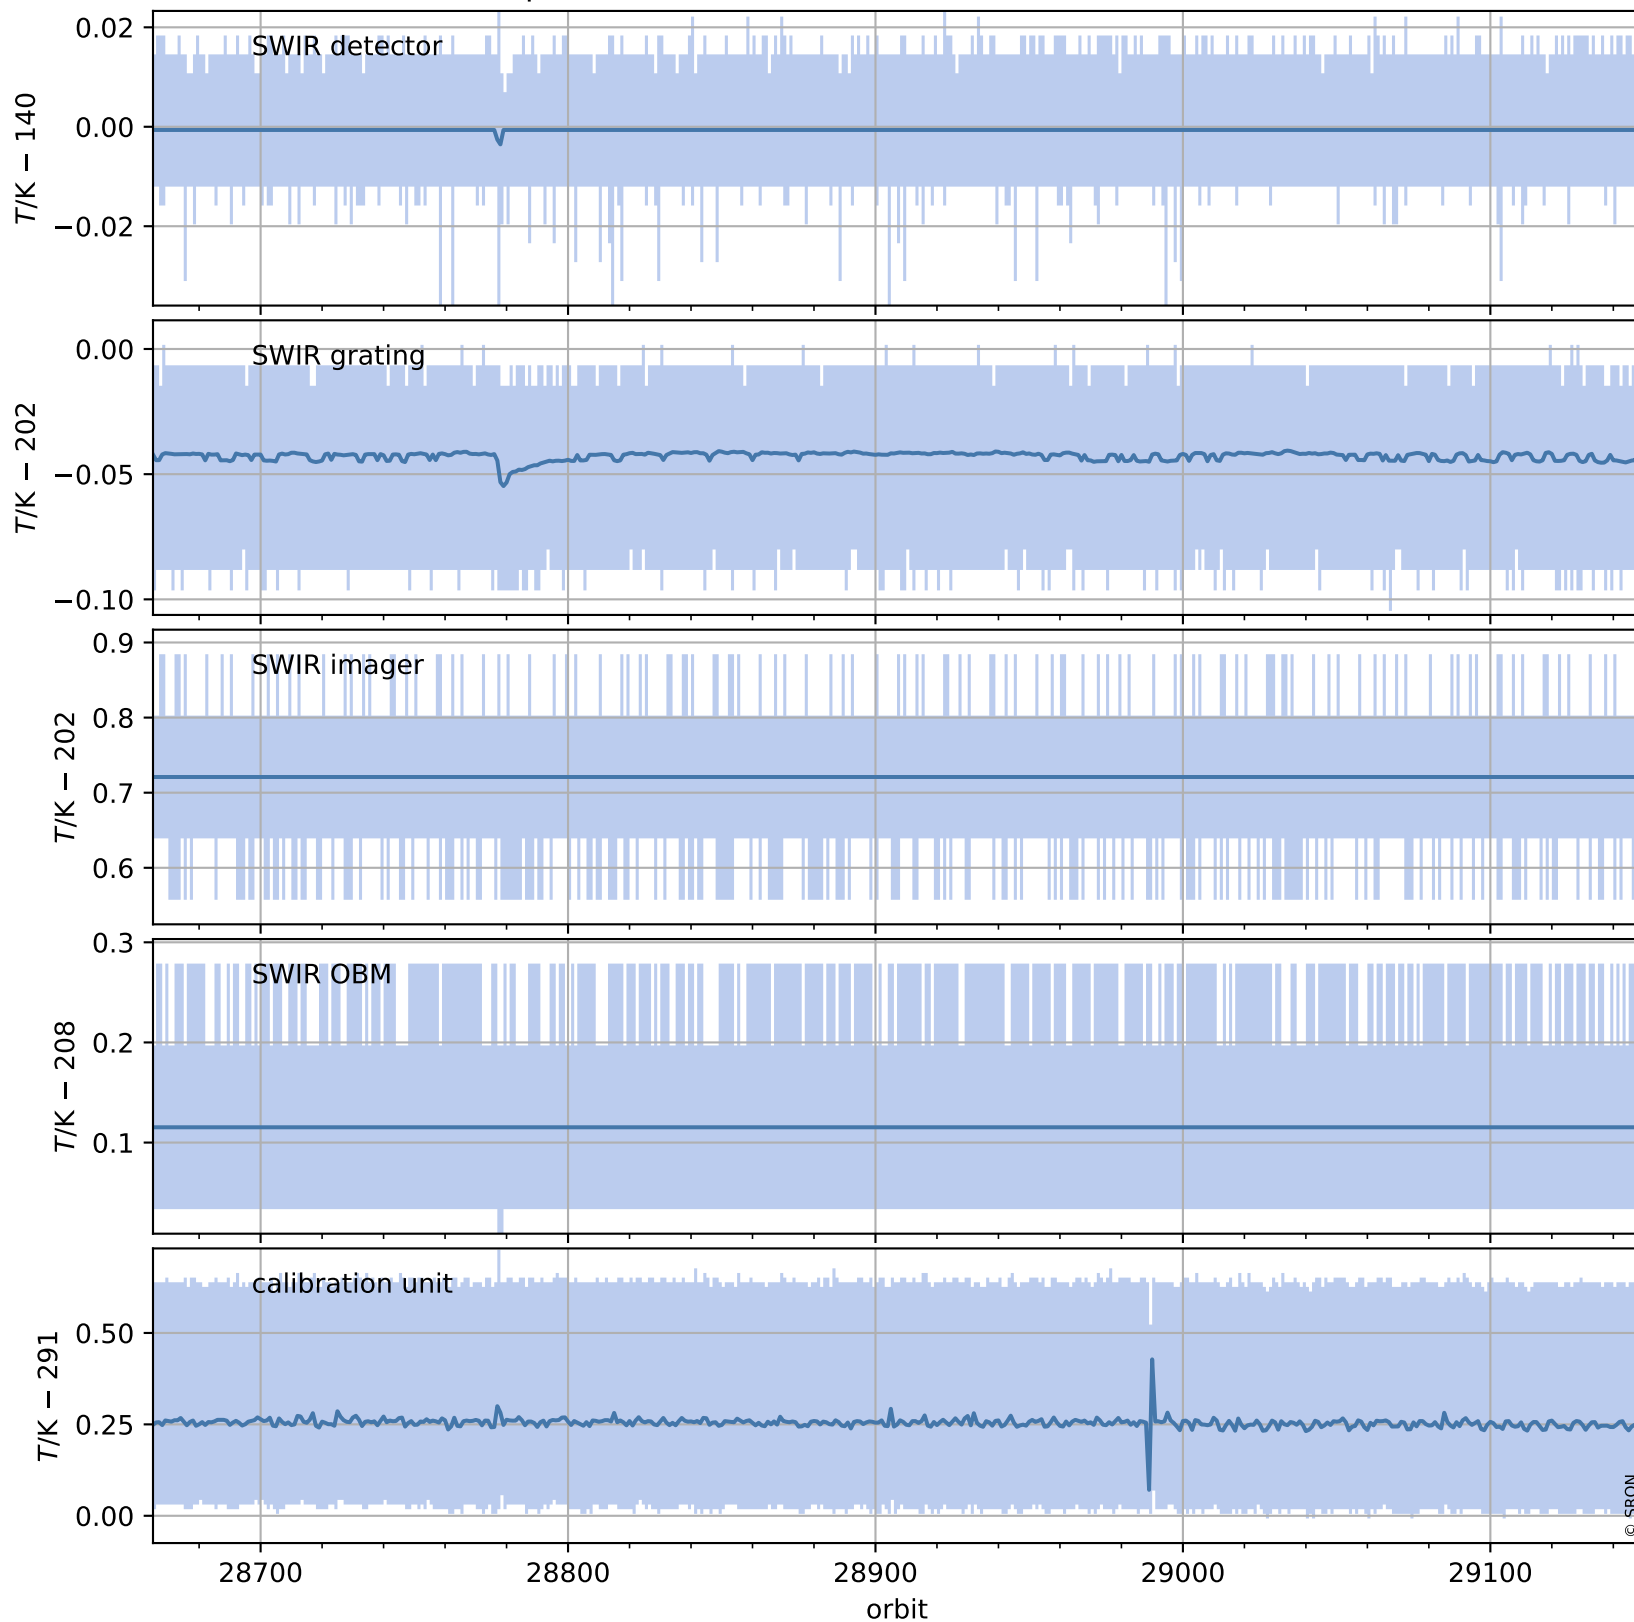

Tropomi SWIR housekeeping data

orbits : [29136, 29149]
coverage : 2023-05-29 / 2023-05-30
created : 2023-08-21T09:41:38

Temperature of sensors relevant for SWIR (one day)

Tropomi SWIR housekeeping data

orbits : [28665, 29149]
coverage : 2023-04-25 / 2023-05-30
created : 2023-08-21T09:41:38

Temperature of sensors relevant for SWIR (last month)

Tropomi SWIR housekeeping data

orbits : [29136, 29149]
coverage : 2023-05-29 / 2023-05-30
created : 2023-08-21T09:41:39

Current and duty cycle of 3 heaters relevant for SWIR (one day)

Tropomi SWIR housekeeping data

orbits : [28665, 29149]
coverage : 2023-04-25 / 2023-05-30
created : 2023-08-21T09:41:39

Current and duty cycle of 3 heaters relevant for SWIR (last month)

Tropomi SWIR housekeeping data

orbits : [29136, 29149]
coverage : 2023-05-29 / 2023-05-30
created : 2023-08-21T09:41:39

Temperature of sensors at the SWIR front-end electronics (one day)

Tropomi SWIR housekeeping data

orbits : [28665, 29149]
coverage : 2023-04-25 / 2023-05-30
created : 2023-08-21T09:41:40