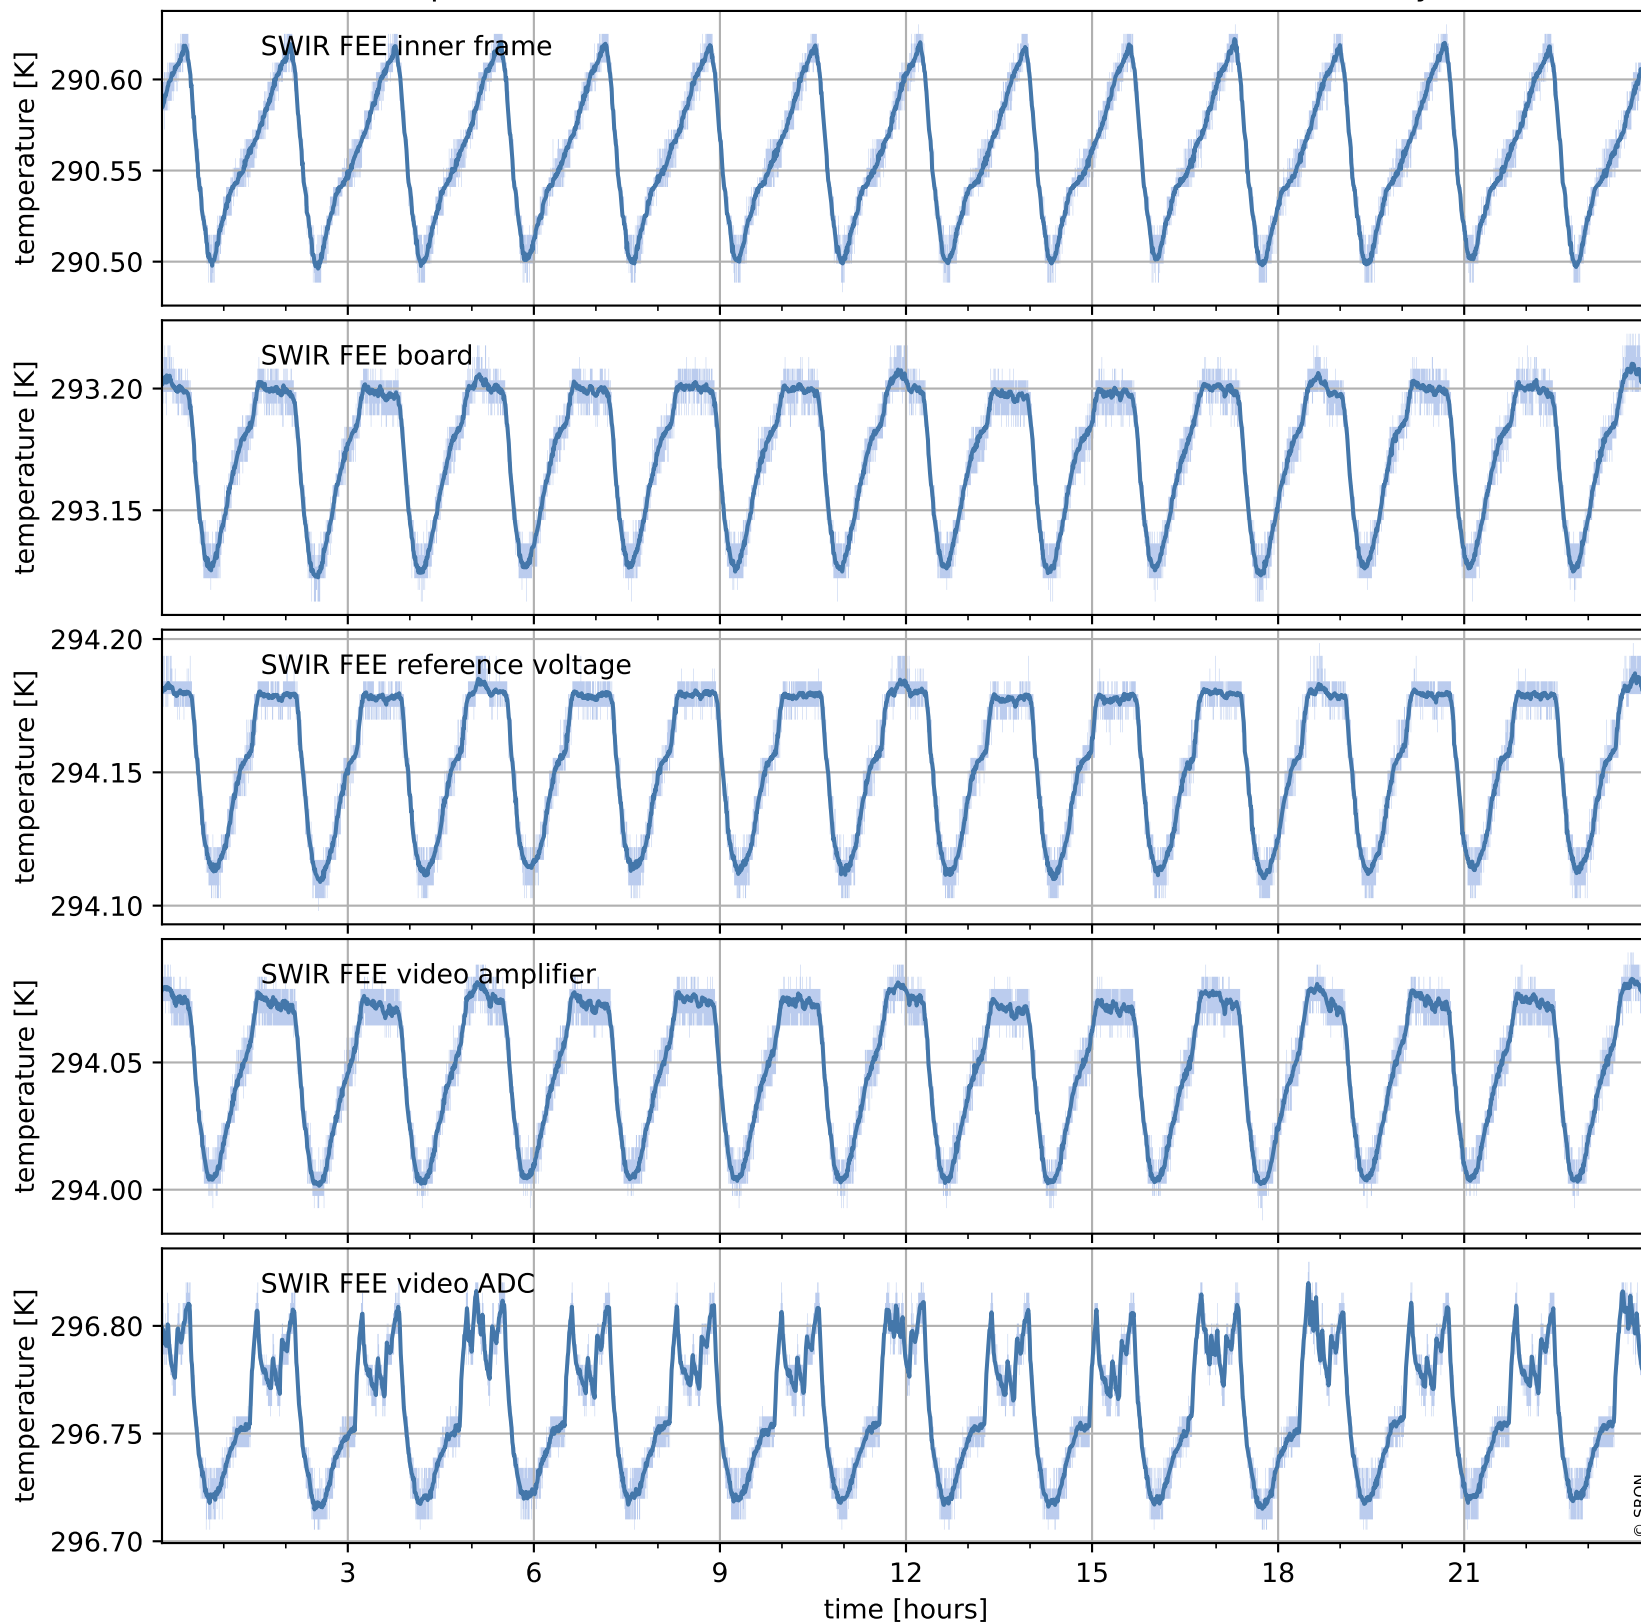

Tropomi SWIR housekeeping data

orbits : [29164, 29178]
coverage : 2023-05-31 / 2023-06-01
created : 2023-08-21T09:41:43

Temperature of sensors relevant for SWIR (one day)

Tropomi SWIR housekeeping data

orbits : [28694, 29178]
coverage : 2023-04-27 / 2023-06-01
created : 2023-08-21T09:41:43

Temperature of sensors relevant for SWIR (last month)

Tropomi SWIR housekeeping data

orbits : [29164, 29178]
coverage : 2023-05-31 / 2023-06-01
created : 2023-08-21T09:41:43

Current and duty cycle of 3 heaters relevant for SWIR (one day)

Tropomi SWIR housekeeping data

orbits : [28694, 29178]
coverage : 2023-04-27 / 2023-06-01
created : 2023-08-21T09:41:44

Current and duty cycle of 3 heaters relevant for SWIR (last month)

Tropomi SWIR housekeeping data

orbits : [29164, 29178]
coverage : 2023-05-31 / 2023-06-01
created : 2023-08-21T09:41:44

Temperature of sensors at the SWIR front-end electronics (one day)

Tropomi SWIR housekeeping data

orbits : [28694, 29178]
coverage : 2023-04-27 / 2023-06-01
created : 2023-08-21T09:41:44