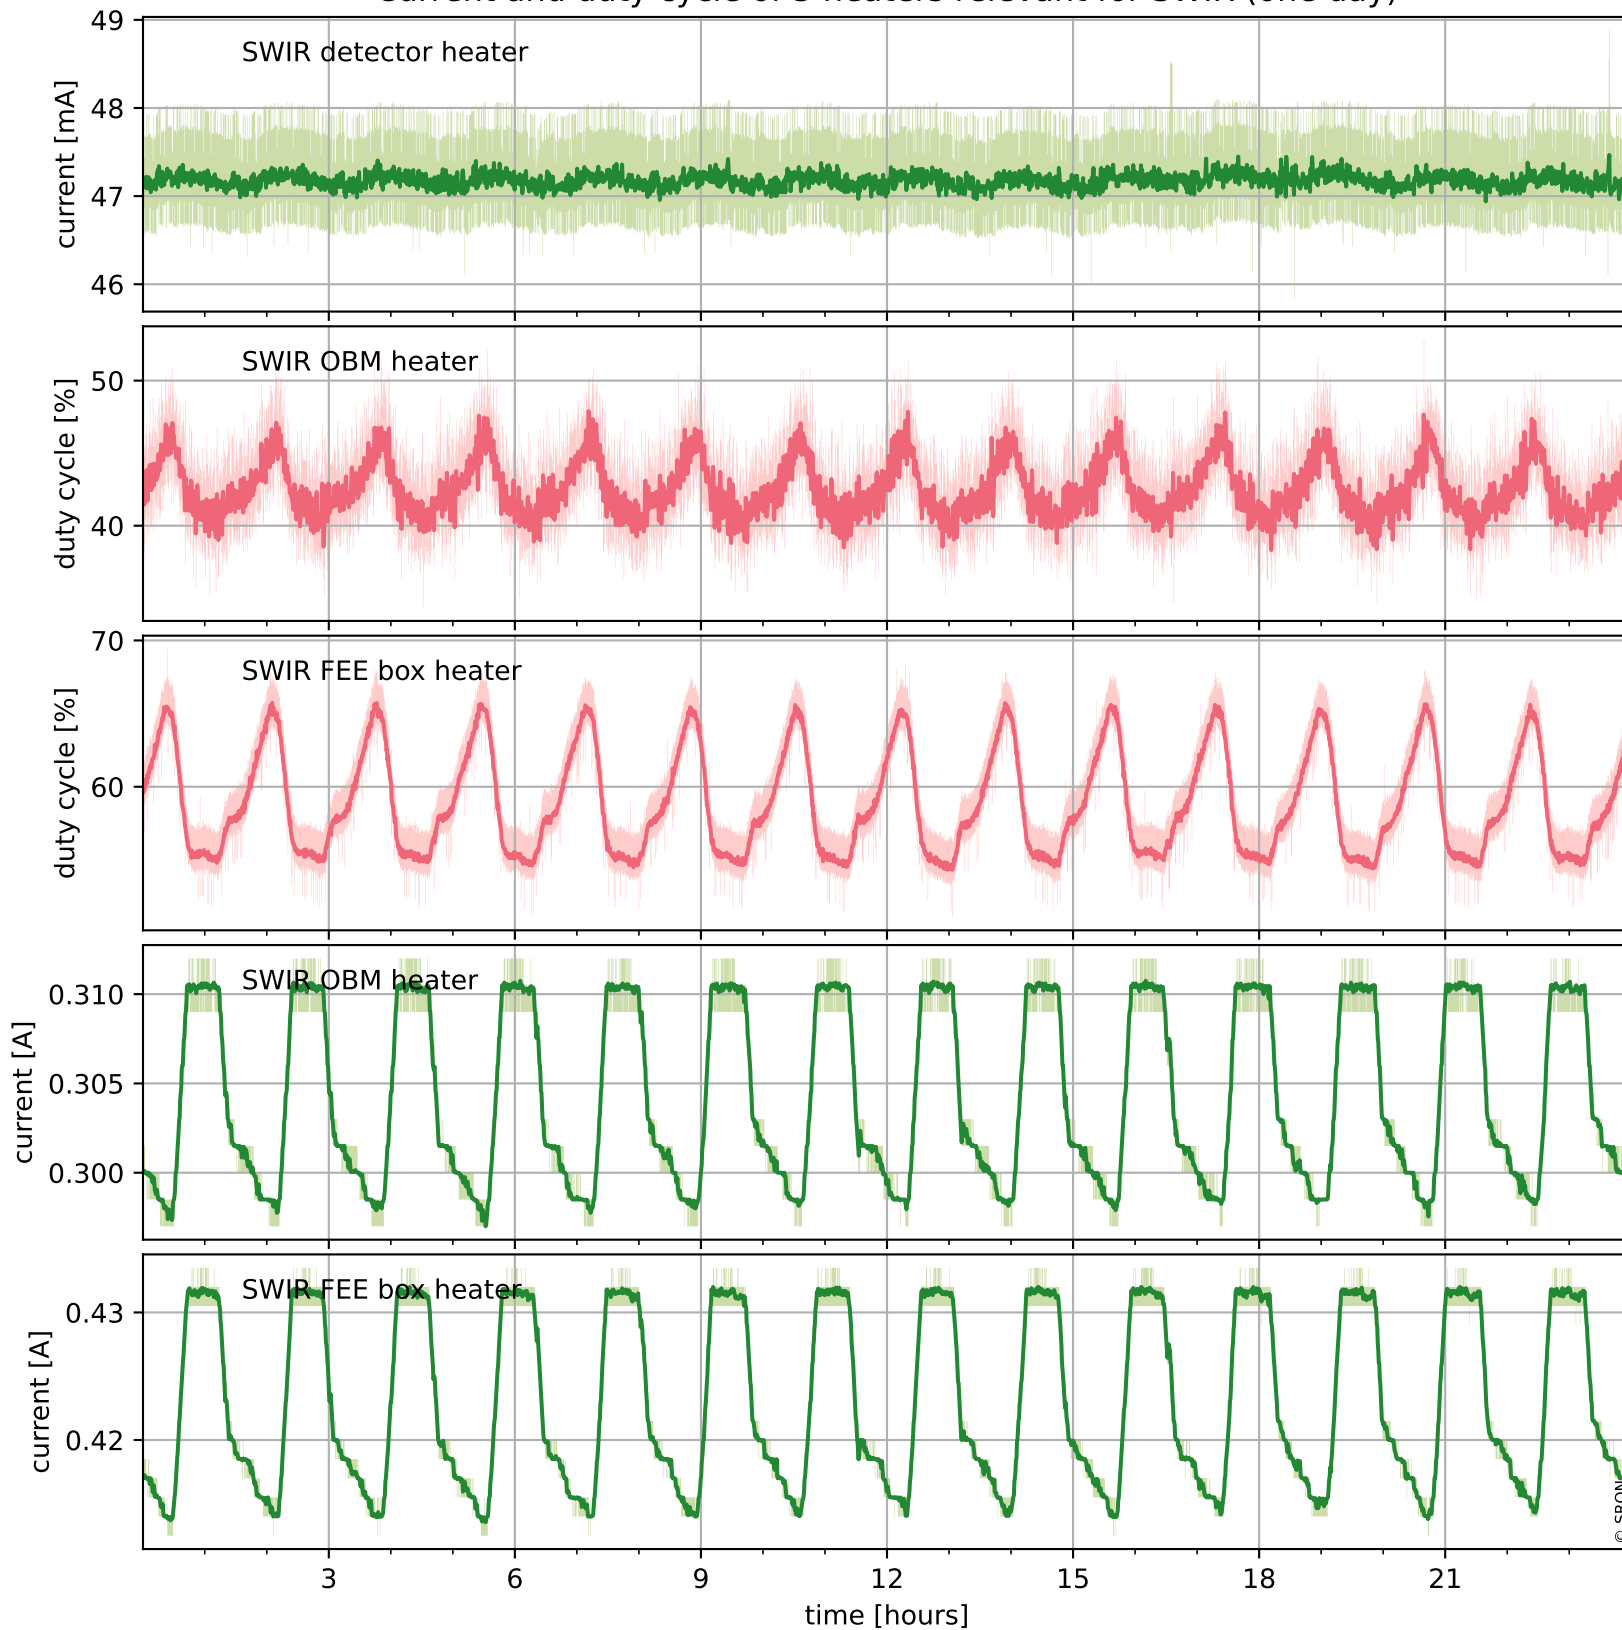

Tropomi SWIR housekeeping data

orbits : [29164, 29178]
coverage : 2023-05-31 / 2023-06-01
created : 2023-08-21T09:41:43

Temperature of sensors relevant for SWIR (one day)

Tropomi SWIR housekeeping data

orbits : [28694, 29178]
coverage : 2023-04-27 / 2023-06-01
created : 2023-08-21T09:41:43

Temperature of sensors relevant for SWIR (last month)

Tropomi SWIR housekeeping data

orbits : [29164, 29178]
coverage : 2023-05-31 / 2023-06-01
created : 2023-08-21T09:41:43

Current and duty cycle of 3 heaters relevant for SWIR (one day)

Tropomi SWIR housekeeping data

orbits : [28694, 29178]
coverage : 2023-04-27 / 2023-06-01
created : 2023-08-21T09:41:44

Current and duty cycle of 3 heaters relevant for SWIR (last month)

Tropomi SWIR housekeeping data