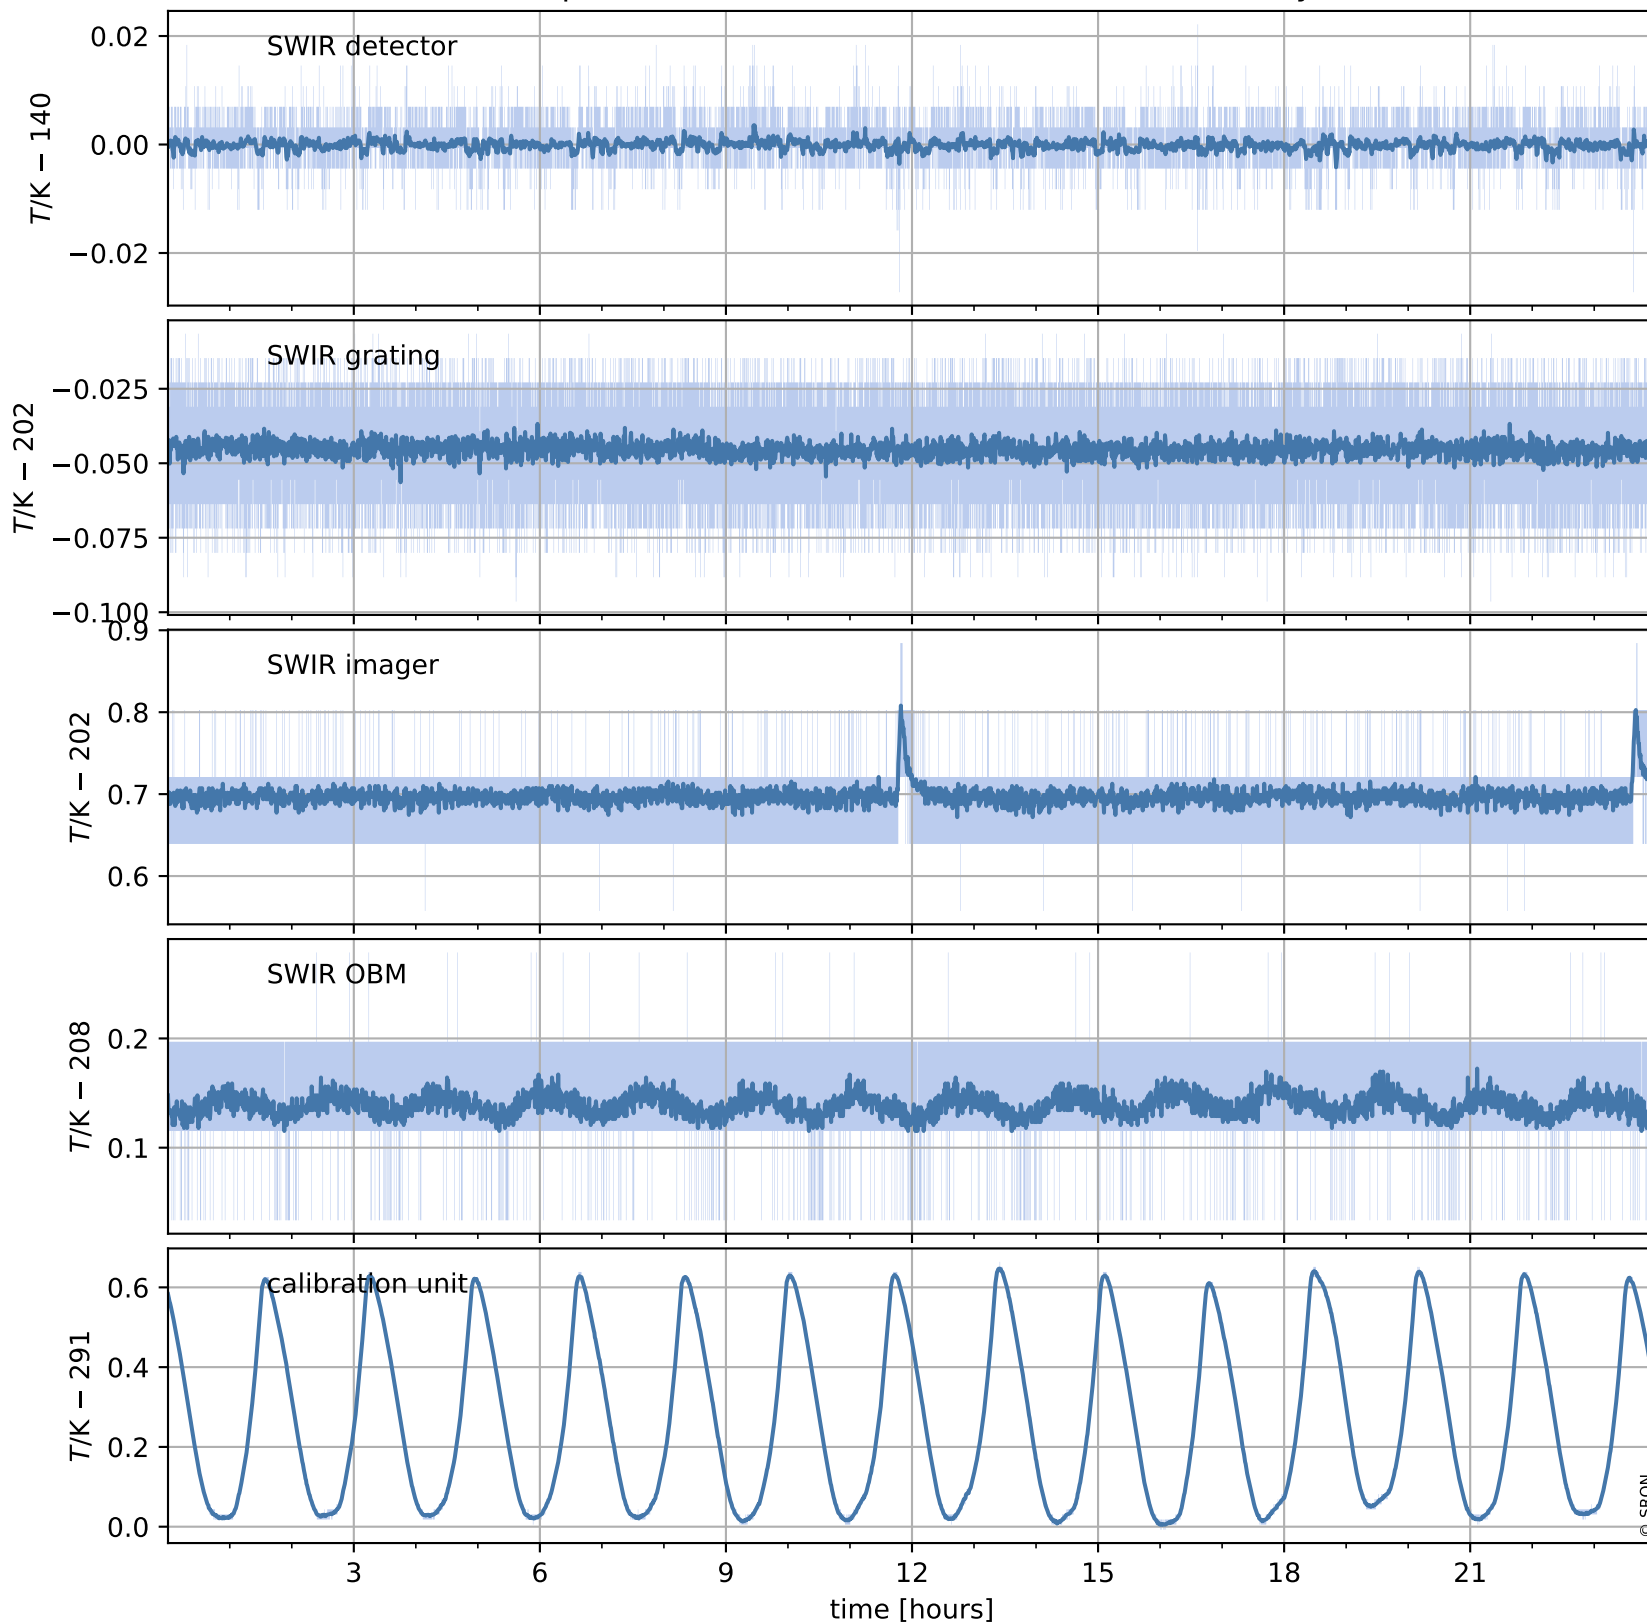

Tropomi SWIR housekeeping data

orbits : [29164, 29178]
coverage : 2023-05-31 / 2023-06-01
created : 2023-08-21T09:41:43

Temperature of sensors relevant for SWIR (one day)

Tropomi SWIR housekeeping data

orbits : [28694, 29178]
coverage : 2023-04-27 / 2023-06-01
created : 2023-08-21T09:41:43

Temperature of sensors relevant for SWIR (last month)

Tropomi SWIR housekeeping data

orbits : [29164, 29178]
coverage : 2023-05-31 / 2023-06-01
created : 2023-08-21T09:41:43

Current and duty cycle of 3 heaters relevant for SWIR (one day)

Tropomi SWIR housekeeping data

orbits : [28694, 29178]
coverage : 2023-04-27 / 2023-06-01
created : 2023-08-21T09:41:44

Current and duty cycle of 3 heaters relevant for SWIR (last month)

Tropomi SWIR housekeeping data