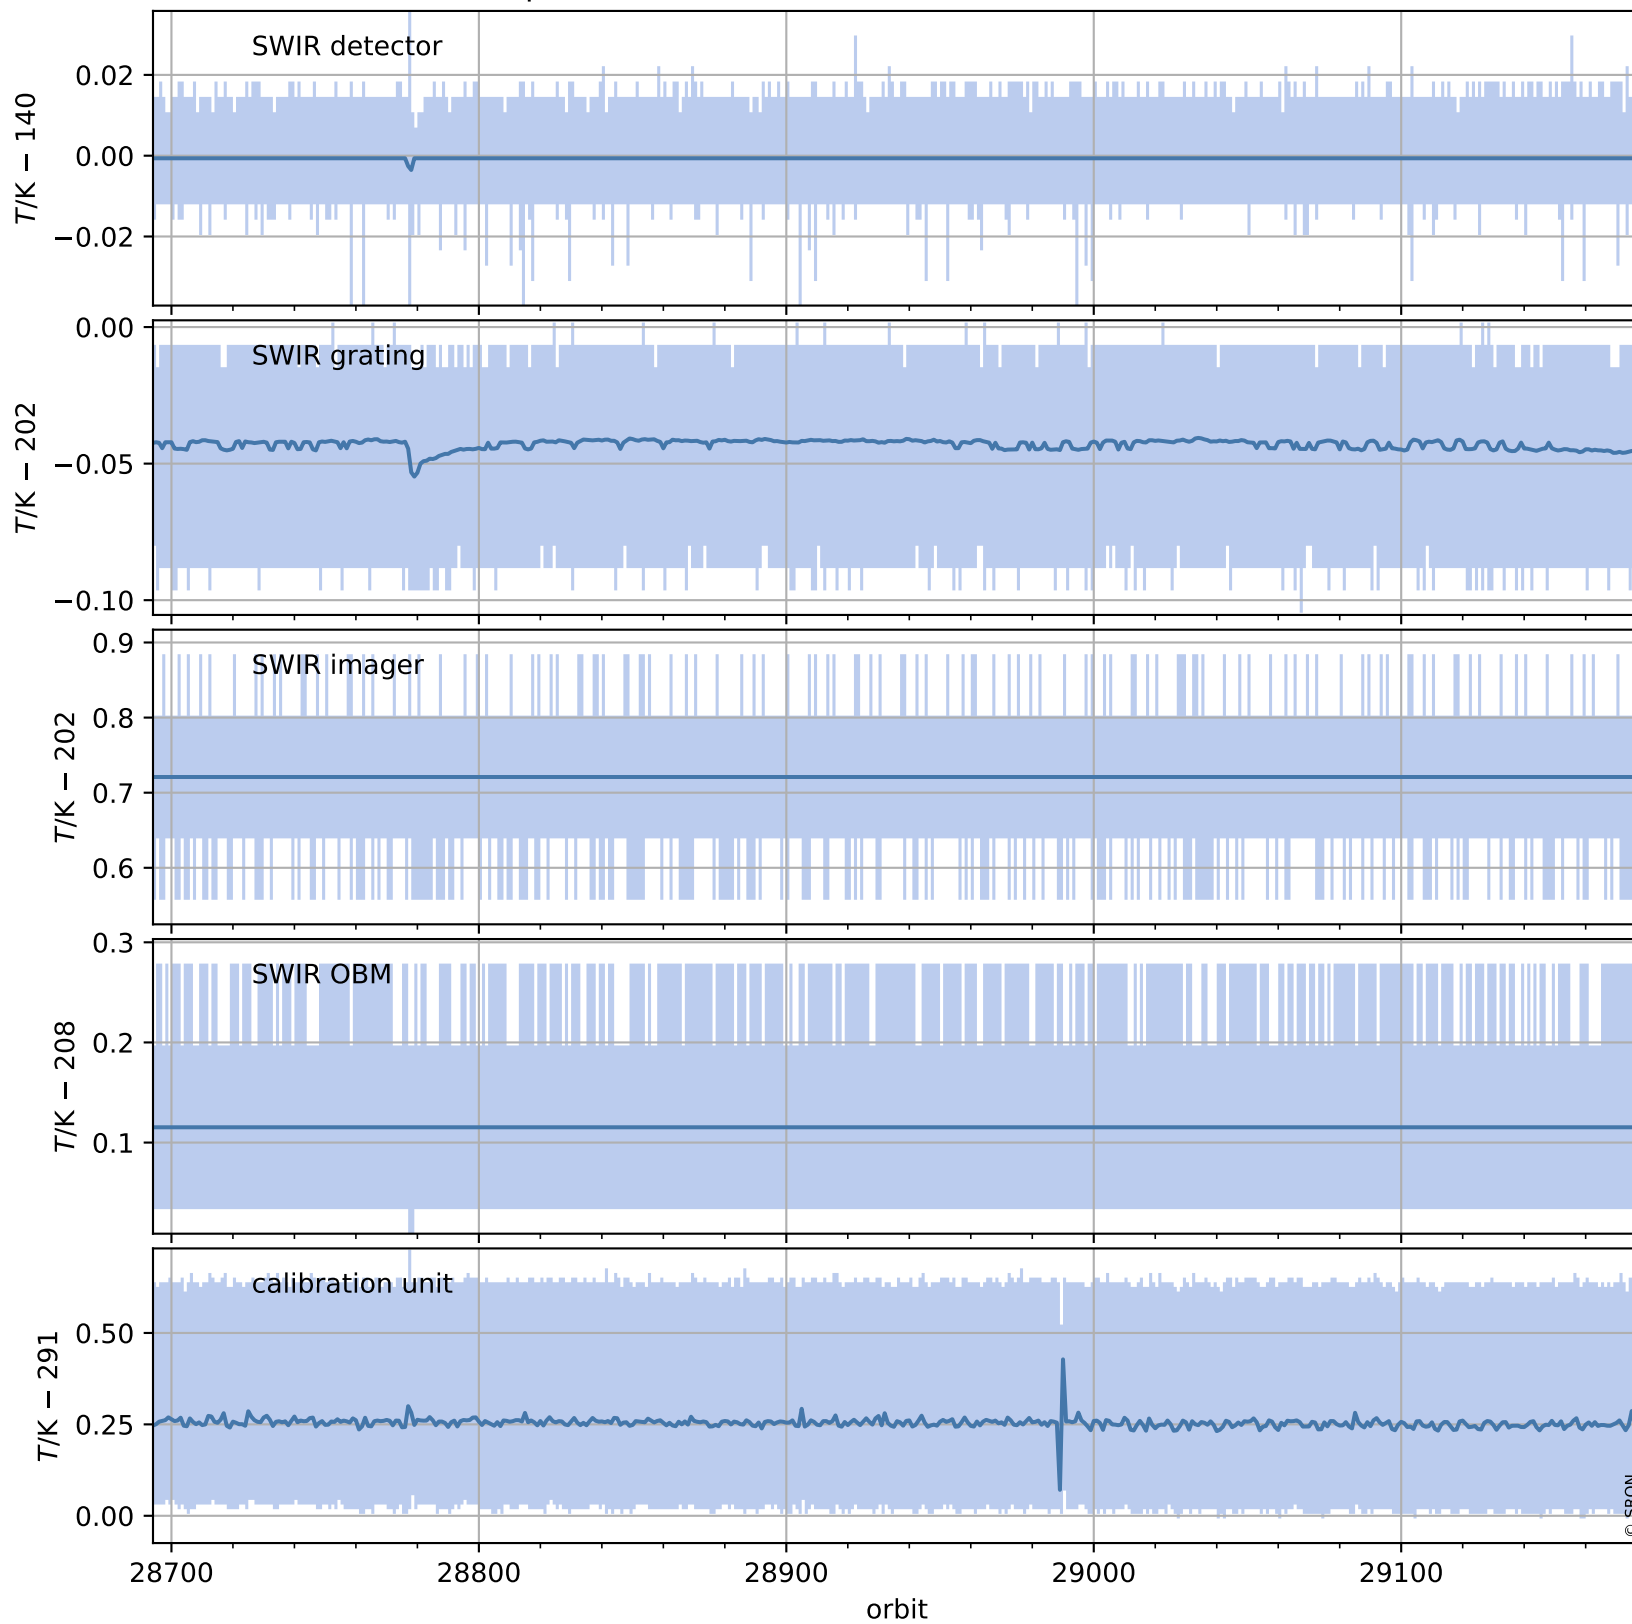

Tropomi SWIR housekeeping data

orbits : [29164, 29178]
coverage : 2023-05-31 / 2023-06-01
created : 2023-08-21T09:41:43

Temperature of sensors relevant for SWIR (one day)

Tropomi SWIR housekeeping data

orbits : [28694, 29178]
coverage : 2023-04-27 / 2023-06-01
created : 2023-08-21T09:41:43

Temperature of sensors relevant for SWIR (last month)

Tropomi SWIR housekeeping data

orbits : [29164, 29178]
coverage : 2023-05-31 / 2023-06-01
created : 2023-08-21T09:41:43

Current and duty cycle of 3 heaters relevant for SWIR (one day)

Tropomi SWIR housekeeping data

orbits : [28694, 29178]
coverage : 2023-04-27 / 2023-06-01
created : 2023-08-21T09:41:44

Current and duty cycle of 3 heaters relevant for SWIR (last month)

Tropomi SWIR housekeeping data

orbits : [29164, 29178]
coverage : 2023-05-31 / 2023-06-01
created : 2023-08-21T09:41:44

Temperature of sensors at the SWIR front-end electronics (one day)

Tropomi SWIR housekeeping data

orbits : [28694, 29178]
coverage : 2023-04-27 / 2023-06-01
created : 2023-08-21T09:41:44