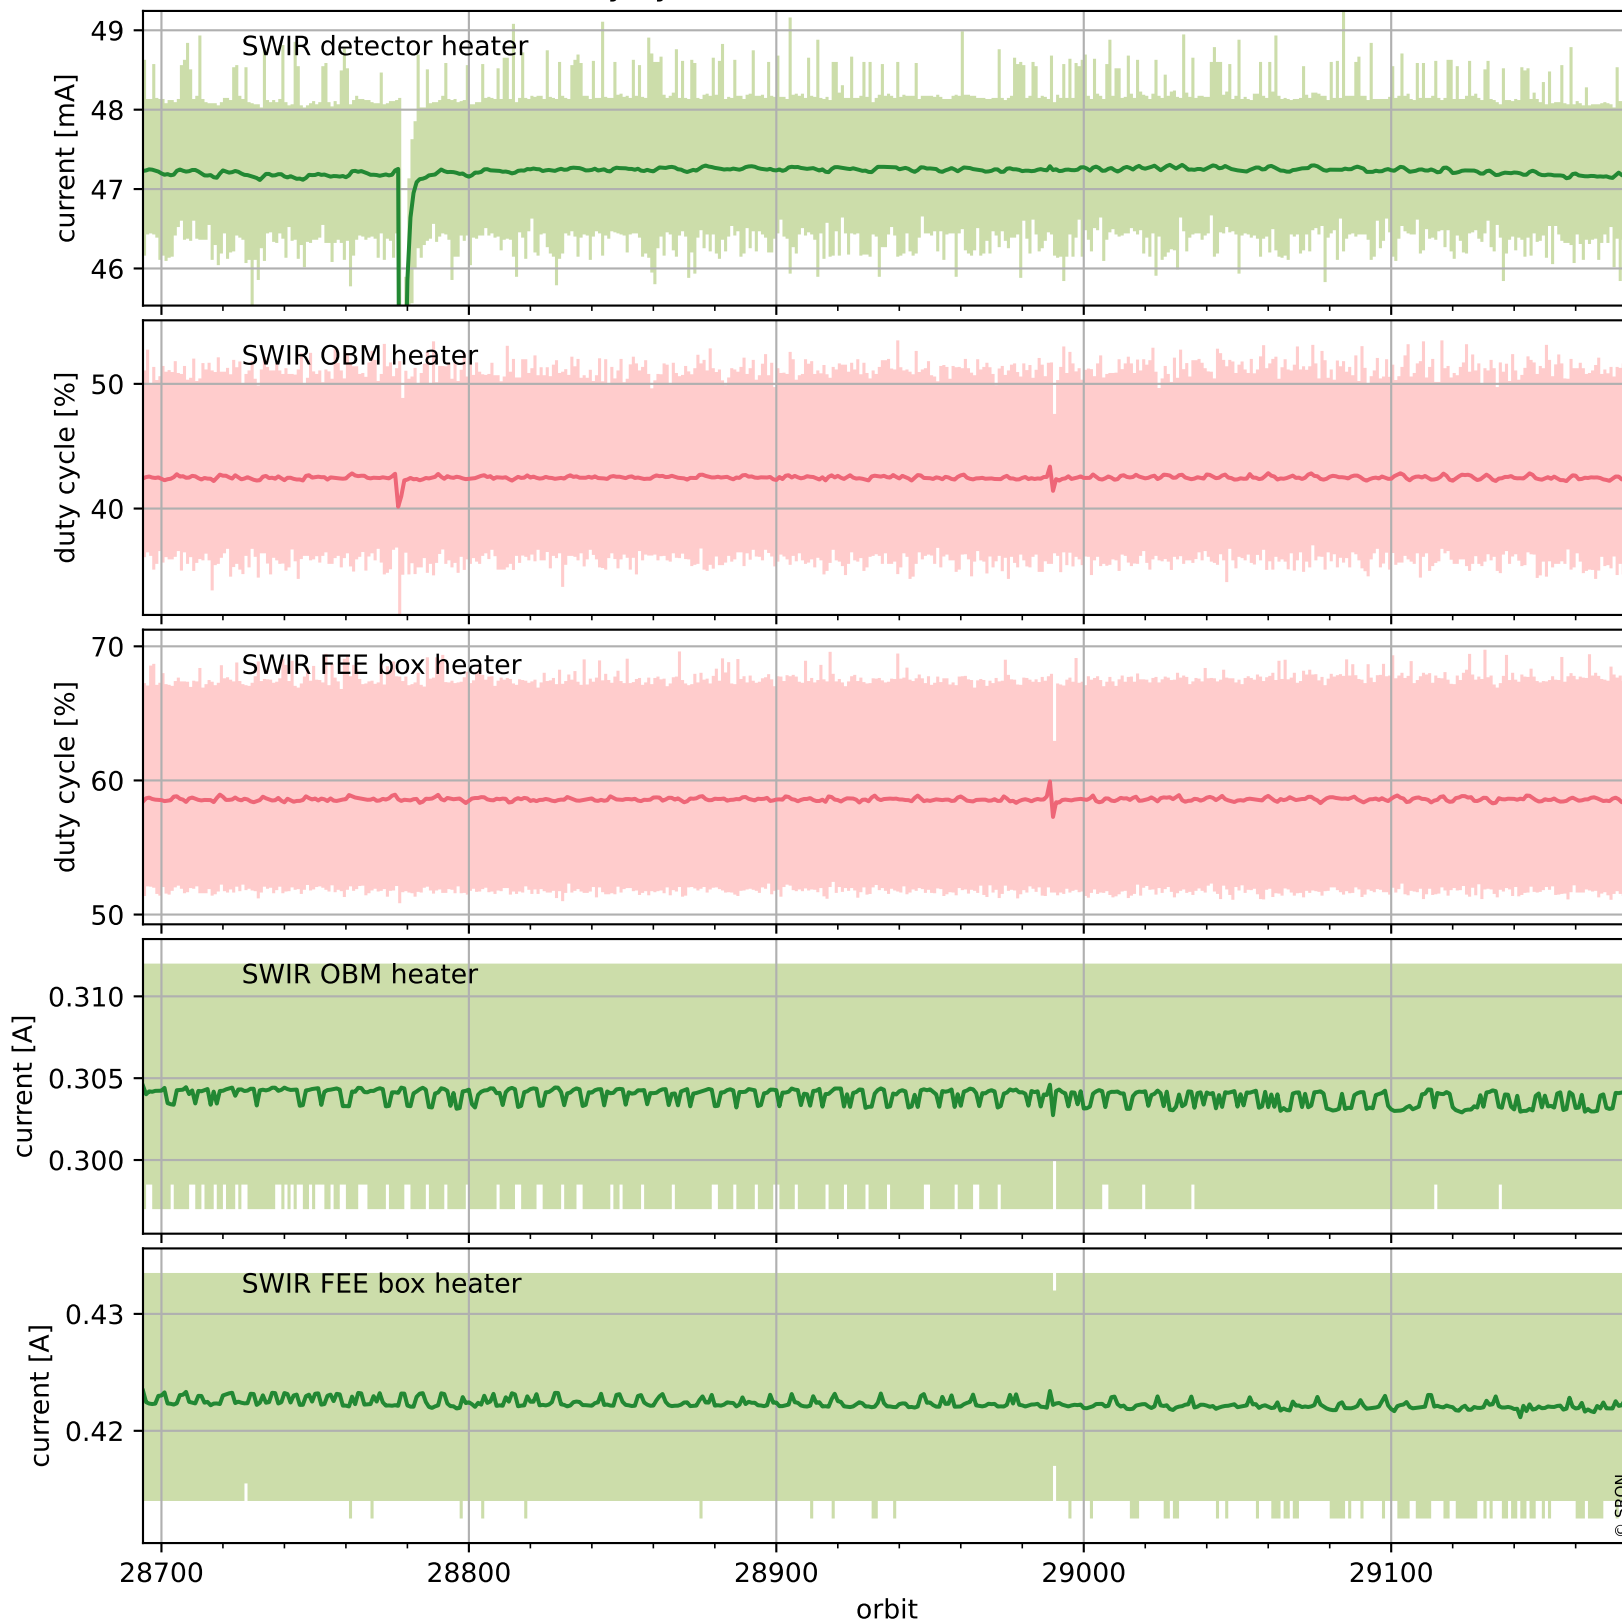

Tropomi SWIR housekeeping data

orbits : [29164, 29178]
coverage : 2023-05-31 / 2023-06-01
created : 2023-08-21T09:41:43

Temperature of sensors relevant for SWIR (one day)

Tropomi SWIR housekeeping data

orbits : [28694, 29178]
coverage : 2023-04-27 / 2023-06-01
created : 2023-08-21T09:41:43

Temperature of sensors relevant for SWIR (last month)

Tropomi SWIR housekeeping data

orbits : [29164, 29178]
coverage : 2023-05-31 / 2023-06-01
created : 2023-08-21T09:41:43

Current and duty cycle of 3 heaters relevant for SWIR (one day)

Tropomi SWIR housekeeping data

orbits : [28694, 29178]
coverage : 2023-04-27 / 2023-06-01
created : 2023-08-21T09:41:44

Current and duty cycle of 3 heaters relevant for SWIR (last month)

Tropomi SWIR housekeeping data

orbits : [29164, 29178]
coverage : 2023-05-31 / 2023-06-01
created : 2023-08-21T09:41:44

Temperature of sensors at the SWIR front-end electronics (one day)

Tropomi SWIR housekeeping data

orbits : [28694, 29178]
coverage : 2023-04-27 / 2023-06-01
created : 2023-08-21T09:41:44