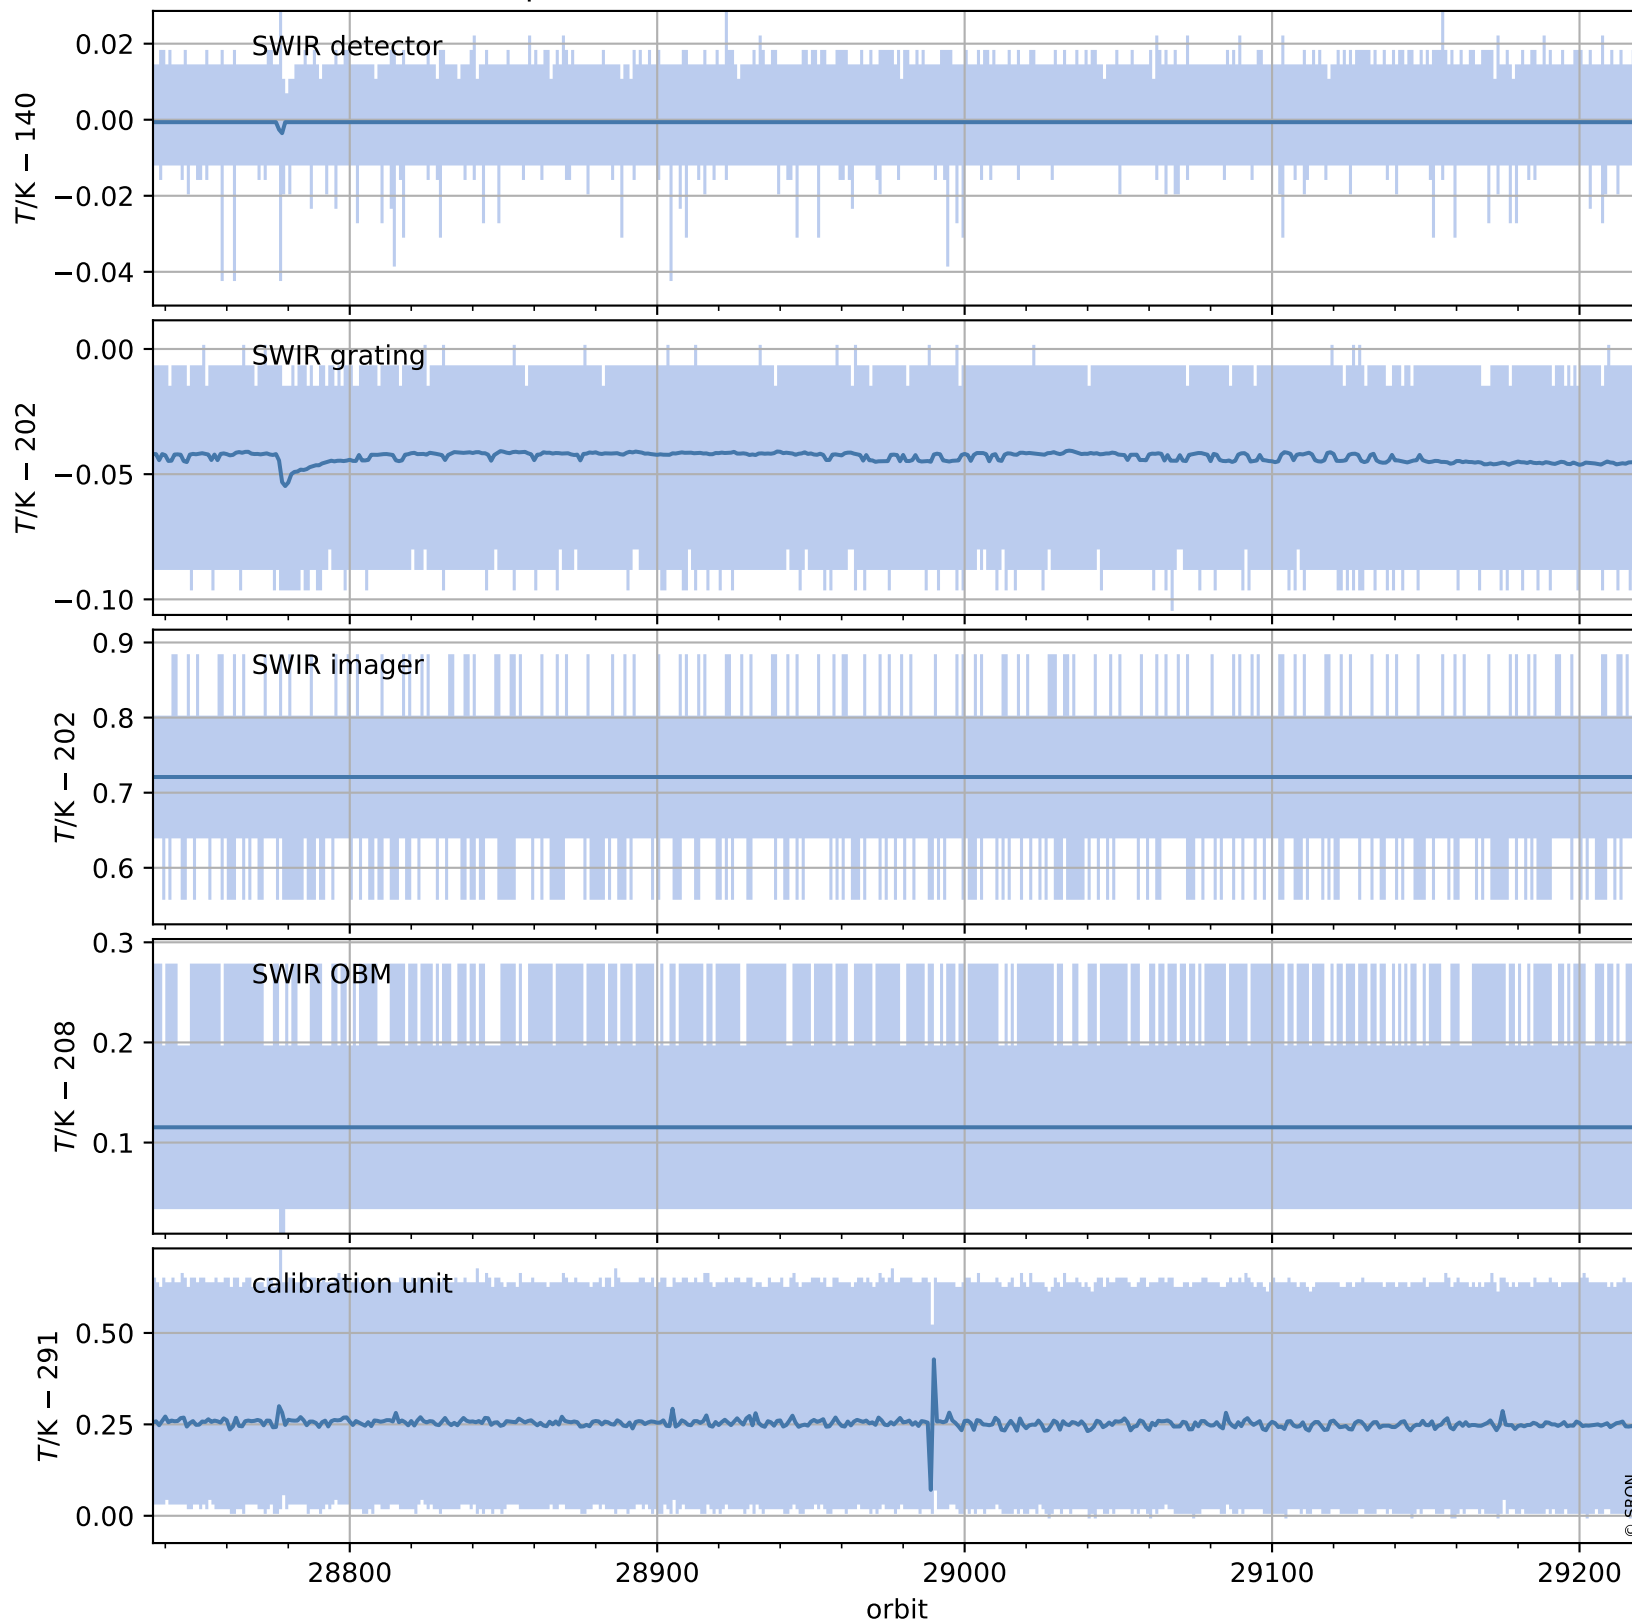

Tropomi SWIR housekeeping data

orbits : [29207, 29220]
coverage : 2023-06-03 / 2023-06-04
created : 2023-08-21T09:41:49

Temperature of sensors relevant for SWIR (one day)

Tropomi SWIR housekeeping data

orbits : [28736, 29220]
coverage : 2023-04-30 / 2023-06-04
created : 2023-08-21T09:41:50

Temperature of sensors relevant for SWIR (last month)

Tropomi SWIR housekeeping data

orbits : [29207, 29220]
coverage : 2023-06-03 / 2023-06-04
created : 2023-08-21T09:41:50

Current and duty cycle of 3 heaters relevant for SWIR (one day)

Tropomi SWIR housekeeping data

orbits : [28736, 29220]
coverage : 2023-04-30 / 2023-06-04
created : 2023-08-21T09:41:51

Current and duty cycle of 3 heaters relevant for SWIR (last month)

Tropomi SWIR housekeeping data

orbits : [29207, 29220]
coverage : 2023-06-03 / 2023-06-04
created : 2023-08-21T09:41:51

Temperature of sensors at the SWIR front-end electronics (one day)

Tropomi SWIR housekeeping data

orbits : [28736, 29220]
coverage : 2023-04-30 / 2023-06-04
created : 2023-08-21T09:41:51