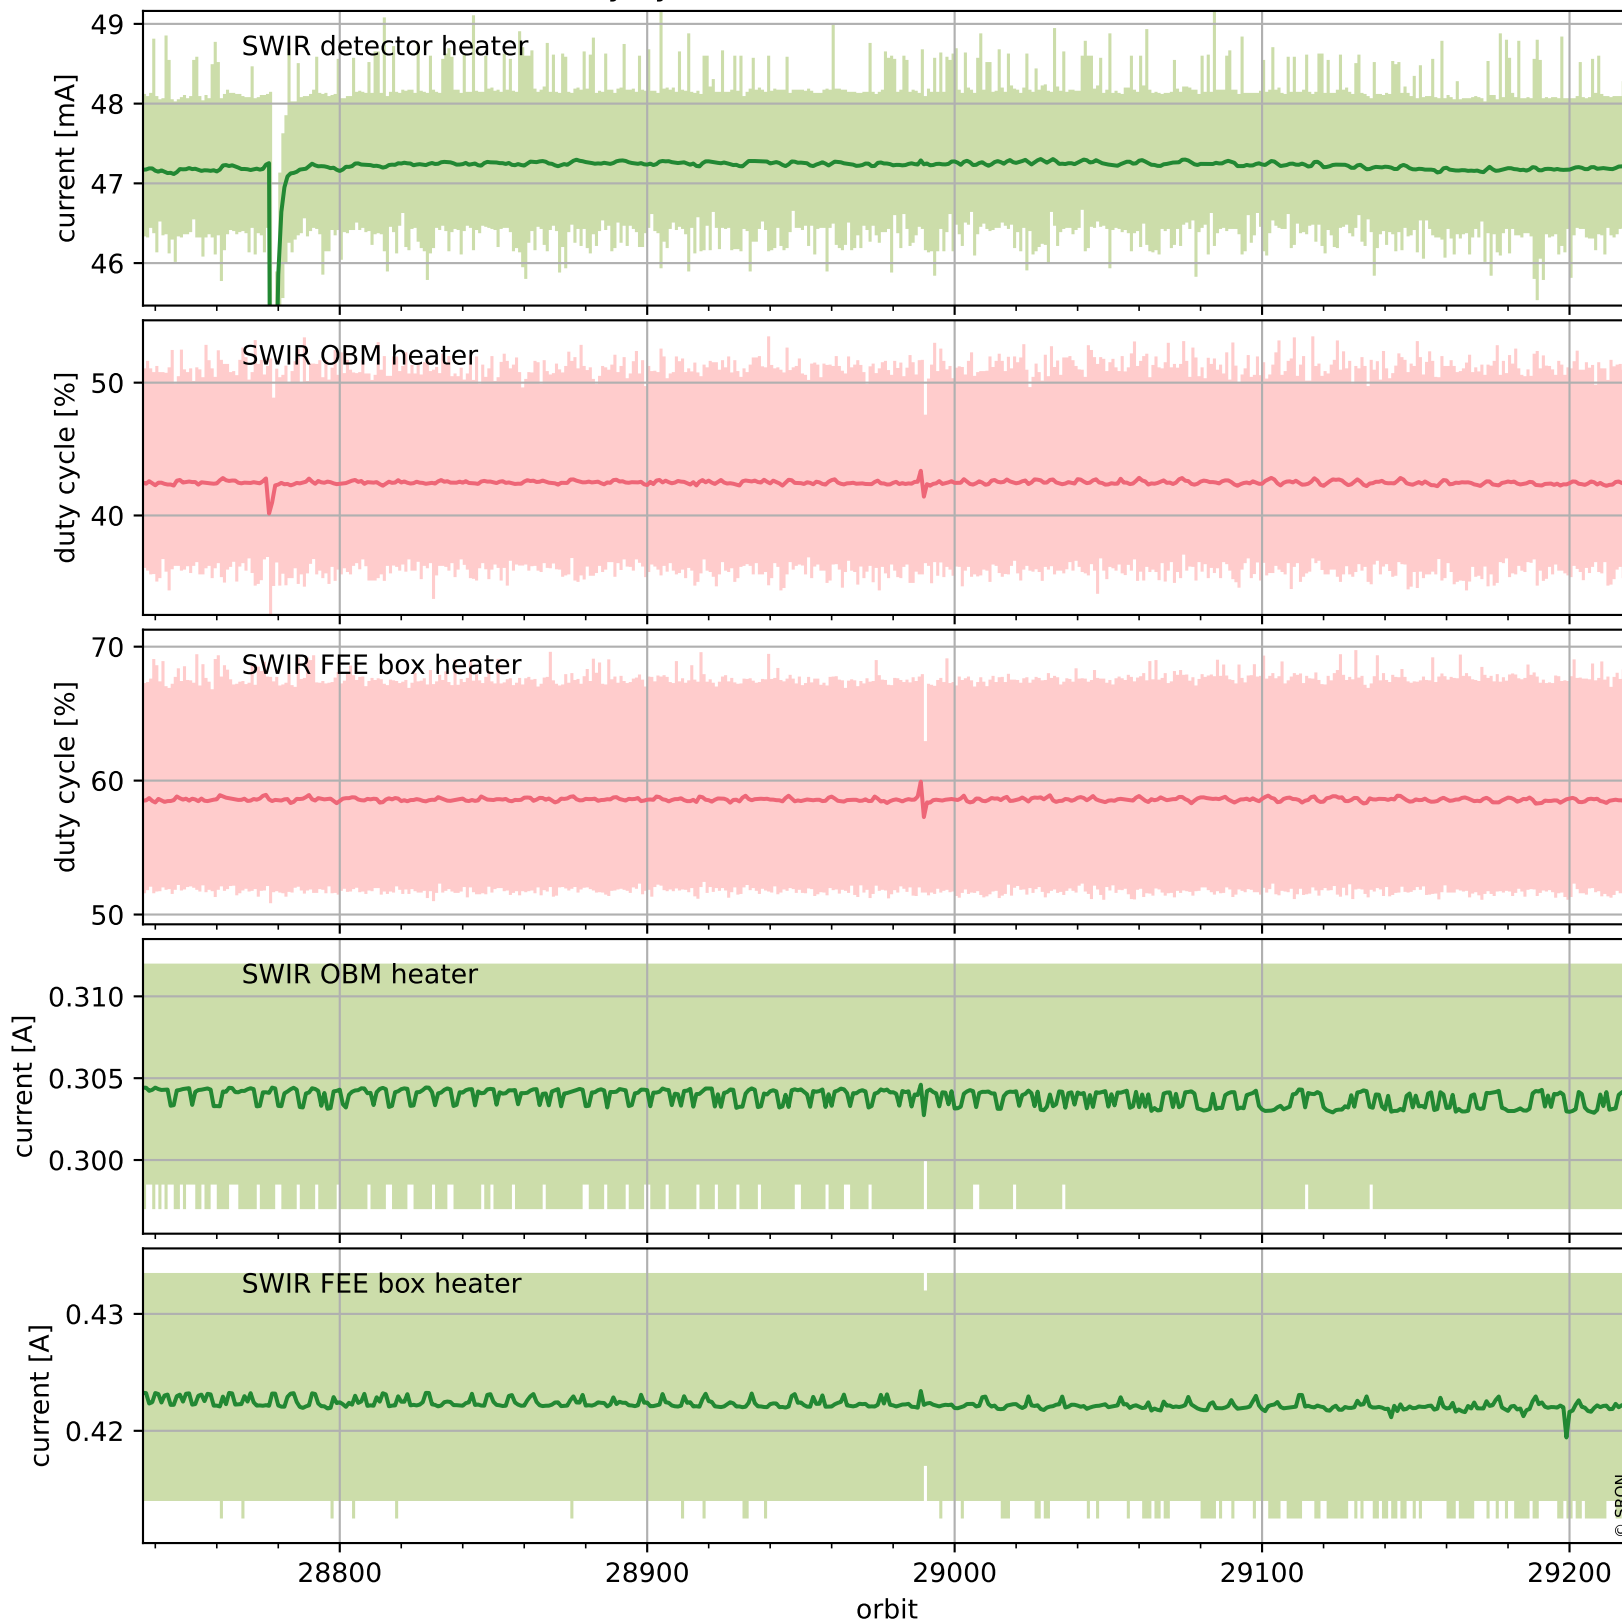

Tropomi SWIR housekeeping data

orbits : [29207, 29220]
coverage : 2023-06-03 / 2023-06-04
created : 2023-08-21T09:41:49

Temperature of sensors relevant for SWIR (one day)

Tropomi SWIR housekeeping data

orbits : [28736, 29220]
coverage : 2023-04-30 / 2023-06-04
created : 2023-08-21T09:41:50

Temperature of sensors relevant for SWIR (last month)

Tropomi SWIR housekeeping data

orbits : [29207, 29220]
coverage : 2023-06-03 / 2023-06-04
created : 2023-08-21T09:41:50

Current and duty cycle of 3 heaters relevant for SWIR (one day)

Tropomi SWIR housekeeping data

orbits : [28736, 29220]
coverage : 2023-04-30 / 2023-06-04
created : 2023-08-21T09:41:51

Current and duty cycle of 3 heaters relevant for SWIR (last month)

Tropomi SWIR housekeeping data

orbits : [29207, 29220]
coverage : 2023-06-03 / 2023-06-04
created : 2023-08-21T09:41:51

Temperature of sensors at the SWIR front-end electronics (one day)

Tropomi SWIR housekeeping data

orbits : [28736, 29220]
coverage : 2023-04-30 / 2023-06-04
created : 2023-08-21T09:41:51