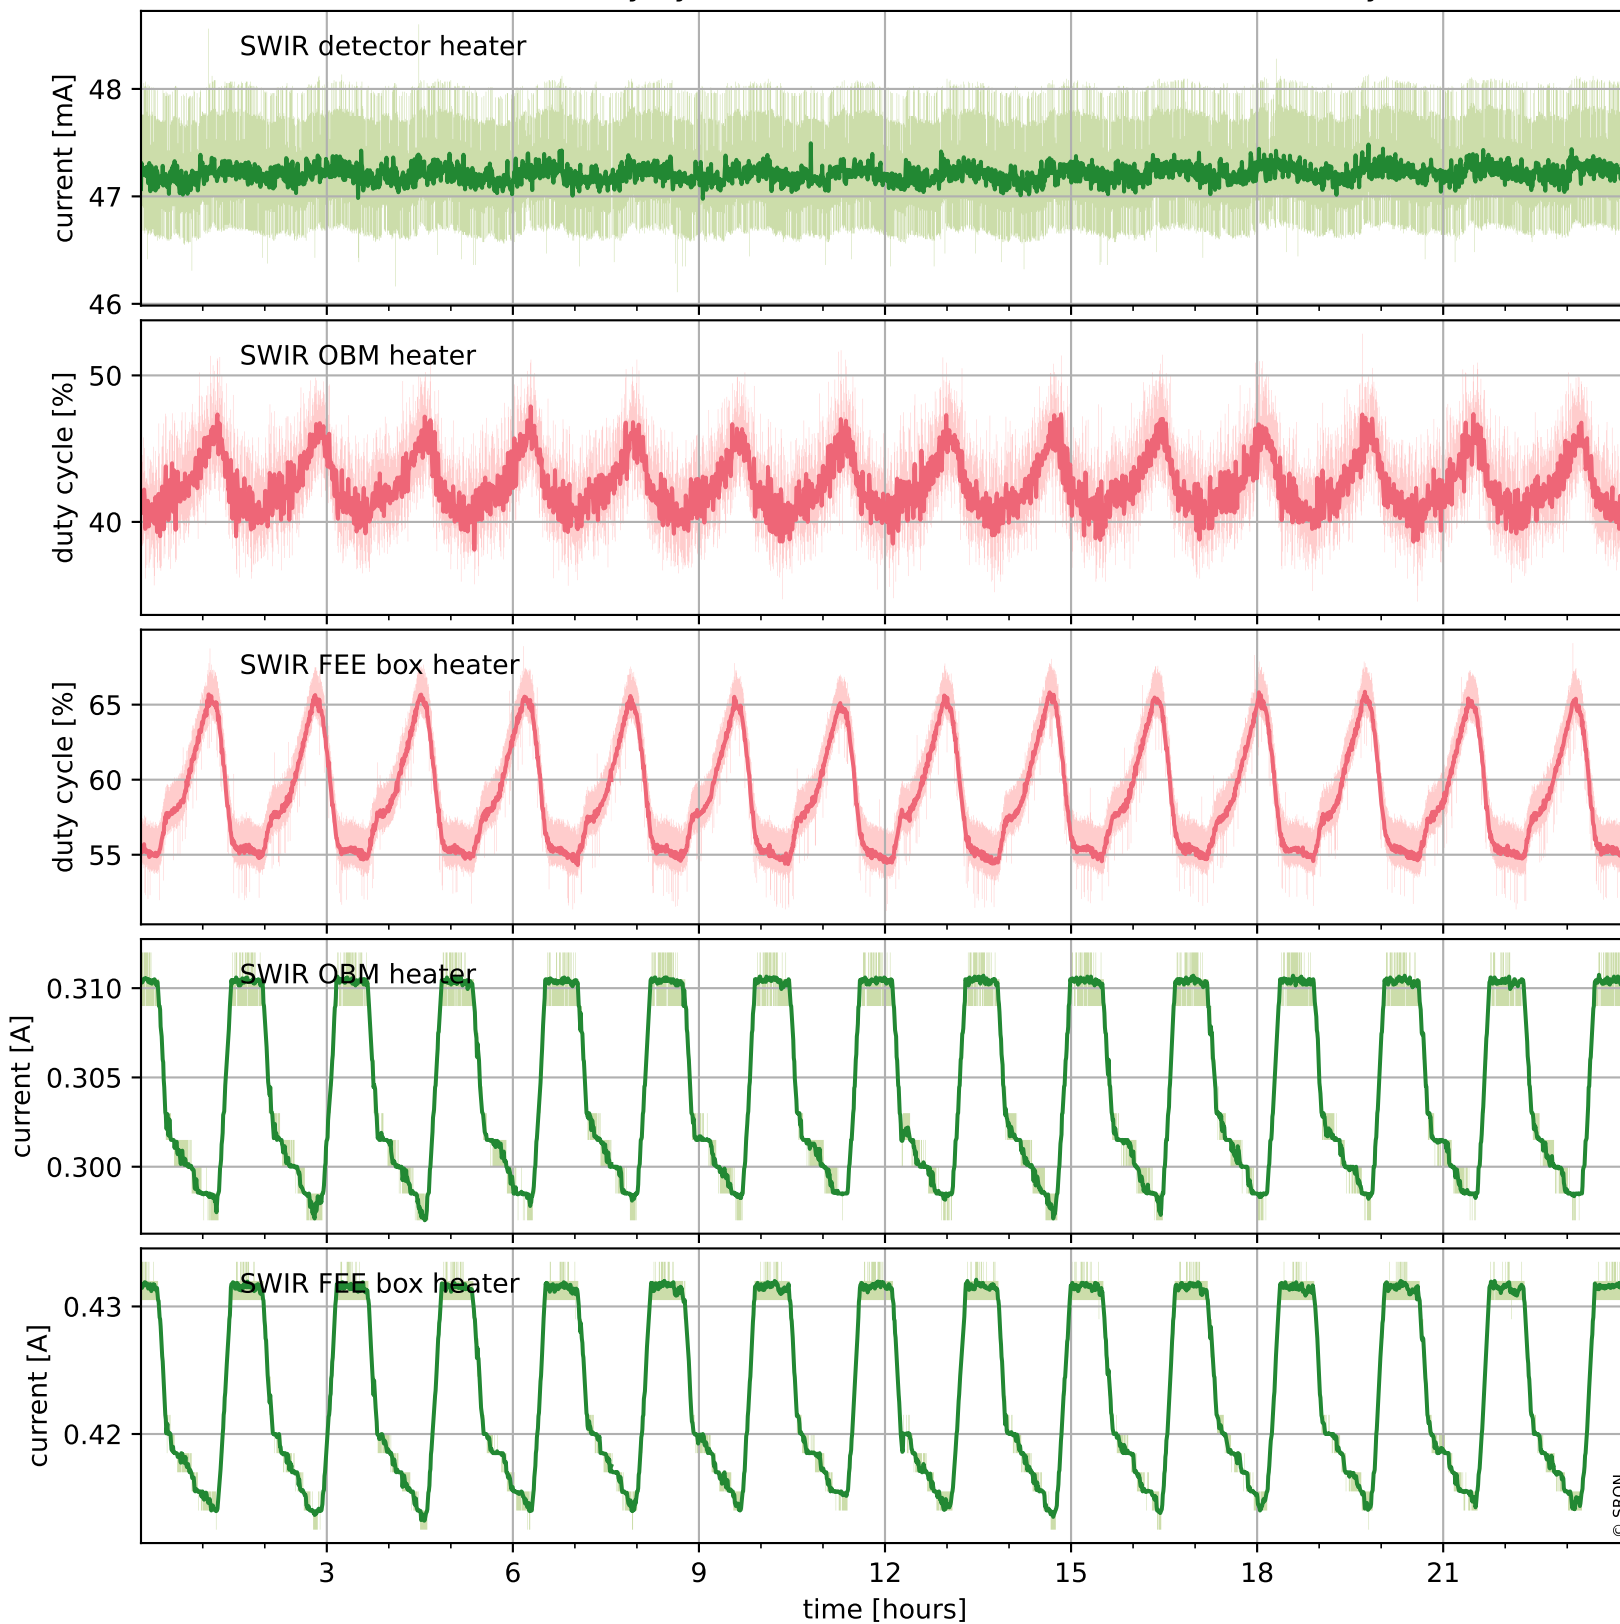

Tropomi SWIR housekeeping data

orbits : [29207, 29220]
coverage : 2023-06-03 / 2023-06-04
created : 2023-08-21T09:41:49

Temperature of sensors relevant for SWIR (one day)

Tropomi SWIR housekeeping data

orbits : [28736, 29220]
coverage : 2023-04-30 / 2023-06-04
created : 2023-08-21T09:41:50

Temperature of sensors relevant for SWIR (last month)

Tropomi SWIR housekeeping data

orbits : [29207, 29220]
coverage : 2023-06-03 / 2023-06-04
created : 2023-08-21T09:41:50

Current and duty cycle of 3 heaters relevant for SWIR (one day)

Tropomi SWIR housekeeping data

orbits : [28736, 29220]
coverage : 2023-04-30 / 2023-06-04
created : 2023-08-21T09:41:51

Current and duty cycle of 3 heaters relevant for SWIR (last month)

Tropomi SWIR housekeeping data