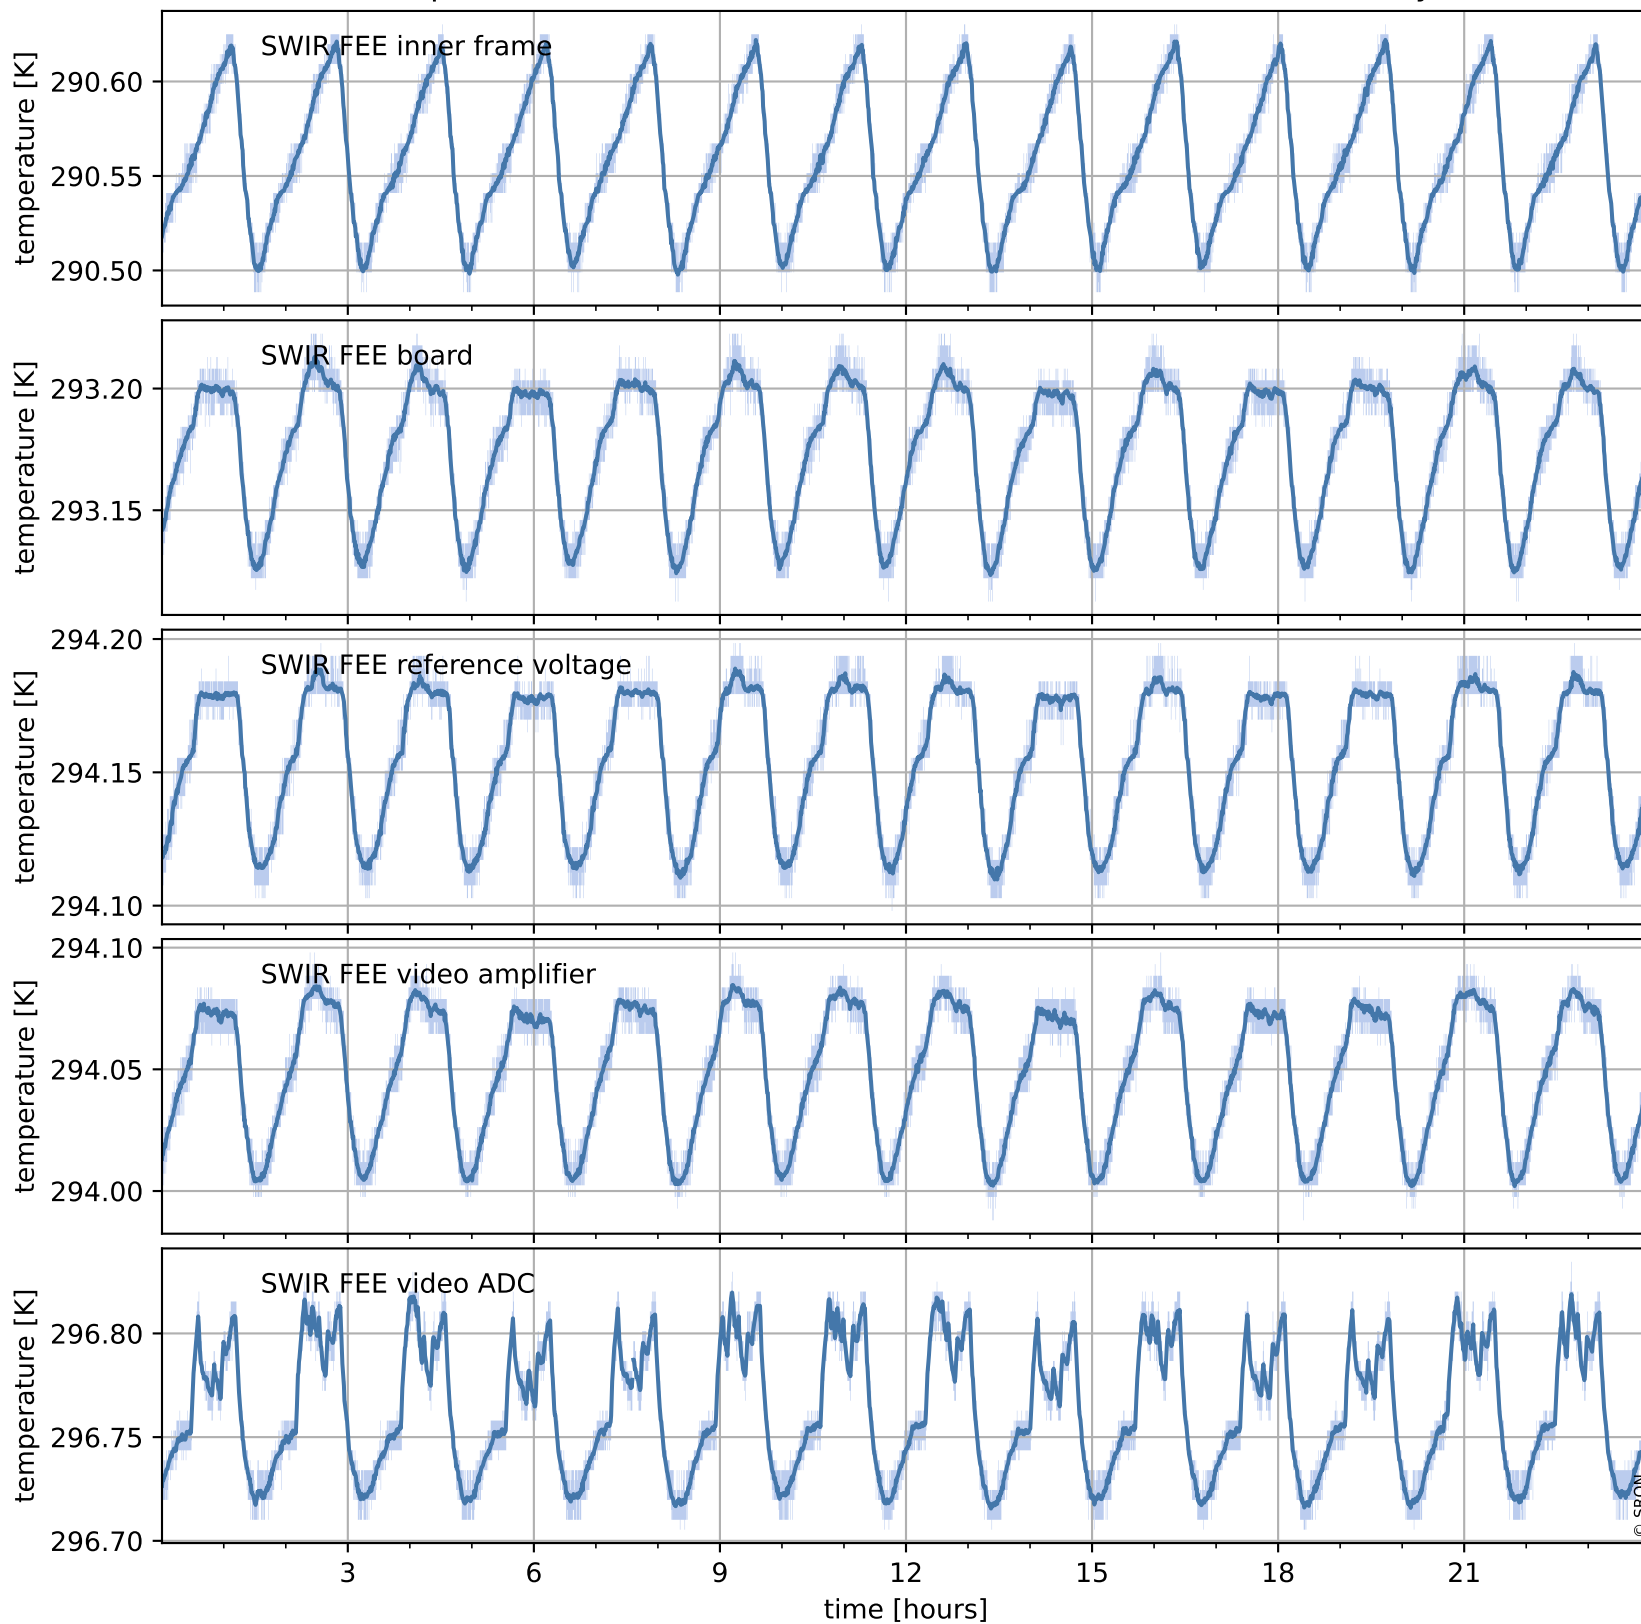

Tropomi SWIR housekeeping data

orbits : [29207, 29220]
coverage : 2023-06-03 / 2023-06-04
created : 2023-08-21T09:41:49

Temperature of sensors relevant for SWIR (one day)

Tropomi SWIR housekeeping data

orbits : [28736, 29220]
coverage : 2023-04-30 / 2023-06-04
created : 2023-08-21T09:41:50

Temperature of sensors relevant for SWIR (last month)

Tropomi SWIR housekeeping data

orbits : [29207, 29220]
coverage : 2023-06-03 / 2023-06-04
created : 2023-08-21T09:41:50

Current and duty cycle of 3 heaters relevant for SWIR (one day)

Tropomi SWIR housekeeping data

orbits : [28736, 29220]
coverage : 2023-04-30 / 2023-06-04
created : 2023-08-21T09:41:51

Current and duty cycle of 3 heaters relevant for SWIR (last month)

Tropomi SWIR housekeeping data

orbits : [29207, 29220]
coverage : 2023-06-03 / 2023-06-04
created : 2023-08-21T09:41:51

Temperature of sensors at the SWIR front-end electronics (one day)

Tropomi SWIR housekeeping data

orbits : [28736, 29220]
coverage : 2023-04-30 / 2023-06-04
created : 2023-08-21T09:41:51