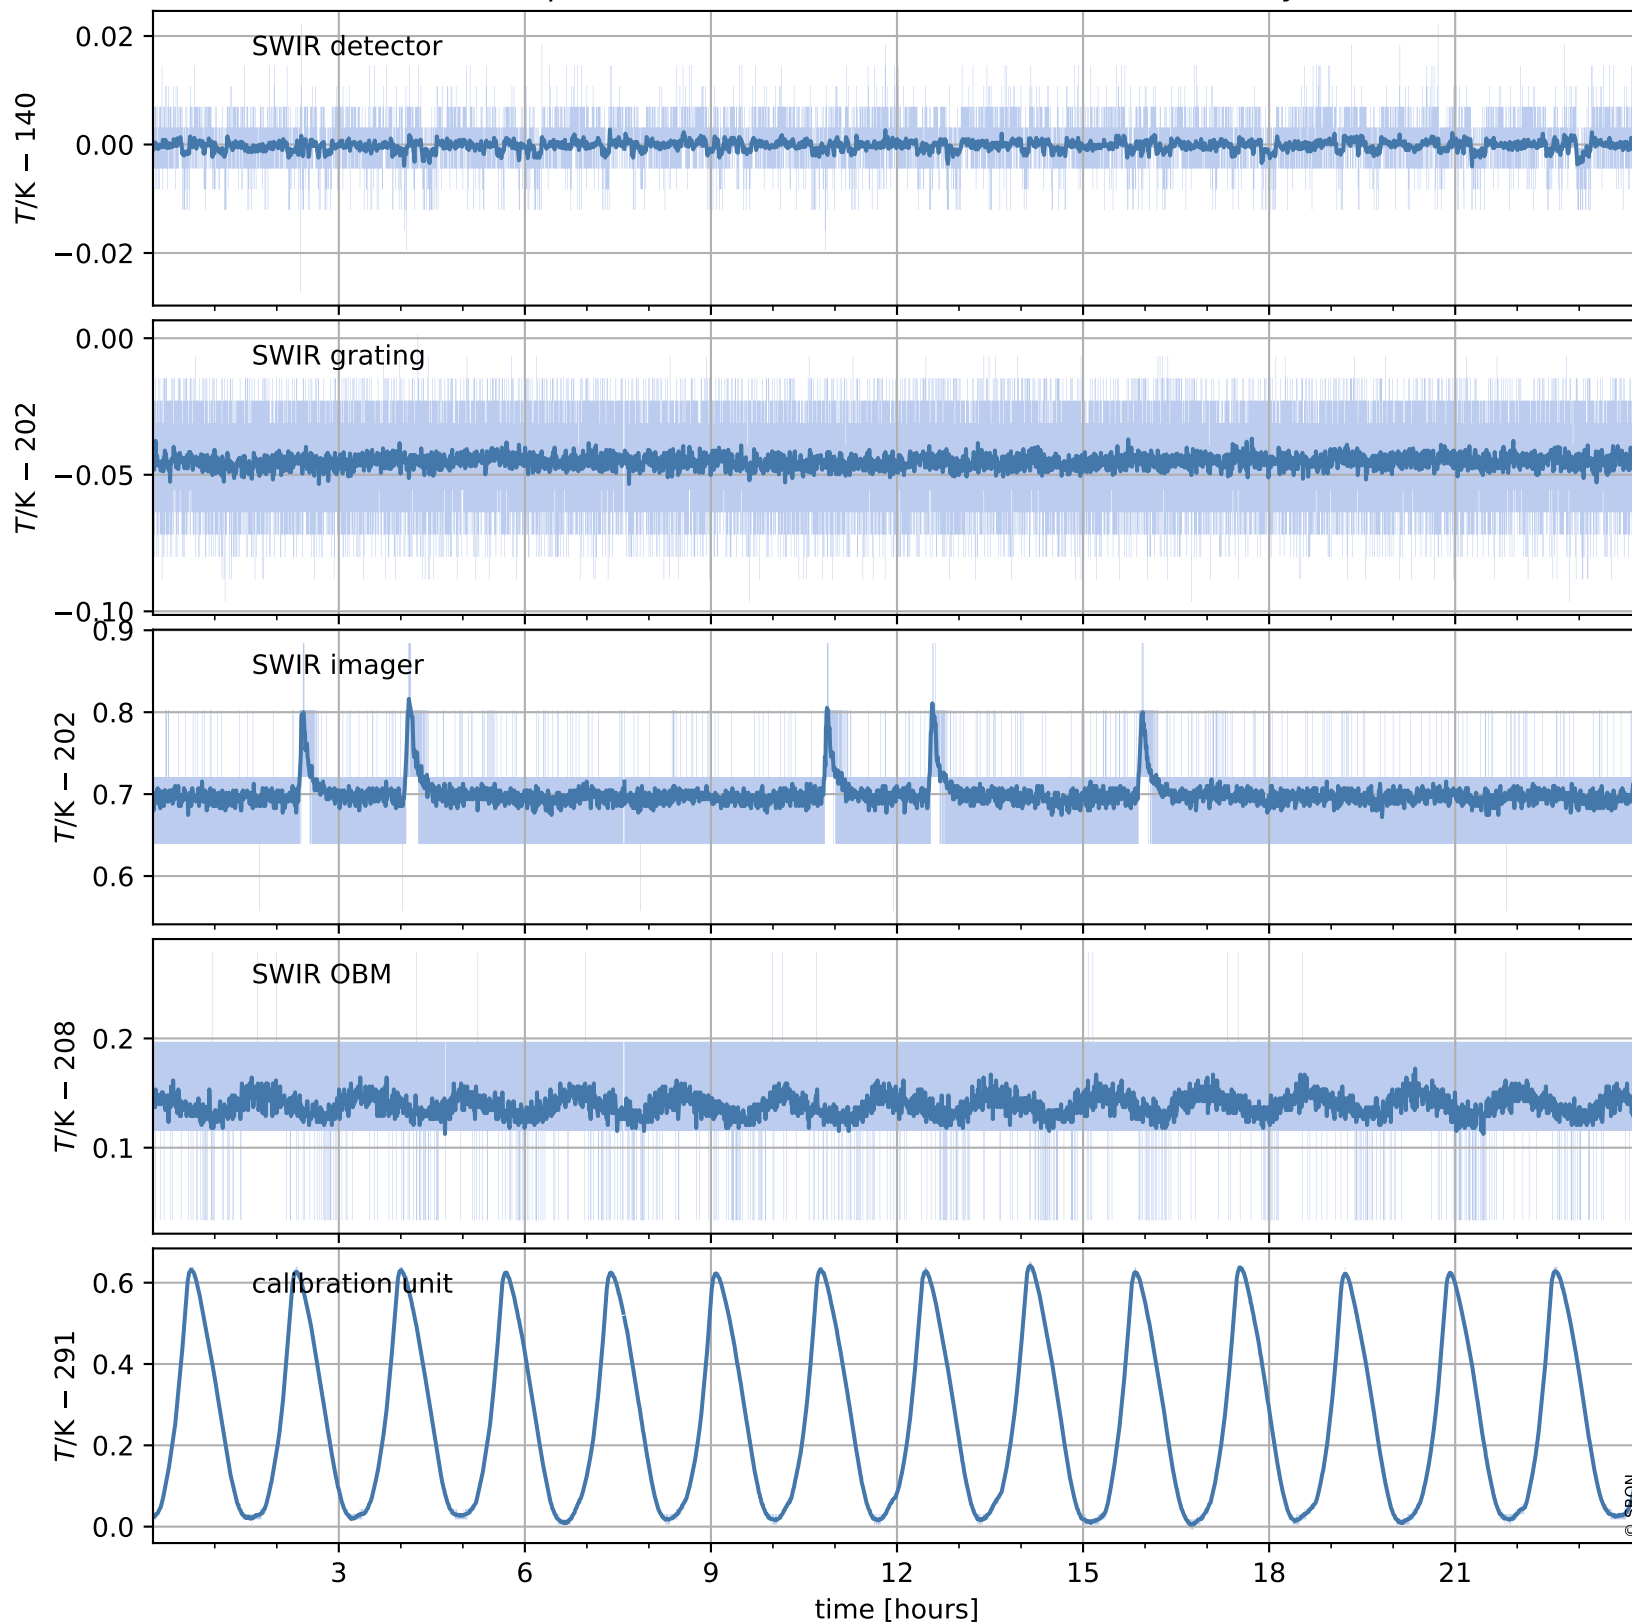

Tropomi SWIR housekeeping data

orbits : [29207, 29220]
coverage : 2023-06-03 / 2023-06-04
created : 2023-08-21T09:41:49

Temperature of sensors relevant for SWIR (one day)

Tropomi SWIR housekeeping data

orbits : [28736, 29220]
coverage : 2023-04-30 / 2023-06-04
created : 2023-08-21T09:41:50

Temperature of sensors relevant for SWIR (last month)

Tropomi SWIR housekeeping data

orbits : [29207, 29220]
coverage : 2023-06-03 / 2023-06-04
created : 2023-08-21T09:41:50

Current and duty cycle of 3 heaters relevant for SWIR (one day)

Tropomi SWIR housekeeping data

orbits : [28736, 29220]
coverage : 2023-04-30 / 2023-06-04
created : 2023-08-21T09:41:51

Current and duty cycle of 3 heaters relevant for SWIR (last month)

Tropomi SWIR housekeeping data