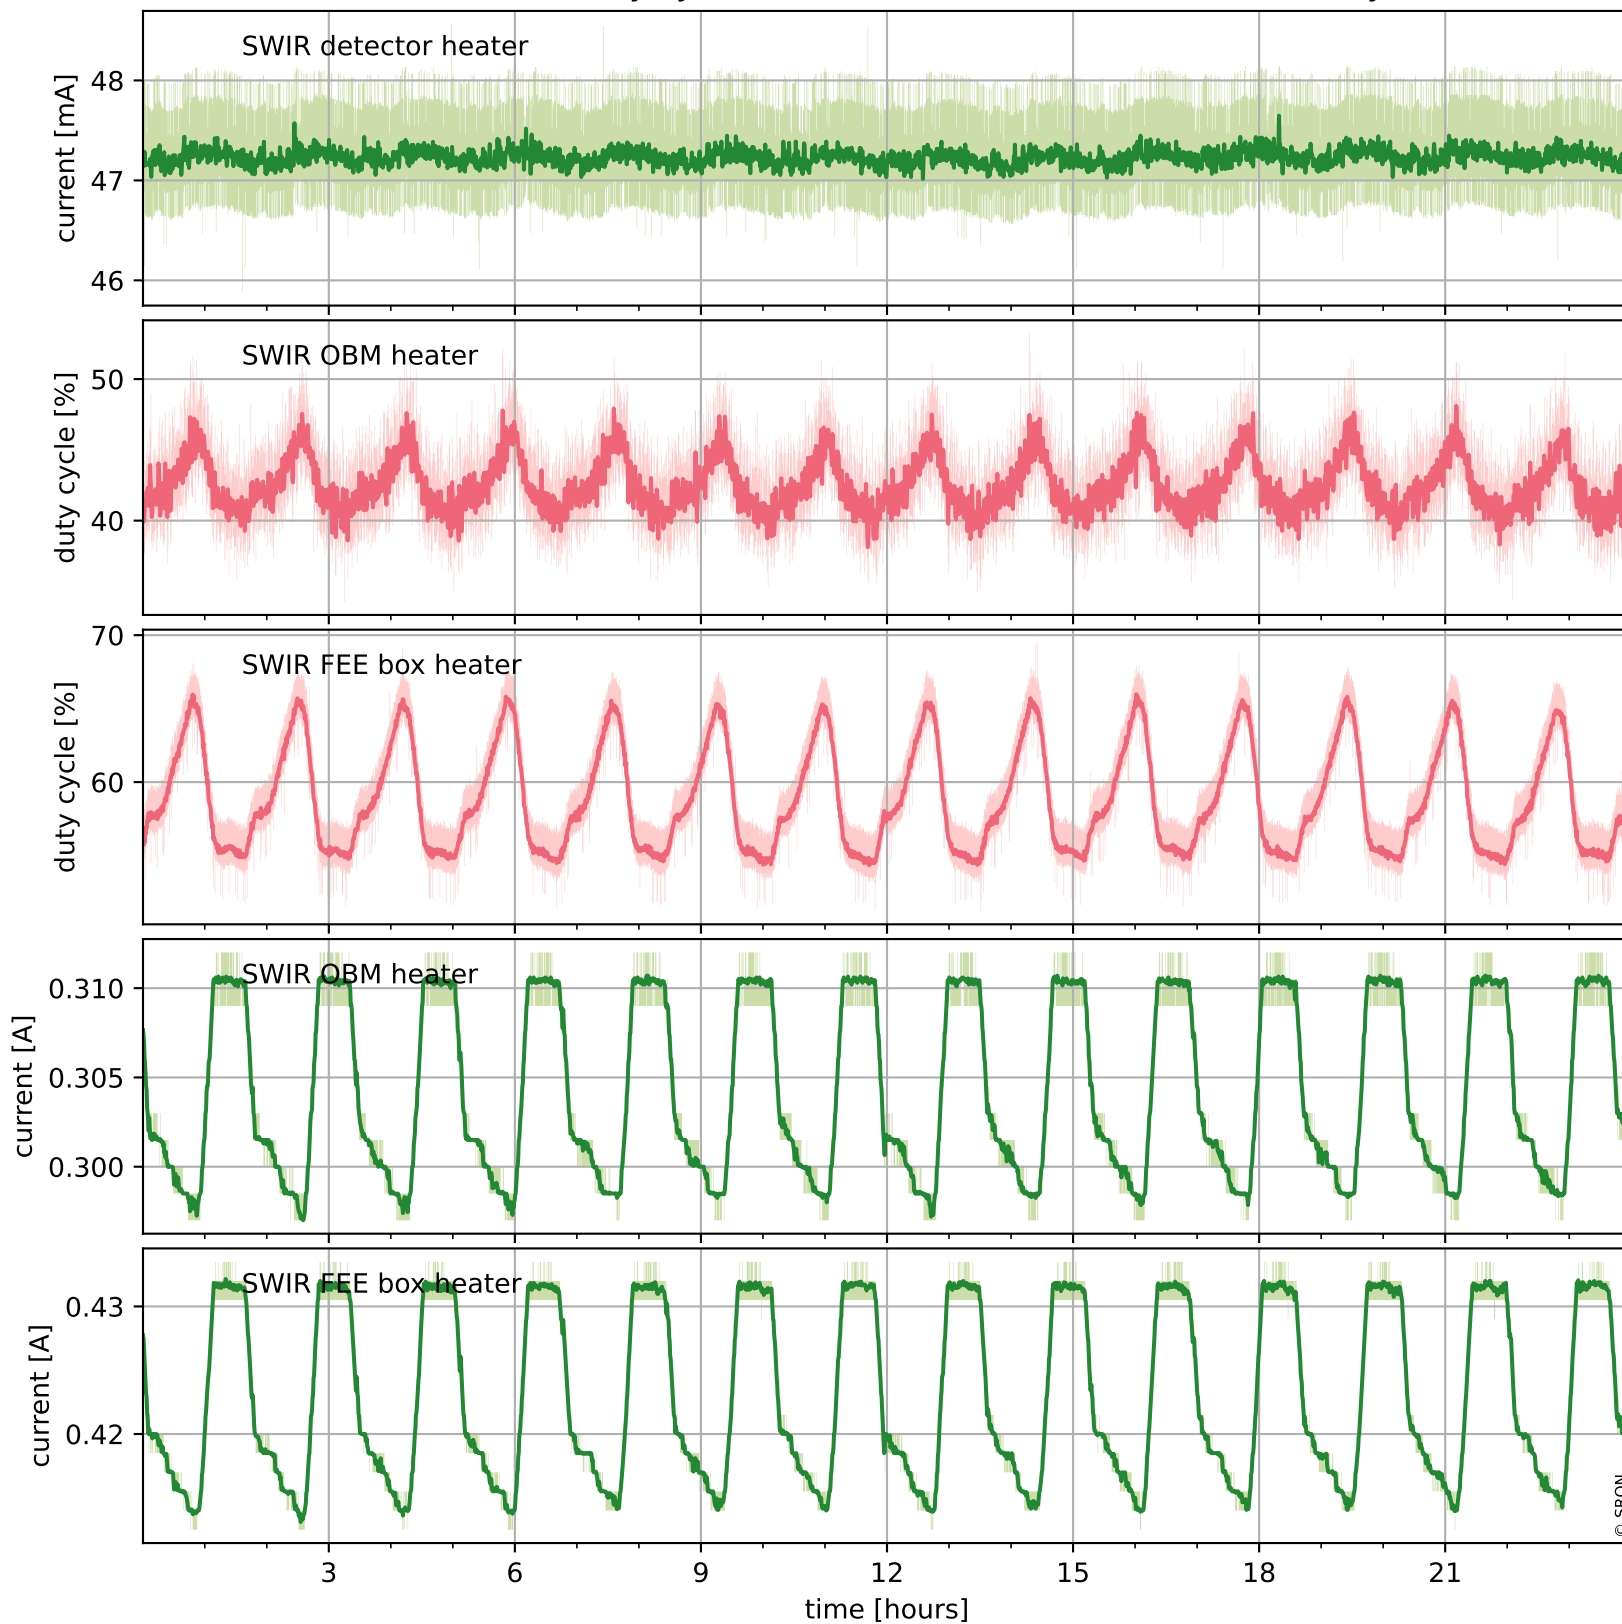

Tropomi SWIR housekeeping data

orbits : [29221, 29234]
coverage : 2023-06-04 / 2023-06-05
created : 2023-08-21T09:41:52

Temperature of sensors relevant for SWIR (one day)

Tropomi SWIR housekeeping data

orbits : [28750, 29234]
coverage : 2023-05-01 / 2023-06-05
created : 2023-08-21T09:41:52

Temperature of sensors relevant for SWIR (last month)

Tropomi SWIR housekeeping data

orbits : [29221, 29234]
coverage : 2023-06-04 / 2023-06-05
created : 2023-08-21T09:41:52

Current and duty cycle of 3 heaters relevant for SWIR (one day)

Tropomi SWIR housekeeping data

orbits : [28750, 29234]
coverage : 2023-05-01 / 2023-06-05
created : 2023-08-21T09:41:53

Current and duty cycle of 3 heaters relevant for SWIR (last month)

Tropomi SWIR housekeeping data

orbits : [29221, 29234]
coverage : 2023-06-04 / 2023-06-05
created : 2023-08-21T09:41:53

Temperature of sensors at the SWIR front-end electronics (one day)

Tropomi SWIR housekeeping data

orbits : [28750, 29234]
coverage : 2023-05-01 / 2023-06-05
created : 2023-08-21T09:41:54