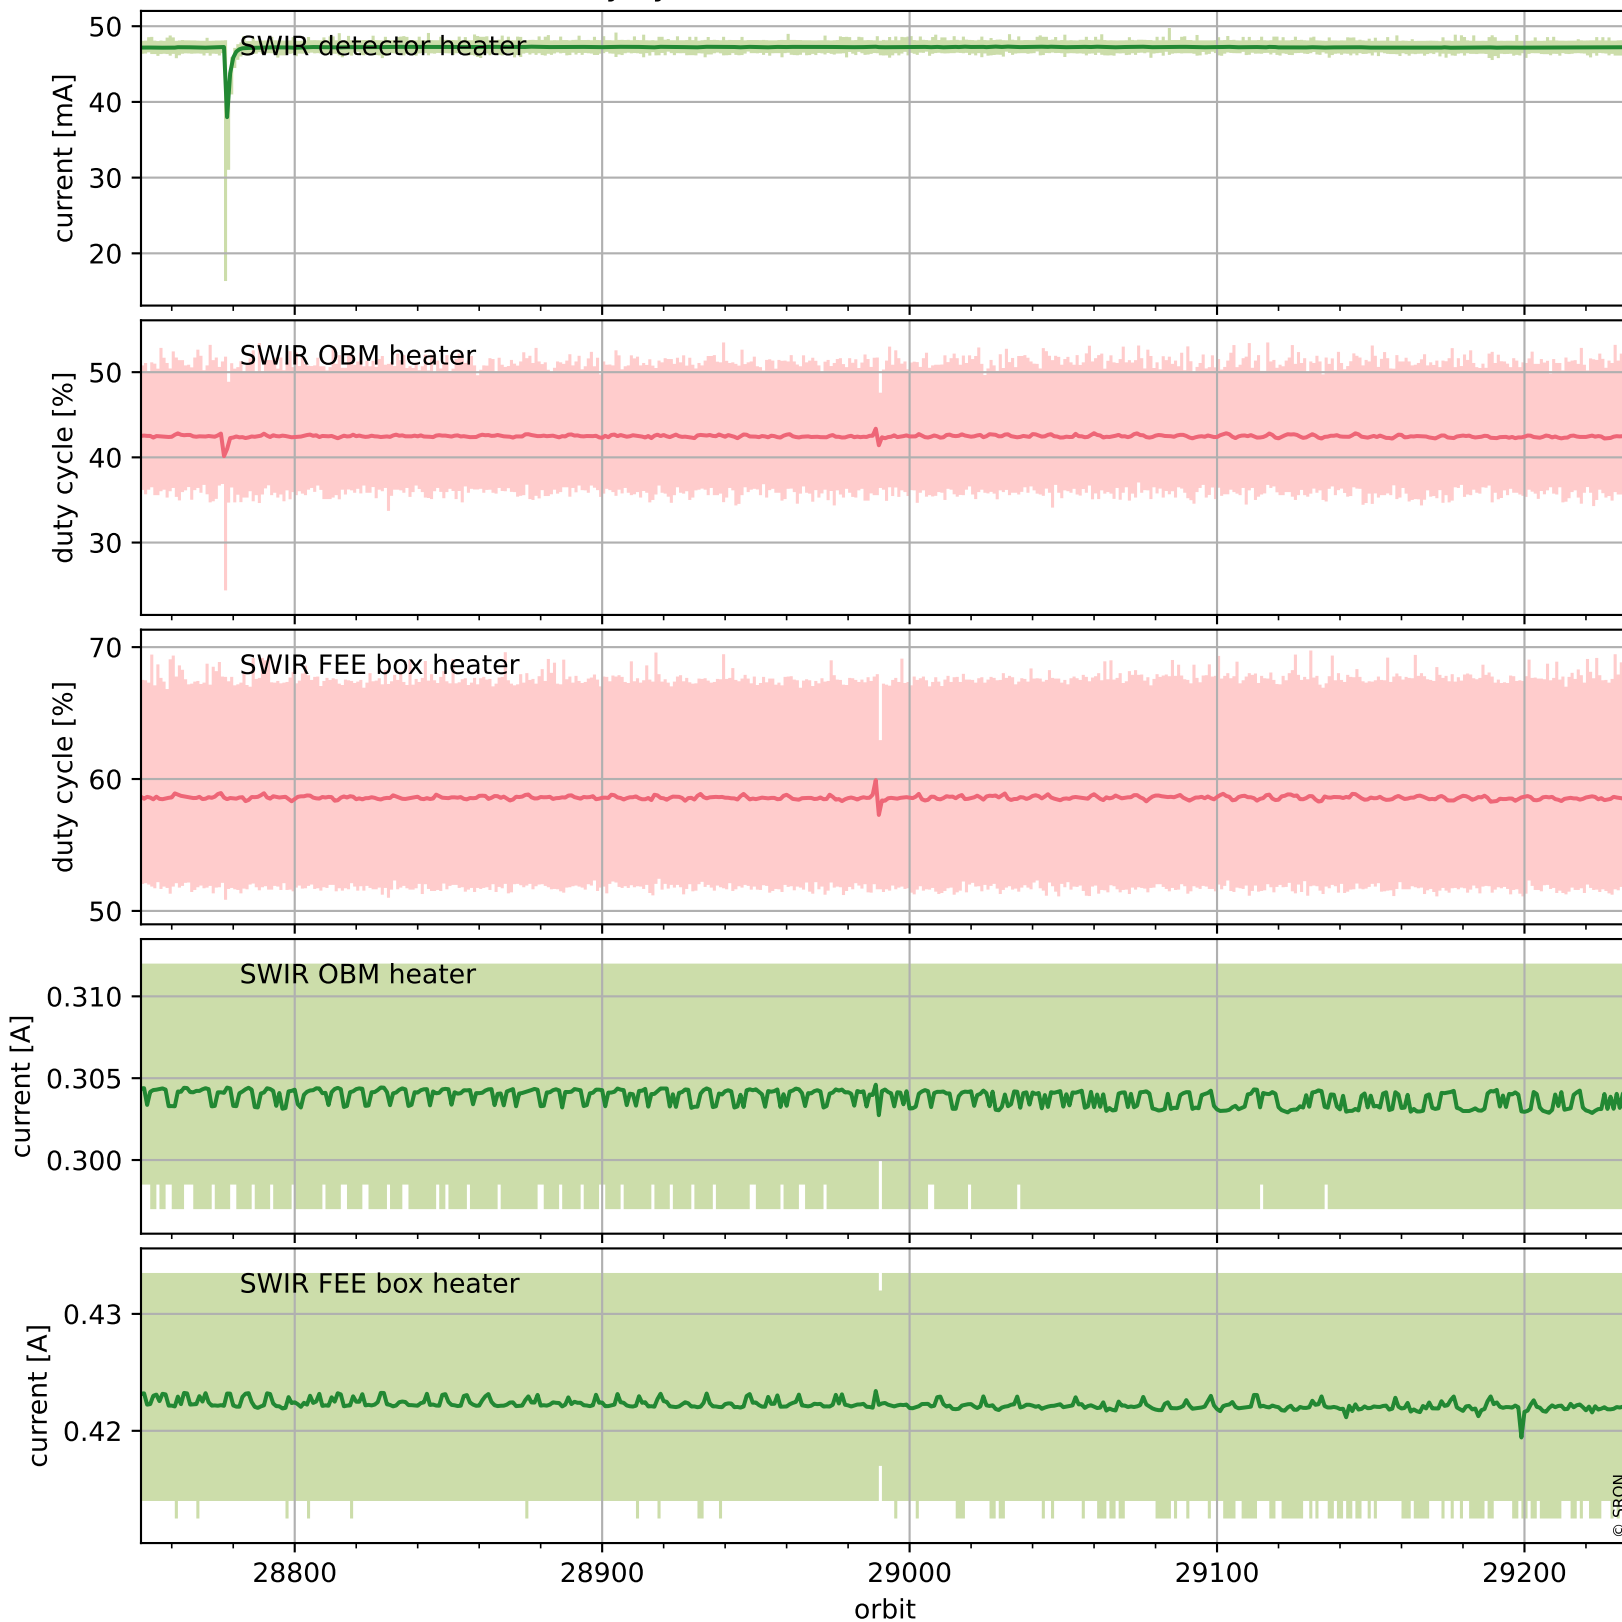

Tropomi SWIR housekeeping data

orbits : [29221, 29234]
coverage : 2023-06-04 / 2023-06-05
created : 2023-08-21T09:41:52

Temperature of sensors relevant for SWIR (one day)

Tropomi SWIR housekeeping data

orbits : [28750, 29234]
coverage : 2023-05-01 / 2023-06-05
created : 2023-08-21T09:41:52

Temperature of sensors relevant for SWIR (last month)

Tropomi SWIR housekeeping data

orbits : [29221, 29234]
coverage : 2023-06-04 / 2023-06-05
created : 2023-08-21T09:41:52

Current and duty cycle of 3 heaters relevant for SWIR (one day)

Tropomi SWIR housekeeping data

orbits : [28750, 29234]
coverage : 2023-05-01 / 2023-06-05
created : 2023-08-21T09:41:53

Current and duty cycle of 3 heaters relevant for SWIR (last month)

Tropomi SWIR housekeeping data

orbits : [29221, 29234]
coverage : 2023-06-04 / 2023-06-05
created : 2023-08-21T09:41:53

Temperature of sensors at the SWIR front-end electronics (one day)

Tropomi SWIR housekeeping data

orbits : [28750, 29234]
coverage : 2023-05-01 / 2023-06-05
created : 2023-08-21T09:41:54