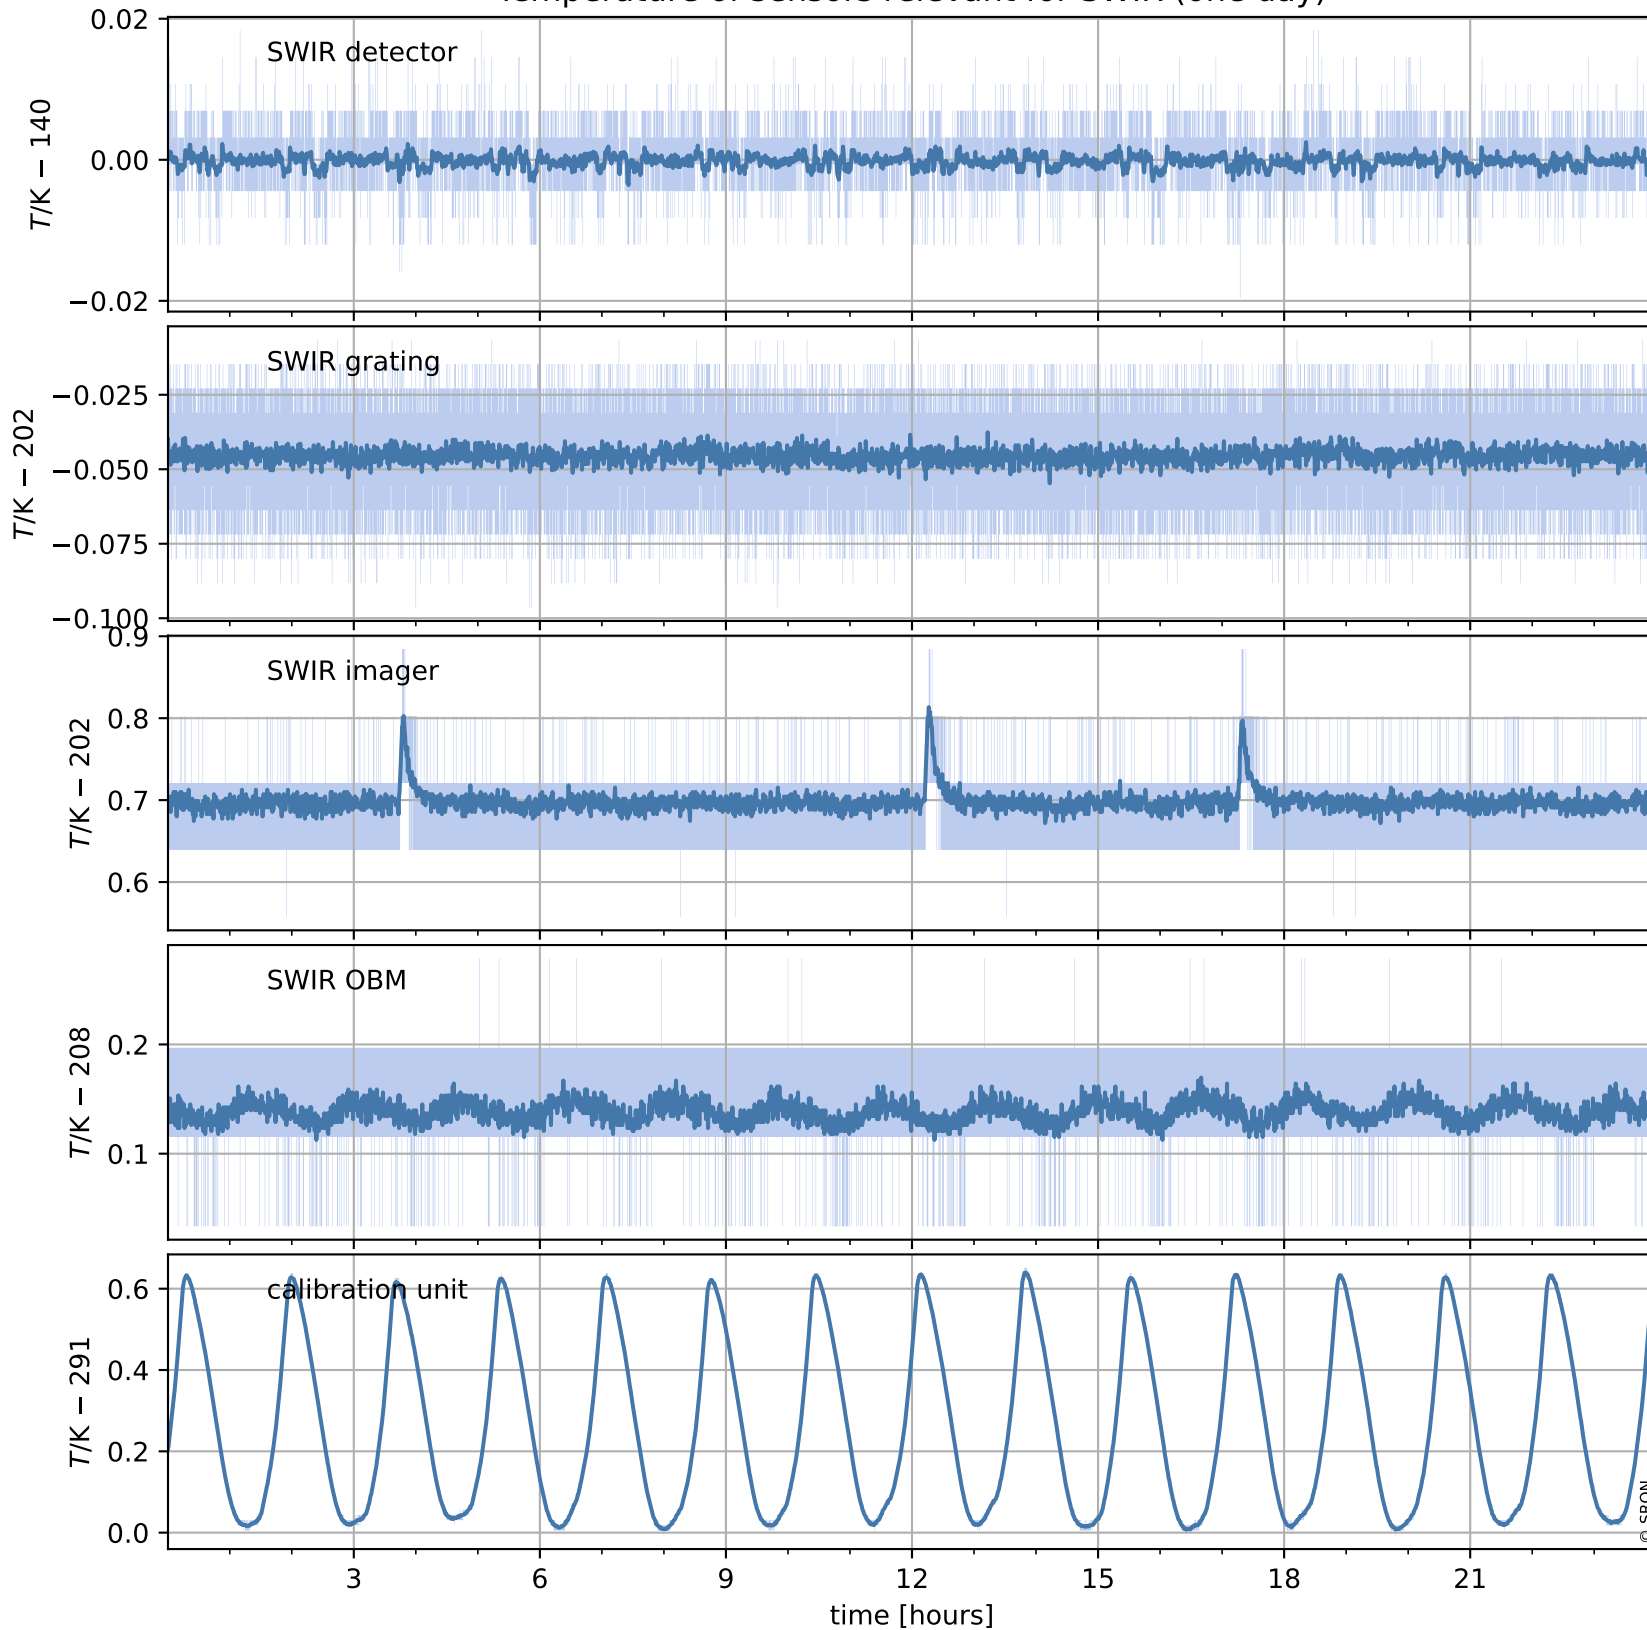

Tropomi SWIR housekeeping data

orbits : [29221, 29234]
coverage : 2023-06-04 / 2023-06-05
created : 2023-08-21T09:41:52

Temperature of sensors relevant for SWIR (one day)

Tropomi SWIR housekeeping data

orbits : [28750, 29234]
coverage : 2023-05-01 / 2023-06-05
created : 2023-08-21T09:41:52

Temperature of sensors relevant for SWIR (last month)

Tropomi SWIR housekeeping data

orbits : [29221, 29234]
coverage : 2023-06-04 / 2023-06-05
created : 2023-08-21T09:41:52

Current and duty cycle of 3 heaters relevant for SWIR (one day)