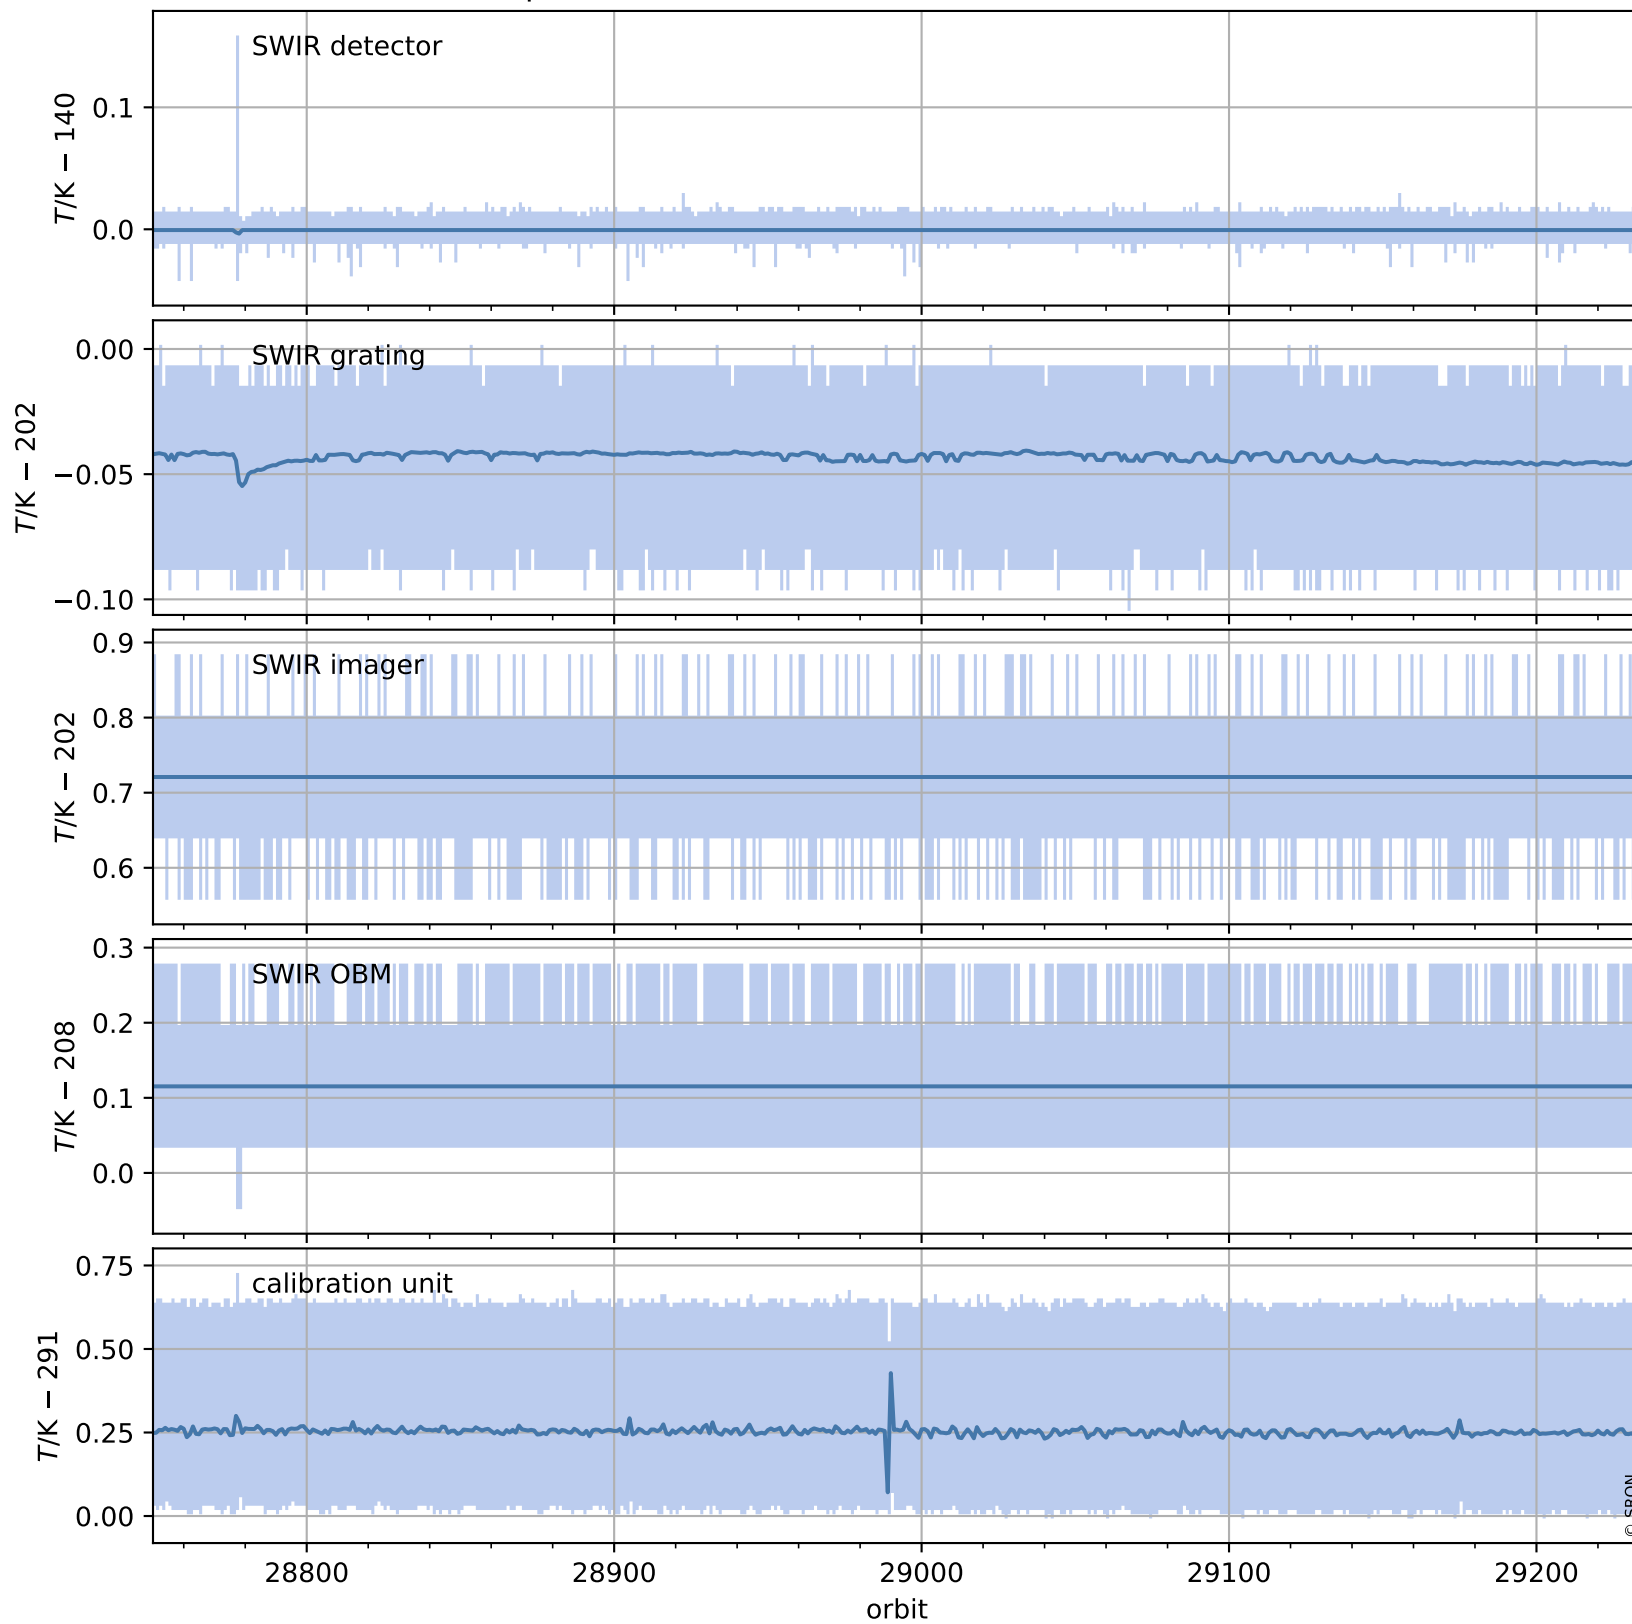

Tropomi SWIR housekeeping data

orbits : [29221, 29234]
coverage : 2023-06-04 / 2023-06-05
created : 2023-08-21T09:41:52

Temperature of sensors relevant for SWIR (one day)

Tropomi SWIR housekeeping data

orbits : [28750, 29234]
coverage : 2023-05-01 / 2023-06-05
created : 2023-08-21T09:41:52

Temperature of sensors relevant for SWIR (last month)

Tropomi SWIR housekeeping data

orbits : [29221, 29234]
coverage : 2023-06-04 / 2023-06-05
created : 2023-08-21T09:41:52

Current and duty cycle of 3 heaters relevant for SWIR (one day)

Tropomi SWIR housekeeping data

orbits : [28750, 29234]
coverage : 2023-05-01 / 2023-06-05
created : 2023-08-21T09:41:53

Current and duty cycle of 3 heaters relevant for SWIR (last month)

Tropomi SWIR housekeeping data

orbits : [29221, 29234]
coverage : 2023-06-04 / 2023-06-05
created : 2023-08-21T09:41:53

Temperature of sensors at the SWIR front-end electronics (one day)

Tropomi SWIR housekeeping data

orbits : [28750, 29234]
coverage : 2023-05-01 / 2023-06-05
created : 2023-08-21T09:41:54