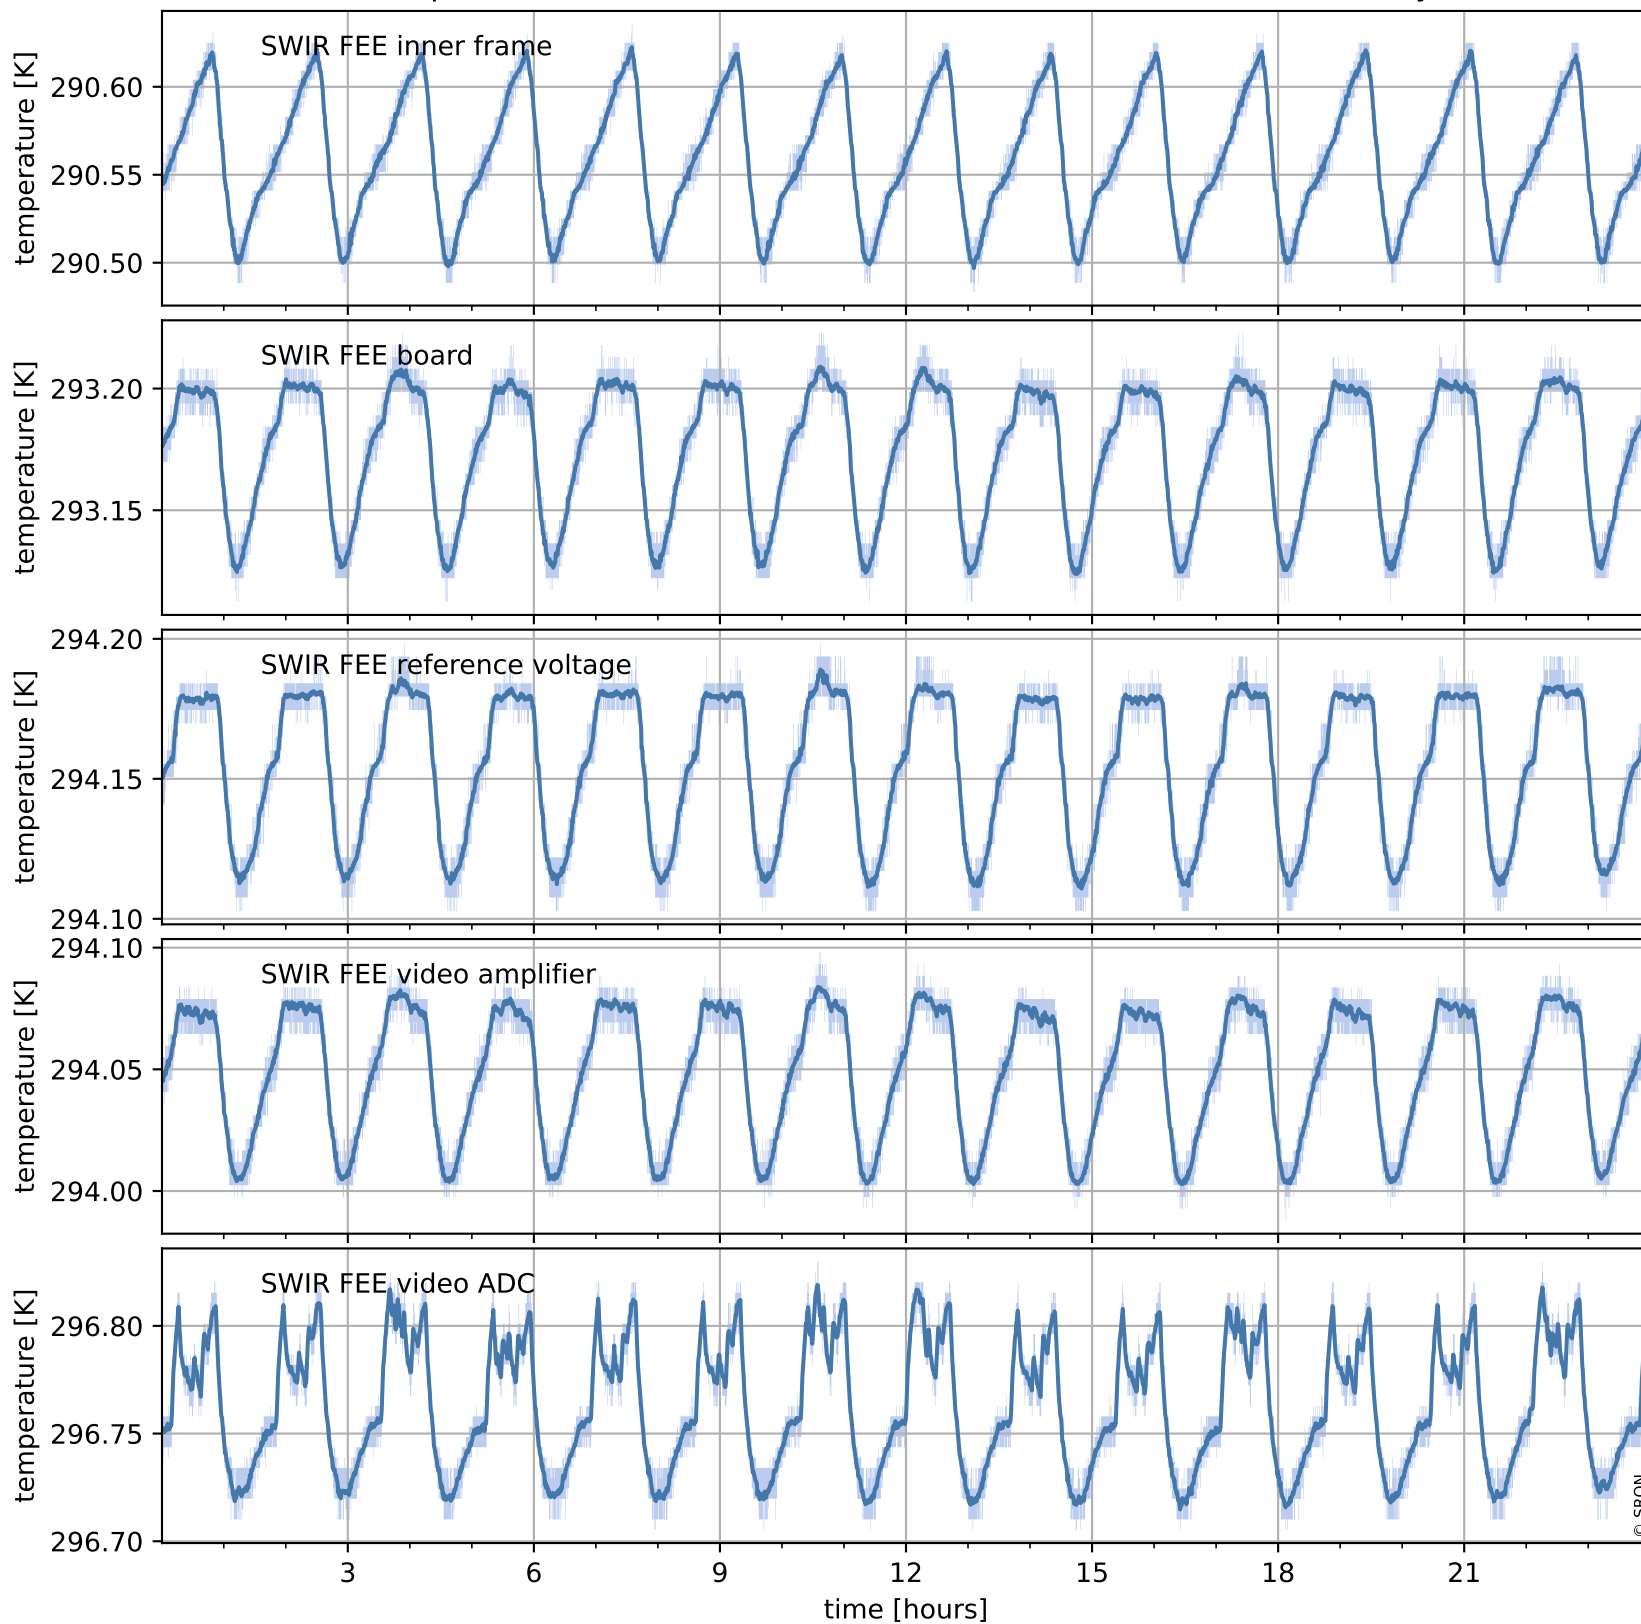

Tropomi SWIR housekeeping data

orbits : [29221, 29234]
coverage : 2023-06-04 / 2023-06-05
created : 2023-08-21T09:41:52

Temperature of sensors relevant for SWIR (one day)

Tropomi SWIR housekeeping data

orbits : [28750, 29234]
coverage : 2023-05-01 / 2023-06-05
created : 2023-08-21T09:41:52

Temperature of sensors relevant for SWIR (last month)

Tropomi SWIR housekeeping data

orbits : [29221, 29234]
coverage : 2023-06-04 / 2023-06-05
created : 2023-08-21T09:41:52

Current and duty cycle of 3 heaters relevant for SWIR (one day)

Tropomi SWIR housekeeping data

orbits : [28750, 29234]
coverage : 2023-05-01 / 2023-06-05
created : 2023-08-21T09:41:53

Current and duty cycle of 3 heaters relevant for SWIR (last month)

Tropomi SWIR housekeeping data

orbits : [29221, 29234]
coverage : 2023-06-04 / 2023-06-05
created : 2023-08-21T09:41:53

Temperature of sensors at the SWIR front-end electronics (one day)

Tropomi SWIR housekeeping data

orbits : [28750, 29234]
coverage : 2023-05-01 / 2023-06-05
created : 2023-08-21T09:41:54