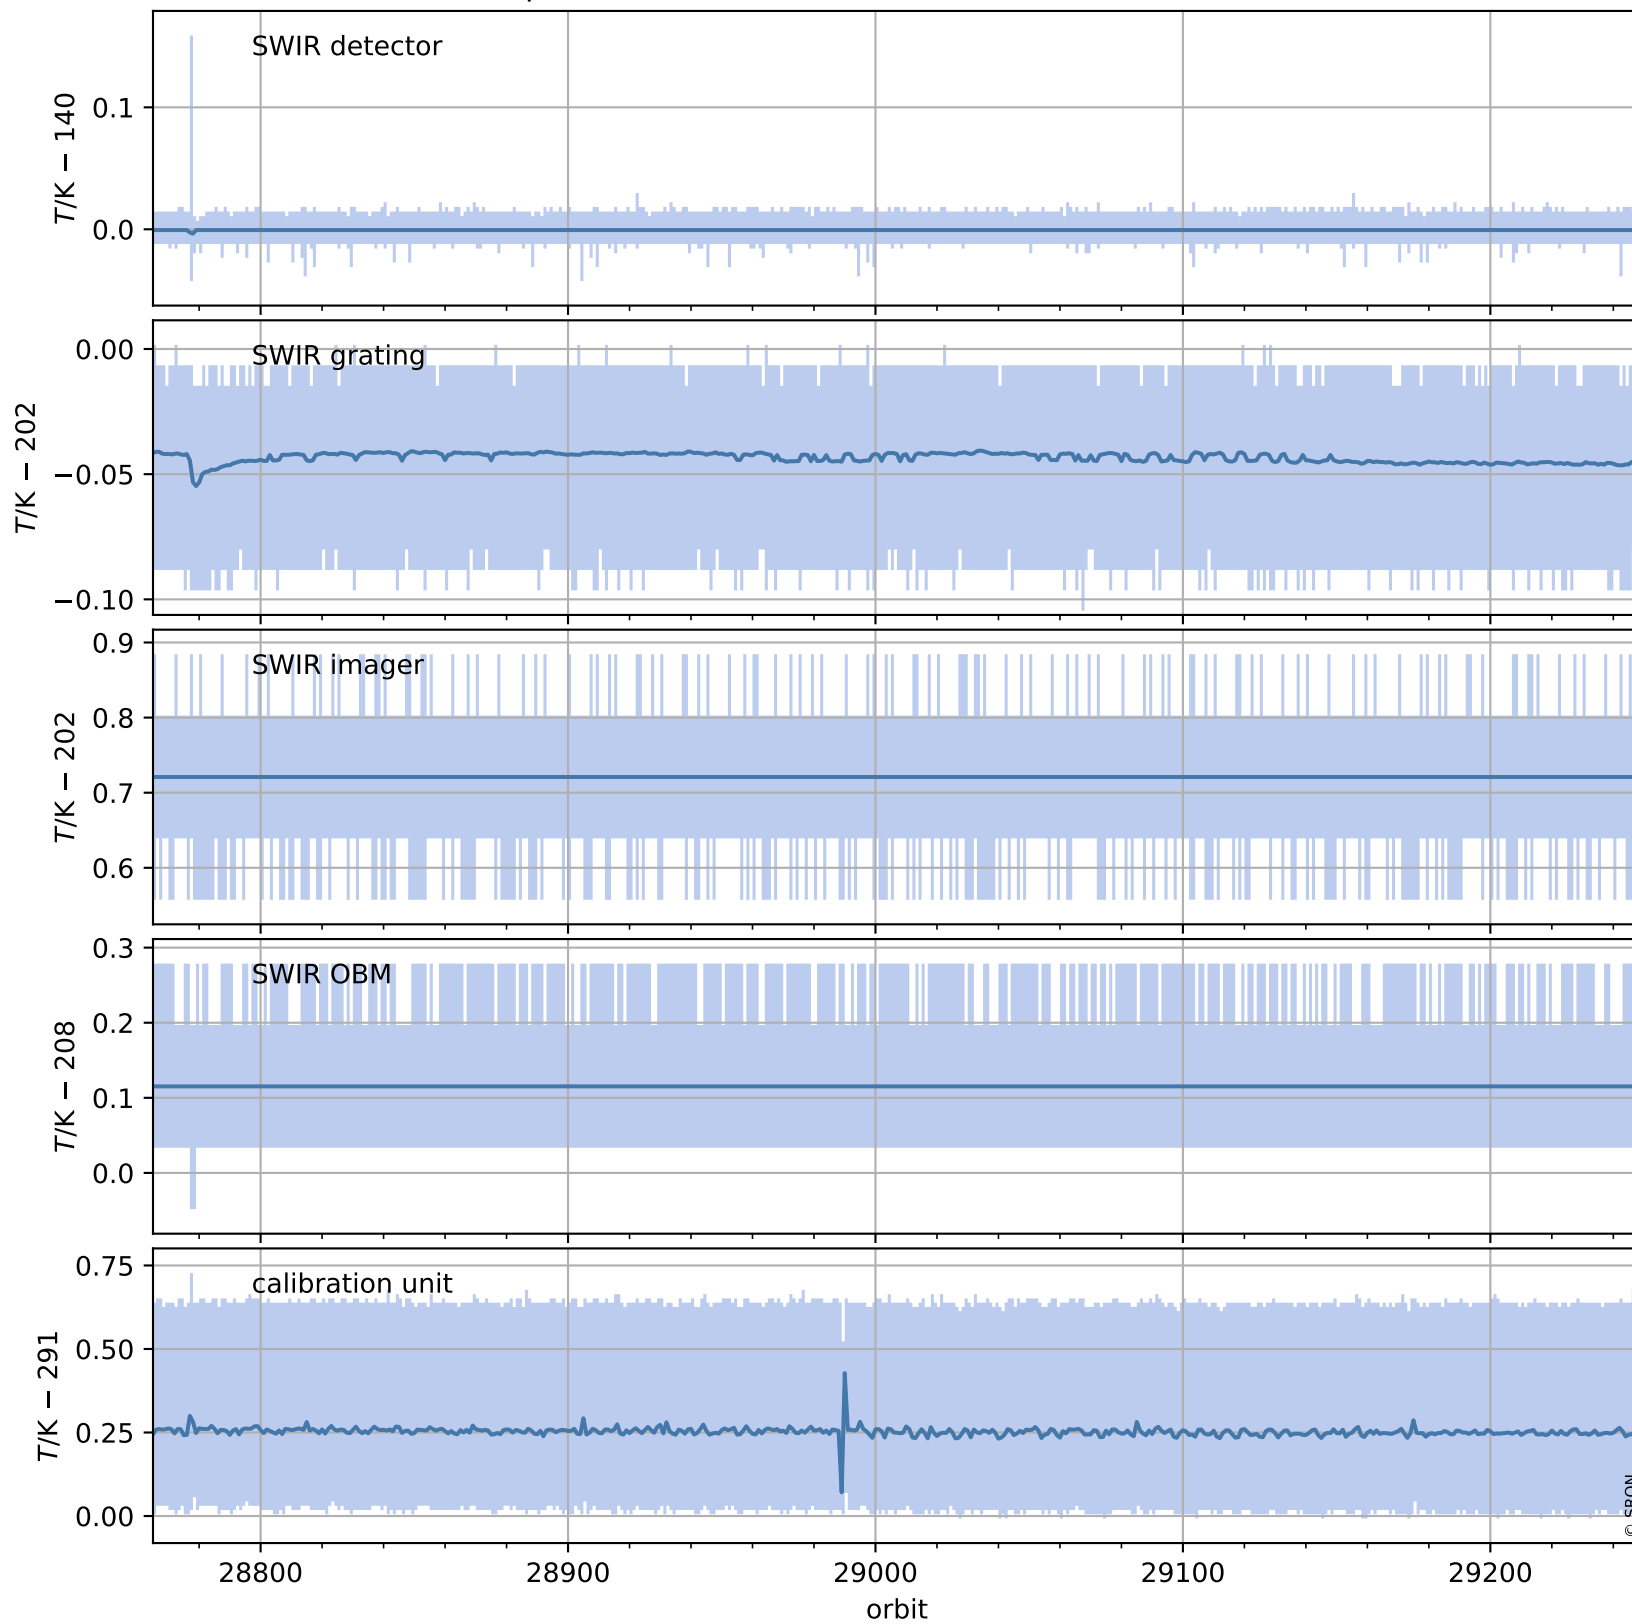

Tropomi SWIR housekeeping data

orbits : [29235, 29249]
coverage : 2023-06-05 / 2023-06-06
created : 2023-08-21T09:41:54

Temperature of sensors relevant for SWIR (one day)

Tropomi SWIR housekeeping data

orbits : [28765, 29249]
coverage : 2023-05-02 / 2023-06-06
created : 2023-08-21T09:41:54

Temperature of sensors relevant for SWIR (last month)

Tropomi SWIR housekeeping data

orbits : [29235, 29249]
coverage : 2023-06-05 / 2023-06-06
created : 2023-08-21T09:41:55

Current and duty cycle of 3 heaters relevant for SWIR (one day)

Tropomi SWIR housekeeping data

orbits : [28765, 29249]
coverage : 2023-05-02 / 2023-06-06
created : 2023-08-21T09:41:55

Current and duty cycle of 3 heaters relevant for SWIR (last month)

Tropomi SWIR housekeeping data

orbits : [29235, 29249]
coverage : 2023-06-05 / 2023-06-06
created : 2023-08-21T09:41:56

Temperature of sensors at the SWIR front-end electronics (one day)

Tropomi SWIR housekeeping data

orbits : [28765, 29249]
coverage : 2023-05-02 / 2023-06-06
created : 2023-08-21T09:41:56