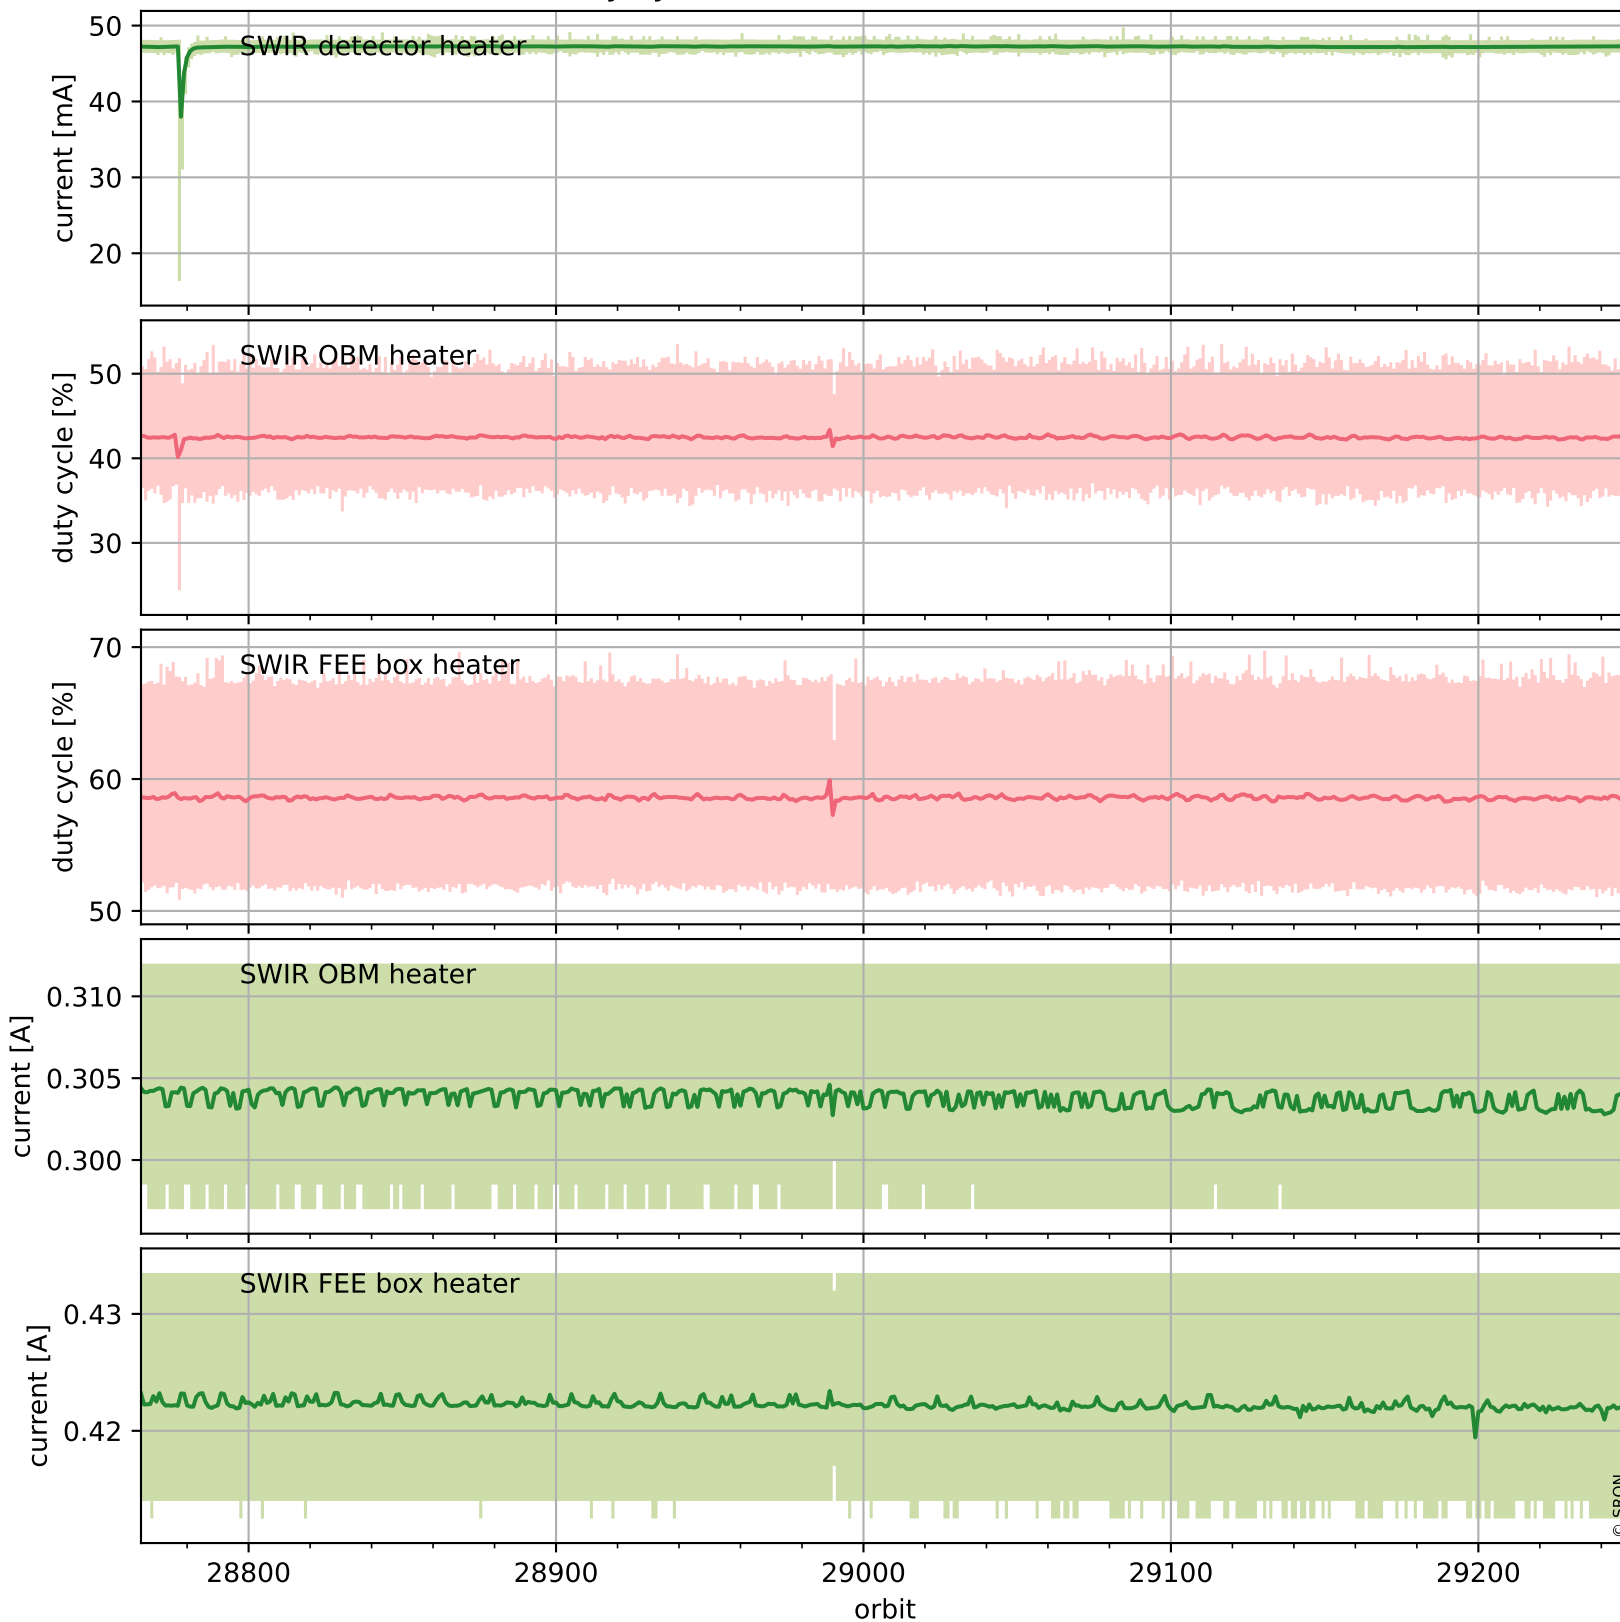

Tropomi SWIR housekeeping data

orbits : [29235, 29249]
coverage : 2023-06-05 / 2023-06-06
created : 2023-08-21T09:41:54

Temperature of sensors relevant for SWIR (one day)

Tropomi SWIR housekeeping data

orbits : [28765, 29249]
coverage : 2023-05-02 / 2023-06-06
created : 2023-08-21T09:41:54

Temperature of sensors relevant for SWIR (last month)

Tropomi SWIR housekeeping data

orbits : [29235, 29249]
coverage : 2023-06-05 / 2023-06-06
created : 2023-08-21T09:41:55

Current and duty cycle of 3 heaters relevant for SWIR (one day)

Tropomi SWIR housekeeping data

orbits : [28765, 29249]
coverage : 2023-05-02 / 2023-06-06
created : 2023-08-21T09:41:55

Current and duty cycle of 3 heaters relevant for SWIR (last month)

Tropomi SWIR housekeeping data

orbits : [29235, 29249]
coverage : 2023-06-05 / 2023-06-06
created : 2023-08-21T09:41:56

Temperature of sensors at the SWIR front-end electronics (one day)

Tropomi SWIR housekeeping data

orbits : [28765, 29249]
coverage : 2023-05-02 / 2023-06-06
created : 2023-08-21T09:41:56