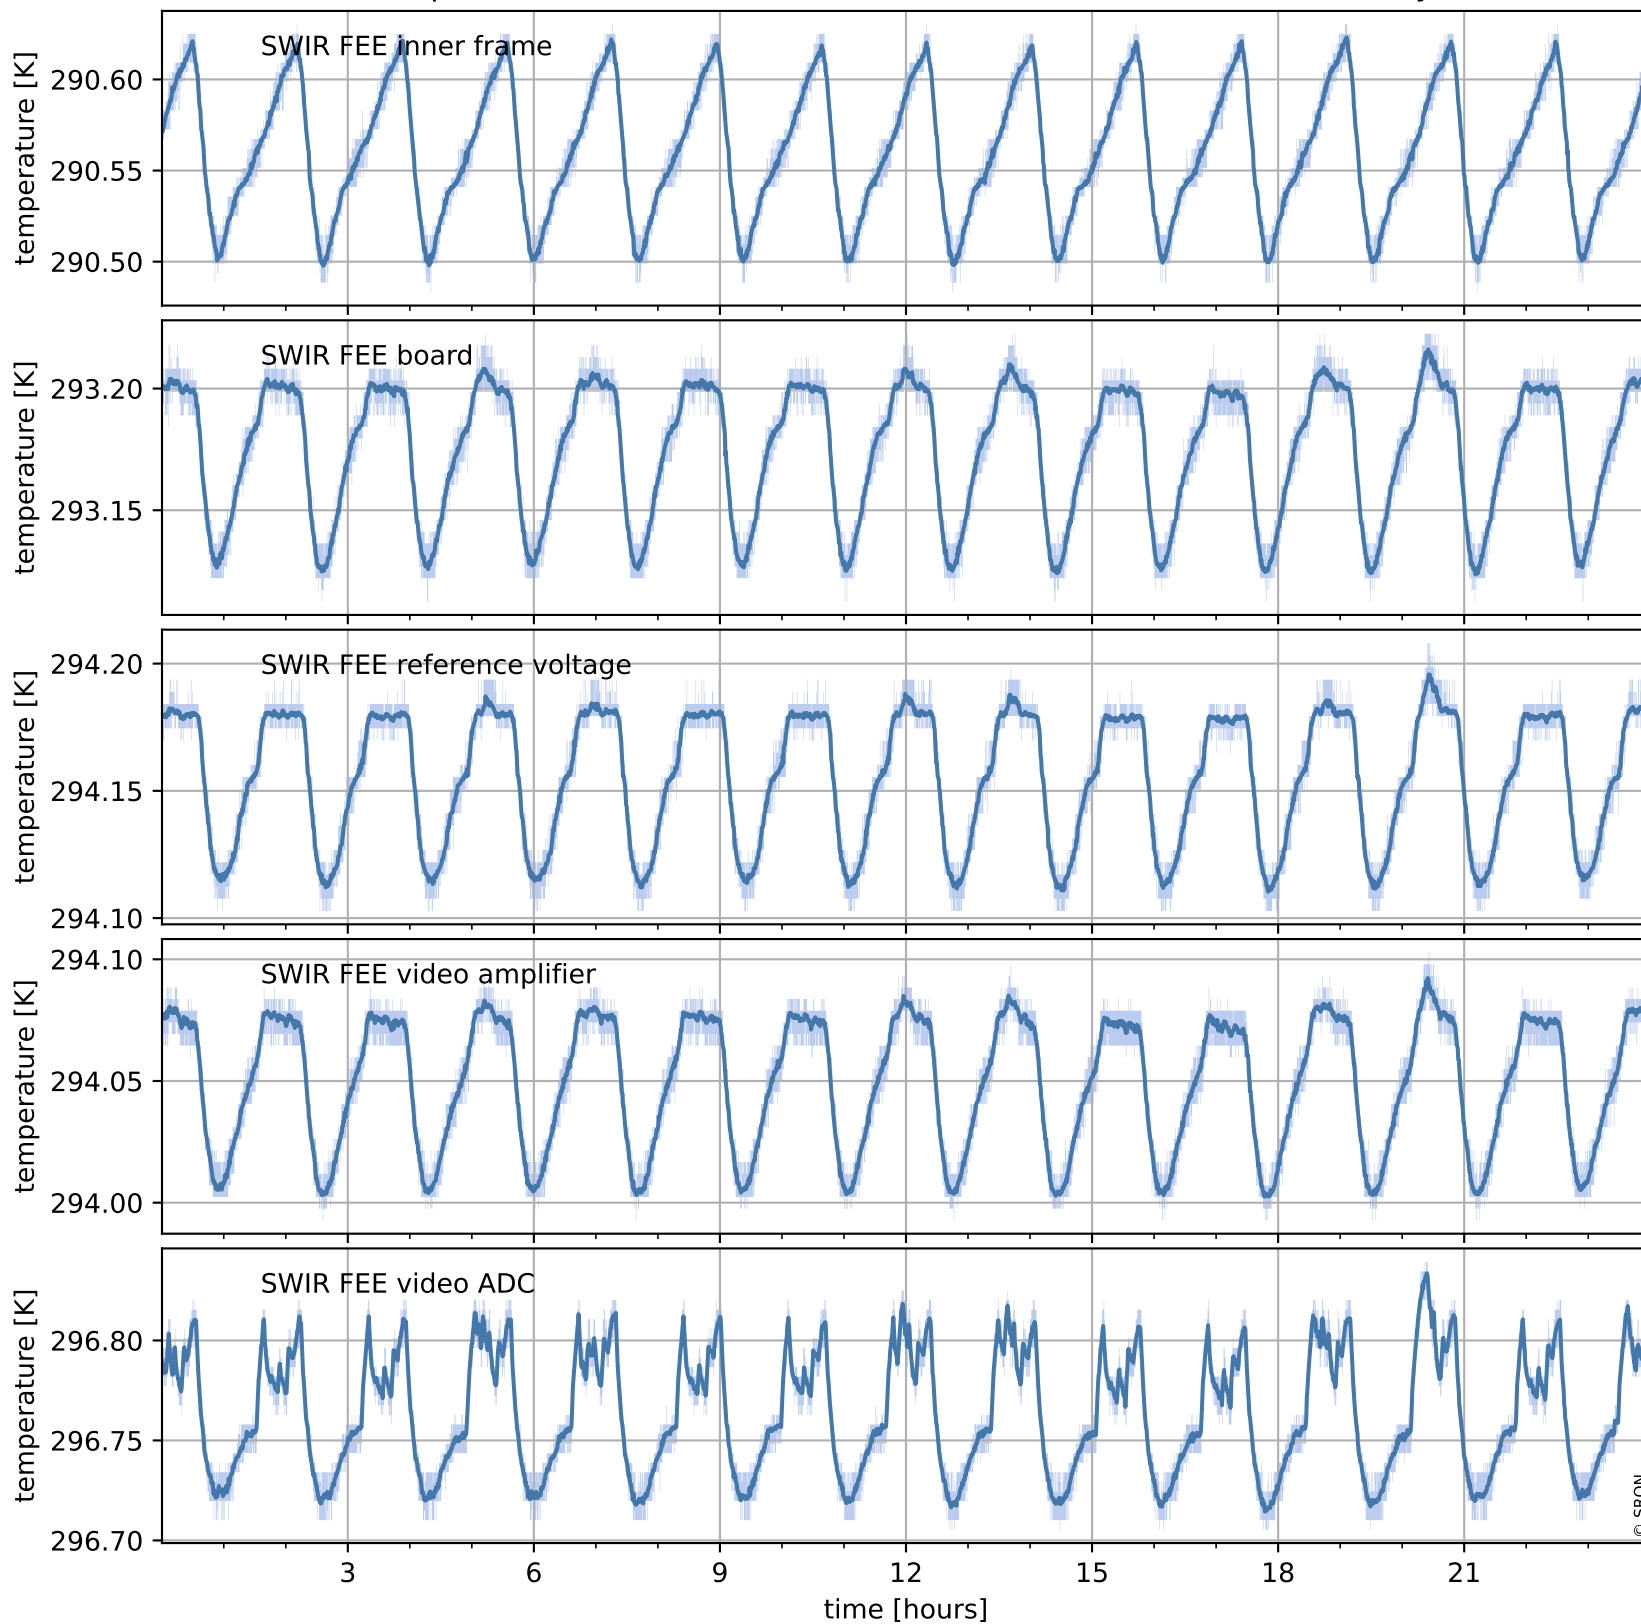

Tropomi SWIR housekeeping data

orbits : [29235, 29249]
coverage : 2023-06-05 / 2023-06-06
created : 2023-08-21T09:41:56

Temperature of sensors at the SWIR front-end electronics (one day)