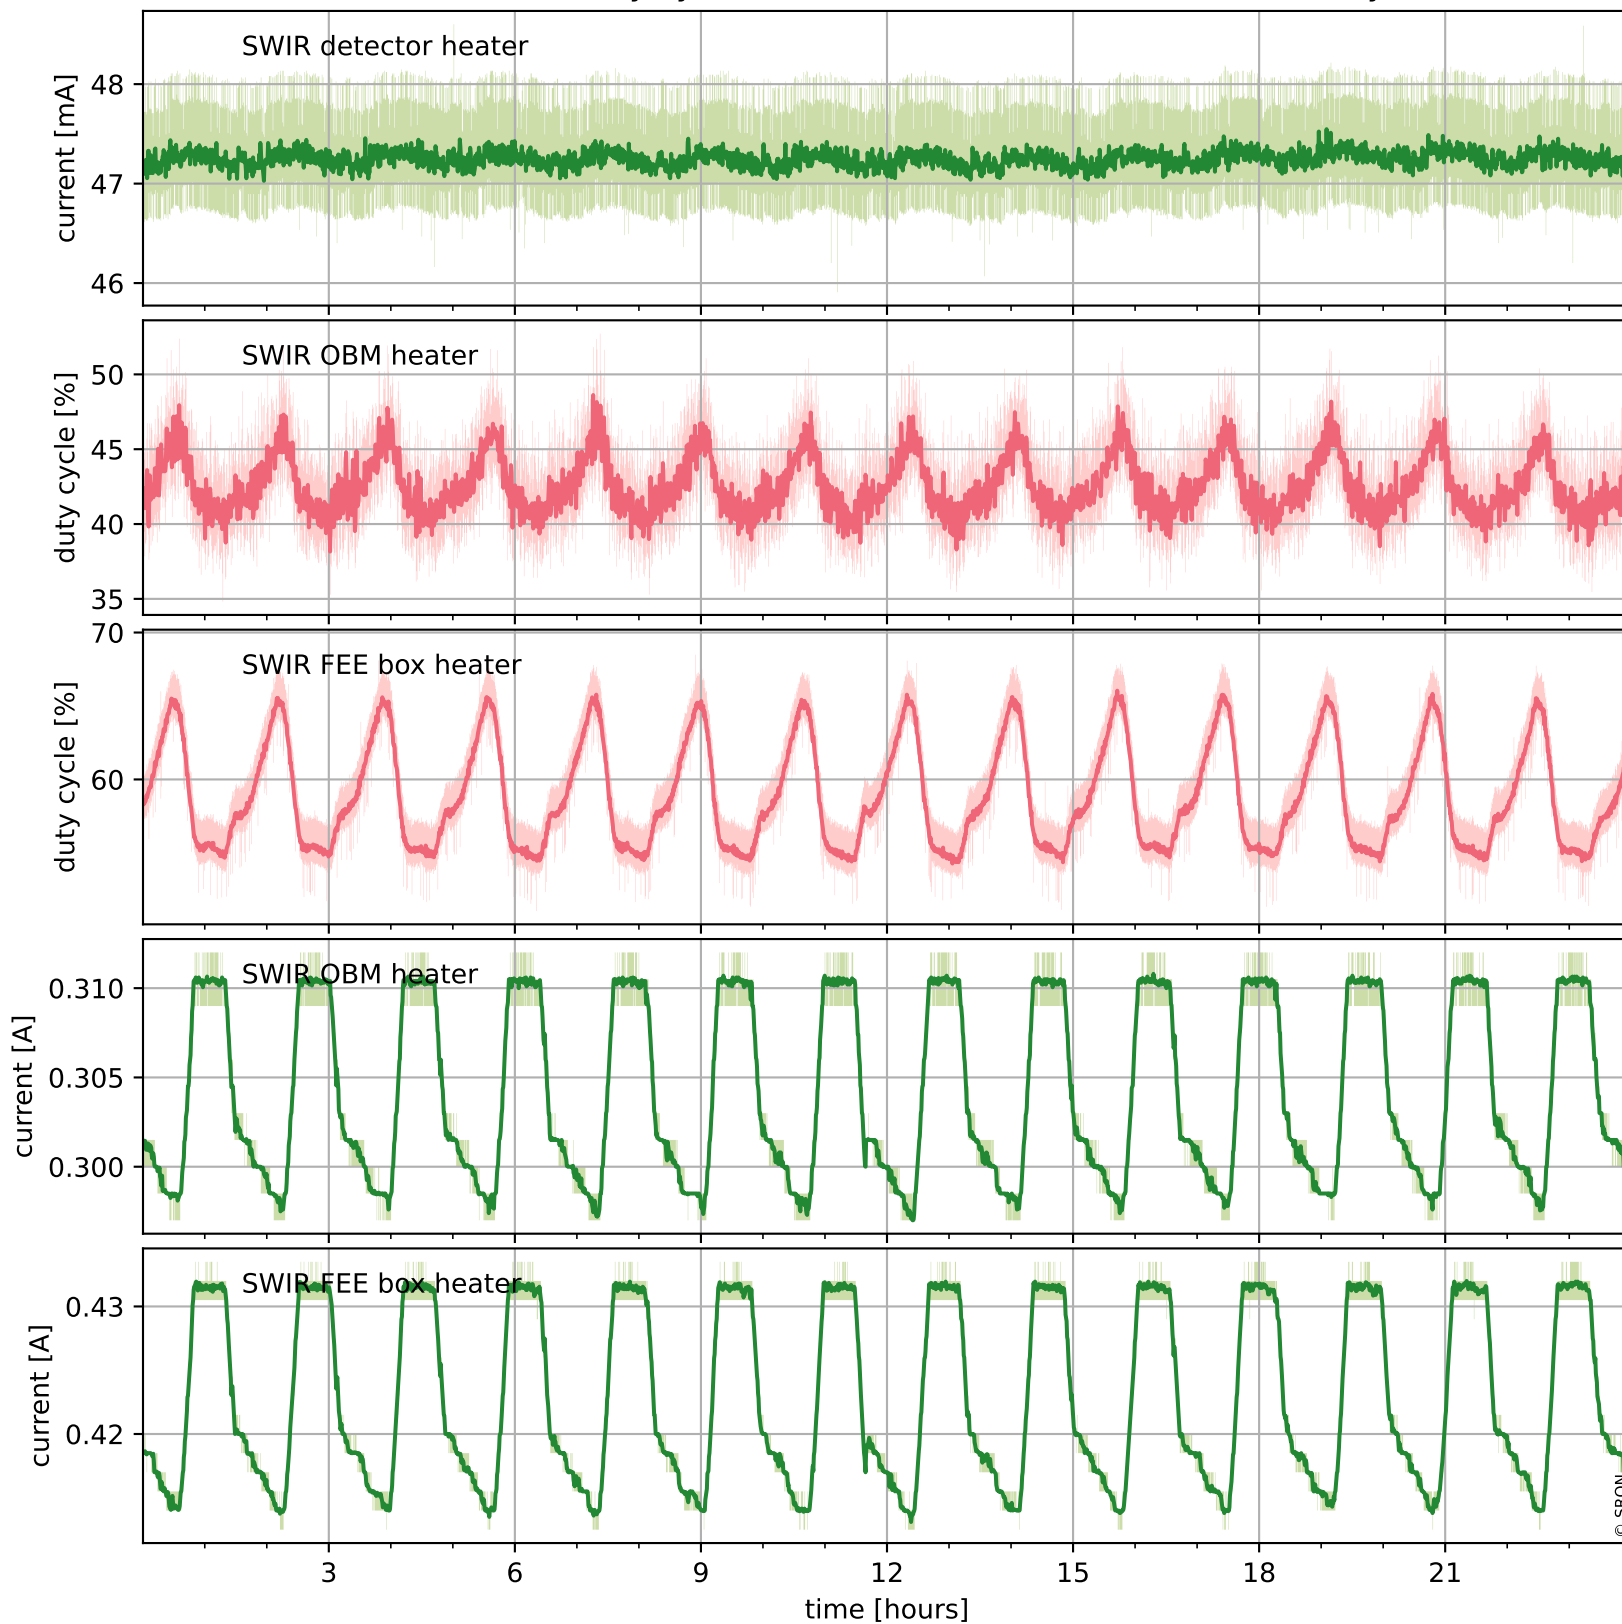

Tropomi SWIR housekeeping data

orbits : [29235, 29249]
coverage : 2023-06-05 / 2023-06-06
created : 2023-08-21T09:41:54

Temperature of sensors relevant for SWIR (one day)

Tropomi SWIR housekeeping data

orbits : [28765, 29249]
coverage : 2023-05-02 / 2023-06-06
created : 2023-08-21T09:41:54

Temperature of sensors relevant for SWIR (last month)

Tropomi SWIR housekeeping data

orbits : [29235, 29249]
coverage : 2023-06-05 / 2023-06-06
created : 2023-08-21T09:41:55

Current and duty cycle of 3 heaters relevant for SWIR (one day)

Tropomi SWIR housekeeping data

orbits : [28765, 29249]
coverage : 2023-05-02 / 2023-06-06
created : 2023-08-21T09:41:55

Current and duty cycle of 3 heaters relevant for SWIR (last month)

Tropomi SWIR housekeeping data

orbits : [29235, 29249]
coverage : 2023-06-05 / 2023-06-06
created : 2023-08-21T09:41:56

Temperature of sensors at the SWIR front-end electronics (one day)

Tropomi SWIR housekeeping data

orbits : [28765, 29249]
coverage : 2023-05-02 / 2023-06-06
created : 2023-08-21T09:41:56