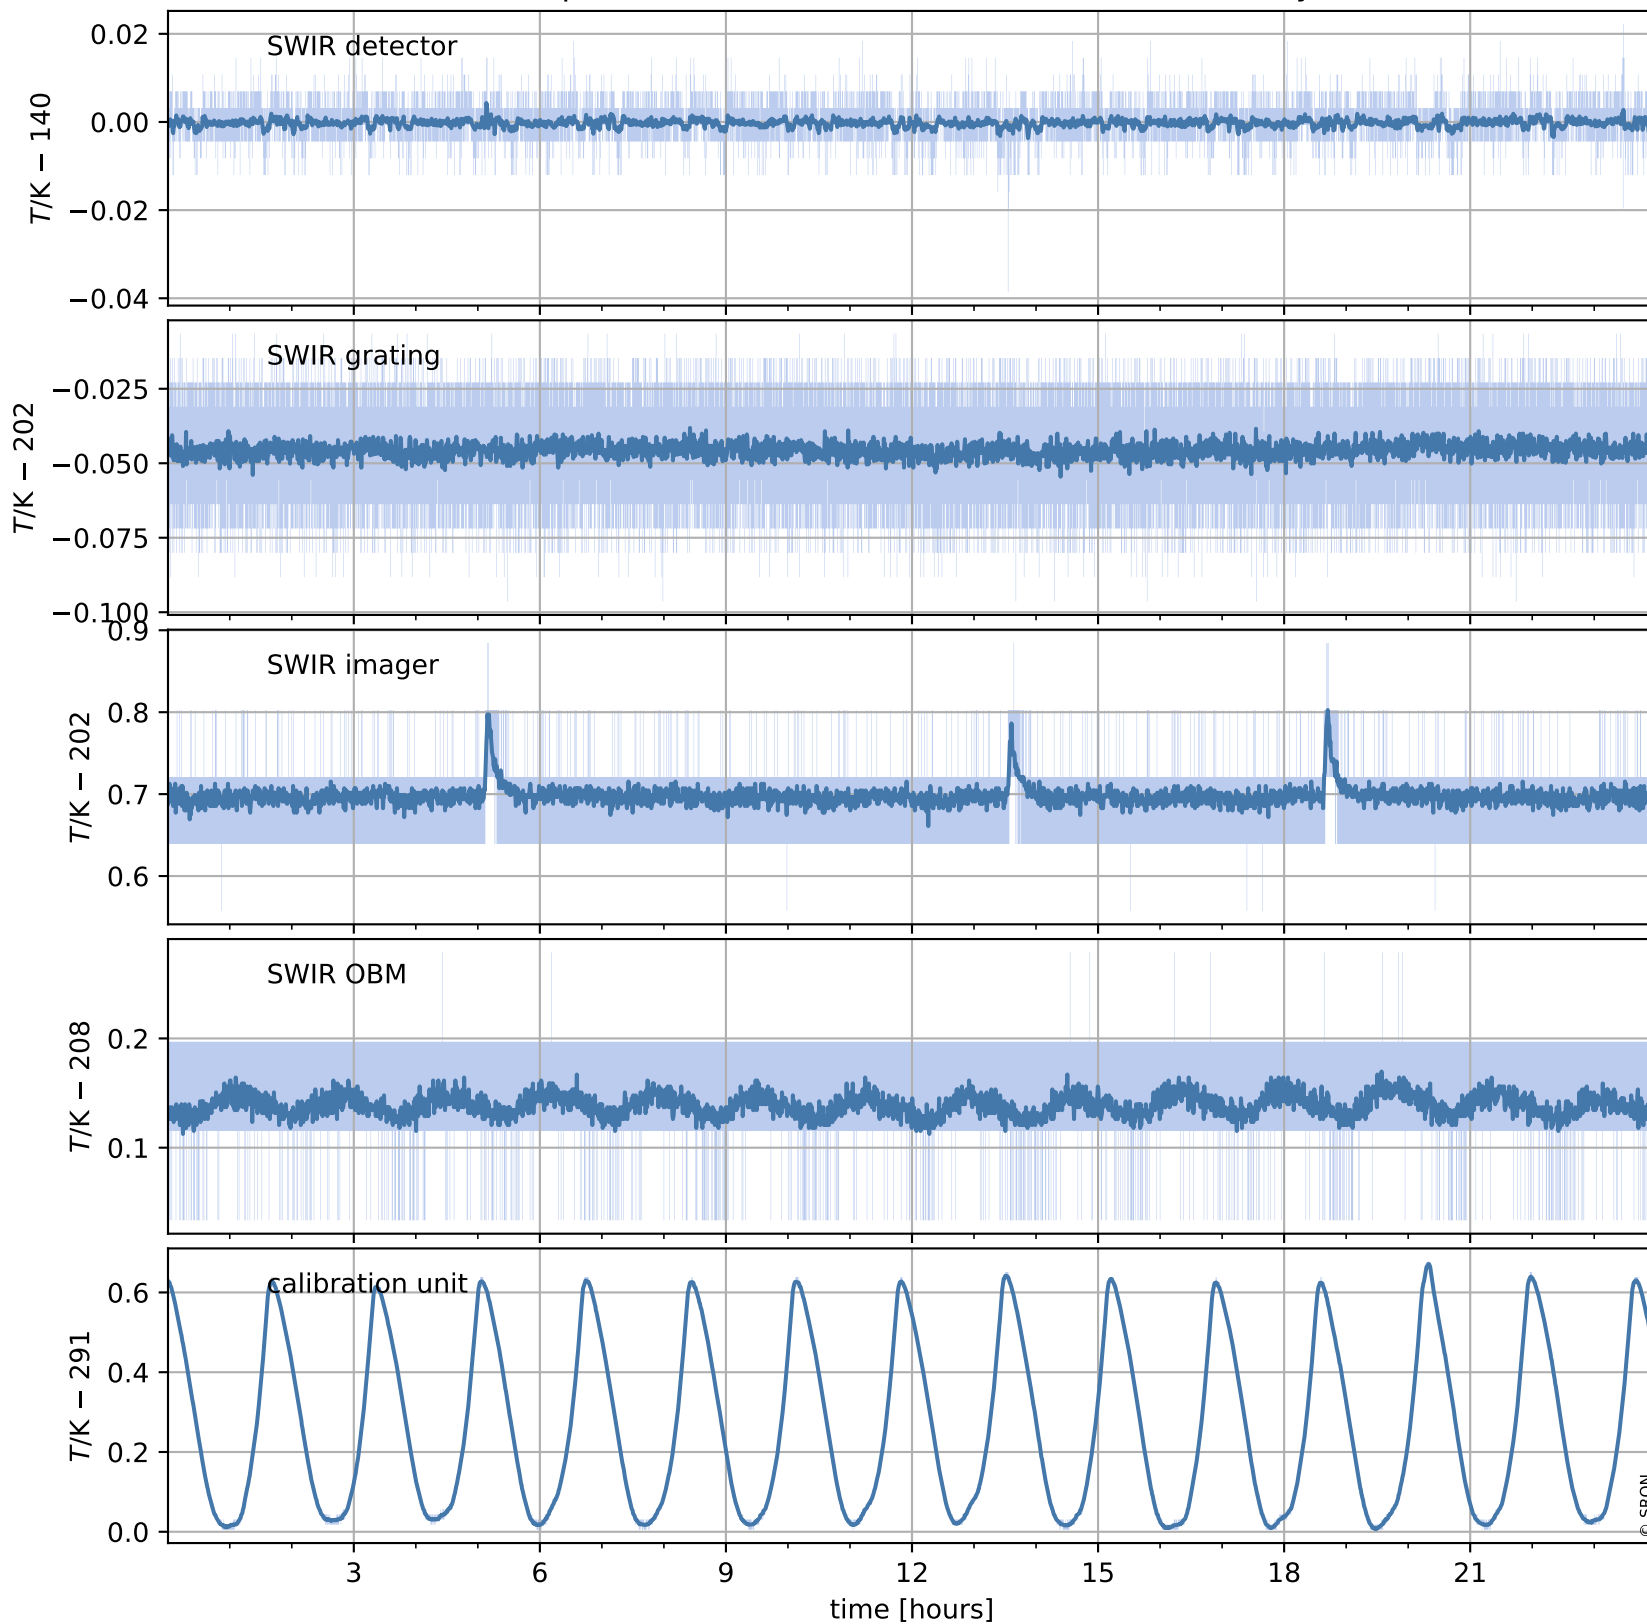

Tropomi SWIR housekeeping data

orbits : [29235, 29249]
coverage : 2023-06-05 / 2023-06-06
created : 2023-08-21T09:41:54

Temperature of sensors relevant for SWIR (one day)

Tropomi SWIR housekeeping data

orbits : [28765, 29249]
coverage : 2023-05-02 / 2023-06-06
created : 2023-08-21T09:41:54

Temperature of sensors relevant for SWIR (last month)

Tropomi SWIR housekeeping data

orbits : [29235, 29249]
coverage : 2023-06-05 / 2023-06-06
created : 2023-08-21T09:41:55

Current and duty cycle of 3 heaters relevant for SWIR (one day)

Tropomi SWIR housekeeping data

orbits : [28765, 29249]
coverage : 2023-05-02 / 2023-06-06
created : 2023-08-21T09:41:55

Current and duty cycle of 3 heaters relevant for SWIR (last month)

Tropomi SWIR housekeeping data