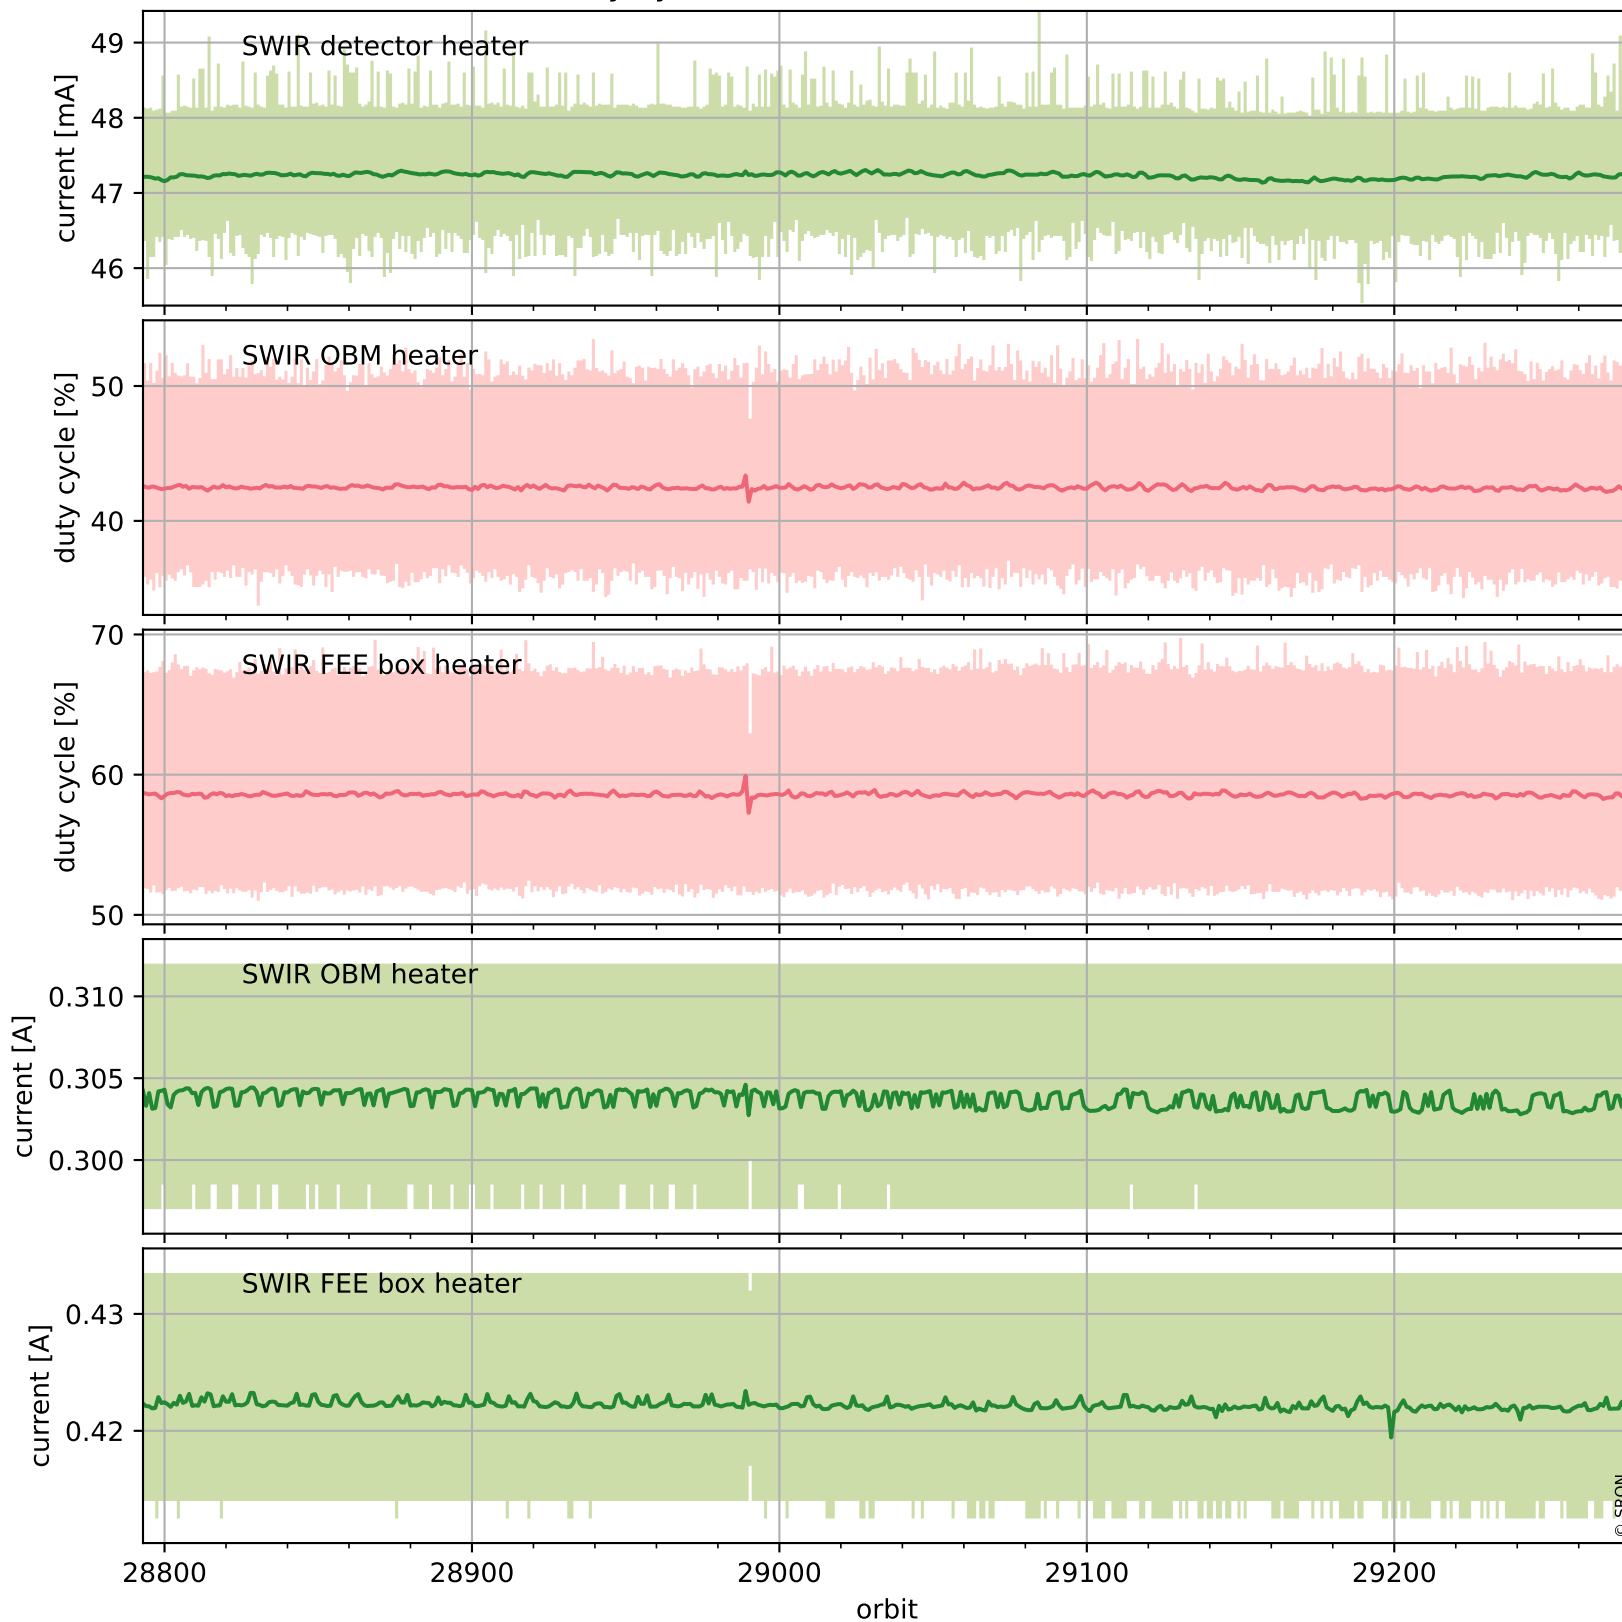

Tropomi SWIR housekeeping data

orbits : [29264, 29277]
coverage : 2023-06-07 / 2023-06-08
created : 2023-08-21T09:41:59

Temperature of sensors relevant for SWIR (one day)

Tropomi SWIR housekeeping data

orbits : [28793, 29277]
coverage : 2023-05-04 / 2023-06-08
created : 2023-08-21T09:41:59

Temperature of sensors relevant for SWIR (last month)

Tropomi SWIR housekeeping data

orbits : [29264, 29277]
coverage : 2023-06-07 / 2023-06-08
created : 2023-08-21T09:41:59

Current and duty cycle of 3 heaters relevant for SWIR (one day)

Tropomi SWIR housekeeping data

orbits : [28793, 29277]
coverage : 2023-05-04 / 2023-06-08
created : 2023-08-21T09:42:00

Current and duty cycle of 3 heaters relevant for SWIR (last month)

Tropomi SWIR housekeeping data

orbits : [29264, 29277]
coverage : 2023-06-07 / 2023-06-08
created : 2023-08-21T09:42:00

Temperature of sensors at the SWIR front-end electronics (one day)

Tropomi SWIR housekeeping data

orbits : [28793, 29277]
coverage : 2023-05-04 / 2023-06-08
created : 2023-08-21T09:42:01