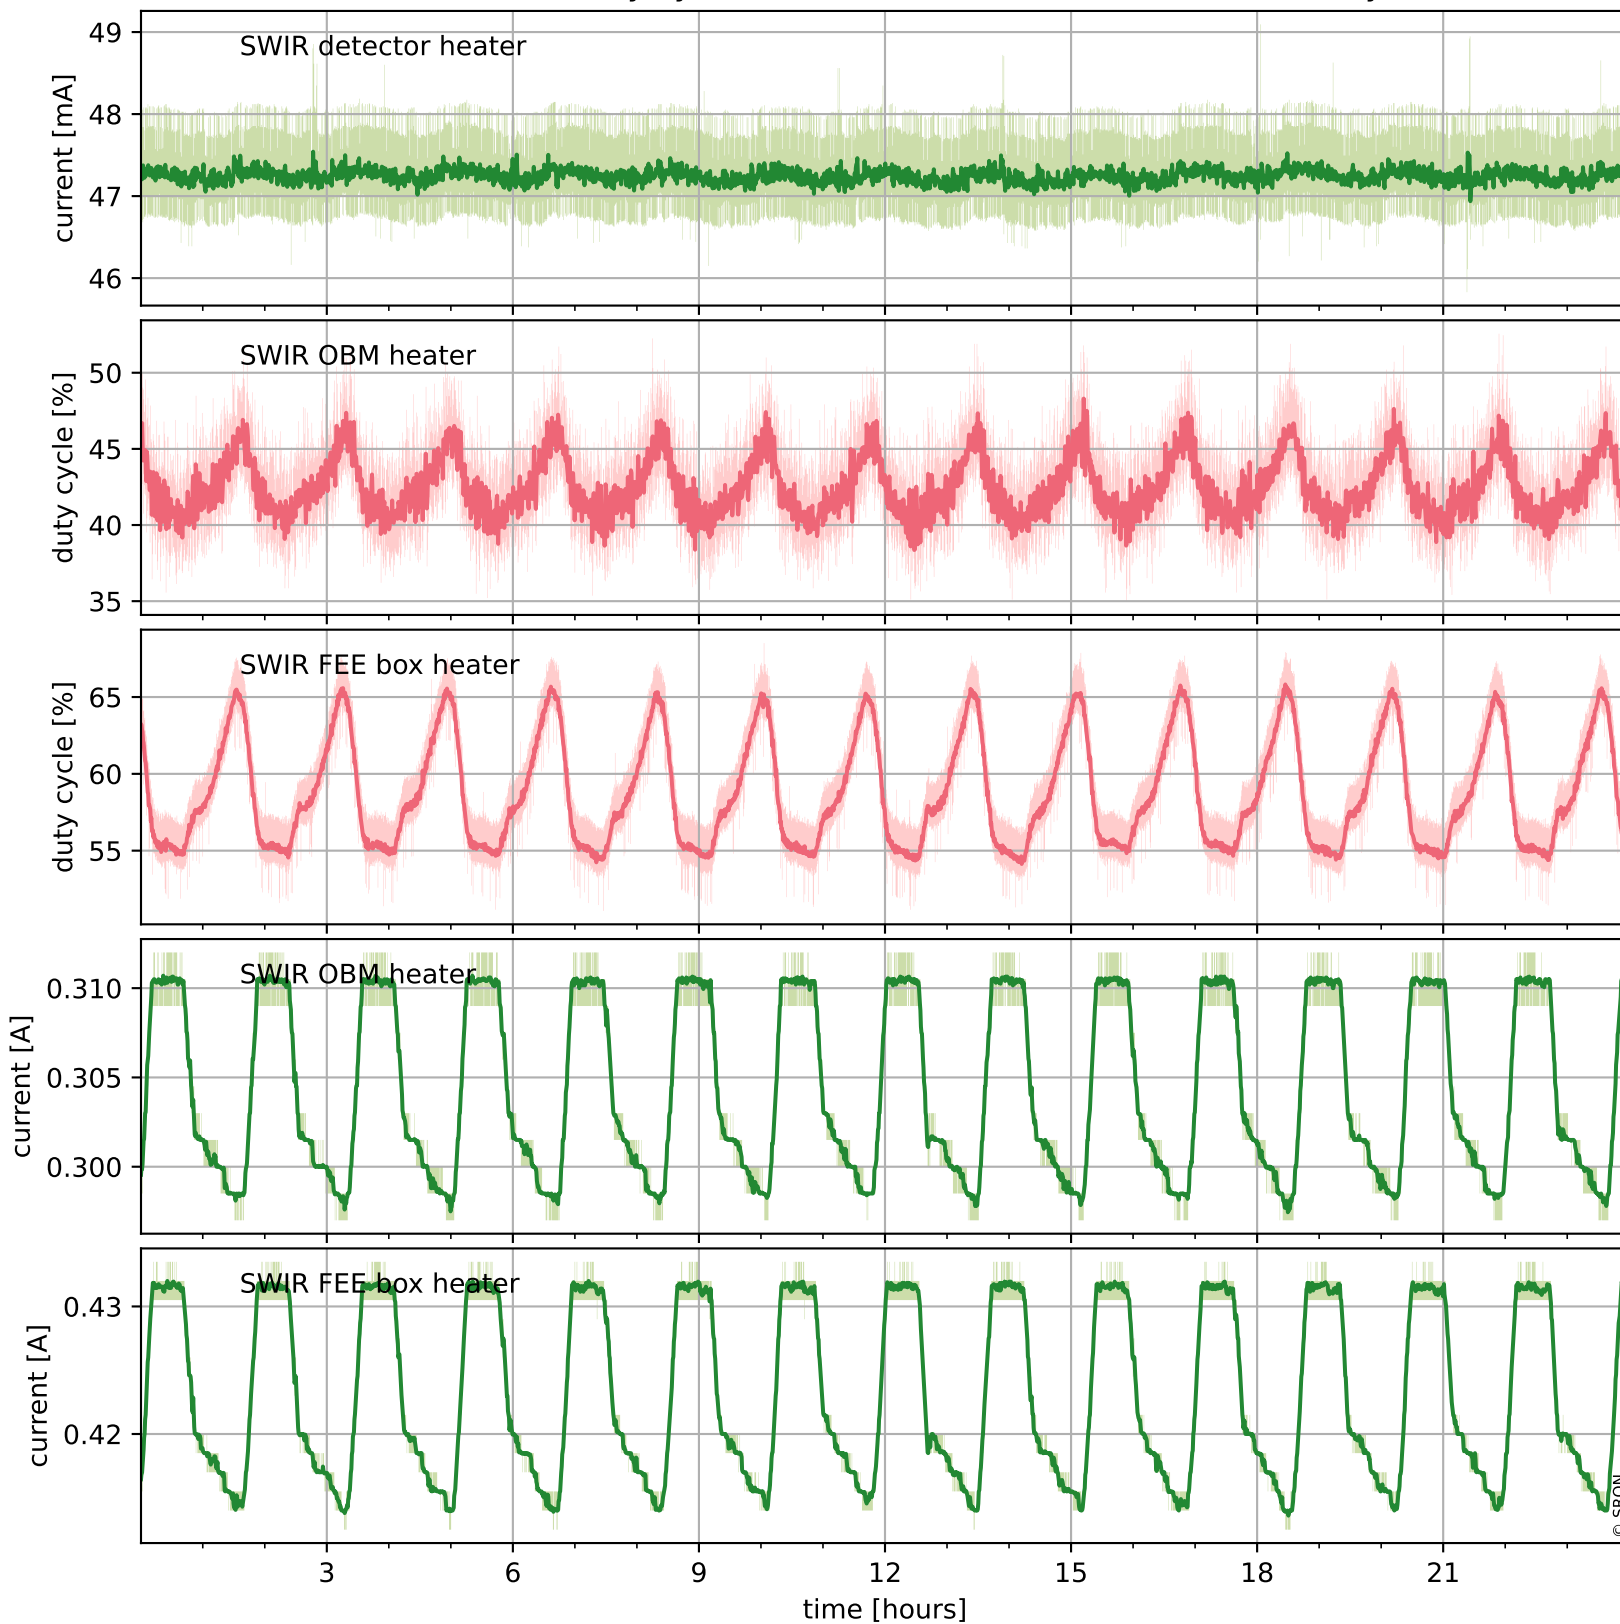

Tropomi SWIR housekeeping data

orbits : [29264, 29277]
coverage : 2023-06-07 / 2023-06-08
created : 2023-08-21T09:41:59

Temperature of sensors relevant for SWIR (one day)

Tropomi SWIR housekeeping data

orbits : [28793, 29277]
coverage : 2023-05-04 / 2023-06-08
created : 2023-08-21T09:41:59

Temperature of sensors relevant for SWIR (last month)

Tropomi SWIR housekeeping data

orbits : [29264, 29277]
coverage : 2023-06-07 / 2023-06-08
created : 2023-08-21T09:41:59

Current and duty cycle of 3 heaters relevant for SWIR (one day)