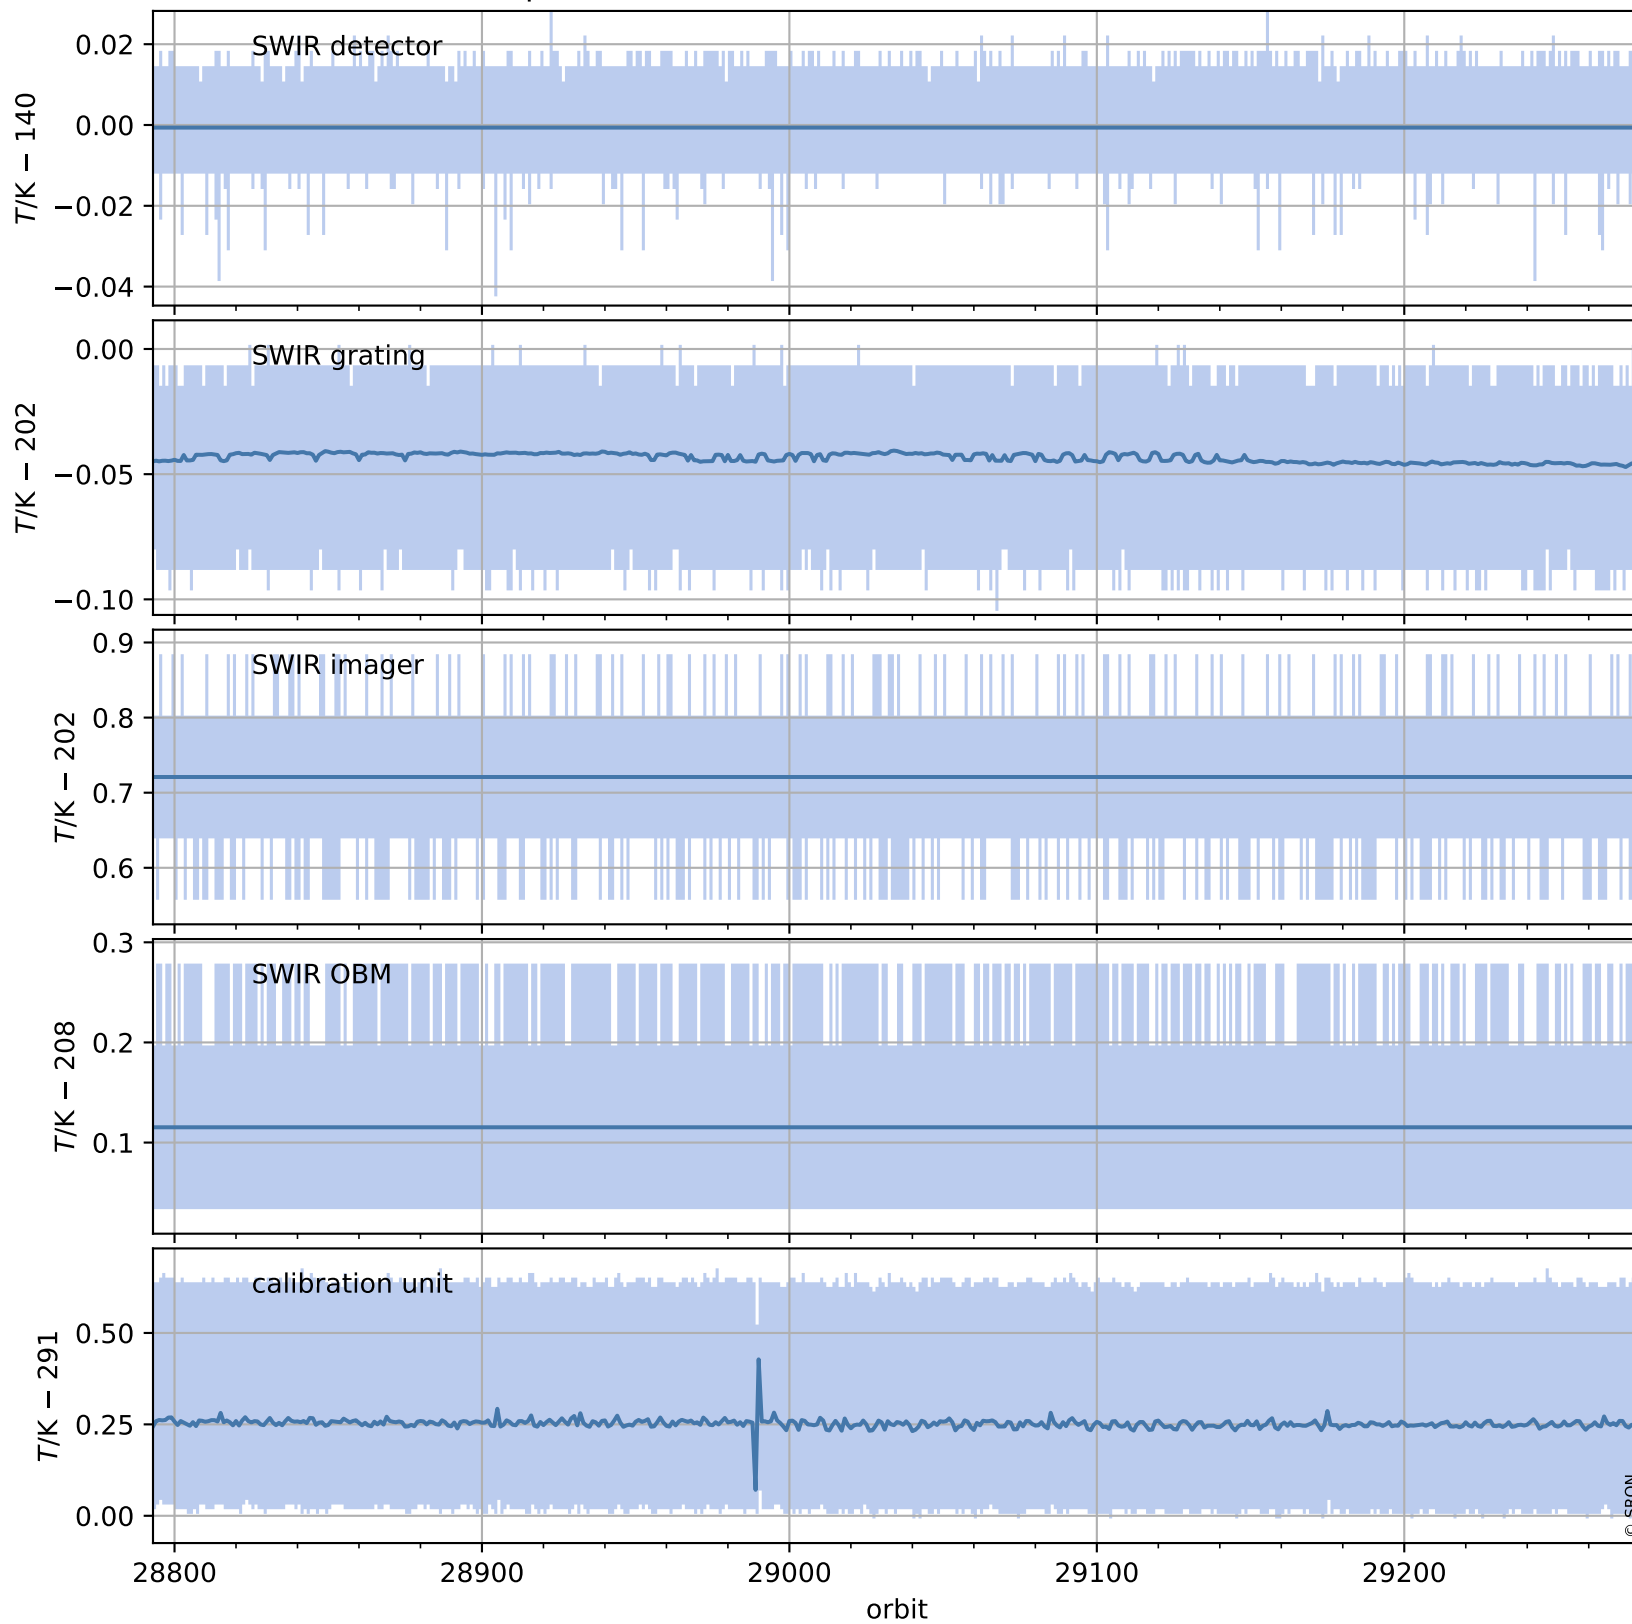

Tropomi SWIR housekeeping data

orbits : [29264, 29277]
coverage : 2023-06-07 / 2023-06-08
created : 2023-08-21T09:41:59

Temperature of sensors relevant for SWIR (one day)

Tropomi SWIR housekeeping data

orbits : [28793, 29277]
coverage : 2023-05-04 / 2023-06-08
created : 2023-08-21T09:41:59

Temperature of sensors relevant for SWIR (last month)

Tropomi SWIR housekeeping data

orbits : [29264, 29277]
coverage : 2023-06-07 / 2023-06-08
created : 2023-08-21T09:41:59

Current and duty cycle of 3 heaters relevant for SWIR (one day)

Tropomi SWIR housekeeping data

orbits : [28793, 29277]
coverage : 2023-05-04 / 2023-06-08
created : 2023-08-21T09:42:00

Current and duty cycle of 3 heaters relevant for SWIR (last month)

Tropomi SWIR housekeeping data

orbits : [29264, 29277]
coverage : 2023-06-07 / 2023-06-08
created : 2023-08-21T09:42:00

Temperature of sensors at the SWIR front-end electronics (one day)

Tropomi SWIR housekeeping data

orbits : [28793, 29277]
coverage : 2023-05-04 / 2023-06-08
created : 2023-08-21T09:42:01