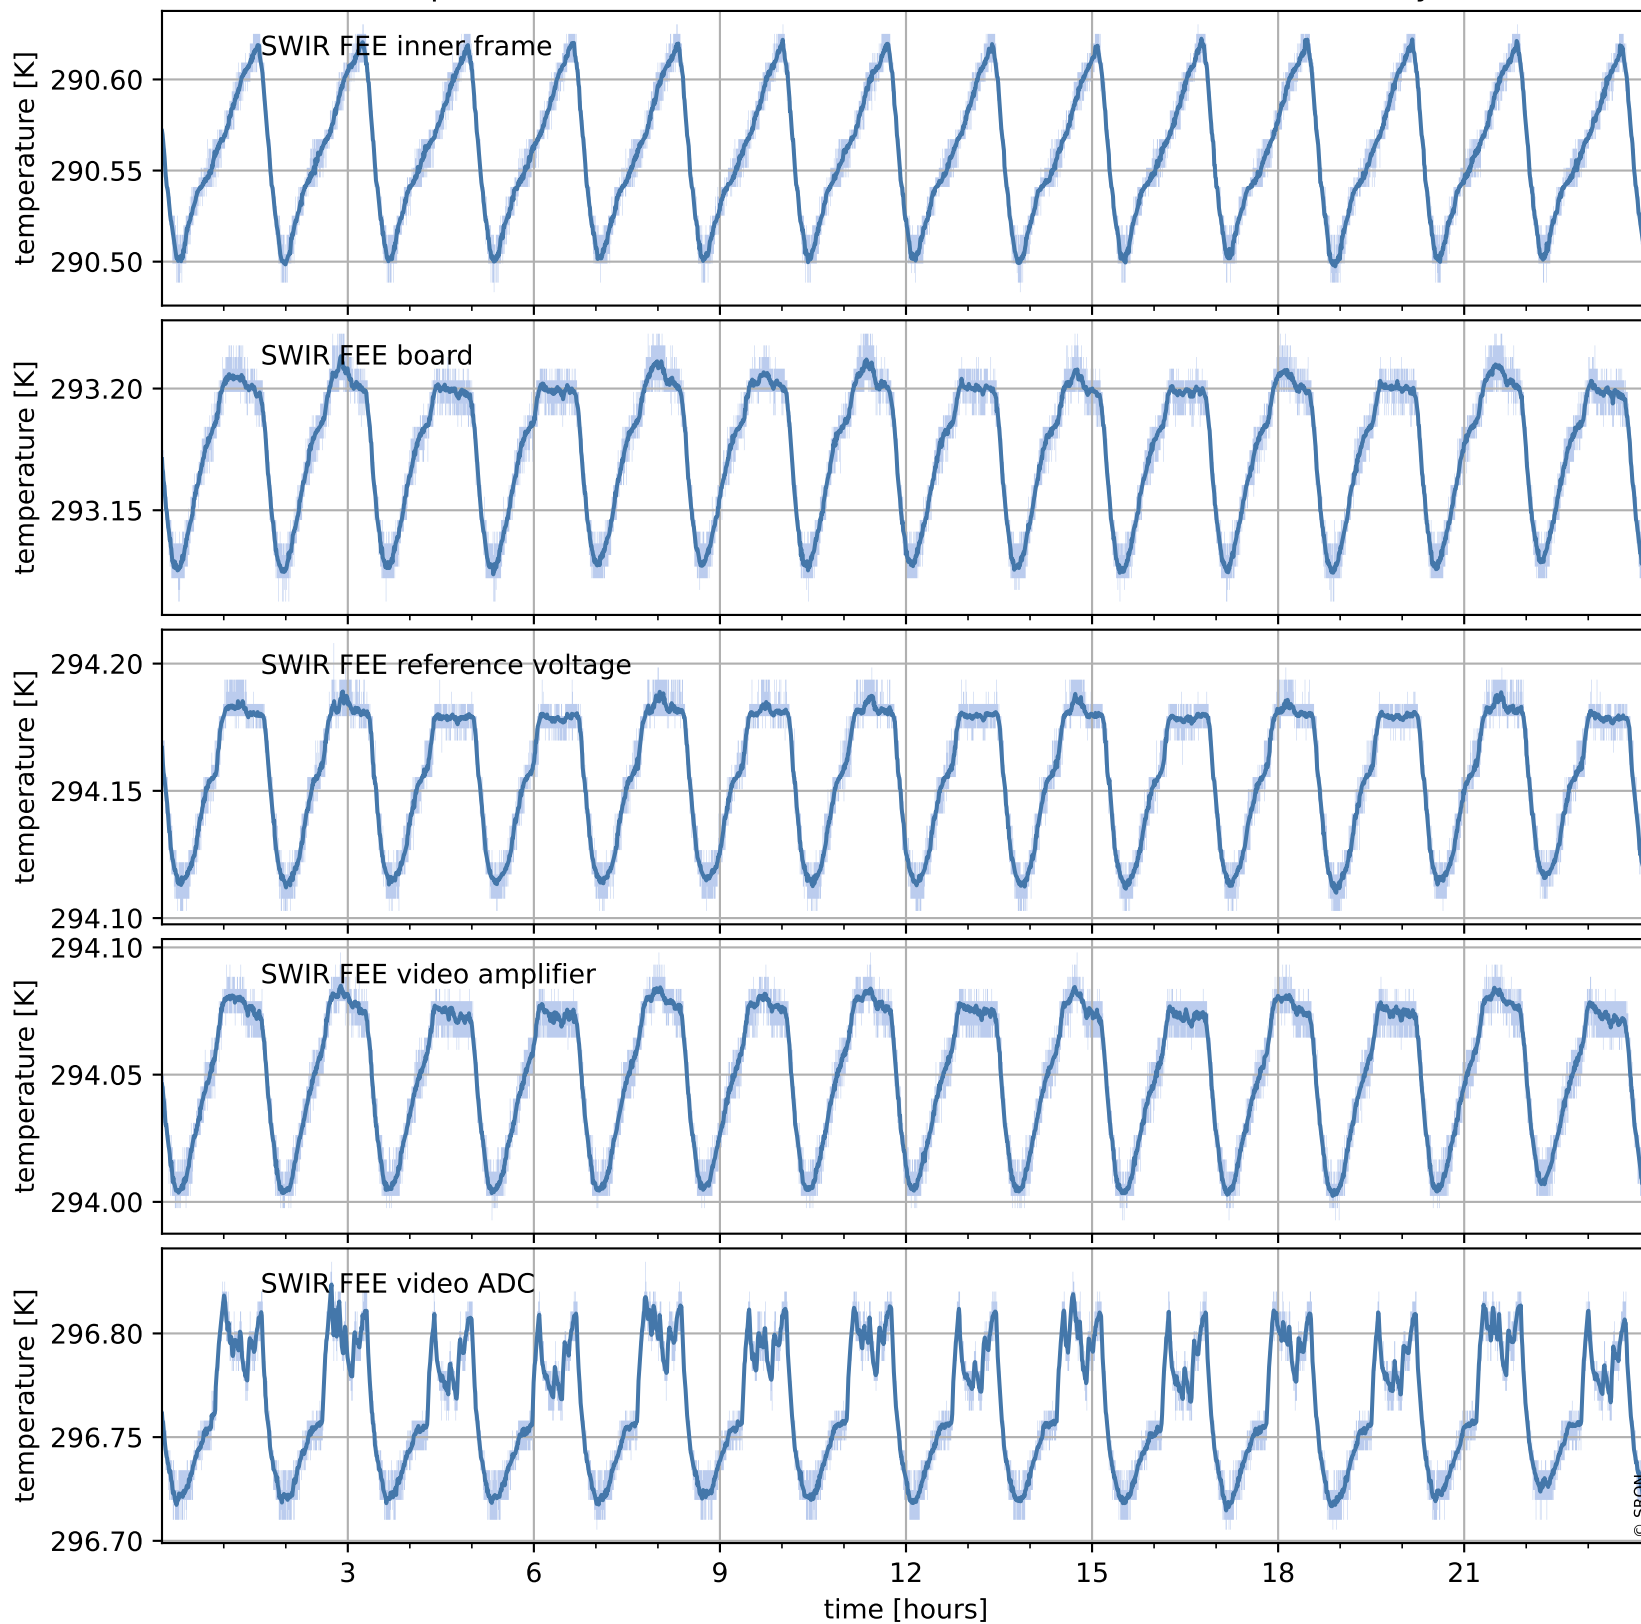

Tropomi SWIR housekeeping data

orbits : [29264, 29277]
coverage : 2023-06-07 / 2023-06-08
created : 2023-08-21T09:41:59

Temperature of sensors relevant for SWIR (one day)

Tropomi SWIR housekeeping data

orbits : [28793, 29277]
coverage : 2023-05-04 / 2023-06-08
created : 2023-08-21T09:41:59

Temperature of sensors relevant for SWIR (last month)

Tropomi SWIR housekeeping data

orbits : [29264, 29277]
coverage : 2023-06-07 / 2023-06-08
created : 2023-08-21T09:41:59

Current and duty cycle of 3 heaters relevant for SWIR (one day)

Tropomi SWIR housekeeping data

orbits : [28793, 29277]
coverage : 2023-05-04 / 2023-06-08
created : 2023-08-21T09:42:00

Current and duty cycle of 3 heaters relevant for SWIR (last month)

Tropomi SWIR housekeeping data

orbits : [29264, 29277]
coverage : 2023-06-07 / 2023-06-08
created : 2023-08-21T09:42:00

Temperature of sensors at the SWIR front-end electronics (one day)

Tropomi SWIR housekeeping data

orbits : [28793, 29277]
coverage : 2023-05-04 / 2023-06-08
created : 2023-08-21T09:42:01