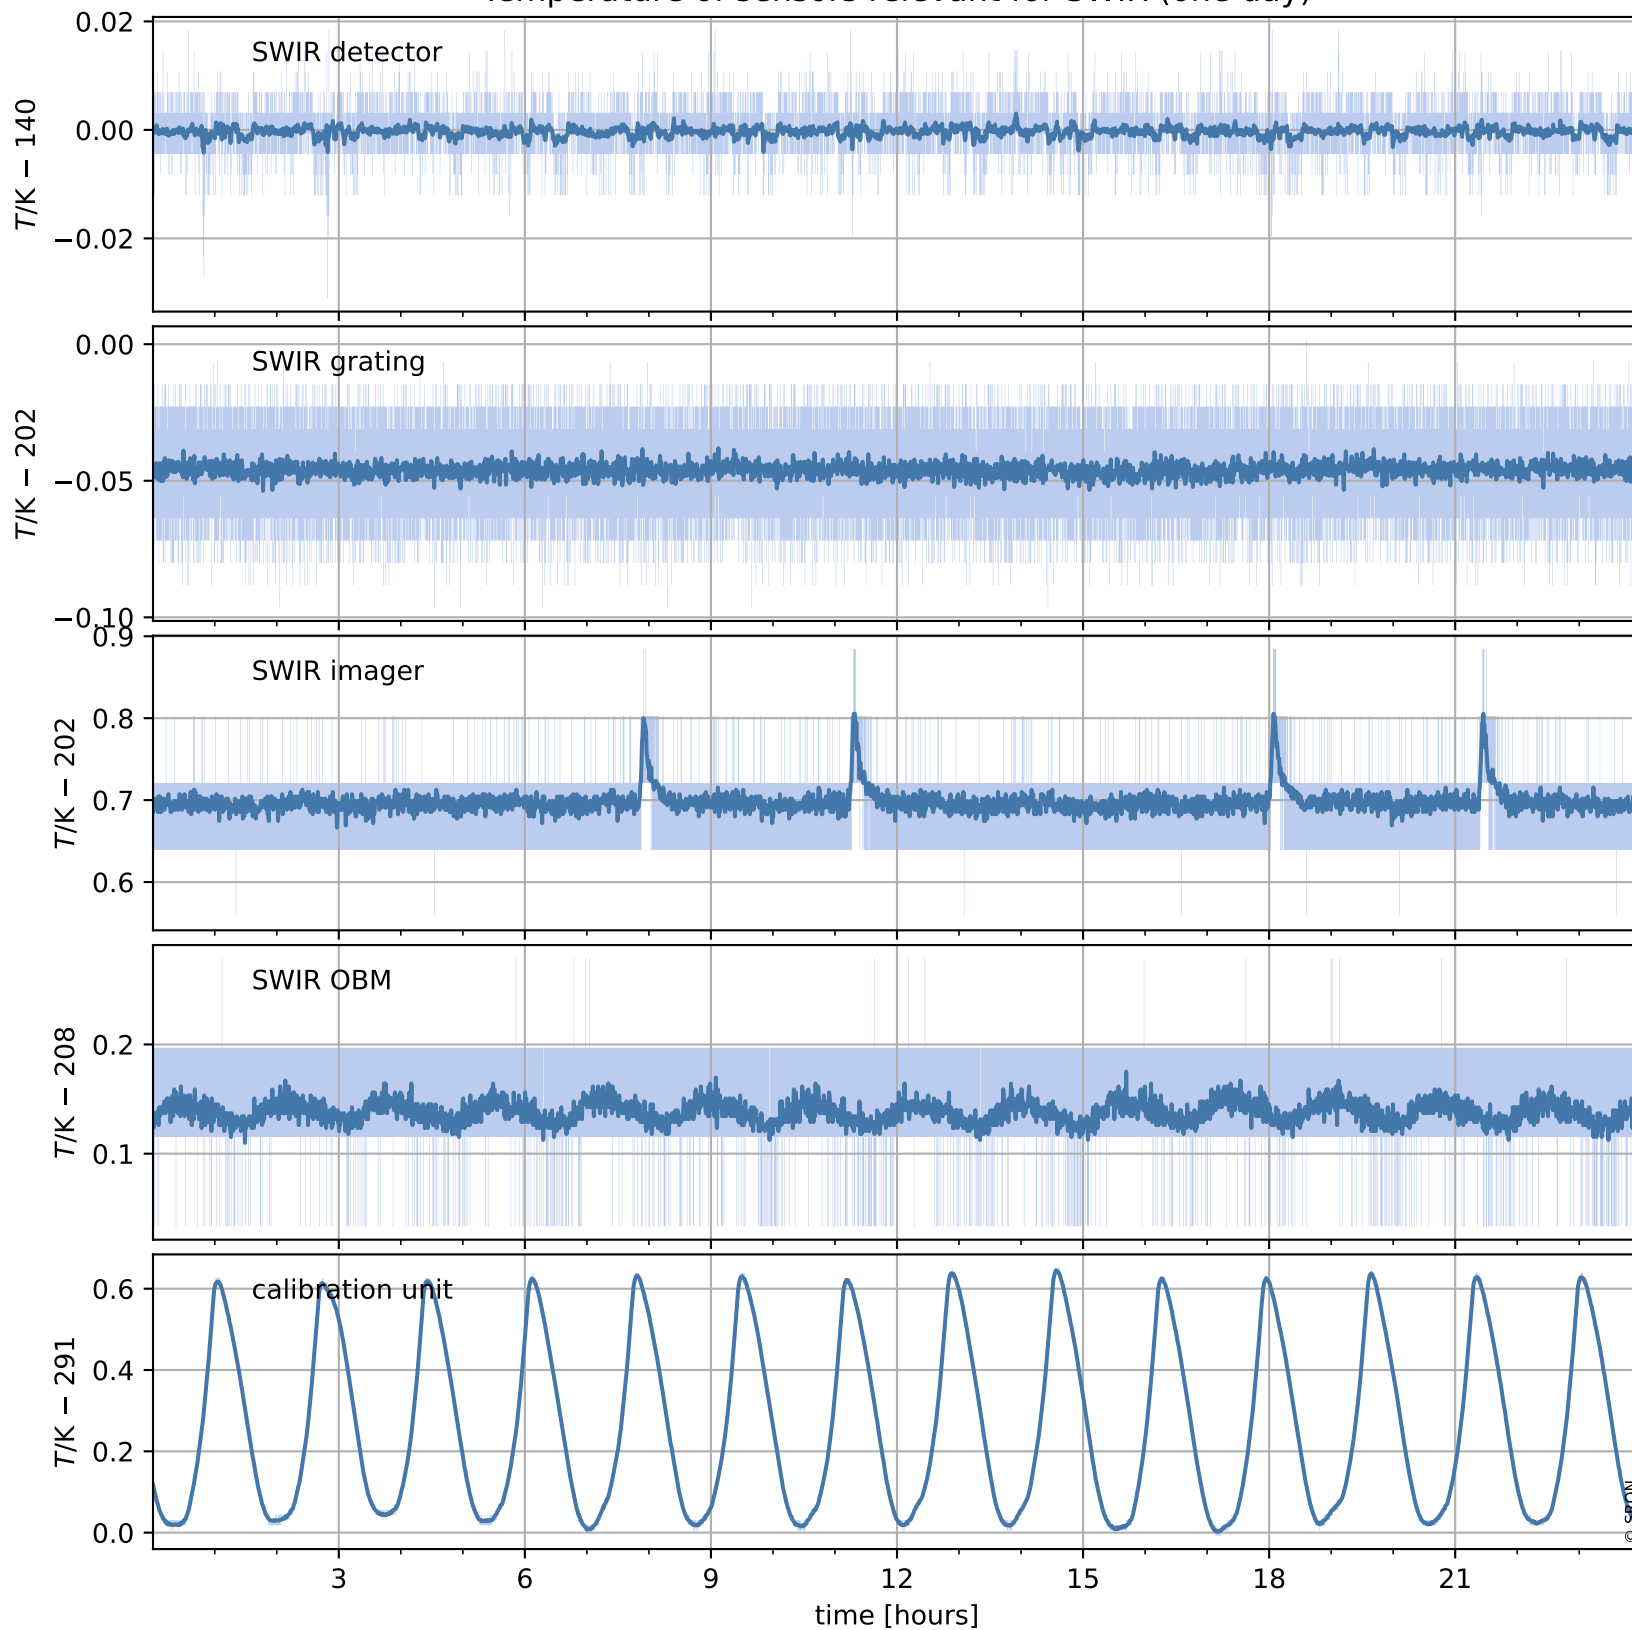

Tropomi SWIR housekeeping data

orbits : [29264, 29277]
coverage : 2023-06-07 / 2023-06-08
created : 2023-08-21T09:41:59

Temperature of sensors relevant for SWIR (one day)

Tropomi SWIR housekeeping data

orbits : [28793, 29277]
coverage : 2023-05-04 / 2023-06-08
created : 2023-08-21T09:41:59

Temperature of sensors relevant for SWIR (last month)

Tropomi SWIR housekeeping data

orbits : [29264, 29277]
coverage : 2023-06-07 / 2023-06-08
created : 2023-08-21T09:41:59

Current and duty cycle of 3 heaters relevant for SWIR (one day)

Tropomi SWIR housekeeping data

orbits : [28793, 29277]
coverage : 2023-05-04 / 2023-06-08
created : 2023-08-21T09:42:00

Current and duty cycle of 3 heaters relevant for SWIR (last month)

Tropomi SWIR housekeeping data