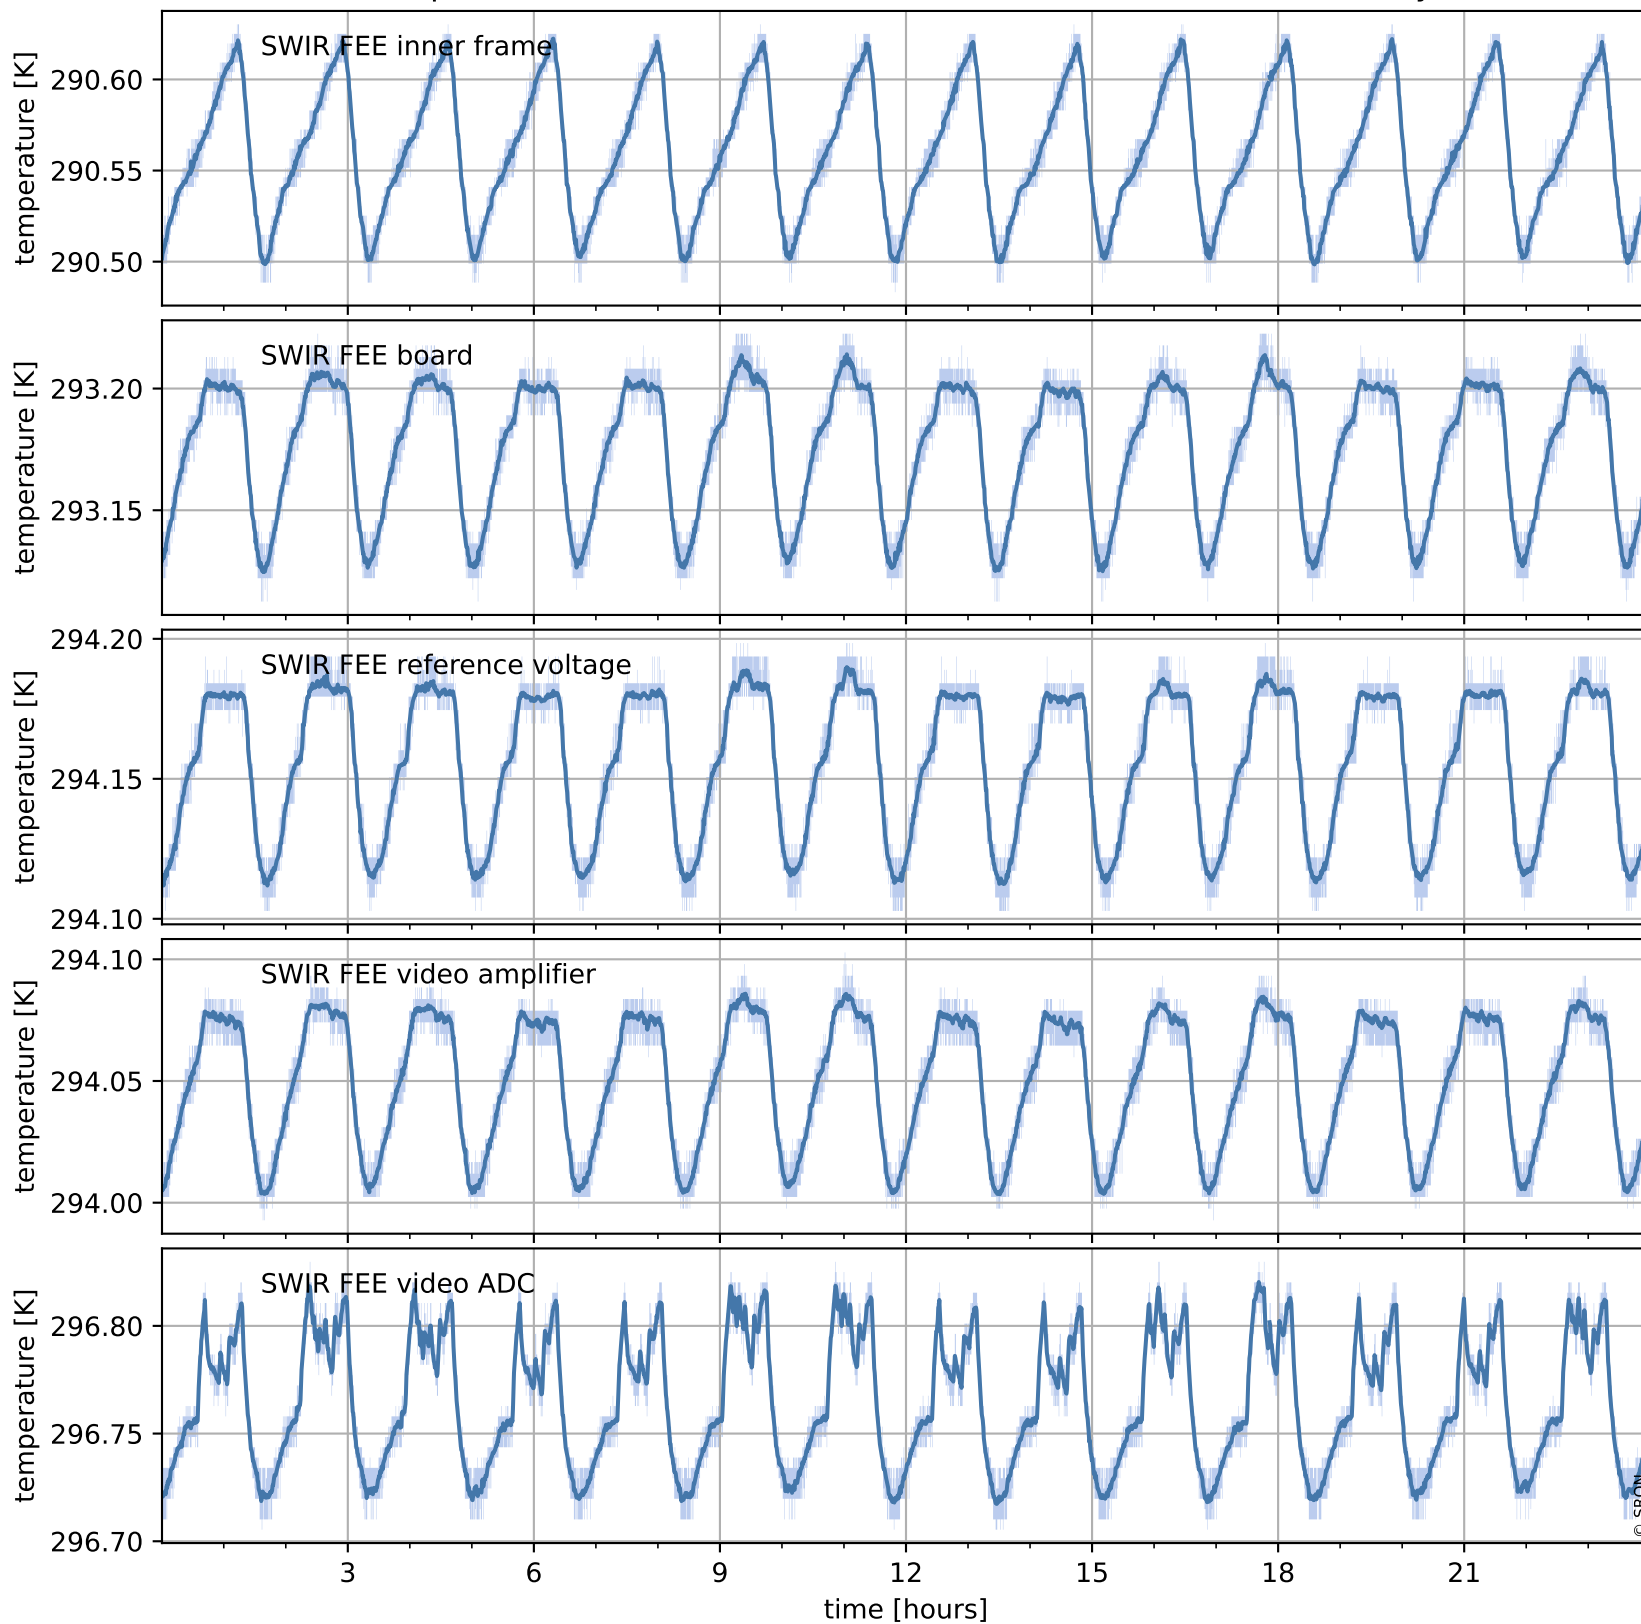

Tropomi SWIR housekeeping data

orbits : [29278, 29291]
coverage : 2023-06-08 / 2023-06-09
created : 2023-08-21T09:42:01

Temperature of sensors relevant for SWIR (one day)

Tropomi SWIR housekeeping data

orbits : [28807, 29291]
coverage : 2023-05-05 / 2023-06-09
created : 2023-08-21T09:42:01

Temperature of sensors relevant for SWIR (last month)

Tropomi SWIR housekeeping data

orbits : [29278, 29291]
coverage : 2023-06-08 / 2023-06-09
created : 2023-08-21T09:42:02

Current and duty cycle of 3 heaters relevant for SWIR (one day)

Tropomi SWIR housekeeping data

orbits : [28807, 29291]
coverage : 2023-05-05 / 2023-06-09
created : 2023-08-21T09:42:02

Current and duty cycle of 3 heaters relevant for SWIR (last month)

Tropomi SWIR housekeeping data

orbits : [29278, 29291]
coverage : 2023-06-08 / 2023-06-09
created : 2023-08-21T09:42:03

Temperature of sensors at the SWIR front-end electronics (one day)

Tropomi SWIR housekeeping data

orbits : [28807, 29291]
coverage : 2023-05-05 / 2023-06-09
created : 2023-08-21T09:42:03