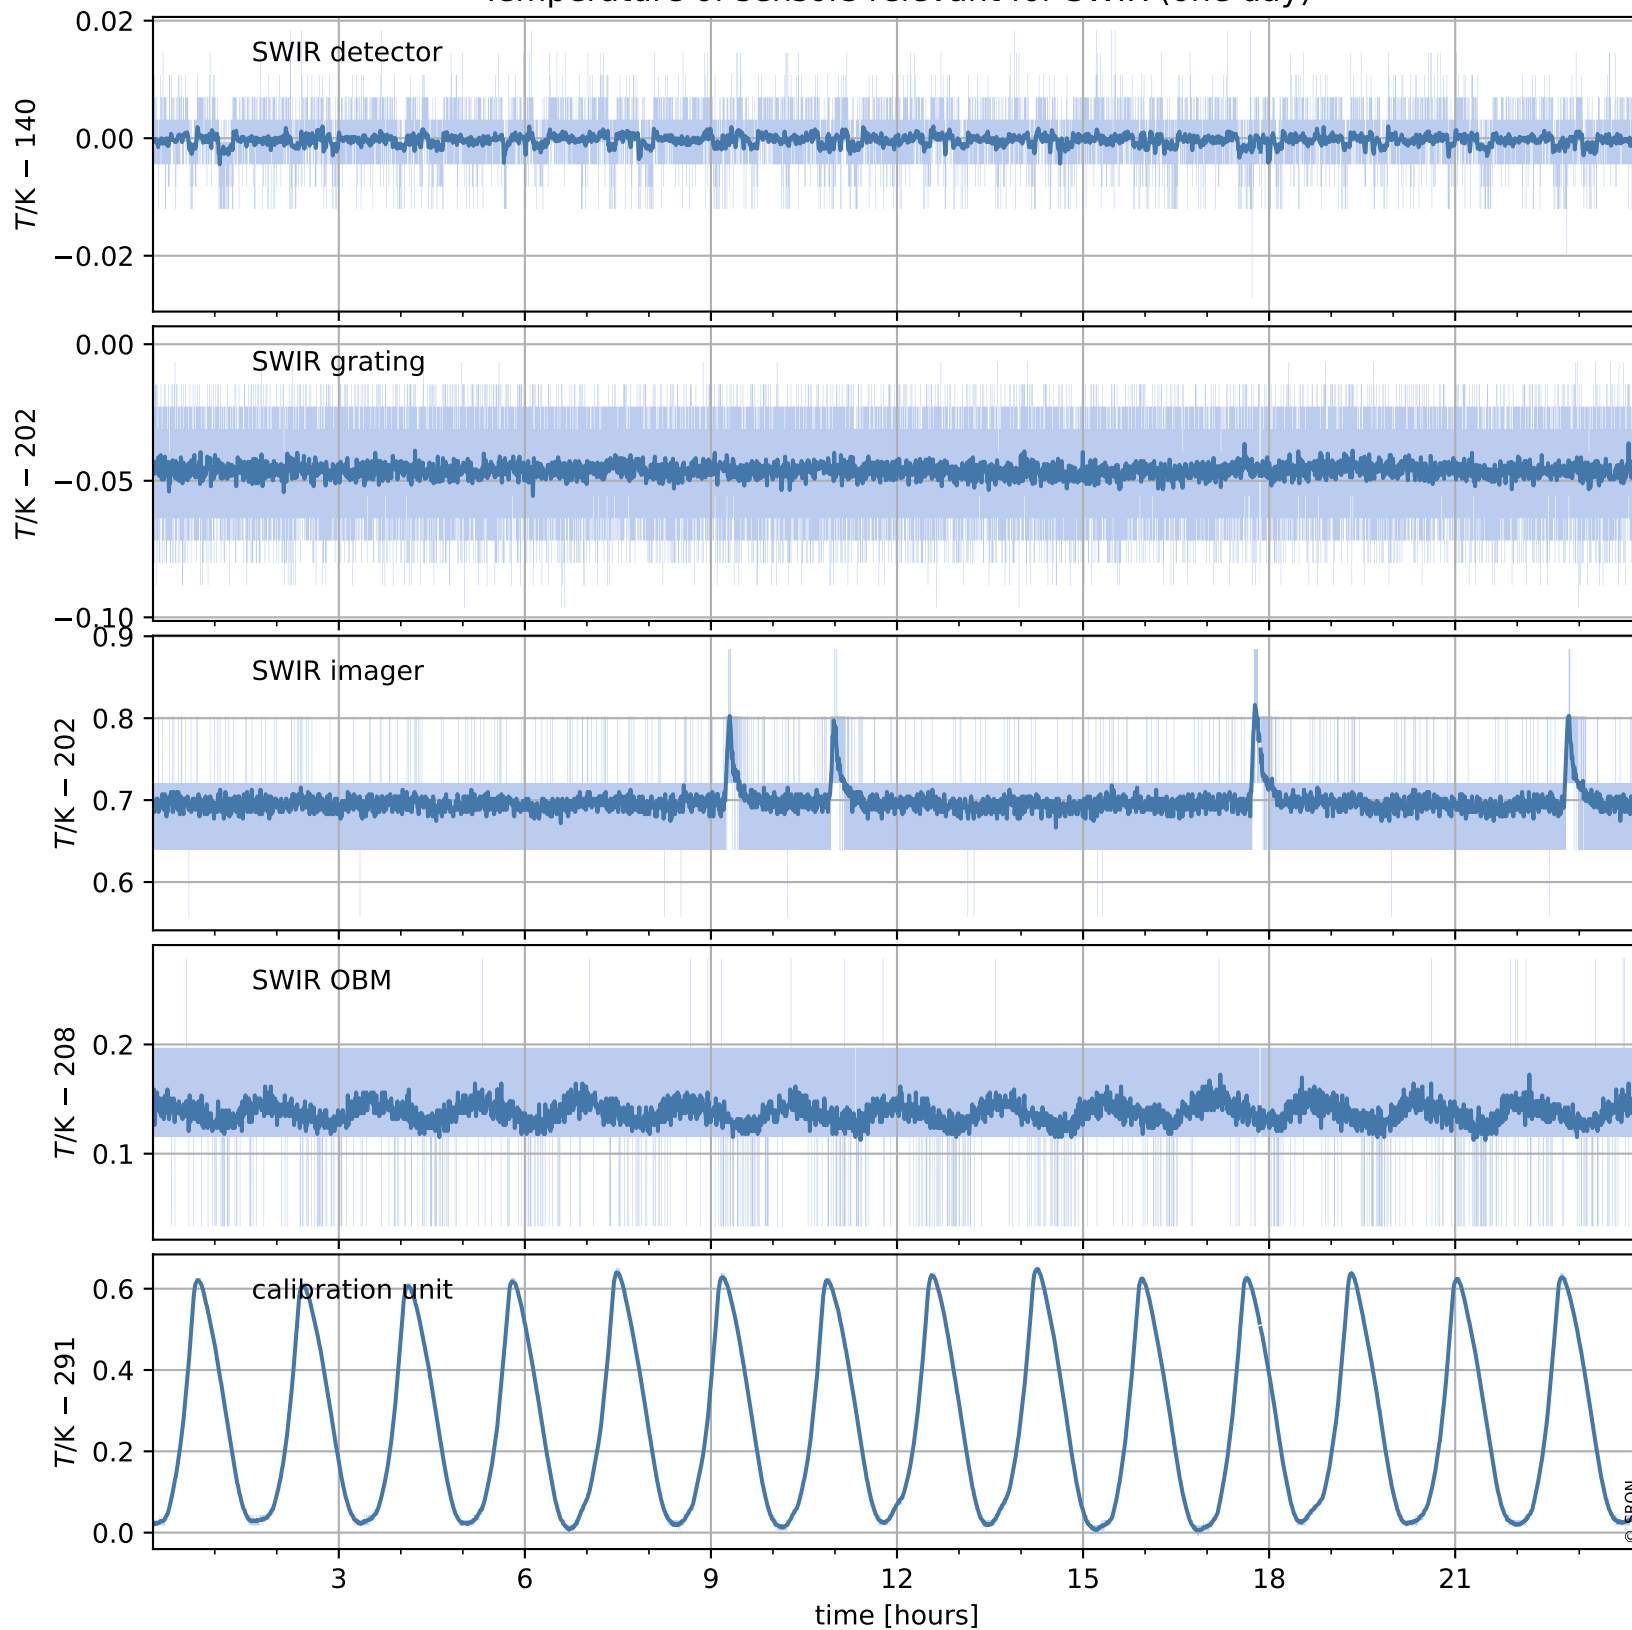

Tropomi SWIR housekeeping data

orbits : [29278, 29291]
coverage : 2023-06-08 / 2023-06-09
created : 2023-08-21T09:42:01

Temperature of sensors relevant for SWIR (one day)

Tropomi SWIR housekeeping data

orbits : [28807, 29291]
coverage : 2023-05-05 / 2023-06-09
created : 2023-08-21T09:42:01

Temperature of sensors relevant for SWIR (last month)

Tropomi SWIR housekeeping data

orbits : [29278, 29291]
coverage : 2023-06-08 / 2023-06-09
created : 2023-08-21T09:42:02

Current and duty cycle of 3 heaters relevant for SWIR (one day)

Tropomi SWIR housekeeping data

orbits : [28807, 29291]
coverage : 2023-05-05 / 2023-06-09
created : 2023-08-21T09:42:02

Current and duty cycle of 3 heaters relevant for SWIR (last month)

Tropomi SWIR housekeeping data