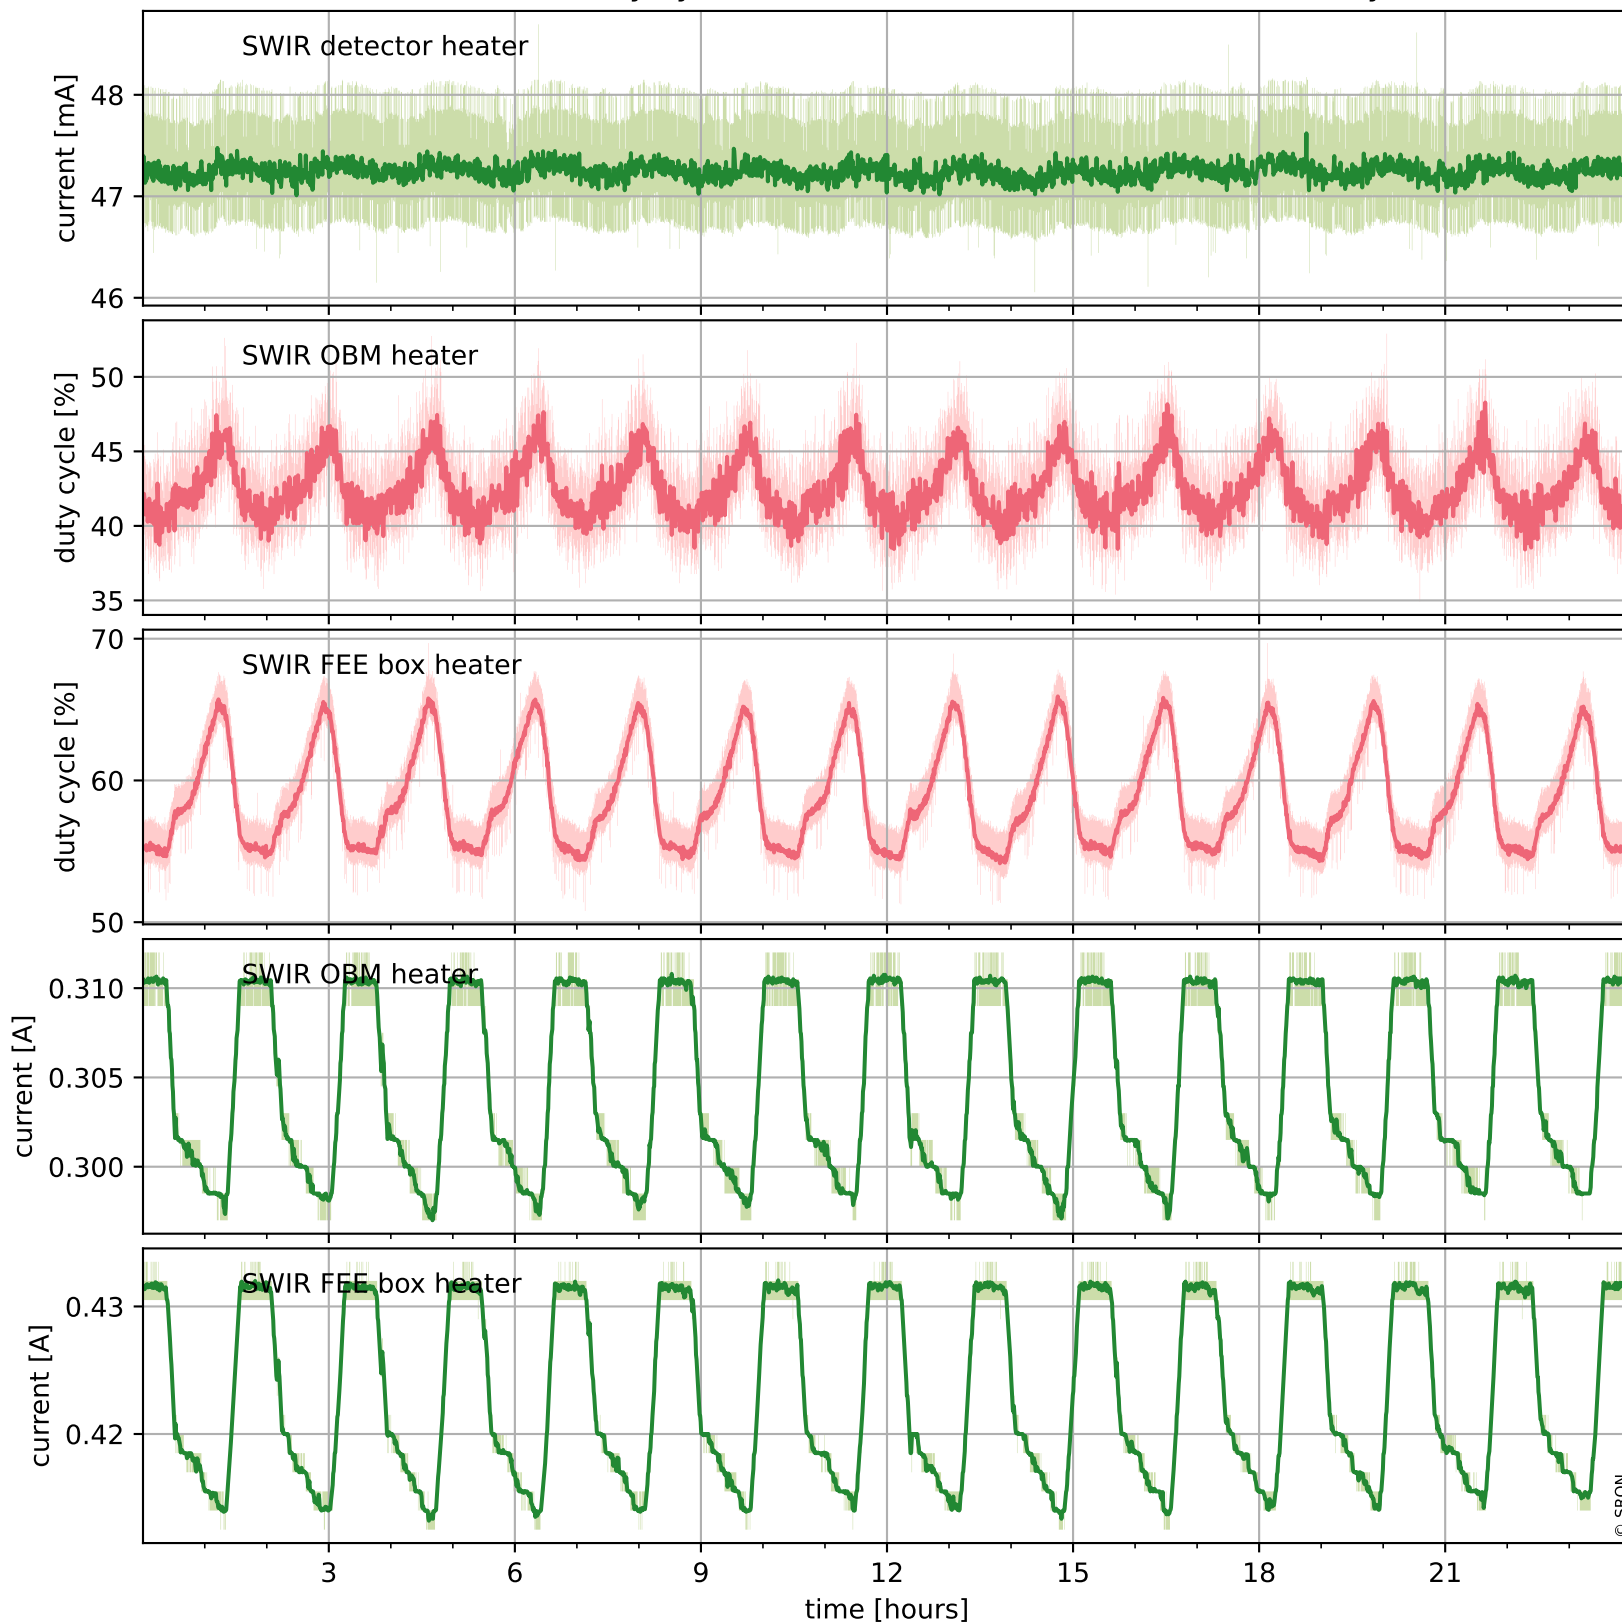

Tropomi SWIR housekeeping data

orbits : [29278, 29291]
coverage : 2023-06-08 / 2023-06-09
created : 2023-08-21T09:42:01

Temperature of sensors relevant for SWIR (one day)

Tropomi SWIR housekeeping data

orbits : [28807, 29291]
coverage : 2023-05-05 / 2023-06-09
created : 2023-08-21T09:42:01

Temperature of sensors relevant for SWIR (last month)

Tropomi SWIR housekeeping data

orbits : [29278, 29291]
coverage : 2023-06-08 / 2023-06-09
created : 2023-08-21T09:42:02

Current and duty cycle of 3 heaters relevant for SWIR (one day)

Tropomi SWIR housekeeping data

orbits : [28807, 29291]
coverage : 2023-05-05 / 2023-06-09
created : 2023-08-21T09:42:02

Current and duty cycle of 3 heaters relevant for SWIR (last month)

Tropomi SWIR housekeeping data

orbits : [29278, 29291]
coverage : 2023-06-08 / 2023-06-09
created : 2023-08-21T09:42:03

Temperature of sensors at the SWIR front-end electronics (one day)

Tropomi SWIR housekeeping data

orbits : [28807, 29291]
coverage : 2023-05-05 / 2023-06-09
created : 2023-08-21T09:42:03