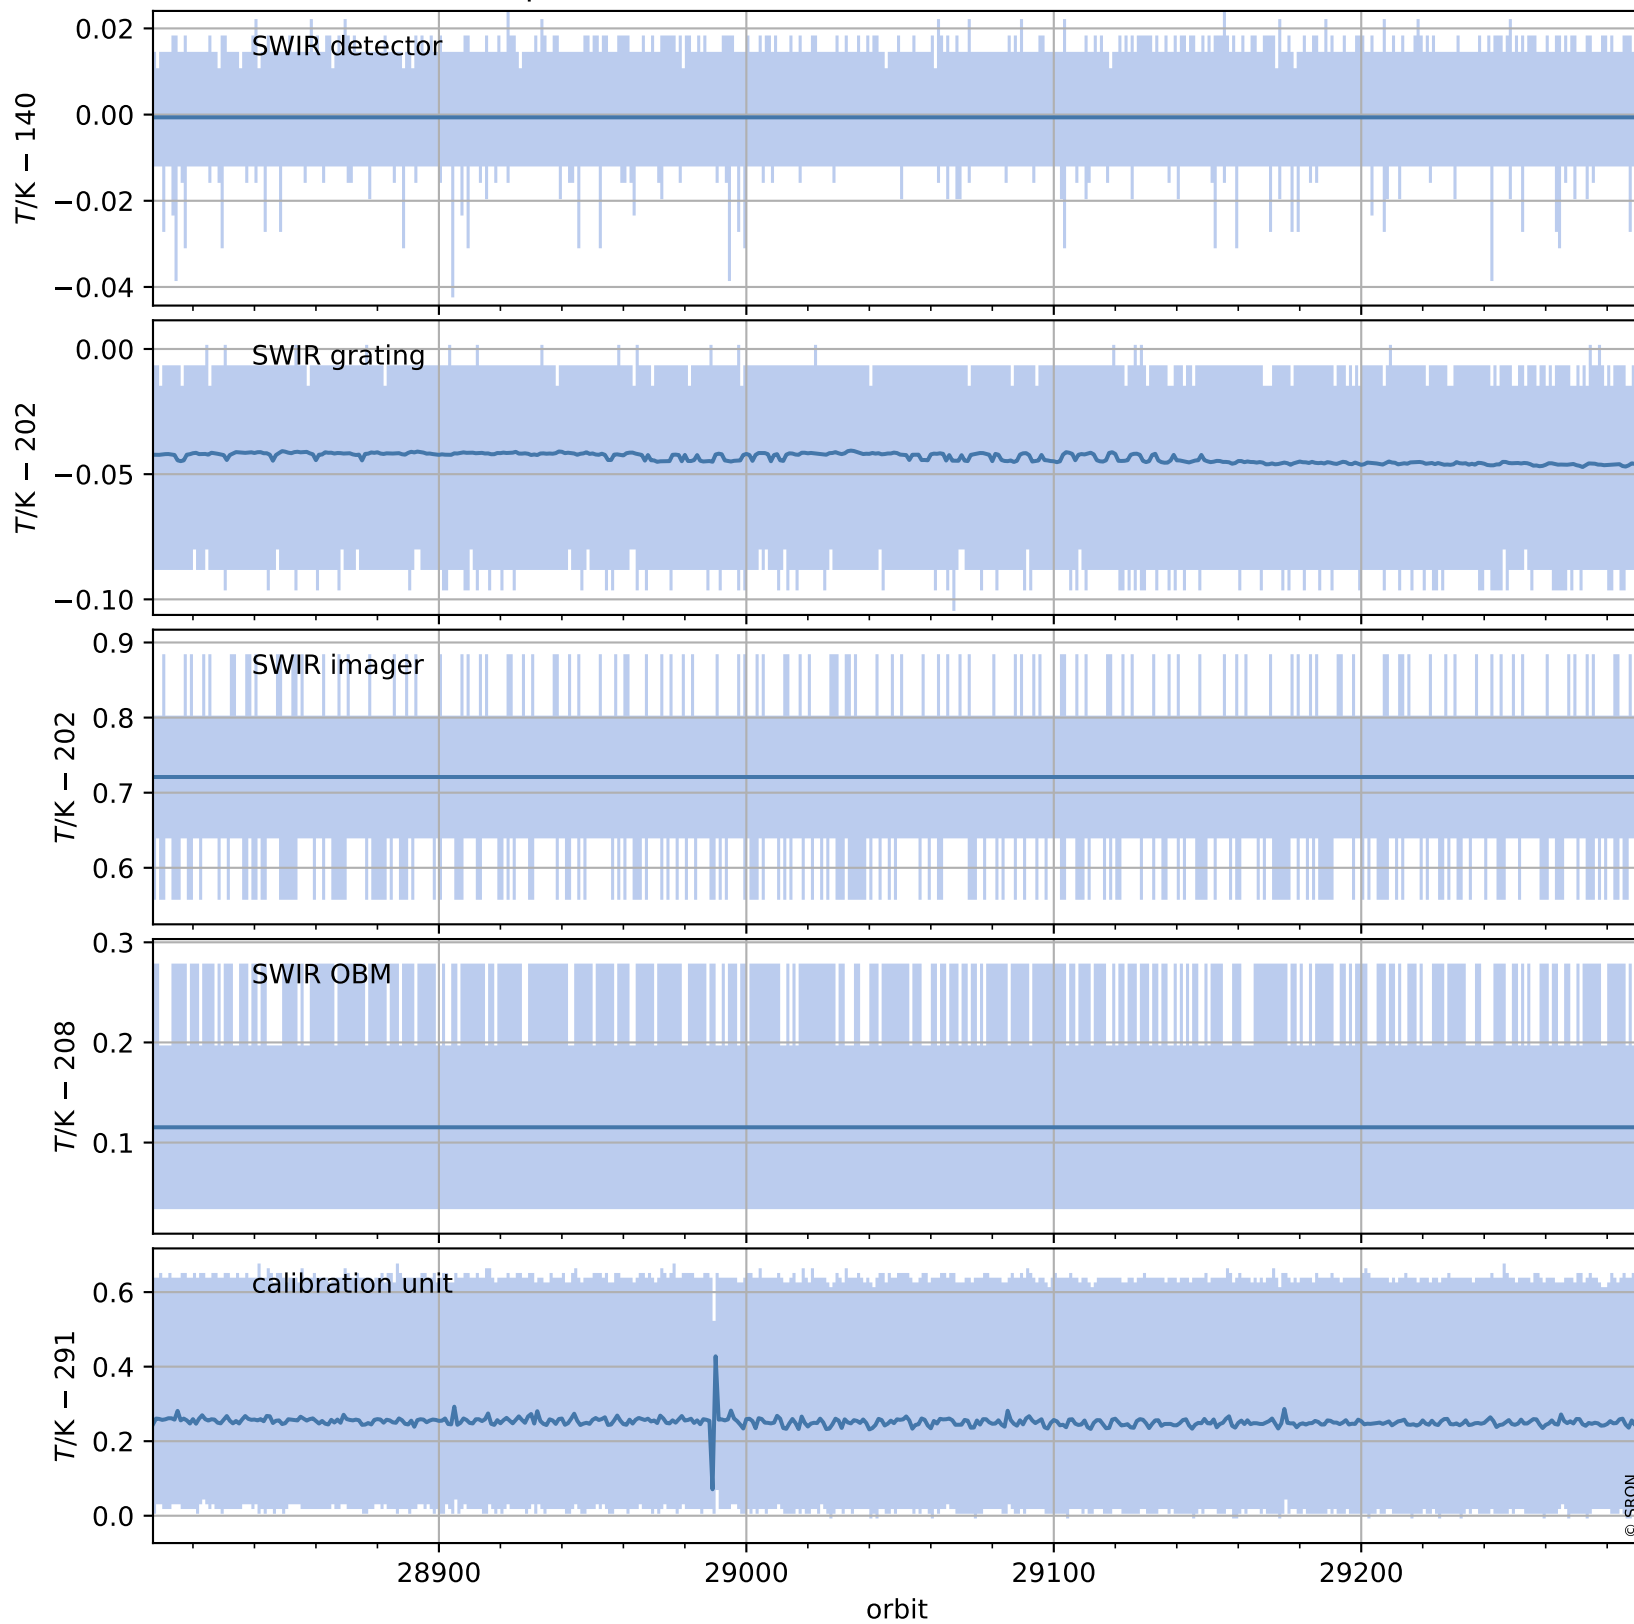

Tropomi SWIR housekeeping data

orbits : [29278, 29291]
coverage : 2023-06-08 / 2023-06-09
created : 2023-08-21T09:42:01

Temperature of sensors relevant for SWIR (one day)

Tropomi SWIR housekeeping data

orbits : [28807, 29291]
coverage : 2023-05-05 / 2023-06-09
created : 2023-08-21T09:42:01

Temperature of sensors relevant for SWIR (last month)

Tropomi SWIR housekeeping data

orbits : [29278, 29291]
coverage : 2023-06-08 / 2023-06-09
created : 2023-08-21T09:42:02

Current and duty cycle of 3 heaters relevant for SWIR (one day)

Tropomi SWIR housekeeping data

orbits : [28807, 29291]
coverage : 2023-05-05 / 2023-06-09
created : 2023-08-21T09:42:02

Current and duty cycle of 3 heaters relevant for SWIR (last month)

Tropomi SWIR housekeeping data

orbits : [29278, 29291]
coverage : 2023-06-08 / 2023-06-09
created : 2023-08-21T09:42:03

Temperature of sensors at the SWIR front-end electronics (one day)

Tropomi SWIR housekeeping data

orbits : [28807, 29291]
coverage : 2023-05-05 / 2023-06-09
created : 2023-08-21T09:42:03