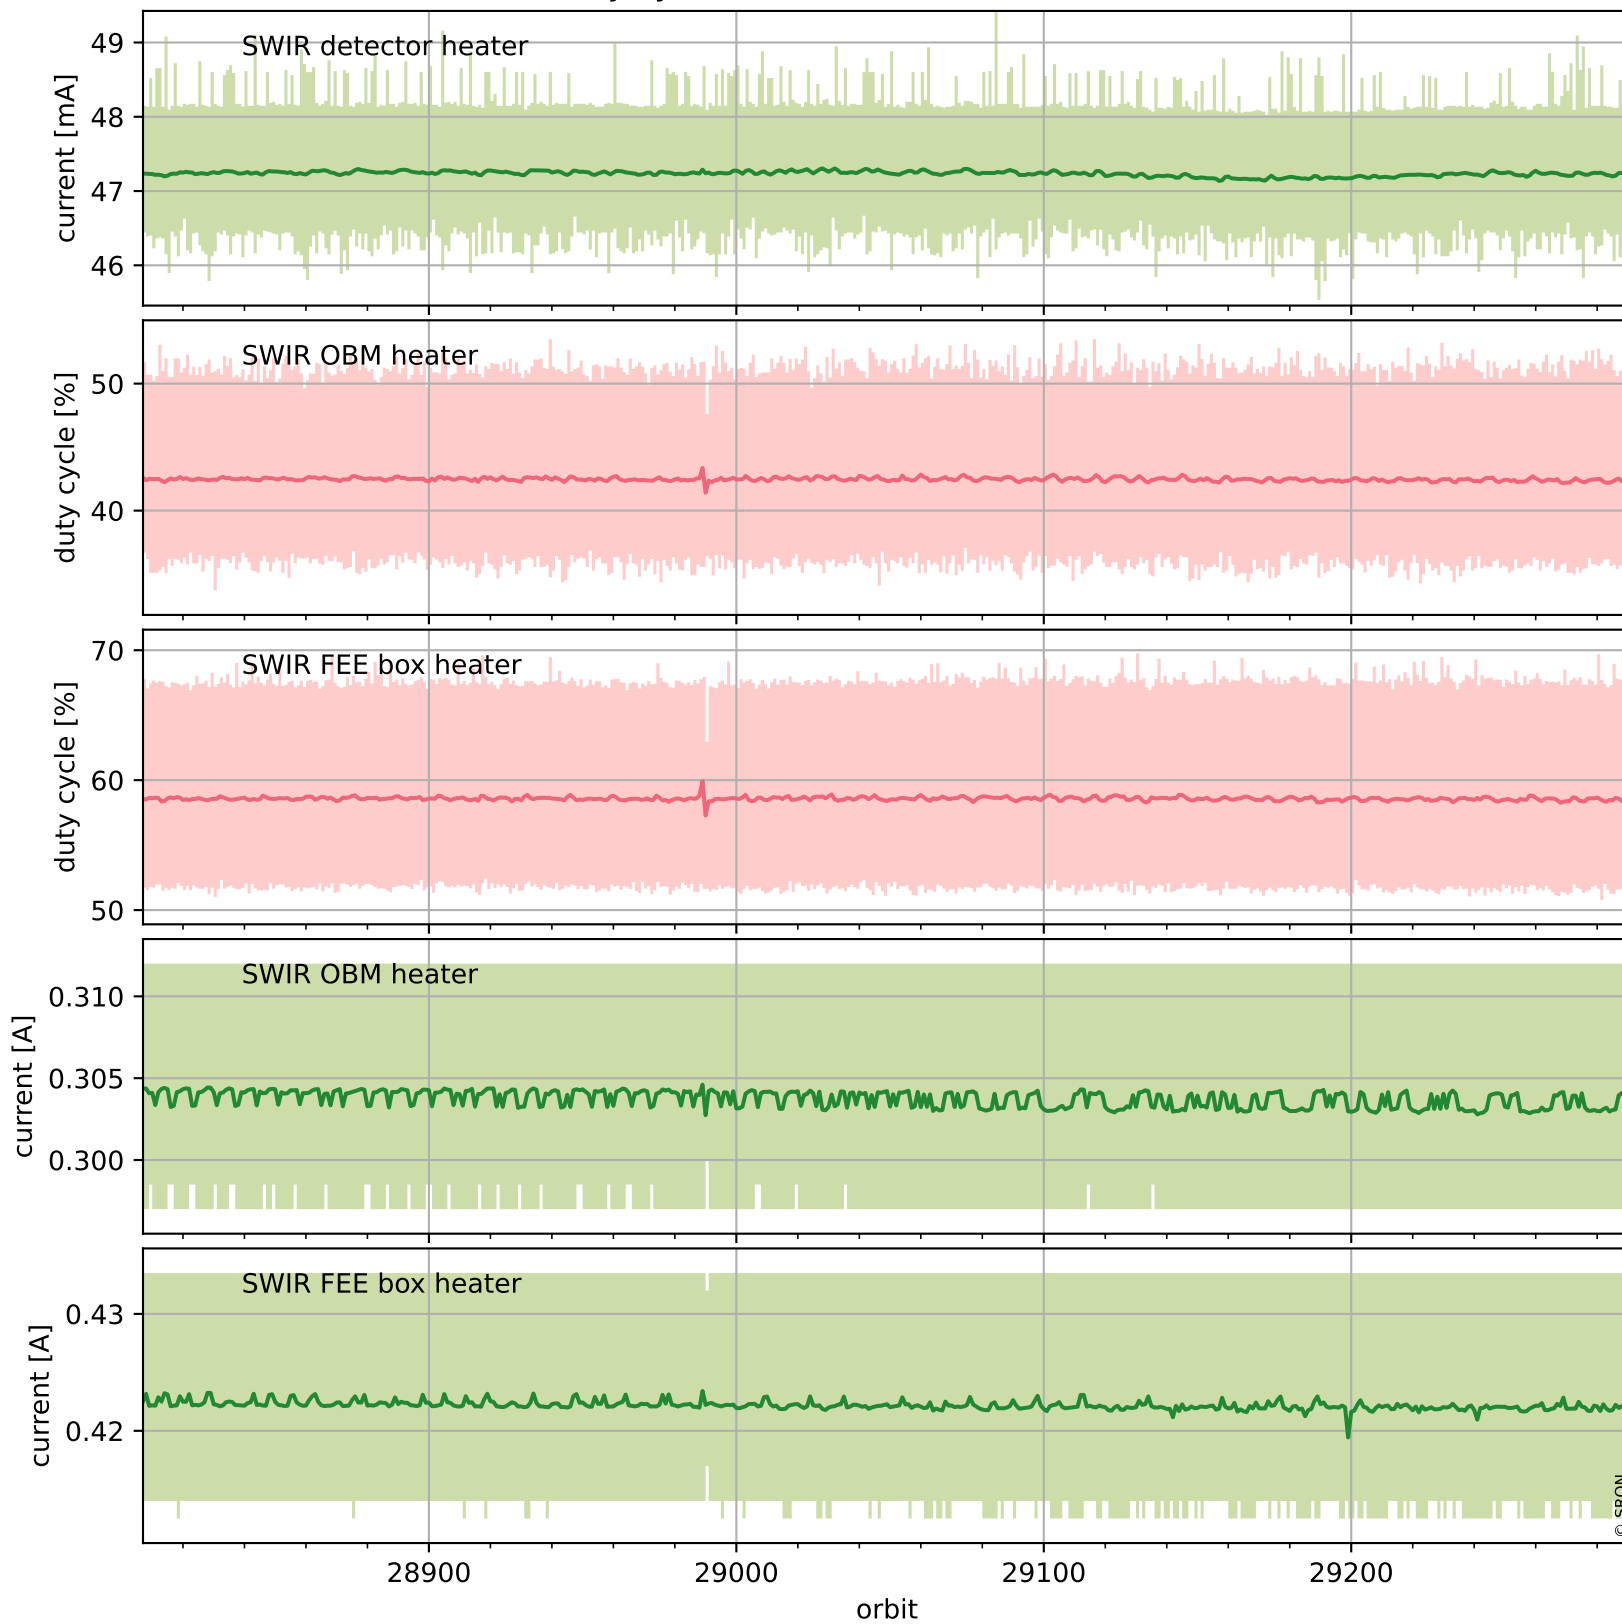

Tropomi SWIR housekeeping data

orbits : [29278, 29291]
coverage : 2023-06-08 / 2023-06-09
created : 2023-08-21T09:42:01

Temperature of sensors relevant for SWIR (one day)

Tropomi SWIR housekeeping data

orbits : [28807, 29291]
coverage : 2023-05-05 / 2023-06-09
created : 2023-08-21T09:42:01

Temperature of sensors relevant for SWIR (last month)

Tropomi SWIR housekeeping data

orbits : [29278, 29291]
coverage : 2023-06-08 / 2023-06-09
created : 2023-08-21T09:42:02

Current and duty cycle of 3 heaters relevant for SWIR (one day)

Tropomi SWIR housekeeping data

orbits : [28807, 29291]
coverage : 2023-05-05 / 2023-06-09
created : 2023-08-21T09:42:02

Current and duty cycle of 3 heaters relevant for SWIR (last month)

Tropomi SWIR housekeeping data

orbits : [29278, 29291]
coverage : 2023-06-08 / 2023-06-09
created : 2023-08-21T09:42:03

Temperature of sensors at the SWIR front-end electronics (one day)

Tropomi SWIR housekeeping data

orbits : [28807, 29291]
coverage : 2023-05-05 / 2023-06-09
created : 2023-08-21T09:42:03