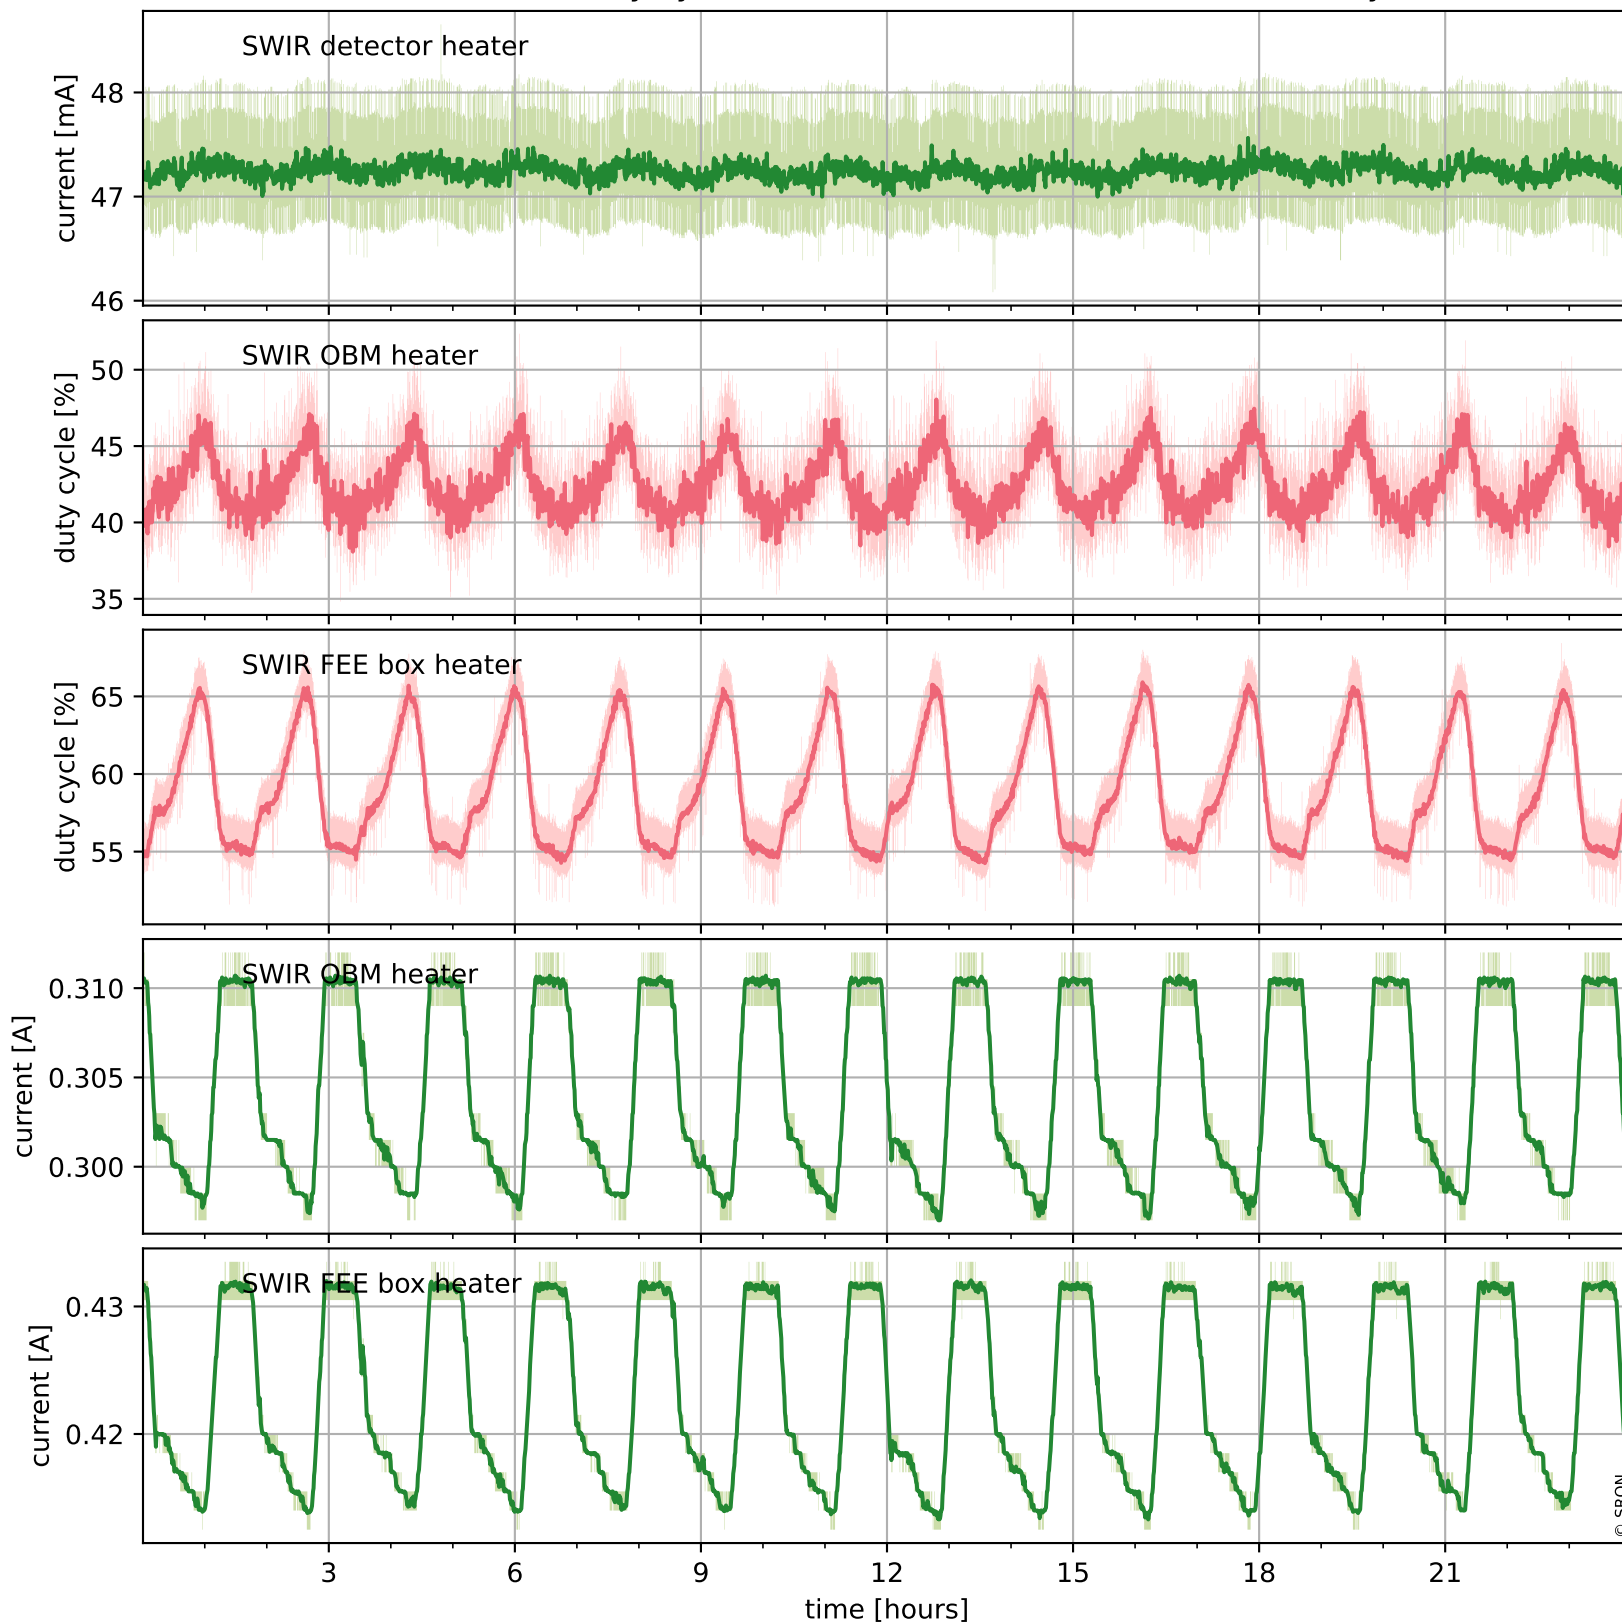

Tropomi SWIR housekeeping data

orbits : [29292, 29305]
coverage : 2023-06-09 / 2023-06-10
created : 2023-08-21T09:42:04

Current and duty cycle of 3 heaters relevant for SWIR (one day)