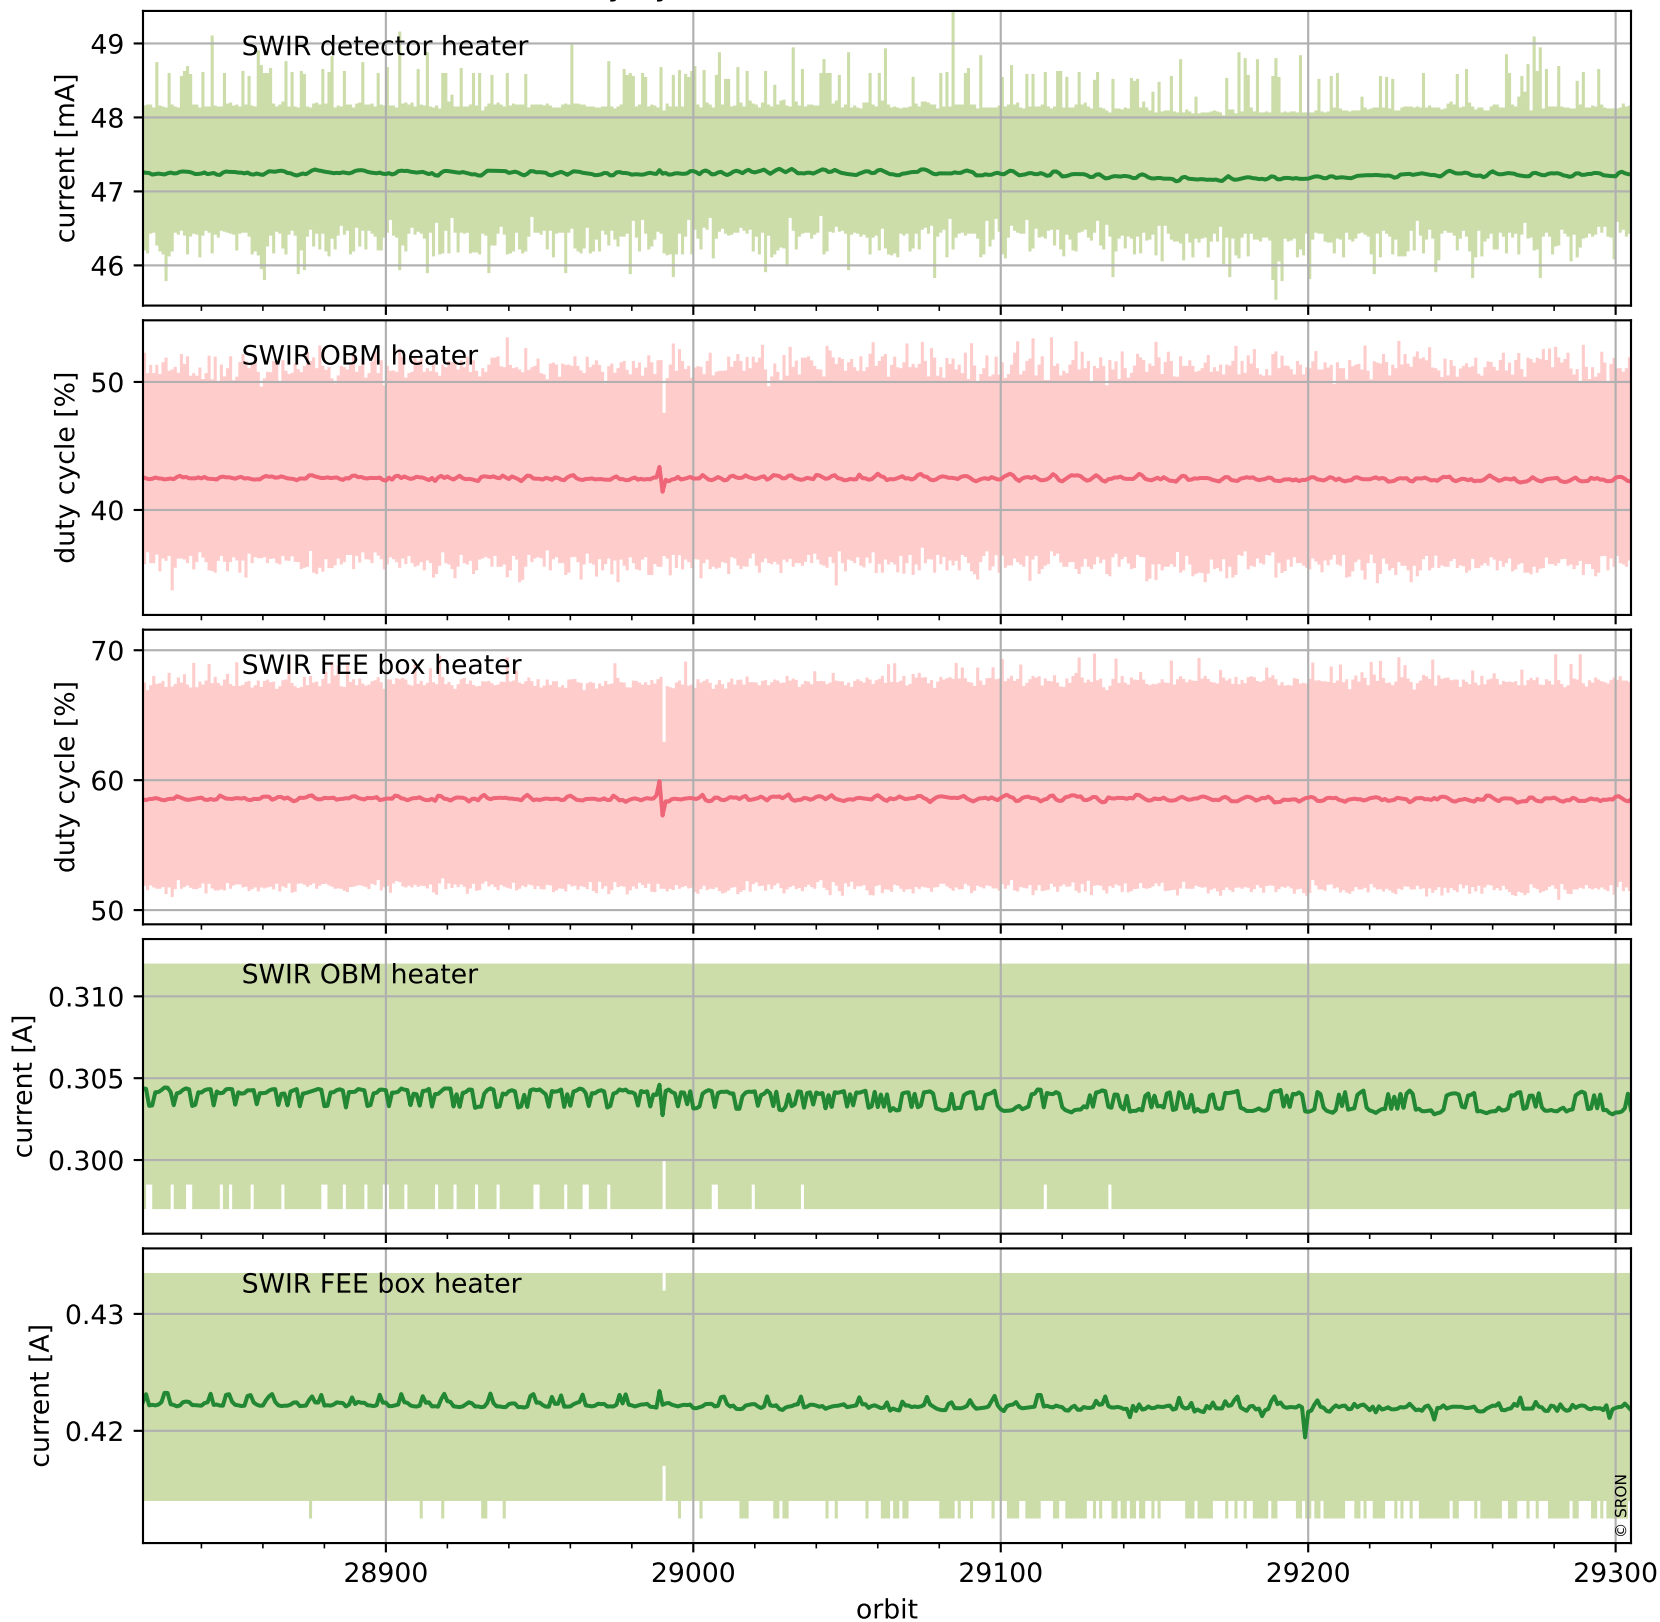

Tropomi SWIR housekeeping data

orbits : [28821, 29305]
coverage : 2023-05-06 / 2023-06-10
created : 2023-08-21T09:42:05

Current and duty cycle of 3 heaters relevant for SWIR (last month)