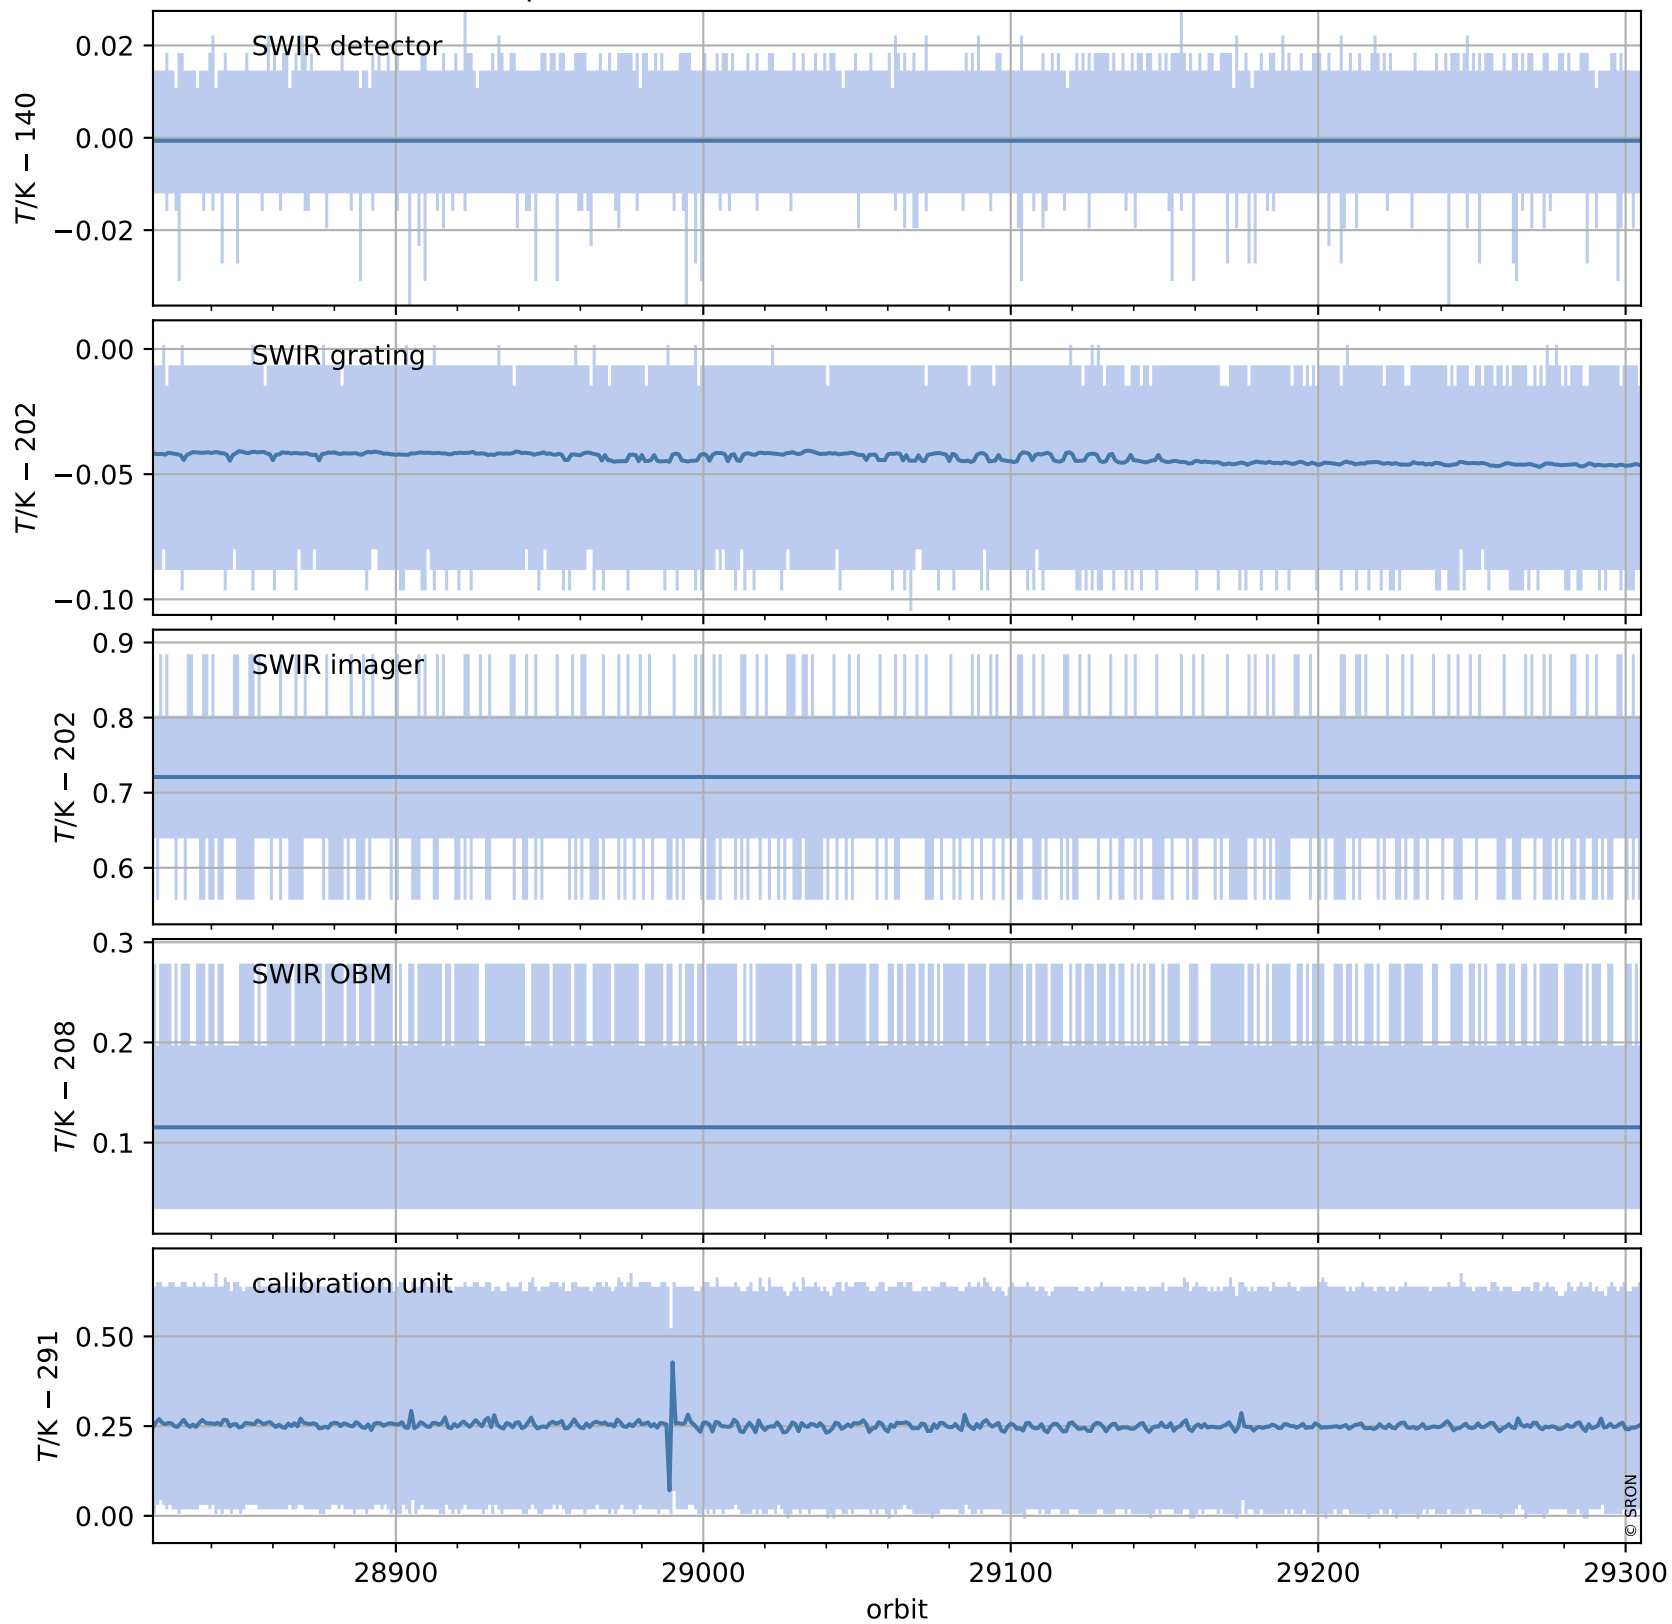

# Tropomi SWIR housekeeping data

orbits : [29292, 29305]  
coverage : 2023-06-09 / 2023-06-10  
created : 2023-08-21T09:42:03

## Temperature of sensors relevant for SWIR (one day)

# Tropomi SWIR housekeeping data

orbits : [28821, 29305]  
coverage : 2023-05-06 / 2023-06-10  
created : 2023-08-21T09:42:04

## Temperature of sensors relevant for SWIR (last month)