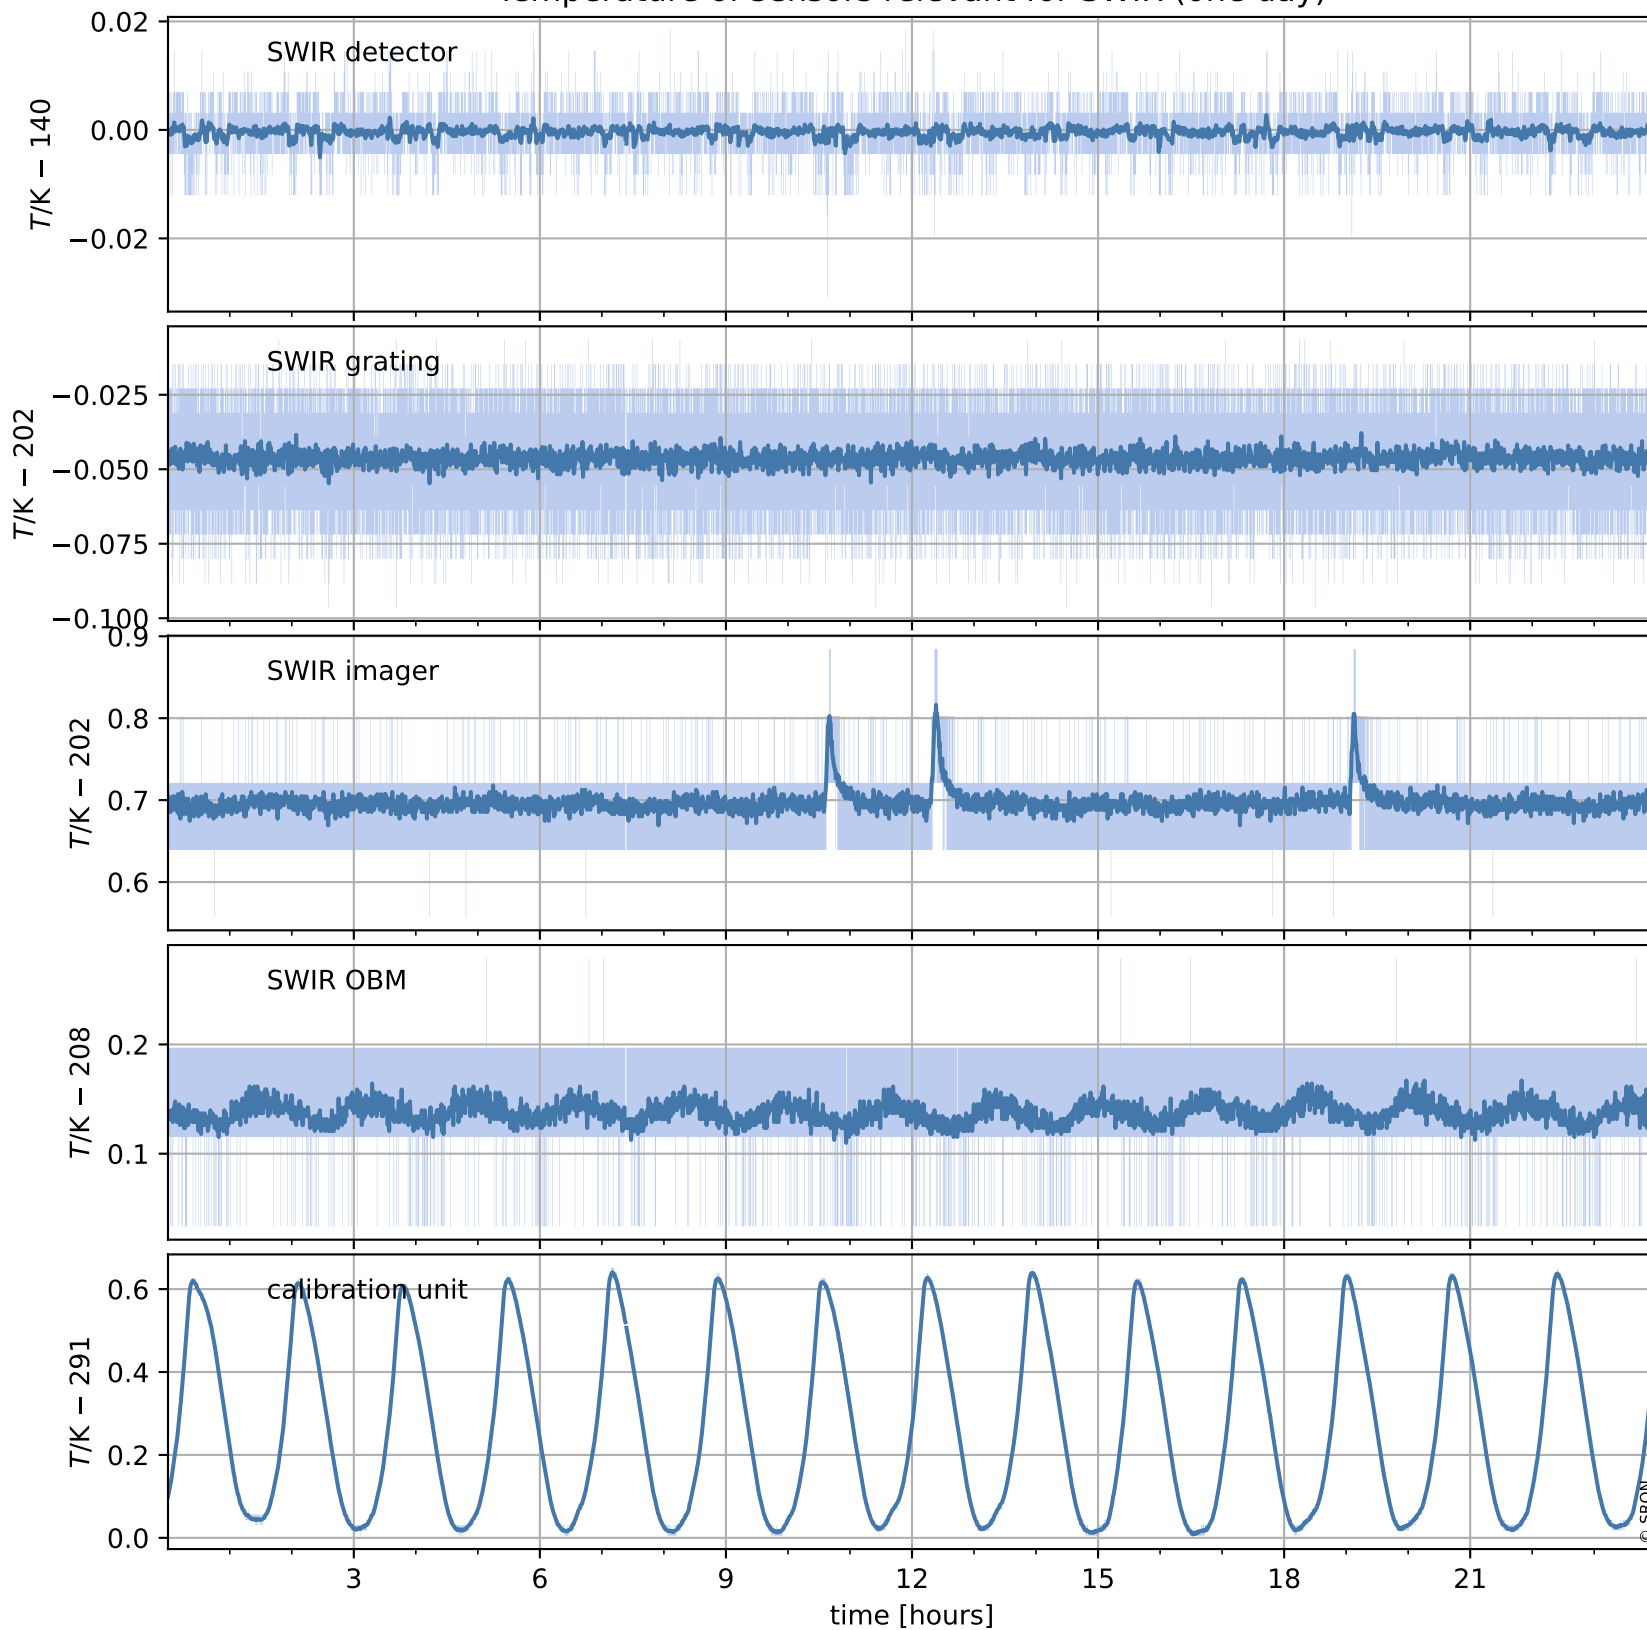

# Tropomi SWIR housekeeping data

orbits : [29292, 29305]  
coverage : 2023-06-09 / 2023-06-10  
created : 2023-08-21T09:42:03

## Temperature of sensors relevant for SWIR (one day)

## Temperature of sensors relevant for SWIR (last month)