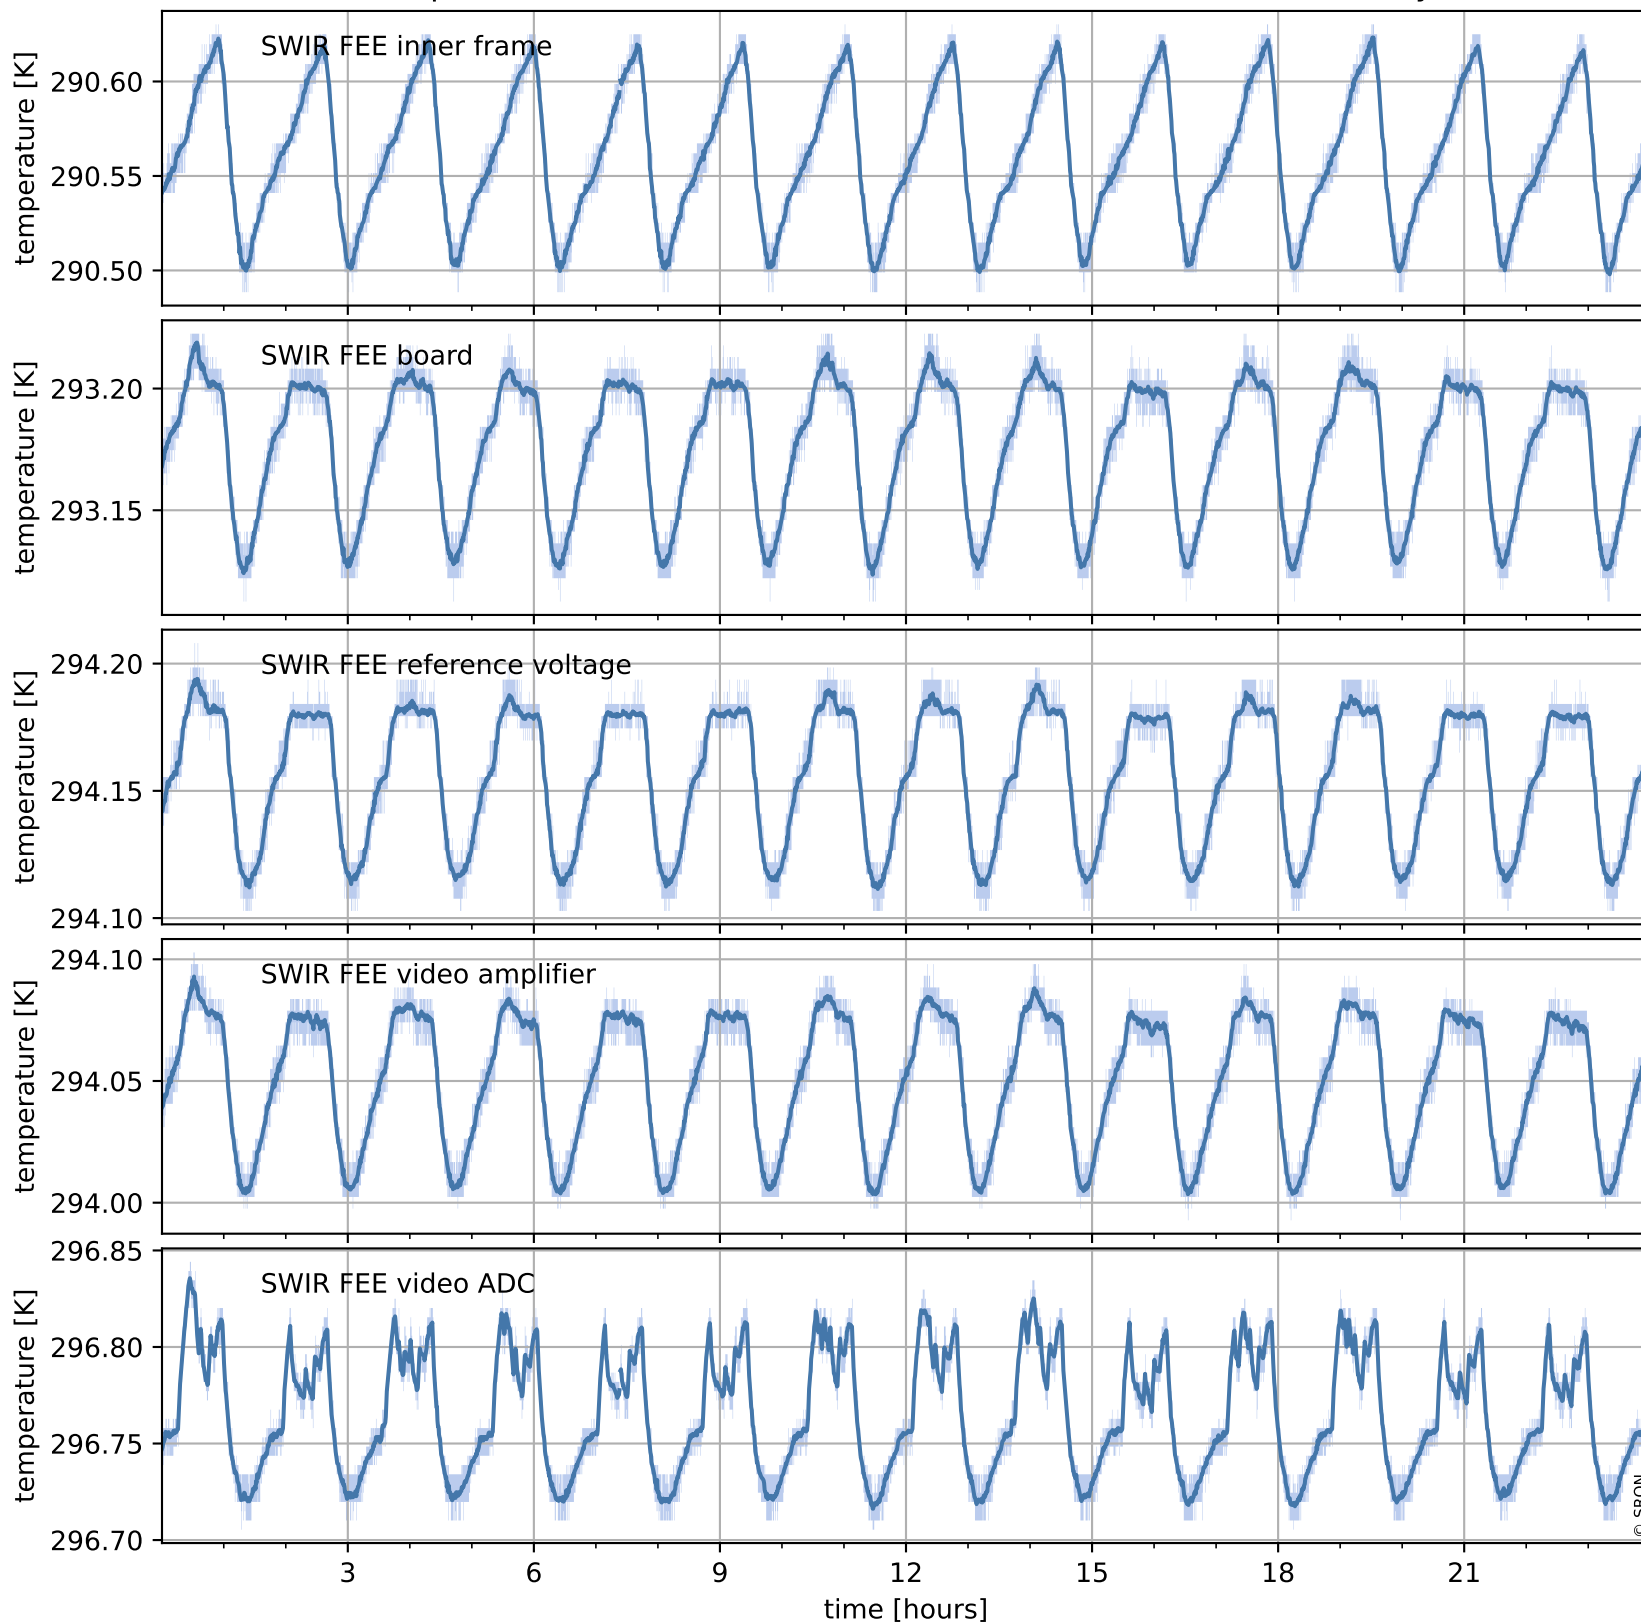

Tropomi SWIR housekeeping data

orbits : [29292, 29305]
coverage : 2023-06-09 / 2023-06-10
created : 2023-08-21T09:42:05

Temperature of sensors at the SWIR front-end electronics (one day)