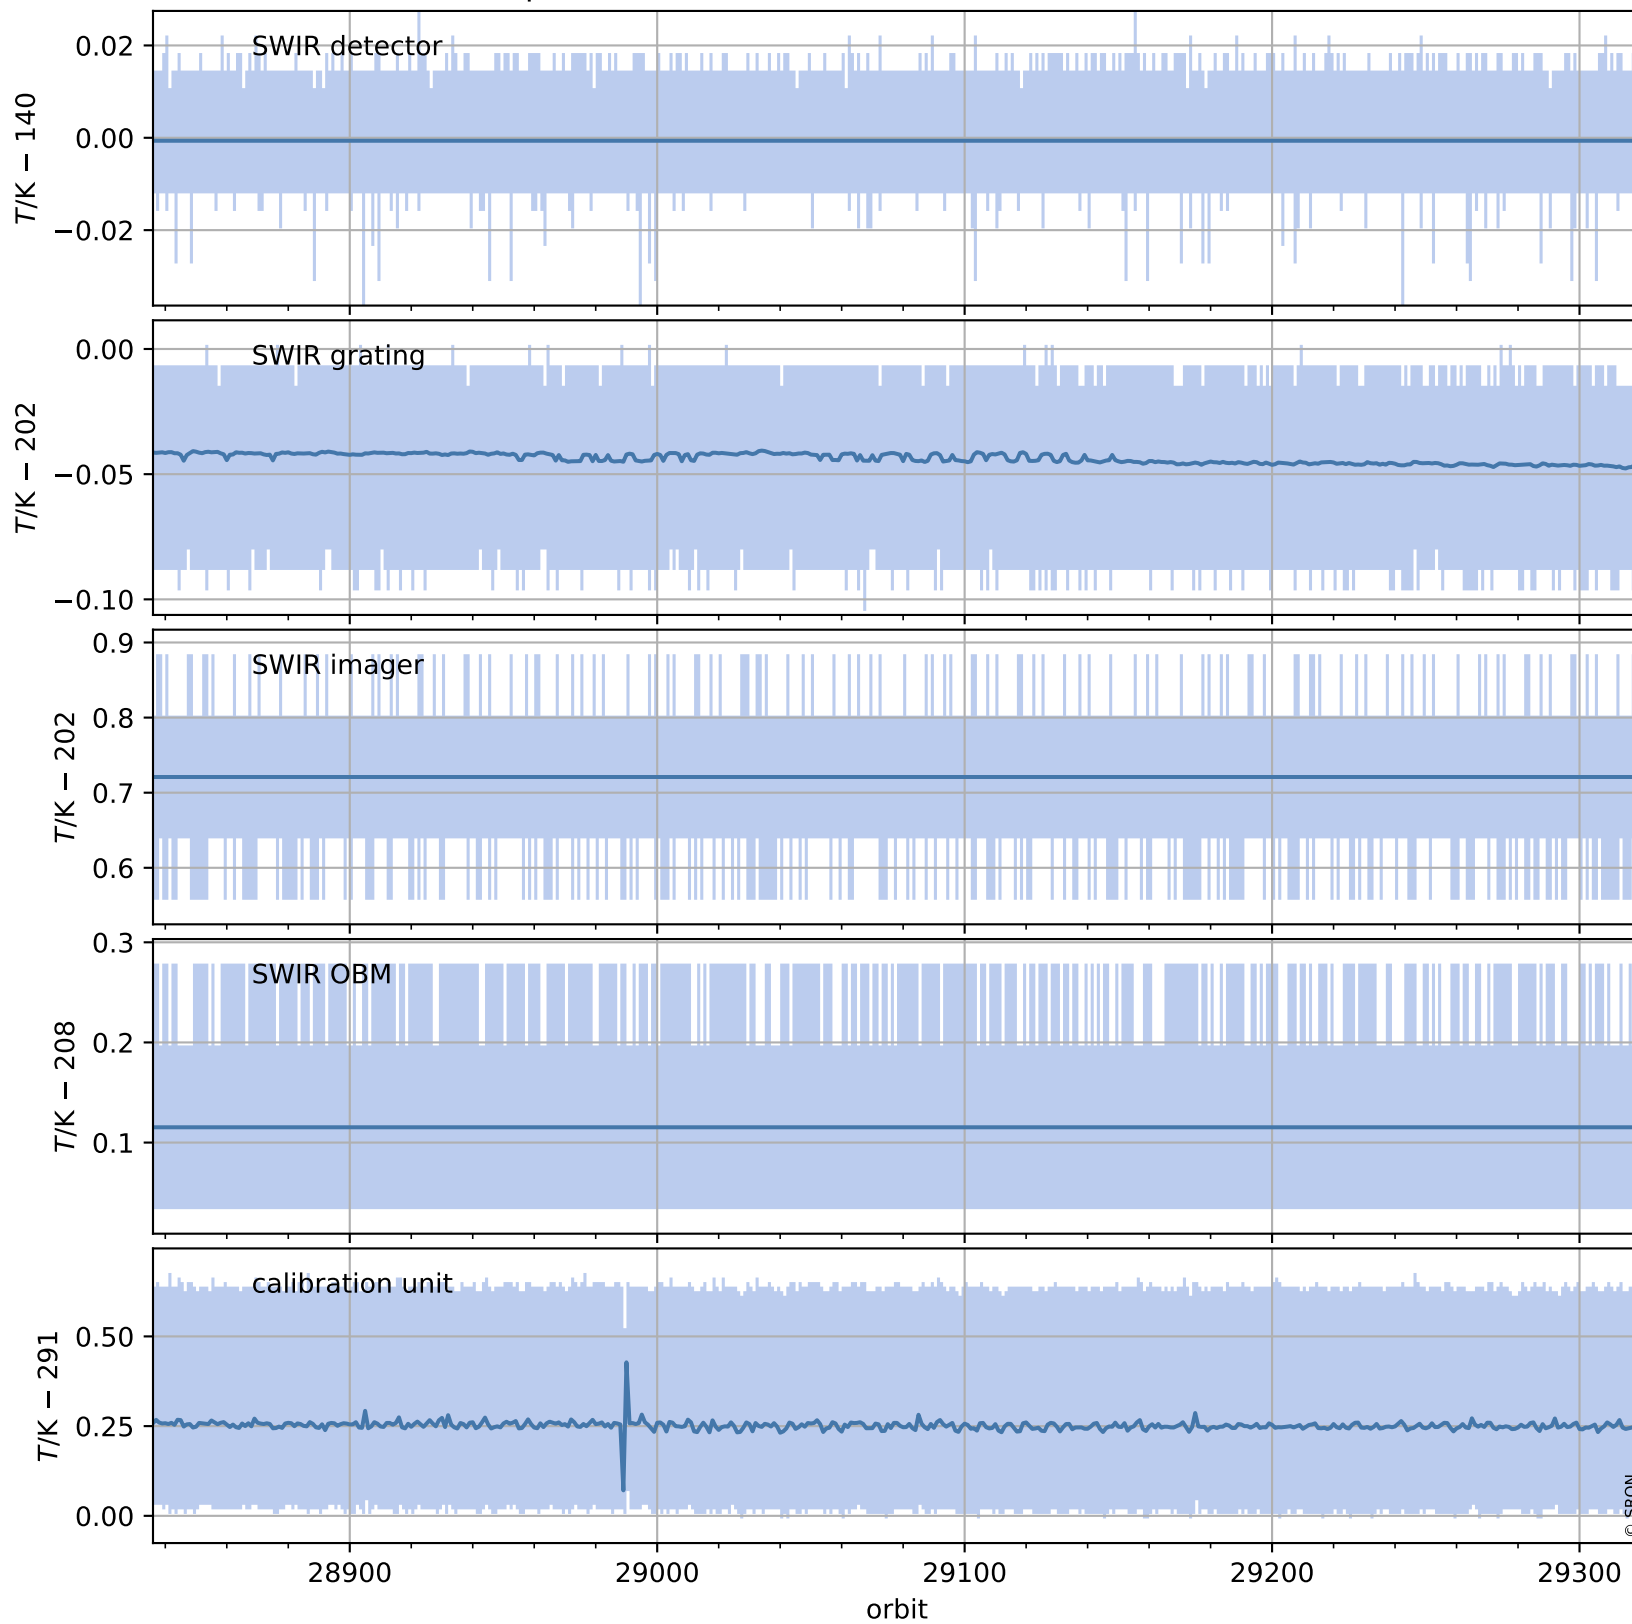

# Tropomi SWIR housekeeping data

orbits : [29306, 29320]  
coverage : 2023-06-10 / 2023-06-11  
created : 2023-08-21T09:42:06

## Temperature of sensors relevant for SWIR (one day)

# Tropomi SWIR housekeeping data

orbits : [28836, 29320]  
coverage : 2023-05-07 / 2023-06-11  
created : 2023-08-21T09:42:06

## Temperature of sensors relevant for SWIR (last month)