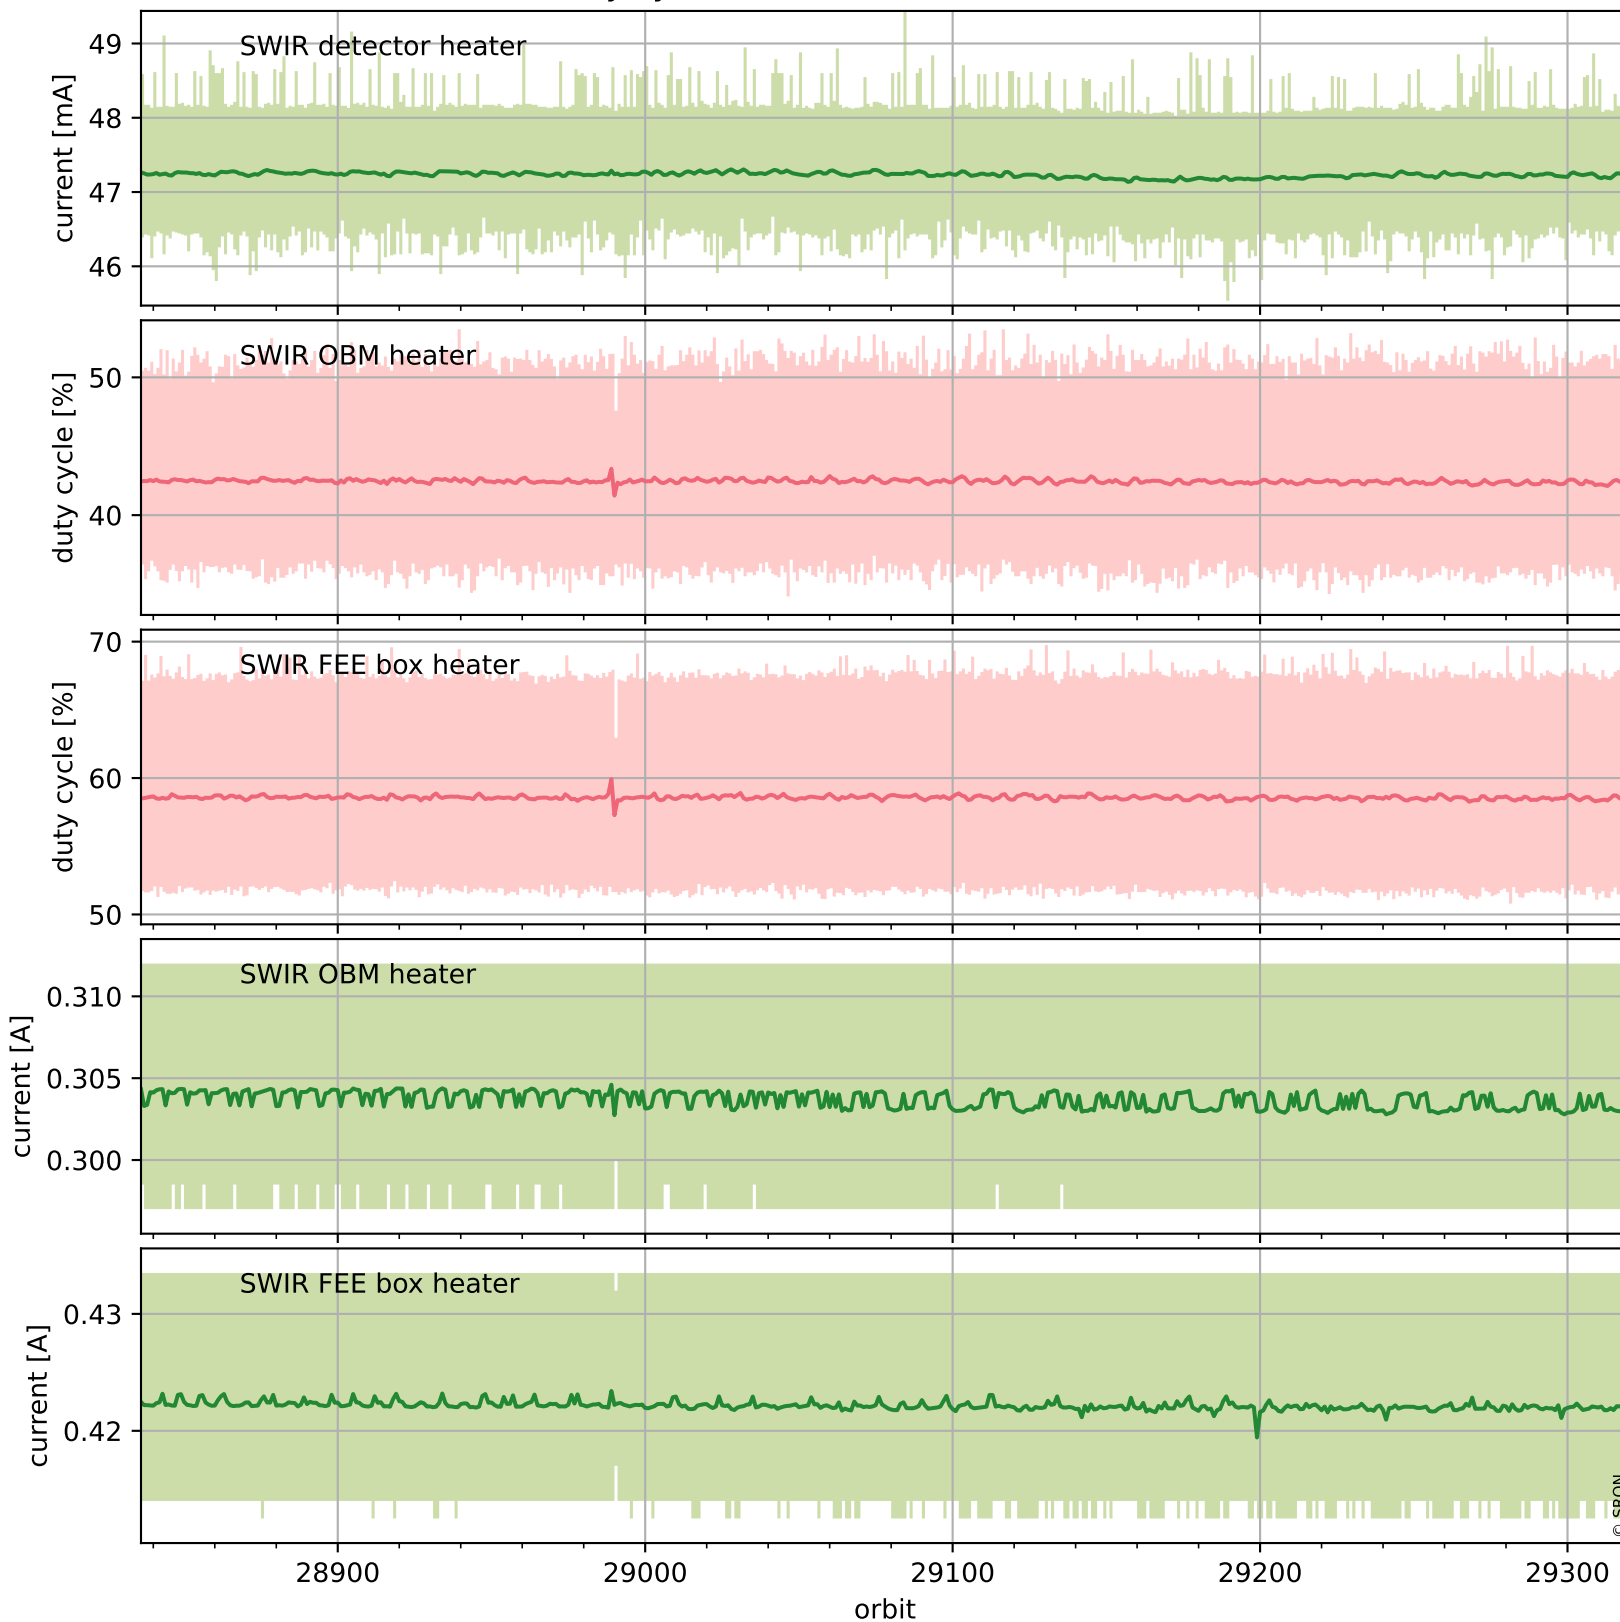

Tropomi SWIR housekeeping data

orbits : [28836, 29320]
coverage : 2023-05-07 / 2023-06-11
created : 2023-08-21T09:42:07

Current and duty cycle of 3 heaters relevant for SWIR (last month)