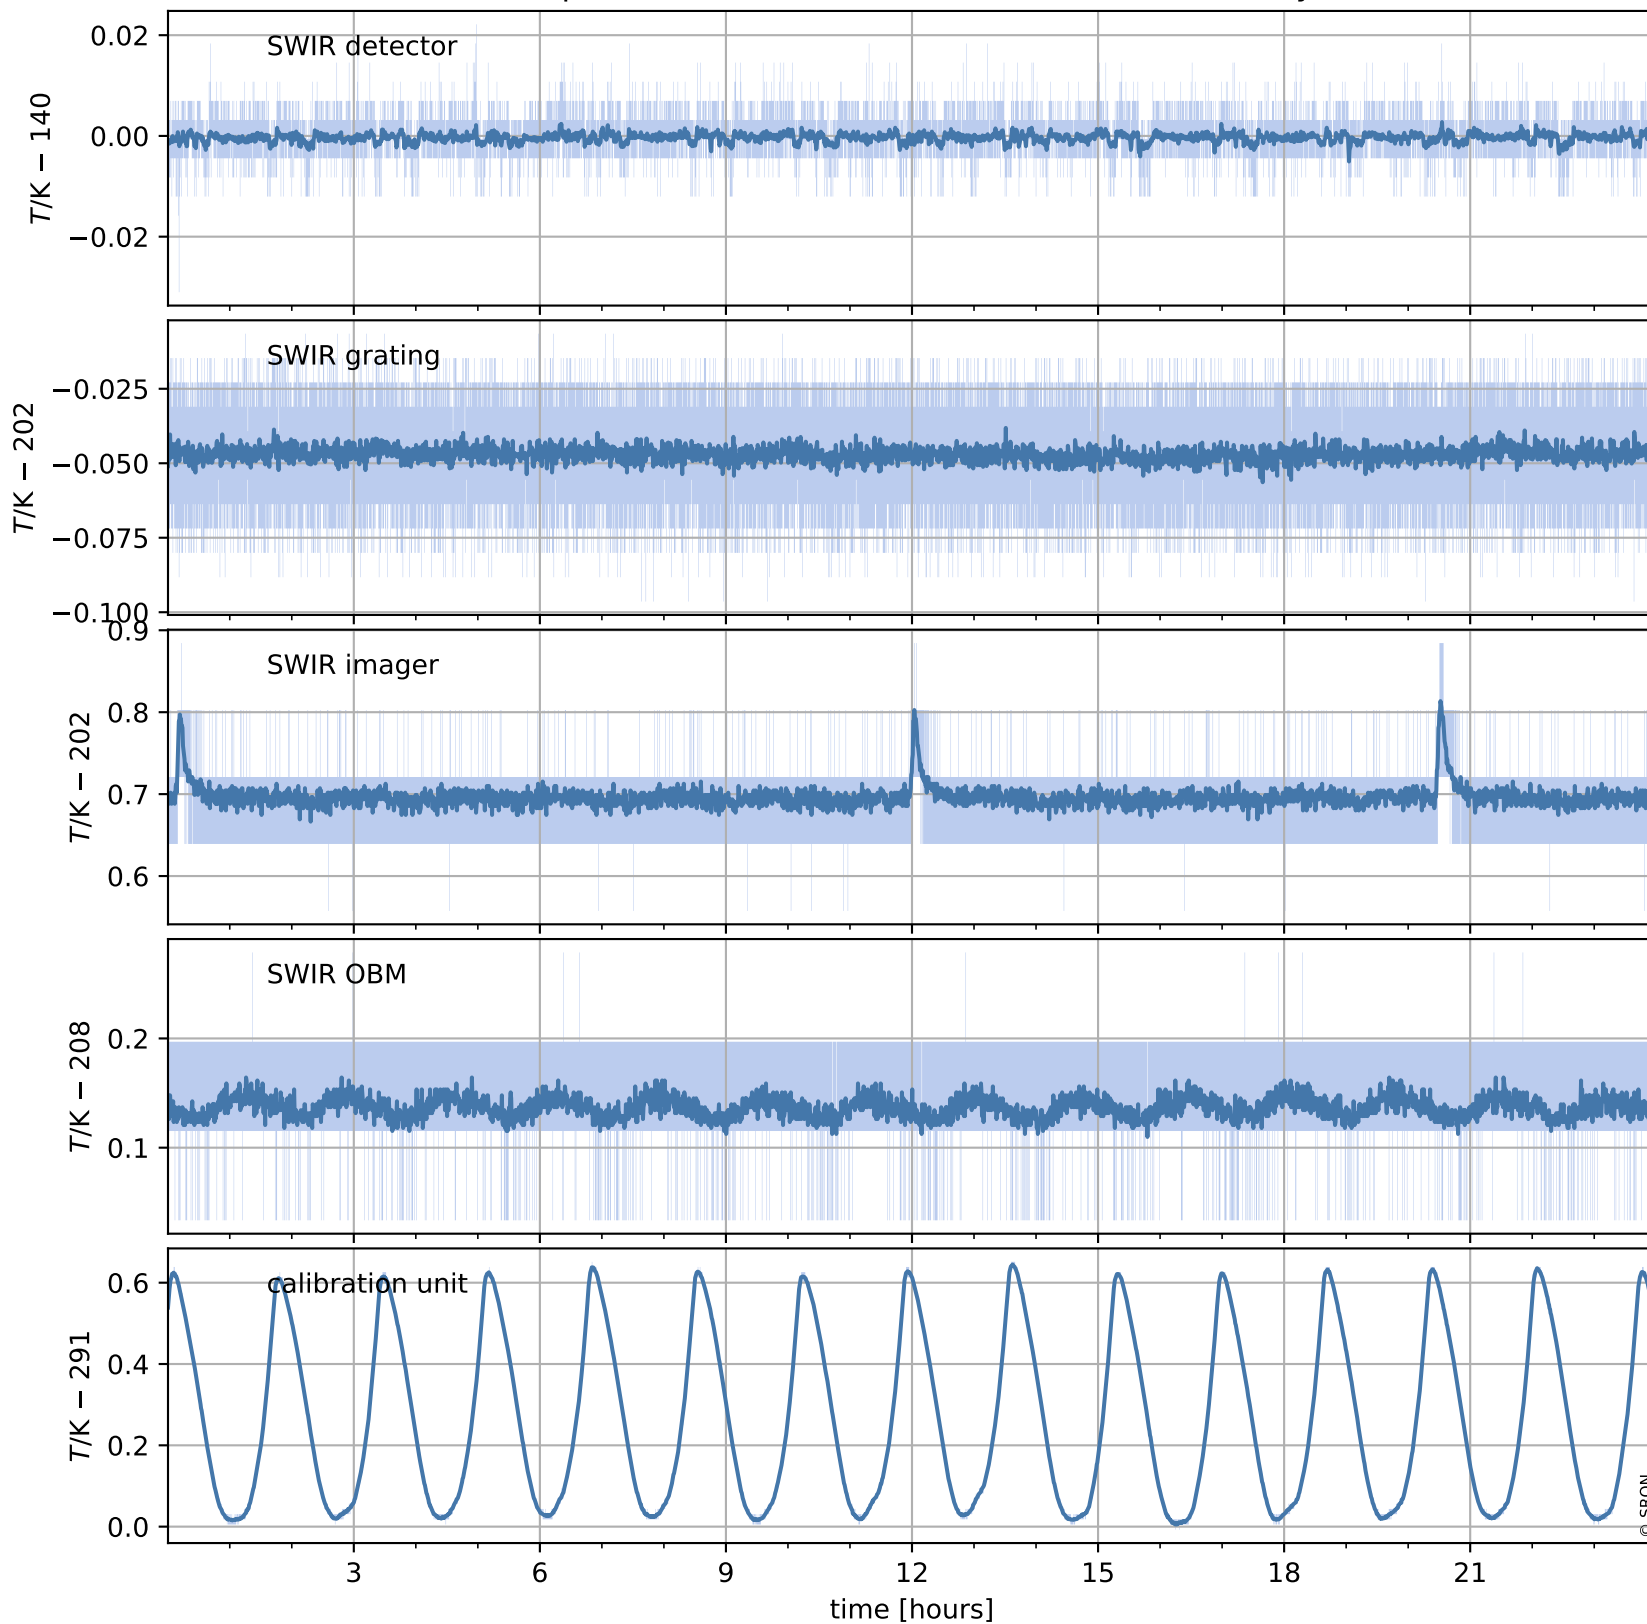

# Tropomi SWIR housekeeping data

orbits : [29306, 29320]  
coverage : 2023-06-10 / 2023-06-11  
created : 2023-08-21T09:42:06

## Temperature of sensors relevant for SWIR (one day)

## Temperature of sensors relevant for SWIR (last month)