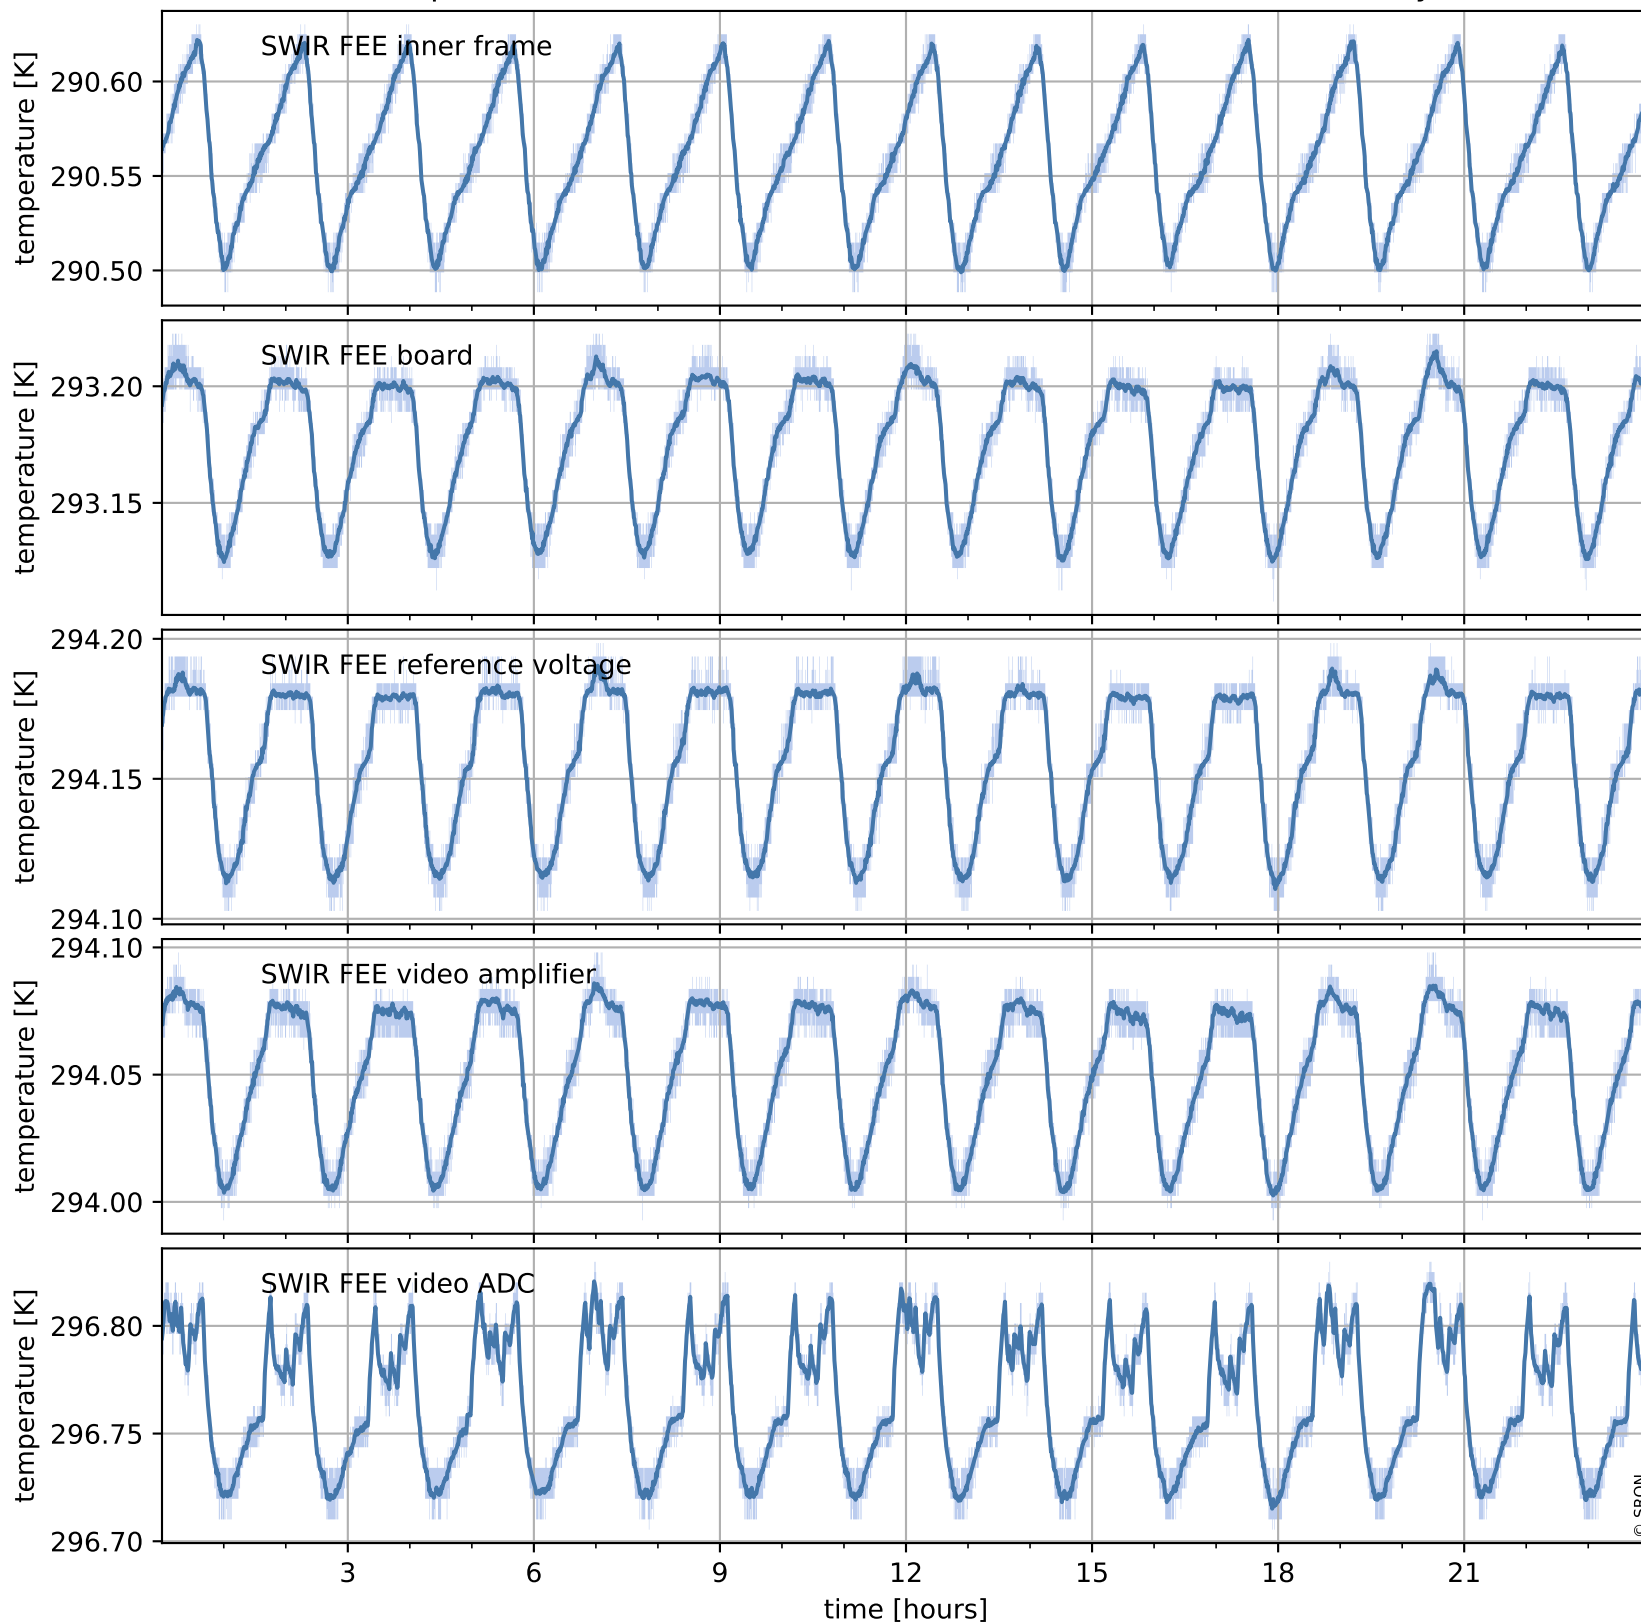

Tropomi SWIR housekeeping data

orbits : [29306, 29320]
coverage : 2023-06-10 / 2023-06-11
created : 2023-08-21T09:42:07

Temperature of sensors at the SWIR front-end electronics (one day)