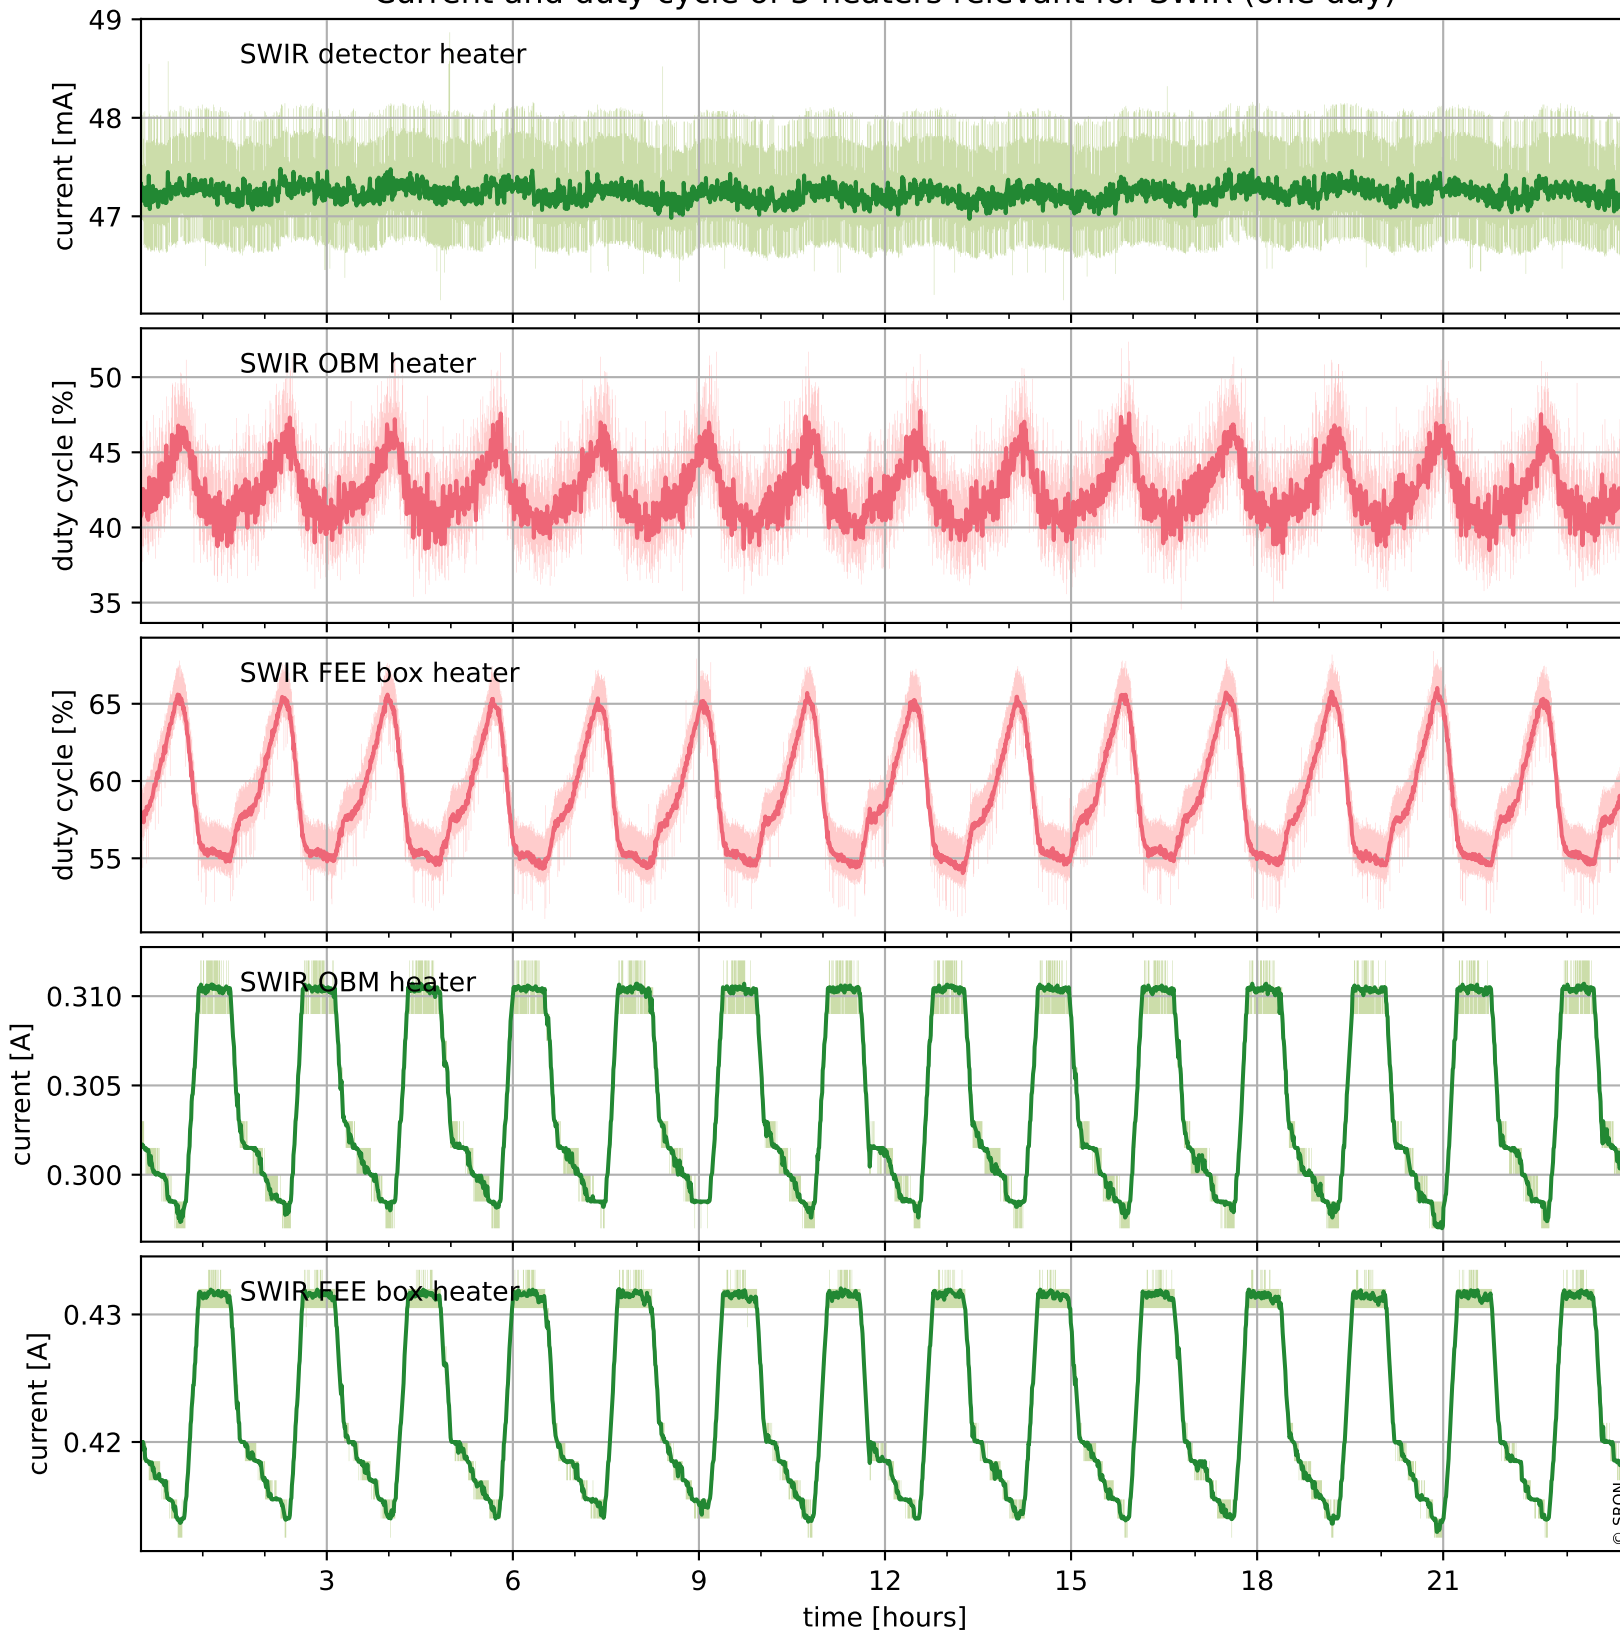

Tropomi SWIR housekeeping data

orbits : [29306, 29320]
coverage : 2023-06-10 / 2023-06-11
created : 2023-08-21T09:42:06

Current and duty cycle of 3 heaters relevant for SWIR (one day)