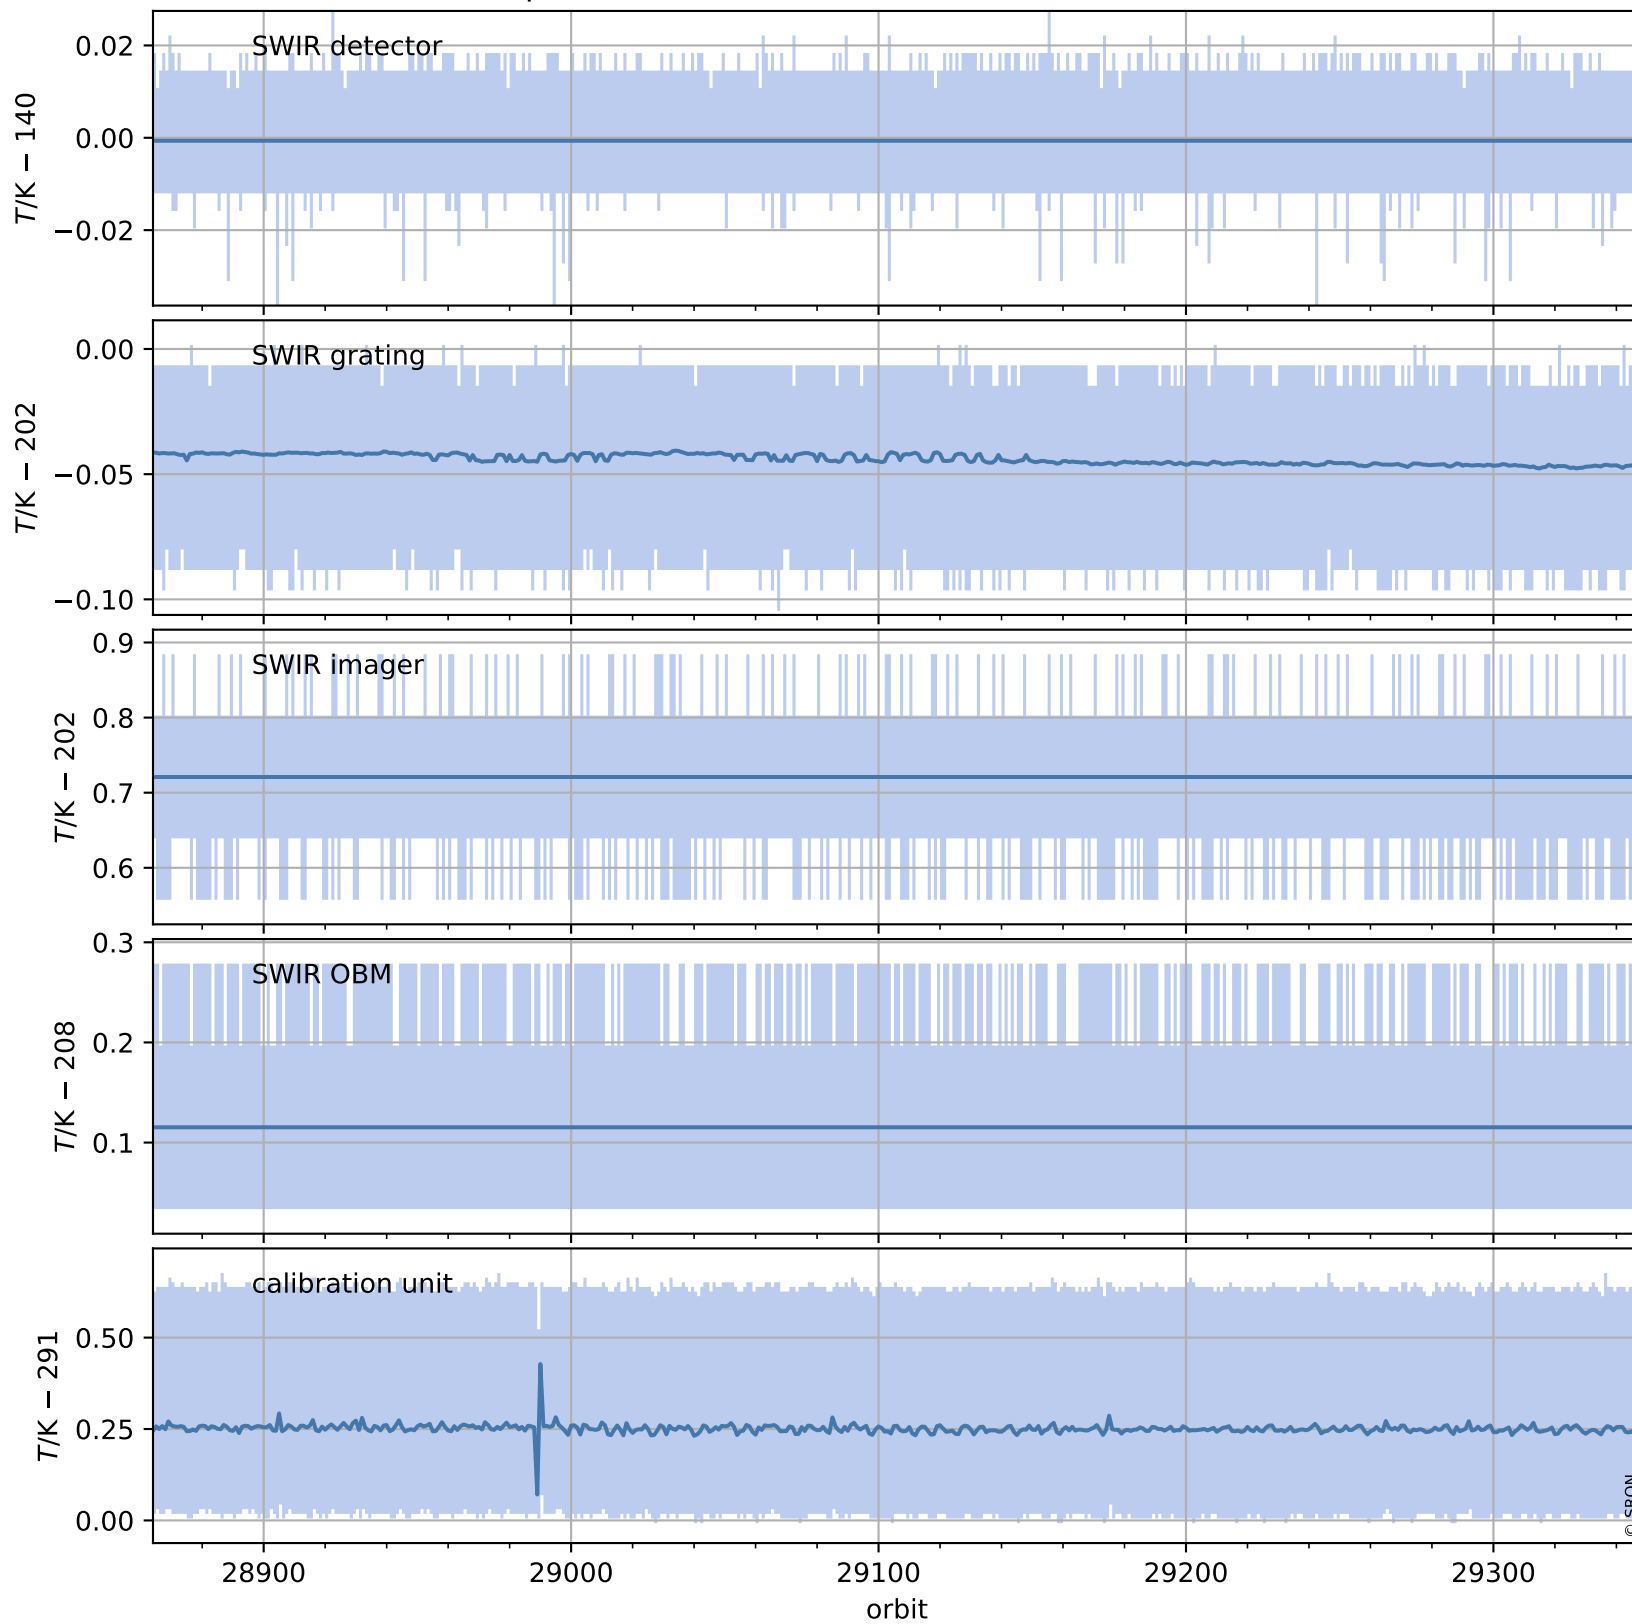

Tropomi SWIR housekeeping data

orbits : [29335, 29348]
coverage : 2023-06-12 / 2023-06-13
created : 2023-08-21T09:42:10

Temperature of sensors relevant for SWIR (one day)

Tropomi SWIR housekeeping data

orbits : [28864, 29348]
coverage : 2023-05-09 / 2023-06-13
created : 2023-08-21T09:42:11

Temperature of sensors relevant for SWIR (last month)

Tropomi SWIR housekeeping data

orbits : [29335, 29348]
coverage : 2023-06-12 / 2023-06-13
created : 2023-08-21T09:42:11

Current and duty cycle of 3 heaters relevant for SWIR (one day)

Tropomi SWIR housekeeping data

orbits : [28864, 29348]
coverage : 2023-05-09 / 2023-06-13
created : 2023-08-21T09:42:11

Current and duty cycle of 3 heaters relevant for SWIR (last month)

Tropomi SWIR housekeeping data

orbits : [29335, 29348]
coverage : 2023-06-12 / 2023-06-13
created : 2023-08-21T09:42:12

Temperature of sensors at the SWIR front-end electronics (one day)

Tropomi SWIR housekeeping data

orbits : [28864, 29348]
coverage : 2023-05-09 / 2023-06-13
created : 2023-08-21T09:42:12