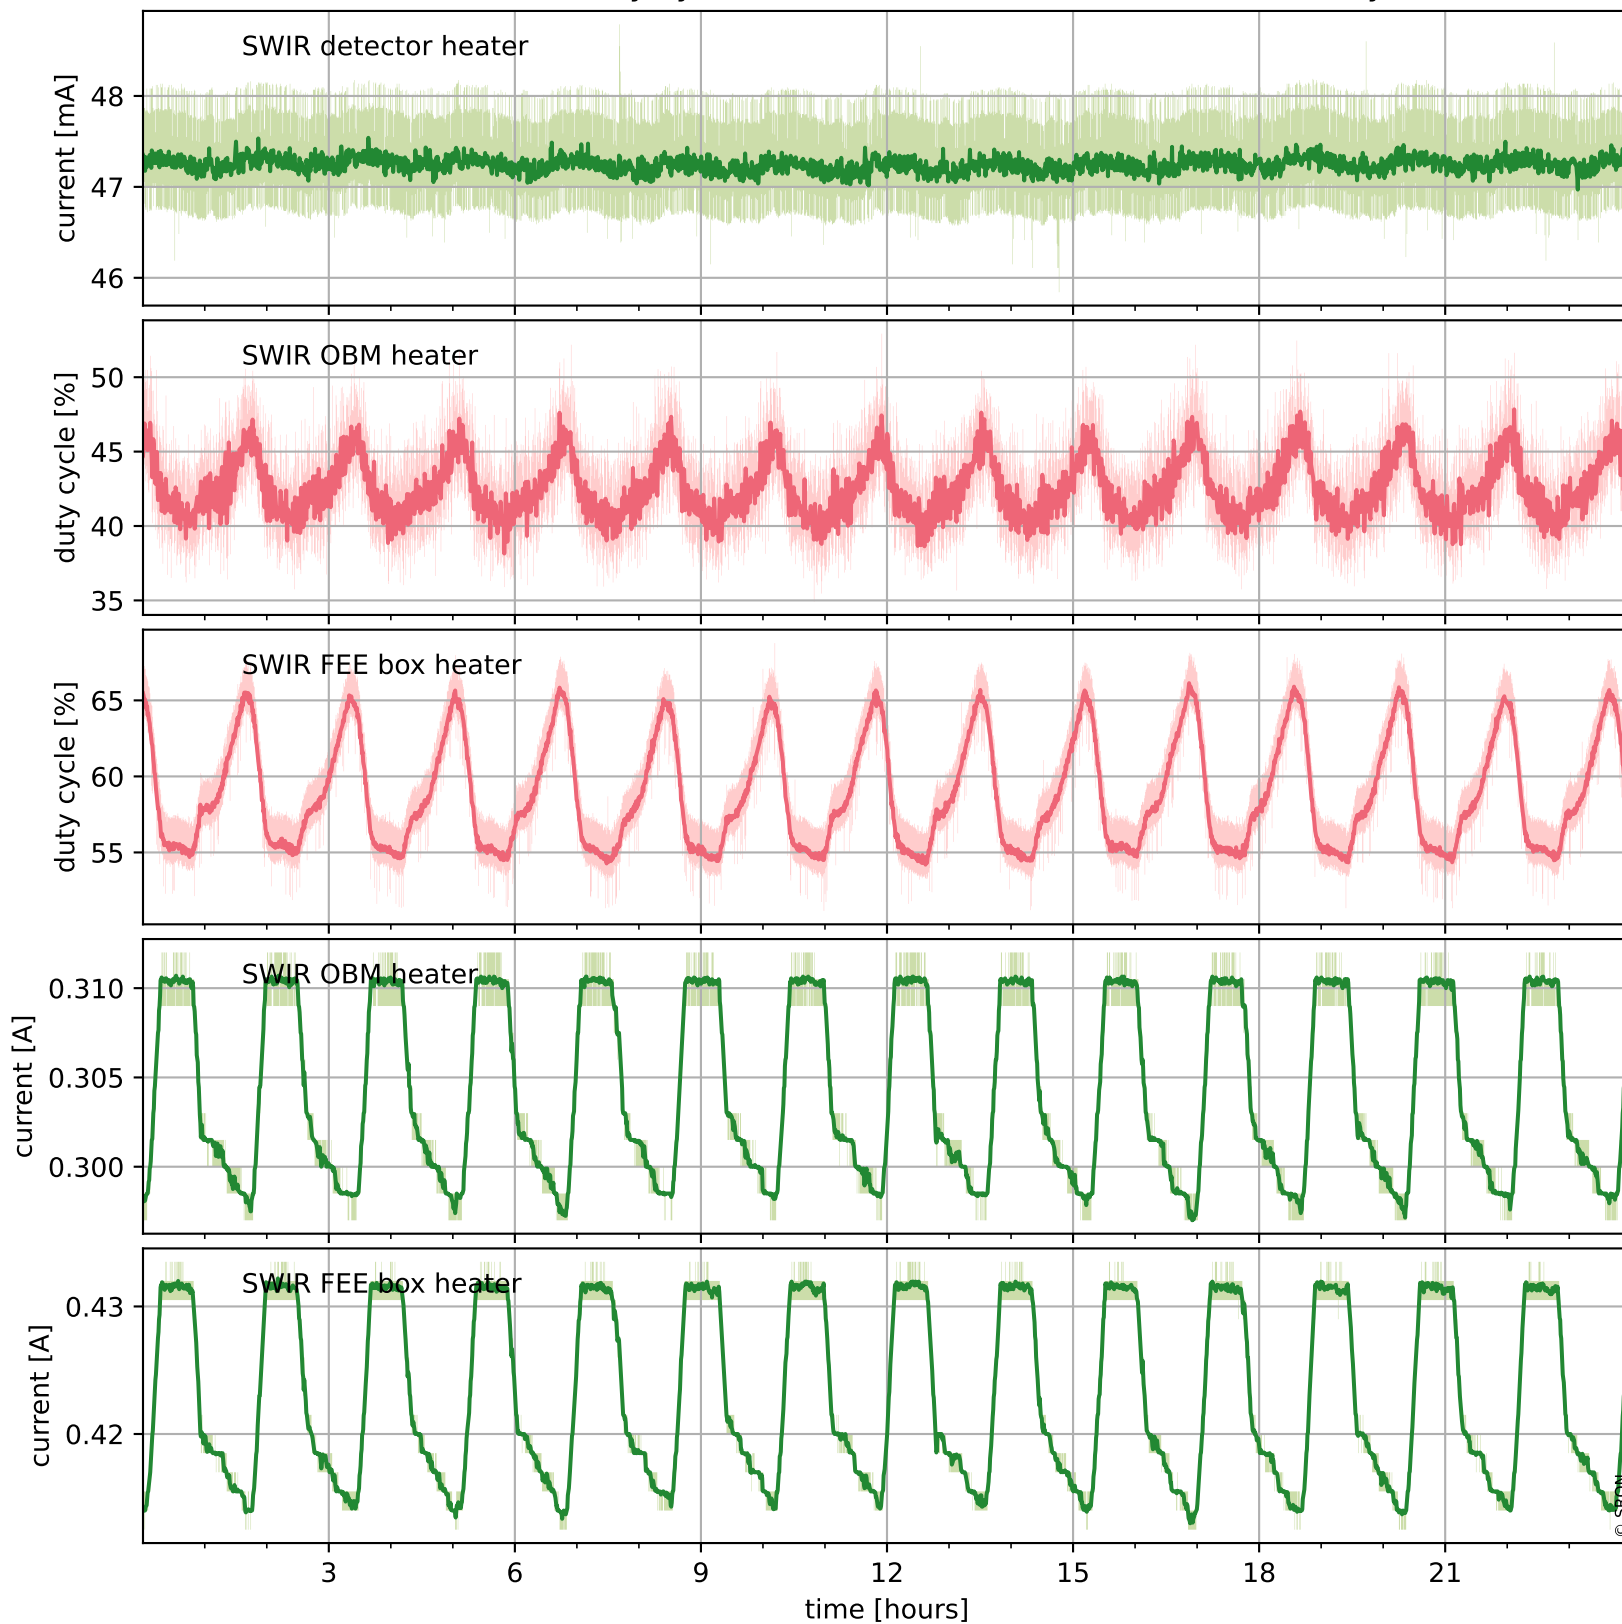

Tropomi SWIR housekeeping data

orbits : [29335, 29348]
coverage : 2023-06-12 / 2023-06-13
created : 2023-08-21T09:42:10

Temperature of sensors relevant for SWIR (one day)

Tropomi SWIR housekeeping data

orbits : [28864, 29348]
coverage : 2023-05-09 / 2023-06-13
created : 2023-08-21T09:42:11

Temperature of sensors relevant for SWIR (last month)

Tropomi SWIR housekeeping data

orbits : [29335, 29348]
coverage : 2023-06-12 / 2023-06-13
created : 2023-08-21T09:42:11

Current and duty cycle of 3 heaters relevant for SWIR (one day)

Tropomi SWIR housekeeping data

orbits : [28864, 29348]
coverage : 2023-05-09 / 2023-06-13
created : 2023-08-21T09:42:11

Current and duty cycle of 3 heaters relevant for SWIR (last month)

Tropomi SWIR housekeeping data