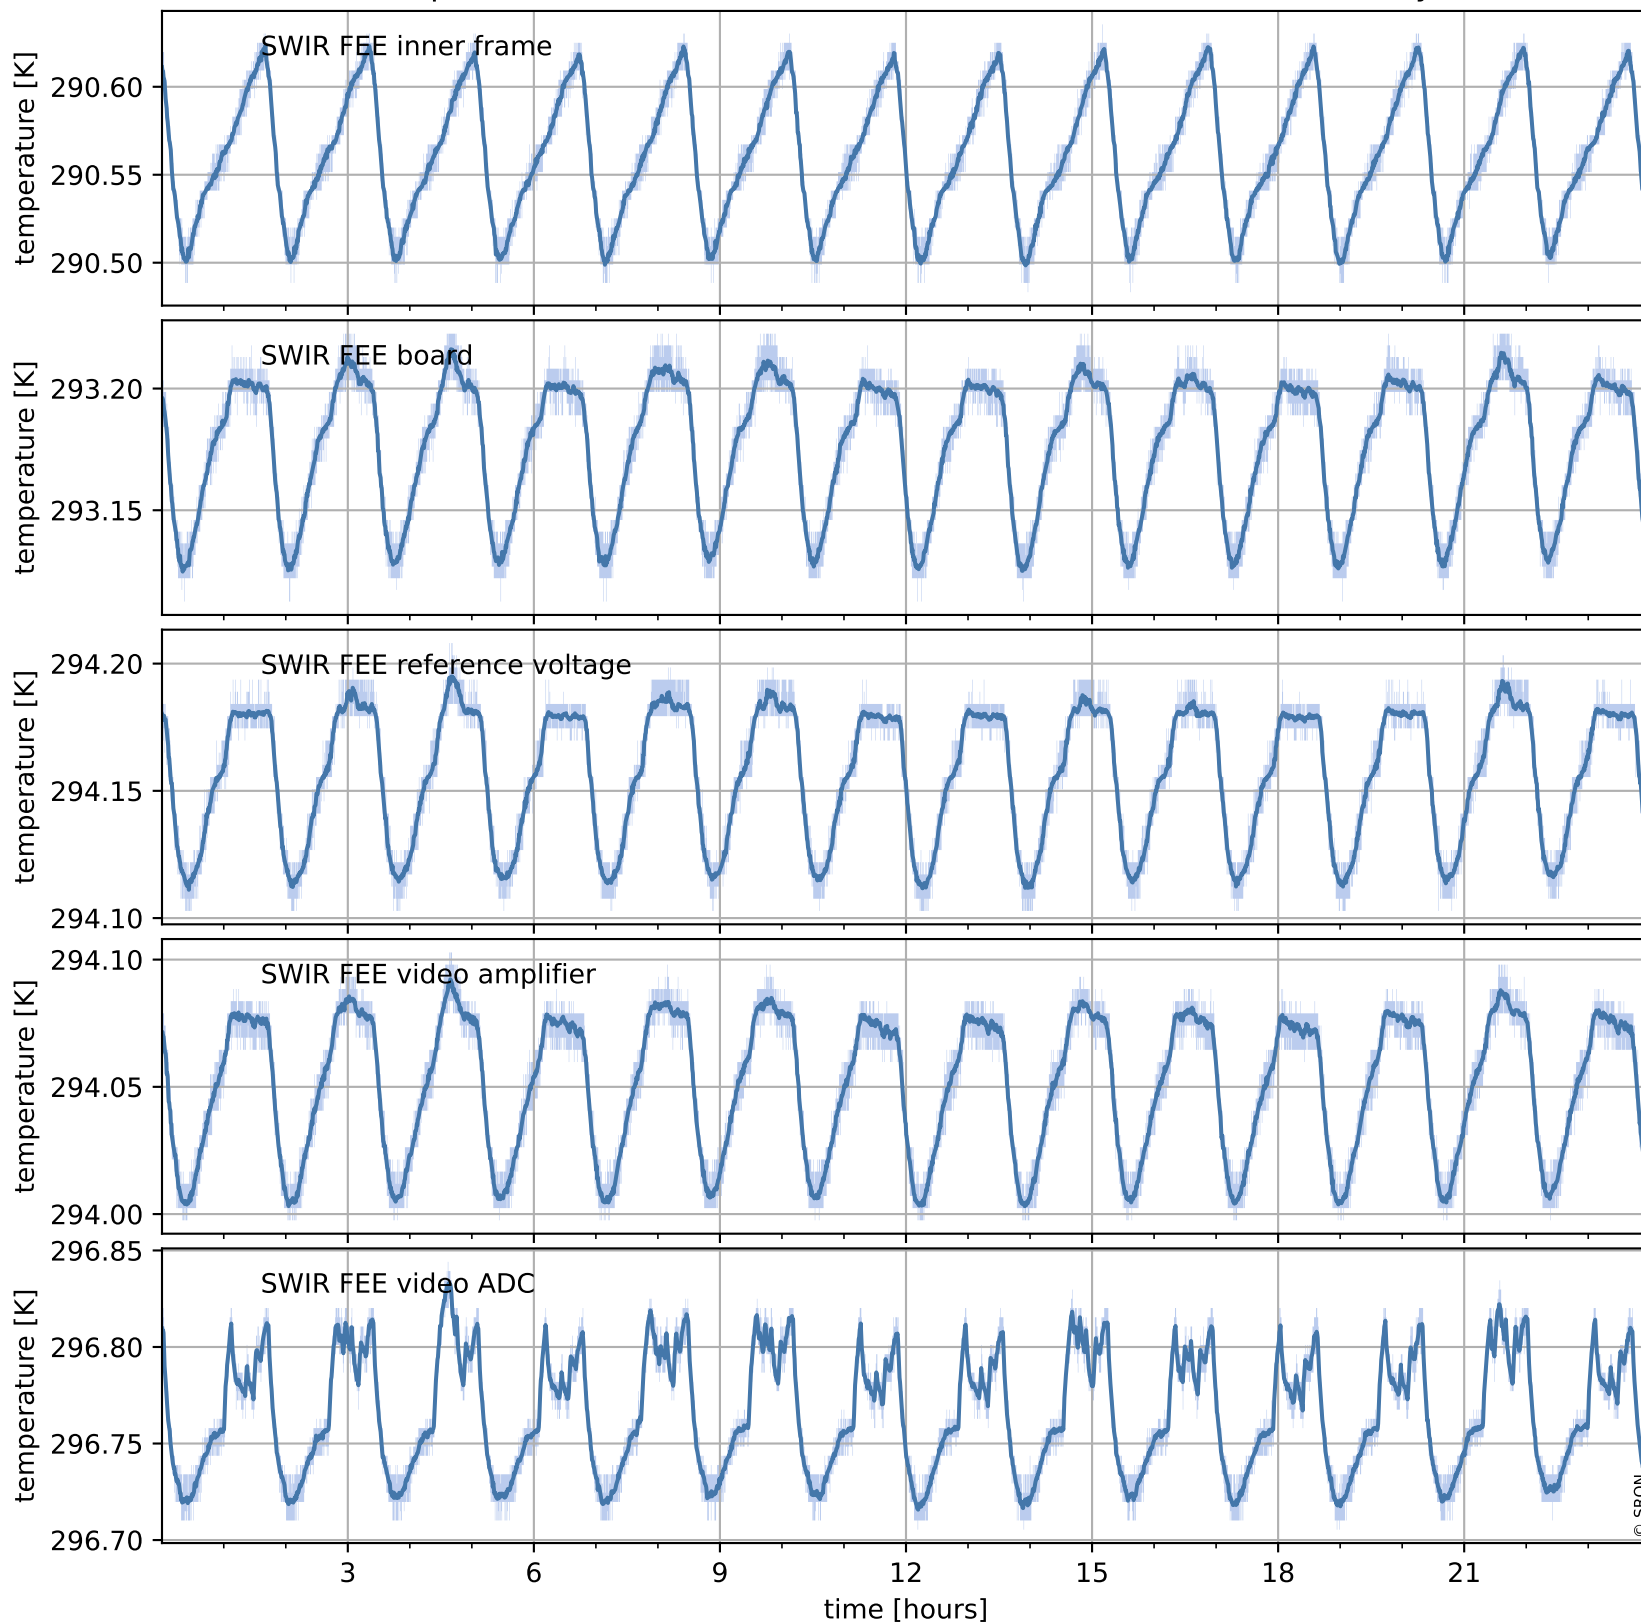

Tropomi SWIR housekeeping data

orbits : [29335, 29348]
coverage : 2023-06-12 / 2023-06-13
created : 2023-08-21T09:42:12

Temperature of sensors at the SWIR front-end electronics (one day)