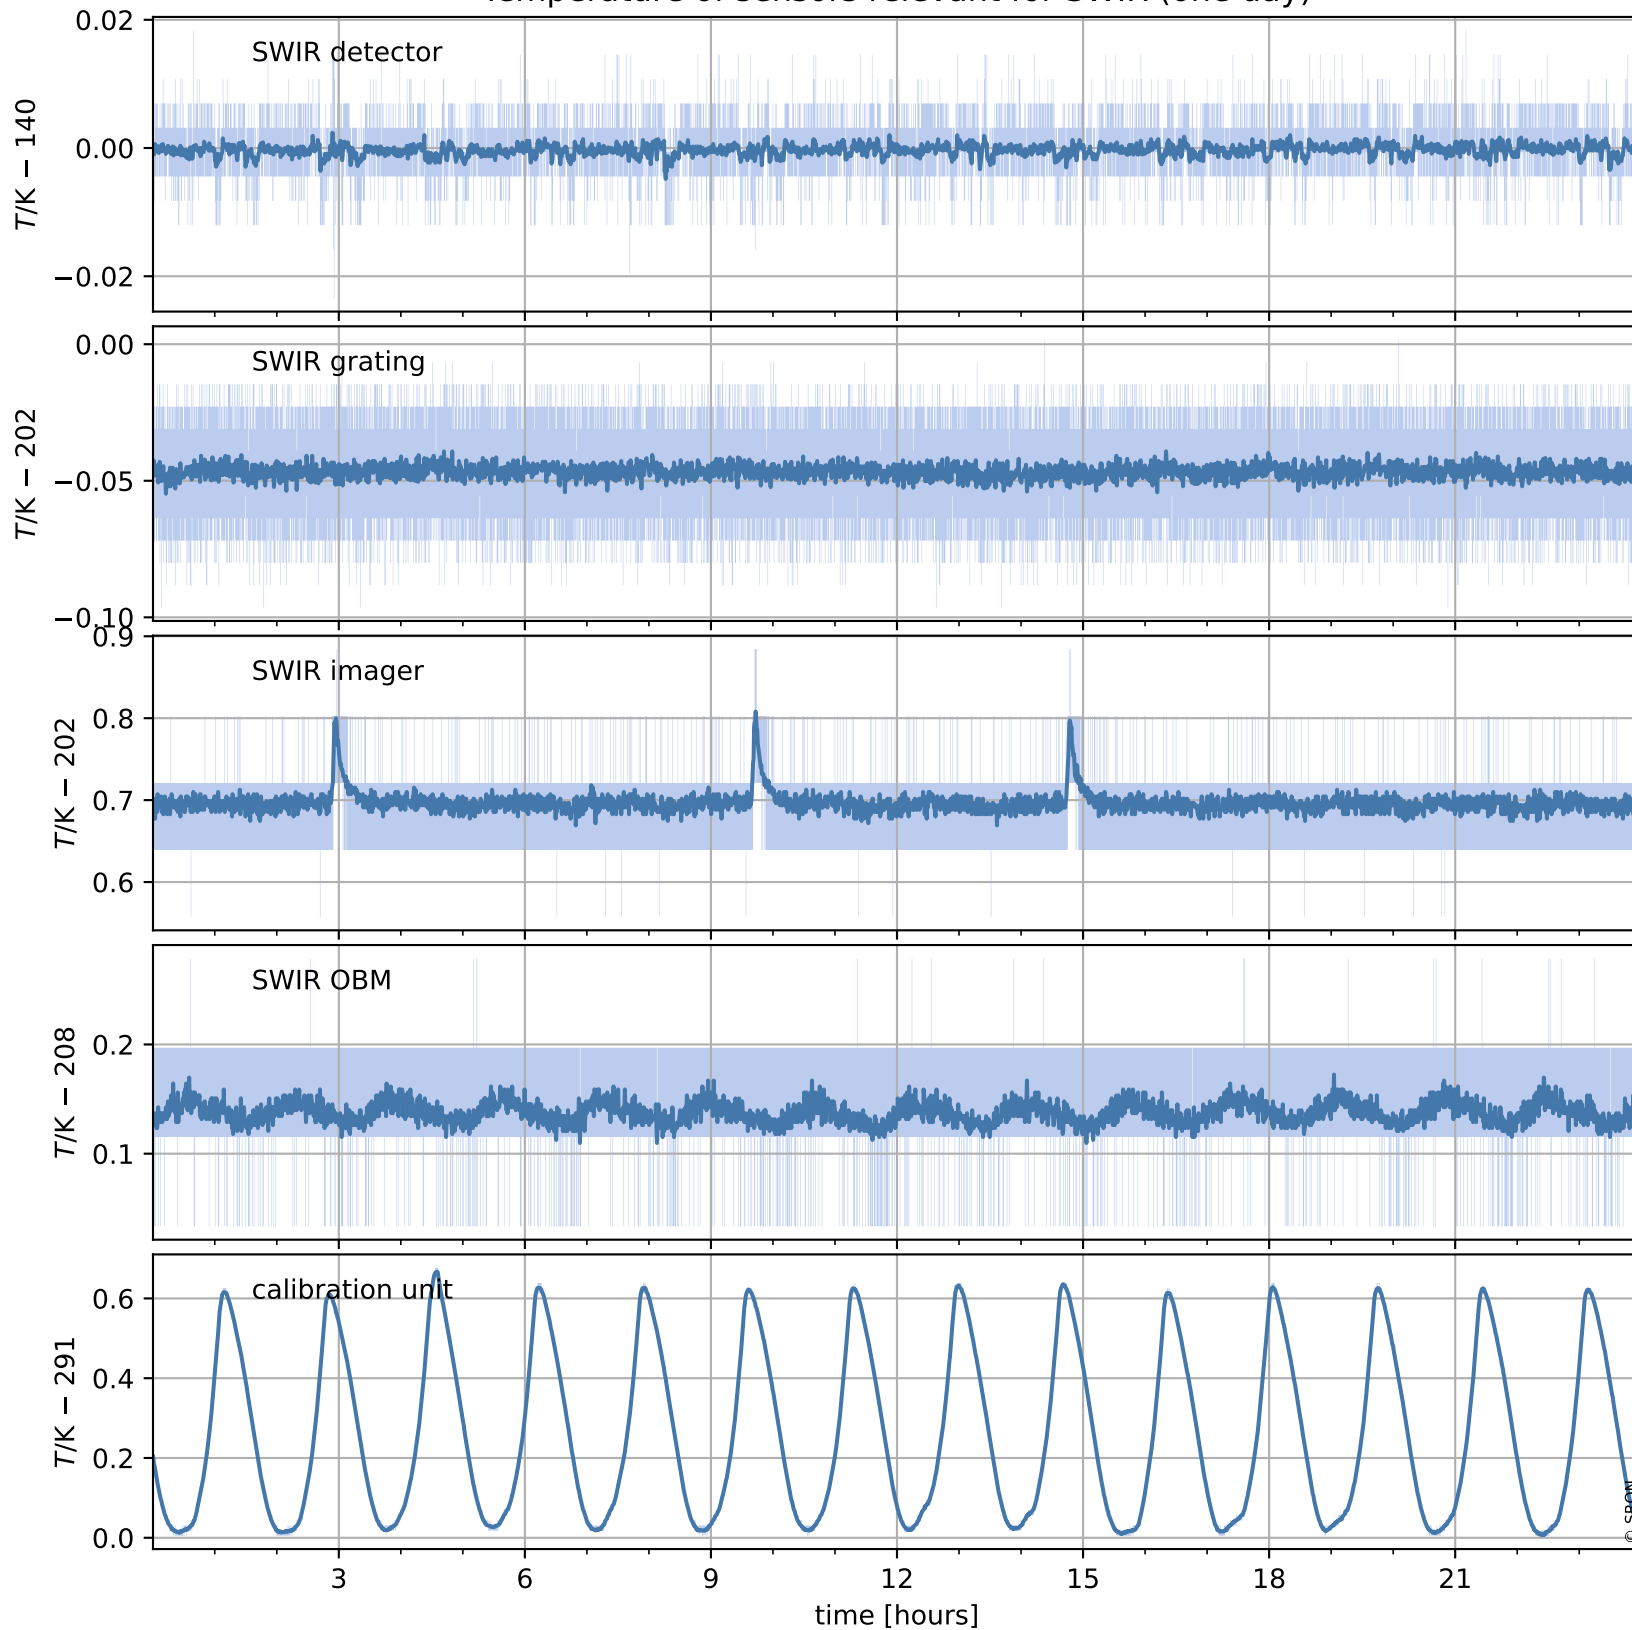

Tropomi SWIR housekeeping data

orbits : [29335, 29348]
coverage : 2023-06-12 / 2023-06-13
created : 2023-08-21T09:42:10

Temperature of sensors relevant for SWIR (one day)

Tropomi SWIR housekeeping data

orbits : [28864, 29348]
coverage : 2023-05-09 / 2023-06-13
created : 2023-08-21T09:42:11

Temperature of sensors relevant for SWIR (last month)

Tropomi SWIR housekeeping data

orbits : [29335, 29348]
coverage : 2023-06-12 / 2023-06-13
created : 2023-08-21T09:42:11

Current and duty cycle of 3 heaters relevant for SWIR (one day)