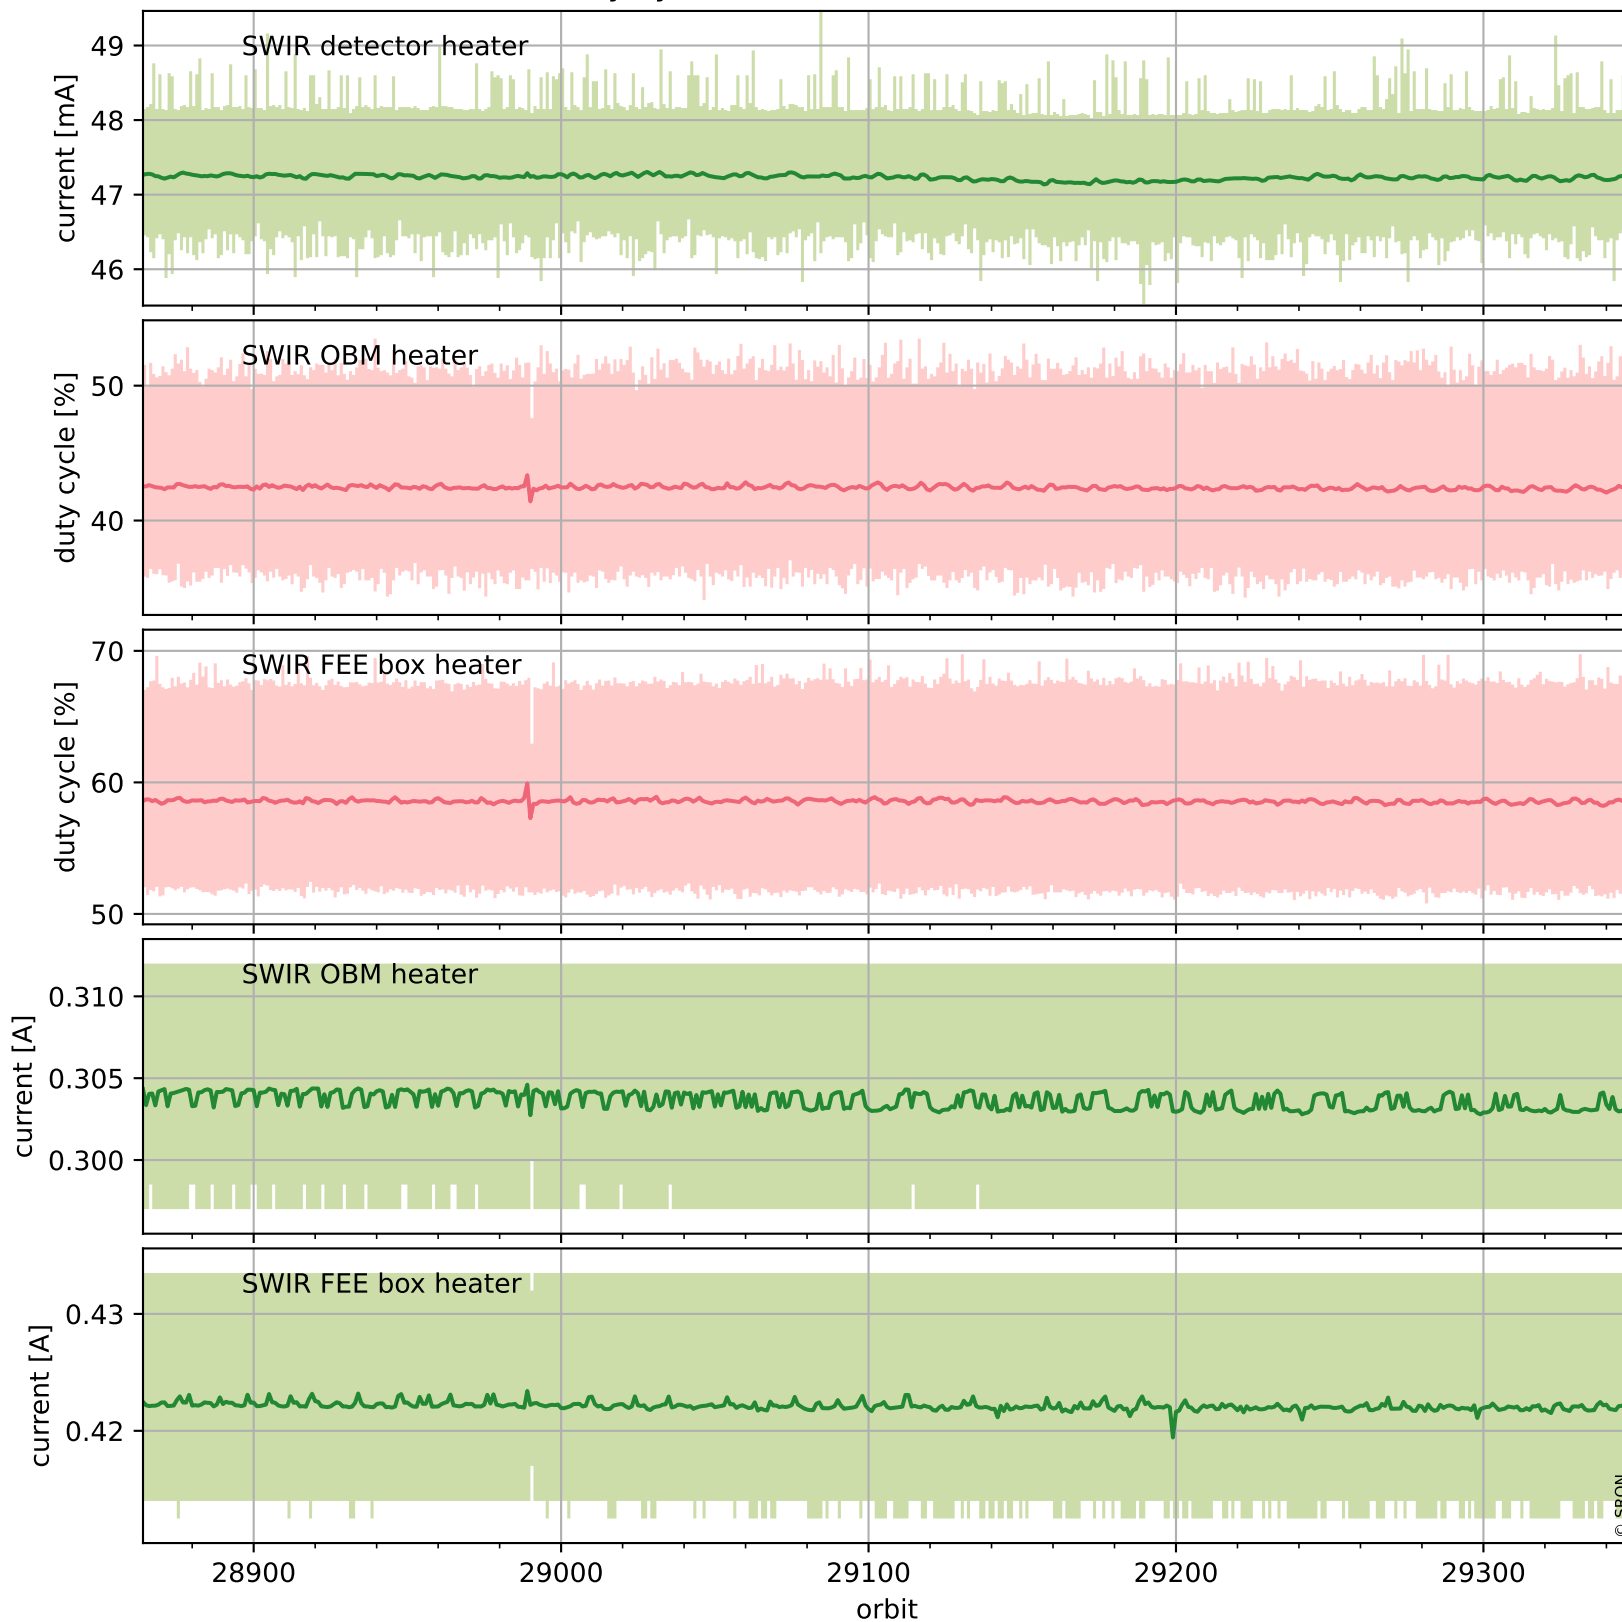

Tropomi SWIR housekeeping data

orbits : [29335, 29348]
coverage : 2023-06-12 / 2023-06-13
created : 2023-08-21T09:42:10

Temperature of sensors relevant for SWIR (one day)

Tropomi SWIR housekeeping data

orbits : [28864, 29348]
coverage : 2023-05-09 / 2023-06-13
created : 2023-08-21T09:42:11

Temperature of sensors relevant for SWIR (last month)

Tropomi SWIR housekeeping data

orbits : [29335, 29348]
coverage : 2023-06-12 / 2023-06-13
created : 2023-08-21T09:42:11

Current and duty cycle of 3 heaters relevant for SWIR (one day)

Tropomi SWIR housekeeping data

orbits : [28864, 29348]
coverage : 2023-05-09 / 2023-06-13
created : 2023-08-21T09:42:11

Current and duty cycle of 3 heaters relevant for SWIR (last month)

Tropomi SWIR housekeeping data

orbits : [29335, 29348]
coverage : 2023-06-12 / 2023-06-13
created : 2023-08-21T09:42:12

Temperature of sensors at the SWIR front-end electronics (one day)

Tropomi SWIR housekeeping data

orbits : [28864, 29348]
coverage : 2023-05-09 / 2023-06-13
created : 2023-08-21T09:42:12