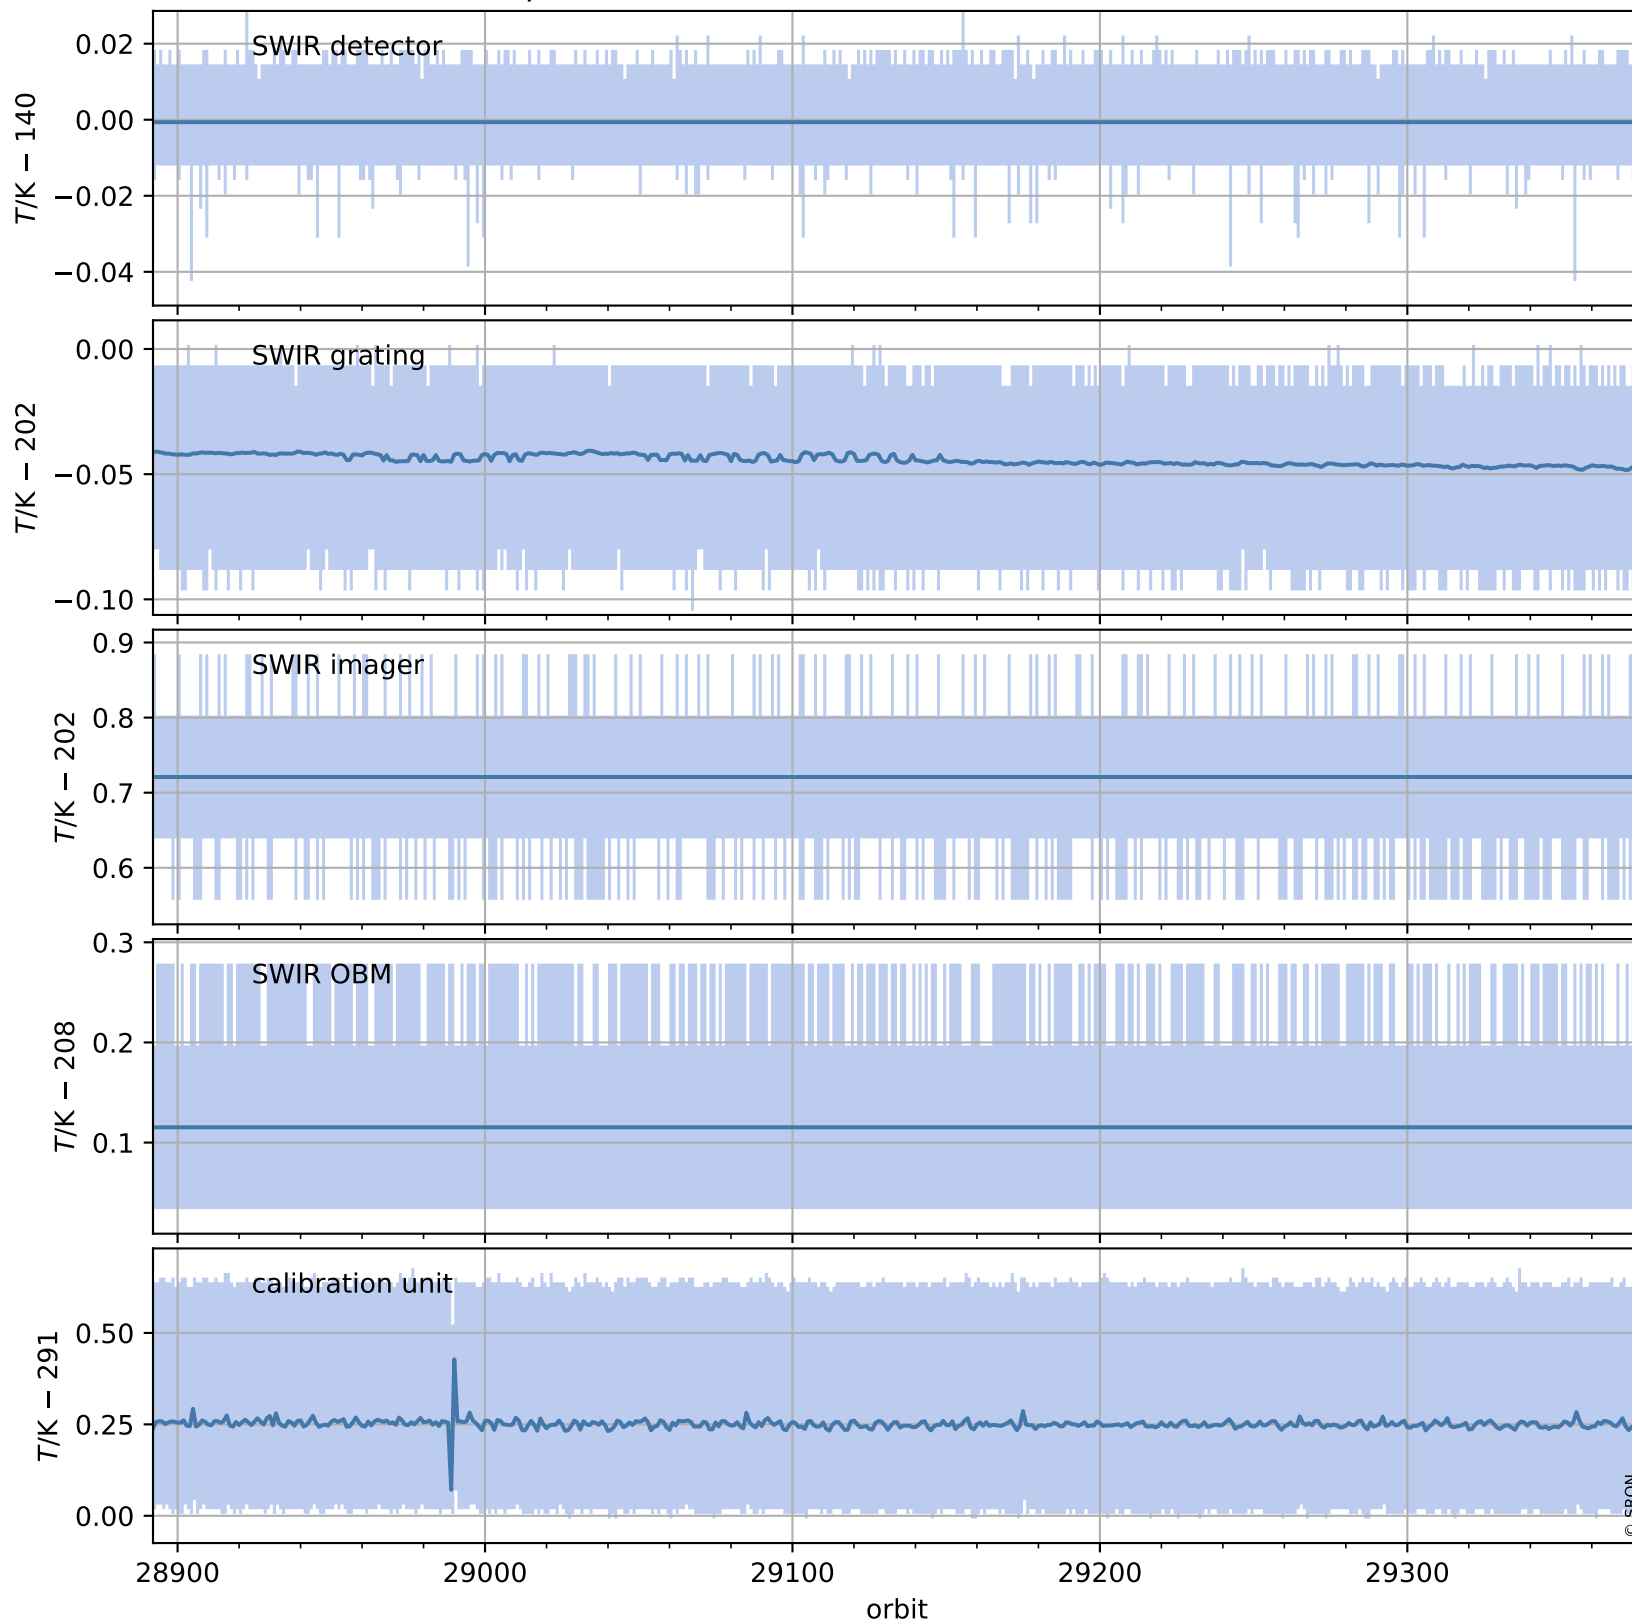

Tropomi SWIR housekeeping data

orbits : [29363, 29376]
coverage : 2023-06-14 / 2023-06-15
created : 2023-08-21T09:42:15

Temperature of sensors relevant for SWIR (one day)

Tropomi SWIR housekeeping data

orbits : [28892, 29376]
coverage : 2023-05-11 / 2023-06-15
created : 2023-08-21T09:42:15

Temperature of sensors relevant for SWIR (last month)

Tropomi SWIR housekeeping data

orbits : [29363, 29376]
coverage : 2023-06-14 / 2023-06-15
created : 2023-08-21T09:42:16

Current and duty cycle of 3 heaters relevant for SWIR (one day)

Tropomi SWIR housekeeping data

orbits : [28892, 29376]
coverage : 2023-05-11 / 2023-06-15
created : 2023-08-21T09:42:16

Current and duty cycle of 3 heaters relevant for SWIR (last month)

Tropomi SWIR housekeeping data

orbits : [29363, 29376]
coverage : 2023-06-14 / 2023-06-15
created : 2023-08-21T09:42:16

Temperature of sensors at the SWIR front-end electronics (one day)

Tropomi SWIR housekeeping data

orbits : [28892, 29376]
coverage : 2023-05-11 / 2023-06-15
created : 2023-08-21T09:42:17