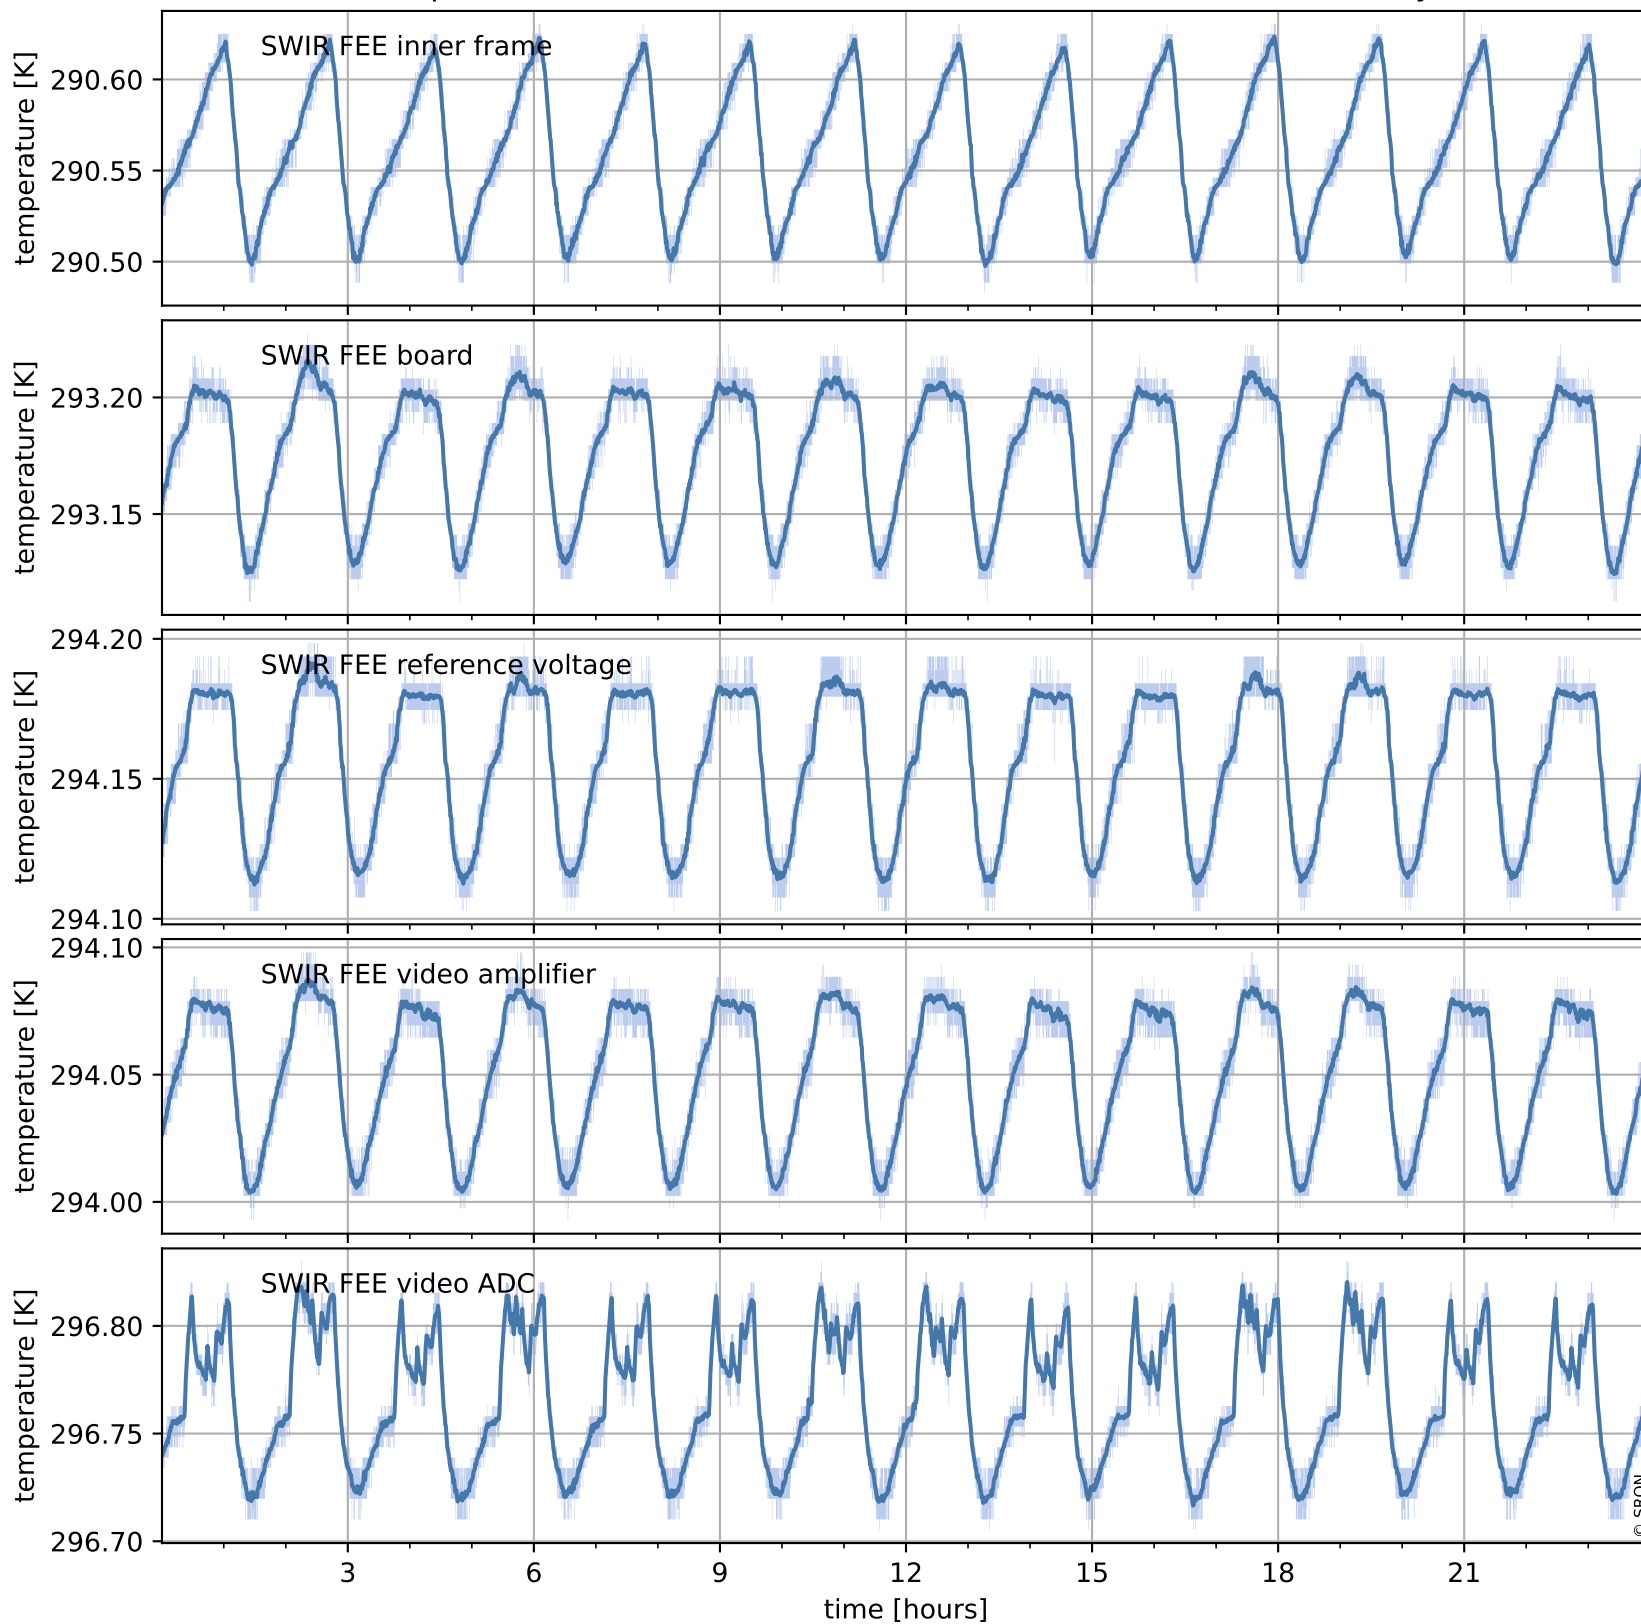

Tropomi SWIR housekeeping data

orbits : [29363, 29376]
coverage : 2023-06-14 / 2023-06-15
created : 2023-08-21T09:42:15

Temperature of sensors relevant for SWIR (one day)

Tropomi SWIR housekeeping data

orbits : [28892, 29376]
coverage : 2023-05-11 / 2023-06-15
created : 2023-08-21T09:42:15

Temperature of sensors relevant for SWIR (last month)

Tropomi SWIR housekeeping data

orbits : [29363, 29376]
coverage : 2023-06-14 / 2023-06-15
created : 2023-08-21T09:42:16

Current and duty cycle of 3 heaters relevant for SWIR (one day)

Tropomi SWIR housekeeping data

orbits : [28892, 29376]
coverage : 2023-05-11 / 2023-06-15
created : 2023-08-21T09:42:16

Current and duty cycle of 3 heaters relevant for SWIR (last month)

Tropomi SWIR housekeeping data

orbits : [29363, 29376]
coverage : 2023-06-14 / 2023-06-15
created : 2023-08-21T09:42:16

Temperature of sensors at the SWIR front-end electronics (one day)

Tropomi SWIR housekeeping data

orbits : [28892, 29376]
coverage : 2023-05-11 / 2023-06-15
created : 2023-08-21T09:42:17