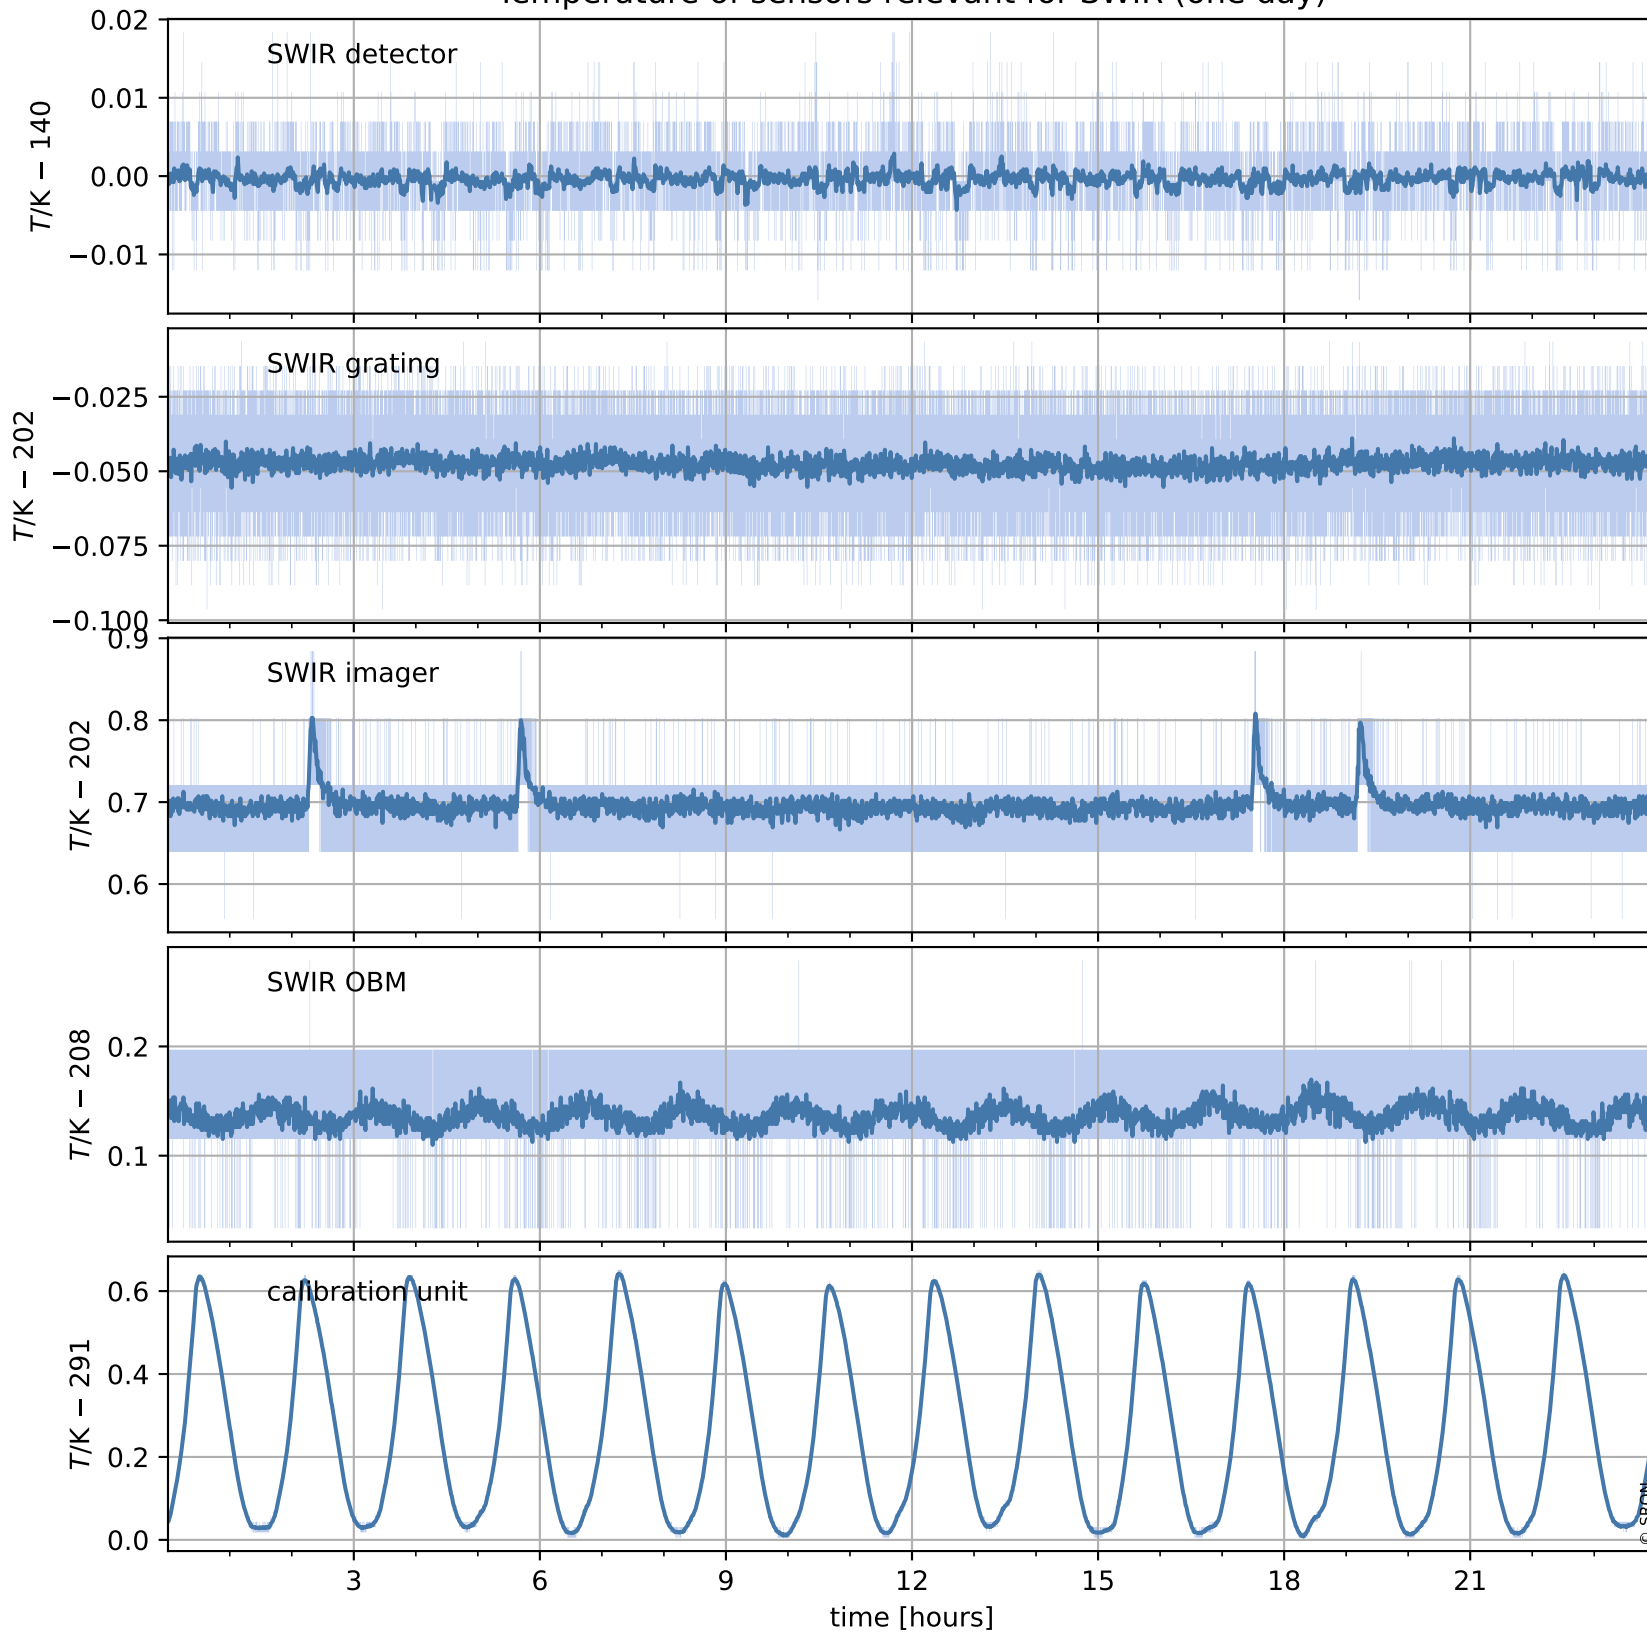

Tropomi SWIR housekeeping data

orbits : [29363, 29376]
coverage : 2023-06-14 / 2023-06-15
created : 2023-08-21T09:42:15

Temperature of sensors relevant for SWIR (one day)

Tropomi SWIR housekeeping data

orbits : [28892, 29376]
coverage : 2023-05-11 / 2023-06-15
created : 2023-08-21T09:42:15

Temperature of sensors relevant for SWIR (last month)

Tropomi SWIR housekeeping data

orbits : [29363, 29376]
coverage : 2023-06-14 / 2023-06-15
created : 2023-08-21T09:42:16

Current and duty cycle of 3 heaters relevant for SWIR (one day)

Tropomi SWIR housekeeping data

orbits : [28892, 29376]
coverage : 2023-05-11 / 2023-06-15
created : 2023-08-21T09:42:16

Current and duty cycle of 3 heaters relevant for SWIR (last month)

Tropomi SWIR housekeeping data