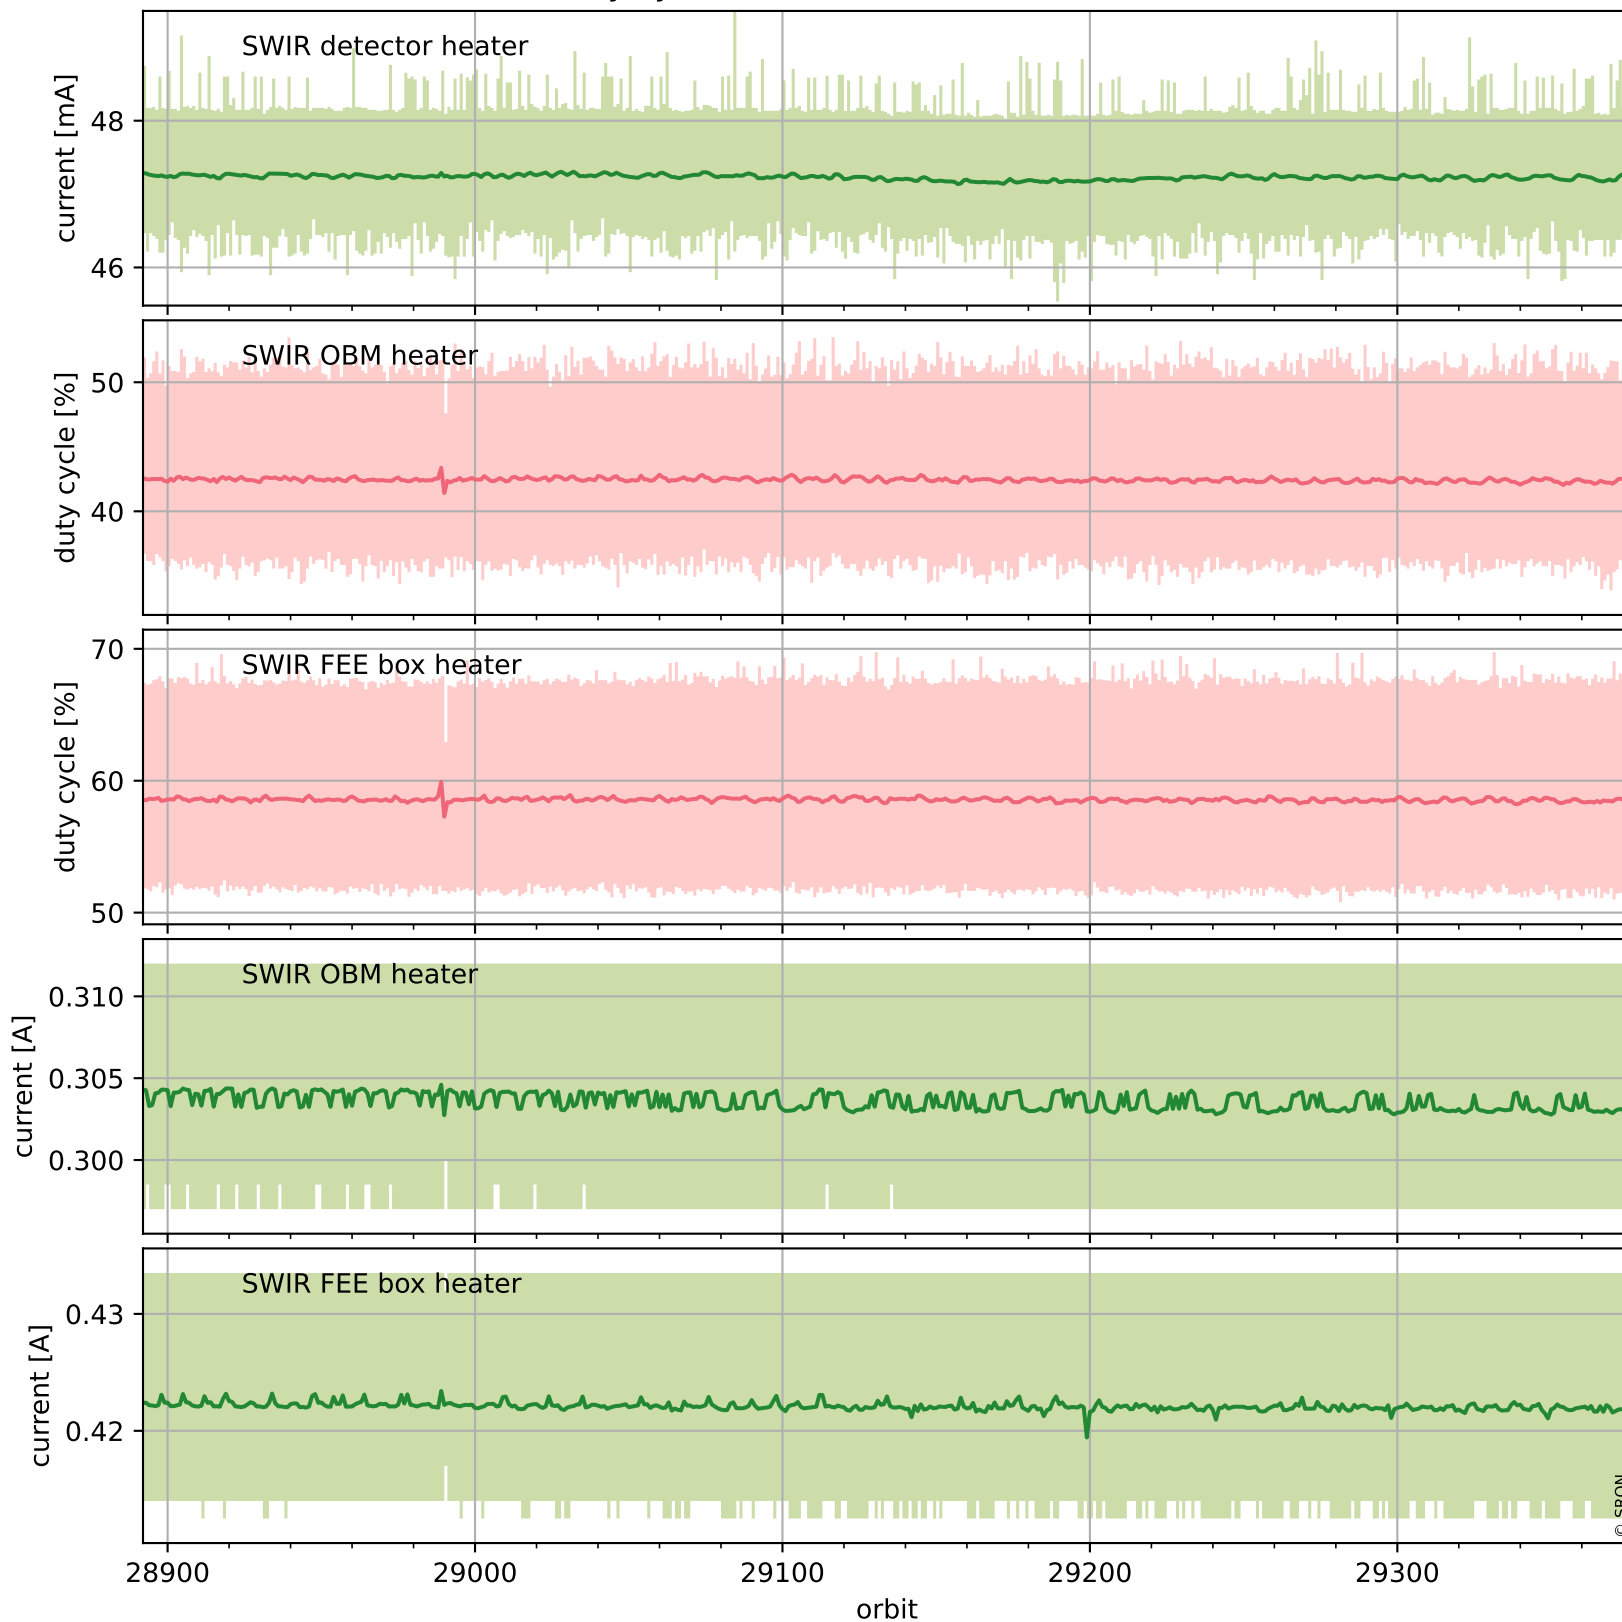

Tropomi SWIR housekeeping data

orbits : [29363, 29376]
coverage : 2023-06-14 / 2023-06-15
created : 2023-08-21T09:42:15

Temperature of sensors relevant for SWIR (one day)

Tropomi SWIR housekeeping data

orbits : [28892, 29376]
coverage : 2023-05-11 / 2023-06-15
created : 2023-08-21T09:42:15

Temperature of sensors relevant for SWIR (last month)

Tropomi SWIR housekeeping data

orbits : [29363, 29376]
coverage : 2023-06-14 / 2023-06-15
created : 2023-08-21T09:42:16

Current and duty cycle of 3 heaters relevant for SWIR (one day)

Tropomi SWIR housekeeping data

orbits : [28892, 29376]
coverage : 2023-05-11 / 2023-06-15
created : 2023-08-21T09:42:16

Current and duty cycle of 3 heaters relevant for SWIR (last month)

Tropomi SWIR housekeeping data

orbits : [29363, 29376]
coverage : 2023-06-14 / 2023-06-15
created : 2023-08-21T09:42:16

Temperature of sensors at the SWIR front-end electronics (one day)

Tropomi SWIR housekeeping data

orbits : [28892, 29376]
coverage : 2023-05-11 / 2023-06-15
created : 2023-08-21T09:42:17