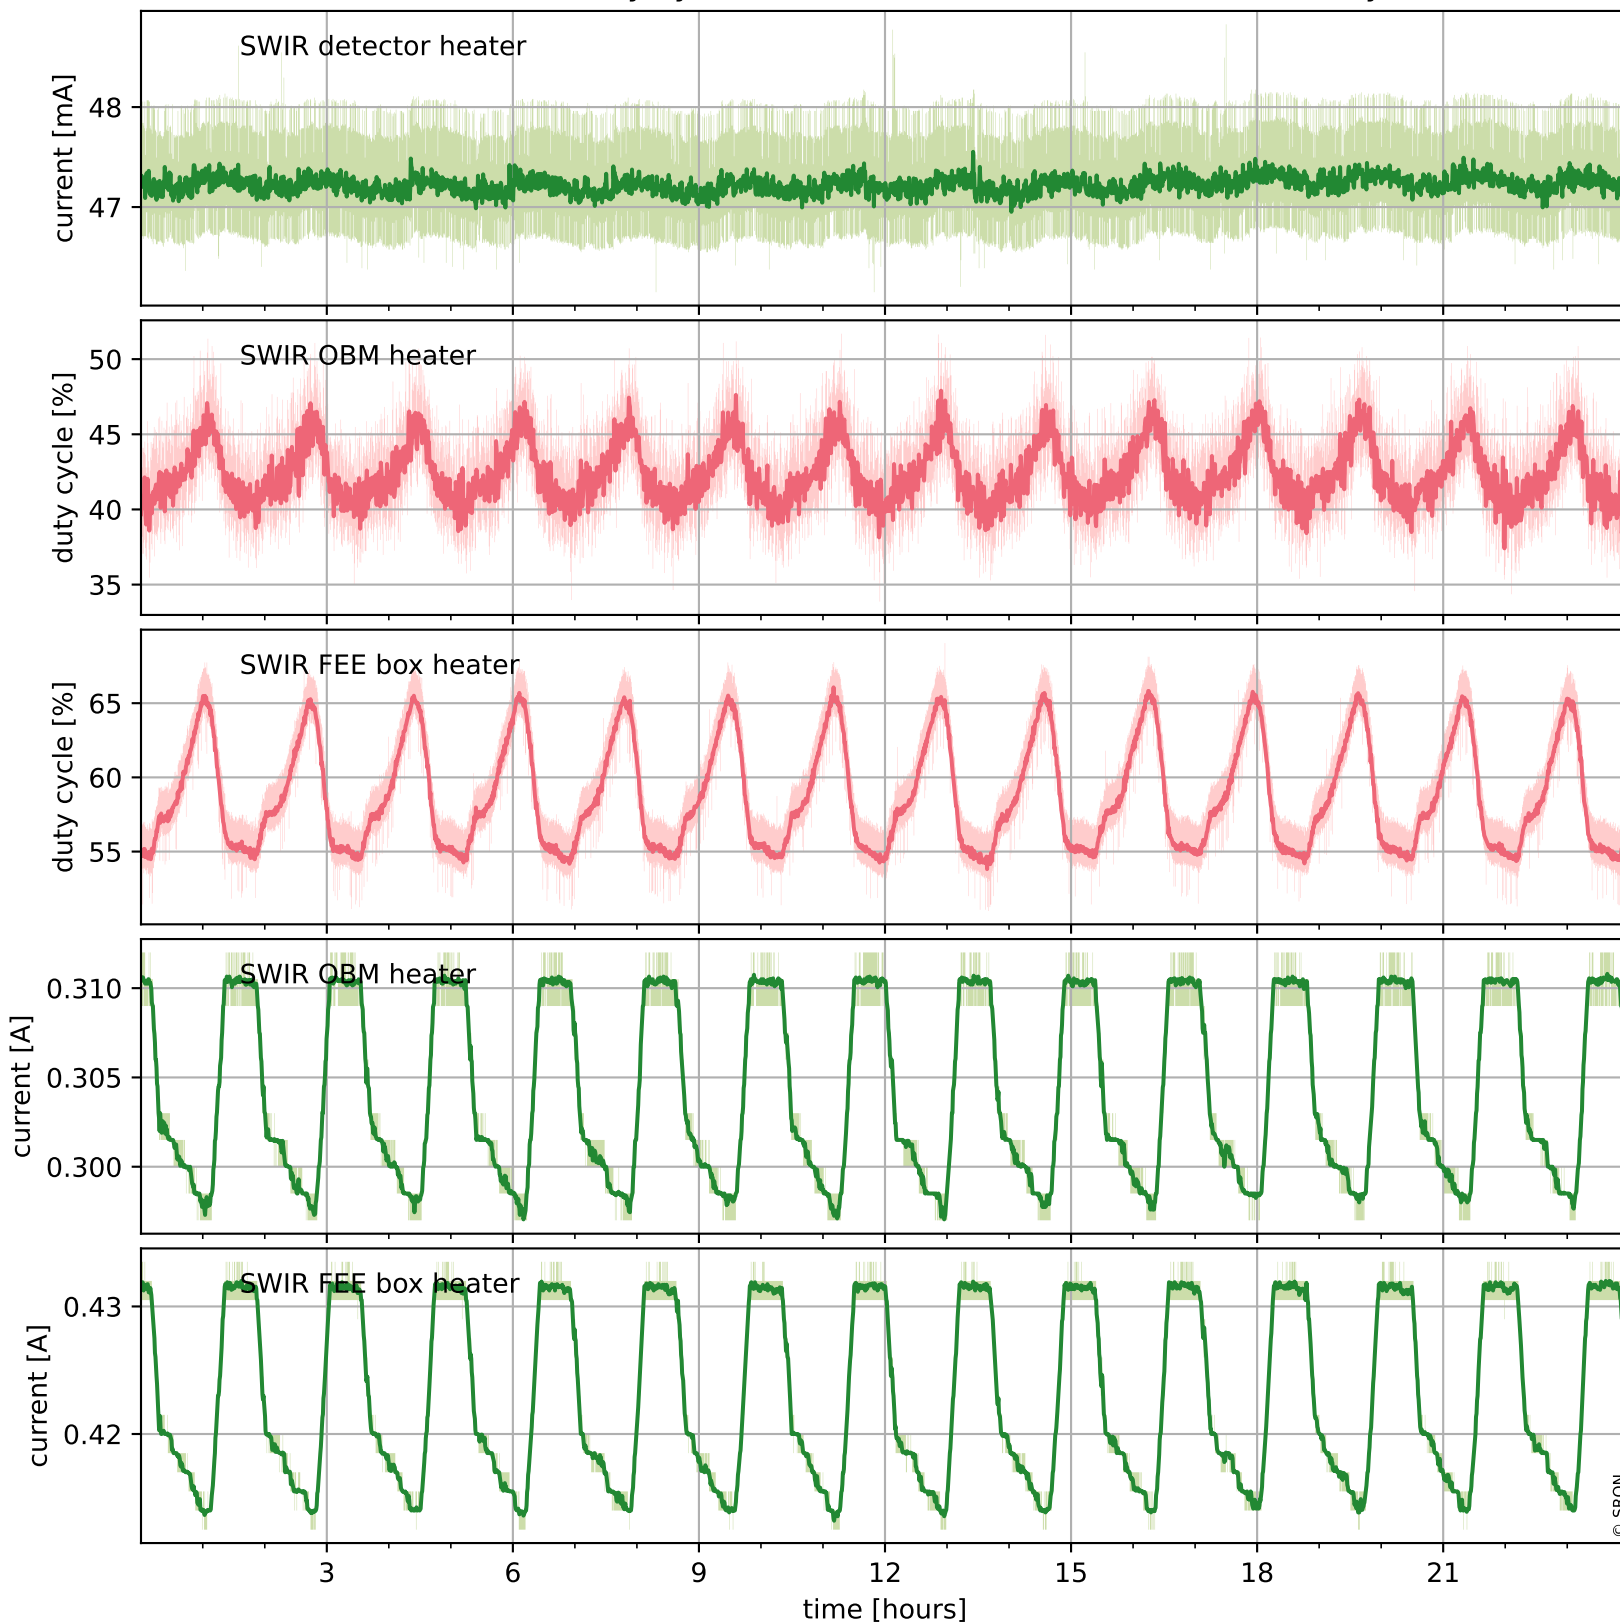

Tropomi SWIR housekeeping data

orbits : [29363, 29376]
coverage : 2023-06-14 / 2023-06-15
created : 2023-08-21T09:42:15

Temperature of sensors relevant for SWIR (one day)

Tropomi SWIR housekeeping data

orbits : [28892, 29376]
coverage : 2023-05-11 / 2023-06-15
created : 2023-08-21T09:42:15

Temperature of sensors relevant for SWIR (last month)

Tropomi SWIR housekeeping data

orbits : [29363, 29376]
coverage : 2023-06-14 / 2023-06-15
created : 2023-08-21T09:42:16

Current and duty cycle of 3 heaters relevant for SWIR (one day)