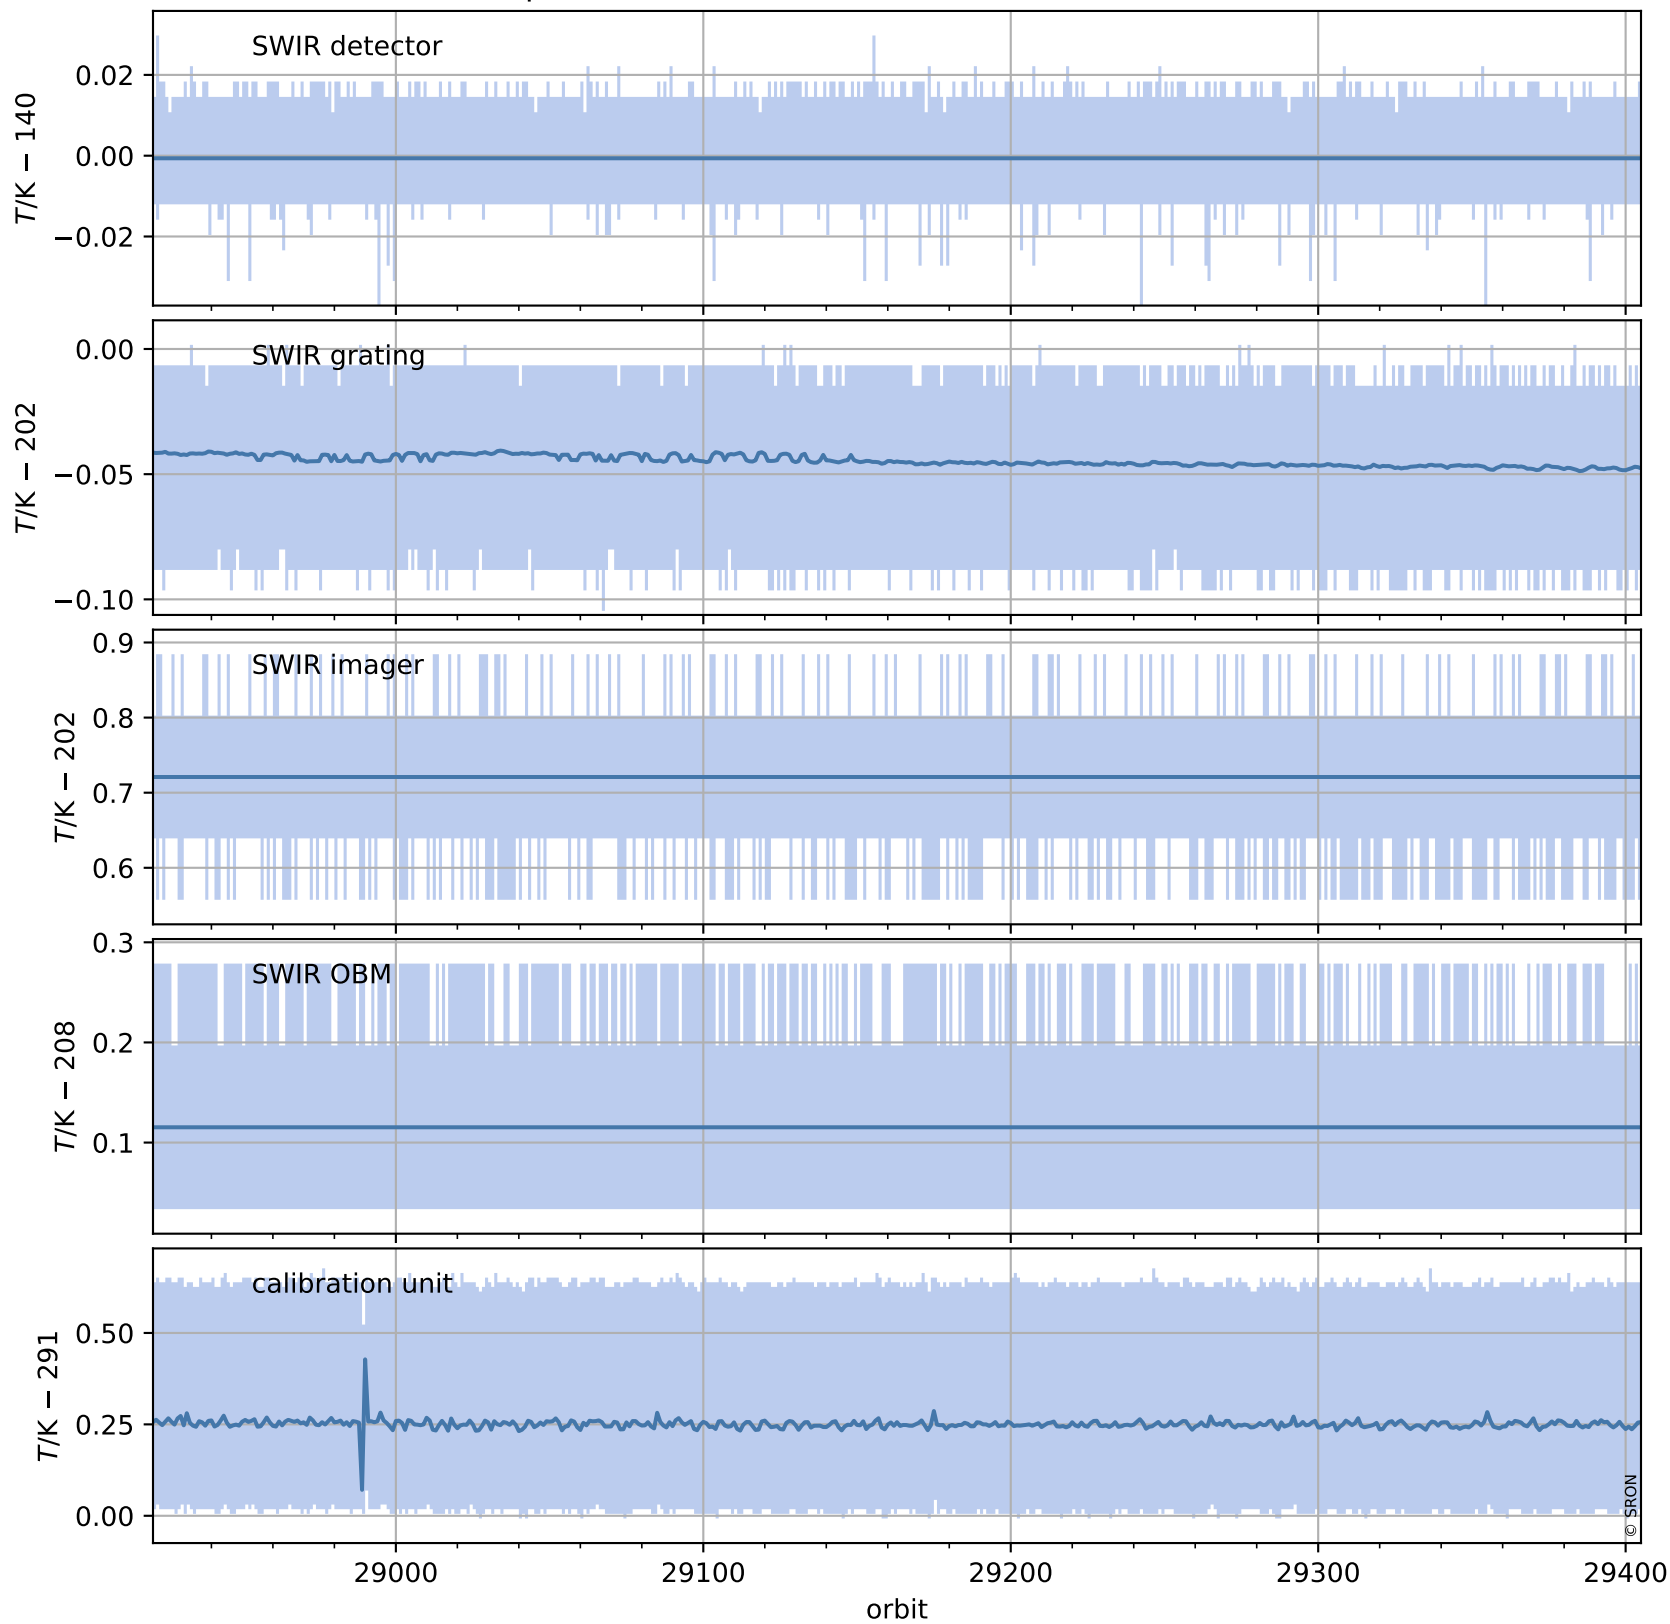

Tropomi SWIR housekeeping data

orbits : [29391, 29405]
coverage : 2023-06-16 / 2023-06-17
created : 2023-08-21T09:42:20

Temperature of sensors relevant for SWIR (one day)

Tropomi SWIR housekeeping data

orbits : [28921, 29405]
coverage : 2023-05-13 / 2023-06-17
created : 2023-08-21T09:42:20

Temperature of sensors relevant for SWIR (last month)

Tropomi SWIR housekeeping data

orbits : [29391, 29405]
coverage : 2023-06-16 / 2023-06-17
created : 2023-08-21T09:42:20

Current and duty cycle of 3 heaters relevant for SWIR (one day)

Tropomi SWIR housekeeping data

orbits : [28921, 29405]
coverage : 2023-05-13 / 2023-06-17
created : 2023-08-21T09:42:21

Current and duty cycle of 3 heaters relevant for SWIR (last month)

Tropomi SWIR housekeeping data

orbits : [29391, 29405]
coverage : 2023-06-16 / 2023-06-17
created : 2023-08-21T09:42:21

Temperature of sensors at the SWIR front-end electronics (one day)

Tropomi SWIR housekeeping data

orbits : [28921, 29405]
coverage : 2023-05-13 / 2023-06-17
created : 2023-08-21T09:42:21