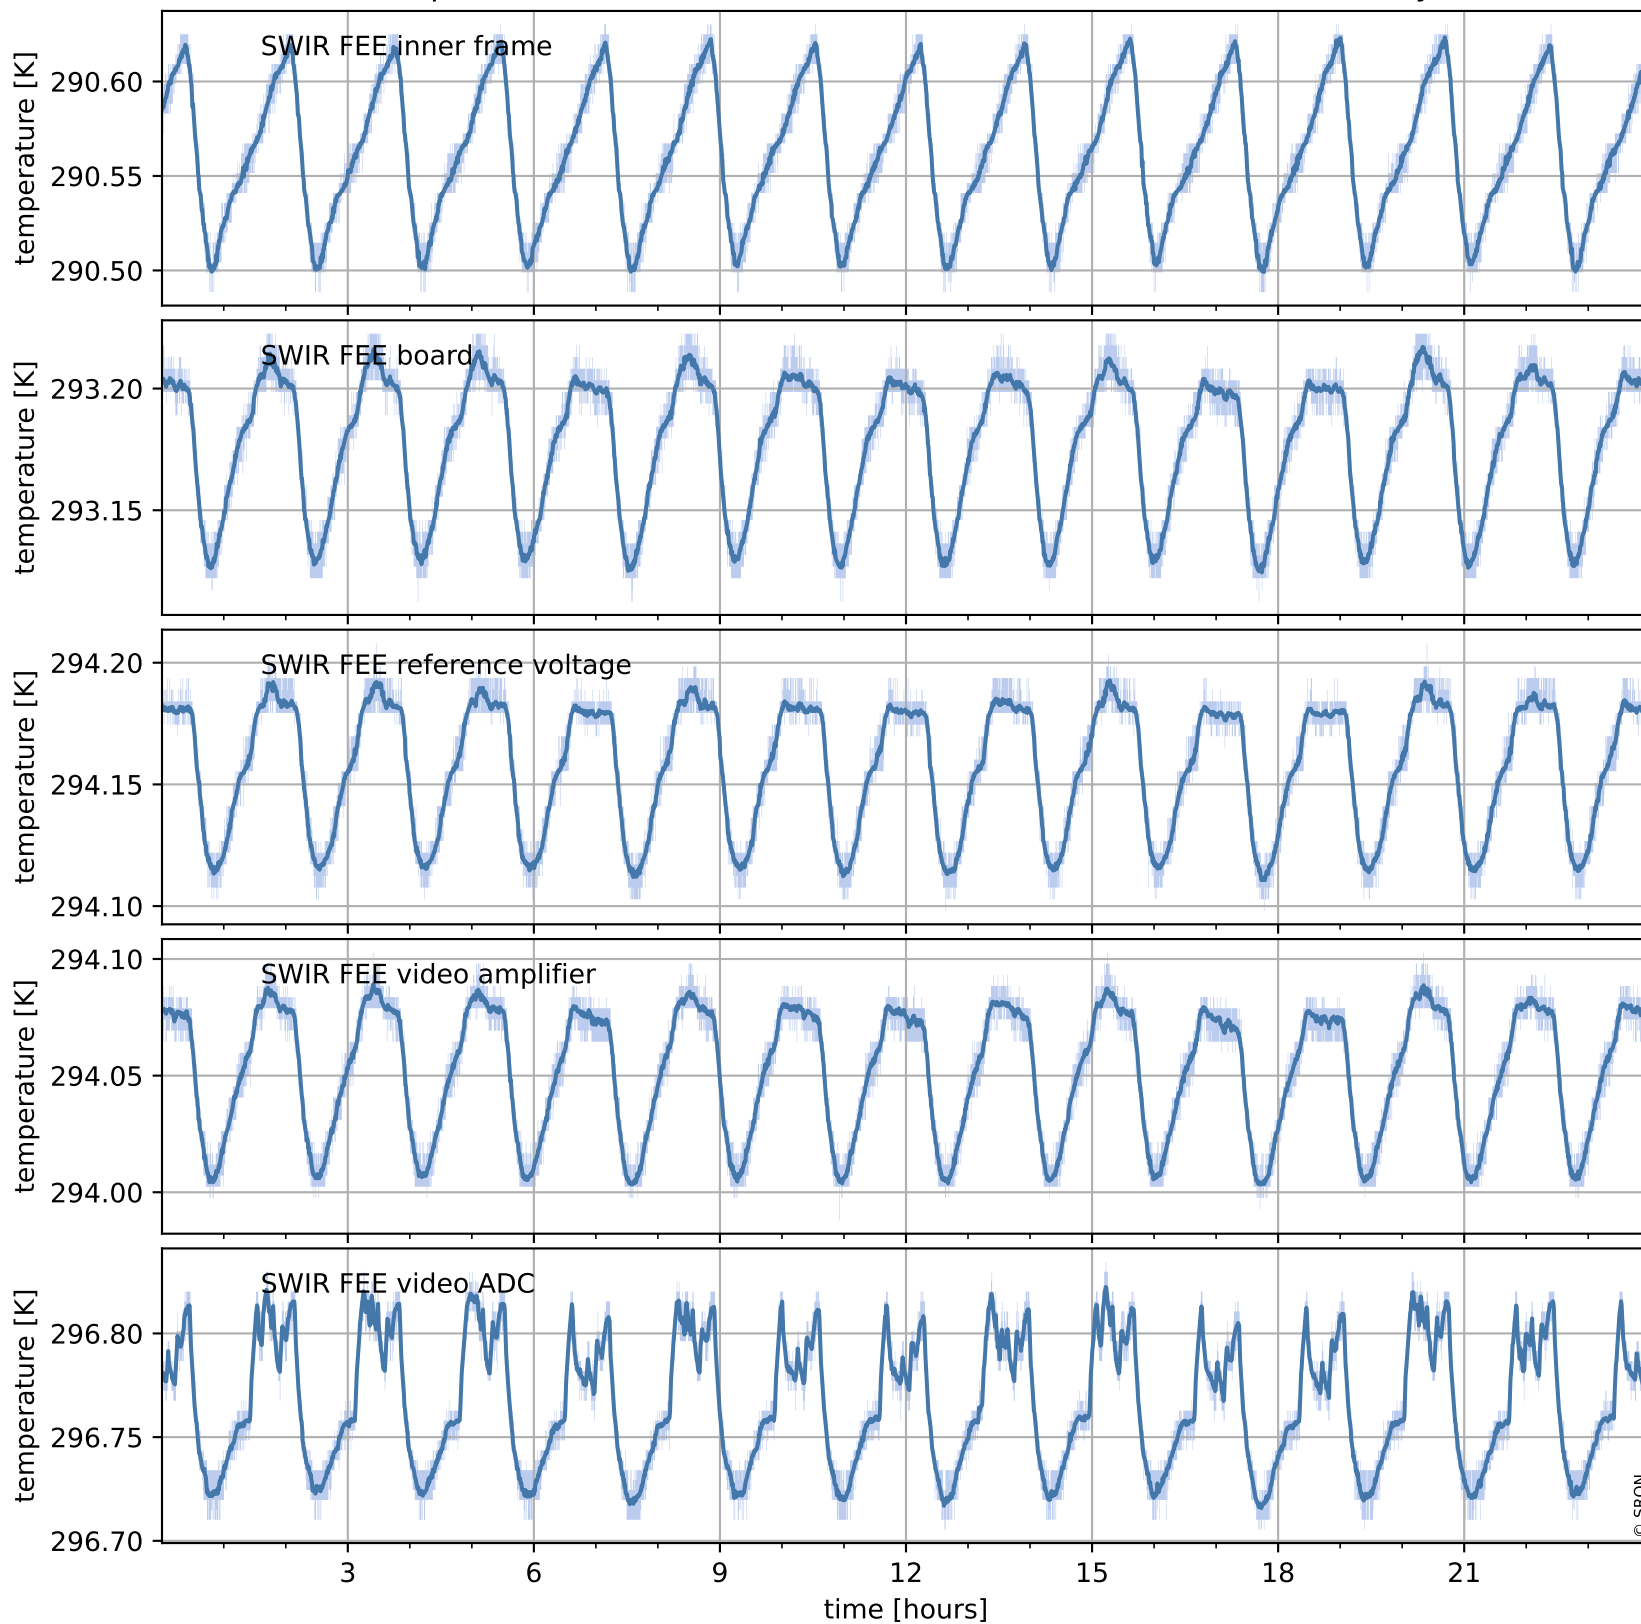

Tropomi SWIR housekeeping data

orbits : [29391, 29405]
coverage : 2023-06-16 / 2023-06-17
created : 2023-08-21T09:42:20

Temperature of sensors relevant for SWIR (one day)

Tropomi SWIR housekeeping data

orbits : [28921, 29405]
coverage : 2023-05-13 / 2023-06-17
created : 2023-08-21T09:42:20

Temperature of sensors relevant for SWIR (last month)

Tropomi SWIR housekeeping data

orbits : [29391, 29405]
coverage : 2023-06-16 / 2023-06-17
created : 2023-08-21T09:42:20

Current and duty cycle of 3 heaters relevant for SWIR (one day)

Tropomi SWIR housekeeping data

orbits : [28921, 29405]
coverage : 2023-05-13 / 2023-06-17
created : 2023-08-21T09:42:21

Current and duty cycle of 3 heaters relevant for SWIR (last month)

Tropomi SWIR housekeeping data

orbits : [29391, 29405]
coverage : 2023-06-16 / 2023-06-17
created : 2023-08-21T09:42:21

Temperature of sensors at the SWIR front-end electronics (one day)

Tropomi SWIR housekeeping data

orbits : [28921, 29405]
coverage : 2023-05-13 / 2023-06-17
created : 2023-08-21T09:42:21