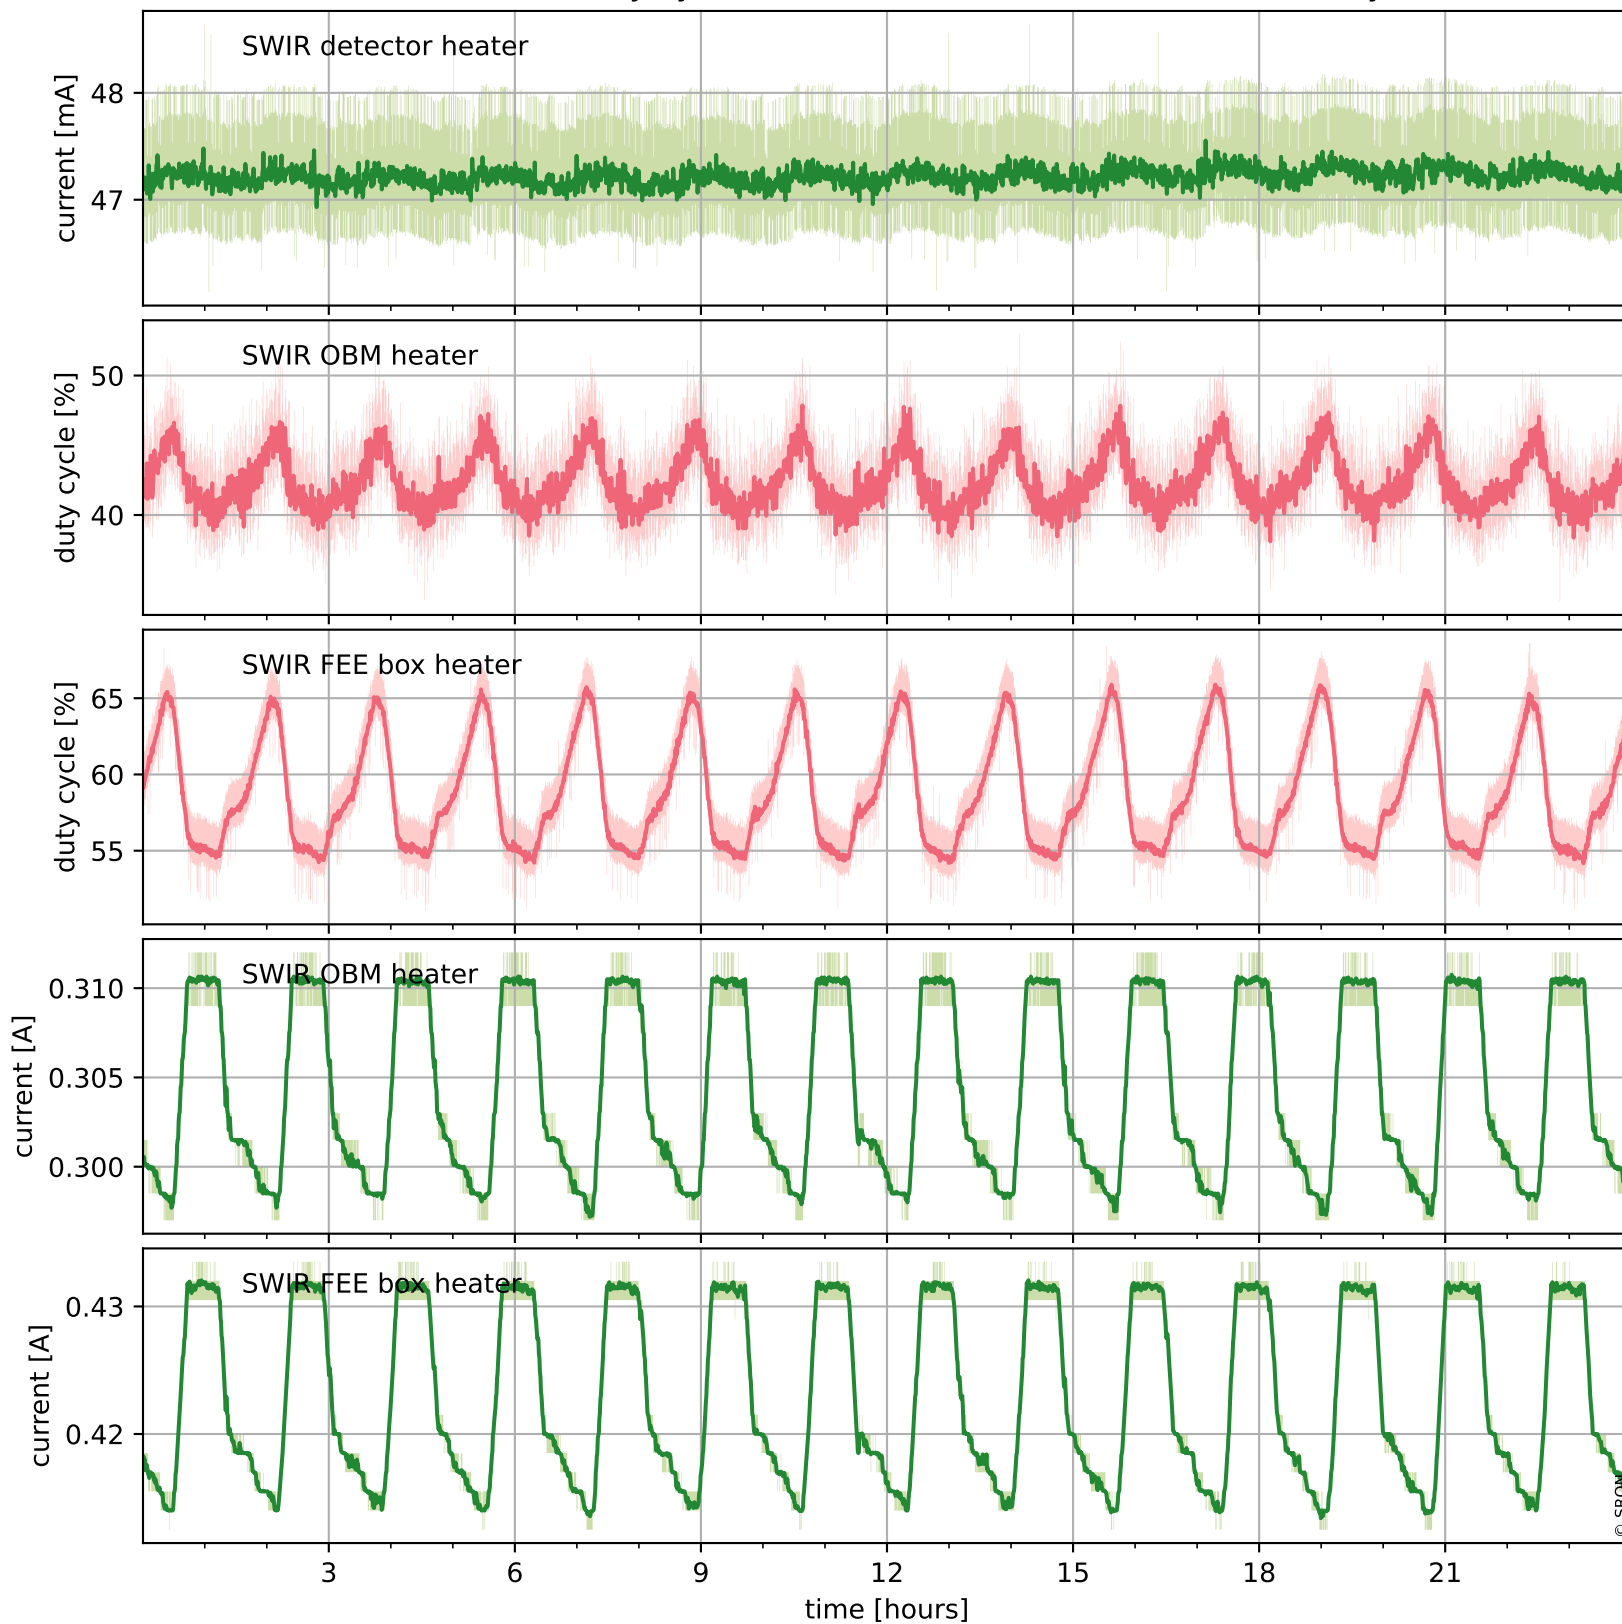

Tropomi SWIR housekeeping data

orbits : [29391, 29405]
coverage : 2023-06-16 / 2023-06-17
created : 2023-08-21T09:42:20

Temperature of sensors relevant for SWIR (one day)

Tropomi SWIR housekeeping data

orbits : [28921, 29405]
coverage : 2023-05-13 / 2023-06-17
created : 2023-08-21T09:42:20

Temperature of sensors relevant for SWIR (last month)

Tropomi SWIR housekeeping data

orbits : [29391, 29405]
coverage : 2023-06-16 / 2023-06-17
created : 2023-08-21T09:42:20

Current and duty cycle of 3 heaters relevant for SWIR (one day)

Tropomi SWIR housekeeping data

orbits : [28921, 29405]
coverage : 2023-05-13 / 2023-06-17
created : 2023-08-21T09:42:21

Current and duty cycle of 3 heaters relevant for SWIR (last month)

Tropomi SWIR housekeeping data

orbits : [29391, 29405]
coverage : 2023-06-16 / 2023-06-17
created : 2023-08-21T09:42:21

Temperature of sensors at the SWIR front-end electronics (one day)

Tropomi SWIR housekeeping data

orbits : [28921, 29405]
coverage : 2023-05-13 / 2023-06-17
created : 2023-08-21T09:42:21