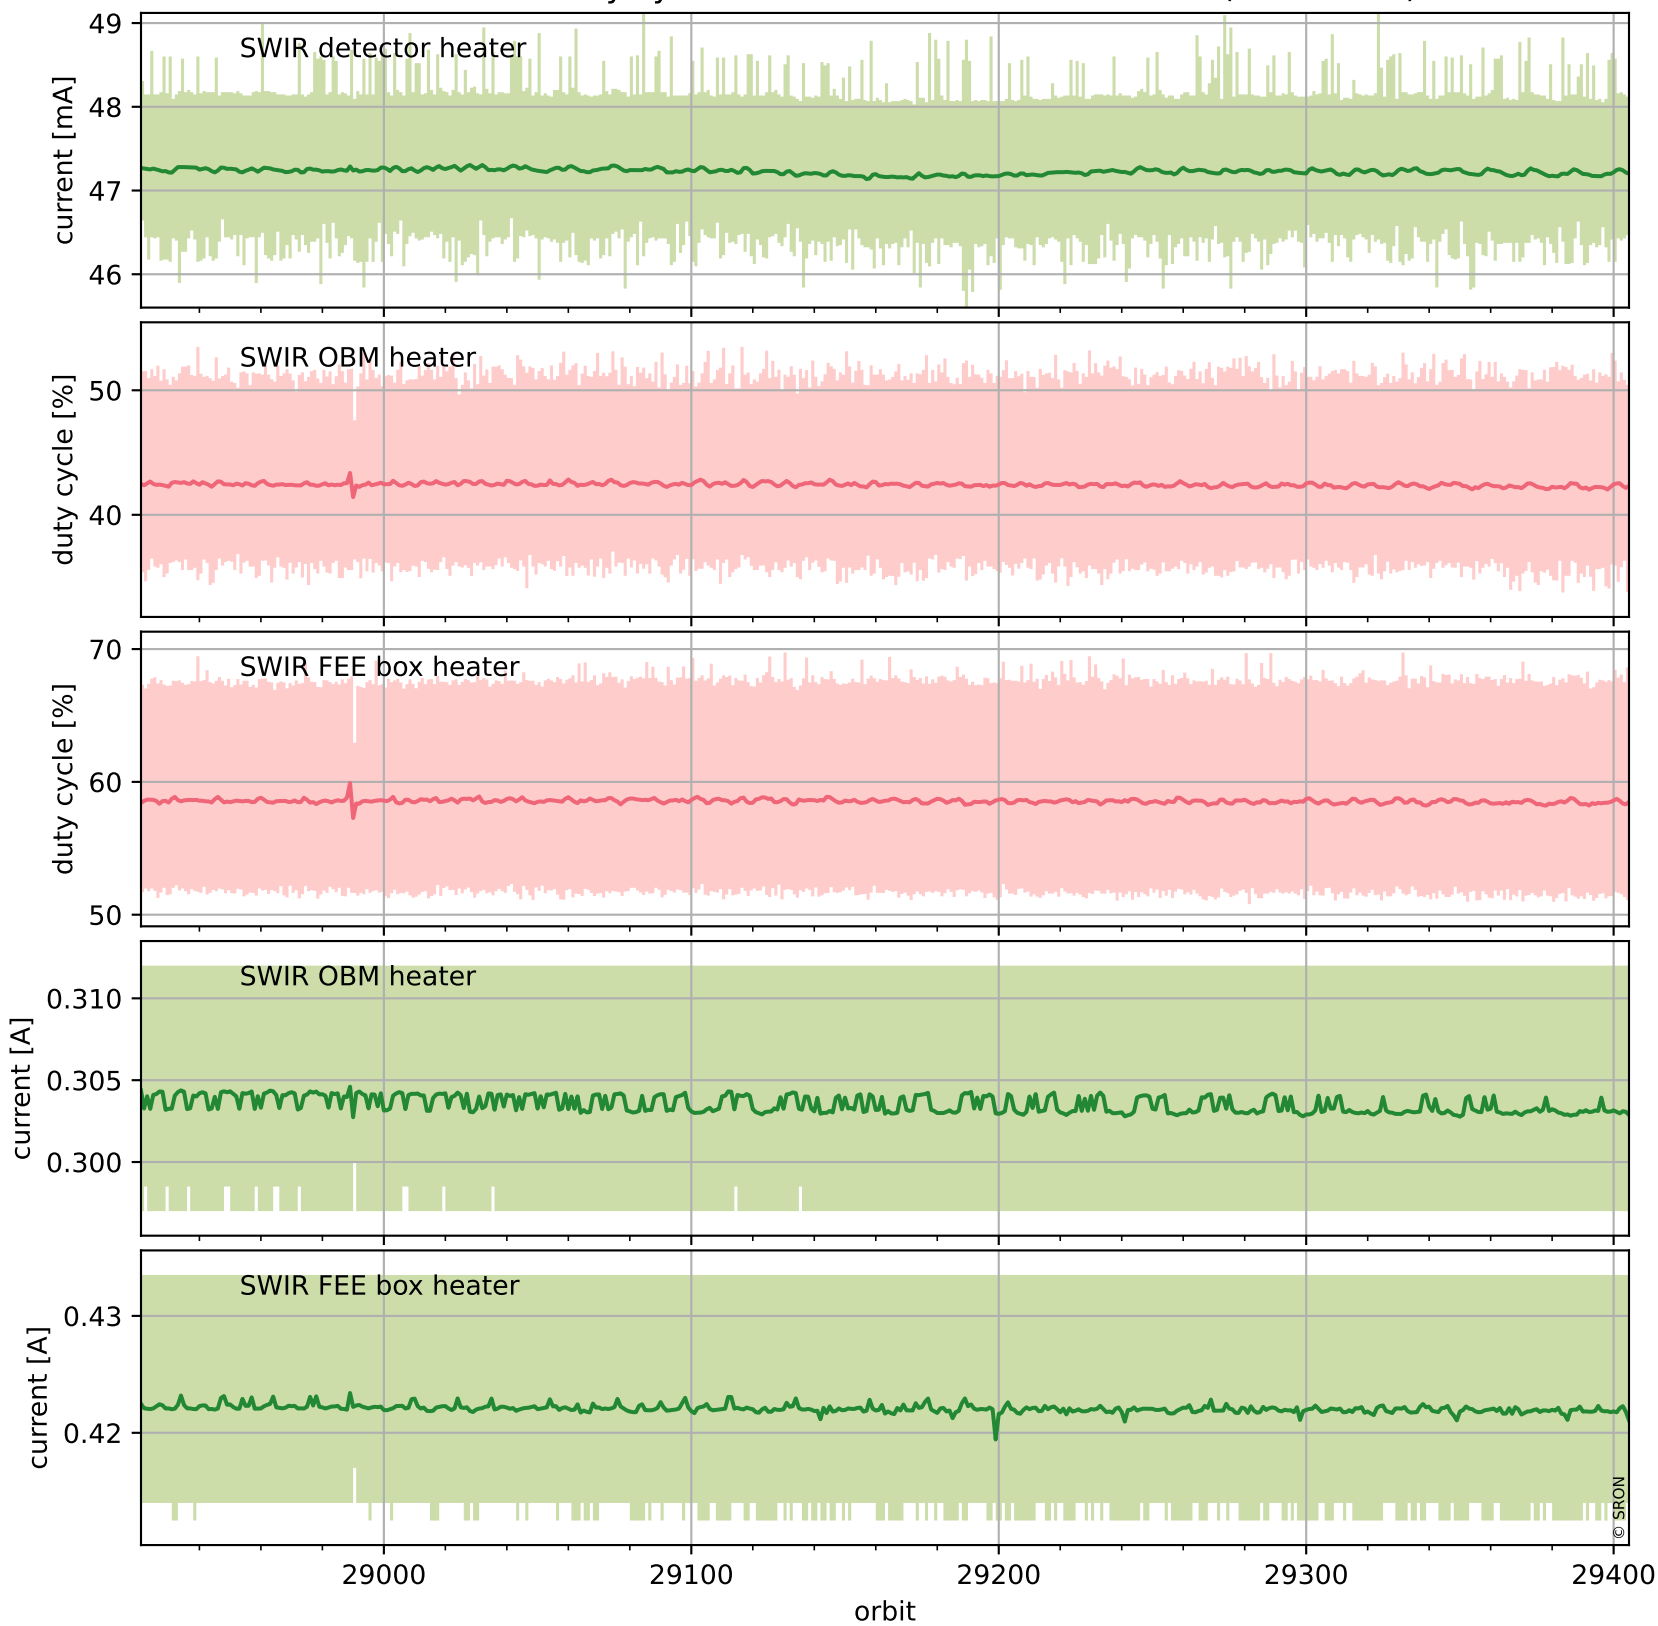

Tropomi SWIR housekeeping data

orbits : [29391, 29405]
coverage : 2023-06-16 / 2023-06-17
created : 2023-08-21T09:42:20

Temperature of sensors relevant for SWIR (one day)

Tropomi SWIR housekeeping data

orbits : [28921, 29405]
coverage : 2023-05-13 / 2023-06-17
created : 2023-08-21T09:42:20

Temperature of sensors relevant for SWIR (last month)

Tropomi SWIR housekeeping data

orbits : [29391, 29405]
coverage : 2023-06-16 / 2023-06-17
created : 2023-08-21T09:42:20

Current and duty cycle of 3 heaters relevant for SWIR (one day)

Tropomi SWIR housekeeping data

orbits : [28921, 29405]
coverage : 2023-05-13 / 2023-06-17
created : 2023-08-21T09:42:21

Current and duty cycle of 3 heaters relevant for SWIR (last month)

Tropomi SWIR housekeeping data

orbits : [29391, 29405]
coverage : 2023-06-16 / 2023-06-17
created : 2023-08-21T09:42:21

Temperature of sensors at the SWIR front-end electronics (one day)

Tropomi SWIR housekeeping data

orbits : [28921, 29405]
coverage : 2023-05-13 / 2023-06-17
created : 2023-08-21T09:42:21