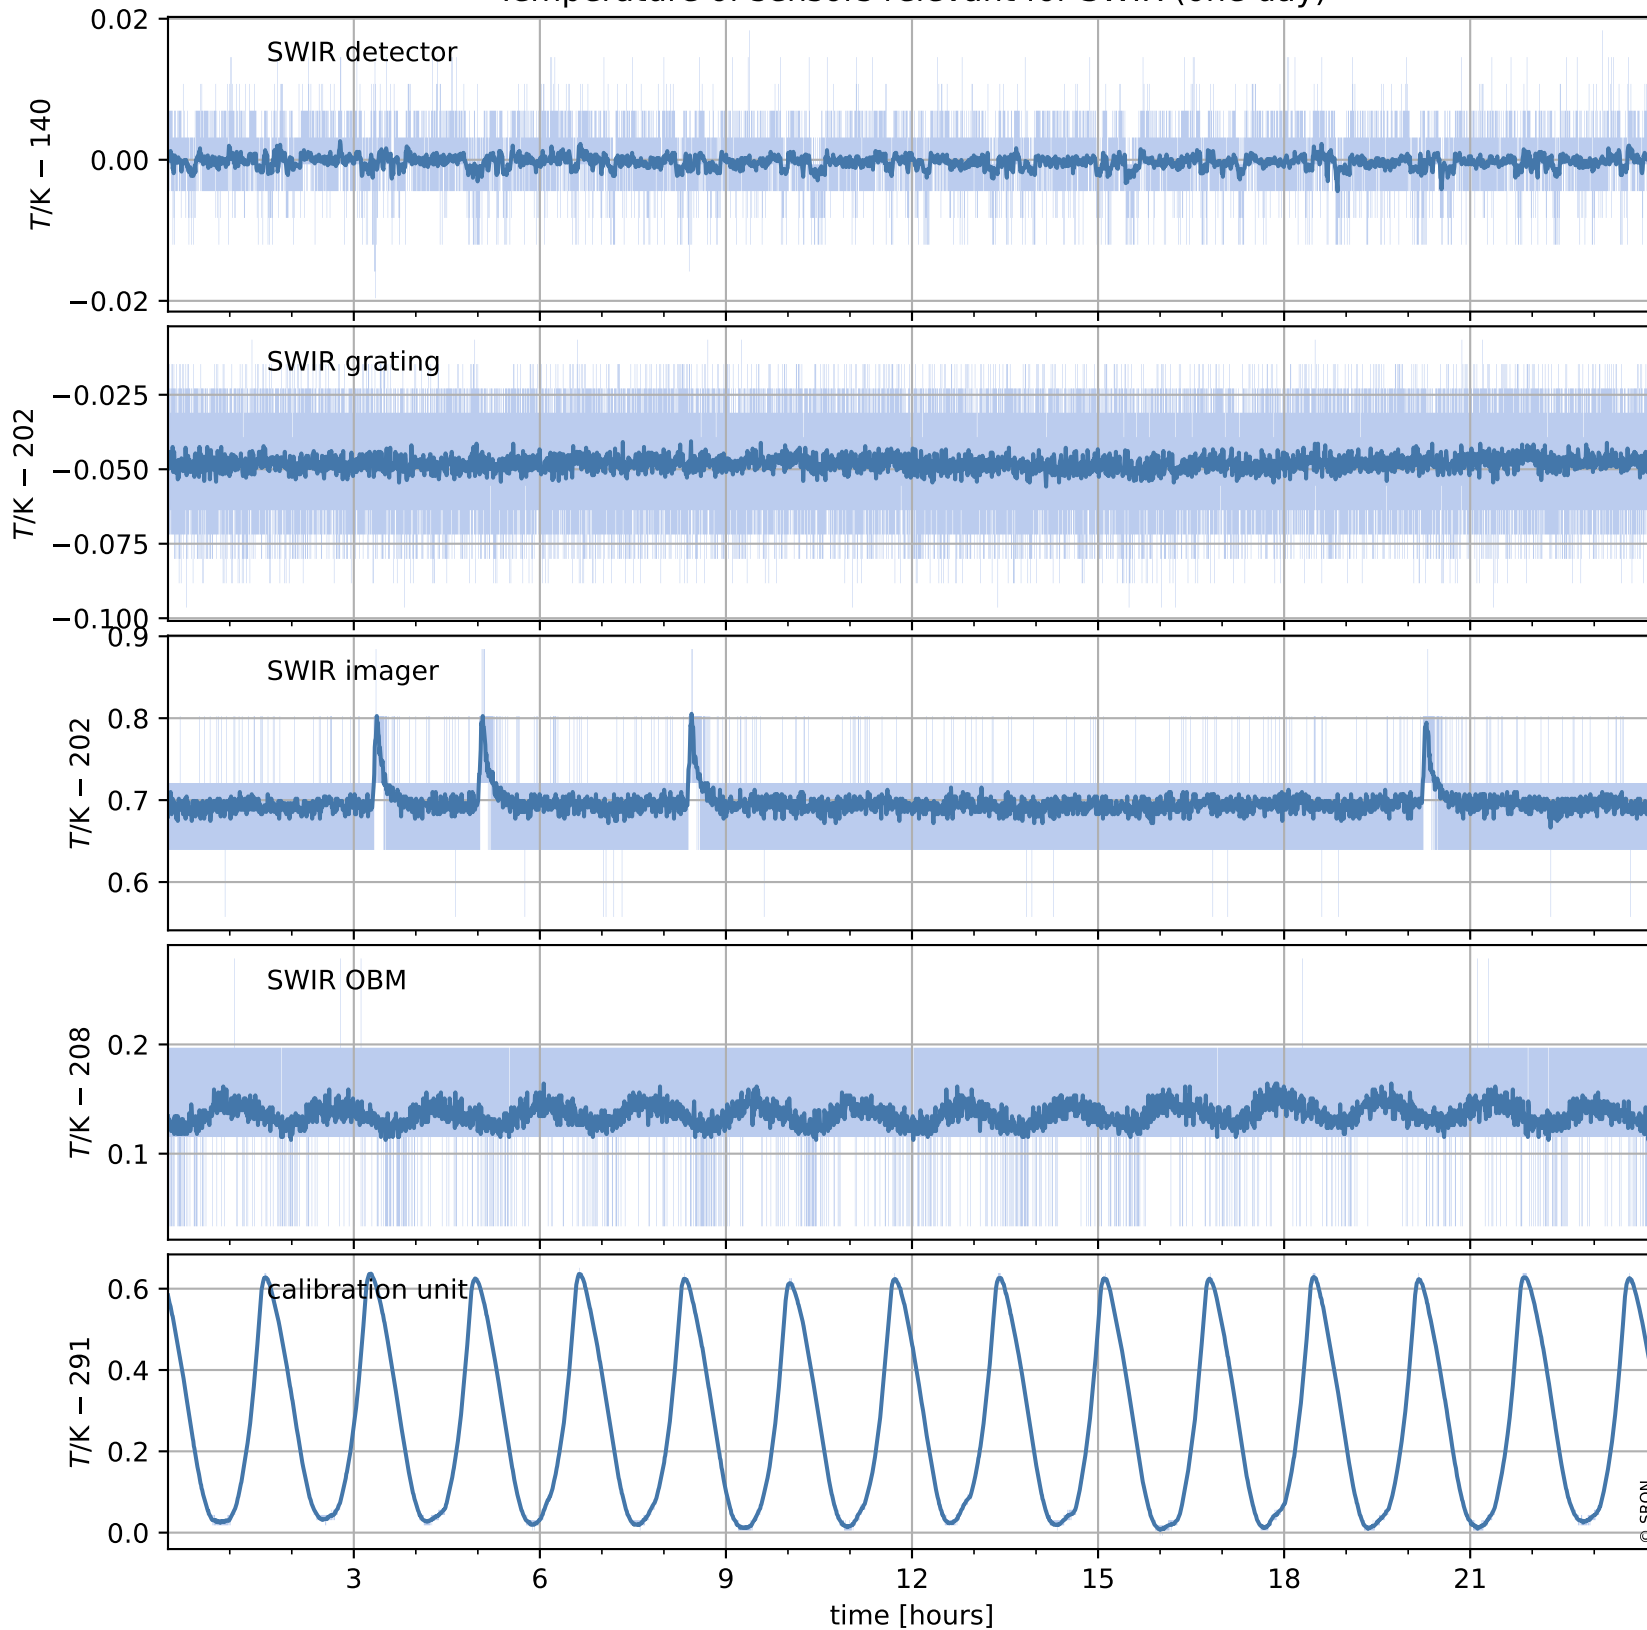

Tropomi SWIR housekeeping data

orbits : [29391, 29405]
coverage : 2023-06-16 / 2023-06-17
created : 2023-08-21T09:42:20

Temperature of sensors relevant for SWIR (one day)

Tropomi SWIR housekeeping data

orbits : [28921, 29405]
coverage : 2023-05-13 / 2023-06-17
created : 2023-08-21T09:42:20

Temperature of sensors relevant for SWIR (last month)

Tropomi SWIR housekeeping data

orbits : [29391, 29405]
coverage : 2023-06-16 / 2023-06-17
created : 2023-08-21T09:42:20

Current and duty cycle of 3 heaters relevant for SWIR (one day)