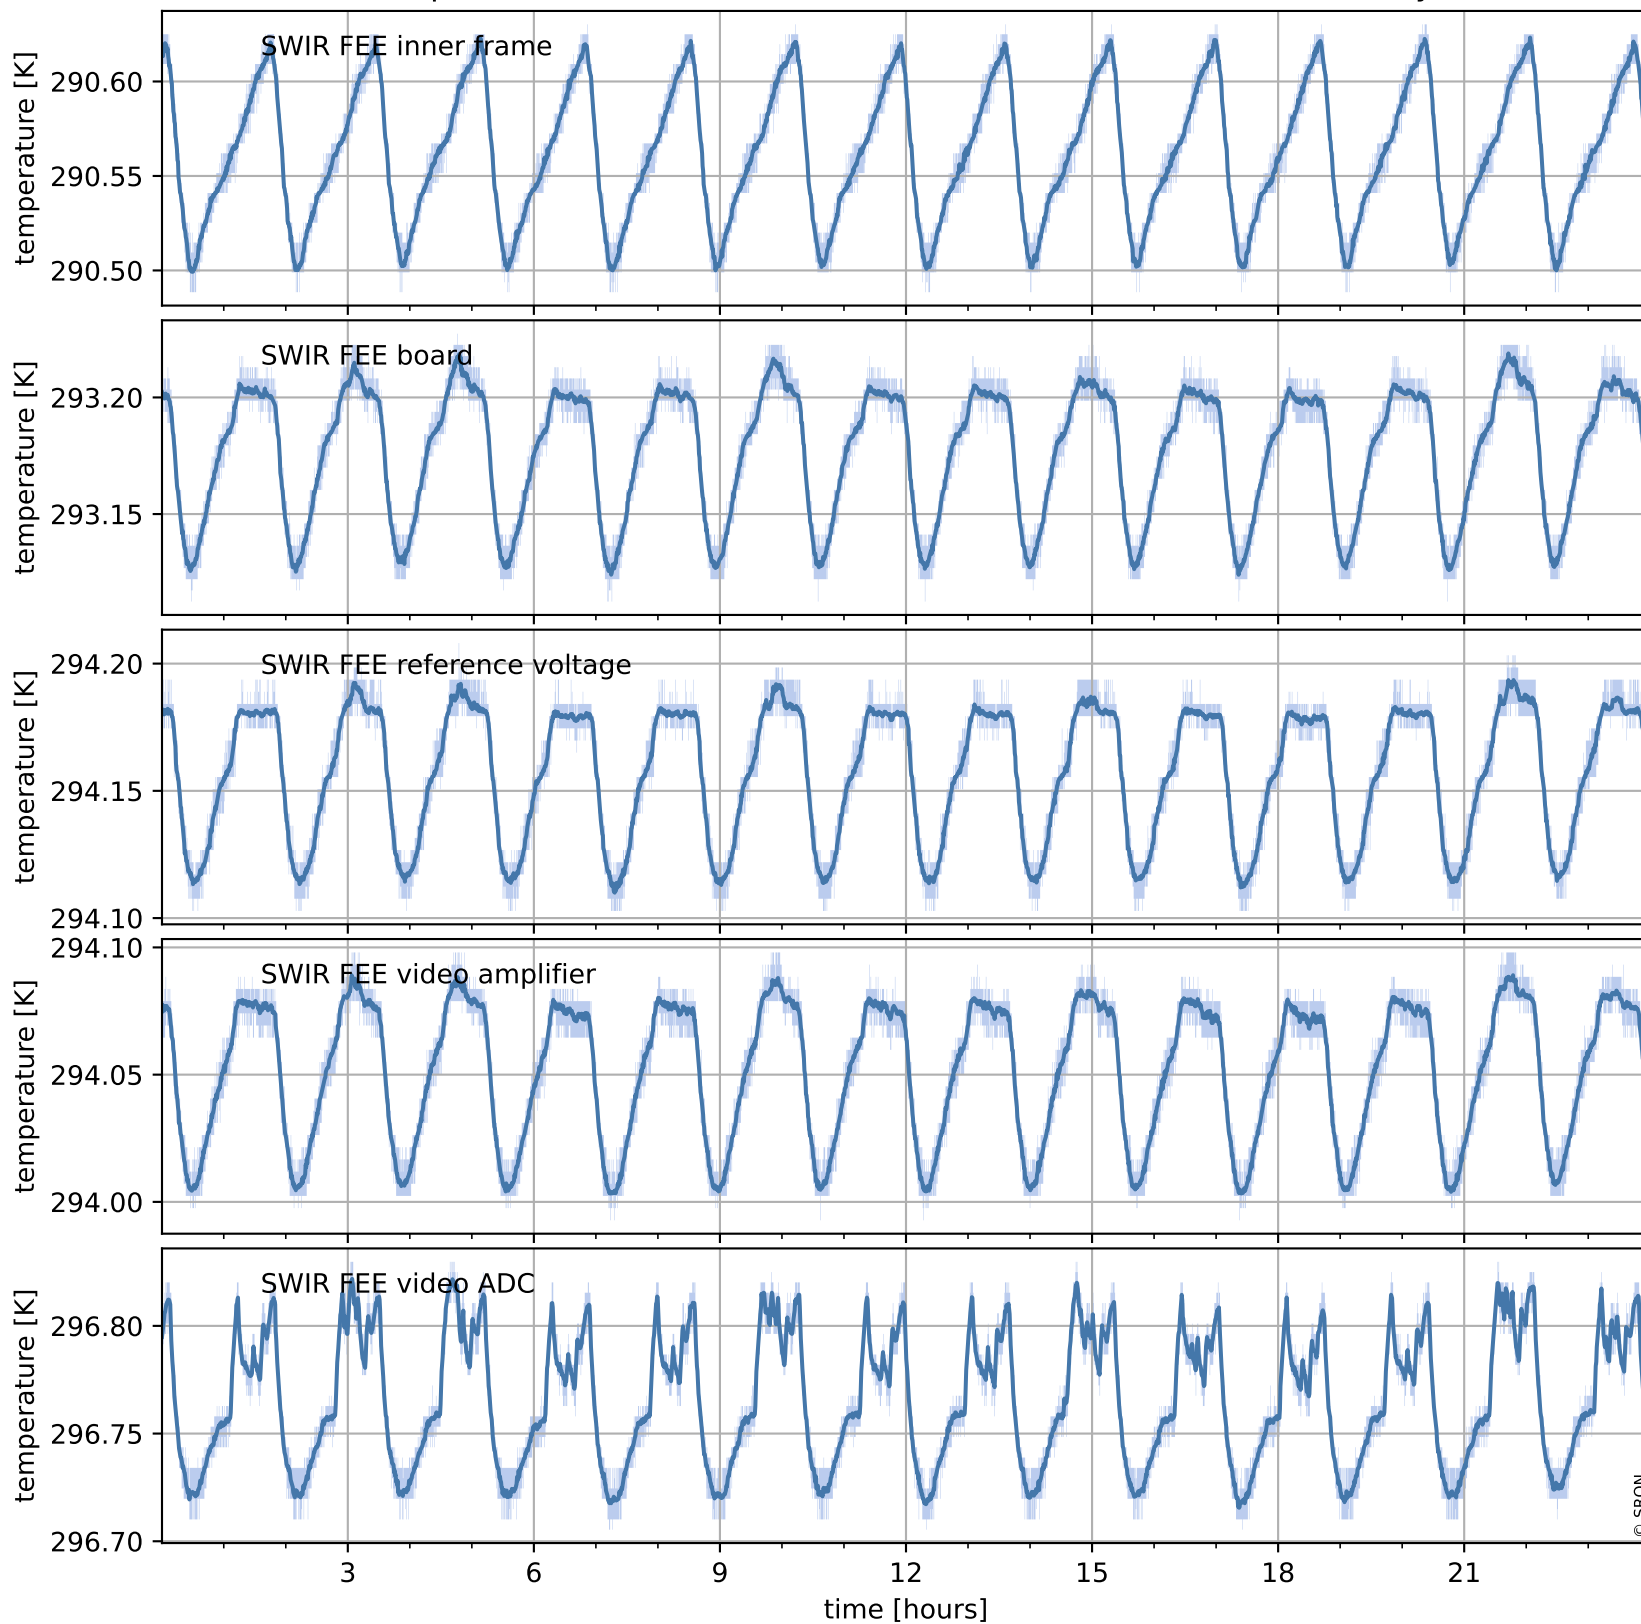

Tropomi SWIR housekeeping data

orbits : [29406, 29419]
coverage : 2023-06-17 / 2023-06-18
created : 2023-08-21T09:42:22

Temperature of sensors relevant for SWIR (one day)

Tropomi SWIR housekeeping data

orbits : [28935, 29419]
coverage : 2023-05-14 / 2023-06-18
created : 2023-08-21T09:42:22

Temperature of sensors relevant for SWIR (last month)

Tropomi SWIR housekeeping data

orbits : [29406, 29419]
coverage : 2023-06-17 / 2023-06-18
created : 2023-08-21T09:42:23

Current and duty cycle of 3 heaters relevant for SWIR (one day)

Tropomi SWIR housekeeping data

orbits : [28935, 29419]
coverage : 2023-05-14 / 2023-06-18
created : 2023-08-21T09:42:23

Current and duty cycle of 3 heaters relevant for SWIR (last month)

Tropomi SWIR housekeeping data

orbits : [29406, 29419]
coverage : 2023-06-17 / 2023-06-18
created : 2023-08-21T09:42:23

Temperature of sensors at the SWIR front-end electronics (one day)

Tropomi SWIR housekeeping data

orbits : [28935, 29419]
coverage : 2023-05-14 / 2023-06-18
created : 2023-08-21T09:42:24