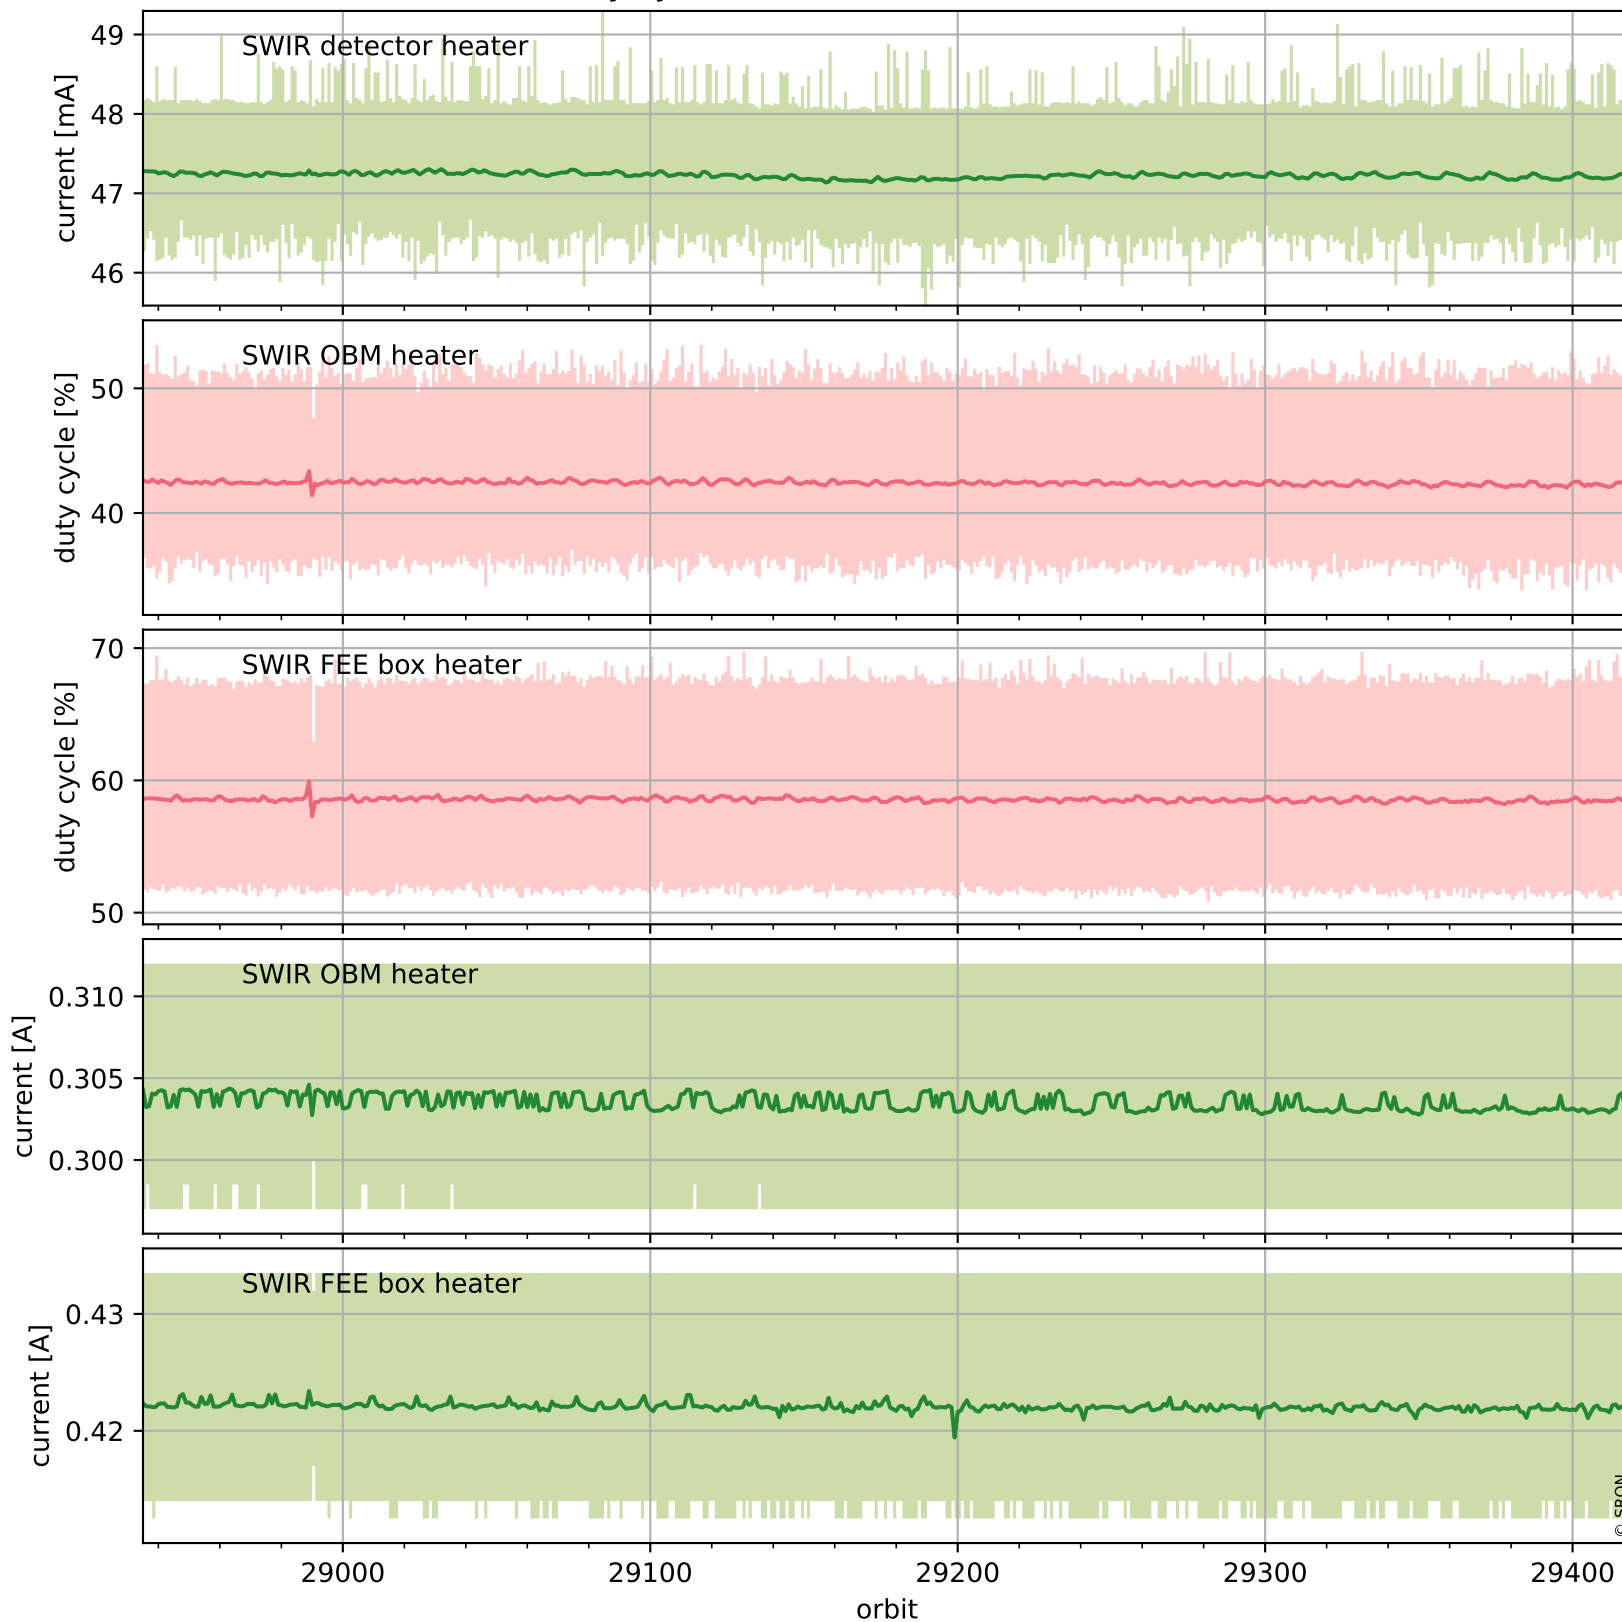

Tropomi SWIR housekeeping data

orbits : [29406, 29419]
coverage : 2023-06-17 / 2023-06-18
created : 2023-08-21T09:42:22

Temperature of sensors relevant for SWIR (one day)

Tropomi SWIR housekeeping data

orbits : [28935, 29419]
coverage : 2023-05-14 / 2023-06-18
created : 2023-08-21T09:42:22

Temperature of sensors relevant for SWIR (last month)

Tropomi SWIR housekeeping data

orbits : [29406, 29419]
coverage : 2023-06-17 / 2023-06-18
created : 2023-08-21T09:42:23

Current and duty cycle of 3 heaters relevant for SWIR (one day)

Tropomi SWIR housekeeping data

orbits : [28935, 29419]
coverage : 2023-05-14 / 2023-06-18
created : 2023-08-21T09:42:23

Current and duty cycle of 3 heaters relevant for SWIR (last month)

Tropomi SWIR housekeeping data

orbits : [29406, 29419]
coverage : 2023-06-17 / 2023-06-18
created : 2023-08-21T09:42:23

Temperature of sensors at the SWIR front-end electronics (one day)

Tropomi SWIR housekeeping data

orbits : [28935, 29419]
coverage : 2023-05-14 / 2023-06-18
created : 2023-08-21T09:42:24