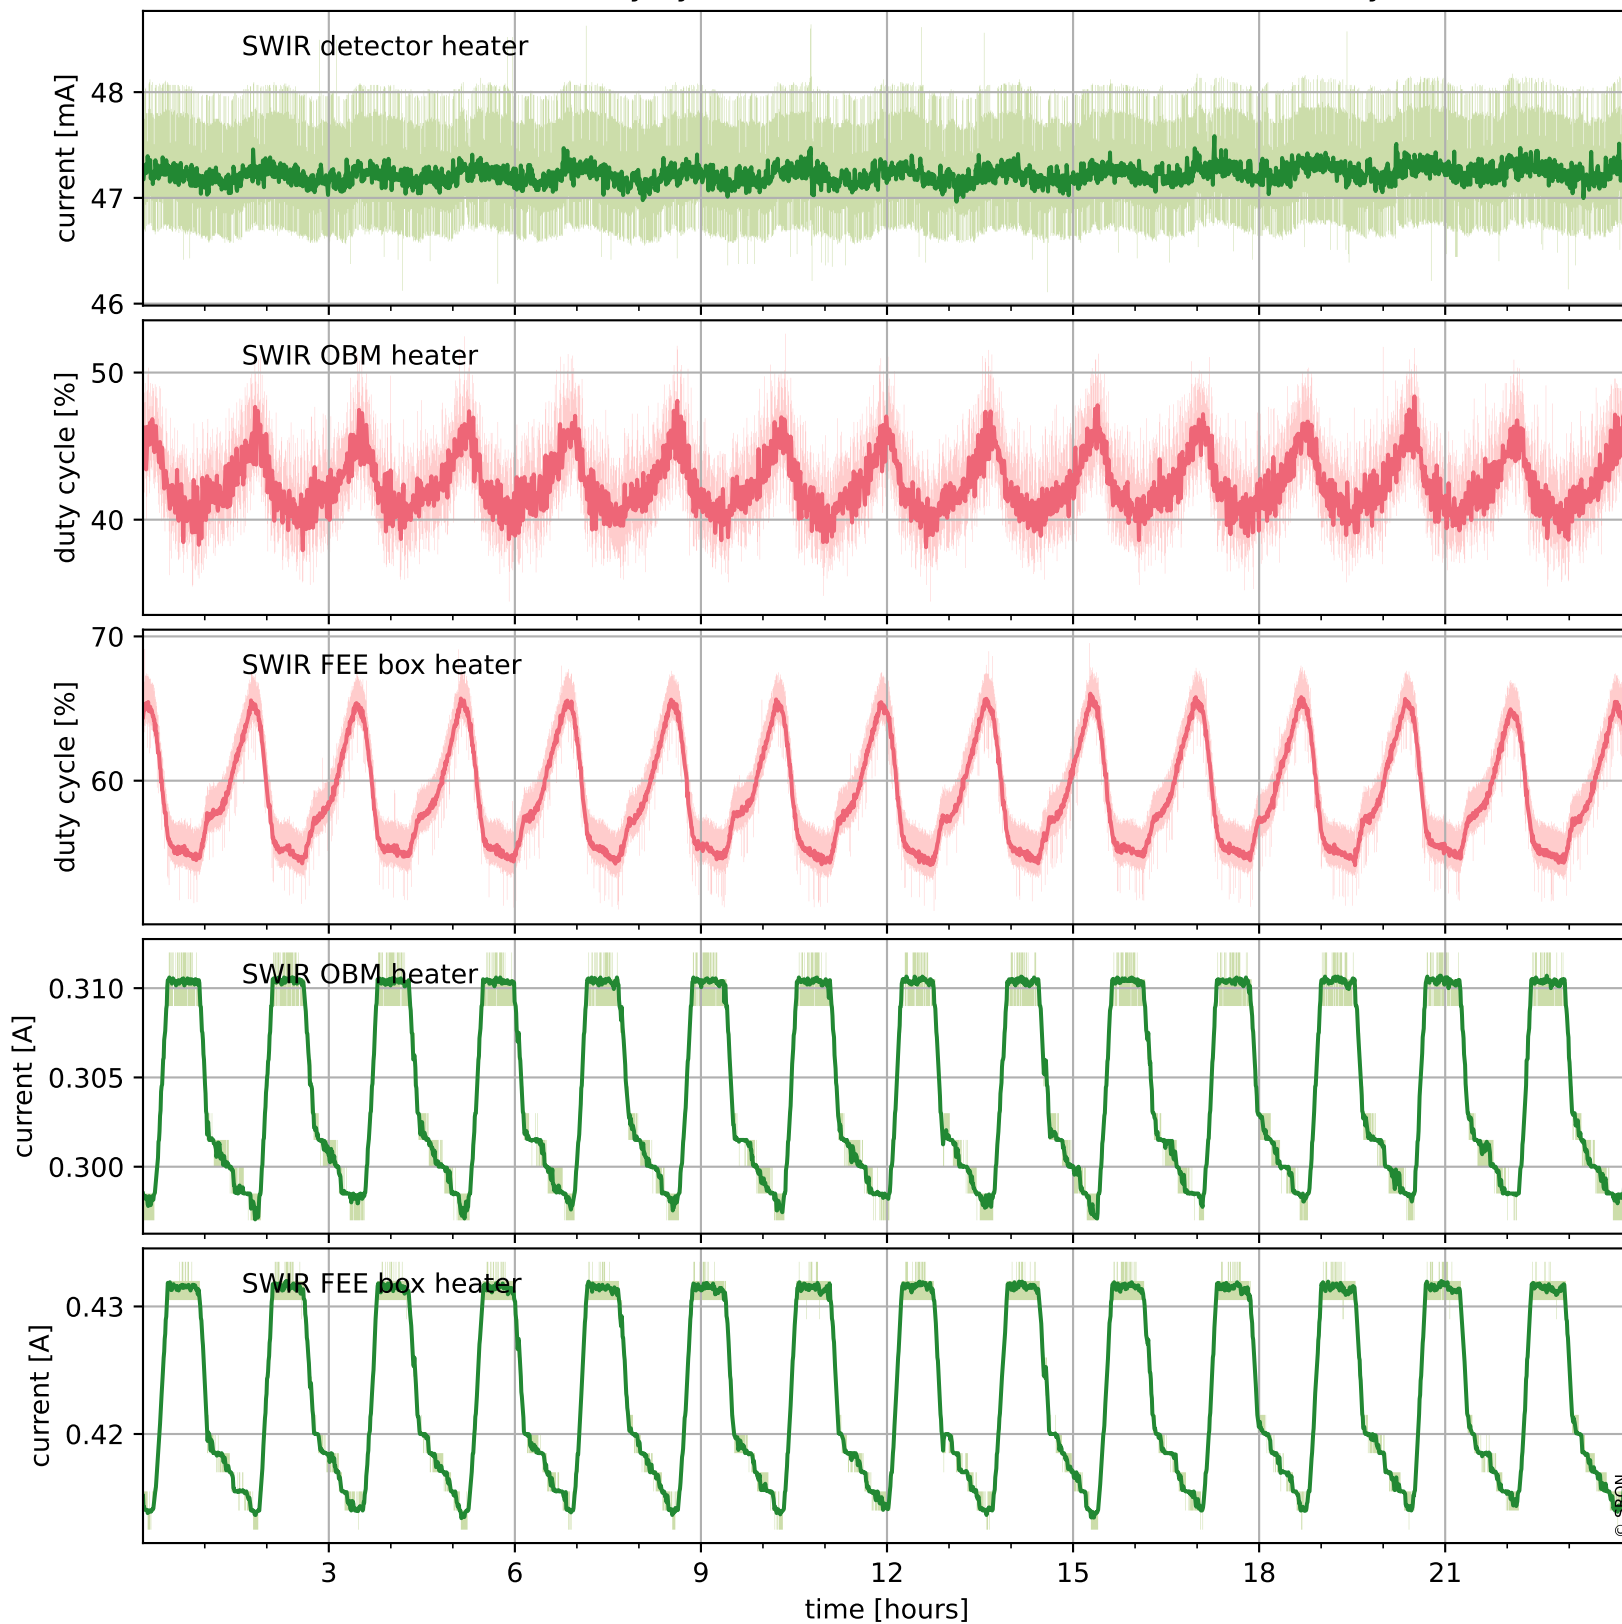

Tropomi SWIR housekeeping data

orbits : [29406, 29419]
coverage : 2023-06-17 / 2023-06-18
created : 2023-08-21T09:42:22

Temperature of sensors relevant for SWIR (one day)

Tropomi SWIR housekeeping data

orbits : [28935, 29419]
coverage : 2023-05-14 / 2023-06-18
created : 2023-08-21T09:42:22

Temperature of sensors relevant for SWIR (last month)

Tropomi SWIR housekeeping data

orbits : [29406, 29419]
coverage : 2023-06-17 / 2023-06-18
created : 2023-08-21T09:42:23

Current and duty cycle of 3 heaters relevant for SWIR (one day)

Tropomi SWIR housekeeping data

orbits : [28935, 29419]
coverage : 2023-05-14 / 2023-06-18
created : 2023-08-21T09:42:23

Current and duty cycle of 3 heaters relevant for SWIR (last month)

Tropomi SWIR housekeeping data

orbits : [29406, 29419]
coverage : 2023-06-17 / 2023-06-18
created : 2023-08-21T09:42:23

Temperature of sensors at the SWIR front-end electronics (one day)

Tropomi SWIR housekeeping data

orbits : [28935, 29419]
coverage : 2023-05-14 / 2023-06-18
created : 2023-08-21T09:42:24