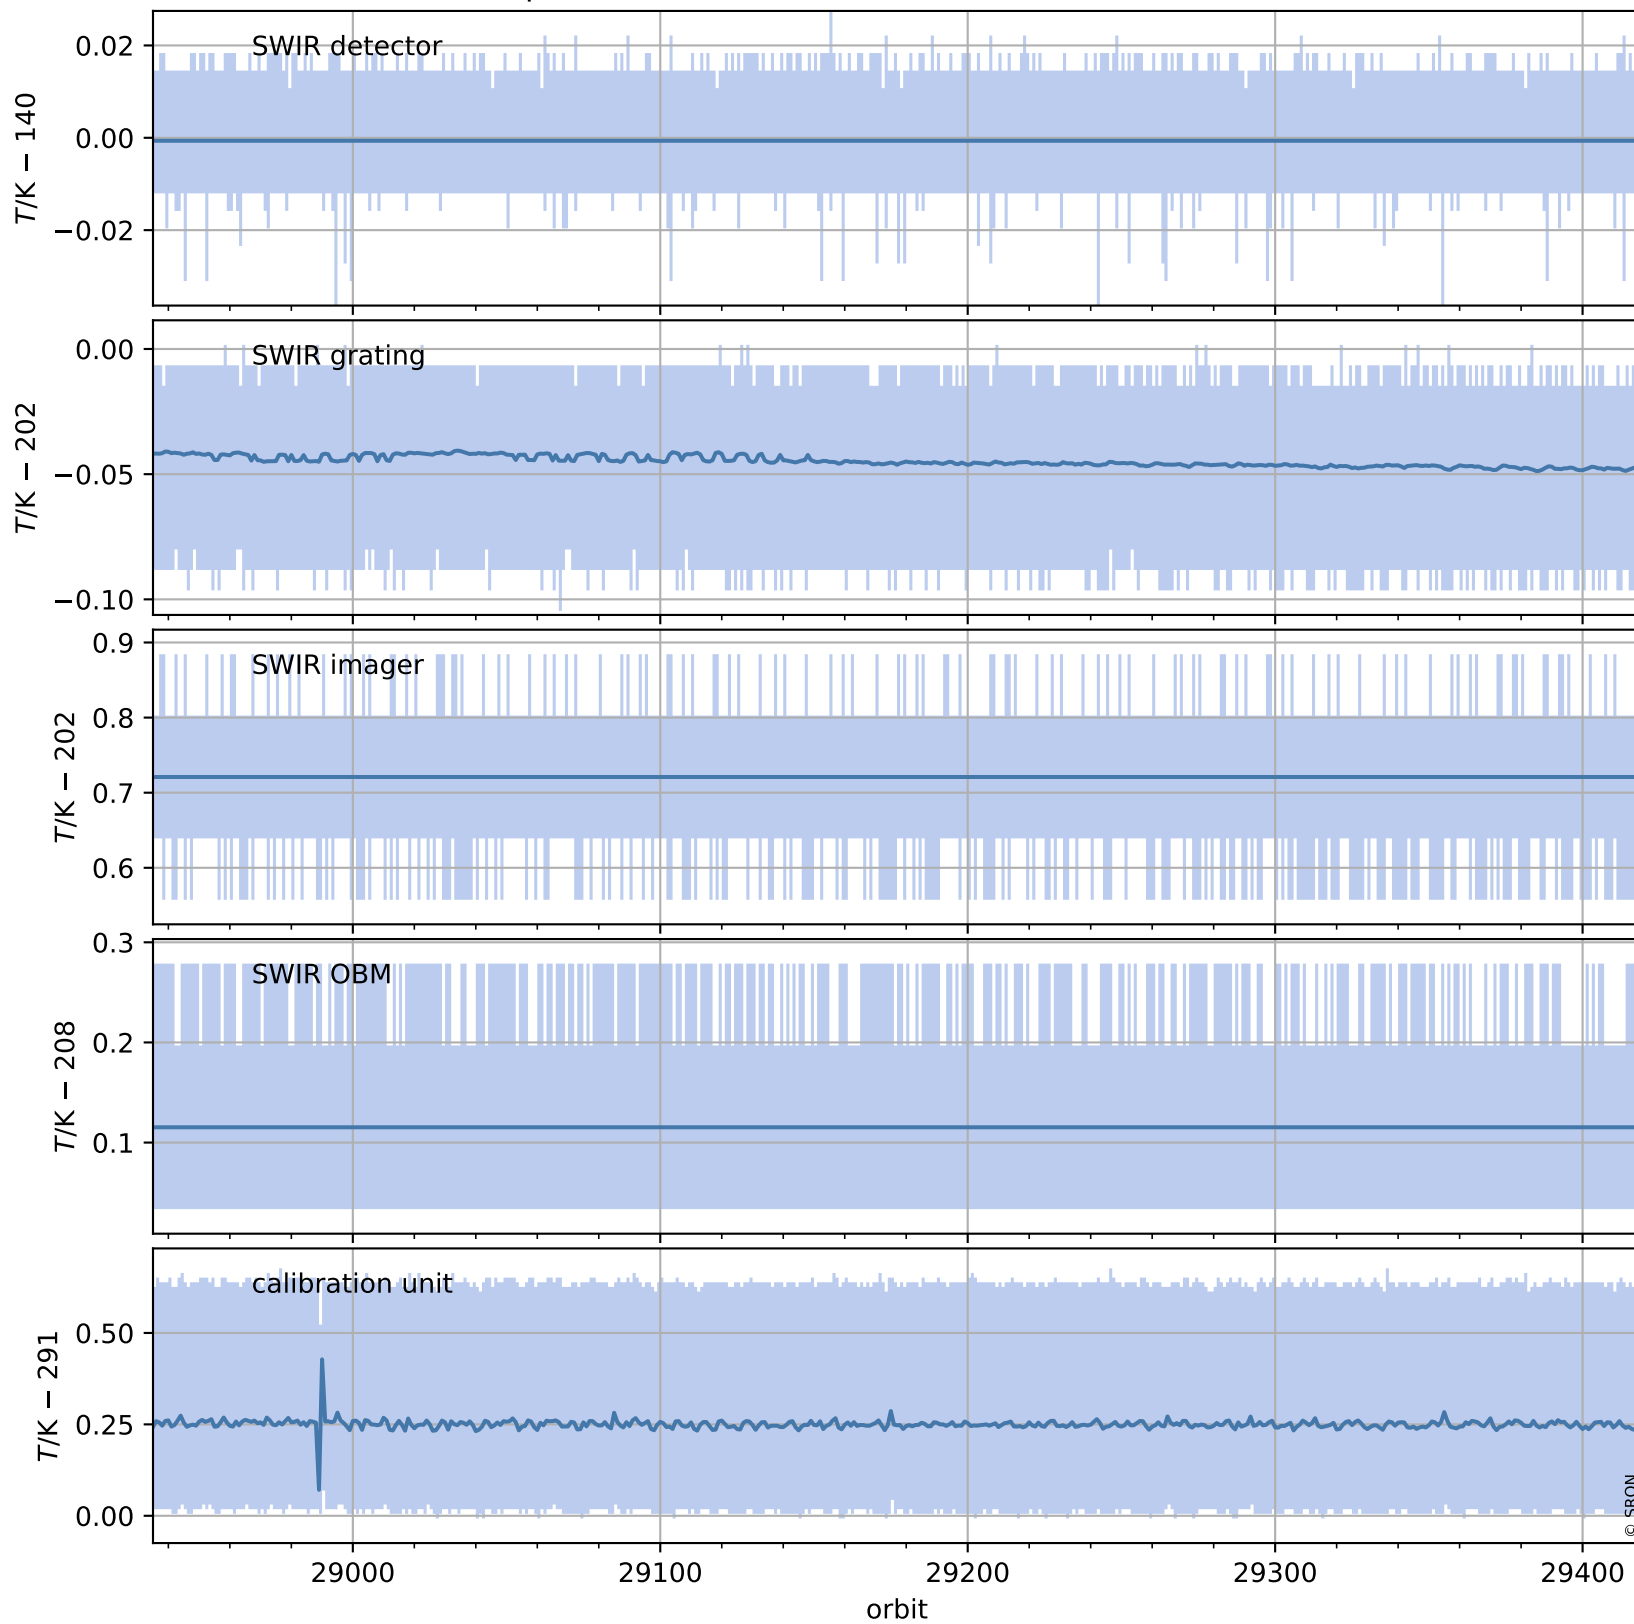

Tropomi SWIR housekeeping data

orbits : [29406, 29419]
coverage : 2023-06-17 / 2023-06-18
created : 2023-08-21T09:42:22

Temperature of sensors relevant for SWIR (one day)

Tropomi SWIR housekeeping data

orbits : [28935, 29419]
coverage : 2023-05-14 / 2023-06-18
created : 2023-08-21T09:42:22

Temperature of sensors relevant for SWIR (last month)

Tropomi SWIR housekeeping data

orbits : [29406, 29419]
coverage : 2023-06-17 / 2023-06-18
created : 2023-08-21T09:42:23

Current and duty cycle of 3 heaters relevant for SWIR (one day)

Tropomi SWIR housekeeping data

orbits : [28935, 29419]
coverage : 2023-05-14 / 2023-06-18
created : 2023-08-21T09:42:23

Current and duty cycle of 3 heaters relevant for SWIR (last month)

Tropomi SWIR housekeeping data

orbits : [29406, 29419]
coverage : 2023-06-17 / 2023-06-18
created : 2023-08-21T09:42:23

Temperature of sensors at the SWIR front-end electronics (one day)

Tropomi SWIR housekeeping data

orbits : [28935, 29419]
coverage : 2023-05-14 / 2023-06-18
created : 2023-08-21T09:42:24