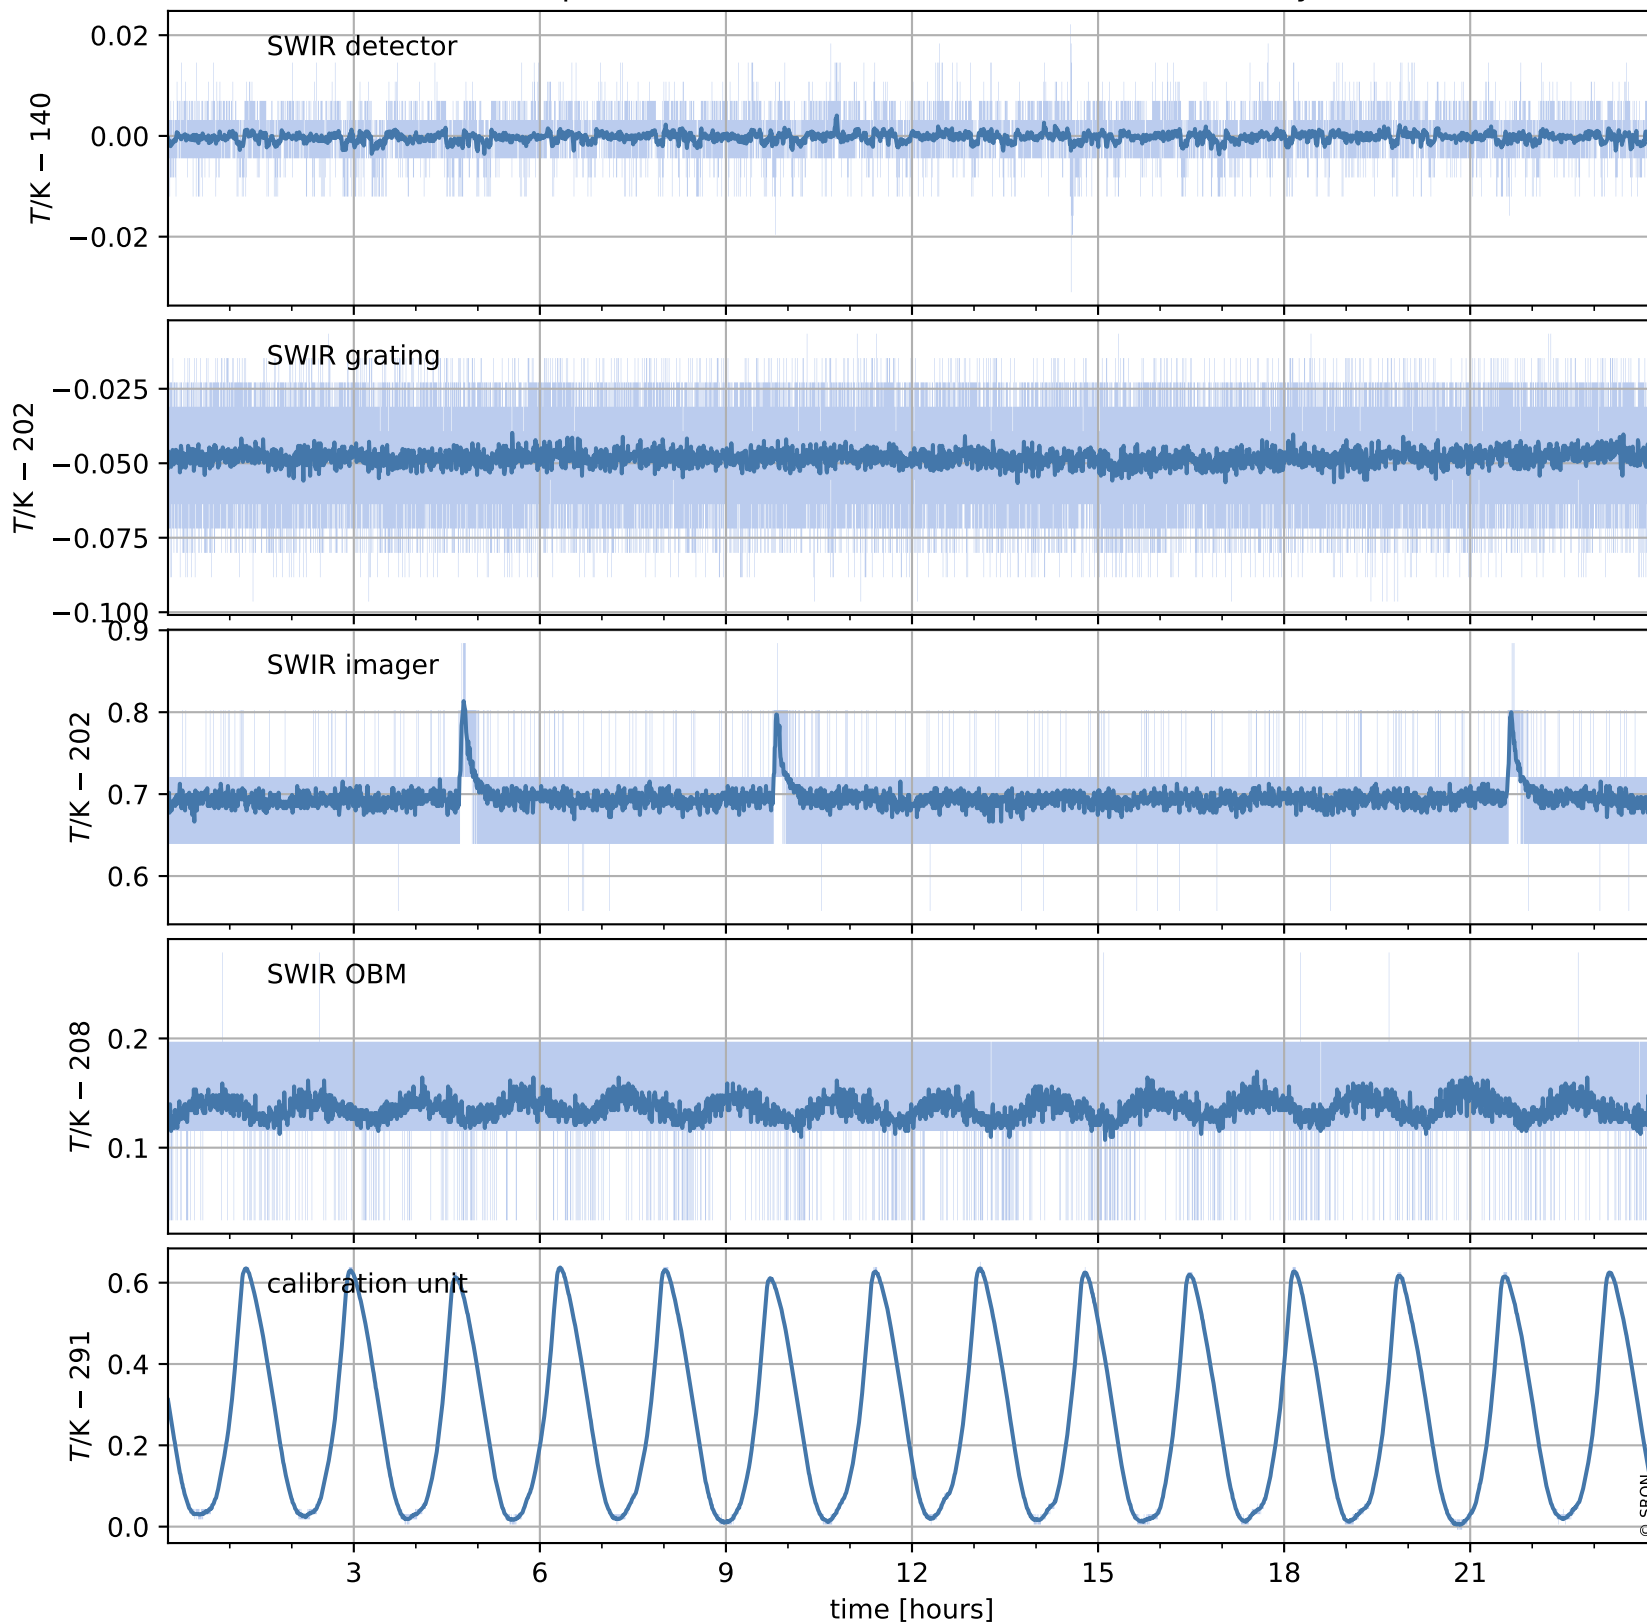

Tropomi SWIR housekeeping data

orbits : [29406, 29419]
coverage : 2023-06-17 / 2023-06-18
created : 2023-08-21T09:42:22

Temperature of sensors relevant for SWIR (one day)

Tropomi SWIR housekeeping data

orbits : [28935, 29419]
coverage : 2023-05-14 / 2023-06-18
created : 2023-08-21T09:42:22

Temperature of sensors relevant for SWIR (last month)

Tropomi SWIR housekeeping data

orbits : [29406, 29419]
coverage : 2023-06-17 / 2023-06-18
created : 2023-08-21T09:42:23

Current and duty cycle of 3 heaters relevant for SWIR (one day)

Tropomi SWIR housekeeping data

orbits : [28935, 29419]
coverage : 2023-05-14 / 2023-06-18
created : 2023-08-21T09:42:23

Current and duty cycle of 3 heaters relevant for SWIR (last month)

Tropomi SWIR housekeeping data